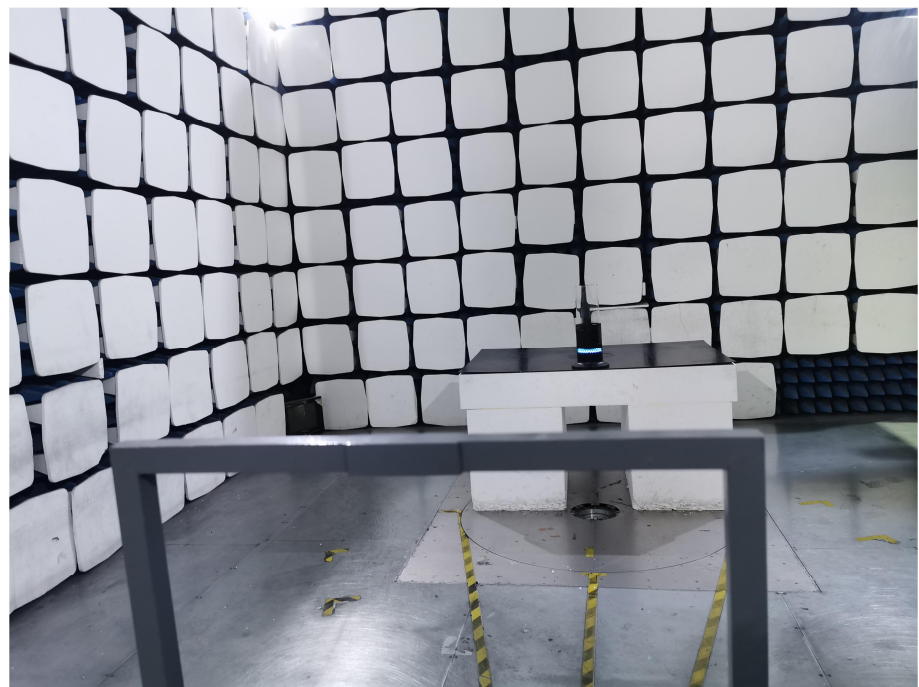

EXHIBIT 4 - TEST SETUP PHOTOGRAPHS

**Conducted Emission
Test Setup**

**Radiation Emission Test
Setup (Below 30MHz)**

Radiation Emission Test Setup (30MHz to 1GHz)

Radiation Emission Test Setup (1GHz to 18GHz)

Radiation Emission Test Setup (Above 18GHz)

******* END OF REPORT *******