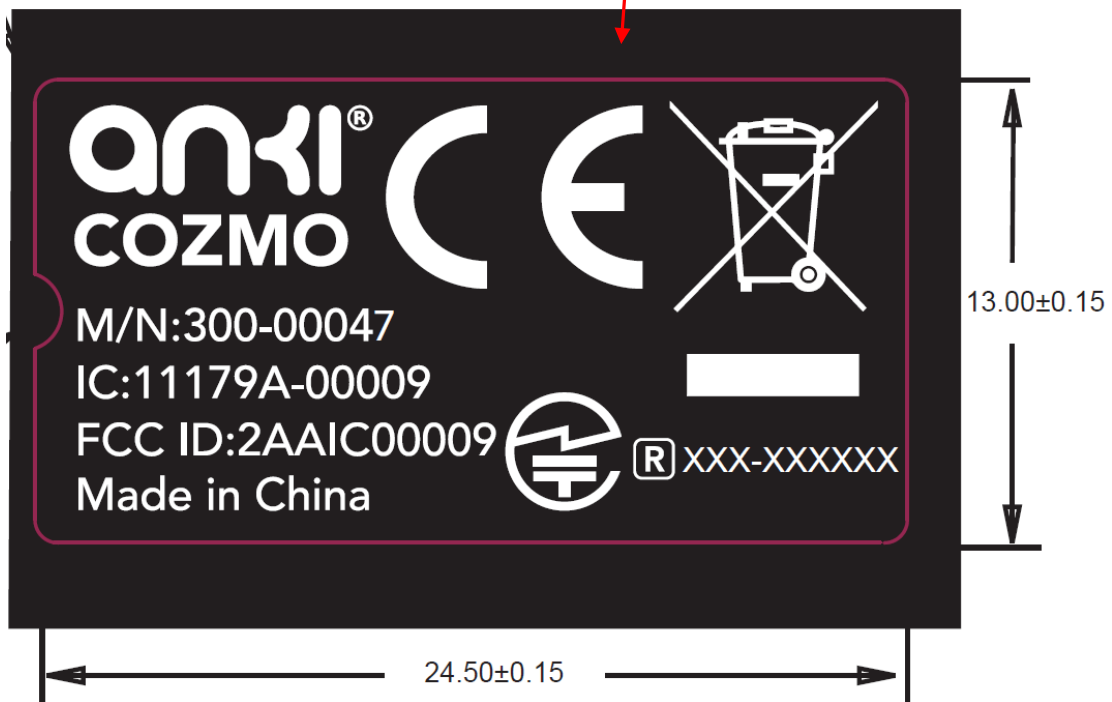

Label Artwork and Location

Size: 24.5mm (W) x 13mm (H)