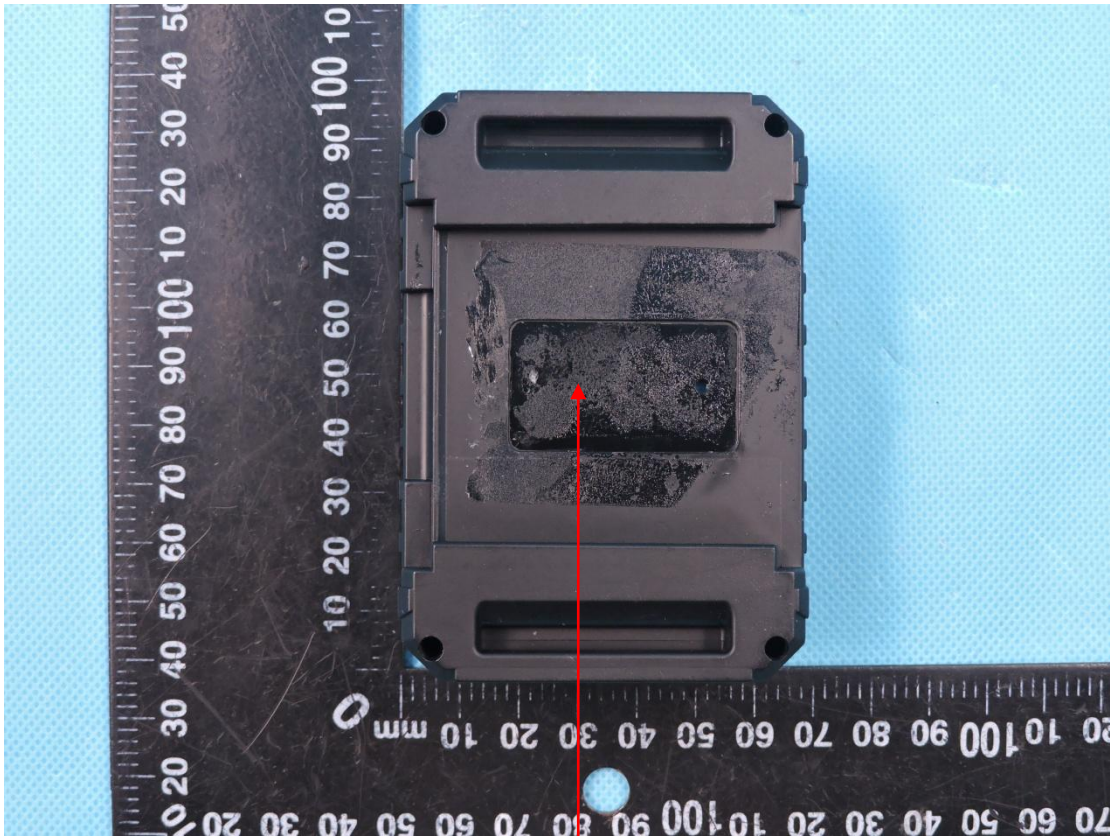

FCC Label

GPS Tracker

Model name: TRKM110

FCC ID: 2AAI6TRKM110

This device complies with part 15 of the FCC Rules. Operation is subject to the following two conditions: (1) This device may not cause harmful interference, and (2) this device must accept any interference received, including interference that may cause undesired operation.