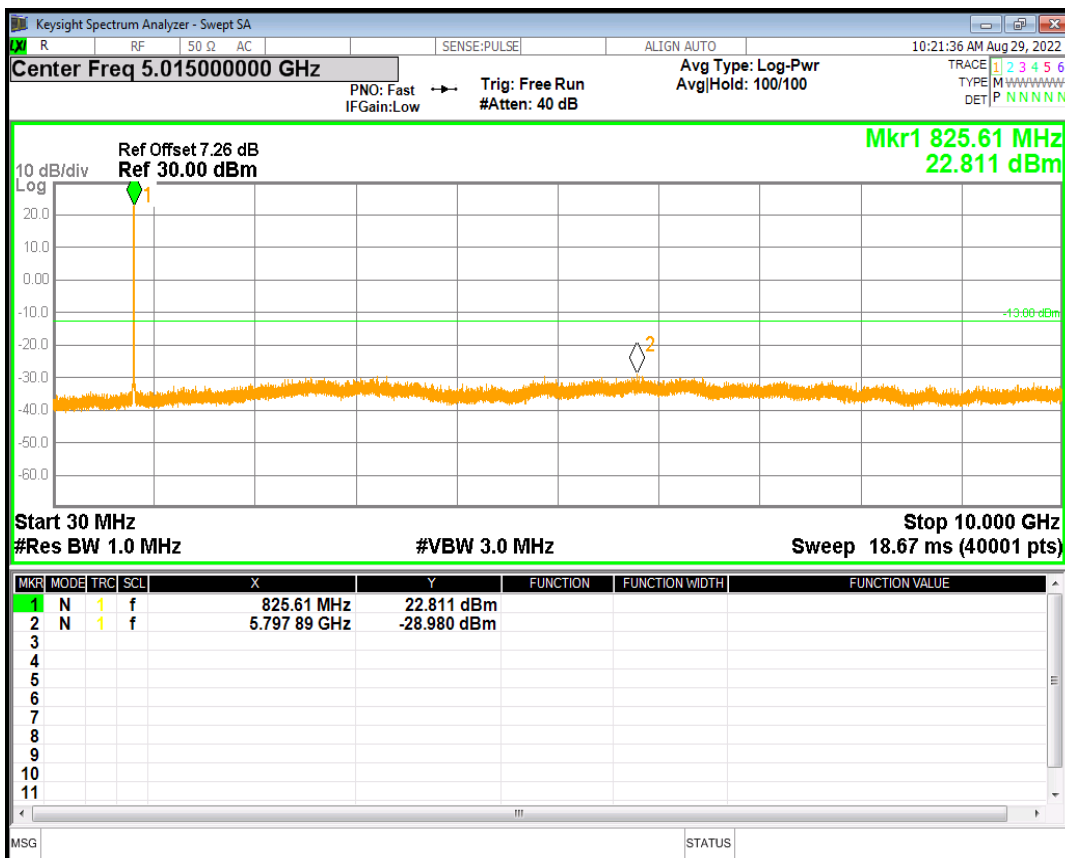

HSDPA Band5 Subtest3 Channel=4132