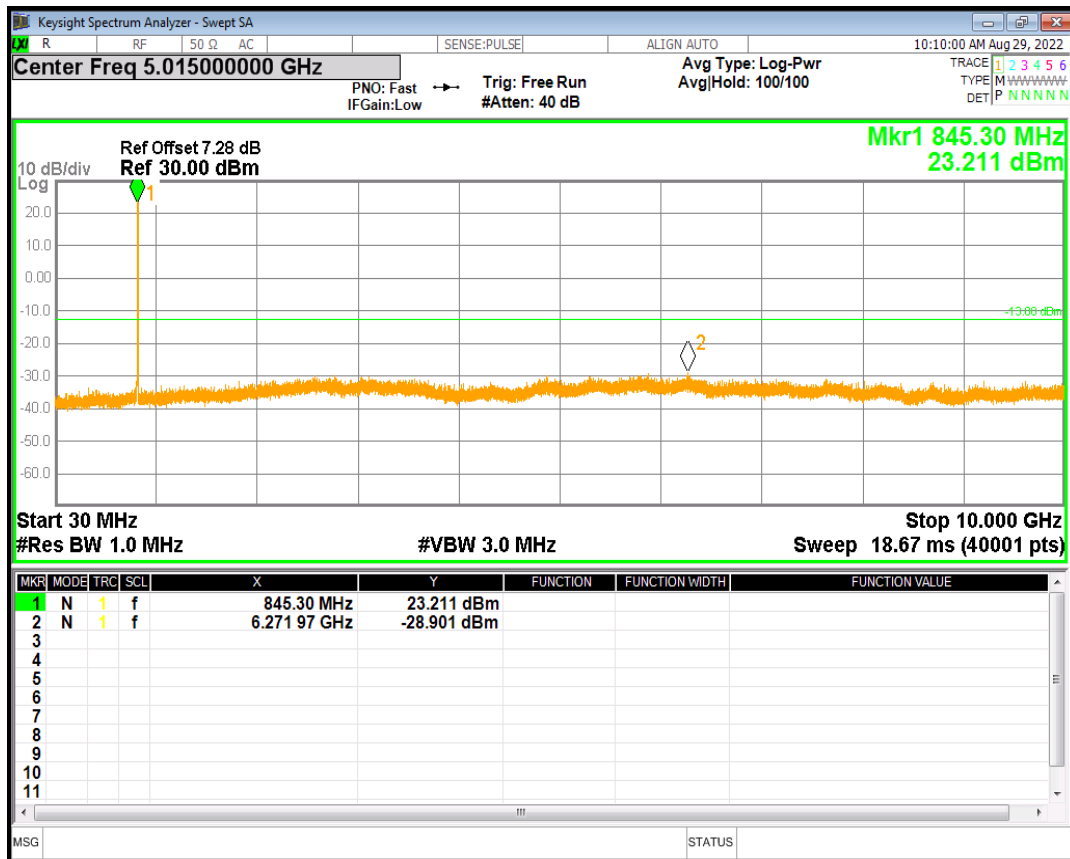

WCDMA Band5 Channel=4233

07 Modulation

Band	Channel	Frequency (MHz)	Verdict
WCDMA Band2	9262	1852.4	PASS
WCDMA Band2	9400	1880	PASS
WCDMA Band2	9538	1907.6	PASS
WCDMA Band5	4132	826.4	PASS
WCDMA Band5	4182	836.4	PASS
WCDMA Band5	4233	846.6	PASS

WCDMA Band2 Channel=9262