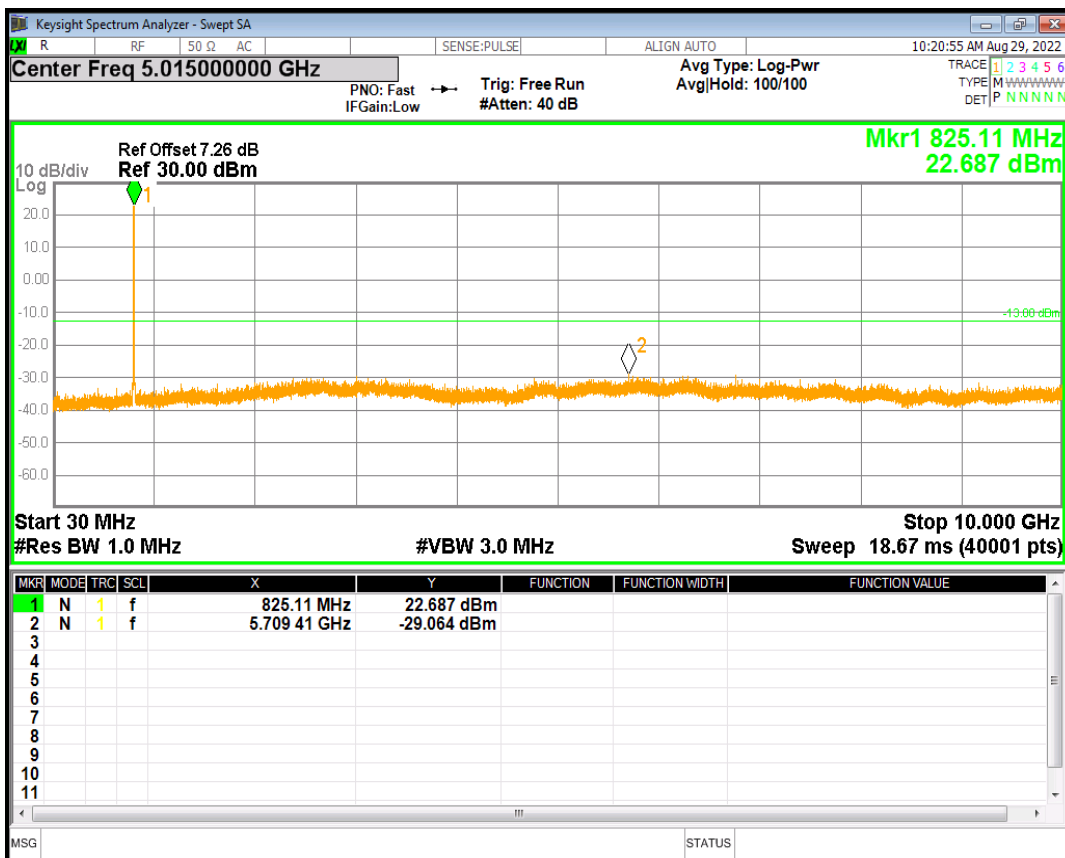

HSDPA Band5 Subtest1 Channel=4132