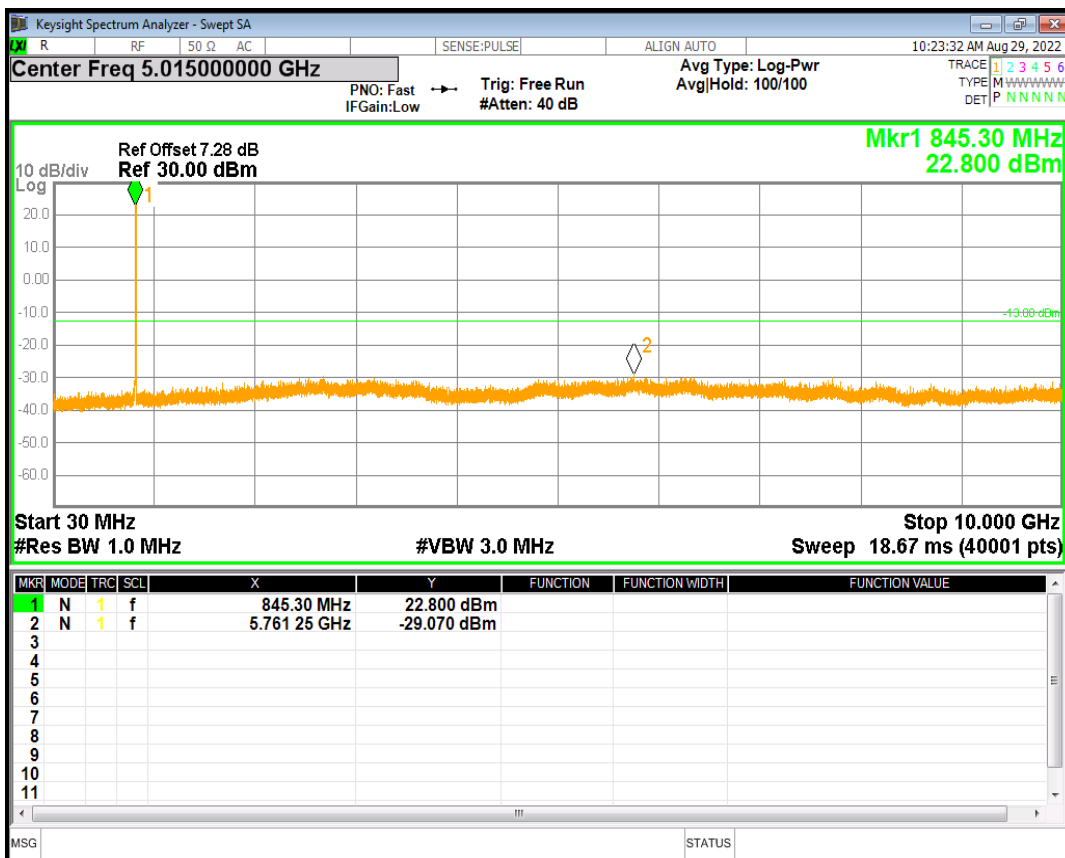

WCDMA Band2 Channel=9400

WCDMA Band2 Channel=9538

HSDPA Band5 Subtest1 Channel=4132

HSDPA Band5 Subtest1 Channel=4182

HSDPA Band5 Subtest1 Channel=4233

HSDPA Band5 Subtest2 Channel=4132

HSDPA Band5 Subtest2 Channel=4182