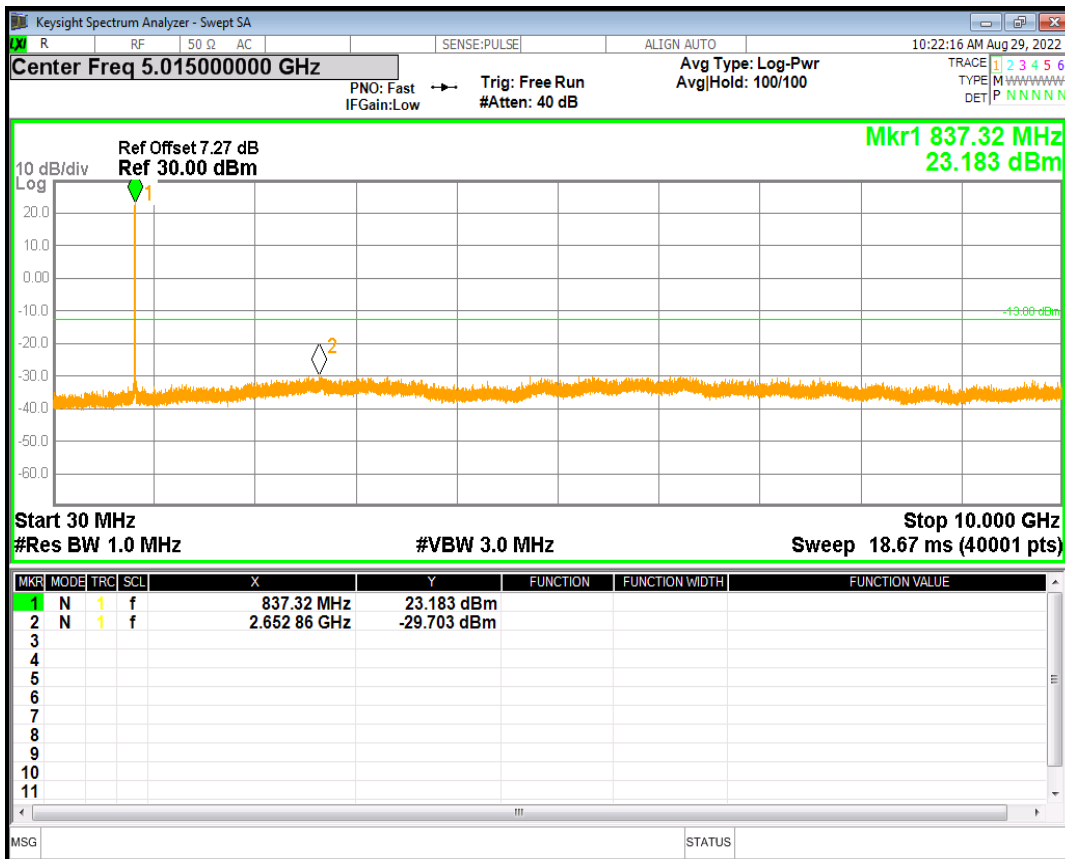

WCDMA Band2 Channel=9400

WCDMA Band2 Channel=9538

HSDPA Band5 Subtest1 Channel=4132

HSDPA Band5 Subtest1 Channel=4182

HSDPA Band5 Subtest1 Channel=4233

HSDPA Band5 Subtest2 Channel=4132

HSDPA Band5 Subtest2 Channel=4182