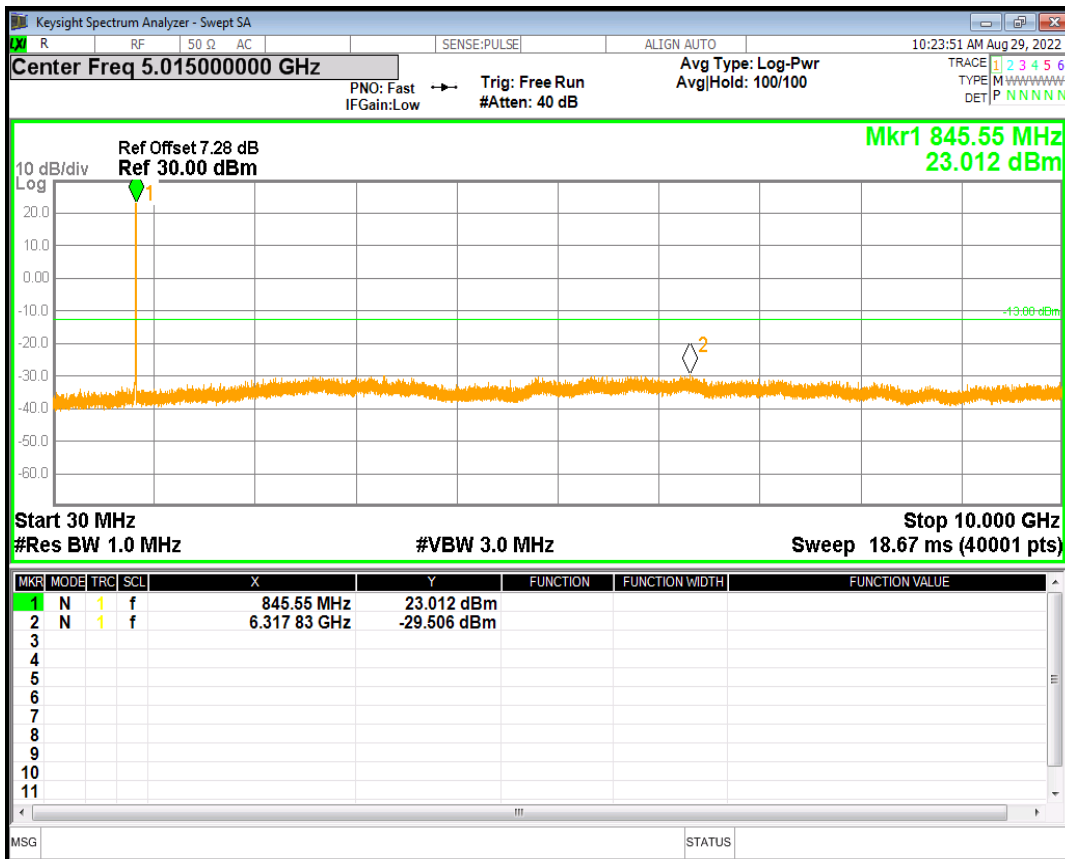

HSDPA Band5 Subtest2 Channel=4233