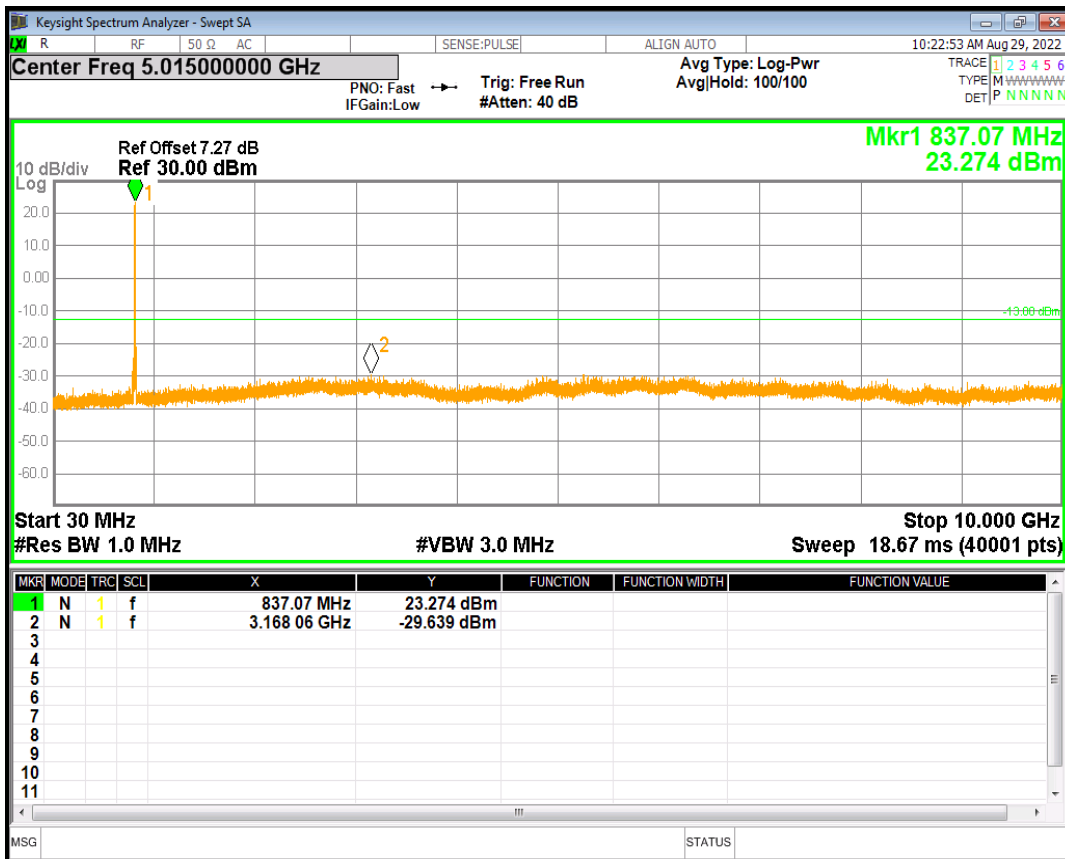

HSDPA Band5 Subtest3 Channel=4182