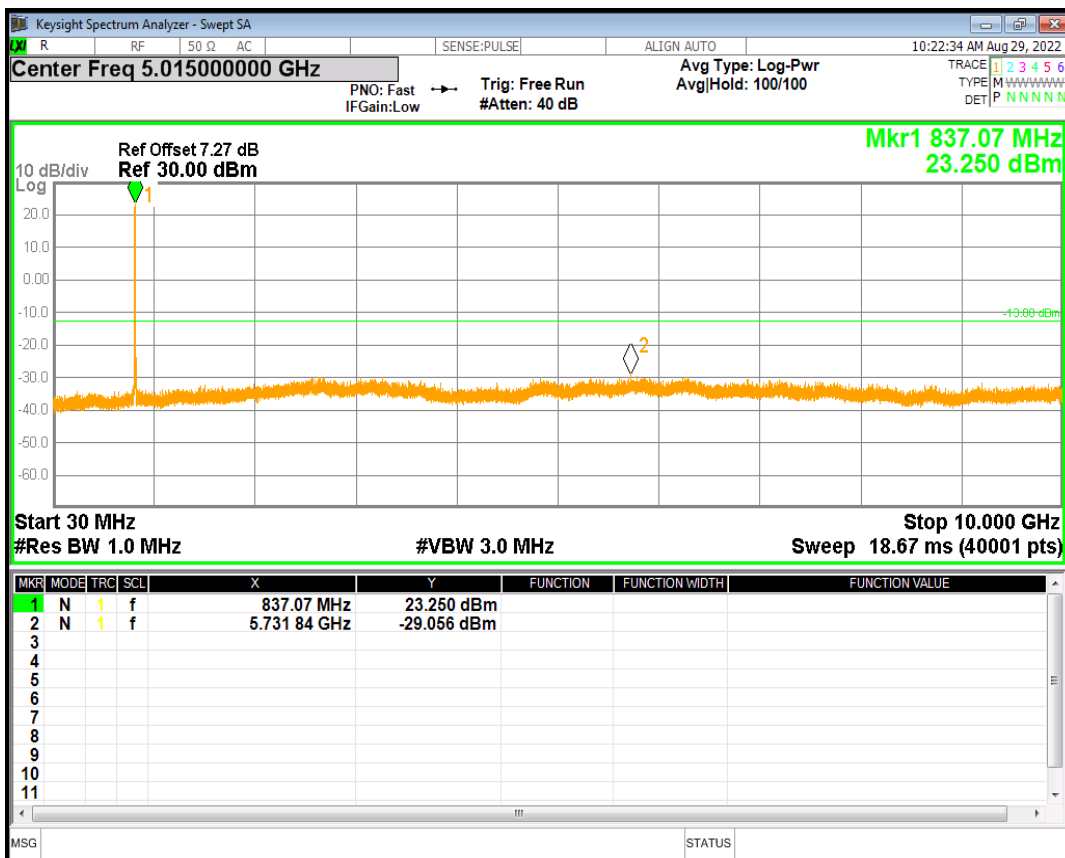

WCDMA Band2 Channel=9400

WCDMA Band2 Channel=9538

HSDPA Band5 Subtest1 Channel=4132

HSDPA Band5 Subtest1 Channel=4182

HSDPA Band5 Subtest1 Channel=4233

HSDPA Band5 Subtest2 Channel=4132

HSDPA Band5 Subtest2 Channel=4182