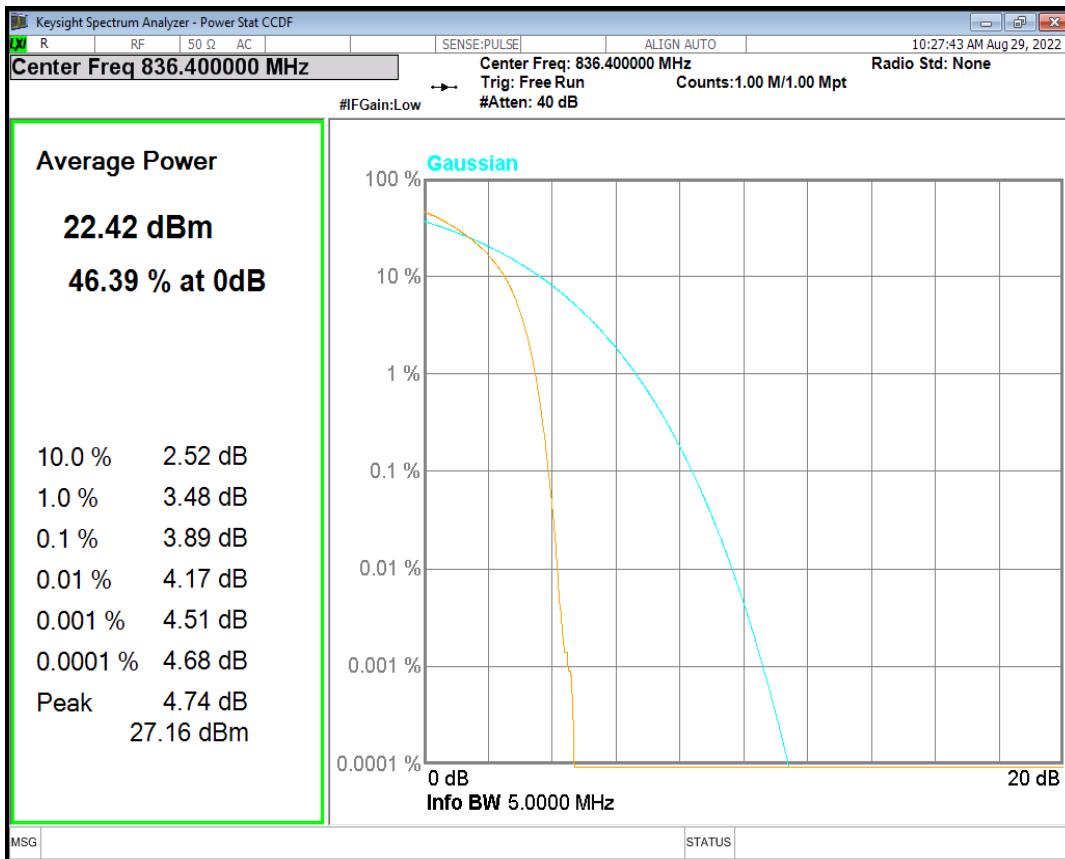

HSUPA Band5 Subtest5 Channel=4233

WCDMA Band5 Channel=4132

WCDMA Band5 Channel=4182

WCDMA Band5 Channel=4233

**04 Occupied bandwidth**

Band	Channel	Frequency (MHz)	99% OBW (kHz)	-26dB EBW (kHz)	Verdict
HSDPA Band2 Subtest1	9262	1852.4	4152.869	4669.240	PASS
HSDPA Band2 Subtest2	9262	1852.4	4156.308	4655.446	PASS
HSDPA Band2 Subtest3	9262	1852.4	4146.969	4684.067	PASS
HSDPA Band2 Subtest4	9262	1852.4	4163.455	4658.896	PASS
HSDPA Band2 Subtest1	9400	1880	4167.898	4662.834	PASS
HSDPA Band2 Subtest2	9400	1880	4160.515	4697.354	PASS
HSDPA Band2 Subtest3	9400	1880	4150.157	4670.719	PASS
HSDPA Band2 Subtest4	9400	1880	4150.634	4664.359	PASS
HSDPA Band2 Subtest1	9538	1907.6	4160.049	4676.727	PASS
HSDPA Band2 Subtest2	9538	1907.6	4155.094	4677.113	PASS
HSDPA Band2 Subtest3	9538	1907.6	4167.113	4673.073	PASS
HSDPA Band2 Subtest4	9538	1907.6	4147.032	4672.400	PASS
HSUPA Band2 Subtest1	9262	1852.4	4156.244	4697.962	PASS
HSUPA Band2 Subtest2	9262	1852.4	4162.316	4687.923	PASS
HSUPA Band2 Subtest3	9262	1852.4	4125.623	4694.631	PASS
HSUPA Band2 Subtest4	9262	1852.4	4152.395	4673.835	PASS
HSUPA Band2 Subtest5	9262	1852.4	4152.267	4654.868	PASS
HSUPA Band2 Subtest1	9400	1880	4171.720	4663.599	PASS
HSUPA Band2 Subtest2	9400	1880	4183.711	4699.162	PASS
HSUPA Band2 Subtest3	9400	1880	4152.110	4673.846	PASS
HSUPA Band2 Subtest4	9400	1880	4175.515	4672.582	PASS