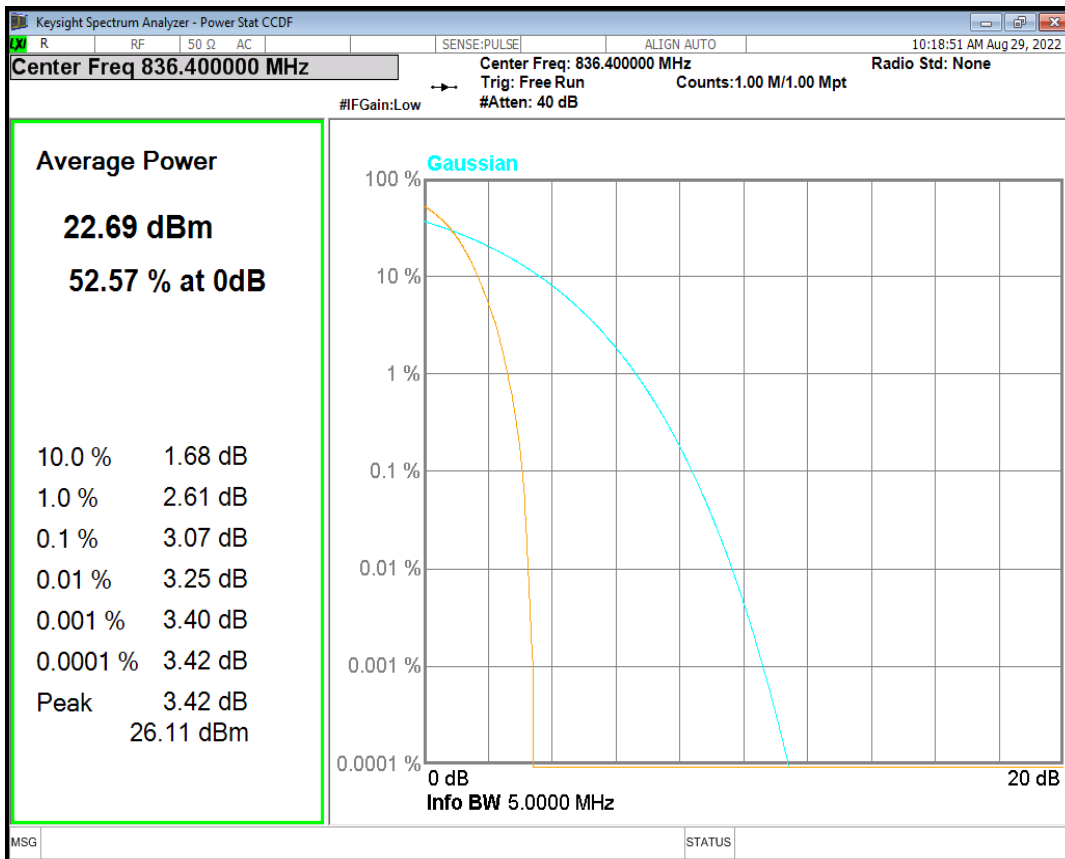

WCDMA Band2 Channel=9400

WCDMA Band2 Channel=9538

HSDPA Band5 Subtest1 Channel=4132

HSDPA Band5 Subtest1 Channel=4182

HSDPA Band5 Subtest1 Channel=4233

HSDPA Band5 Subtest2 Channel=4132

HSDPA Band5 Subtest2 Channel=4182