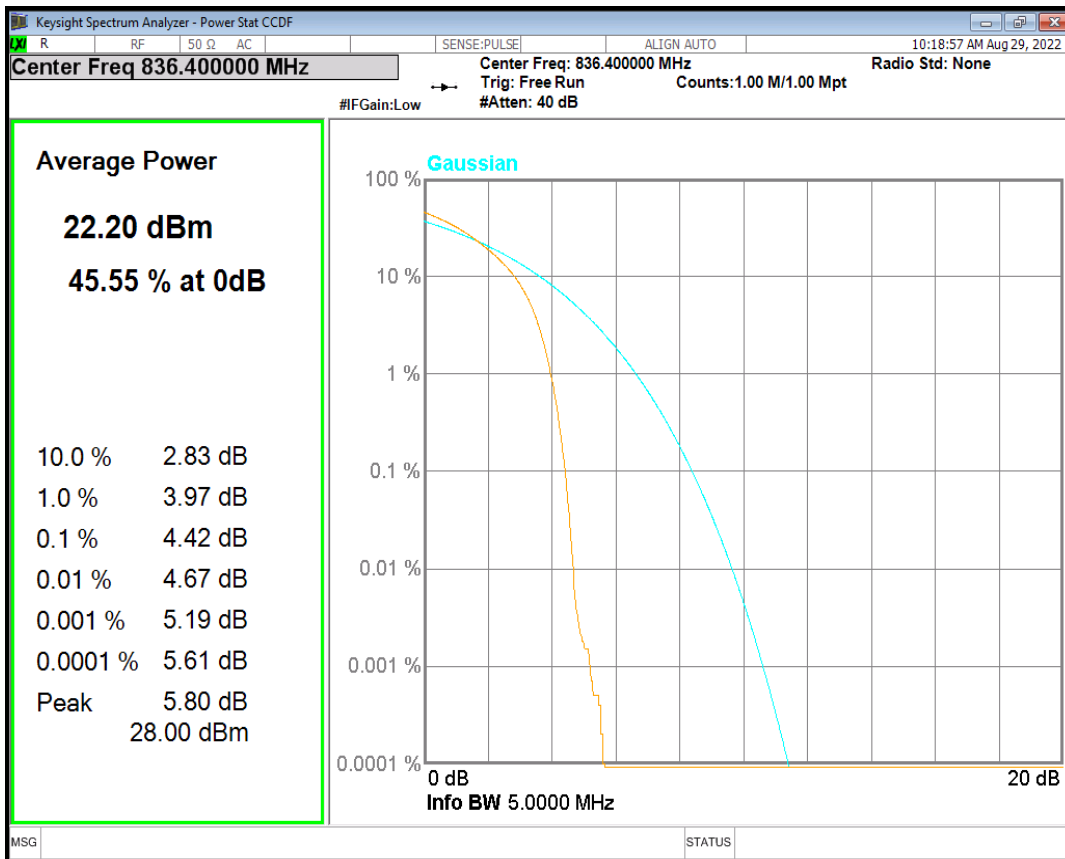

HSDPA Band5 Subtest3 Channel=4182