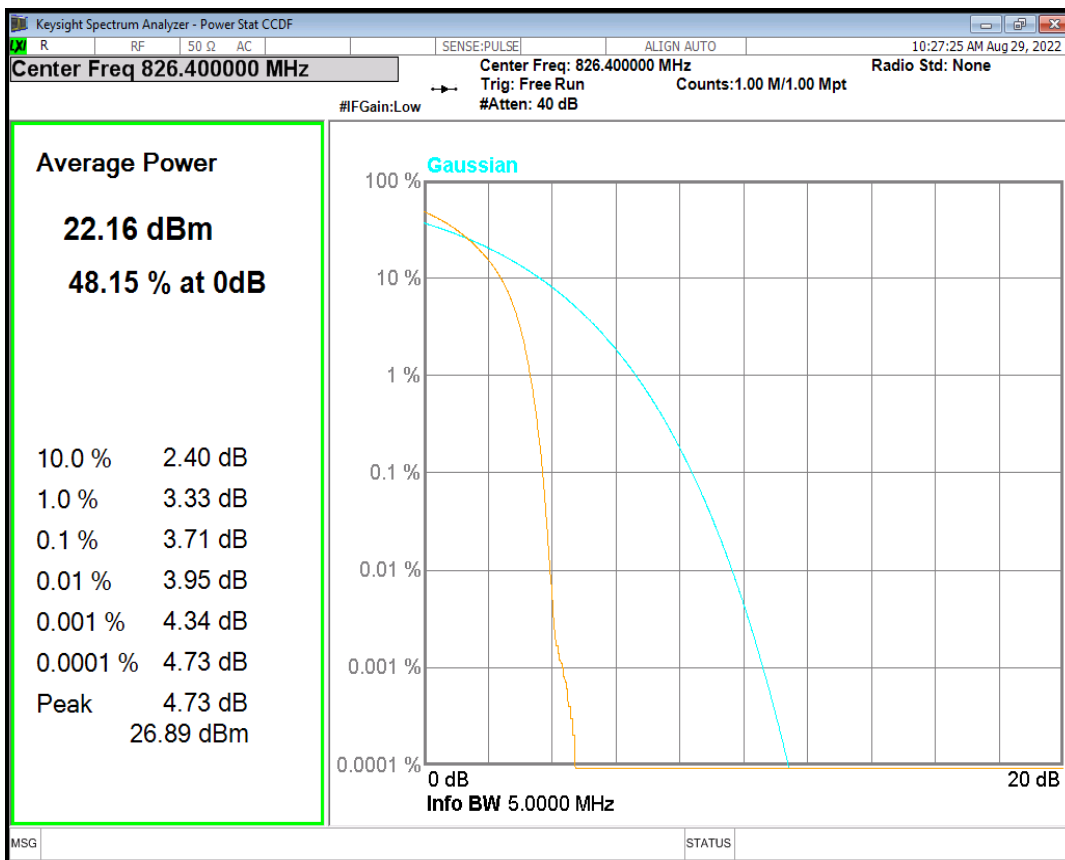

HSUPA Band5 Subtest5 Channel=4132