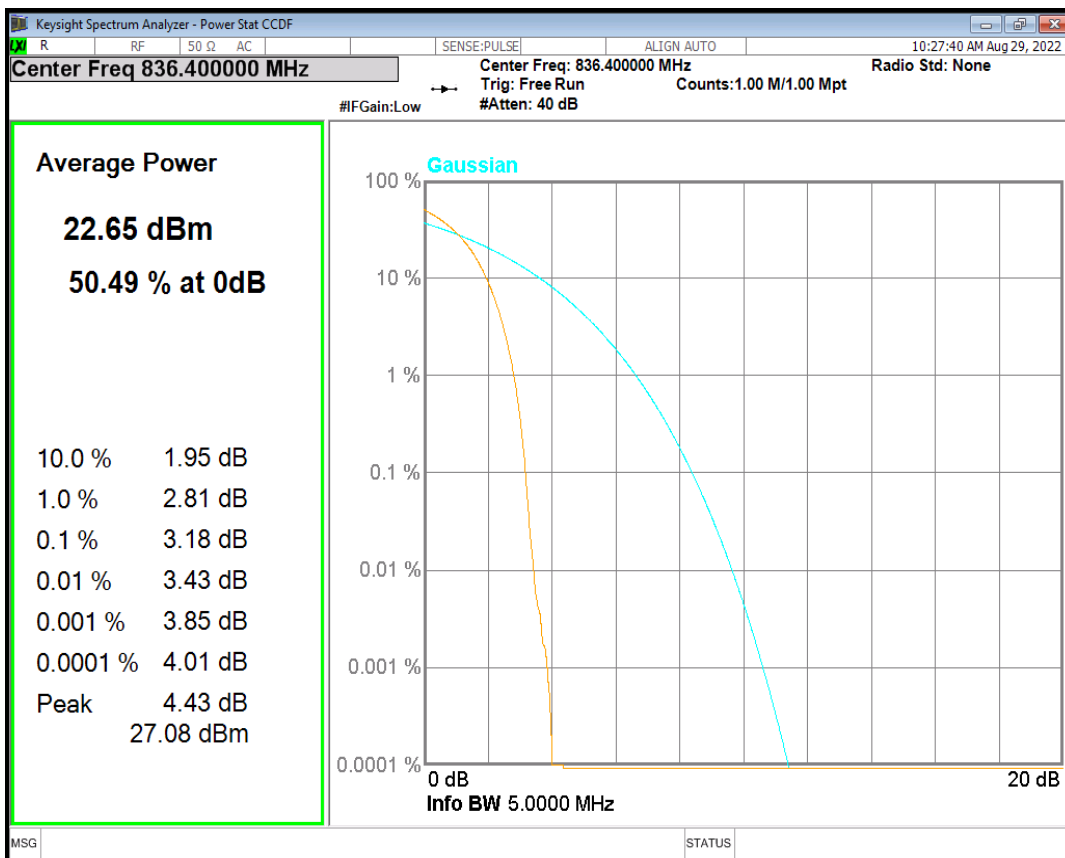

HSUPA Band5 Subtest4 Channel=4182