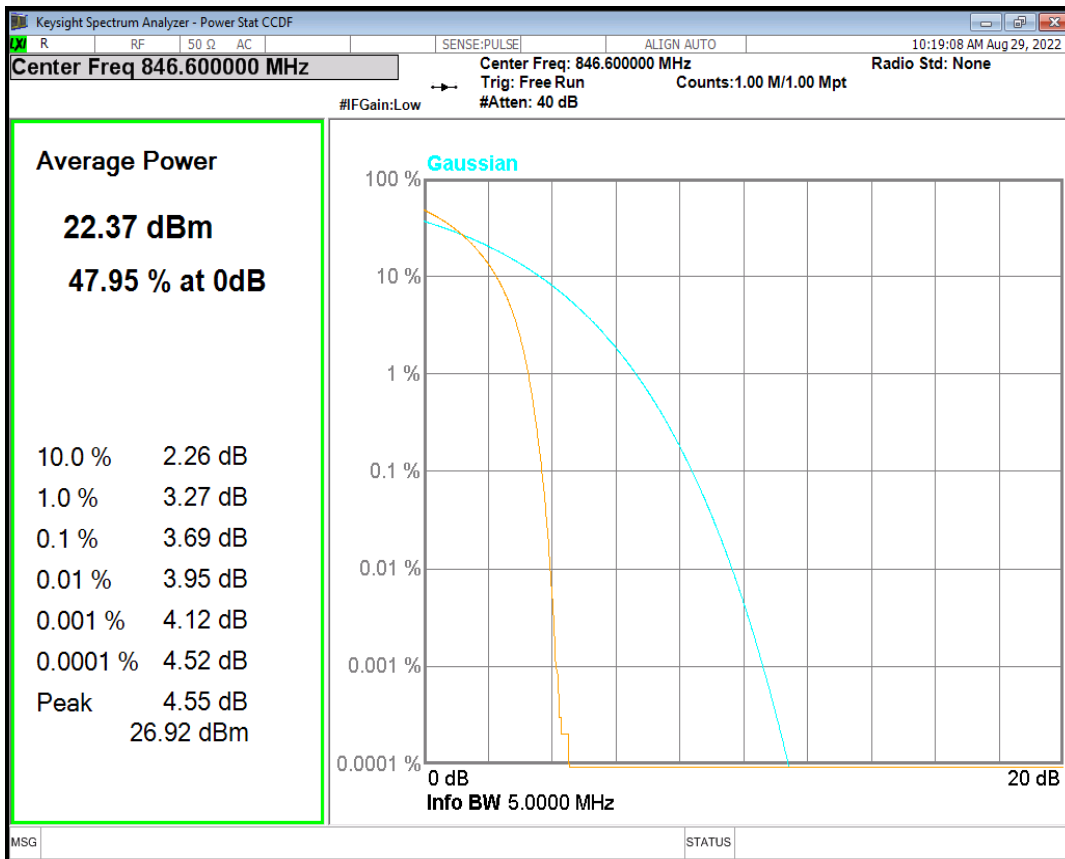

HSDPA Band5 Subtest2 Channel=4233