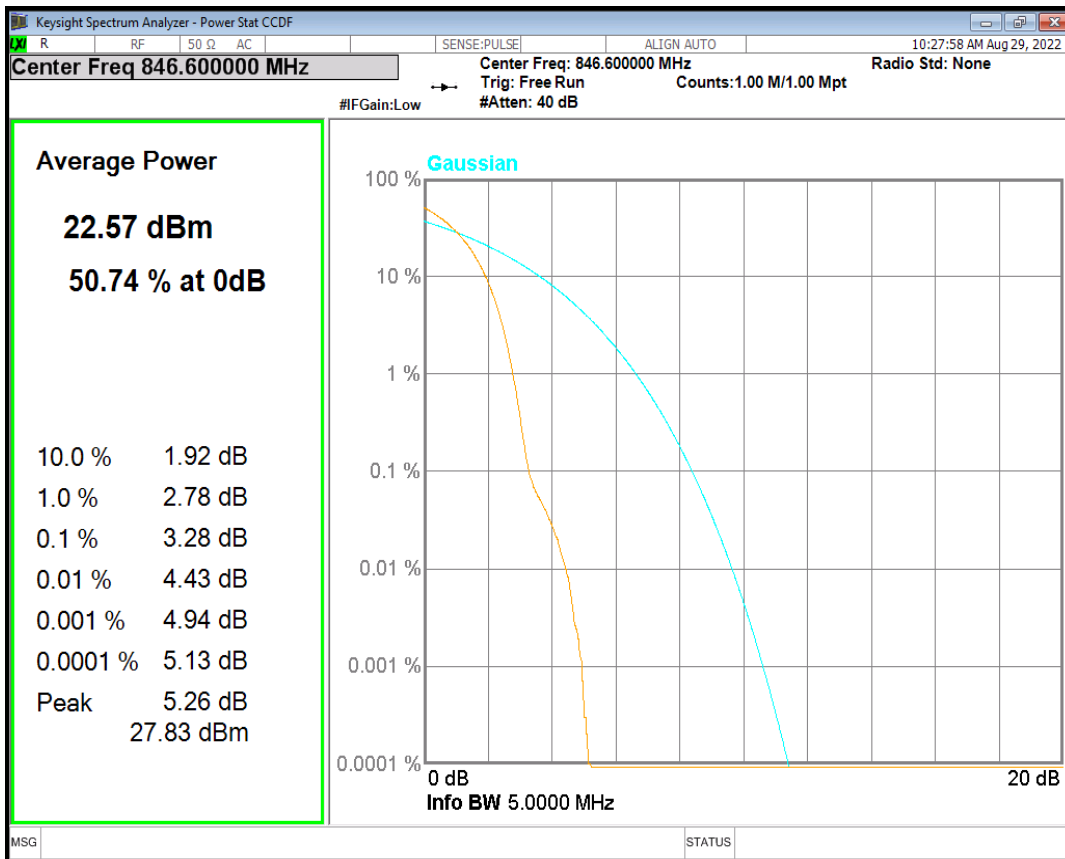

HSUPA Band5 Subtest4 Channel=4233