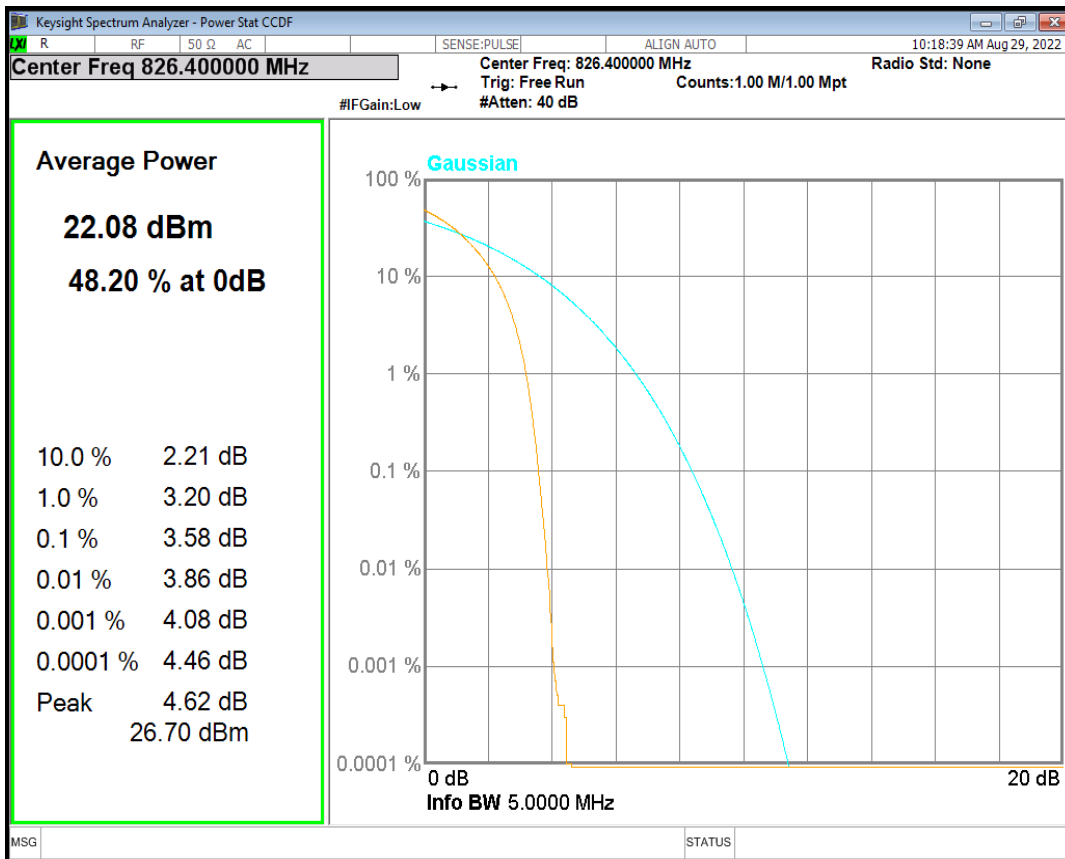

WCDMA Band2 Channel=9400

WCDMA Band2 Channel=9538

HSDPA Band5 Subtest1 Channel=4132

HSDPA Band5 Subtest1 Channel=4182

HSDPA Band5 Subtest1 Channel=4233

HSDPA Band5 Subtest2 Channel=4132

HSDPA Band5 Subtest2 Channel=4182