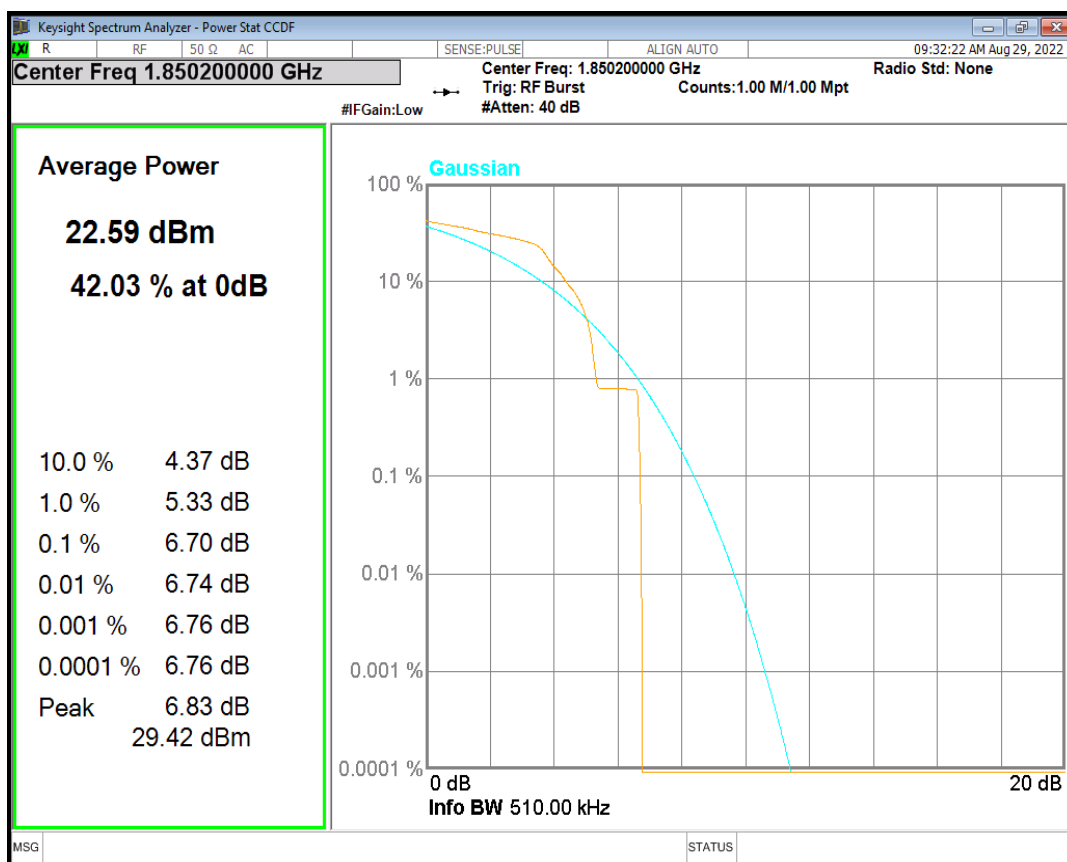

15 Peak-to-Average Ratio

Band	Channel	Frequency (MHz)	Result (dB)	high Limit (dB)	Verdict
EGPRS1900	512	1850.2	6.702228117	13.00	PASS
EGPRS1900	661	1880	5.901383285	13.00	PASS
EGPRS1900	810	1909.8	7.234864865	13.00	PASS
EGPRS850	128	824.2	9.519078014	13.00	PASS
EGPRS850	190	836.6	9.286266667	13.00	PASS
EGPRS850	251	848.8	9.485402299	13.00	PASS

EGPRS1900 Channel=512

EGPRS1900 Channel=661

EGPRS1900 Channel=810

EGPRS850 Channel=128

EGPRS850 Channel=190

EGPRS850 Channel=251

16 Occupied bandwidth

Band	Channel	Frequency (MHz)	99% OBW (kHz)	-26dB EBW (kHz)	Verdict
EGPRS1900	512	1850.2	242.894	309.524	PASS
EGPRS1900	661	1880	245.810	318.662	PASS
EGPRS1900	810	1909.8	244.533	309.217	PASS
EGPRS850	128	824.2	247.485	301.342	PASS
EGPRS850	190	836.6	245.428	303.484	PASS
EGPRS850	251	848.8	253.875	311.992	PASS