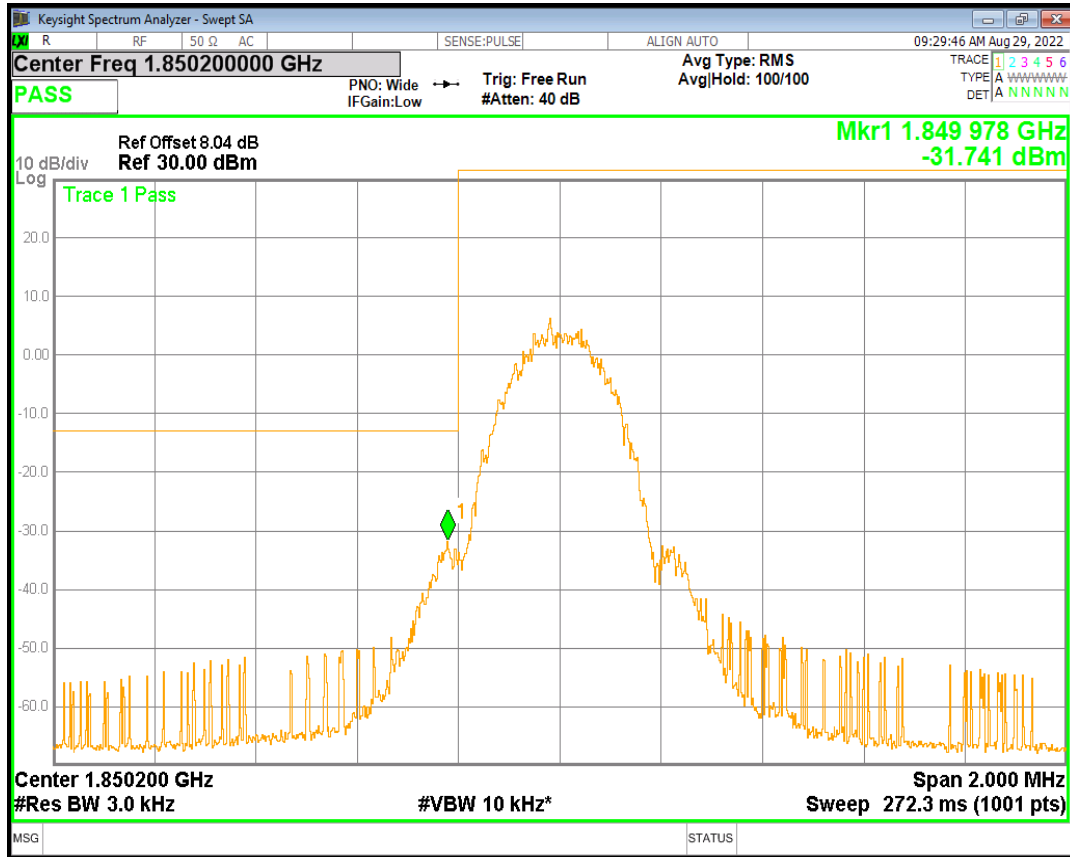

GPRS1900 Channel=512

GPRS1900 Channel=661

GPRS1900 Channel=810

GPRS850 Channel=128

GPRS850 Channel=190

GPRS850 Channel=251

11 Band edge

Band	Channel	Frequency (MHz)	Spur Freq (MHz)	Spur Level (dBm)	Limit (dBm)	Verdict
GPRS1900	512	1850.2	1849.98	-31.74	-13	PASS
GPRS1900	810	1909.8	1910.02	-32.51	-13	PASS
GPRS850	128	824.2	823.98	-27.80	-13	PASS
GPRS850	251	848.8	849.02	-27.39	-13	PASS

GPRS1900 Channel=512

GPRS1900 Channel=810

GPRS850 Channel=128

GPRS850 Channel=251

12 Out-of-band emissions

Band	Channel	Frequency (MHz)	Spur Freq (MHz)	Spur Level (dBm)	Limit (dBm)	Verdict
GPRS1900	512	1850.2	18893.16	-23.88	-13	PASS
GPRS1900	661	1880	19012.98	-24.05	-13	PASS
GPRS1900	810	1909.8	18863.21	-24.28	-13	PASS
GPRS850	128	824.2	2695.98	-29.40	-13	PASS
GPRS850	190	836.6	2609.99	-29.40	-13	PASS
GPRS850	251	848.8	6333.28	-28.99	-13	PASS