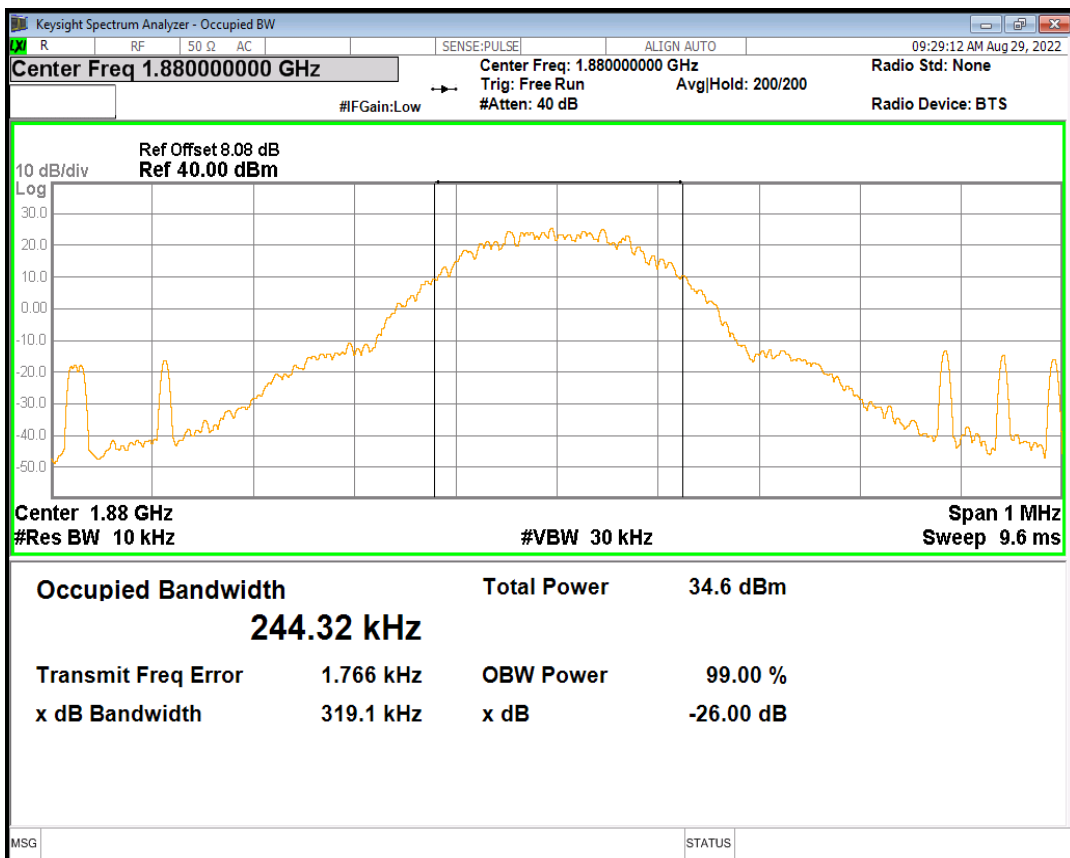

GPRS1900 Channel=512

GPRS1900 Channel=661

GPRS1900 Channel=810

GPRS850 Channel=128

GPRS850 Channel=190

GPRS850 Channel=251

10 Occupied bandwidth

Band	Channel	Frequency (MHz)	99% OBW (kHz)	-26dB EBW (kHz)	Verdict
GPRS1900	512	1850.2	240.664	310.867	PASS
GPRS1900	661	1880	244.319	319.083	PASS
GPRS1900	810	1909.8	244.235	324.928	PASS
GPRS850	128	824.2	241.911	306.586	PASS
GPRS850	190	836.6	237.077	312.005	PASS
GPRS850	251	848.8	242.522	313.308	PASS

GPRS1900 Channel=512

GPRS1900 Channel=661

GPRS1900 Channel=810

GPRS850 Channel=128

GPRS850 Channel=190

GPRS850 Channel=251

11 Band edge

Band	Channel	Frequency (MHz)	Spur Freq (MHz)	Spur Level (dBm)	Limit (dBm)	Verdict
GPRS1900	512	1850.2	1849.98	-31.74	-13	PASS
GPRS1900	810	1909.8	1910.02	-32.51	-13	PASS
GPRS850	128	824.2	823.98	-27.80	-13	PASS
GPRS850	251	848.8	849.02	-27.39	-13	PASS