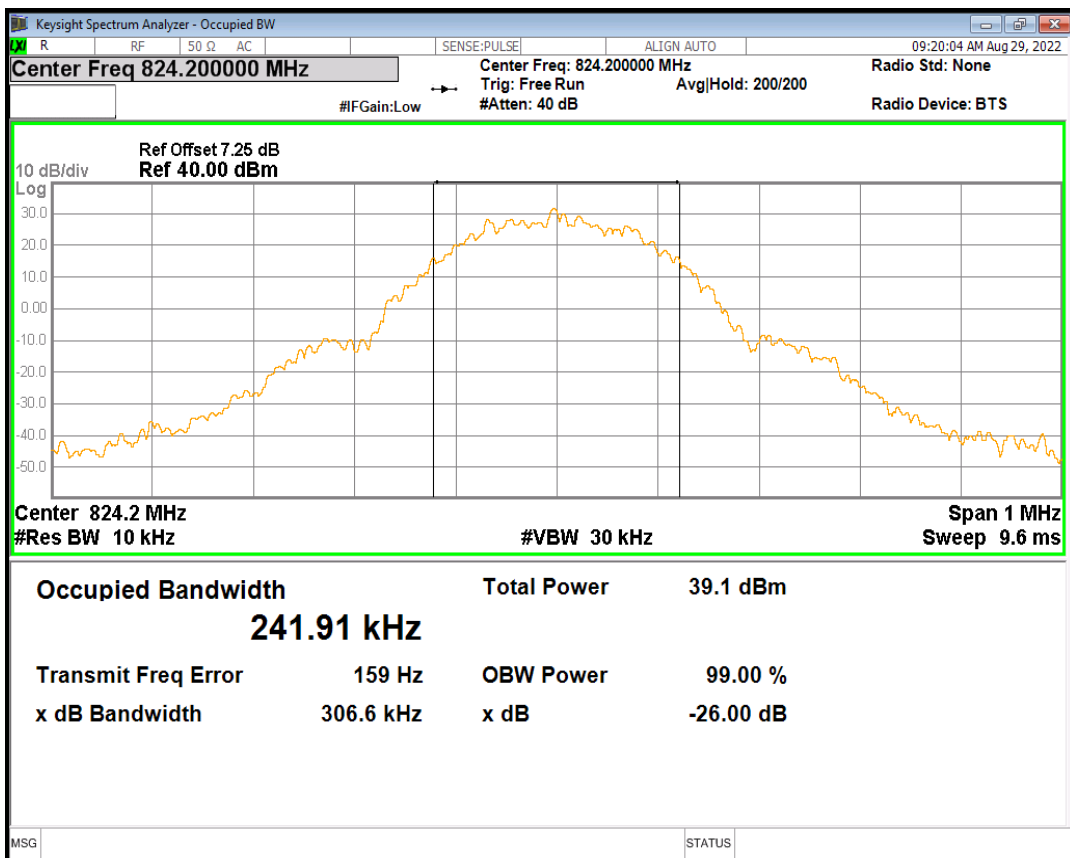

GPRS1900 Channel=512

GPRS1900 Channel=661

GPRS1900 Channel=810

GPRS850 Channel=128

GPRS850 Channel=190

GPRS850 Channel=251

11 Band edge

Band	Channel	Frequency (MHz)	Spur Freq (MHz)	Spur Level (dBm)	Limit (dBm)	Verdict
GPRS1900	512	1850.2	1849.98	-31.74	-13	PASS
GPRS1900	810	1909.8	1910.02	-32.51	-13	PASS
GPRS850	128	824.2	823.98	-27.80	-13	PASS
GPRS850	251	848.8	849.02	-27.39	-13	PASS