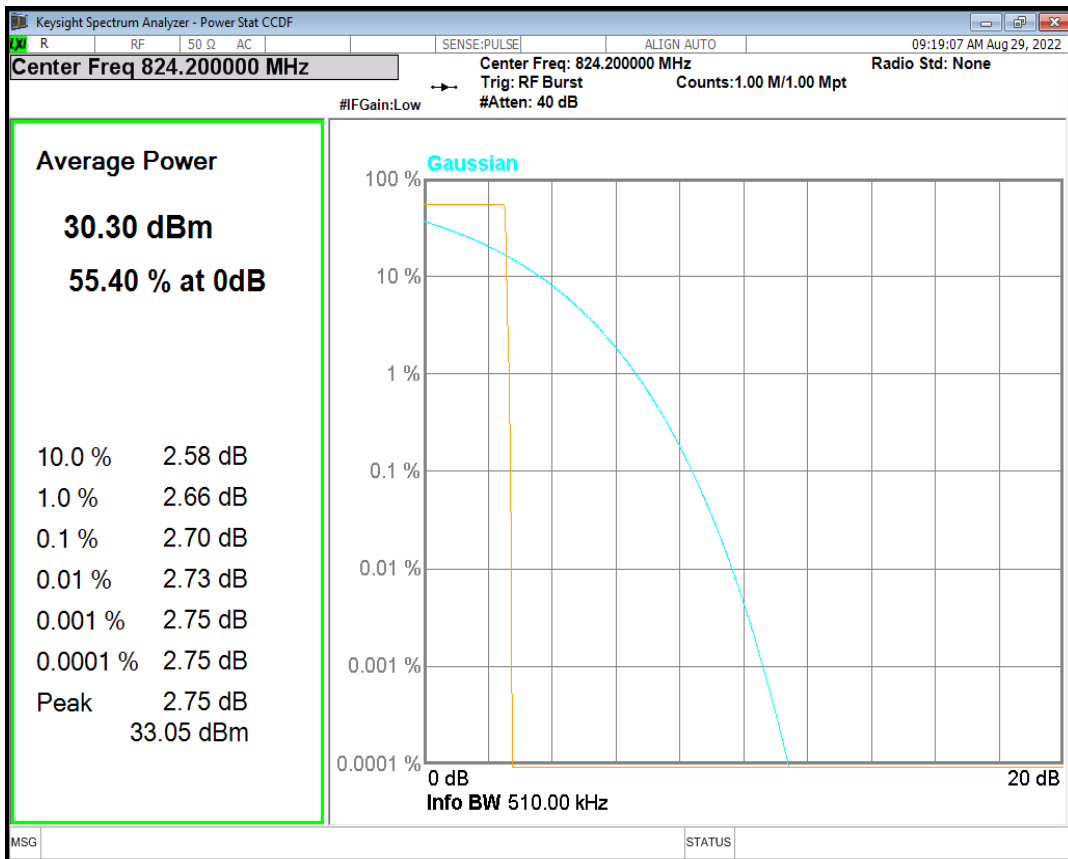

GPRS1900 Channel=512

GPRS1900 Channel=661

GPRS1900 Channel=810

GPRS850 Channel=128

GPRS850 Channel=190

GPRS850 Channel=251

10 Occupied bandwidth

Band	Channel	Frequency (MHz)	99% OBW (kHz)	-26dB EBW (kHz)	Verdict
GPRS1900	512	1850.2	240.664	310.867	PASS
GPRS1900	661	1880	244.319	319.083	PASS
GPRS1900	810	1909.8	244.235	324.928	PASS
GPRS850	128	824.2	241.911	306.586	PASS
GPRS850	190	836.6	237.077	312.005	PASS
GPRS850	251	848.8	242.522	313.308	PASS

GPRS1900 Channel=512

GPRS1900 Channel=661

GPRS1900 Channel=810

GPRS850 Channel=128

GPRS850 Channel=190

GPRS850 Channel=251

11 Band edge

Band	Channel	Frequency (MHz)	Spur Freq (MHz)	Spur Level (dBm)	Limit (dBm)	Verdict
GPRS1900	512	1850.2	1849.98	-31.74	-13	PASS
GPRS1900	810	1909.8	1910.02	-32.51	-13	PASS
GPRS850	128	824.2	823.98	-27.80	-13	PASS
GPRS850	251	848.8	849.02	-27.39	-13	PASS