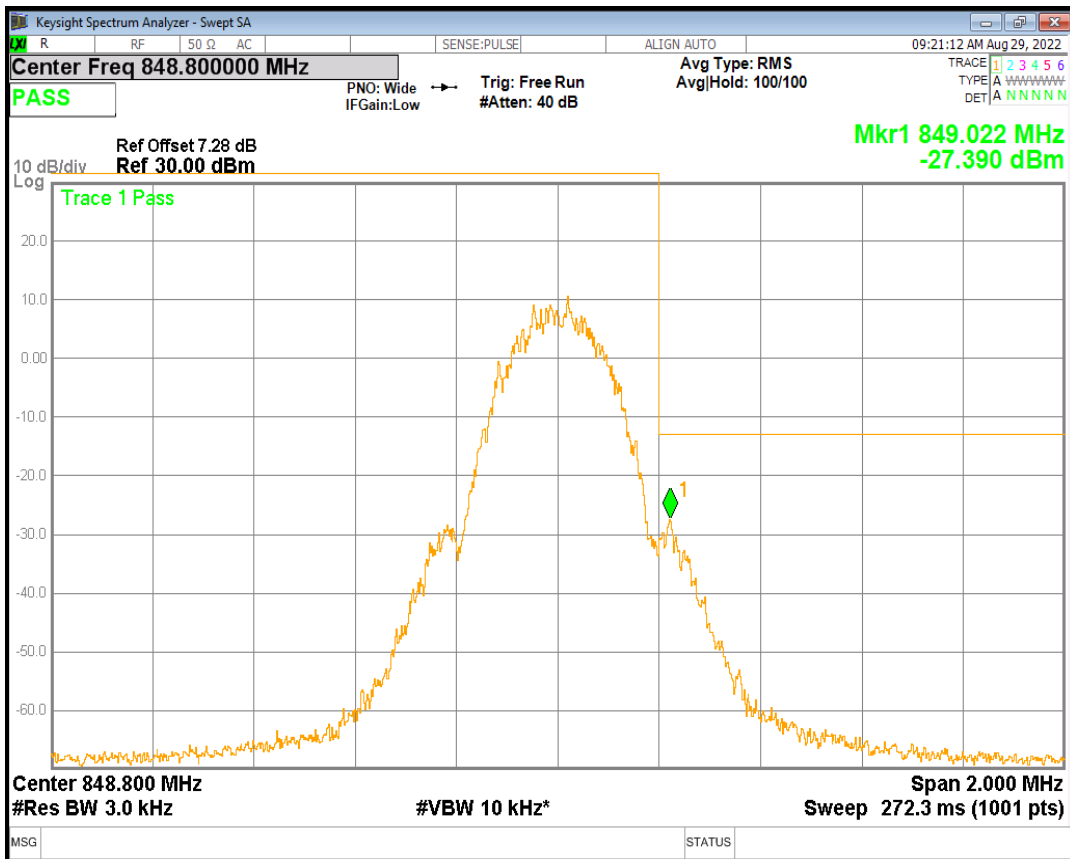

GPRS1900 Channel=512

GPRS1900 Channel=661

GPRS1900 Channel=810

GPRS850 Channel=128

GPRS850 Channel=190

GPRS850 Channel=251

11 Band edge

Band	Channel	Frequency (MHz)	Spur Freq (MHz)	Spur Level (dBm)	Limit (dBm)	Verdict
GPRS1900	512	1850.2	1849.98	-31.74	-13	PASS
GPRS1900	810	1909.8	1910.02	-32.51	-13	PASS
GPRS850	128	824.2	823.98	-27.80	-13	PASS
GPRS850	251	848.8	849.02	-27.39	-13	PASS

GPRS1900 Channel=512

GPRS1900 Channel=810

GPRS850 Channel=128

GPRS850 Channel=251

12 Out-of-band emissions

Band	Channel	Frequency (MHz)	Spur Freq (MHz)	Spur Level (dBm)	Limit (dBm)	Verdict
GPRS1900	512	1850.2	18893.16	-23.88	-13	PASS
GPRS1900	661	1880	19012.98	-24.05	-13	PASS
GPRS1900	810	1909.8	18863.21	-24.28	-13	PASS
GPRS850	128	824.2	2695.98	-29.40	-13	PASS
GPRS850	190	836.6	2609.99	-29.40	-13	PASS
GPRS850	251	848.8	6333.28	-28.99	-13	PASS

GPRS1900 Channel=512

GPRS1900 Channel=661

GPRS1900 Channel=810

GPRS850 Channel=128

GPRS850 Channel=190