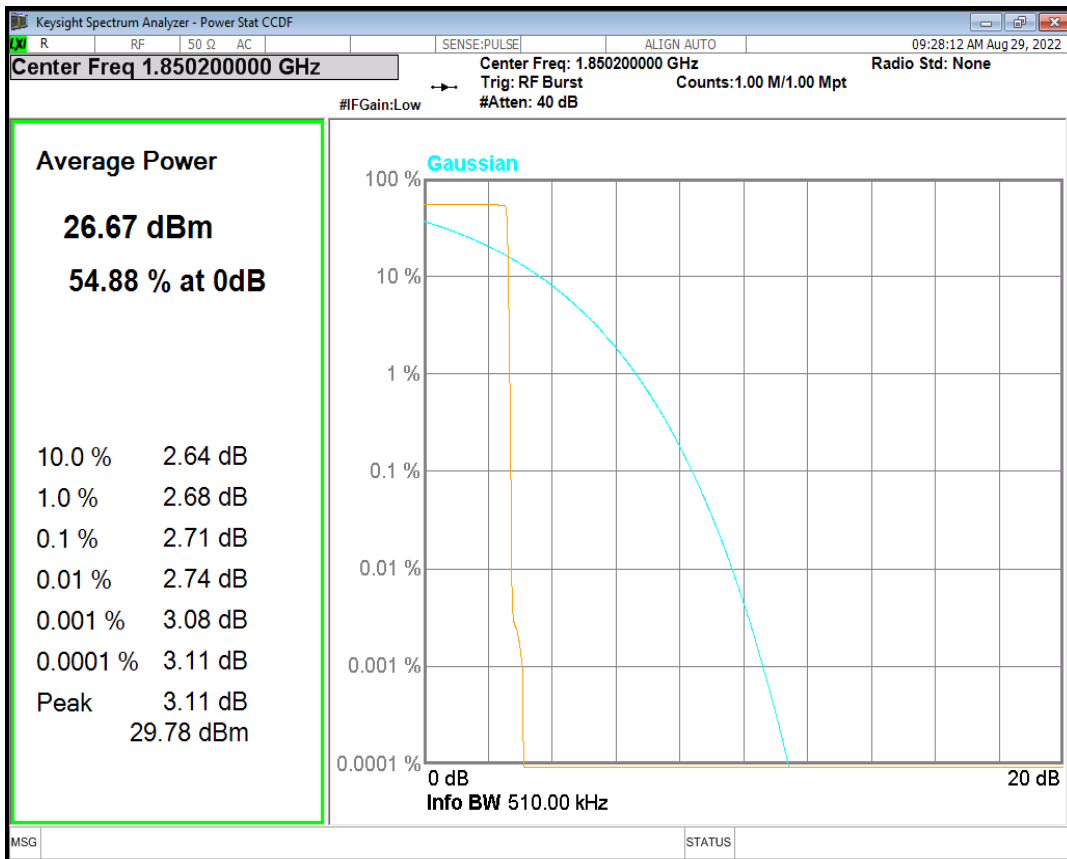

Band	Channel	Frequency (MHz)	Result (dB)	high Limit (dB)	Verdict
GPRS1900	512	1850.2	2.713681948	13.00	PASS
GPRS1900	661	1880	2.716280702	13.00	PASS
GPRS1900	810	1909.8	2.724993065	13.00	PASS
GPRS850	128	824.2	2.701880998	13.00	PASS
GPRS850	190	836.6	2.689933078	13.00	PASS
GPRS850	251	848.8	2.68933655	13.00	PASS

GPRS1900 Channel=512