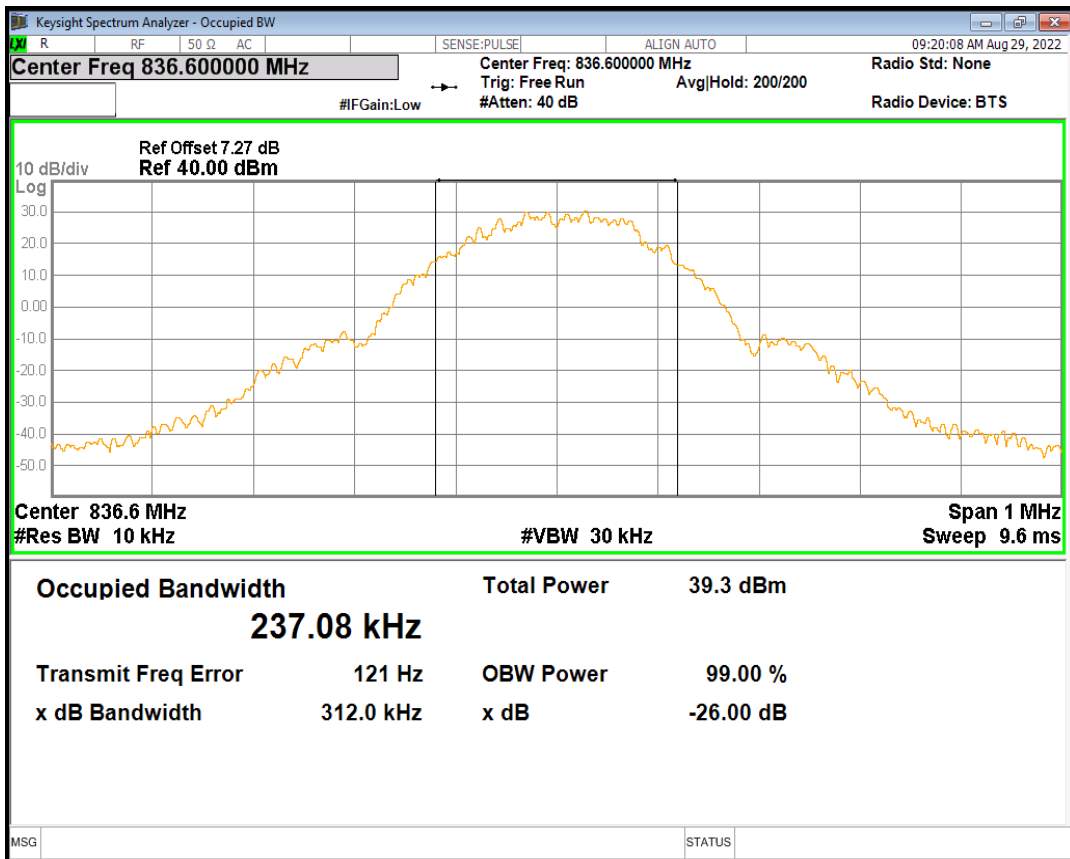

GPRS1900 Channel=512

GPRS1900 Channel=661

GPRS1900 Channel=810

GPRS850 Channel=128

GPRS850 Channel=190

GPRS850 Channel=251

11 Band edge

Band	Channel	Frequency (MHz)	Spur Freq (MHz)	Spur Level (dBm)	Limit (dBm)	Verdict
GPRS1900	512	1850.2	1849.98	-31.74	-13	PASS
GPRS1900	810	1909.8	1910.02	-32.51	-13	PASS
GPRS850	128	824.2	823.98	-27.80	-13	PASS
GPRS850	251	848.8	849.02	-27.39	-13	PASS