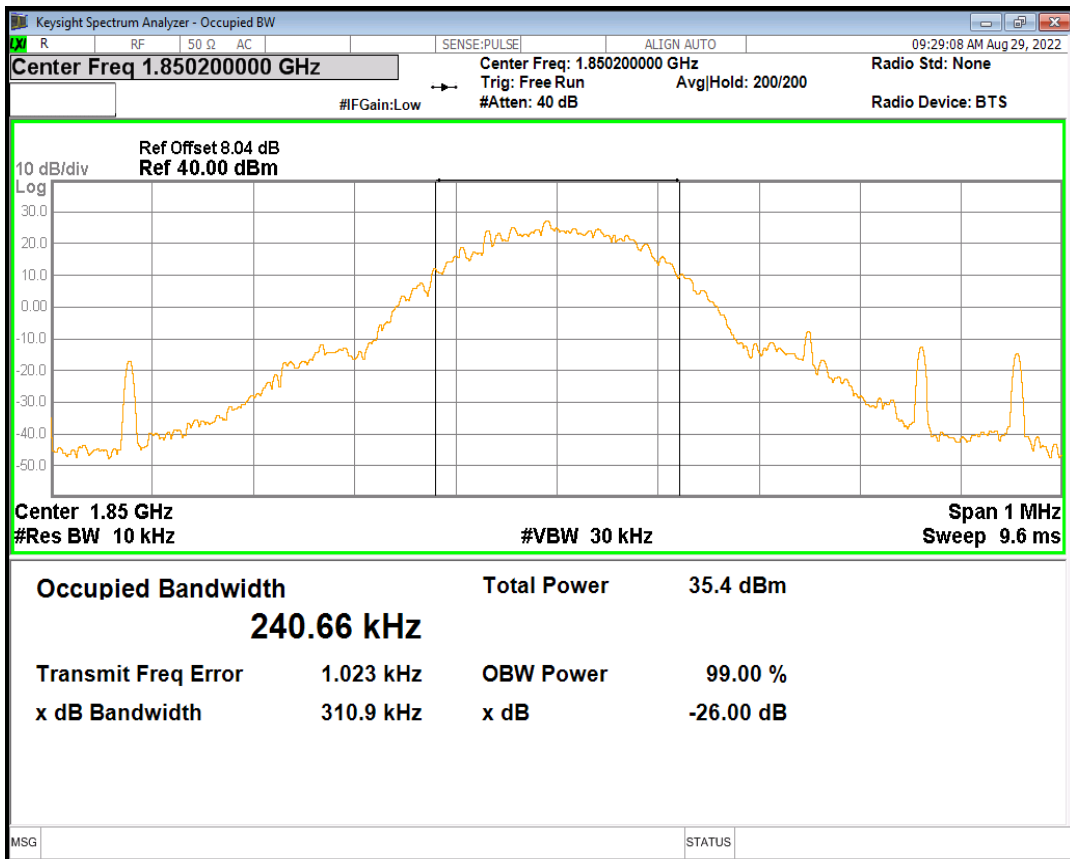

GPRS1900 Channel=512

GPRS1900 Channel=661

GPRS1900 Channel=810

GPRS850 Channel=128

GPRS850 Channel=190

GPRS850 Channel=251

10 Occupied bandwidth

Band	Channel	Frequency (MHz)	99% OBW (kHz)	-26dB EBW (kHz)	Verdict
GPRS1900	512	1850.2	240.664	310.867	PASS
GPRS1900	661	1880	244.319	319.083	PASS
GPRS1900	810	1909.8	244.235	324.928	PASS
GPRS850	128	824.2	241.911	306.586	PASS
GPRS850	190	836.6	237.077	312.005	PASS
GPRS850	251	848.8	242.522	313.308	PASS

GPRS1900 Channel=512

GPRS1900 Channel=661

GPRS1900 Channel=810

GPRS850 Channel=128

GPRS850 Channel=190

GPRS850 Channel=251

11 Band edge

Band	Channel	Frequency (MHz)	Spur Freq (MHz)	Spur Level (dBm)	Limit (dBm)	Verdict
GPRS1900	512	1850.2	1849.98	-31.74	-13	PASS
GPRS1900	810	1909.8	1910.02	-32.51	-13	PASS
GPRS850	128	824.2	823.98	-27.80	-13	PASS
GPRS850	251	848.8	849.02	-27.39	-13	PASS