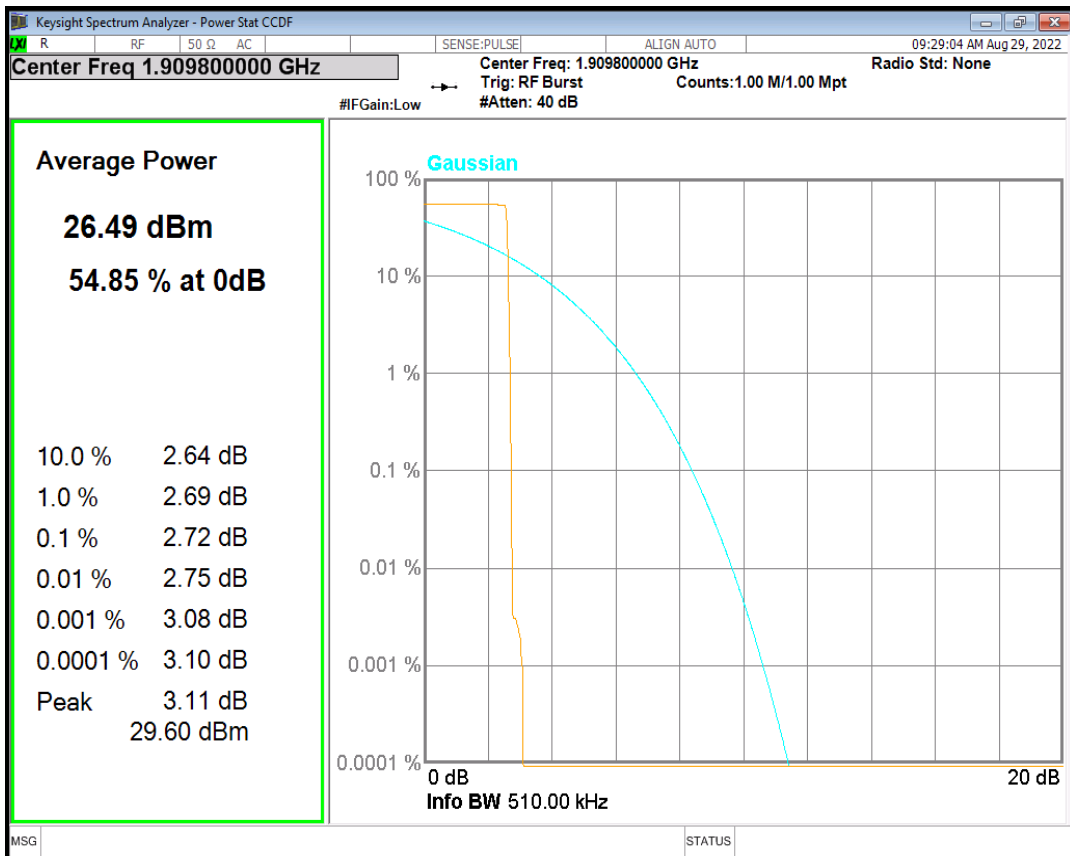

GPRS1900 Channel=810