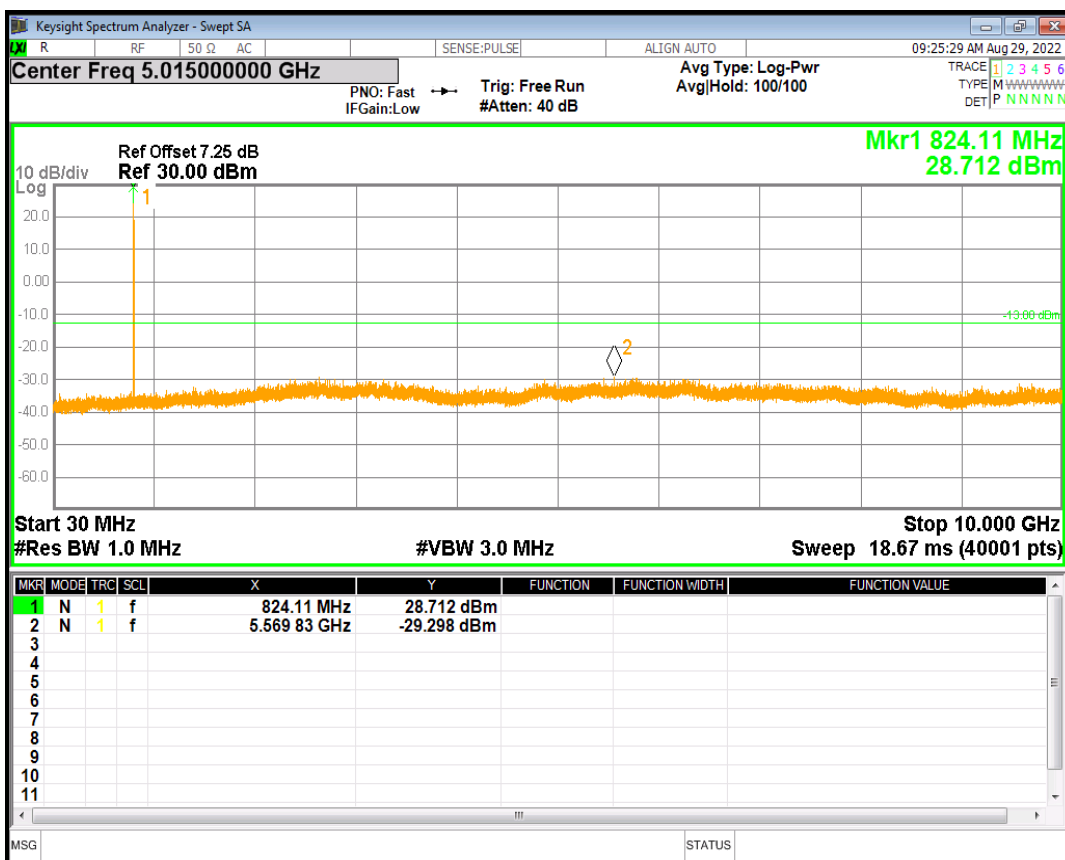

EGPRS1900 Channel=512

EGPRS1900 Channel=810

EGPRS850 Channel=128

EGPRS850 Channel=251

18 Out-of-band emissions

Band	Channel	Frequency (MHz)	Spur Freq (MHz)	Spur Level (dBm)	Limit (dBm)	Verdict
EGPRS1900	512	1850.2	19103.85	-23.95	-13	PASS
EGPRS1900	661	1880	18930.11	-23.96	-13	PASS
EGPRS1900	810	1909.8	19022.47	-24.48	-13	PASS
EGPRS850	128	824.2	5569.83	-29.29	-13	PASS
EGPRS850	190	836.6	2586.06	-29.73	-13	PASS
EGPRS850	251	848.8	6210.40	-29.29	-13	PASS

EGPRS1900 Channel=512

EGPRS1900 Channel=661

EGPRS1900 Channel=810

EGPRS850 Channel=128

EGPRS850 Channel=190

EGPRS850 Channel=251

09 Peak-to-Average Ratio

Band	Channel	Frequency (MHz)	Result (dB)	high Limit (dB)	Verdict
GPRS1900	512	1850.2	2.713681948	13.00	PASS
GPRS1900	661	1880	2.716280702	13.00	PASS
GPRS1900	810	1909.8	2.724993065	13.00	PASS
GPRS850	128	824.2	2.701880998	13.00	PASS
GPRS850	190	836.6	2.689933078	13.00	PASS
GPRS850	251	848.8	2.68933655	13.00	PASS

GPRS1900 Channel=512

GPRS1900 Channel=661

GPRS1900 Channel=810

GPRS850 Channel=128

GPRS850 Channel=190

GPRS850 Channel=251

10 Occupied bandwidth

Band	Channel	Frequency (MHz)	99% OBW (kHz)	-26dB EBW (kHz)	Verdict
GPRS1900	512	1850.2	240.664	310.867	PASS
GPRS1900	661	1880	244.319	319.083	PASS
GPRS1900	810	1909.8	244.235	324.928	PASS
GPRS850	128	824.2	241.911	306.586	PASS
GPRS850	190	836.6	237.077	312.005	PASS
GPRS850	251	848.8	242.522	313.308	PASS