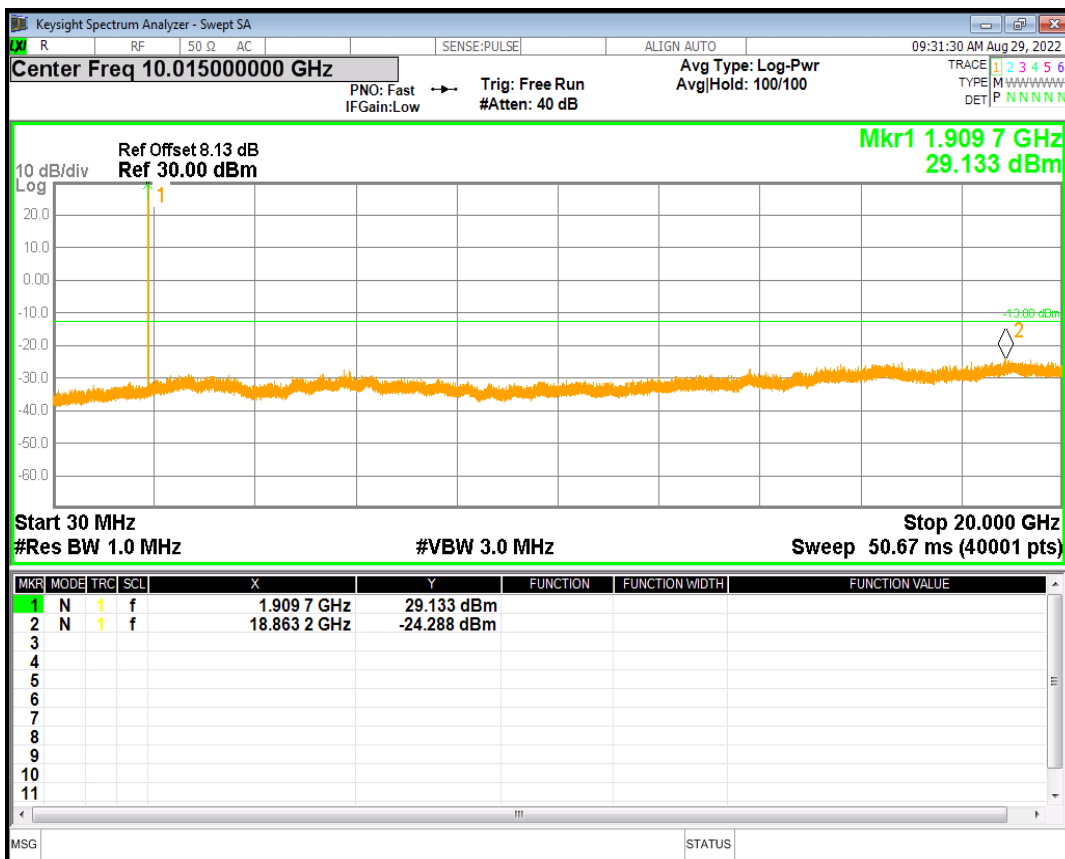

GPRS1900 Channel=512

GPRS1900 Channel=661

GPRS1900 Channel=810

GPRS850 Channel=128

GPRS850 Channel=190

GPRS850 Channel=251

11 Band edge

Band	Channel	Frequency (MHz)	Spur Freq (MHz)	Spur Level (dBm)	Limit (dBm)	Verdict
GPRS1900	512	1850.2	1849.98	-31.74	-13	PASS
GPRS1900	810	1909.8	1910.02	-32.51	-13	PASS
GPRS850	128	824.2	823.98	-27.80	-13	PASS
GPRS850	251	848.8	849.02	-27.39	-13	PASS

GPRS1900 Channel=512

GPRS1900 Channel=810

GPRS850 Channel=128

GPRS850 Channel=251

12 Out-of-band emissions

Band	Channel	Frequency (MHz)	Spur Freq (MHz)	Spur Level (dBm)	Limit (dBm)	Verdict
GPRS1900	512	1850.2	18893.16	-23.88	-13	PASS
GPRS1900	661	1880	19012.98	-24.05	-13	PASS
GPRS1900	810	1909.8	18863.21	-24.28	-13	PASS
GPRS850	128	824.2	2695.98	-29.40	-13	PASS
GPRS850	190	836.6	2609.99	-29.40	-13	PASS
GPRS850	251	848.8	6333.28	-28.99	-13	PASS

GPRS1900 Channel=512

GPRS1900 Channel=661

GPRS1900 Channel=810

GPRS850 Channel=128

GPRS850 Channel=190