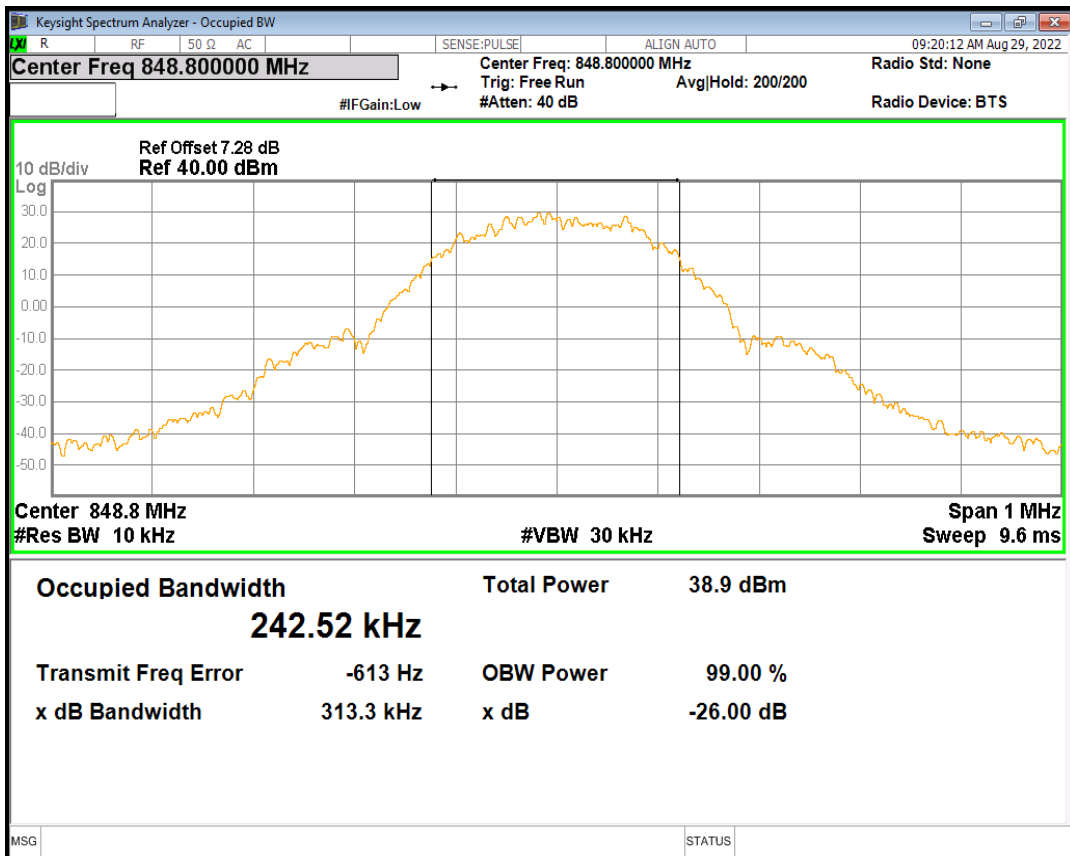

GPRS1900 Channel=512

GPRS1900 Channel=661

GPRS1900 Channel=810

GPRS850 Channel=128

GPRS850 Channel=190

GPRS850 Channel=251

11 Band edge

Band	Channel	Frequency (MHz)	Spur Freq (MHz)	Spur Level (dBm)	Limit (dBm)	Verdict
GPRS1900	512	1850.2	1849.98	-31.74	-13	PASS
GPRS1900	810	1909.8	1910.02	-32.51	-13	PASS
GPRS850	128	824.2	823.98	-27.80	-13	PASS
GPRS850	251	848.8	849.02	-27.39	-13	PASS

GPRS1900 Channel=512

GPRS1900 Channel=810

GPRS850 Channel=128

GPRS850 Channel=251

12 Out-of-band emissions

Band	Channel	Frequency (MHz)	Spur Freq (MHz)	Spur Level (dBm)	Limit (dBm)	Verdict
GPRS1900	512	1850.2	18893.16	-23.88	-13	PASS
GPRS1900	661	1880	19012.98	-24.05	-13	PASS
GPRS1900	810	1909.8	18863.21	-24.28	-13	PASS
GPRS850	128	824.2	2695.98	-29.40	-13	PASS
GPRS850	190	836.6	2609.99	-29.40	-13	PASS
GPRS850	251	848.8	6333.28	-28.99	-13	PASS