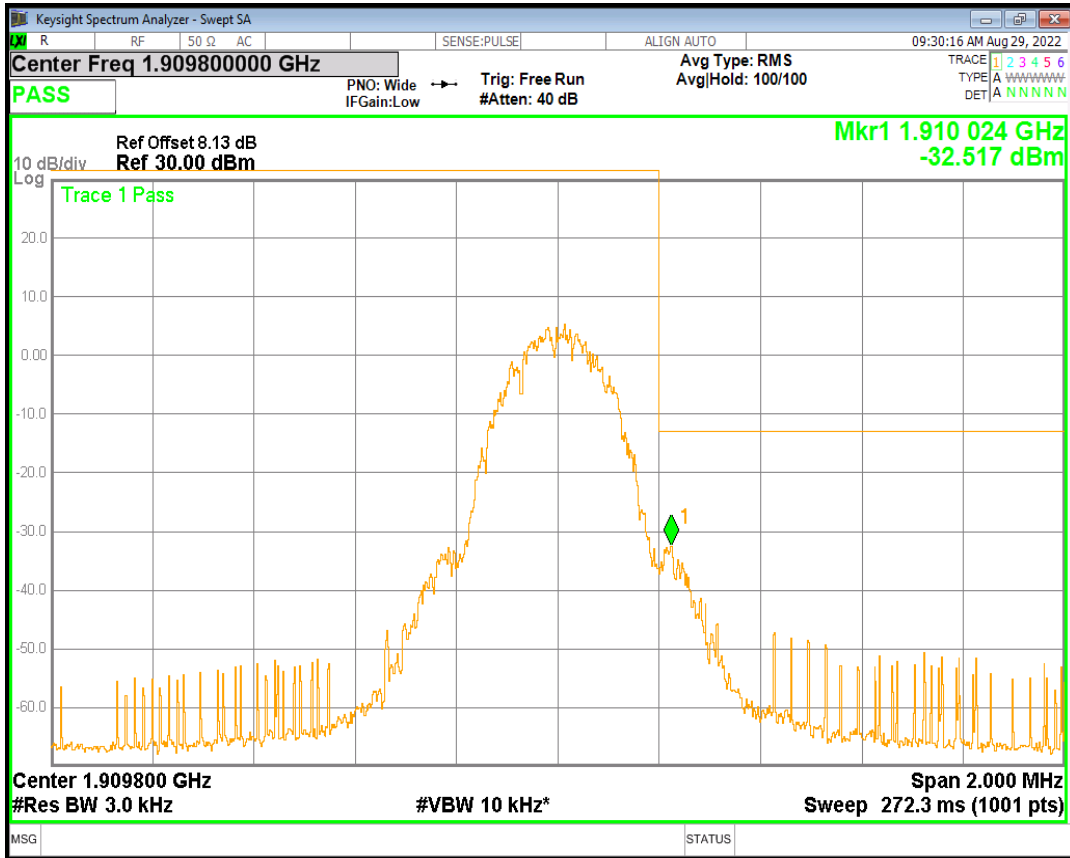

GPRS1900 Channel=512

GPRS1900 Channel=661

GPRS1900 Channel=810

GPRS850 Channel=128

GPRS850 Channel=190

GPRS850 Channel=251

11 Band edge

Band	Channel	Frequency (MHz)	Spur Freq (MHz)	Spur Level (dBm)	Limit (dBm)	Verdict
GPRS1900	512	1850.2	1849.98	-31.74	-13	PASS
GPRS1900	810	1909.8	1910.02	-32.51	-13	PASS
GPRS850	128	824.2	823.98	-27.80	-13	PASS
GPRS850	251	848.8	849.02	-27.39	-13	PASS

GPRS1900 Channel=512

GPRS1900 Channel=810

GPRS850 Channel=128

GPRS850 Channel=251

12 Out-of-band emissions

Band	Channel	Frequency (MHz)	Spur Freq (MHz)	Spur Level (dBm)	Limit (dBm)	Verdict
GPRS1900	512	1850.2	18893.16	-23.88	-13	PASS
GPRS1900	661	1880	19012.98	-24.05	-13	PASS
GPRS1900	810	1909.8	18863.21	-24.28	-13	PASS
GPRS850	128	824.2	2695.98	-29.40	-13	PASS
GPRS850	190	836.6	2609.99	-29.40	-13	PASS
GPRS850	251	848.8	6333.28	-28.99	-13	PASS