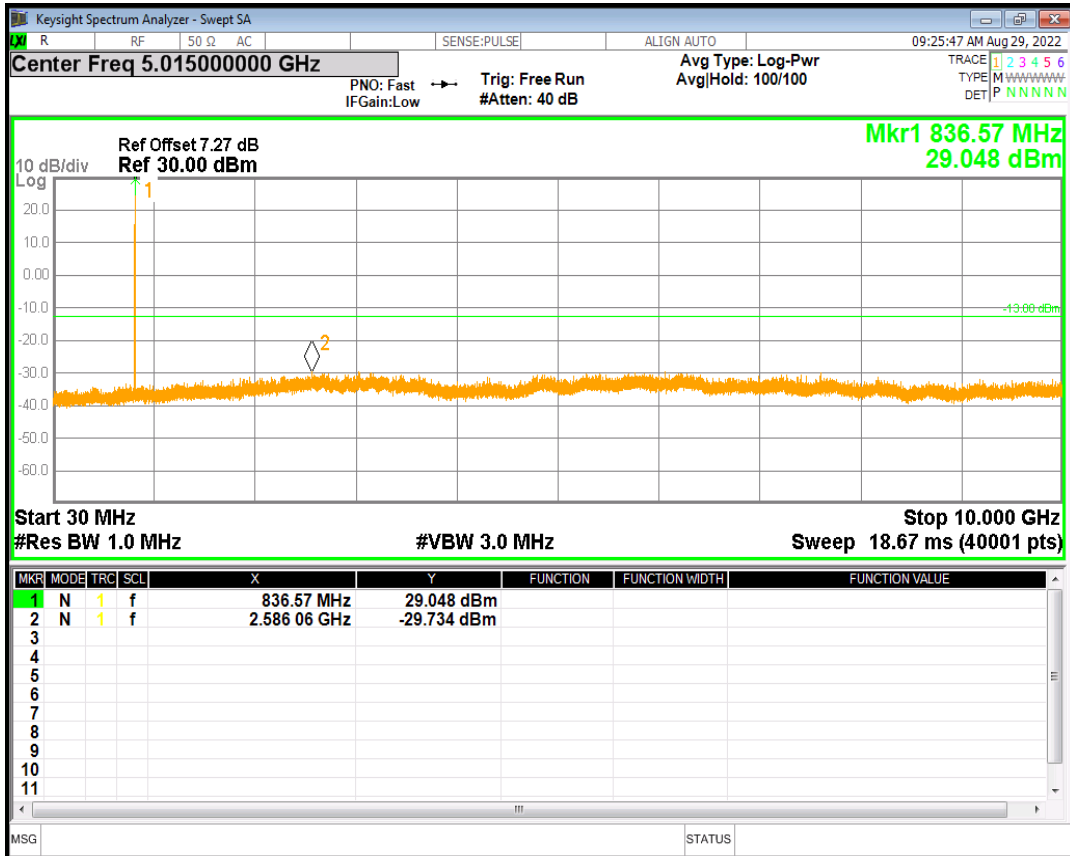

EGPRS1900 Channel=512

EGPRS1900 Channel=810

EGPRS850 Channel=128

EGPRS850 Channel=251

18 Out-of-band emissions

Band	Channel	Frequency (MHz)	Spur Freq (MHz)	Spur Level (dBm)	Limit (dBm)	Verdict
EGPRS1900	512	1850.2	19103.85	-23.95	-13	PASS
EGPRS1900	661	1880	18930.11	-23.96	-13	PASS
EGPRS1900	810	1909.8	19022.47	-24.48	-13	PASS
EGPRS850	128	824.2	5569.83	-29.29	-13	PASS
EGPRS850	190	836.6	2586.06	-29.73	-13	PASS
EGPRS850	251	848.8	6210.40	-29.29	-13	PASS

EGPRS1900 Channel=512

EGPRS1900 Channel=661

EGPRS1900 Channel=810

EGPRS850 Channel=128

EGPRS850 Channel=190

EGPRS850 Channel=251

09 Peak-to-Average Ratio

Band	Channel	Frequency (MHz)	Result (dB)	high Limit (dB)	Verdict
GPRS1900	512	1850.2	2.713681948	13.00	PASS
GPRS1900	661	1880	2.716280702	13.00	PASS
GPRS1900	810	1909.8	2.724993065	13.00	PASS
GPRS850	128	824.2	2.701880998	13.00	PASS
GPRS850	190	836.6	2.689933078	13.00	PASS
GPRS850	251	848.8	2.68933655	13.00	PASS