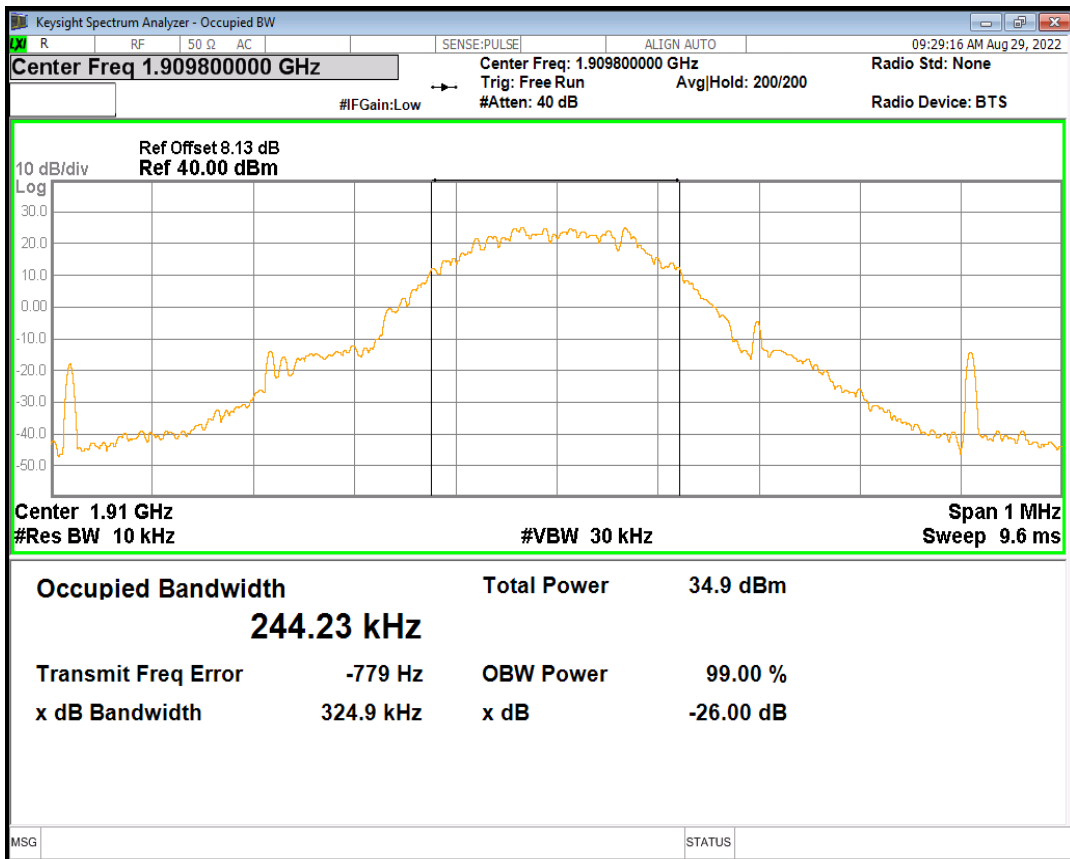

GPRS1900 Channel=512

GPRS1900 Channel=661

GPRS1900 Channel=810

GPRS850 Channel=128

GPRS850 Channel=190

GPRS850 Channel=251

10 Occupied bandwidth

Band	Channel	Frequency (MHz)	99% OBW (kHz)	-26dB EBW (kHz)	Verdict
GPRS1900	512	1850.2	240.664	310.867	PASS
GPRS1900	661	1880	244.319	319.083	PASS
GPRS1900	810	1909.8	244.235	324.928	PASS
GPRS850	128	824.2	241.911	306.586	PASS
GPRS850	190	836.6	237.077	312.005	PASS
GPRS850	251	848.8	242.522	313.308	PASS

GPRS1900 Channel=512

GPRS1900 Channel=661

GPRS1900 Channel=810

GPRS850 Channel=128

GPRS850 Channel=190

GPRS850 Channel=251

11 Band edge

Band	Channel	Frequency (MHz)	Spur Freq (MHz)	Spur Level (dBm)	Limit (dBm)	Verdict
GPRS1900	512	1850.2	1849.98	-31.74	-13	PASS
GPRS1900	810	1909.8	1910.02	-32.51	-13	PASS
GPRS850	128	824.2	823.98	-27.80	-13	PASS
GPRS850	251	848.8	849.02	-27.39	-13	PASS