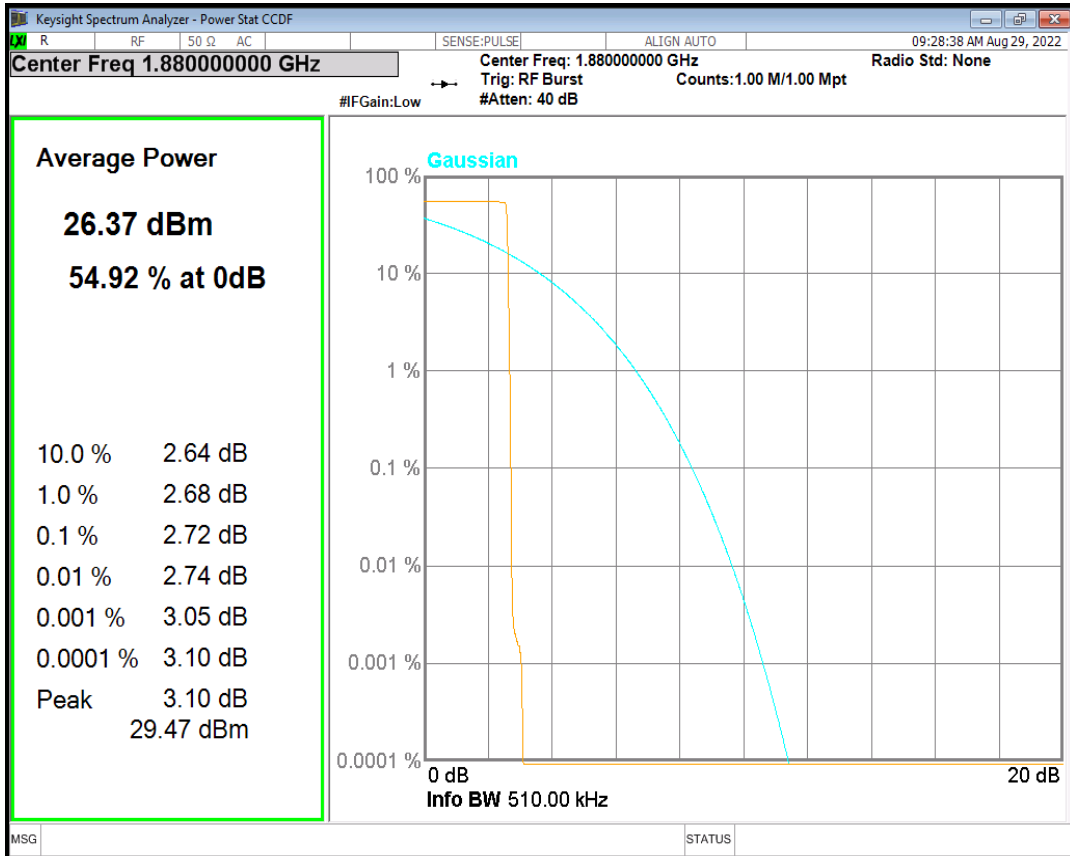

GPRS1900 Channel=661