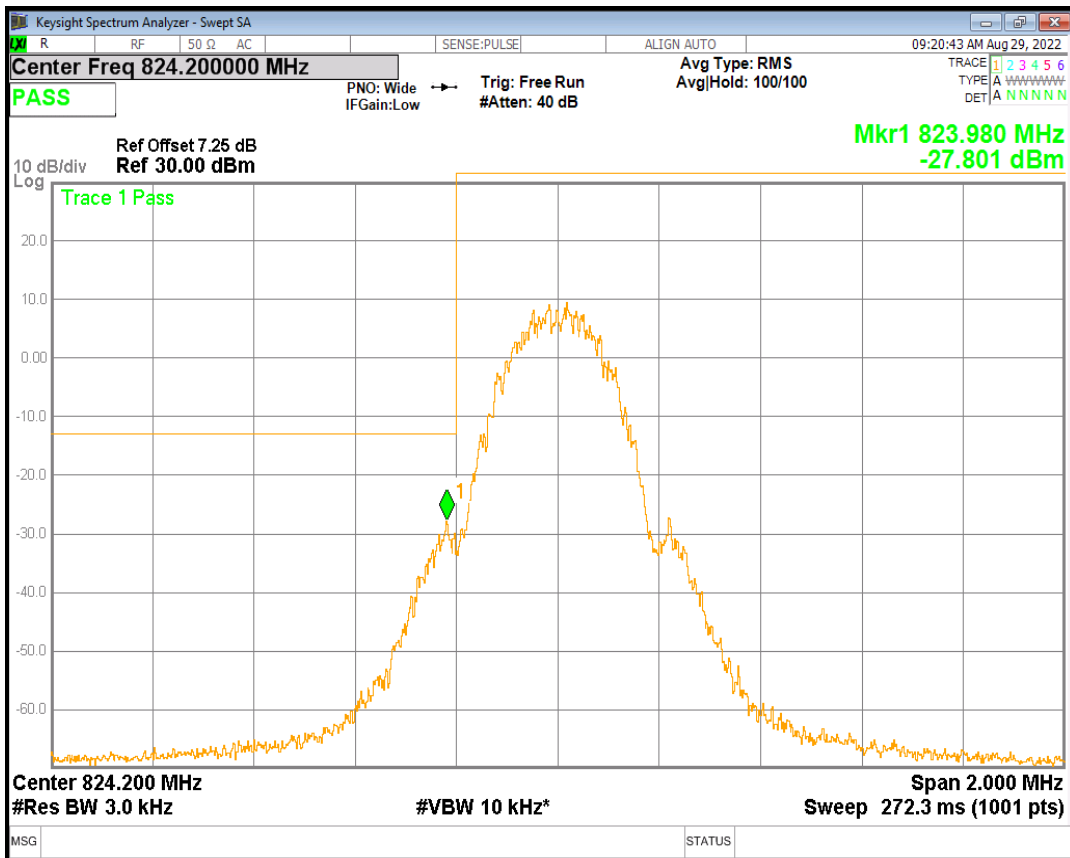

GPRS1900 Channel=512

GPRS1900 Channel=661

GPRS1900 Channel=810

GPRS850 Channel=128

GPRS850 Channel=190

GPRS850 Channel=251

11 Band edge

Band	Channel	Frequency (MHz)	Spur Freq (MHz)	Spur Level (dBm)	Limit (dBm)	Verdict
GPRS1900	512	1850.2	1849.98	-31.74	-13	PASS
GPRS1900	810	1909.8	1910.02	-32.51	-13	PASS
GPRS850	128	824.2	823.98	-27.80	-13	PASS
GPRS850	251	848.8	849.02	-27.39	-13	PASS

GPRS1900 Channel=512

GPRS1900 Channel=810

GPRS850 Channel=128

GPRS850 Channel=251

12 Out-of-band emissions

Band	Channel	Frequency (MHz)	Spur Freq (MHz)	Spur Level (dBm)	Limit (dBm)	Verdict
GPRS1900	512	1850.2	18893.16	-23.88	-13	PASS
GPRS1900	661	1880	19012.98	-24.05	-13	PASS
GPRS1900	810	1909.8	18863.21	-24.28	-13	PASS
GPRS850	128	824.2	2695.98	-29.40	-13	PASS
GPRS850	190	836.6	2609.99	-29.40	-13	PASS
GPRS850	251	848.8	6333.28	-28.99	-13	PASS