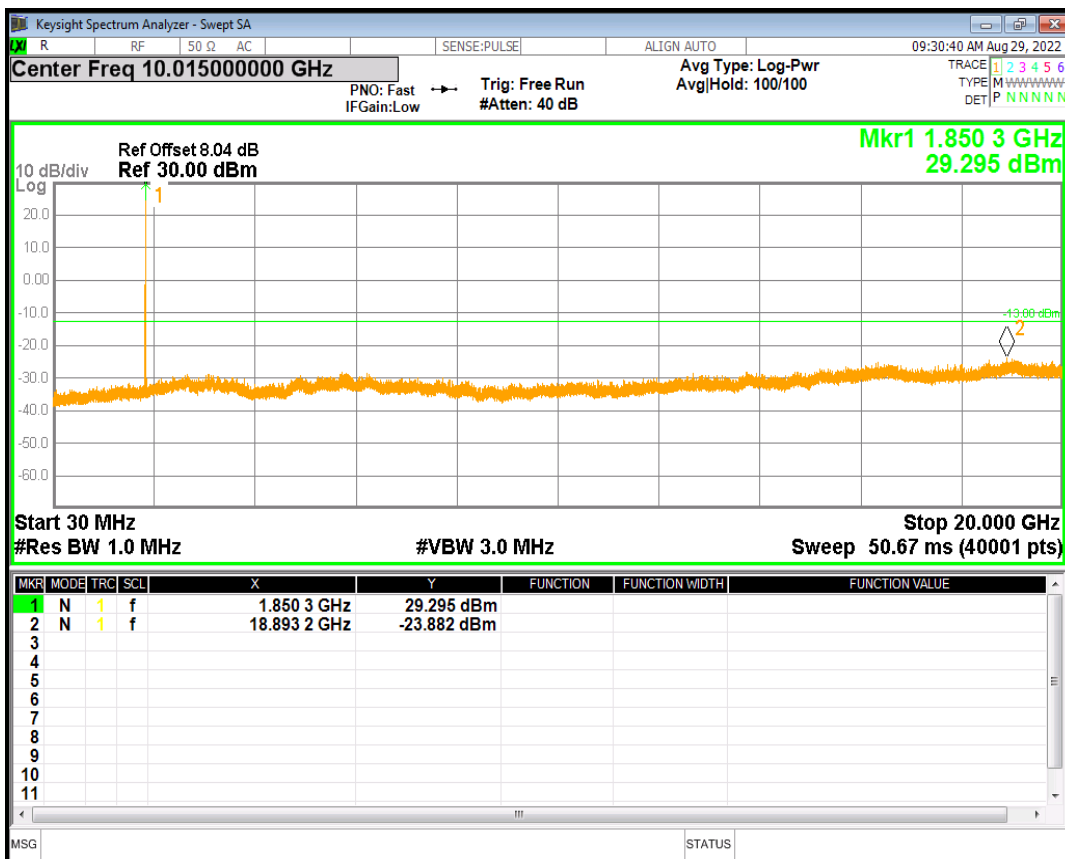

GPRS1900 Channel=512

GPRS1900 Channel=661

GPRS1900 Channel=810

GPRS850 Channel=128

GPRS850 Channel=190

GPRS850 Channel=251

11 Band edge

Band	Channel	Frequency (MHz)	Spur Freq (MHz)	Spur Level (dBm)	Limit (dBm)	Verdict
GPRS1900	512	1850.2	1849.98	-31.74	-13	PASS
GPRS1900	810	1909.8	1910.02	-32.51	-13	PASS
GPRS850	128	824.2	823.98	-27.80	-13	PASS
GPRS850	251	848.8	849.02	-27.39	-13	PASS

GPRS1900 Channel=512

GPRS1900 Channel=810

GPRS850 Channel=128

GPRS850 Channel=251

12 Out-of-band emissions

Band	Channel	Frequency (MHz)	Spur Freq (MHz)	Spur Level (dBm)	Limit (dBm)	Verdict
GPRS1900	512	1850.2	18893.16	-23.88	-13	PASS
GPRS1900	661	1880	19012.98	-24.05	-13	PASS
GPRS1900	810	1909.8	18863.21	-24.28	-13	PASS
GPRS850	128	824.2	2695.98	-29.40	-13	PASS
GPRS850	190	836.6	2609.99	-29.40	-13	PASS
GPRS850	251	848.8	6333.28	-28.99	-13	PASS

GPRS1900 Channel=512

GPRS1900 Channel=661

GPRS1900 Channel=810

GPRS850 Channel=128

GPRS850 Channel=190