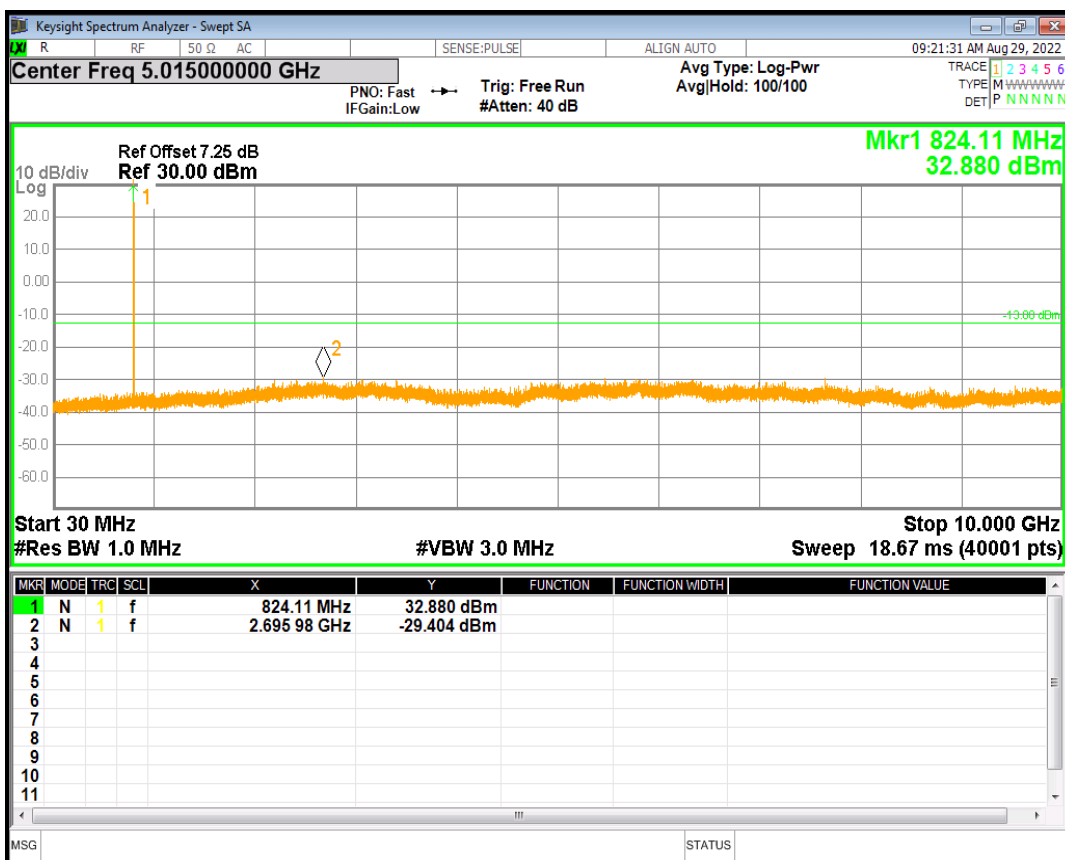

GPRS1900 Channel=512

GPRS1900 Channel=810

GPRS850 Channel=128

GPRS850 Channel=251

12 Out-of-band emissions

Band	Channel	Frequency (MHz)	Spur Freq (MHz)	Spur Level (dBm)	Limit (dBm)	Verdict
GPRS1900	512	1850.2	18893.16	-23.88	-13	PASS
GPRS1900	661	1880	19012.98	-24.05	-13	PASS
GPRS1900	810	1909.8	18863.21	-24.28	-13	PASS
GPRS850	128	824.2	2695.98	-29.40	-13	PASS
GPRS850	190	836.6	2609.99	-29.40	-13	PASS
GPRS850	251	848.8	6333.28	-28.99	-13	PASS

GPRS1900 Channel=512

GPRS1900 Channel=661

GPRS1900 Channel=810

GPRS850 Channel=128

GPRS850 Channel=190