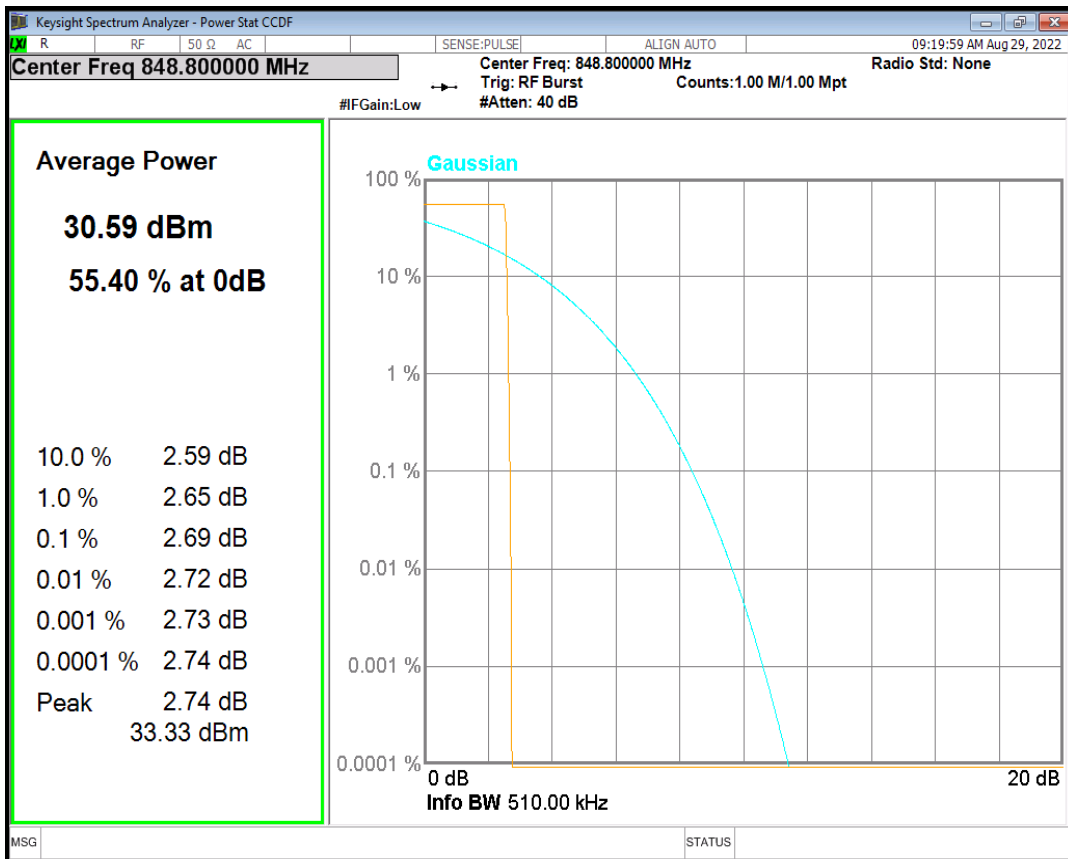

GPRS1900 Channel=512

GPRS1900 Channel=661

GPRS1900 Channel=810

GPRS850 Channel=128

GPRS850 Channel=190

GPRS850 Channel=251

10 Occupied bandwidth

Band	Channel	Frequency (MHz)	99% OBW (kHz)	-26dB EBW (kHz)	Verdict
GPRS1900	512	1850.2	240.664	310.867	PASS
GPRS1900	661	1880	244.319	319.083	PASS
GPRS1900	810	1909.8	244.235	324.928	PASS
GPRS850	128	824.2	241.911	306.586	PASS
GPRS850	190	836.6	237.077	312.005	PASS
GPRS850	251	848.8	242.522	313.308	PASS

GPRS1900 Channel=512

GPRS1900 Channel=661

GPRS1900 Channel=810

GPRS850 Channel=128

GPRS850 Channel=190

GPRS850 Channel=251

11 Band edge

Band	Channel	Frequency (MHz)	Spur Freq (MHz)	Spur Level (dBm)	Limit (dBm)	Verdict
GPRS1900	512	1850.2	1849.98	-31.74	-13	PASS
GPRS1900	810	1909.8	1910.02	-32.51	-13	PASS
GPRS850	128	824.2	823.98	-27.80	-13	PASS
GPRS850	251	848.8	849.02	-27.39	-13	PASS