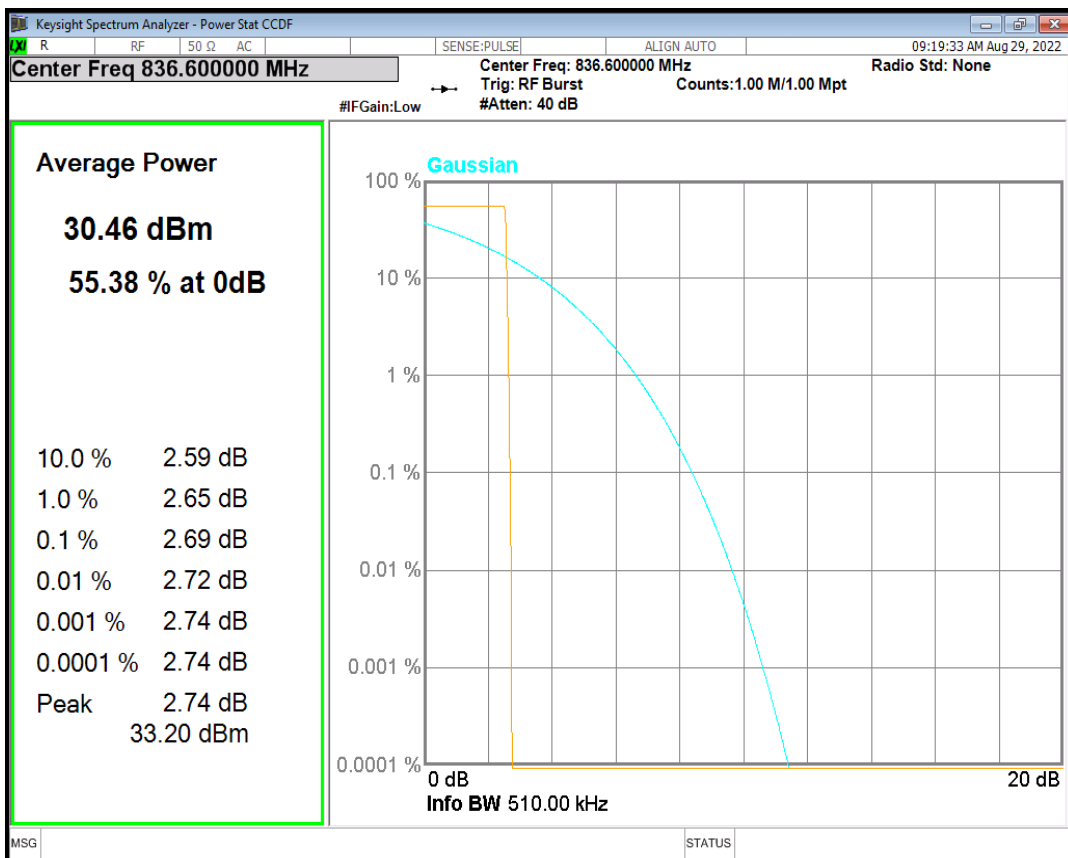

EGPRS1900 Channel=512

EGPRS1900 Channel=661

EGPRS1900 Channel=810

EGPRS850 Channel=128

EGPRS850 Channel=190

EGPRS850 Channel=251

09 Peak-to-Average Ratio

Band	Channel	Frequency (MHz)	Result (dB)	high Limit (dB)	Verdict
GPRS1900	512	1850.2	2.713681948	13.00	PASS
GPRS1900	661	1880	2.716280702	13.00	PASS
GPRS1900	810	1909.8	2.724993065	13.00	PASS
GPRS850	128	824.2	2.701880998	13.00	PASS
GPRS850	190	836.6	2.689933078	13.00	PASS
GPRS850	251	848.8	2.68933655	13.00	PASS

GPRS1900 Channel=512

GPRS1900 Channel=661

GPRS1900 Channel=810

GPRS850 Channel=128

GPRS850 Channel=190

GPRS850 Channel=251

10 Occupied bandwidth

Band	Channel	Frequency (MHz)	99% OBW (kHz)	-26dB EBW (kHz)	Verdict
GPRS1900	512	1850.2	240.664	310.867	PASS
GPRS1900	661	1880	244.319	319.083	PASS
GPRS1900	810	1909.8	244.235	324.928	PASS
GPRS850	128	824.2	241.911	306.586	PASS
GPRS850	190	836.6	237.077	312.005	PASS
GPRS850	251	848.8	242.522	313.308	PASS

GPRS1900 Channel=512

GPRS1900 Channel=661

GPRS1900 Channel=810

GPRS850 Channel=128

GPRS850 Channel=190

GPRS850 Channel=251

11 Band edge

Band	Channel	Frequency (MHz)	Spur Freq (MHz)	Spur Level (dBm)	Limit (dBm)	Verdict
GPRS1900	512	1850.2	1849.98	-31.74	-13	PASS
GPRS1900	810	1909.8	1910.02	-32.51	-13	PASS
GPRS850	128	824.2	823.98	-27.80	-13	PASS
GPRS850	251	848.8	849.02	-27.39	-13	PASS