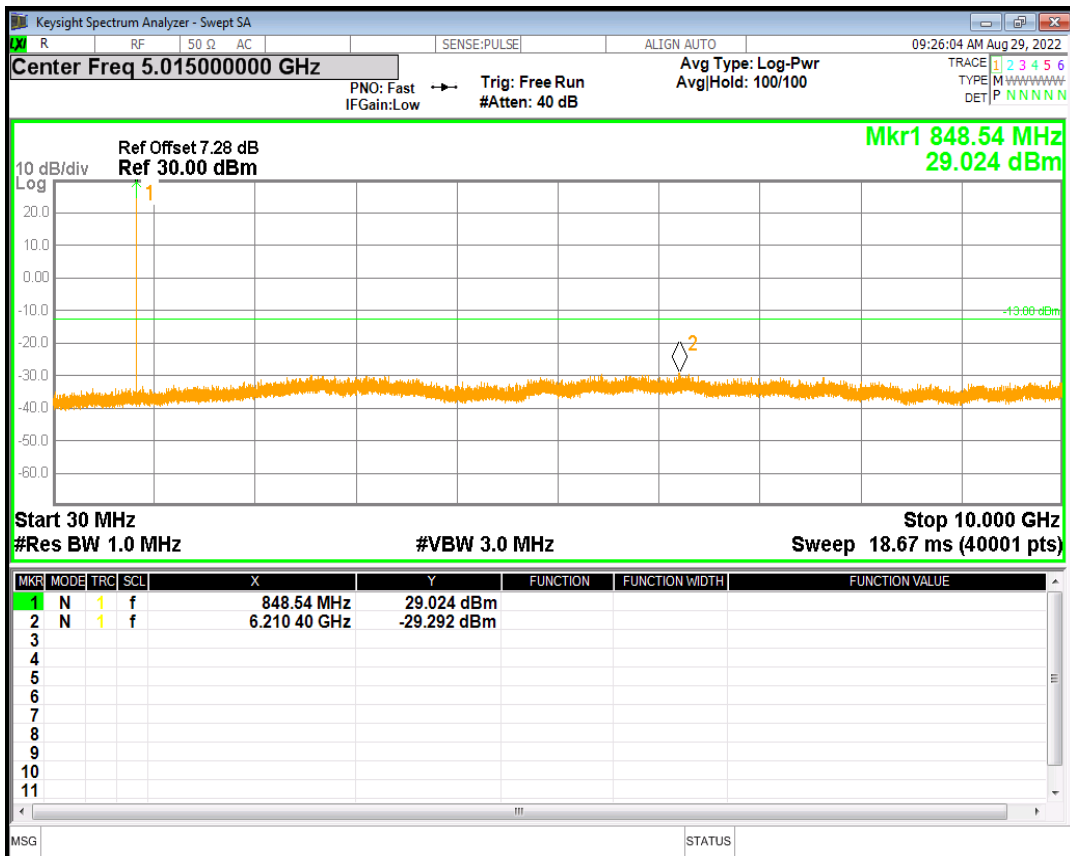

EGPRS1900 Channel=512

EGPRS1900 Channel=810

EGPRS850 Channel=128

EGPRS850 Channel=251

18 Out-of-band emissions

Band	Channel	Frequency (MHz)	Spur Freq (MHz)	Spur Level (dBm)	Limit (dBm)	Verdict
EGPRS1900	512	1850.2	19103.85	-23.95	-13	PASS
EGPRS1900	661	1880	18930.11	-23.96	-13	PASS
EGPRS1900	810	1909.8	19022.47	-24.48	-13	PASS
EGPRS850	128	824.2	5569.83	-29.29	-13	PASS
EGPRS850	190	836.6	2586.06	-29.73	-13	PASS
EGPRS850	251	848.8	6210.40	-29.29	-13	PASS

EGPRS1900 Channel=512

EGPRS1900 Channel=661

EGPRS1900 Channel=810

EGPRS850 Channel=128

EGPRS850 Channel=190

EGPRS850 Channel=251

09 Peak-to-Average Ratio

Band	Channel	Frequency (MHz)	Result (dB)	high Limit (dB)	Verdict
GPRS1900	512	1850.2	2.713681948	13.00	PASS
GPRS1900	661	1880	2.716280702	13.00	PASS
GPRS1900	810	1909.8	2.724993065	13.00	PASS
GPRS850	128	824.2	2.701880998	13.00	PASS
GPRS850	190	836.6	2.689933078	13.00	PASS
GPRS850	251	848.8	2.68933655	13.00	PASS

GPRS1900 Channel=512

GPRS1900 Channel=661

GPRS1900 Channel=810

GPRS850 Channel=128

GPRS850 Channel=190

GPRS850 Channel=251

10 Occupied bandwidth

Band	Channel	Frequency (MHz)	99% OBW (kHz)	-26dB EBW (kHz)	Verdict
GPRS1900	512	1850.2	240.664	310.867	PASS
GPRS1900	661	1880	244.319	319.083	PASS
GPRS1900	810	1909.8	244.235	324.928	PASS
GPRS850	128	824.2	241.911	306.586	PASS
GPRS850	190	836.6	237.077	312.005	PASS
GPRS850	251	848.8	242.522	313.308	PASS