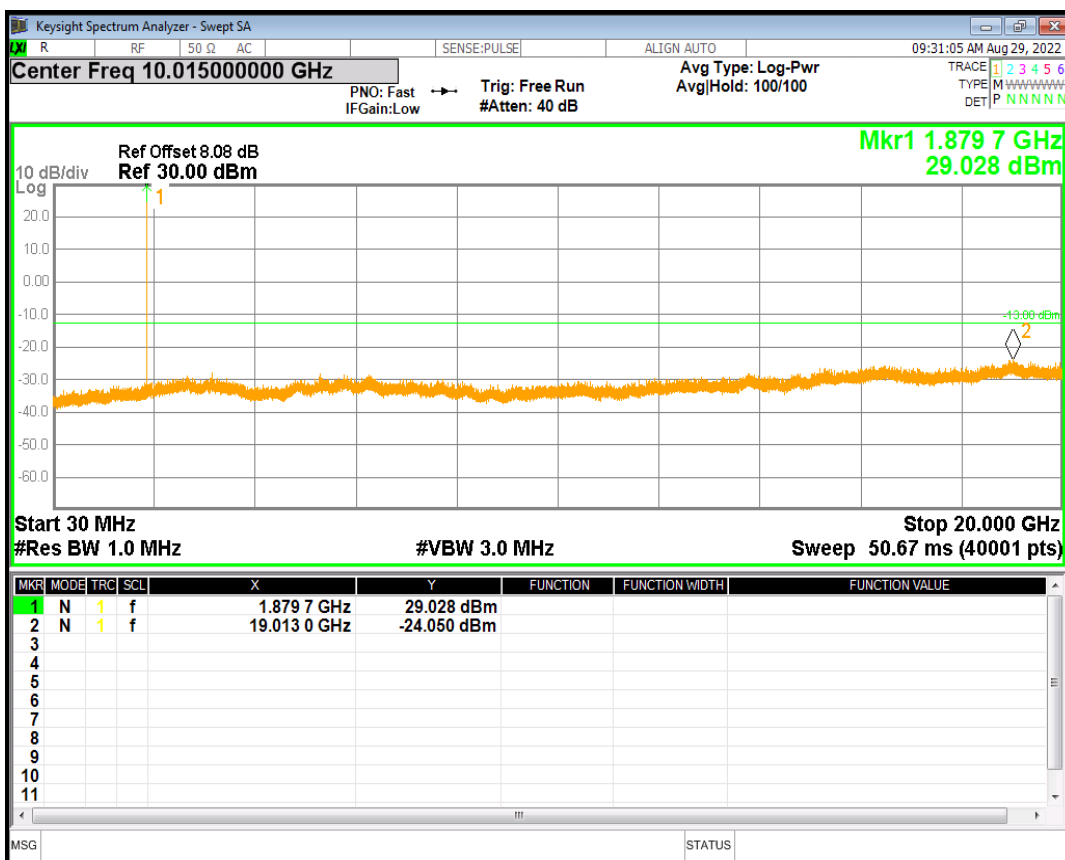

GPRS1900 Channel=512

GPRS1900 Channel=661

GPRS1900 Channel=810

GPRS850 Channel=128

GPRS850 Channel=190

GPRS850 Channel=251

11 Band edge

Band	Channel	Frequency (MHz)	Spur Freq (MHz)	Spur Level (dBm)	Limit (dBm)	Verdict
GPRS1900	512	1850.2	1849.98	-31.74	-13	PASS
GPRS1900	810	1909.8	1910.02	-32.51	-13	PASS
GPRS850	128	824.2	823.98	-27.80	-13	PASS
GPRS850	251	848.8	849.02	-27.39	-13	PASS

GPRS1900 Channel=512

GPRS1900 Channel=810

GPRS850 Channel=128

GPRS850 Channel=251

12 Out-of-band emissions

Band	Channel	Frequency (MHz)	Spur Freq (MHz)	Spur Level (dBm)	Limit (dBm)	Verdict
GPRS1900	512	1850.2	18893.16	-23.88	-13	PASS
GPRS1900	661	1880	19012.98	-24.05	-13	PASS
GPRS1900	810	1909.8	18863.21	-24.28	-13	PASS
GPRS850	128	824.2	2695.98	-29.40	-13	PASS
GPRS850	190	836.6	2609.99	-29.40	-13	PASS
GPRS850	251	848.8	6333.28	-28.99	-13	PASS

GPRS1900 Channel=512

GPRS1900 Channel=661

GPRS1900 Channel=810

GPRS850 Channel=128

GPRS850 Channel=190