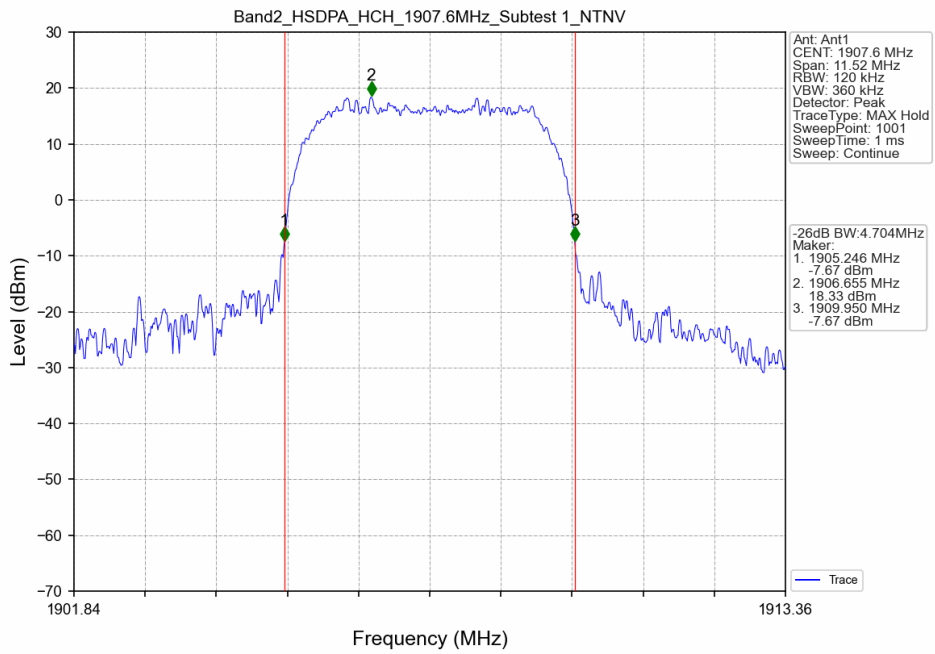

Band2_HSDPA_HCH_1907.6MHz_Subtest 1_NTNV