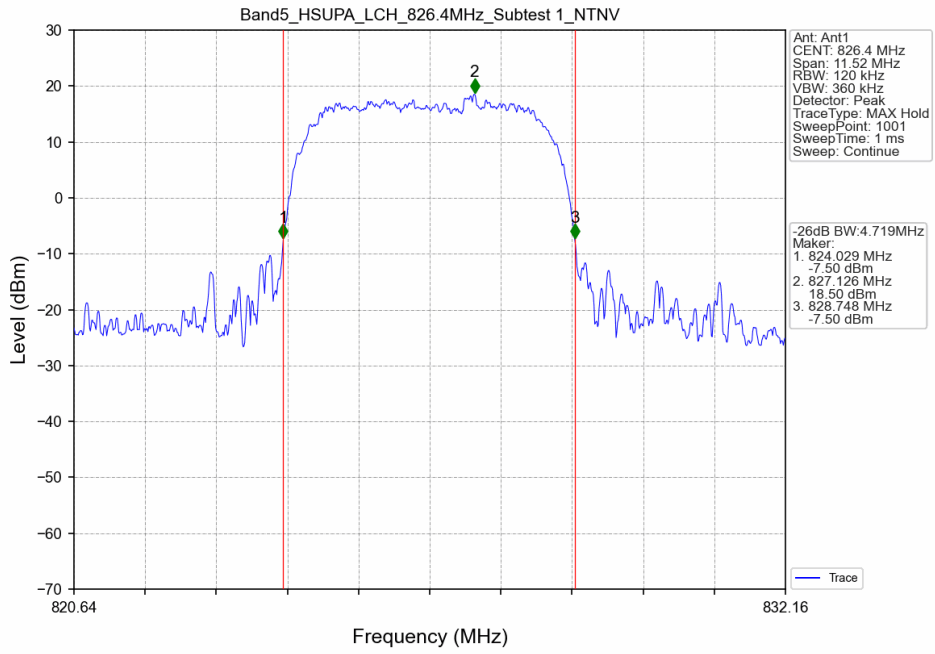

Band5_HSUPA_LCH_826.4MHz_Subtest 1_NTNV