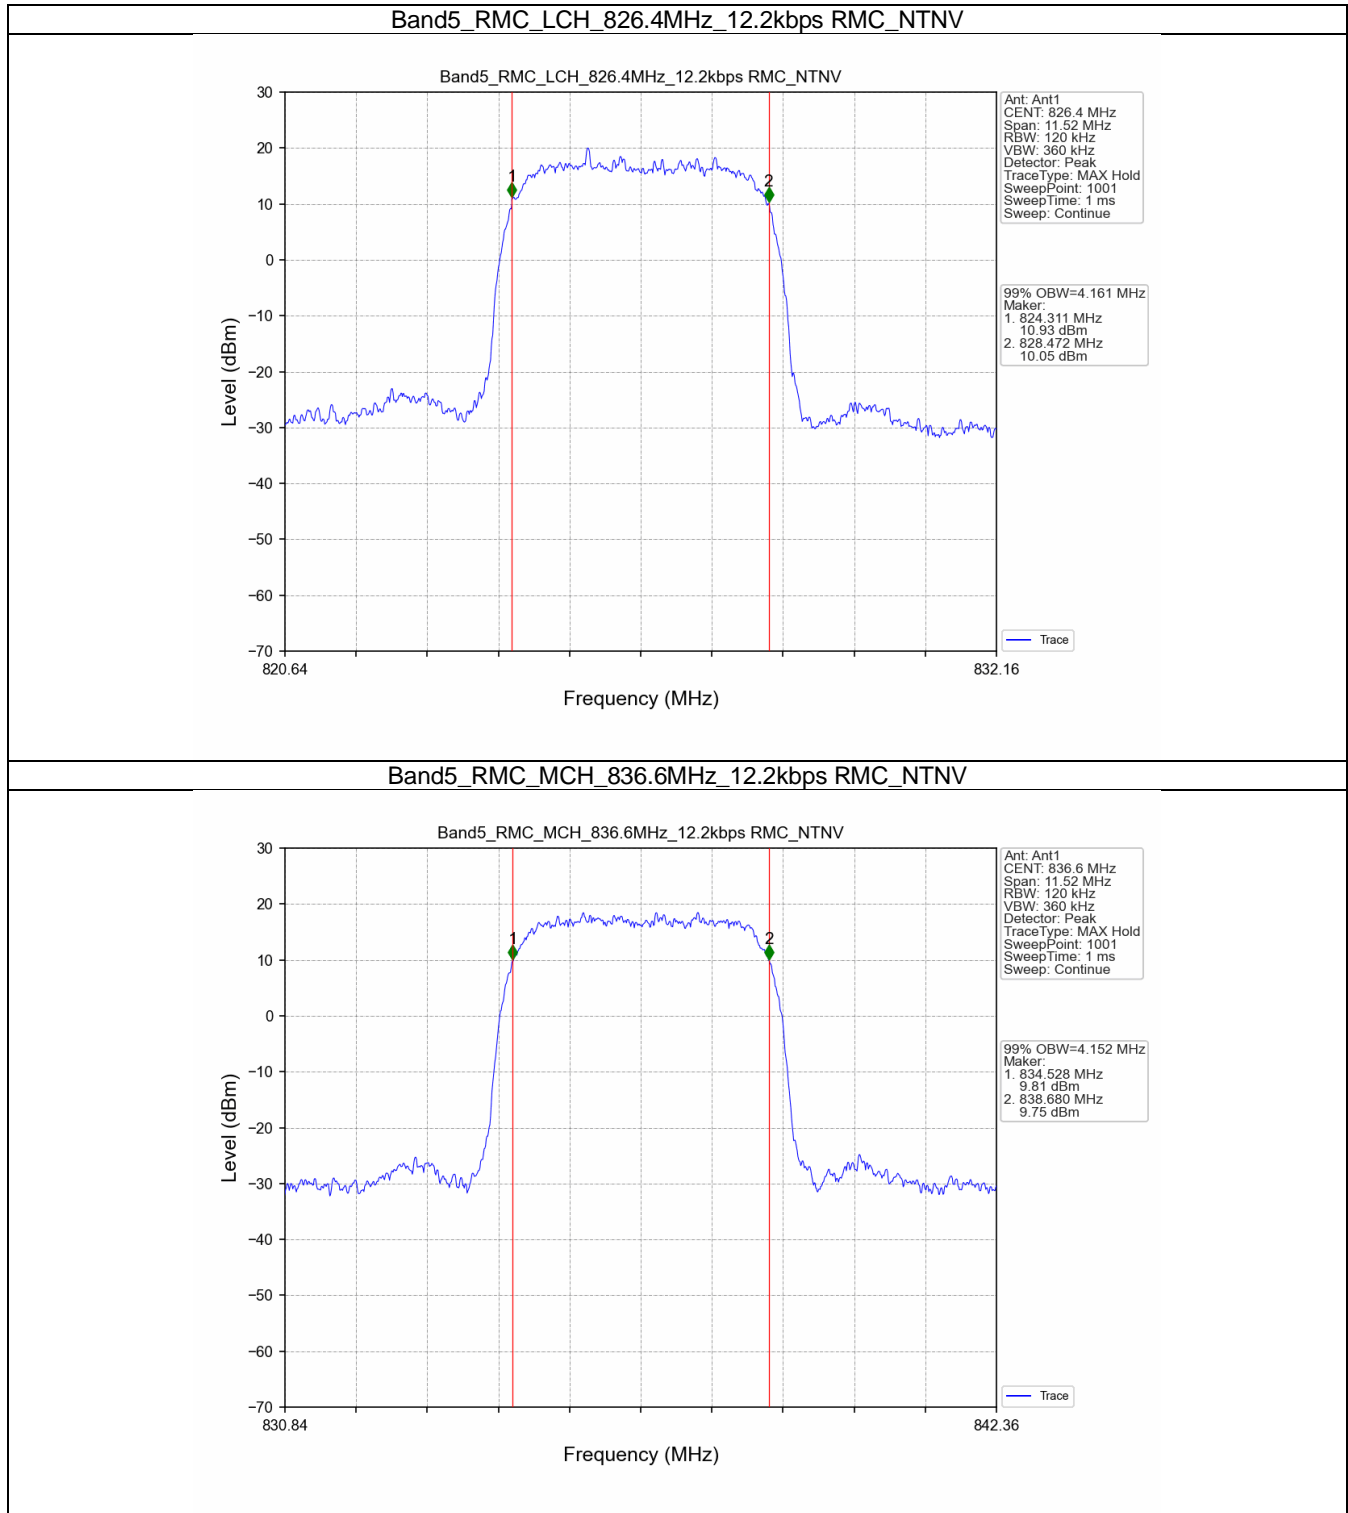

2. 99% & 26dB Bandwidth

2.1 Band5_OBW

2.1.1 Test Result

Band: 5						
ENV	Mode		Frequency (MHz)	99% Occupied Bandwidth (MHz)		Verdict
	Network	Subset		Result	Limit	
NTNV	RMC	12.2kbps RMC	826.4	4.161	/	Pass
			836.6	4.152	/	Pass
			846.6	4.162	/	Pass
	HSDPA	Subtest 1	826.4	4.153	/	Pass
			836.6	4.147	/	Pass
			846.6	4.170	/	Pass
	HSUPA	Subtest 1	826.4	4.160	/	Pass
			836.6	4.166	/	Pass
			846.6	4.176	/	Pass

2.1.2 Test Graph