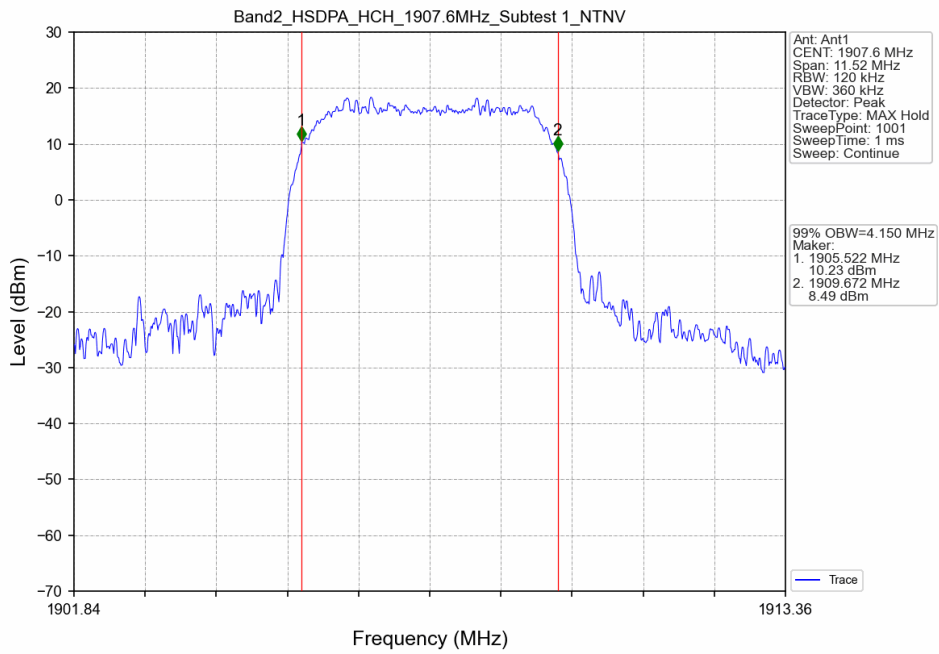

## 1.1.2 Test Graph

Band2\_RMC\_HCH\_1907.6MHz\_12.2kbps RMC\_NTNV

Band2\_HSDPA\_LCH\_1852.4MHz\_Subtest 1\_NTNV

Band2\_HSDPA\_MCH\_1880MHz\_Subtest 1\_NTNV

Band2\_HSDPA\_HCH\_1907.6MHz\_Subtest 1\_NTNV

### Band2\_HSUPA\_LCH\_1852.4MHz\_Subtest 1\_NTNV