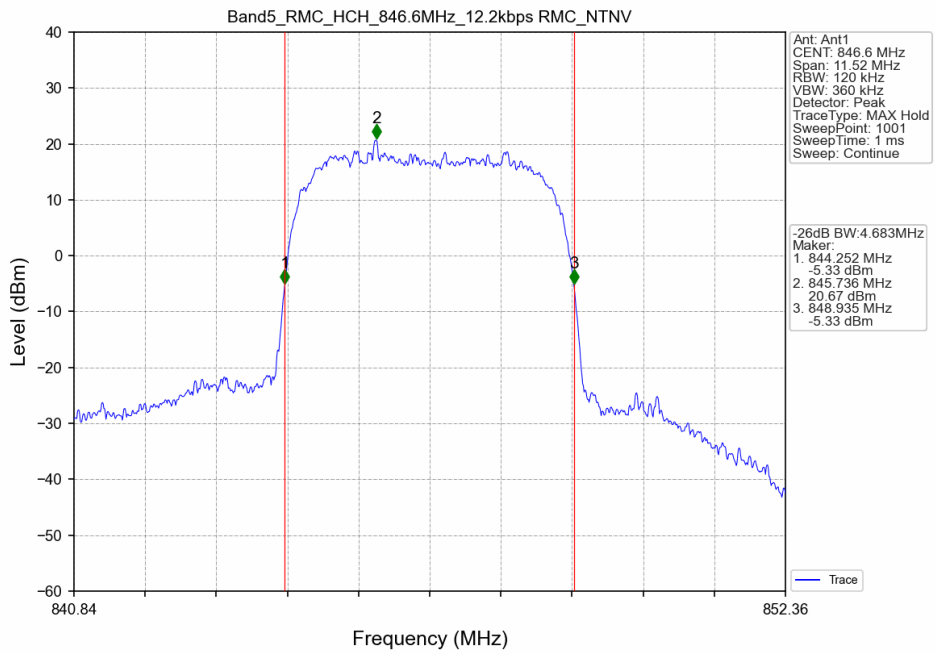

## 2.2 Band5\_XDB

### 2.2.1 Test Result

Band: 5						
ENV	Mode		Frequency (MHz)	26dB Bandwidth (MHz)		Verdict
	Network	Subset		Result	Limit	
NTNV	RMC	12.2kbps RMC	826.4	4.689	/	Pass
			836.6	4.704	/	Pass
			846.6	4.683	/	Pass
	HSDPA	Subtest 1	826.4	4.700	/	Pass
			836.6	4.713	/	Pass
			846.6	4.699	/	Pass
	HSUPA	Subtest 1	826.4	4.719	/	Pass
			836.6	4.721	/	Pass
			846.6	4.725	/	Pass

## 2.2.2 Test Graph

Band5\_RMC\_HCH\_846.6MHz\_12.2kbps RMC\_NTNV

Band5\_HSDPA\_LCH\_826.4MHz\_Subtest 1\_NTNV