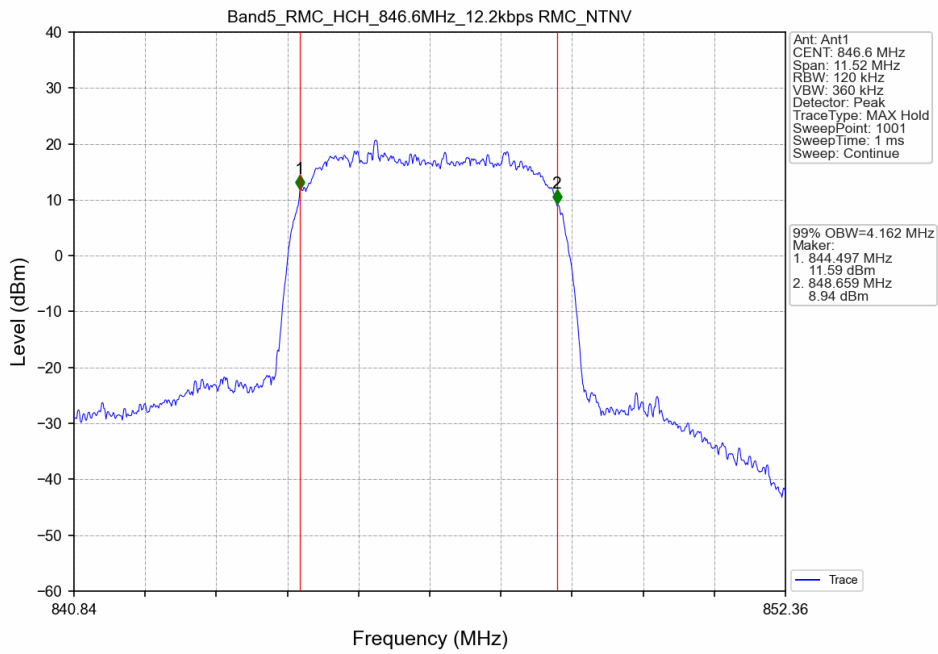

## 2. 99% & 26dB Bandwidth

### 2.1 Band5\_OBW

#### 2.1.1 Test Result

Band: 5						
ENV	Mode		Frequency (MHz)	99% Occupied Bandwidth (MHz)		Verdict
	Network	Subset		Result	Limit	
NTNV	RMC	12.2kbps RMC	826.4	4.161	/	Pass
			836.6	4.152	/	Pass
			846.6	4.162	/	Pass
	HSDPA	Subtest 1	826.4	4.153	/	Pass
			836.6	4.147	/	Pass
			846.6	4.170	/	Pass
	HSUPA	Subtest 1	826.4	4.160	/	Pass
			836.6	4.166	/	Pass
			846.6	4.176	/	Pass

## 2.1.2 Test Graph

Band5\_RMC\_HCH\_846.6MHz\_12.2kbps RMC\_NTNV

Band5\_HSDPA\_LCH\_826.4MHz\_Subtest 1\_NTNV

Band5\_HSDPA\_MCH\_836.6MHz\_Subtest 1\_NTNV

Band5\_HSDPA\_HCH\_846.6MHz\_Subtest 1\_NTNV

Band5\_HSUPA\_LCH\_826.4MHz\_Subtest 1\_NTNV