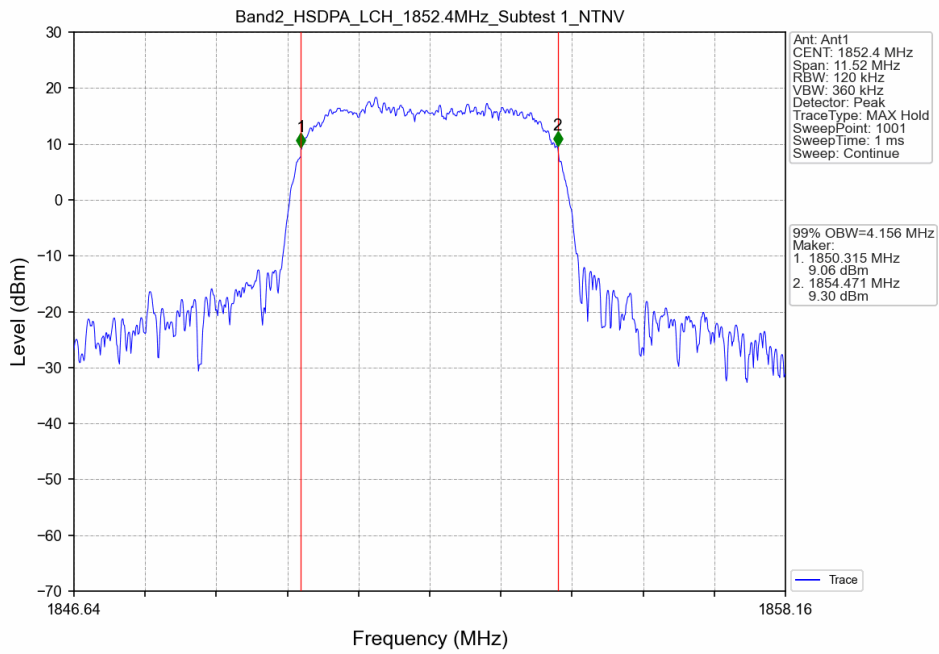

### 1.1.1 Test Result

Band: 2						
ENV	Mode		Frequency (MHz)	99% Occupied Bandwidth (MHz)		Verdict
	Network	Subset		Result	Limit	
NTNV	RMC	12.2kbps RMC	1852.4	4.178	/	Pass
			1880	4.155	/	Pass
			1907.6	4.162	/	Pass
	HSDPA	Subtest 1	1852.4	4.156	/	Pass
			1880	4.175	/	Pass
			1907.6	4.150	/	Pass
	HSUPA	Subtest 1	1852.4	4.178	/	Pass
			1880	4.165	/	Pass
			1907.6	4.158	/	Pass

## 1.1.2 Test Graph

Band2\_RMC\_HCH\_1907.6MHz\_12.2kbps RMC\_NTNV

Band2\_HSDPA\_LCH\_1852.4MHz\_Subtest 1\_NTNV

Band2\_HSDPA\_MCH\_1880MHz\_Subtest 1\_NTNV

Band2\_HSDPA\_HCH\_1907.6MHz\_Subtest 1\_NTNV