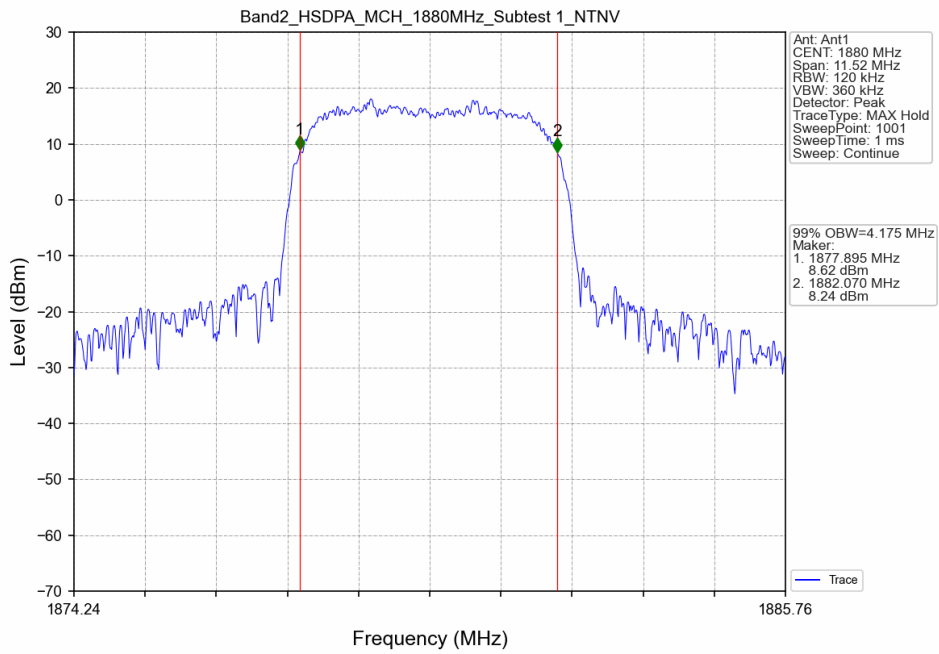

## 1.1.2 Test Graph

Band2\_RMC\_HCH\_1907.6MHz\_12.2kbps RMC\_NTNV

Band2\_HSDPA\_LCH\_1852.4MHz\_Subtest 1\_NTNV

Band2\_HSDPA\_MCH\_1880MHz\_Subtest 1\_NTNV

Band2\_HSDPA\_HCH\_1907.6MHz\_Subtest 1\_NTNV

### Band2\_HSUPA\_LCH\_1852.4MHz\_Subtest 1\_NTNV