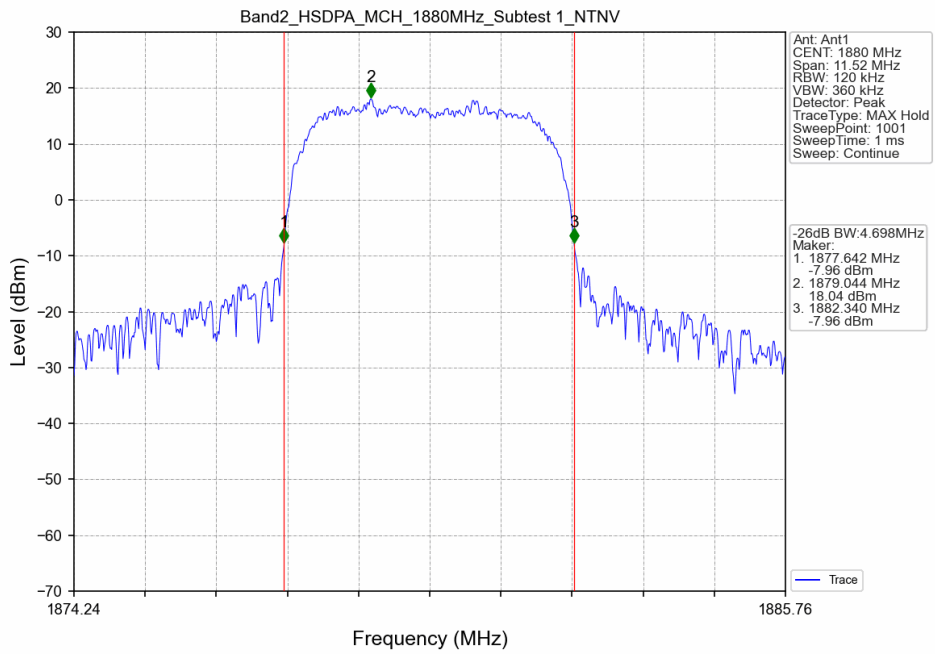

## 1.2.2 Test Graph

Band2\_RMC\_HCH\_1907.6MHz\_12.2kbps RMC\_NTNV

Band2\_HSDPA\_LCH\_1852.4MHz\_Subtest 1\_NTNV

### Band2\_HSDPA\_MCH\_1880MHz\_Subtest 1\_NTNV

### Band2\_HSDPA\_HCH\_1907.6MHz\_Subtest 1\_NTNV