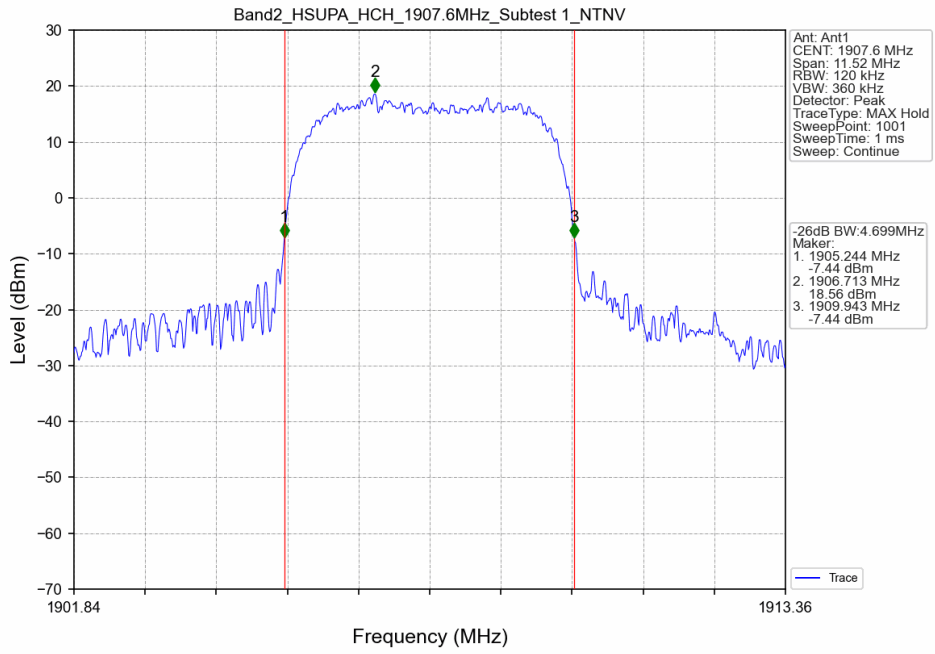

Band2_HSUPA_HCH_1907.6MHz_Subtest 1_NTNV

2. 99% & 26dB Bandwidth

2.1 Band5_OBW

2.1.1 Test Result

Band: 5						
ENV	Mode		Frequency (MHz)	99% Occupied Bandwidth (MHz)		Verdict
	Network	Subset		Result	Limit	
NTNV	RMC	12.2kbps RMC	826.4	4.161	/	Pass
			836.6	4.152	/	Pass
			846.6	4.162	/	Pass
	HSDPA	Subtest 1	826.4	4.153	/	Pass
			836.6	4.147	/	Pass
			846.6	4.170	/	Pass
	HSUPA	Subtest 1	826.4	4.160	/	Pass
			836.6	4.166	/	Pass
			846.6	4.176	/	Pass