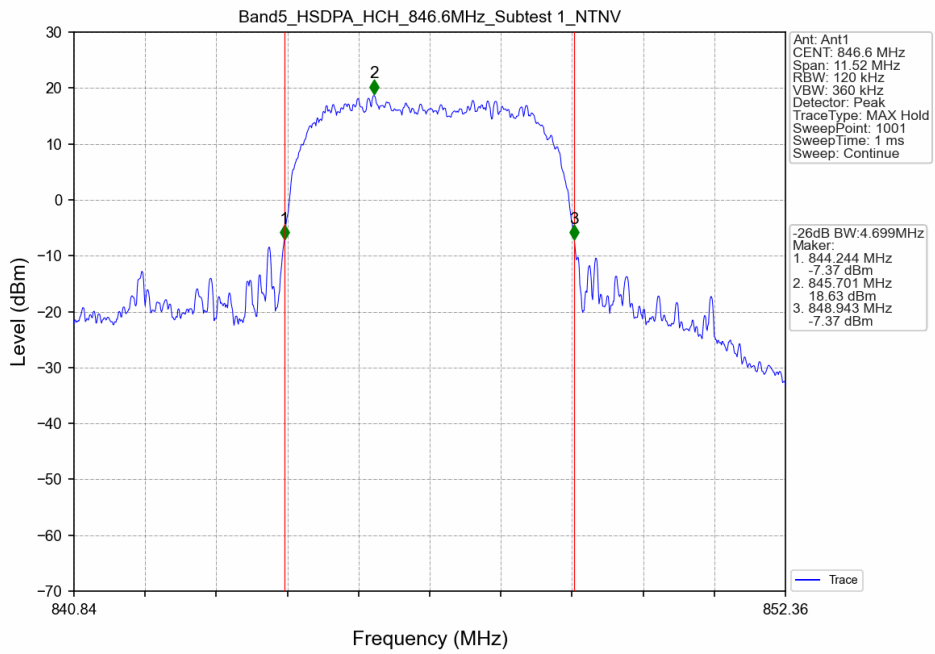

Band5_HSDPA_HCH_846.6MHz_Subtest 1_NTNV