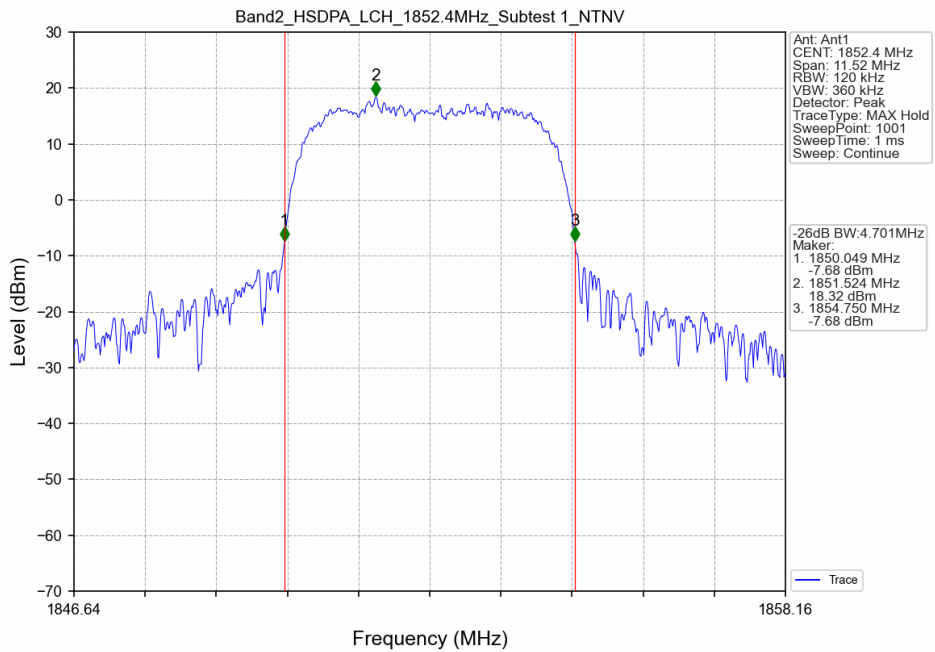

## 1.2.2 Test Graph

Band2\_RMC\_HCH\_1907.6MHz\_12.2kbps RMC\_NTNV

Band2\_HSDPA\_LCH\_1852.4MHz\_Subtest 1\_NTNV

### Band2\_HSDPA\_MCH\_1880MHz\_Subtest 1\_NTNV