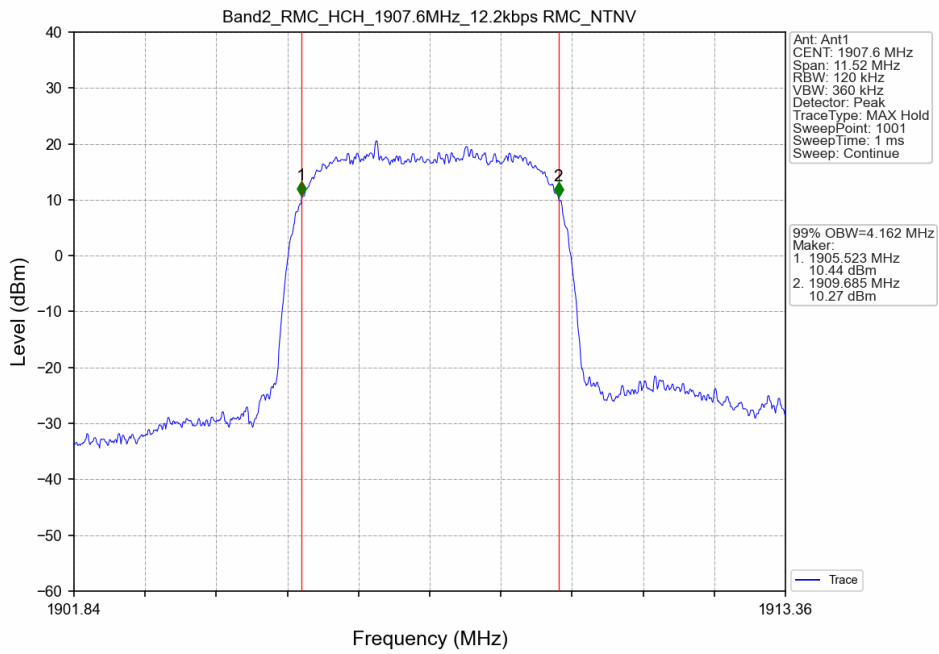

Band2_RMC_HCH_1907.6MHz_12.2kbps RMC_NTNV