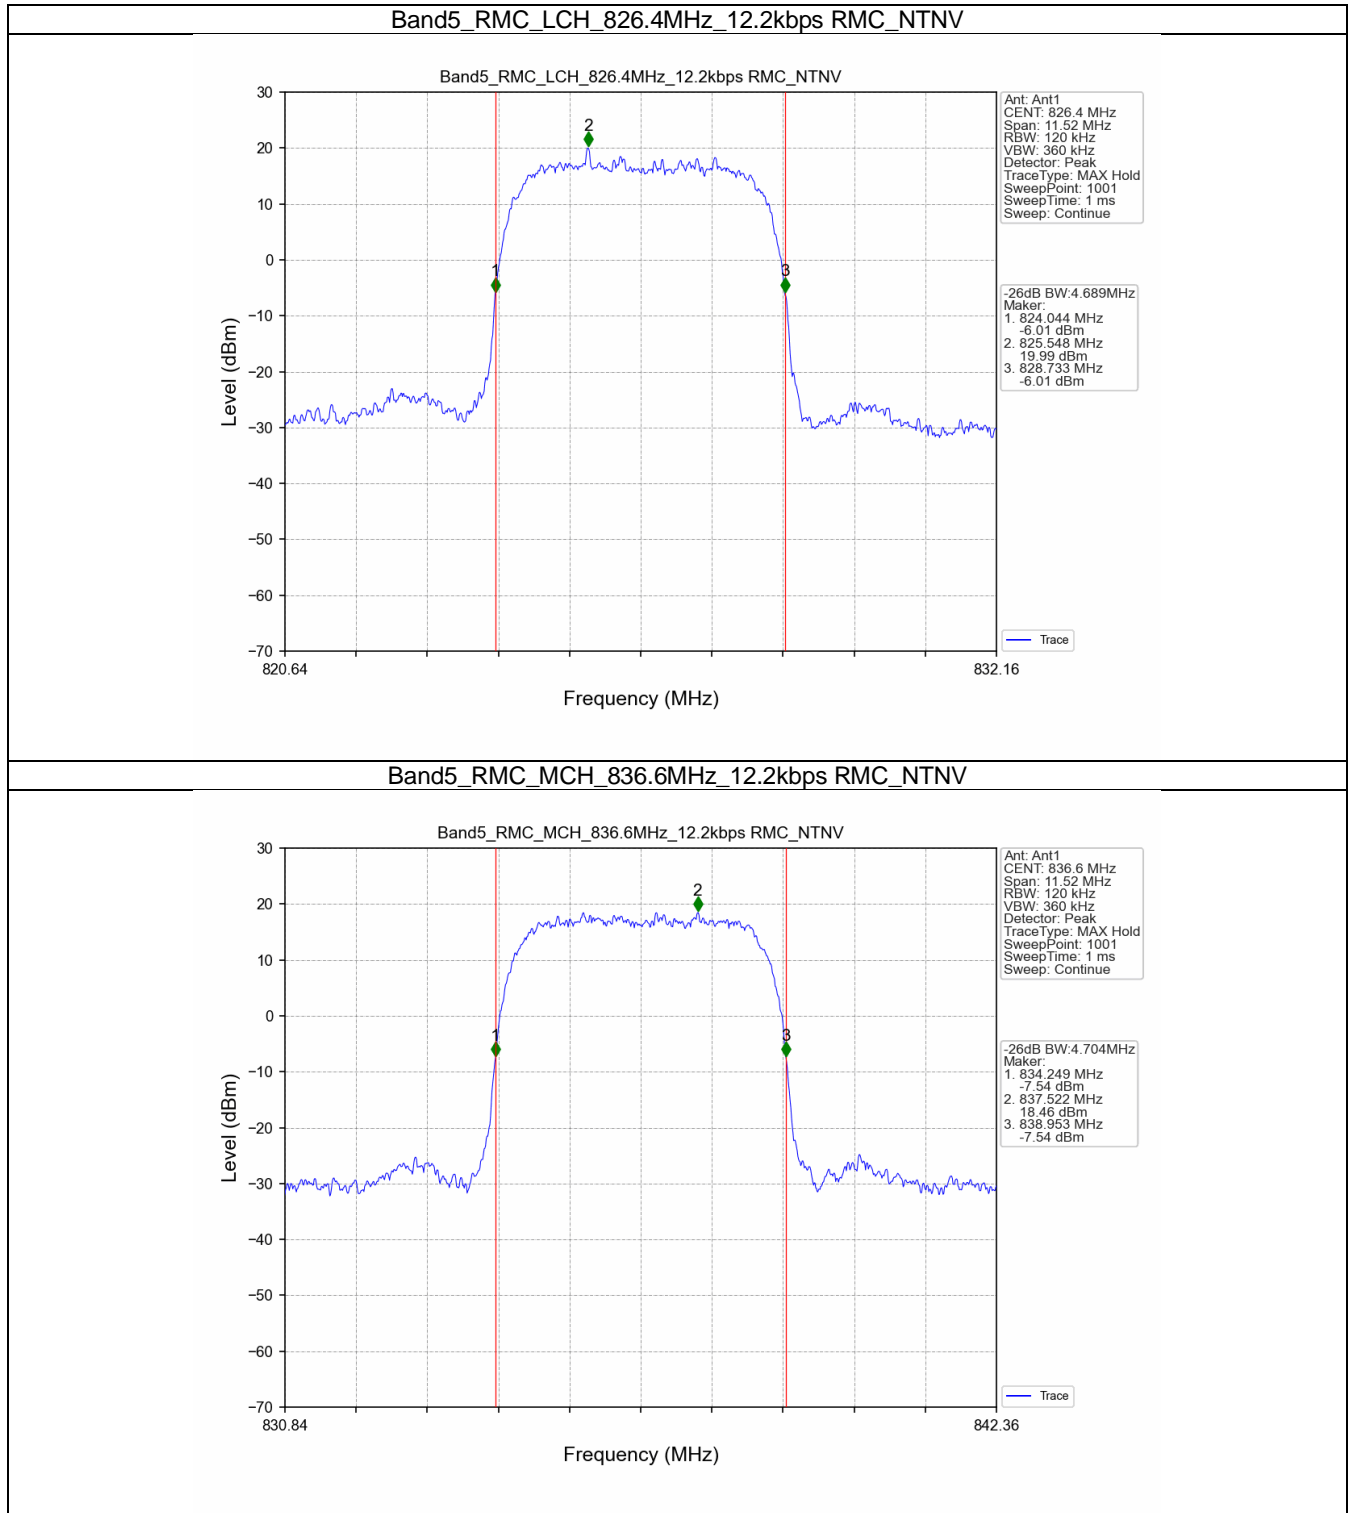

2.2 Band5_XDB

2.2.1 Test Result

Band: 5						
ENV	Mode		Frequency (MHz)	26dB Bandwidth (MHz)		Verdict
	Network	Subset		Result	Limit	
NTNV	RMC	12.2kbps RMC	826.4	4.689	/	Pass
			836.6	4.704	/	Pass
			846.6	4.683	/	Pass
	HSDPA	Subtest 1	826.4	4.700	/	Pass
			836.6	4.713	/	Pass
			846.6	4.699	/	Pass
	HSUPA	Subtest 1	826.4	4.719	/	Pass
			836.6	4.721	/	Pass
			846.6	4.725	/	Pass

2.2.2 Test Graph