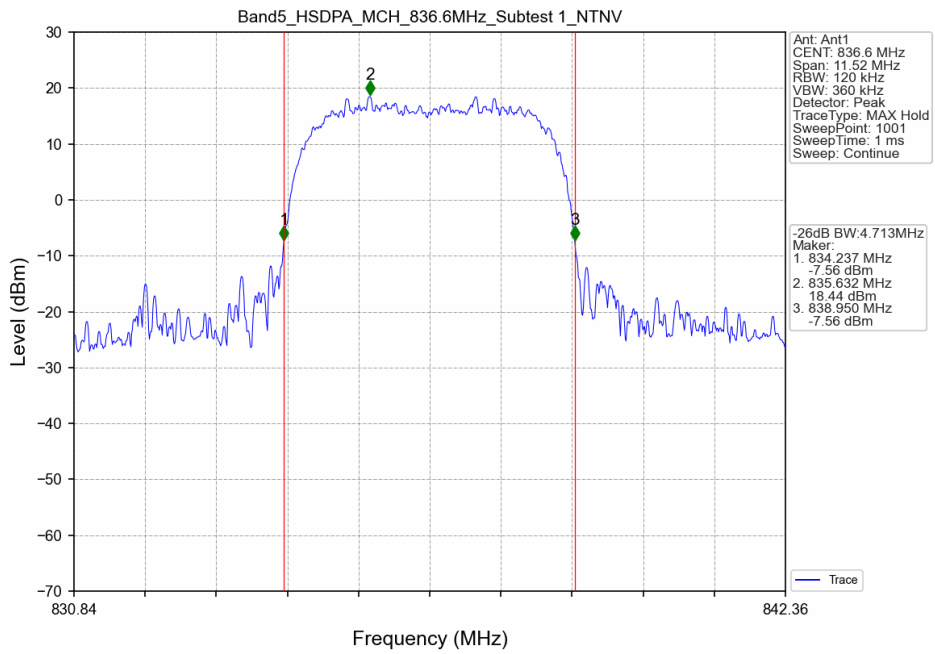

## 2.2.2 Test Graph

Band5\_RMC\_HCH\_846.6MHz\_12.2kbps RMC\_NTNV

Band5\_HSDPA\_LCH\_826.4MHz\_Subtest 1\_NTNV

### Band5\_HSDPA\_MCH\_836.6MHz\_Subtest 1\_NTNV