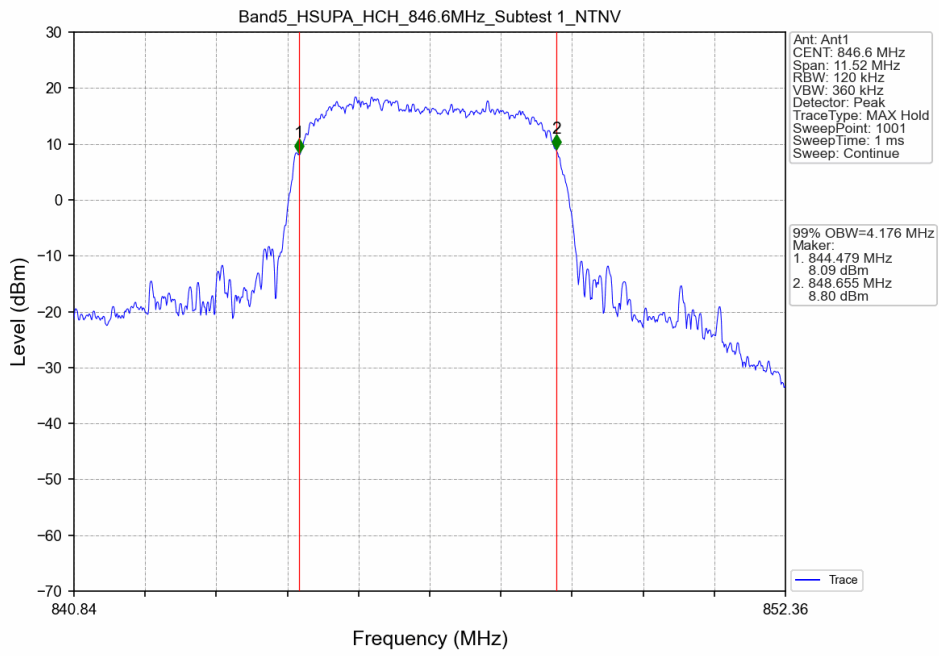

Band5_HSUPA_HCH_846.6MHz_Subtest 1_NTNV

2.2 Band5_XDB

2.2.1 Test Result

Band: 5						
ENV	Mode		Frequency (MHz)	26dB Bandwidth (MHz)		Verdict
	Network	Subset		Result	Limit	
NTNV	RMC	12.2kbps RMC	826.4	4.689	/	Pass
			836.6	4.704	/	Pass
			846.6	4.683	/	Pass
	HSDPA	Subtest 1	826.4	4.700	/	Pass
			836.6	4.713	/	Pass
			846.6	4.699	/	Pass
	HSUPA	Subtest 1	826.4	4.719	/	Pass
			836.6	4.721	/	Pass
			846.6	4.725	/	Pass