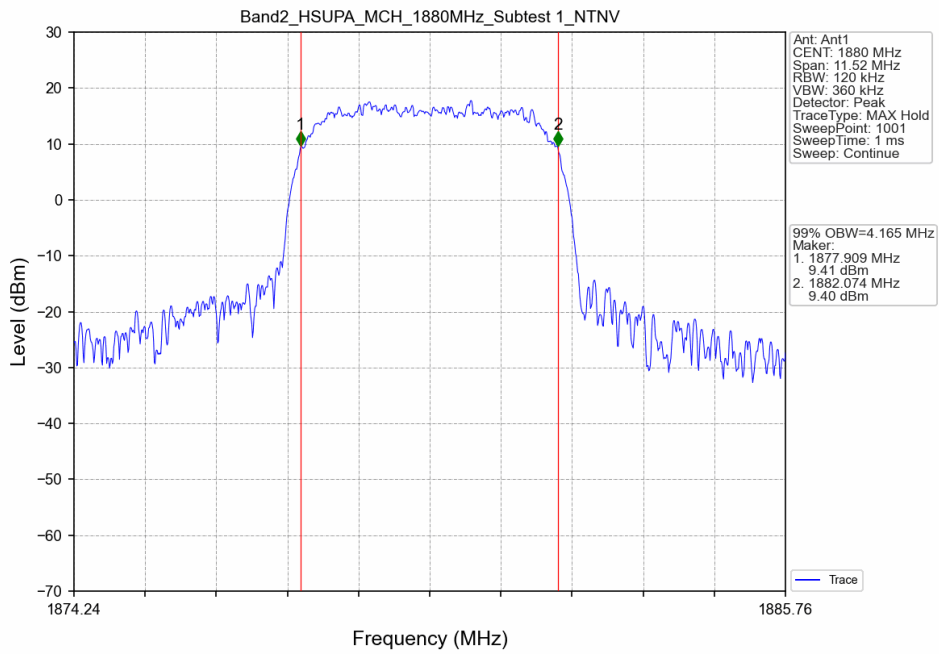

Band2_HSUPA_MCH_1880MHz_Subtest 1_NTNV