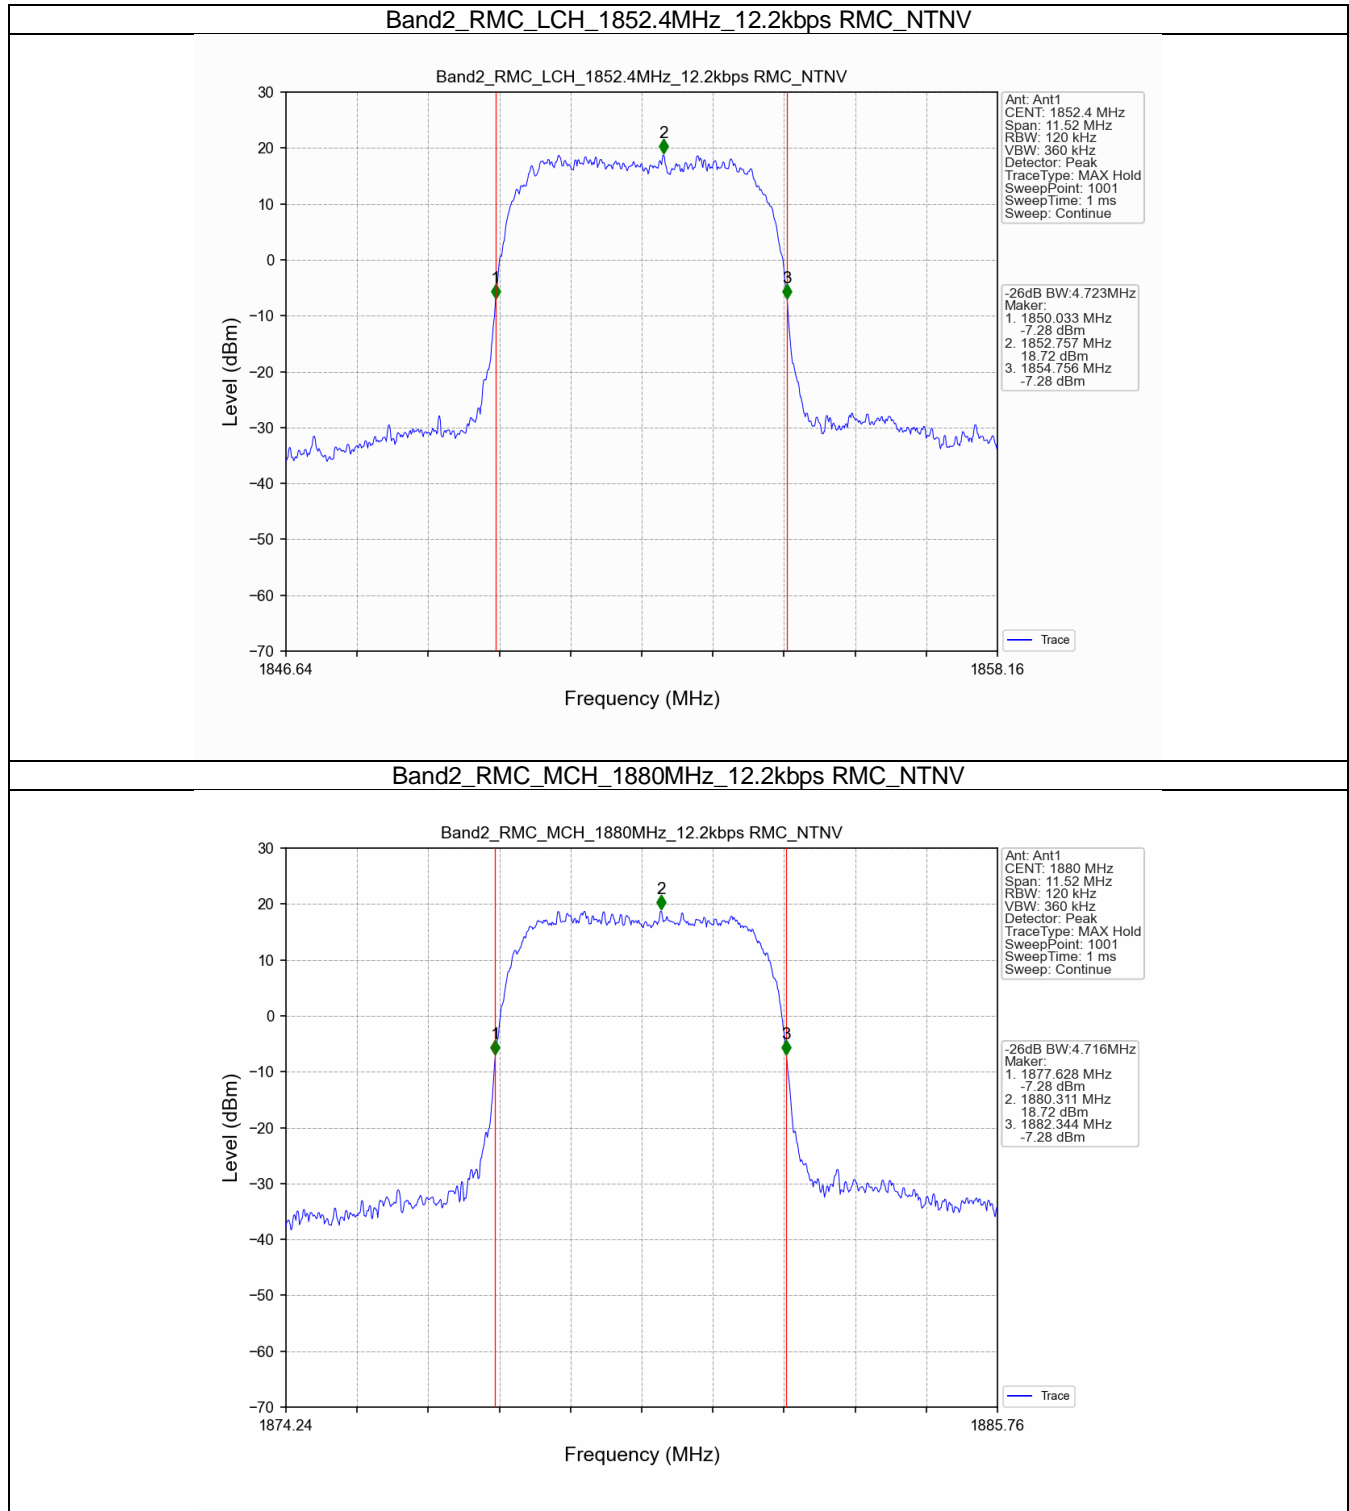

1.2 Band2_XDB

1.2.1 Test Result

Band: 2						
ENV	Mode		Frequency (MHz)	26dB Bandwidth (MHz)		Verdict
	Network	Subset		Result	Limit	
NTNV	RMC	12.2kbps RMC	1852.4	4.723	/	Pass
			1880	4.716	/	Pass
			1907.6	4.695	/	Pass
	HSDPA	Subtest 1	1852.4	4.701	/	Pass
			1880	4.698	/	Pass
			1907.6	4.704	/	Pass
	HSUPA	Subtest 1	1852.4	4.720	/	Pass
			1880	4.703	/	Pass
			1907.6	4.699	/	Pass

1.2.2 Test Graph