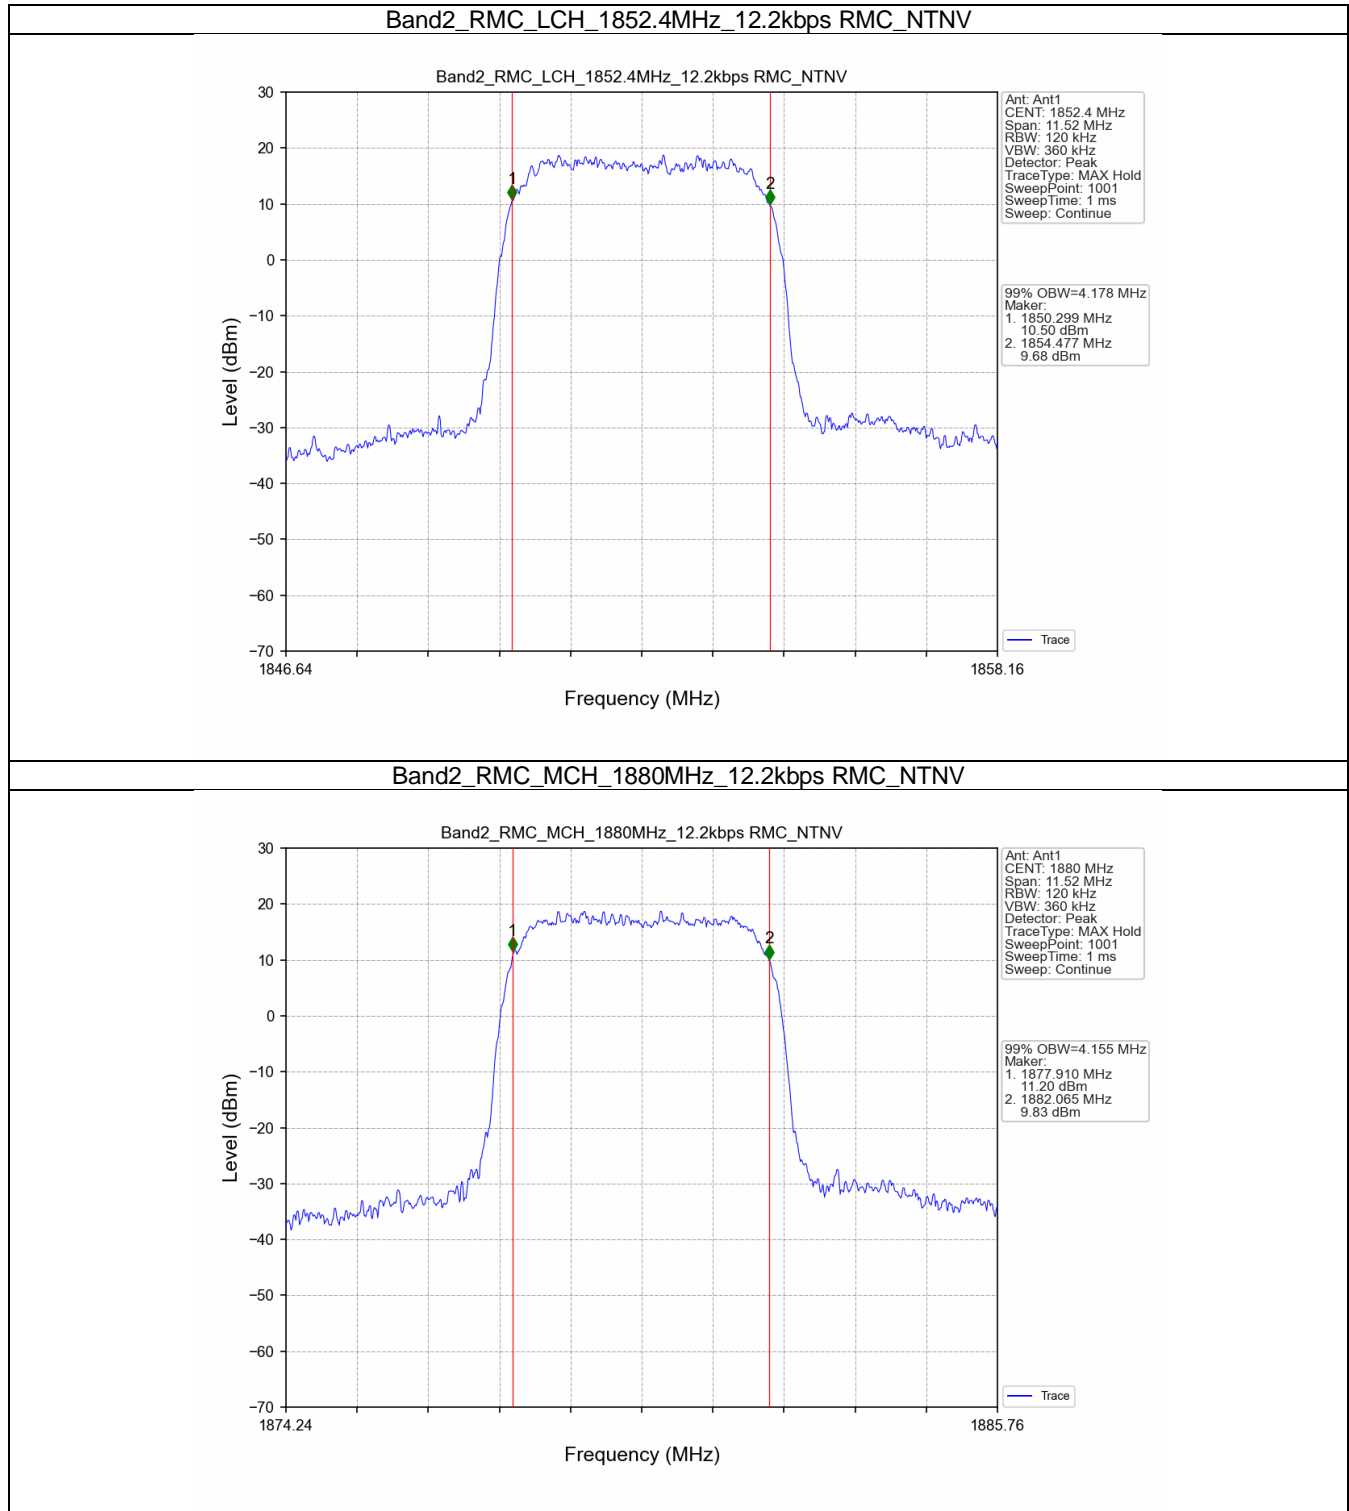

1. 99% & 26dB Bandwidth

1.1 Band2_OBW

1.1.1 Test Result

Band: 2						
ENV	Mode		Frequency (MHz)	99% Occupied Bandwidth (MHz)		Verdict
	Network	Subset		Result	Limit	
NTNV	RMC	12.2kbps RMC	1852.4	4.178	/	Pass
			1880	4.155	/	Pass
			1907.6	4.162	/	Pass
	HSDPA	Subtest 1	1852.4	4.156	/	Pass
			1880	4.175	/	Pass
			1907.6	4.150	/	Pass
	HSUPA	Subtest 1	1852.4	4.178	/	Pass
			1880	4.165	/	Pass
			1907.6	4.158	/	Pass

1.1.2 Test Graph