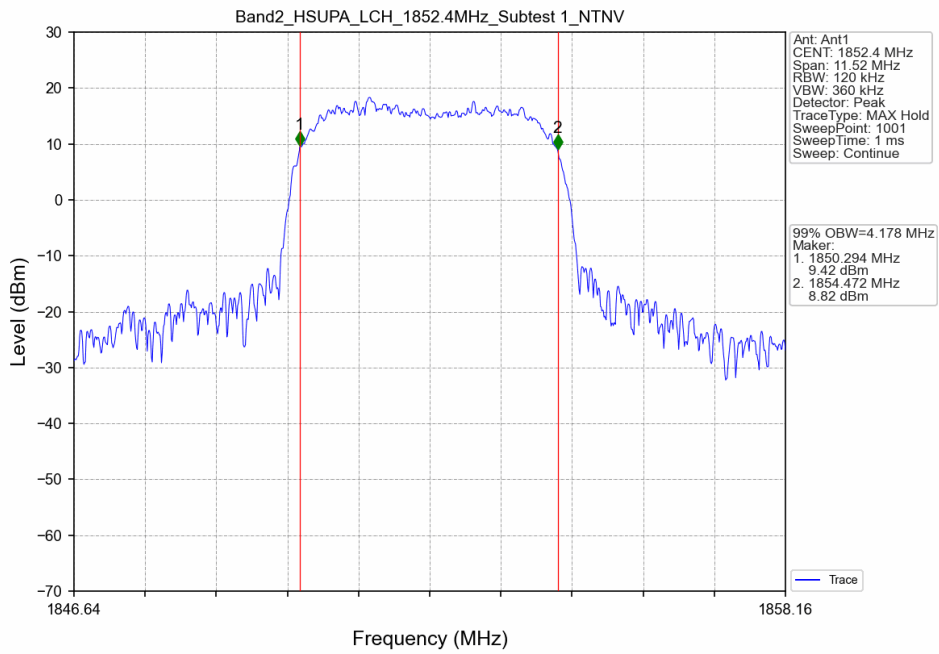

## 1.1.2 Test Graph

Band2\_RMC\_HCH\_1907.6MHz\_12.2kbps RMC\_NTNV

Band2\_HSDPA\_LCH\_1852.4MHz\_Subtest 1\_NTNV

Band2\_HSDPA\_MCH\_1880MHz\_Subtest 1\_NTNV

Band2\_HSDPA\_HCH\_1907.6MHz\_Subtest 1\_NTNV

### Band2\_HSUPA\_LCH\_1852.4MHz\_Subtest 1\_NTNV