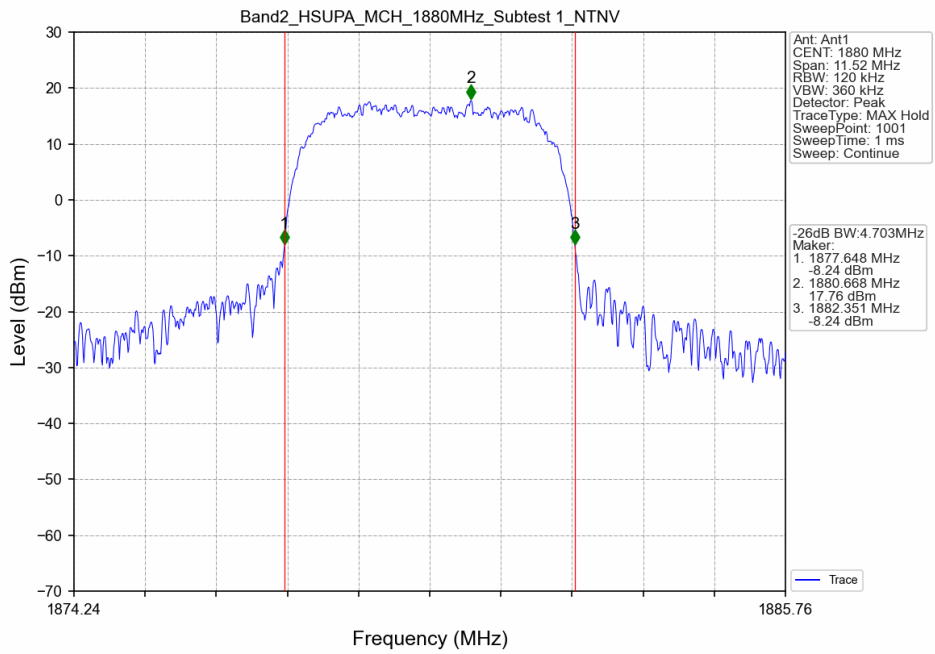

Band2_HSUPA_MCH_1880MHz_Subtest 1_NTNV