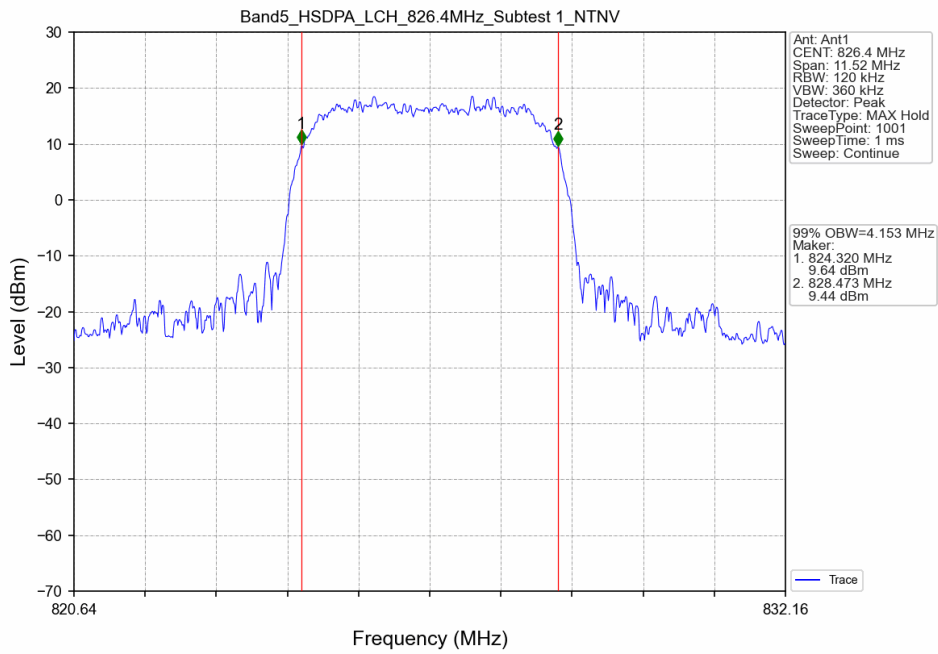

## 2. 99% & 26dB Bandwidth

#### 2.1.1 Test Result

Band: 5						
ENV	Mode		Frequency (MHz)	99% Occupied Bandwidth (MHz)		Verdict
	Network	Subset		Result	Limit	
NTNV	RMC	12.2kbps RMC	826.4	4.161	/	Pass
			836.6	4.152	/	Pass
			846.6	4.162	/	Pass
	HSDPA	Subtest 1	826.4	4.153	/	Pass
			836.6	4.147	/	Pass
			846.6	4.170	/	Pass
	HSUPA	Subtest 1	826.4	4.160	/	Pass
			836.6	4.166	/	Pass
			846.6	4.176	/	Pass

## 2.1.2 Test Graph

Band5\_RMC\_HCH\_846.6MHz\_12.2kbps RMC\_NTNV

Band5\_HSDPA\_LCH\_826.4MHz\_Subtest 1\_NTNV

Band5\_HSDPA\_MCH\_836.6MHz\_Subtest 1\_NTNV

Band5\_HSDPA\_HCH\_846.6MHz\_Subtest 1\_NTNV

Band5\_HSUPA\_LCH\_826.4MHz\_Subtest 1\_NTNV