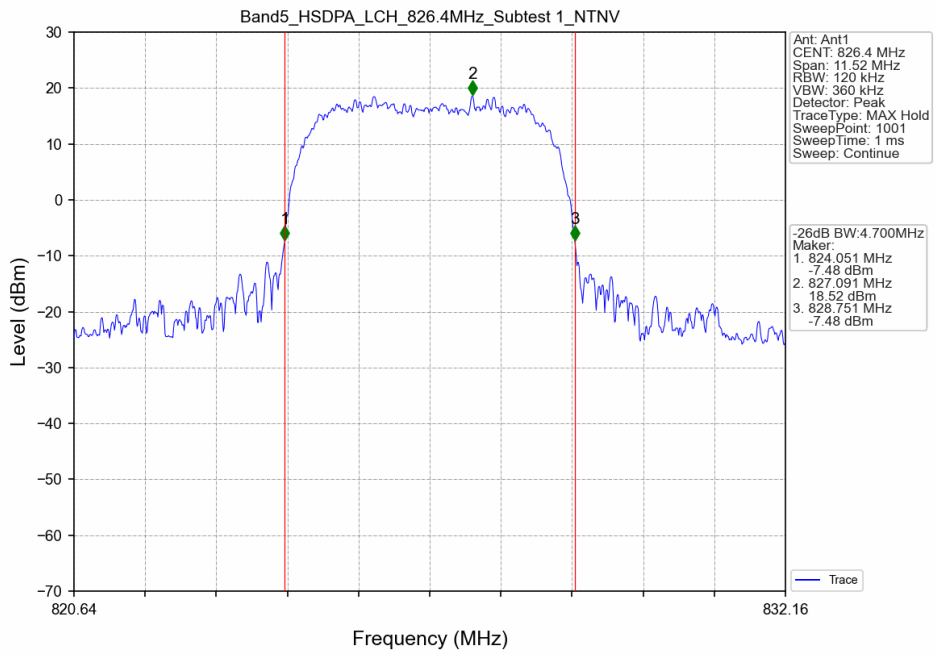

### 2.2.1 Test Result

Band: 5						
ENV	Mode		Frequency (MHz)	26dB Bandwidth (MHz)		Verdict
	Network	Subset		Result	Limit	
NTNV	RMC	12.2kbps RMC	826.4	4.689	/	Pass
			836.6	4.704	/	Pass
			846.6	4.683	/	Pass
	HSDPA	Subtest 1	826.4	4.700	/	Pass
			836.6	4.713	/	Pass
			846.6	4.699	/	Pass
	HSUPA	Subtest 1	826.4	4.719	/	Pass
			836.6	4.721	/	Pass
			846.6	4.725	/	Pass

## 2.2.2 Test Graph

Band5\_RMC\_HCH\_846.6MHz\_12.2kbps RMC\_NTNV

Band5\_HSDPA\_LCH\_826.4MHz\_Subtest 1\_NTNV