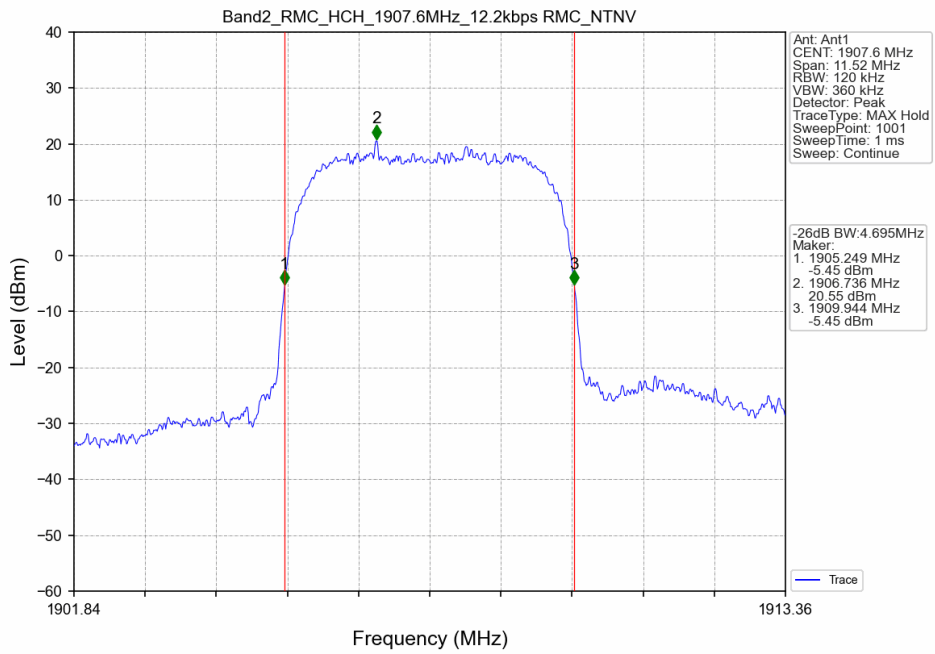

### 1.2.1 Test Result

Band: 2						
ENV	Mode		Frequency (MHz)	26dB Bandwidth (MHz)		Verdict
	Network	Subset		Result	Limit	
NTNV	RMC	12.2kbps RMC	1852.4	4.723	/	Pass
			1880	4.716	/	Pass
			1907.6	4.695	/	Pass
	HSDPA	Subtest 1	1852.4	4.701	/	Pass
			1880	4.698	/	Pass
			1907.6	4.704	/	Pass
	HSUPA	Subtest 1	1852.4	4.720	/	Pass
			1880	4.703	/	Pass
			1907.6	4.699	/	Pass

## 1.2.2 Test Graph

Band2\_RMC\_HCH\_1907.6MHz\_12.2kbps RMC\_NTNV

Band2\_HSDPA\_LCH\_1852.4MHz\_Subtest 1\_NTNV