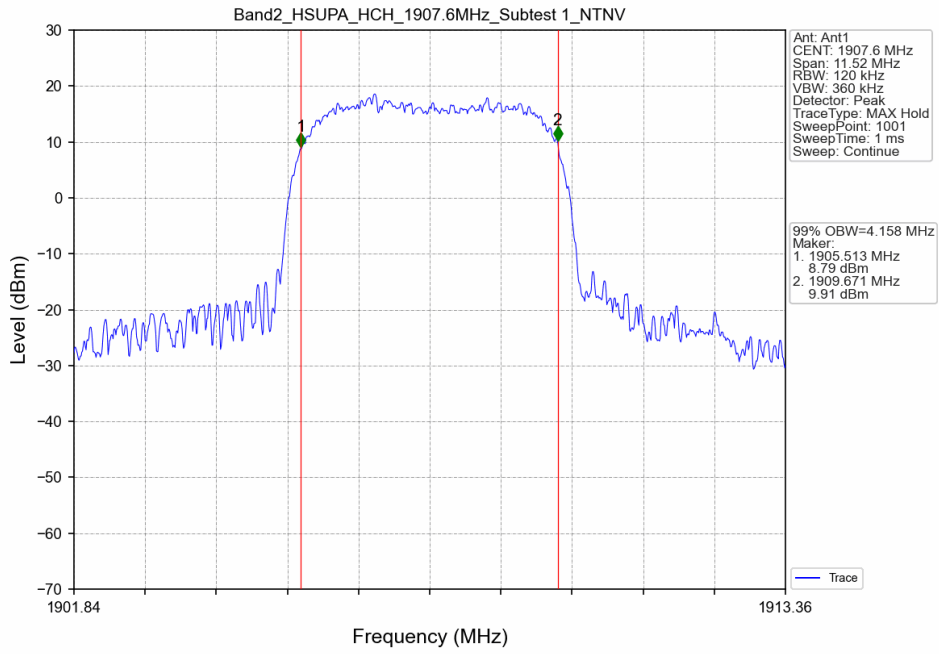

Band2_HSUPA_HCH_1907.6MHz_Subtest 1_NTNV

1.2 Band2_XDB

1.2.1 Test Result

Band: 2						
ENV	Mode		Frequency (MHz)	26dB Bandwidth (MHz)		Verdict
	Network	Subset		Result	Limit	
NTNV	RMC	12.2kbps RMC	1852.4	4.723	/	Pass
			1880	4.716	/	Pass
			1907.6	4.695	/	Pass
	HSDPA	Subtest 1	1852.4	4.701	/	Pass
			1880	4.698	/	Pass
			1907.6	4.704	/	Pass
	HSUPA	Subtest 1	1852.4	4.720	/	Pass
			1880	4.703	/	Pass
			1907.6	4.699	/	Pass