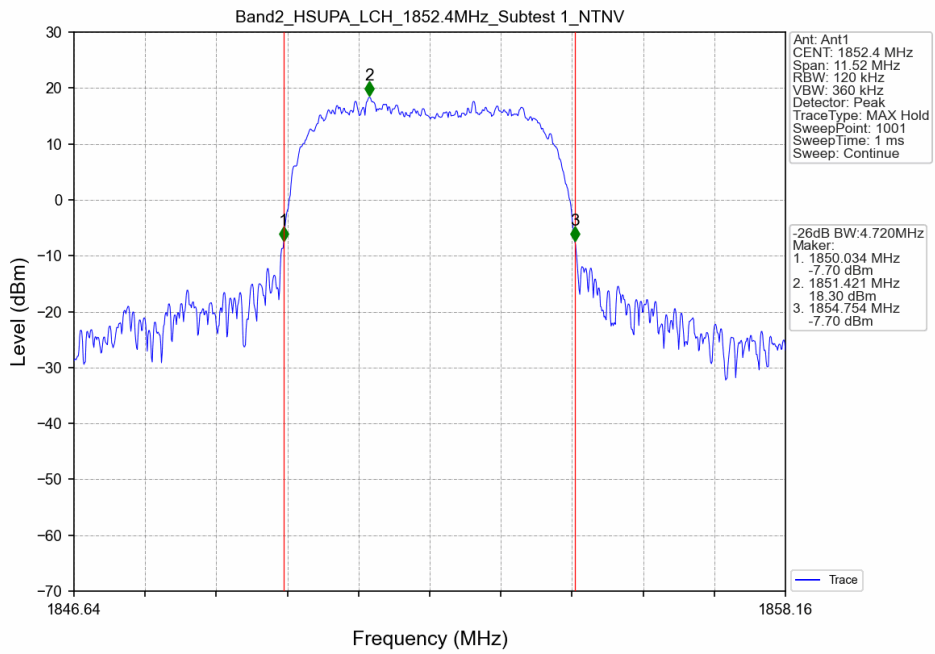

Band2_HSUPA_LCH_1852.4MHz_Subtest 1_NTNV