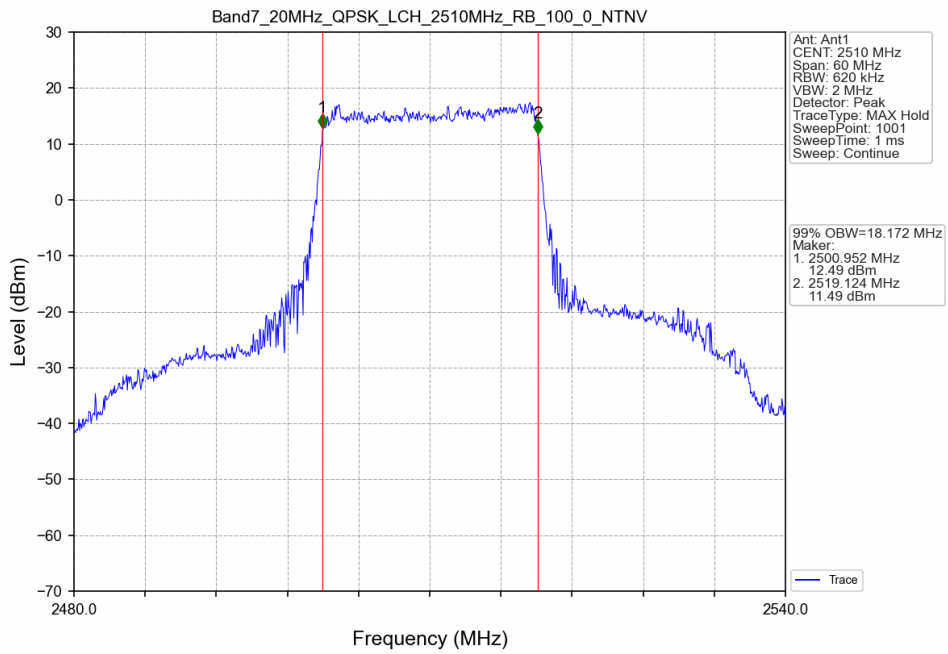

Band7_15MHz_QPSK_MCH_2535MHz_RB_75_0_NTNV

Band7_15MHz_QPSK_HCH_2562.5MHz_RB_75_0_NTNV

Band7_15MHz_16QAM_LCH_2507.5MHz_RB_75_0_NTNV

Band7_15MHz_16QAM_MCH_2535MHz_RB_75_0_NTNV

Band7_15MHz_16QAM_HCH_2562.5MHz_RB_75_0_NTNV

Band7_20MHz_QPSK_LCH_2510MHz_RB_100_0_NTNV

Band7_20MHz_QPSK_MCH_2535MHz_RB_100_0_NTNV

Band7_20MHz_QPSK_HCH_2560MHz_RB_100_0_NTNV

Band7_20MHz_16QAM_LCH_2510MHz_RB_100_0_NTNV

Band7_20MHz_16QAM_MCH_2535MHz_RB_100_0_NTNV

Band7_20MHz_16QAM_HCH_2560MHz_RB_100_0_NTNV

14.2 Band7_XDB

14.2.1 Test Result

Band: 7 / NTNV							
Bandwidth (MHz)	Modulation	Frequency (MHz)	RB Allocation		26dB Bandwidth (MHz)		Verdict
			Size	Offset	Result	Limit	
5	QPSK	2502.5	25	0	5.392	/	Pass
		2535	25	0	5.821	/	Pass
		2567.5	25	0	5.530	/	Pass
	16QAM	2502.5	25	0	5.756	/	Pass
		2535	25	0	5.737	/	Pass
		2567.5	25	0	5.693	/	Pass
10	QPSK	2505	50	0	10.163	/	Pass
		2535	50	0	10.339	/	Pass
		2565	50	0	10.341	/	Pass
	16QAM	2505	50	0	10.581	/	Pass
		2535	50	0	10.459	/	Pass
		2565	50	0	10.461	/	Pass
15	QPSK	2507.5	75	0	15.716	/	Pass
		2535	75	0	16.291	/	Pass
		2562.5	75	0	15.679	/	Pass
	16QAM	2507.5	75	0	15.926	/	Pass
		2535	75	0	15.292	/	Pass
		2562.5	75	0	15.235	/	Pass
20	QPSK	2510	100	0	20.489	/	Pass
		2535	100	0	20.165	/	Pass
		2560	100	0	20.745	/	Pass
	16QAM	2510	100	0	20.385	/	Pass
		2535	100	0	20.675	/	Pass
		2560	100	0	20.993	/	Pass