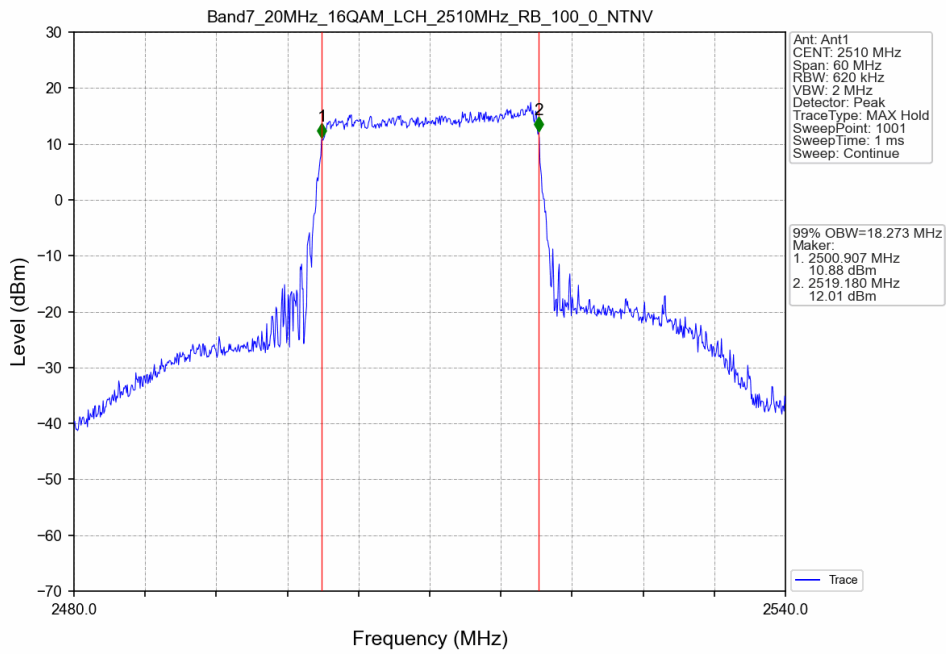

Band7_20MHz_QPSK_LCH_2510MHz_RB_100_0_NTNV

Band7_20MHz_QPSK_MCH_2535MHz_RB_100_0_NTNV

Band7_20MHz_QPSK_HCH_2560MHz_RB_100_0_NTNV

Band7_20MHz_16QAM_LCH_2510MHz_RB_100_0_NTNV

Band7_20MHz_16QAM_MCH_2535MHz_RB_100_0_NTNV

Band7_20MHz_16QAM_HCH_2560MHz_RB_100_0_NTNV

14.2 Band7_XDB

14.2.1 Test Result

Band: 7 / NTNV							
Bandwidth (MHz)	Modulation	Frequency (MHz)	RB Allocation		26dB Bandwidth (MHz)		Verdict
			Size	Offset	Result	Limit	
5	QPSK	2502.5	25	0	5.392	/	Pass
		2535	25	0	5.821	/	Pass
		2567.5	25	0	5.530	/	Pass
	16QAM	2502.5	25	0	5.756	/	Pass
		2535	25	0	5.737	/	Pass
		2567.5	25	0	5.693	/	Pass
10	QPSK	2505	50	0	10.163	/	Pass
		2535	50	0	10.339	/	Pass
		2565	50	0	10.341	/	Pass
	16QAM	2505	50	0	10.581	/	Pass
		2535	50	0	10.459	/	Pass
		2565	50	0	10.461	/	Pass
15	QPSK	2507.5	75	0	15.716	/	Pass
		2535	75	0	16.291	/	Pass
		2562.5	75	0	15.679	/	Pass
	16QAM	2507.5	75	0	15.926	/	Pass
		2535	75	0	15.292	/	Pass
		2562.5	75	0	15.235	/	Pass
20	QPSK	2510	100	0	20.489	/	Pass
		2535	100	0	20.165	/	Pass
		2560	100	0	20.745	/	Pass
	16QAM	2510	100	0	20.385	/	Pass
		2535	100	0	20.675	/	Pass
		2560	100	0	20.993	/	Pass