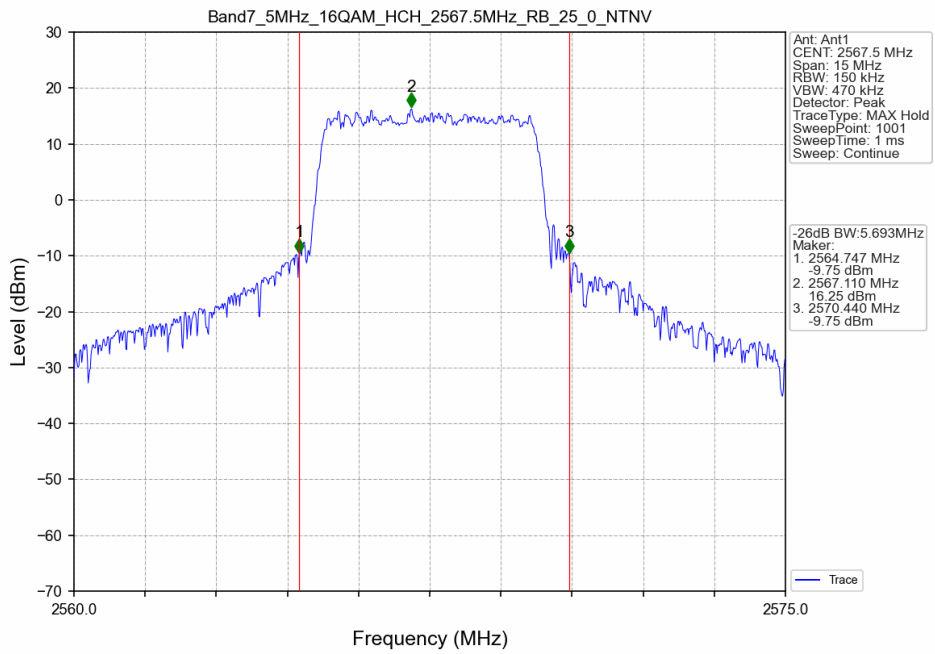

Band7_20MHz_16QAM_HCH_2560MHz_RB_100_0_NTNV

14.2 Band7_XDB

14.2.1 Test Result

Band: 7 / NTNV							
Bandwidth (MHz)	Modulation	Frequency (MHz)	RB Allocation		26dB Bandwidth (MHz)		Verdict
			Size	Offset	Result	Limit	
5	QPSK	2502.5	25	0	5.392	/	Pass
		2535	25	0	5.821	/	Pass
		2567.5	25	0	5.530	/	Pass
	16QAM	2502.5	25	0	5.756	/	Pass
		2535	25	0	5.737	/	Pass
		2567.5	25	0	5.693	/	Pass
10	QPSK	2505	50	0	10.163	/	Pass
		2535	50	0	10.339	/	Pass
		2565	50	0	10.341	/	Pass
	16QAM	2505	50	0	10.581	/	Pass
		2535	50	0	10.459	/	Pass
		2565	50	0	10.461	/	Pass
15	QPSK	2507.5	75	0	15.716	/	Pass
		2535	75	0	16.291	/	Pass
		2562.5	75	0	15.679	/	Pass
	16QAM	2507.5	75	0	15.926	/	Pass
		2535	75	0	15.292	/	Pass
		2562.5	75	0	15.235	/	Pass
20	QPSK	2510	100	0	20.489	/	Pass
		2535	100	0	20.165	/	Pass
		2560	100	0	20.745	/	Pass
	16QAM	2510	100	0	20.385	/	Pass
		2535	100	0	20.675	/	Pass
		2560	100	0	20.993	/	Pass

14.2.2 Test Graph

Band7_5MHz_QPSK_HCH_2567.5MHz_RB_25_0_NTNV

Band7_5MHz_16QAM_LCH_2502.5MHz_RB_25_0_NTNV

Band7_5MHz_16QAM_MCH_2535MHz_RB_25_0_NTNV

Band7_5MHz_16QAM_HCH_2567.5MHz_RB_25_0_NTNV

Band7_10MHz_QPSK_LCH_2505MHz_RB_50_0_NTNV

Band7_10MHz_QPSK_MCH_2535MHz_RB_50_0_NTNV

Band7_10MHz_QPSK_HCH_2565MHz_RB_50_0_NTNV

Band7_10MHz_16QAM_LCH_2505MHz_RB_50_0_NTNV

Band7_10MHz_16QAM_MCH_2535MHz_RB_50_0_NTNV

Band7_10MHz_16QAM_HCH_2565MHz_RB_50_0_NTNV