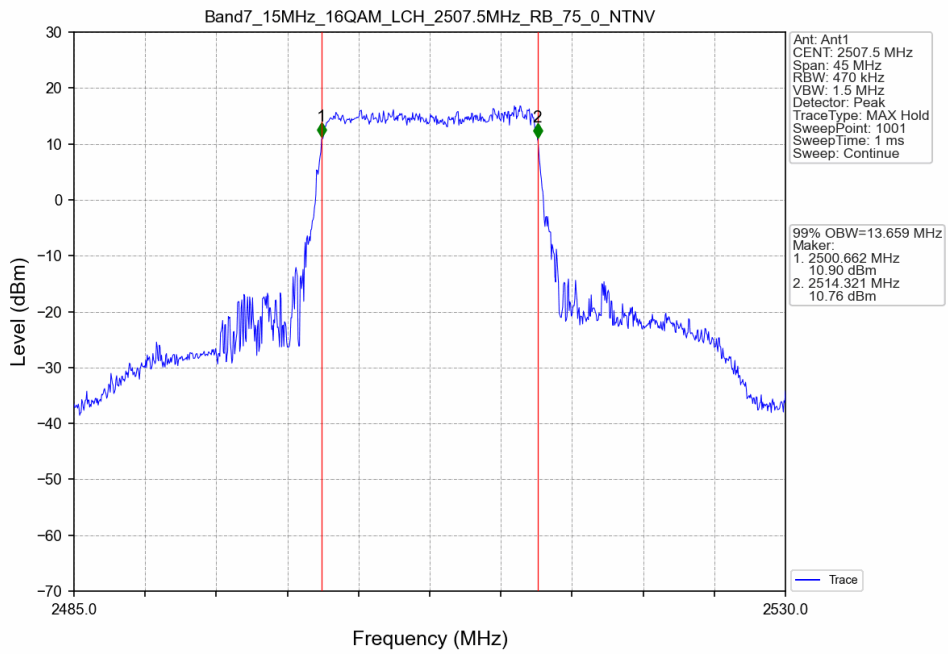

Band7_10MHz_QPSK_HCH_2565MHz_RB_50_0_NTNV

Band7_10MHz_16QAM_LCH_2505MHz_RB_50_0_NTNV

Band7_10MHz_16QAM_MCH_2535MHz_RB_50_0_NTNV

Band7_10MHz_16QAM_HCH_2565MHz_RB_50_0_NTNV

Band7_15MHz_QPSK_LCH_2507.5MHz_RB_75_0_NTNV

Band7_15MHz_QPSK_MCH_2535MHz_RB_75_0_NTNV

Band7_15MHz_QPSK_HCH_2562.5MHz_RB_75_0_NTNV

Band7_15MHz_16QAM_LCH_2507.5MHz_RB_75_0_NTNV

Band7_15MHz_16QAM_MCH_2535MHz_RB_75_0_NTNV

Band7_15MHz_16QAM_HCH_2562.5MHz_RB_75_0_NTNV

Band7_20MHz_QPSK_LCH_2510MHz_RB_100_0_NTNV

Band7_20MHz_QPSK_MCH_2535MHz_RB_100_0_NTNV

Band7_20MHz_QPSK_HCH_2560MHz_RB_100_0_NTNV

Band7_20MHz_16QAM_LCH_2510MHz_RB_100_0_NTNV

Band7_20MHz_16QAM_MCH_2535MHz_RB_100_0_NTNV

Band7_20MHz_16QAM_HCH_2560MHz_RB_100_0_NTNV

14.2 Band7_XDB

14.2.1 Test Result

Band: 7 / NTNV							
Bandwidth (MHz)	Modulation	Frequency (MHz)	RB Allocation		26dB Bandwidth (MHz)		Verdict
			Size	Offset	Result	Limit	
5	QPSK	2502.5	25	0	5.392	/	Pass
		2535	25	0	5.821	/	Pass
		2567.5	25	0	5.530	/	Pass
	16QAM	2502.5	25	0	5.756	/	Pass
		2535	25	0	5.737	/	Pass
		2567.5	25	0	5.693	/	Pass
10	QPSK	2505	50	0	10.163	/	Pass
		2535	50	0	10.339	/	Pass
		2565	50	0	10.341	/	Pass
	16QAM	2505	50	0	10.581	/	Pass
		2535	50	0	10.459	/	Pass
		2565	50	0	10.461	/	Pass
15	QPSK	2507.5	75	0	15.716	/	Pass
		2535	75	0	16.291	/	Pass
		2562.5	75	0	15.679	/	Pass
	16QAM	2507.5	75	0	15.926	/	Pass
		2535	75	0	15.292	/	Pass
		2562.5	75	0	15.235	/	Pass
20	QPSK	2510	100	0	20.489	/	Pass
		2535	100	0	20.165	/	Pass
		2560	100	0	20.745	/	Pass
	16QAM	2510	100	0	20.385	/	Pass
		2535	100	0	20.675	/	Pass
		2560	100	0	20.993	/	Pass