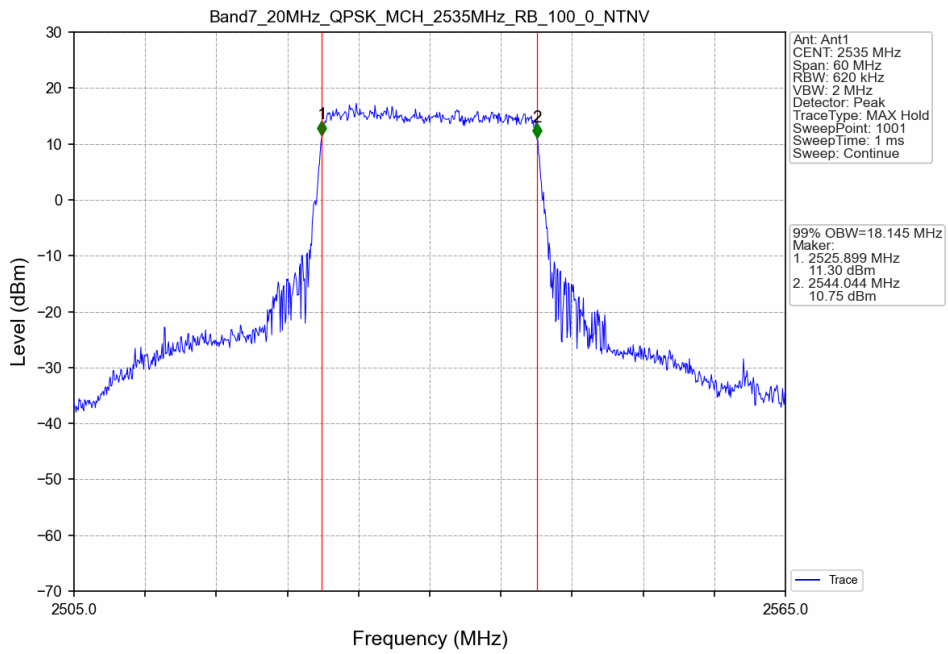

Band7_15MHz_QPSK_MCH_2535MHz_RB_75_0_NTNV

Band7_15MHz_QPSK_HCH_2562.5MHz_RB_75_0_NTNV

Band7_15MHz_16QAM_LCH_2507.5MHz_RB_75_0_NTNV

Band7_15MHz_16QAM_MCH_2535MHz_RB_75_0_NTNV

Band7_15MHz_16QAM_HCH_2562.5MHz_RB_75_0_NTNV

Band7_20MHz_QPSK_LCH_2510MHz_RB_100_0_NTNV

Band7_20MHz_QPSK_MCH_2535MHz_RB_100_0_NTNV

Band7_20MHz_QPSK_HCH_2560MHz_RB_100_0_NTNV

Band7_20MHz_16QAM_LCH_2510MHz_RB_100_0_NTNV

Band7_20MHz_16QAM_MCH_2535MHz_RB_100_0_NTNV

Band7_20MHz_16QAM_HCH_2560MHz_RB_100_0_NTNV

14.2 Band7_XDB

14.2.1 Test Result

Band: 7 / NTNV							
Bandwidth (MHz)	Modulation	Frequency (MHz)	RB Allocation		26dB Bandwidth (MHz)		Verdict
			Size	Offset	Result	Limit	
5	QPSK	2502.5	25	0	5.392	/	Pass
		2535	25	0	5.821	/	Pass
		2567.5	25	0	5.530	/	Pass
	16QAM	2502.5	25	0	5.756	/	Pass
		2535	25	0	5.737	/	Pass
		2567.5	25	0	5.693	/	Pass
10	QPSK	2505	50	0	10.163	/	Pass
		2535	50	0	10.339	/	Pass
		2565	50	0	10.341	/	Pass
	16QAM	2505	50	0	10.581	/	Pass
		2535	50	0	10.459	/	Pass
		2565	50	0	10.461	/	Pass
15	QPSK	2507.5	75	0	15.716	/	Pass
		2535	75	0	16.291	/	Pass
		2562.5	75	0	15.679	/	Pass
	16QAM	2507.5	75	0	15.926	/	Pass
		2535	75	0	15.292	/	Pass
		2562.5	75	0	15.235	/	Pass
20	QPSK	2510	100	0	20.489	/	Pass
		2535	100	0	20.165	/	Pass
		2560	100	0	20.745	/	Pass
	16QAM	2510	100	0	20.385	/	Pass
		2535	100	0	20.675	/	Pass
		2560	100	0	20.993	/	Pass