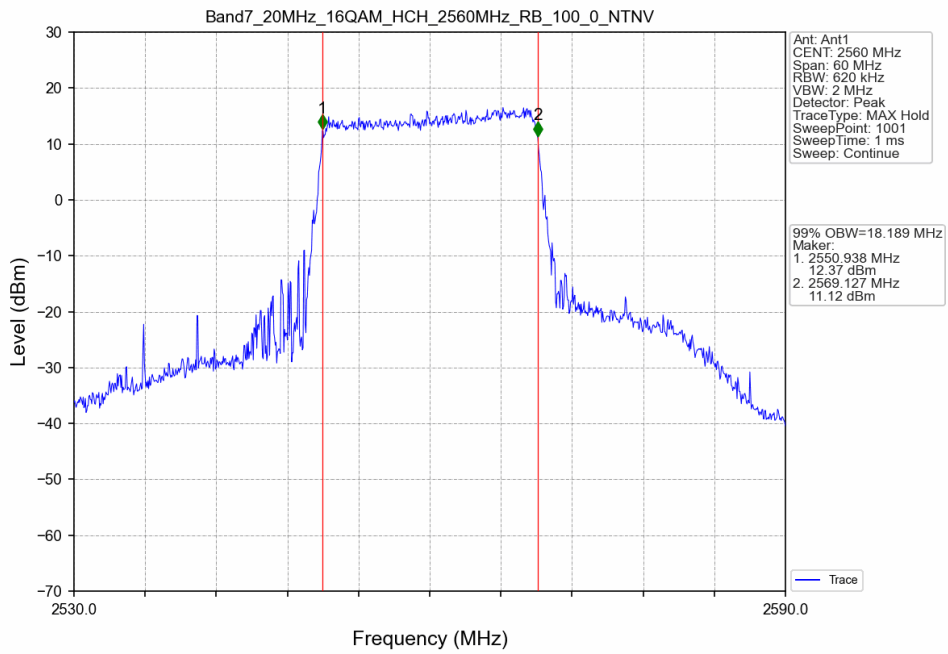

Band7_20MHz_QPSK_LCH_2510MHz_RB_100_0_NTNV

Band7_20MHz_QPSK_MCH_2535MHz_RB_100_0_NTNV

Band7_20MHz_QPSK_HCH_2560MHz_RB_100_0_NTNV

Band7_20MHz_16QAM_LCH_2510MHz_RB_100_0_NTNV

Band7_20MHz_16QAM_MCH_2535MHz_RB_100_0_NTNV

Band7_20MHz_16QAM_HCH_2560MHz_RB_100_0_NTNV

14.2 Band7_XDB

14.2.1 Test Result

Band: 7 / NTNV							
Bandwidth (MHz)	Modulation	Frequency (MHz)	RB Allocation		26dB Bandwidth (MHz)		Verdict
			Size	Offset	Result	Limit	
5	QPSK	2502.5	25	0	5.392	/	Pass
		2535	25	0	5.821	/	Pass
		2567.5	25	0	5.530	/	Pass
	16QAM	2502.5	25	0	5.756	/	Pass
		2535	25	0	5.737	/	Pass
		2567.5	25	0	5.693	/	Pass
10	QPSK	2505	50	0	10.163	/	Pass
		2535	50	0	10.339	/	Pass
		2565	50	0	10.341	/	Pass
	16QAM	2505	50	0	10.581	/	Pass
		2535	50	0	10.459	/	Pass
		2565	50	0	10.461	/	Pass
15	QPSK	2507.5	75	0	15.716	/	Pass
		2535	75	0	16.291	/	Pass
		2562.5	75	0	15.679	/	Pass
	16QAM	2507.5	75	0	15.926	/	Pass
		2535	75	0	15.292	/	Pass
		2562.5	75	0	15.235	/	Pass
20	QPSK	2510	100	0	20.489	/	Pass
		2535	100	0	20.165	/	Pass
		2560	100	0	20.745	/	Pass
	16QAM	2510	100	0	20.385	/	Pass
		2535	100	0	20.675	/	Pass
		2560	100	0	20.993	/	Pass