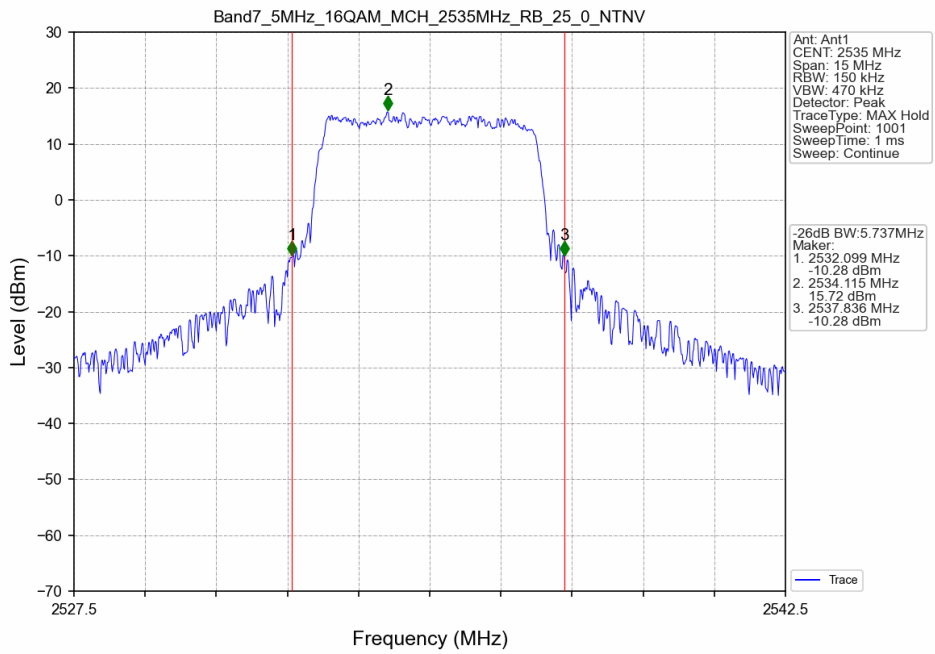

Band7_20MHz_16QAM_HCH_2560MHz_RB_100_0_NTNV

14.2 Band7_XDB

14.2.1 Test Result

Band: 7 / NTNV							
Bandwidth (MHz)	Modulation	Frequency (MHz)	RB Allocation		26dB Bandwidth (MHz)		Verdict
			Size	Offset	Result	Limit	
5	QPSK	2502.5	25	0	5.392	/	Pass
		2535	25	0	5.821	/	Pass
		2567.5	25	0	5.530	/	Pass
	16QAM	2502.5	25	0	5.756	/	Pass
		2535	25	0	5.737	/	Pass
		2567.5	25	0	5.693	/	Pass
10	QPSK	2505	50	0	10.163	/	Pass
		2535	50	0	10.339	/	Pass
		2565	50	0	10.341	/	Pass
	16QAM	2505	50	0	10.581	/	Pass
		2535	50	0	10.459	/	Pass
		2565	50	0	10.461	/	Pass
15	QPSK	2507.5	75	0	15.716	/	Pass
		2535	75	0	16.291	/	Pass
		2562.5	75	0	15.679	/	Pass
	16QAM	2507.5	75	0	15.926	/	Pass
		2535	75	0	15.292	/	Pass
		2562.5	75	0	15.235	/	Pass
20	QPSK	2510	100	0	20.489	/	Pass
		2535	100	0	20.165	/	Pass
		2560	100	0	20.745	/	Pass
	16QAM	2510	100	0	20.385	/	Pass
		2535	100	0	20.675	/	Pass
		2560	100	0	20.993	/	Pass

14.2.2 Test Graph

Band7_5MHz_QPSK_HCH_2567.5MHz_RB_25_0_NTNV

Band7_5MHz_16QAM_LCH_2502.5MHz_RB_25_0_NTNV

Band7_5MHz_16QAM_MCH_2535MHz_RB_25_0_NTNV

Band7_5MHz_16QAM_HCH_2567.5MHz_RB_25_0_NTNV

Band7_10MHz_QPSK_LCH_2505MHz_RB_50_0_NTNV

Band7_10MHz_QPSK_MCH_2535MHz_RB_50_0_NTNV

Band7_10MHz_QPSK_HCH_2565MHz_RB_50_0_NTNV

Band7_10MHz_16QAM_LCH_2505MHz_RB_50_0_NTNV

Band7_10MHz_16QAM_MCH_2535MHz_RB_50_0_NTNV

Band7_10MHz_16QAM_HCH_2565MHz_RB_50_0_NTNV