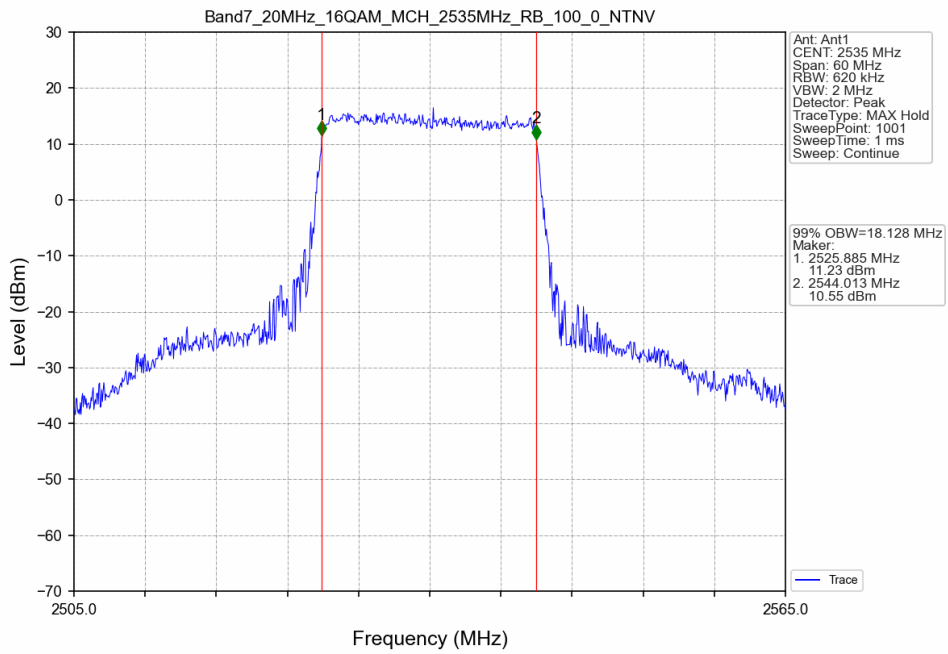

Band7_20MHz_QPSK_LCH_2510MHz_RB_100_0_NTNV

Band7_20MHz_QPSK_MCH_2535MHz_RB_100_0_NTNV

Band7_20MHz_QPSK_HCH_2560MHz_RB_100_0_NTNV

Band7_20MHz_16QAM_LCH_2510MHz_RB_100_0_NTNV

Band7_20MHz_16QAM_MCH_2535MHz_RB_100_0_NTNV

Band7_20MHz_16QAM_HCH_2560MHz_RB_100_0_NTNV

14.2 Band7_XDB

14.2.1 Test Result

Band: 7 / NTNV							
Bandwidth (MHz)	Modulation	Frequency (MHz)	RB Allocation		26dB Bandwidth (MHz)		Verdict
			Size	Offset	Result	Limit	
5	QPSK	2502.5	25	0	5.392	/	Pass
		2535	25	0	5.821	/	Pass
		2567.5	25	0	5.530	/	Pass
	16QAM	2502.5	25	0	5.756	/	Pass
		2535	25	0	5.737	/	Pass
		2567.5	25	0	5.693	/	Pass
10	QPSK	2505	50	0	10.163	/	Pass
		2535	50	0	10.339	/	Pass
		2565	50	0	10.341	/	Pass
	16QAM	2505	50	0	10.581	/	Pass
		2535	50	0	10.459	/	Pass
		2565	50	0	10.461	/	Pass
15	QPSK	2507.5	75	0	15.716	/	Pass
		2535	75	0	16.291	/	Pass
		2562.5	75	0	15.679	/	Pass
	16QAM	2507.5	75	0	15.926	/	Pass
		2535	75	0	15.292	/	Pass
		2562.5	75	0	15.235	/	Pass
20	QPSK	2510	100	0	20.489	/	Pass
		2535	100	0	20.165	/	Pass
		2560	100	0	20.745	/	Pass
	16QAM	2510	100	0	20.385	/	Pass
		2535	100	0	20.675	/	Pass
		2560	100	0	20.993	/	Pass