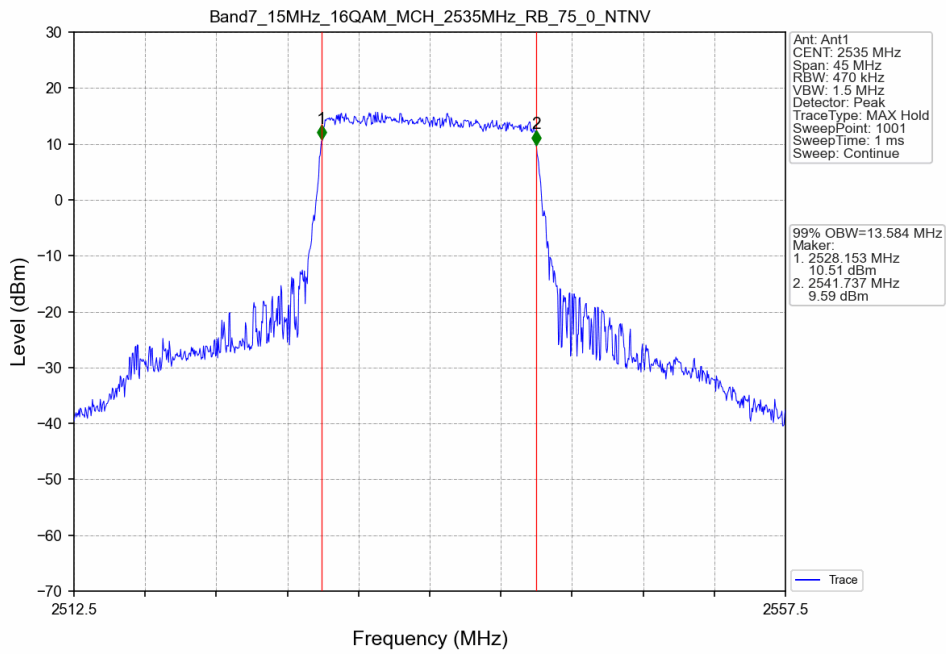

Band7_15MHz_QPSK_MCH_2535MHz_RB_75_0_NTNV

Band7_15MHz_QPSK_HCH_2562.5MHz_RB_75_0_NTNV

Band7_15MHz_16QAM_LCH_2507.5MHz_RB_75_0_NTNV

Band7_15MHz_16QAM_MCH_2535MHz_RB_75_0_NTNV

Band7_15MHz_16QAM_HCH_2562.5MHz_RB_75_0_NTNV

Band7_20MHz_QPSK_LCH_2510MHz_RB_100_0_NTNV

Band7_20MHz_QPSK_MCH_2535MHz_RB_100_0_NTNV

Band7_20MHz_QPSK_HCH_2560MHz_RB_100_0_NTNV

Band7_20MHz_16QAM_LCH_2510MHz_RB_100_0_NTNV

Band7_20MHz_16QAM_MCH_2535MHz_RB_100_0_NTNV

Band7_20MHz_16QAM_HCH_2560MHz_RB_100_0_NTNV

14.2 Band7_XDB

14.2.1 Test Result

Band: 7 / NTNV							
Bandwidth (MHz)	Modulation	Frequency (MHz)	RB Allocation		26dB Bandwidth (MHz)		Verdict
			Size	Offset	Result	Limit	
5	QPSK	2502.5	25	0	5.392	/	Pass
		2535	25	0	5.821	/	Pass
		2567.5	25	0	5.530	/	Pass
	16QAM	2502.5	25	0	5.756	/	Pass
		2535	25	0	5.737	/	Pass
		2567.5	25	0	5.693	/	Pass
10	QPSK	2505	50	0	10.163	/	Pass
		2535	50	0	10.339	/	Pass
		2565	50	0	10.341	/	Pass
	16QAM	2505	50	0	10.581	/	Pass
		2535	50	0	10.459	/	Pass
		2565	50	0	10.461	/	Pass
15	QPSK	2507.5	75	0	15.716	/	Pass
		2535	75	0	16.291	/	Pass
		2562.5	75	0	15.679	/	Pass
	16QAM	2507.5	75	0	15.926	/	Pass
		2535	75	0	15.292	/	Pass
		2562.5	75	0	15.235	/	Pass
20	QPSK	2510	100	0	20.489	/	Pass
		2535	100	0	20.165	/	Pass
		2560	100	0	20.745	/	Pass
	16QAM	2510	100	0	20.385	/	Pass
		2535	100	0	20.675	/	Pass
		2560	100	0	20.993	/	Pass