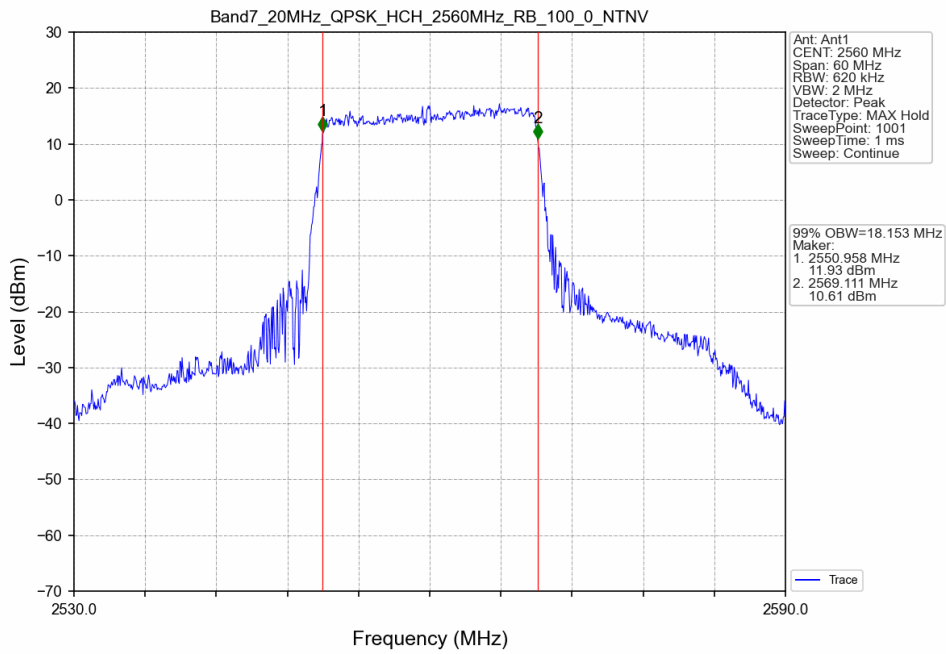

Band7_15MHz_QPSK_MCH_2535MHz_RB_75_0_NTNV

Band7_15MHz_QPSK_HCH_2562.5MHz_RB_75_0_NTNV

Band7_15MHz_16QAM_LCH_2507.5MHz_RB_75_0_NTNV

Band7_15MHz_16QAM_MCH_2535MHz_RB_75_0_NTNV

Band7_15MHz_16QAM_HCH_2562.5MHz_RB_75_0_NTNV

Band7_20MHz_QPSK_LCH_2510MHz_RB_100_0_NTNV

Band7_20MHz_QPSK_MCH_2535MHz_RB_100_0_NTNV

Band7_20MHz_QPSK_HCH_2560MHz_RB_100_0_NTNV

Band7_20MHz_16QAM_LCH_2510MHz_RB_100_0_NTNV

Band7_20MHz_16QAM_MCH_2535MHz_RB_100_0_NTNV

Band7_20MHz_16QAM_HCH_2560MHz_RB_100_0_NTNV

14.2 Band7_XDB

14.2.1 Test Result

Band: 7 / NTNV							
Bandwidth (MHz)	Modulation	Frequency (MHz)	RB Allocation		26dB Bandwidth (MHz)		Verdict
			Size	Offset	Result	Limit	
5	QPSK	2502.5	25	0	5.392	/	Pass
		2535	25	0	5.821	/	Pass
		2567.5	25	0	5.530	/	Pass
	16QAM	2502.5	25	0	5.756	/	Pass
		2535	25	0	5.737	/	Pass
		2567.5	25	0	5.693	/	Pass
10	QPSK	2505	50	0	10.163	/	Pass
		2535	50	0	10.339	/	Pass
		2565	50	0	10.341	/	Pass
	16QAM	2505	50	0	10.581	/	Pass
		2535	50	0	10.459	/	Pass
		2565	50	0	10.461	/	Pass
15	QPSK	2507.5	75	0	15.716	/	Pass
		2535	75	0	16.291	/	Pass
		2562.5	75	0	15.679	/	Pass
	16QAM	2507.5	75	0	15.926	/	Pass
		2535	75	0	15.292	/	Pass
		2562.5	75	0	15.235	/	Pass
20	QPSK	2510	100	0	20.489	/	Pass
		2535	100	0	20.165	/	Pass
		2560	100	0	20.745	/	Pass
	16QAM	2510	100	0	20.385	/	Pass
		2535	100	0	20.675	/	Pass
		2560	100	0	20.993	/	Pass