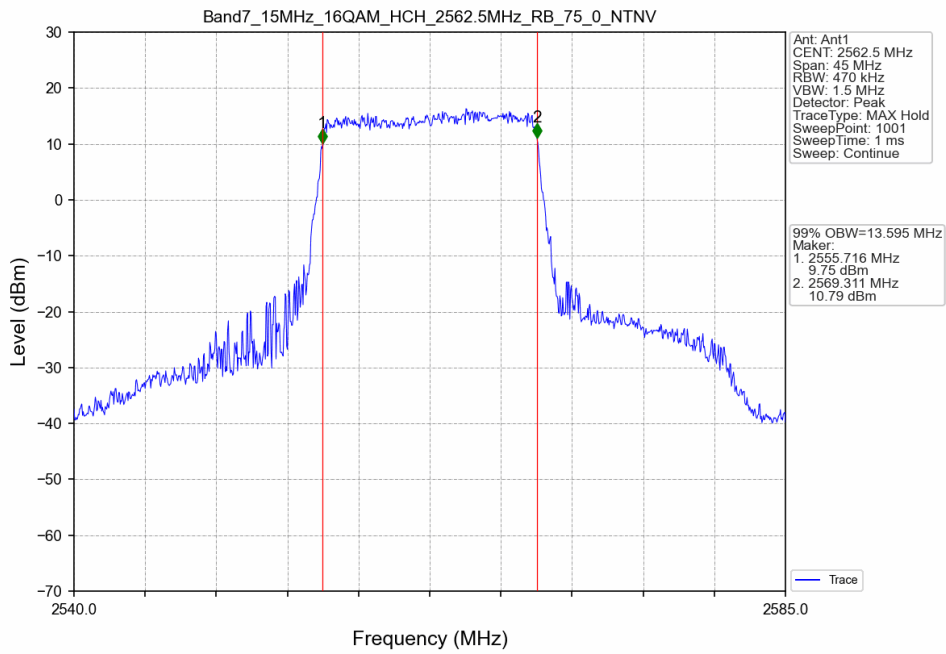

Band7_15MHz_QPSK_MCH_2535MHz_RB_75_0_NTNV

Band7_15MHz_QPSK_HCH_2562.5MHz_RB_75_0_NTNV

Band7_15MHz_16QAM_LCH_2507.5MHz_RB_75_0_NTNV

Band7_15MHz_16QAM_MCH_2535MHz_RB_75_0_NTNV

Band7_15MHz_16QAM_HCH_2562.5MHz_RB_75_0_NTNV

Band7_20MHz_QPSK_LCH_2510MHz_RB_100_0_NTNV

Band7_20MHz_QPSK_MCH_2535MHz_RB_100_0_NTNV

Band7_20MHz_QPSK_HCH_2560MHz_RB_100_0_NTNV

Band7_20MHz_16QAM_LCH_2510MHz_RB_100_0_NTNV

Band7_20MHz_16QAM_MCH_2535MHz_RB_100_0_NTNV

Band7_20MHz_16QAM_HCH_2560MHz_RB_100_0_NTNV

14.2 Band7_XDB

14.2.1 Test Result

Band: 7 / NTNV							
Bandwidth (MHz)	Modulation	Frequency (MHz)	RB Allocation		26dB Bandwidth (MHz)		Verdict
			Size	Offset	Result	Limit	
5	QPSK	2502.5	25	0	5.392	/	Pass
		2535	25	0	5.821	/	Pass
		2567.5	25	0	5.530	/	Pass
	16QAM	2502.5	25	0	5.756	/	Pass
		2535	25	0	5.737	/	Pass
		2567.5	25	0	5.693	/	Pass
10	QPSK	2505	50	0	10.163	/	Pass
		2535	50	0	10.339	/	Pass
		2565	50	0	10.341	/	Pass
	16QAM	2505	50	0	10.581	/	Pass
		2535	50	0	10.459	/	Pass
		2565	50	0	10.461	/	Pass
15	QPSK	2507.5	75	0	15.716	/	Pass
		2535	75	0	16.291	/	Pass
		2562.5	75	0	15.679	/	Pass
	16QAM	2507.5	75	0	15.926	/	Pass
		2535	75	0	15.292	/	Pass
		2562.5	75	0	15.235	/	Pass
20	QPSK	2510	100	0	20.489	/	Pass
		2535	100	0	20.165	/	Pass
		2560	100	0	20.745	/	Pass
	16QAM	2510	100	0	20.385	/	Pass
		2535	100	0	20.675	/	Pass
		2560	100	0	20.993	/	Pass