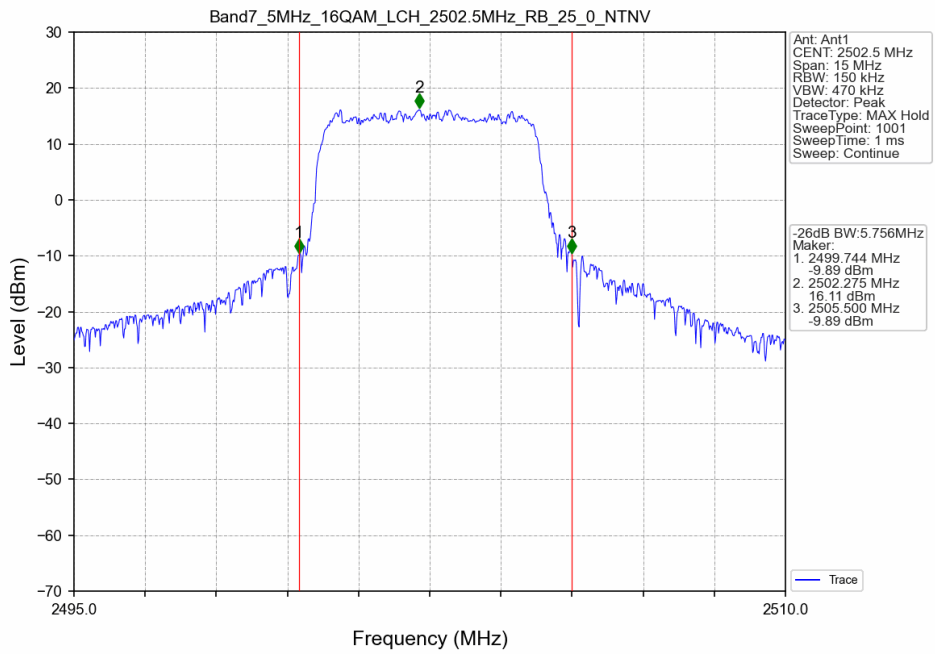

Band7_20MHz_QPSK_LCH_2510MHz_RB_100_0_NTNV

Band7_20MHz_QPSK_MCH_2535MHz_RB_100_0_NTNV

Band7_20MHz_QPSK_HCH_2560MHz_RB_100_0_NTNV

Band7_20MHz_16QAM_LCH_2510MHz_RB_100_0_NTNV

Band7_20MHz_16QAM_MCH_2535MHz_RB_100_0_NTNV

Band7_20MHz_16QAM_HCH_2560MHz_RB_100_0_NTNV

14.2 Band7_XDB

14.2.1 Test Result

Band: 7 / NTNV							
Bandwidth (MHz)	Modulation	Frequency (MHz)	RB Allocation		26dB Bandwidth (MHz)		Verdict
			Size	Offset	Result	Limit	
5	QPSK	2502.5	25	0	5.392	/	Pass
		2535	25	0	5.821	/	Pass
		2567.5	25	0	5.530	/	Pass
	16QAM	2502.5	25	0	5.756	/	Pass
		2535	25	0	5.737	/	Pass
		2567.5	25	0	5.693	/	Pass
10	QPSK	2505	50	0	10.163	/	Pass
		2535	50	0	10.339	/	Pass
		2565	50	0	10.341	/	Pass
	16QAM	2505	50	0	10.581	/	Pass
		2535	50	0	10.459	/	Pass
		2565	50	0	10.461	/	Pass
15	QPSK	2507.5	75	0	15.716	/	Pass
		2535	75	0	16.291	/	Pass
		2562.5	75	0	15.679	/	Pass
	16QAM	2507.5	75	0	15.926	/	Pass
		2535	75	0	15.292	/	Pass
		2562.5	75	0	15.235	/	Pass
20	QPSK	2510	100	0	20.489	/	Pass
		2535	100	0	20.165	/	Pass
		2560	100	0	20.745	/	Pass
	16QAM	2510	100	0	20.385	/	Pass
		2535	100	0	20.675	/	Pass
		2560	100	0	20.993	/	Pass

14.2.2 Test Graph

Band7_5MHz_QPSK_HCH_2567.5MHz_RB_25_0_NTNV

Band7_5MHz_16QAM_LCH_2502.5MHz_RB_25_0_NTNV

Band7_5MHz_16QAM_MCH_2535MHz_RB_25_0_NTNV

Band7_5MHz_16QAM_HCH_2567.5MHz_RB_25_0_NTNV

Band7_10MHz_QPSK_LCH_2505MHz_RB_50_0_NTNV