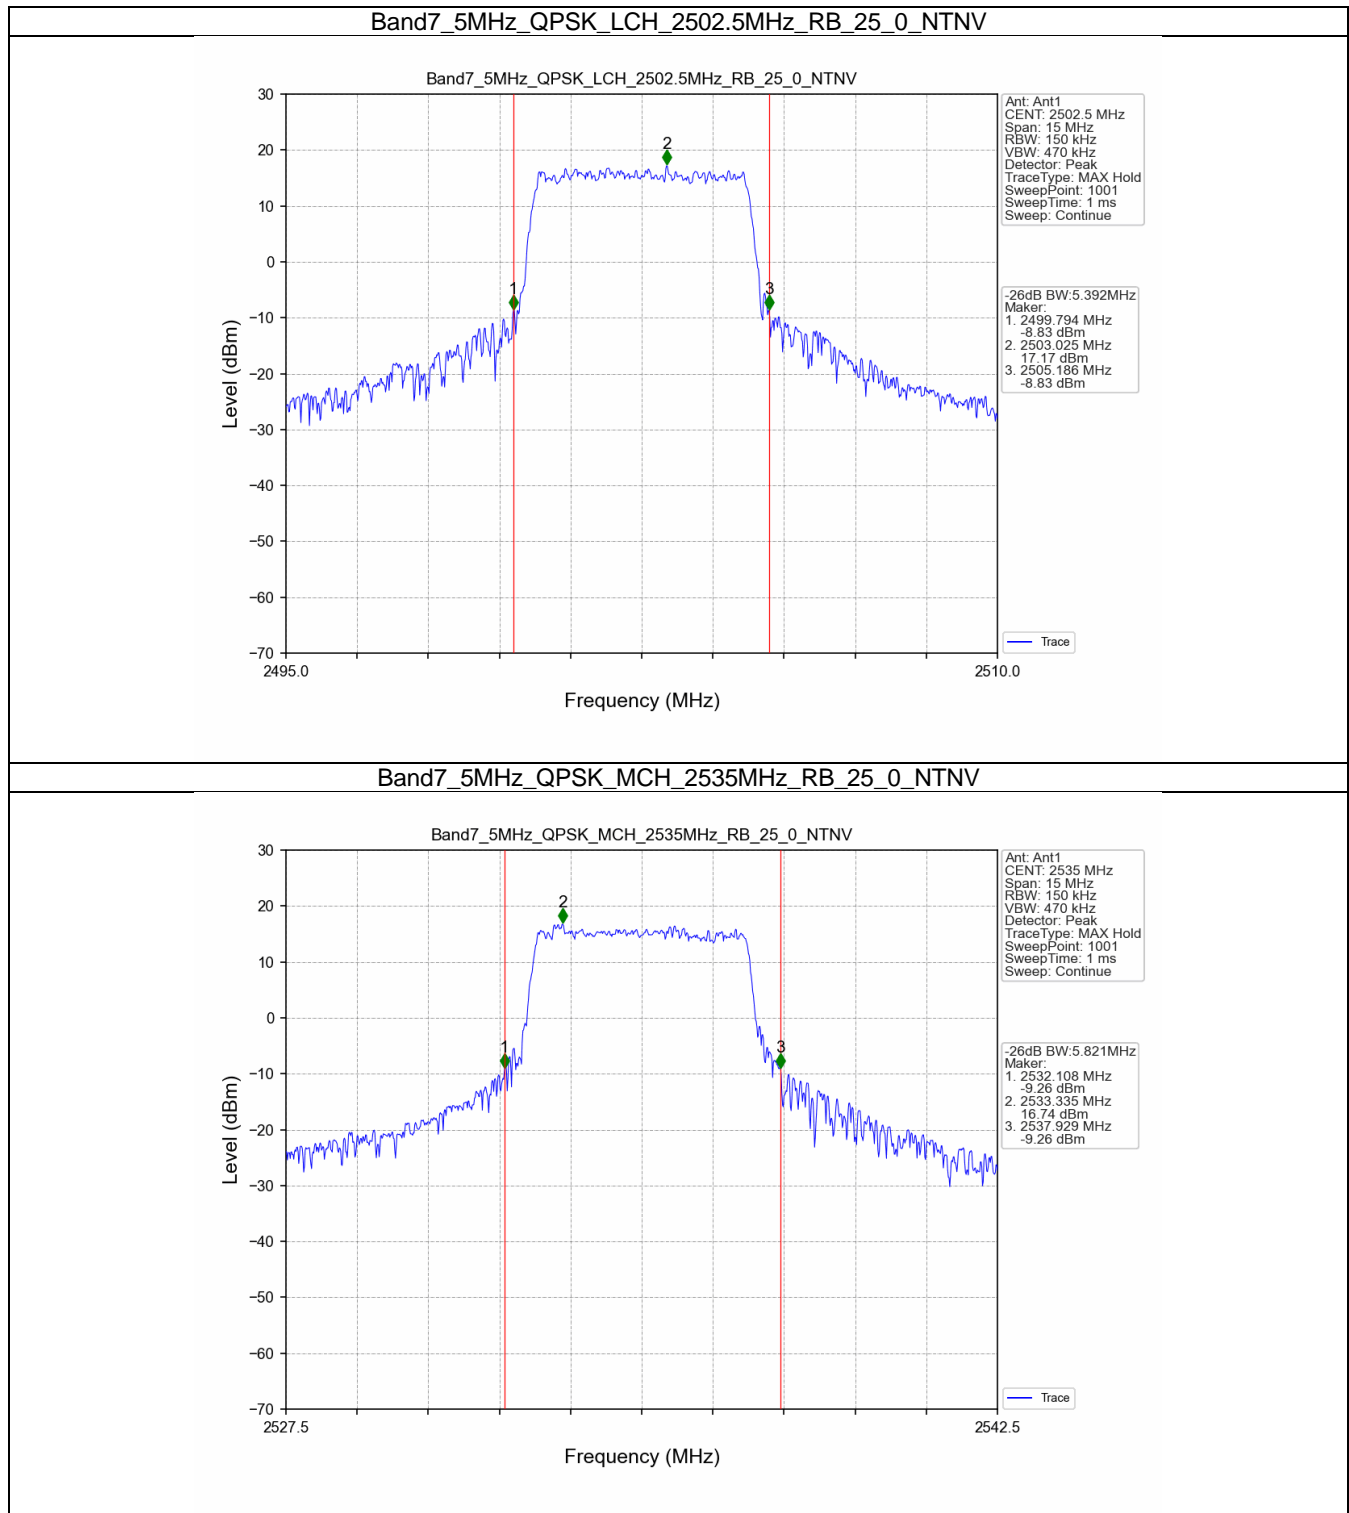

Band7_20MHz_16QAM_HCH_2560MHz_RB_100_0_NTNV

14.2 Band7_XDB

14.2.1 Test Result

Band: 7 / NTNV							
Bandwidth (MHz)	Modulation	Frequency (MHz)	RB Allocation		26dB Bandwidth (MHz)		Verdict
			Size	Offset	Result	Limit	
5	QPSK	2502.5	25	0	5.392	/	Pass
		2535	25	0	5.821	/	Pass
		2567.5	25	0	5.530	/	Pass
	16QAM	2502.5	25	0	5.756	/	Pass
		2535	25	0	5.737	/	Pass
		2567.5	25	0	5.693	/	Pass
10	QPSK	2505	50	0	10.163	/	Pass
		2535	50	0	10.339	/	Pass
		2565	50	0	10.341	/	Pass
	16QAM	2505	50	0	10.581	/	Pass
		2535	50	0	10.459	/	Pass
		2565	50	0	10.461	/	Pass
15	QPSK	2507.5	75	0	15.716	/	Pass
		2535	75	0	16.291	/	Pass
		2562.5	75	0	15.679	/	Pass
	16QAM	2507.5	75	0	15.926	/	Pass
		2535	75	0	15.292	/	Pass
		2562.5	75	0	15.235	/	Pass
20	QPSK	2510	100	0	20.489	/	Pass
		2535	100	0	20.165	/	Pass
		2560	100	0	20.745	/	Pass
	16QAM	2510	100	0	20.385	/	Pass
		2535	100	0	20.675	/	Pass
		2560	100	0	20.993	/	Pass

14.2.2 Test Graph

Band7_5MHz_QPSK_HCH_2567.5MHz_RB_25_0_NTNV

Band7_5MHz_16QAM_LCH_2502.5MHz_RB_25_0_NTNV

Band7_5MHz_16QAM_MCH_2535MHz_RB_25_0_NTNV

Band7_5MHz_16QAM_HCH_2567.5MHz_RB_25_0_NTNV

Band7_10MHz_QPSK_LCH_2505MHz_RB_50_0_NTNV