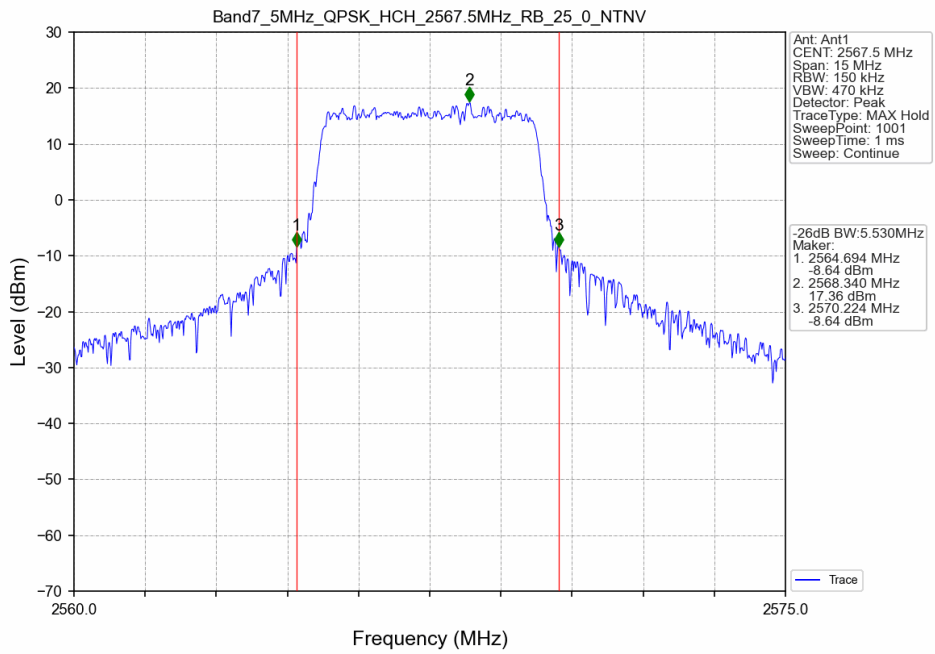

Band7_20MHz_16QAM_HCH_2560MHz_RB_100_0_NTNV

14.2 Band7_XDB

14.2.1 Test Result

Band: 7 / NTNV							
Bandwidth (MHz)	Modulation	Frequency (MHz)	RB Allocation		26dB Bandwidth (MHz)		Verdict
			Size	Offset	Result	Limit	
5	QPSK	2502.5	25	0	5.392	/	Pass
		2535	25	0	5.821	/	Pass
		2567.5	25	0	5.530	/	Pass
	16QAM	2502.5	25	0	5.756	/	Pass
		2535	25	0	5.737	/	Pass
		2567.5	25	0	5.693	/	Pass
10	QPSK	2505	50	0	10.163	/	Pass
		2535	50	0	10.339	/	Pass
		2565	50	0	10.341	/	Pass
	16QAM	2505	50	0	10.581	/	Pass
		2535	50	0	10.459	/	Pass
		2565	50	0	10.461	/	Pass
15	QPSK	2507.5	75	0	15.716	/	Pass
		2535	75	0	16.291	/	Pass
		2562.5	75	0	15.679	/	Pass
	16QAM	2507.5	75	0	15.926	/	Pass
		2535	75	0	15.292	/	Pass
		2562.5	75	0	15.235	/	Pass
20	QPSK	2510	100	0	20.489	/	Pass
		2535	100	0	20.165	/	Pass
		2560	100	0	20.745	/	Pass
	16QAM	2510	100	0	20.385	/	Pass
		2535	100	0	20.675	/	Pass
		2560	100	0	20.993	/	Pass

14.2.2 Test Graph

Band7_5MHz_QPSK_HCH_2567.5MHz_RB_25_0_NTNV

Band7_5MHz_16QAM_LCH_2502.5MHz_RB_25_0_NTNV

Band7_5MHz_16QAM_MCH_2535MHz_RB_25_0_NTNV

Band7_5MHz_16QAM_HCH_2567.5MHz_RB_25_0_NTNV

Band7_10MHz_QPSK_LCH_2505MHz_RB_50_0_NTNV