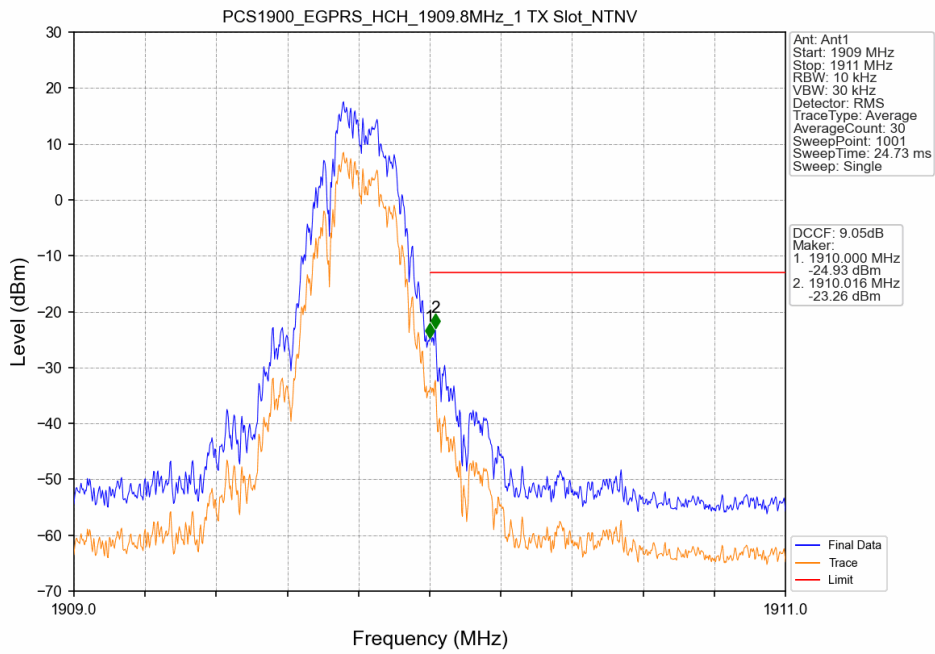

## 2.1.2 Test Graph

PCS1900\_GPRS\_LCH\_1850.2MHz\_1 TX Slot\_NTNV

PCS1900\_GPRS\_MCH\_1880MHz\_1 TX Slot\_NTNV

PCS1900\_GPRS\_MCH\_1880MHz\_1 TX Slot\_NTNV

PCS1900\_GPRS\_HCH\_1909.8MHz\_1 TX Slot\_NTNV

PCS1900\_GPRS\_HCH\_1909.8MHz\_1 TX Slot\_NTNV

PCS1900\_GPRS\_HCH\_1909.8MHz\_1 TX Slot\_NTNV

PCS1900\_EGPRS\_LCH\_1850.2MHz\_1 TX Slot\_NTNV

PCS1900\_EGPRS\_LCH\_1850.2MHz\_1 TX Slot\_NTNV

PCS1900\_EGPRS\_LCH\_1850.2MHz\_1 TX Slot\_NTNV

PCS1900\_EGPRS\_MCH\_1880MHz\_1 TX Slot\_NTNV

PCS1900\_EGPRS\_MCH\_1880MHz\_1 TX Slot\_NTNV

PCS1900\_EGPRS\_HCH\_1909.8MHz\_1 TX Slot\_NTNV

PCS1900\_EGPRS\_HCH\_1909.8MHz\_1 TX Slot\_NTNV

PCS1900\_EGPRS\_HCH\_1909.8MHz\_1 TX Slot\_NTNV