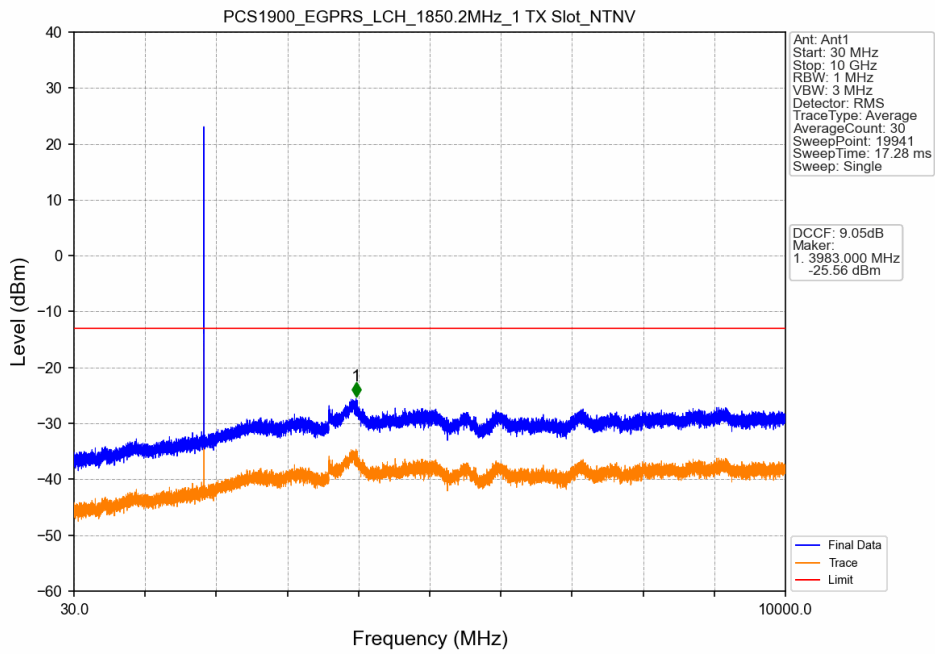

#### 2.1.1 Test Result

Band: PCS1900						
ENV	Mode		Frequency (MHz)	Spurious Emission		Verdict
	Network	Subset		Result	Limit	
NTNV	GPRS	1 TX Slot	1850.2	Refer To Test Graph		Pass
			1880	Refer To Test Graph		Pass
			1909.8	Refer To Test Graph		Pass
	EGPRS	1 TX Slot	1850.2	Refer To Test Graph		Pass
			1880	Refer To Test Graph		Pass
			1909.8	Refer To Test Graph		Pass

## 2.1.2 Test Graph

PCS1900\_GPRS\_LCH\_1850.2MHz\_1 TX Slot\_NTNV

PCS1900\_GPRS\_MCH\_1880MHz\_1 TX Slot\_NTNV

PCS1900\_GPRS\_MCH\_1880MHz\_1 TX Slot\_NTNV

PCS1900\_GPRS\_HCH\_1909.8MHz\_1 TX Slot\_NTNV

PCS1900\_GPRS\_HCH\_1909.8MHz\_1 TX Slot\_NTNV

PCS1900\_GPRS\_HCH\_1909.8MHz\_1 TX Slot\_NTNV

PCS1900\_EGPRS\_LCH\_1850.2MHz\_1 TX Slot\_NTNV

PCS1900\_EGPRS\_LCH\_1850.2MHz\_1 TX Slot\_NTNV

PCS1900\_EGPRS\_LCH\_1850.2MHz\_1 TX Slot\_NTNV

PCS1900\_EGPRS\_MCH\_1880MHz\_1 TX Slot\_NTNV