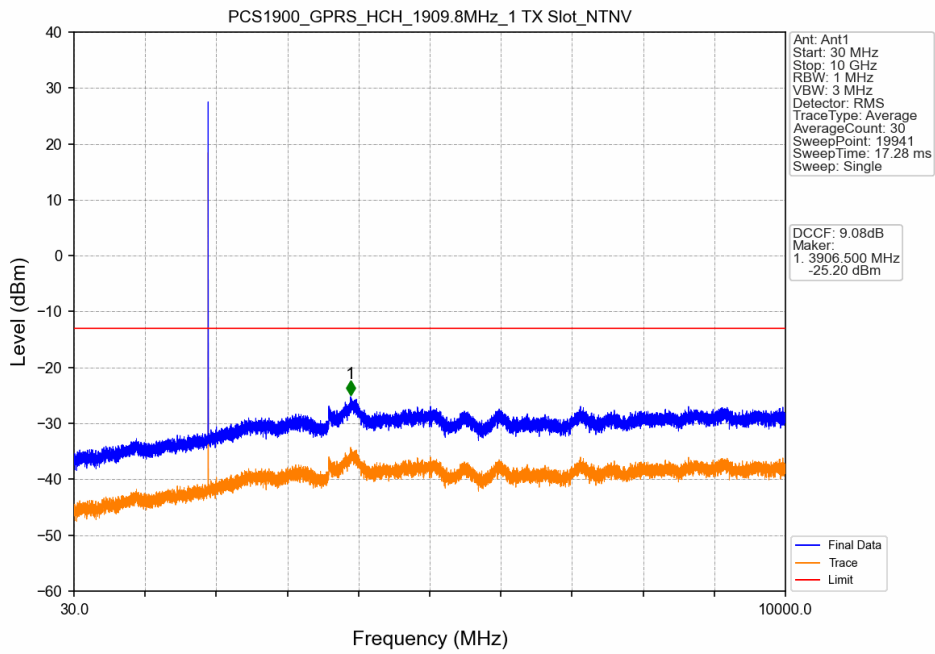

#### 2.1.1 Test Result

Band: PCS1900						
ENV	Mode		Frequency (MHz)	Spurious Emission		Verdict
	Network	Subset		Result	Limit	
NTNV	GPRS	1 TX Slot	1850.2	Refer To Test Graph		Pass
			1880	Refer To Test Graph		Pass
			1909.8	Refer To Test Graph		Pass
	EGPRS	1 TX Slot	1850.2	Refer To Test Graph		Pass
			1880	Refer To Test Graph		Pass
			1909.8	Refer To Test Graph		Pass

## 2.1.2 Test Graph

PCS1900\_GPRS\_LCH\_1850.2MHz\_1 TX Slot\_NTNV

PCS1900\_GPRS\_MCH\_1880MHz\_1 TX Slot\_NTNV

PCS1900\_GPRS\_MCH\_1880MHz\_1 TX Slot\_NTNV

PCS1900\_GPRS\_HCH\_1909.8MHz\_1 TX Slot\_NTNV

PCS1900\_GPRS\_HCH\_1909.8MHz\_1 TX Slot\_NTNV

PCS1900\_GPRS\_HCH\_1909.8MHz\_1 TX Slot\_NTNV

PCS1900\_EGPRS\_LCH\_1850.2MHz\_1 TX Slot\_NTNV

PCS1900\_EGPRS\_LCH\_1850.2MHz\_1 TX Slot\_NTNV

PCS1900\_EGPRS\_LCH\_1850.2MHz\_1 TX Slot\_NTNV

PCS1900\_EGPRS\_MCH\_1880MHz\_1 TX Slot\_NTNV