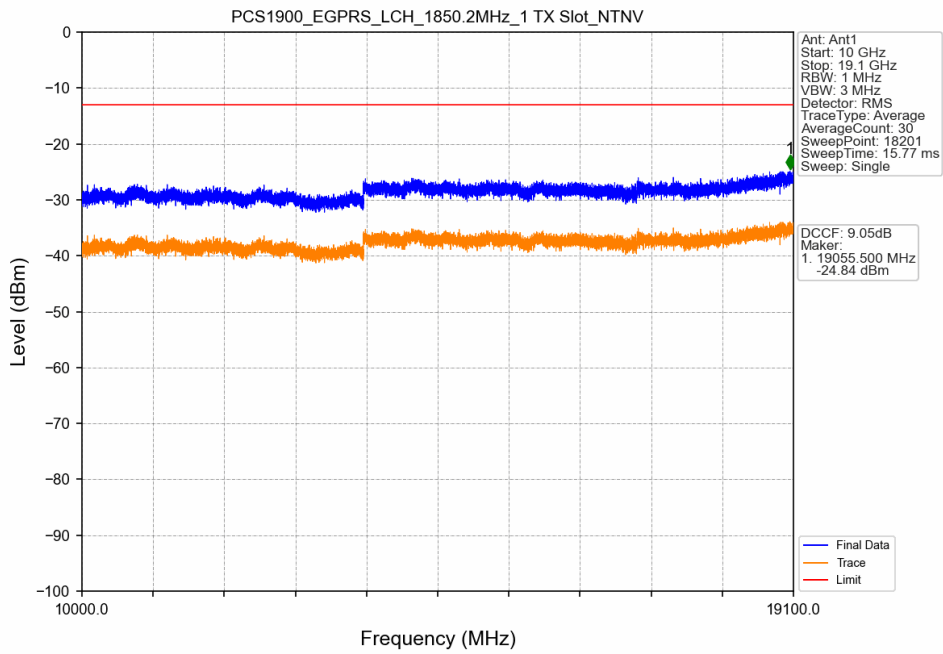

## 2.1.2 Test Graph

PCS1900\_GPRS\_LCH\_1850.2MHz\_1 TX Slot\_NTNV

PCS1900\_GPRS\_MCH\_1880MHz\_1 TX Slot\_NTNV

PCS1900\_GPRS\_MCH\_1880MHz\_1 TX Slot\_NTNV

PCS1900\_GPRS\_HCH\_1909.8MHz\_1 TX Slot\_NTNV

PCS1900\_GPRS\_HCH\_1909.8MHz\_1 TX Slot\_NTNV

PCS1900\_GPRS\_HCH\_1909.8MHz\_1 TX Slot\_NTNV

PCS1900\_EGPRS\_LCH\_1850.2MHz\_1 TX Slot\_NTNV

PCS1900\_EGPRS\_LCH\_1850.2MHz\_1 TX Slot\_NTNV

PCS1900\_EGPRS\_LCH\_1850.2MHz\_1 TX Slot\_NTNV

PCS1900\_EGPRS\_MCH\_1880MHz\_1 TX Slot\_NTNV

PCS1900\_EGPRS\_MCH\_1880MHz\_1 TX Slot\_NTNV

PCS1900\_EGPRS\_HCH\_1909.8MHz\_1 TX Slot\_NTNV

PCS1900\_EGPRS\_HCH\_1909.8MHz\_1 TX Slot\_NTNV

PCS1900\_EGPRS\_HCH\_1909.8MHz\_1 TX Slot\_NTNV