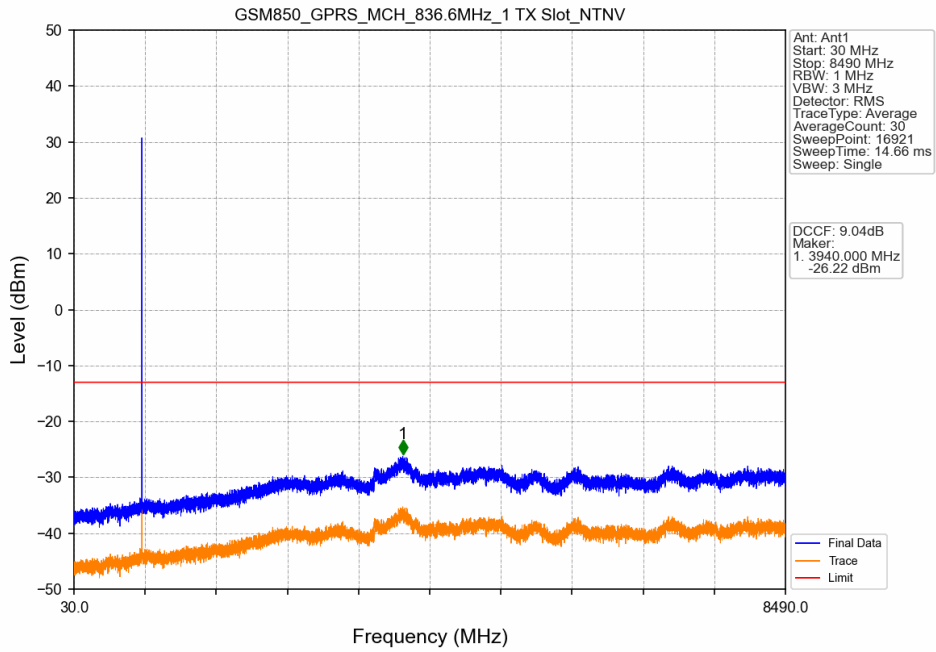

GSM850_GPRS_MCH_836.6MHz_1 TX Slot_NTNV