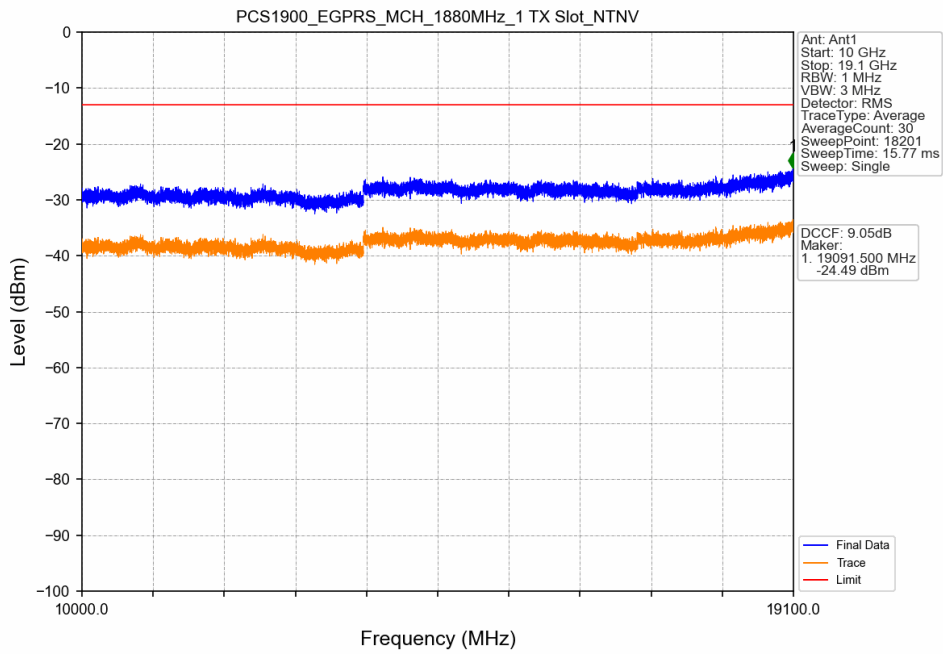

## 2.1.2 Test Graph

PCS1900\_GPRS\_LCH\_1850.2MHz\_1 TX Slot\_NTNV

PCS1900\_GPRS\_MCH\_1880MHz\_1 TX Slot\_NTNV

PCS1900\_GPRS\_MCH\_1880MHz\_1 TX Slot\_NTNV

PCS1900\_GPRS\_HCH\_1909.8MHz\_1 TX Slot\_NTNV

PCS1900\_GPRS\_HCH\_1909.8MHz\_1 TX Slot\_NTNV

PCS1900\_GPRS\_HCH\_1909.8MHz\_1 TX Slot\_NTNV

PCS1900\_EGPRS\_LCH\_1850.2MHz\_1 TX Slot\_NTNV

PCS1900\_EGPRS\_LCH\_1850.2MHz\_1 TX Slot\_NTNV

PCS1900\_EGPRS\_LCH\_1850.2MHz\_1 TX Slot\_NTNV

PCS1900\_EGPRS\_MCH\_1880MHz\_1 TX Slot\_NTNV

PCS1900\_EGPRS\_MCH\_1880MHz\_1 TX Slot\_NTNV

PCS1900\_EGPRS\_HCH\_1909.8MHz\_1 TX Slot\_NTNV

PCS1900\_EGPRS\_HCH\_1909.8MHz\_1 TX Slot\_NTNV

PCS1900\_EGPRS\_HCH\_1909.8MHz\_1 TX Slot\_NTNV