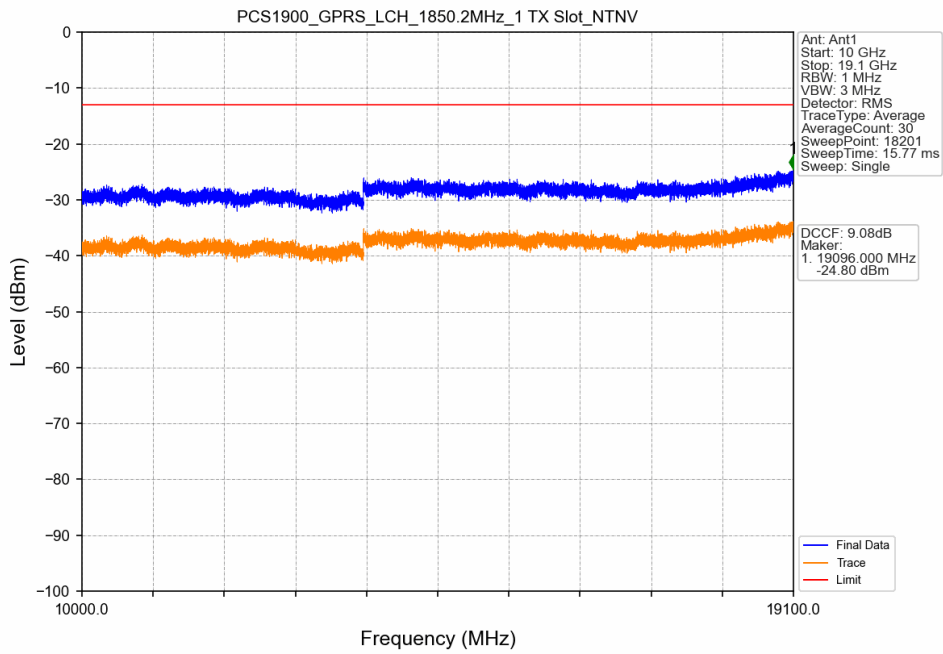

#### 2.1.1 Test Result

Band: PCS1900						
ENV	Mode		Frequency (MHz)	Spurious Emission		Verdict
	Network	Subset		Result	Limit	
NTNV	GPRS	1 TX Slot	1850.2	Refer To Test Graph		Pass
			1880	Refer To Test Graph		Pass
			1909.8	Refer To Test Graph		Pass
	EGPRS	1 TX Slot	1850.2	Refer To Test Graph		Pass
			1880	Refer To Test Graph		Pass
			1909.8	Refer To Test Graph		Pass

## 2.1.2 Test Graph

PCS1900\_GPRS\_LCH\_1850.2MHz\_1 TX Slot\_NTNV

PCS1900\_GPRS\_MCH\_1880MHz\_1 TX Slot\_NTNV

PCS1900\_GPRS\_MCH\_1880MHz\_1 TX Slot\_NTNV

PCS1900\_GPRS\_HCH\_1909.8MHz\_1 TX Slot\_NTNV

PCS1900\_GPRS\_HCH\_1909.8MHz\_1 TX Slot\_NTNV