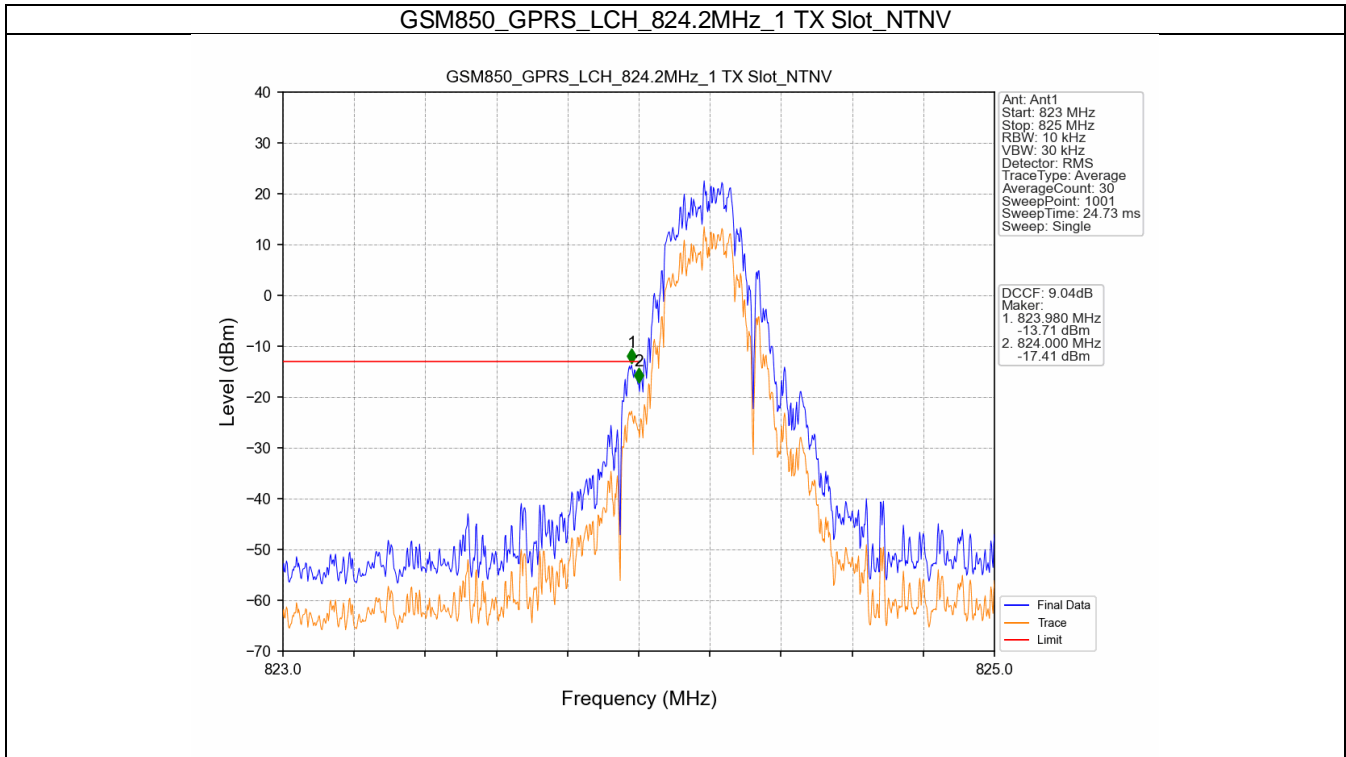

# 1. Spurious Emission

## 1.1 GSM850

### 1.1.1 Test Result

Band: GSM850						
ENV	Mode		Frequency (MHz)	Spurious Emission		Verdict
	Network	Subset		Result	Limit	
NTNV	GPRS	1 TX Slot	824.2	Refer To Test Graph	Pass	
			836.6	Refer To Test Graph	Pass	
			848.8	Refer To Test Graph	Pass	
	EGPRS	1 TX Slot	824.2	Refer To Test Graph	Pass	
			836.6	Refer To Test Graph	Pass	
			848.8	Refer To Test Graph	Pass	

### 1.1.2 Test Graph