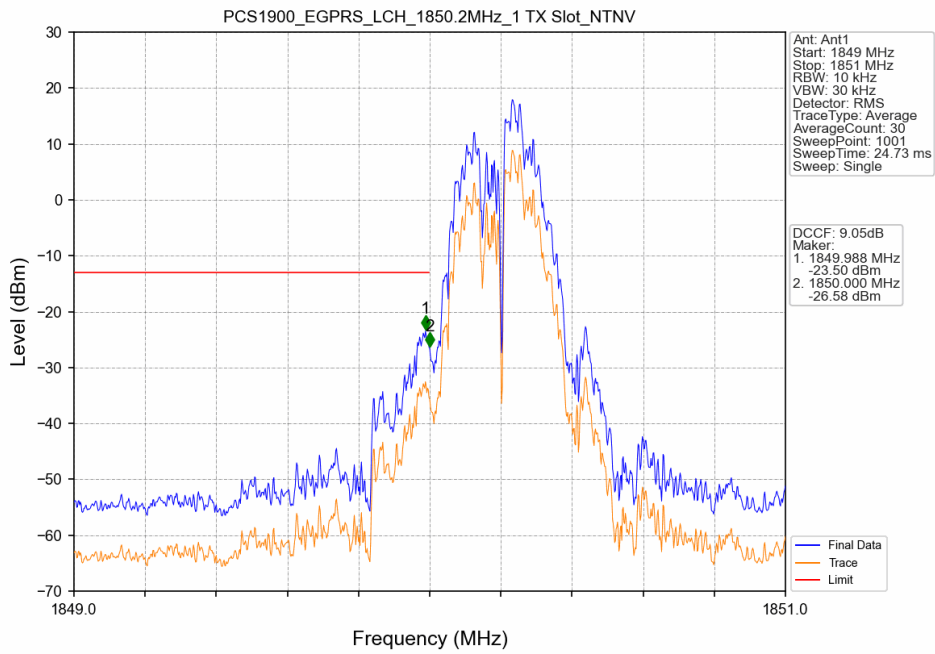

#### 2.1.1 Test Result

Band: PCS1900						
ENV	Mode		Frequency (MHz)	Spurious Emission		Verdict
	Network	Subset		Result	Limit	
NTNV	GPRS	1 TX Slot	1850.2	Refer To Test Graph		Pass
			1880	Refer To Test Graph		Pass
			1909.8	Refer To Test Graph		Pass
	EGPRS	1 TX Slot	1850.2	Refer To Test Graph		Pass
			1880	Refer To Test Graph		Pass
			1909.8	Refer To Test Graph		Pass

## 2.1.2 Test Graph

PCS1900\_GPRS\_LCH\_1850.2MHz\_1 TX Slot\_NTNV

PCS1900\_GPRS\_MCH\_1880MHz\_1 TX Slot\_NTNV

PCS1900\_GPRS\_MCH\_1880MHz\_1 TX Slot\_NTNV

PCS1900\_GPRS\_HCH\_1909.8MHz\_1 TX Slot\_NTNV

PCS1900\_GPRS\_HCH\_1909.8MHz\_1 TX Slot\_NTNV

PCS1900\_GPRS\_HCH\_1909.8MHz\_1 TX Slot\_NTNV

PCS1900\_EGPRS\_LCH\_1850.2MHz\_1 TX Slot\_NTNV

PCS1900\_EGPRS\_LCH\_1850.2MHz\_1 TX Slot\_NTNV

PCS1900\_EGPRS\_LCH\_1850.2MHz\_1 TX Slot\_NTNV

PCS1900\_EGPRS\_MCH\_1880MHz\_1 TX Slot\_NTNV

PCS1900\_EGPRS\_MCH\_1880MHz\_1 TX Slot\_NTNV

PCS1900\_EGPRS\_HCH\_1909.8MHz\_1 TX Slot\_NTNV

PCS1900\_EGPRS\_HCH\_1909.8MHz\_1 TX Slot\_NTNV

PCS1900\_EGPRS\_HCH\_1909.8MHz\_1 TX Slot\_NTNV