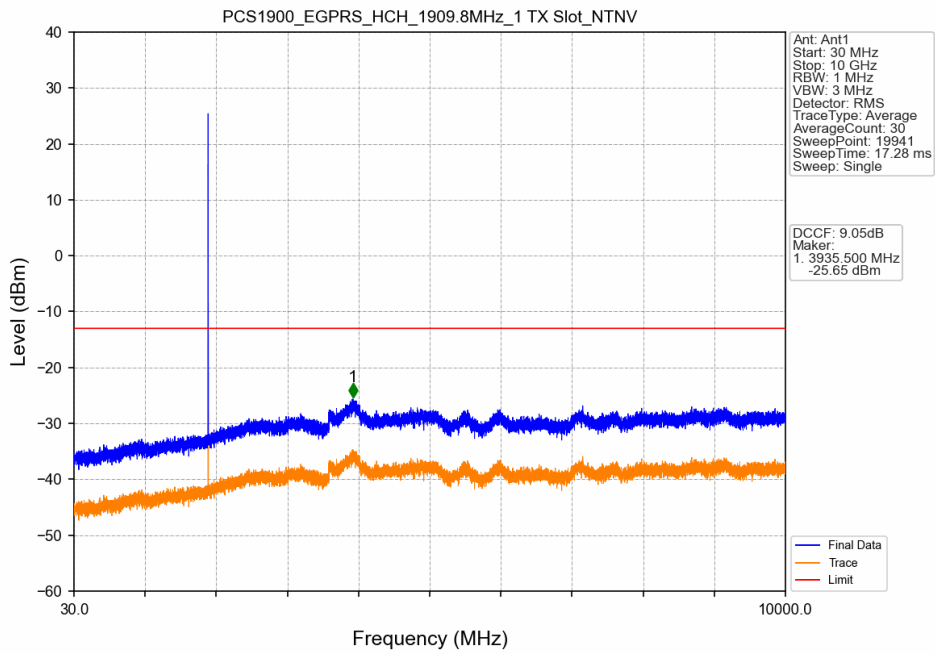

## 2.1.2 Test Graph

PCS1900\_GPRS\_LCH\_1850.2MHz\_1 TX Slot\_NTNV

PCS1900\_GPRS\_MCH\_1880MHz\_1 TX Slot\_NTNV

PCS1900\_GPRS\_MCH\_1880MHz\_1 TX Slot\_NTNV

PCS1900\_GPRS\_HCH\_1909.8MHz\_1 TX Slot\_NTNV

PCS1900\_GPRS\_HCH\_1909.8MHz\_1 TX Slot\_NTNV

PCS1900\_GPRS\_HCH\_1909.8MHz\_1 TX Slot\_NTNV

PCS1900\_EGPRS\_LCH\_1850.2MHz\_1 TX Slot\_NTNV

PCS1900\_EGPRS\_LCH\_1850.2MHz\_1 TX Slot\_NTNV

PCS1900\_EGPRS\_LCH\_1850.2MHz\_1 TX Slot\_NTNV

PCS1900\_EGPRS\_MCH\_1880MHz\_1 TX Slot\_NTNV

PCS1900\_EGPRS\_MCH\_1880MHz\_1 TX Slot\_NTNV

PCS1900\_EGPRS\_HCH\_1909.8MHz\_1 TX Slot\_NTNV

PCS1900\_EGPRS\_HCH\_1909.8MHz\_1 TX Slot\_NTNV

PCS1900\_EGPRS\_HCH\_1909.8MHz\_1 TX Slot\_NTNV