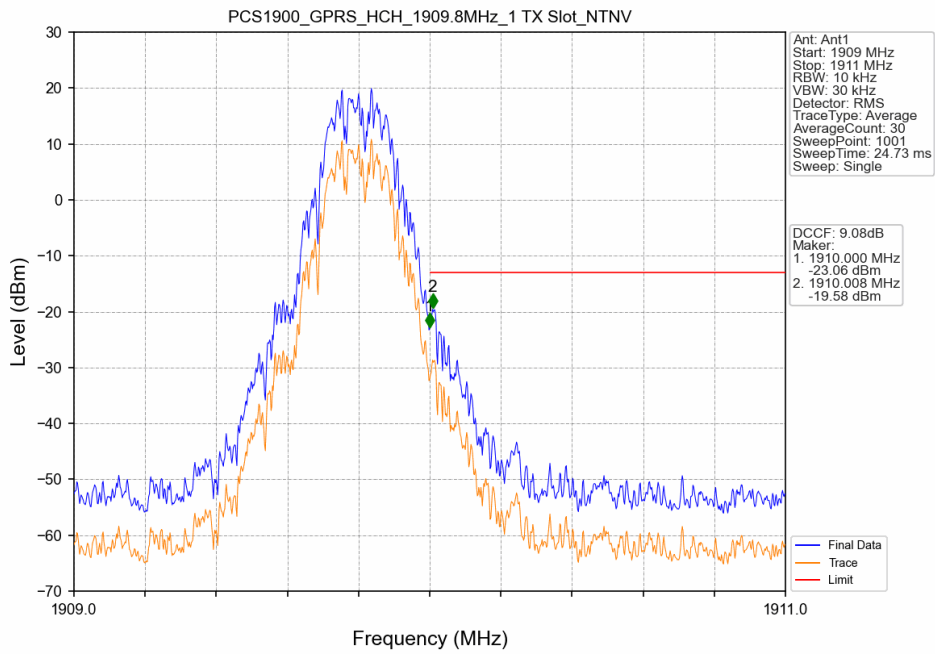

#### 2.1.1 Test Result

Band: PCS1900						
ENV	Mode		Frequency (MHz)	Spurious Emission		Verdict
	Network	Subset		Result	Limit	
NTNV	GPRS	1 TX Slot	1850.2	Refer To Test Graph		Pass
			1880	Refer To Test Graph		Pass
			1909.8	Refer To Test Graph		Pass
	EGPRS	1 TX Slot	1850.2	Refer To Test Graph		Pass
			1880	Refer To Test Graph		Pass
			1909.8	Refer To Test Graph		Pass

## 2.1.2 Test Graph

PCS1900\_GPRS\_LCH\_1850.2MHz\_1 TX Slot\_NTNV

PCS1900\_GPRS\_MCH\_1880MHz\_1 TX Slot\_NTNV

PCS1900\_GPRS\_MCH\_1880MHz\_1 TX Slot\_NTNV

PCS1900\_GPRS\_HCH\_1909.8MHz\_1 TX Slot\_NTNV

PCS1900\_GPRS\_HCH\_1909.8MHz\_1 TX Slot\_NTNV

PCS1900\_GPRS\_HCH\_1909.8MHz\_1 TX Slot\_NTNV

PCS1900\_EGPRS\_LCH\_1850.2MHz\_1 TX Slot\_NTNV

PCS1900\_EGPRS\_LCH\_1850.2MHz\_1 TX Slot\_NTNV

PCS1900\_EGPRS\_LCH\_1850.2MHz\_1 TX Slot\_NTNV

PCS1900\_EGPRS\_MCH\_1880MHz\_1 TX Slot\_NTNV