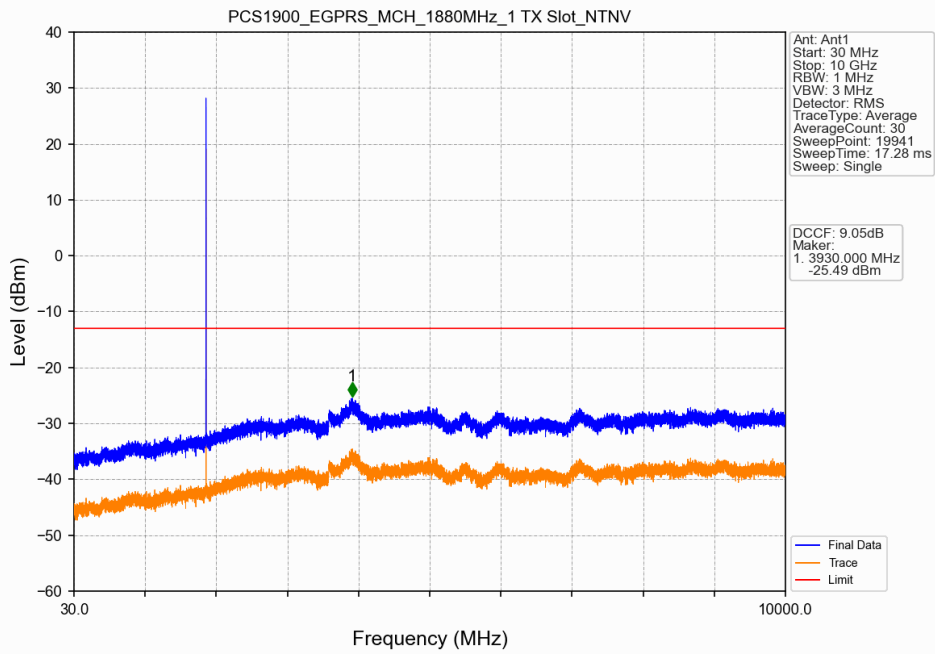

## 2.1.2 Test Graph

PCS1900\_GPRS\_LCH\_1850.2MHz\_1 TX Slot\_NTNV

PCS1900\_GPRS\_MCH\_1880MHz\_1 TX Slot\_NTNV

PCS1900\_GPRS\_MCH\_1880MHz\_1 TX Slot\_NTNV

PCS1900\_GPRS\_HCH\_1909.8MHz\_1 TX Slot\_NTNV

PCS1900\_GPRS\_HCH\_1909.8MHz\_1 TX Slot\_NTNV

PCS1900\_GPRS\_HCH\_1909.8MHz\_1 TX Slot\_NTNV

PCS1900\_EGPRS\_LCH\_1850.2MHz\_1 TX Slot\_NTNV

PCS1900\_EGPRS\_LCH\_1850.2MHz\_1 TX Slot\_NTNV

PCS1900\_EGPRS\_LCH\_1850.2MHz\_1 TX Slot\_NTNV

PCS1900\_EGPRS\_MCH\_1880MHz\_1 TX Slot\_NTNV

PCS1900\_EGPRS\_MCH\_1880MHz\_1 TX Slot\_NTNV

PCS1900\_EGPRS\_HCH\_1909.8MHz\_1 TX Slot\_NTNV

PCS1900\_EGPRS\_HCH\_1909.8MHz\_1 TX Slot\_NTNV

PCS1900\_EGPRS\_HCH\_1909.8MHz\_1 TX Slot\_NTNV