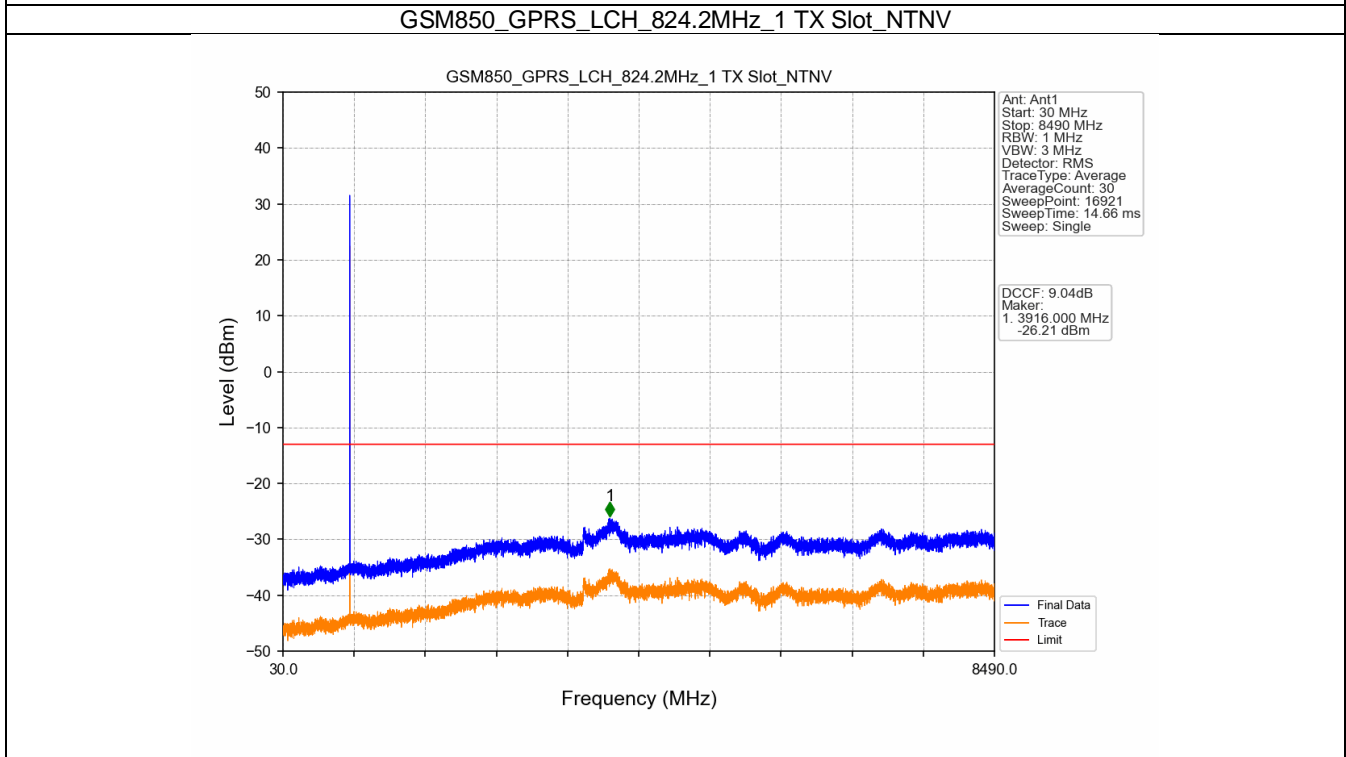

1.1.2 Test Graph