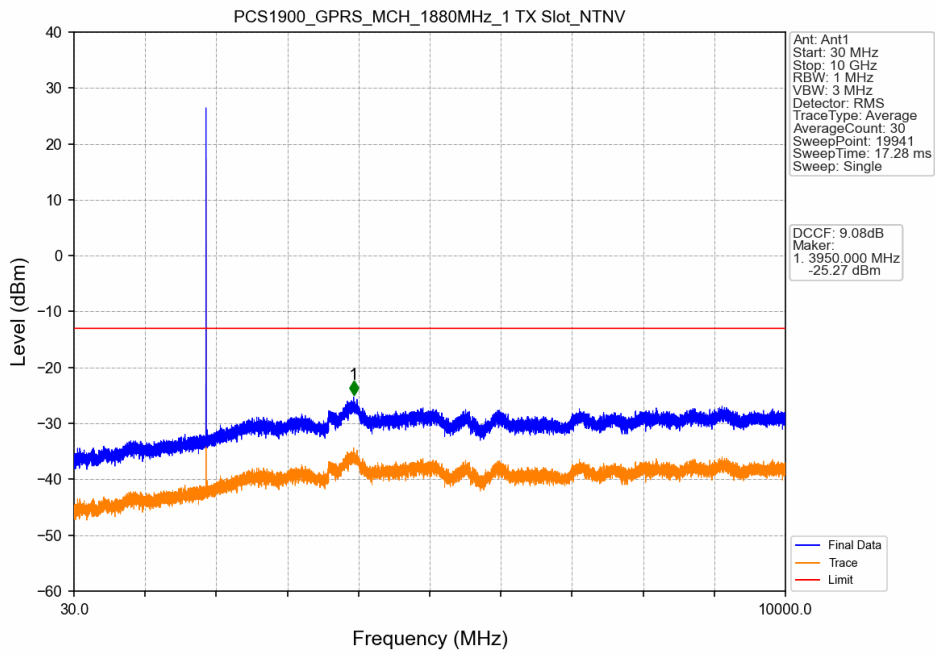

#### 2.1.1 Test Result

Band: PCS1900						
ENV	Mode		Frequency (MHz)	Spurious Emission		Verdict
	Network	Subset		Result	Limit	
NTNV	GPRS	1 TX Slot	1850.2	Refer To Test Graph		Pass
			1880	Refer To Test Graph		Pass
			1909.8	Refer To Test Graph		Pass
	EGPRS	1 TX Slot	1850.2	Refer To Test Graph		Pass
			1880	Refer To Test Graph		Pass
			1909.8	Refer To Test Graph		Pass

## 2.1.2 Test Graph

PCS1900\_GPRS\_LCH\_1850.2MHz\_1 TX Slot\_NTNV

PCS1900\_GPRS\_MCH\_1880MHz\_1 TX Slot\_NTNV

PCS1900\_GPRS\_MCH\_1880MHz\_1 TX Slot\_NTNV

PCS1900\_GPRS\_HCH\_1909.8MHz\_1 TX Slot\_NTNV

PCS1900\_GPRS\_HCH\_1909.8MHz\_1 TX Slot\_NTNV

PCS1900\_GPRS\_HCH\_1909.8MHz\_1 TX Slot\_NTNV

PCS1900\_EGPRS\_LCH\_1850.2MHz\_1 TX Slot\_NTNV

PCS1900\_EGPRS\_LCH\_1850.2MHz\_1 TX Slot\_NTNV

PCS1900\_EGPRS\_LCH\_1850.2MHz\_1 TX Slot\_NTNV

PCS1900\_EGPRS\_MCH\_1880MHz\_1 TX Slot\_NTNV