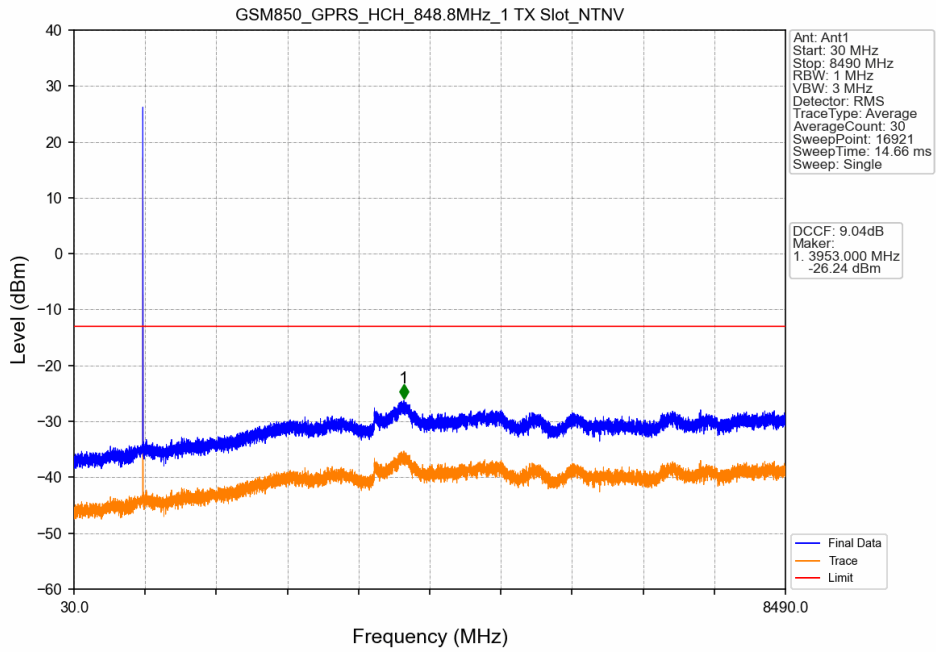

GSM850_GPRS_HCH_848.8MHz_1 TX Slot_NTNV