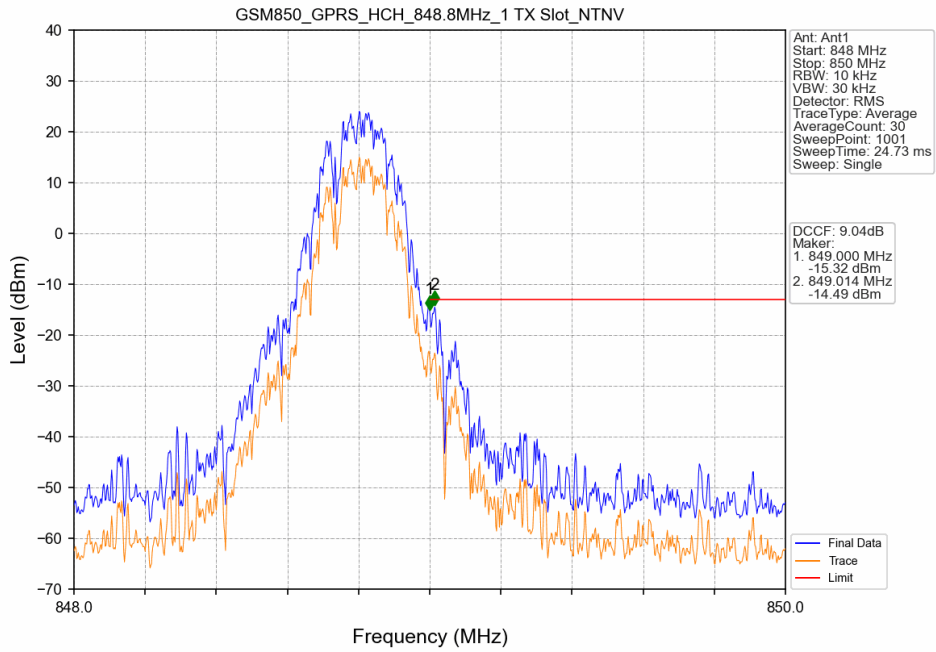

GSM850_GPRS_HCH_848.8MHz_1 TX Slot_NTNV