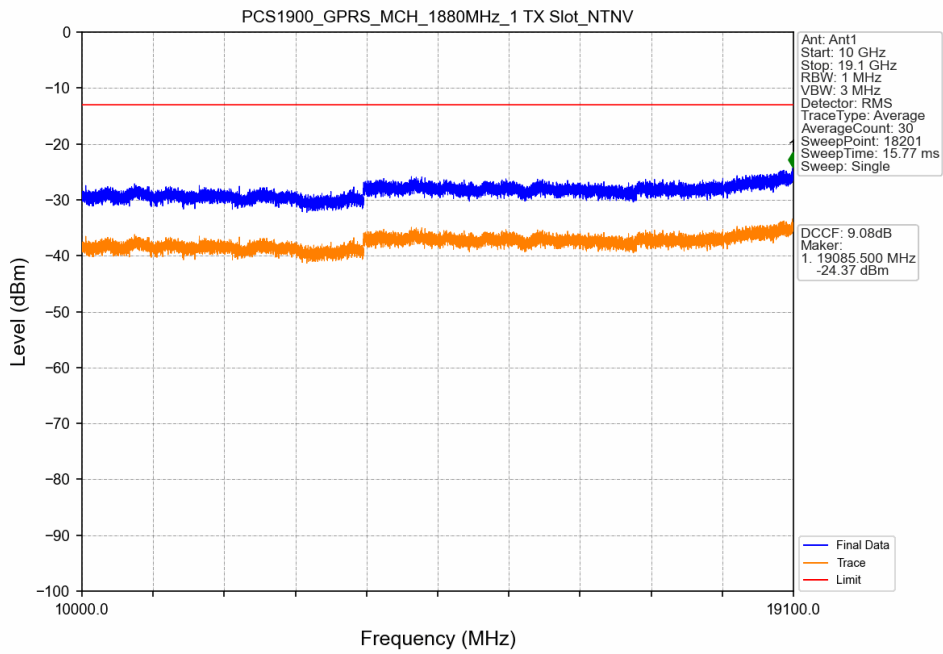

#### 2.1.1 Test Result

Band: PCS1900						
ENV	Mode		Frequency (MHz)	Spurious Emission		Verdict
	Network	Subset		Result	Limit	
NTNV	GPRS	1 TX Slot	1850.2	Refer To Test Graph		Pass
			1880	Refer To Test Graph		Pass
			1909.8	Refer To Test Graph		Pass
	EGPRS	1 TX Slot	1850.2	Refer To Test Graph		Pass
			1880	Refer To Test Graph		Pass
			1909.8	Refer To Test Graph		Pass

## 2.1.2 Test Graph

PCS1900\_GPRS\_LCH\_1850.2MHz\_1 TX Slot\_NTNV

PCS1900\_GPRS\_MCH\_1880MHz\_1 TX Slot\_NTNV

PCS1900\_GPRS\_MCH\_1880MHz\_1 TX Slot\_NTNV

PCS1900\_GPRS\_HCH\_1909.8MHz\_1 TX Slot\_NTNV

PCS1900\_GPRS\_HCH\_1909.8MHz\_1 TX Slot\_NTNV

PCS1900\_GPRS\_HCH\_1909.8MHz\_1 TX Slot\_NTNV

PCS1900\_EGPRS\_LCH\_1850.2MHz\_1 TX Slot\_NTNV

PCS1900\_EGPRS\_LCH\_1850.2MHz\_1 TX Slot\_NTNV

PCS1900\_EGPRS\_LCH\_1850.2MHz\_1 TX Slot\_NTNV

PCS1900\_EGPRS\_MCH\_1880MHz\_1 TX Slot\_NTNV