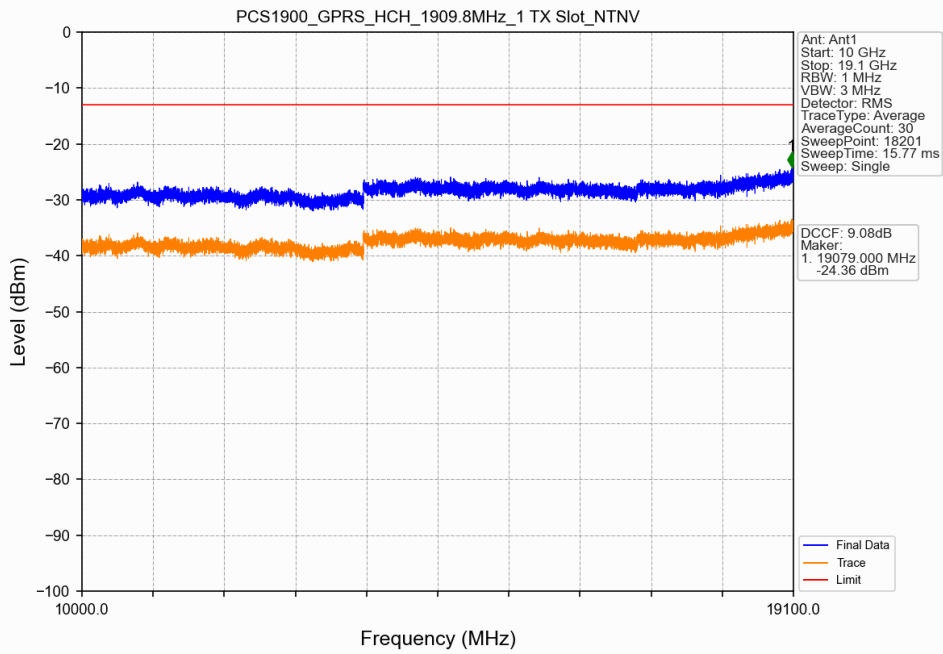

#### 2.1.1 Test Result

Band: PCS1900						
ENV	Mode		Frequency (MHz)	Spurious Emission		Verdict
	Network	Subset		Result	Limit	
NTNV	GPRS	1 TX Slot	1850.2	Refer To Test Graph		Pass
			1880	Refer To Test Graph		Pass
			1909.8	Refer To Test Graph		Pass
	EGPRS	1 TX Slot	1850.2	Refer To Test Graph		Pass
			1880	Refer To Test Graph		Pass
			1909.8	Refer To Test Graph		Pass

## 2.1.2 Test Graph

PCS1900\_GPRS\_LCH\_1850.2MHz\_1 TX Slot\_NTNV

PCS1900\_GPRS\_MCH\_1880MHz\_1 TX Slot\_NTNV

PCS1900\_GPRS\_MCH\_1880MHz\_1 TX Slot\_NTNV

PCS1900\_GPRS\_HCH\_1909.8MHz\_1 TX Slot\_NTNV

PCS1900\_GPRS\_HCH\_1909.8MHz\_1 TX Slot\_NTNV

PCS1900\_GPRS\_HCH\_1909.8MHz\_1 TX Slot\_NTNV

PCS1900\_EGPRS\_LCH\_1850.2MHz\_1 TX Slot\_NTNV

PCS1900\_EGPRS\_LCH\_1850.2MHz\_1 TX Slot\_NTNV

PCS1900\_EGPRS\_LCH\_1850.2MHz\_1 TX Slot\_NTNV

PCS1900\_EGPRS\_MCH\_1880MHz\_1 TX Slot\_NTNV