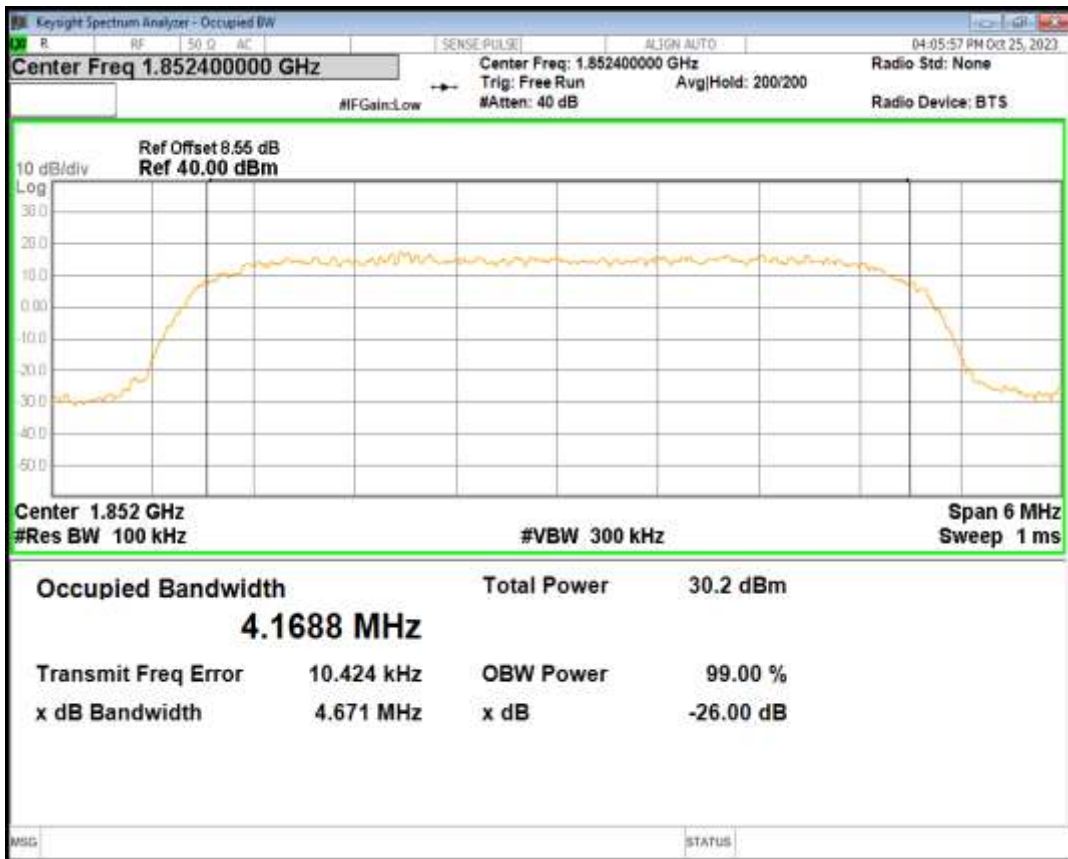

HSDPA Band2 Subtest1 Channel=9400