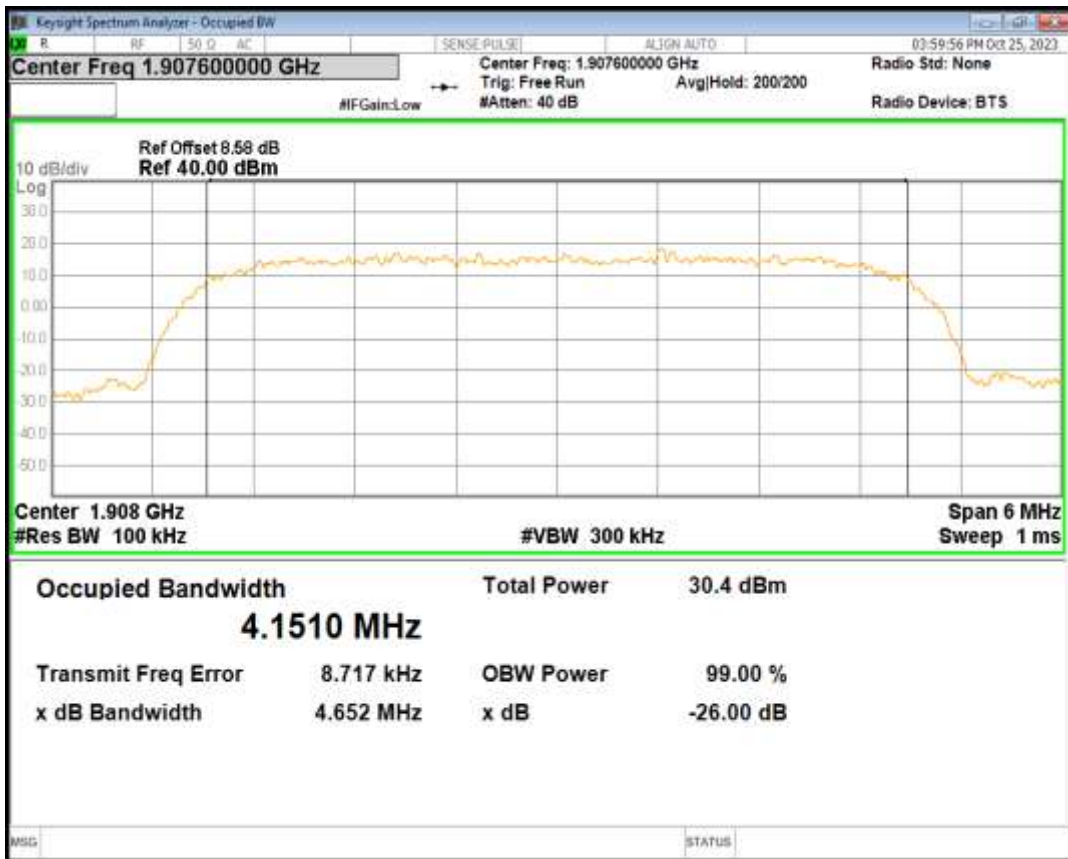

HSDPA Band5 Subtest1 Channel=4132