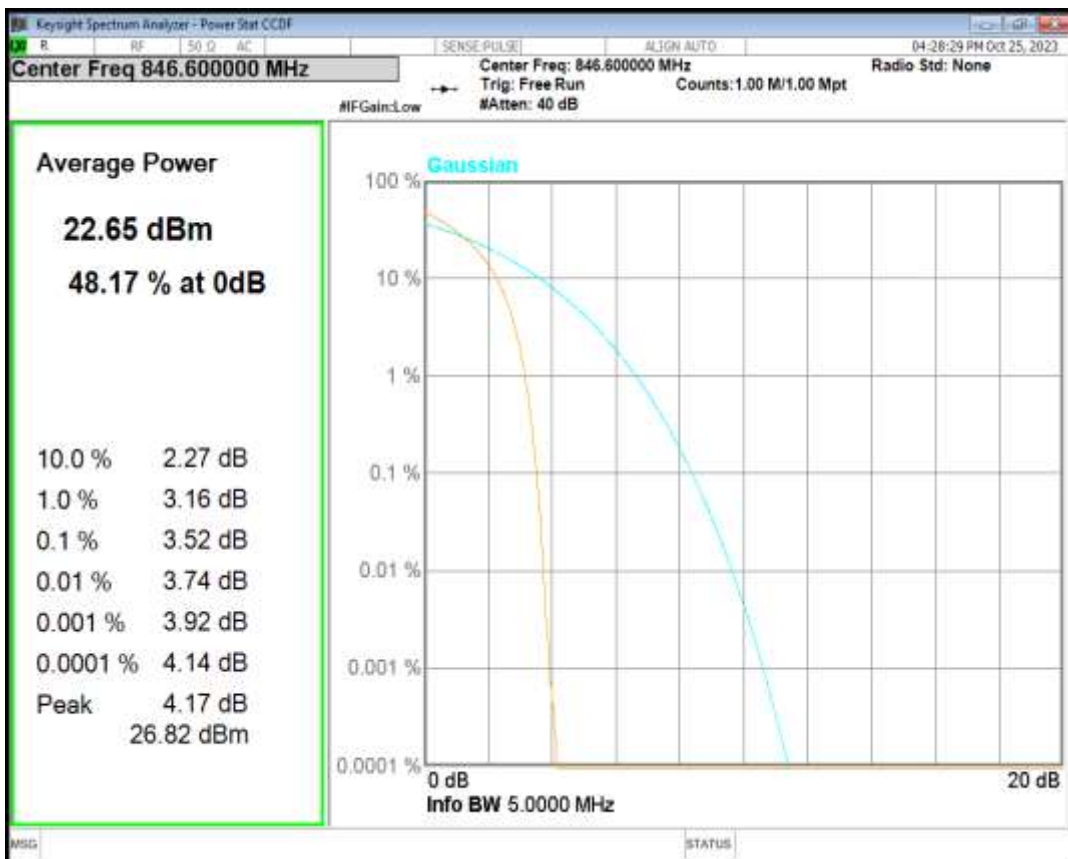

HSUPA Band5 Subtest1 Channel=4233