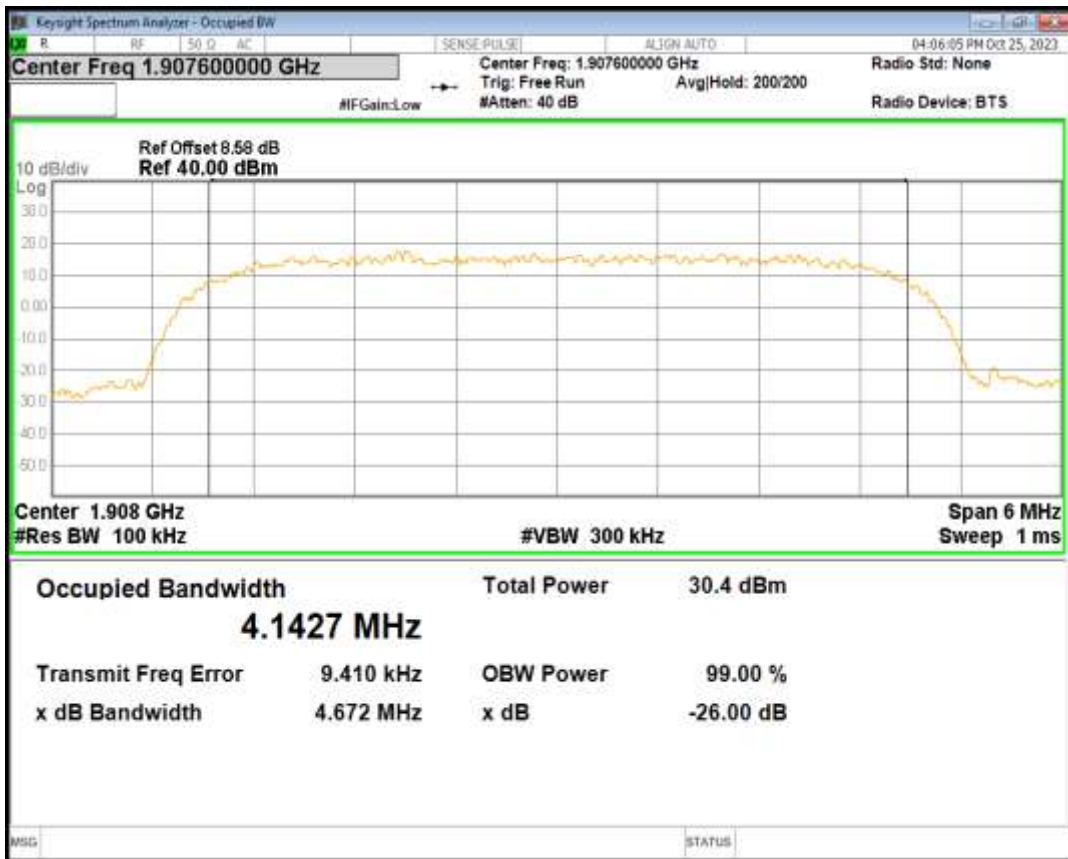

HSUPA Band2 Subtest1 Channel=9262