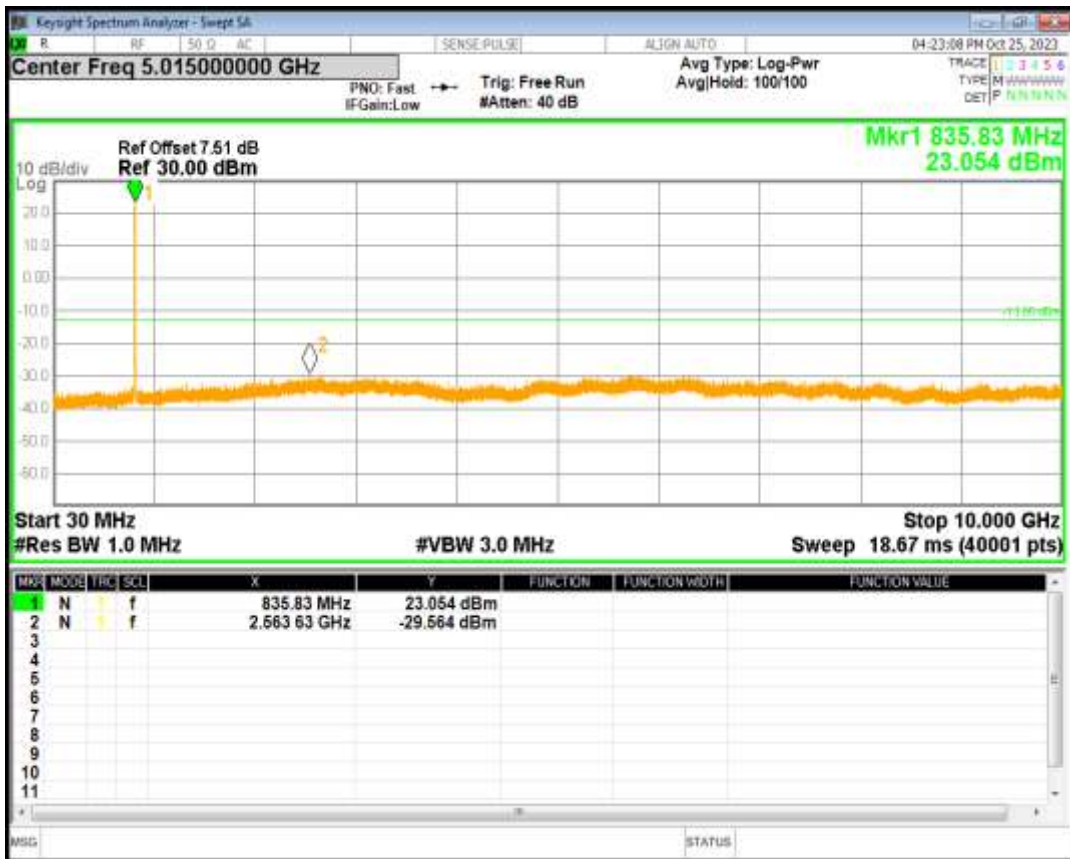

WCDMA Band5 Channel=4233