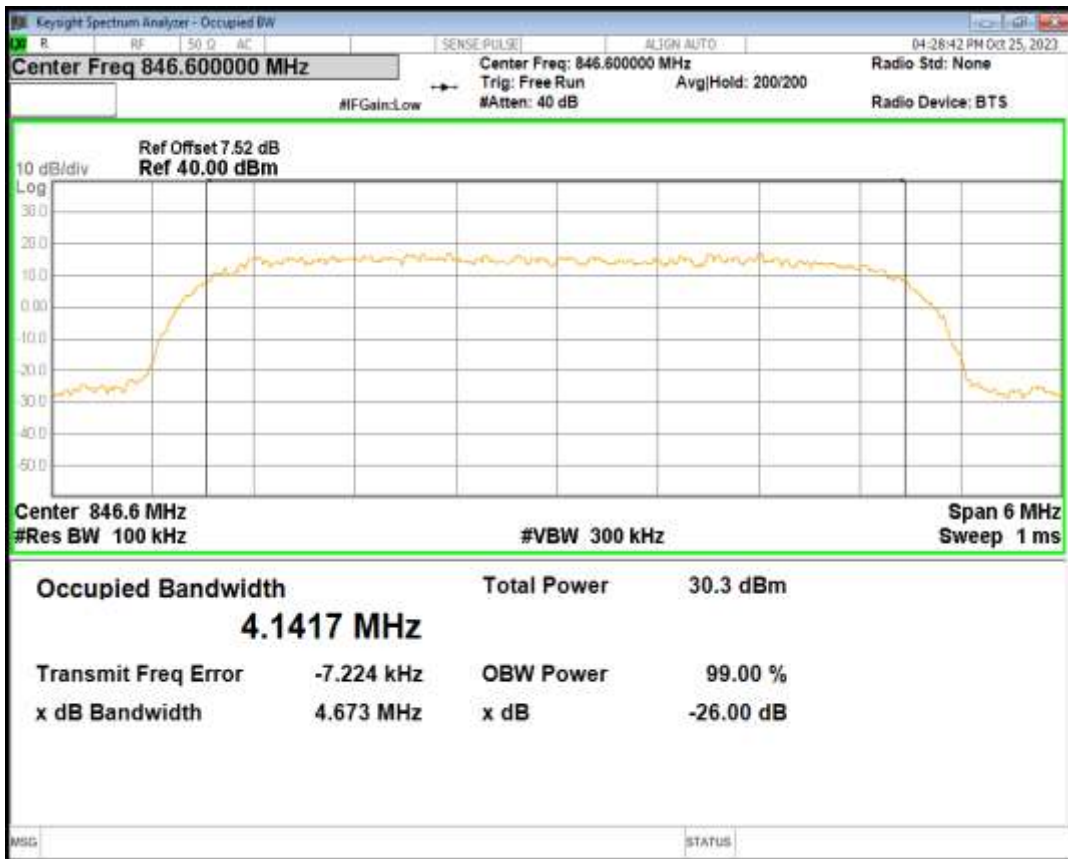

WCDMA Band5 Channel=4132