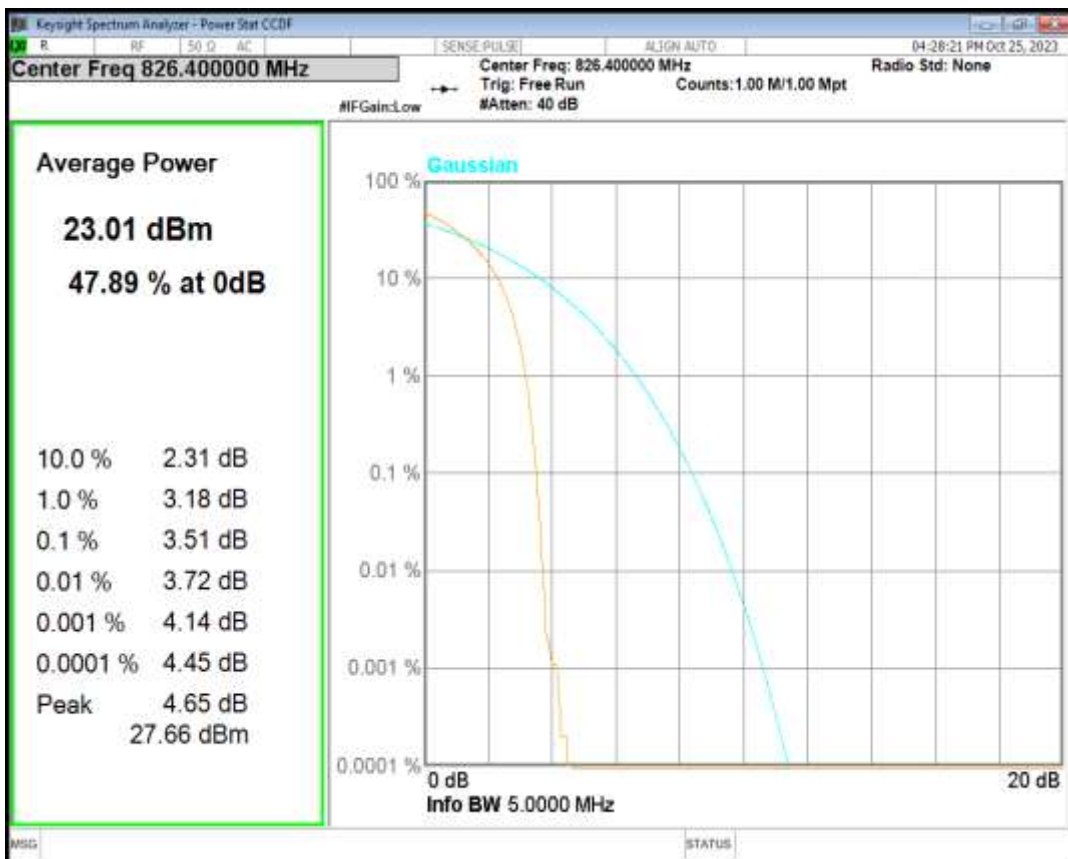

WCDMA Band2 Channel=9400

WCDMA Band2 Channel=9538

HSDPA Band5 Subtest1 Channel=4132

HSDPA Band5 Subtest1 Channel=4182

HSDPA Band5 Subtest1 Channel=4233

HSUPA Band5 Subtest1 Channel=4132

HSUPA Band5 Subtest1 Channel=4182