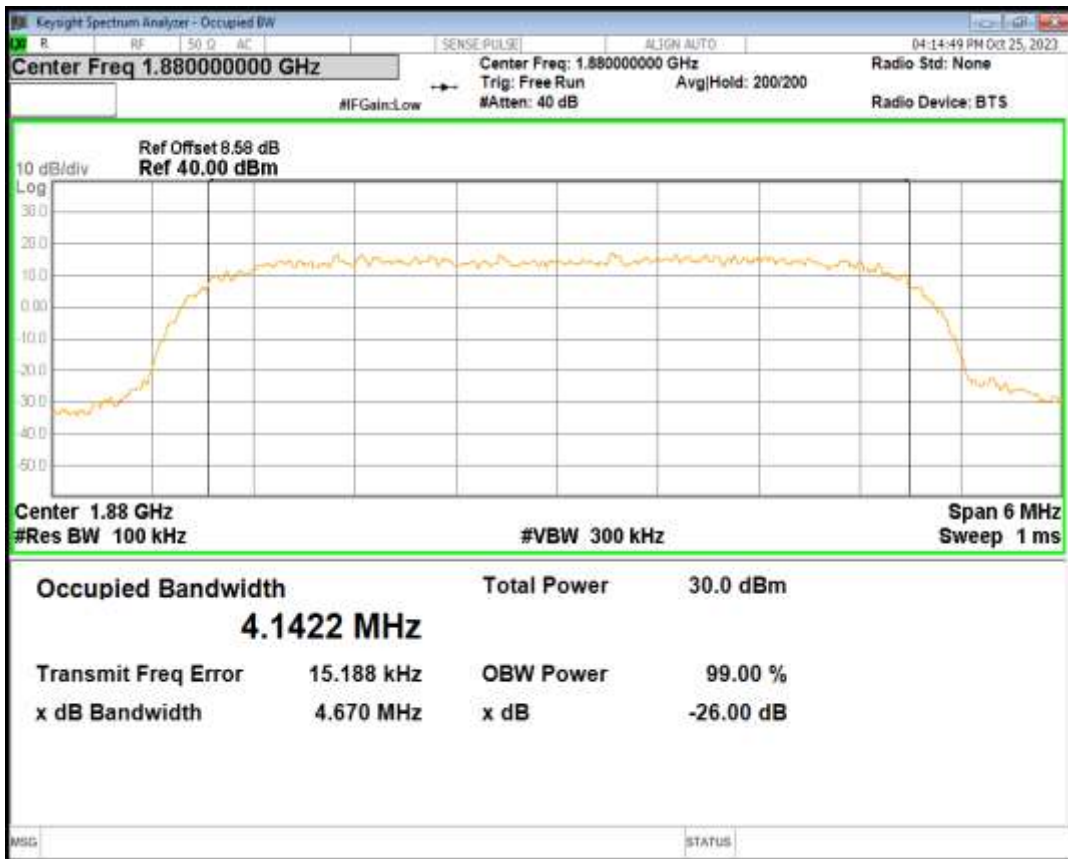

HSDPA Band2 Subtest1 Channel=9262

HSDPA Band2 Subtest1 Channel=9400

HSDPA Band2 Subtest1 Channel=9538

HSUPA Band2 Subtest1 Channel=9262

HSUPA Band2 Subtest1 Channel=9400

HSUPA Band2 Subtest1 Channel=9538

WCDMA Band2 Channel=9262