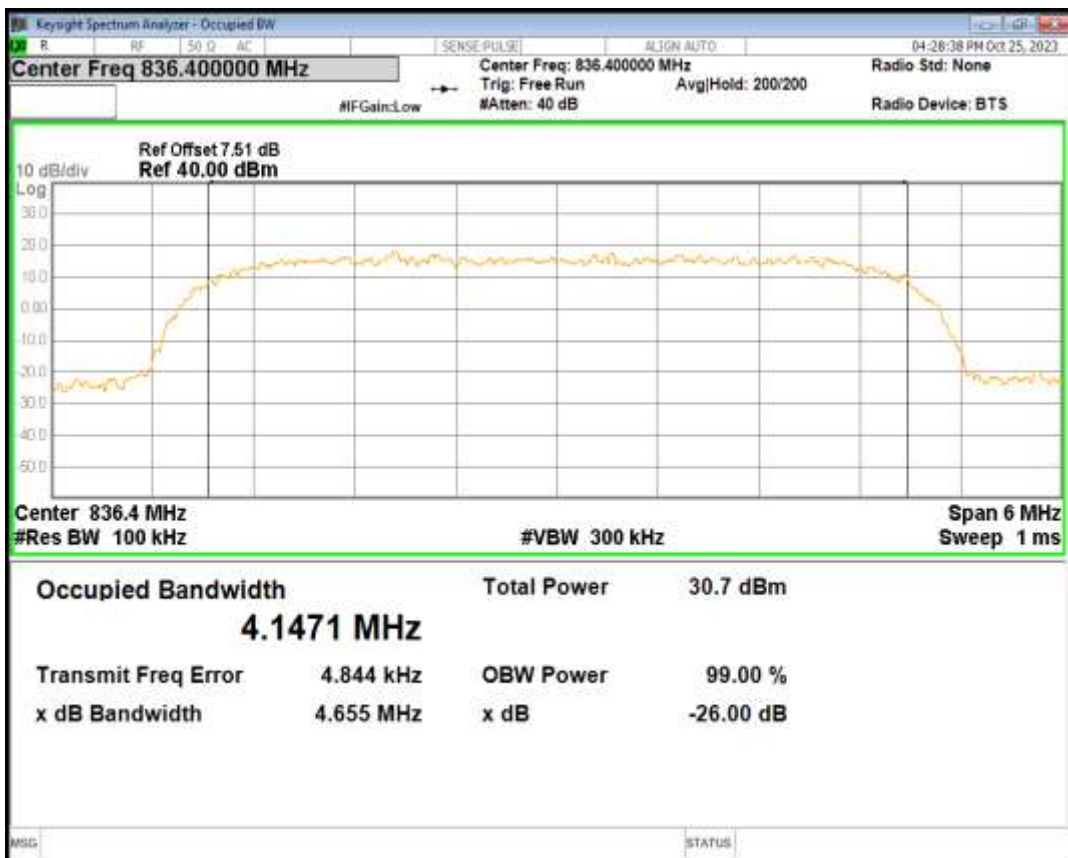

WCDMA Band2 Channel=9400

WCDMA Band2 Channel=9538

HSDPA Band5 Subtest1 Channel=4132

HSDPA Band5 Subtest1 Channel=4182

HSDPA Band5 Subtest1 Channel=4233

HSUPA Band5 Subtest1 Channel=4132

HSUPA Band5 Subtest1 Channel=4182