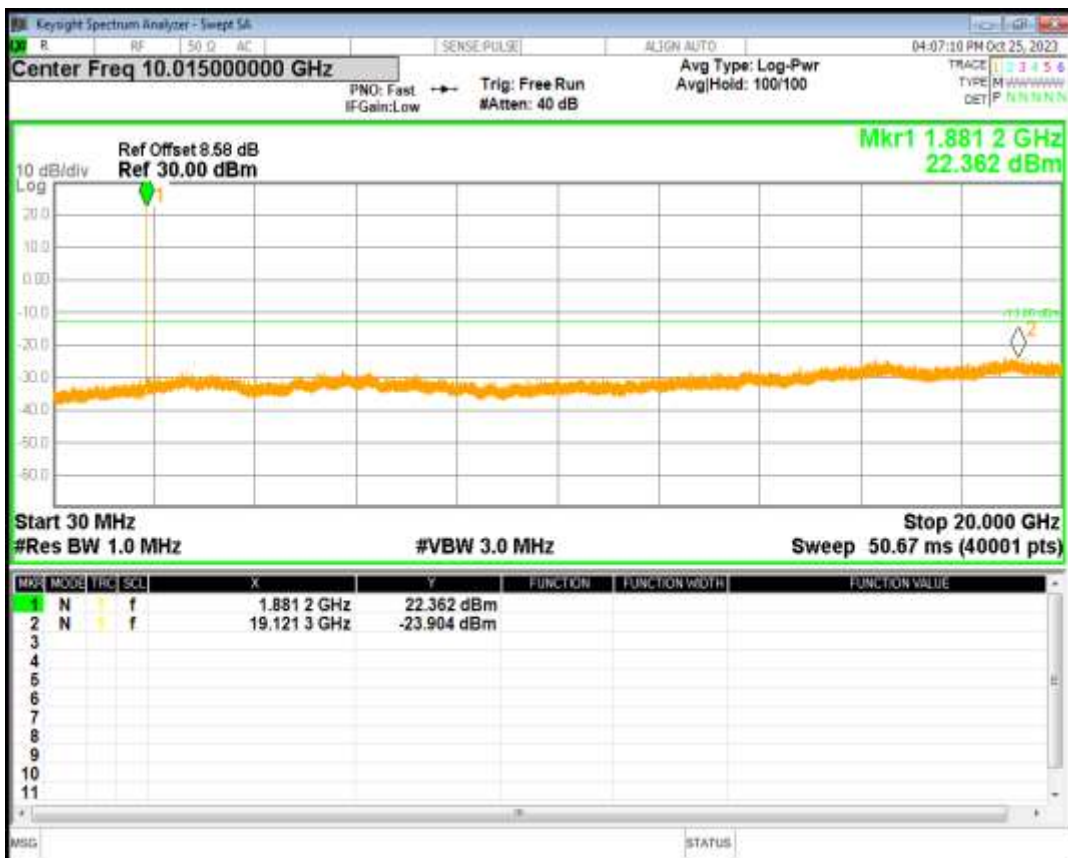

HSDPA Band5 Subtest1 Channel=4233

HSUPA Band5 Subtest1 Channel=4132

HSUPA Band5 Subtest1 Channel=4233

WCDMA Band5 Channel=4132

WCDMA Band5 Channel=4233

06 Out-of-band emissions

Band	Channel	Frequency (MHz)	Spur Freq (MHz)	Spur Level (dBm)	Limit (dBm)	Verdict
HSDPA Band2 Subtest1	9262	1852.4	19601.60	-23.59	-13	PASS
HSDPA Band2 Subtest1	9400	1880	19121.32	-23.90	-13	PASS
HSDPA Band2 Subtest1	9538	1907.6	18987.52	-23.27	-13	PASS
HSUPA Band2 Subtest1	9262	1852.4	19036.45	-23.10	-13	PASS
HSUPA Band2 Subtest1	9400	1880	18973.54	-23.86	-13	PASS
HSUPA Band2 Subtest1	9538	1907.6	18816.78	-24.00	-13	PASS
WCDMA Band2	9262	1852.4	18974.54	-24.38	-13	PASS
WCDMA Band2	9400	1880	19068.40	-23.17	-13	PASS
WCDMA Band2	9538	1907.6	19001.00	-24.24	-13	PASS
HSDPA Band5 Subtest1	4132	826.4	6380.39	-29.13	-13	PASS
HSDPA Band5 Subtest1	4182	836.4	5811.85	-28.92	-13	PASS
HSDPA Band5 Subtest1	4233	846.6	2696.98	-28.87	-13	PASS
HSUPA Band5 Subtest1	4132	826.4	5764.99	-29.35	-13	PASS
HSUPA Band5 Subtest1	4182	836.4	6251.03	-29.37	-13	PASS
HSUPA Band5 Subtest1	4233	846.6	6371.17	-29.30	-13	PASS
WCDMA Band5	4132	826.4	3014.52	-29.61	-13	PASS
WCDMA Band5	4182	836.4	2563.63	-29.56	-13	PASS
WCDMA Band5	4233	846.6	5877.65	-28.69	-13	PASS

HSDPA Band2 Subtest1 Channel=9262

HSDPA Band2 Subtest1 Channel=9400

HSDPA Band2 Subtest1 Channel=9538

HSUPA Band2 Subtest1 Channel=9262

HSUPA Band2 Subtest1 Channel=9400

HSUPA Band2 Subtest1 Channel=9538

WCDMA Band2 Channel=9262