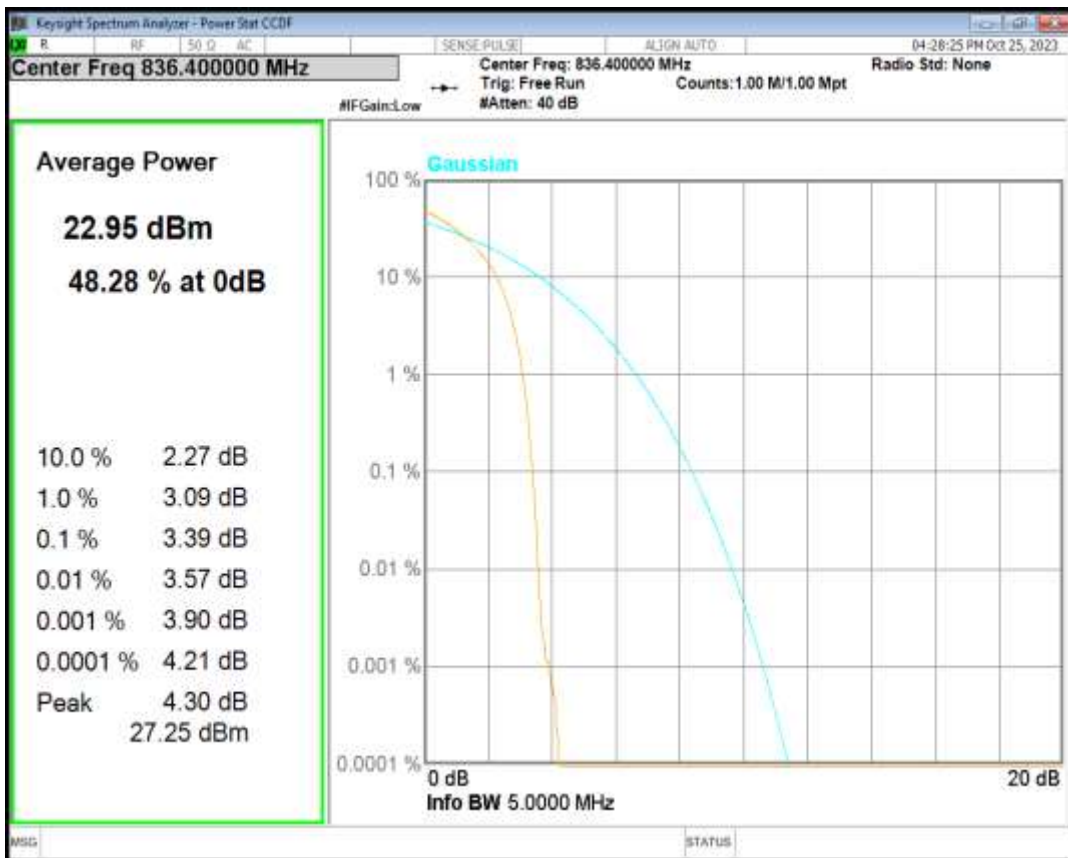

WCDMA Band2 Channel=9400

WCDMA Band2 Channel=9538

HSDPA Band5 Subtest1 Channel=4132

HSDPA Band5 Subtest1 Channel=4182

HSDPA Band5 Subtest1 Channel=4233

HSUPA Band5 Subtest1 Channel=4132

HSUPA Band5 Subtest1 Channel=4182