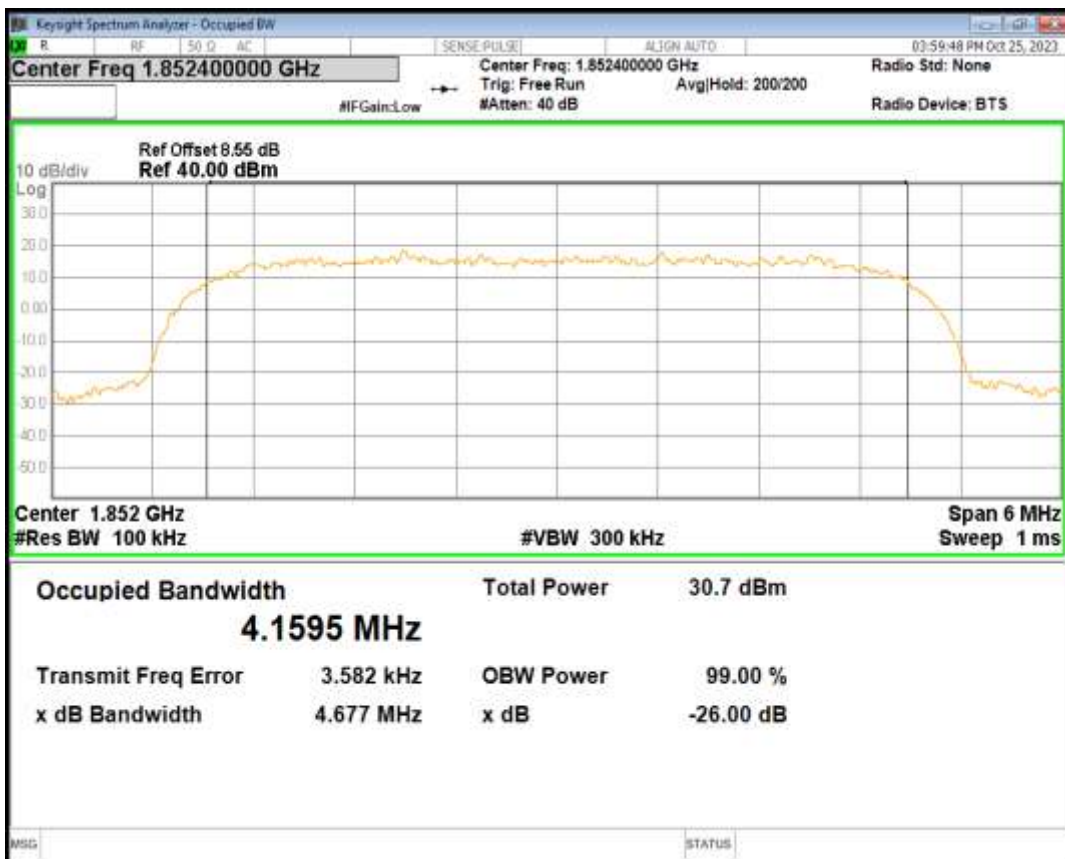

HSDPA Band2 Subtest1 Channel=9262

HSDPA Band2 Subtest1 Channel=9400

HSDPA Band2 Subtest1 Channel=9538

HSUPA Band2 Subtest1 Channel=9262

HSUPA Band2 Subtest1 Channel=9400

HSUPA Band2 Subtest1 Channel=9538

WCDMA Band2 Channel=9262