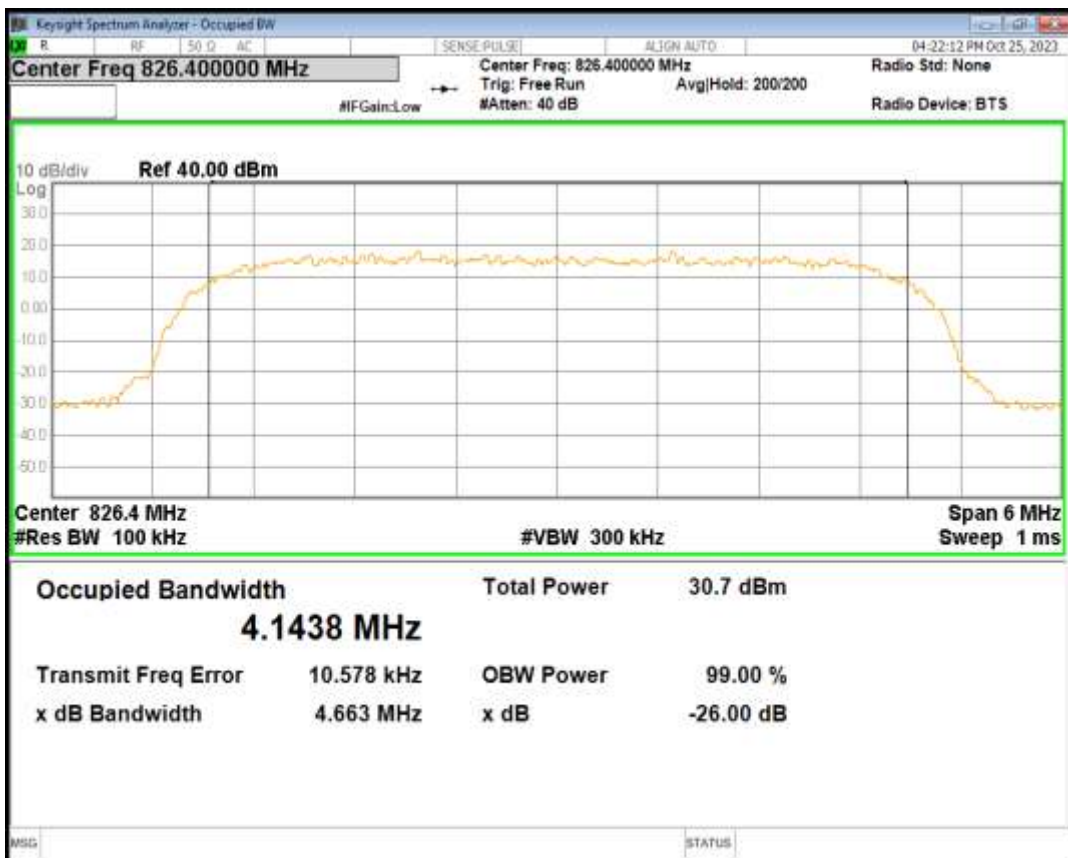

WCDMA Band5 Channel=4182