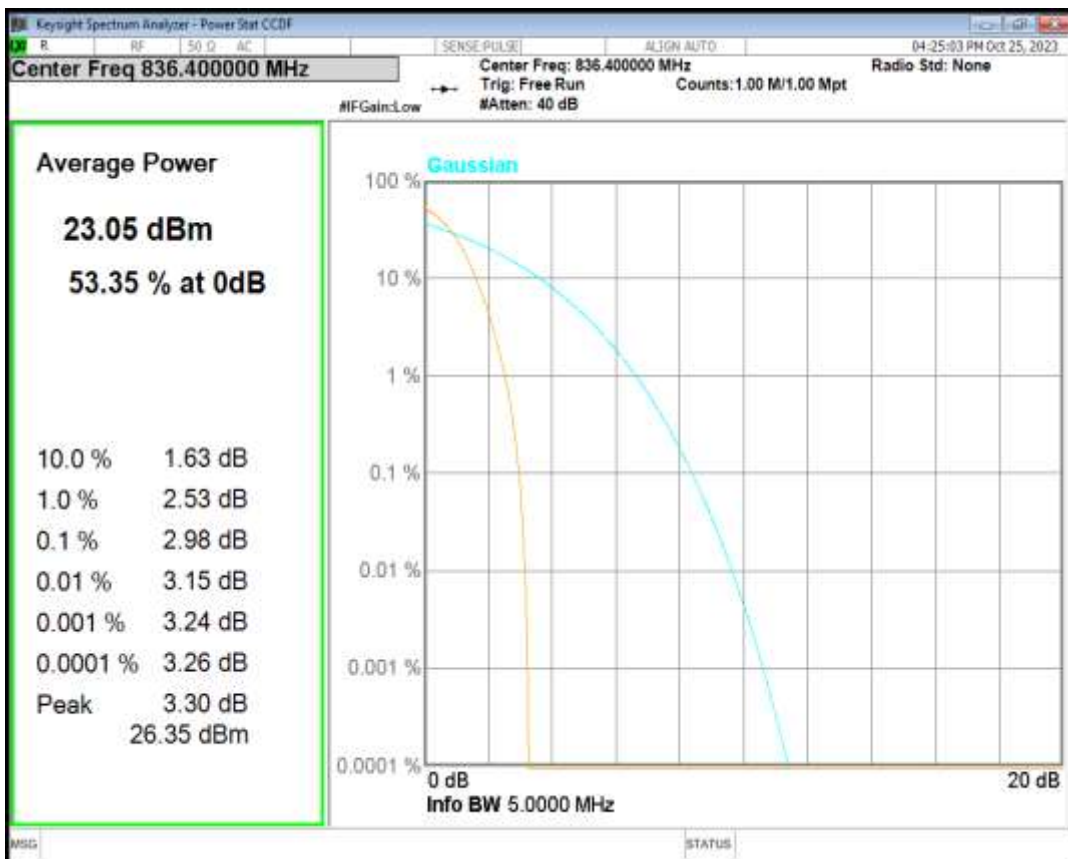

WCDMA Band2 Channel=9400

WCDMA Band2 Channel=9538

HSDPA Band5 Subtest1 Channel=4132

HSDPA Band5 Subtest1 Channel=4182

HSDPA Band5 Subtest1 Channel=4233

HSUPA Band5 Subtest1 Channel=4132

HSUPA Band5 Subtest1 Channel=4182