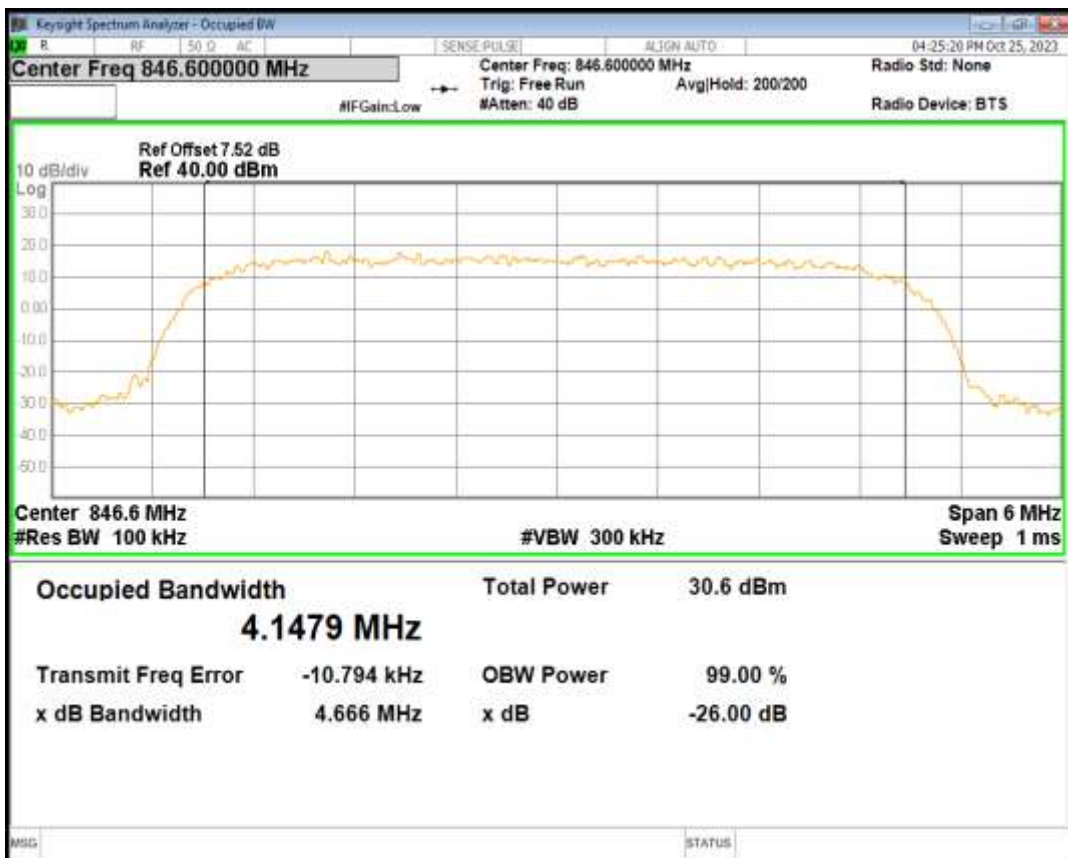

WCDMA Band2 Channel=9400

WCDMA Band2 Channel=9538

HSDPA Band5 Subtest1 Channel=4132

HSDPA Band5 Subtest1 Channel=4182

HSDPA Band5 Subtest1 Channel=4233

HSUPA Band5 Subtest1 Channel=4132

HSUPA Band5 Subtest1 Channel=4182