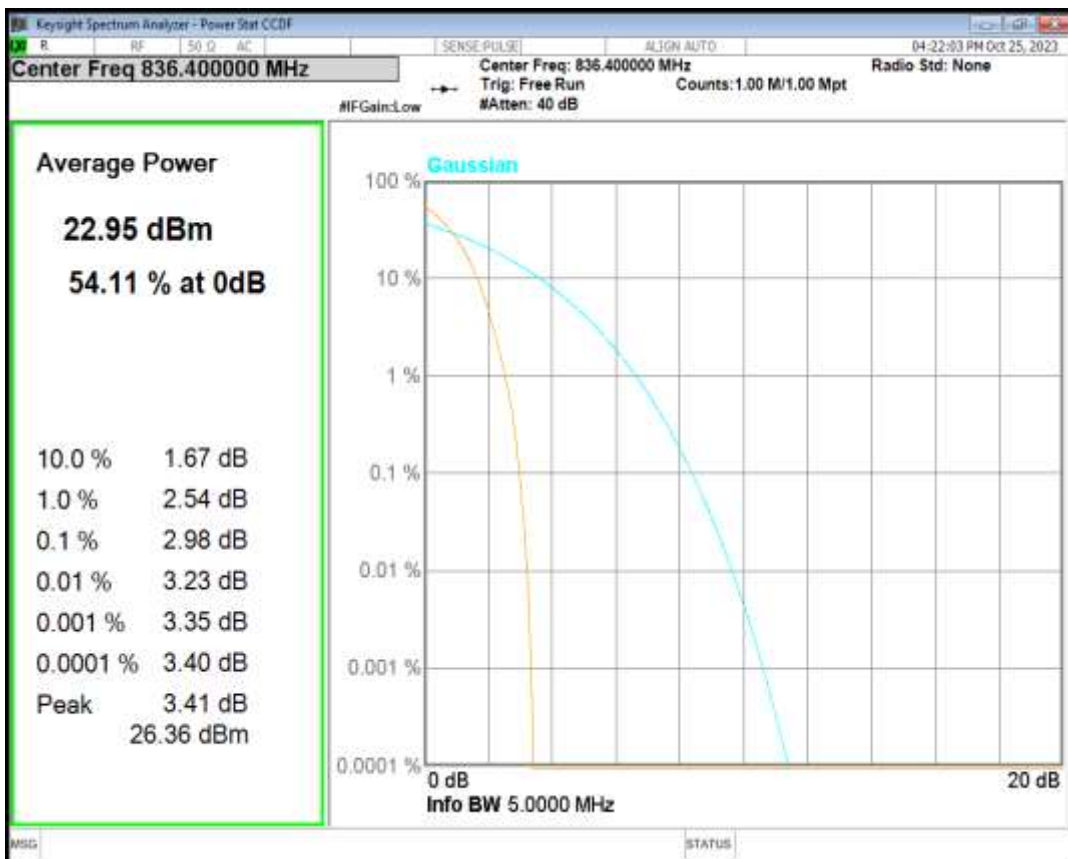

WCDMA Band5 Channel=4182