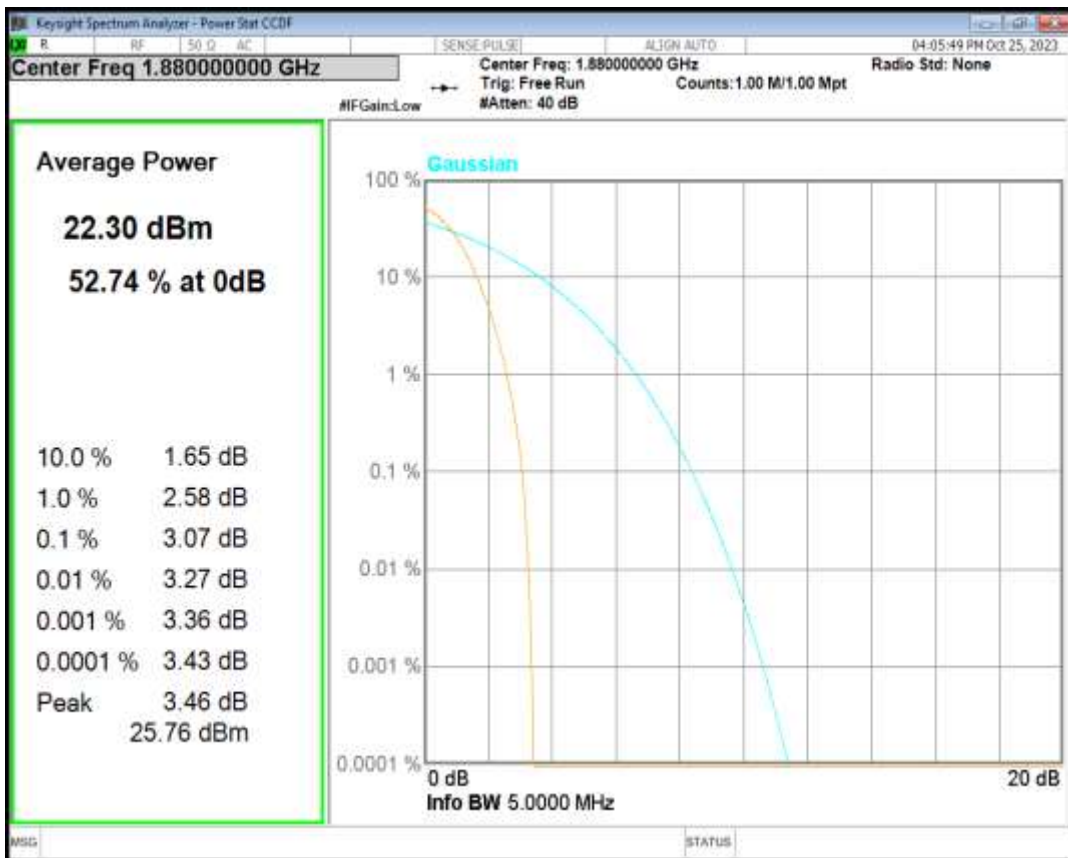

HSDPA Band2 Subtest1 Channel=9400