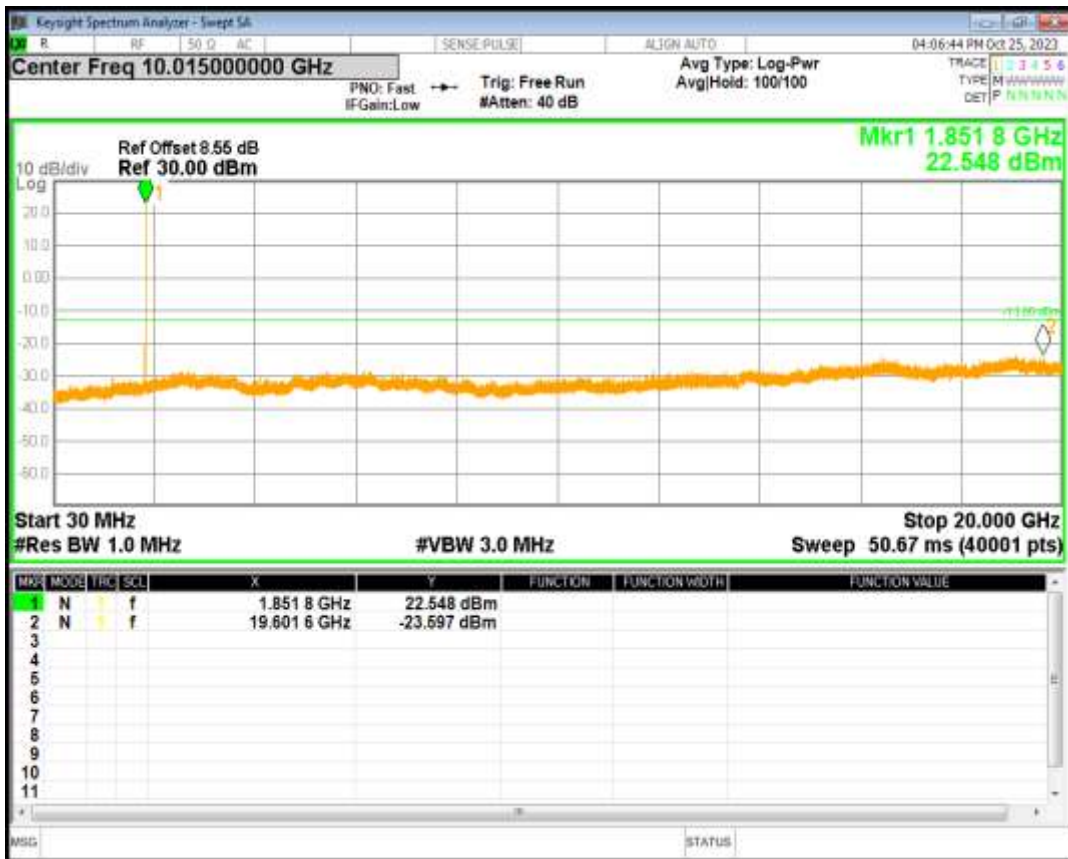

HSDPA Band5 Subtest1 Channel=4233

HSUPA Band5 Subtest1 Channel=4132

HSUPA Band5 Subtest1 Channel=4233

WCDMA Band5 Channel=4132

WCDMA Band5 Channel=4233

06 Out-of-band emissions

Band	Channel	Frequency (MHz)	Spur Freq (MHz)	Spur Level (dBm)	Limit (dBm)	Verdict
HSDPA Band2 Subtest1	9262	1852.4	19601.60	-23.59	-13	PASS
HSDPA Band2 Subtest1	9400	1880	19121.32	-23.90	-13	PASS
HSDPA Band2 Subtest1	9538	1907.6	18987.52	-23.27	-13	PASS
HSUPA Band2 Subtest1	9262	1852.4	19036.45	-23.10	-13	PASS
HSUPA Band2 Subtest1	9400	1880	18973.54	-23.86	-13	PASS
HSUPA Band2 Subtest1	9538	1907.6	18816.78	-24.00	-13	PASS
WCDMA Band2	9262	1852.4	18974.54	-24.38	-13	PASS
WCDMA Band2	9400	1880	19068.40	-23.17	-13	PASS
WCDMA Band2	9538	1907.6	19001.00	-24.24	-13	PASS
HSDPA Band5 Subtest1	4132	826.4	6380.39	-29.13	-13	PASS
HSDPA Band5 Subtest1	4182	836.4	5811.85	-28.92	-13	PASS
HSDPA Band5 Subtest1	4233	846.6	2696.98	-28.87	-13	PASS
HSUPA Band5 Subtest1	4132	826.4	5764.99	-29.35	-13	PASS
HSUPA Band5 Subtest1	4182	836.4	6251.03	-29.37	-13	PASS
HSUPA Band5 Subtest1	4233	846.6	6371.17	-29.30	-13	PASS
WCDMA Band5	4132	826.4	3014.52	-29.61	-13	PASS
WCDMA Band5	4182	836.4	2563.63	-29.56	-13	PASS
WCDMA Band5	4233	846.6	5877.65	-28.69	-13	PASS

HSDPA Band2 Subtest1 Channel=9262

HSDPA Band2 Subtest1 Channel=9400

HSDPA Band2 Subtest1 Channel=9538

HSUPA Band2 Subtest1 Channel=9262

HSUPA Band2 Subtest1 Channel=9400

HSUPA Band2 Subtest1 Channel=9538

WCDMA Band2 Channel=9262