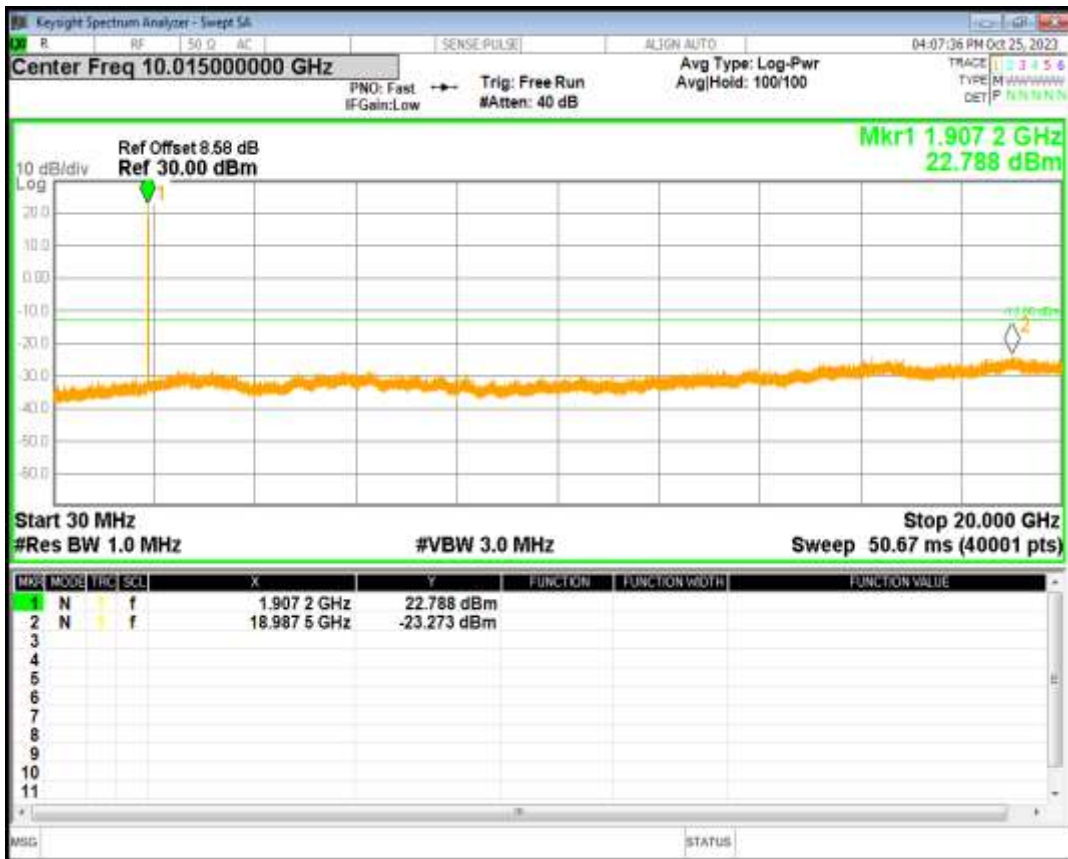

HSDPA Band5 Subtest1 Channel=4233

HSUPA Band5 Subtest1 Channel=4132

HSUPA Band5 Subtest1 Channel=4233

WCDMA Band5 Channel=4132

WCDMA Band5 Channel=4233

06 Out-of-band emissions

Band	Channel	Frequency (MHz)	Spur Freq (MHz)	Spur Level (dBm)	Limit (dBm)	Verdict
HSDPA Band2 Subtest1	9262	1852.4	19601.60	-23.59	-13	PASS
HSDPA Band2 Subtest1	9400	1880	19121.32	-23.90	-13	PASS
HSDPA Band2 Subtest1	9538	1907.6	18987.52	-23.27	-13	PASS
HSUPA Band2 Subtest1	9262	1852.4	19036.45	-23.10	-13	PASS
HSUPA Band2 Subtest1	9400	1880	18973.54	-23.86	-13	PASS
HSUPA Band2 Subtest1	9538	1907.6	18816.78	-24.00	-13	PASS
WCDMA Band2	9262	1852.4	18974.54	-24.38	-13	PASS
WCDMA Band2	9400	1880	19068.40	-23.17	-13	PASS
WCDMA Band2	9538	1907.6	19001.00	-24.24	-13	PASS
HSDPA Band5 Subtest1	4132	826.4	6380.39	-29.13	-13	PASS
HSDPA Band5 Subtest1	4182	836.4	5811.85	-28.92	-13	PASS
HSDPA Band5 Subtest1	4233	846.6	2696.98	-28.87	-13	PASS
HSUPA Band5 Subtest1	4132	826.4	5764.99	-29.35	-13	PASS
HSUPA Band5 Subtest1	4182	836.4	6251.03	-29.37	-13	PASS
HSUPA Band5 Subtest1	4233	846.6	6371.17	-29.30	-13	PASS
WCDMA Band5	4132	826.4	3014.52	-29.61	-13	PASS
WCDMA Band5	4182	836.4	2563.63	-29.56	-13	PASS
WCDMA Band5	4233	846.6	5877.65	-28.69	-13	PASS

HSDPA Band2 Subtest1 Channel=9262

HSDPA Band2 Subtest1 Channel=9400

HSDPA Band2 Subtest1 Channel=9538

HSUPA Band2 Subtest1 Channel=9262

HSUPA Band2 Subtest1 Channel=9400

HSUPA Band2 Subtest1 Channel=9538

WCDMA Band2 Channel=9262