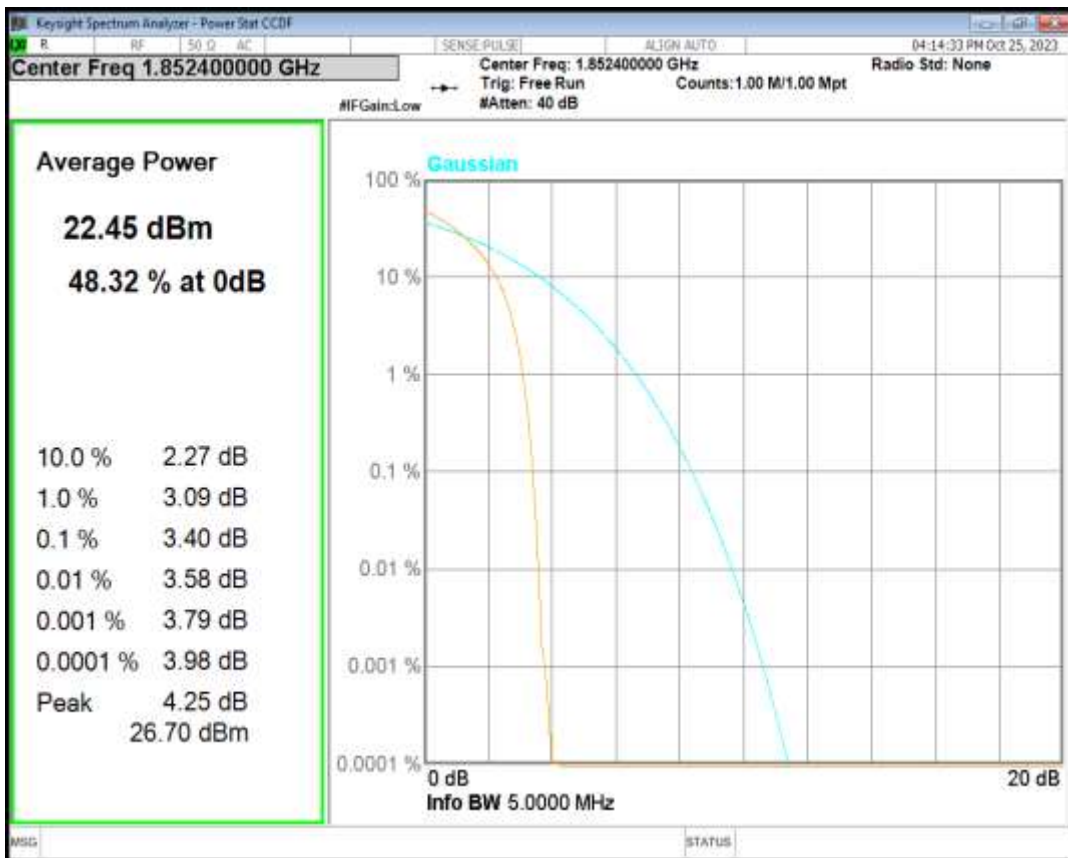

HSDPA Band2 Subtest1 Channel=9262

HSDPA Band2 Subtest1 Channel=9400

HSDPA Band2 Subtest1 Channel=9538

HSUPA Band2 Subtest1 Channel=9262

HSUPA Band2 Subtest1 Channel=9400

HSUPA Band2 Subtest1 Channel=9538

WCDMA Band2 Channel=9262