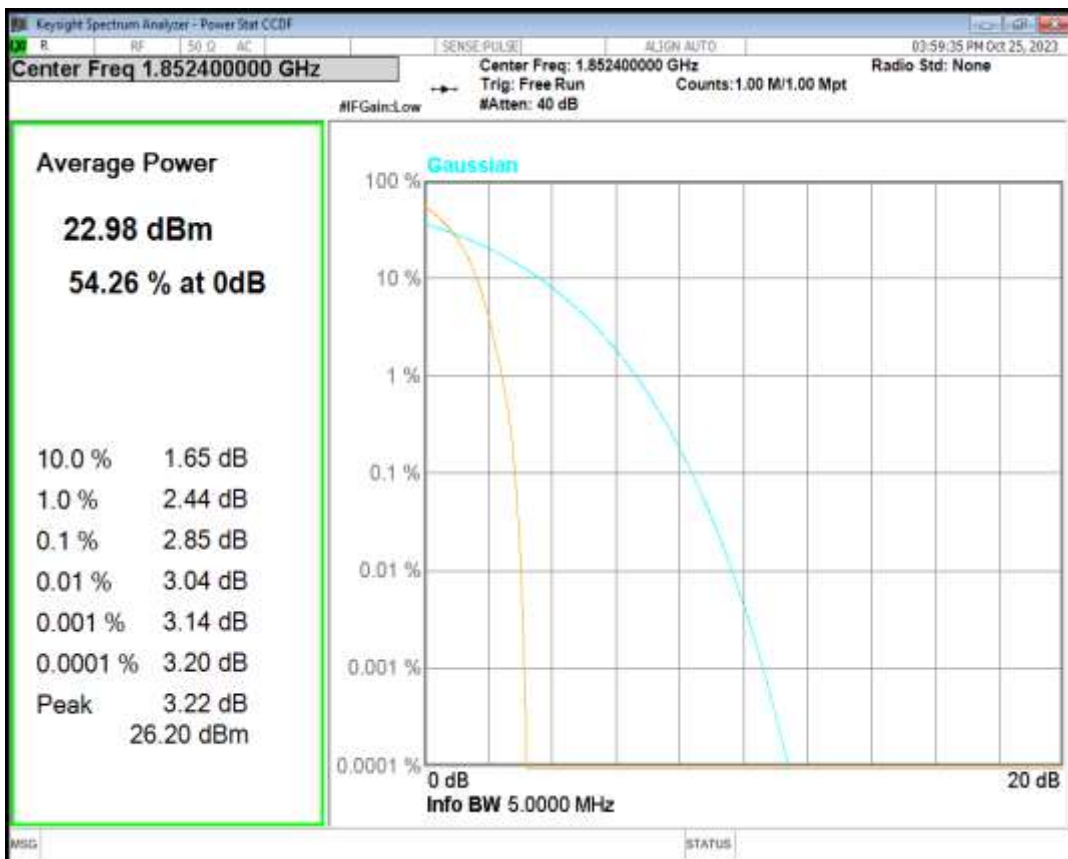

HSDPA Band2 Subtest1 Channel=9262

HSDPA Band2 Subtest1 Channel=9400

HSDPA Band2 Subtest1 Channel=9538

HSUPA Band2 Subtest1 Channel=9262

HSUPA Band2 Subtest1 Channel=9400

HSUPA Band2 Subtest1 Channel=9538

WCDMA Band2 Channel=9262