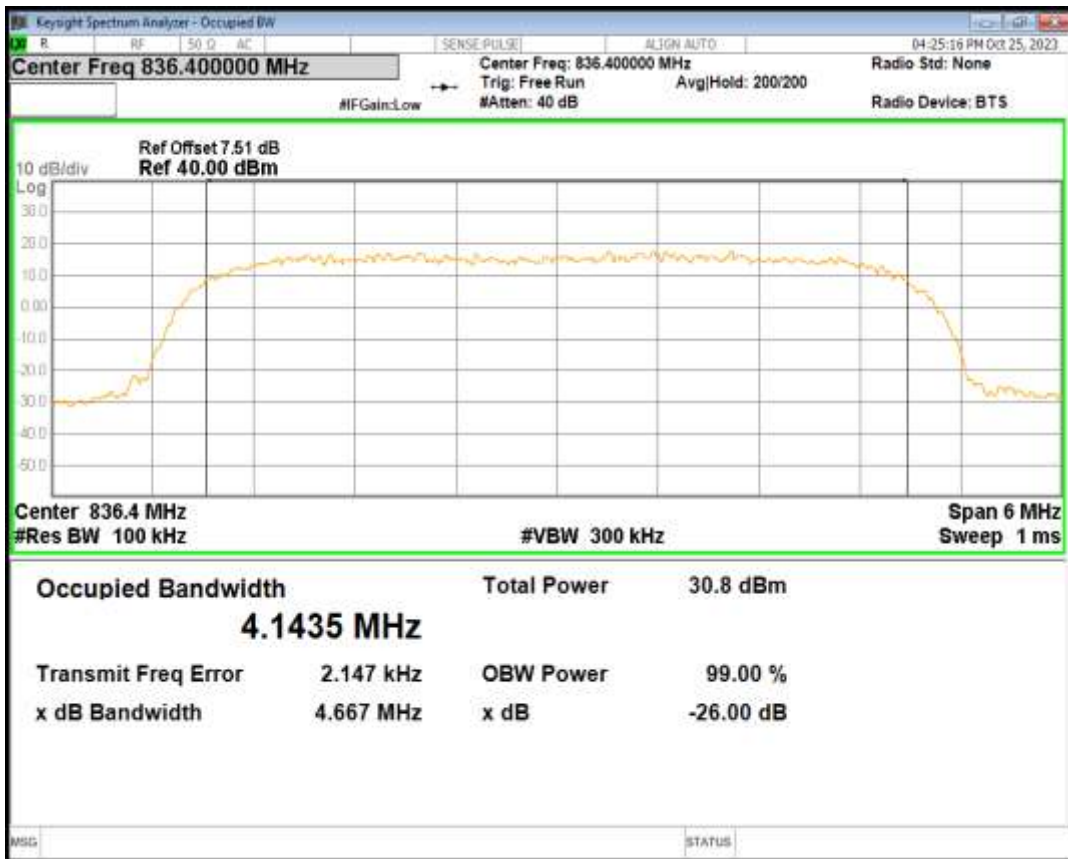

WCDMA Band2 Channel=9400

WCDMA Band2 Channel=9538

HSDPA Band5 Subtest1 Channel=4132

HSDPA Band5 Subtest1 Channel=4182

HSDPA Band5 Subtest1 Channel=4233

HSUPA Band5 Subtest1 Channel=4132

HSUPA Band5 Subtest1 Channel=4182