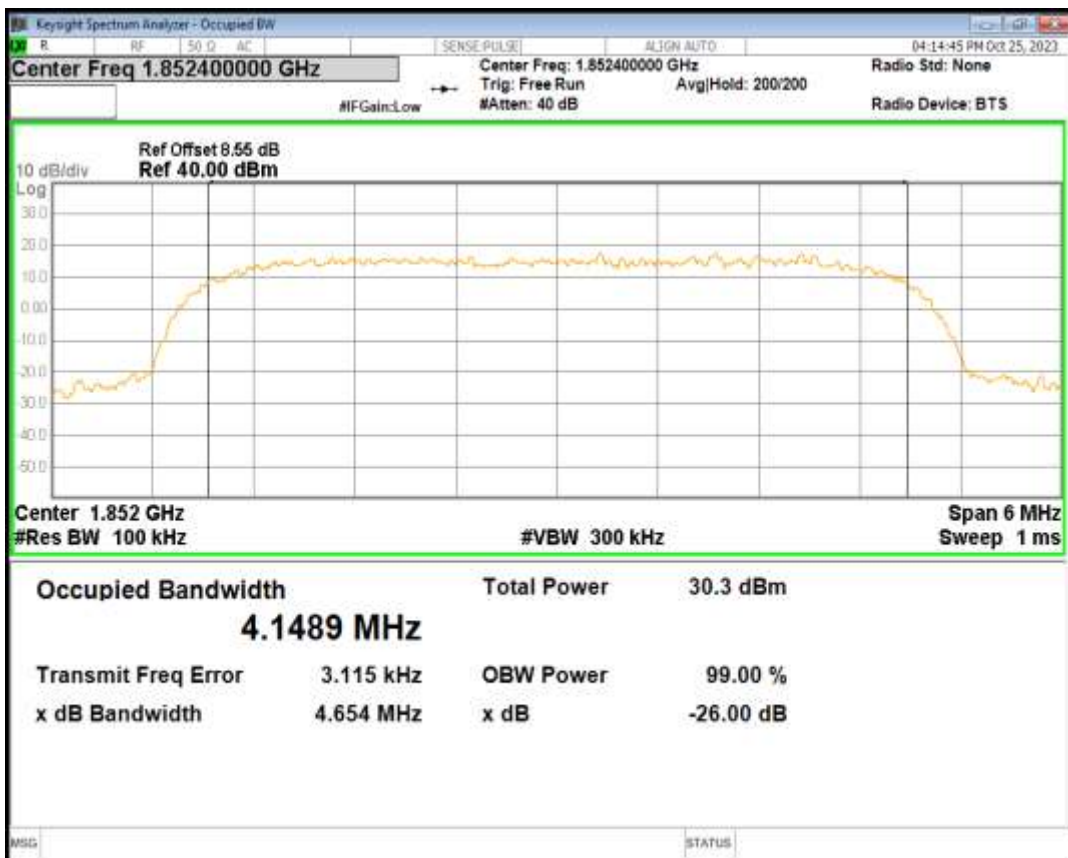

HSDPA Band2 Subtest1 Channel=9262

HSDPA Band2 Subtest1 Channel=9400

HSDPA Band2 Subtest1 Channel=9538

HSUPA Band2 Subtest1 Channel=9262

HSUPA Band2 Subtest1 Channel=9400

HSUPA Band2 Subtest1 Channel=9538

WCDMA Band2 Channel=9262