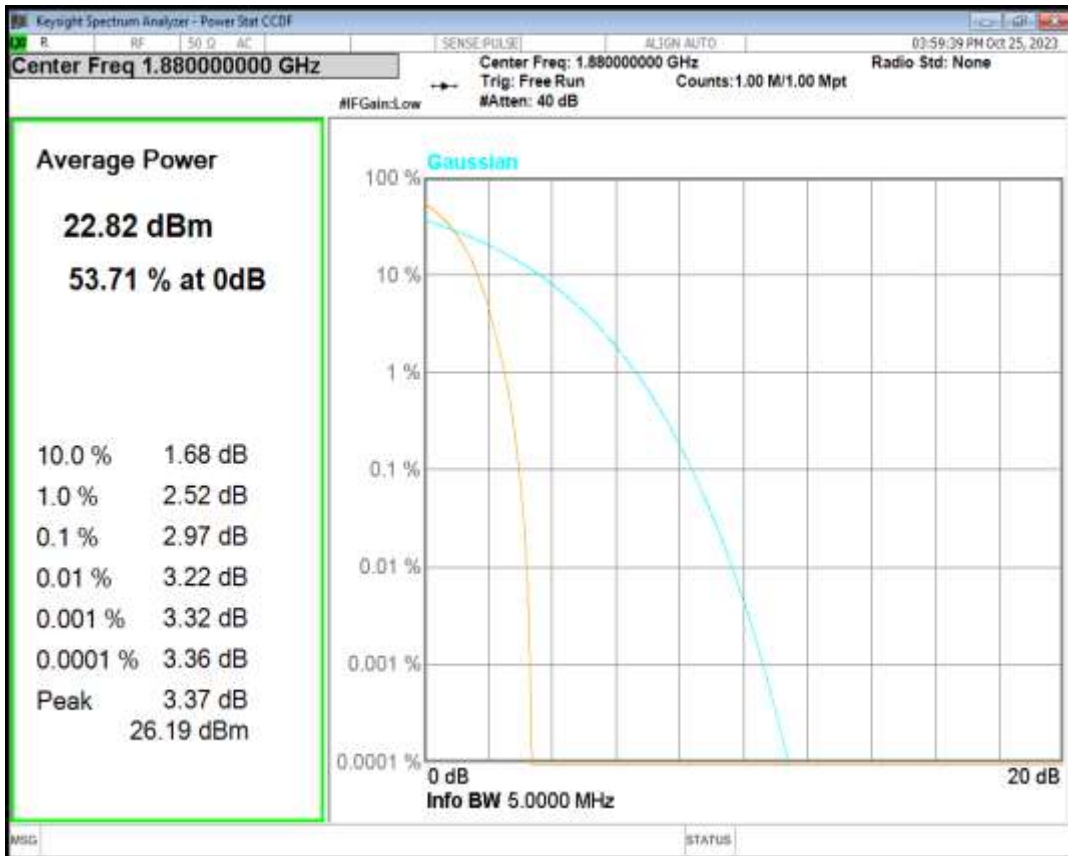

WCDMA Band2 Channel=9400