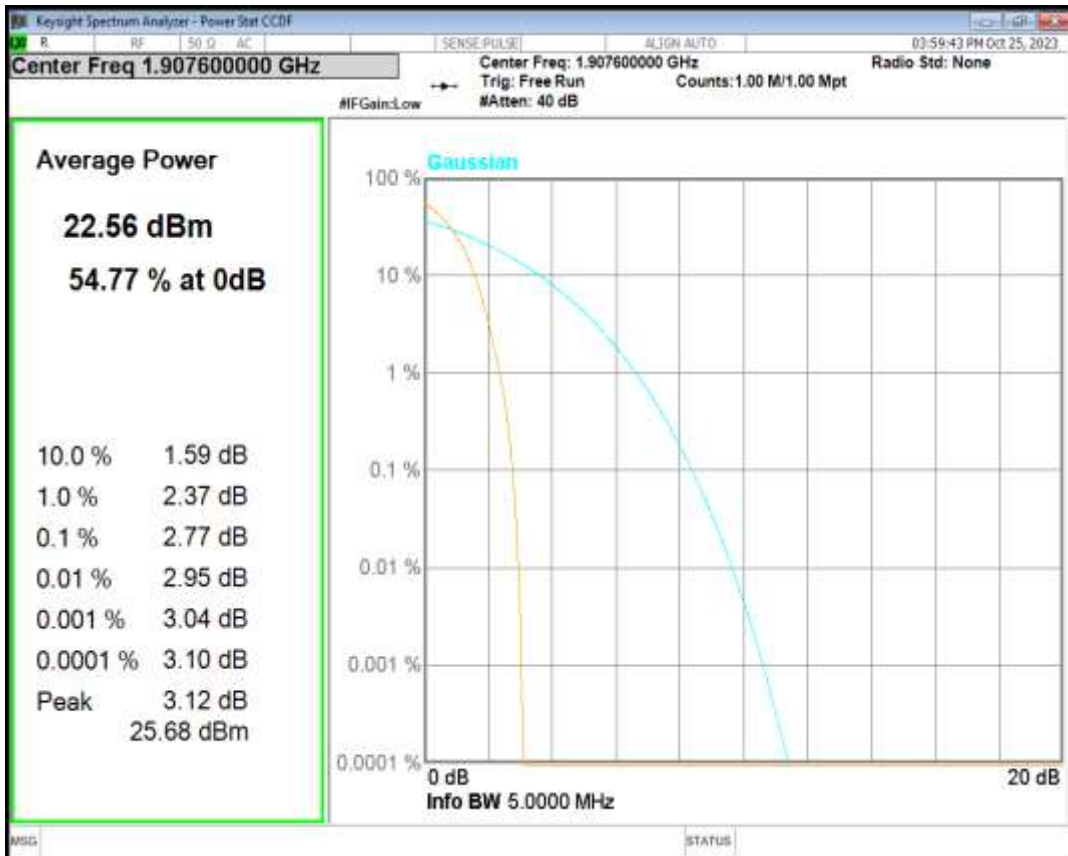

WCDMA Band2 Channel=9538