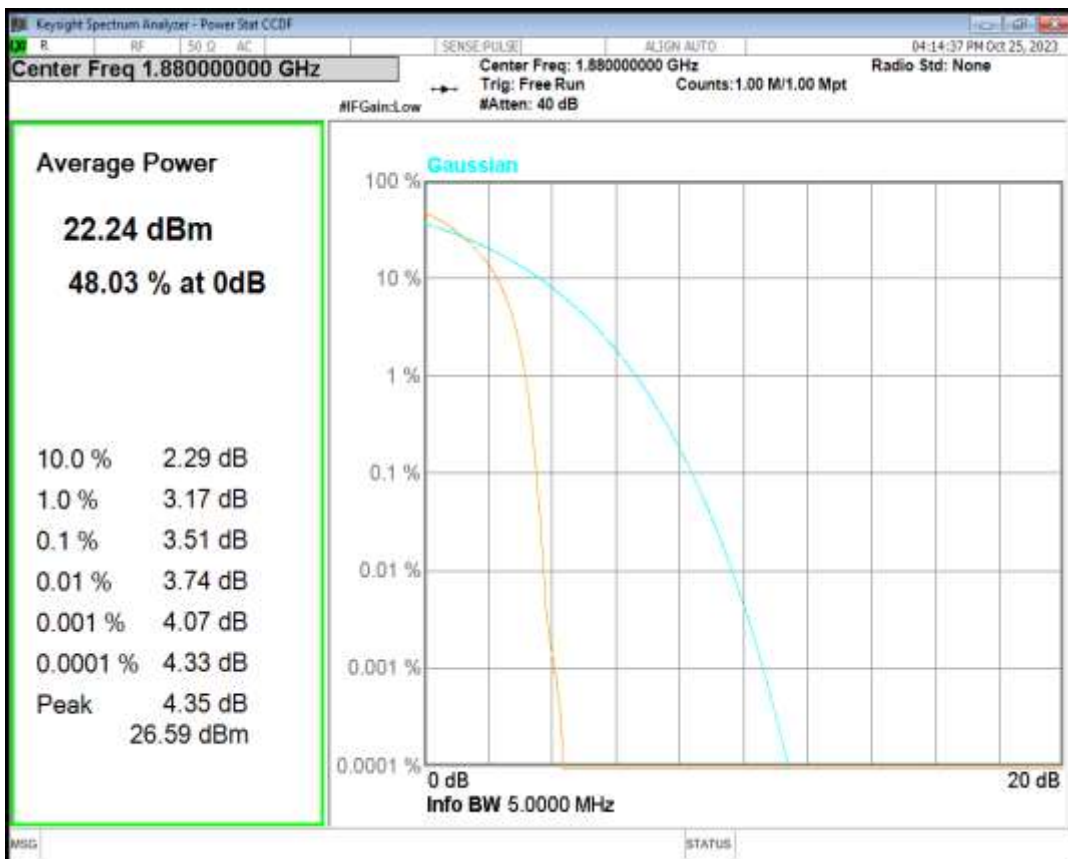

HSDPA Band2 Subtest1 Channel=9262

HSDPA Band2 Subtest1 Channel=9400

HSDPA Band2 Subtest1 Channel=9538

HSUPA Band2 Subtest1 Channel=9262

HSUPA Band2 Subtest1 Channel=9400

HSUPA Band2 Subtest1 Channel=9538

WCDMA Band2 Channel=9262