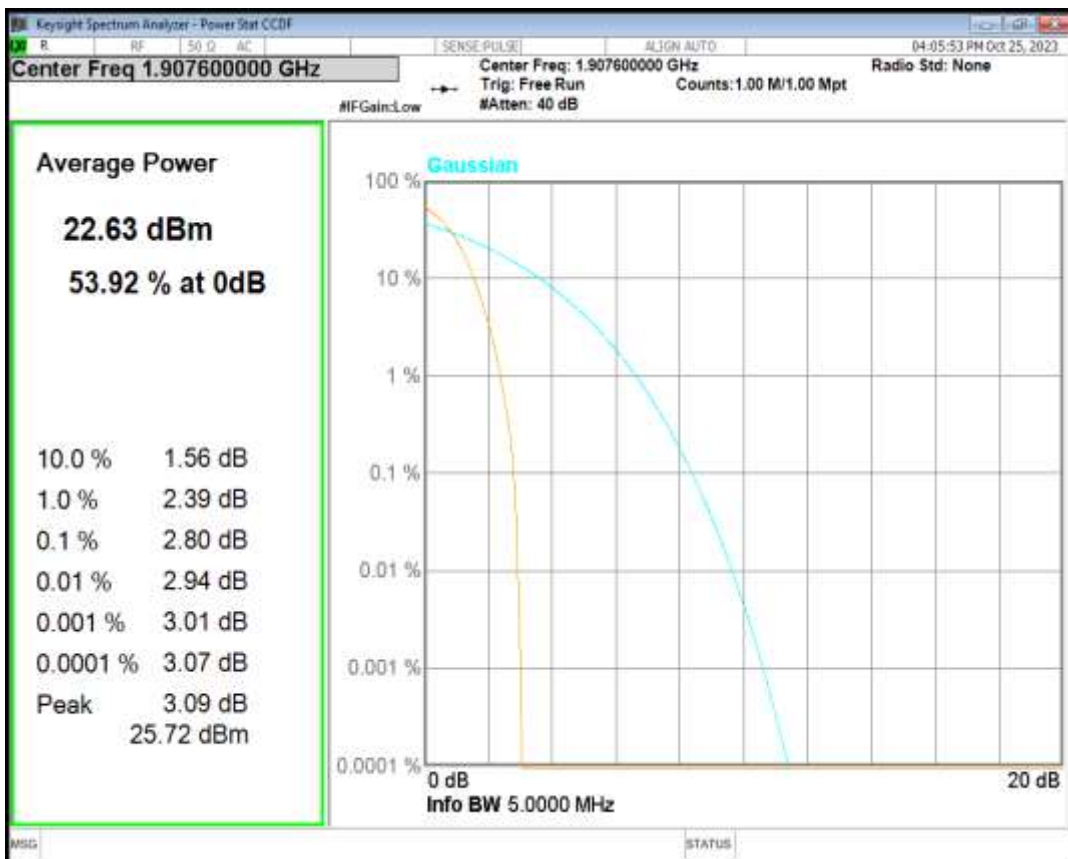

HSDPA Band2 Subtest1 Channel=9538