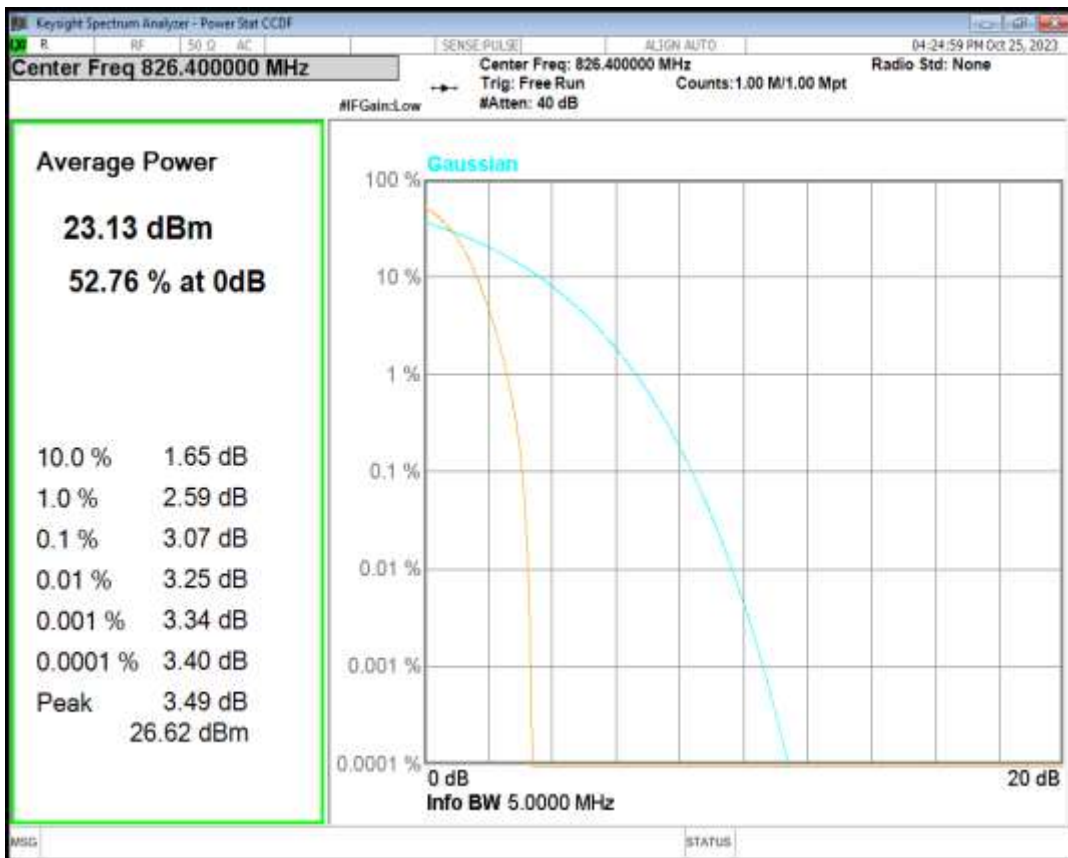

HSDPA Band5 Subtest1 Channel=4132