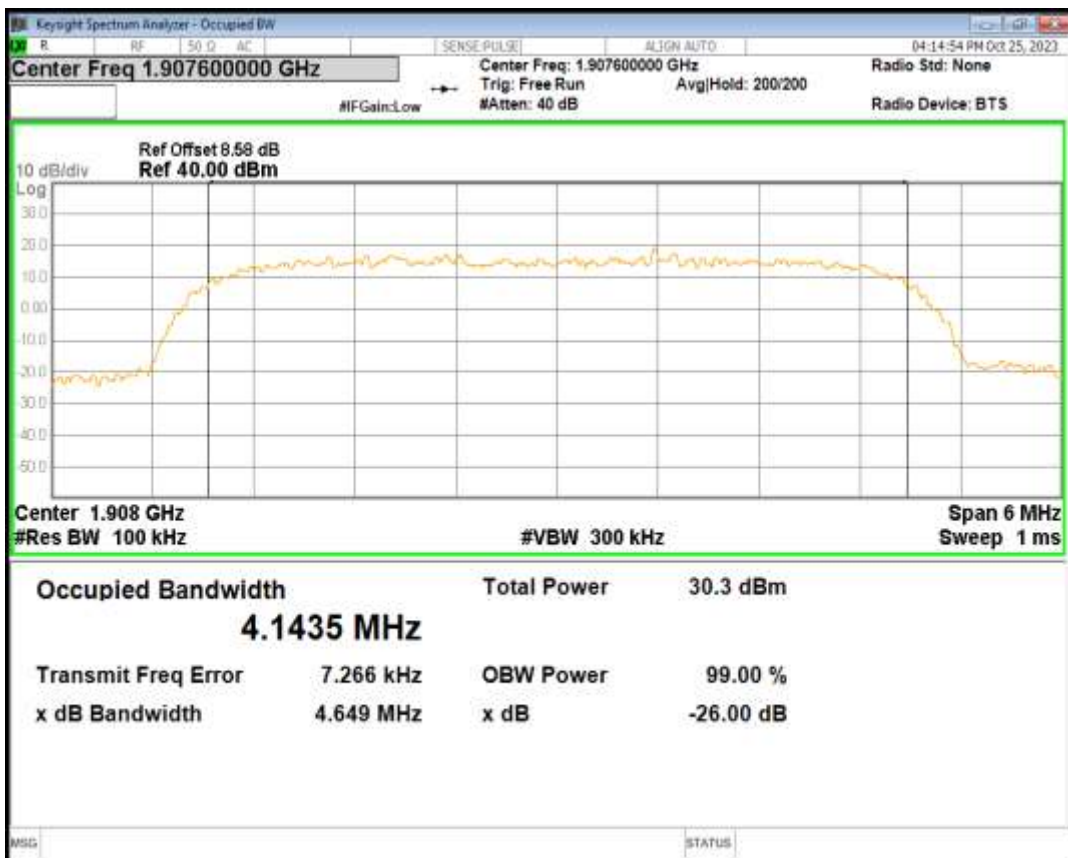

HSDPA Band2 Subtest1 Channel=9262

HSDPA Band2 Subtest1 Channel=9400

HSDPA Band2 Subtest1 Channel=9538

HSUPA Band2 Subtest1 Channel=9262

HSUPA Band2 Subtest1 Channel=9400

HSUPA Band2 Subtest1 Channel=9538

WCDMA Band2 Channel=9262