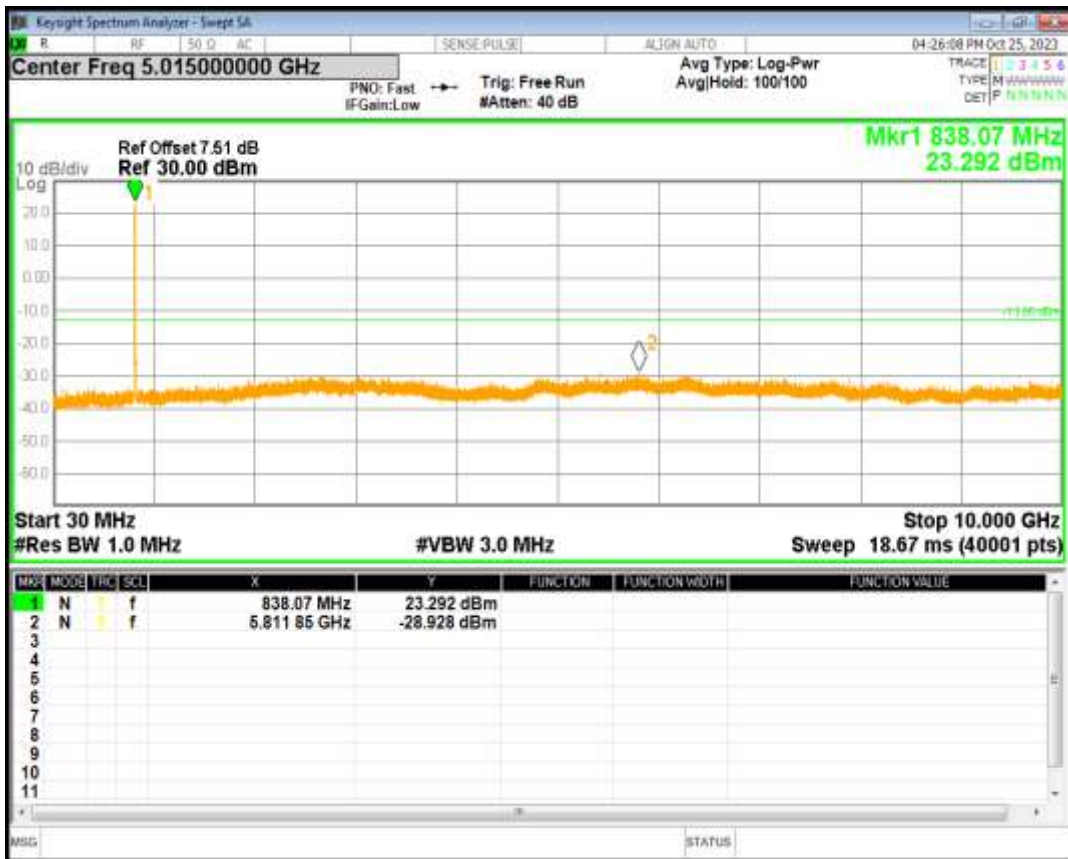

WCDMA Band2 Channel=9400

WCDMA Band2 Channel=9538

HSDPA Band5 Subtest1 Channel=4132

HSDPA Band5 Subtest1 Channel=4182

HSDPA Band5 Subtest1 Channel=4233

HSUPA Band5 Subtest1 Channel=4132

HSUPA Band5 Subtest1 Channel=4182