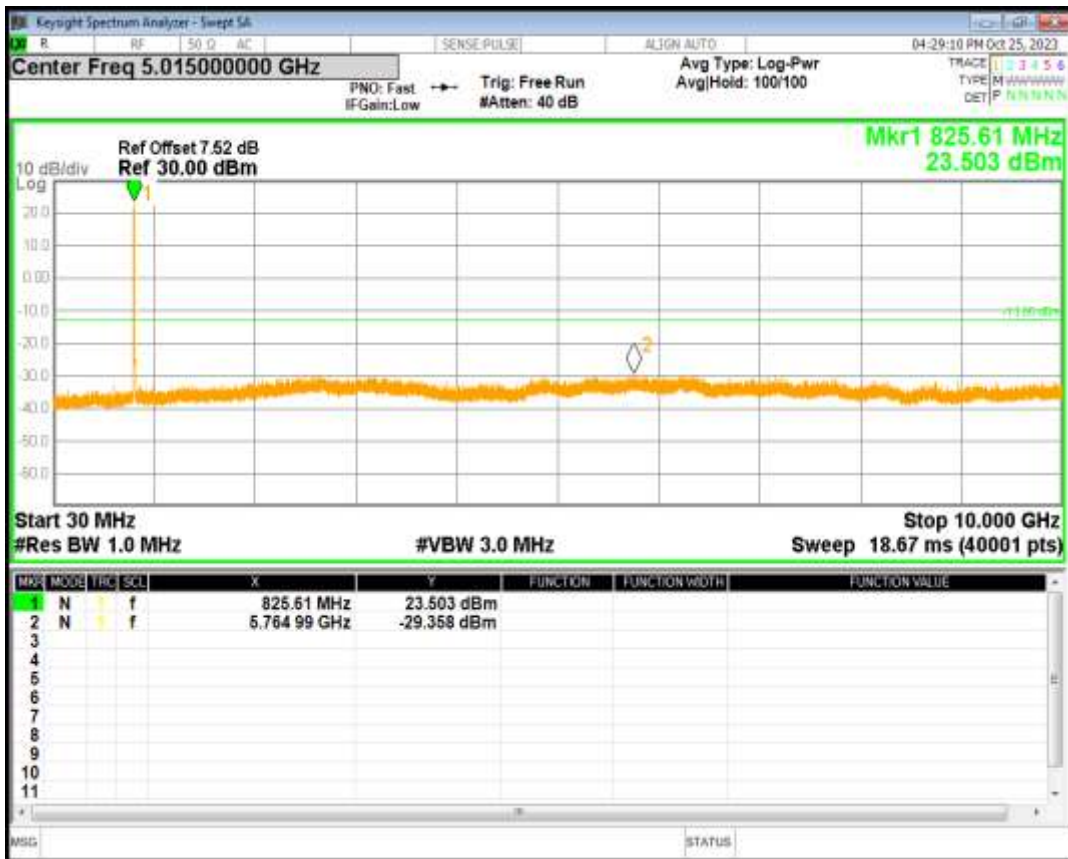

WCDMA Band2 Channel=9400

WCDMA Band2 Channel=9538

HSDPA Band5 Subtest1 Channel=4132

HSDPA Band5 Subtest1 Channel=4182

HSDPA Band5 Subtest1 Channel=4233

HSUPA Band5 Subtest1 Channel=4132

HSUPA Band5 Subtest1 Channel=4182