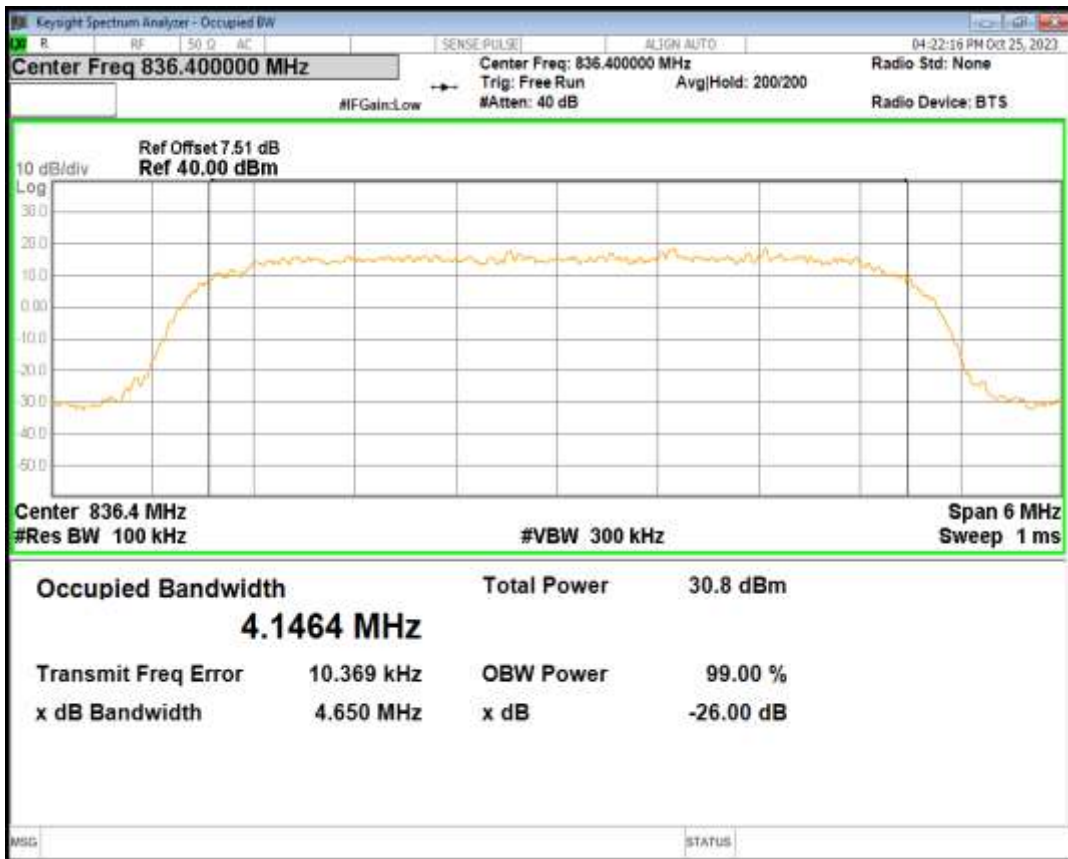

WCDMA Band5 Channel=4233