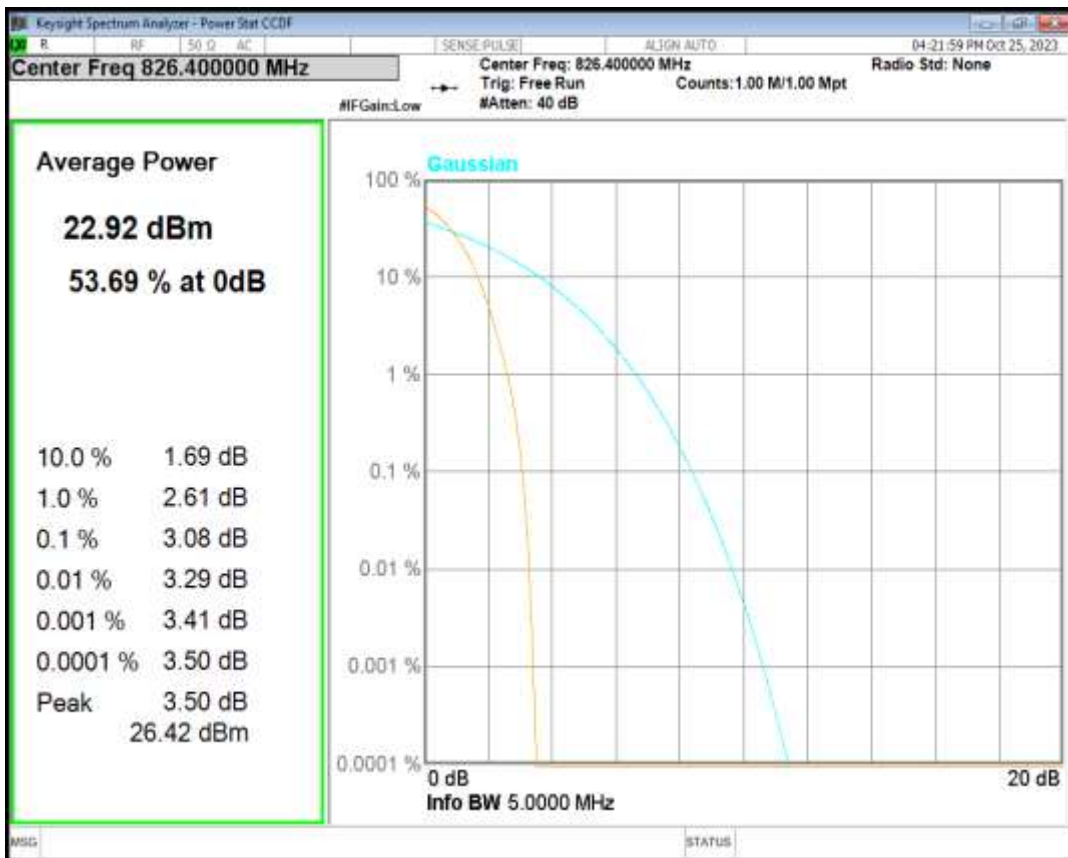

WCDMA Band5 Channel=4132