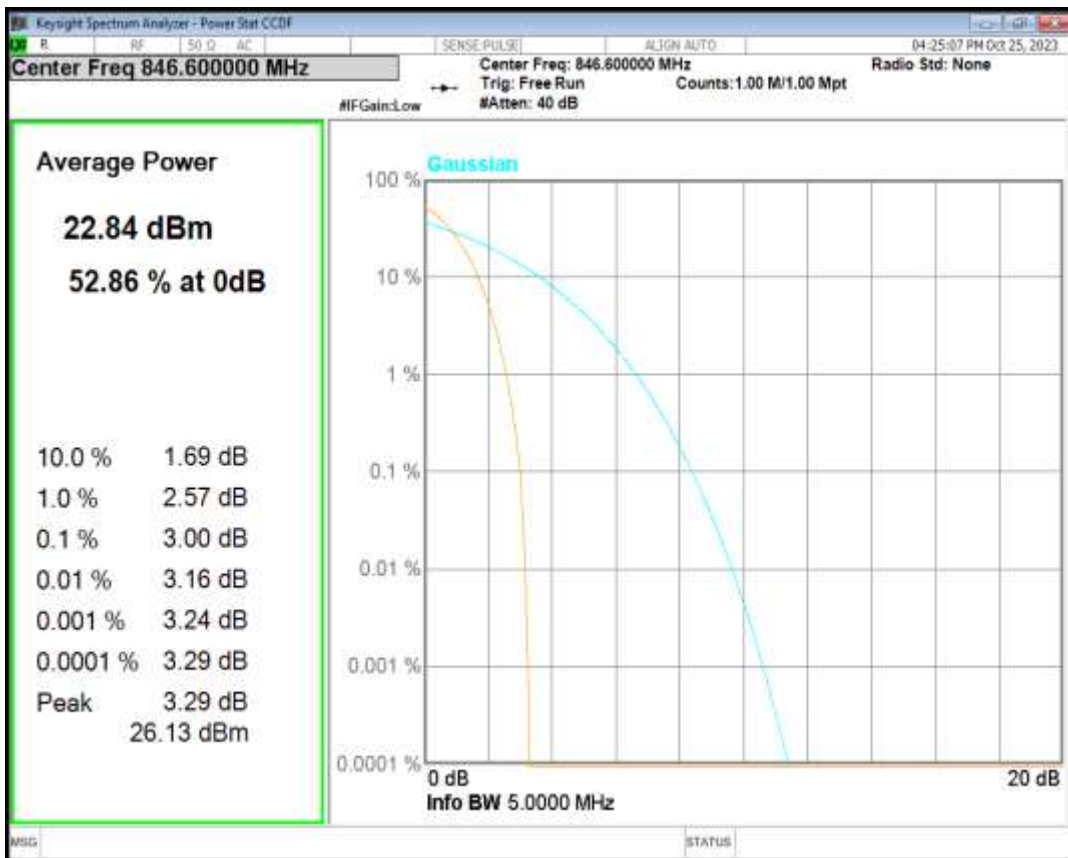

WCDMA Band2 Channel=9400

WCDMA Band2 Channel=9538

HSDPA Band5 Subtest1 Channel=4132

HSDPA Band5 Subtest1 Channel=4182

HSDPA Band5 Subtest1 Channel=4233

HSUPA Band5 Subtest1 Channel=4132

HSUPA Band5 Subtest1 Channel=4182