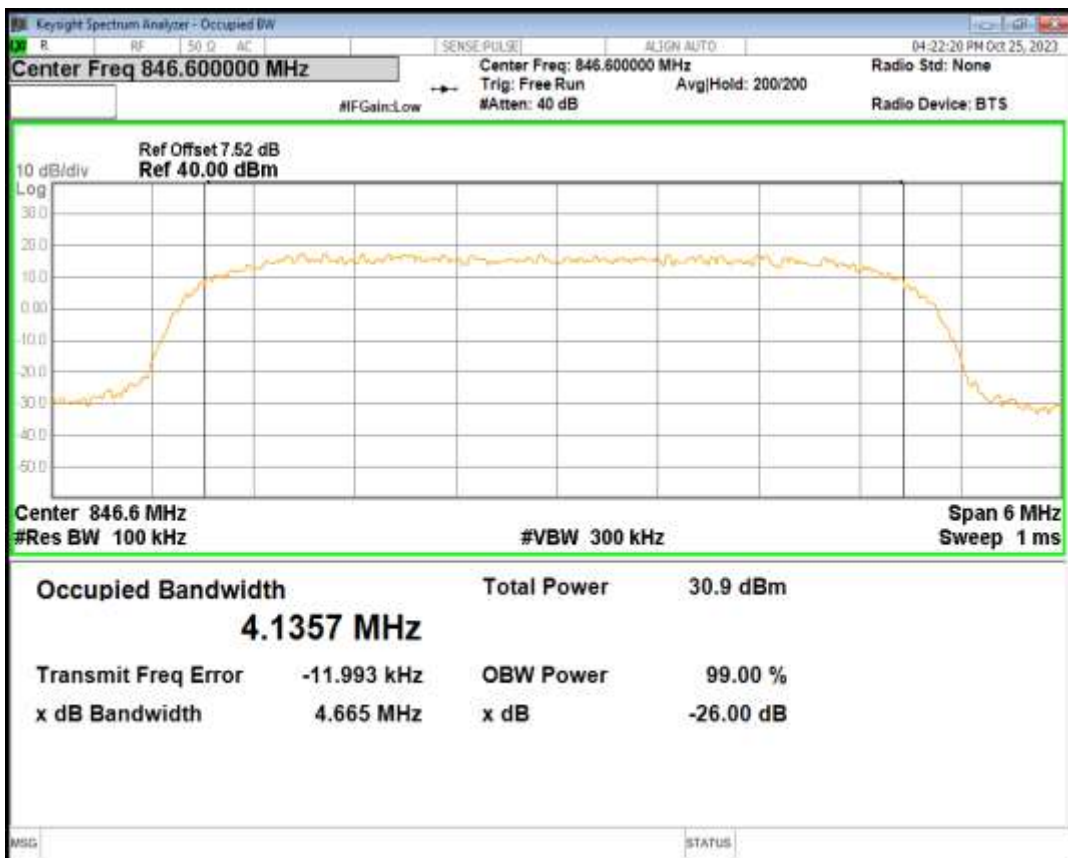

HSUPA Band5 Subtest1 Channel=4233

WCDMA Band5 Channel=4132

WCDMA Band5 Channel=4182

WCDMA Band5 Channel=4233

05 Band edge

Band	Channel	Frequency (MHz)	Spur Freq (MHz)	Spur Level (dBm)	Limit (dBm)	Verdict
HSDPA Band2 Subtest1	9262	1852.4	1850.00	-26.94	-13	PASS
HSDPA Band2 Subtest1	9538	1907.6	1910.00	-23.73	-13	PASS
HSUPA Band2 Subtest1	9262	1852.4	1850.00	-25.94	-13	PASS
HSUPA Band2 Subtest1	9538	1907.6	1910.00	-24.25	-13	PASS
WCDMA Band2	9262	1852.4	1850.00	-25.41	-13	PASS
WCDMA Band2	9538	1907.6	1910.00	-23.44	-13	PASS
HSDPA Band5 Subtest1	4132	826.4	824.00	-26.46	-13	PASS
HSDPA Band5 Subtest1	4233	846.6	849.00	-26.87	-13	PASS
HSUPA Band5 Subtest1	4132	826.4	824.00	-26.00	-13	PASS
HSUPA Band5 Subtest1	4233	846.6	849.00	-26.73	-13	PASS
WCDMA Band5	4132	826.4	824.00	-26.90	-13	PASS
WCDMA Band5	4233	846.6	849.00	-25.98	-13	PASS