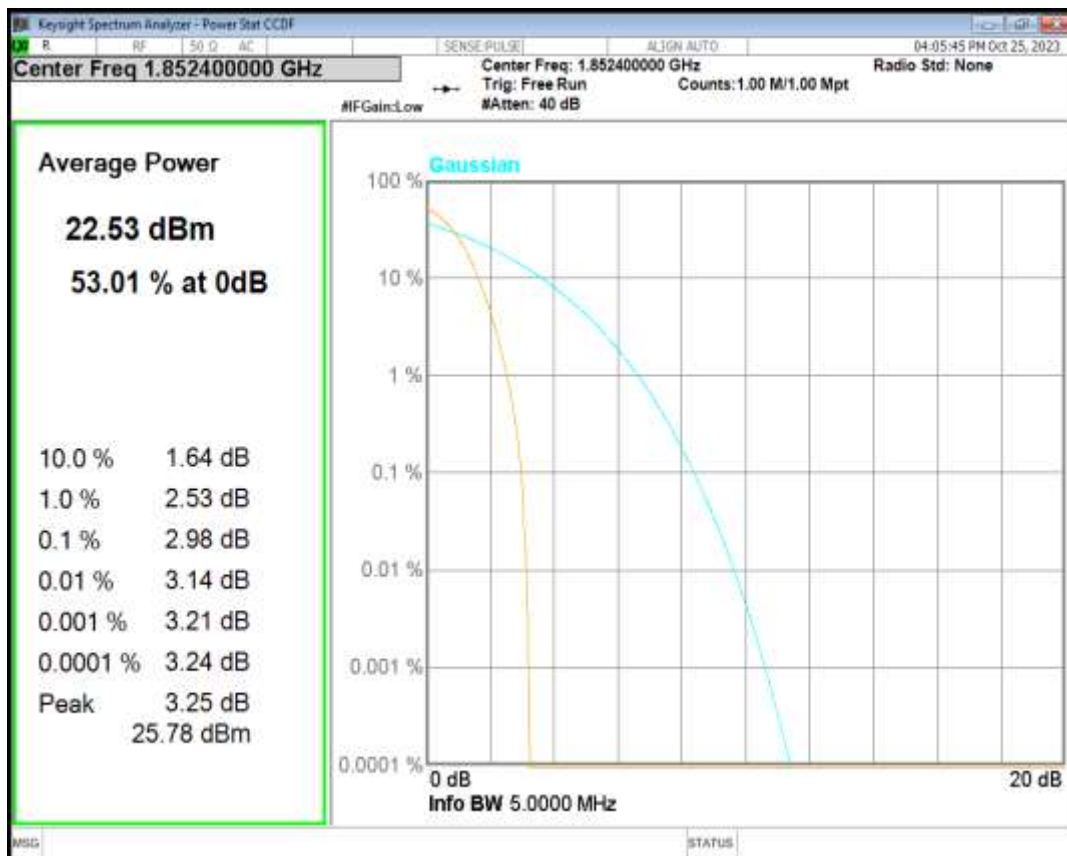

03 Peak-to-Average Ratio

Band	Channel	Frequency (MHz)	Result (dB)	high Limit (dB)	Verdict
HSDPA Band2 Subtest1	9262	1852.4	2.98	13	PASS
HSDPA Band2 Subtest1	9400	1880	3.07	13	PASS
HSDPA Band2 Subtest1	9538	1907.6	2.80	13	PASS
HSUPA Band2 Subtest1	9262	1852.4	3.40	13	PASS
HSUPA Band2 Subtest1	9400	1880	3.51	13	PASS
HSUPA Band2 Subtest1	9538	1907.6	3.22	13	PASS
WCDMA Band2	9262	1852.4	2.85	13	PASS
WCDMA Band2	9400	1880	2.97	13	PASS
WCDMA Band2	9538	1907.6	2.77	13	PASS
HSDPA Band5 Subtest1	4132	826.4	3.07	13	PASS
HSDPA Band5 Subtest1	4182	836.4	2.98	13	PASS
HSDPA Band5 Subtest1	4233	846.6	3.00	13	PASS
HSUPA Band5 Subtest1	4132	826.4	3.51	13	PASS
HSUPA Band5 Subtest1	4182	836.4	3.39	13	PASS
HSUPA Band5 Subtest1	4233	846.6	3.52	13	PASS
WCDMA Band5	4132	826.4	3.08	13	PASS
WCDMA Band5	4182	836.4	2.98	13	PASS
WCDMA Band5	4233	846.6	2.96	13	PASS

HSDPA Band2 Subtest1 Channel=9262