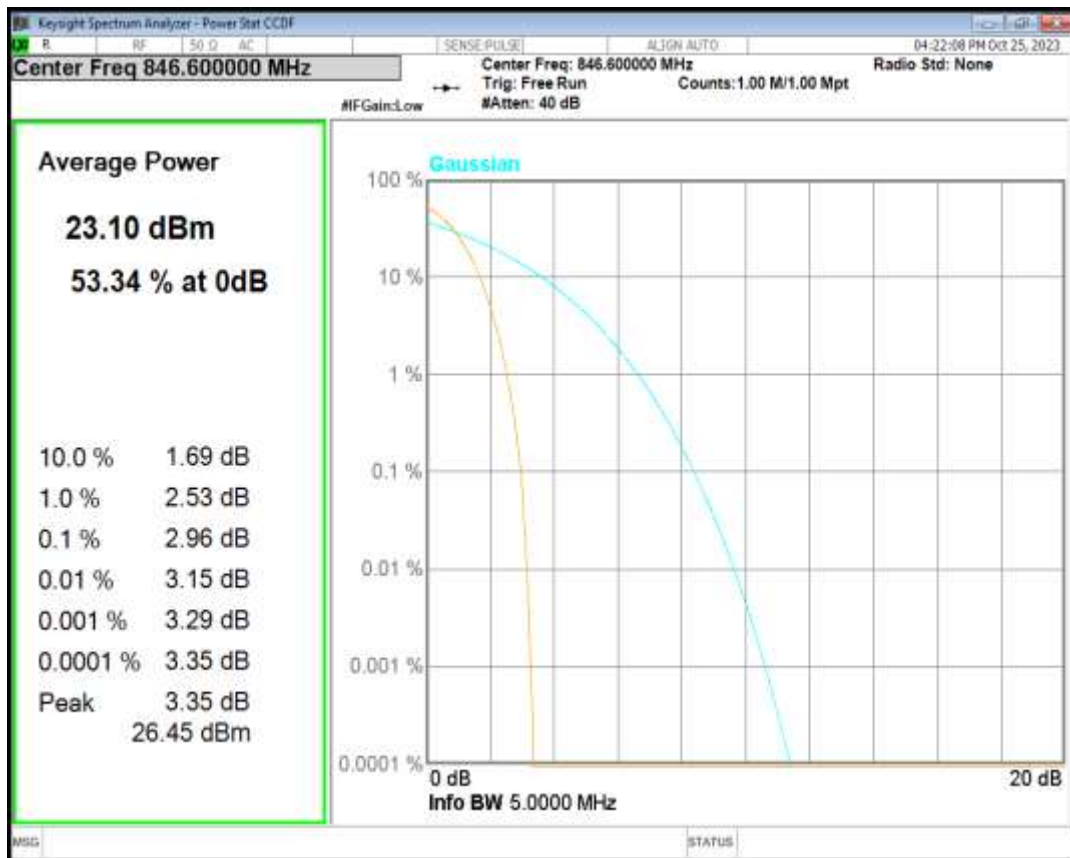

HSUPA Band5 Subtest1 Channel=4233

WCDMA Band5 Channel=4132

WCDMA Band5 Channel=4182

WCDMA Band5 Channel=4233

04 Occupied bandwidth

Band	Channel	Frequency (MHz)	99% OBW (kHz)	-26dB EBW (kHz)	Verdict
HSDPA Band2 Subtest1	9262	1852.4	4168.751	4670.996	PASS
HSDPA Band2 Subtest1	9400	1880	4153.443	4667.347	PASS
HSDPA Band2 Subtest1	9538	1907.6	4142.730	4672.382	PASS
HSUPA Band2 Subtest1	9262	1852.4	4148.933	4653.809	PASS
HSUPA Band2 Subtest1	9400	1880	4142.225	4670.493	PASS
HSUPA Band2 Subtest1	9538	1907.6	4143.526	4648.970	PASS
WCDMA Band2	9262	1852.4	4159.537	4676.666	PASS
WCDMA Band2	9400	1880	4160.299	4668.333	PASS
WCDMA Band2	9538	1907.6	4151.027	4651.519	PASS
HSDPA Band5 Subtest1	4132	826.4	4164.949	4673.702	PASS
HSDPA Band5 Subtest1	4182	836.4	4143.473	4667.463	PASS
HSDPA Band5 Subtest1	4233	846.6	4147.911	4665.679	PASS
HSUPA Band5 Subtest1	4132	826.4	4163.017	4680.091	PASS
HSUPA Band5 Subtest1	4182	836.4	4147.123	4655.140	PASS
HSUPA Band5 Subtest1	4233	846.6	4141.728	4672.773	PASS
WCDMA Band5	4132	826.4	4143.796	4663.473	PASS
WCDMA Band5	4182	836.4	4146.431	4649.834	PASS
WCDMA Band5	4233	846.6	4135.732	4664.640	PASS