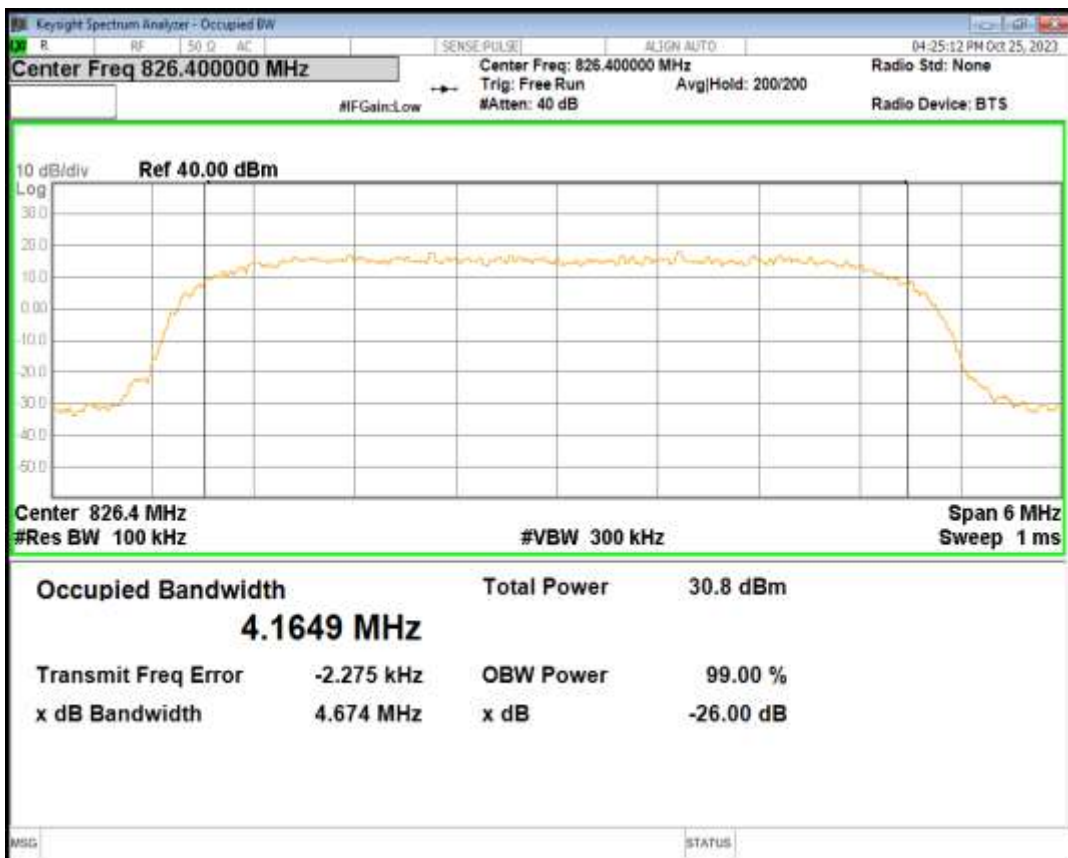

HSDPA Band5 Subtest1 Channel=4182