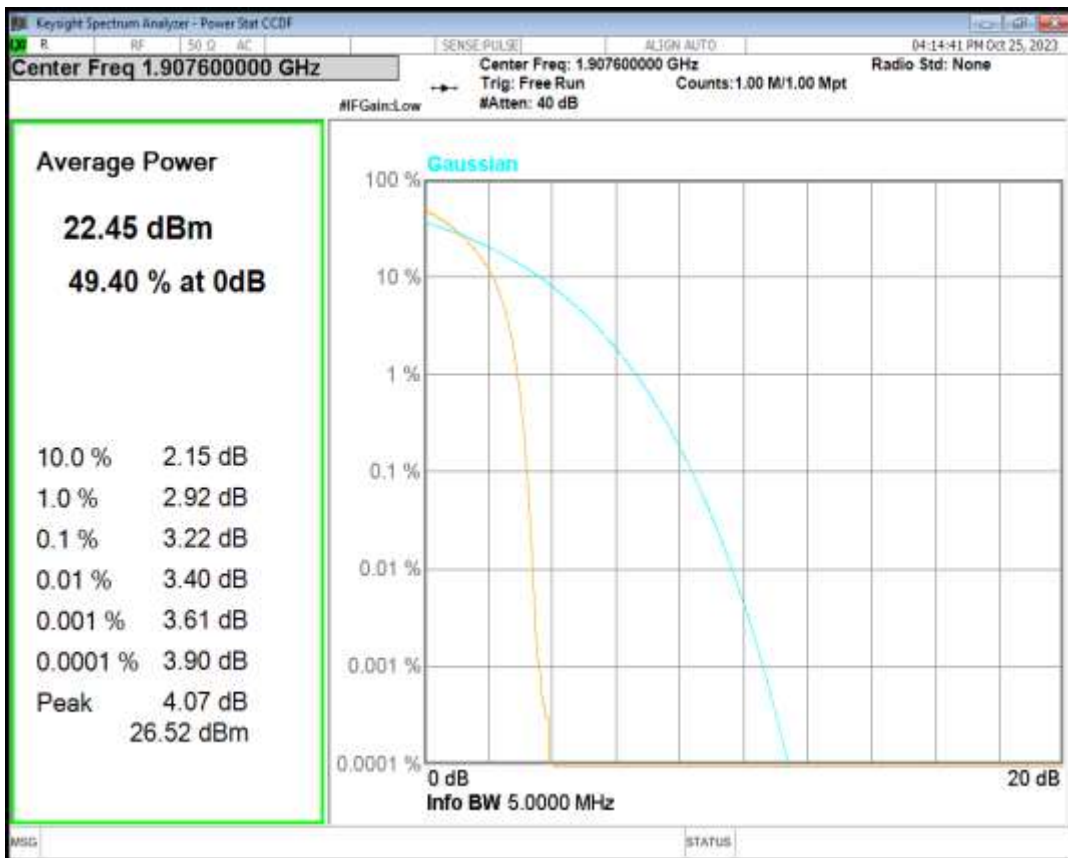

HSDPA Band2 Subtest1 Channel=9262

HSDPA Band2 Subtest1 Channel=9400

HSDPA Band2 Subtest1 Channel=9538

HSUPA Band2 Subtest1 Channel=9262

HSUPA Band2 Subtest1 Channel=9400

HSUPA Band2 Subtest1 Channel=9538

WCDMA Band2 Channel=9262