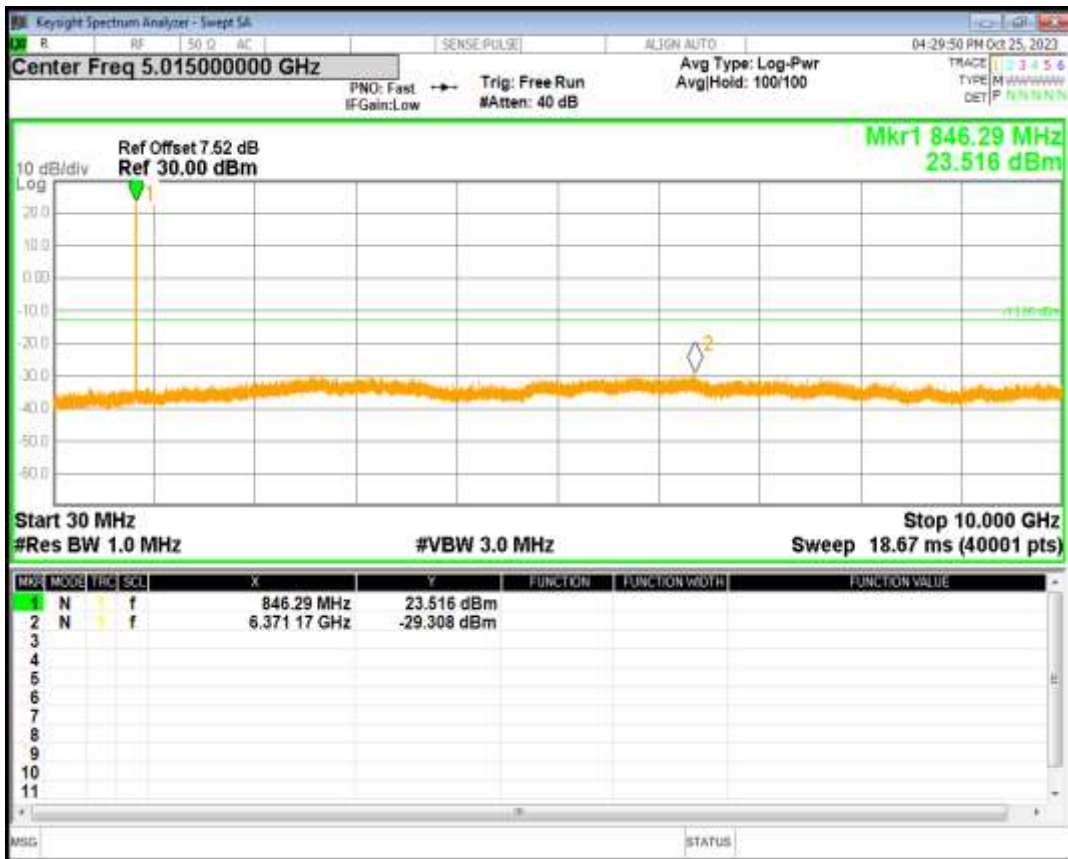

WCDMA Band5 Channel=4132