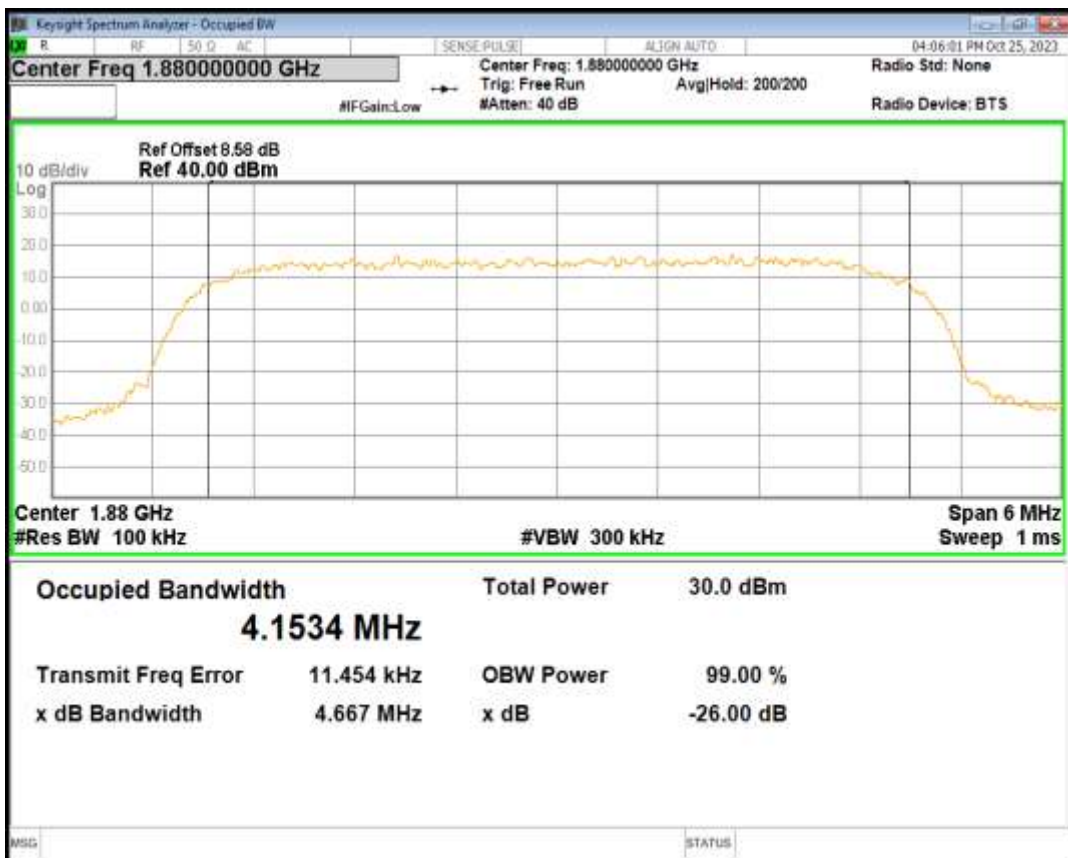

HSDPA Band2 Subtest1 Channel=9538