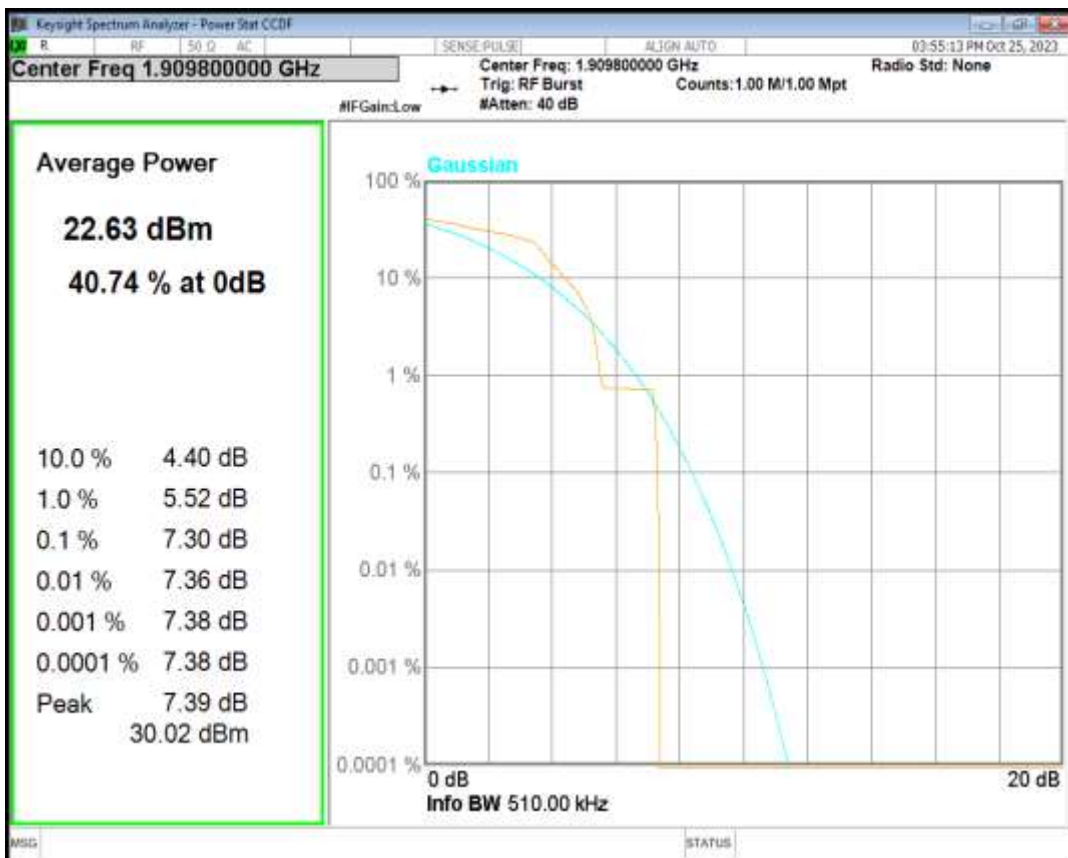

**15 Peak-to-Average Ratio**

Band	Channel	Frequency (MHz)	Result (dB)	high Limit (dB)	Verdict
EGPRS1900	512	1850.2	7.116737288	13.00	PASS
EGPRS1900	661	1880	6.296551724	13.00	PASS
EGPRS1900	810	1909.8	7.30426087	13.00	PASS
EGPRS850	128	824.2	9.314236453	13.00	PASS
EGPRS850	190	836.6	9.257087379	13.00	PASS
EGPRS850	251	848.8	9.507765957	13.00	PASS

EGPRS1900 Channel=512

EGPRS1900 Channel=661

EGPRS1900 Channel=810

EGPRS850 Channel=128

EGPRS850 Channel=190

EGPRS850 Channel=251

**16 Occupied bandwidth**

Band	Channel	Frequency (MHz)	99% OBW (kHz)	-26dB EBW (kHz)	Verdict
EGPRS1900	512	1850.2	240.525	312.861	PASS
EGPRS1900	661	1880	246.479	303.040	PASS
EGPRS1900	810	1909.8	248.492	323.334	PASS
EGPRS850	128	824.2	252.099	306.669	PASS
EGPRS850	190	836.6	246.786	314.543	PASS
EGPRS850	251	848.8	242.011	316.965	PASS