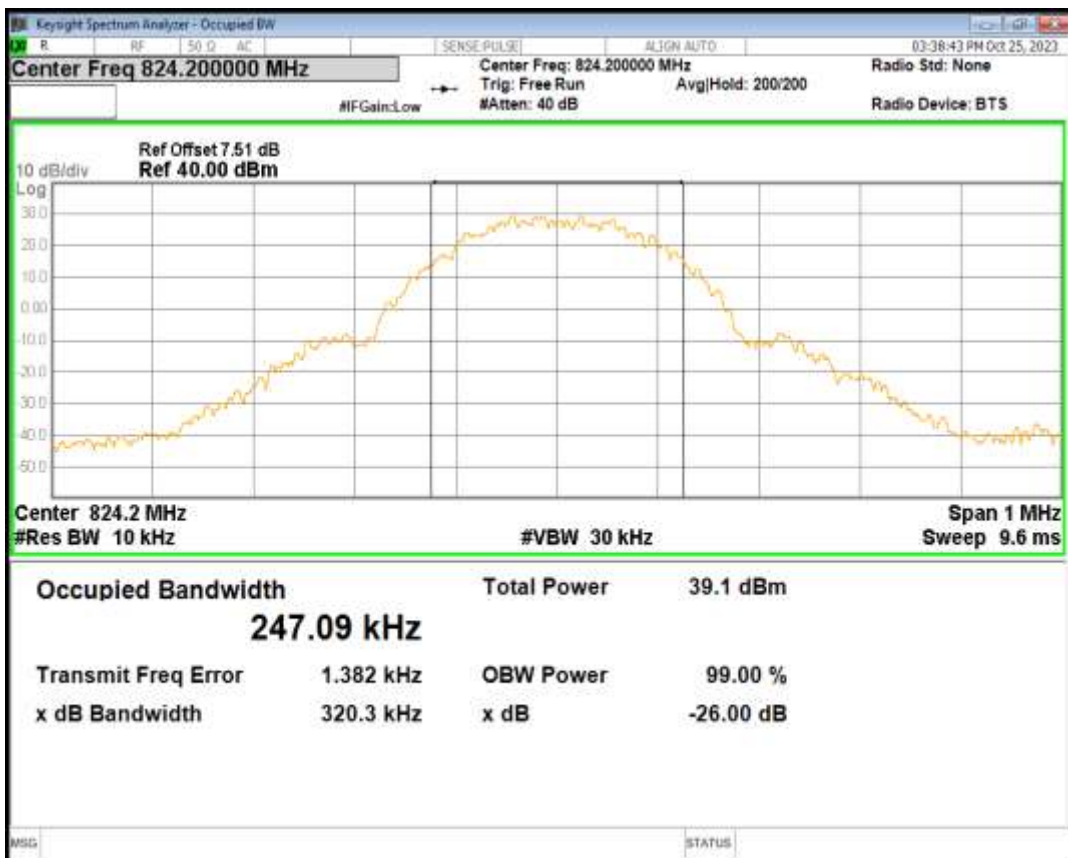

GPRS1900 Channel=512

GPRS1900 Channel=661

GPRS1900 Channel=810

GPRS850 Channel=128

GPRS850 Channel=190

GPRS850 Channel=251

11 Band edge

Band	Channel	Frequency (MHz)	Spur Freq (MHz)	Spur Level (dBm)	Limit (dBm)	Verdict
GPRS1900	512	1850.2	1849.98	-29.41	-13	PASS
GPRS1900	810	1909.8	1910.00	-31.76	-13	PASS
GPRS850	128	824.2	823.98	-27.17	-13	PASS
GPRS850	251	848.8	849.01	-27.88	-13	PASS