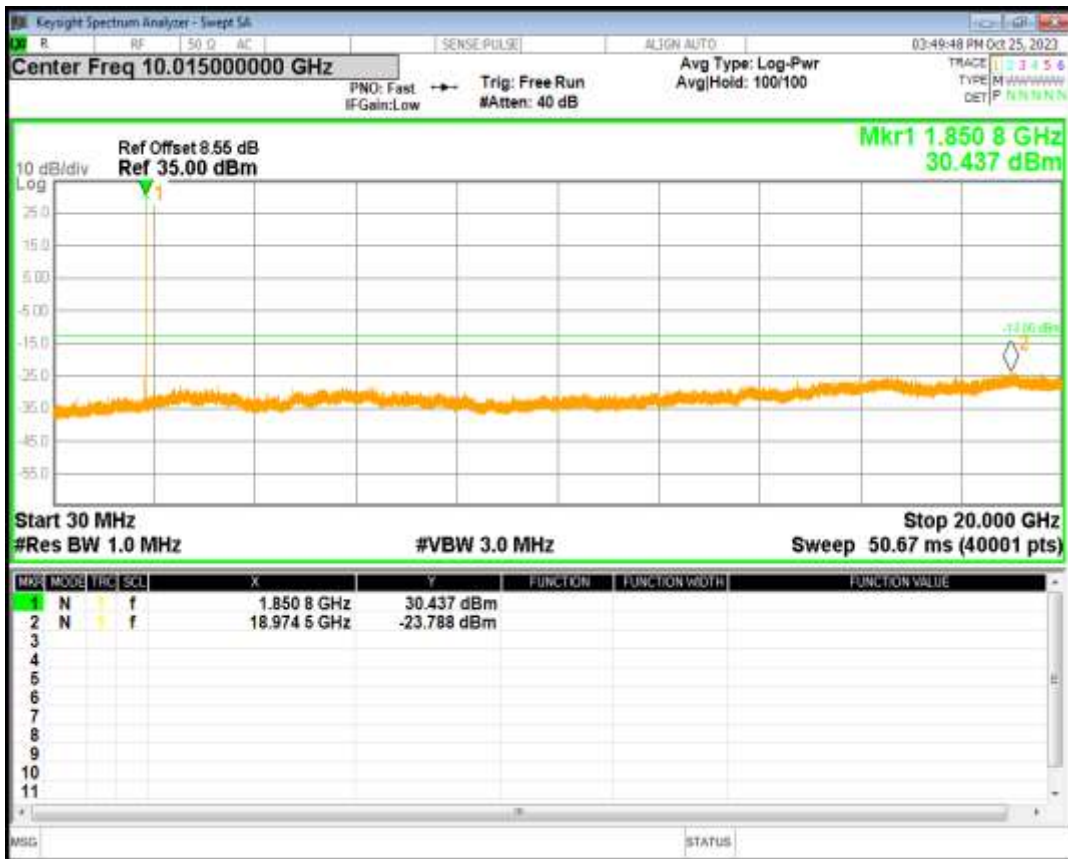

GPRS1900 Channel=512

GPRS1900 Channel=661

GPRS1900 Channel=810

GPRS850 Channel=128

GPRS850 Channel=190

GPRS850 Channel=251

11 Band edge

Band	Channel	Frequency (MHz)	Spur Freq (MHz)	Spur Level (dBm)	Limit (dBm)	Verdict
GPRS1900	512	1850.2	1849.98	-29.41	-13	PASS
GPRS1900	810	1909.8	1910.00	-31.76	-13	PASS
GPRS850	128	824.2	823.98	-27.17	-13	PASS
GPRS850	251	848.8	849.01	-27.88	-13	PASS

GPRS1900 Channel=512

GPRS1900 Channel=810

GPRS850 Channel=128

GPRS850 Channel=251

12 Out-of-band emissions

Band	Channel	Frequency (MHz)	Spur Freq (MHz)	Spur Level (dBm)	Limit (dBm)	Verdict
GPRS1900	512	1850.2	18974.54	-23.78	-13	PASS
GPRS1900	661	1880	19067.40	-23.89	-13	PASS
GPRS1900	810	1909.8	19261.61	-23.85	-13	PASS
GPRS850	128	824.2	2693.49	-29.49	-13	PASS
GPRS850	190	836.6	5756.77	-29.17	-13	PASS
GPRS850	251	848.8	6248.04	-29.10	-13	PASS

GPRS1900 Channel=512

GPRS1900 Channel=661

GPRS1900 Channel=810

GPRS850 Channel=128

GPRS850 Channel=190

GPRS850 Channel=251