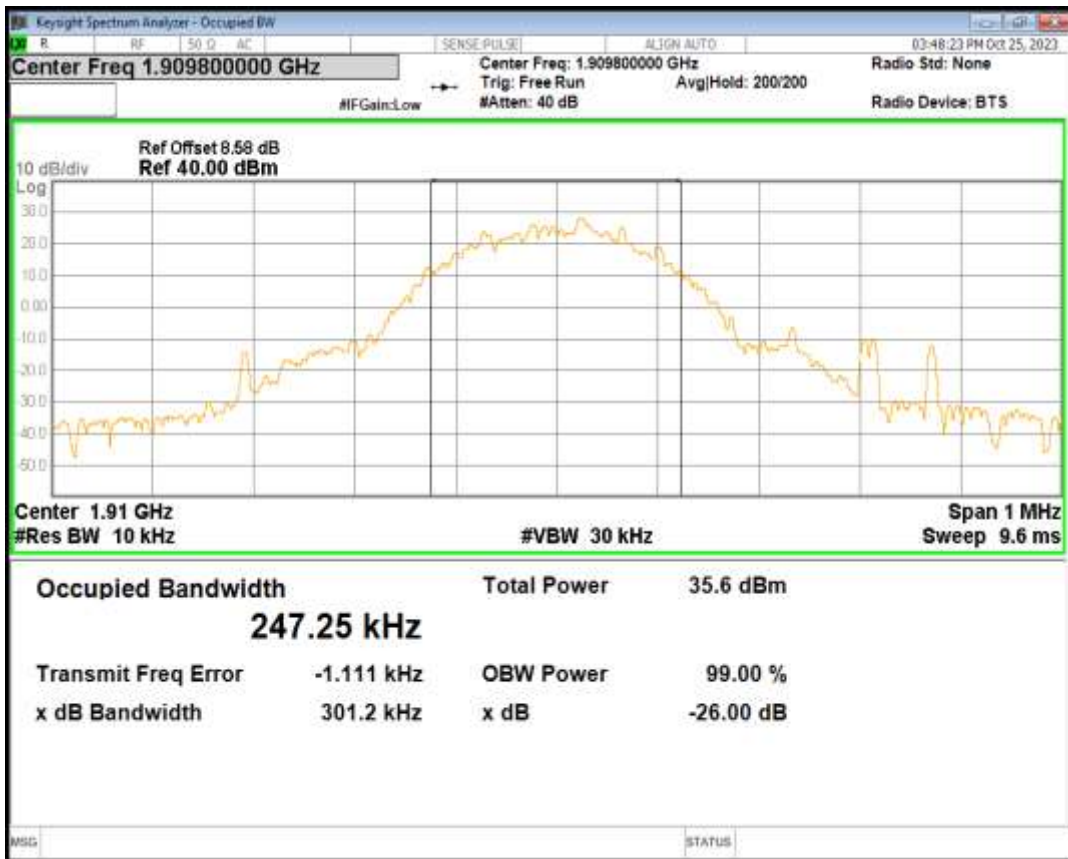

GPRS850 Channel=128