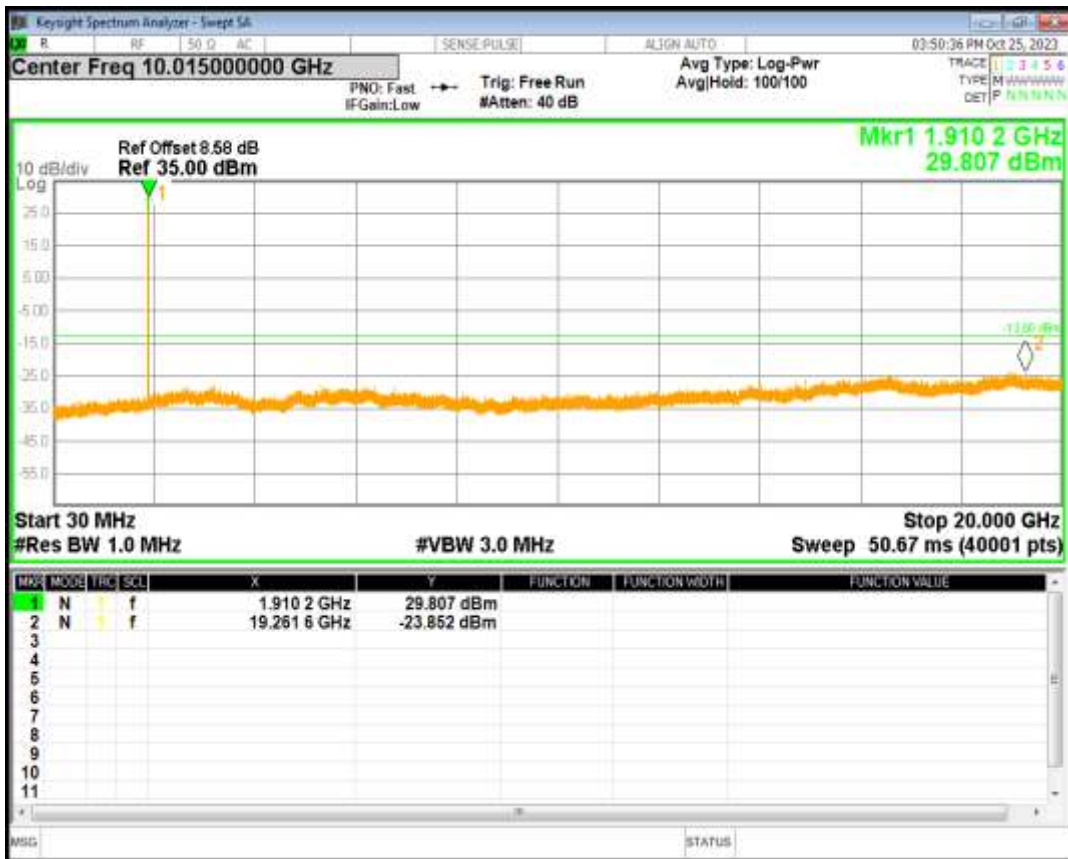

GPRS1900 Channel=512

GPRS1900 Channel=661

GPRS1900 Channel=810

GPRS850 Channel=128

GPRS850 Channel=190

GPRS850 Channel=251

11 Band edge

Band	Channel	Frequency (MHz)	Spur Freq (MHz)	Spur Level (dBm)	Limit (dBm)	Verdict
GPRS1900	512	1850.2	1849.98	-29.41	-13	PASS
GPRS1900	810	1909.8	1910.00	-31.76	-13	PASS
GPRS850	128	824.2	823.98	-27.17	-13	PASS
GPRS850	251	848.8	849.01	-27.88	-13	PASS

GPRS1900 Channel=512

GPRS1900 Channel=810

GPRS850 Channel=128

GPRS850 Channel=251

12 Out-of-band emissions

Band	Channel	Frequency (MHz)	Spur Freq (MHz)	Spur Level (dBm)	Limit (dBm)	Verdict
GPRS1900	512	1850.2	18974.54	-23.78	-13	PASS
GPRS1900	661	1880	19067.40	-23.89	-13	PASS
GPRS1900	810	1909.8	19261.61	-23.85	-13	PASS
GPRS850	128	824.2	2693.49	-29.49	-13	PASS
GPRS850	190	836.6	5756.77	-29.17	-13	PASS
GPRS850	251	848.8	6248.04	-29.10	-13	PASS

GPRS1900 Channel=512

GPRS1900 Channel=661

GPRS1900 Channel=810

GPRS850 Channel=128

GPRS850 Channel=190

GPRS850 Channel=251