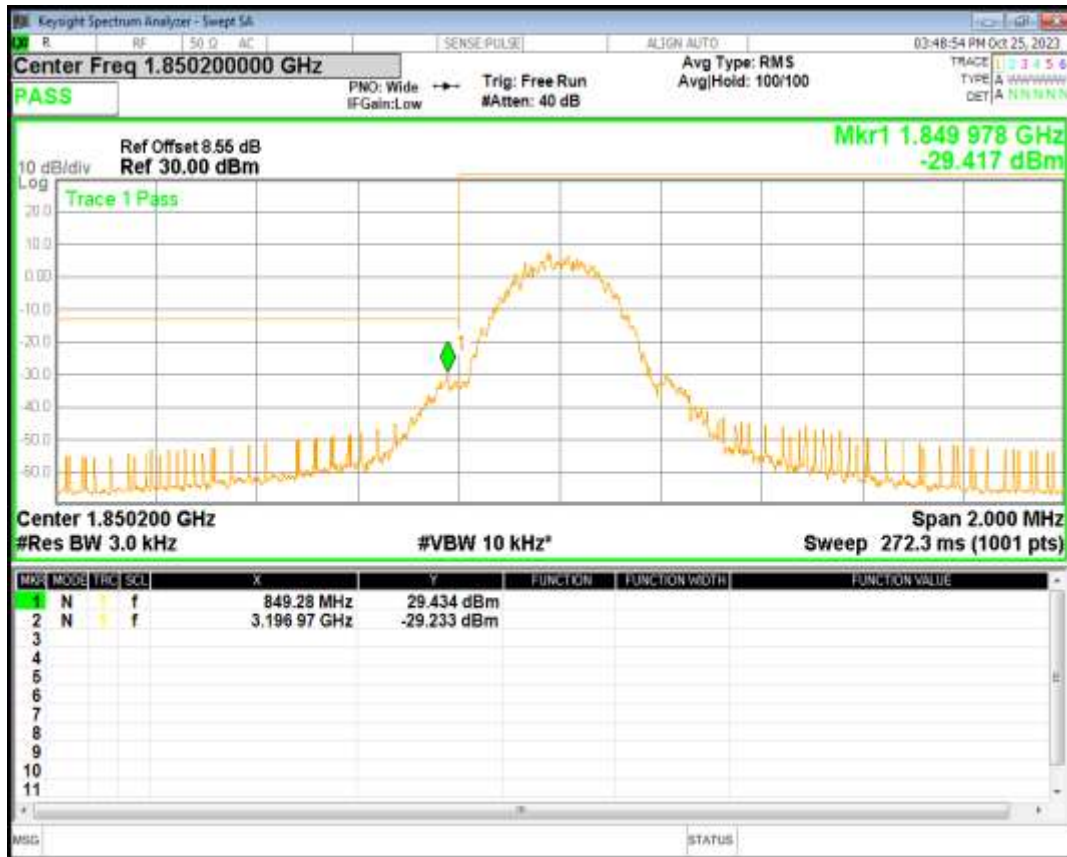

GPRS1900 Channel=512

GPRS1900 Channel=661

GPRS1900 Channel=810

GPRS850 Channel=128

GPRS850 Channel=190

GPRS850 Channel=251

11 Band edge

Band	Channel	Frequency (MHz)	Spur Freq (MHz)	Spur Level (dBm)	Limit (dBm)	Verdict
GPRS1900	512	1850.2	1849.98	-29.41	-13	PASS
GPRS1900	810	1909.8	1910.00	-31.76	-13	PASS
GPRS850	128	824.2	823.98	-27.17	-13	PASS
GPRS850	251	848.8	849.01	-27.88	-13	PASS

GPRS1900 Channel=512

GPRS1900 Channel=810

GPRS850 Channel=128

GPRS850 Channel=251

12 Out-of-band emissions

Band	Channel	Frequency (MHz)	Spur Freq (MHz)	Spur Level (dBm)	Limit (dBm)	Verdict
GPRS1900	512	1850.2	18974.54	-23.78	-13	PASS
GPRS1900	661	1880	19067.40	-23.89	-13	PASS
GPRS1900	810	1909.8	19261.61	-23.85	-13	PASS
GPRS850	128	824.2	2693.49	-29.49	-13	PASS
GPRS850	190	836.6	5756.77	-29.17	-13	PASS
GPRS850	251	848.8	6248.04	-29.10	-13	PASS