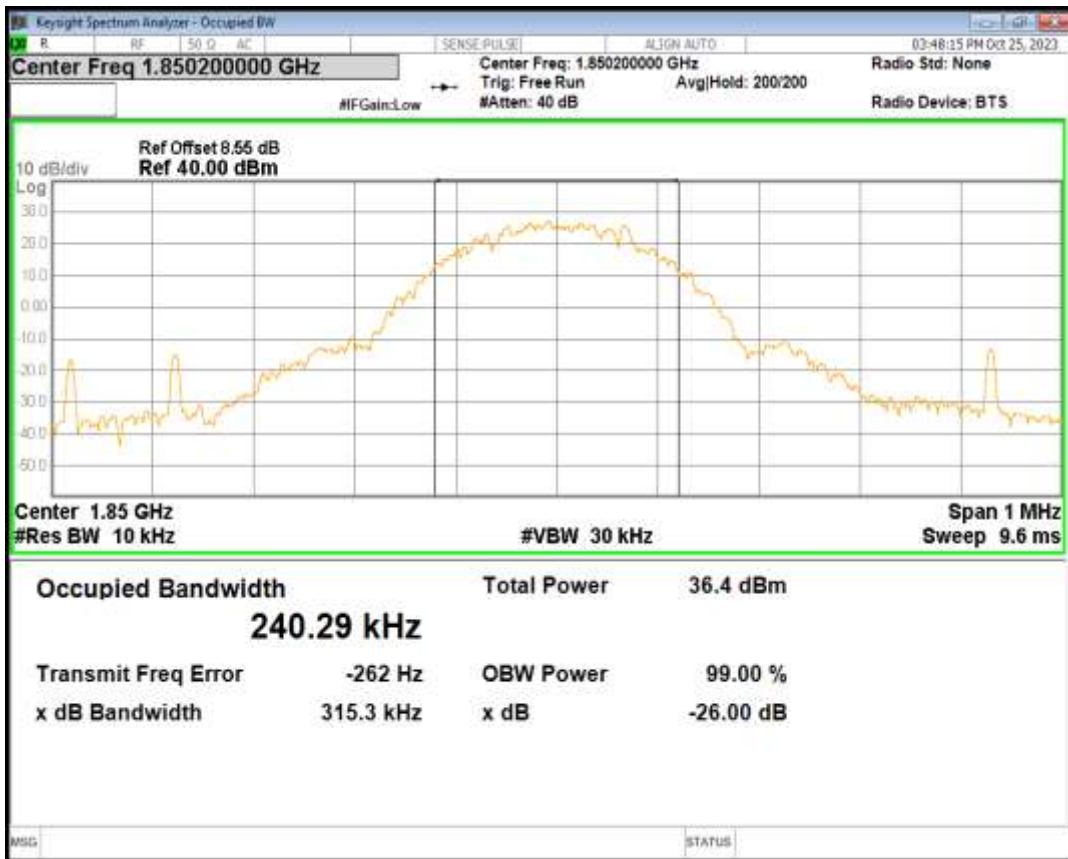

GPRS1900 Channel=661