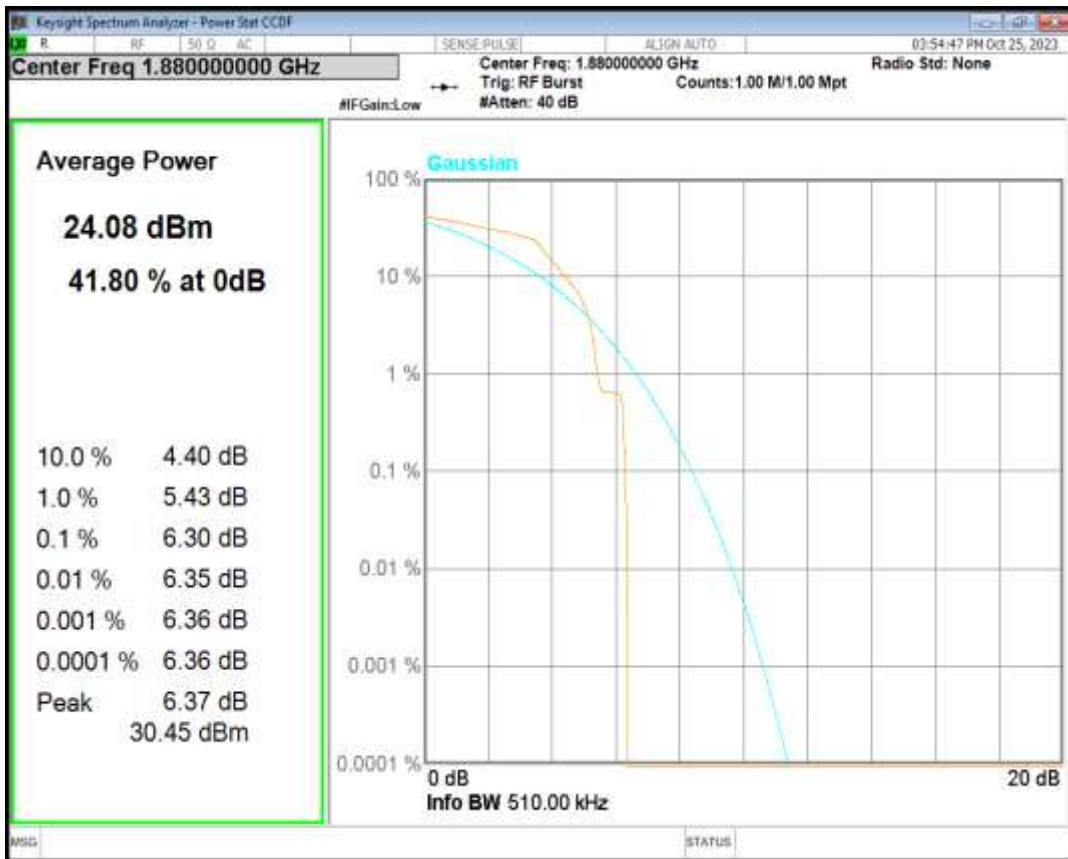

**15 Peak-to-Average Ratio**

Band	Channel	Frequency (MHz)	Result (dB)	high Limit (dB)	Verdict
EGPRS1900	512	1850.2	7.116737288	13.00	PASS
EGPRS1900	661	1880	6.296551724	13.00	PASS
EGPRS1900	810	1909.8	7.30426087	13.00	PASS
EGPRS850	128	824.2	9.314236453	13.00	PASS
EGPRS850	190	836.6	9.257087379	13.00	PASS
EGPRS850	251	848.8	9.507765957	13.00	PASS

EGPRS1900 Channel=512

EGPRS1900 Channel=661

EGPRS1900 Channel=810

EGPRS850 Channel=128

EGPRS850 Channel=190

EGPRS850 Channel=251

**16 Occupied bandwidth**

Band	Channel	Frequency (MHz)	99% OBW (kHz)	-26dB EBW (kHz)	Verdict
EGPRS1900	512	1850.2	240.525	312.861	PASS
EGPRS1900	661	1880	246.479	303.040	PASS
EGPRS1900	810	1909.8	248.492	323.334	PASS
EGPRS850	128	824.2	252.099	306.669	PASS
EGPRS850	190	836.6	246.786	314.543	PASS
EGPRS850	251	848.8	242.011	316.965	PASS