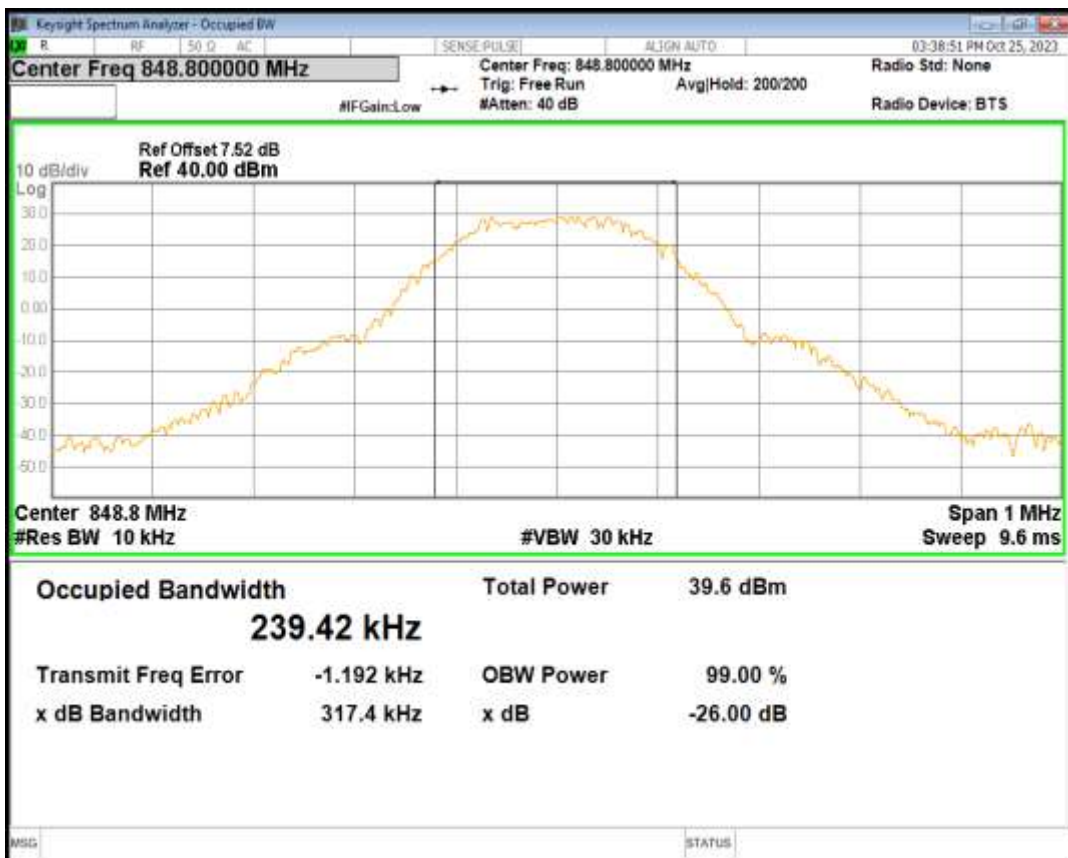

GPRS1900 Channel=512

GPRS1900 Channel=661

GPRS1900 Channel=810

GPRS850 Channel=128

GPRS850 Channel=190

GPRS850 Channel=251

11 Band edge

Band	Channel	Frequency (MHz)	Spur Freq (MHz)	Spur Level (dBm)	Limit (dBm)	Verdict
GPRS1900	512	1850.2	1849.98	-29.41	-13	PASS
GPRS1900	810	1909.8	1910.00	-31.76	-13	PASS
GPRS850	128	824.2	823.98	-27.17	-13	PASS
GPRS850	251	848.8	849.01	-27.88	-13	PASS