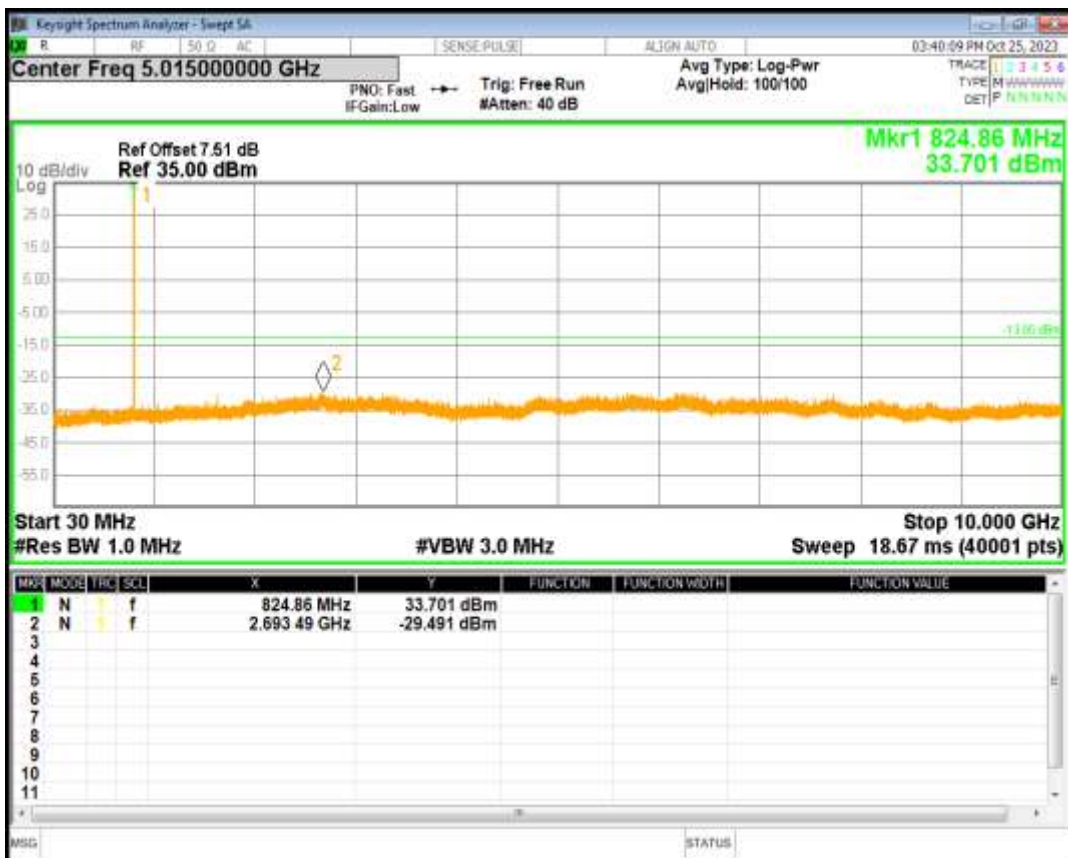

GPRS1900 Channel=512

GPRS1900 Channel=810

GPRS850 Channel=128

GPRS850 Channel=251

12 Out-of-band emissions

Band	Channel	Frequency (MHz)	Spur Freq (MHz)	Spur Level (dBm)	Limit (dBm)	Verdict
GPRS1900	512	1850.2	18974.54	-23.78	-13	PASS
GPRS1900	661	1880	19067.40	-23.89	-13	PASS
GPRS1900	810	1909.8	19261.61	-23.85	-13	PASS
GPRS850	128	824.2	2693.49	-29.49	-13	PASS
GPRS850	190	836.6	5756.77	-29.17	-13	PASS
GPRS850	251	848.8	6248.04	-29.10	-13	PASS

GPRS1900 Channel=512

GPRS1900 Channel=661

GPRS1900 Channel=810

GPRS850 Channel=128

GPRS850 Channel=190

GPRS850 Channel=251