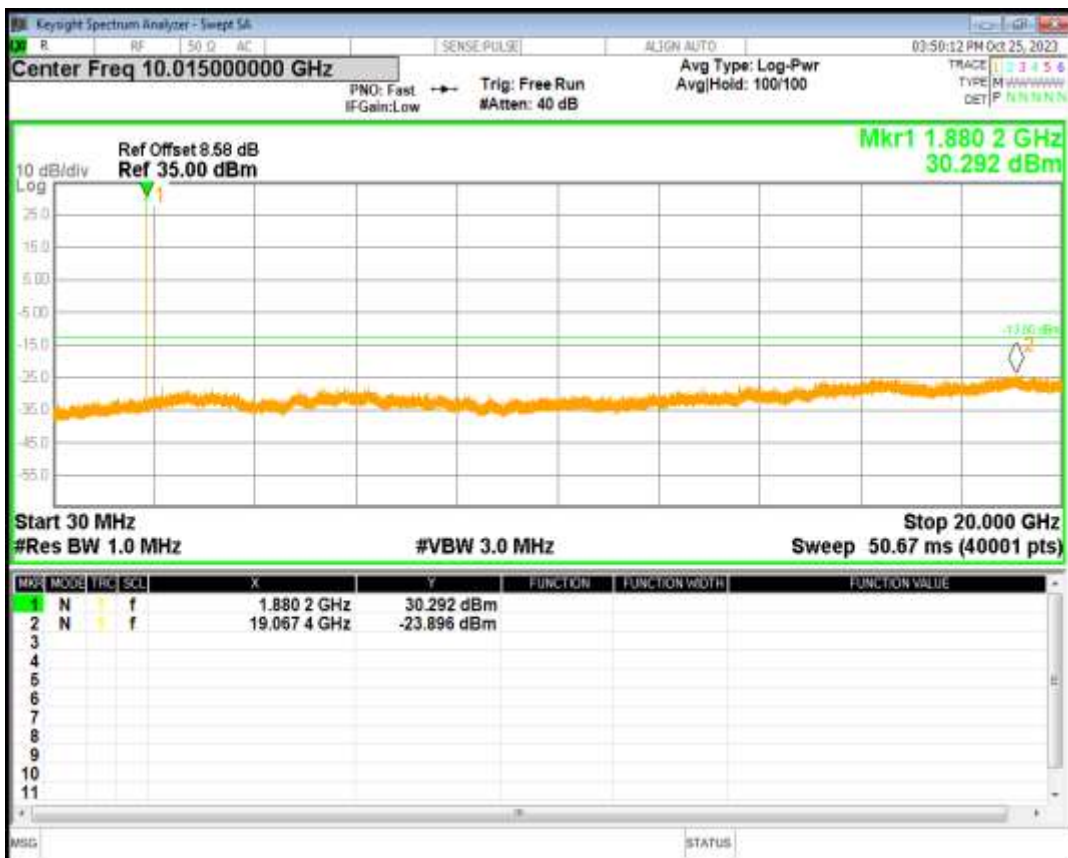

GPRS1900 Channel=512

GPRS1900 Channel=661

GPRS1900 Channel=810

GPRS850 Channel=128

GPRS850 Channel=190

GPRS850 Channel=251

11 Band edge

Band	Channel	Frequency (MHz)	Spur Freq (MHz)	Spur Level (dBm)	Limit (dBm)	Verdict
GPRS1900	512	1850.2	1849.98	-29.41	-13	PASS
GPRS1900	810	1909.8	1910.00	-31.76	-13	PASS
GPRS850	128	824.2	823.98	-27.17	-13	PASS
GPRS850	251	848.8	849.01	-27.88	-13	PASS

GPRS1900 Channel=512

GPRS1900 Channel=810

GPRS850 Channel=128

GPRS850 Channel=251

12 Out-of-band emissions

Band	Channel	Frequency (MHz)	Spur Freq (MHz)	Spur Level (dBm)	Limit (dBm)	Verdict
GPRS1900	512	1850.2	18974.54	-23.78	-13	PASS
GPRS1900	661	1880	19067.40	-23.89	-13	PASS
GPRS1900	810	1909.8	19261.61	-23.85	-13	PASS
GPRS850	128	824.2	2693.49	-29.49	-13	PASS
GPRS850	190	836.6	5756.77	-29.17	-13	PASS
GPRS850	251	848.8	6248.04	-29.10	-13	PASS

GPRS1900 Channel=512

GPRS1900 Channel=661

GPRS1900 Channel=810

GPRS850 Channel=128

GPRS850 Channel=190

GPRS850 Channel=251