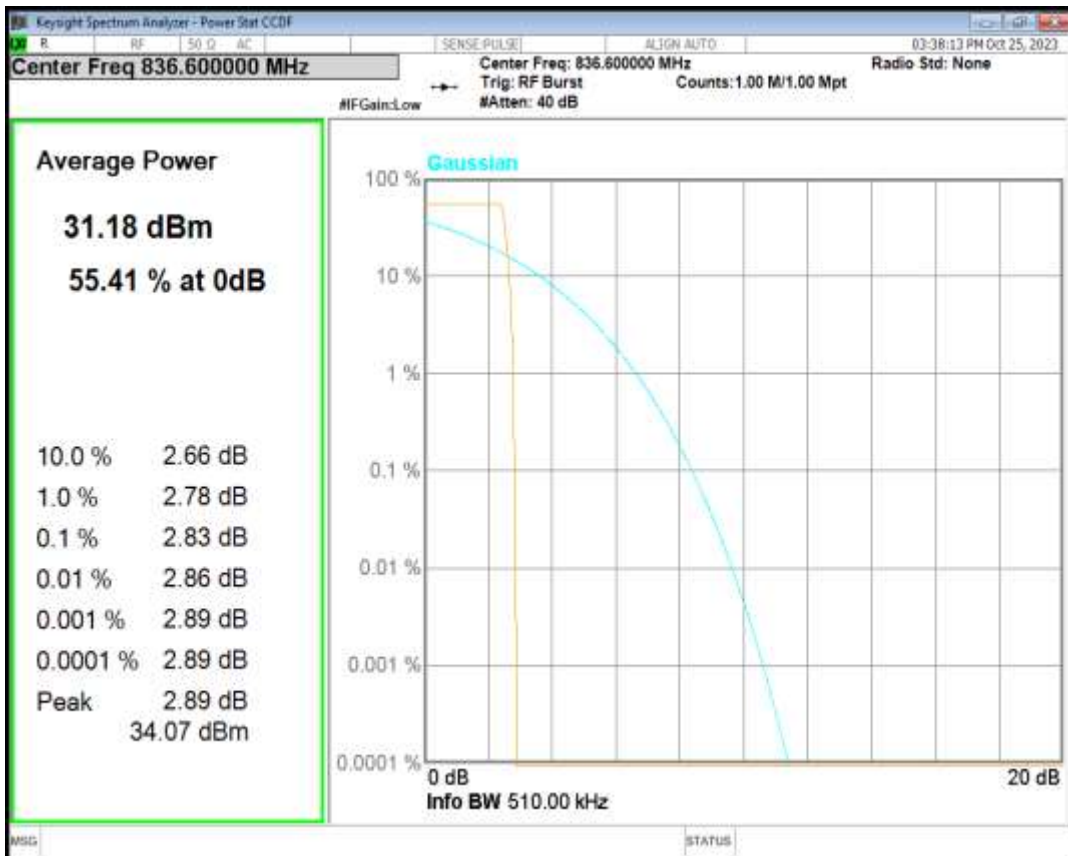

GPRS1900 Channel=512

GPRS1900 Channel=661

GPRS1900 Channel=810

GPRS850 Channel=128

GPRS850 Channel=190

GPRS850 Channel=251

**10 Occupied bandwidth**

Band	Channel	Frequency (MHz)	99% OBW (kHz)	-26dB EBW (kHz)	Verdict
GPRS1900	512	1850.2	240.286	315.308	PASS
GPRS1900	661	1880	247.323	315.540	PASS
GPRS1900	810	1909.8	247.246	301.206	PASS
GPRS850	128	824.2	247.094	320.313	PASS
GPRS850	190	836.6	244.399	314.216	PASS
GPRS850	251	848.8	239.419	317.431	PASS

GPRS1900 Channel=512

GPRS1900 Channel=661

GPRS1900 Channel=810

GPRS850 Channel=128

GPRS850 Channel=190

GPRS850 Channel=251

11 Band edge

Band	Channel	Frequency (MHz)	Spur Freq (MHz)	Spur Level (dBm)	Limit (dBm)	Verdict
GPRS1900	512	1850.2	1849.98	-29.41	-13	PASS
GPRS1900	810	1909.8	1910.00	-31.76	-13	PASS
GPRS850	128	824.2	823.98	-27.17	-13	PASS
GPRS850	251	848.8	849.01	-27.88	-13	PASS