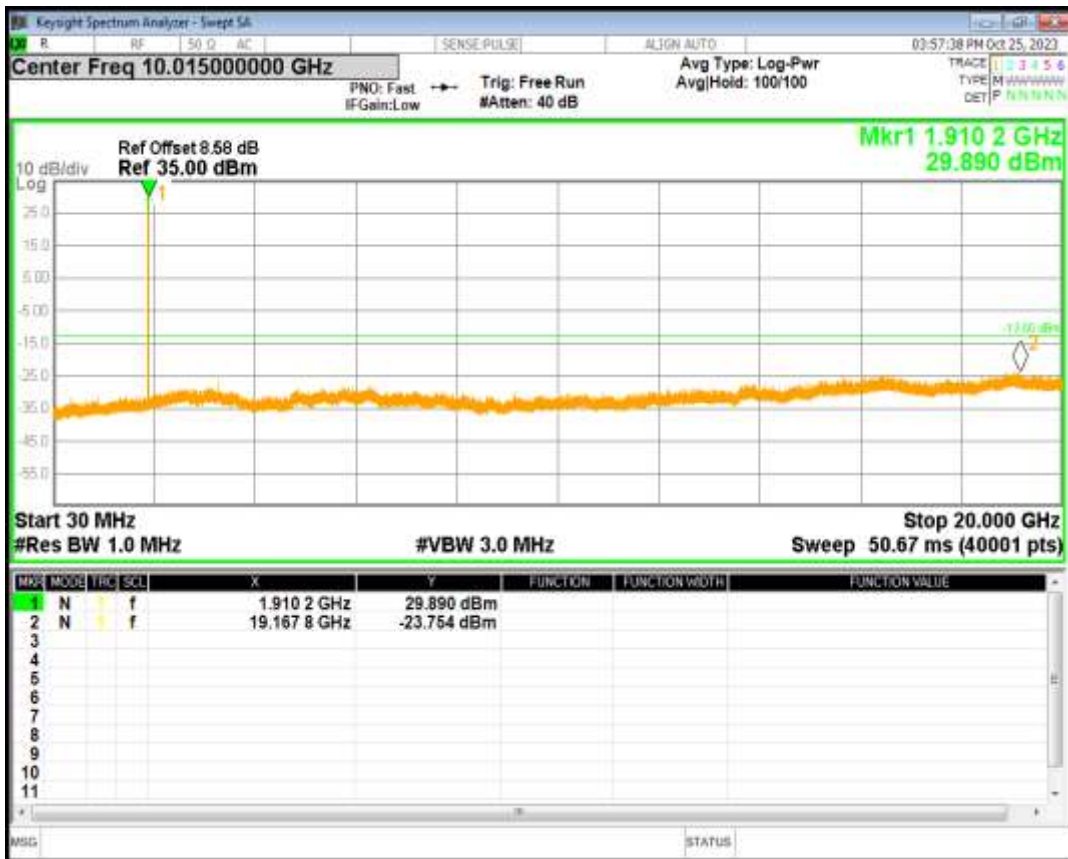

### 18 Out-of-band emissions

Band	Channel	Frequency (MHz)	Spur Freq (MHz)	Spur Level (dBm)	Limit (dBm)	Verdict
EGPRS1900	512	1850.2	19340.49	-24.18	-13	PASS
EGPRS1900	661	1880	18942.59	-23.69	-13	PASS
EGPRS1900	810	1909.8	19167.75	-23.75	-13	PASS
EGPRS850	128	824.2	5768.48	-29.34	-13	PASS
EGPRS850	190	836.6	5729.35	-28.98	-13	PASS
EGPRS850	251	848.8	3196.97	-29.23	-13	PASS

EGPRS1900 Channel=512

EGPRS1900 Channel=661

EGPRS1900 Channel=810

EGPRS850 Channel=128

EGPRS850 Channel=190

EGPRS850 Channel=251

09 Peak-to-Average Ratio

Band	Channel	Frequency (MHz)	Result (dB)	high Limit (dB)	Verdict
GPRS1900	512	1850.2	2.79892936	13.00	PASS
GPRS1900	661	1880	2.799592668	13.00	PASS
GPRS1900	810	1909.8	2.816859838	13.00	PASS
GPRS850	128	824.2	2.835318818	13.00	PASS
GPRS850	190	836.6	2.827758847	13.00	PASS
GPRS850	251	848.8	2.843355263	13.00	PASS