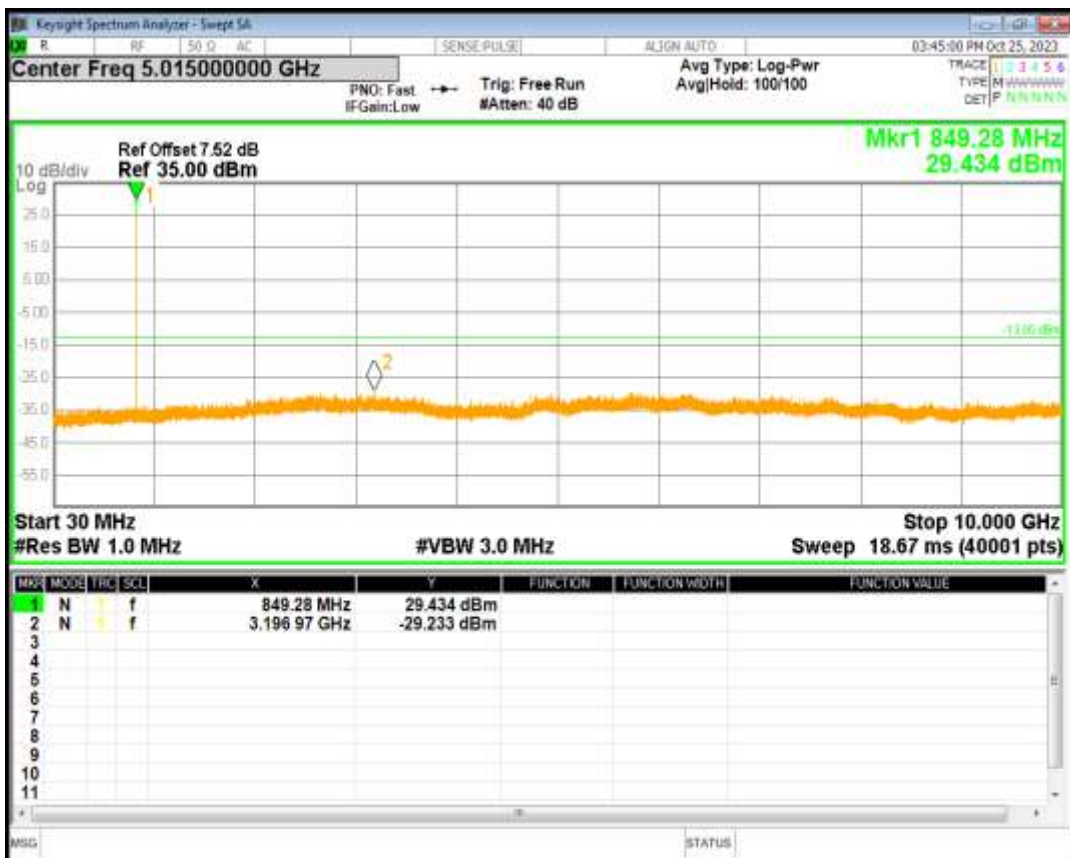

### 18 Out-of-band emissions

Band	Channel	Frequency (MHz)	Spur Freq (MHz)	Spur Level (dBm)	Limit (dBm)	Verdict
EGPRS1900	512	1850.2	19340.49	-24.18	-13	PASS
EGPRS1900	661	1880	18942.59	-23.69	-13	PASS
EGPRS1900	810	1909.8	19167.75	-23.75	-13	PASS
EGPRS850	128	824.2	5768.48	-29.34	-13	PASS
EGPRS850	190	836.6	5729.35	-28.98	-13	PASS
EGPRS850	251	848.8	3196.97	-29.23	-13	PASS

EGPRS1900 Channel=512

EGPRS1900 Channel=661

EGPRS1900 Channel=810

EGPRS850 Channel=128

EGPRS850 Channel=190

EGPRS850 Channel=251

09 Peak-to-Average Ratio

Band	Channel	Frequency (MHz)	Result (dB)	high Limit (dB)	Verdict
GPRS1900	512	1850.2	2.79892936	13.00	PASS
GPRS1900	661	1880	2.799592668	13.00	PASS
GPRS1900	810	1909.8	2.816859838	13.00	PASS
GPRS850	128	824.2	2.835318818	13.00	PASS
GPRS850	190	836.6	2.827758847	13.00	PASS
GPRS850	251	848.8	2.843355263	13.00	PASS

GPRS1900 Channel=512

GPRS1900 Channel=661

GPRS1900 Channel=810

GPRS850 Channel=128

GPRS850 Channel=190

GPRS850 Channel=251

**10 Occupied bandwidth**

Band	Channel	Frequency (MHz)	99% OBW (kHz)	-26dB EBW (kHz)	Verdict
GPRS1900	512	1850.2	240.286	315.308	PASS
GPRS1900	661	1880	247.323	315.540	PASS
GPRS1900	810	1909.8	247.246	301.206	PASS
GPRS850	128	824.2	247.094	320.313	PASS
GPRS850	190	836.6	244.399	314.216	PASS
GPRS850	251	848.8	239.419	317.431	PASS