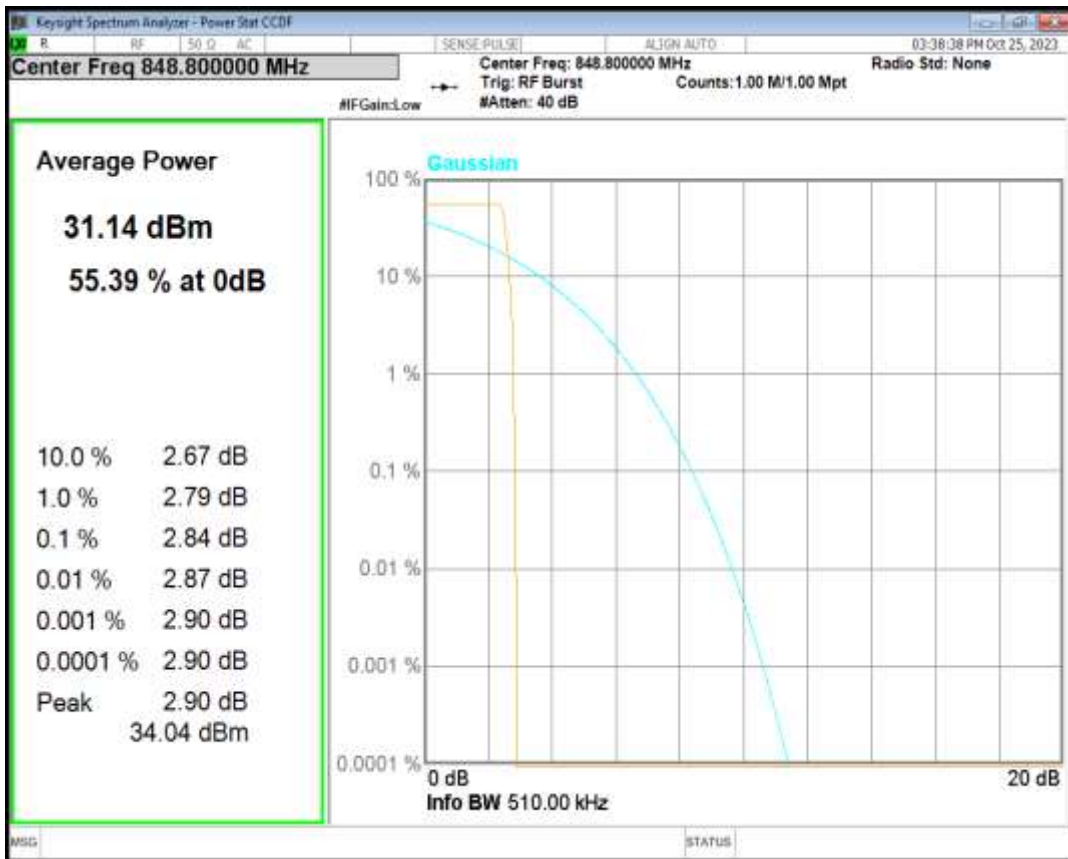

GPRS1900 Channel=512

GPRS1900 Channel=661

GPRS1900 Channel=810

GPRS850 Channel=128

GPRS850 Channel=190

GPRS850 Channel=251

**10 Occupied bandwidth**

Band	Channel	Frequency (MHz)	99% OBW (kHz)	-26dB EBW (kHz)	Verdict
GPRS1900	512	1850.2	240.286	315.308	PASS
GPRS1900	661	1880	247.323	315.540	PASS
GPRS1900	810	1909.8	247.246	301.206	PASS
GPRS850	128	824.2	247.094	320.313	PASS
GPRS850	190	836.6	244.399	314.216	PASS
GPRS850	251	848.8	239.419	317.431	PASS