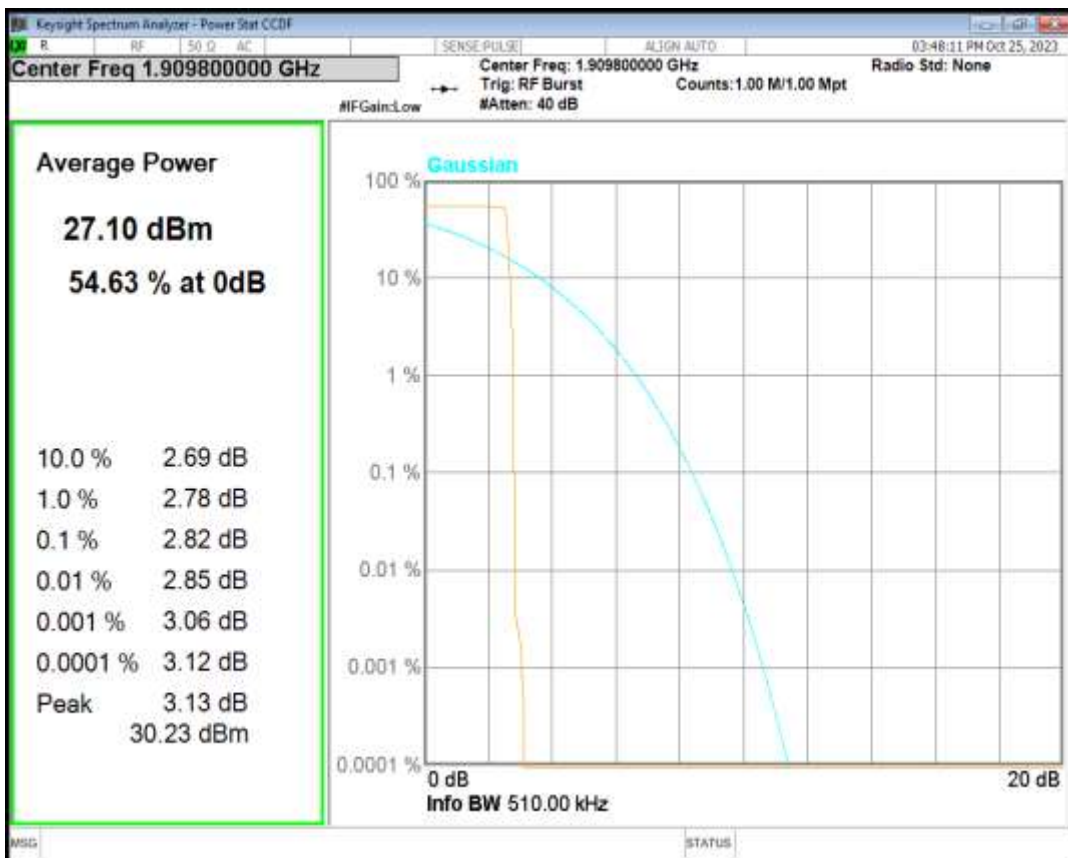

GPRS1900 Channel=512

GPRS1900 Channel=661

GPRS1900 Channel=810

GPRS850 Channel=128

GPRS850 Channel=190

GPRS850 Channel=251

**10 Occupied bandwidth**

Band	Channel	Frequency (MHz)	99% OBW (kHz)	-26dB EBW (kHz)	Verdict
GPRS1900	512	1850.2	240.286	315.308	PASS
GPRS1900	661	1880	247.323	315.540	PASS
GPRS1900	810	1909.8	247.246	301.206	PASS
GPRS850	128	824.2	247.094	320.313	PASS
GPRS850	190	836.6	244.399	314.216	PASS
GPRS850	251	848.8	239.419	317.431	PASS