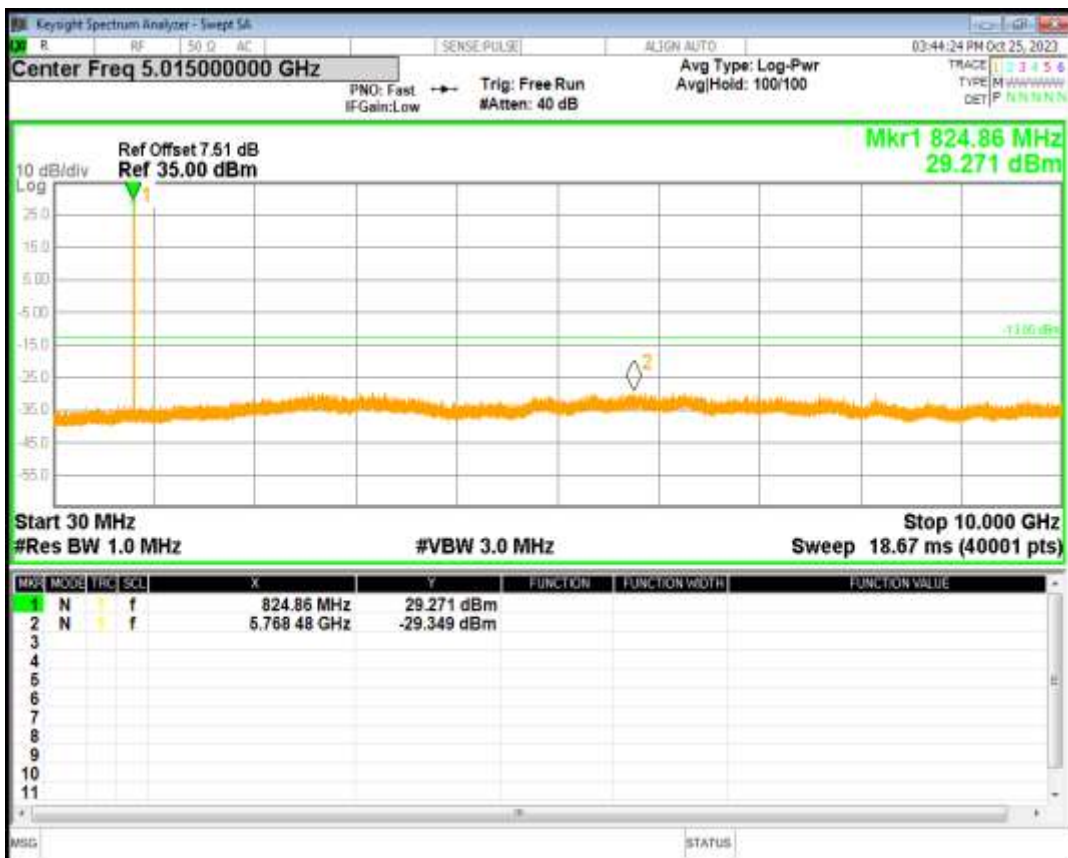

### 18 Out-of-band emissions

Band	Channel	Frequency (MHz)	Spur Freq (MHz)	Spur Level (dBm)	Limit (dBm)	Verdict
EGPRS1900	512	1850.2	19340.49	-24.18	-13	PASS
EGPRS1900	661	1880	18942.59	-23.69	-13	PASS
EGPRS1900	810	1909.8	19167.75	-23.75	-13	PASS
EGPRS850	128	824.2	5768.48	-29.34	-13	PASS
EGPRS850	190	836.6	5729.35	-28.98	-13	PASS
EGPRS850	251	848.8	3196.97	-29.23	-13	PASS

EGPRS1900 Channel=512

EGPRS1900 Channel=661

EGPRS1900 Channel=810

EGPRS850 Channel=128

EGPRS850 Channel=190

EGPRS850 Channel=251

09 Peak-to-Average Ratio

Band	Channel	Frequency (MHz)	Result (dB)	high Limit (dB)	Verdict
GPRS1900	512	1850.2	2.79892936	13.00	PASS
GPRS1900	661	1880	2.799592668	13.00	PASS
GPRS1900	810	1909.8	2.816859838	13.00	PASS
GPRS850	128	824.2	2.835318818	13.00	PASS
GPRS850	190	836.6	2.827758847	13.00	PASS
GPRS850	251	848.8	2.843355263	13.00	PASS

GPRS1900 Channel=512

GPRS1900 Channel=661

GPRS1900 Channel=810

GPRS850 Channel=128

GPRS850 Channel=190

GPRS850 Channel=251

**10 Occupied bandwidth**

Band	Channel	Frequency (MHz)	99% OBW (kHz)	-26dB EBW (kHz)	Verdict
GPRS1900	512	1850.2	240.286	315.308	PASS
GPRS1900	661	1880	247.323	315.540	PASS
GPRS1900	810	1909.8	247.246	301.206	PASS
GPRS850	128	824.2	247.094	320.313	PASS
GPRS850	190	836.6	244.399	314.216	PASS
GPRS850	251	848.8	239.419	317.431	PASS