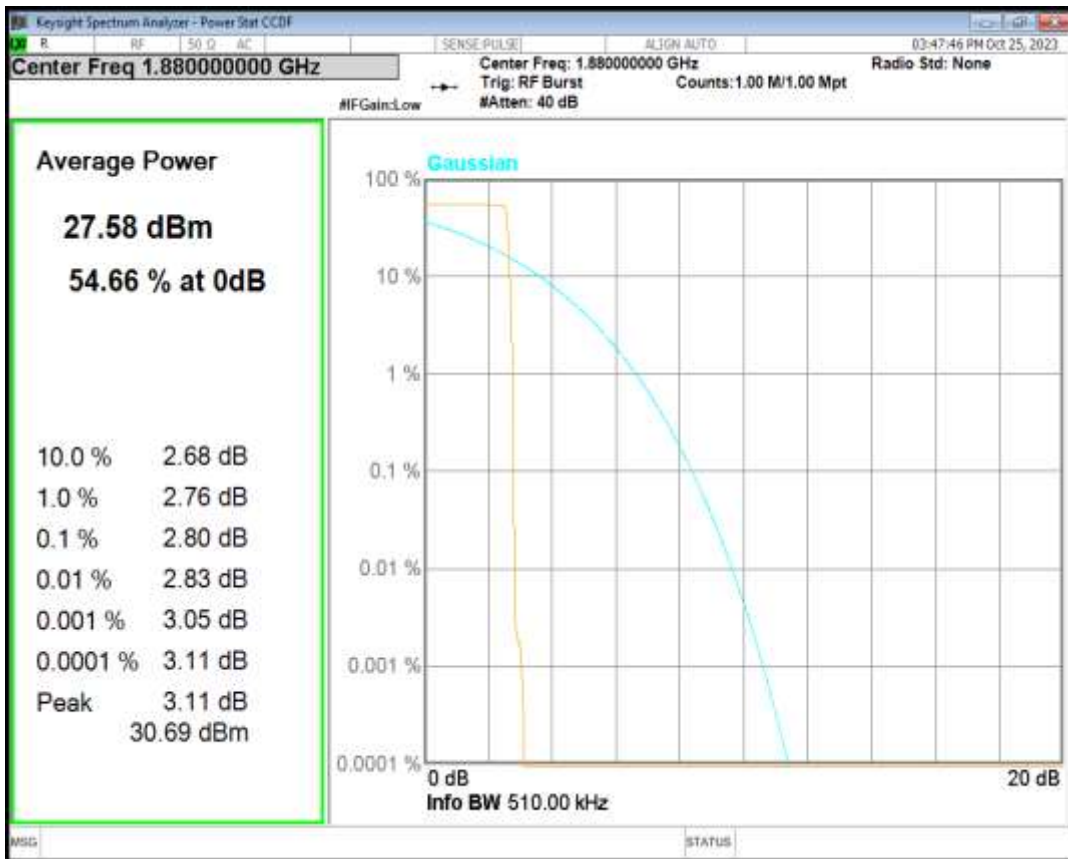

GPRS1900 Channel=661