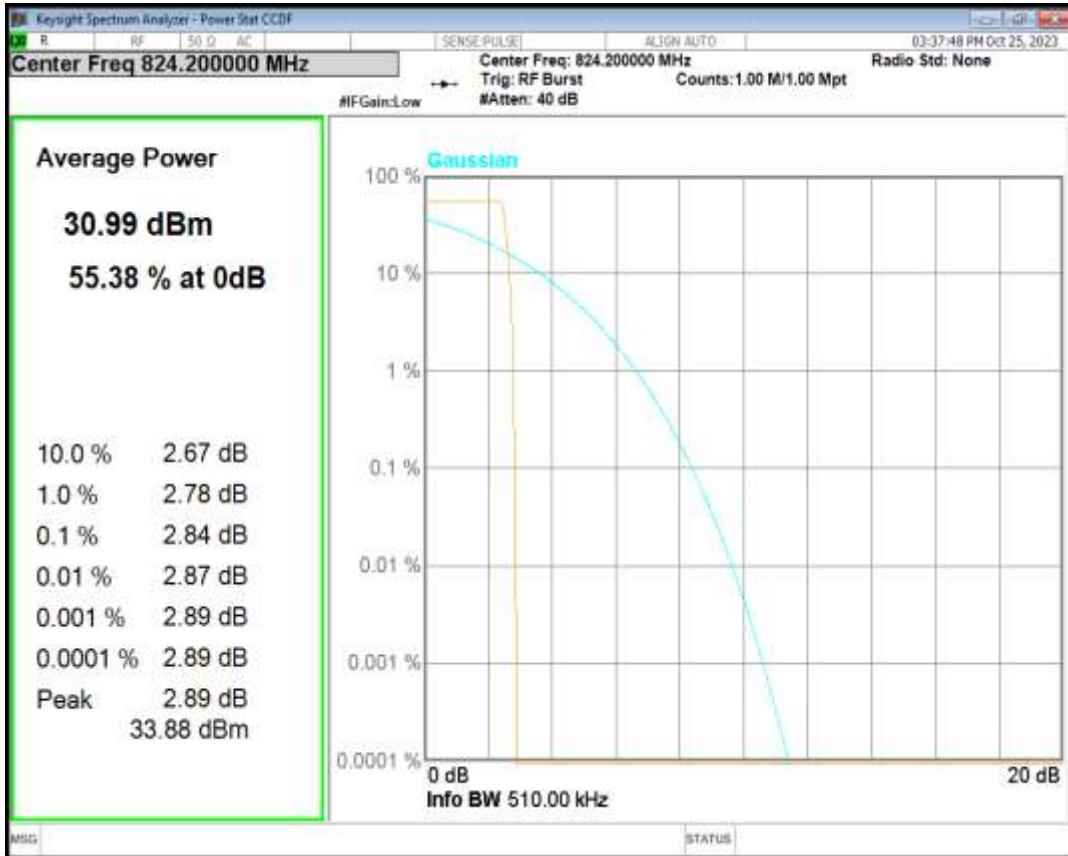

GPRS1900 Channel=512

GPRS1900 Channel=661

GPRS1900 Channel=810

GPRS850 Channel=128

GPRS850 Channel=190

GPRS850 Channel=251

**10 Occupied bandwidth**

Band	Channel	Frequency (MHz)	99% OBW (kHz)	-26dB EBW (kHz)	Verdict
GPRS1900	512	1850.2	240.286	315.308	PASS
GPRS1900	661	1880	247.323	315.540	PASS
GPRS1900	810	1909.8	247.246	301.206	PASS
GPRS850	128	824.2	247.094	320.313	PASS
GPRS850	190	836.6	244.399	314.216	PASS
GPRS850	251	848.8	239.419	317.431	PASS