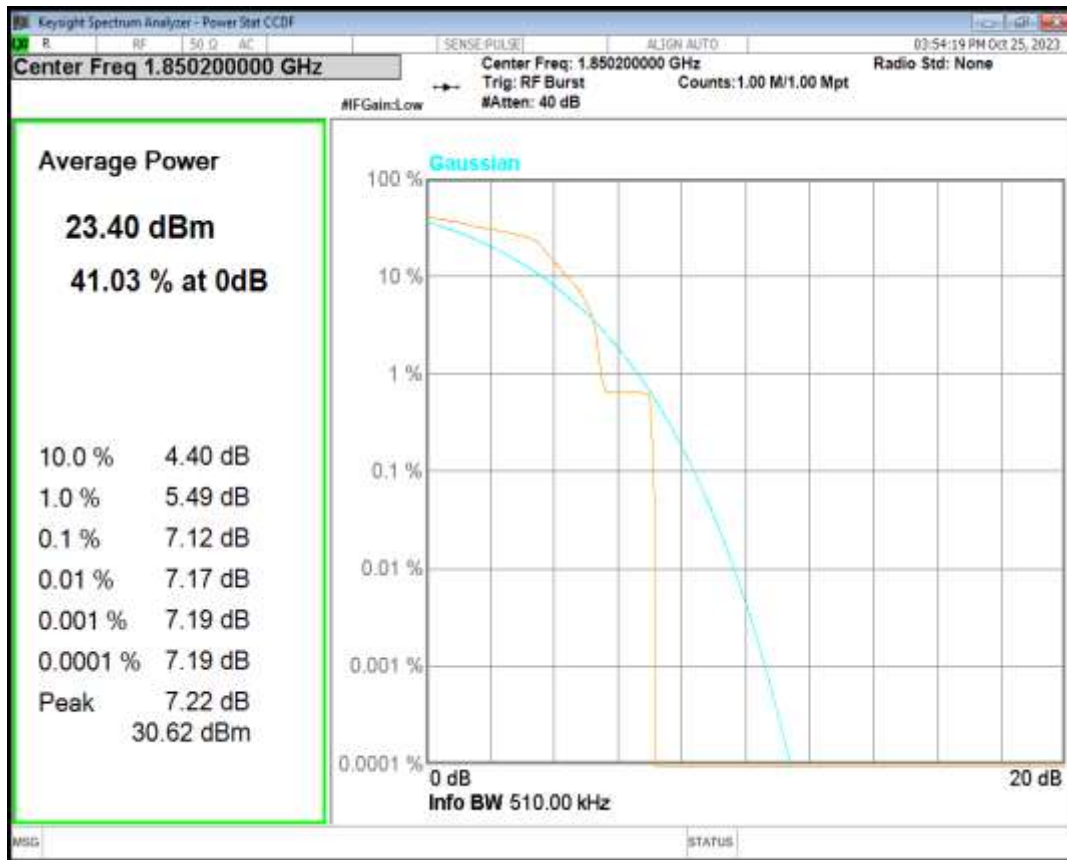

**15 Peak-to-Average Ratio**

Band	Channel	Frequency (MHz)	Result (dB)	high Limit (dB)	Verdict
EGPRS1900	512	1850.2	7.116737288	13.00	PASS
EGPRS1900	661	1880	6.296551724	13.00	PASS
EGPRS1900	810	1909.8	7.30426087	13.00	PASS
EGPRS850	128	824.2	9.314236453	13.00	PASS
EGPRS850	190	836.6	9.257087379	13.00	PASS
EGPRS850	251	848.8	9.507765957	13.00	PASS

EGPRS1900 Channel=512

EGPRS1900 Channel=661

EGPRS1900 Channel=810

EGPRS850 Channel=128

EGPRS850 Channel=190

EGPRS850 Channel=251

**16 Occupied bandwidth**

Band	Channel	Frequency (MHz)	99% OBW (kHz)	-26dB EBW (kHz)	Verdict
EGPRS1900	512	1850.2	240.525	312.861	PASS
EGPRS1900	661	1880	246.479	303.040	PASS
EGPRS1900	810	1909.8	248.492	323.334	PASS
EGPRS850	128	824.2	252.099	306.669	PASS
EGPRS850	190	836.6	246.786	314.543	PASS
EGPRS850	251	848.8	242.011	316.965	PASS