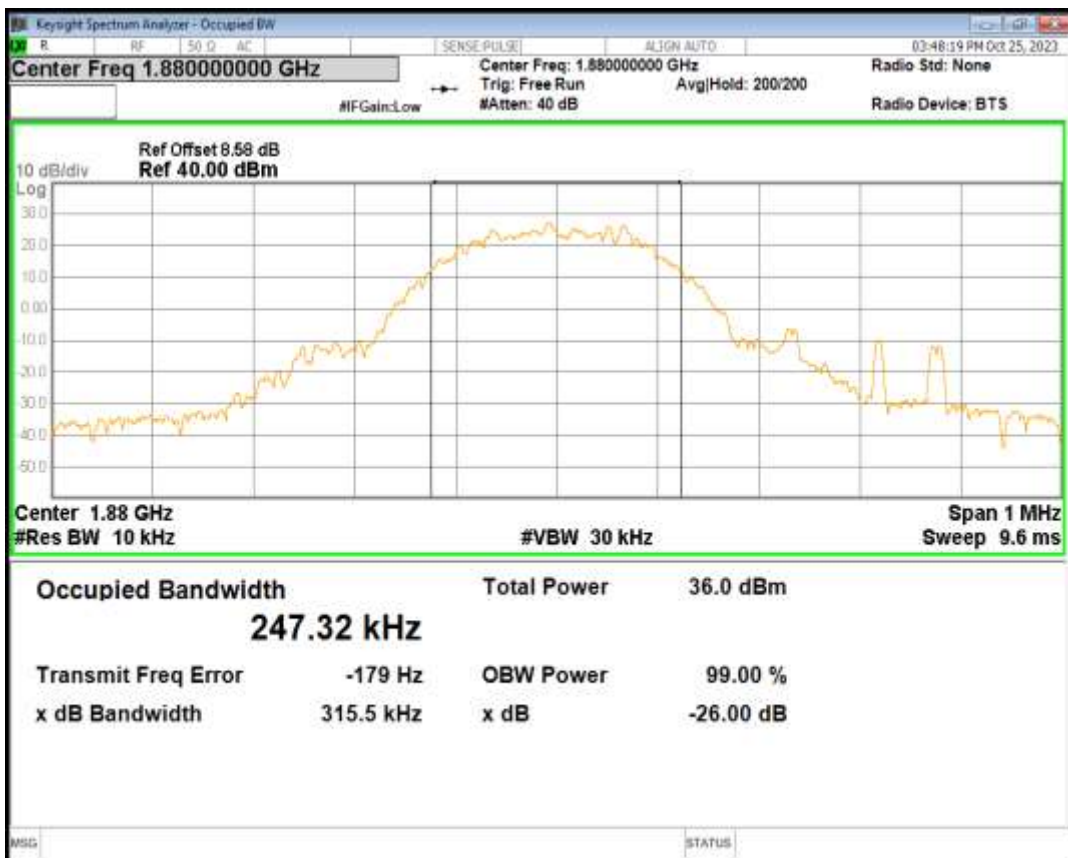

GPRS1900 Channel=810