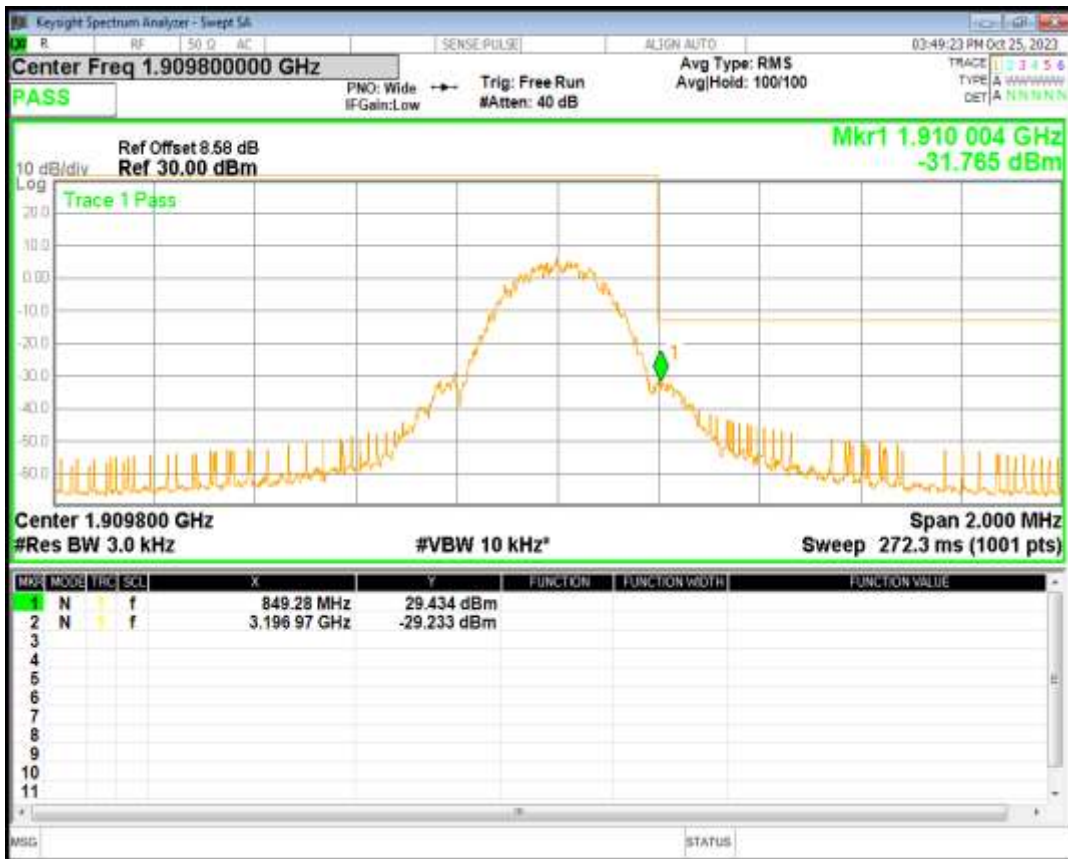

GPRS1900 Channel=512

GPRS1900 Channel=661

GPRS1900 Channel=810

GPRS850 Channel=128

GPRS850 Channel=190

GPRS850 Channel=251

11 Band edge

Band	Channel	Frequency (MHz)	Spur Freq (MHz)	Spur Level (dBm)	Limit (dBm)	Verdict
GPRS1900	512	1850.2	1849.98	-29.41	-13	PASS
GPRS1900	810	1909.8	1910.00	-31.76	-13	PASS
GPRS850	128	824.2	823.98	-27.17	-13	PASS
GPRS850	251	848.8	849.01	-27.88	-13	PASS

GPRS1900 Channel=512

GPRS1900 Channel=810

GPRS850 Channel=128

GPRS850 Channel=251

12 Out-of-band emissions

Band	Channel	Frequency (MHz)	Spur Freq (MHz)	Spur Level (dBm)	Limit (dBm)	Verdict
GPRS1900	512	1850.2	18974.54	-23.78	-13	PASS
GPRS1900	661	1880	19067.40	-23.89	-13	PASS
GPRS1900	810	1909.8	19261.61	-23.85	-13	PASS
GPRS850	128	824.2	2693.49	-29.49	-13	PASS
GPRS850	190	836.6	5756.77	-29.17	-13	PASS
GPRS850	251	848.8	6248.04	-29.10	-13	PASS