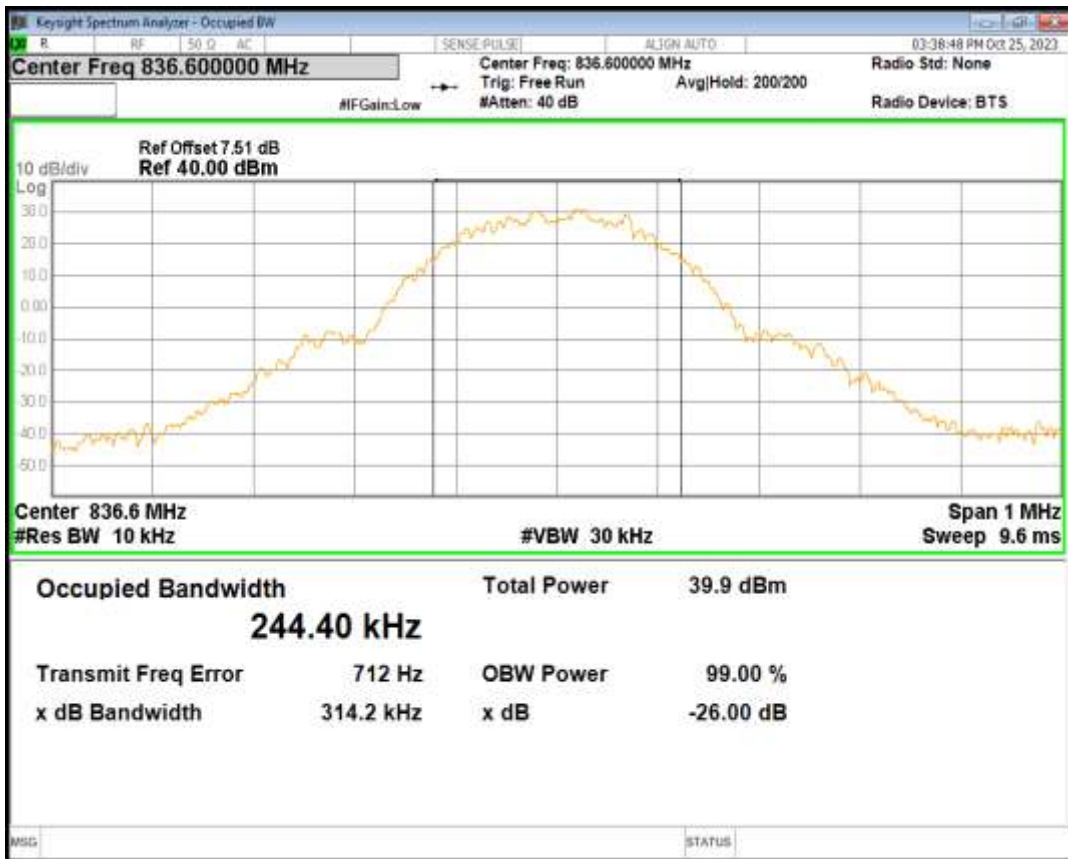

GPRS1900 Channel=512

GPRS1900 Channel=661

GPRS1900 Channel=810

GPRS850 Channel=128

GPRS850 Channel=190

GPRS850 Channel=251

11 Band edge

Band	Channel	Frequency (MHz)	Spur Freq (MHz)	Spur Level (dBm)	Limit (dBm)	Verdict
GPRS1900	512	1850.2	1849.98	-29.41	-13	PASS
GPRS1900	810	1909.8	1910.00	-31.76	-13	PASS
GPRS850	128	824.2	823.98	-27.17	-13	PASS
GPRS850	251	848.8	849.01	-27.88	-13	PASS