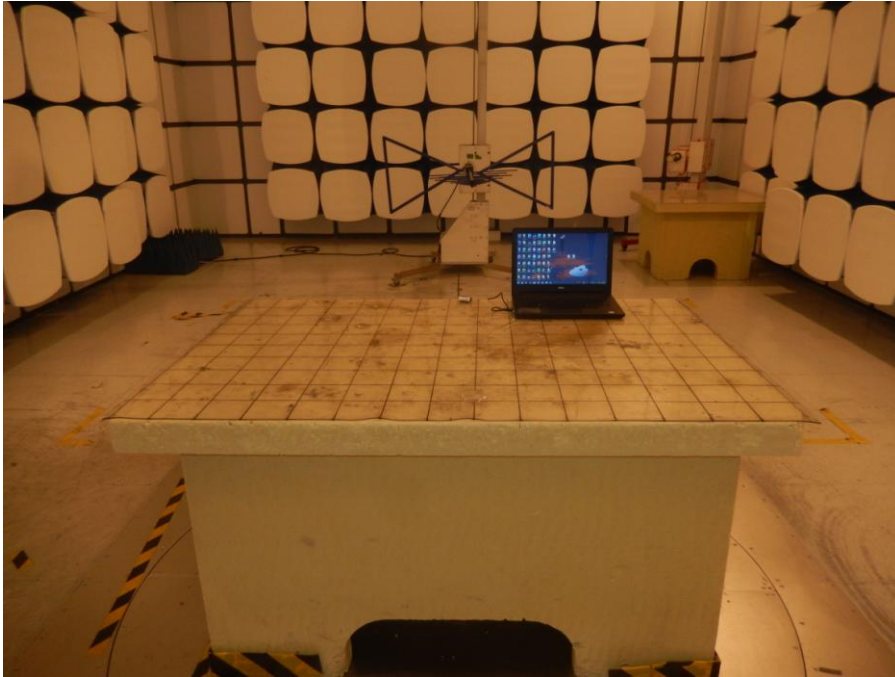

Trkm019-3G _JBP Setup photo

Radiated Measurement Photos

30MHz- 1GHz

Above 1GHz

Conducted Measurement Photos