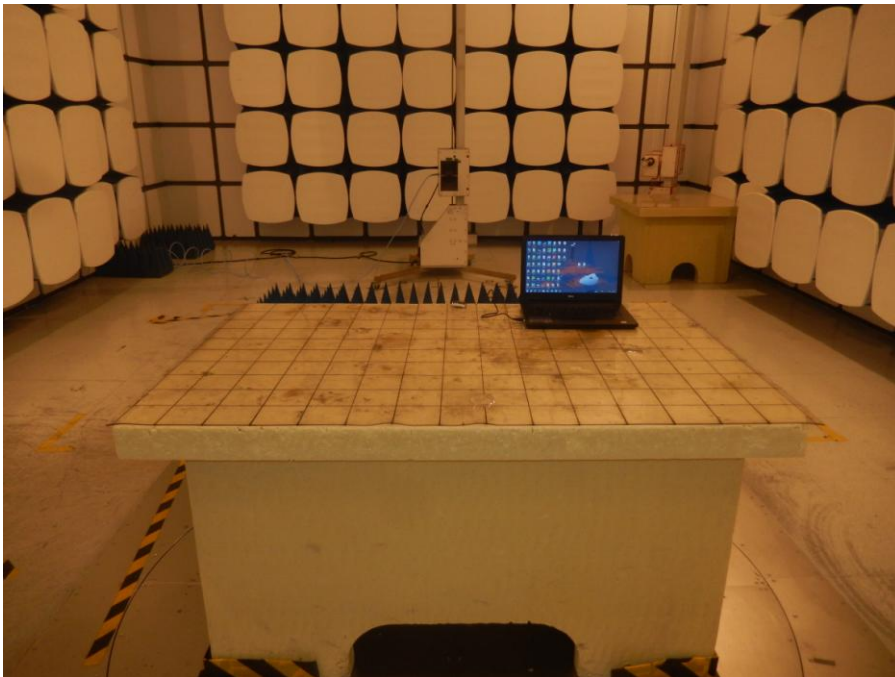

Trkm019-3G _JBP Setup photo

Radiated Measurement Photos

30MHz- 1GHz

Above 1GHz

Conducted Measurement Photos