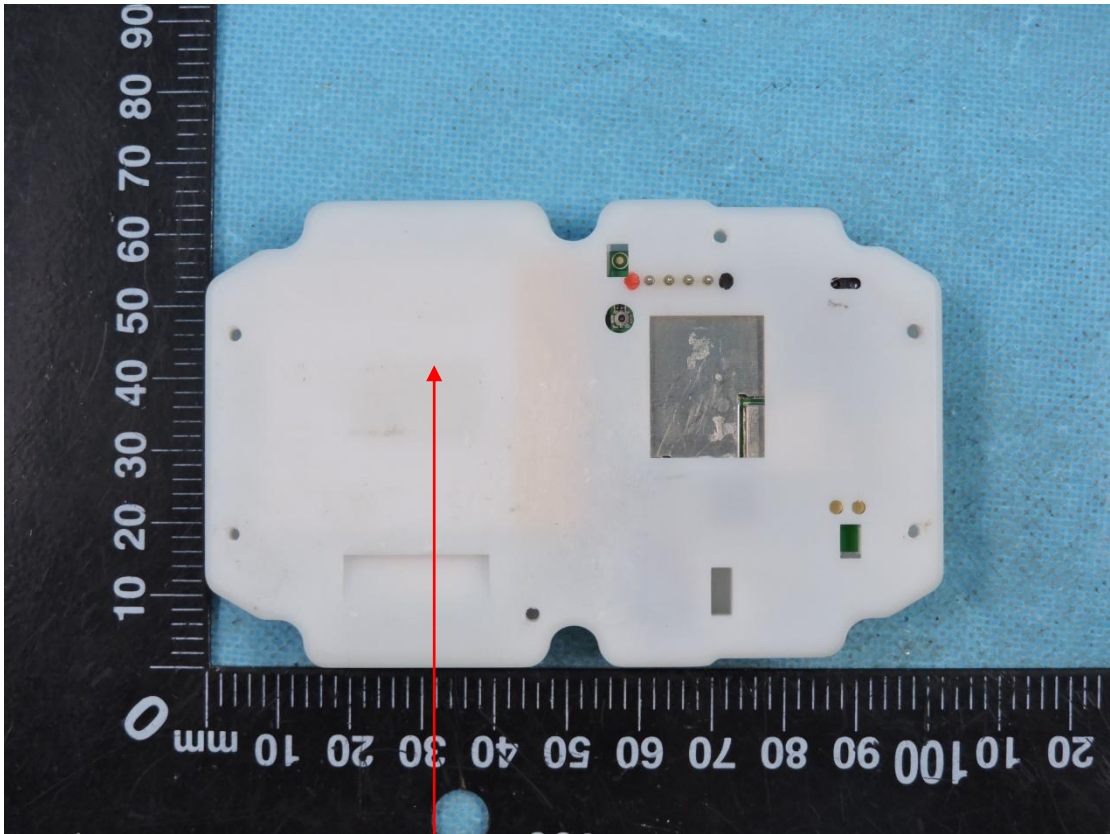

FCC Label

GPS Tracker

Model name: TRKM015-LC

FCC ID: 2AAI6-TRKM015-LC

This device complies with part 15 of the FCC Rules. Operation is subject to the following two conditions: (1) This device may not cause harmful interference, and (2) this device must accept any interference received, including interference that may cause undesired operation.