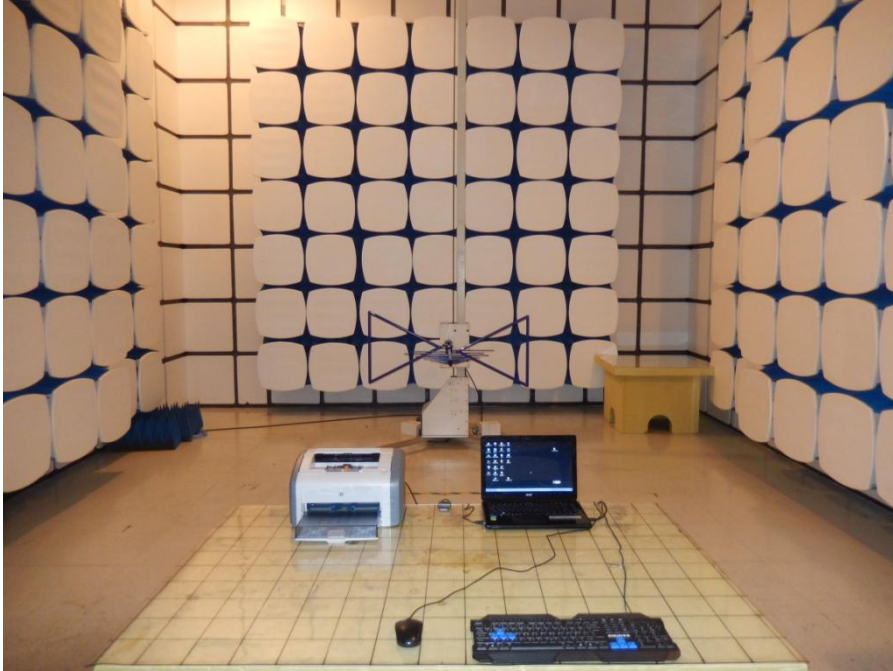

Trkm010_JBP Setup photo

Radiated Measurement Photos

30MHz- 1GHz

Above 1GHz

Conducted Measurement Photos