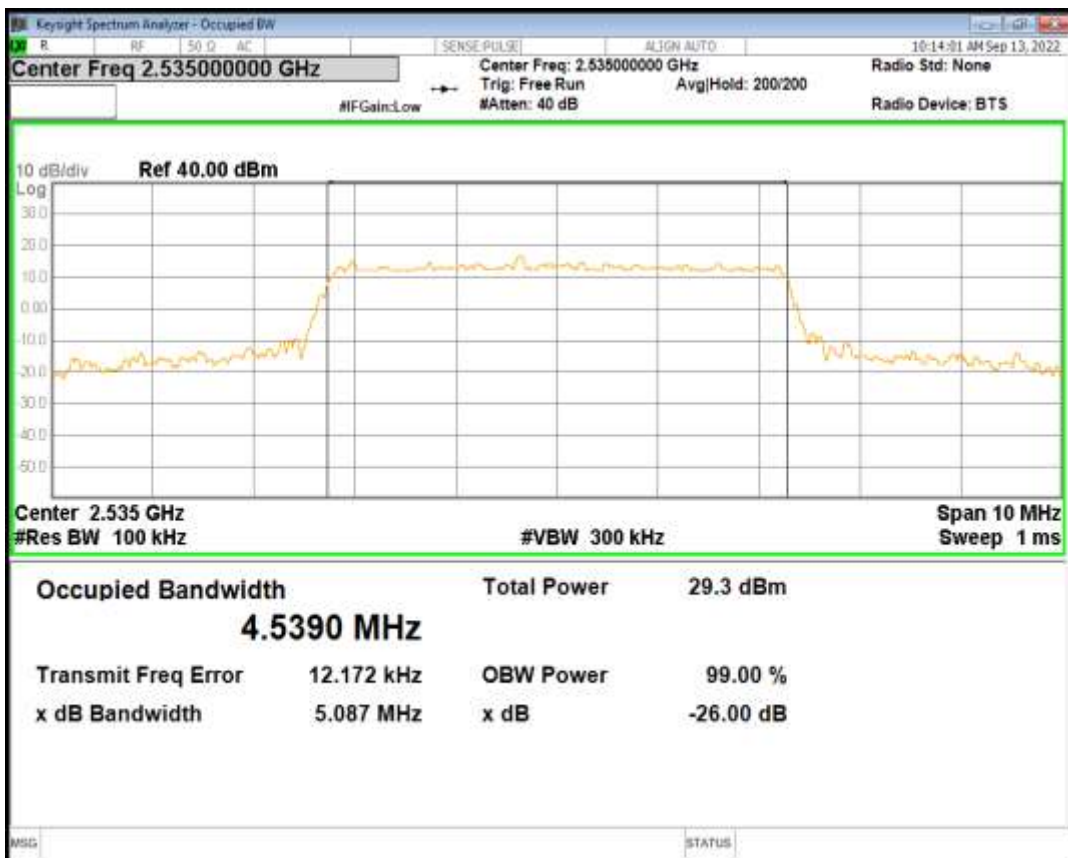

Band7 QPSK BW=10MHz Channel=21100 RB Size=50 Position=#0