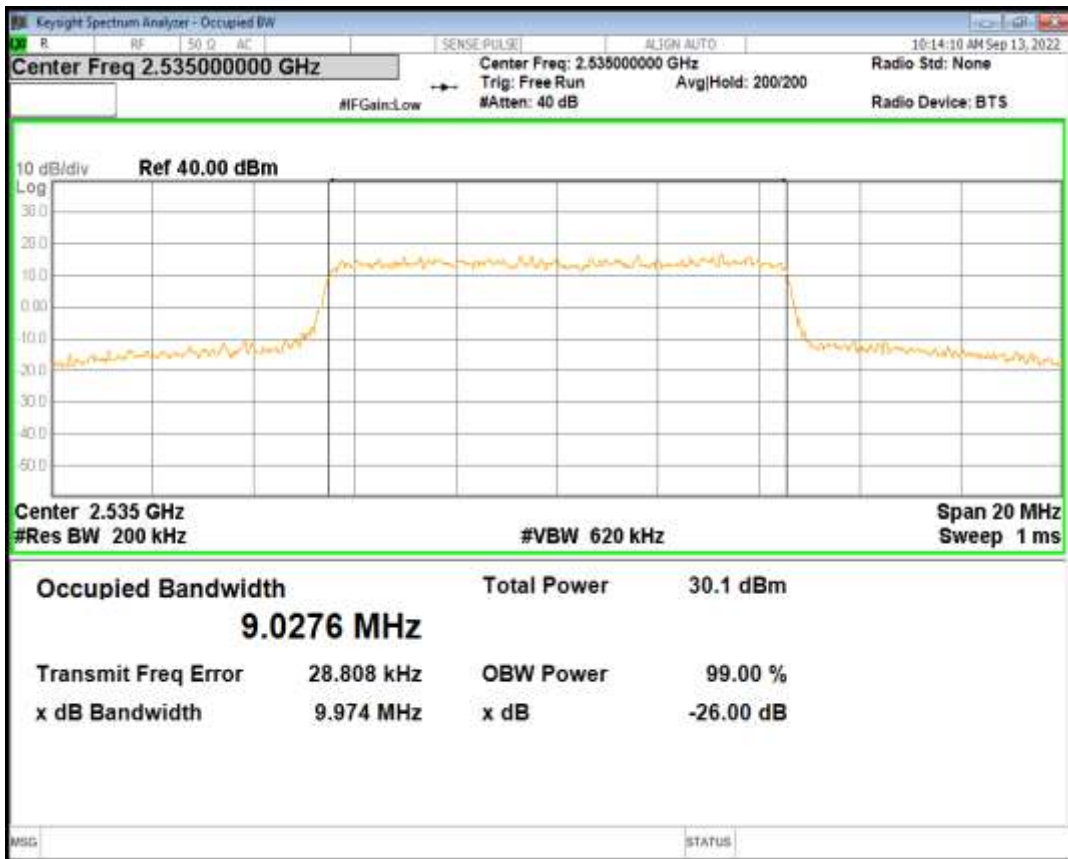

Band7 QPSK BW=5MHz Channel=21100 RB Size=25 Position=#0

Band7 QAM16 BW=5MHz Channel=21100 RB Size=25 Position=#0

Band7 QPSK BW=10MHz Channel=21100 RB Size=50 Position=#0

Band7 QAM16 BW=10MHz Channel=21100 RB Size=50 Position=#0