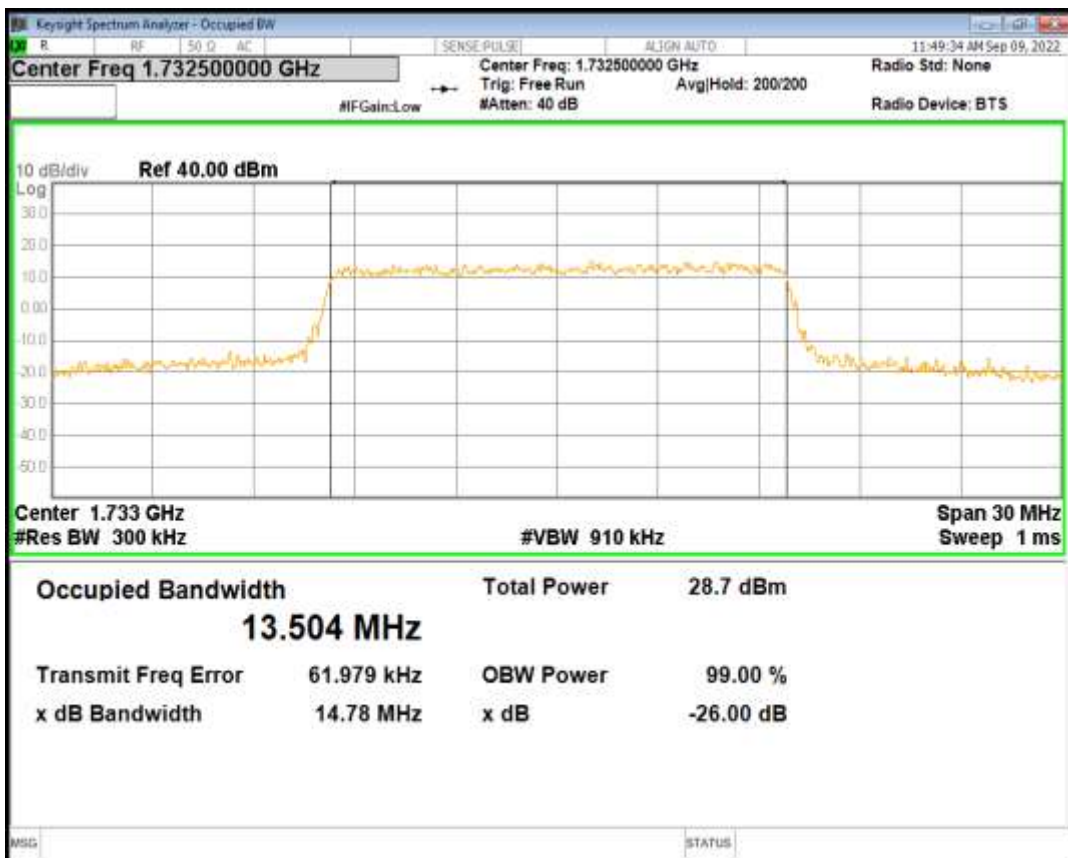

Band4 QPSK BW=10MHz Channel=20175 RB Size=50 Position=#0

Band4 QAM16 BW=10MHz Channel=20175 RB Size=50 Position=#0

Band4 QPSK BW=15MHz Channel=20175 RB Size=75 Position=#0

Band4 QAM16 BW=15MHz Channel=20175 RB Size=75 Position=#0