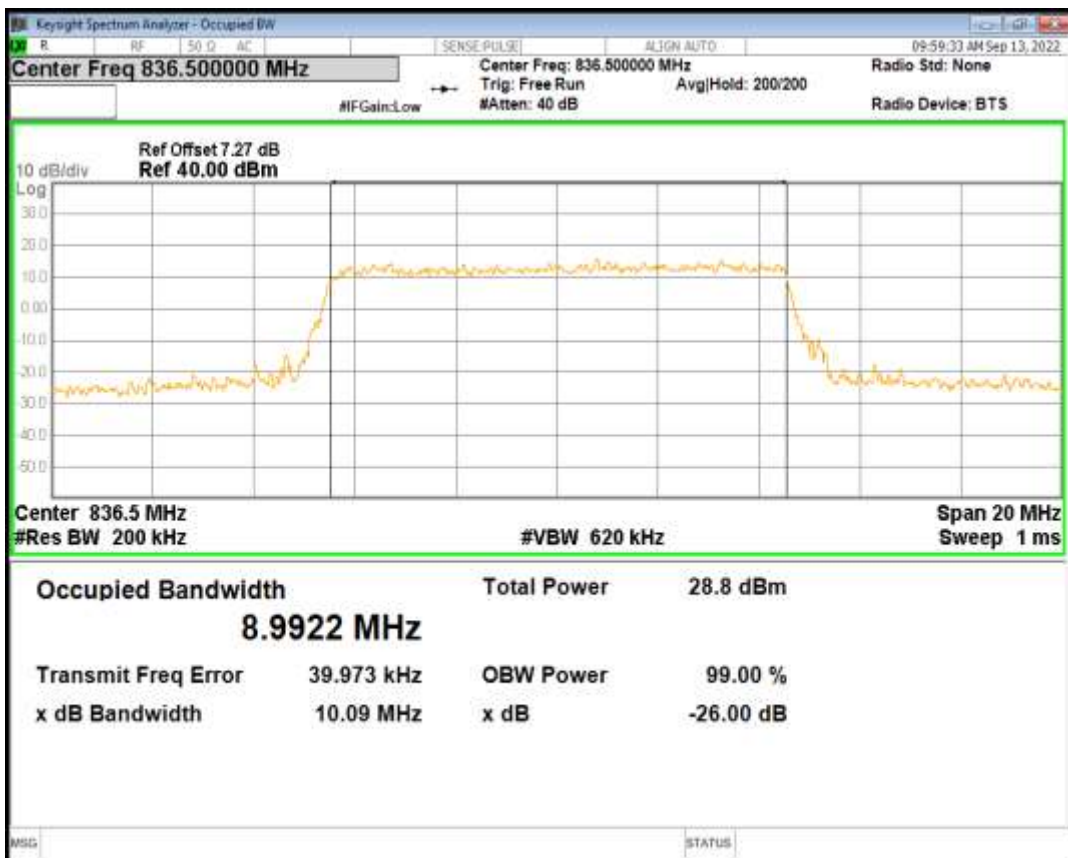

Band5 QPSK BW=5MHz Channel=20525 RB Size=25 Position=#0

Band5 QAM16 BW=5MHz Channel=20525 RB Size=25 Position=#0

Band5 QPSK BW=10MHz Channel=20525 RB Size=50 Position=#0

Band5 QAM16 BW=10MHz Channel=20525 RB Size=50 Position=#0