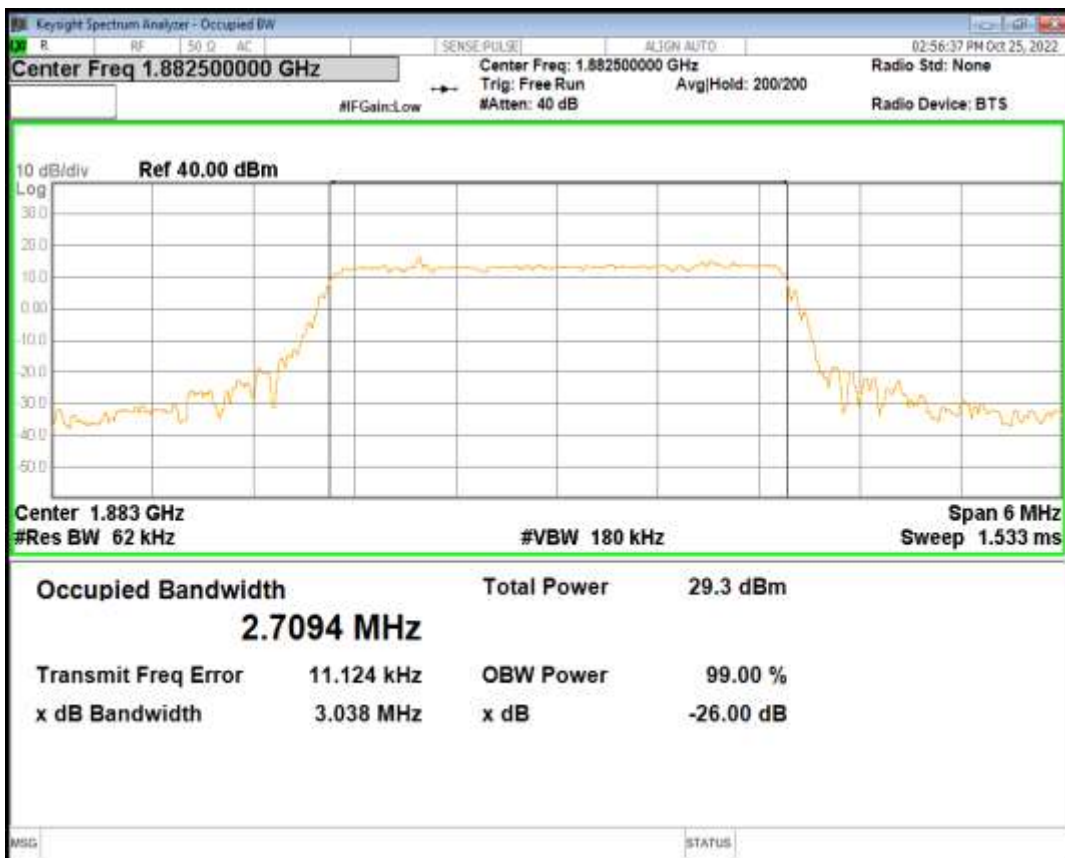

Band25 QPSK BW=1.4MHz Channel=26365 RB Size=6 Position=#0

Band25 QAM16 BW=1.4MHz Channel=26365 RB Size=6 Position=#0

Band25 QPSK BW=3MHz Channel=26365 RB Size=15 Position=#0

Band25 QAM16 BW=3MHz Channel=26365 RB Size=15 Position=#0