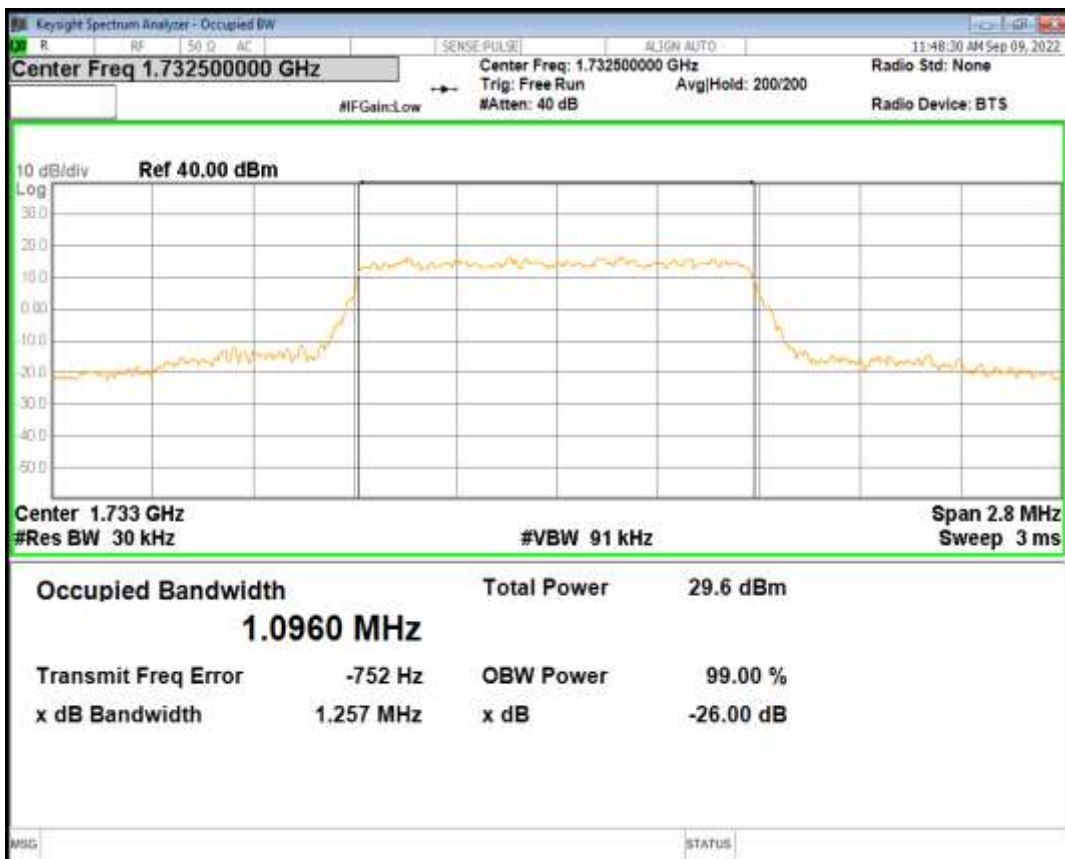

Band4 QAM16 BW=1.4MHz Channel=20175 RB Size=6 Position=#0