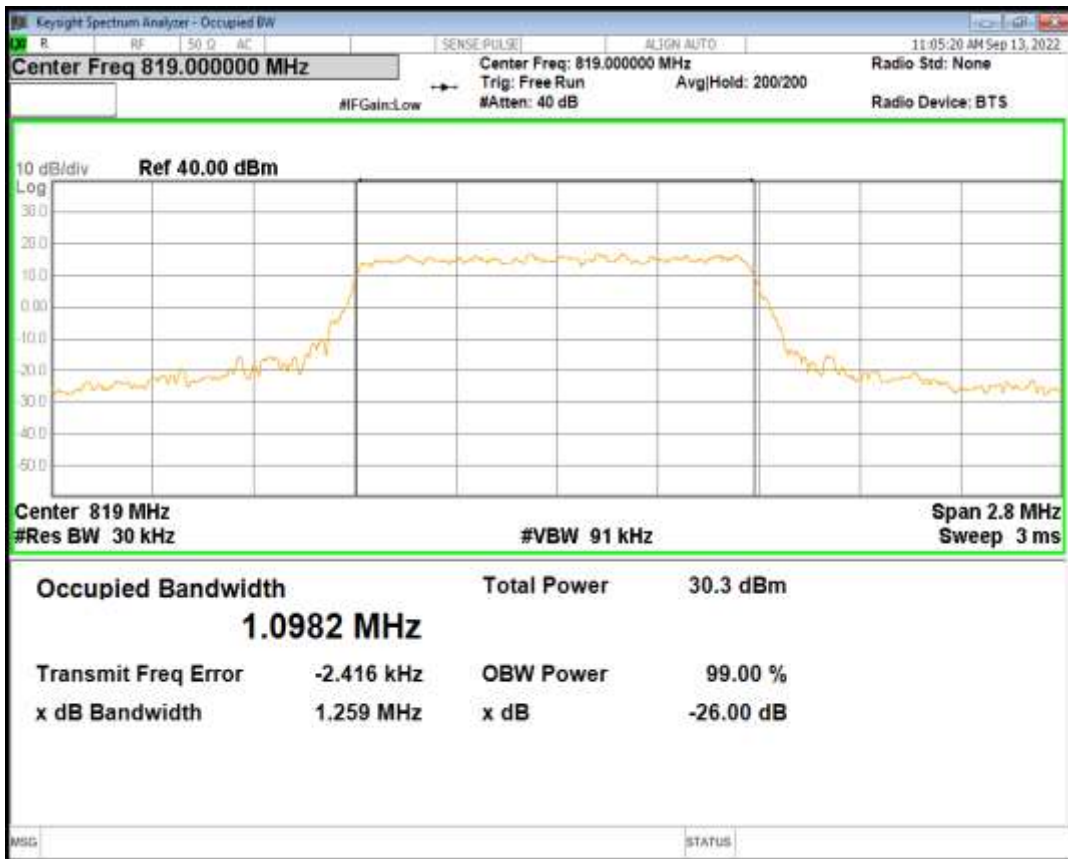

Band26(814-824) QAM16 BW=1.4MHz Channel=26740 RB Size=6 Position=#0