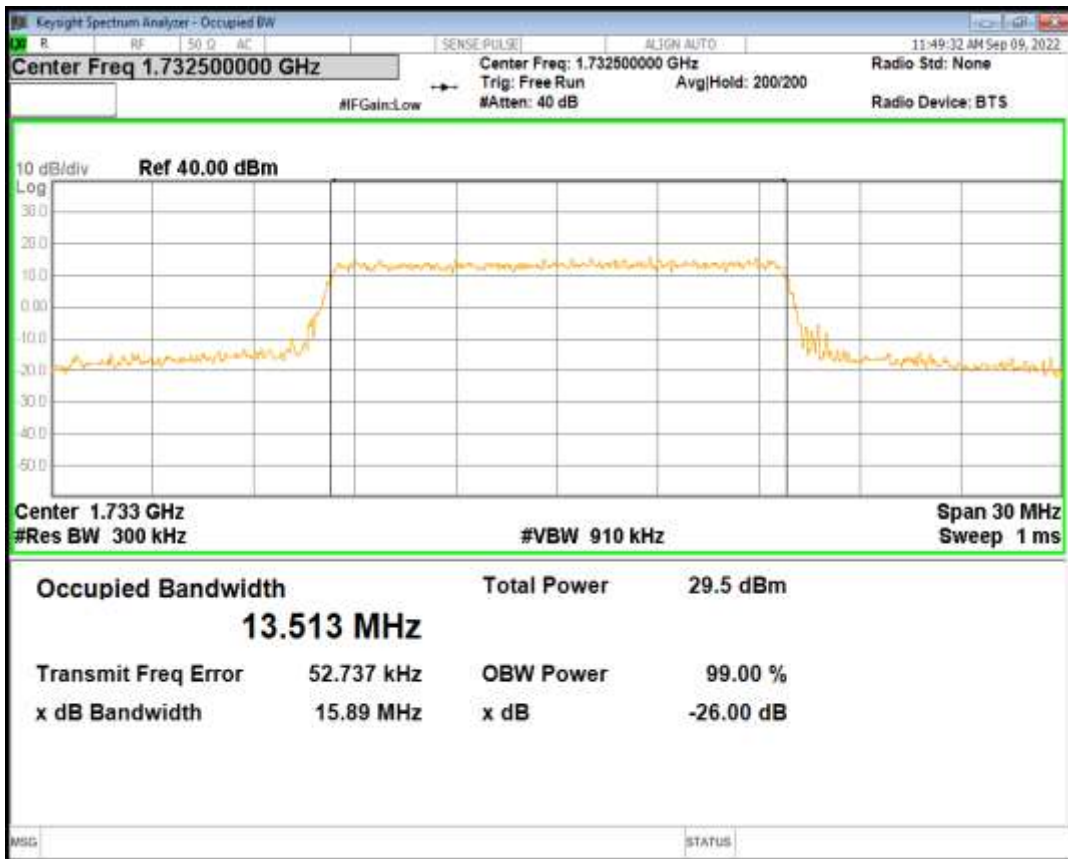

Band4 QAM16 BW=15MHz Channel=20175 RB Size=75 Position=#0