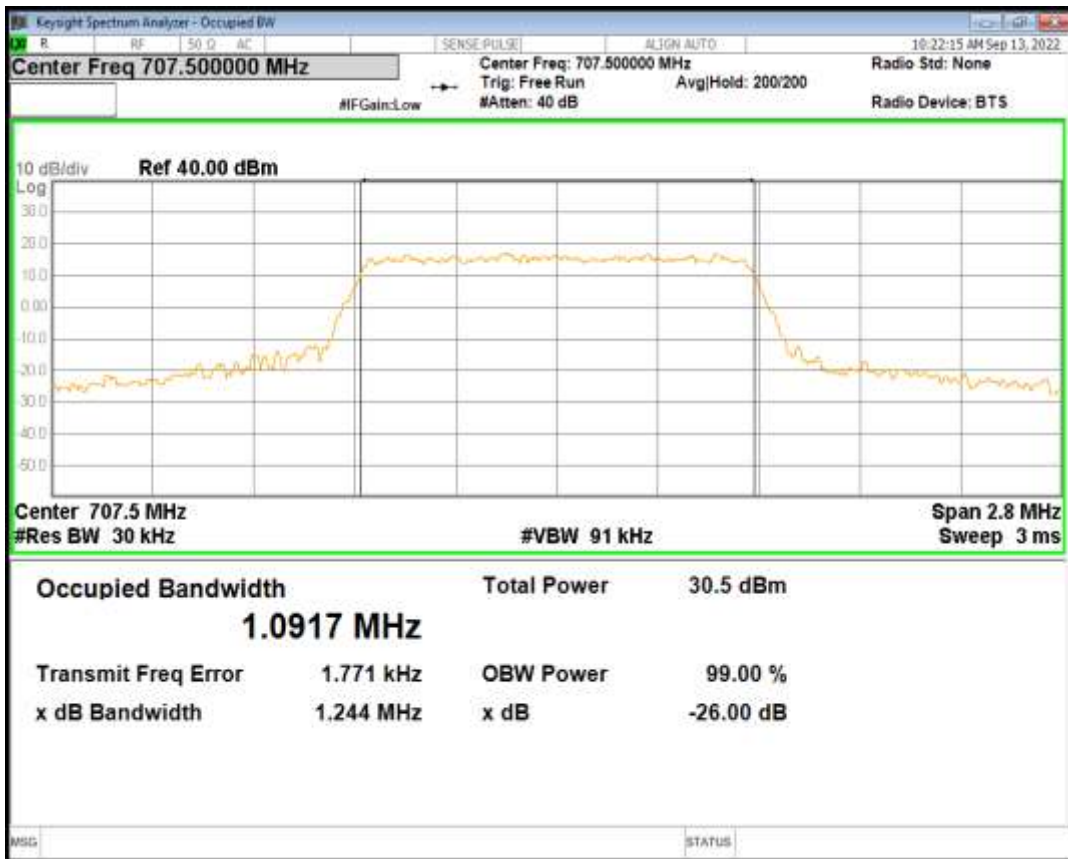

Band12 QAM16 BW=1.4MHz Channel=23095 RB Size=6 Position=#0