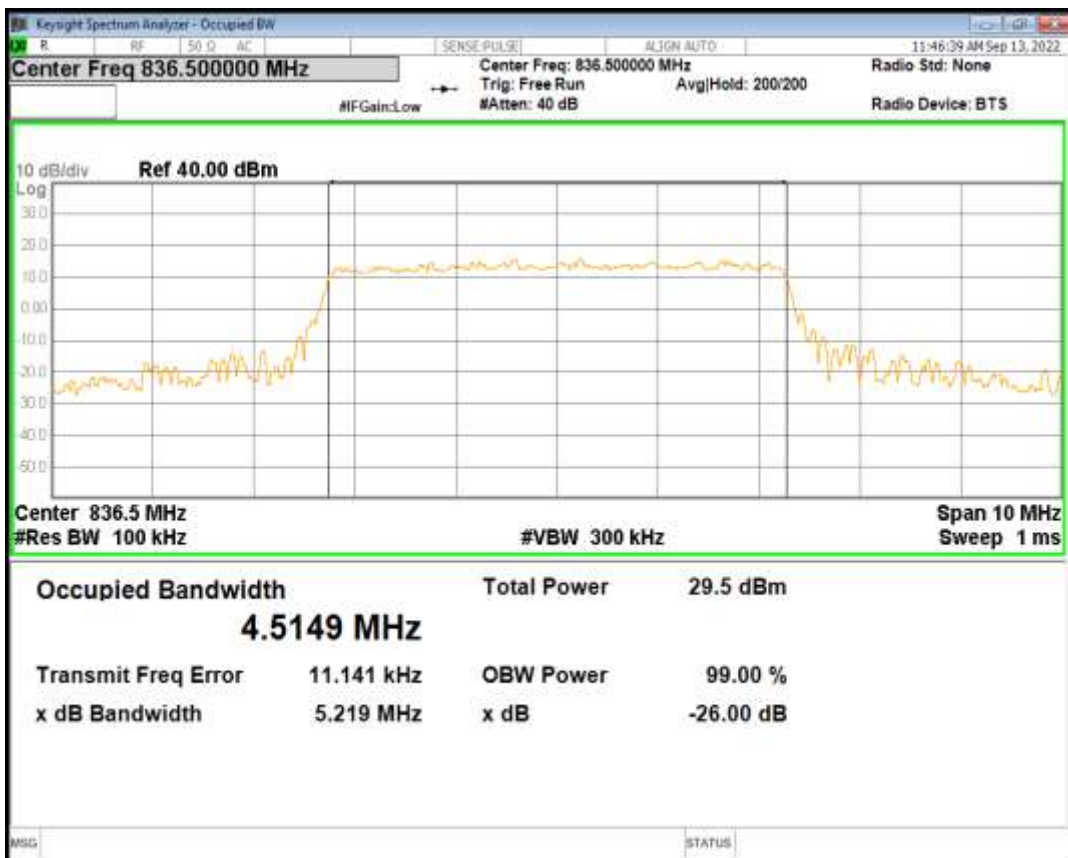

Band26(824-849) QPSK BW=10MHz Channel=26915 RB Size=50 Position=#0