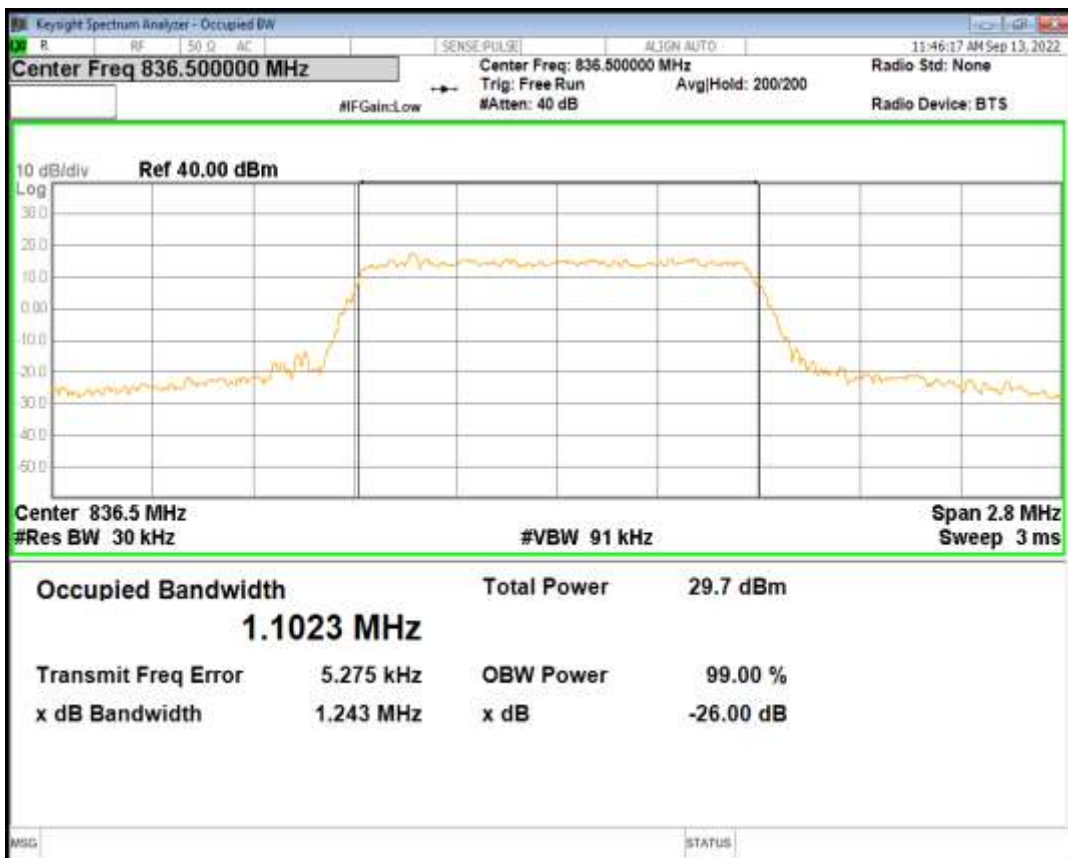

Band26(824-849) QPSK BW=3MHz Channel=26915 RB Size=15 Position=#0