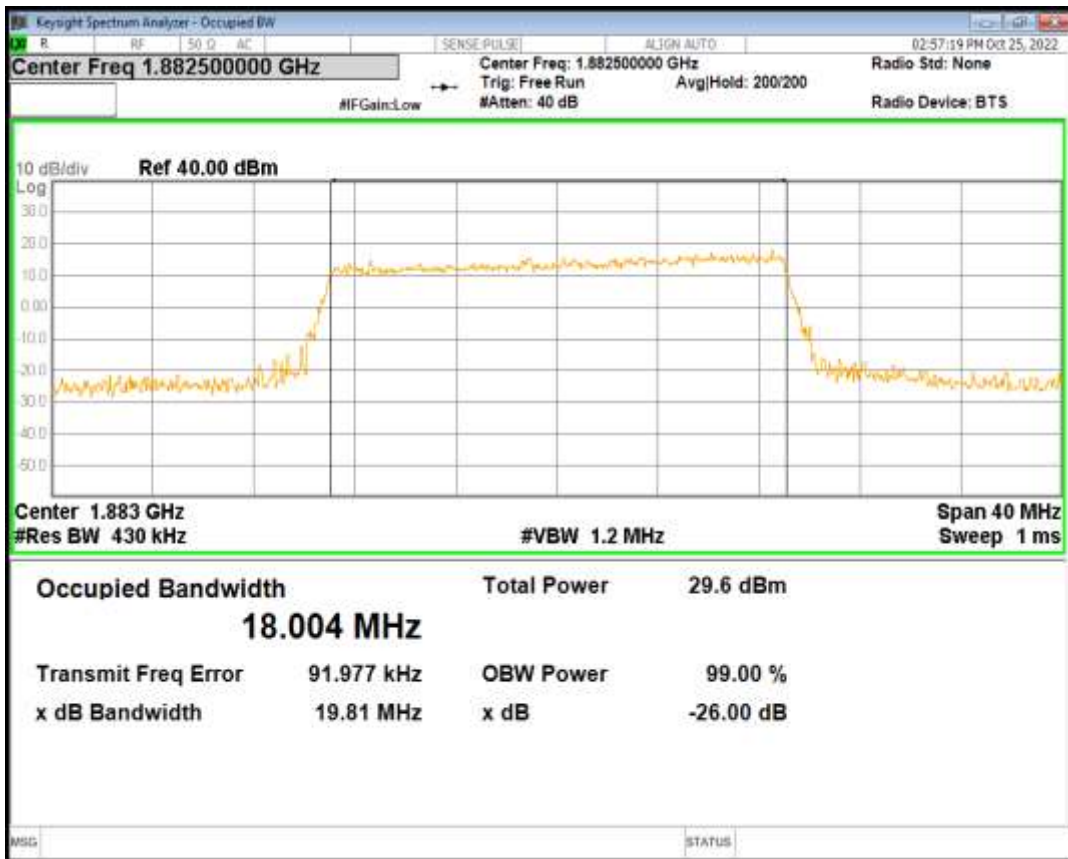

Band25 QAM16 BW=20MHz Channel=26365 RB Size=100 Position=#0