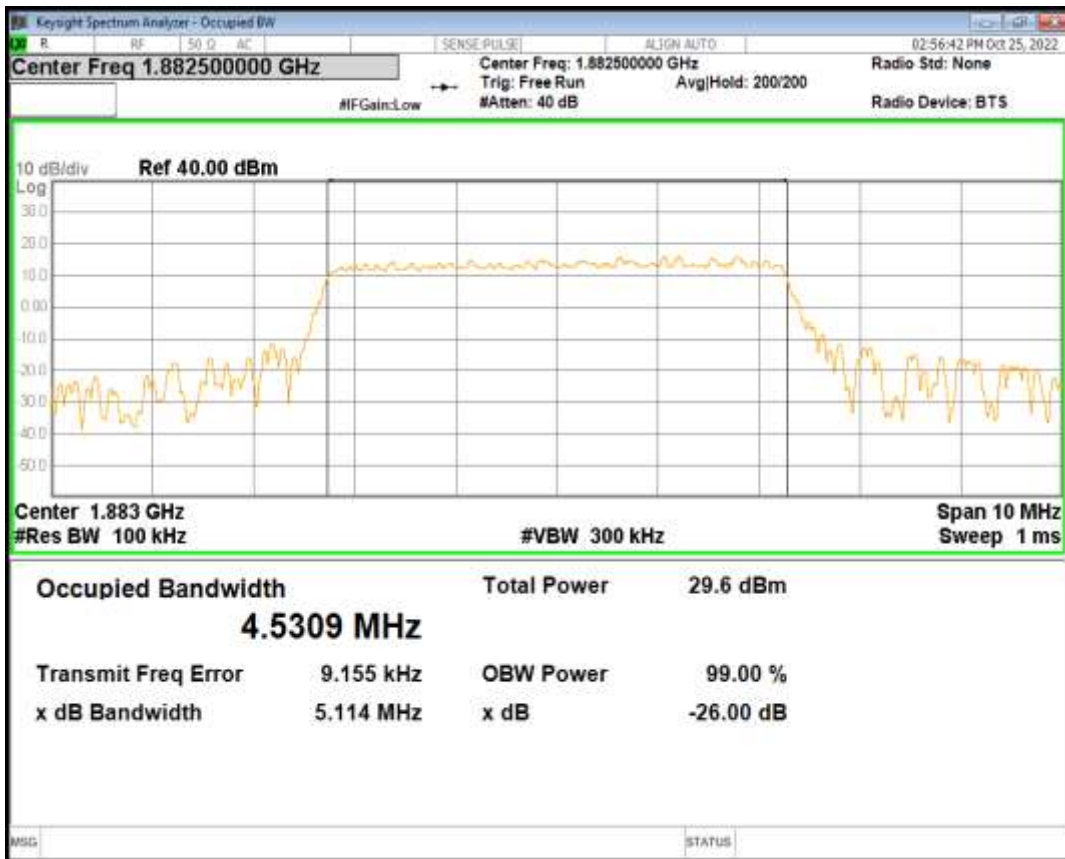

Band25 QAM16 BW=5MHz Channel=26365 RB Size=25 Position=#0