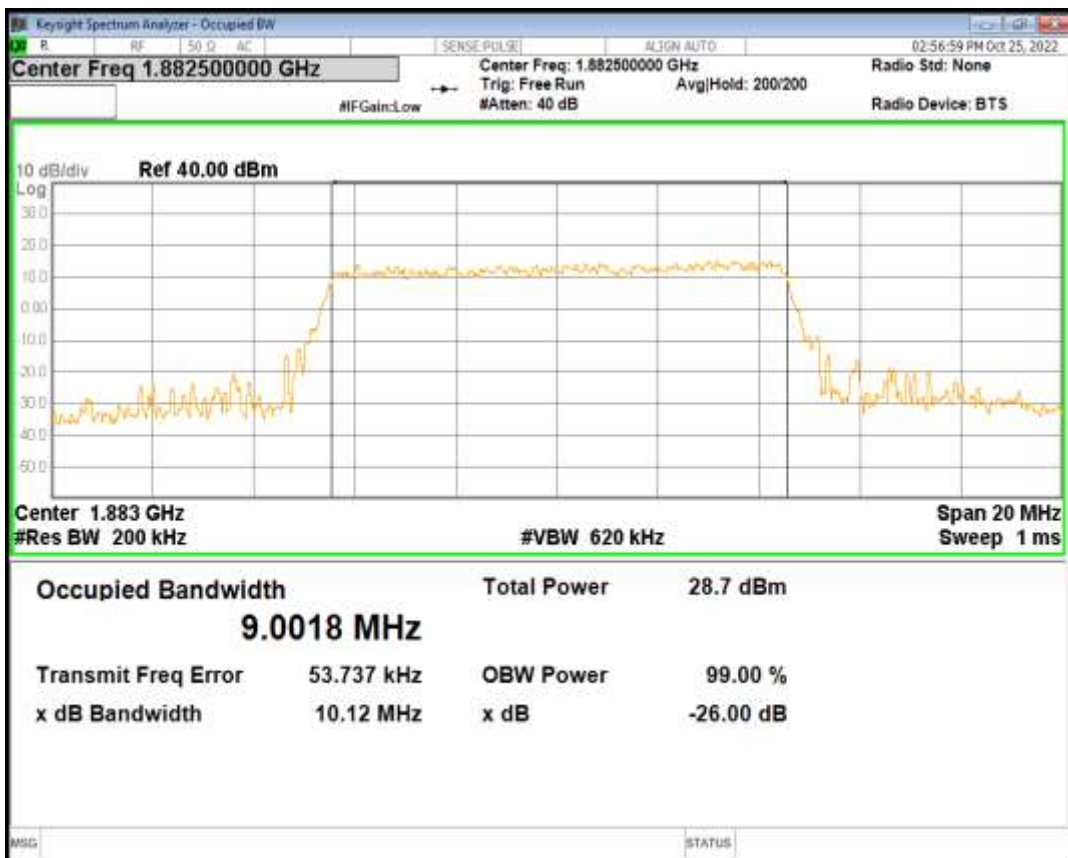

Band25 QPSK BW=5MHz Channel=26365 RB Size=25 Position=#0

Band25 QAM16 BW=5MHz Channel=26365 RB Size=25 Position=#0

Band25 QPSK BW=10MHz Channel=26365 RB Size=50 Position=#0

Band25 QAM16 BW=10MHz Channel=26365 RB Size=50 Position=#0