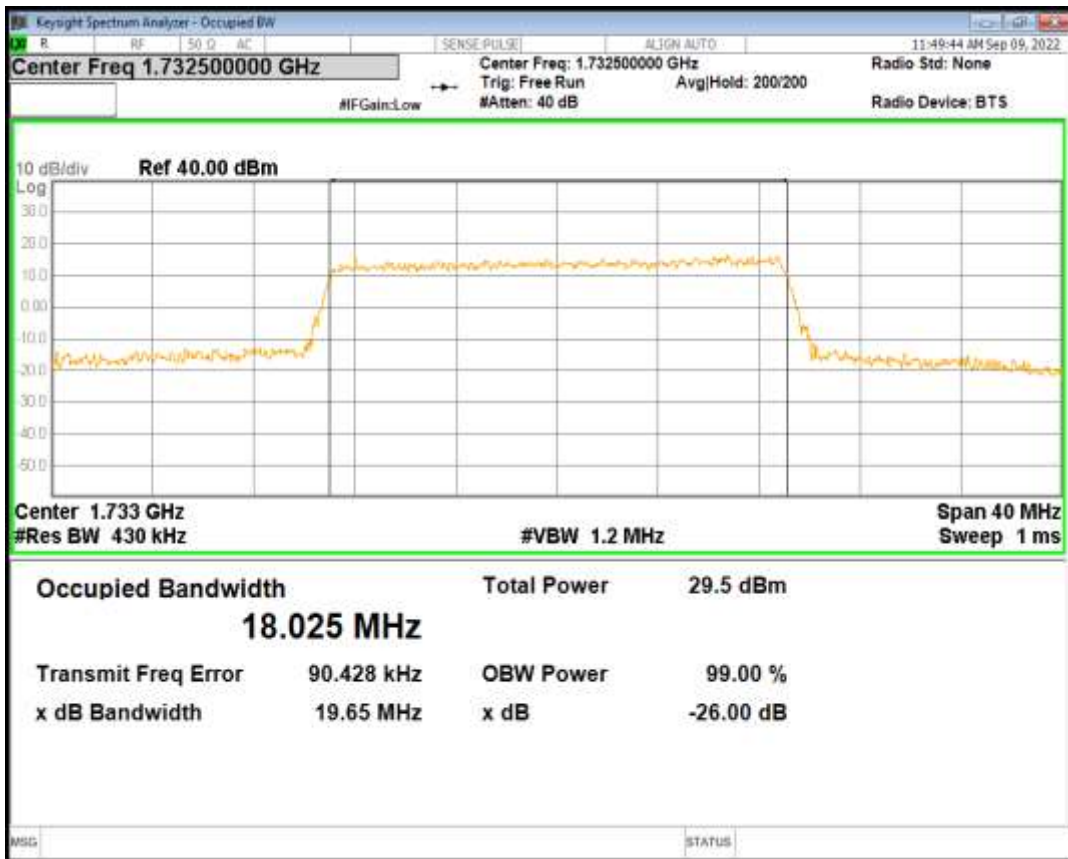

Band4 QAM16 BW=20MHz Channel=20175 RB Size=100 Position=#0