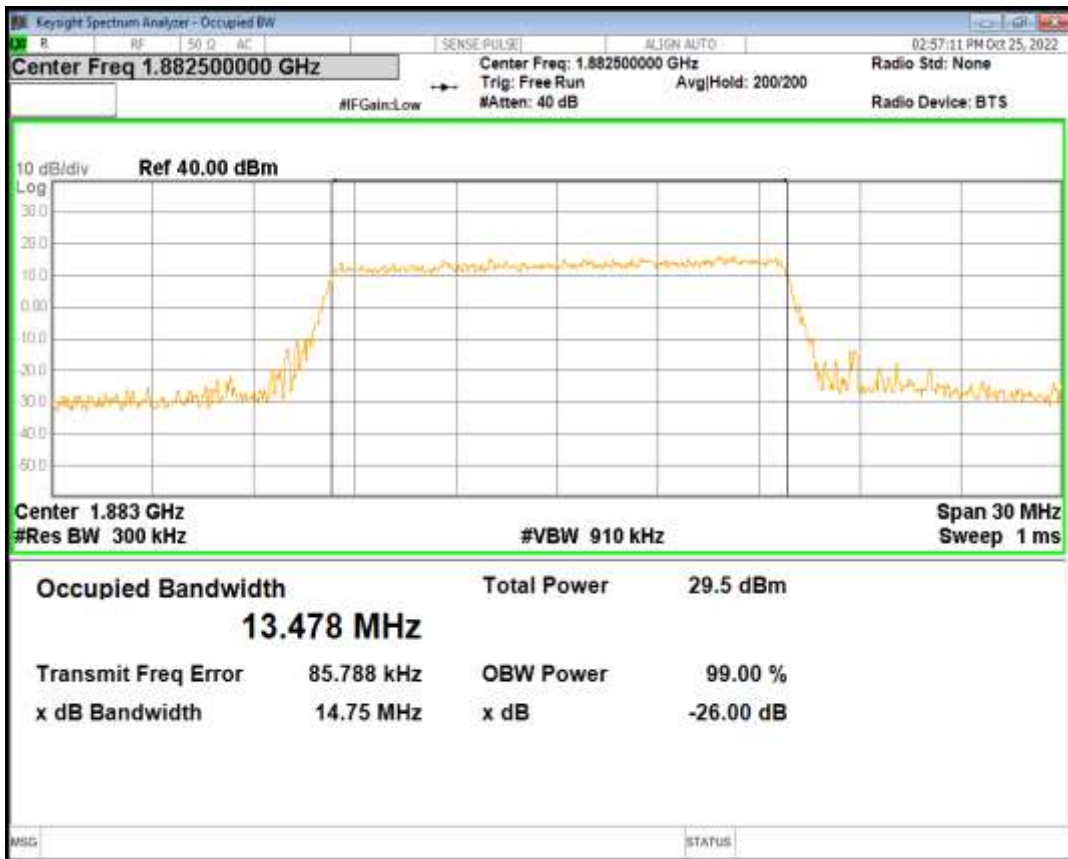

Band25 QAM16 BW=15MHz Channel=26365 RB Size=75 Position=#0