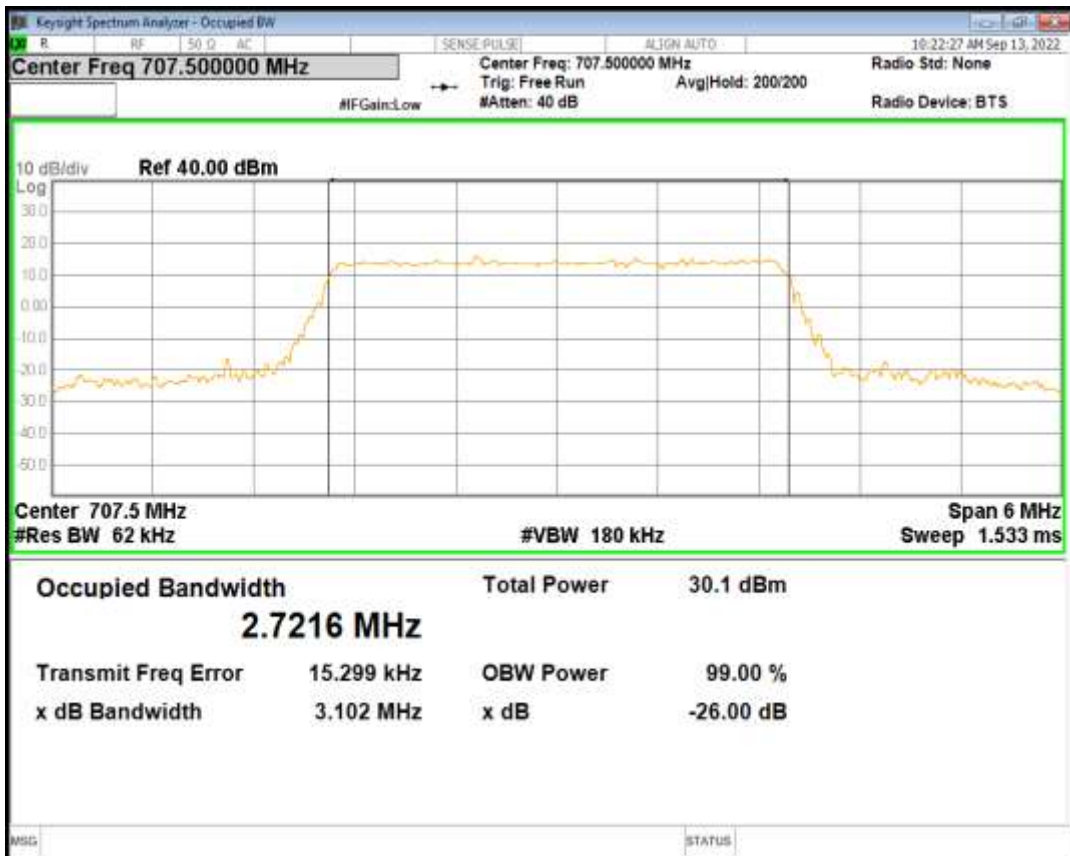

Band12 QPSK BW=1.4MHz Channel=23095 RB Size=6 Position=#0

Band12 QAM16 BW=1.4MHz Channel=23095 RB Size=6 Position=#0

Band12 QPSK BW=3MHz Channel=23095 RB Size=15 Position=#0

Band12 QAM16 BW=3MHz Channel=23095 RB Size=15 Position=#0