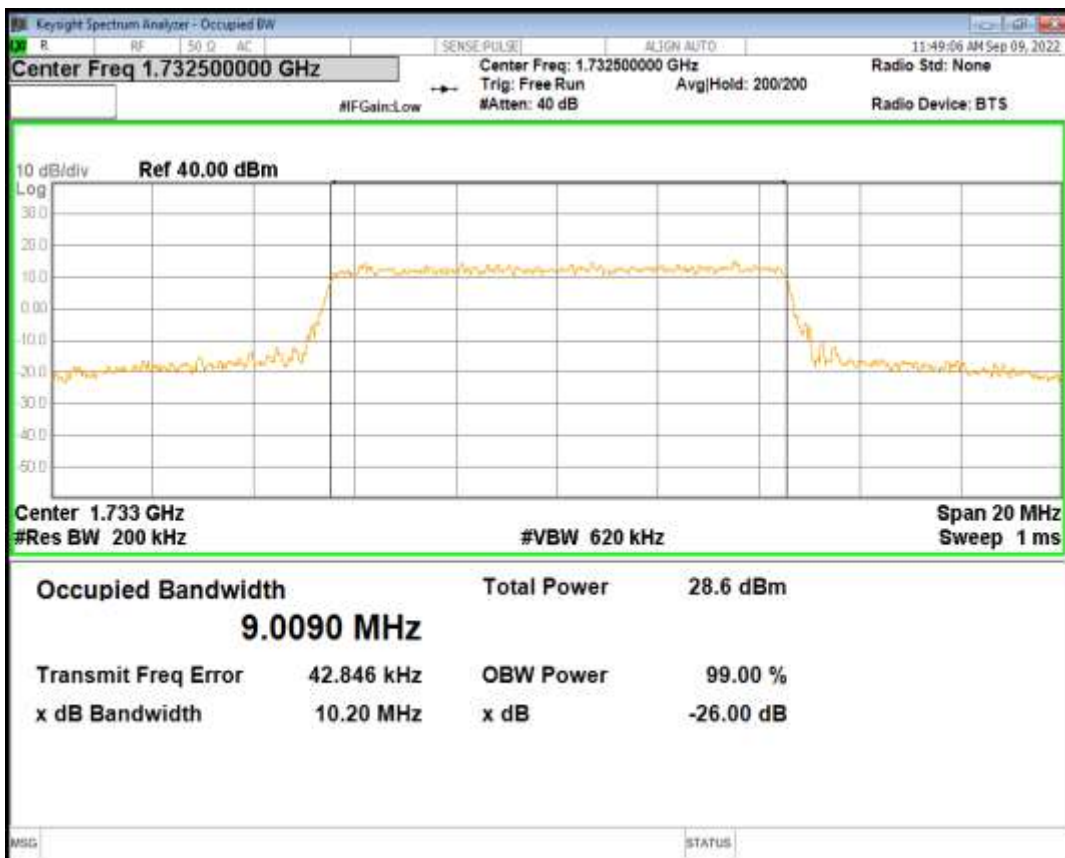

Band4 QPSK BW=15MHz Channel=20175 RB Size=75 Position=#0