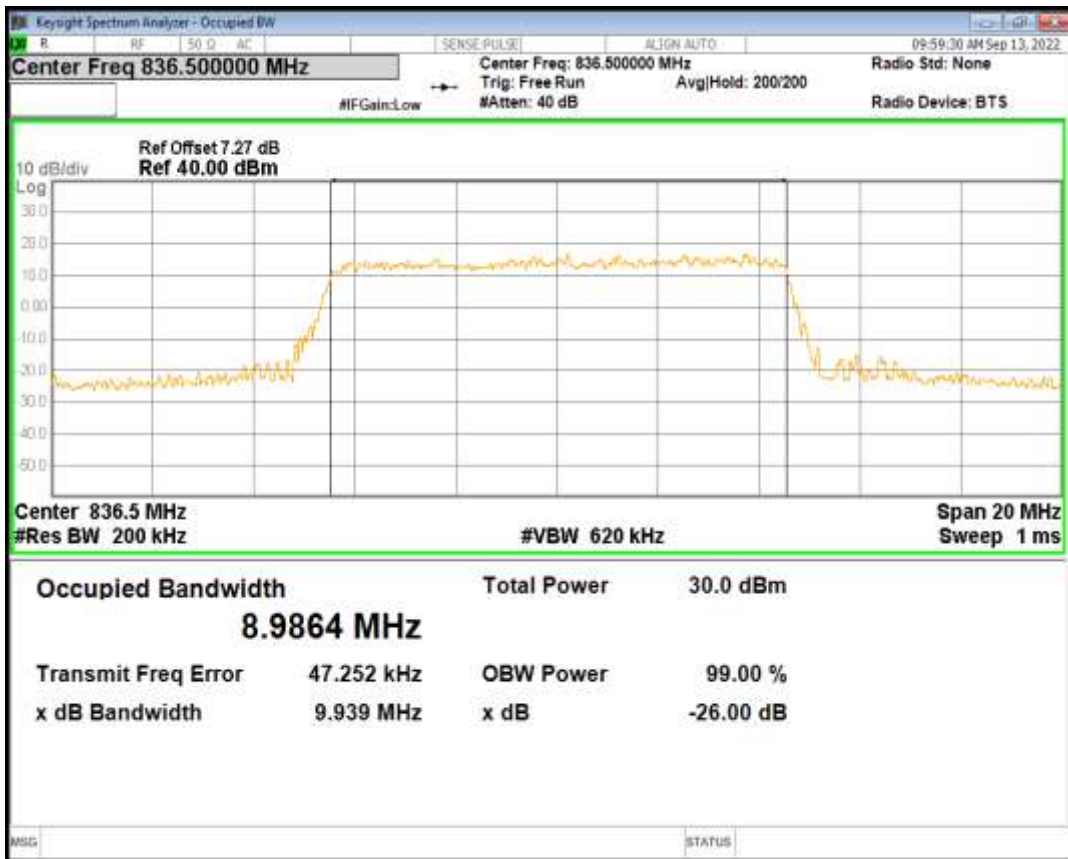

Band5 QAM16 BW=10MHz Channel=20525 RB Size=50 Position=#0