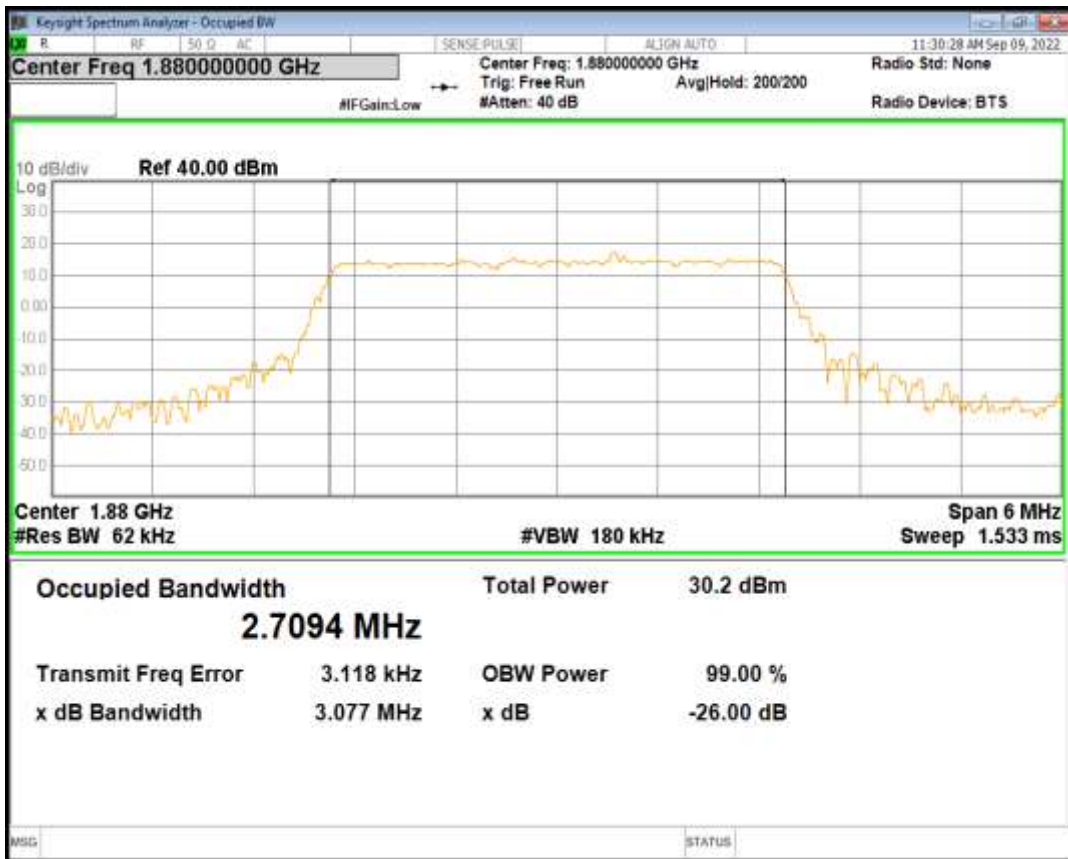

Band2 QAM16 BW=3MHz Channel=18900 RB Size=15 Position=#0