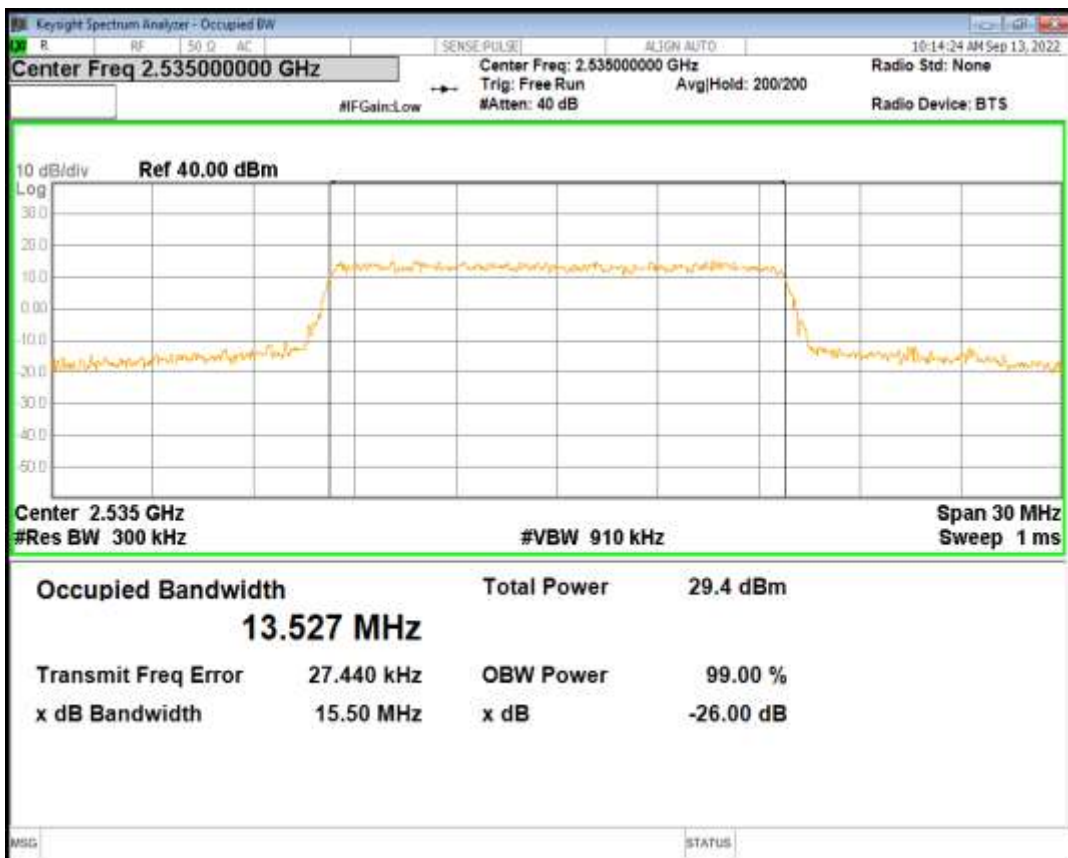

Band7 QPSK BW=20MHz Channel=21100 RB Size=100 Position=#0