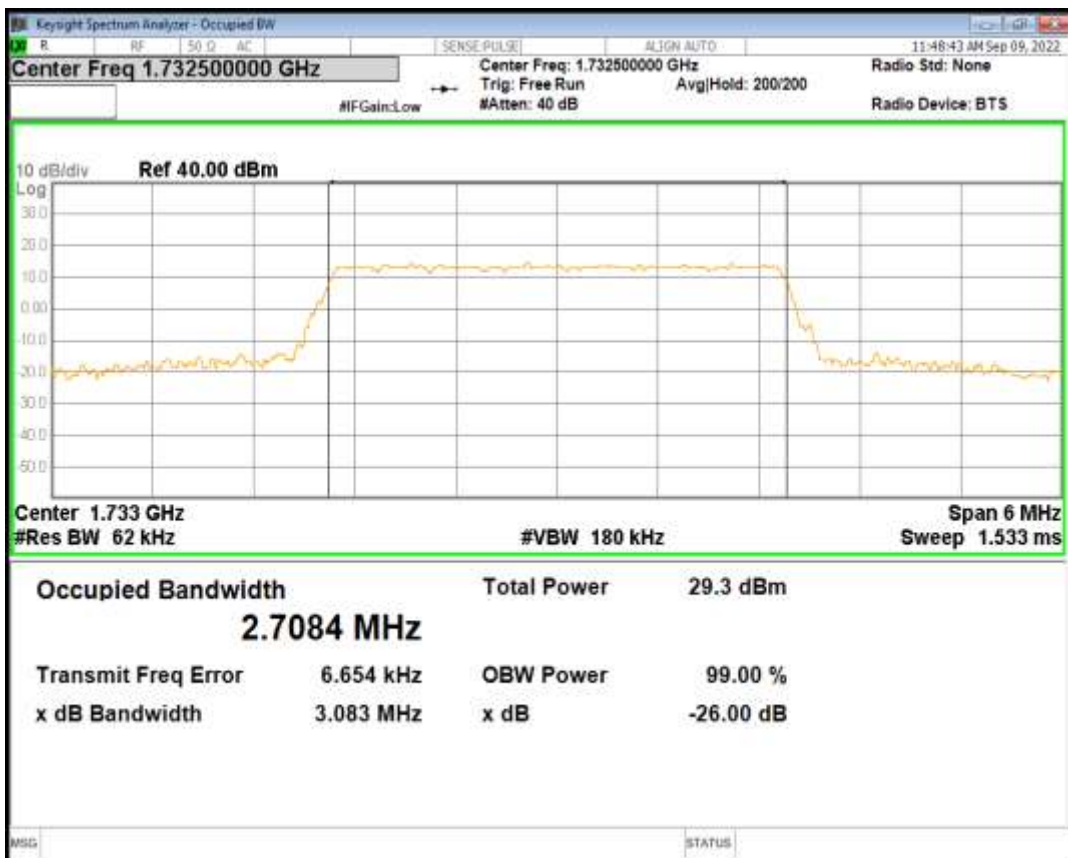

Band4 QPSK BW=5MHz Channel=20175 RB Size=25 Position=#0