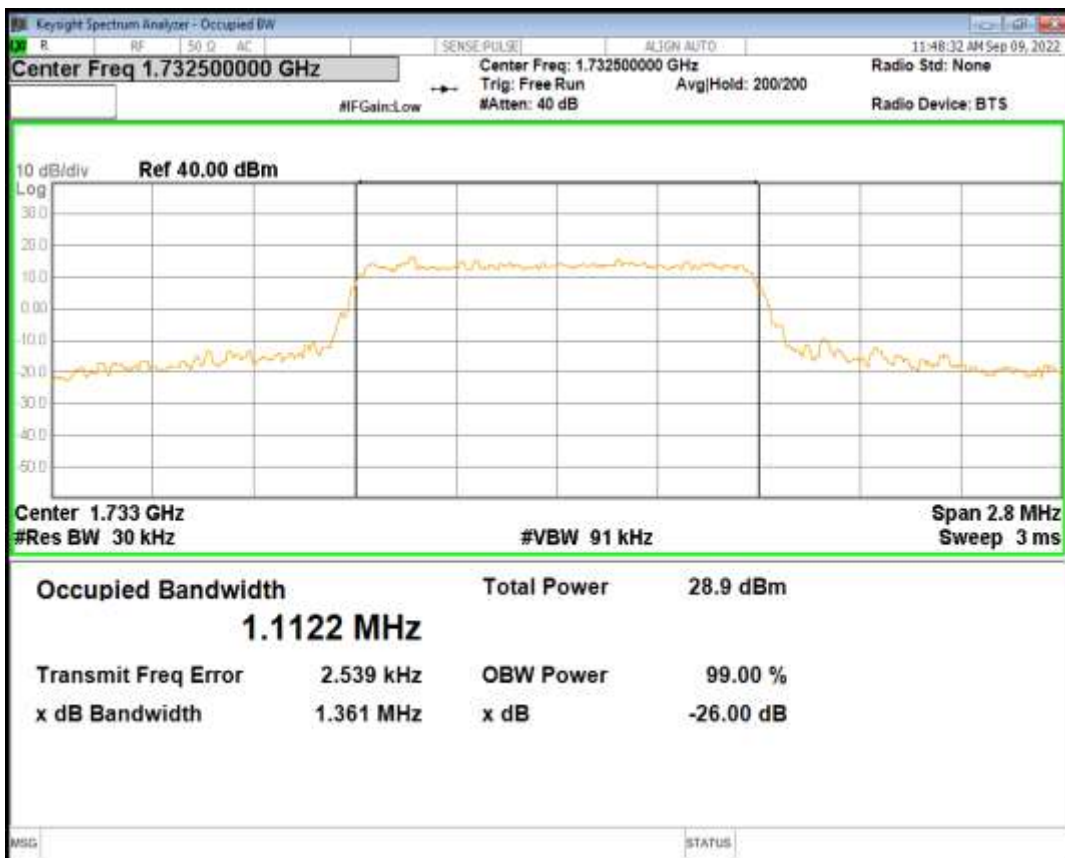

Band38 QPSK BW=20MHz Channel=38000 RB Size=100 Position=#0

Band38 QAM16 BW=20MHz Channel=38000 RB Size=100 Position=#0

Band4 QPSK BW=1.4MHz Channel=20175 RB Size=6 Position=#0

Band4 QAM16 BW=1.4MHz Channel=20175 RB Size=6 Position=#0