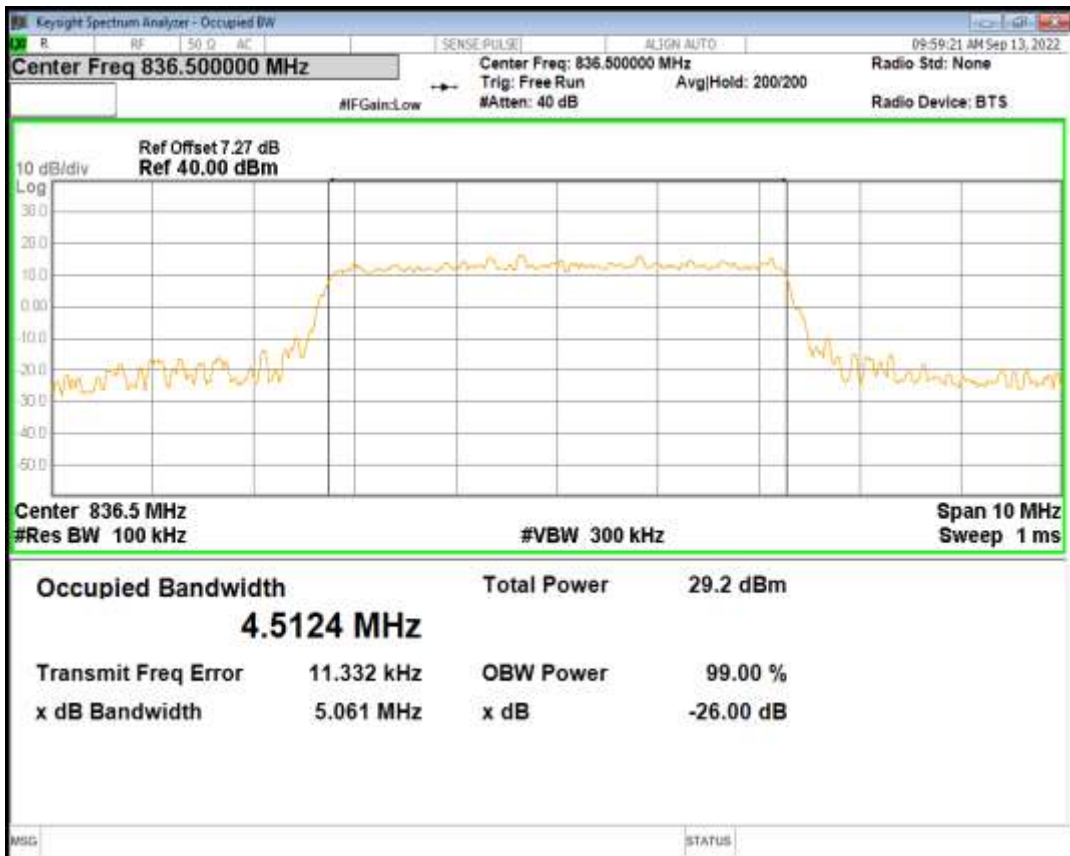

Band5 QPSK BW=10MHz Channel=20525 RB Size=50 Position=#0