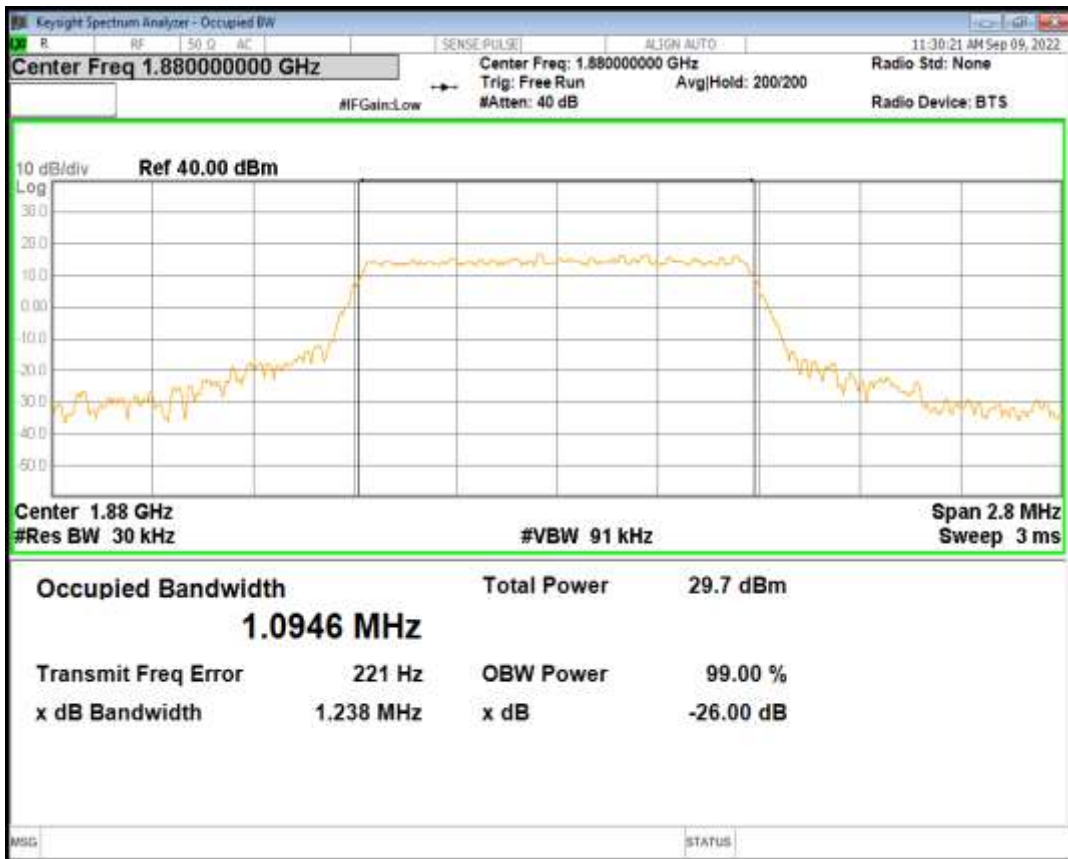

Band2 QAM16 BW=1.4MHz Channel=18900 RB Size=6 Position=#0