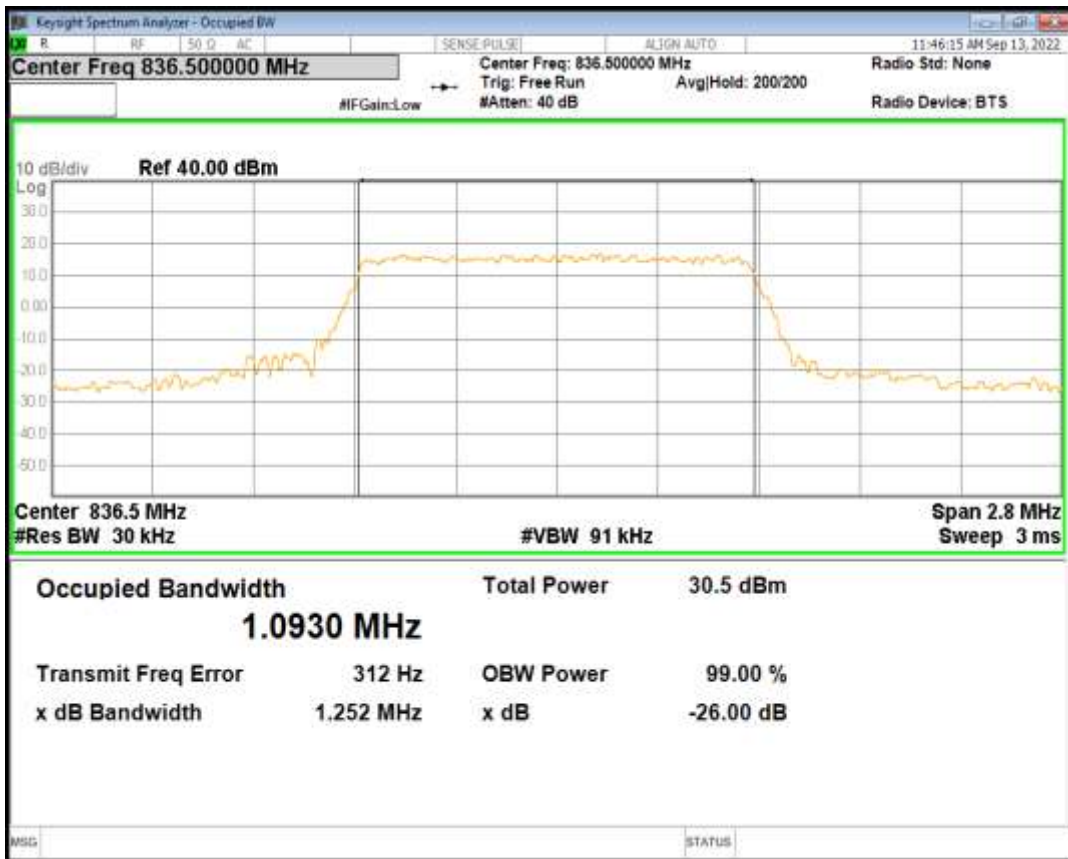

Band26(824-849) QAM16 BW=1.4MHz Channel=26915 RB Size=6 Position=#0