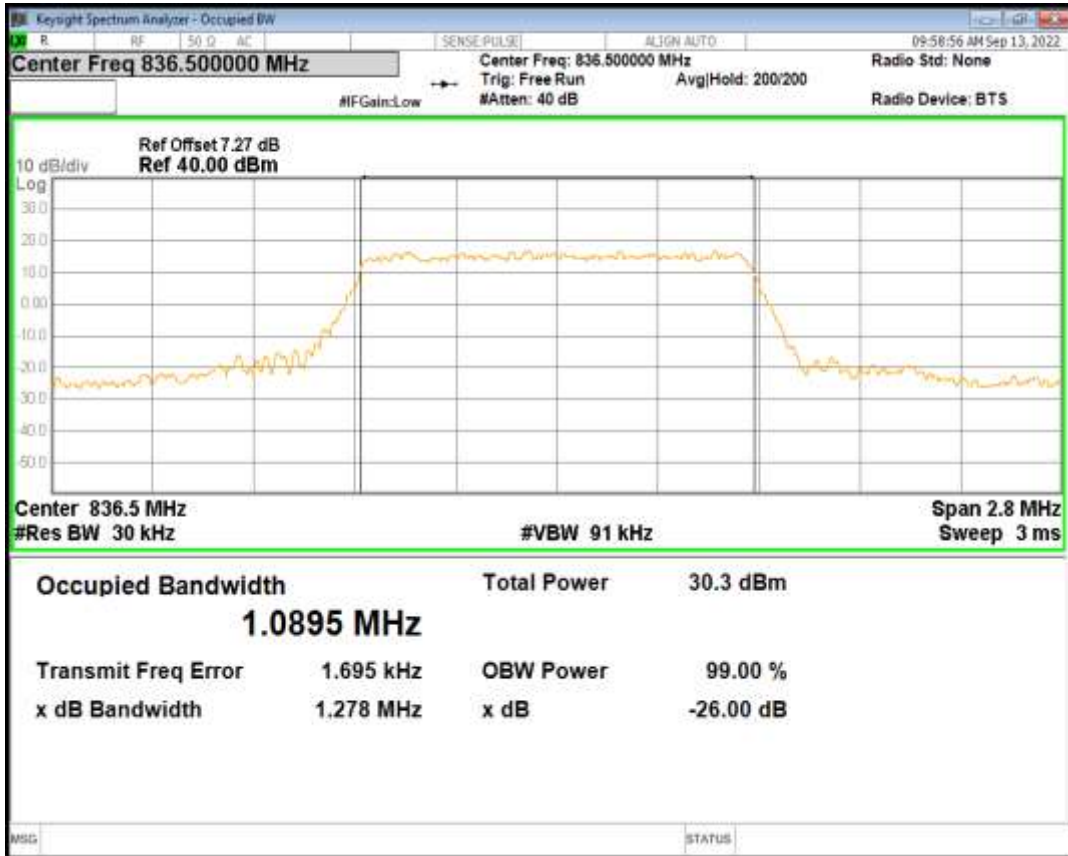

Band5 QAM16 BW=1.4MHz Channel=20525 RB Size=6 Position=#0