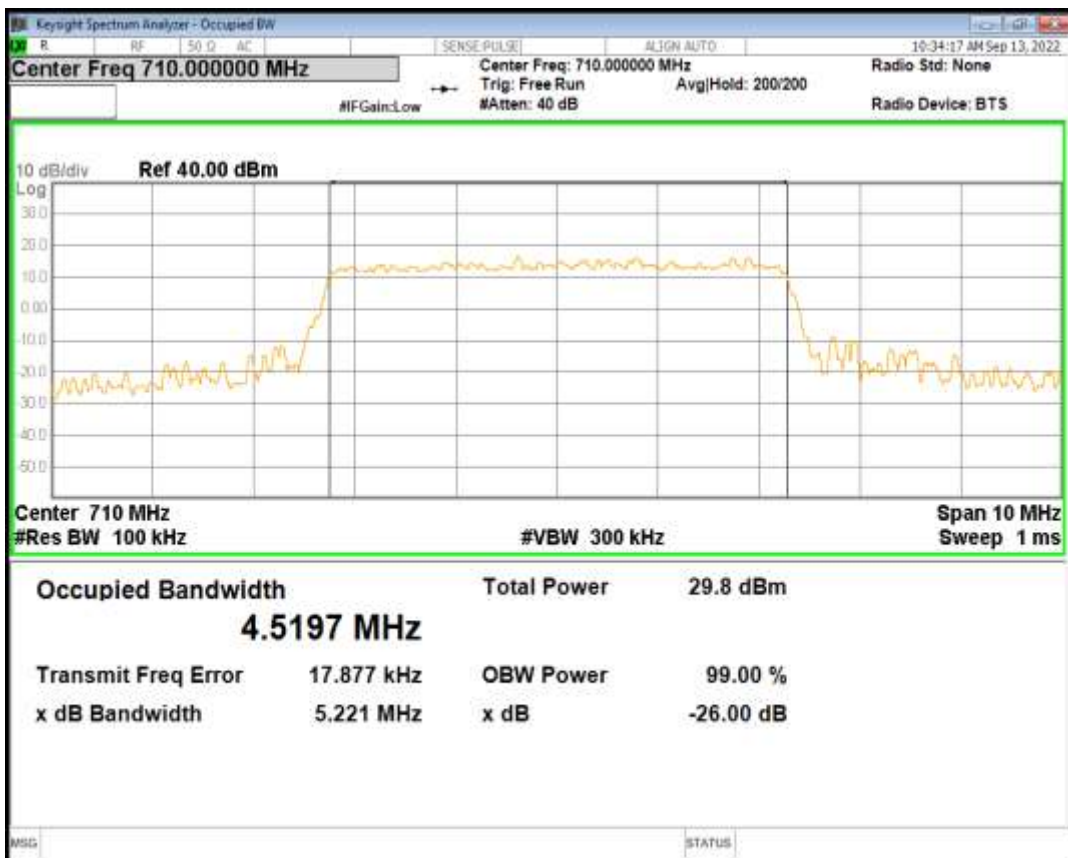

Band17 QPSK BW=10MHz Channel=23790 RB Size=50 Position=#0