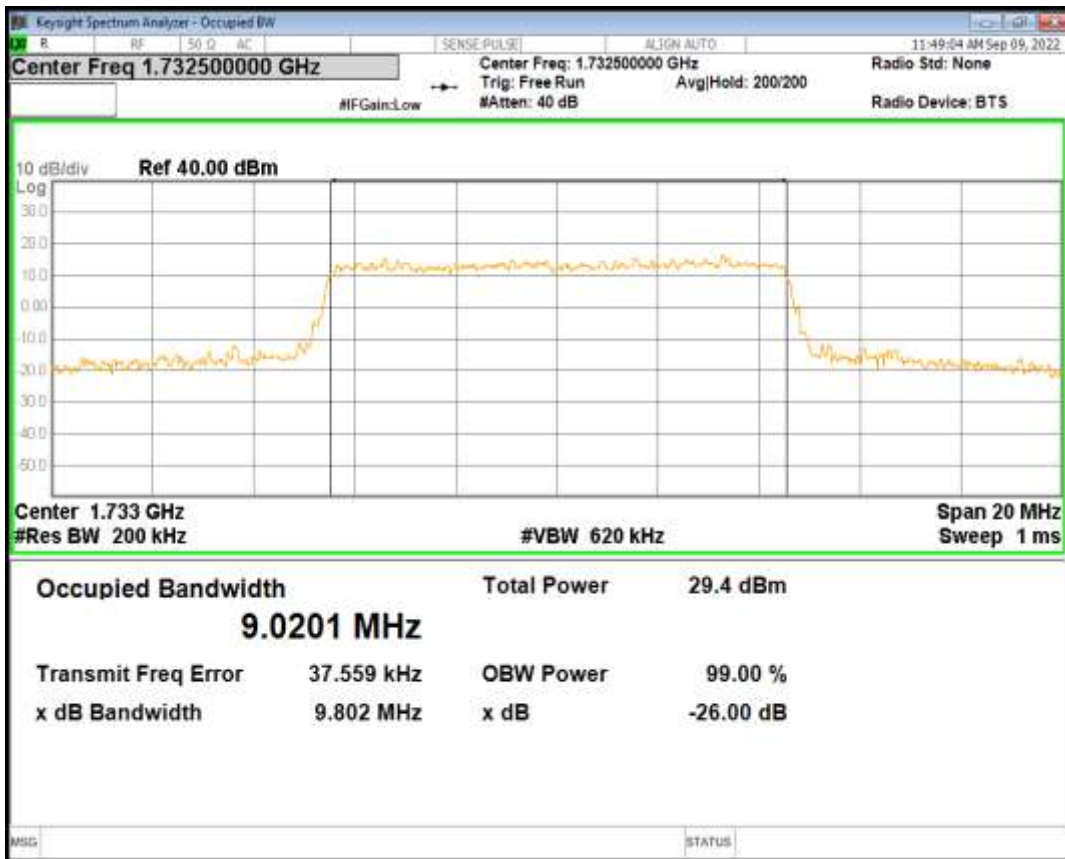

Band4 QAM16 BW=10MHz Channel=20175 RB Size=50 Position=#0