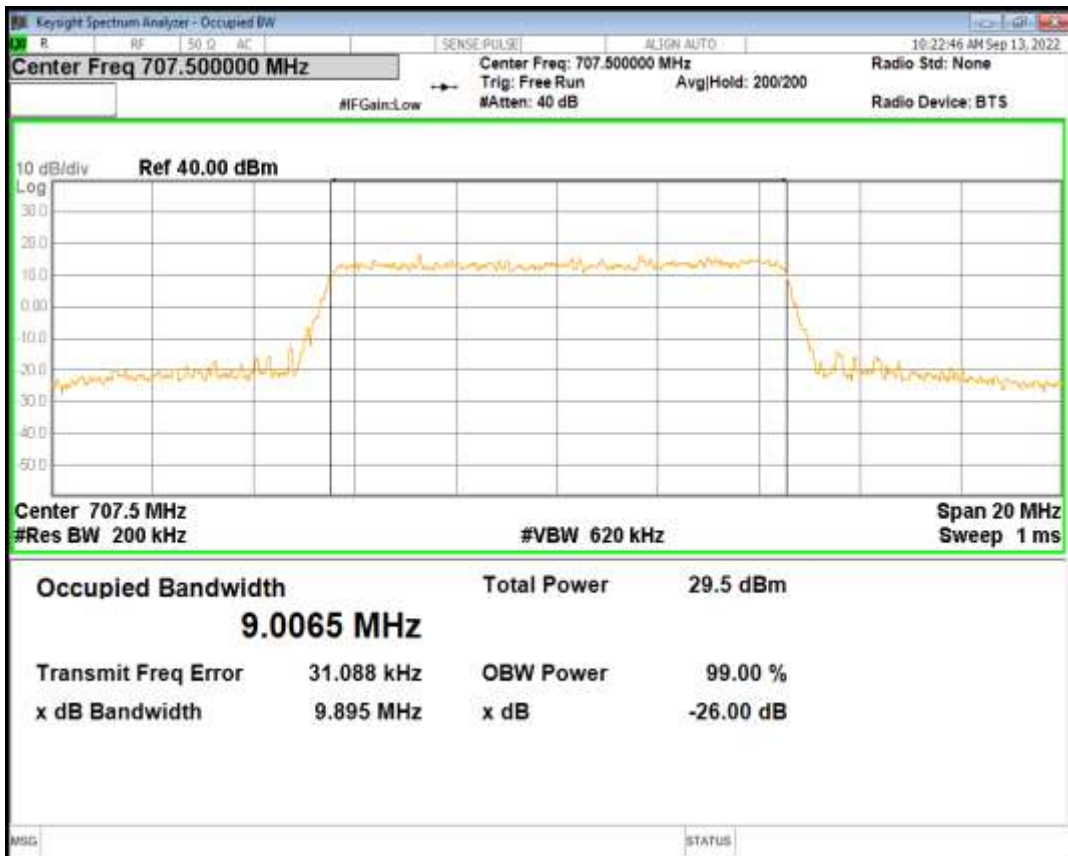

Band12 QPSK BW=5MHz Channel=23095 RB Size=25 Position=#0

Band12 QAM16 BW=5MHz Channel=23095 RB Size=25 Position=#0

Band12 QPSK BW=10MHz Channel=23095 RB Size=50 Position=#0

Band12 QAM16 BW=10MHz Channel=23095 RB Size=50 Position=#0