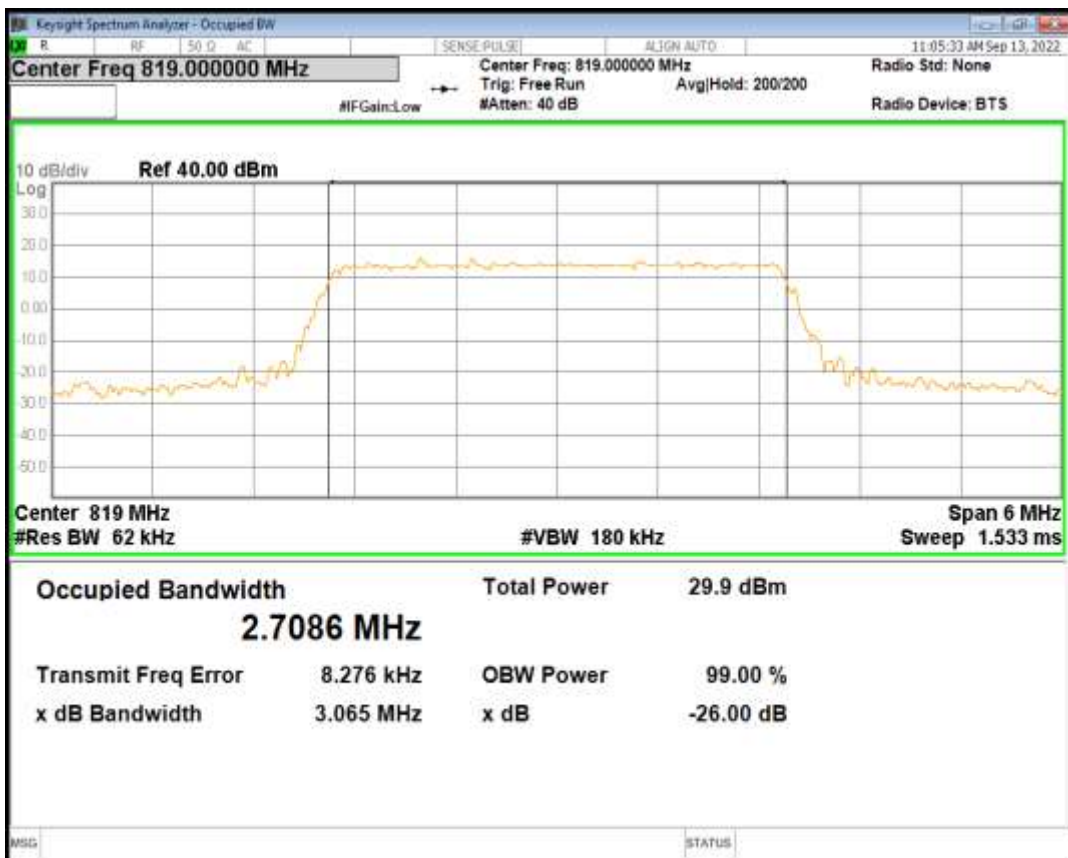

Band26(814-824) QPSK BW=1.4MHz Channel=26740 RB Size=6 Position=#0

Band26(814-824) QAM16 BW=1.4MHz Channel=26740 RB Size=6 Position=#0

Band26(814-824) QPSK BW=3MHz Channel=26740 RB Size=15 Position=#0

Band26(814-824) QAM16 BW=3MHz Channel=26740 RB Size=15 Position=#0