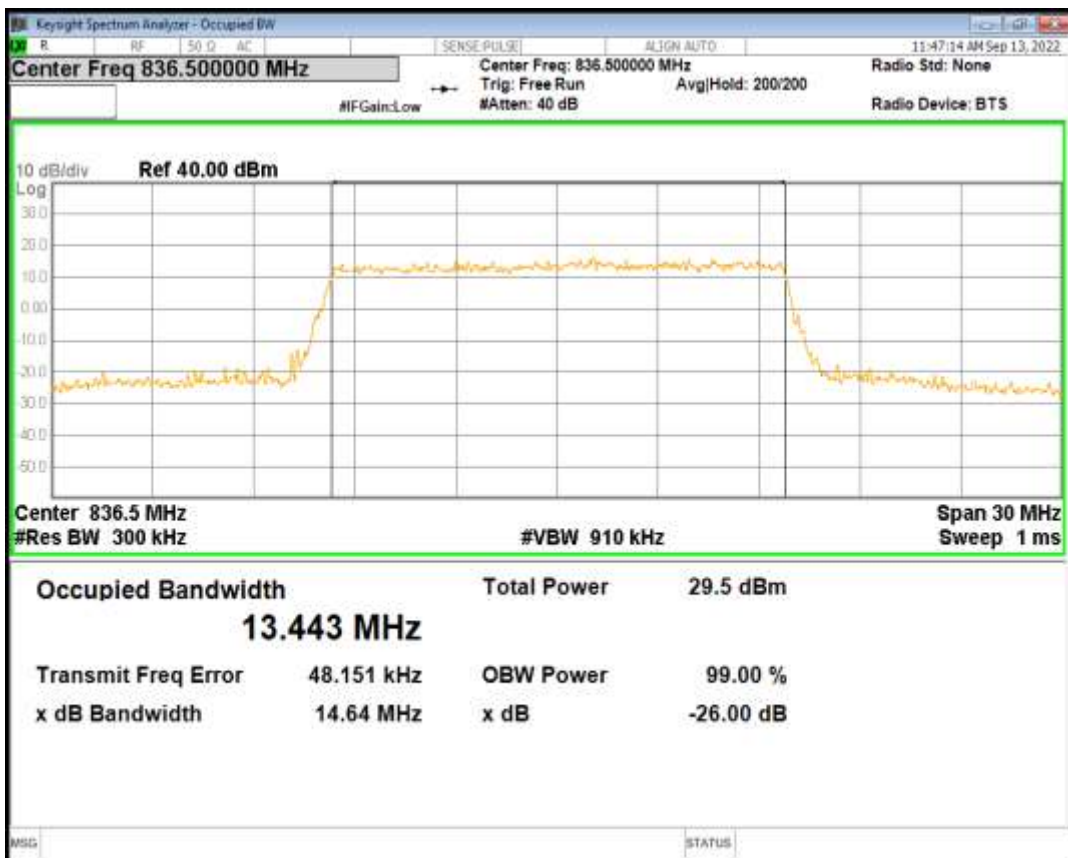

Band38 QPSK BW=5MHz Channel=38000 RB Size=25 Position=#0