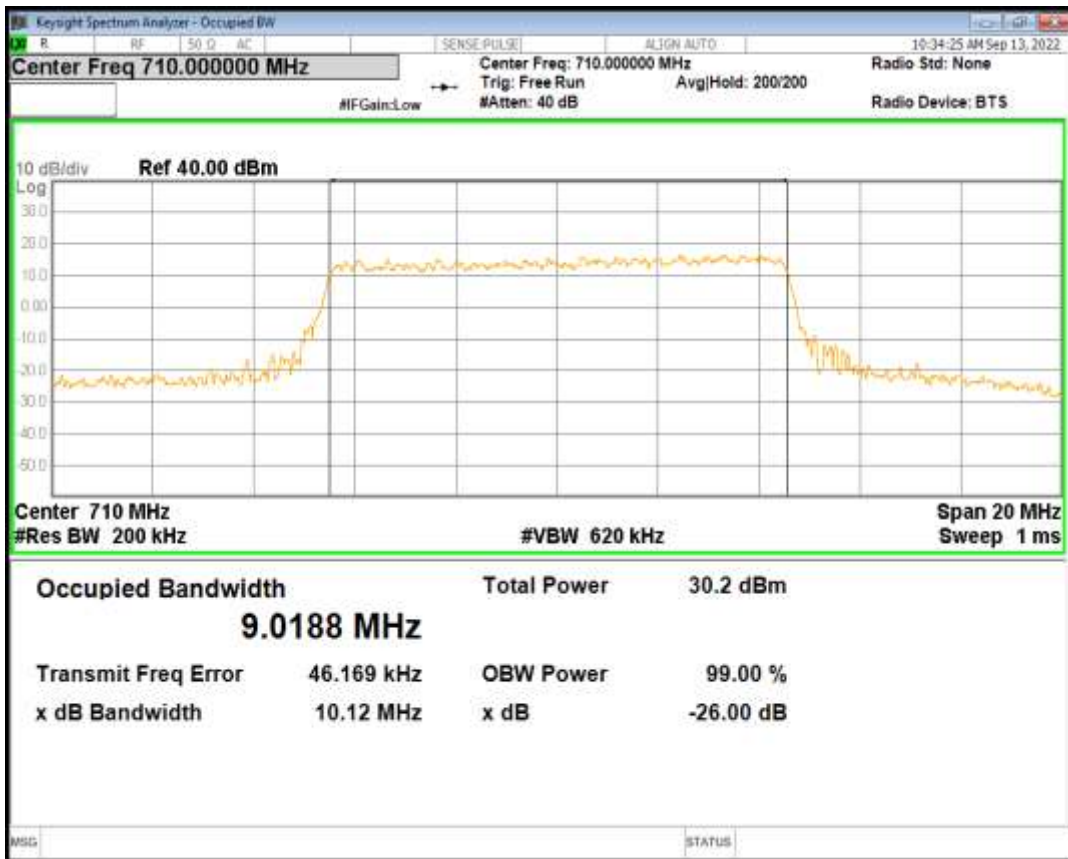

Band17 QAM16 BW=10MHz Channel=23790 RB Size=50 Position=#0