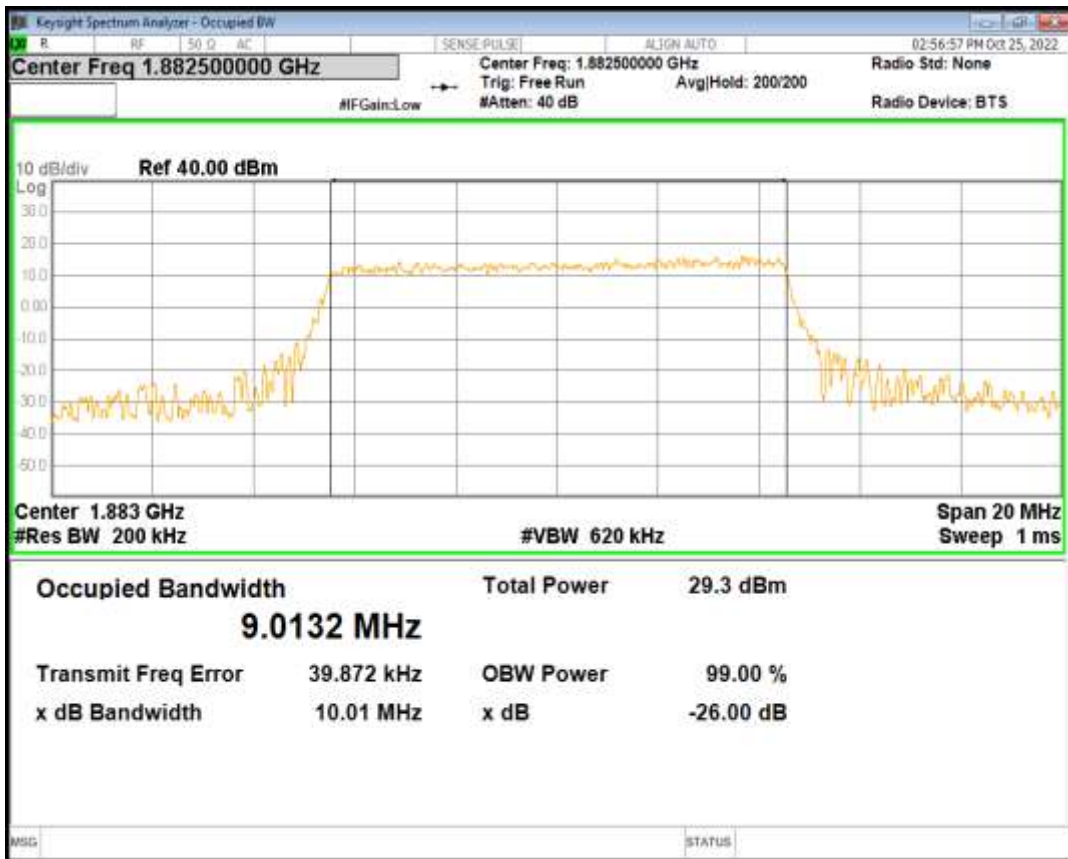

Band25 QAM16 BW=10MHz Channel=26365 RB Size=50 Position=#0