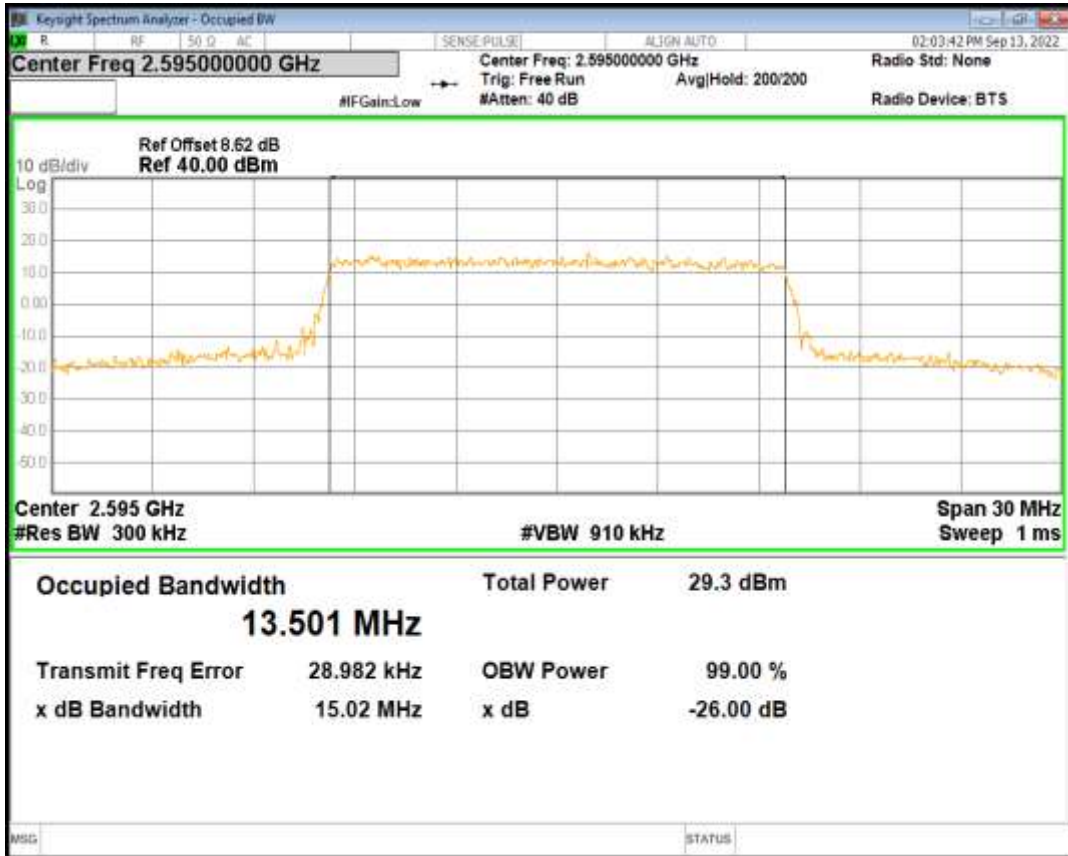

Band38 QPSK BW=10MHz Channel=38000 RB Size=50 Position=#0

Band38 QAM16 BW=10MHz Channel=38000 RB Size=50 Position=#0

Band38 QPSK BW=15MHz Channel=38000 RB Size=75 Position=#0

Band38 QAM16 BW=15MHz Channel=38000 RB Size=75 Position=#0