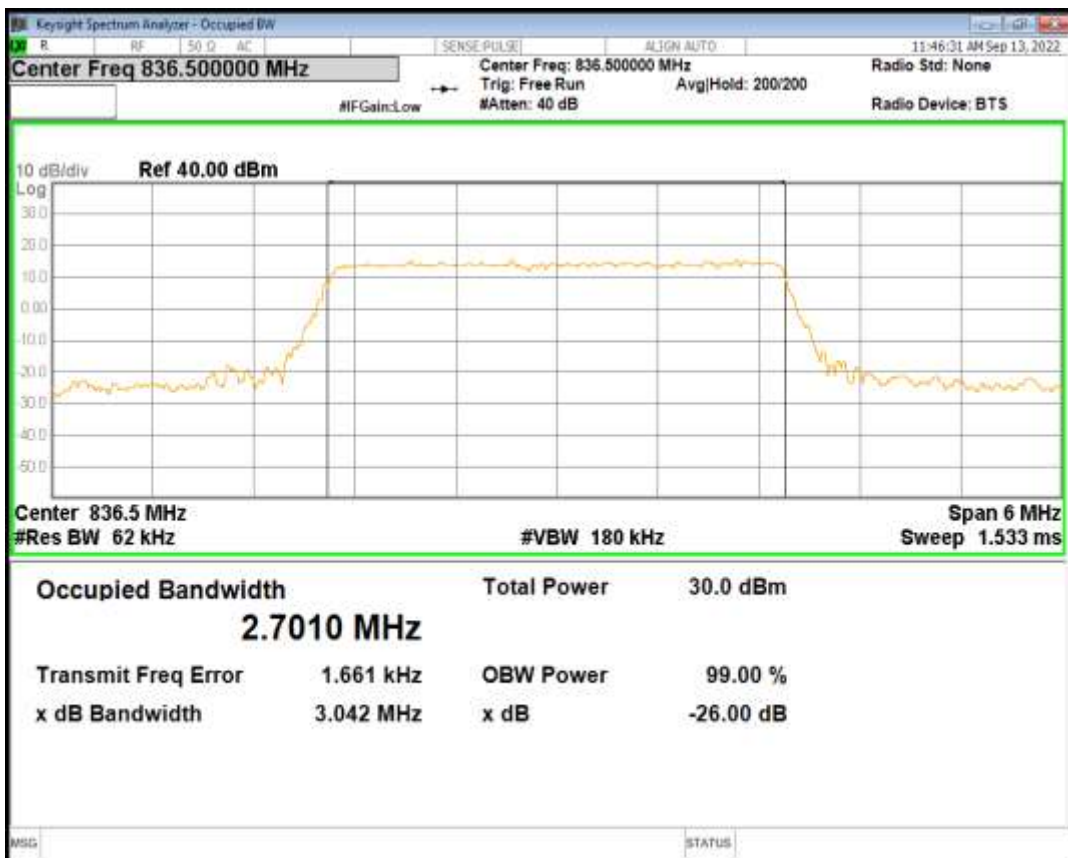

Band26(824-849) QPSK BW=1.4MHz Channel=26915 RB Size=6 Position=#0

Band26(824-849) QAM16 BW=1.4MHz Channel=26915 RB Size=6 Position=#0

Band26(824-849) QPSK BW=3MHz Channel=26915 RB Size=15 Position=#0

Band26(824-849) QAM16 BW=3MHz Channel=26915 RB Size=15 Position=#0