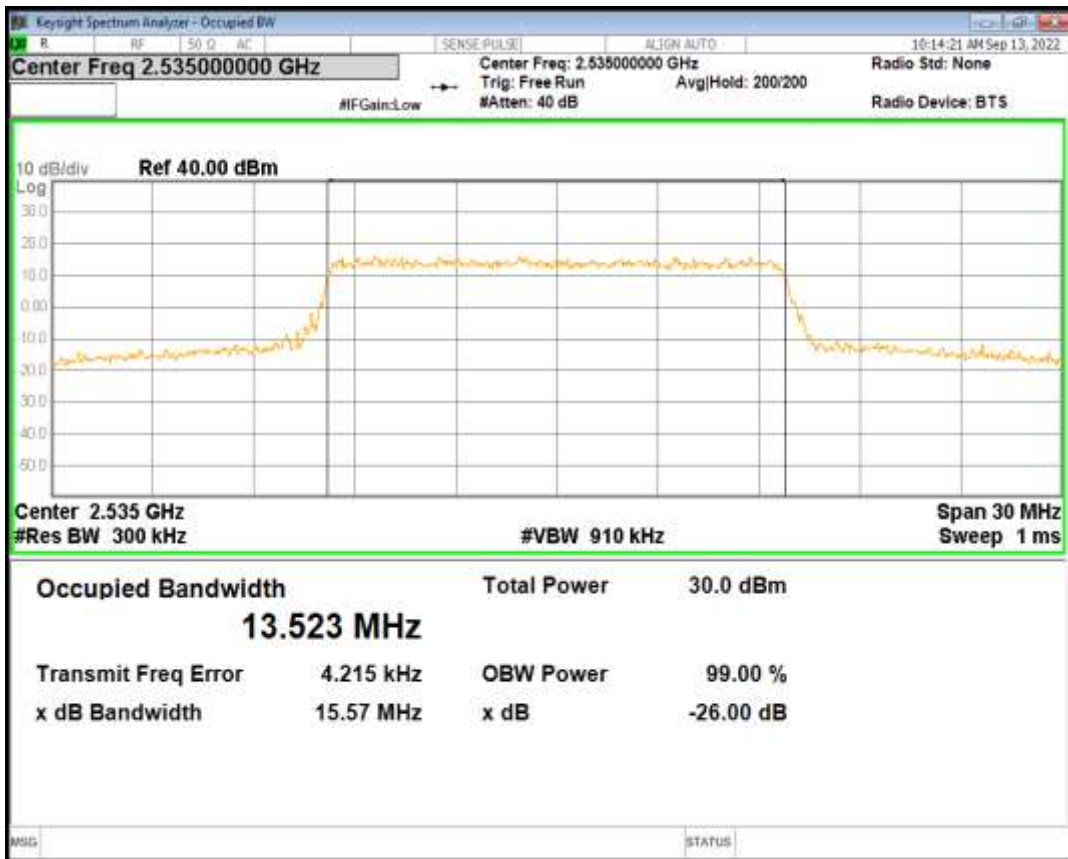

Band7 QAM16 BW=15MHz Channel=21100 RB Size=75 Position=#0