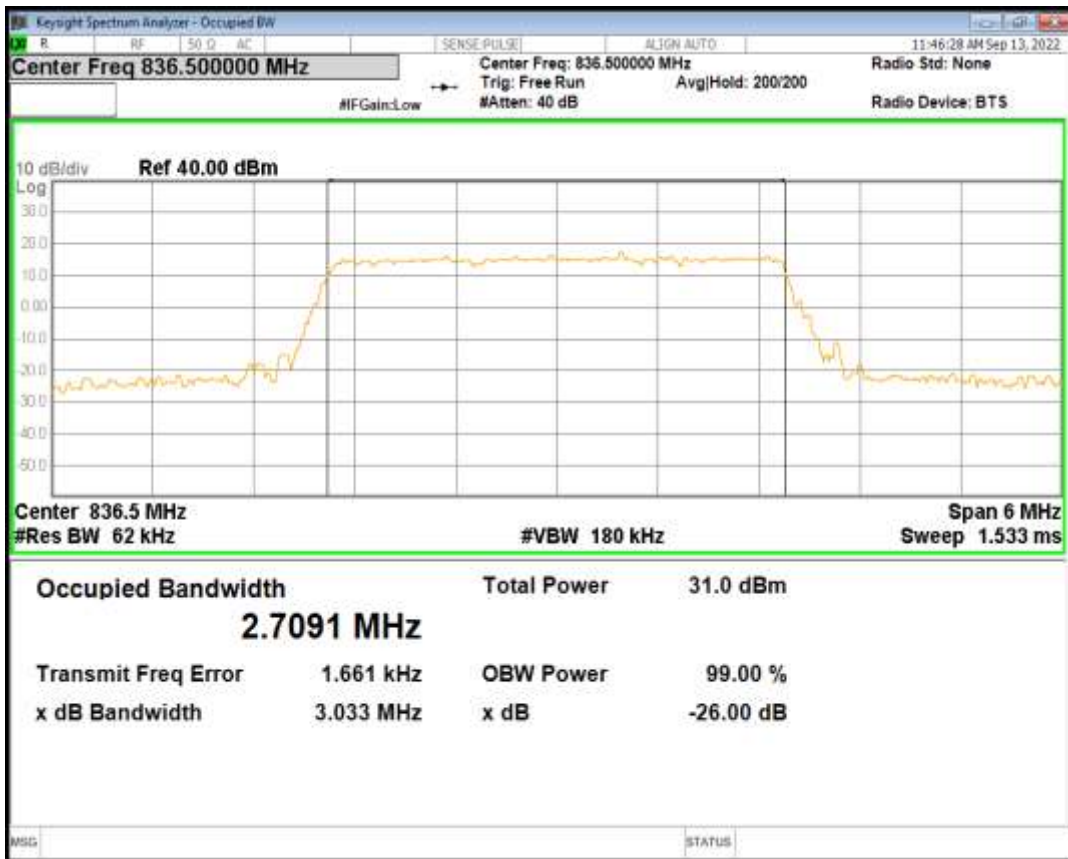

Band26(824-849) QAM16 BW=3MHz Channel=26915 RB Size=15 Position=#0