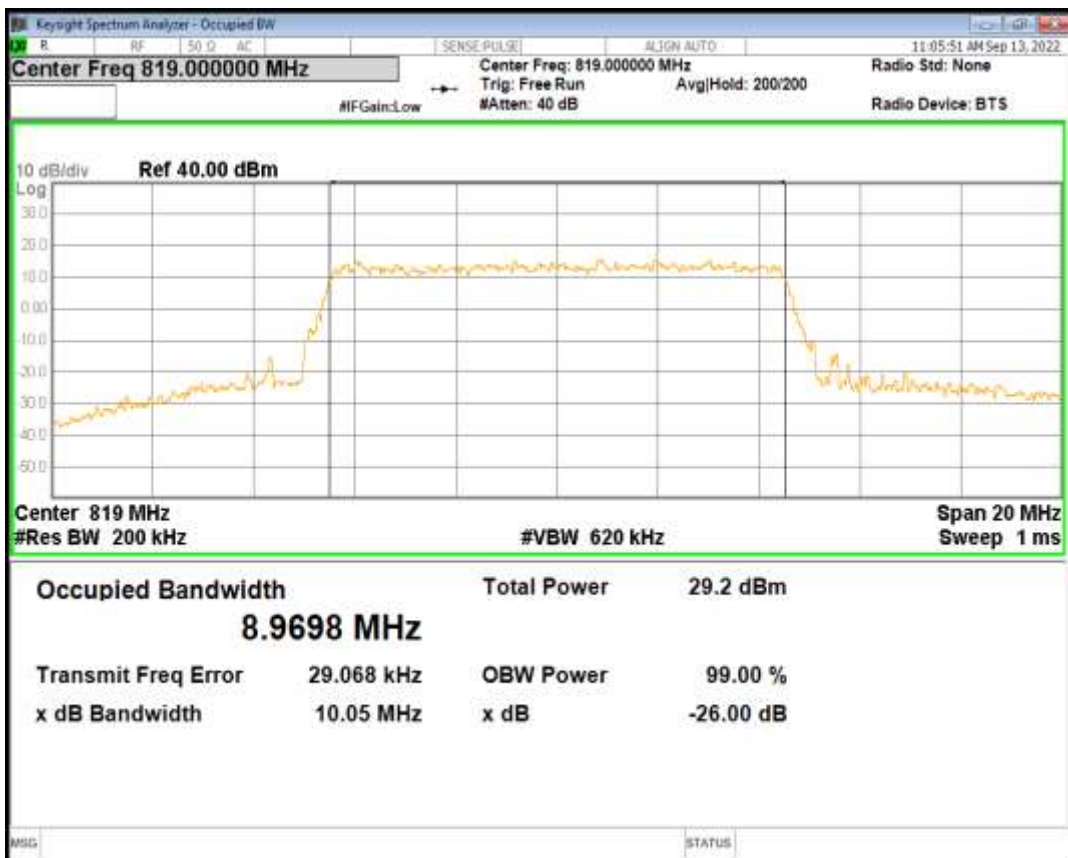

Band26(814-824) QPSK BW=5MHz Channel=26740 RB Size=25 Position=#0

Band26(814-824) QAM16 BW=5MHz Channel=26740 RB Size=25 Position=#0

Band26(814-824) QPSK BW=10MHz Channel=26740 RB Size=50 Position=#0

Band26(814-824) QAM16 BW=10MHz Channel=26740 RB Size=50 Position=#0