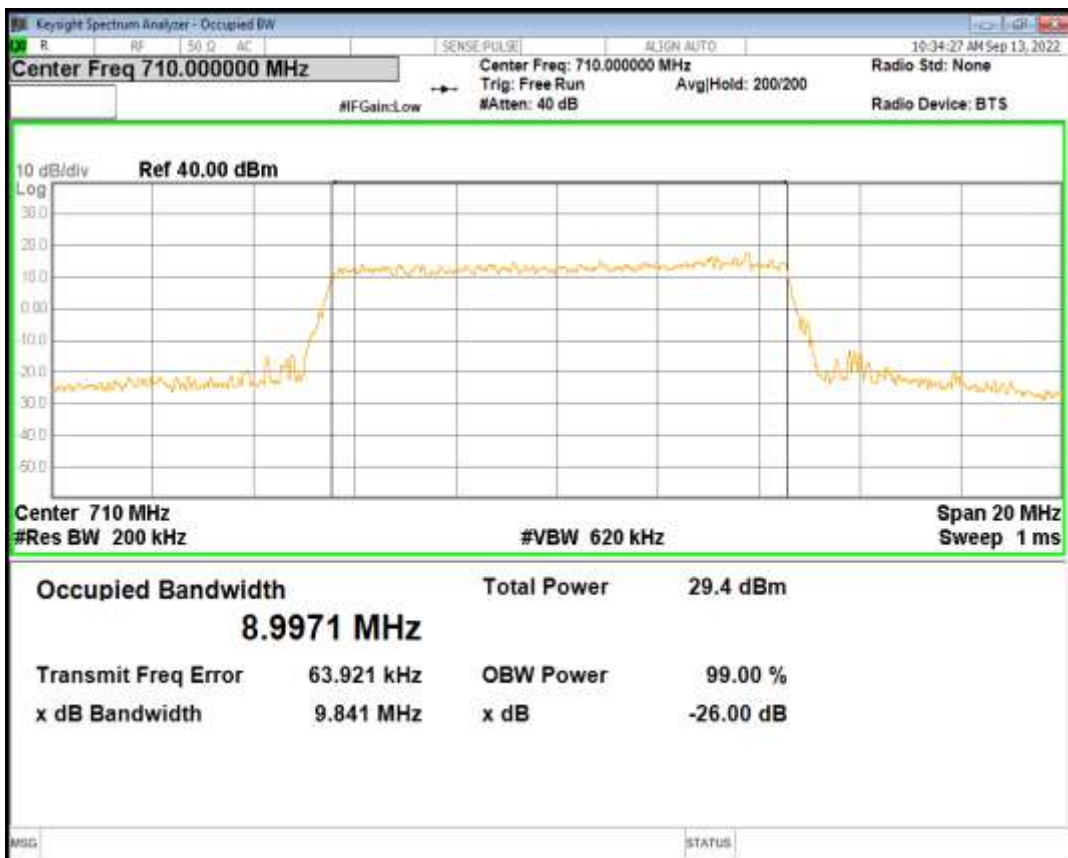

Band17 QPSK BW=5MHz Channel=23790 RB Size=25 Position=#0

Band17 QAM16 BW=5MHz Channel=23790 RB Size=25 Position=#0

Band17 QPSK BW=10MHz Channel=23790 RB Size=50 Position=#0

Band17 QAM16 BW=10MHz Channel=23790 RB Size=50 Position=#0