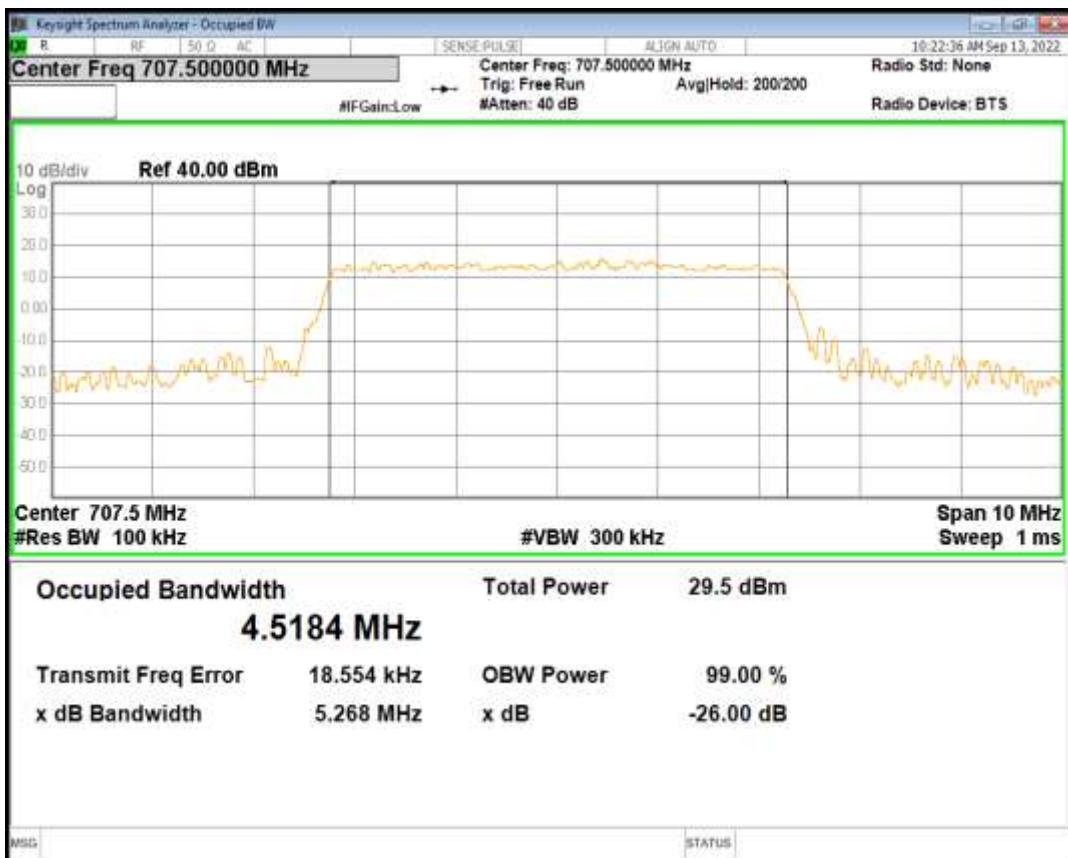

Band12 QPSK BW=10MHz Channel=23095 RB Size=50 Position=#0