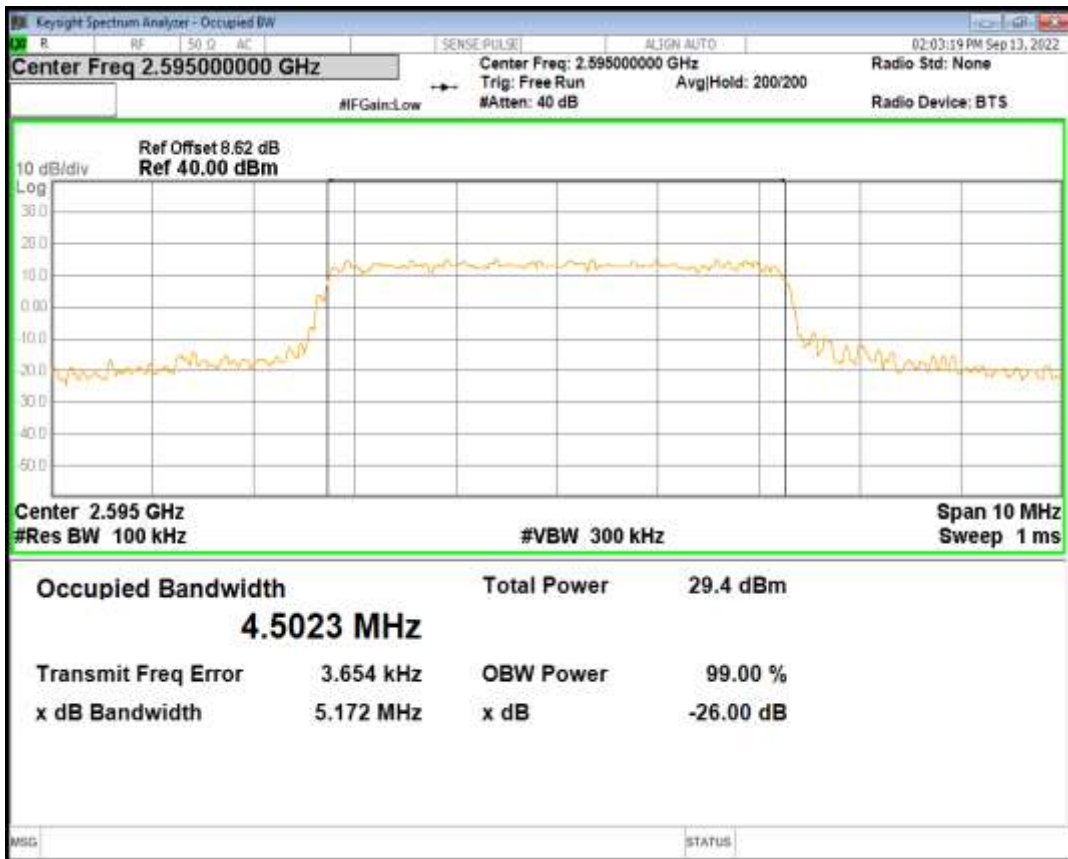

Band38 QAM16 BW=5MHz Channel=38000 RB Size=25 Position=#0