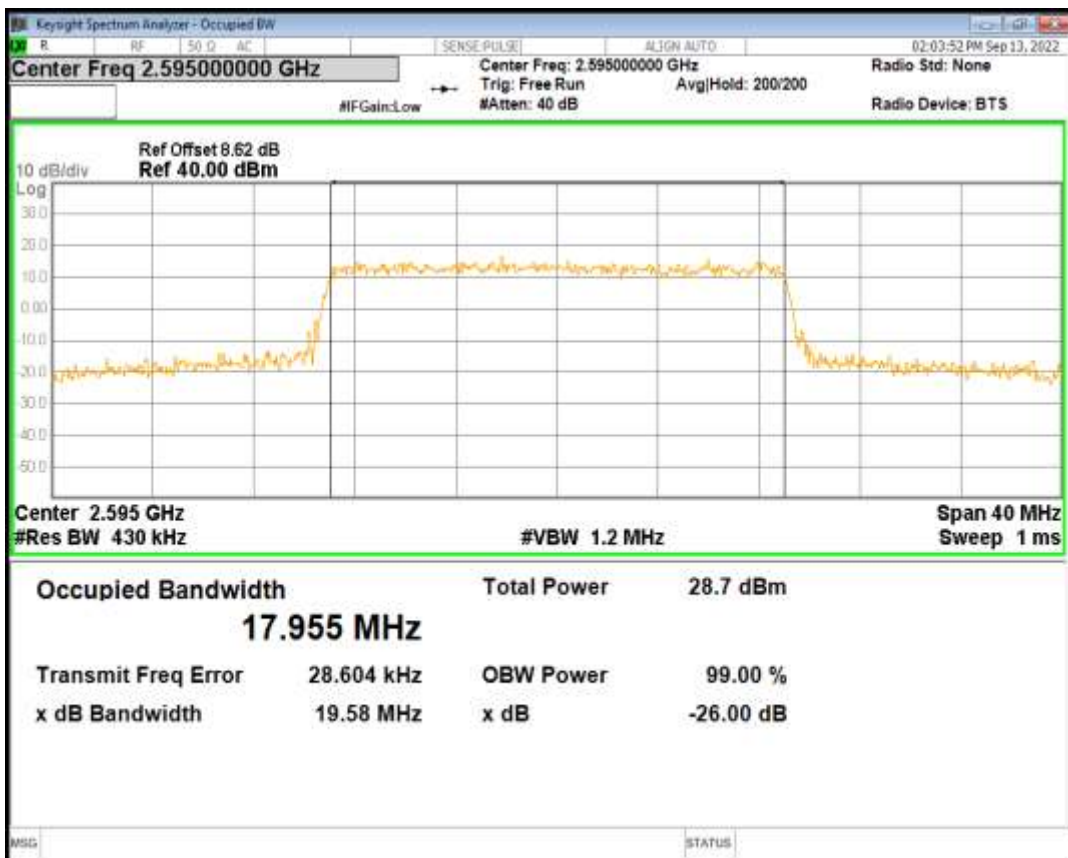

Band4 QPSK BW=1.4MHz Channel=20175 RB Size=6 Position=#0