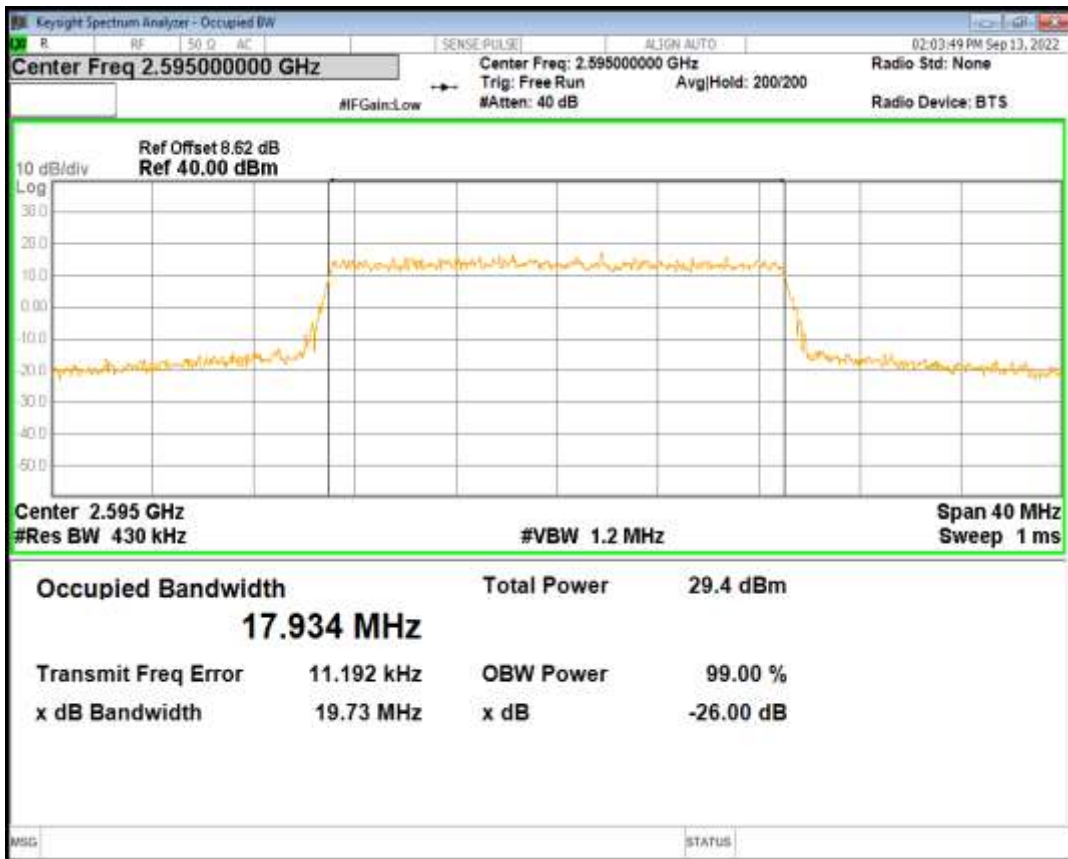

Band38 QAM16 BW=20MHz Channel=38000 RB Size=100 Position=#0