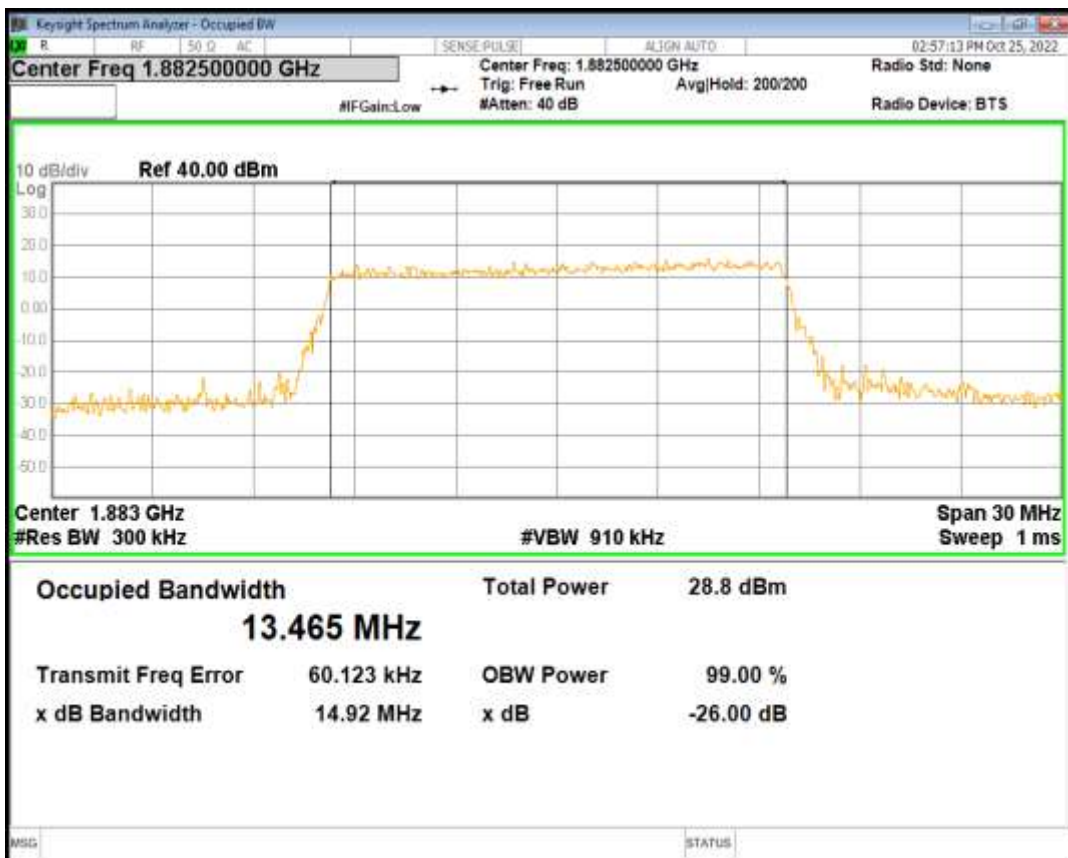

Band25 QPSK BW=20MHz Channel=26365 RB Size=100 Position=#0