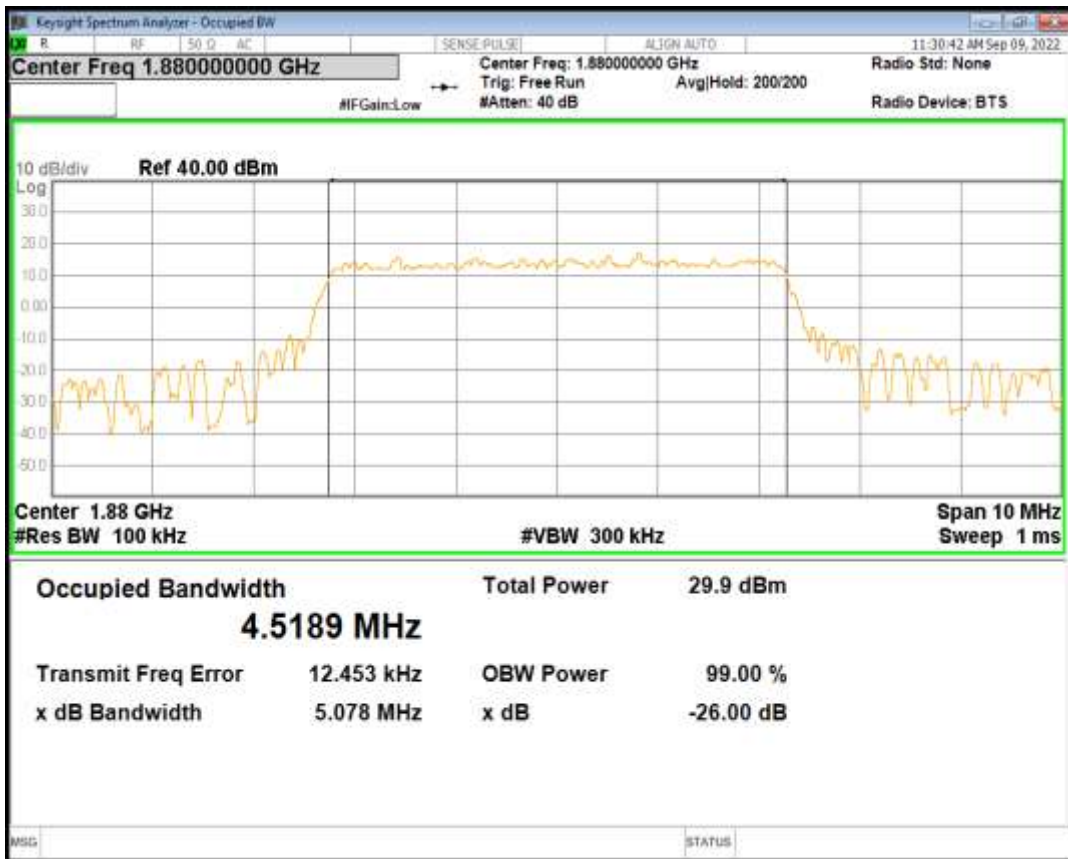

Band2 QAM16 BW=5MHz Channel=18900 RB Size=25 Position=#0