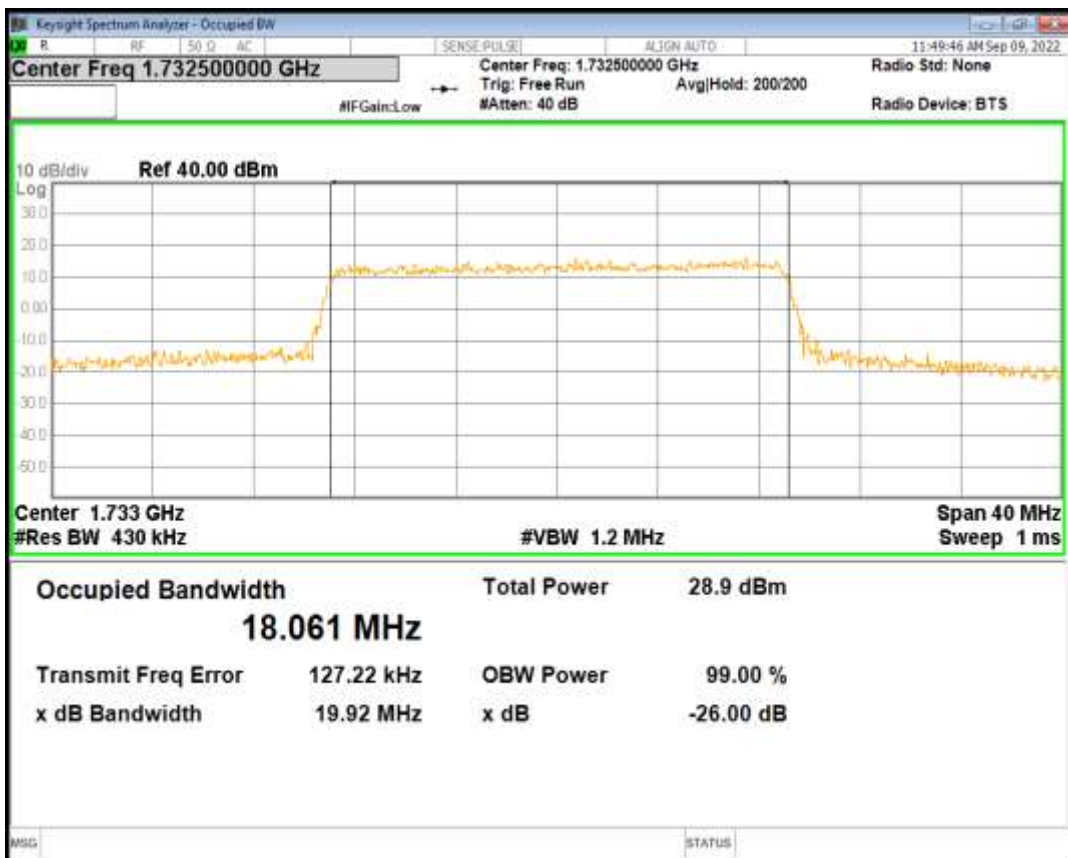

Band41(2555-2655) QPSK BW=5MHz Channel=40740 RB Size=25 Position=#0