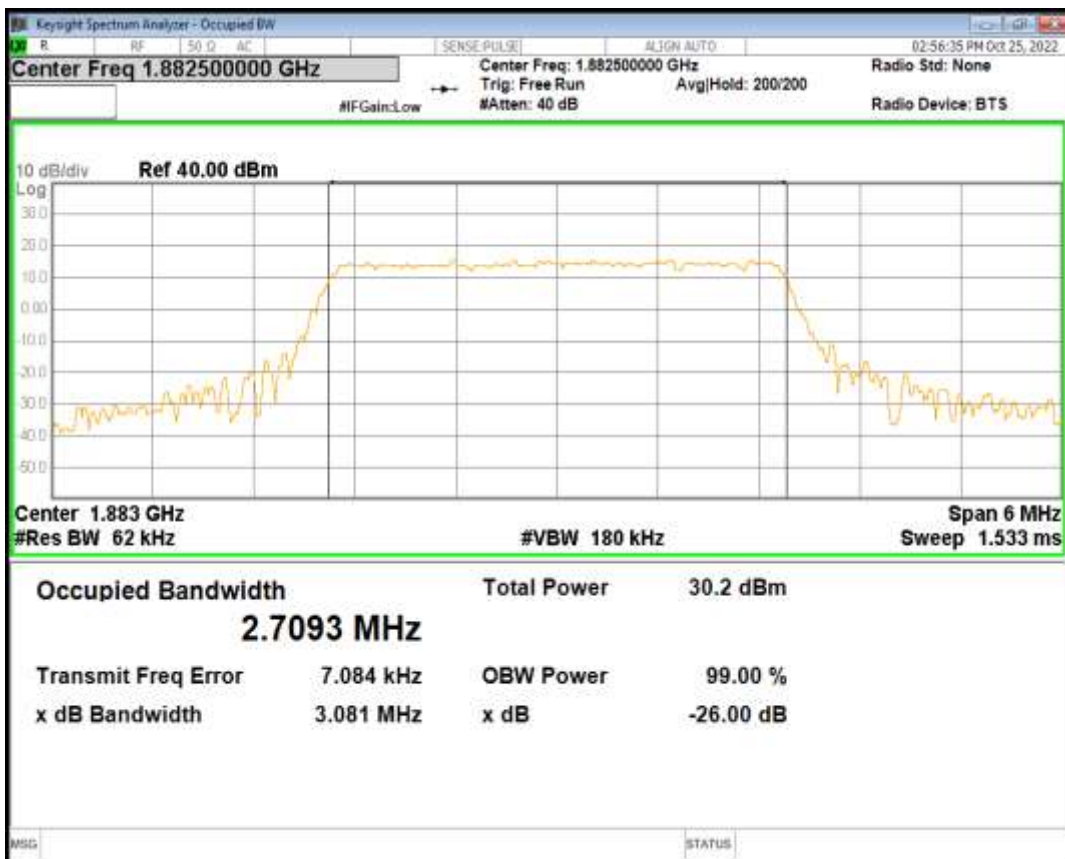

Band25 QPSK BW=1.4MHz Channel=26365 RB Size=6 Position=#0

Band25 QAM16 BW=1.4MHz Channel=26365 RB Size=6 Position=#0

Band25 QPSK BW=3MHz Channel=26365 RB Size=15 Position=#0

Band25 QAM16 BW=3MHz Channel=26365 RB Size=15 Position=#0