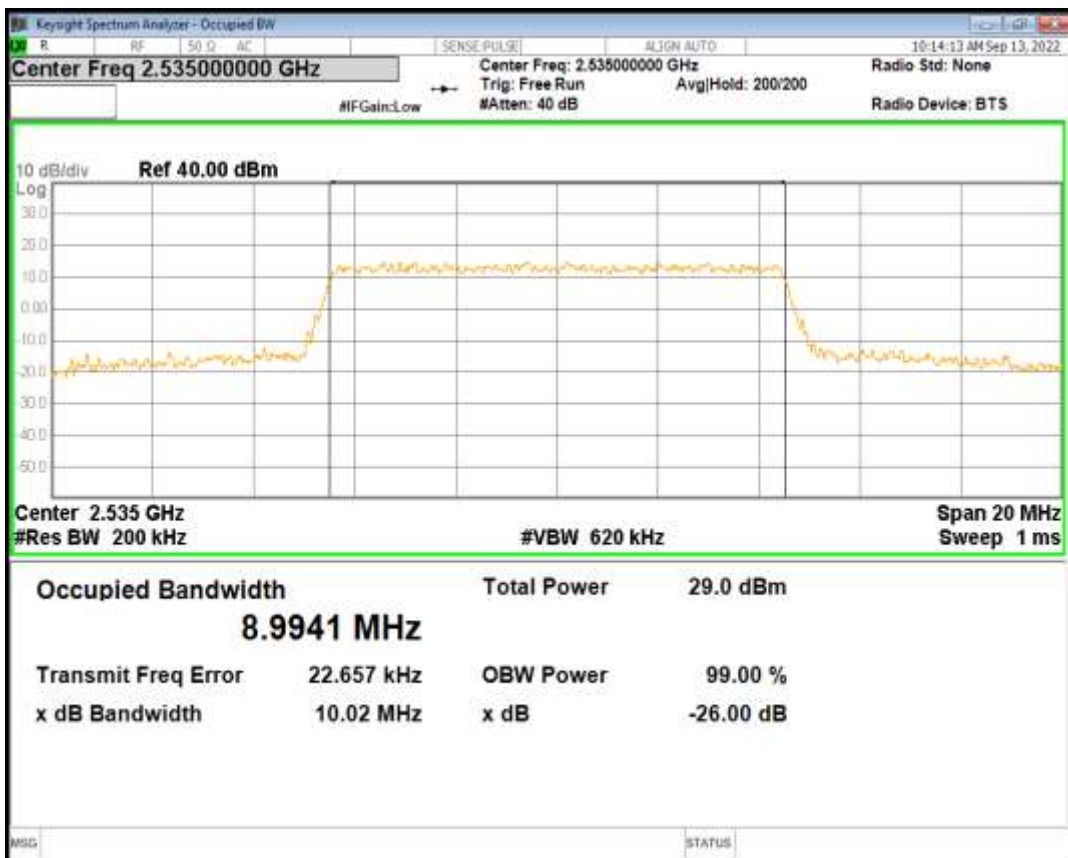

Band7 QPSK BW=5MHz Channel=21100 RB Size=25 Position=#0

Band7 QAM16 BW=5MHz Channel=21100 RB Size=25 Position=#0

Band7 QPSK BW=10MHz Channel=21100 RB Size=50 Position=#0

Band7 QAM16 BW=10MHz Channel=21100 RB Size=50 Position=#0