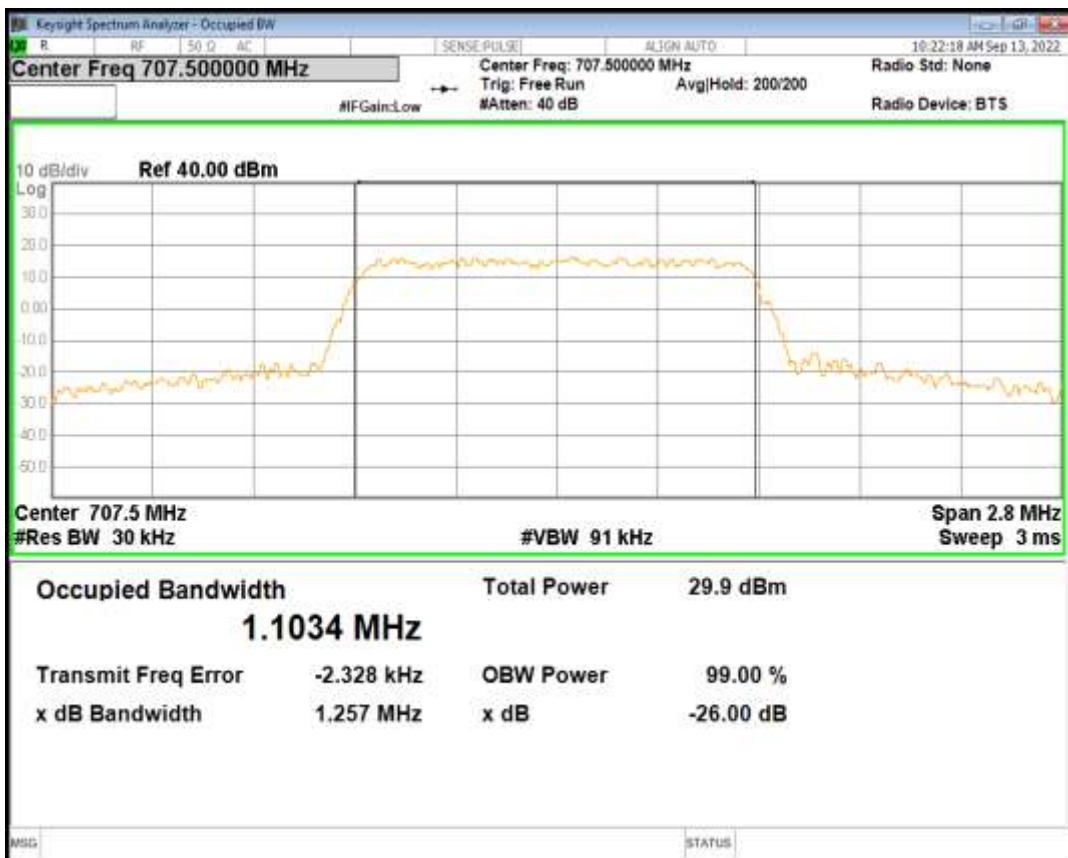

Band12 QPSK BW=3MHz Channel=23095 RB Size=15 Position=#0