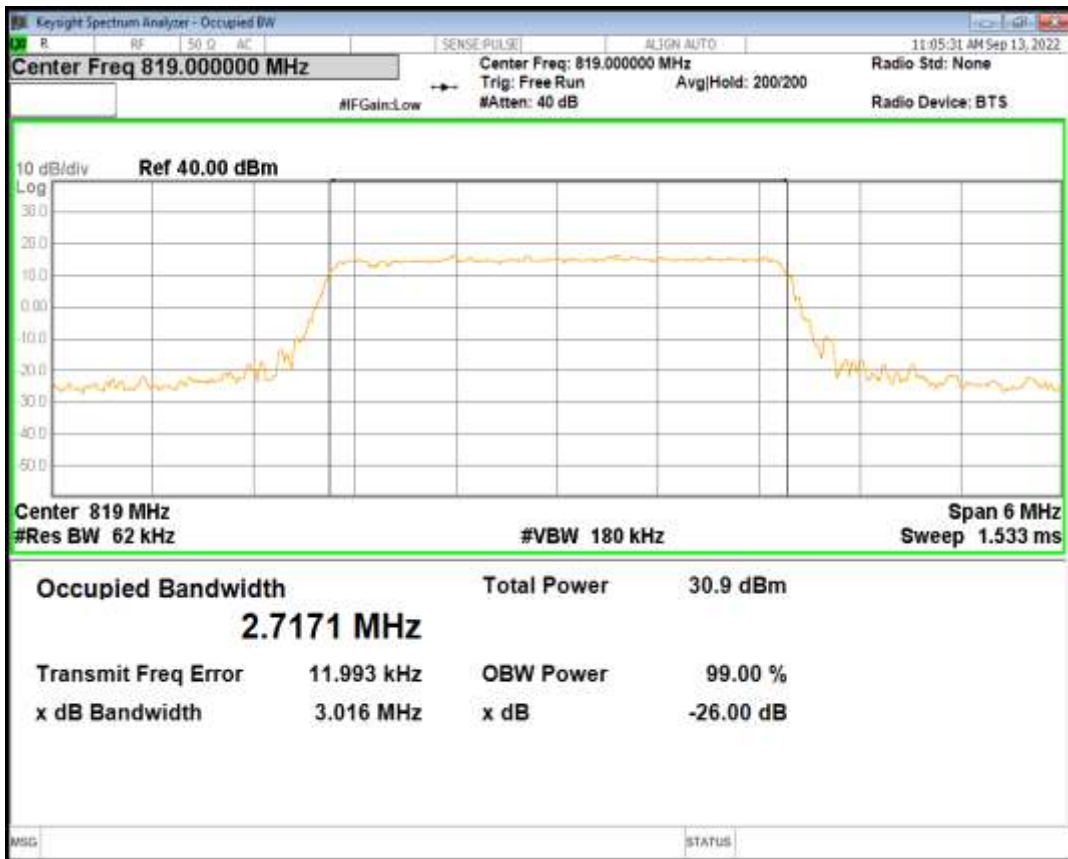

Band26(814-824) QAM16 BW=3MHz Channel=26740 RB Size=15 Position=#0