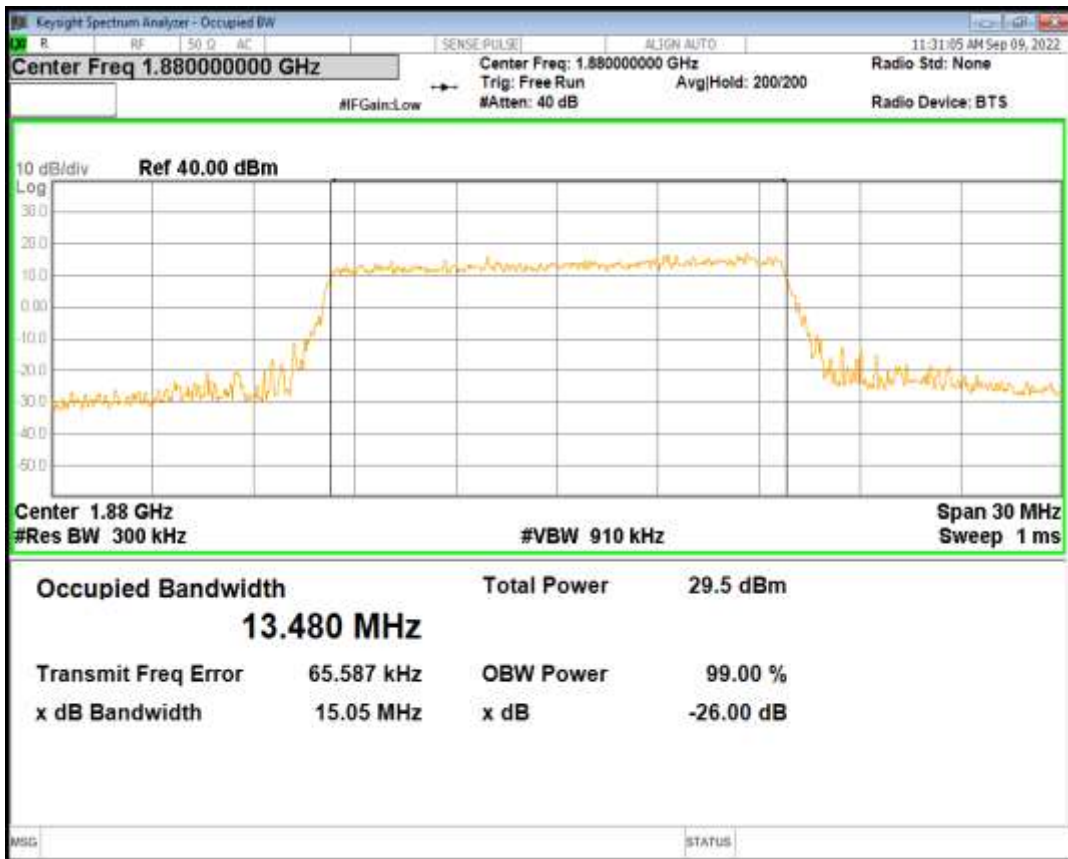

Band2 QAM16 BW=15MHz Channel=18900 RB Size=75 Position=#0