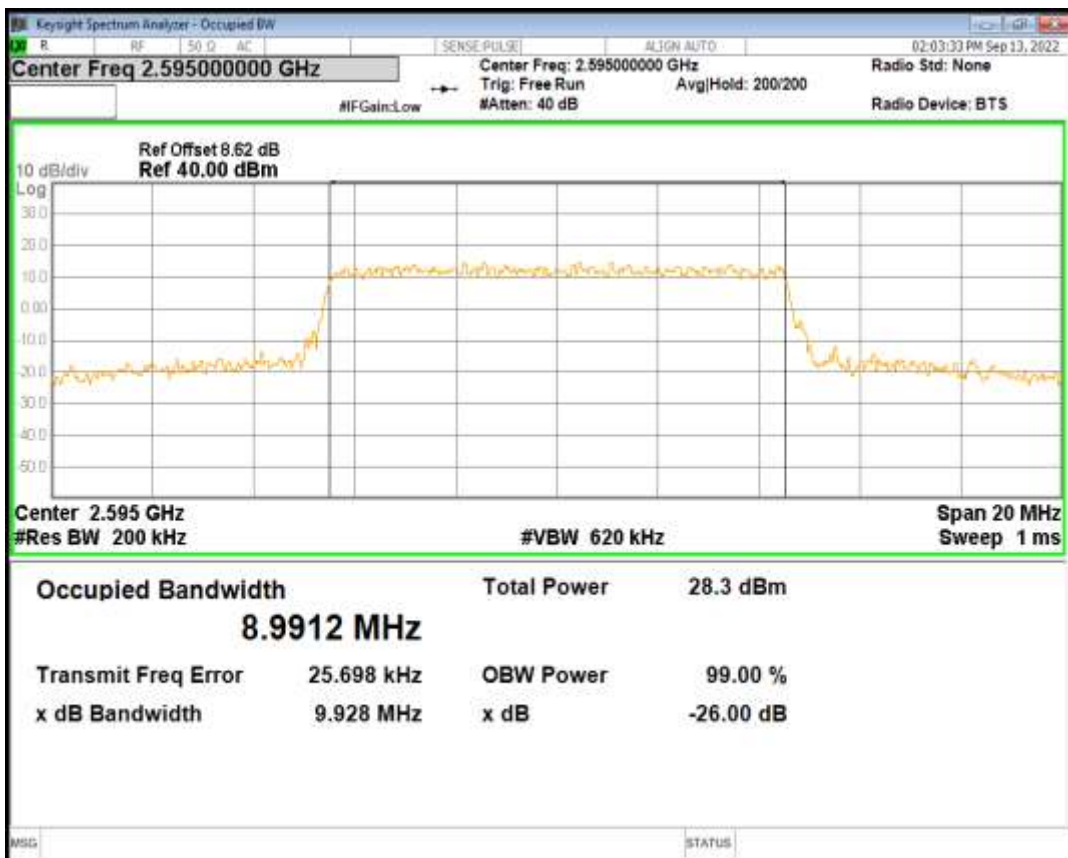

Band38 QPSK BW=15MHz Channel=38000 RB Size=75 Position=#0