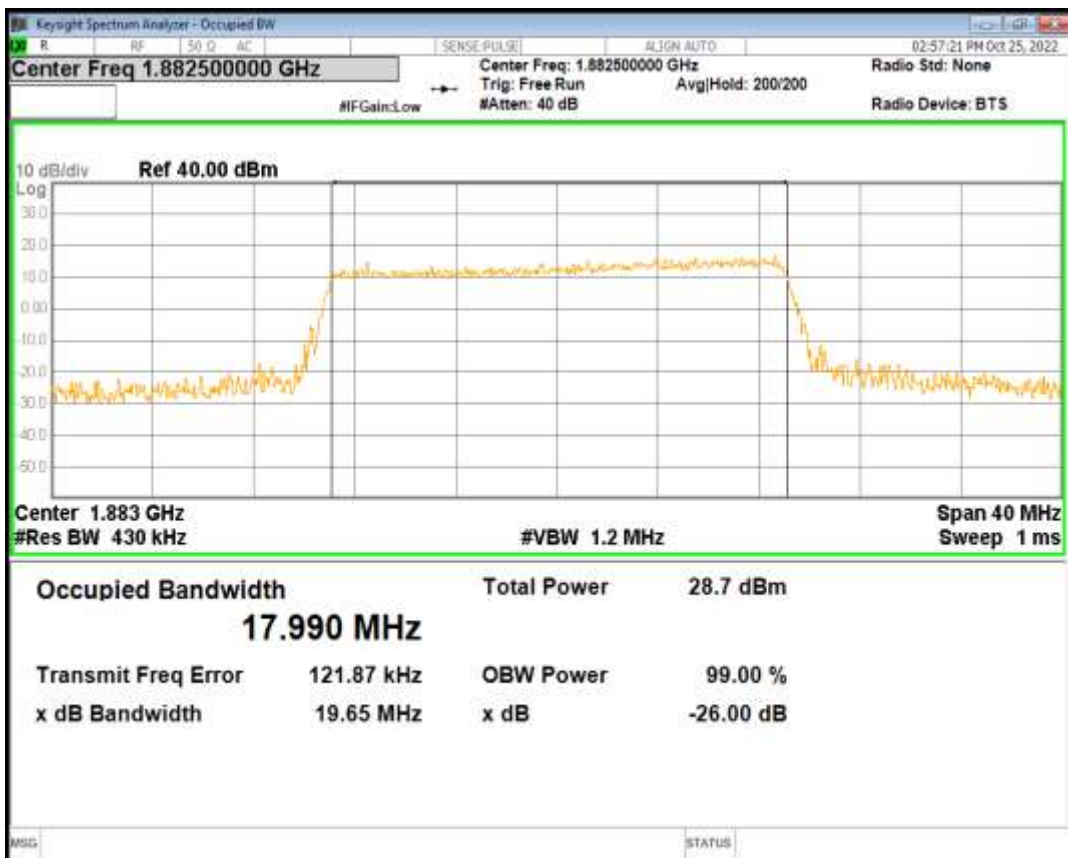

Band25 QPSK BW=15MHz Channel=26365 RB Size=75 Position=#0

Band25 QAM16 BW=15MHz Channel=26365 RB Size=75 Position=#0

Band25 QPSK BW=20MHz Channel=26365 RB Size=100 Position=#0

Band25 QAM16 BW=20MHz Channel=26365 RB Size=100 Position=#0