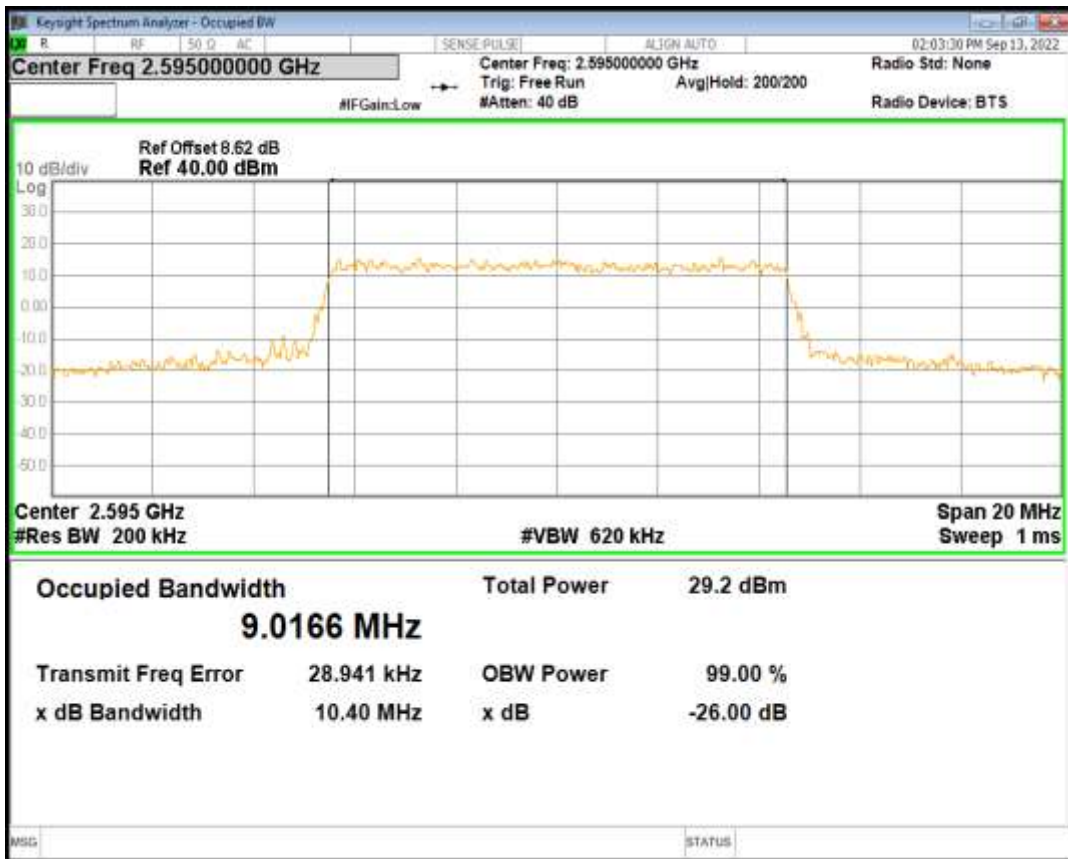

Band38 QAM16 BW=10MHz Channel=38000 RB Size=50 Position=#0