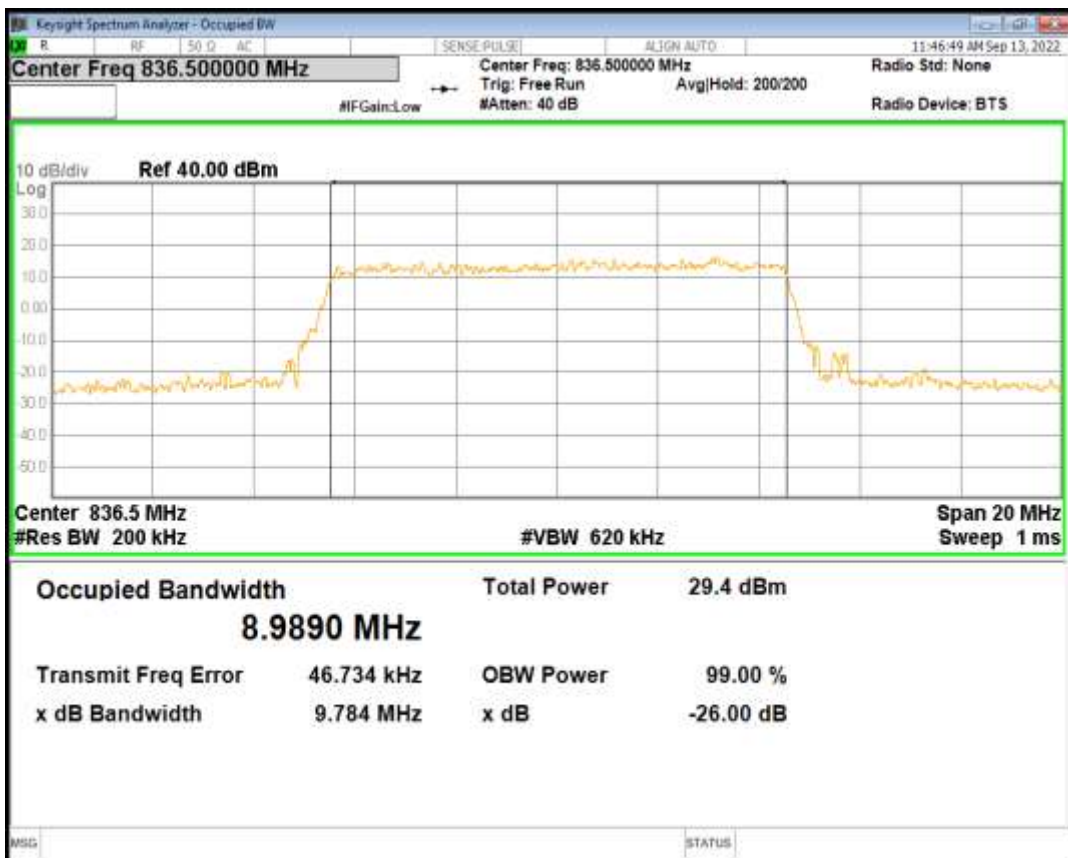

Band26(824-849) QPSK BW=5MHz Channel=26915 RB Size=25 Position=#0

Band26(824-849) QAM16 BW=5MHz Channel=26915 RB Size=25 Position=#0

Band26(824-849) QPSK BW=10MHz Channel=26915 RB Size=50 Position=#0

Band26(824-849) QAM16 BW=10MHz Channel=26915 RB Size=50 Position=#0