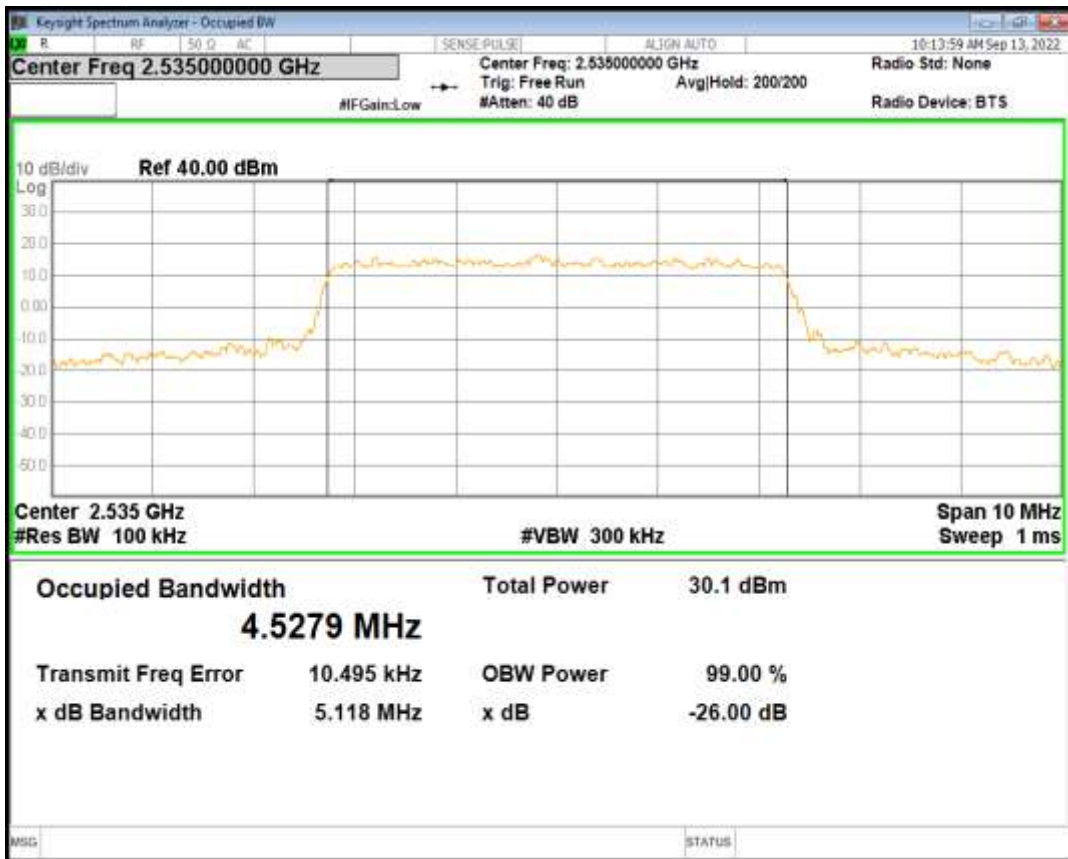

Band7 QAM16 BW=5MHz Channel=21100 RB Size=25 Position=#0