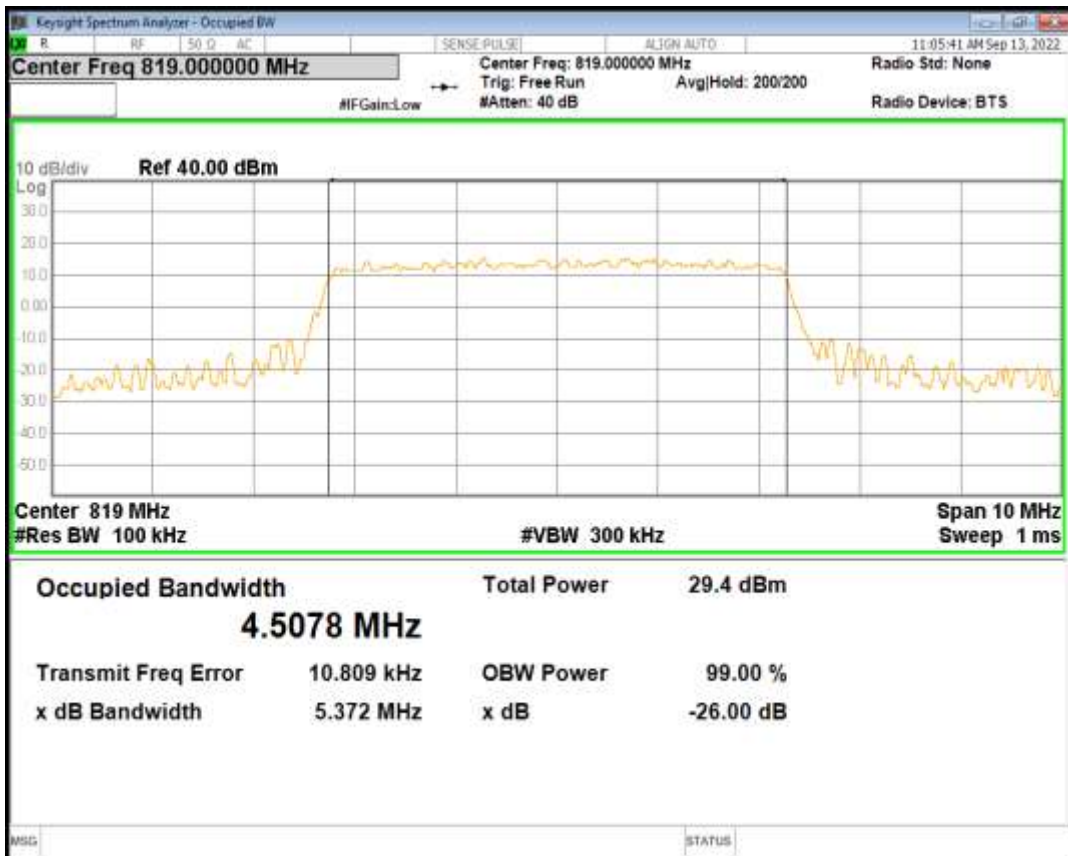

Band26(814-824) QPSK BW=10MHz Channel=26740 RB Size=50 Position=#0