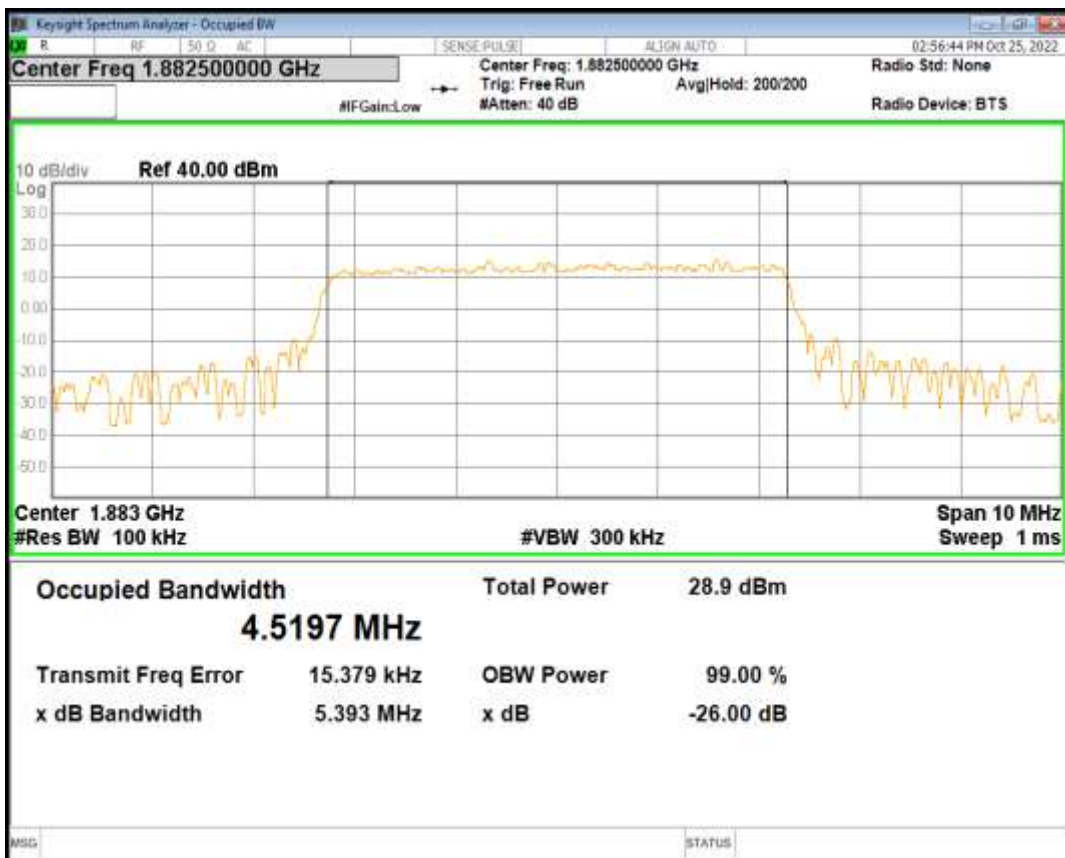

Band25 QPSK BW=10MHz Channel=26365 RB Size=50 Position=#0