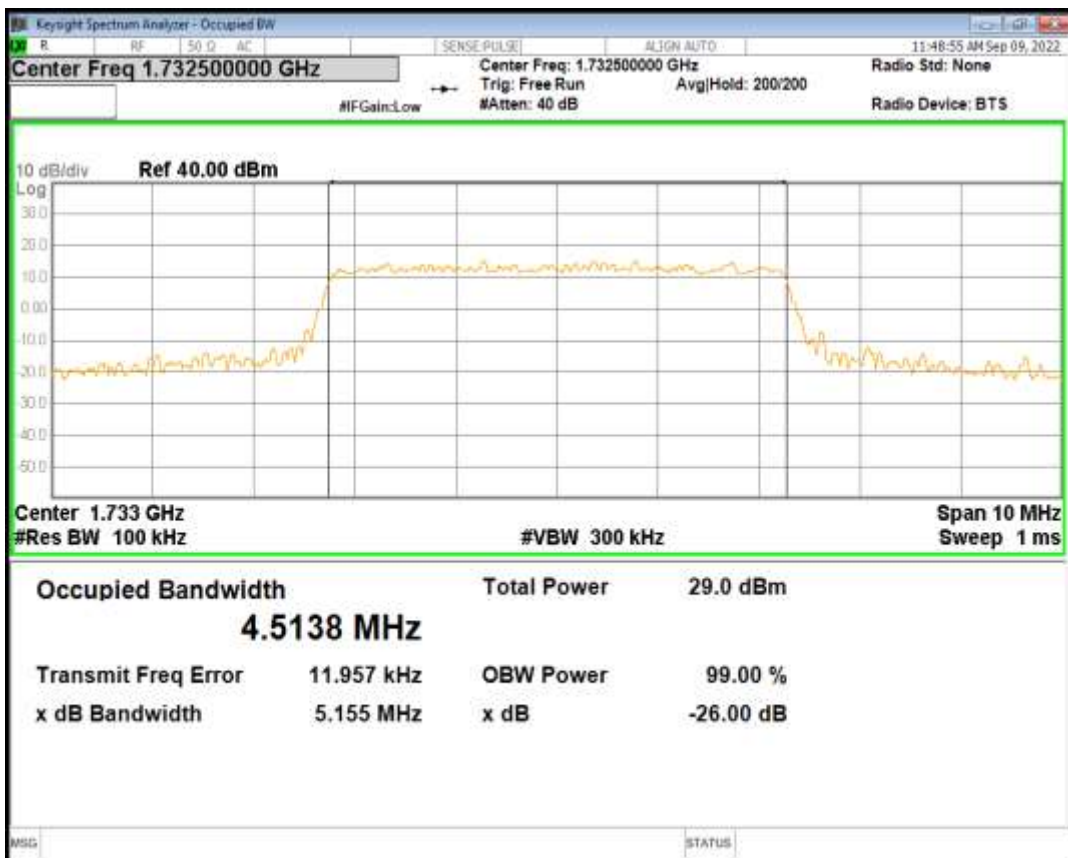

Band4 QPSK BW=3MHz Channel=20175 RB Size=15 Position=#0

Band4 QAM16 BW=3MHz Channel=20175 RB Size=15 Position=#0

Band4 QPSK BW=5MHz Channel=20175 RB Size=25 Position=#0

Band4 QAM16 BW=5MHz Channel=20175 RB Size=25 Position=#0