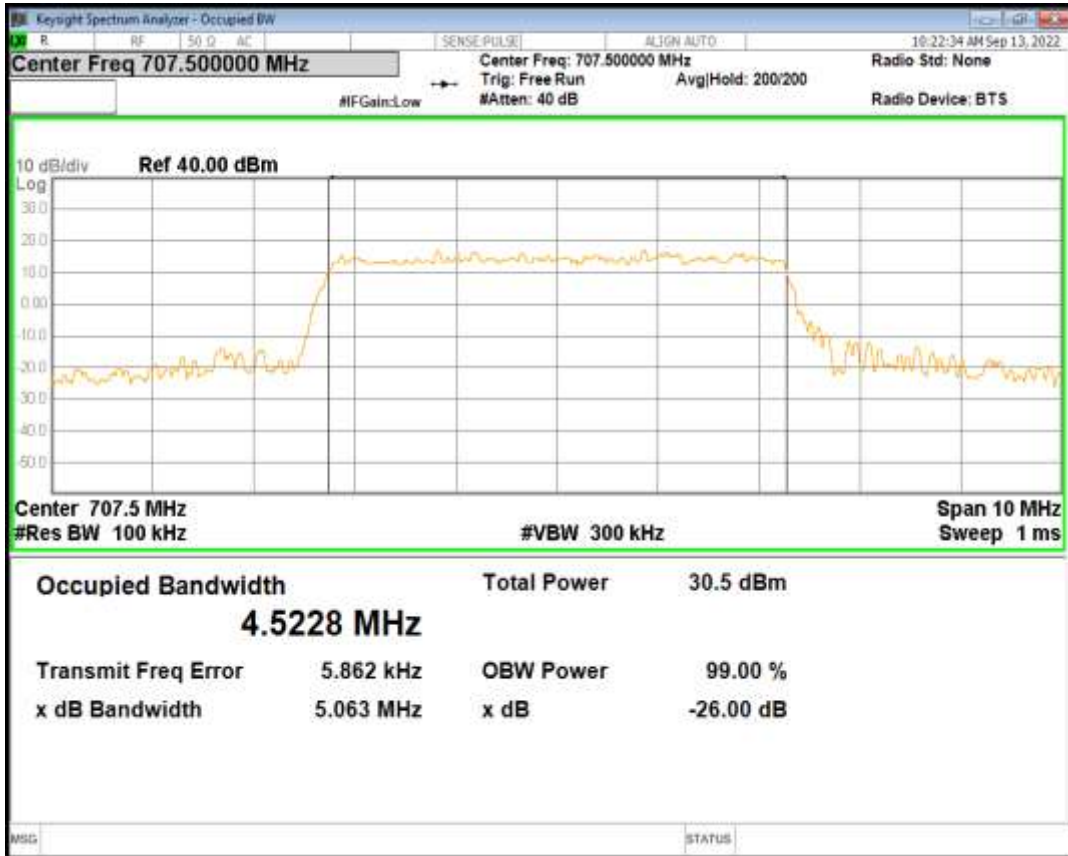

Band12 QAM16 BW=5MHz Channel=23095 RB Size=25 Position=#0