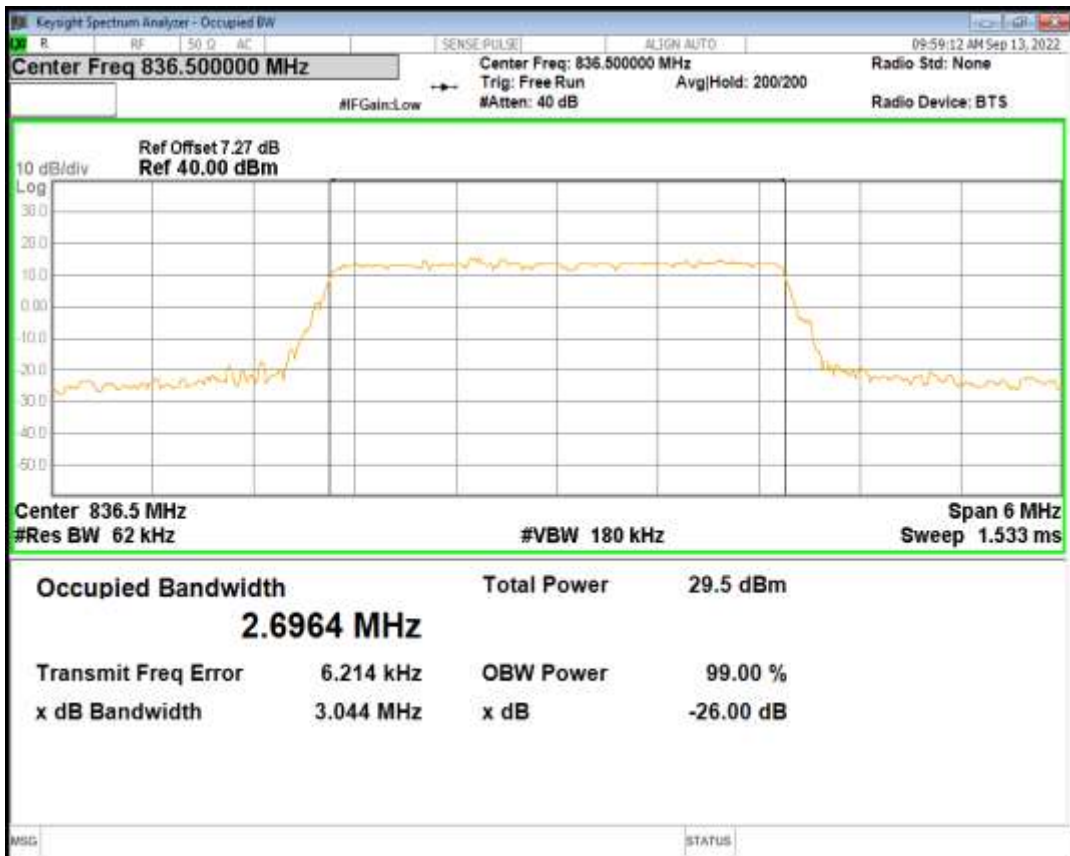

Band5 QPSK BW=1.4MHz Channel=20525 RB Size=6 Position=#0

Band5 QAM16 BW=1.4MHz Channel=20525 RB Size=6 Position=#0

Band5 QPSK BW=3MHz Channel=20525 RB Size=15 Position=#0

Band5 QAM16 BW=3MHz Channel=20525 RB Size=15 Position=#0