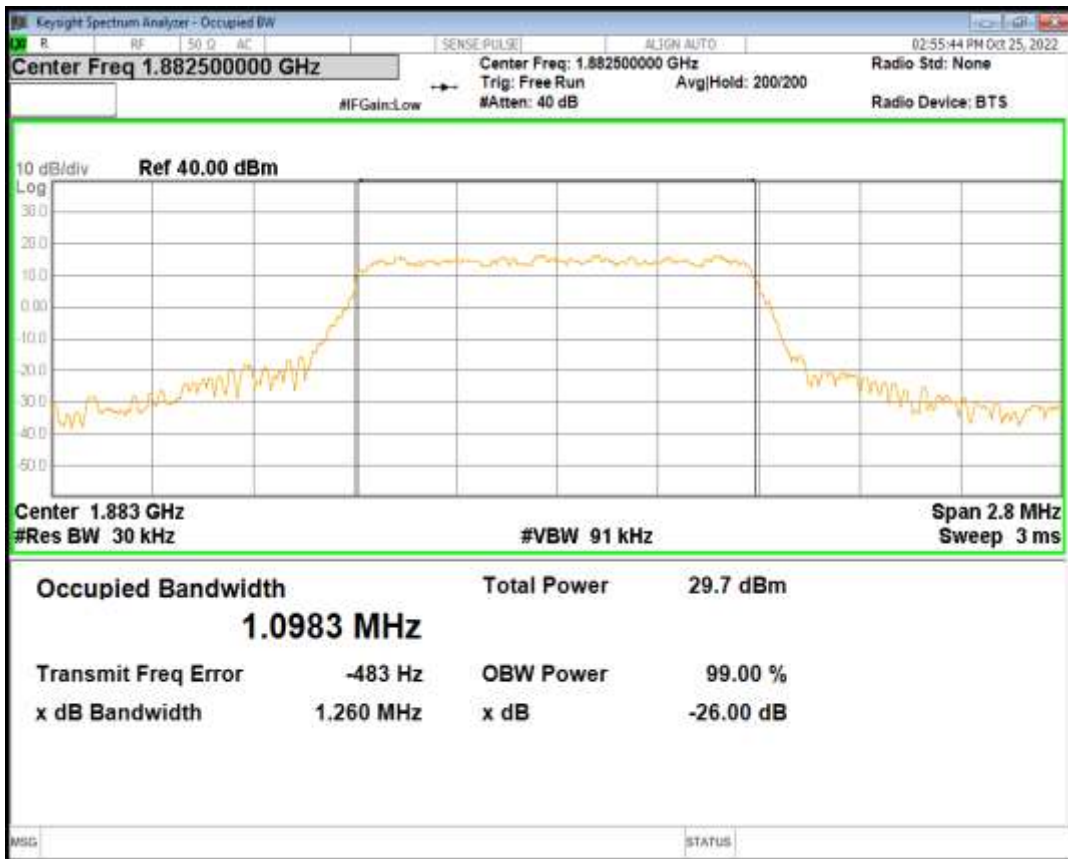

Band25 QAM16 BW=1.4MHz Channel=26365 RB Size=6 Position=#0