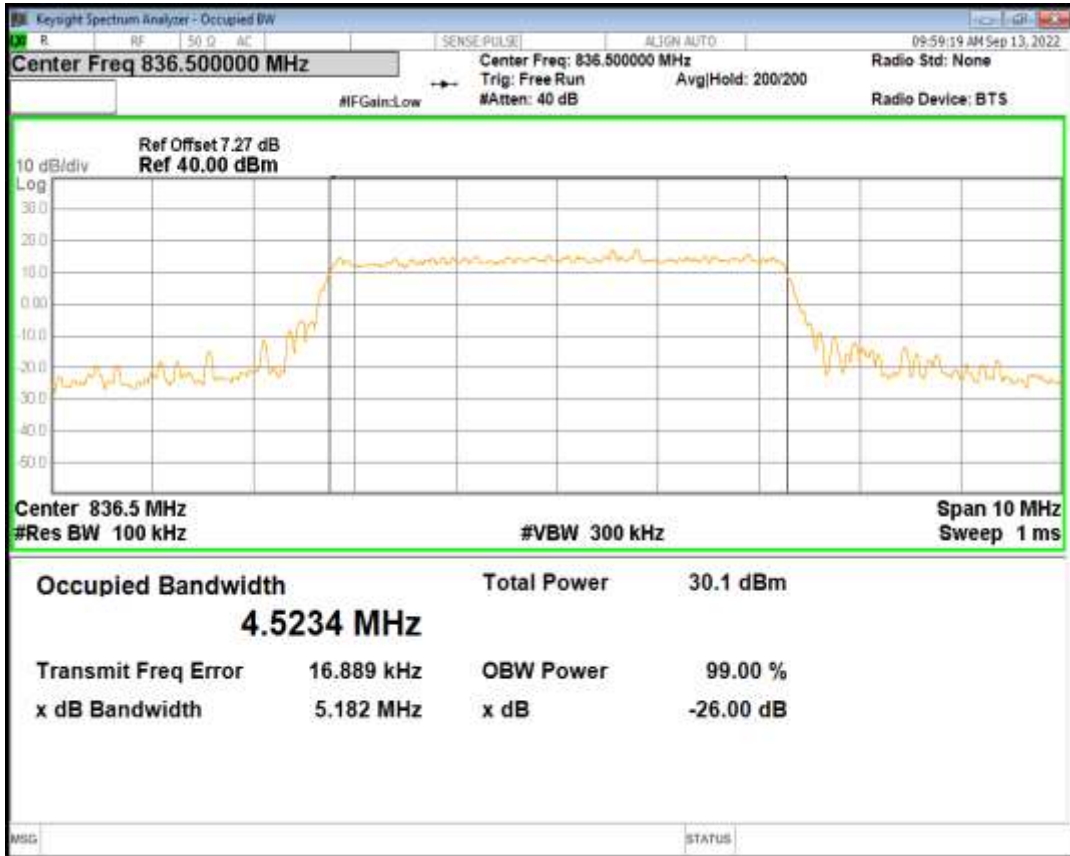

Band5 QAM16 BW=5MHz Channel=20525 RB Size=25 Position=#0