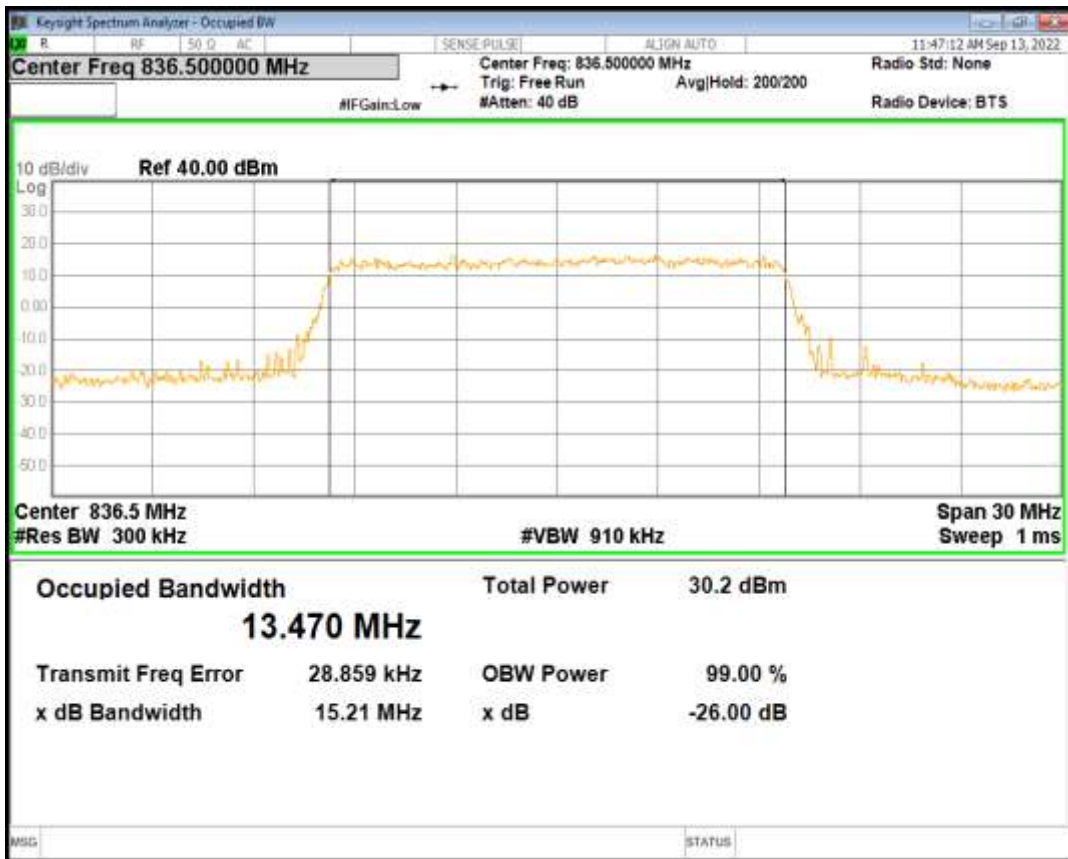

Band26(824-849) QAM16 BW=15MHz Channel=26915 RB Size=75 Position=#0