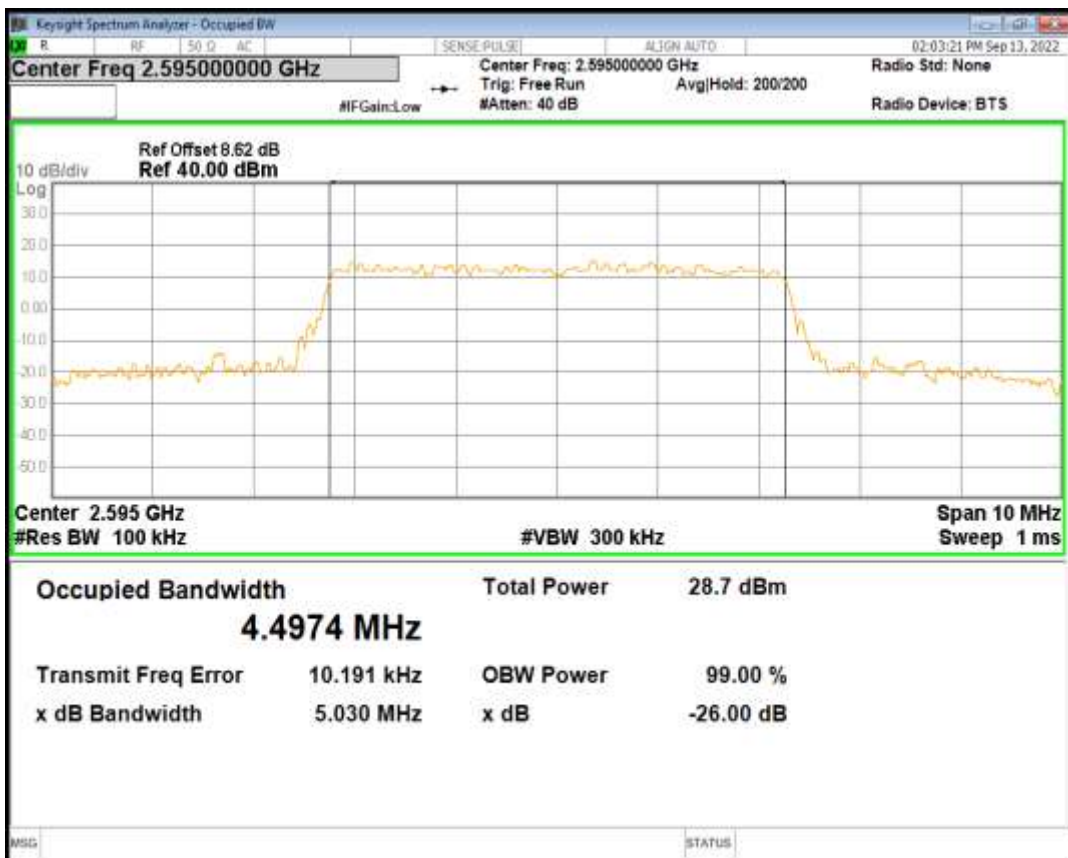

Band26(824-849) QPSK BW=15MHz Channel=26915 RB Size=75 Position=#0

Band26(824-849) QAM16 BW=15MHz Channel=26915 RB Size=75 Position=#0

Band38 QPSK BW=5MHz Channel=38000 RB Size=25 Position=#0

Band38 QAM16 BW=5MHz Channel=38000 RB Size=25 Position=#0