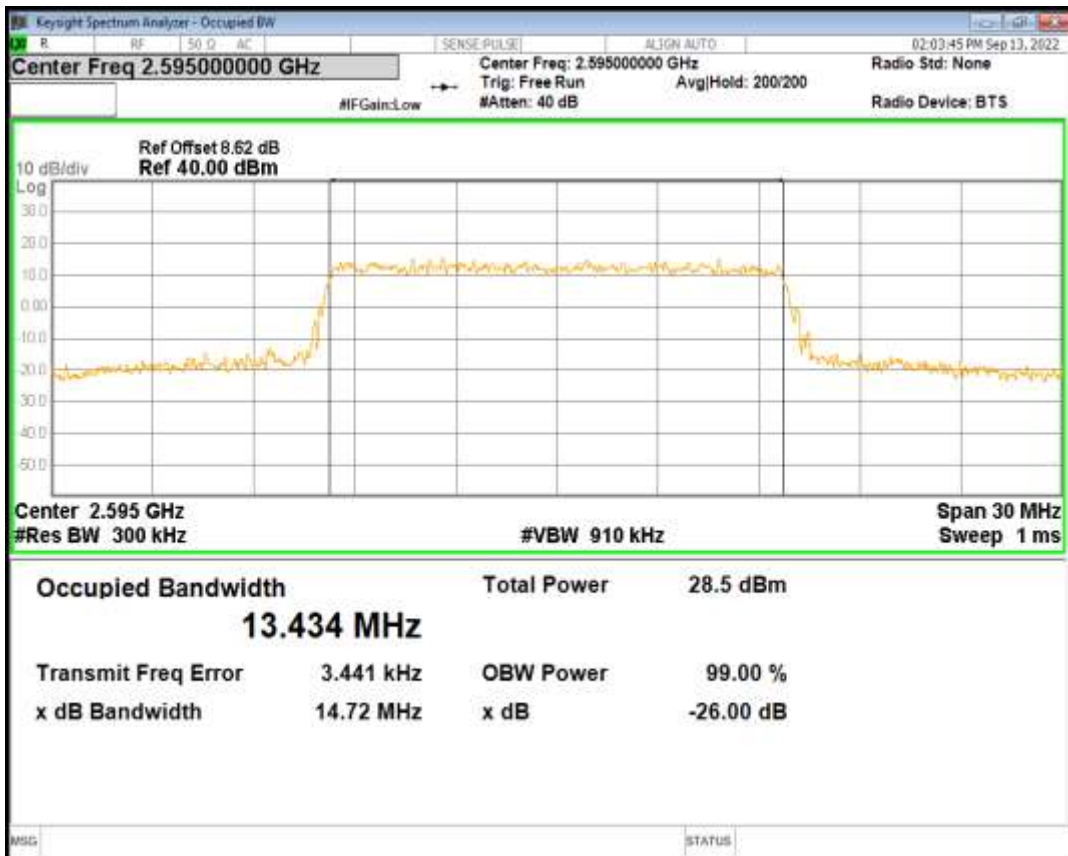

Band38 QPSK BW=10MHz Channel=38000 RB Size=50 Position=#0

Band38 QAM16 BW=10MHz Channel=38000 RB Size=50 Position=#0

Band38 QPSK BW=15MHz Channel=38000 RB Size=75 Position=#0

Band38 QAM16 BW=15MHz Channel=38000 RB Size=75 Position=#0