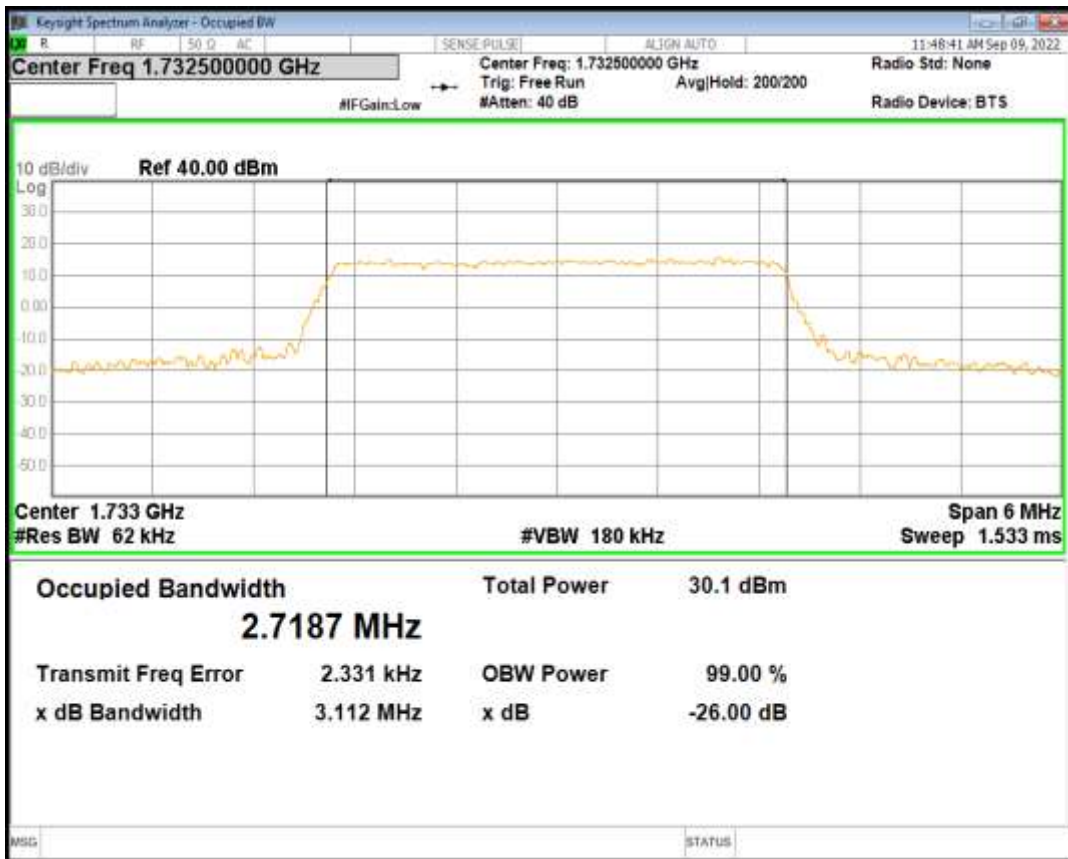

Band4 QAM16 BW=3MHz Channel=20175 RB Size=15 Position=#0