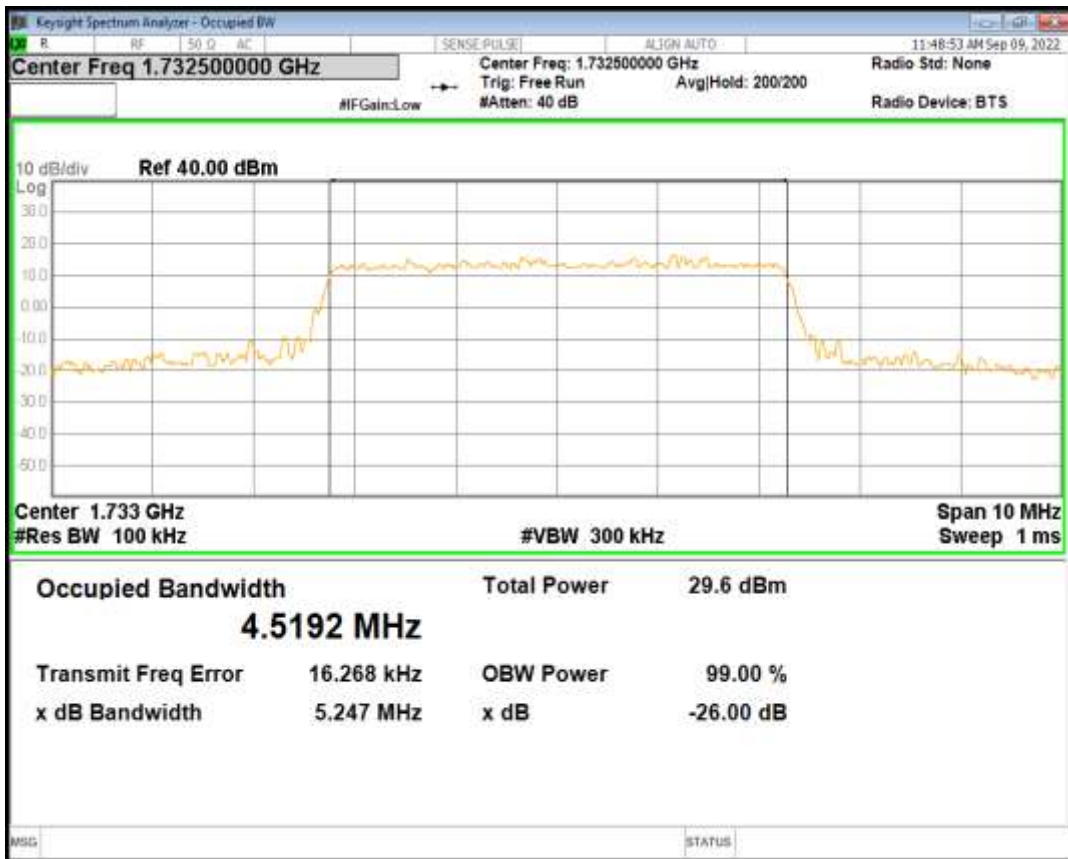

Band4 QAM16 BW=5MHz Channel=20175 RB Size=25 Position=#0