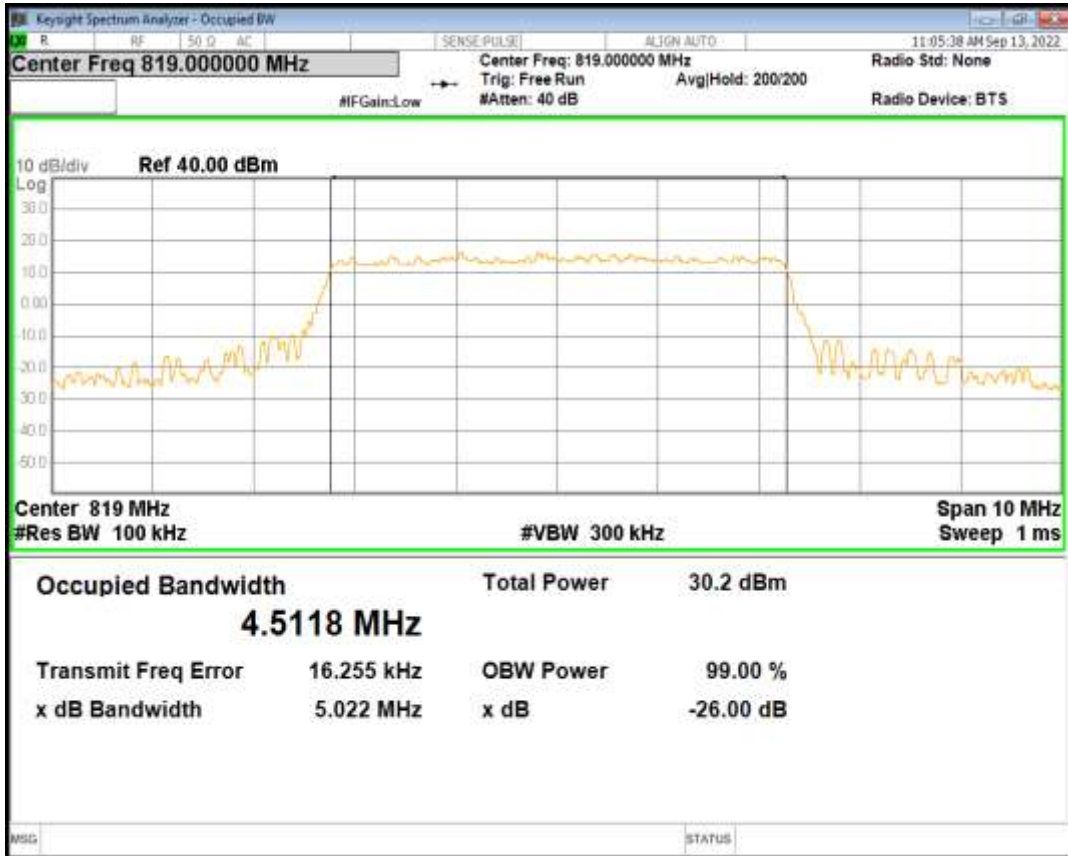

Band26(814-824) QAM16 BW=5MHz Channel=26740 RB Size=25 Position=#0