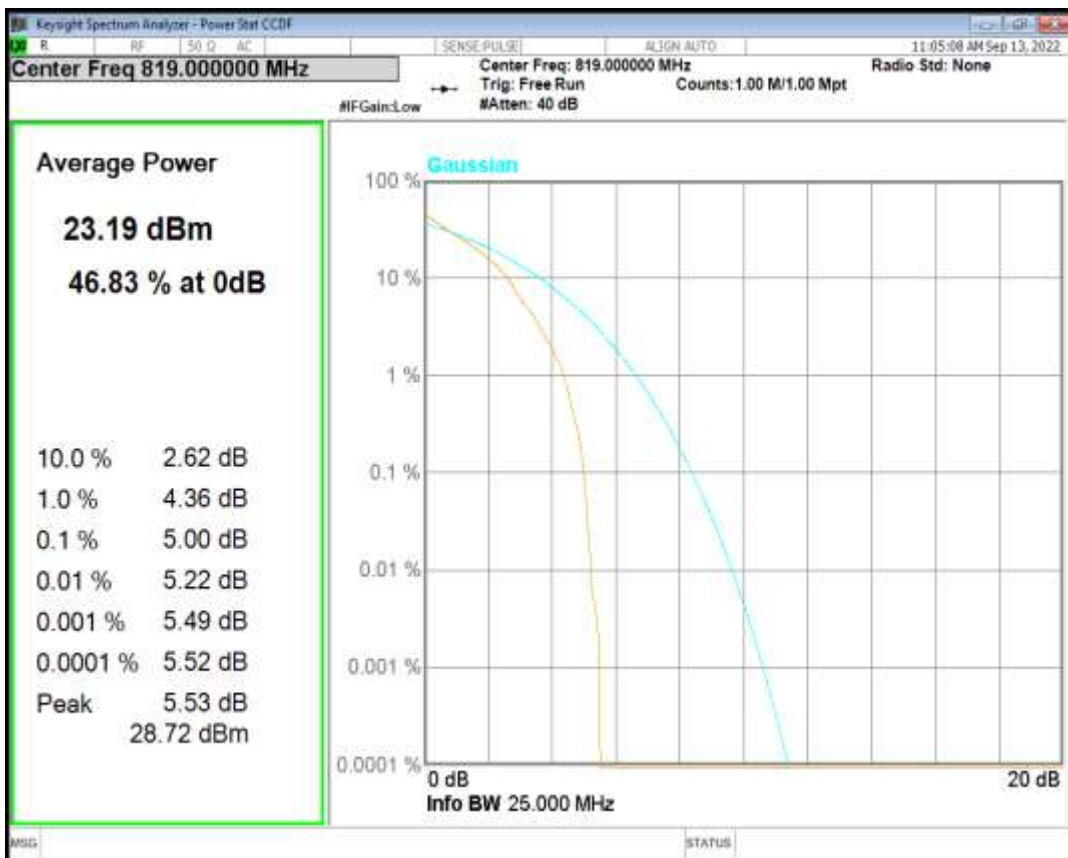

Band26(814-824) QPSK BW=10MHz Channel=26740 RB Size=1 Position=#0