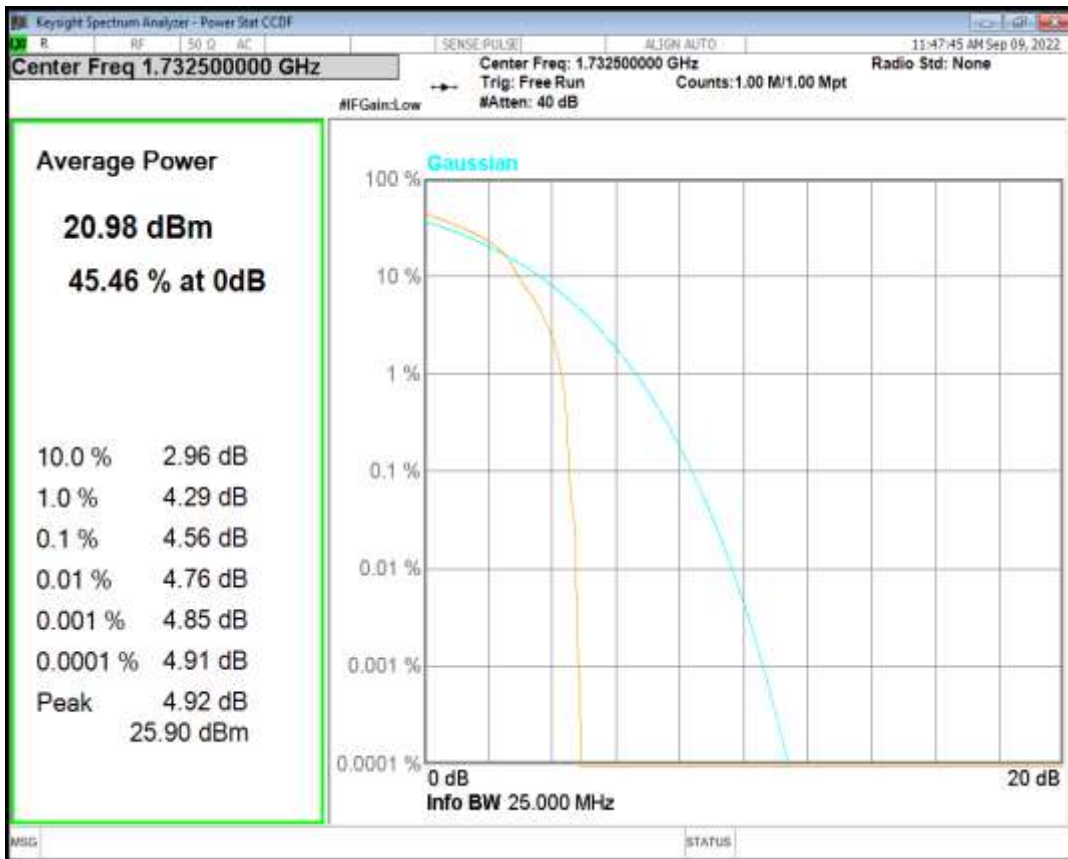

Band4 QPSK BW=3MHz Channel=20175 RB Size=1 Position=#0

Band4 QAM16 BW=3MHz Channel=20175 RB Size=1 Position=#0

Band4 QPSK BW=5MHz Channel=20175 RB Size=1 Position=#0

Band4 QAM16 BW=5MHz Channel=20175 RB Size=1 Position=#0