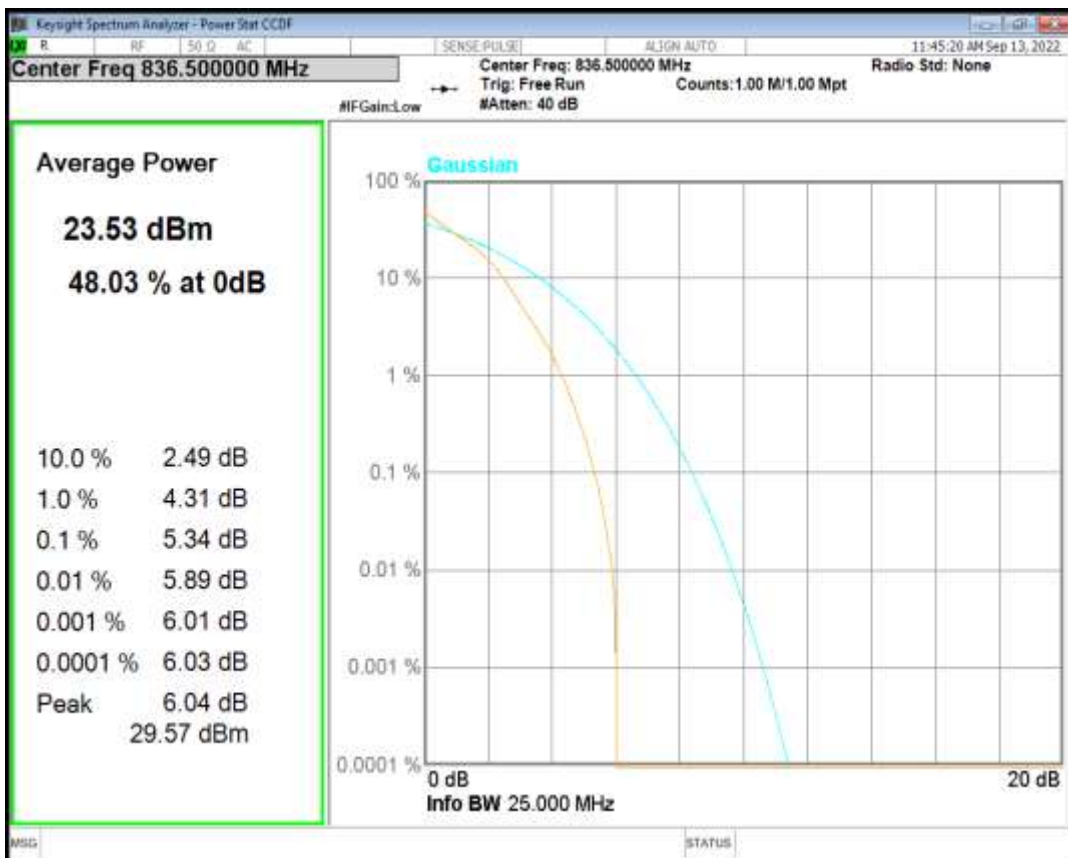

Band26(824-849) QPSK BW=1.4MHz Channel=26915 RB Size=1 Position=#0