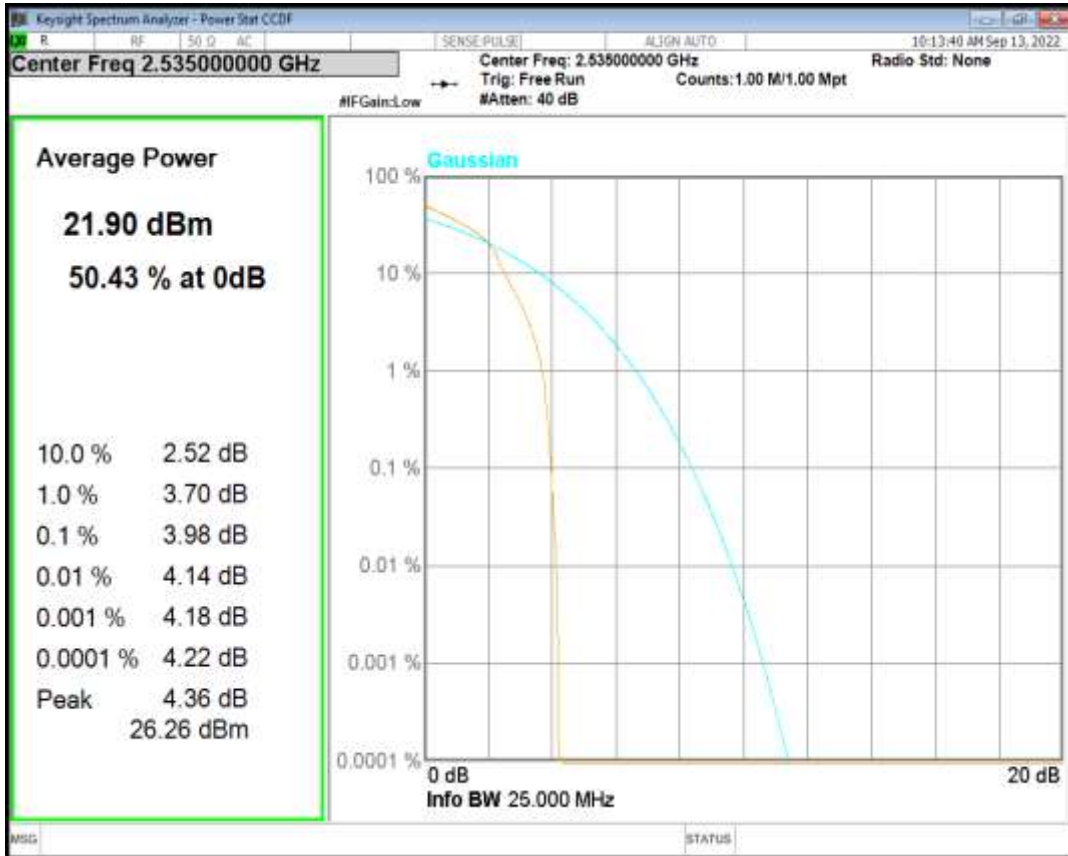

Band7 QAM16 BW=15MHz Channel=21100 RB Size=1 Position=#0