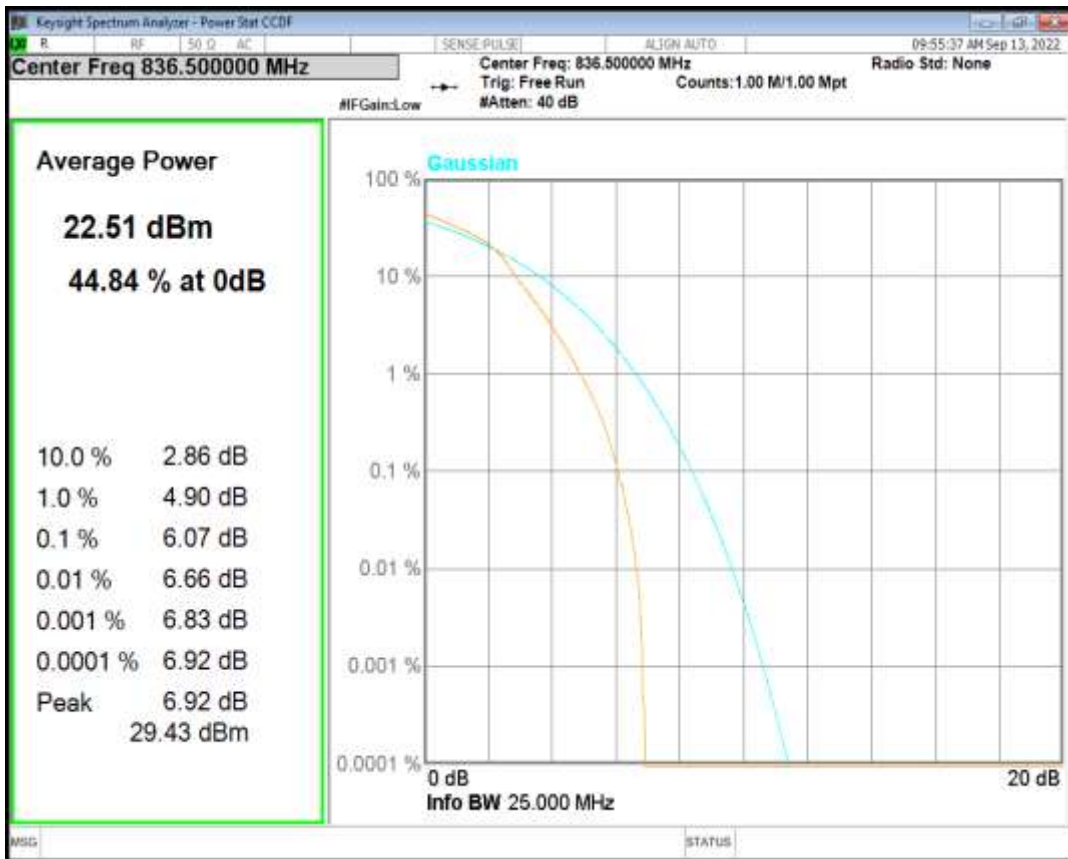

Band5 QAM16 BW=1.4MHz Channel=20525 RB Size=1 Position=#0