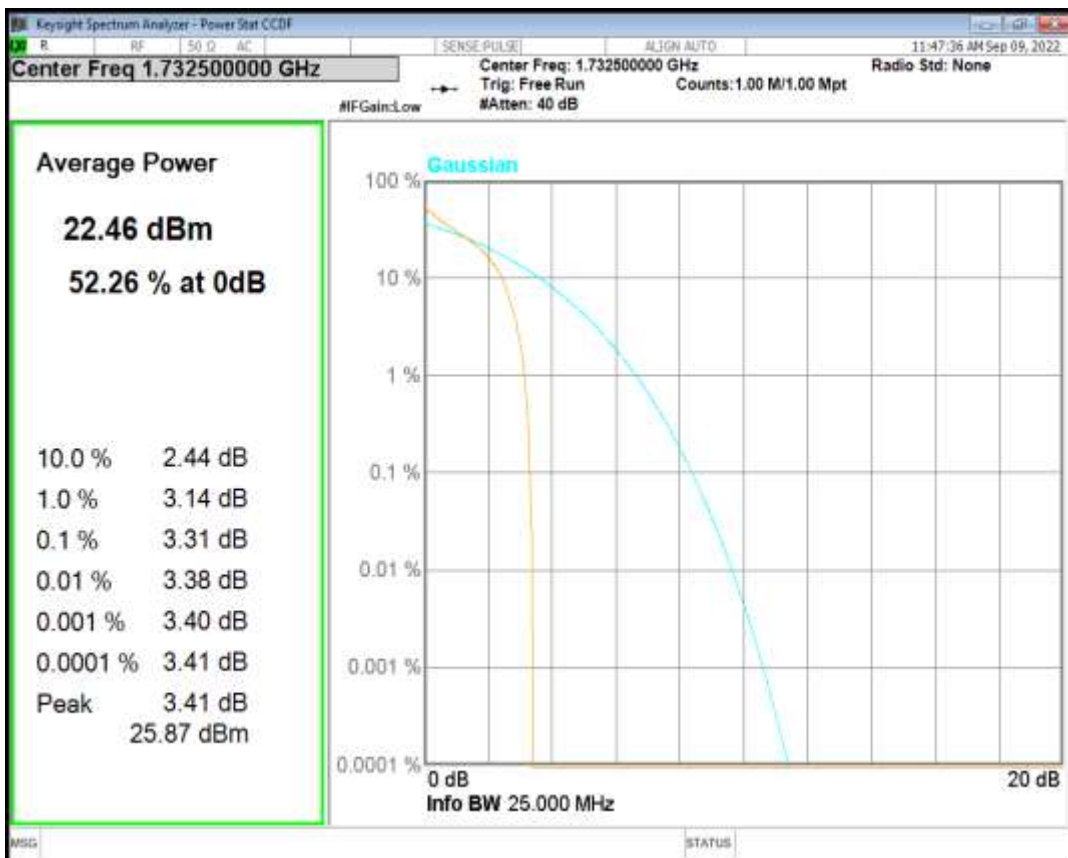

Band4 QPSK BW=3MHz Channel=20175 RB Size=1 Position=#0