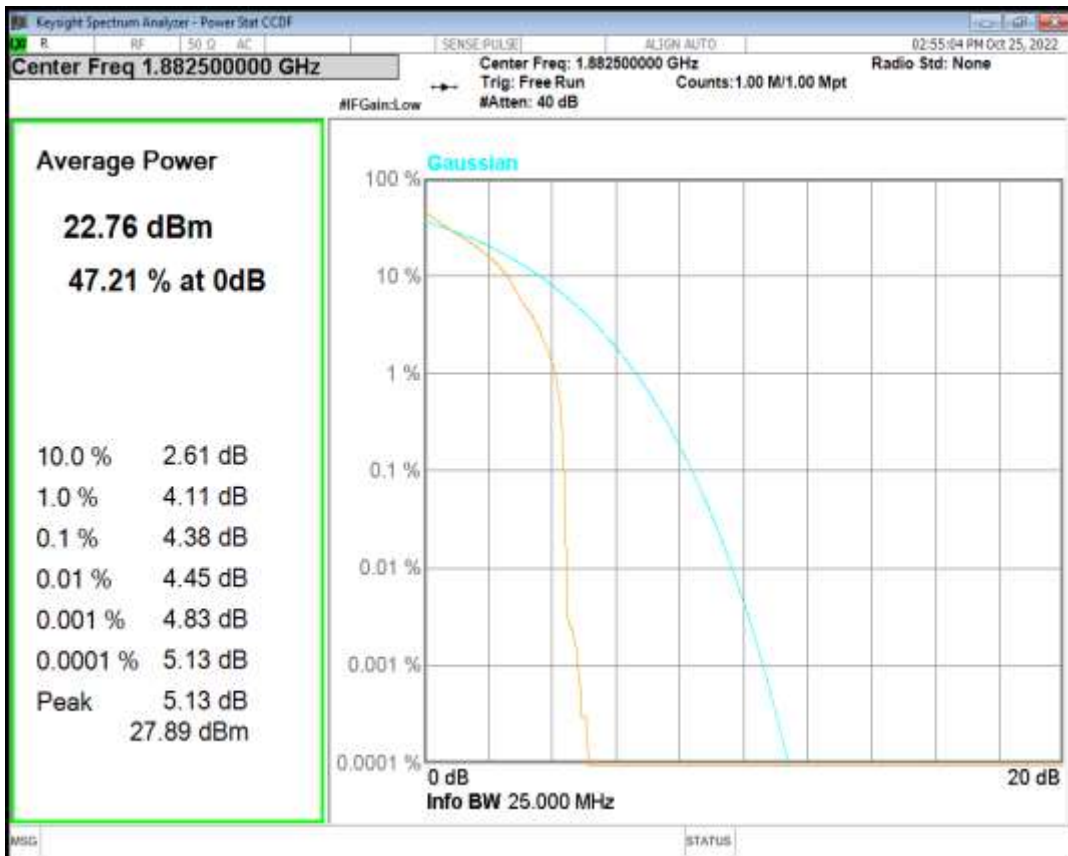

Band25 QPSK BW=15MHz Channel=26365 RB Size=1 Position=#0