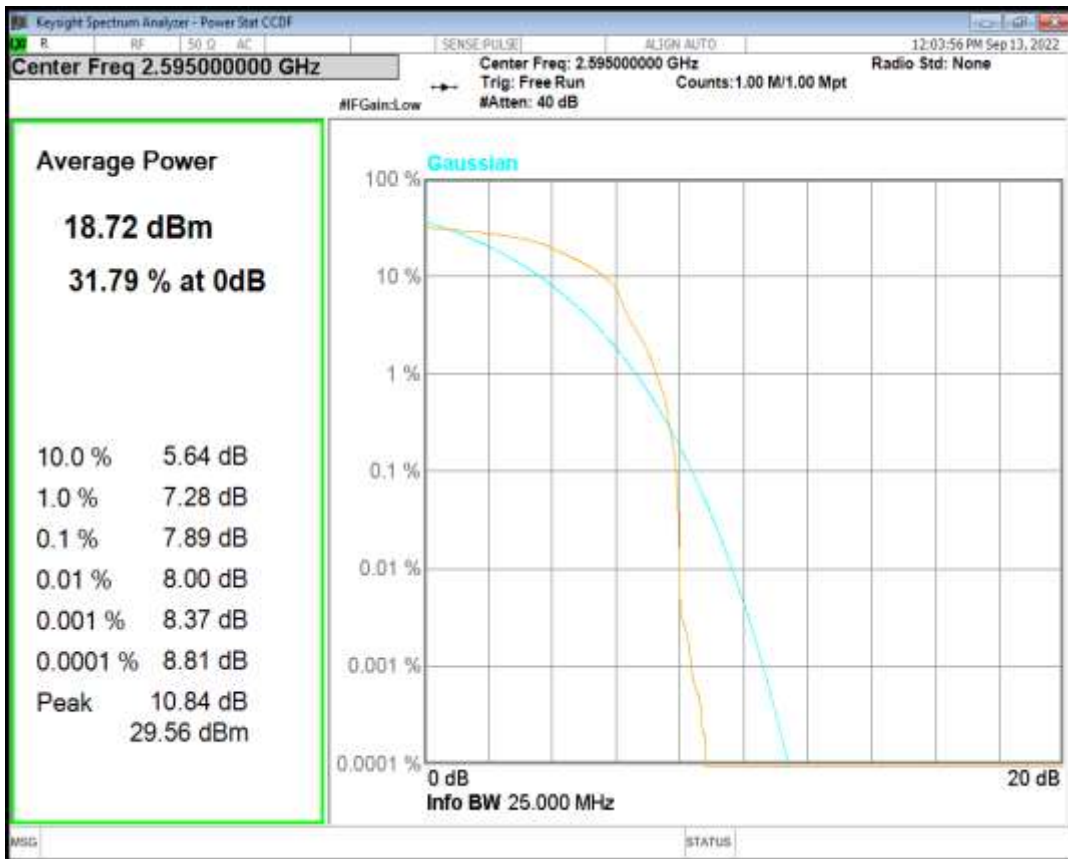

Band38 QAM16 BW=20MHz Channel=38000 RB Size=1 Position=#0