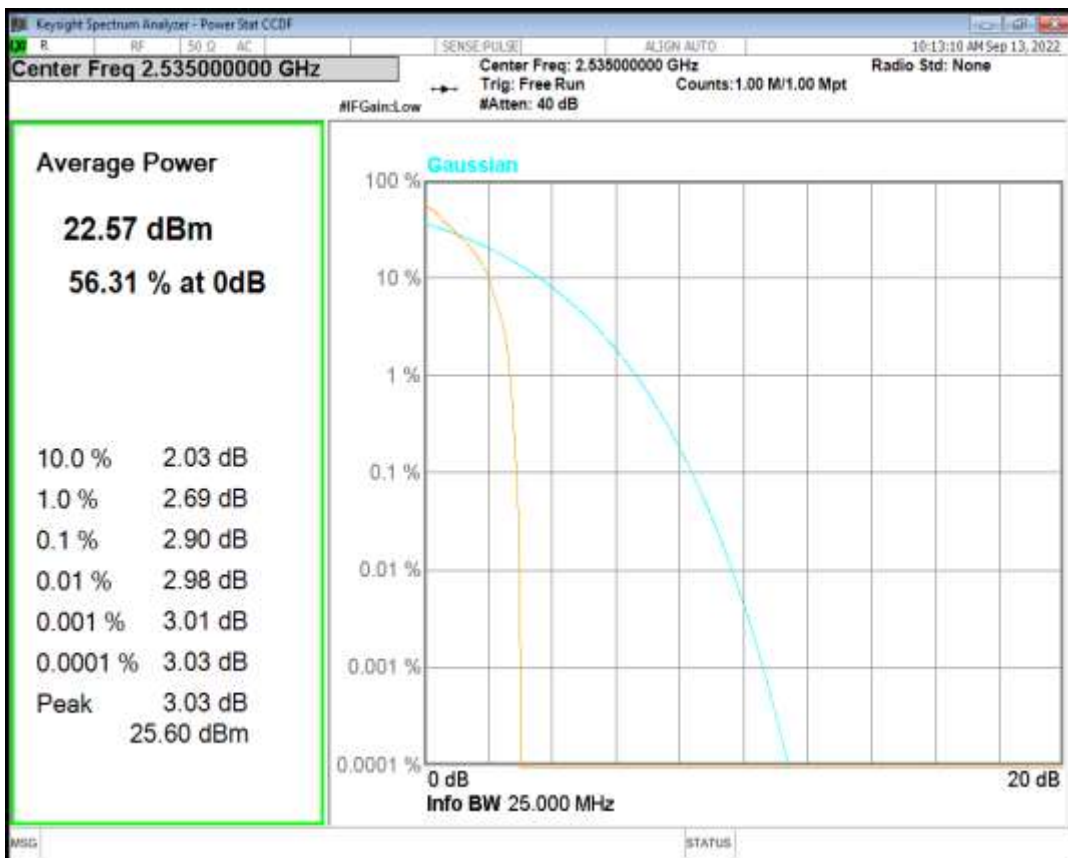

Band7 QPSK BW=5MHz Channel=21100 RB Size=1 Position=#0