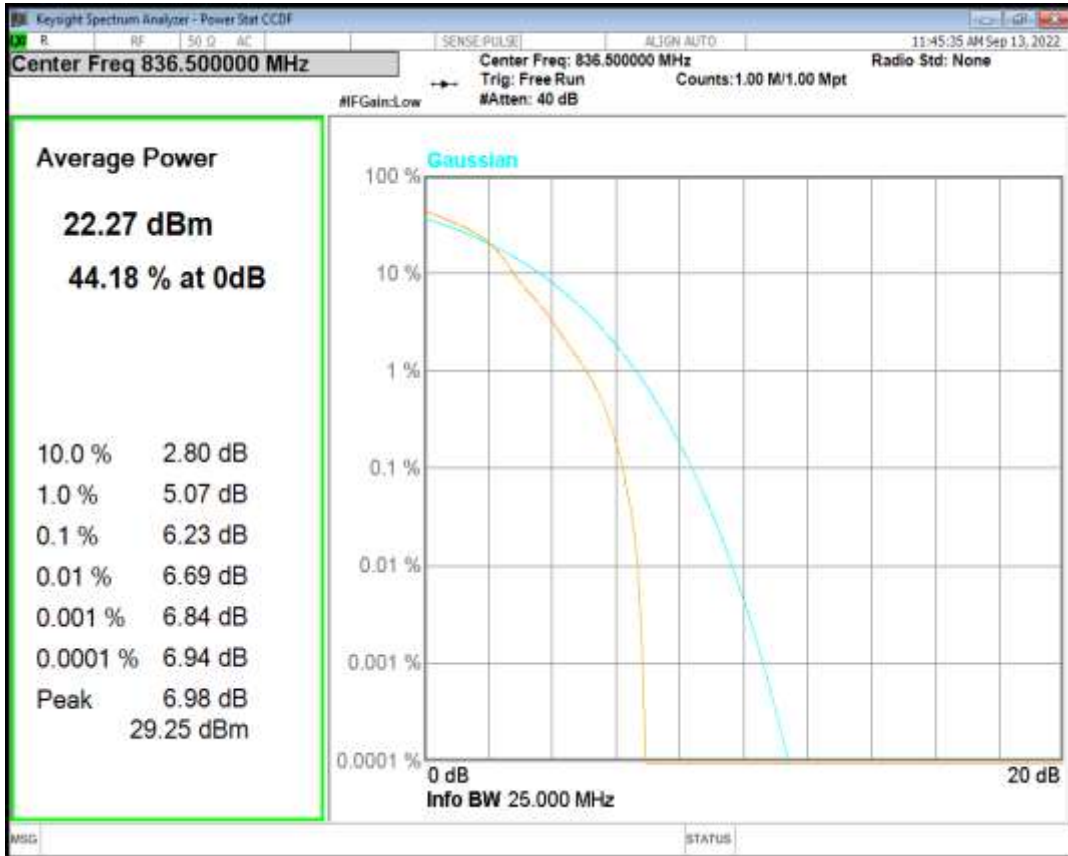

Band26(824-849) QPSK BW=1.4MHz Channel=26915 RB Size=1 Position=#0

Band26(824-849) QAM16 BW=1.4MHz Channel=26915 RB Size=1 Position=#0

Band26(824-849) QPSK BW=3MHz Channel=26915 RB Size=1 Position=#0

Band26(824-849) QAM16 BW=3MHz Channel=26915 RB Size=1 Position=#0