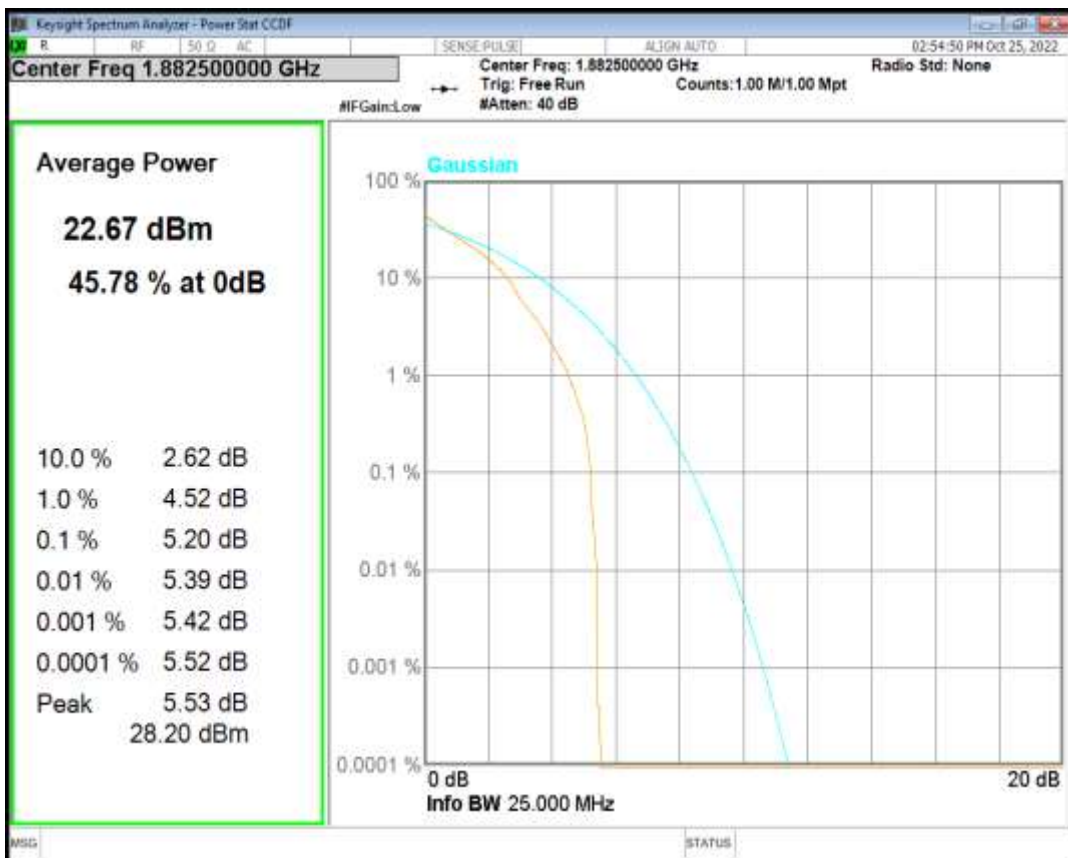

Band25 QPSK BW=10MHz Channel=26365 RB Size=1 Position=#0