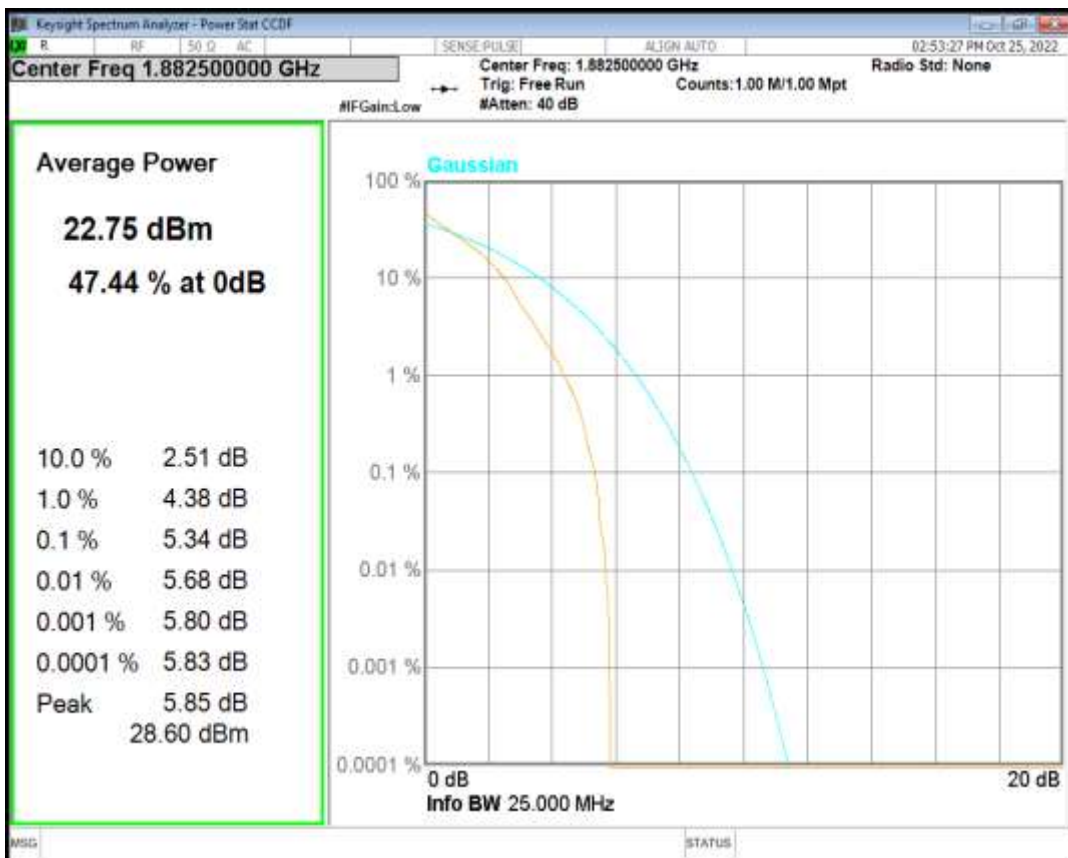

Band25 QPSK BW=1.4MHz Channel=26365 RB Size=1 Position=#0