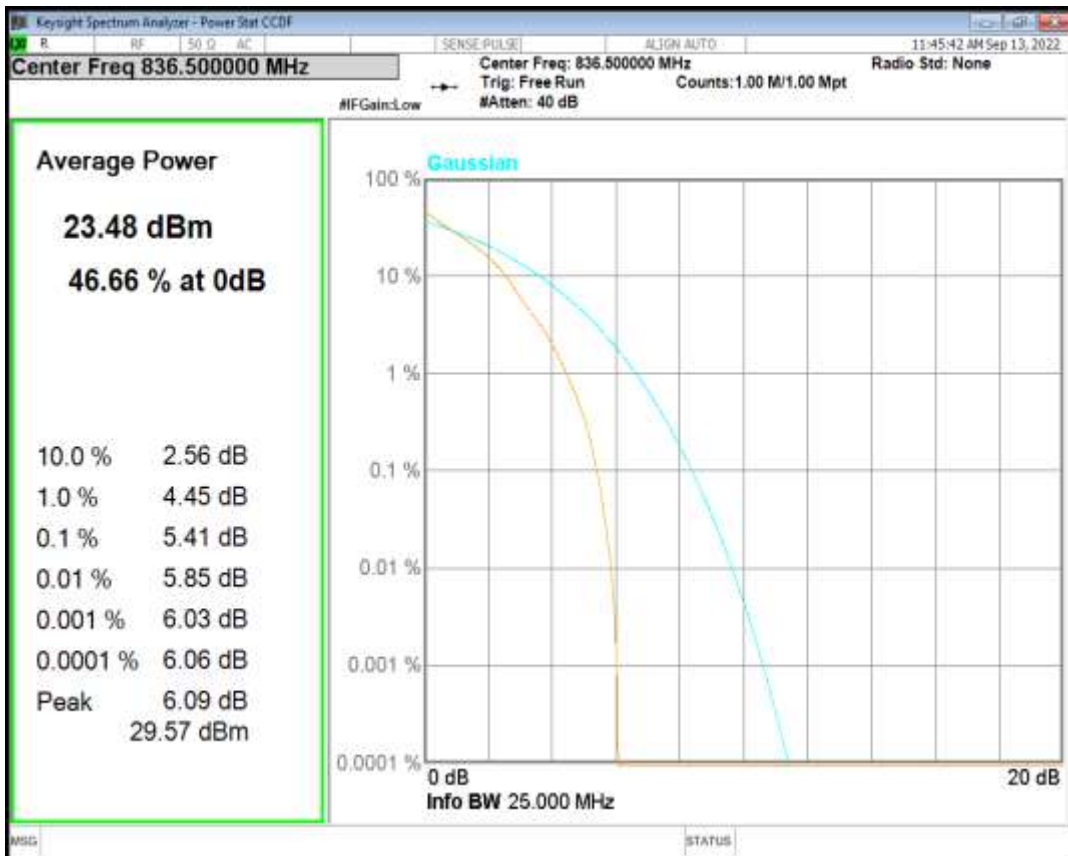

Band26(824-849) QPSK BW=5MHz Channel=26915 RB Size=1 Position=#0