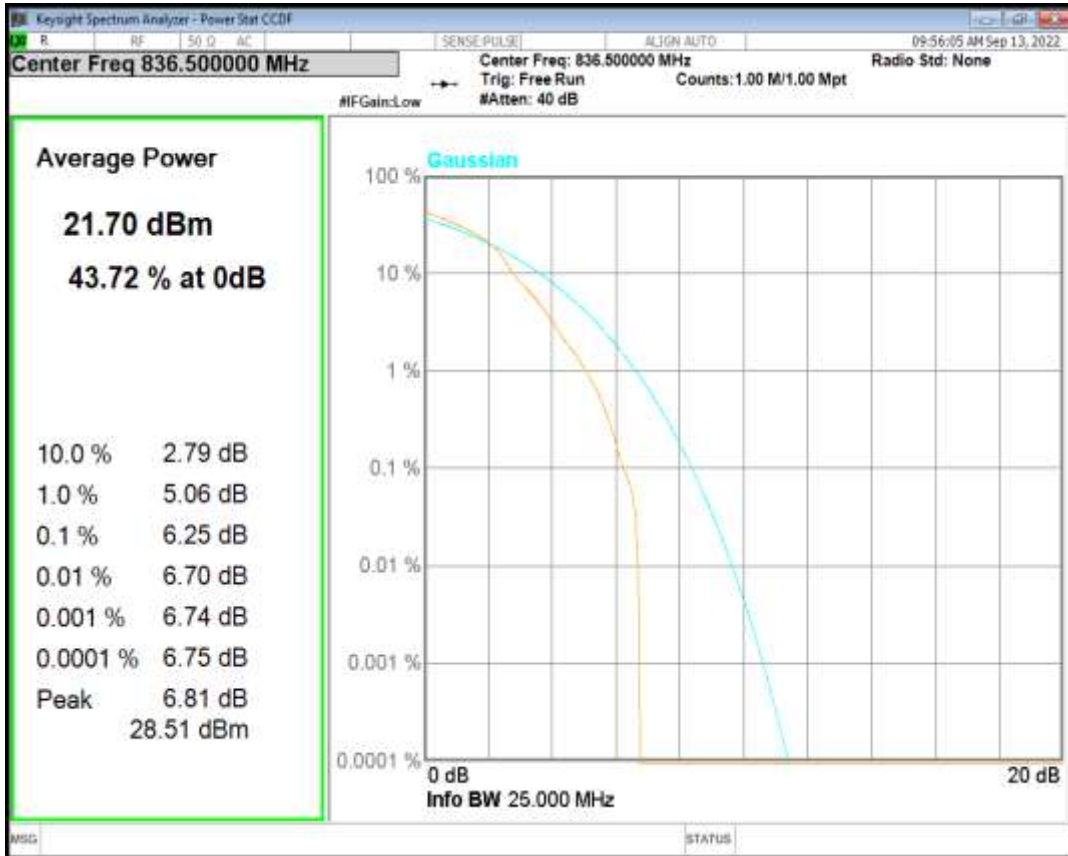

Band5 QPSK BW=5MHz Channel=20525 RB Size=1 Position=#0

Band5 QAM16 BW=5MHz Channel=20525 RB Size=1 Position=#0

Band5 QPSK BW=10MHz Channel=20525 RB Size=1 Position=#0

Band5 QAM16 BW=10MHz Channel=20525 RB Size=1 Position=#0