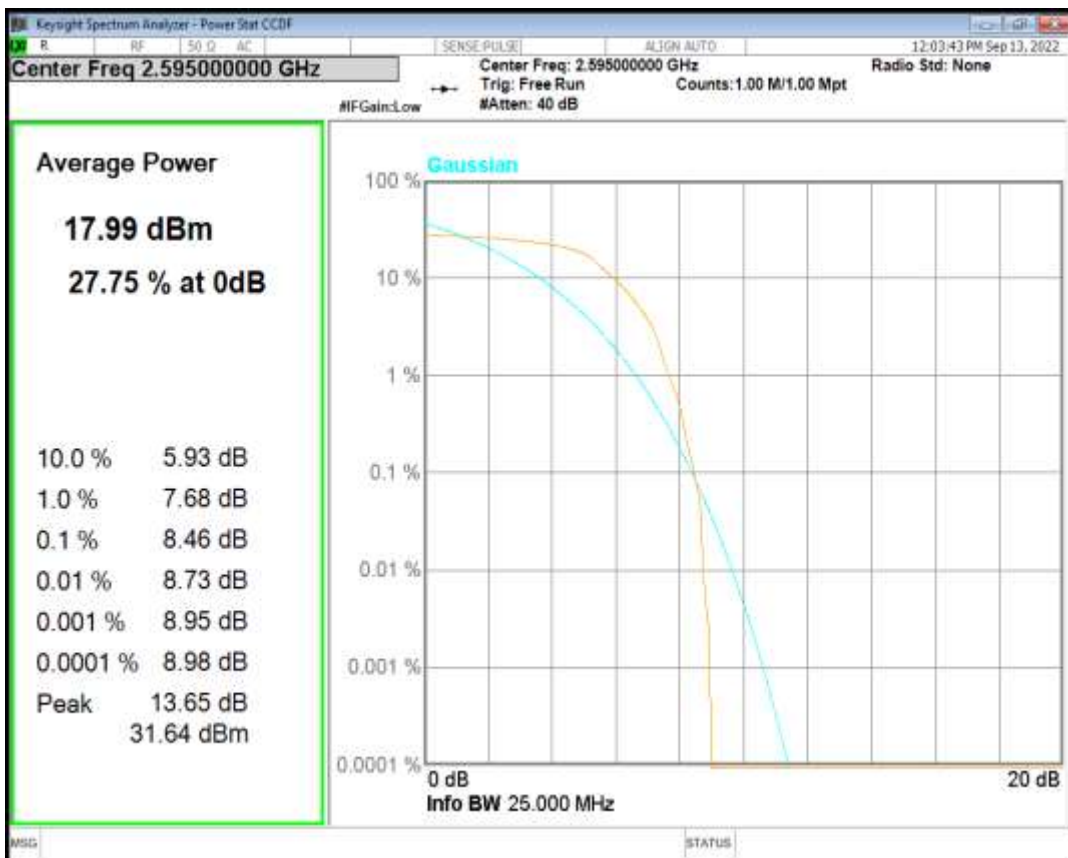

Band38 QPSK BW=15MHz Channel=38000 RB Size=1 Position=#0