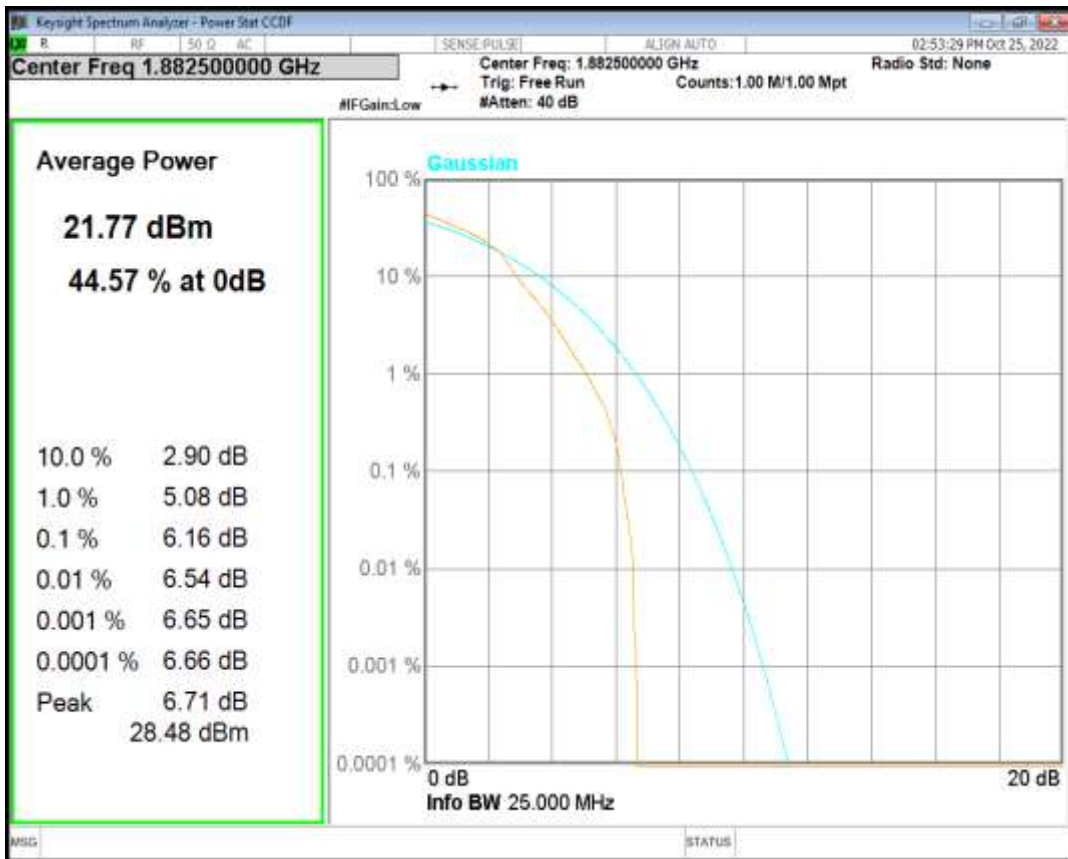

Band25 QAM16 BW=1.4MHz Channel=26365 RB Size=1 Position=#0