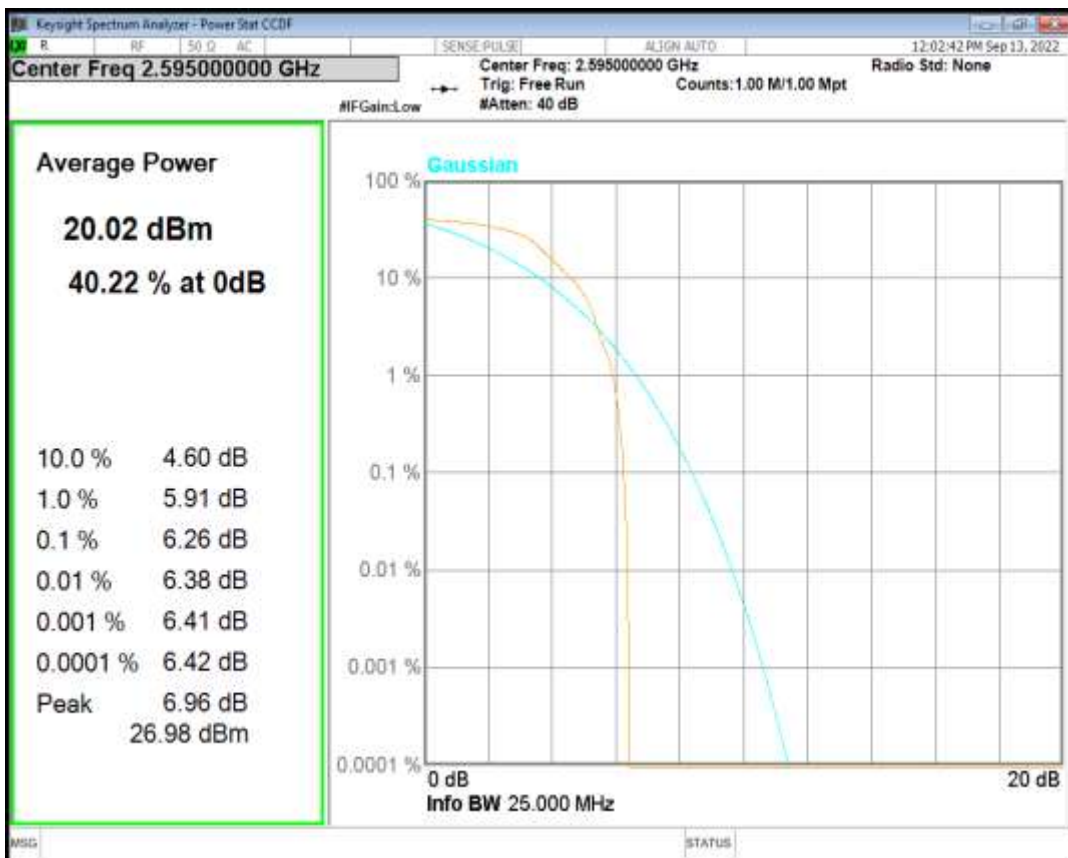

Band38 QPSK BW=5MHz Channel=38000 RB Size=1 Position=#0