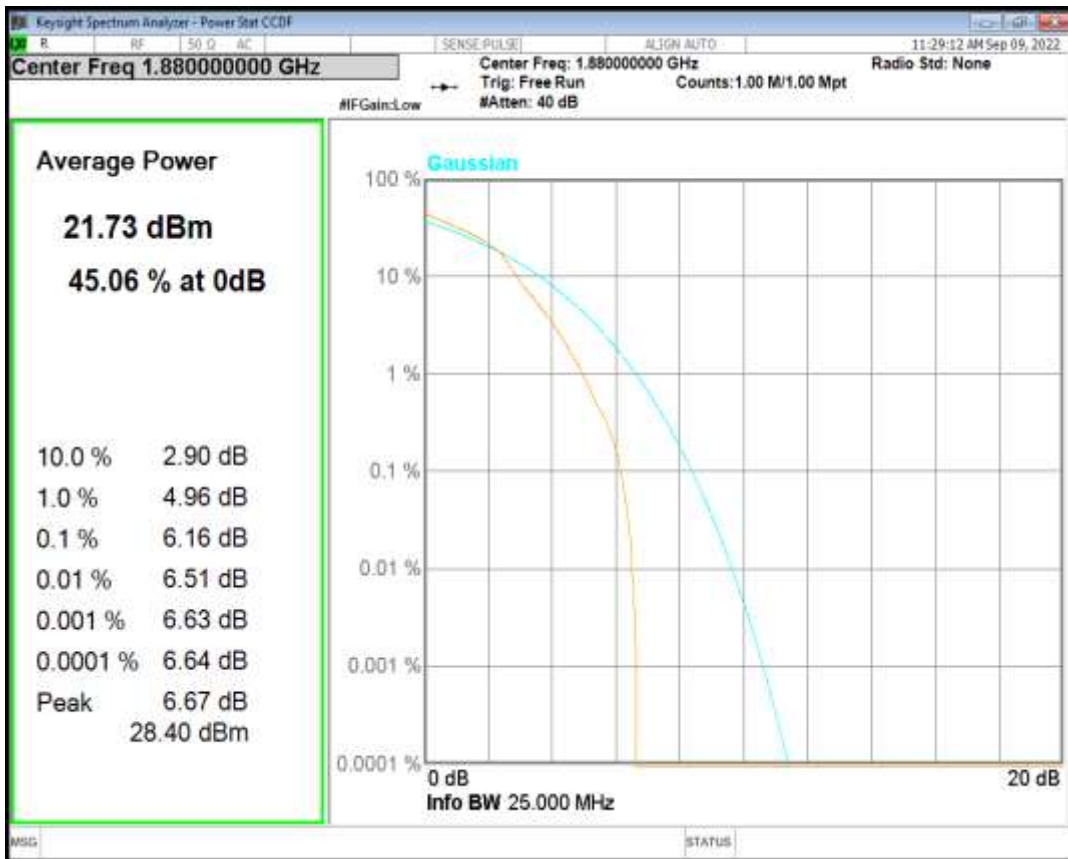

Band2 QAM16 BW=1.4MHz Channel=18900 RB Size=1 Position=#0