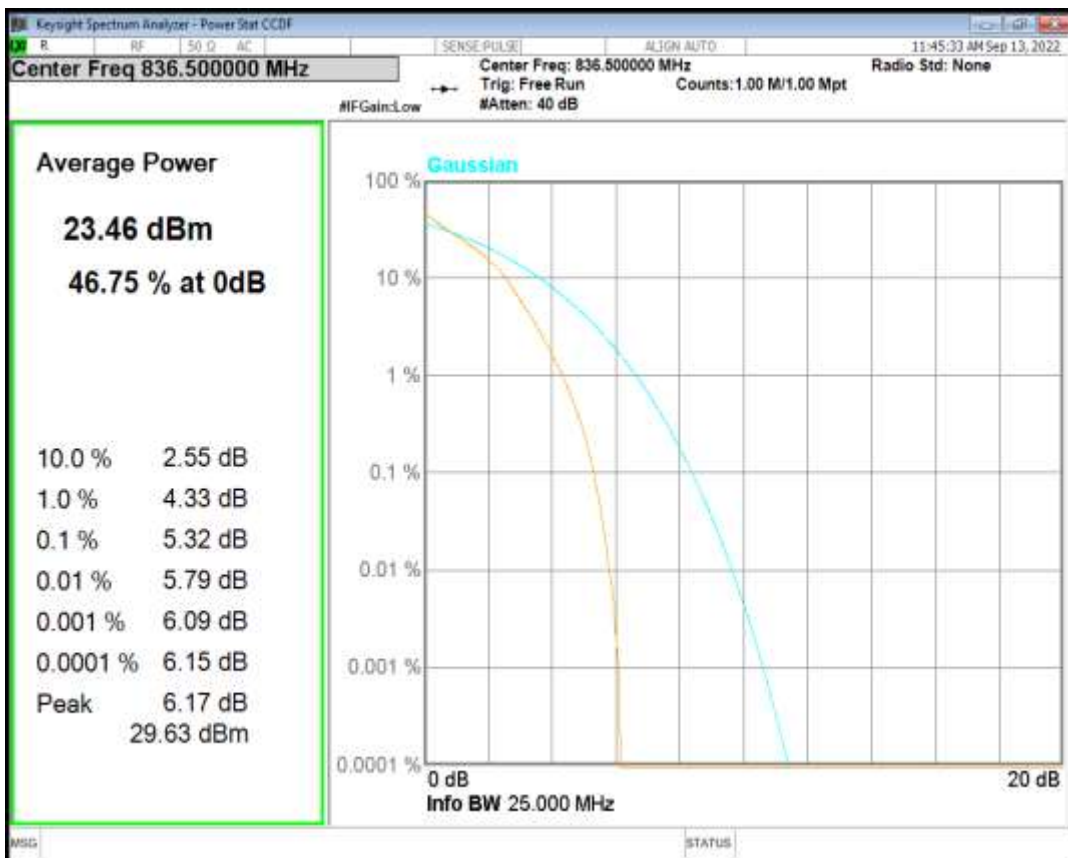

Band26(824-849) QPSK BW=3MHz Channel=26915 RB Size=1 Position=#0