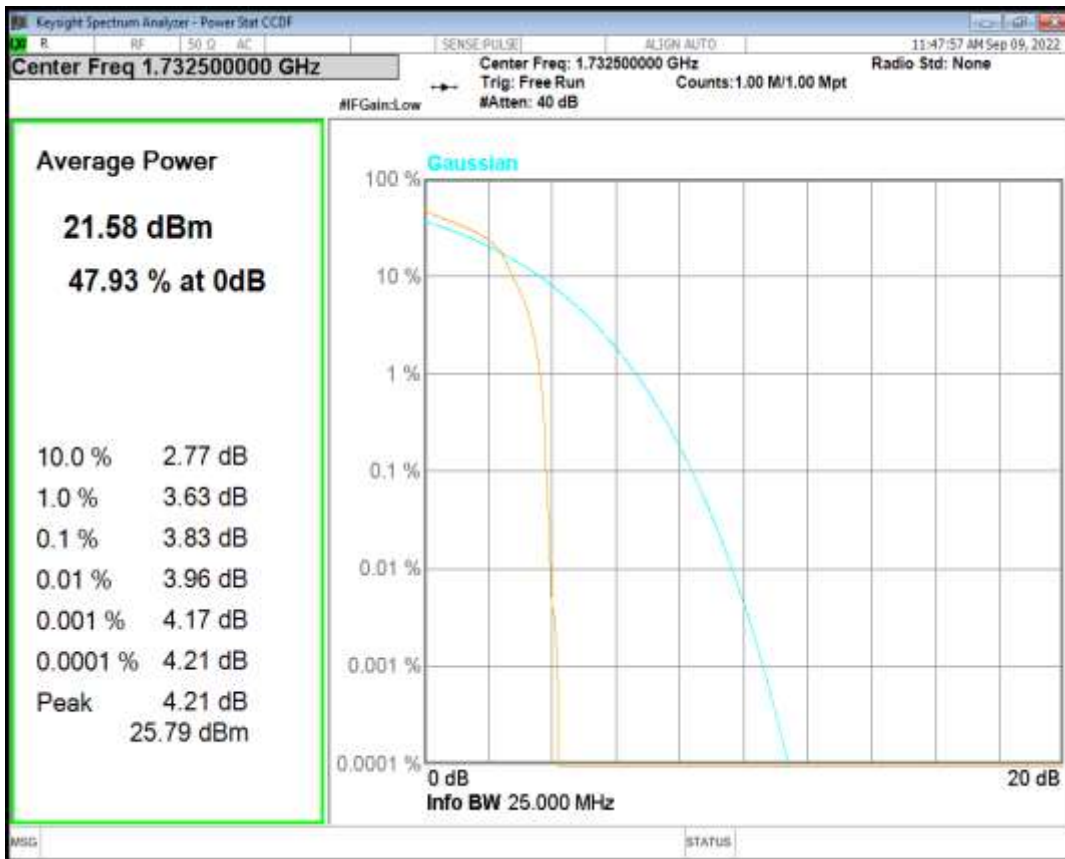

Band4 QAM16 BW=10MHz Channel=20175 RB Size=1 Position=#0