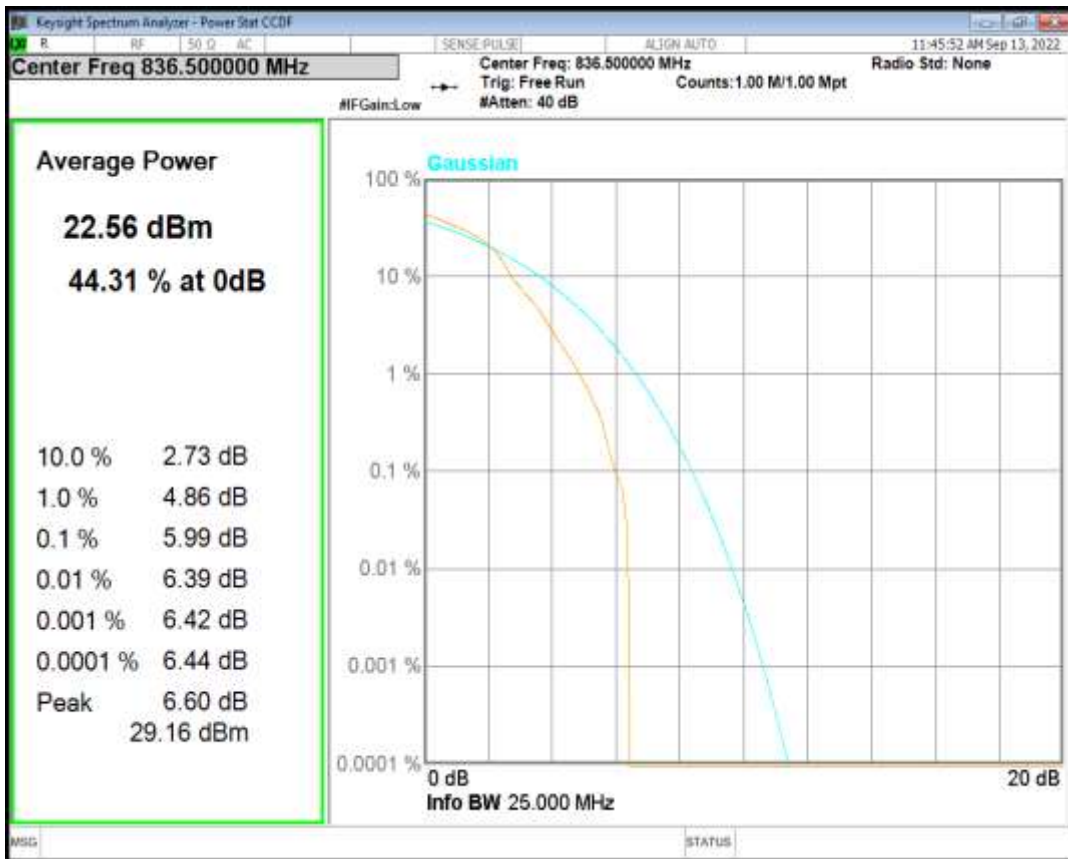

Band26(824-849) QPSK BW=5MHz Channel=26915 RB Size=1 Position=#0

Band26(824-849) QAM16 BW=5MHz Channel=26915 RB Size=1 Position=#0

Band26(824-849) QPSK BW=10MHz Channel=26915 RB Size=1 Position=#0

Band26(824-849) QAM16 BW=10MHz Channel=26915 RB Size=1 Position=#0