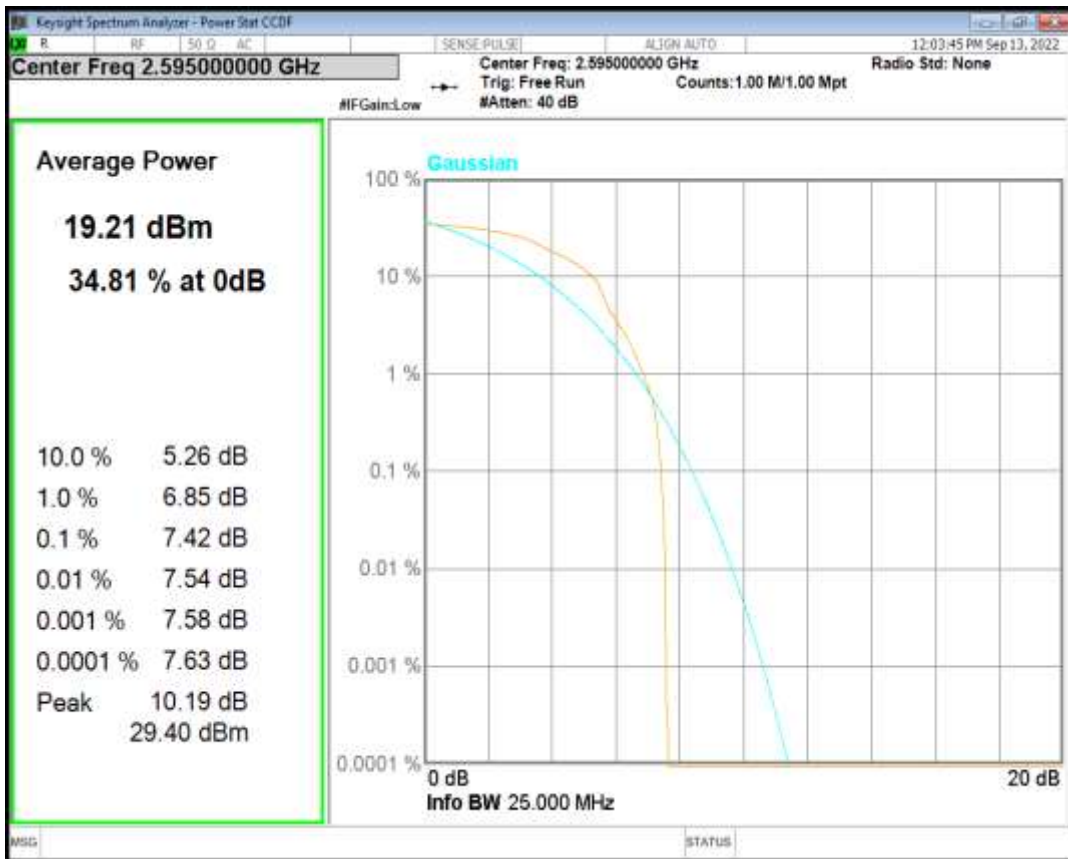

Band38 QPSK BW=10MHz Channel=38000 RB Size=1 Position=#0

Band38 QAM16 BW=10MHz Channel=38000 RB Size=1 Position=#0

Band38 QPSK BW=15MHz Channel=38000 RB Size=1 Position=#0

Band38 QAM16 BW=15MHz Channel=38000 RB Size=1 Position=#0