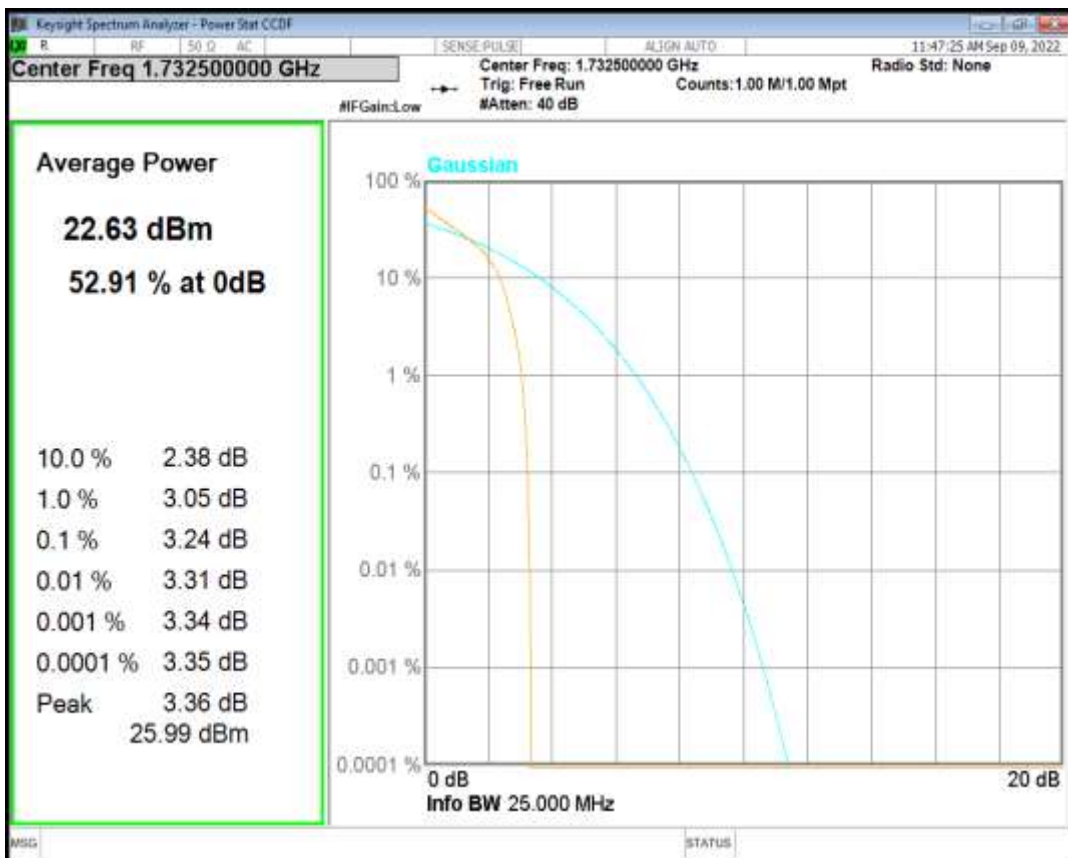

Band4 QPSK BW=1.4MHz Channel=20175 RB Size=1 Position=#0