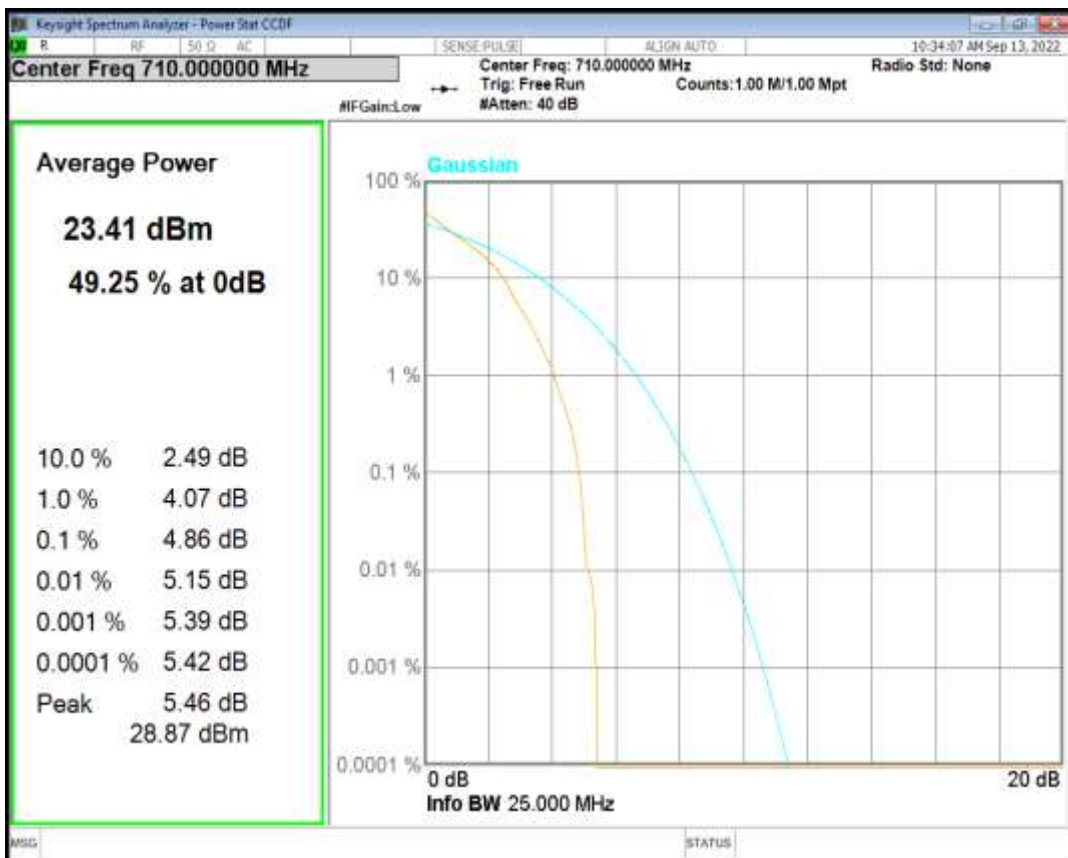

Band17 QPSK BW=10MHz Channel=23790 RB Size=1 Position=#0