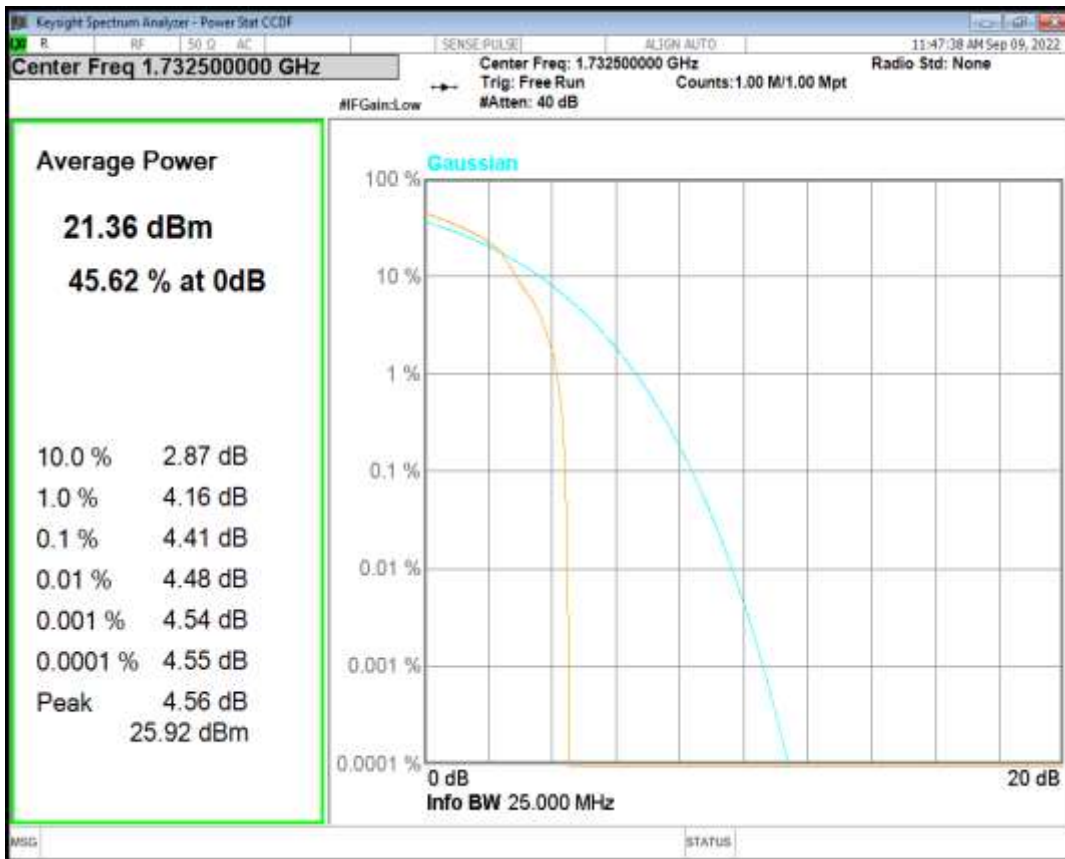

Band4 QAM16 BW=3MHz Channel=20175 RB Size=1 Position=#0