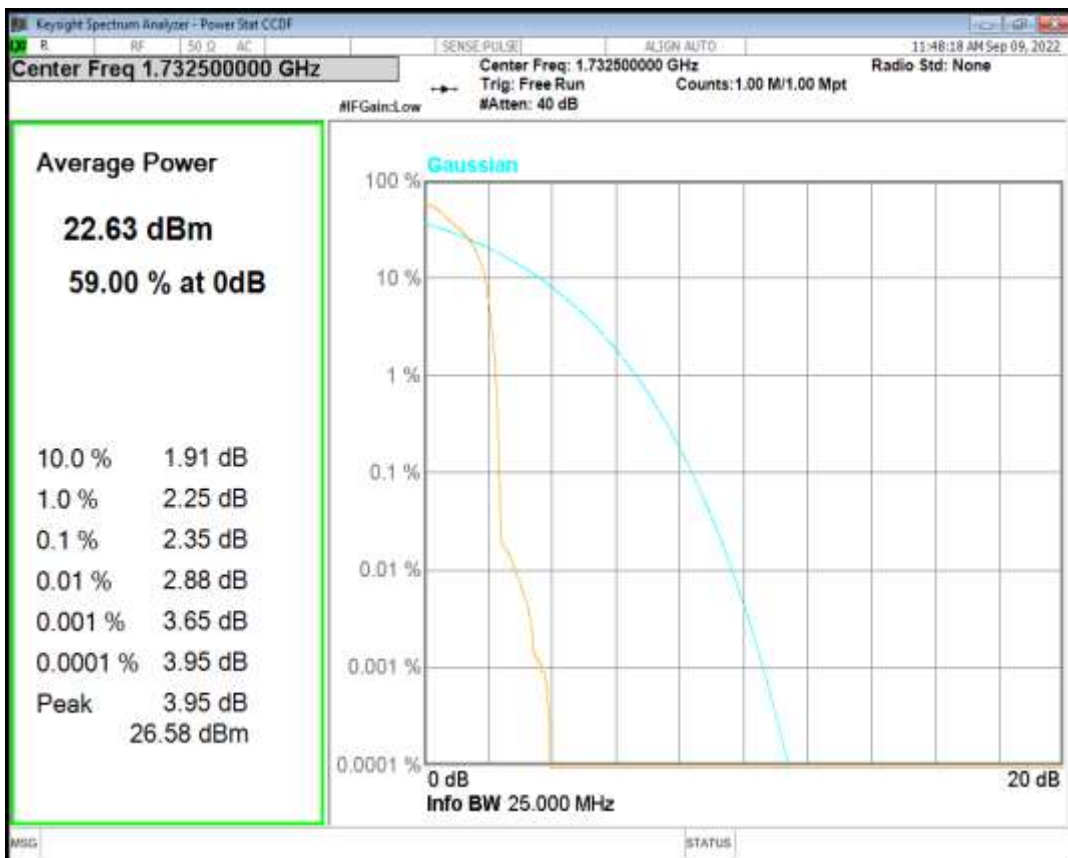

Band4 QPSK BW=20MHz Channel=20175 RB Size=1 Position=#0