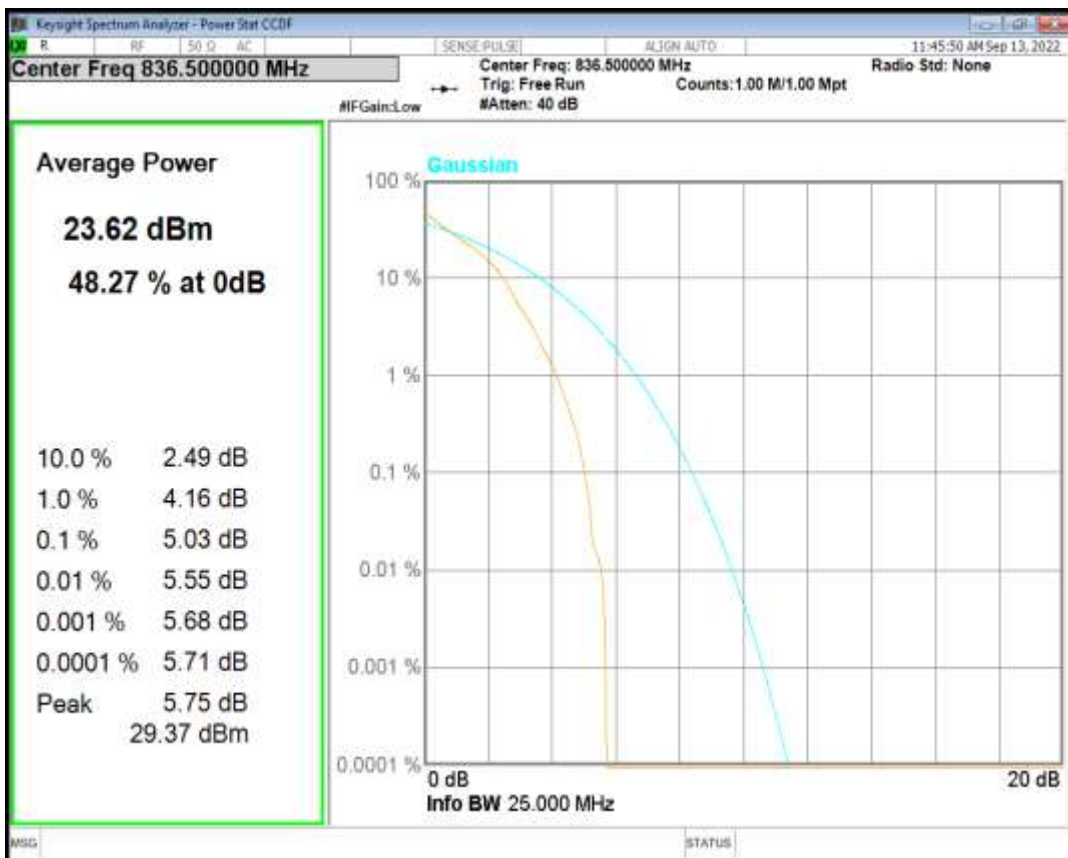

Band26(824-849) QPSK BW=10MHz Channel=26915 RB Size=1 Position=#0