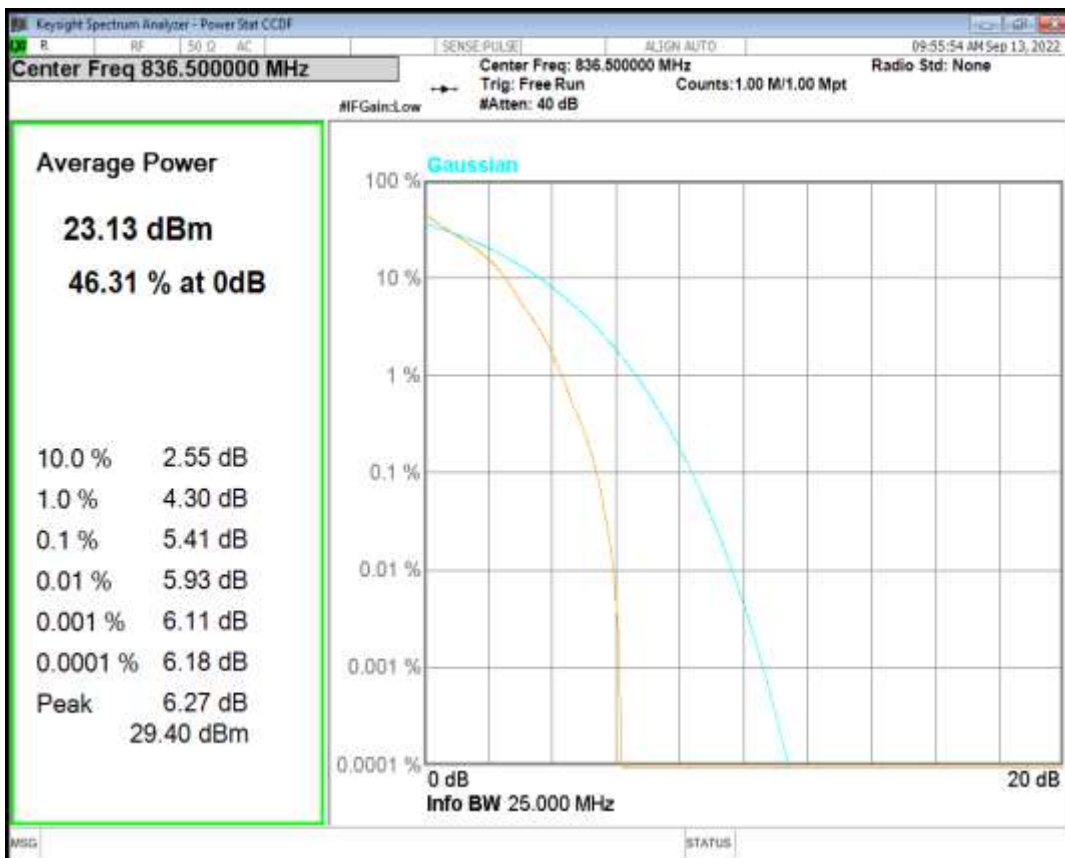

Band5 QPSK BW=5MHz Channel=20525 RB Size=1 Position=#0