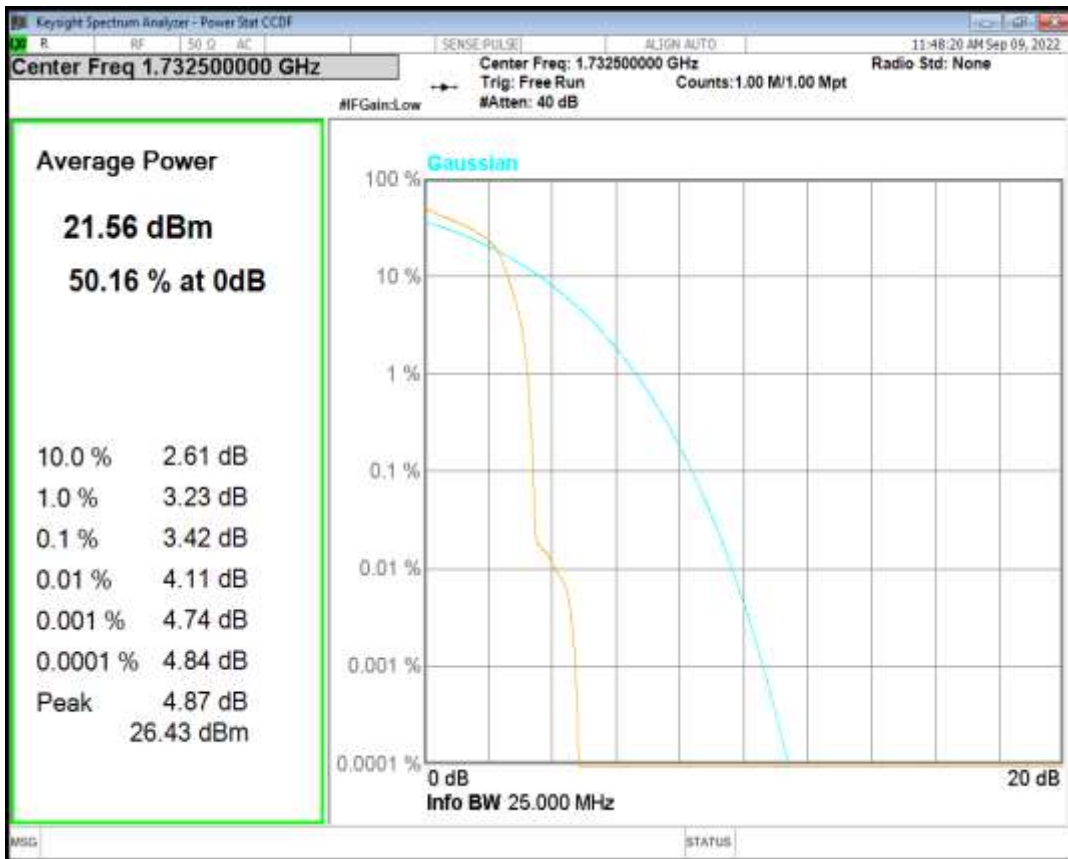

Band4 QAM16 BW=20MHz Channel=20175 RB Size=1 Position=#0