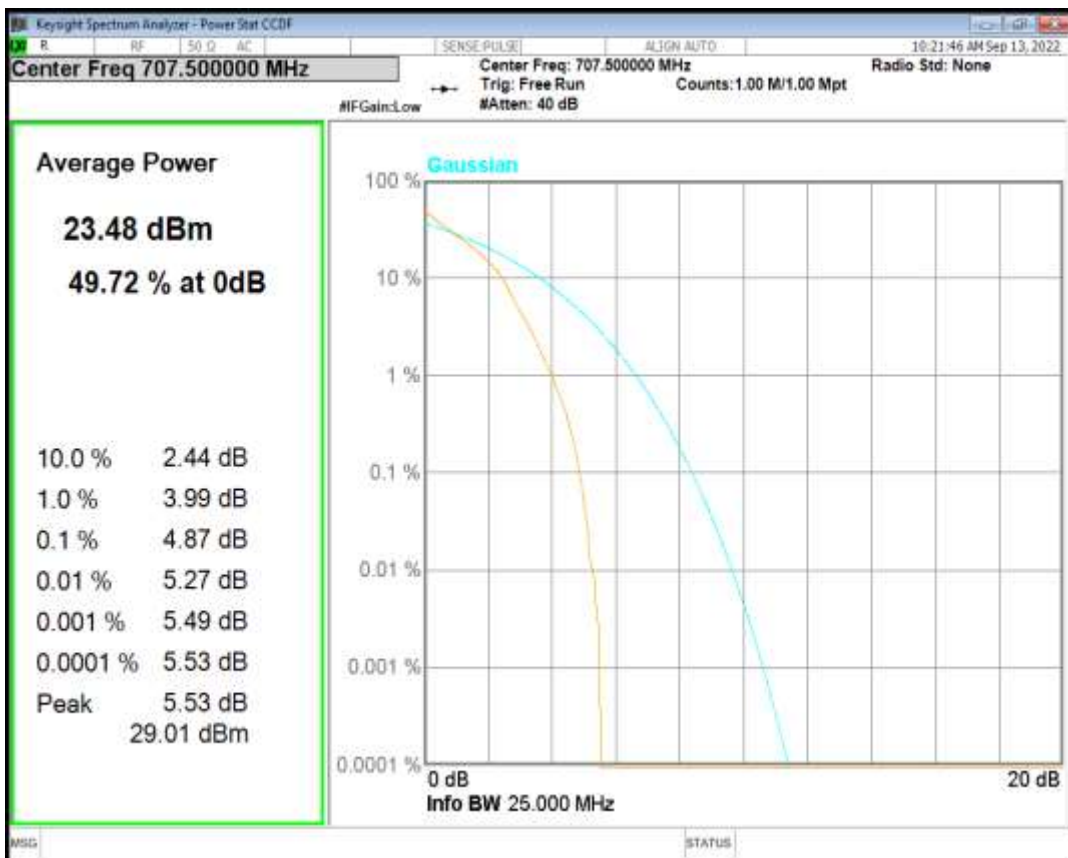

Band12 QPSK BW=3MHz Channel=23095 RB Size=1 Position=#0