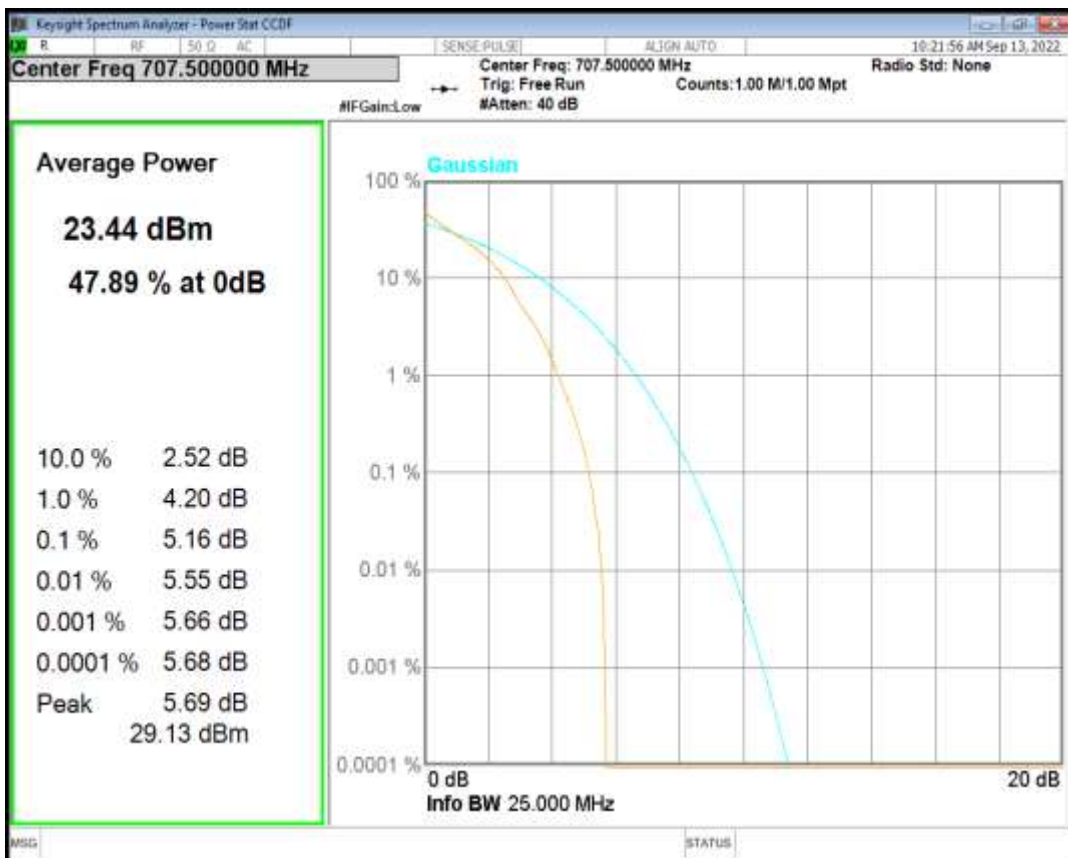

Band12 QPSK BW=5MHz Channel=23095 RB Size=1 Position=#0