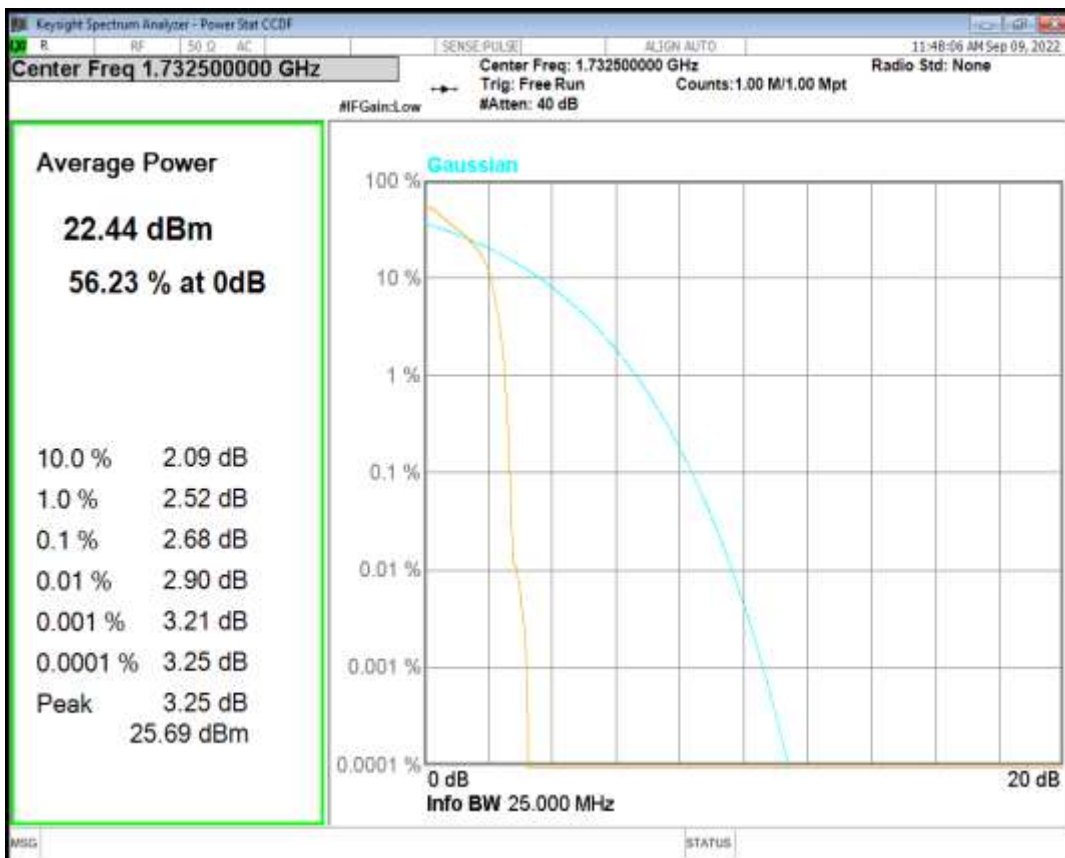

Band4 QPSK BW=15MHz Channel=20175 RB Size=1 Position=#0