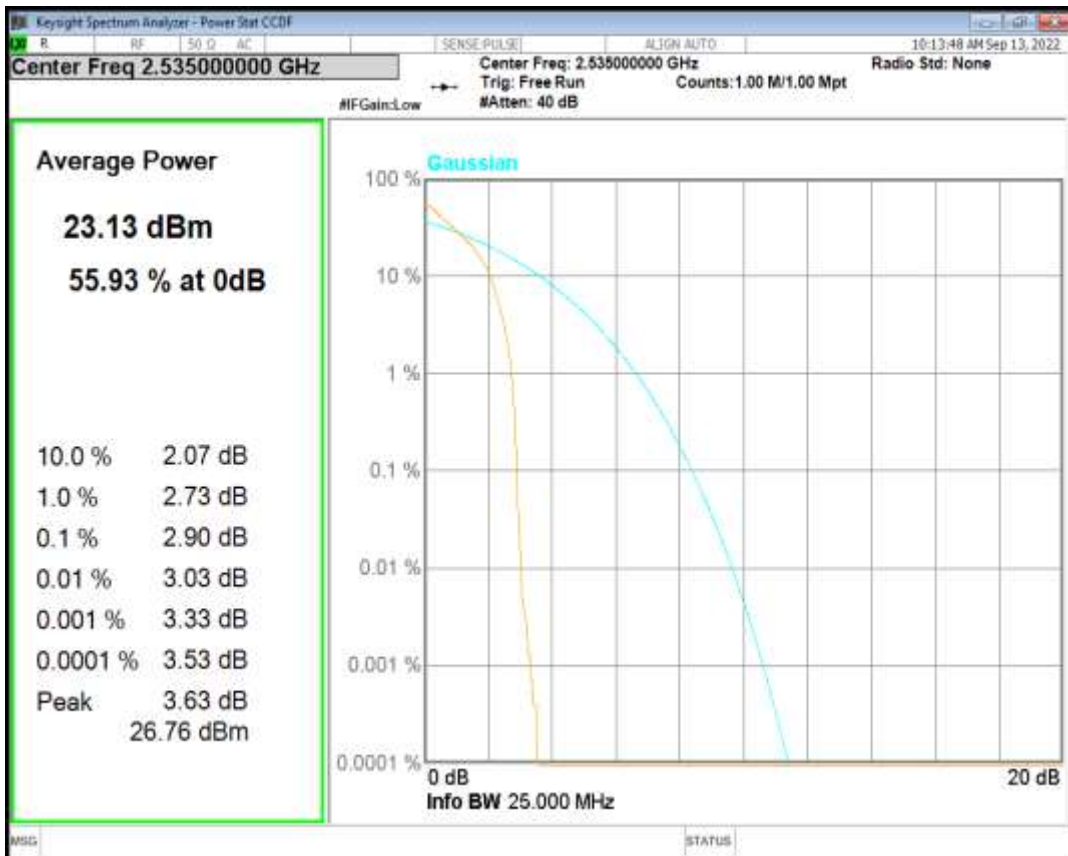

Band7 QPSK BW=20MHz Channel=21100 RB Size=1 Position=#0

Band7 QAM16 BW=20MHz Channel=21100 RB Size=1 Position=#0