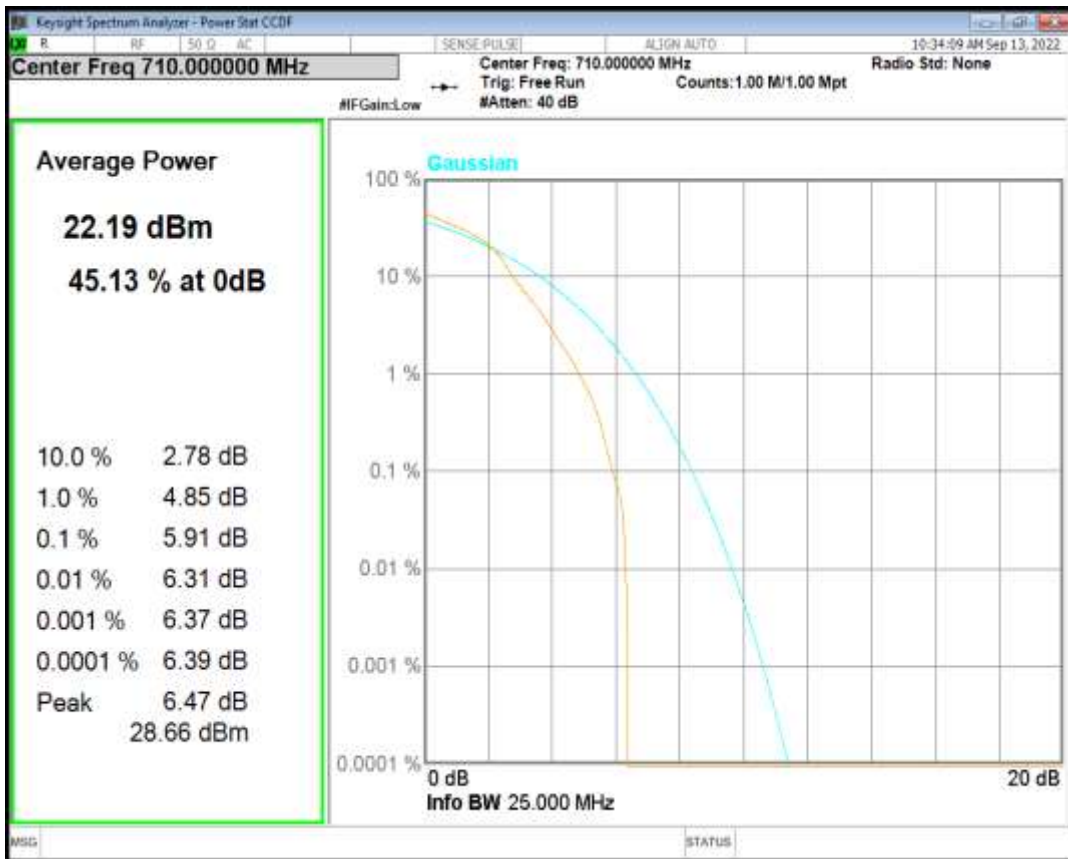

Band17 QPSK BW=5MHz Channel=23790 RB Size=1 Position=#0

Band17 QAM16 BW=5MHz Channel=23790 RB Size=1 Position=#0

Band17 QPSK BW=10MHz Channel=23790 RB Size=1 Position=#0

Band17 QAM16 BW=10MHz Channel=23790 RB Size=1 Position=#0