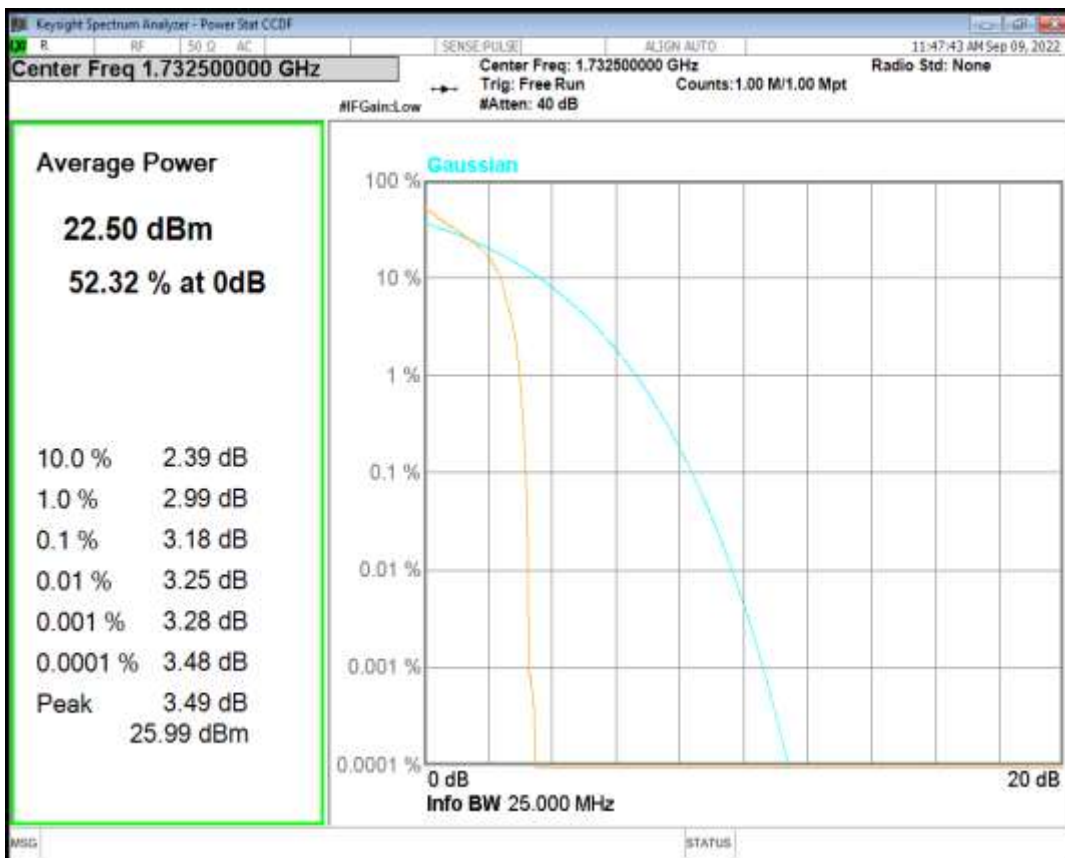

Band4 QPSK BW=5MHz Channel=20175 RB Size=1 Position=#0