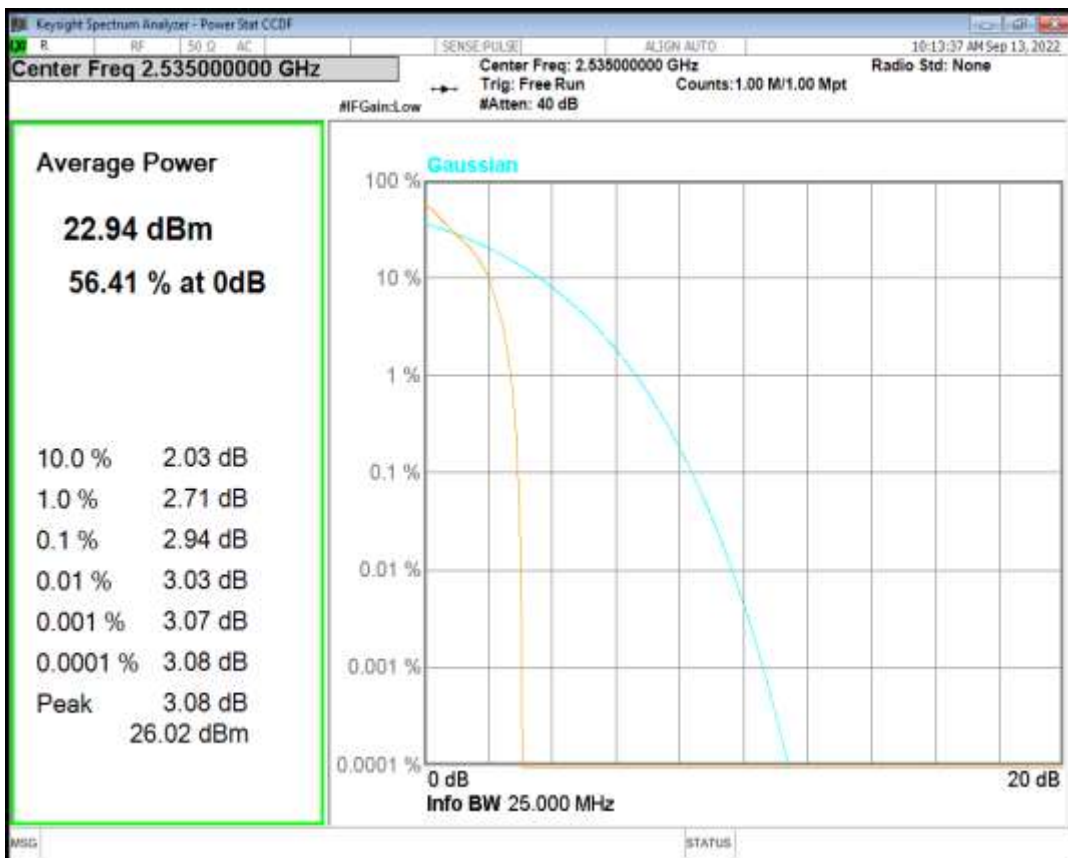

Band7 QPSK BW=15MHz Channel=21100 RB Size=1 Position=#0