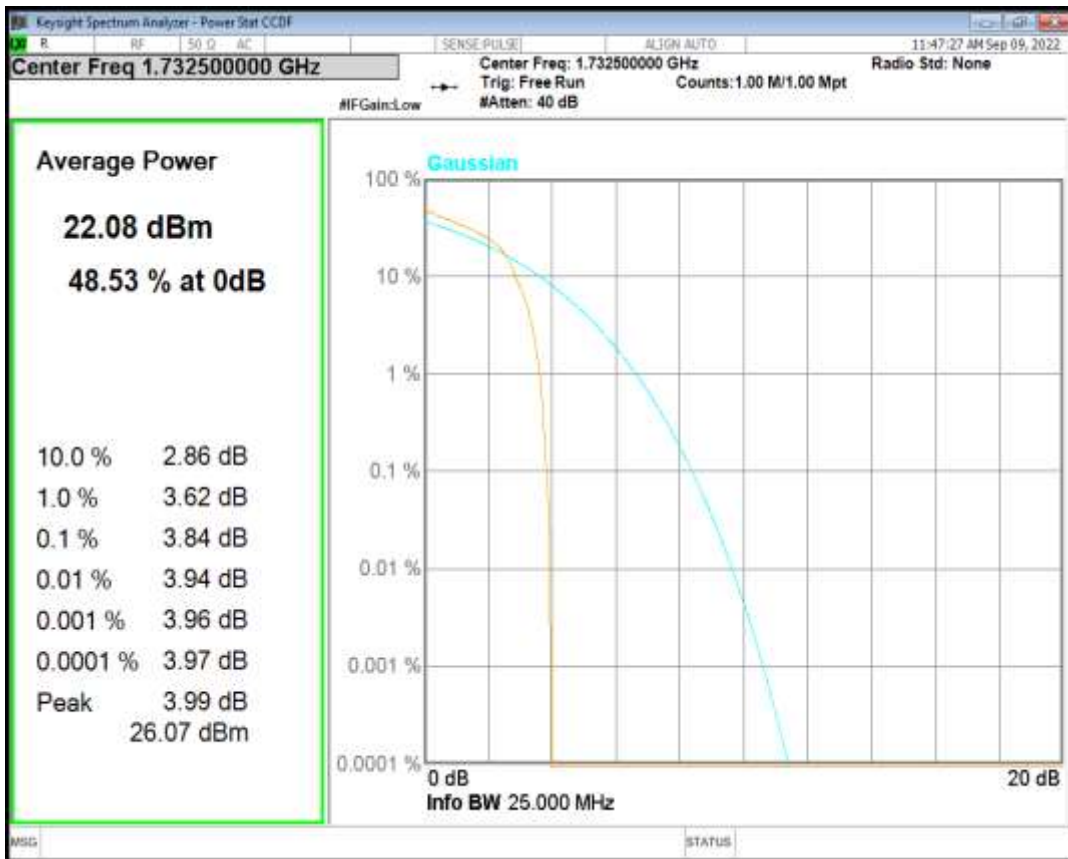

Band38 QPSK BW=20MHz Channel=38000 RB Size=1 Position=#0

Band38 QAM16 BW=20MHz Channel=38000 RB Size=1 Position=#0

Band4 QPSK BW=1.4MHz Channel=20175 RB Size=1 Position=#0

Band4 QAM16 BW=1.4MHz Channel=20175 RB Size=1 Position=#0