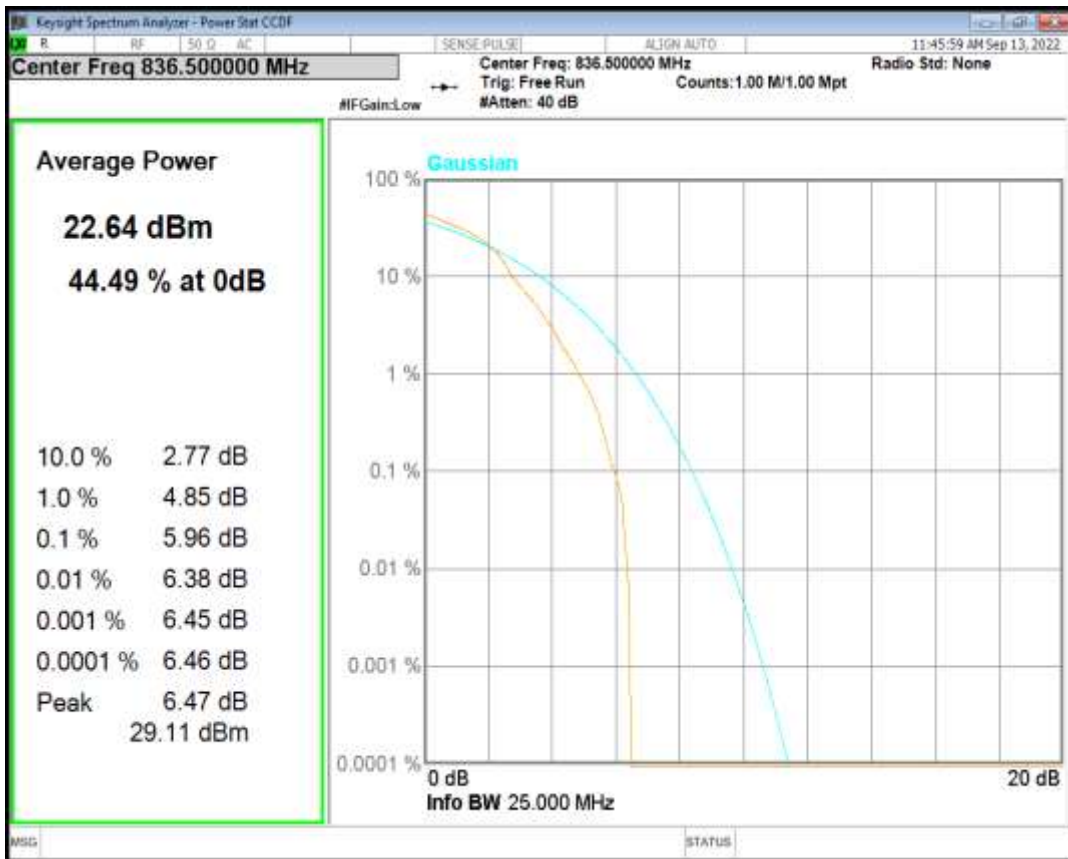

Band26(824-849) QAM16 BW=15MHz Channel=26915 RB Size=1 Position=#0