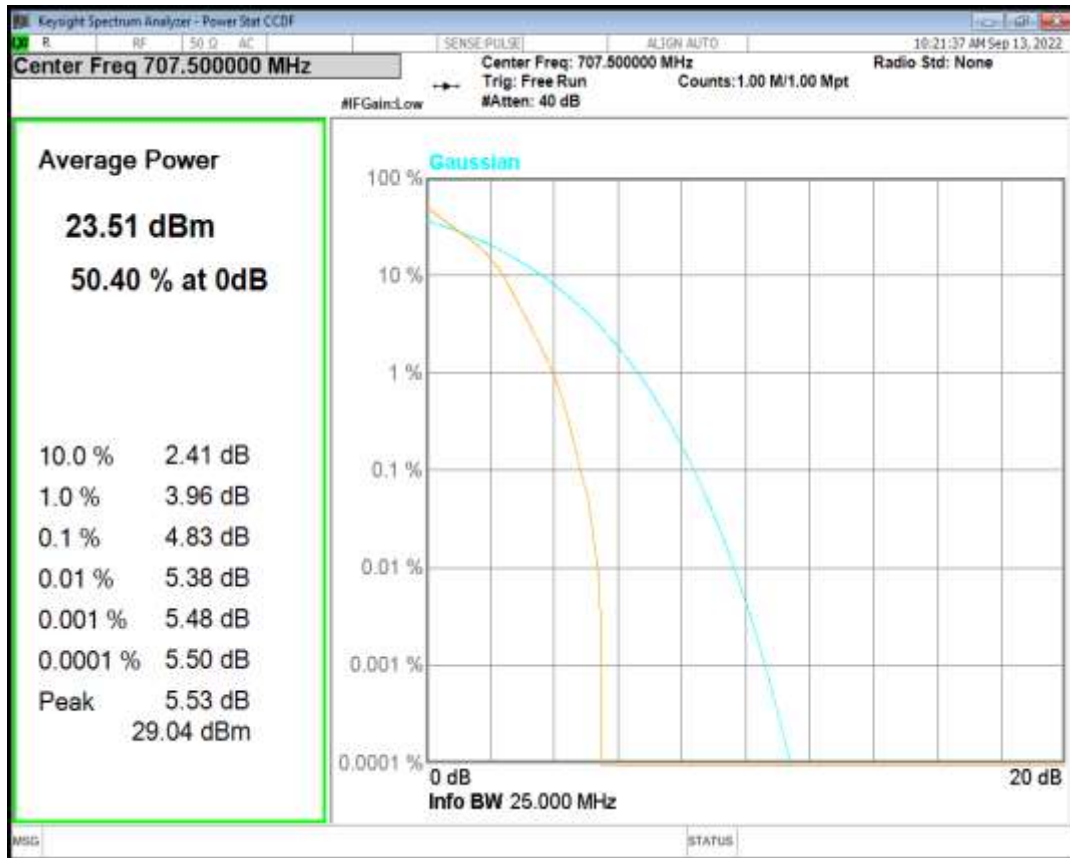

Band5	3	20525	1	#0	QPSK	5.22	13	PASS
Band5	3	20525	1	#0	QAM16	6.22	13	PASS
Band5	5	20525	1	#0	QPSK	5.41	13	PASS
Band5	5	20525	1	#0	QAM16	6.00	13	PASS
Band5	10	20525	1	#0	QPSK	5.26	13	PASS
Band5	10	20525	1	#0	QAM16	6.25	13	PASS
Band7	5	21100	1	#0	QPSK	2.90	13	PASS
Band7	5	21100	1	#0	QAM16	3.68	13	PASS
Band7	10	21100	1	#0	QPSK	2.76	13	PASS
Band7	10	21100	1	#0	QAM16	3.59	13	PASS
Band7	15	21100	1	#0	QPSK	2.94	13	PASS
Band7	15	21100	1	#0	QAM16	3.98	13	PASS
Band7	20	21100	1	#0	QPSK	2.90	13<!-- <td-->PASS	
Band7	20	21100	1	#0	QAM16	4.22	13	PASS

Band12 QPSK BW=1.4MHz Channel=23095 RB Size=1 Position=#0