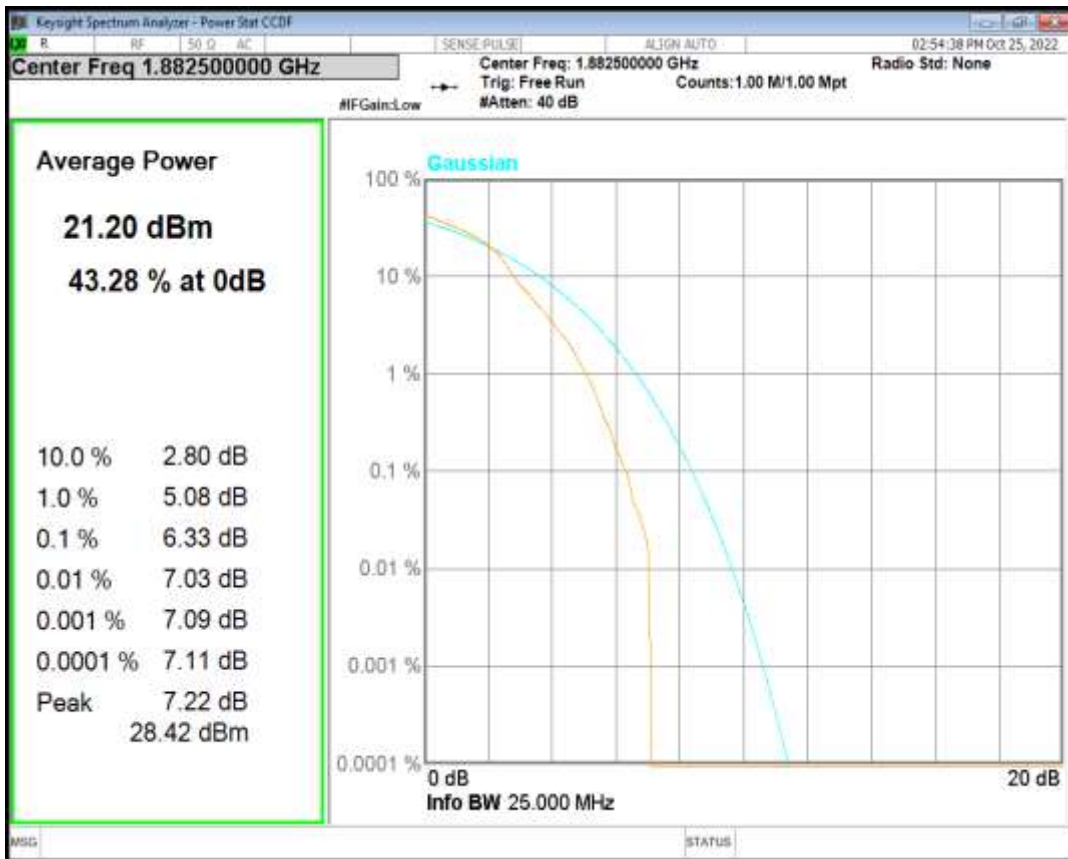

Band25 QAM16 BW=5MHz Channel=26365 RB Size=1 Position=#0