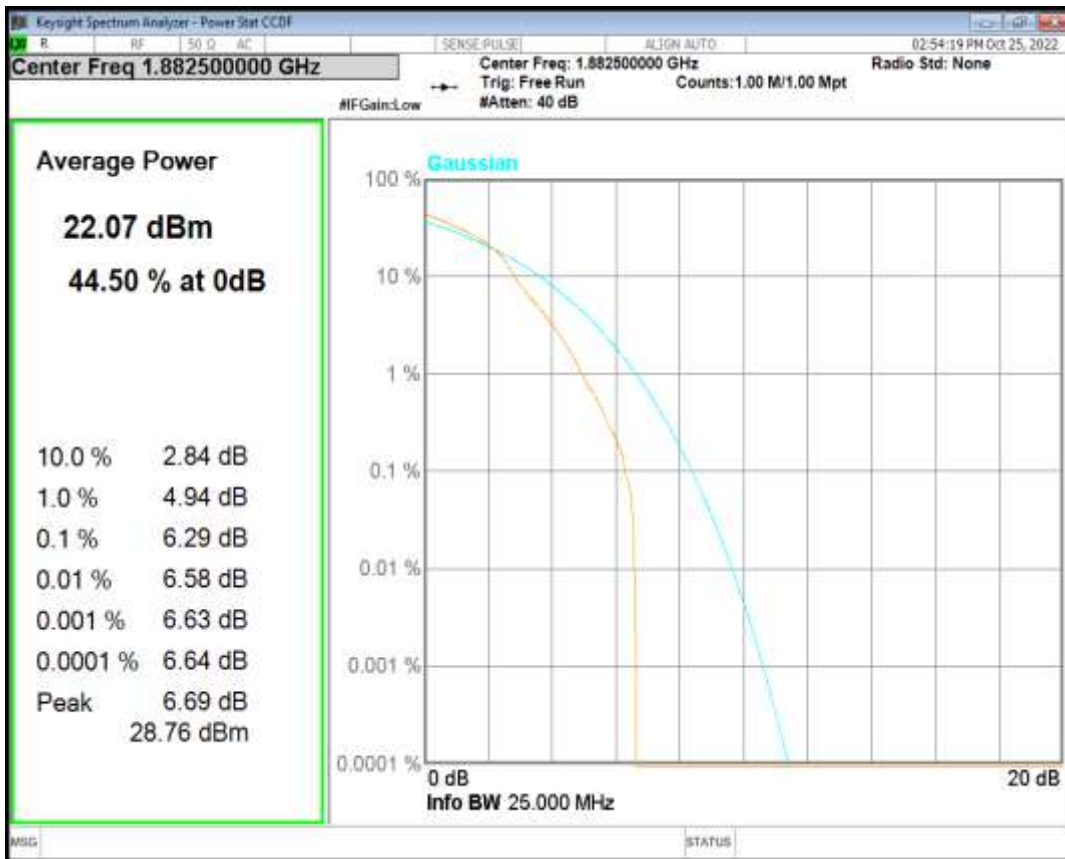

Band25 QPSK BW=1.4MHz Channel=26365 RB Size=1 Position=#0

Band25 QAM16 BW=1.4MHz Channel=26365 RB Size=1 Position=#0

Band25 QPSK BW=3MHz Channel=26365 RB Size=1 Position=#0

Band25 QAM16 BW=3MHz Channel=26365 RB Size=1 Position=#0