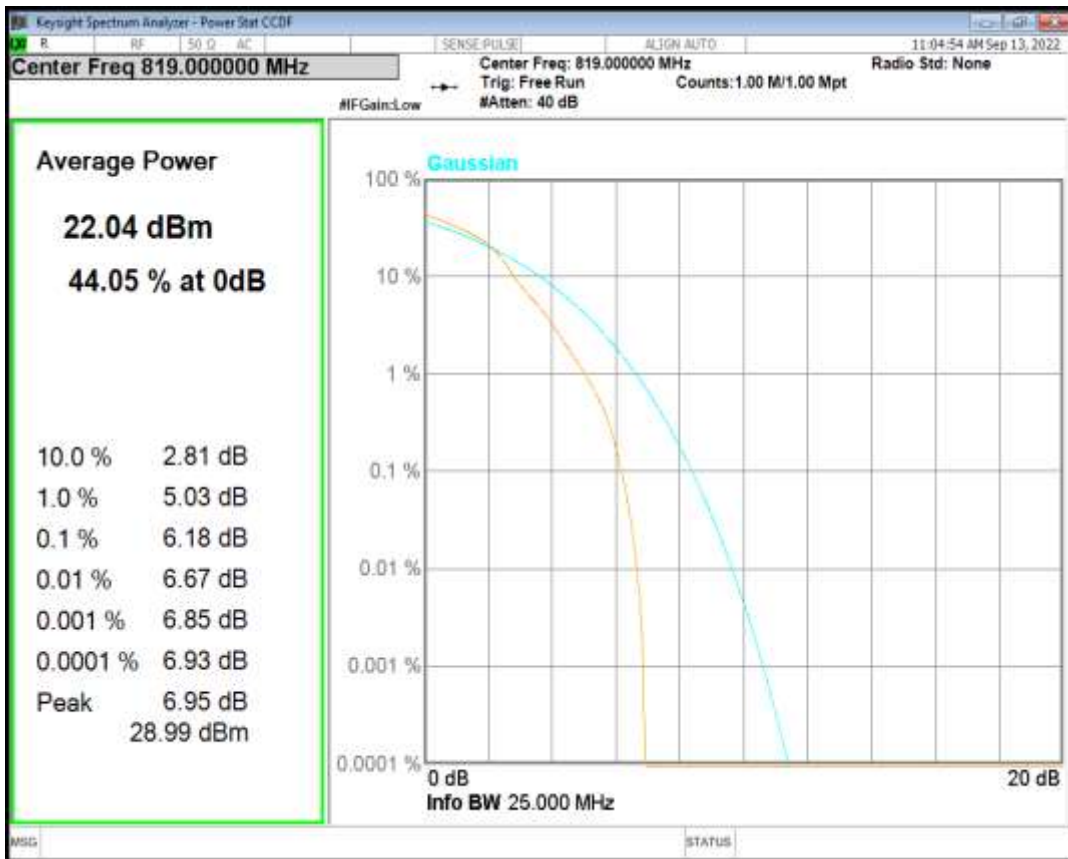

Band26(814-824) QPSK BW=1.4MHz Channel=26740 RB Size=1 Position=#0

Band26(814-824) QAM16 BW=1.4MHz Channel=26740 RB Size=1 Position=#0

Band26(814-824) QPSK BW=3MHz Channel=26740 RB Size=1 Position=#0

Band26(814-824) QAM16 BW=3MHz Channel=26740 RB Size=1 Position=#0