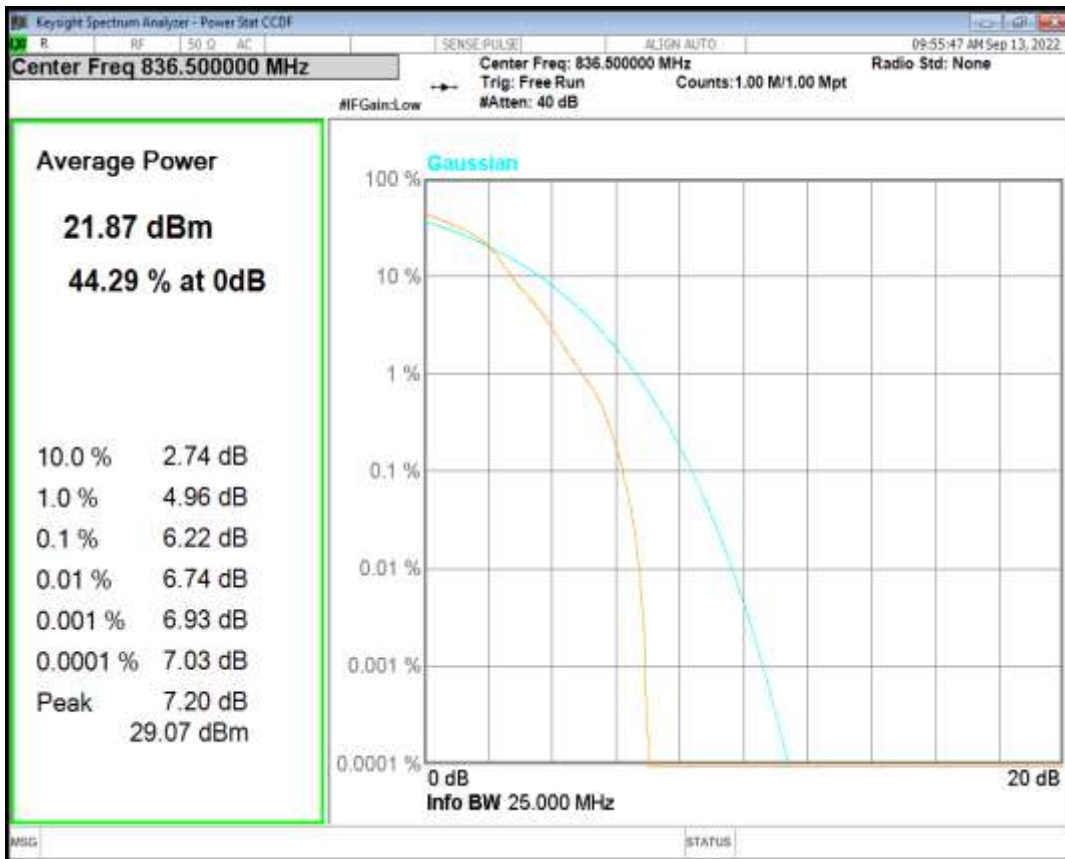

Band5 QPSK BW=1.4MHz Channel=20525 RB Size=1 Position=#0

Band5 QAM16 BW=1.4MHz Channel=20525 RB Size=1 Position=#0

Band5 QPSK BW=3MHz Channel=20525 RB Size=1 Position=#0

Band5 QAM16 BW=3MHz Channel=20525 RB Size=1 Position=#0