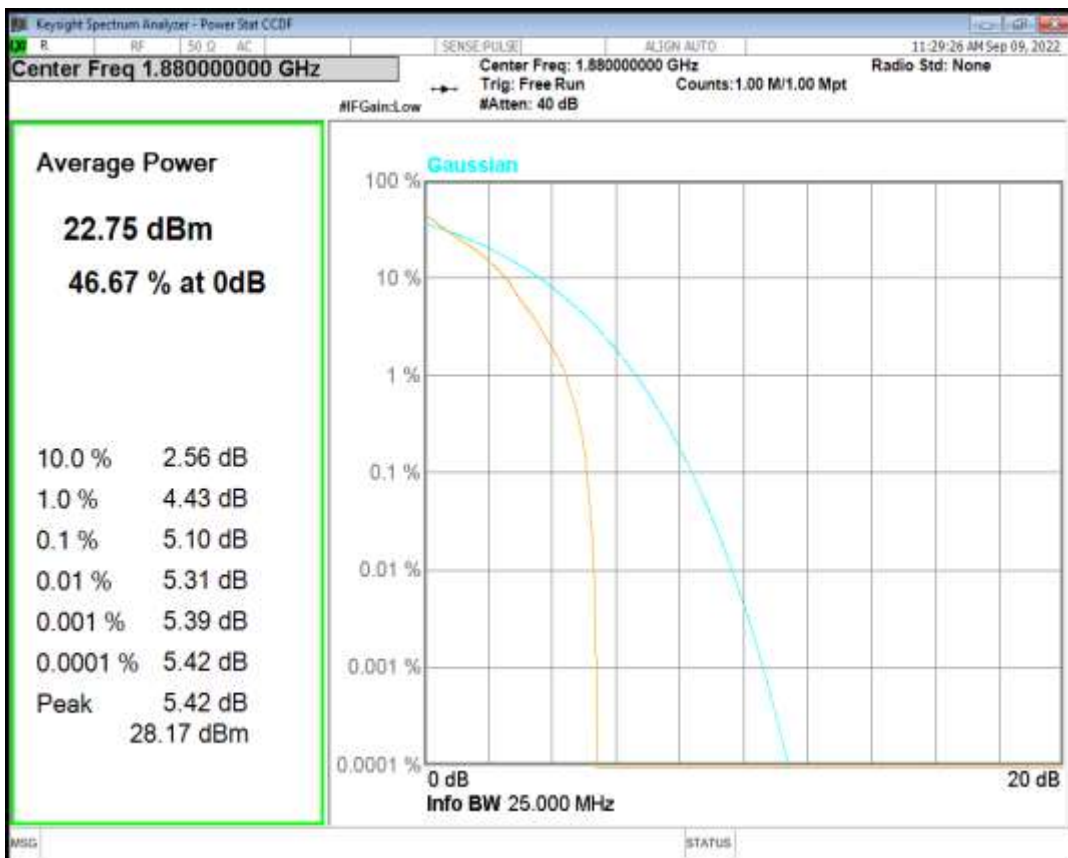

Band2 QPSK BW=3MHz Channel=18900 RB Size=1 Position=#0