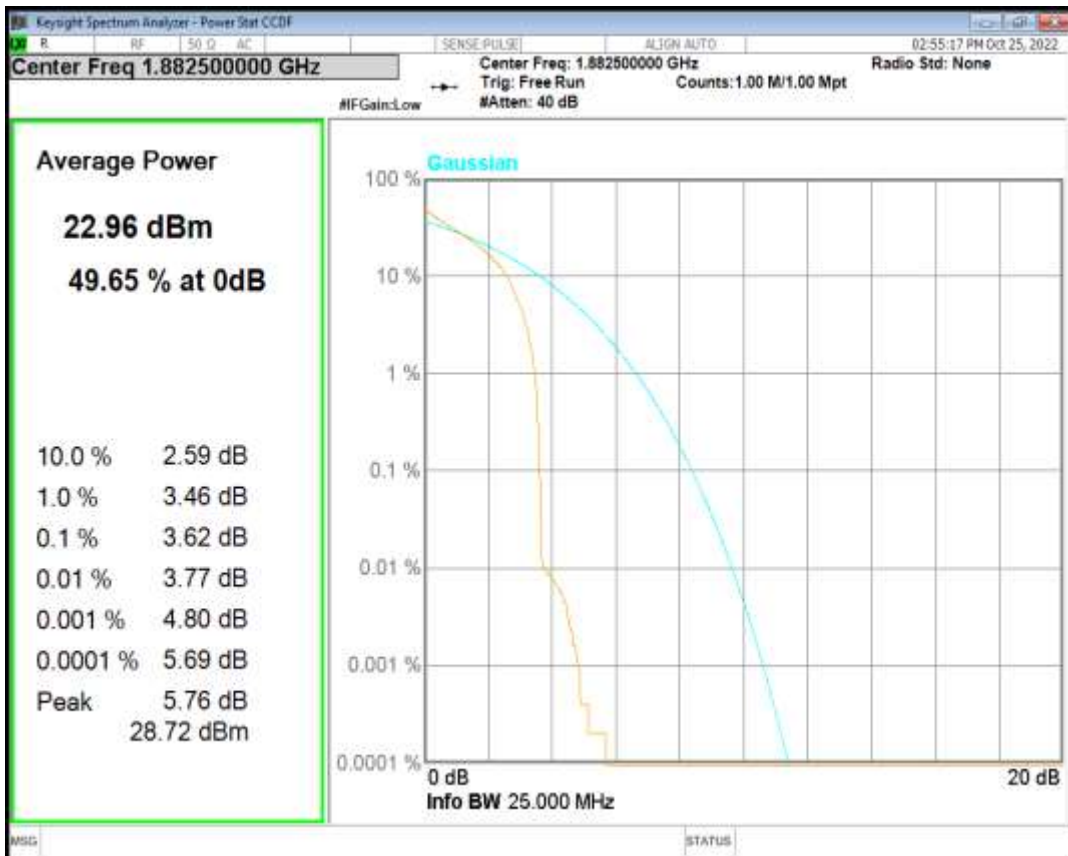

Band25 QPSK BW=20MHz Channel=26365 RB Size=1 Position=#0