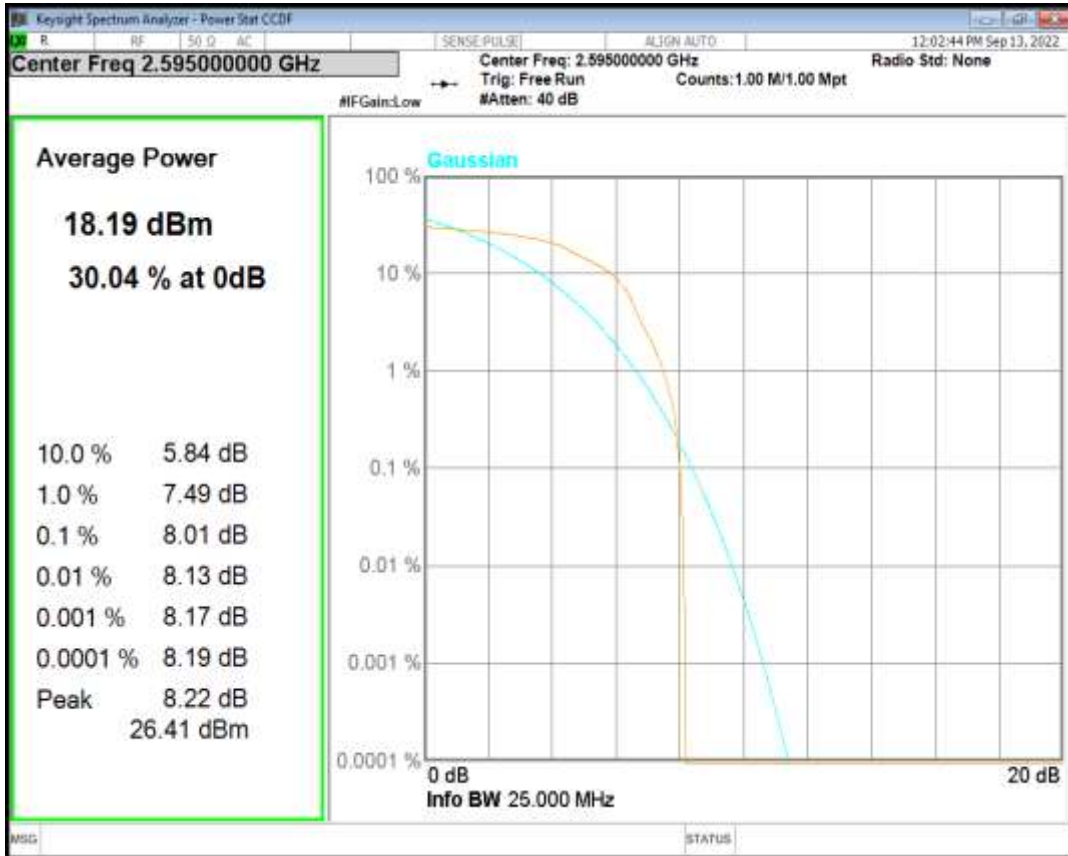

Band26(824-849) QPSK BW=15MHz Channel=26915 RB Size=1 Position=#0

Band26(824-849) QAM16 BW=15MHz Channel=26915 RB Size=1 Position=#0

Band38 QPSK BW=5MHz Channel=38000 RB Size=1 Position=#0

Band38 QAM16 BW=5MHz Channel=38000 RB Size=1 Position=#0