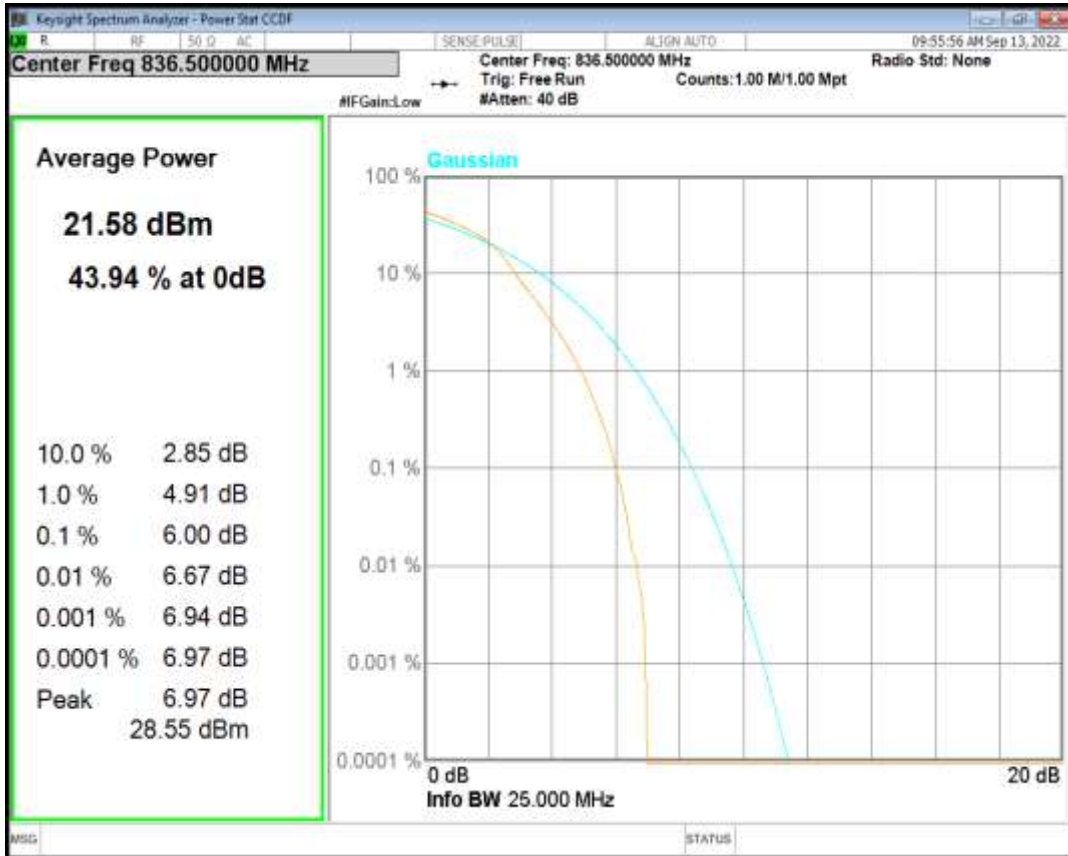

Band5 QAM16 BW=5MHz Channel=20525 RB Size=1 Position=#0