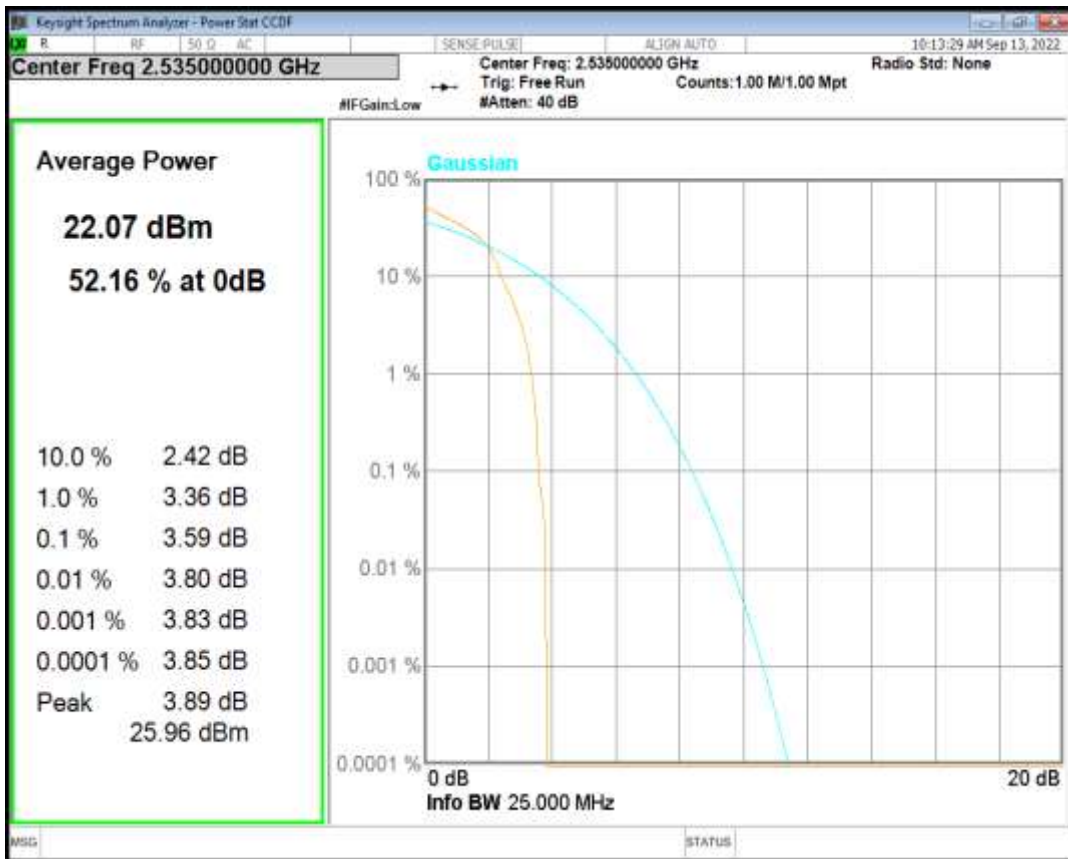

Band7 QPSK BW=5MHz Channel=21100 RB Size=1 Position=#0

Band7 QAM16 BW=5MHz Channel=21100 RB Size=1 Position=#0

Band7 QPSK BW=10MHz Channel=21100 RB Size=1 Position=#0

Band7 QAM16 BW=10MHz Channel=21100 RB Size=1 Position=#0