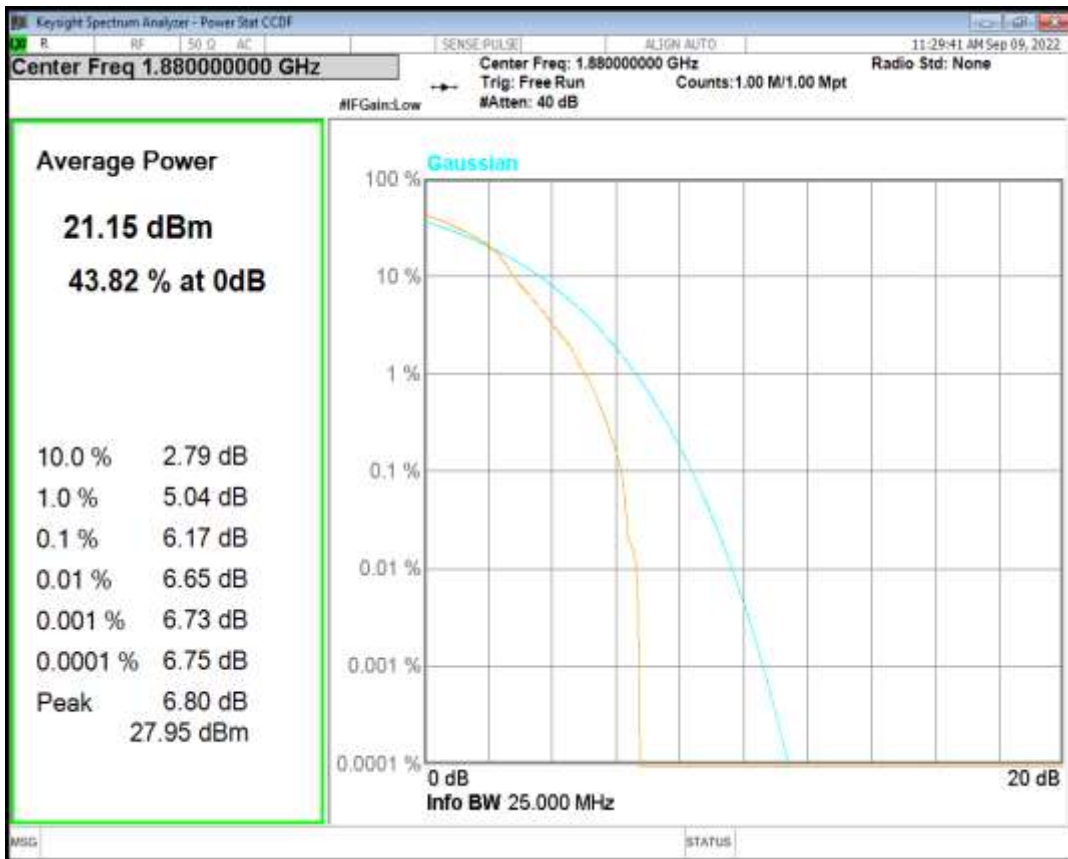

Band2 QAM16 BW=5MHz Channel=18900 RB Size=1 Position=#0