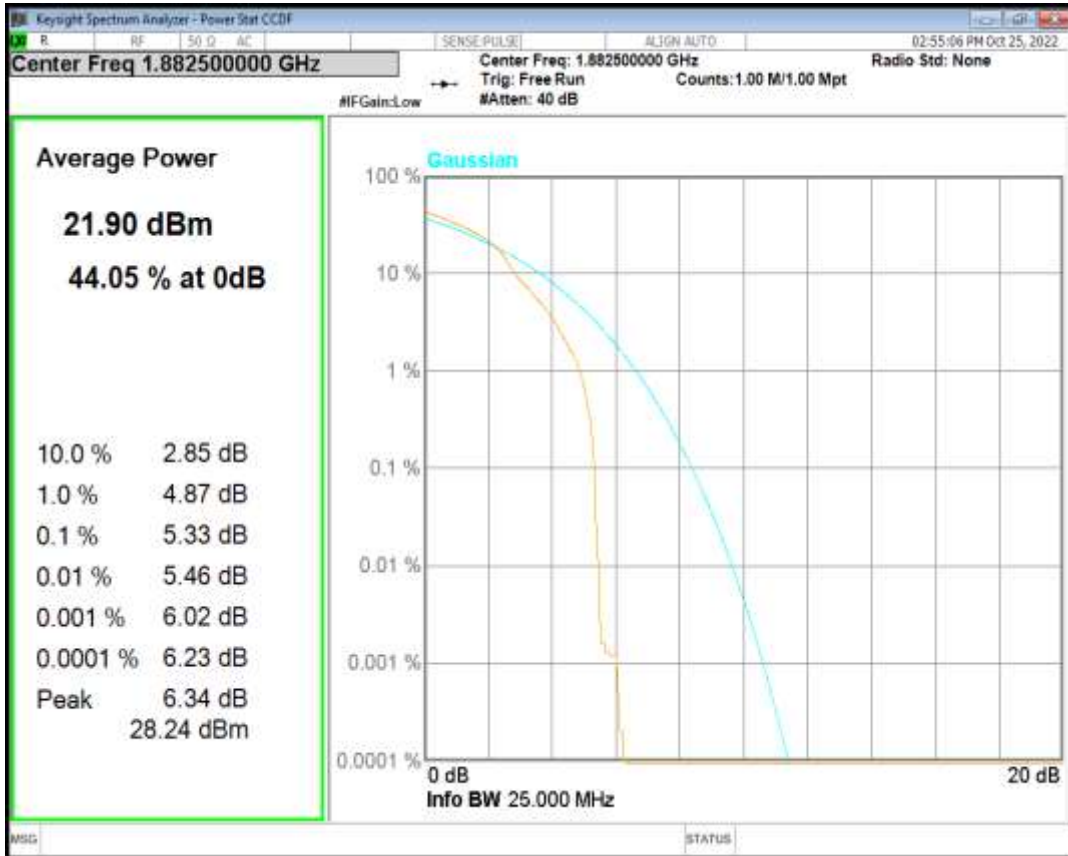

Band25 QAM16 BW=15MHz Channel=26365 RB Size=1 Position=#0