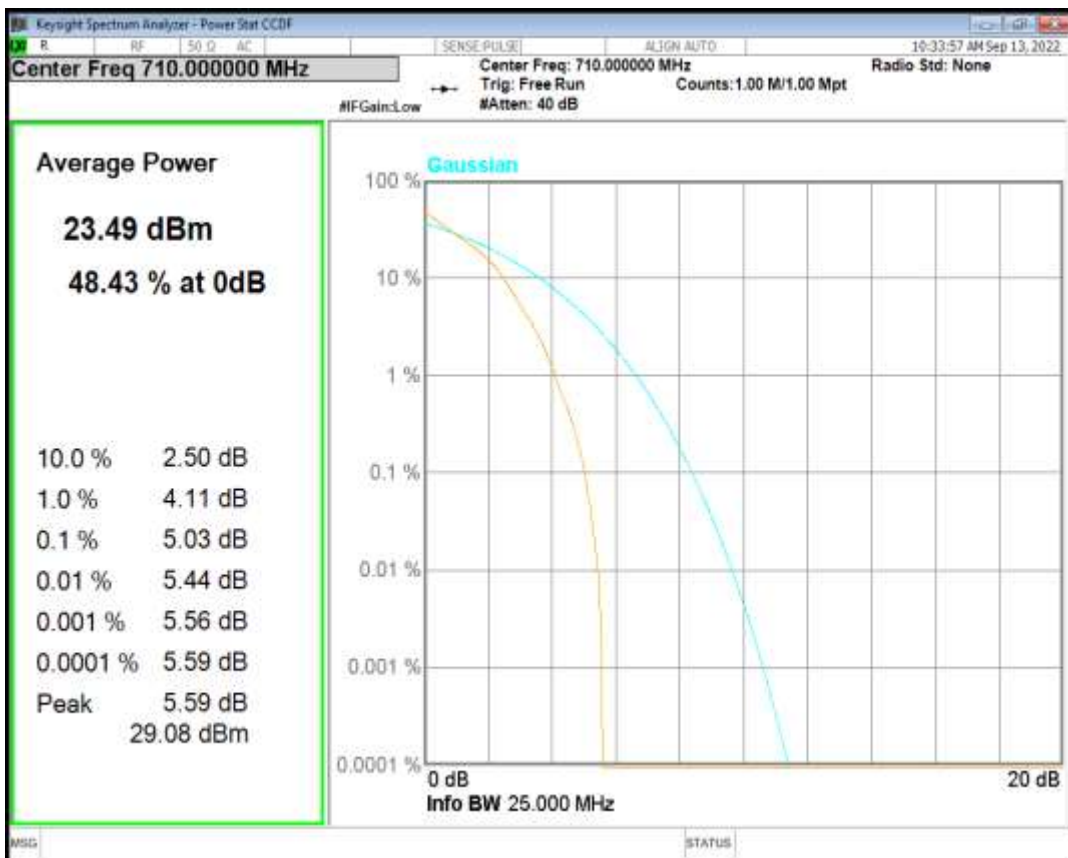

Band17 QPSK BW=5MHz Channel=23790 RB Size=1 Position=#0