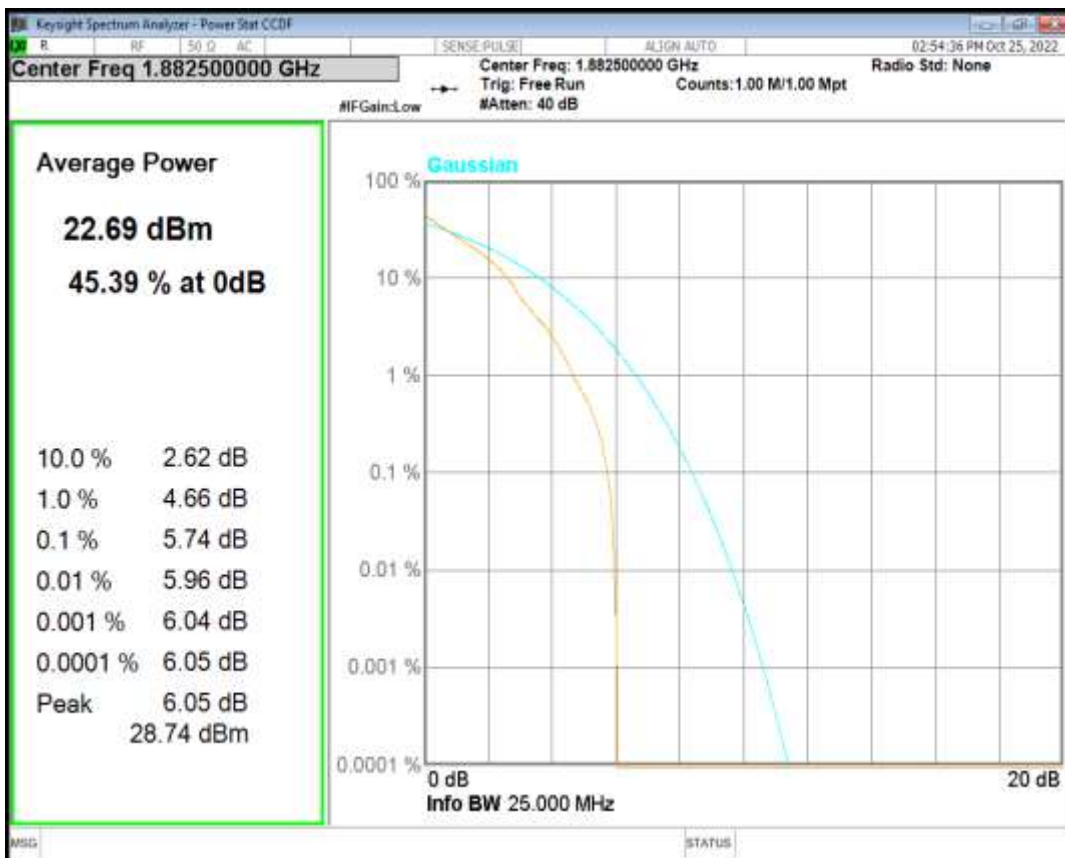

Band25 QPSK BW=5MHz Channel=26365 RB Size=1 Position=#0