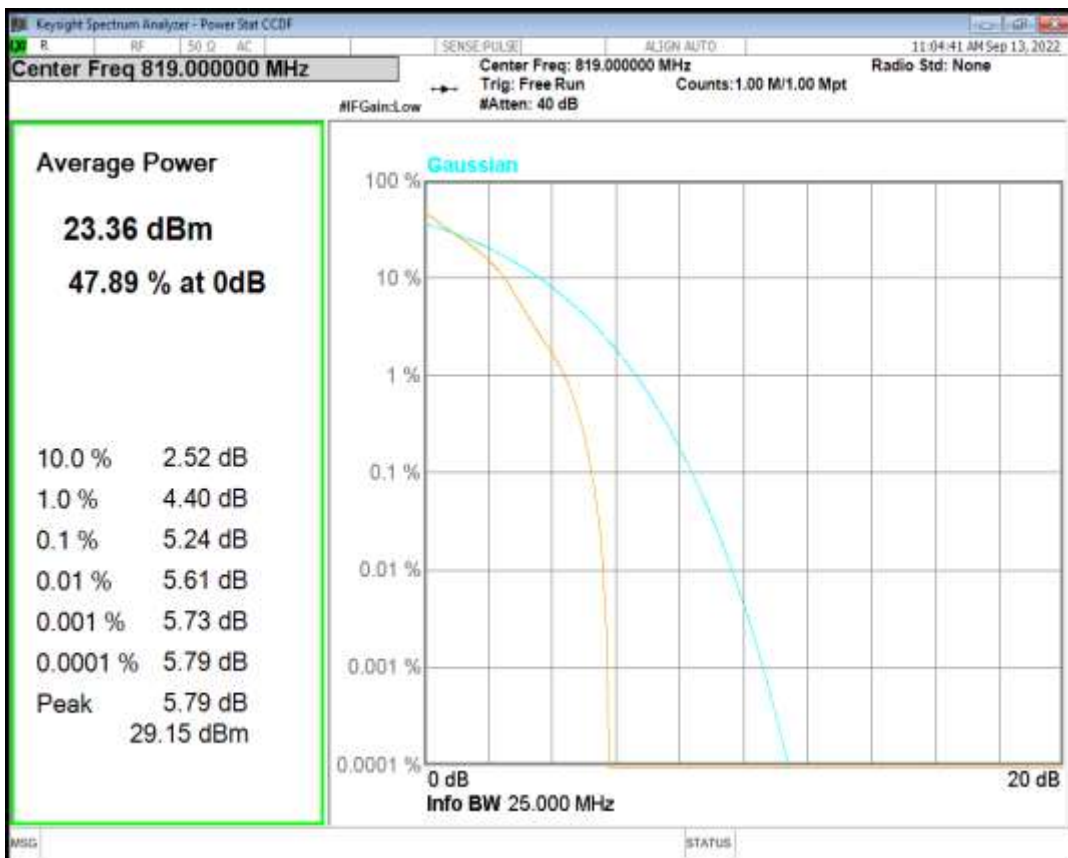

Band26(814-824) QPSK BW=1.4MHz Channel=26740 RB Size=1 Position=#0