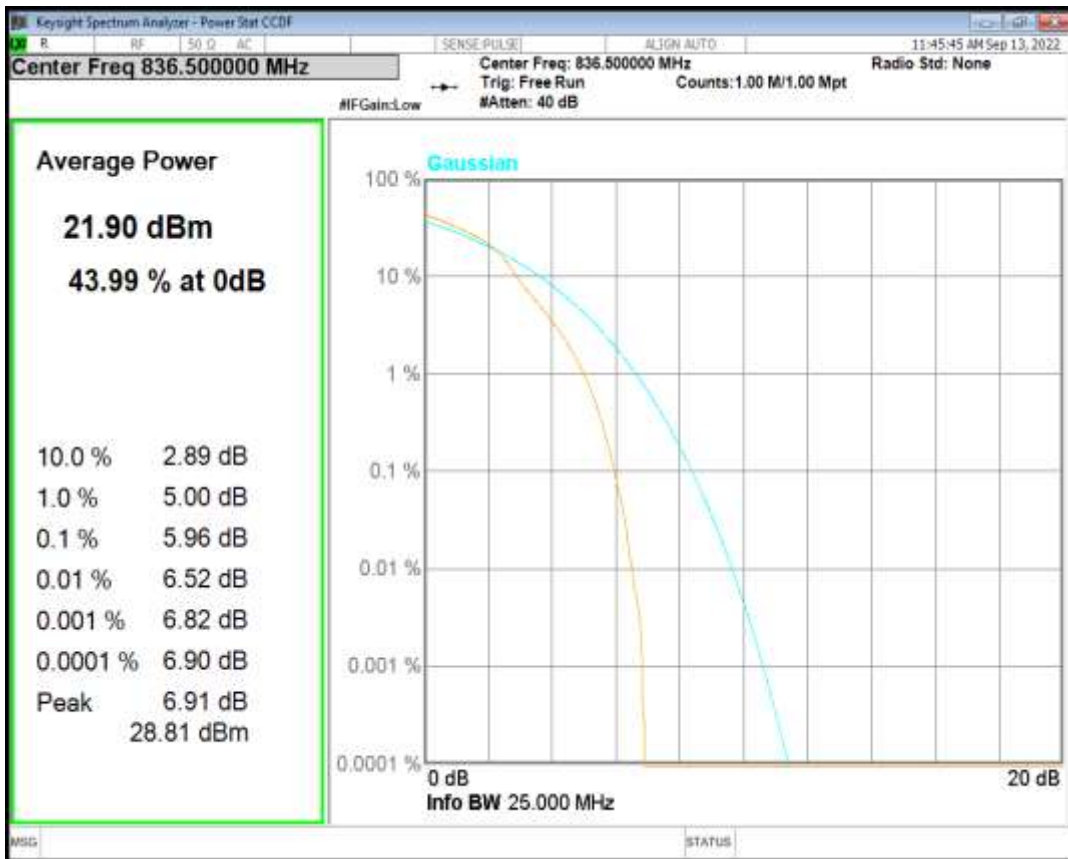

Band26(824-849) QAM16 BW=5MHz Channel=26915 RB Size=1 Position=#0