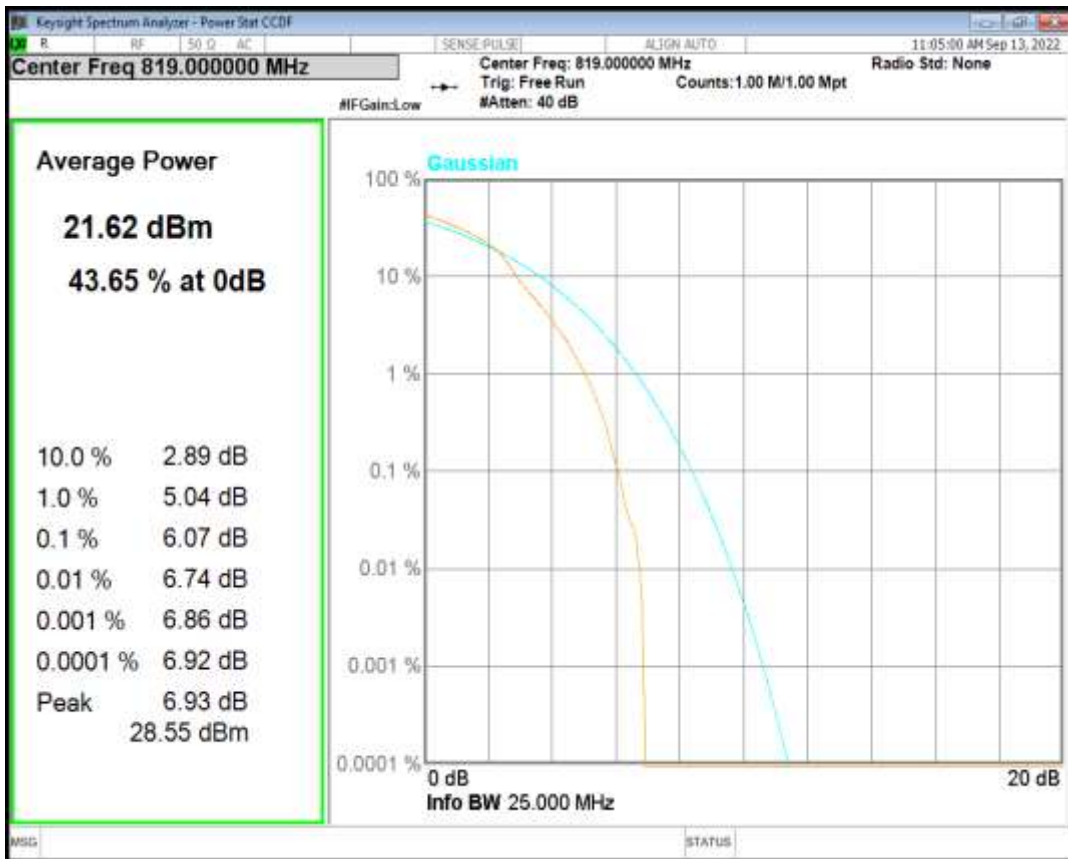

Band26(814-824) QAM16 BW=5MHz Channel=26740 RB Size=1 Position=#0