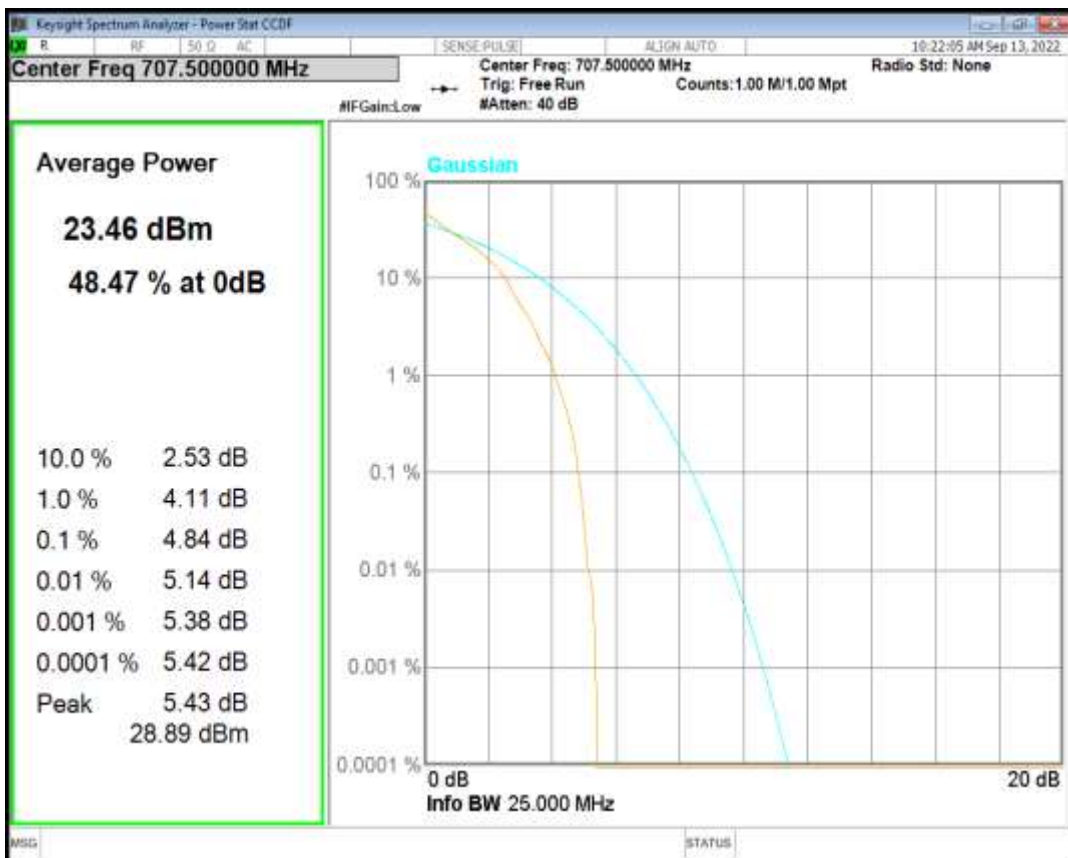

Band12 QPSK BW=10MHz Channel=23095 RB Size=1 Position=#0