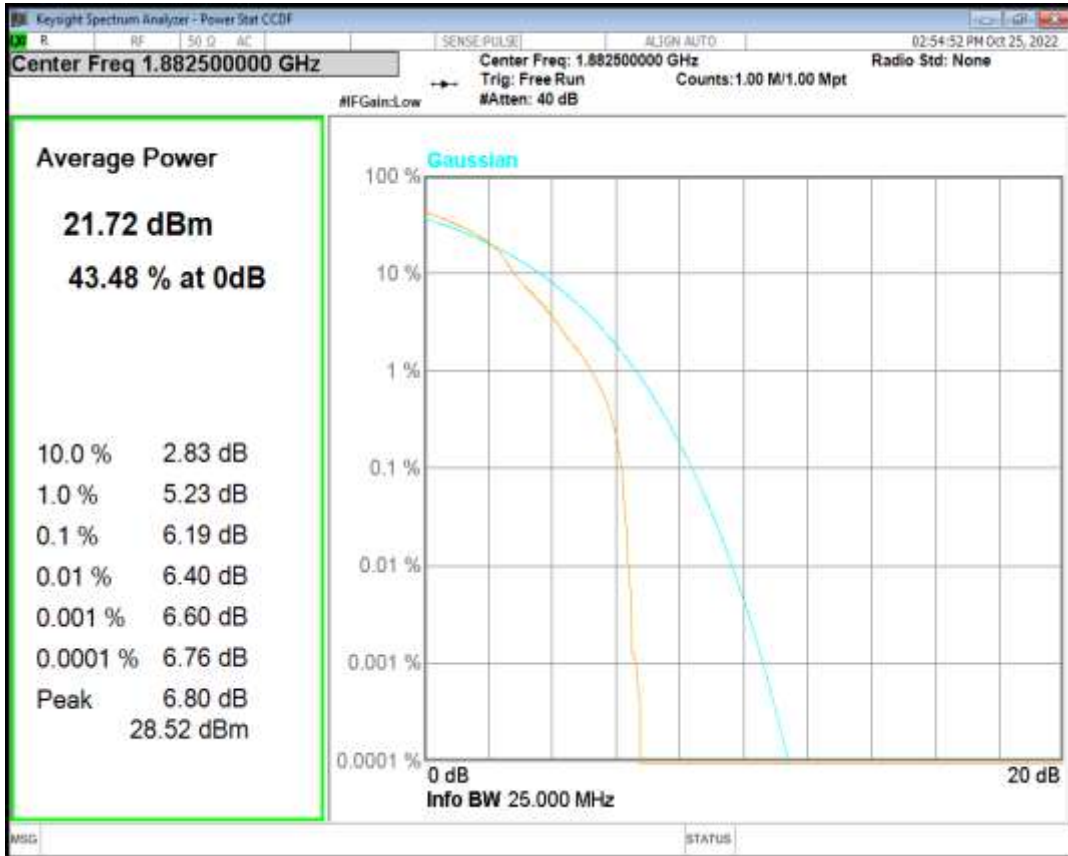

Band25 QPSK BW=5MHz Channel=26365 RB Size=1 Position=#0

Band25 QAM16 BW=5MHz Channel=26365 RB Size=1 Position=#0

Band25 QPSK BW=10MHz Channel=26365 RB Size=1 Position=#0

Band25 QAM16 BW=10MHz Channel=26365 RB Size=1 Position=#0