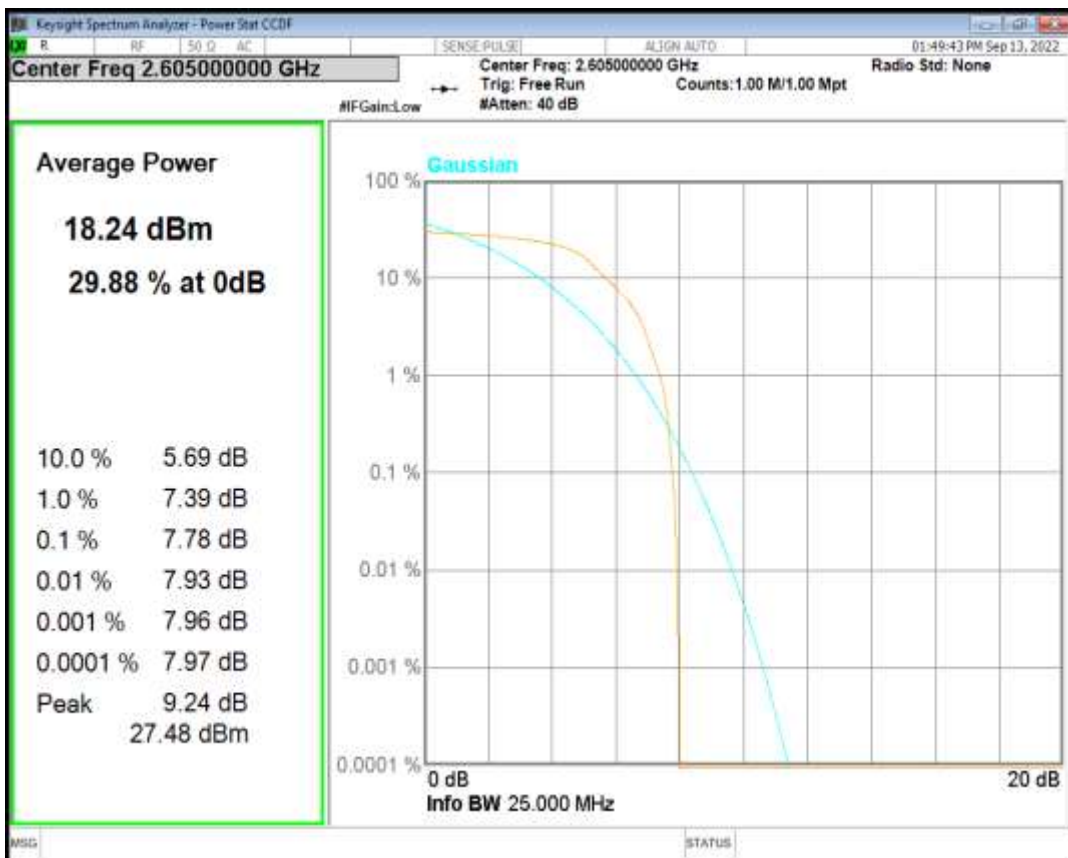

Band41(2555-2655) QPSK BW=5MHz Channel=40740 RB Size=1 Position=#0