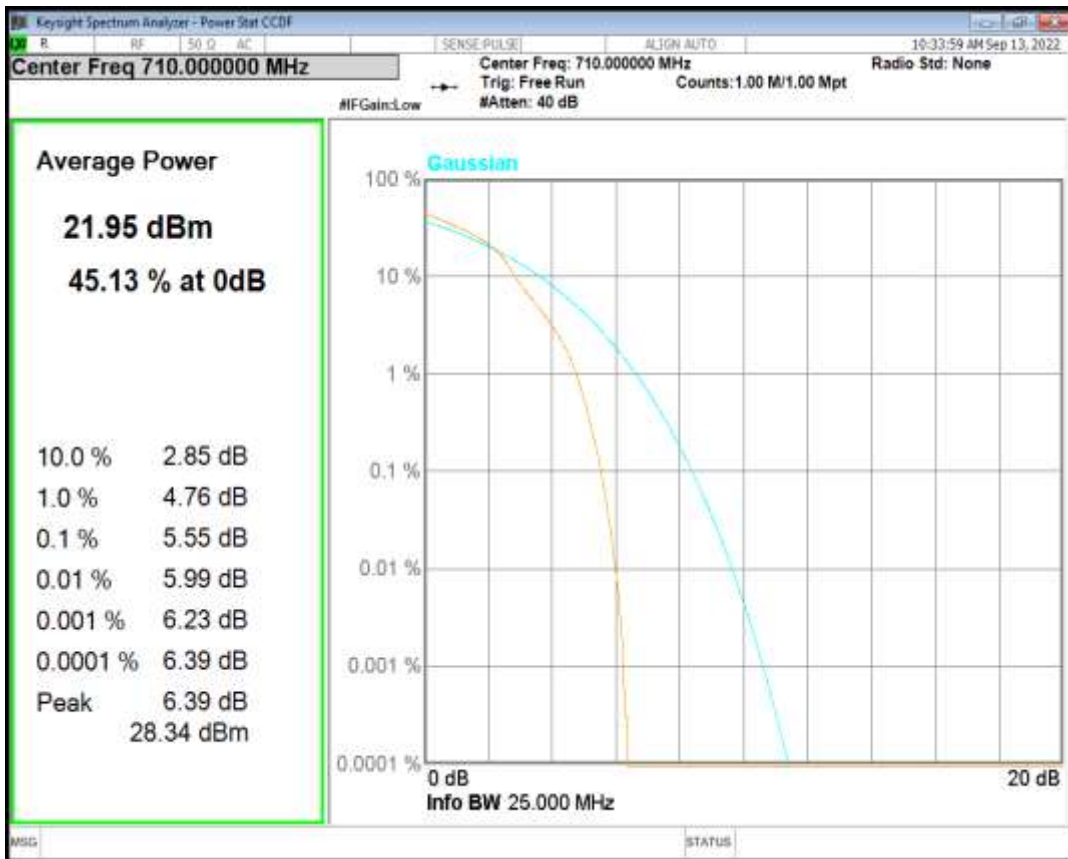

Band17 QAM16 BW=5MHz Channel=23790 RB Size=1 Position=#0