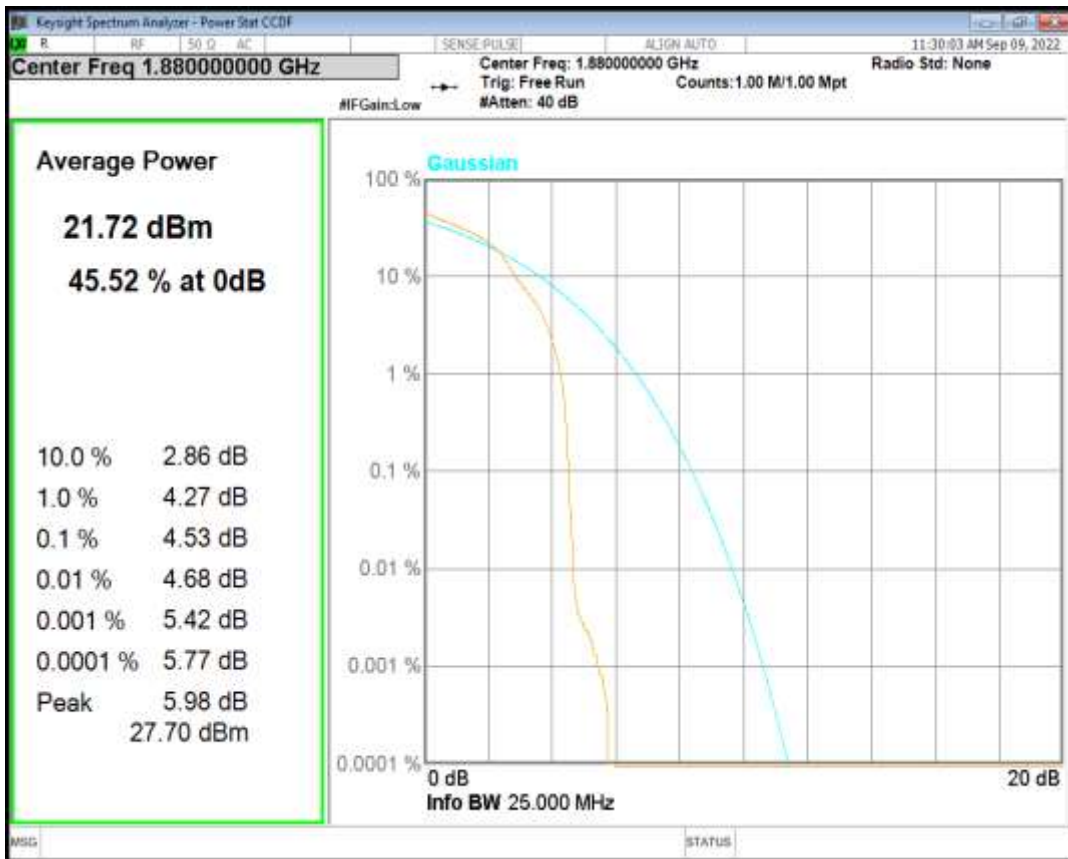

Band2 QAM16 BW=15MHz Channel=18900 RB Size=1 Position=#0