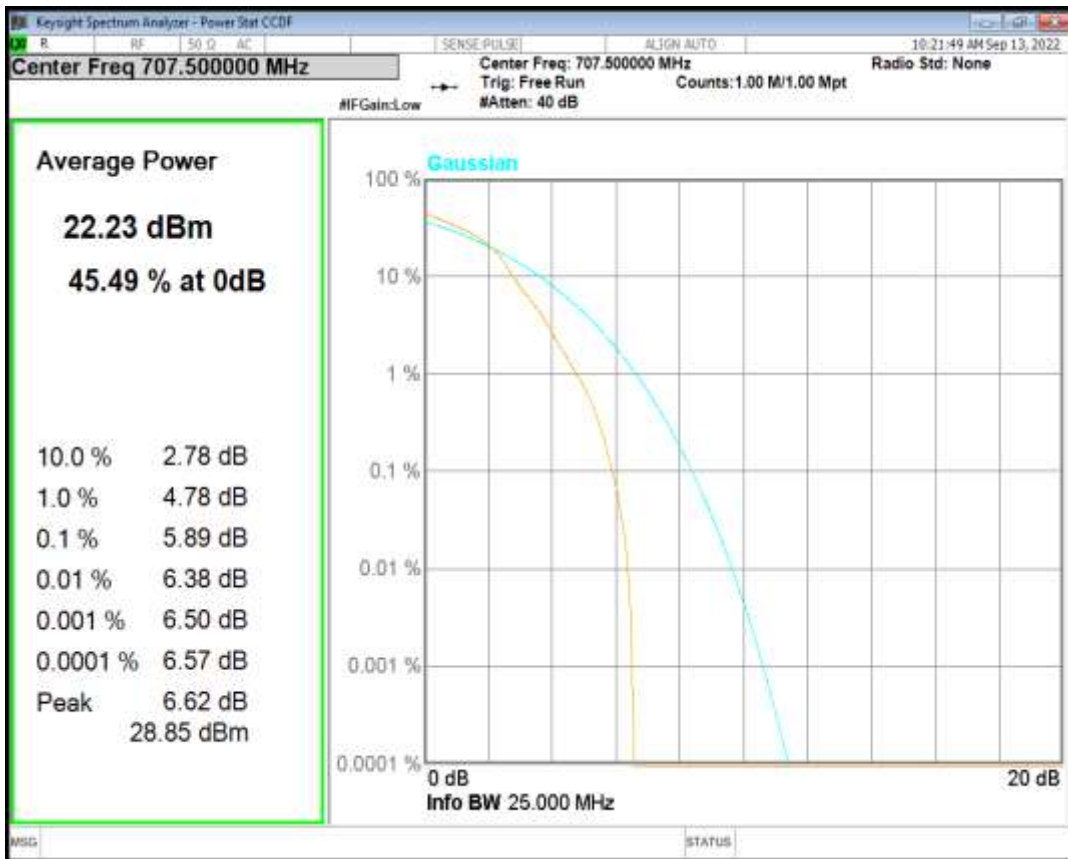

Band12 QPSK BW=1.4MHz Channel=23095 RB Size=1 Position=#0

Band12 QAM16 BW=1.4MHz Channel=23095 RB Size=1 Position=#0

Band12 QPSK BW=3MHz Channel=23095 RB Size=1 Position=#0

Band12 QAM16 BW=3MHz Channel=23095 RB Size=1 Position=#0