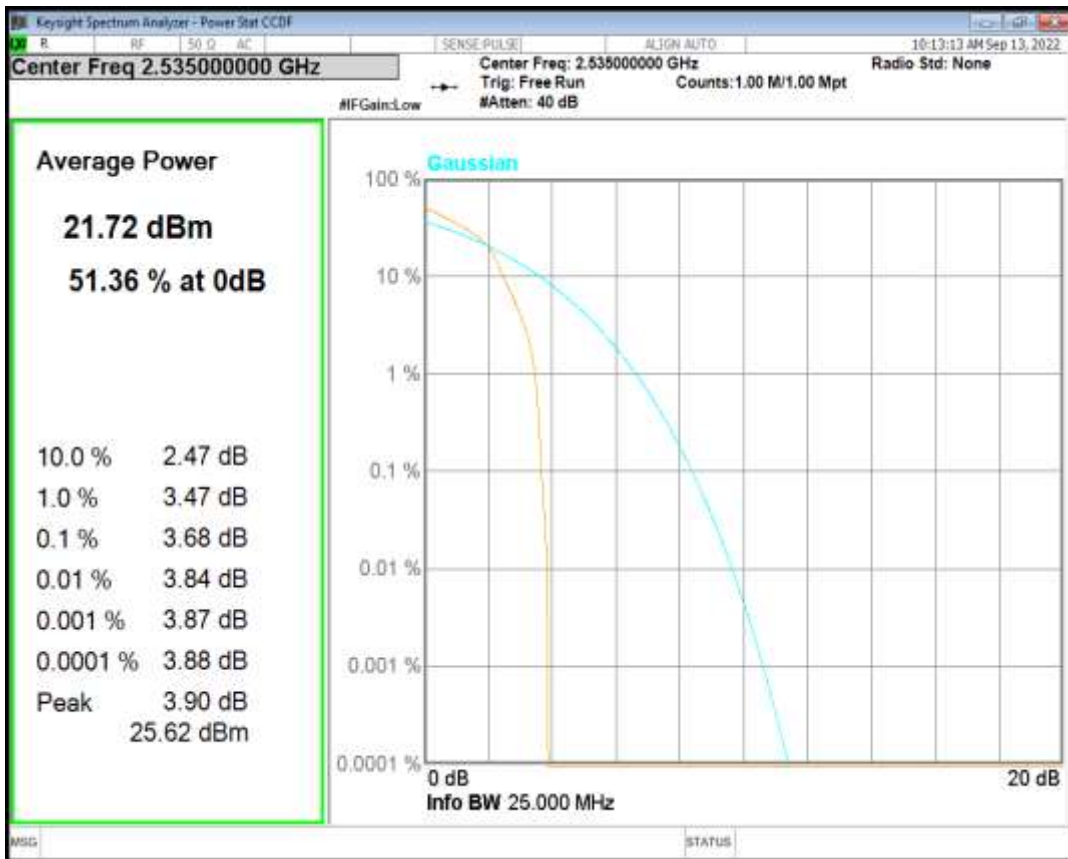

Band7 QAM16 BW=5MHz Channel=21100 RB Size=1 Position=#0