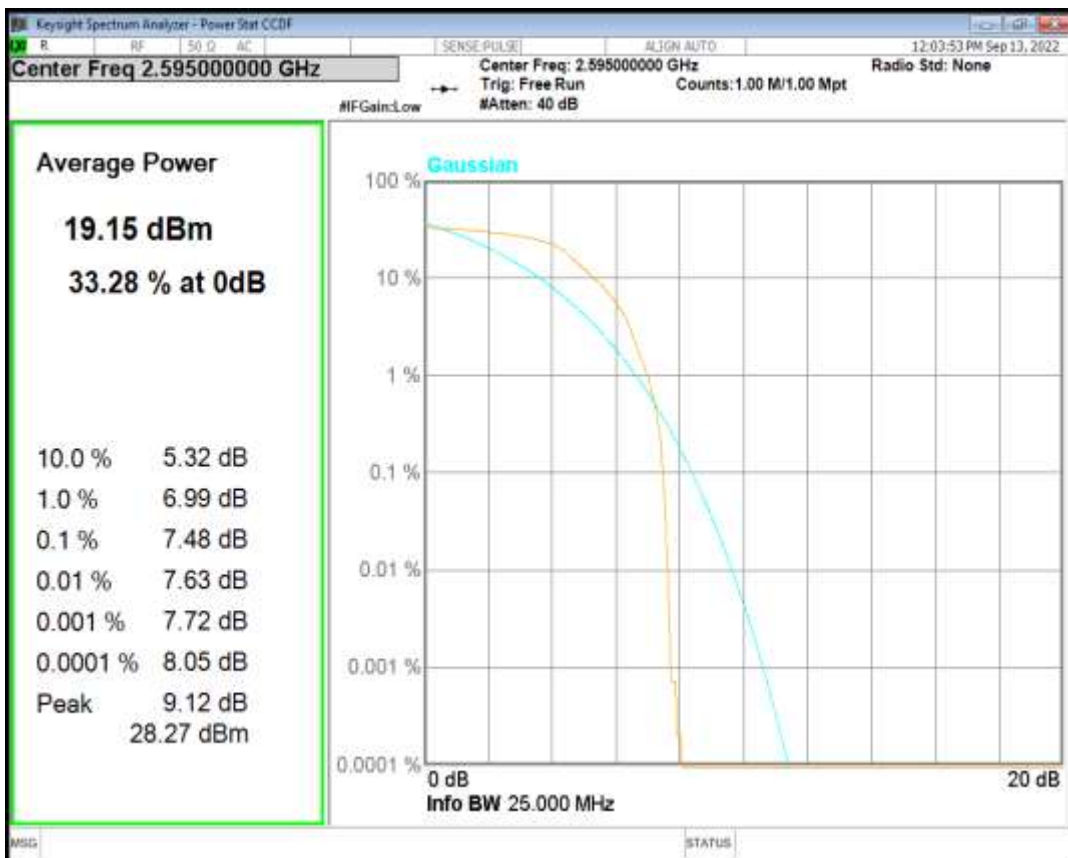

Band38 QPSK BW=20MHz Channel=38000 RB Size=1 Position=#0