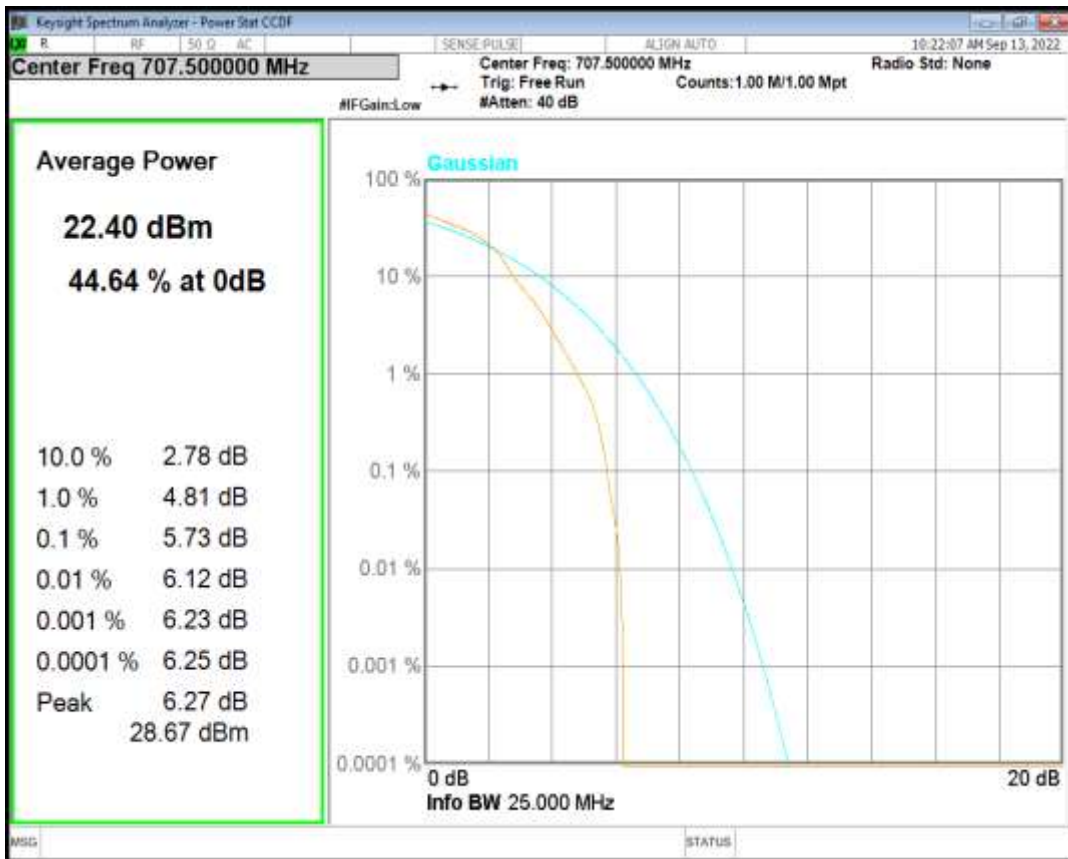

Band12 QPSK BW=5MHz Channel=23095 RB Size=1 Position=#0

Band12 QAM16 BW=5MHz Channel=23095 RB Size=1 Position=#0

Band12 QPSK BW=10MHz Channel=23095 RB Size=1 Position=#0

Band12 QAM16 BW=10MHz Channel=23095 RB Size=1 Position=#0