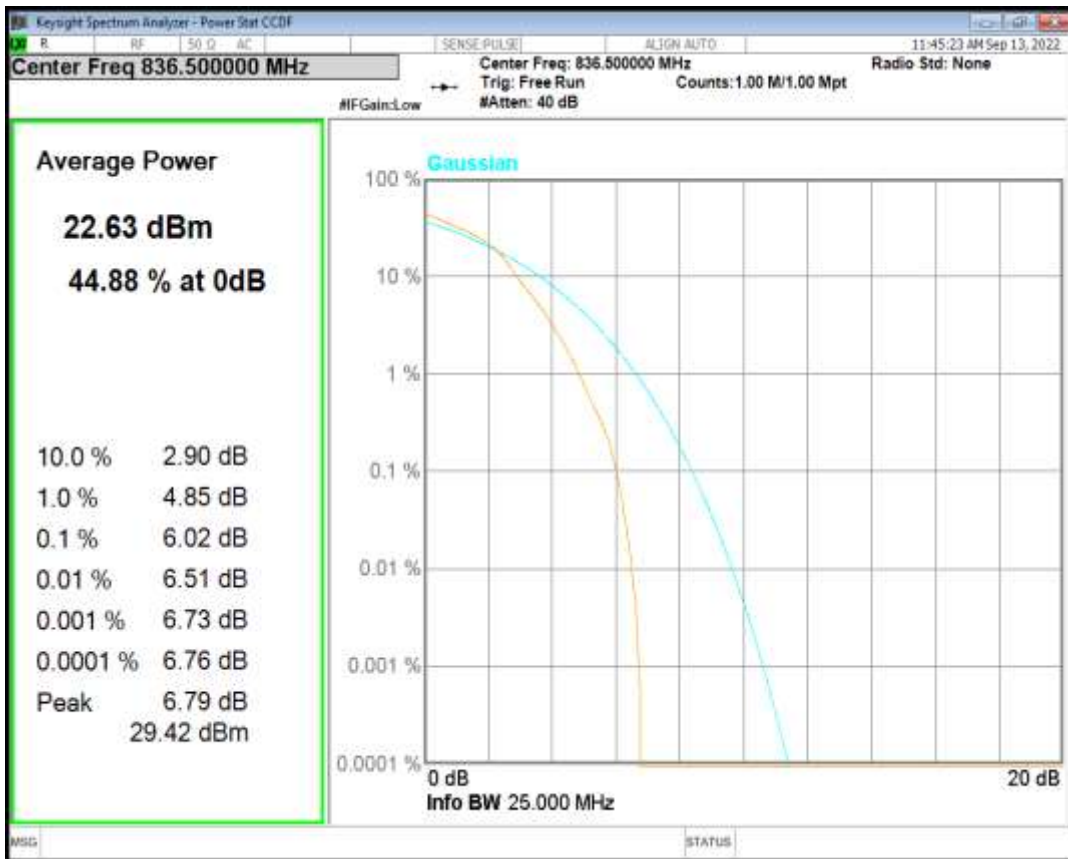

Band26(824-849) QAM16 BW=1.4MHz Channel=26915 RB Size=1 Position=#0