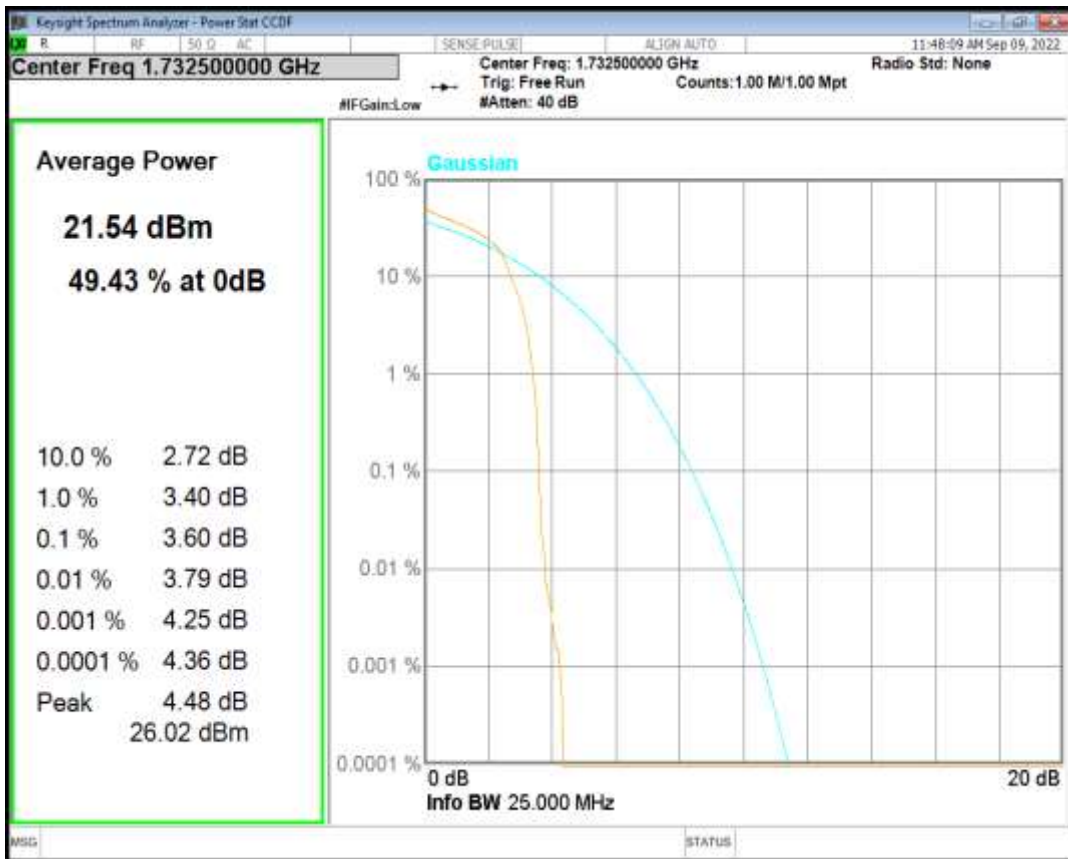

Band4 QPSK BW=10MHz Channel=20175 RB Size=1 Position=#0

Band4 QAM16 BW=10MHz Channel=20175 RB Size=1 Position=#0

Band4 QPSK BW=15MHz Channel=20175 RB Size=1 Position=#0

Band4 QAM16 BW=15MHz Channel=20175 RB Size=1 Position=#0