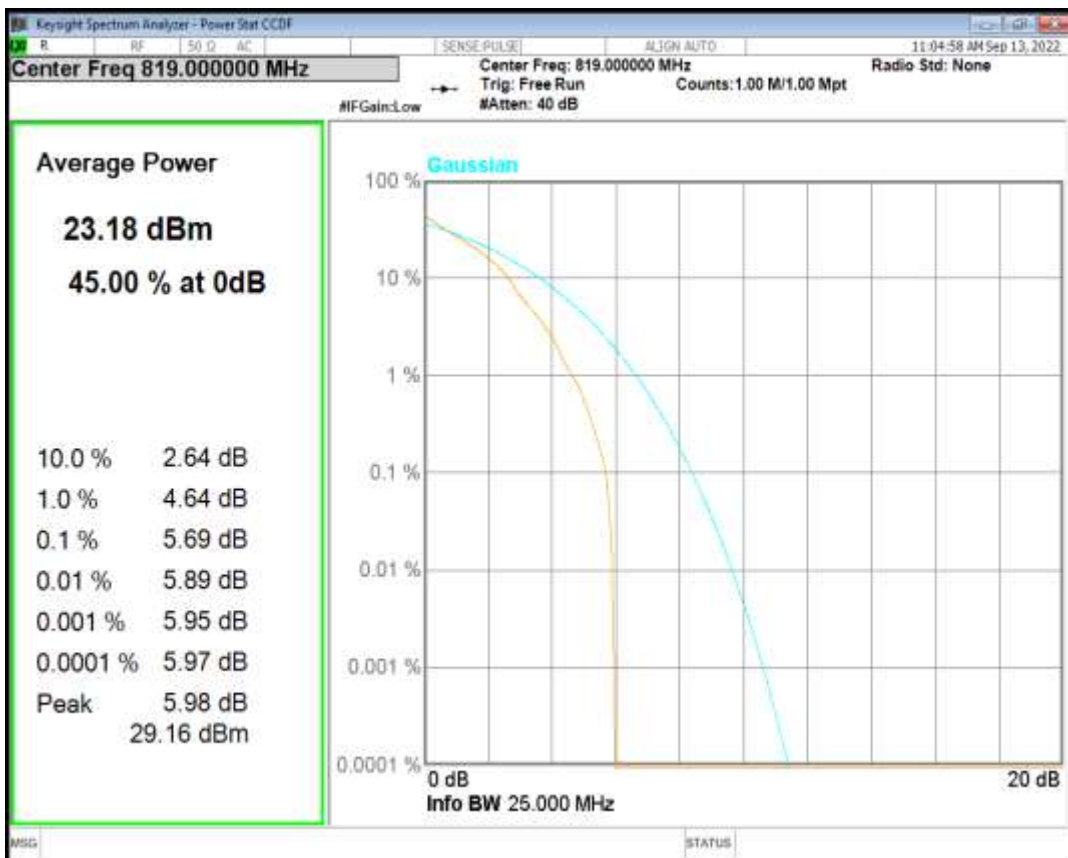

Band26(814-824) QPSK BW=5MHz Channel=26740 RB Size=1 Position=#0