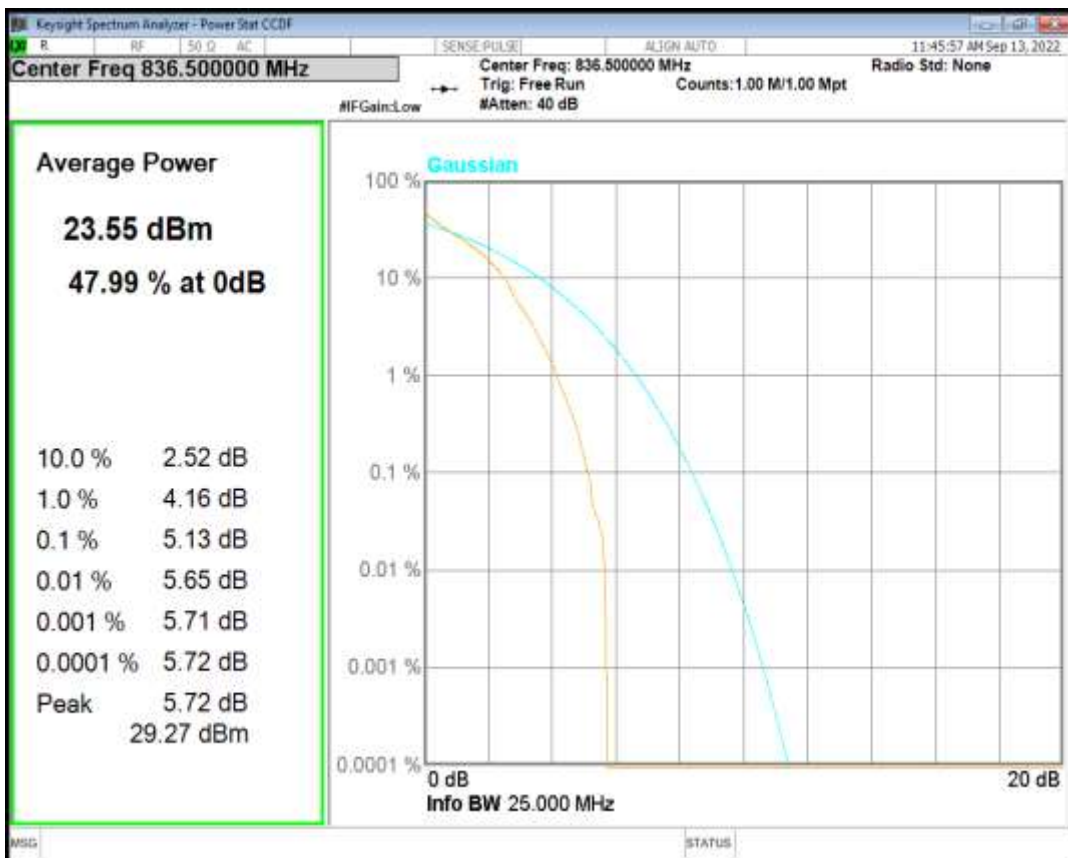

Band26(824-849) QPSK BW=15MHz Channel=26915 RB Size=1 Position=#0