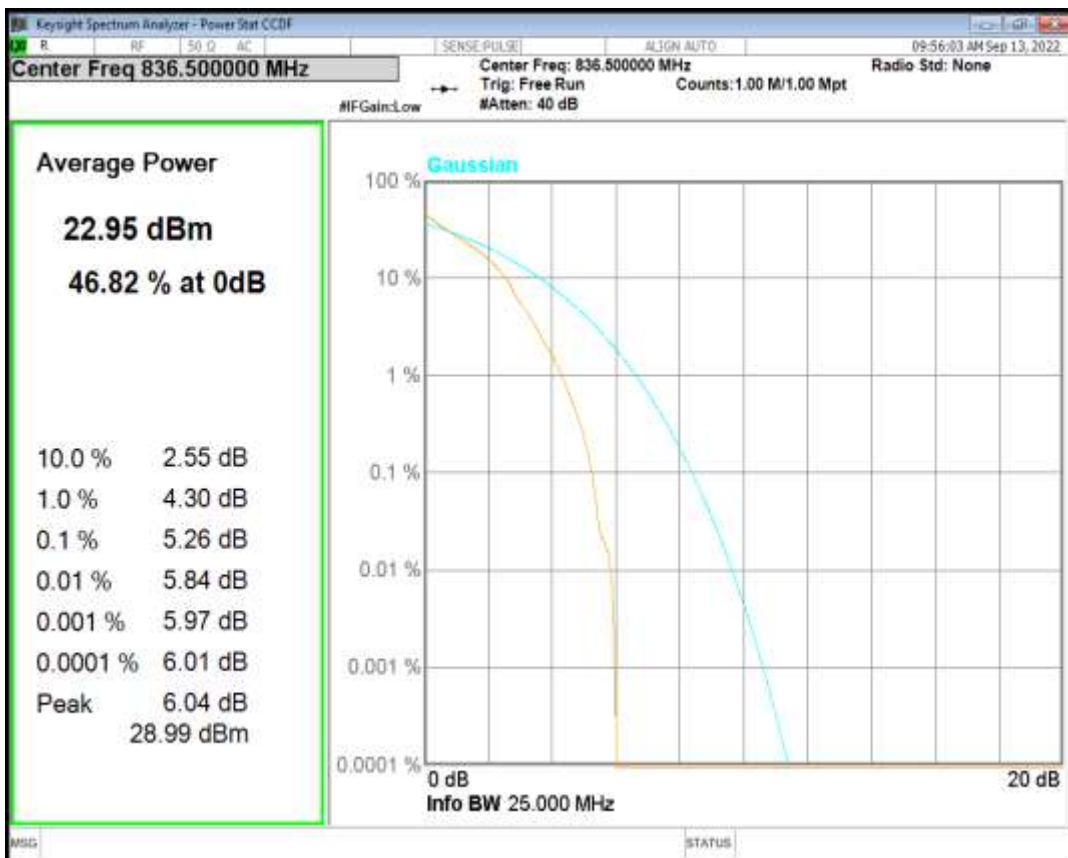

Band5 QPSK BW=10MHz Channel=20525 RB Size=1 Position=#0