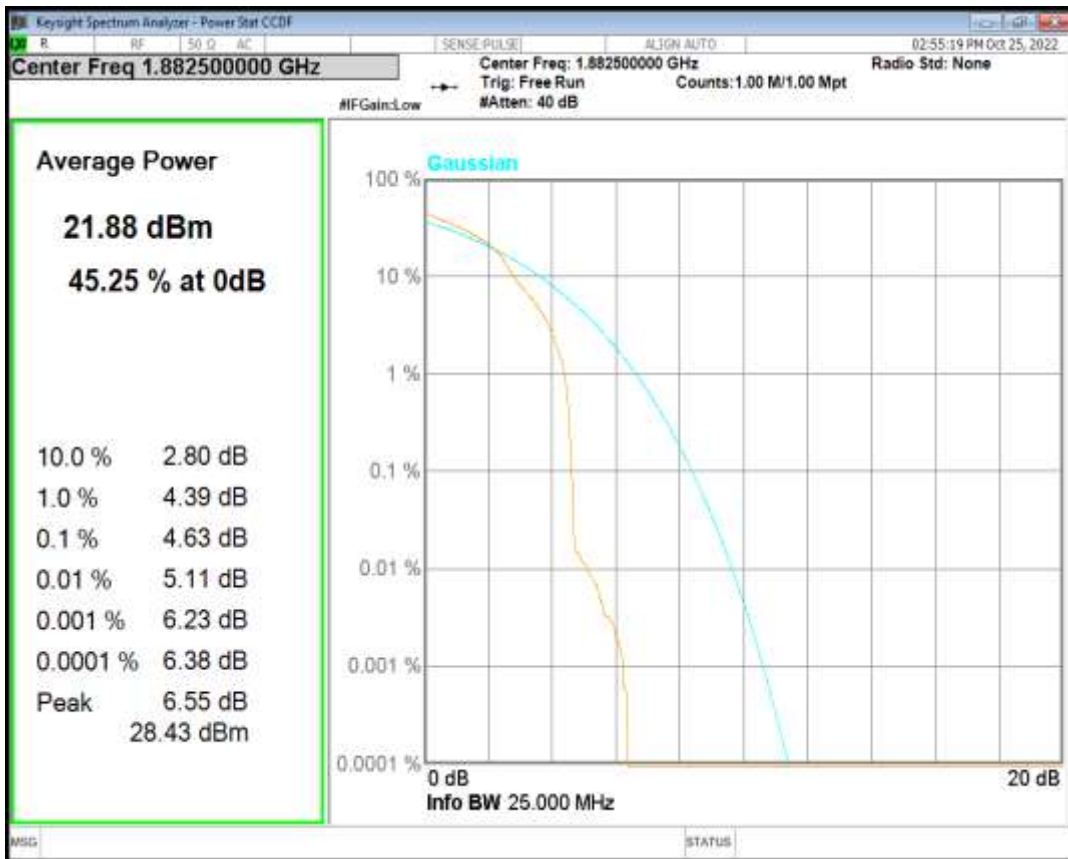

Band25 QPSK BW=15MHz Channel=26365 RB Size=1 Position=#0

Band25 QAM16 BW=15MHz Channel=26365 RB Size=1 Position=#0

Band25 QPSK BW=20MHz Channel=26365 RB Size=1 Position=#0

Band25 QAM16 BW=20MHz Channel=26365 RB Size=1 Position=#0