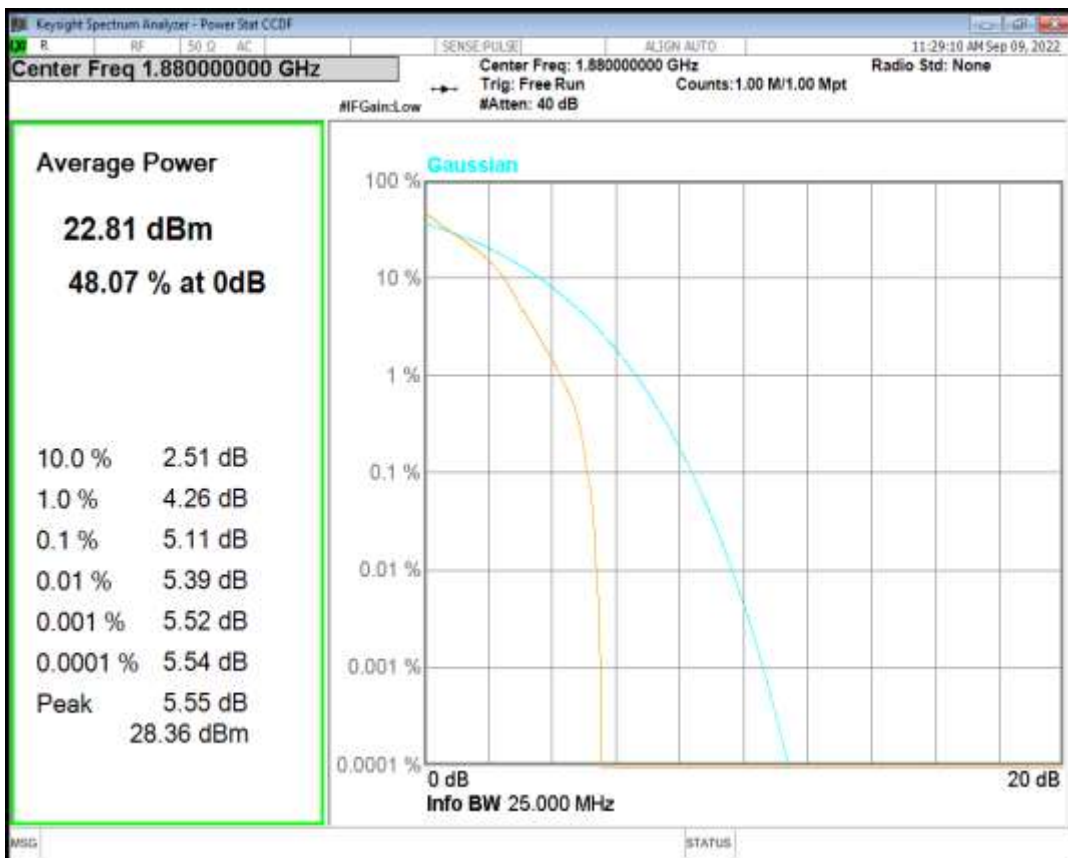

Band2 QPSK BW=1.4MHz Channel=18900 RB Size=1 Position=#0