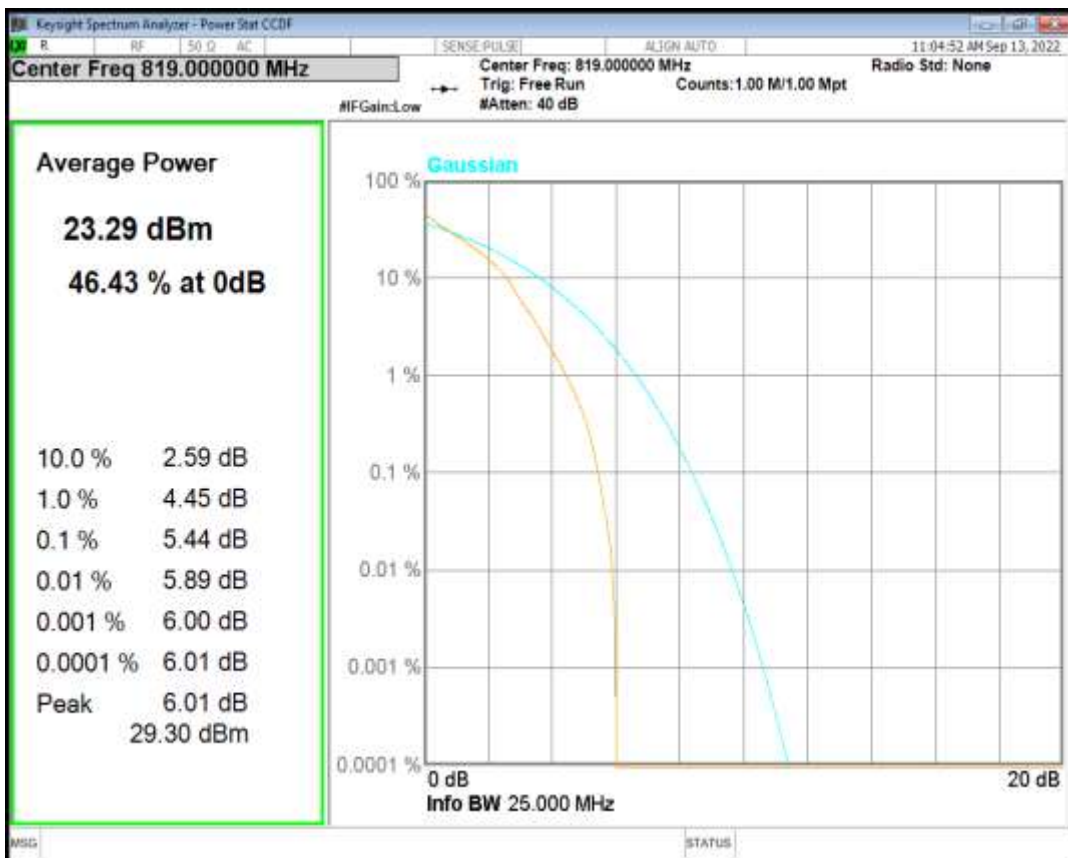

Band26(814-824) QPSK BW=3MHz Channel=26740 RB Size=1 Position=#0