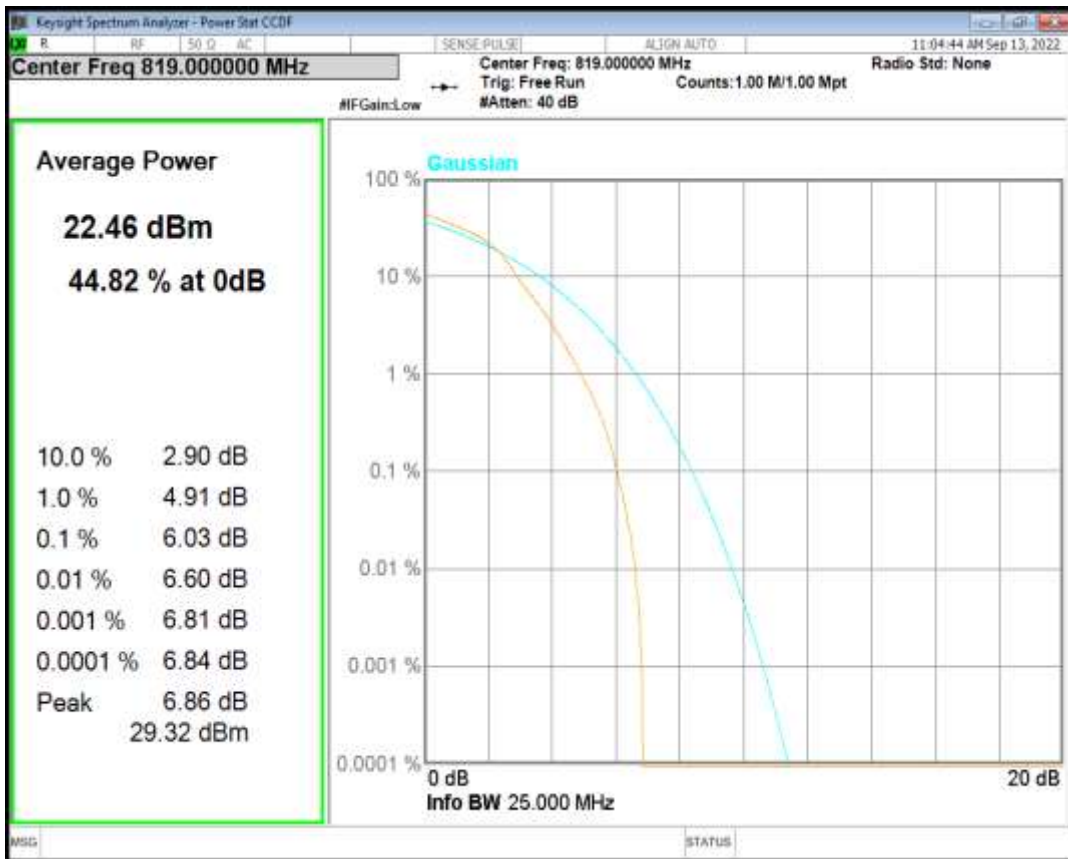

Band26(814-824) QAM16 BW=1.4MHz Channel=26740 RB Size=1 Position=#0