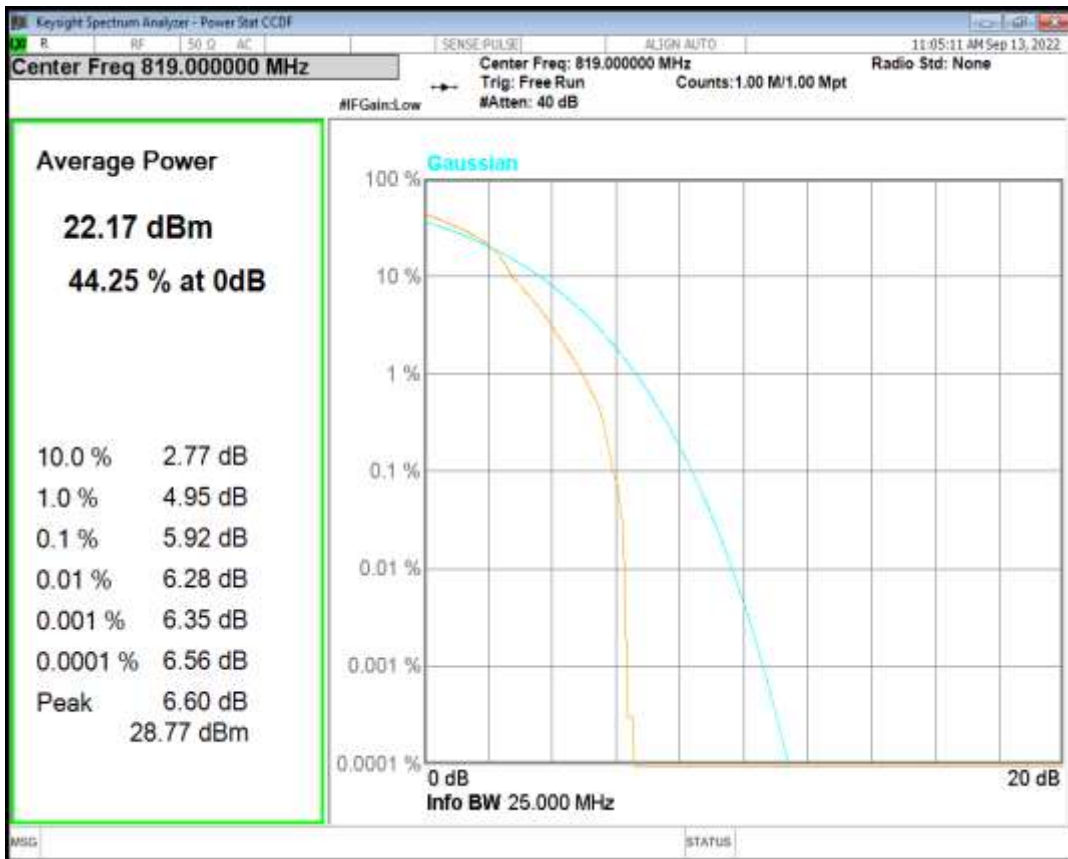

Band26(814-824) QPSK BW=5MHz Channel=26740 RB Size=1 Position=#0

Band26(814-824) QAM16 BW=5MHz Channel=26740 RB Size=1 Position=#0

Band26(814-824) QPSK BW=10MHz Channel=26740 RB Size=1 Position=#0

Band26(814-824) QAM16 BW=10MHz Channel=26740 RB Size=1 Position=#0