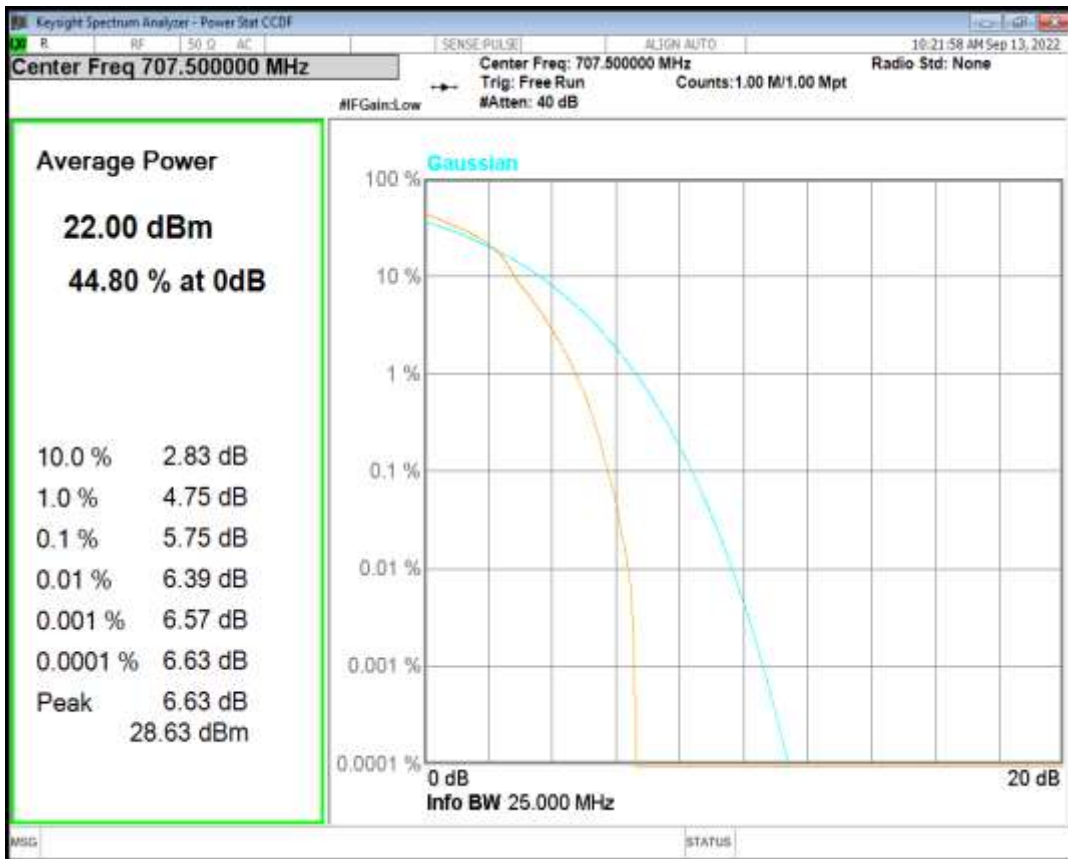

Band12 QAM16 BW=5MHz Channel=23095 RB Size=1 Position=#0