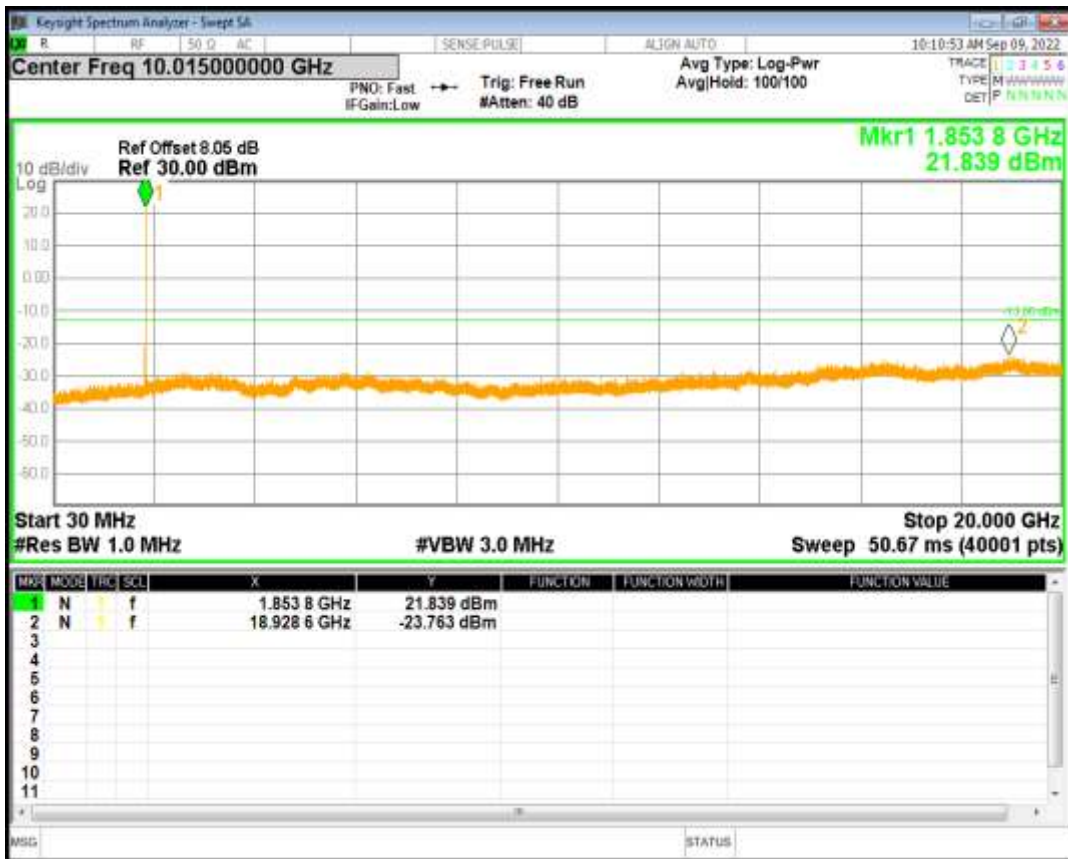

HSDPA Band2 Subtest2 Channel=9262