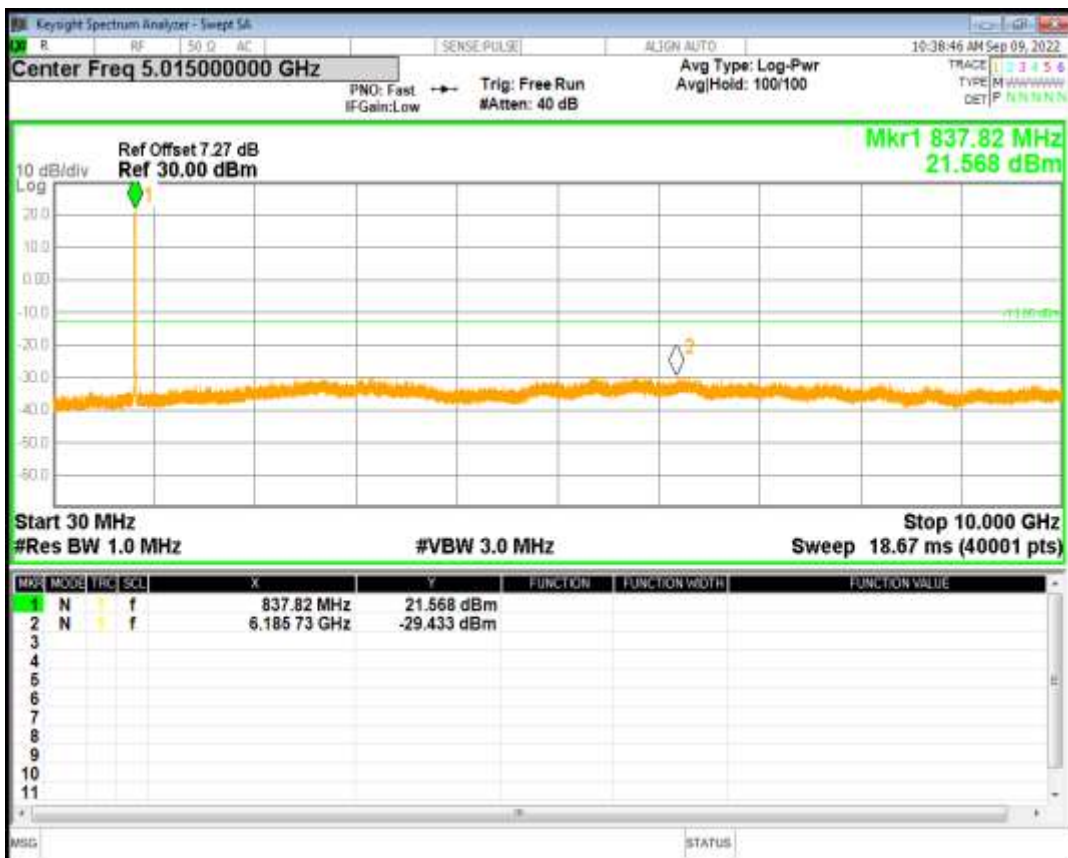

WCDMA Band2 Channel=9400

WCDMA Band2 Channel=9538

HSDPA Band5 Subtest1 Channel=4132

HSDPA Band5 Subtest2 Channel=4132

HSDPA Band5 Subtest3 Channel=4132

HSDPA Band5 Subtest4 Channel=4132

HSDPA Band5 Subtest1 Channel=4182