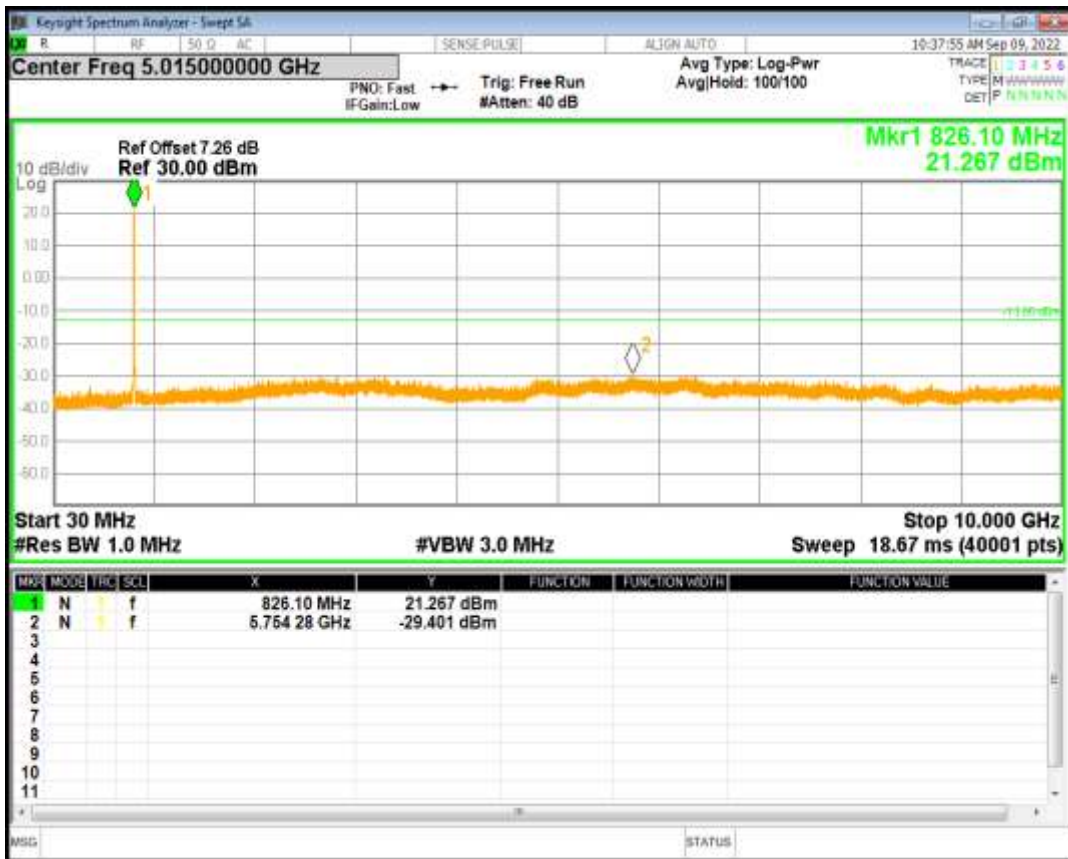

WCDMA Band2 Channel=9400

WCDMA Band2 Channel=9538

HSDPA Band5 Subtest1 Channel=4132

HSDPA Band5 Subtest2 Channel=4132

HSDPA Band5 Subtest3 Channel=4132

HSDPA Band5 Subtest4 Channel=4132

HSDPA Band5 Subtest1 Channel=4182