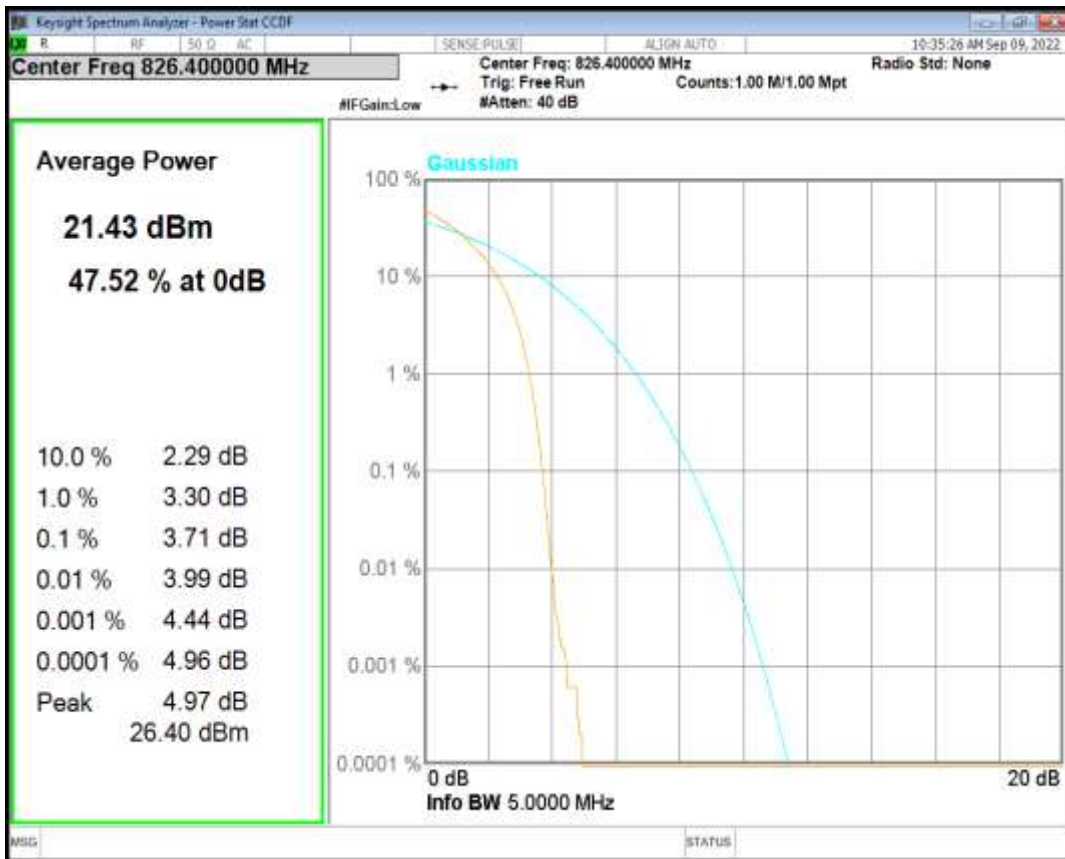

WCDMA Band2 Channel=9400

WCDMA Band2 Channel=9538

HSDPA Band5 Subtest1 Channel=4132

HSDPA Band5 Subtest2 Channel=4132

HSDPA Band5 Subtest3 Channel=4132

HSDPA Band5 Subtest4 Channel=4132

HSDPA Band5 Subtest1 Channel=4182