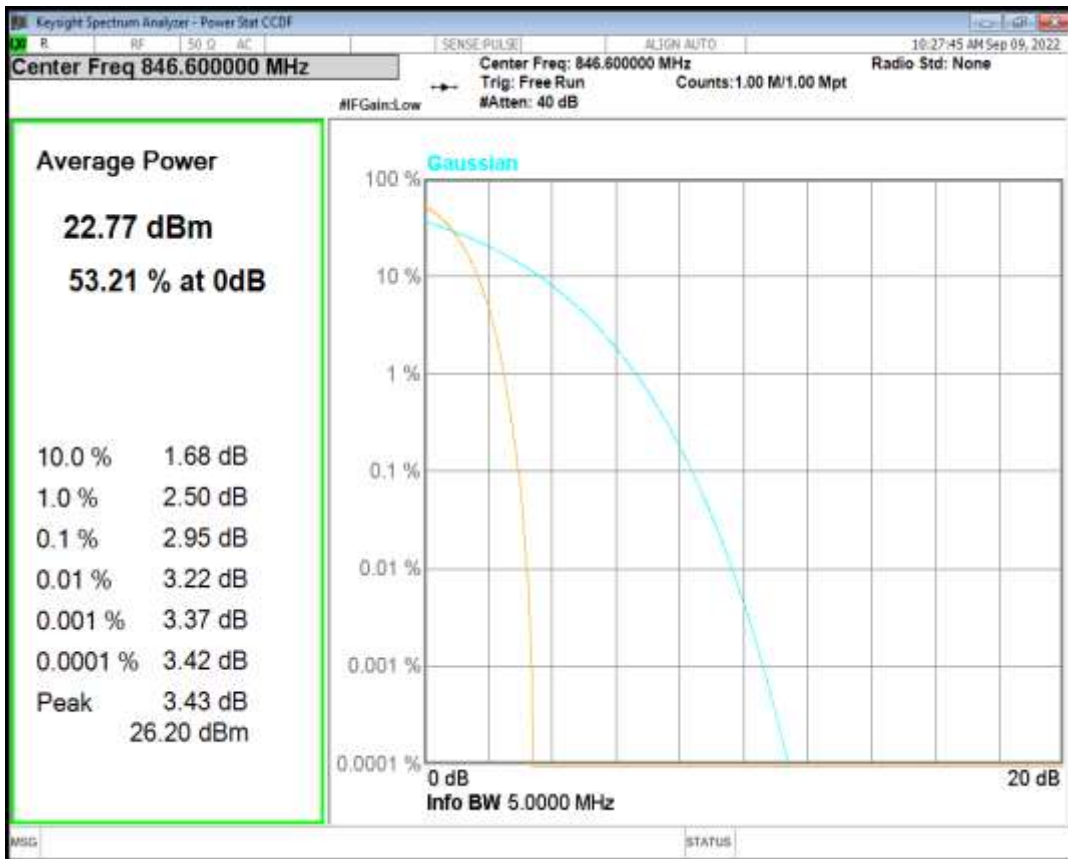

HSDPA Band5 Subtest5 Channel=4233

WCDMA Band5 Channel=4132

WCDMA Band5 Channel=4182

WCDMA Band5 Channel=4233

04 Occupied bandwidth

Band	Channel	Frequency (MHz)	99% OBW (kHz)	-26dB EBW (kHz)	Verdict
HSDPA Band2 Subtest1	9262	1852.4	4137.504	4686.239	PASS
HSDPA Band2 Subtest2	9262	1852.4	4158.370	4663.656	PASS
HSDPA Band2 Subtest3	9262	1852.4	4162.244	4681.483	PASS
HSDPA Band2 Subtest4	9262	1852.4	4180.339	4669.899	PASS
HSDPA Band2 Subtest1	9400	1880	4151.866	4657.663	PASS
HSDPA Band2 Subtest2	9400	1880	4146.626	4630.880	PASS
HSDPA Band2 Subtest3	9400	1880	4170.799	4664.598	PASS
HSDPA Band2 Subtest4	9400	1880	4172.768	4684.651	PASS
HSDPA Band2 Subtest1	9538	1907.6	4155.442	4656.840	PASS
HSDPA Band2 Subtest2	9538	1907.6	4140.120	4673.590	PASS
HSDPA Band2 Subtest3	9538	1907.6	4148.570	4651.374	PASS
HSDPA Band2 Subtest4	9538	1907.6	4150.636	4678.482	PASS
HSUPA Band2 Subtest1	9262	1852.4	4146.249	4670.266	PASS
HSUPA Band2 Subtest2	9262	1852.4	4148.679	4678.989	PASS
HSUPA Band2 Subtest3	9262	1852.4	4158.218	4637.065	PASS
HSUPA Band2 Subtest4	9262	1852.4	4148.559	4667.493	PASS
HSUPA Band2 Subtest5	9262	1852.4	4159.475	4664.132	PASS
HSUPA Band2 Subtest1	9400	1880	4153.470	4664.039	PASS
HSUPA Band2 Subtest2	9400	1880	4170.454	4661.418	PASS
HSUPA Band2 Subtest3	9400	1880	4151.989	4667.018	PASS
HSUPA Band2 Subtest4	9400	1880	4164.015	4680.695	PASS