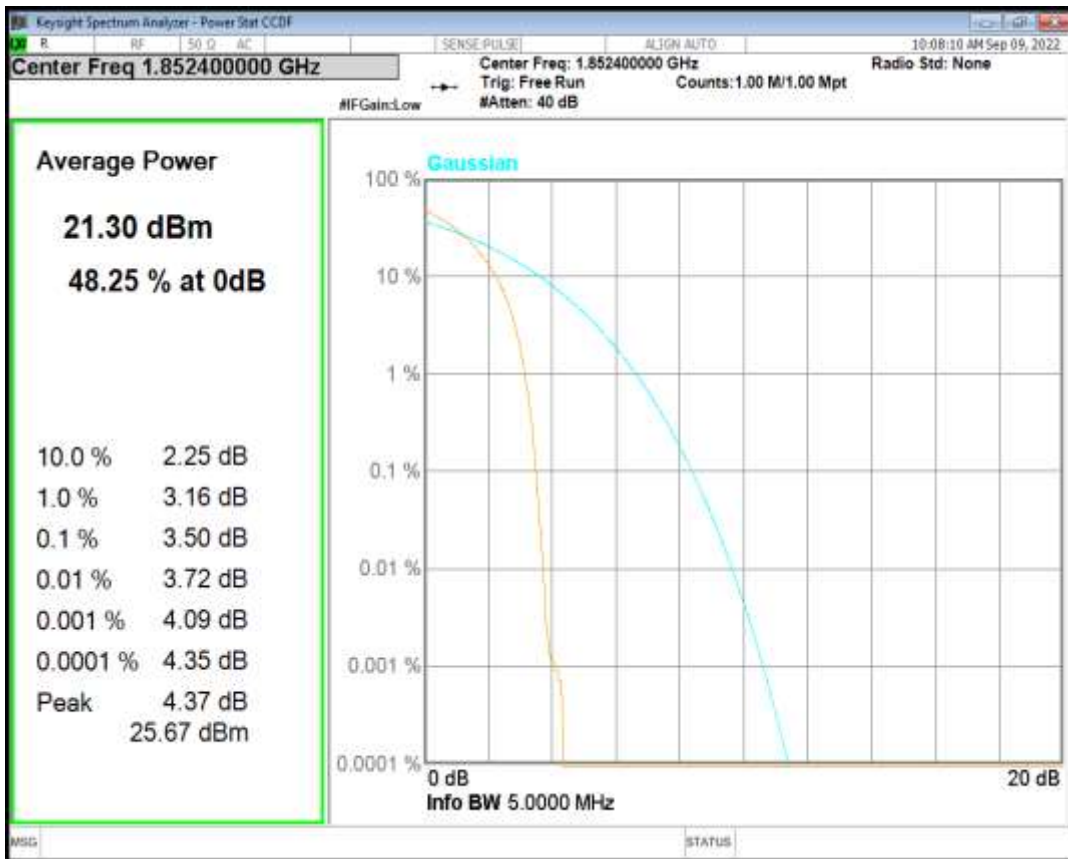

HSDPA Band2 Subtest2 Channel=9262