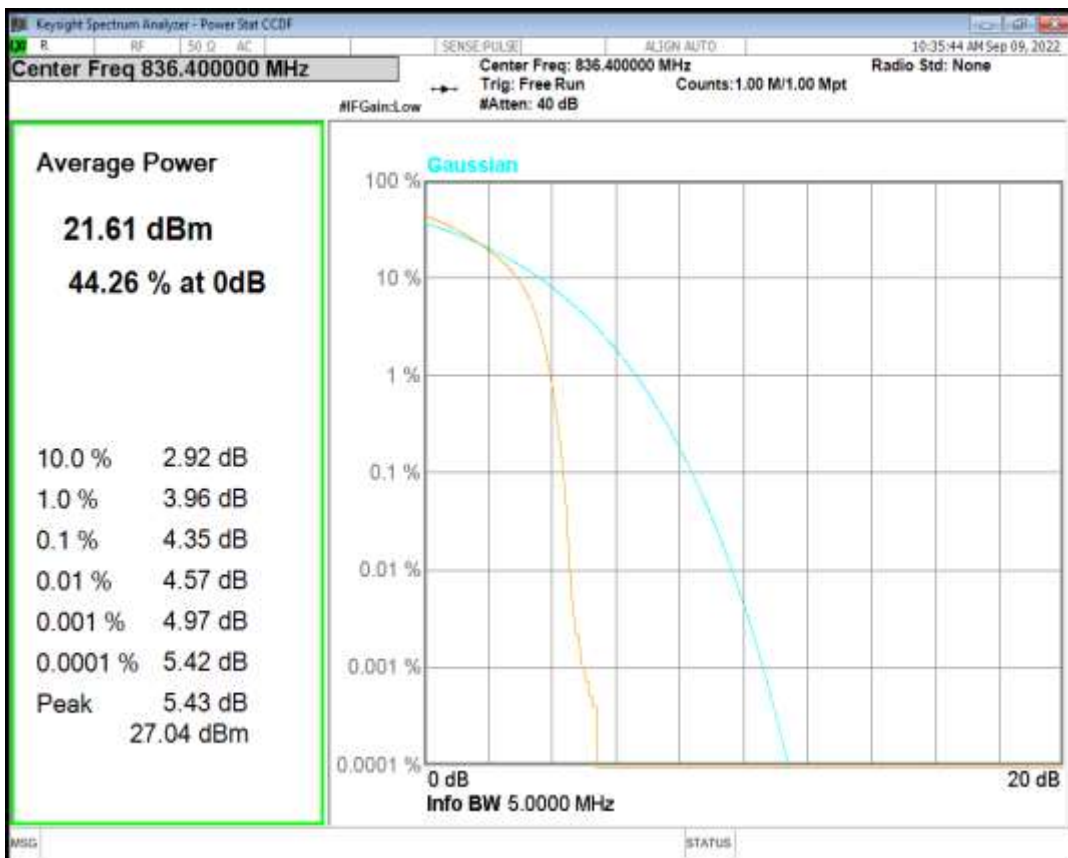

HSDPA Band5 Subtest3 Channel=4182