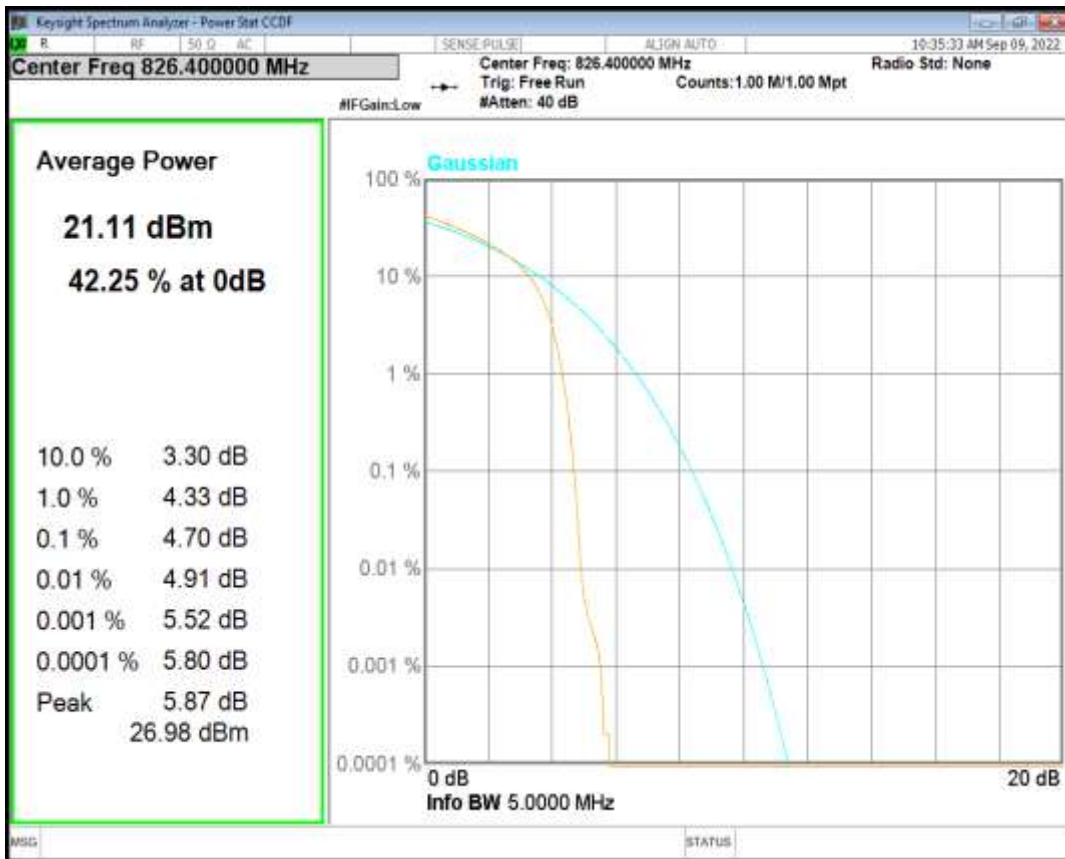

WCDMA Band2 Channel=9400

WCDMA Band2 Channel=9538

HSDPA Band5 Subtest1 Channel=4132

HSDPA Band5 Subtest2 Channel=4132

HSDPA Band5 Subtest3 Channel=4132

HSDPA Band5 Subtest4 Channel=4132

HSDPA Band5 Subtest1 Channel=4182