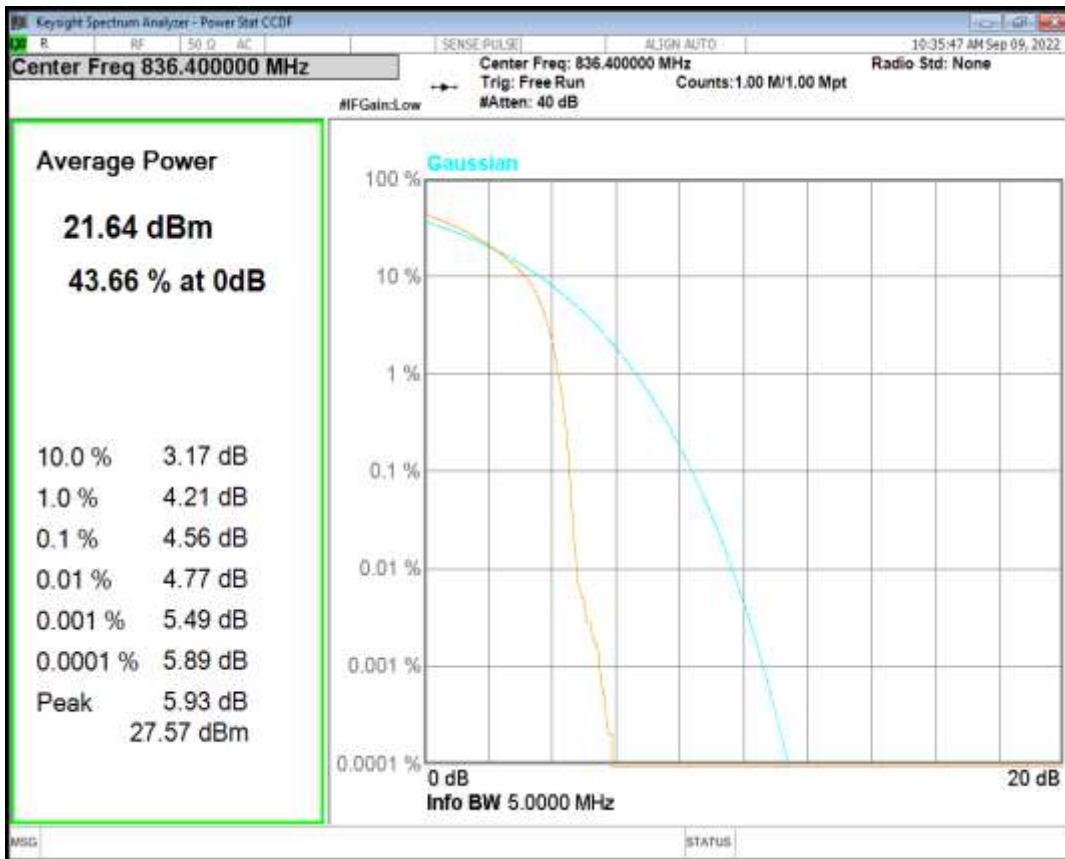

HSDPA Band5 Subtest4 Channel=4182