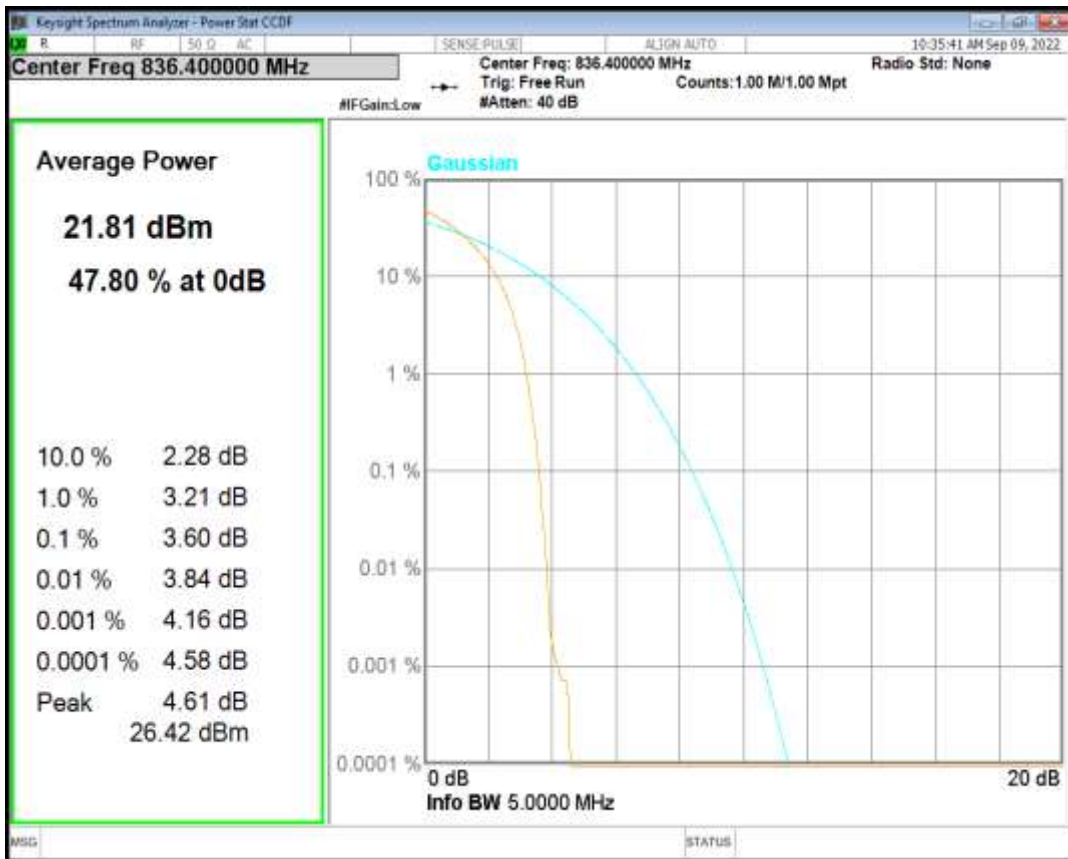

HSDPA Band5 Subtest2 Channel=4182