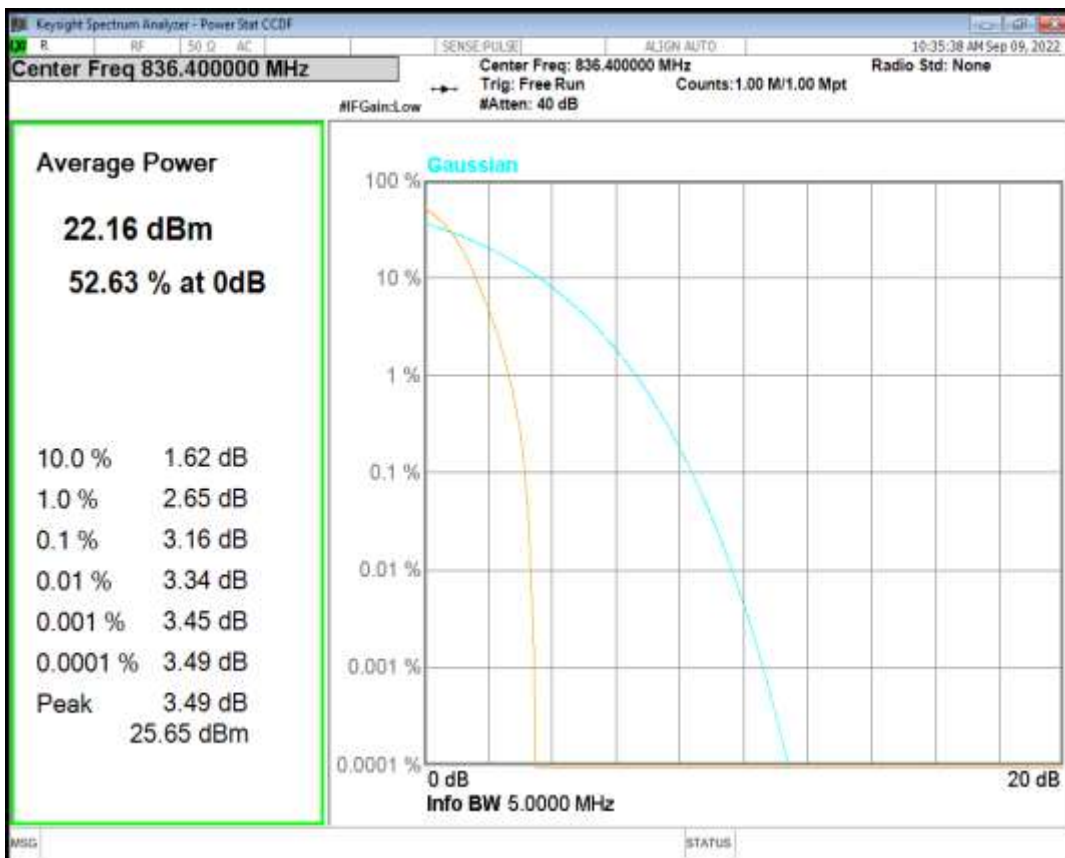

WCDMA Band2 Channel=9400

WCDMA Band2 Channel=9538

HSDPA Band5 Subtest1 Channel=4132

HSDPA Band5 Subtest2 Channel=4132

HSDPA Band5 Subtest3 Channel=4132

HSDPA Band5 Subtest4 Channel=4132

HSDPA Band5 Subtest1 Channel=4182