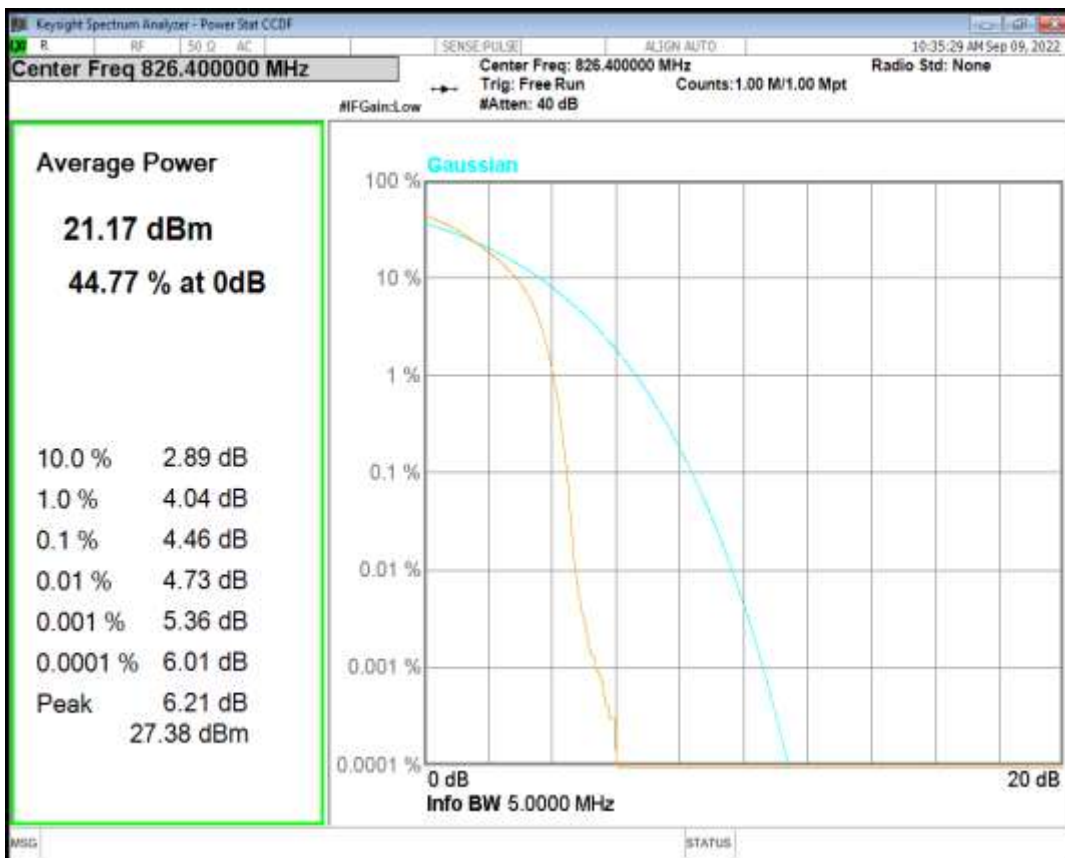

WCDMA Band2 Channel=9400

WCDMA Band2 Channel=9538

HSDPA Band5 Subtest1 Channel=4132

HSDPA Band5 Subtest2 Channel=4132

HSDPA Band5 Subtest3 Channel=4132

HSDPA Band5 Subtest4 Channel=4132

HSDPA Band5 Subtest1 Channel=4182