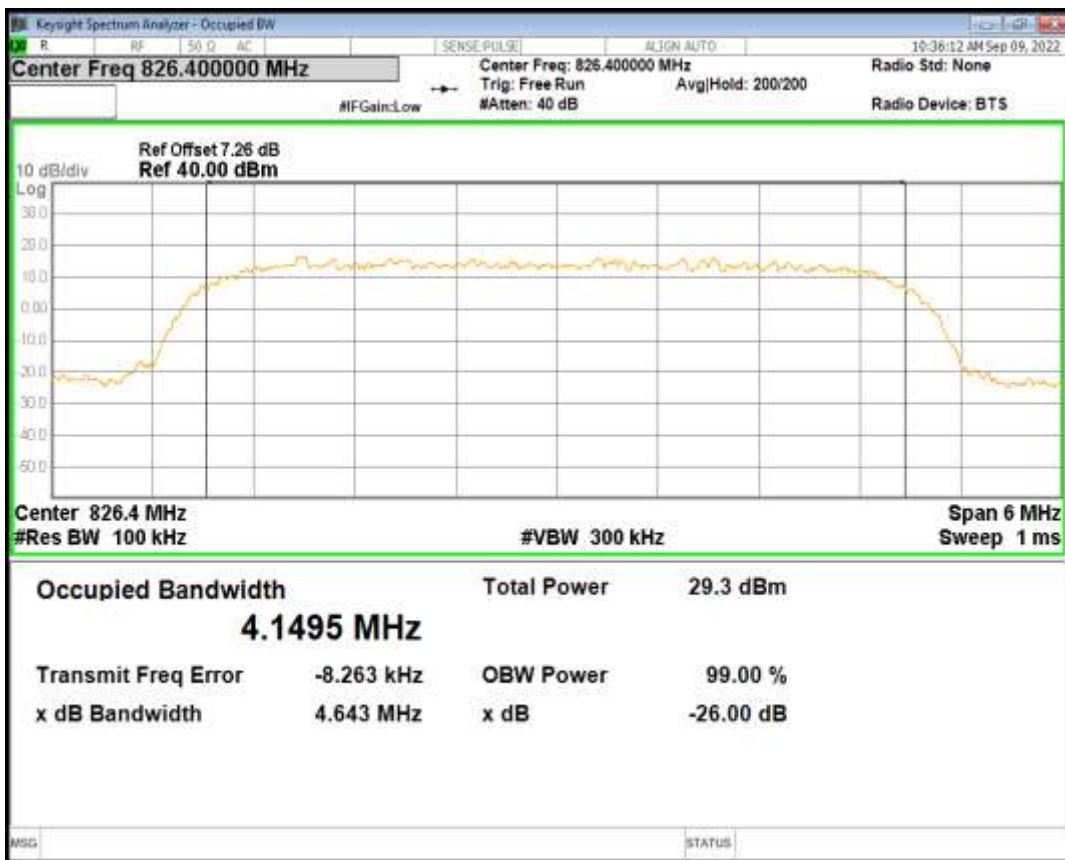

WCDMA Band2 Channel=9400

WCDMA Band2 Channel=9538

HSDPA Band5 Subtest1 Channel=4132

HSDPA Band5 Subtest2 Channel=4132

HSDPA Band5 Subtest3 Channel=4132

HSDPA Band5 Subtest4 Channel=4132

HSDPA Band5 Subtest1 Channel=4182