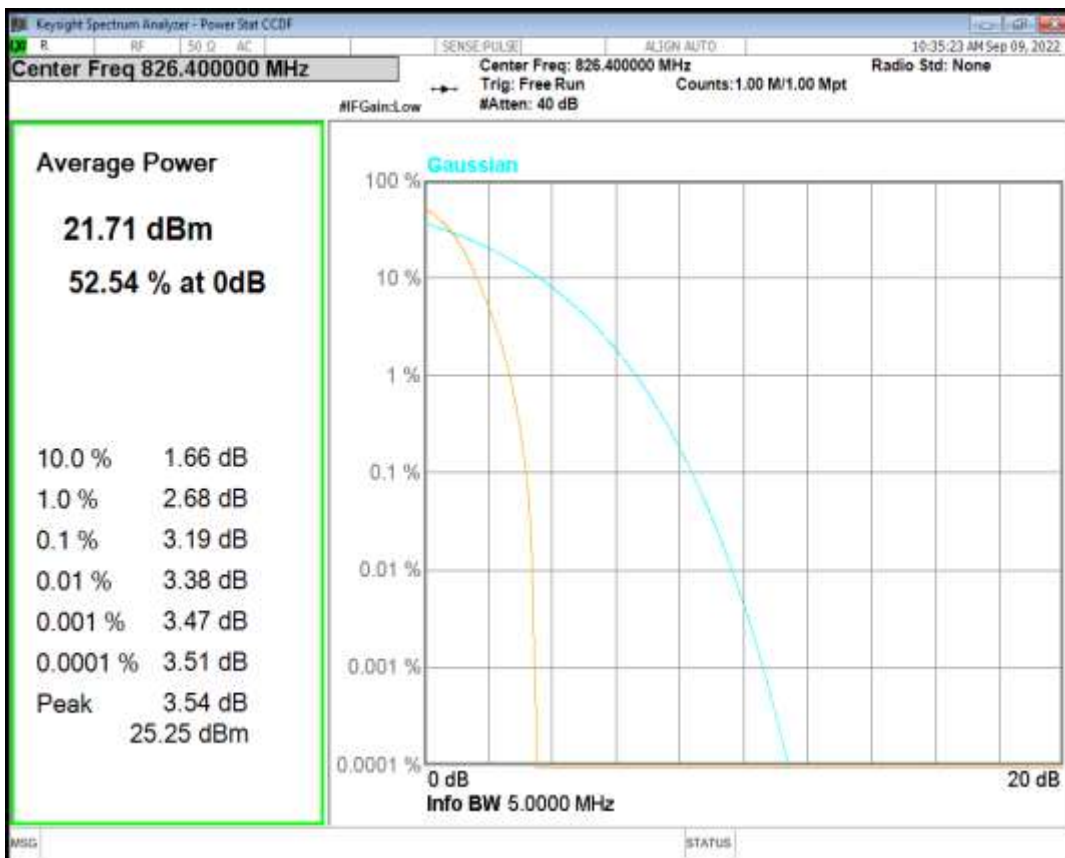

HSDPA Band5 Subtest1 Channel=4132