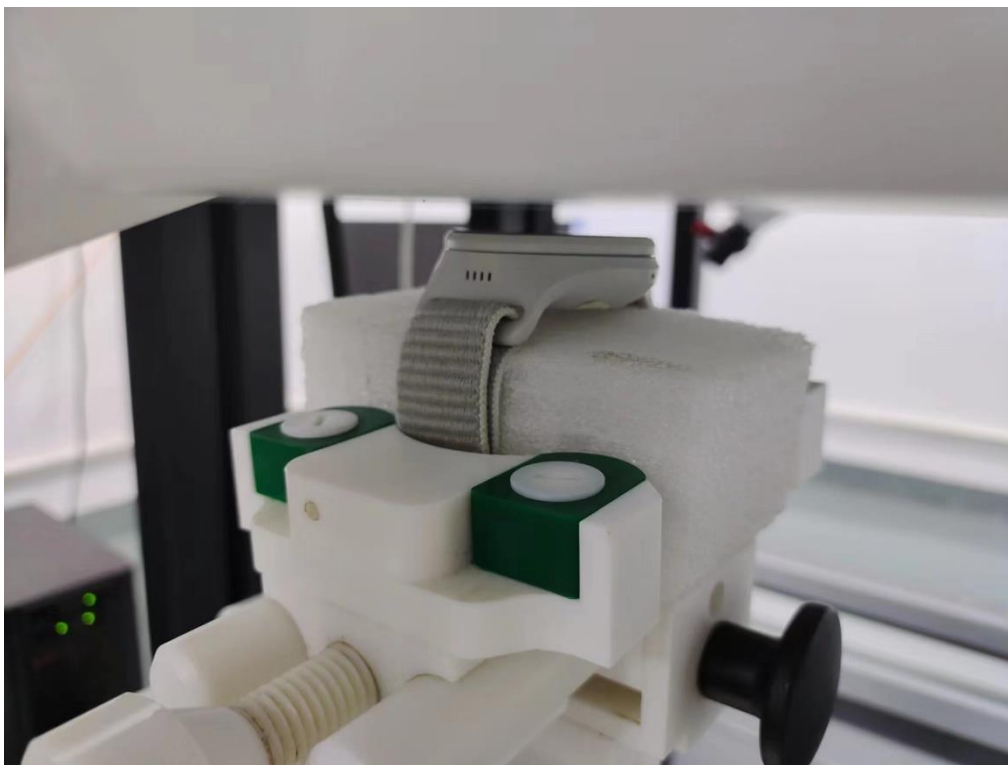

2AAI6-NICKW001-2_SAR Setup photos

Front of face(separation distance is 10mm)

Wrist(separation distance is 0mm)