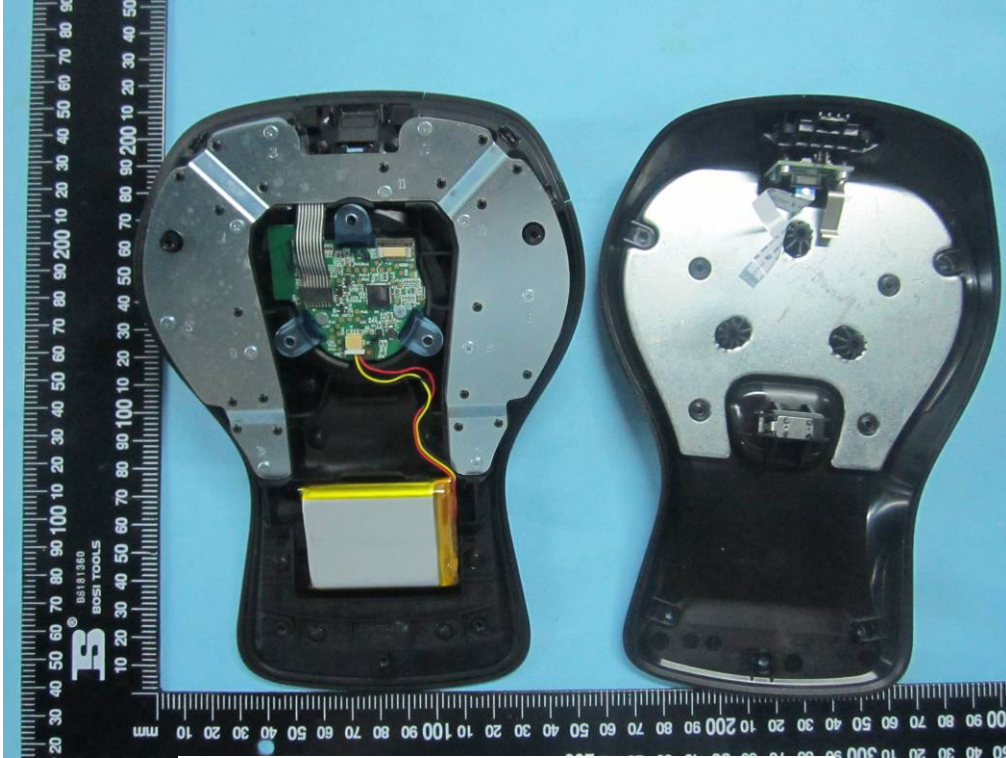

Annex B.i. Photograph 2: EUT Internal Photo

Space Mouse Pro Wireless Cover Off - Front View

Space Mouse Pro Wireless Battery - Front View

Space Mouse Pro Wireless Battery - Rear View

Space Mouse Pro Wireless Mainboard - Front View

Space Mouse Pro Wireless Mainboard - Rear View

Space Mouse Pro Wireless Keyboard - Front View

SIEMIC, INC.

Accessing global markets

Title: EMC Test Report for SpaceMouse Pro Wireless
Main Model: 3DX-700049
Serial Model: N/A
To: FCC Part 15 Subpart B Class B: 2013 , ANSI C63.4:2009

Report No.: 14070248-FCC-E1

Issue Date: June 18, 2014

Page: 26 of 34

www.siemic.com

www.siemic.com.cn

Space Mouse Pro Wireless Keyboard - Rear View