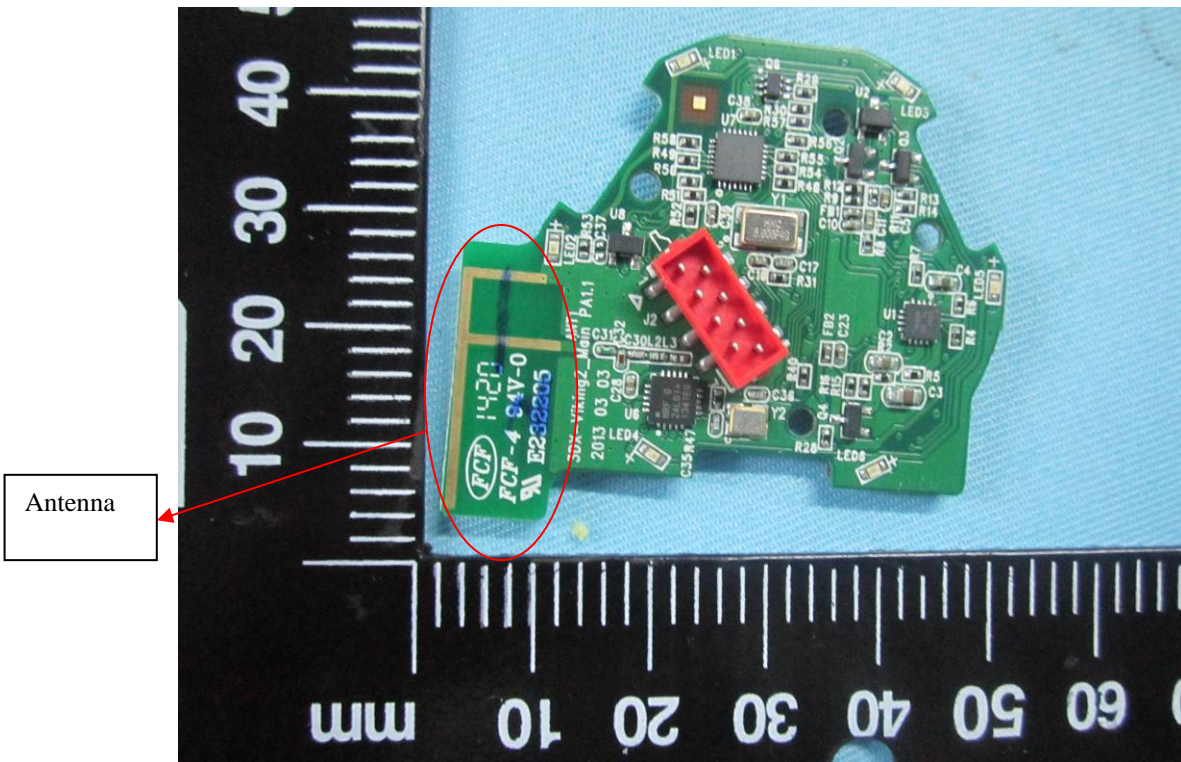

Annex B.i. Photograph 2: EUT Internal Photo

Space Mouse Pro Wireless Cover Off - Front View

Space Mouse Pro Wireless Battery - Front View

Space Mouse Pro Wireless Battery - Rear View

Space Mouse Pro Wireless Mainboard - Front View

Space Mouse Pro Wireless Mainboard - Rear View

Space Mouse Pro Wireless Keyboard - Front View

SIEMIC, INC.

Accessing global markets

Title: EMC Test Report for SpaceMouse Pro Wireless
Main Model: 3DX-700049
Serial Model: N/A
To: FCC Part 15 Subpart B Class B: 2013 , ANSI C63.4:2009

Report No.: 14070248-FCC-E1

Issue Date: June 18, 2014

Page: 26 of 34

www.siemic.com

www.siemic.com.cn

Space Mouse Pro Wireless Keyboard - Rear View