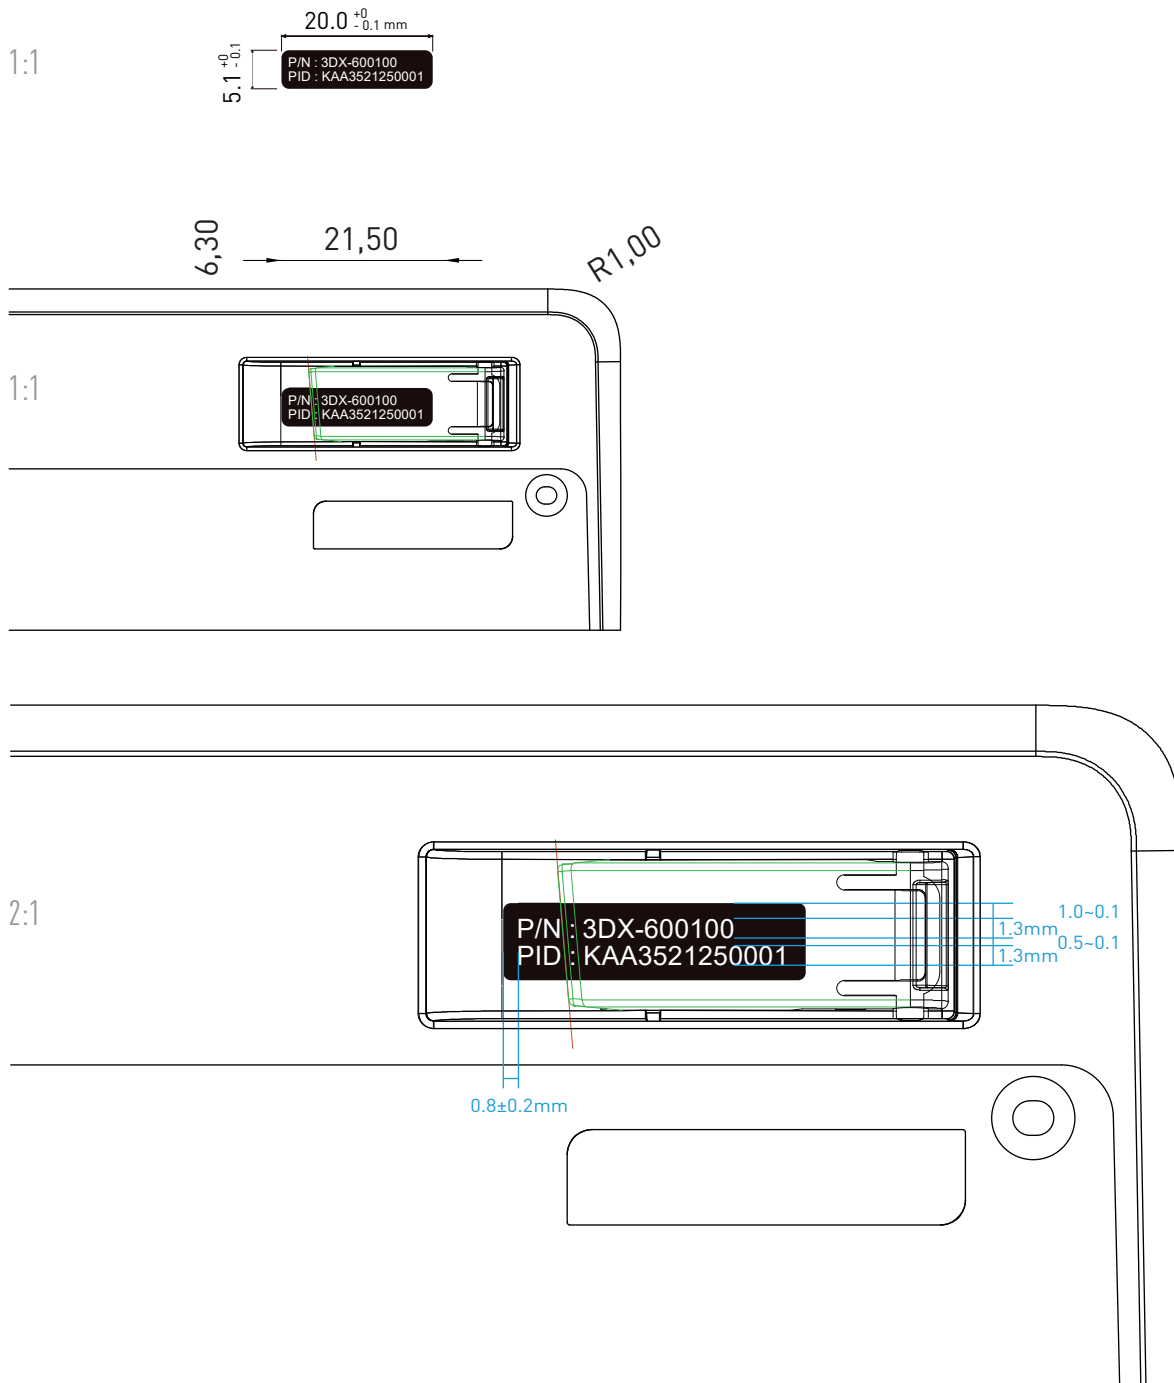

SCOUT_USB_ASY_UPK_GENERIC

SCOUT - Keyboard Pro and Numpad Pro

PN-PID-Sticker

REV 006 - 02.08.2021

Please note: The numbers used on the sticker are placeholders!

And the supported PID are:

3DX-600100, 3DX-600101, 3DX-600102, 3DX-600103, 3DX-600104, 3DX-600105, 3DX-600106, 3DX-600107, 3DX-600108,
 3DX-600109, 3DX-600110, 3DX-600111, 3DX-600112, 3DX-600113, 3DX-600114,
 3DX-700090, 3DX-700091, 3DX-700092, 3DX-700093, 3DX-700094, 3DX-700095, 3DX-700096, 3DX-700097,
 3DX-700098, 3DX-700099, 3DX-700100, 3DX-700101, 3DX-700102, 3DX-700103, 3DX-700104