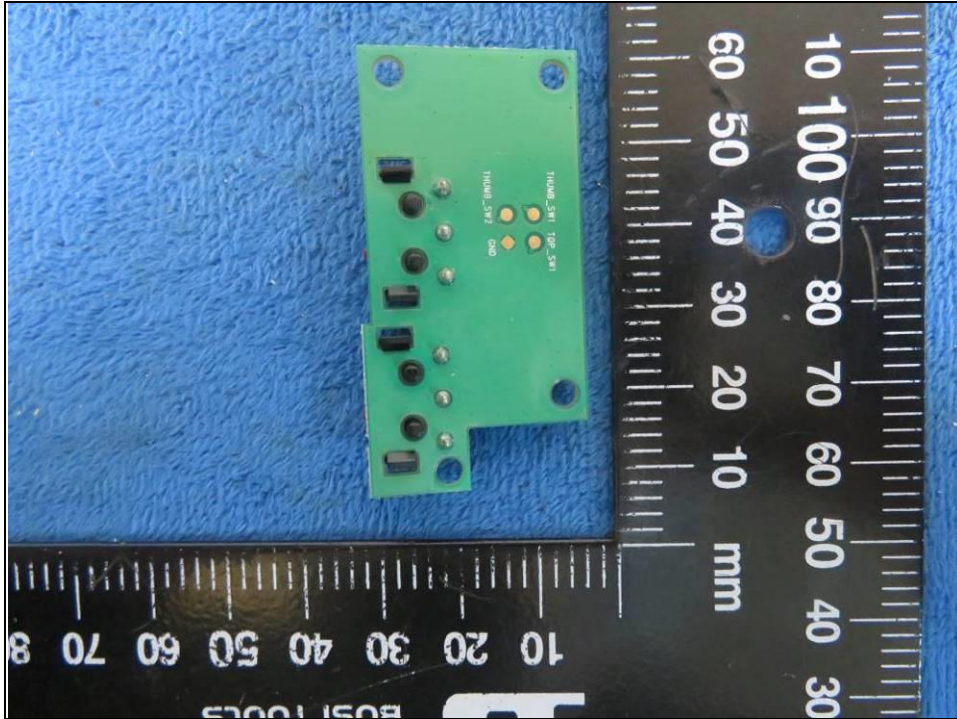

## PHOTOGRAPHS OF THE EUT

**BUREAU  
VERITAS**

Reference No.: 200102S006

BUREAU VERITAS

Reference No.: 200102S006

**BUREAU VERITAS**

Reference No.: 200102S006

Bureau Veritas (Shenzhen)  
Consumer Products Service Co., Ltd.