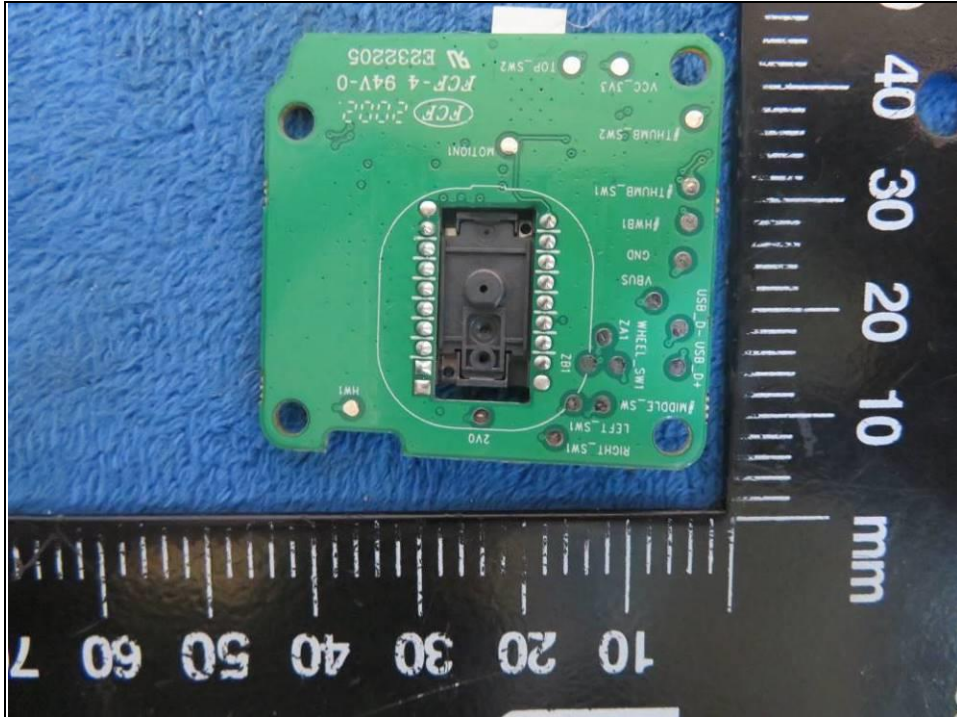

**BUREAU
VERITAS**

Reference No.: 200102S006