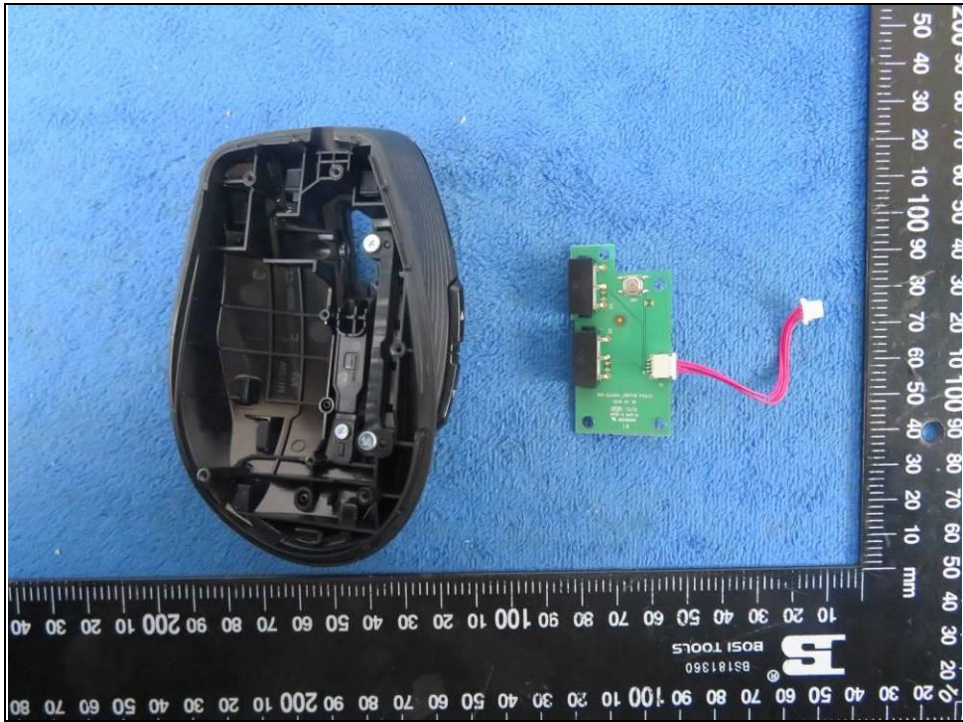

## PHOTOGRAPHS OF THE EUT

**BUREAU  
VERITAS**

Reference No.: 200102S006

BUREAU VERITAS

Reference No.: 200102S006

**BUREAU VERITAS**

Reference No.: 200102S006

Bureau Veritas (Shenzhen)  
Consumer Products Service Co., Ltd.