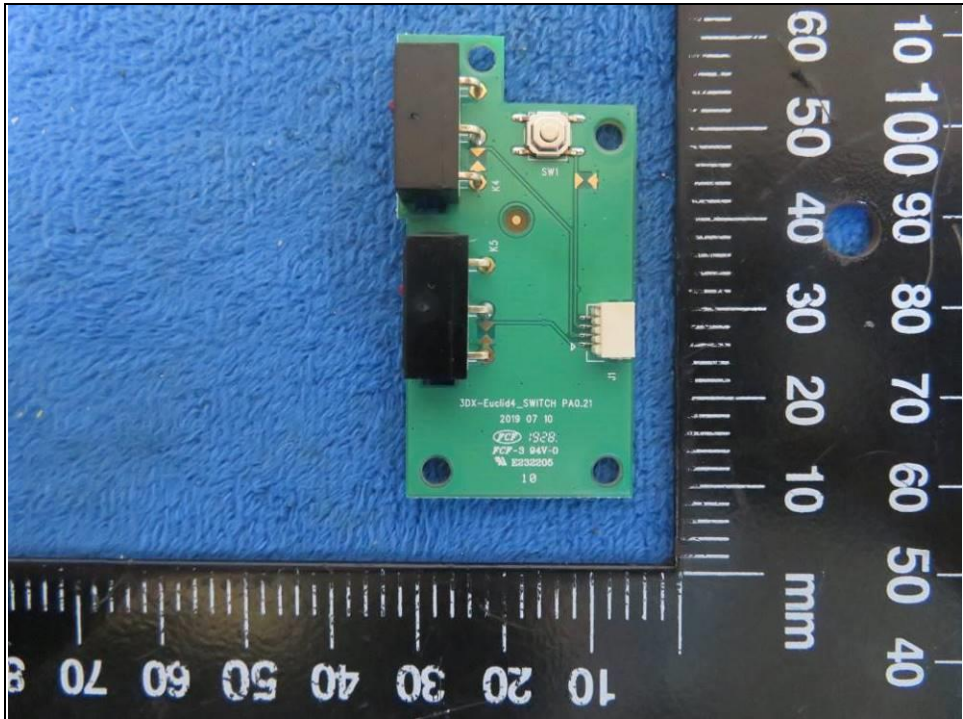

**BUREAU  
VERITAS**

Reference No.: 200102S006

## PHOTOGRAPHS OF THE EUT

**BUREAU  
VERITAS**

Reference No.: 200102S006

BUREAU VERITAS

Reference No.: 200102S006

**BUREAU VERITAS**

Reference No.: 200102S006

Bureau Veritas (Shenzhen)  
Consumer Products Service Co., Ltd.