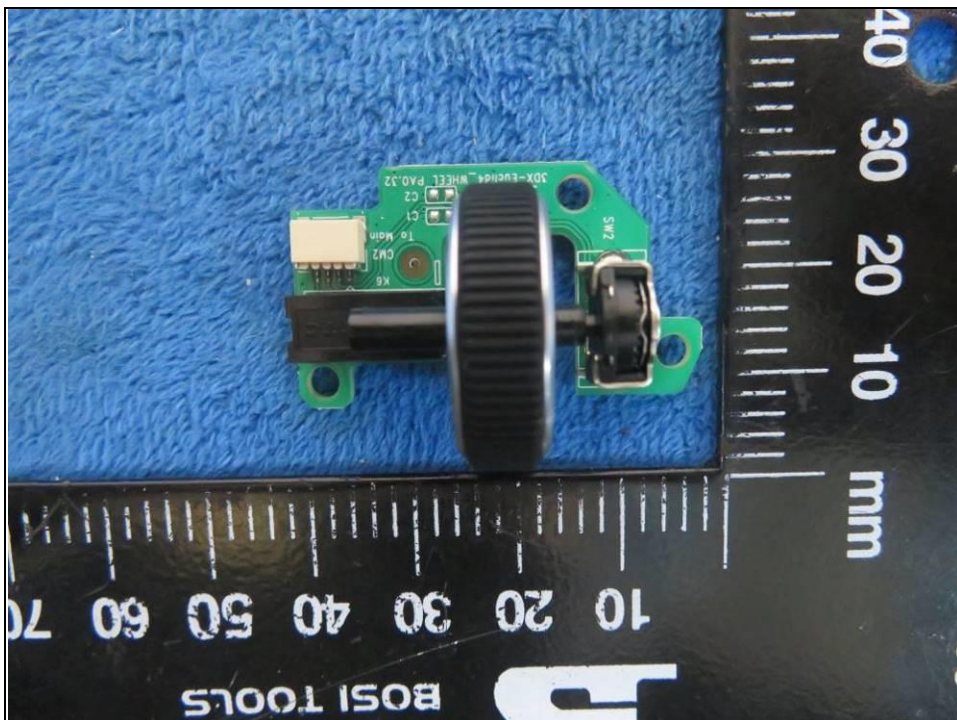

**BUREAU
VERITAS**

Reference No.: 200102S006