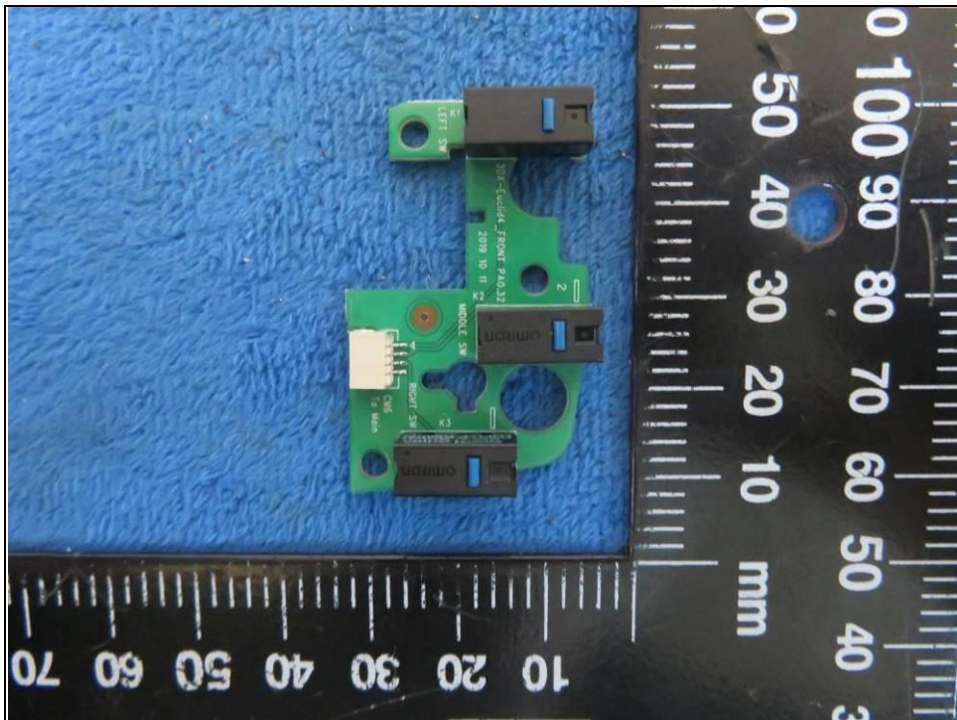

## PHOTOGRAPHS OF THE EUT

**BUREAU  
VERITAS**

Reference No.: 200102S006

BUREAU VERITAS

Reference No.: 200102S006

**BUREAU VERITAS**

Reference No.: 200102S006

Bureau Veritas (Shenzhen)  
Consumer Products Service Co., Ltd.