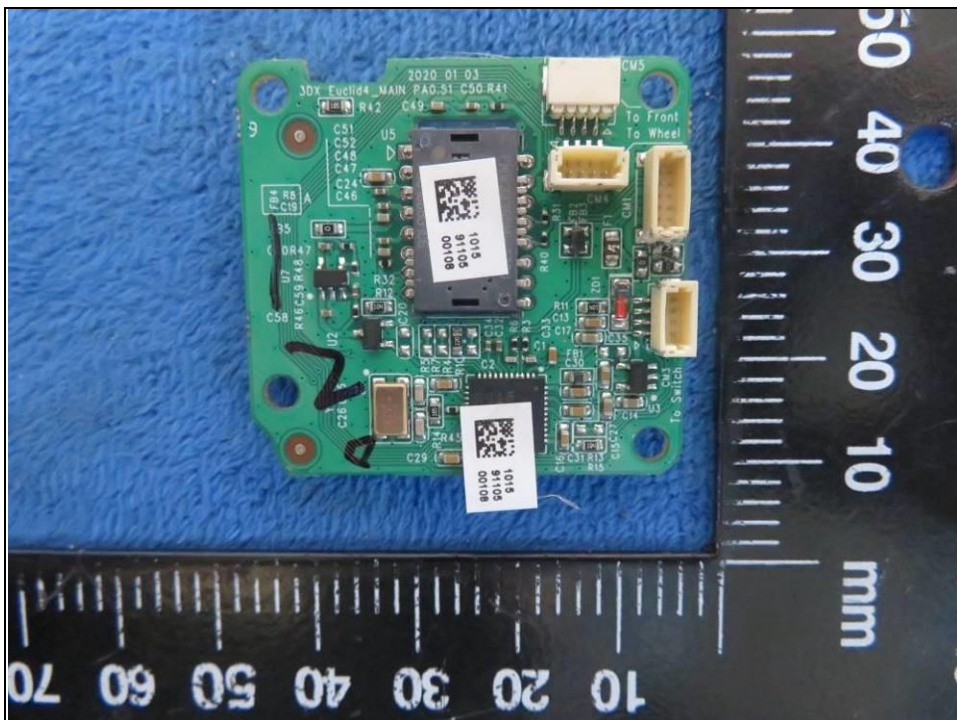

## PHOTOGRAPHS OF THE EUT

**BUREAU  
VERITAS**

Reference No.: 200102S006

BUREAU VERITAS

Reference No.: 200102S006

**BUREAU VERITAS**

Reference No.: 200102S006

Bureau Veritas (Shenzhen)  
Consumer Products Service Co., Ltd.