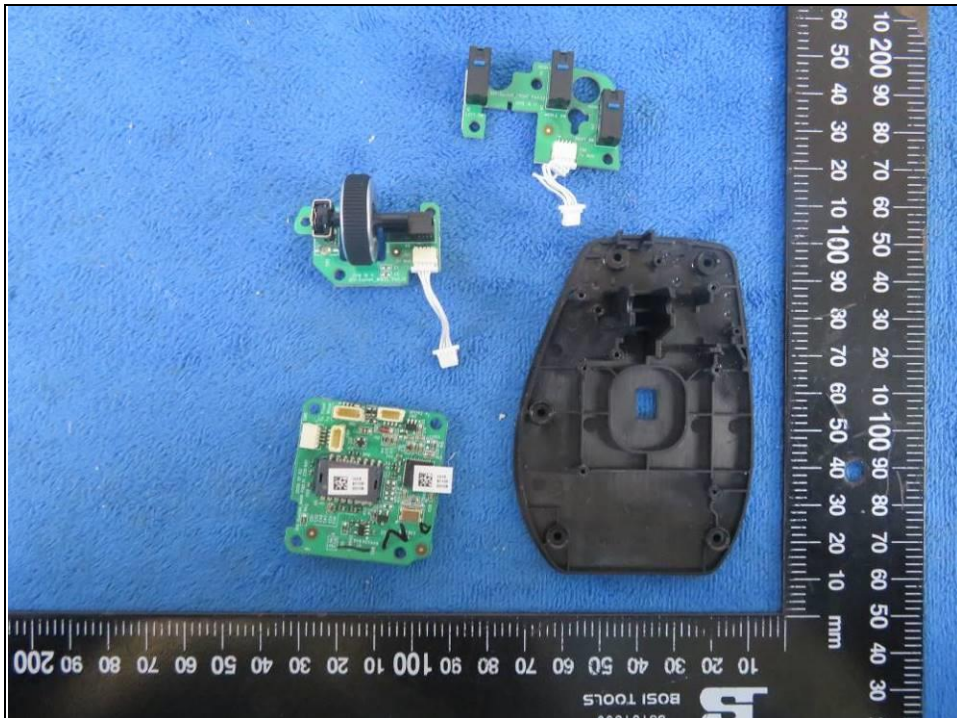

**BUREAU  
VERITAS**

Reference No.: 200102S006

## PHOTOGRAPHS OF THE EUT

**BUREAU  
VERITAS**

Reference No.: 200102S006

BUREAU VERITAS

Reference No.: 200102S006

**BUREAU VERITAS**

Reference No.: 200102S006

Bureau Veritas (Shenzhen)  
Consumer Products Service Co., Ltd.