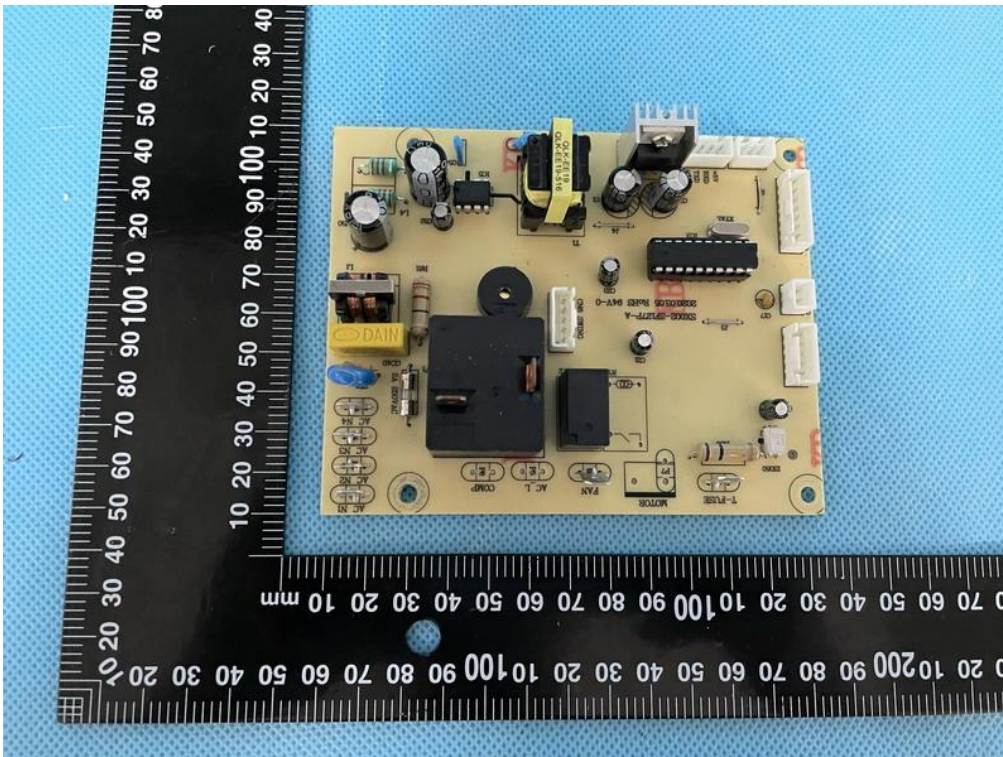

Internal Photo

FCC ID: 2AAHD-SF127B-33AI

Inner View of the EUT

Inner View of module

Inner Circuit Bottom View

Inner Circuit Bottom View

Inner Circuit Top View

Inner Circuit Bottom View

Inner Circuit Top View

Inner Circuit Bottom View

Inner Circuit Top View

Inner Circuit Bottom View