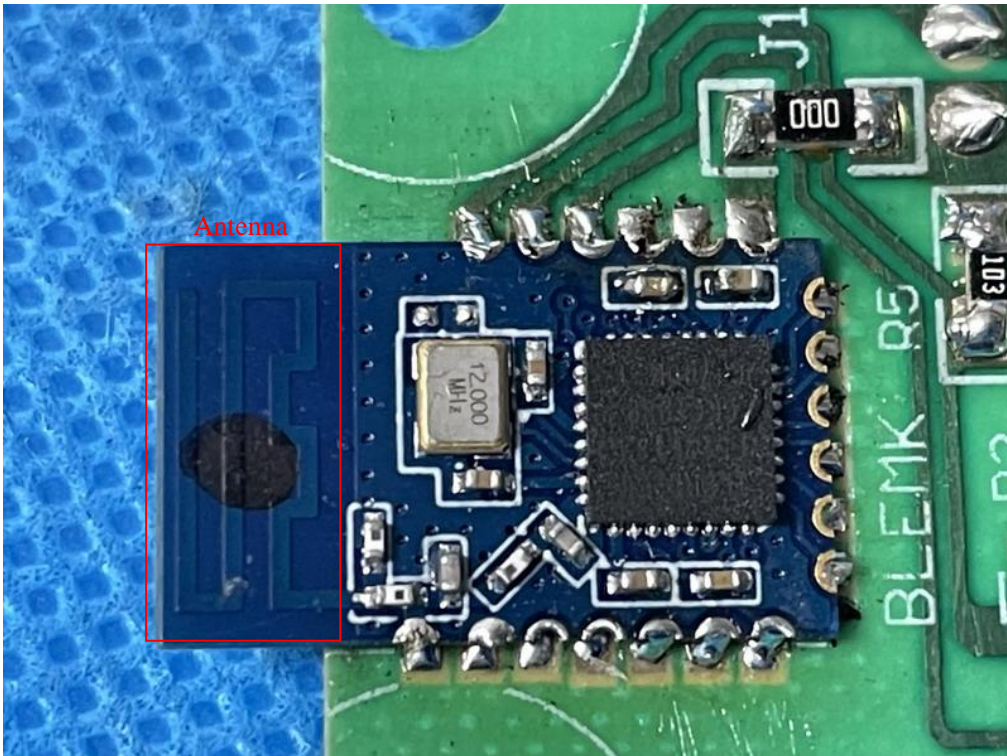

Internal Photo

FCC ID: 2AAHD-SF127B-33AI

Inner View of the EUT

Inner View of module

Inner Circuit Bottom View

Inner Circuit Bottom View

Inner Circuit Top View

Inner Circuit Bottom View

Inner Circuit Top View

Inner Circuit Bottom View

Inner Circuit Top View

Inner Circuit Bottom View