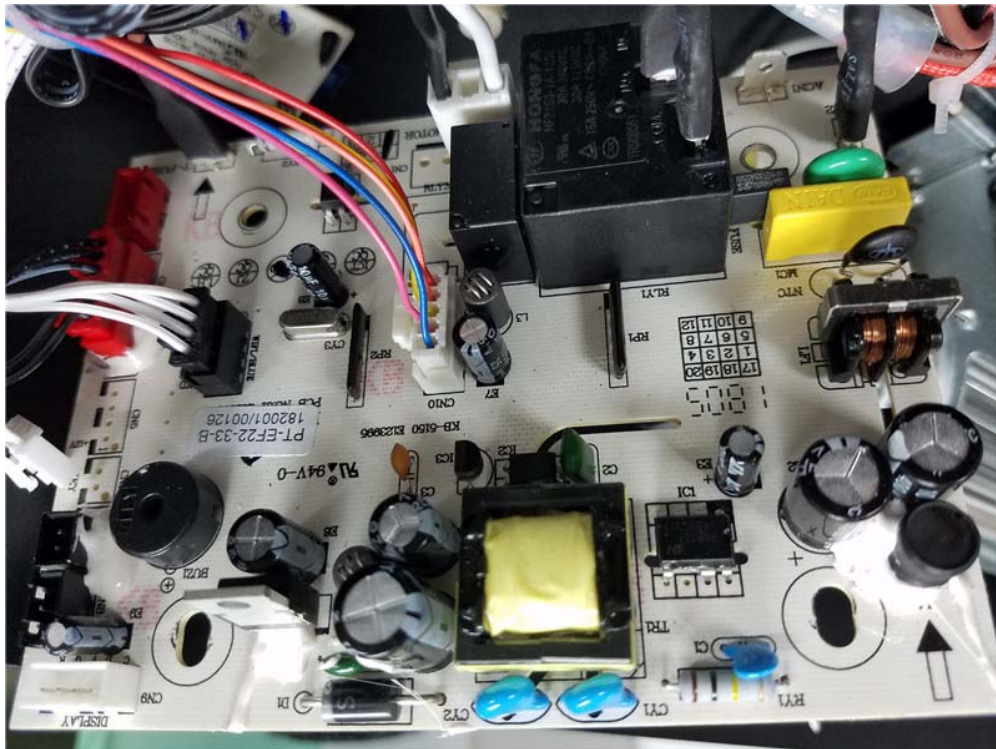

**Internal Photo**

FCC ID: 2AAHD-EF22-33B

**Inside View of The Product**

**Inner Circuit Top View**

Inner Circuit Bottom View

Inner Circuit Top View

Inner Circuit Bottom View

Inner Circuit Top View

Inner Circuit Bottom View

Inner Circuit Top View

Inner Circuit Bottom View

Inner Circuit Top View

Inner Circuit Bottom View