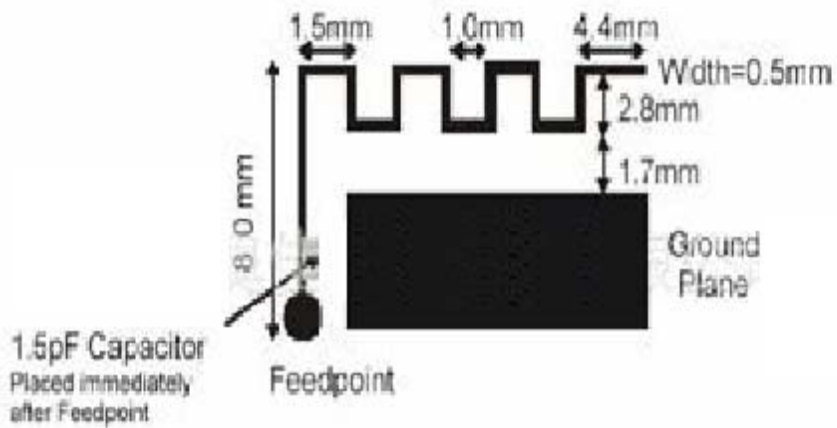

Antenna type: Meander line antenna

Max Antenna Gain: -2dB

曲流型天线的FCB封装