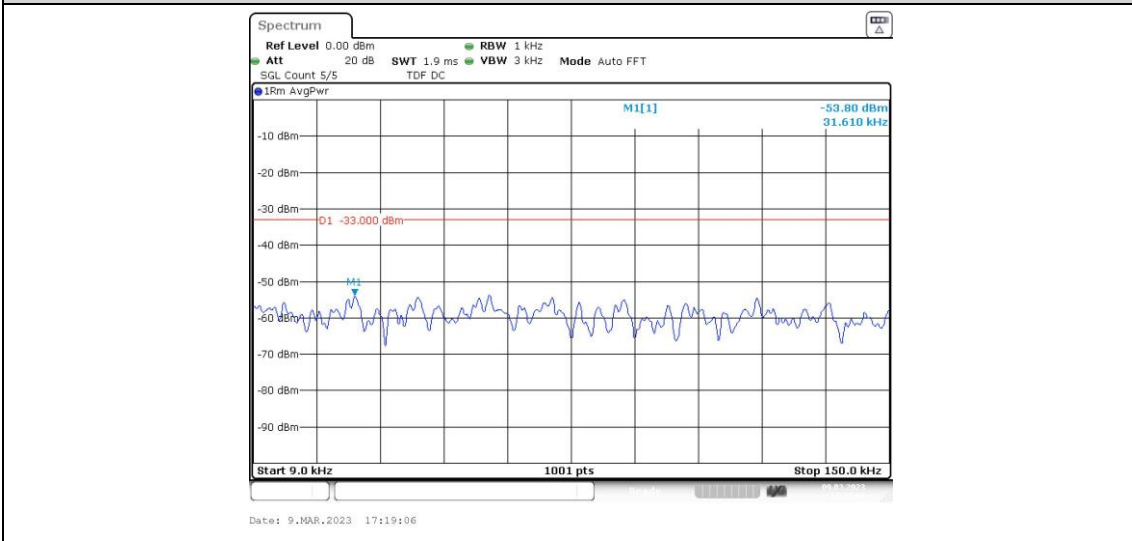

Band71-20MHz-16QAM-133222-1RB#0-Range1:0.009~0.15MHz