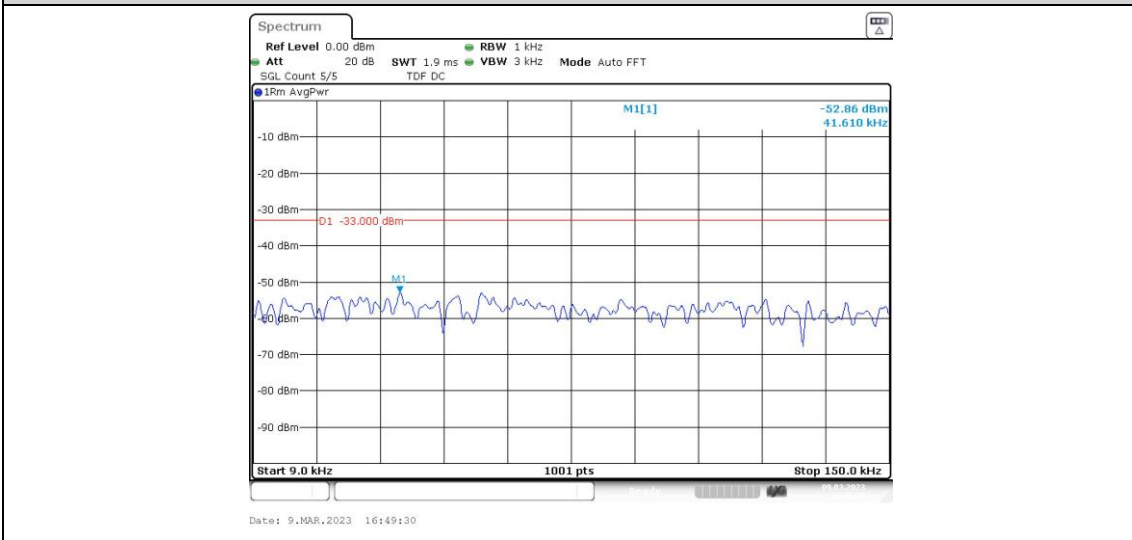

Band71-15MHz-16QAM-133397-1RB#0-Range1:0.009~0.15MHz