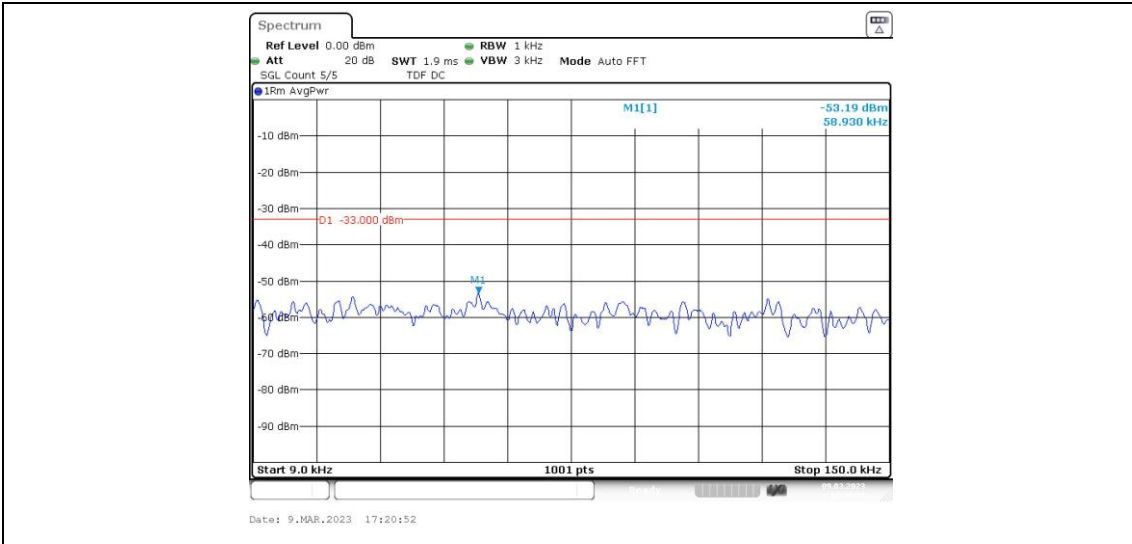

Band71-20MHz-16QAM-133322-1RB#0-Range1:0.009~0.15MHz