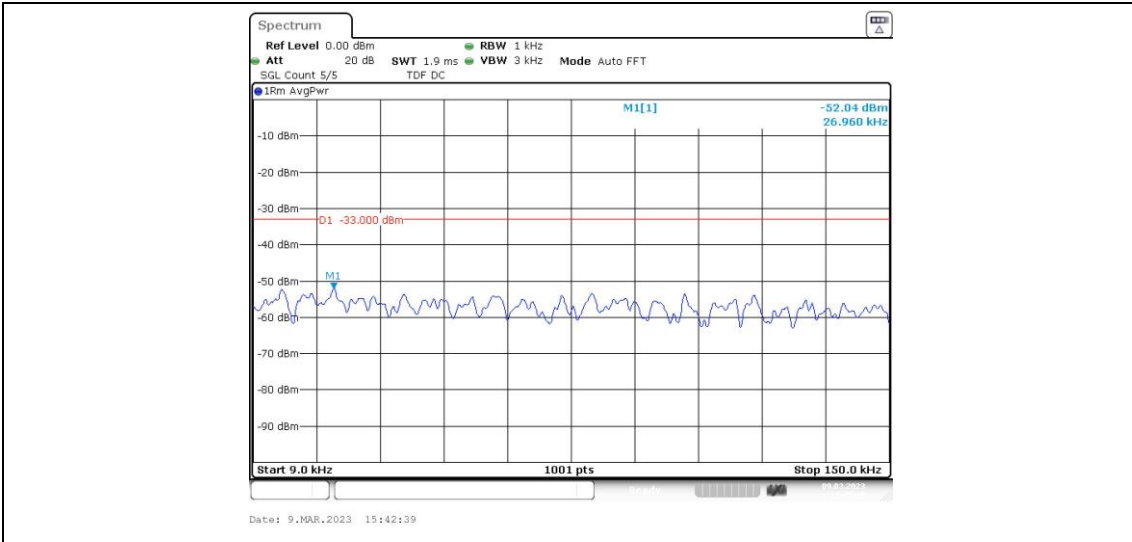

Band71-5MHz-16QAM-133297-1RB#0-Range1:0.009~0.15MHz