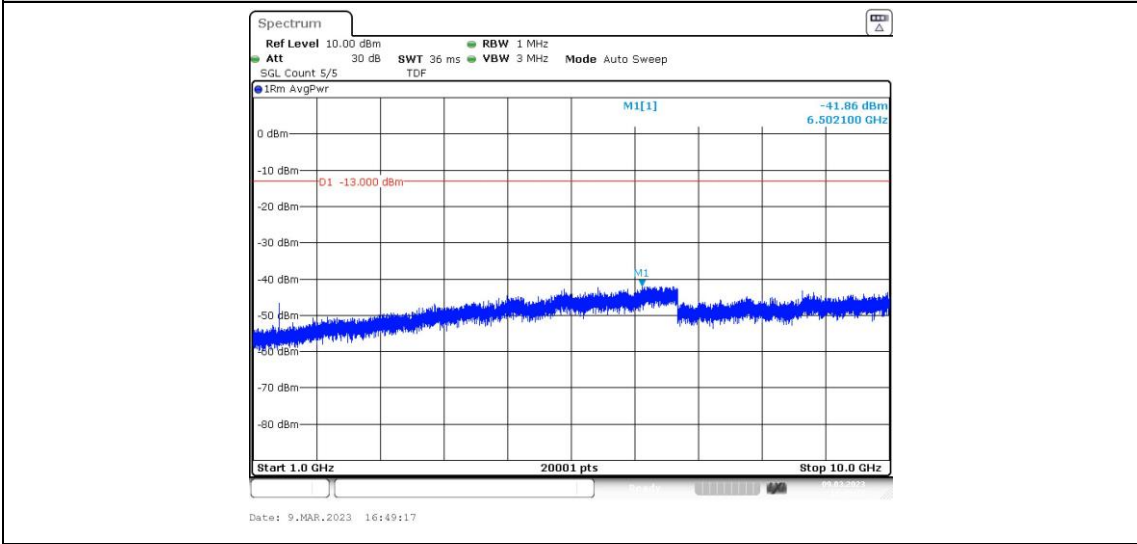

Band71-15MHz-16QAM-133197-1RB#0-Range1:0.009~0.15MHz