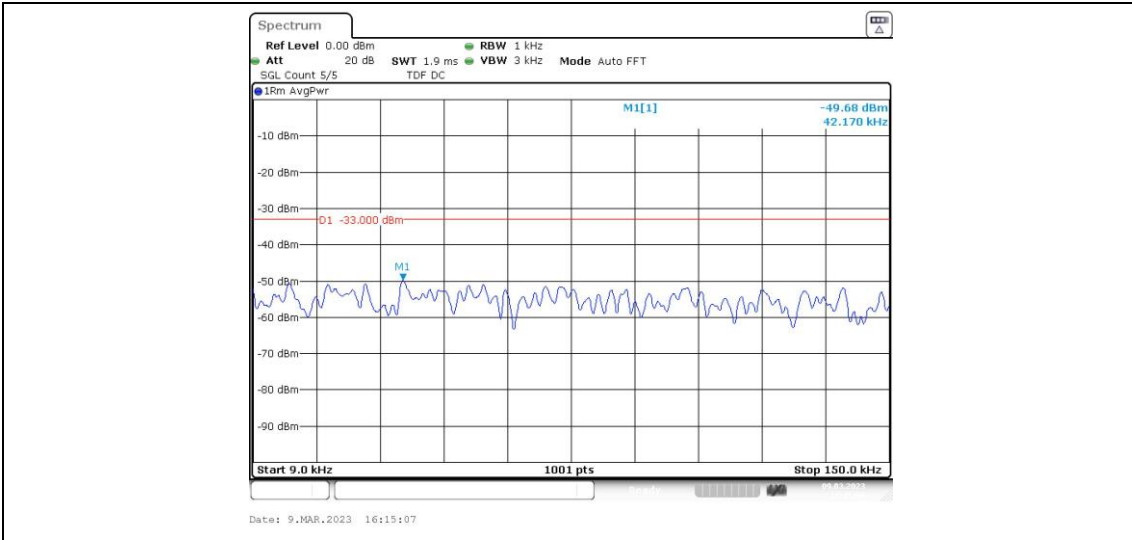

Band71-10MHz-16QAM-133297-1RB#0-Range1:0.009~0.15MHz