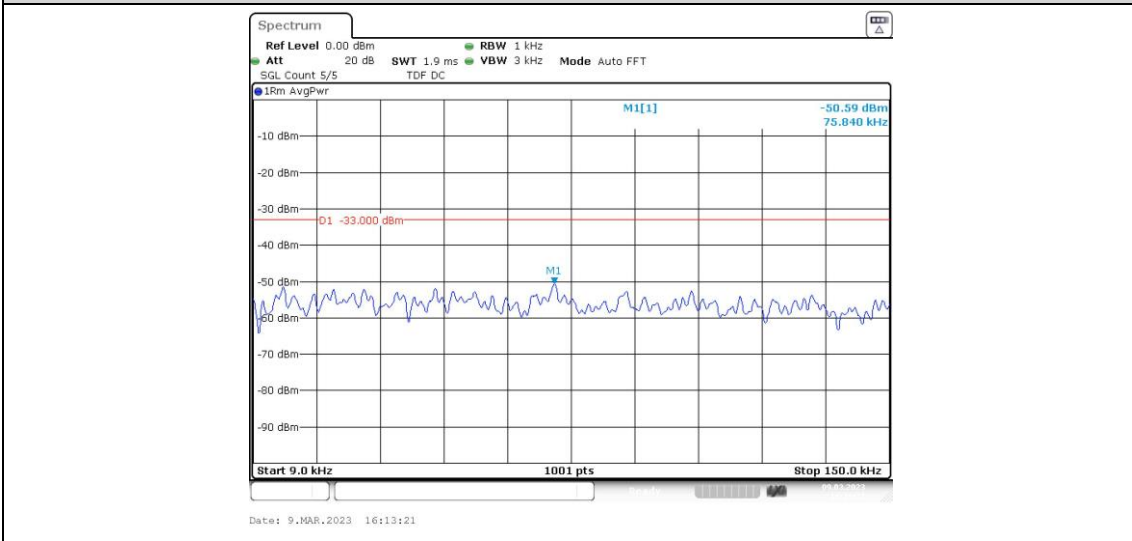

Band71-10MHz-16QAM-133172-1RB#0-Range1:0.009~0.15MHz