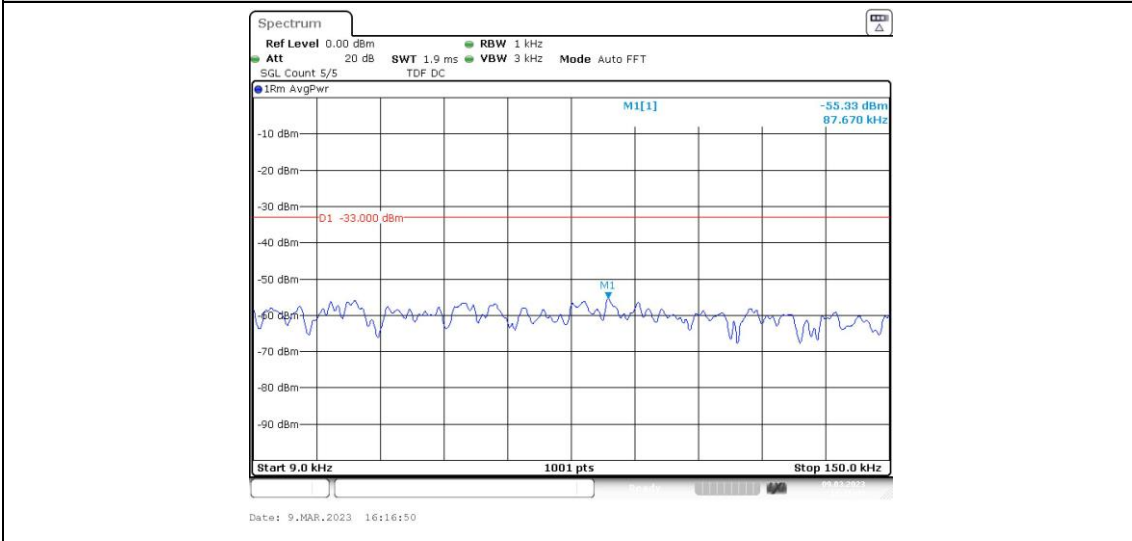

Band71-10MHz-16QAM-133422-1RB#0-Range1:0.009~0.15MHz