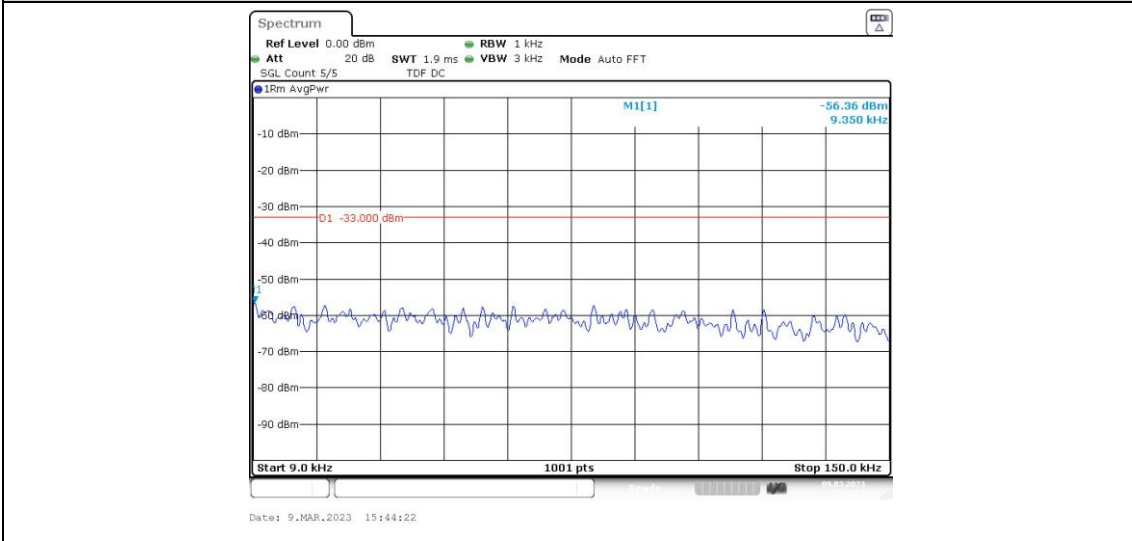

Band71-5MHz-16QAM-133447-1RB#0-Range1:0.009~0.15MHz