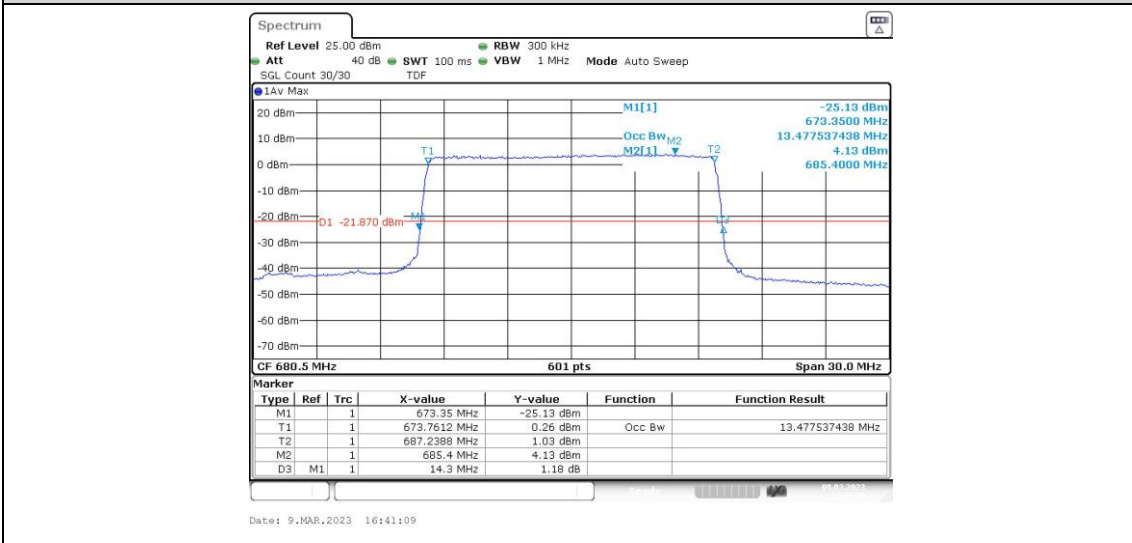

Band71-15MHz-16QAM-133297-75RB#0

Band71-15MHz-16QAM-133397-75RB#0