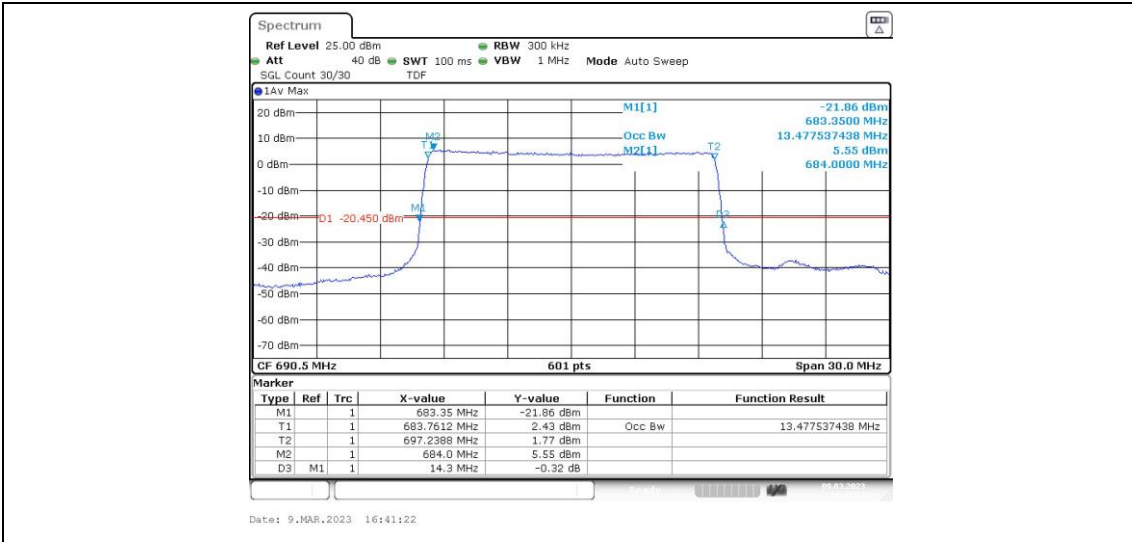

Band71-15MHz-16QAM-133197-75RB#0

Band71-15MHz-16QAM-133297-75RB#0

Band71-15MHz-16QAM-133397-75RB#0