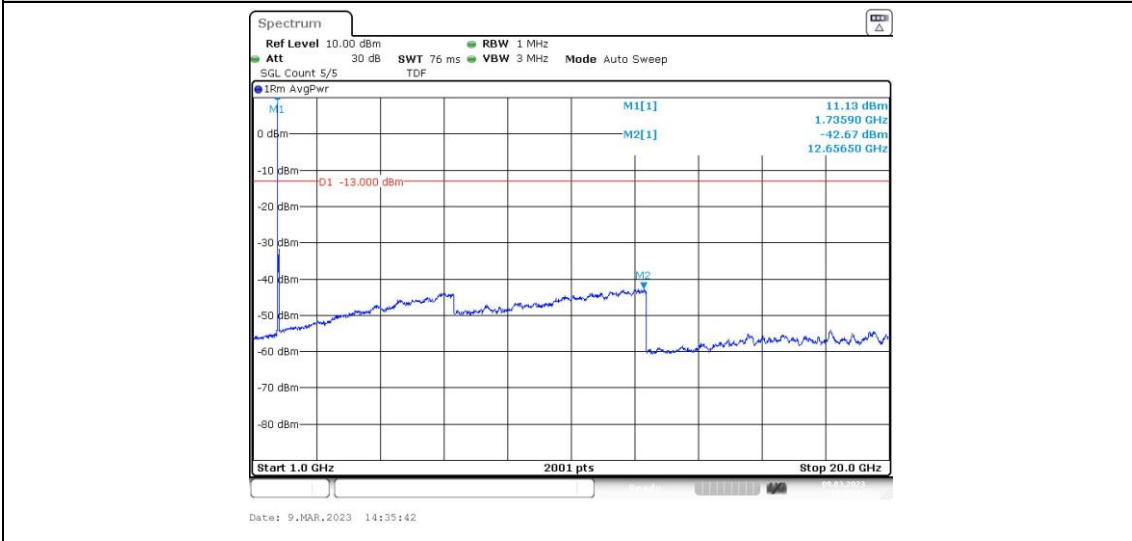

Band66-15MHz-QPSK-132322-1RB#0-Range1:0.009~0.15MHz

Band66-15MHz-QPSK-132322-1RB#0-Range2:0.15~30MHz

Band66-15MHz-QPSK-132322-1RB#0-Range3:30~1000MHz

Band66-15MHz-QPSK-132322-1RB#0-Range4:1000~20000MHz

Band66-15MHz-QPSK-132597-1RB#0-Range1:0.009~0.15MHz