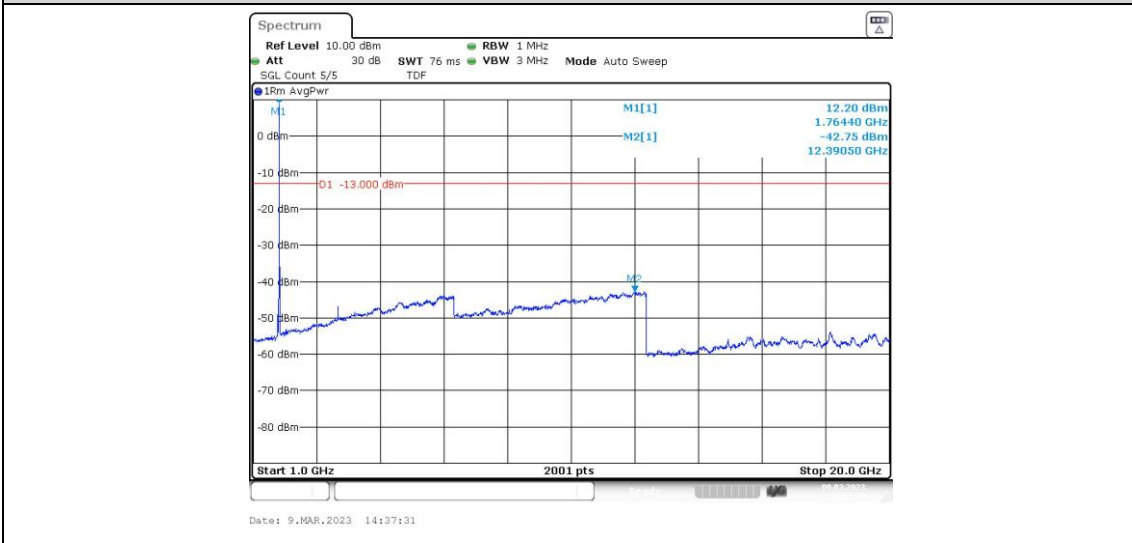

Band66-15MHz-QPSK-132597-1RB#0-Range4:1000~20000MHz