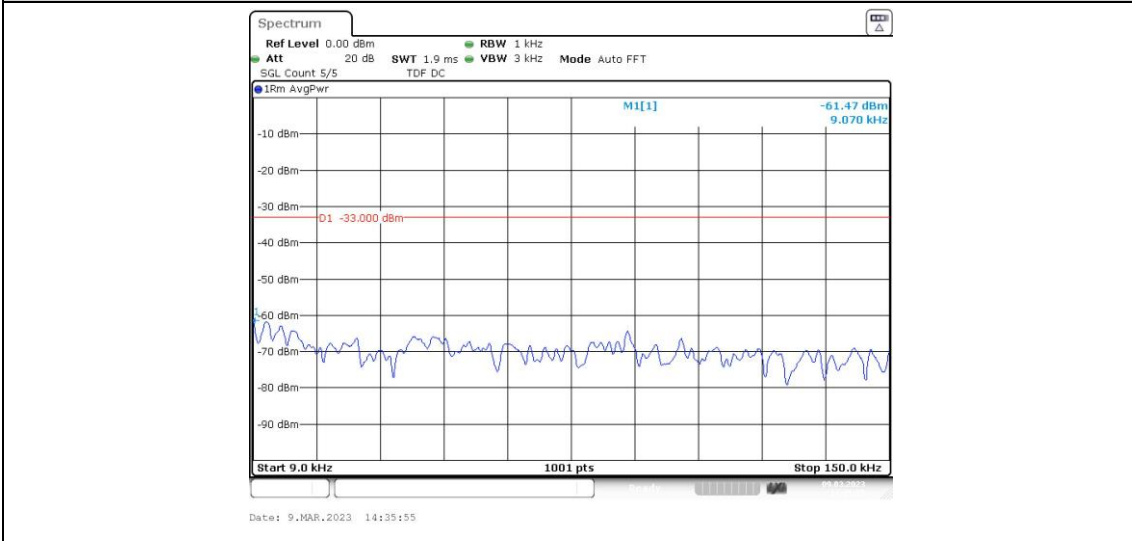

Band66-15MHz-16QAM-132322-1RB#0-Range1:0.009~0.15MHz