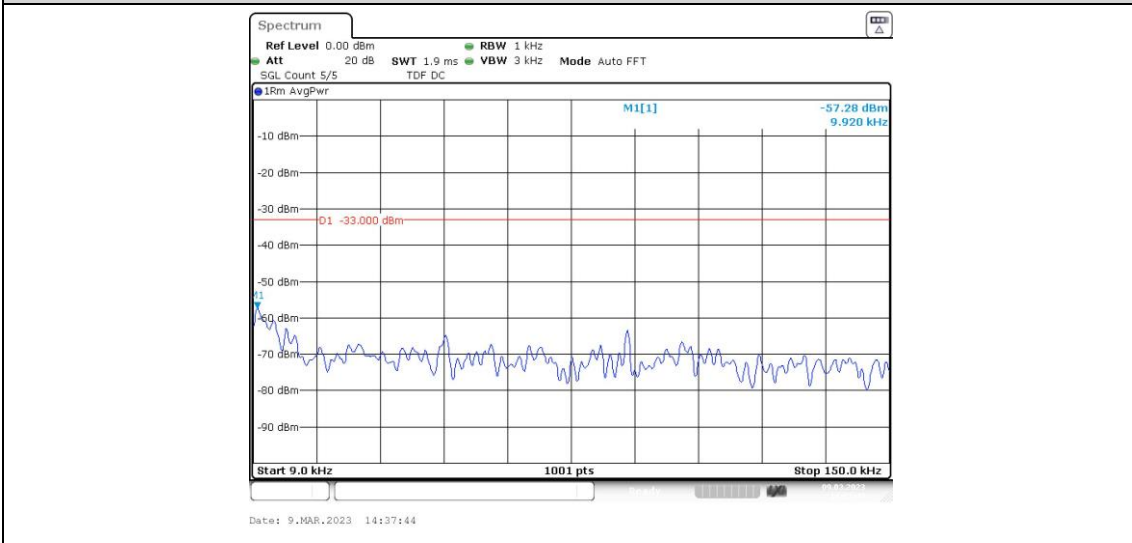

Band66-15MHz-16QAM-132597-1RB#0-Range1:0.009~0.15MHz