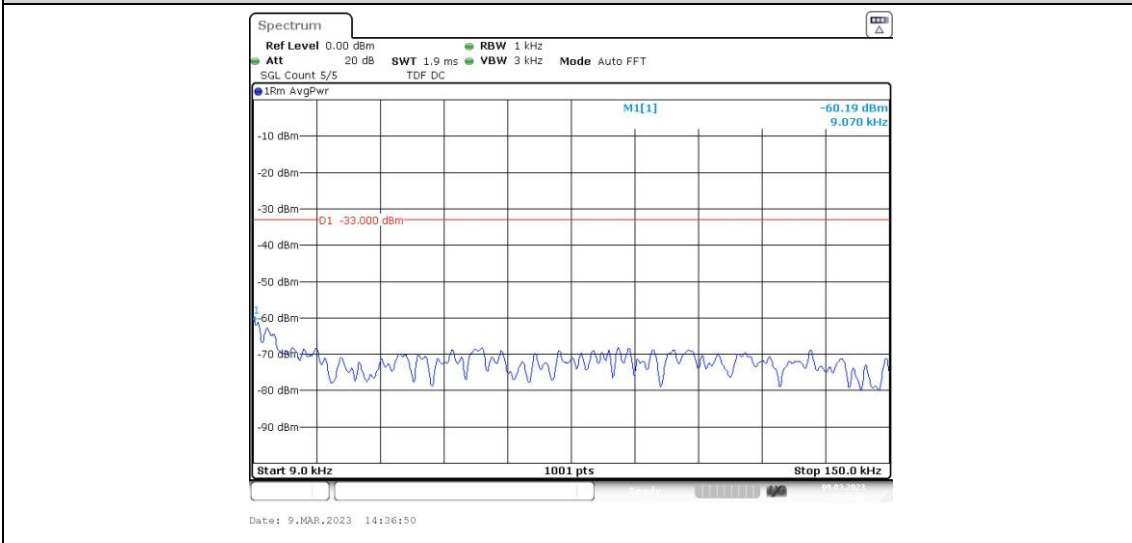

Band66-15MHz-QPSK-132322-1RB#0-Range1:0.009~0.15MHz

Band66-15MHz-QPSK-132322-1RB#0-Range2:0.15~30MHz

Band66-15MHz-QPSK-132322-1RB#0-Range3:30~1000MHz

Band66-15MHz-QPSK-132322-1RB#0-Range4:1000~20000MHz

Band66-15MHz-QPSK-132597-1RB#0-Range1:0.009~0.15MHz