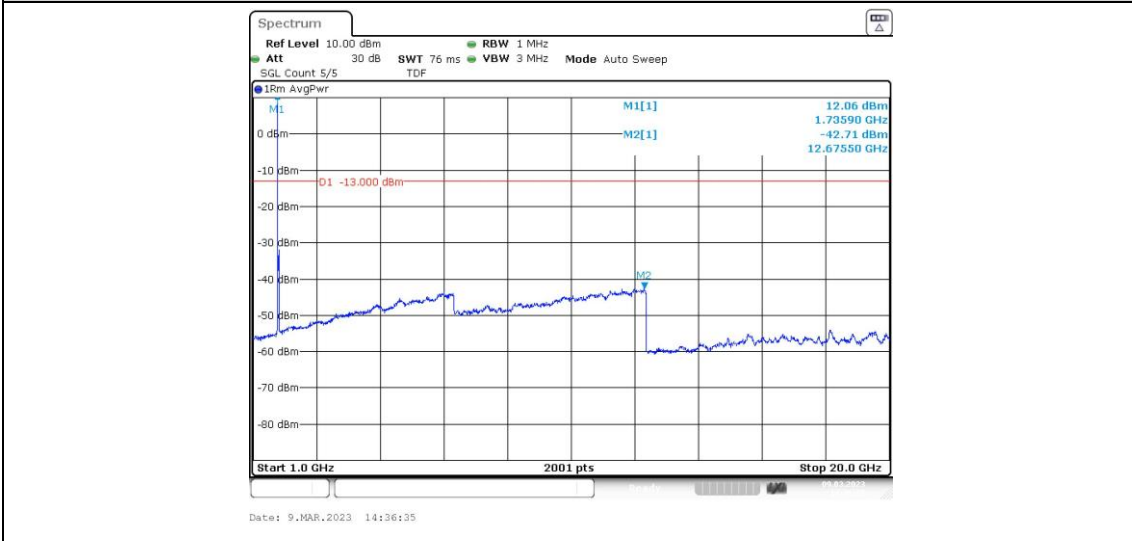

Band66-15MHz-16QAM-132322-1RB#0-Range4:1000~20000MHz