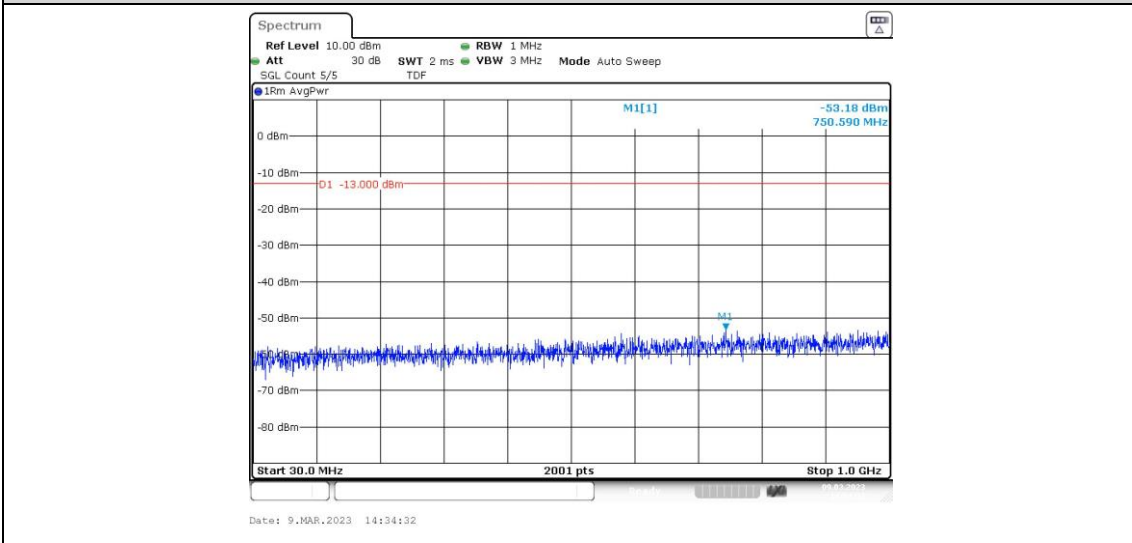

Band66-15MHz-16QAM-132047-1RB#0-Range3:30~1000MHz