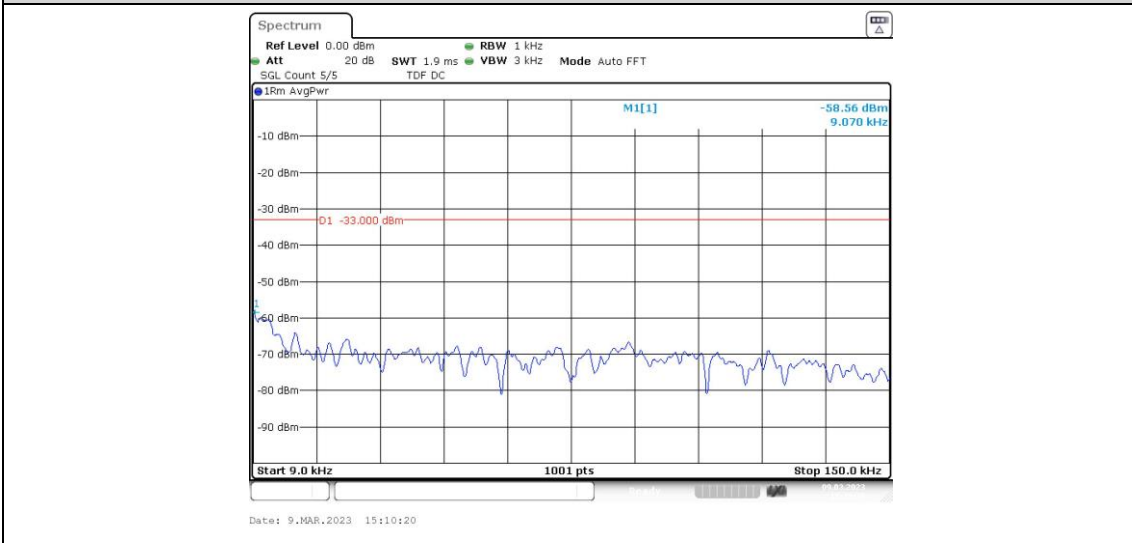

Band66-20MHz-16QAM-132572-1RB#0-Range1:0.009~0.15MHz