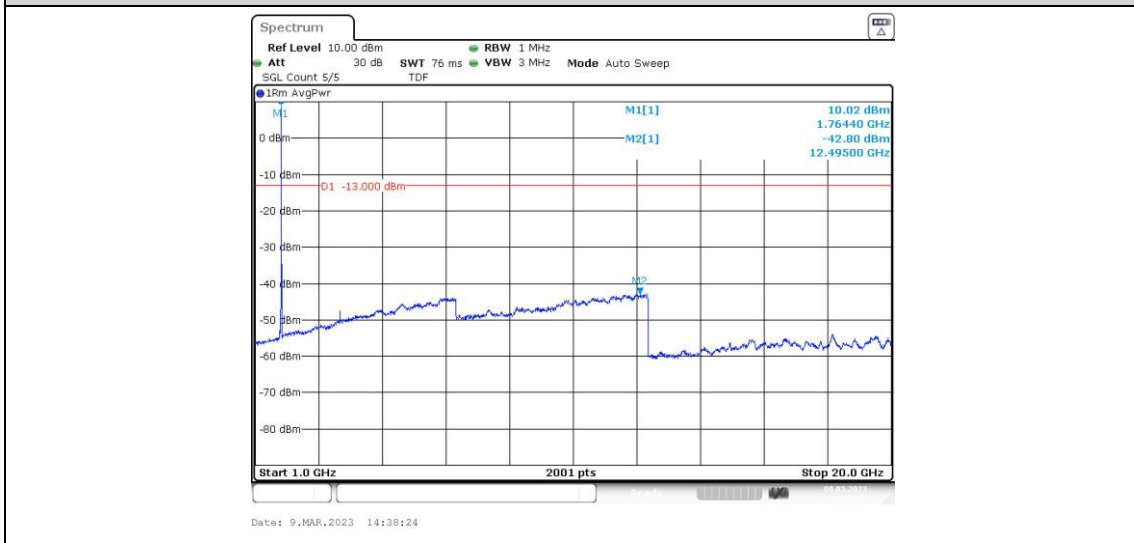

Band66-15MHz-16QAM-132597-1RB#0-Range4:1000~20000MHz