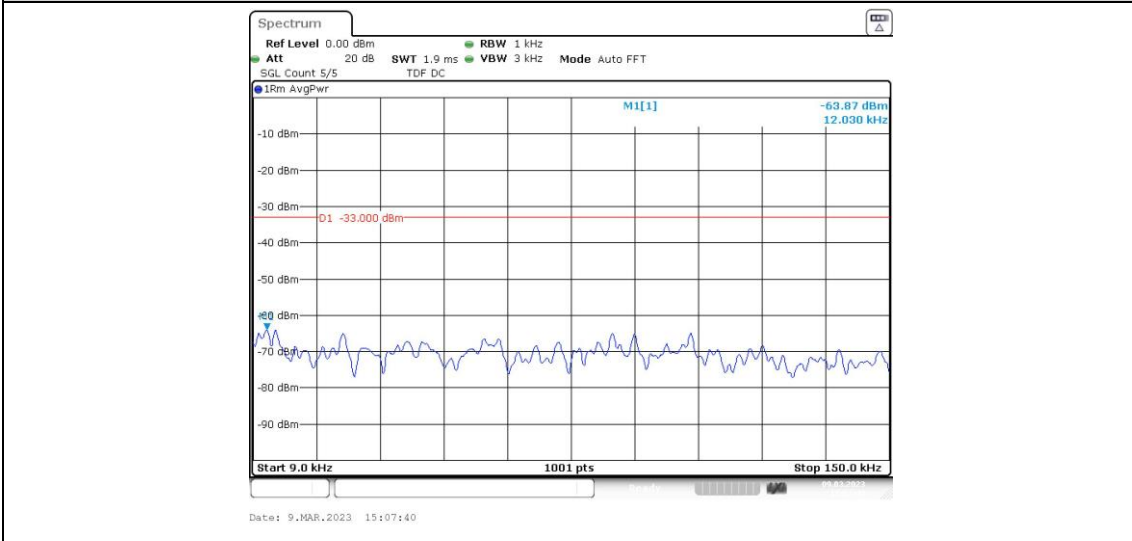

Band66-20MHz-QPSK-132322-1RB#0-Range1:0.009~0.15MHz