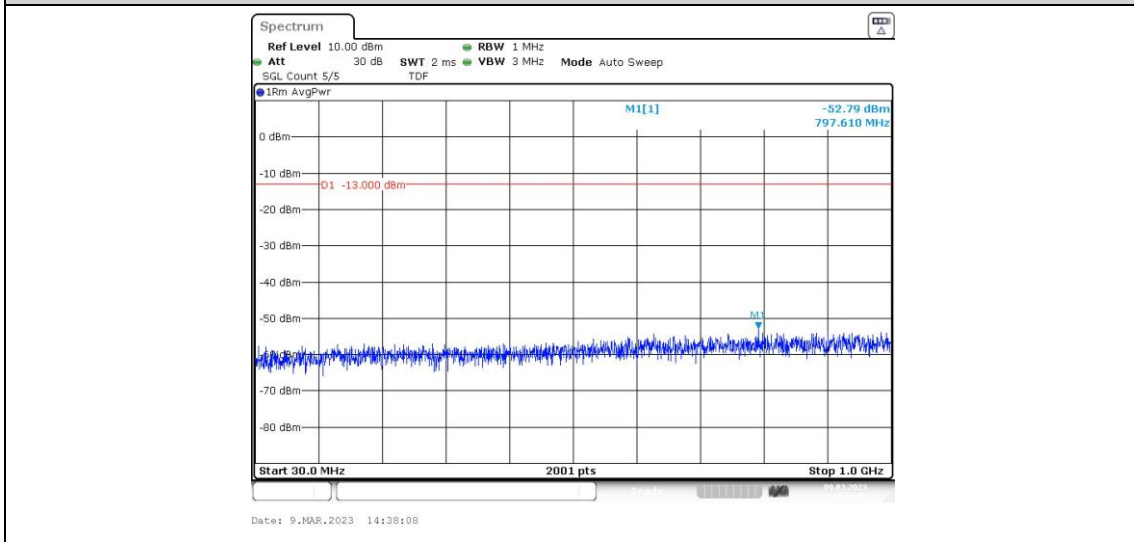

Band66-15MHz-16QAM-132597-1RB#0-Range3:30~1000MHz