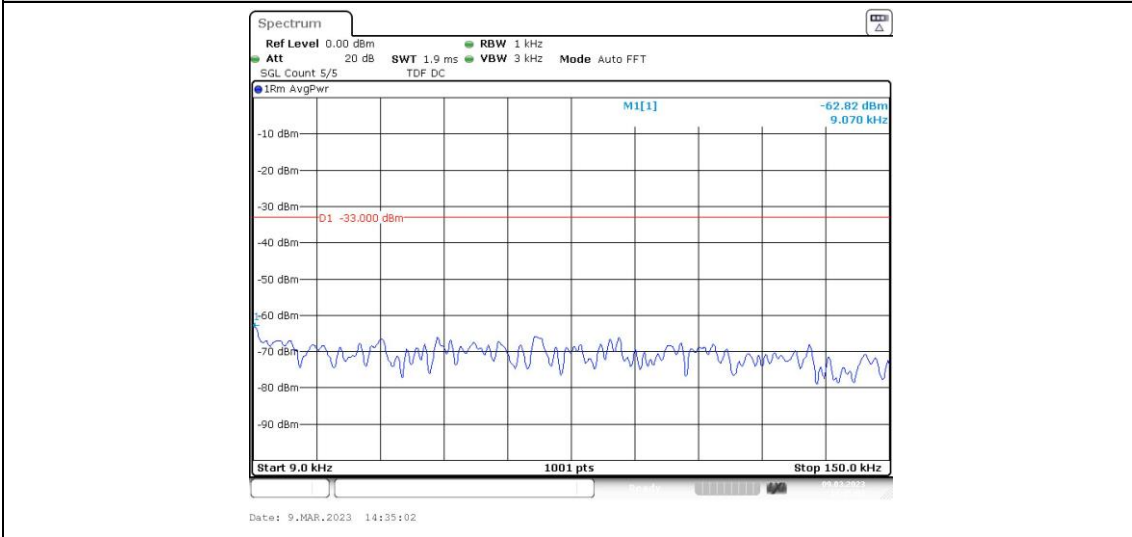

Band66-15MHz-QPSK-132322-1RB#0-Range1:0.009~0.15MHz