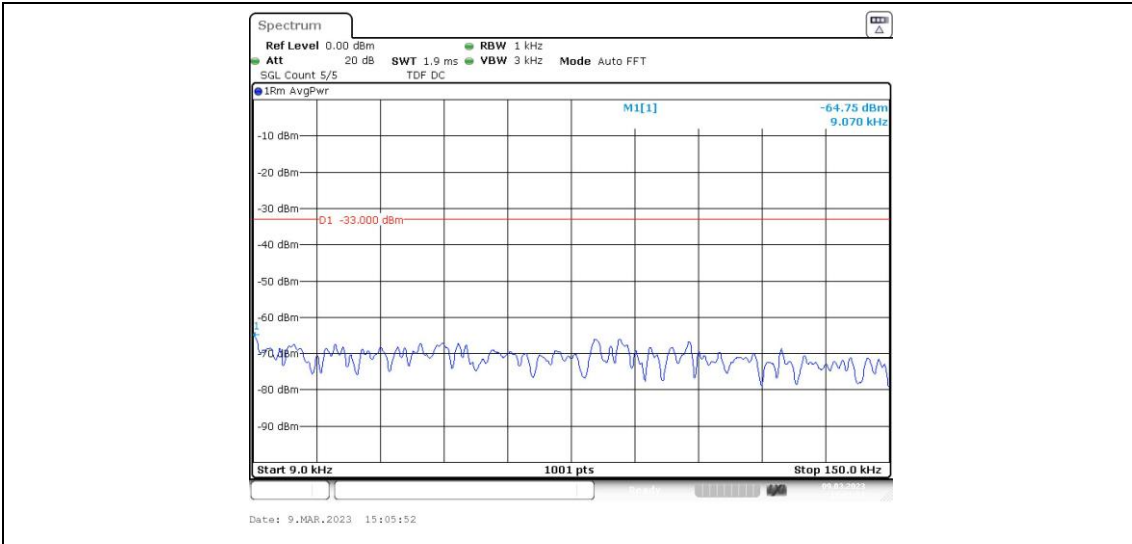

Band66-20MHz-QPSK-132072-1RB#0-Range1:0.009~0.15MHz