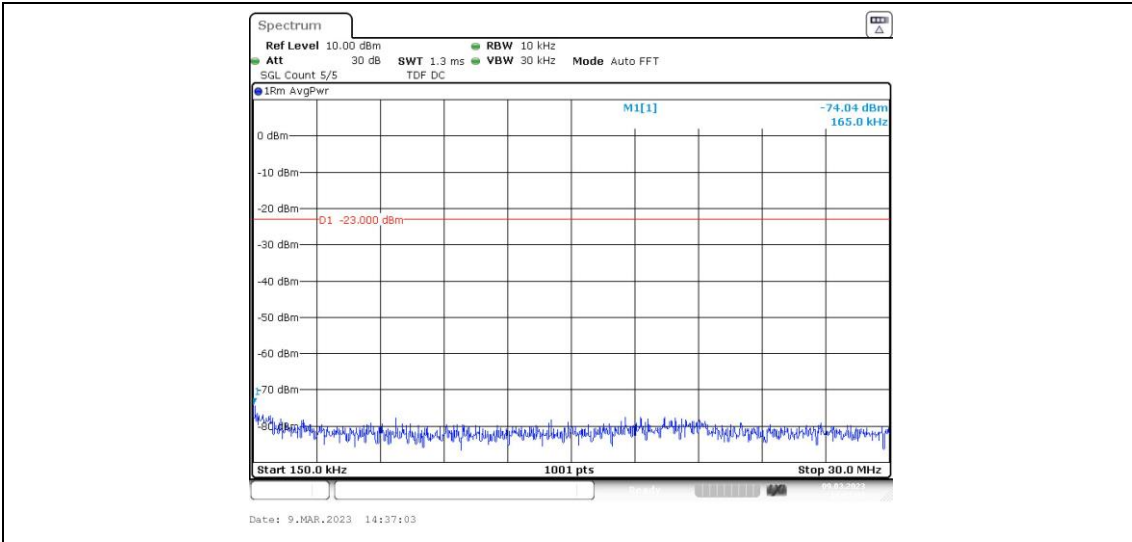

Band66-15MHz-QPSK-132597-1RB#0-Range2:0.15~30MHz