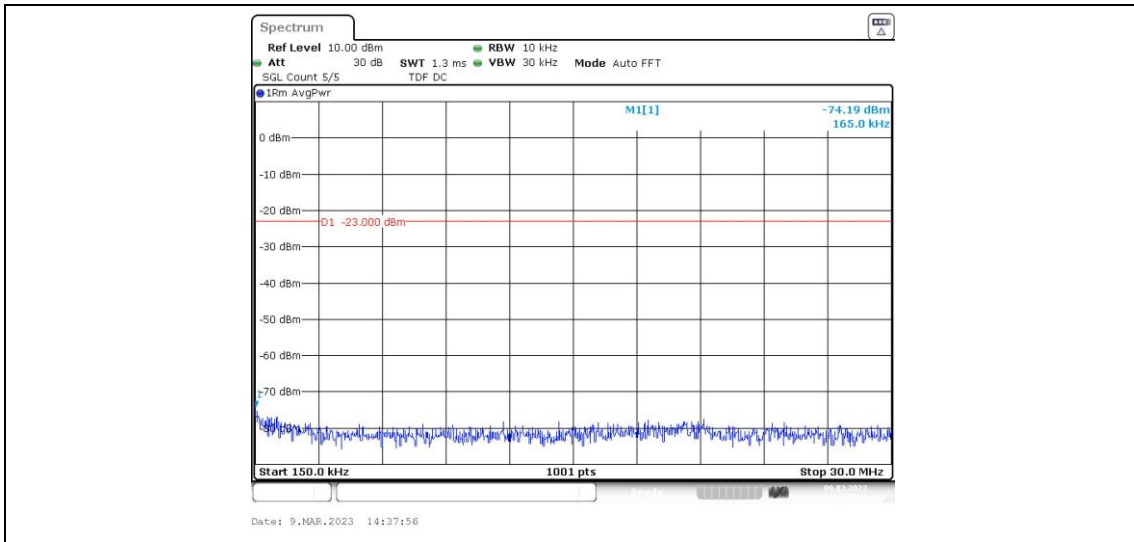

Band66-15MHz-16QAM-132322-1RB#0-Range3:30~1000MHz

Band66-15MHz-16QAM-132322-1RB#0-Range4:1000~20000MHz

Band66-15MHz-16QAM-132597-1RB#0-Range1:0.009~0.15MHz

Band66-15MHz-16QAM-132597-1RB#0-Range2:0.15~30MHz