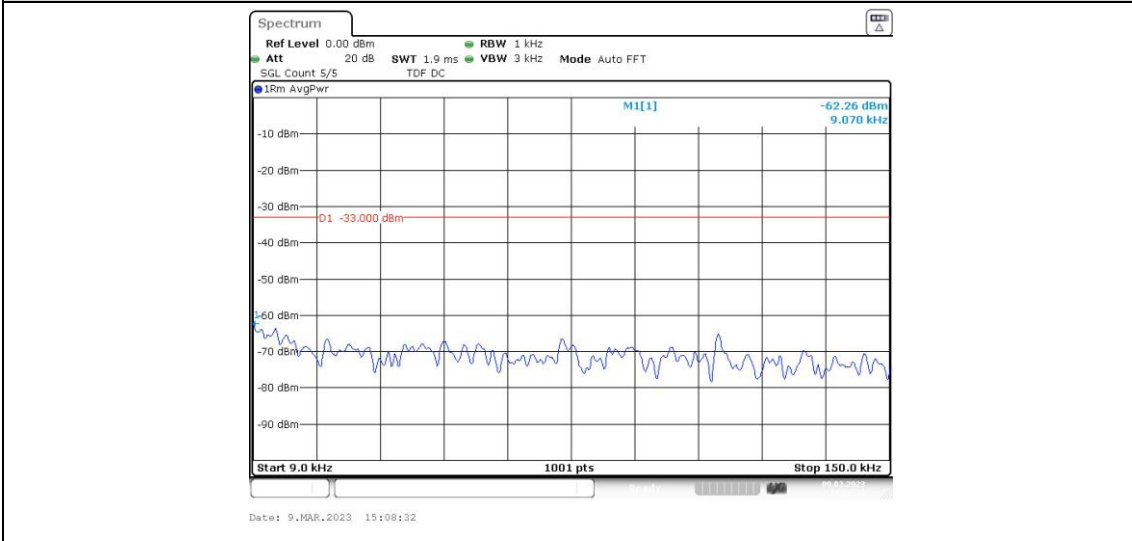

Band66-20MHz-16QAM-132322-1RB#0-Range1:0.009~0.15MHz