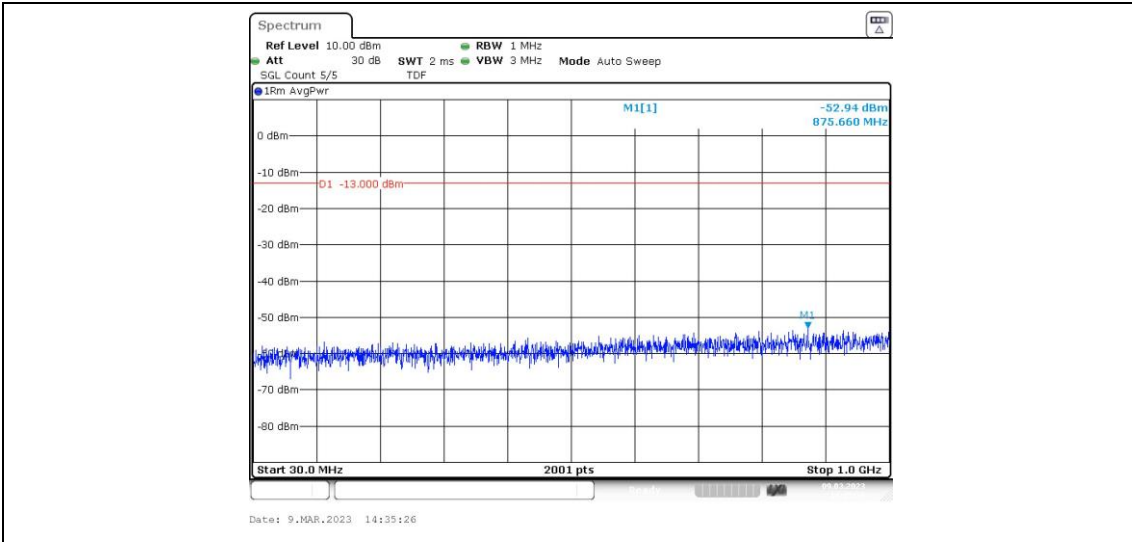

Band66-15MHz-QPSK-132322-1RB#0-Range3:30~1000MHz