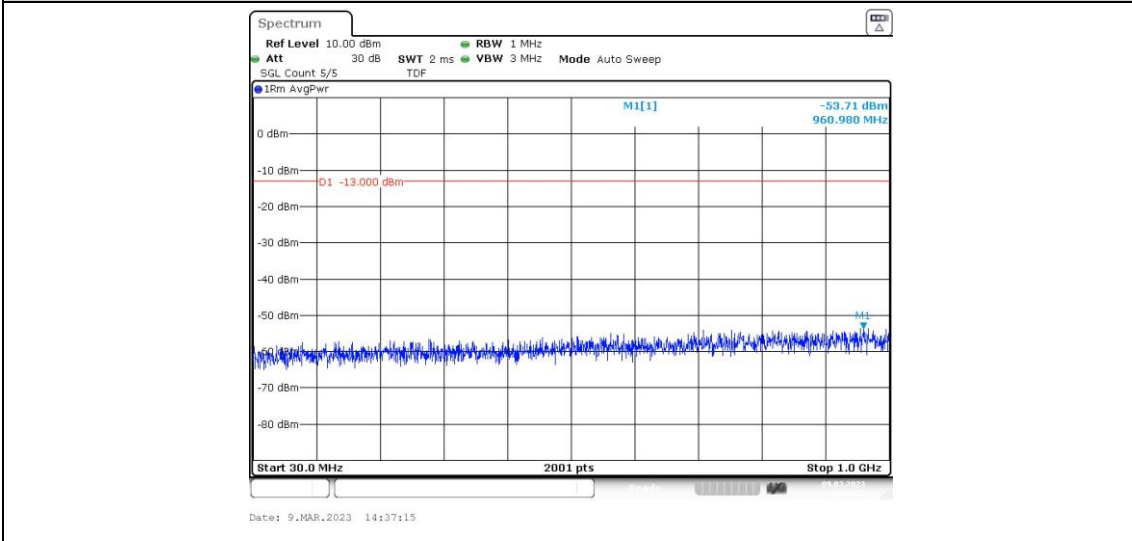

Band66-15MHz-QPSK-132597-1RB#0-Range3:30~1000MHz