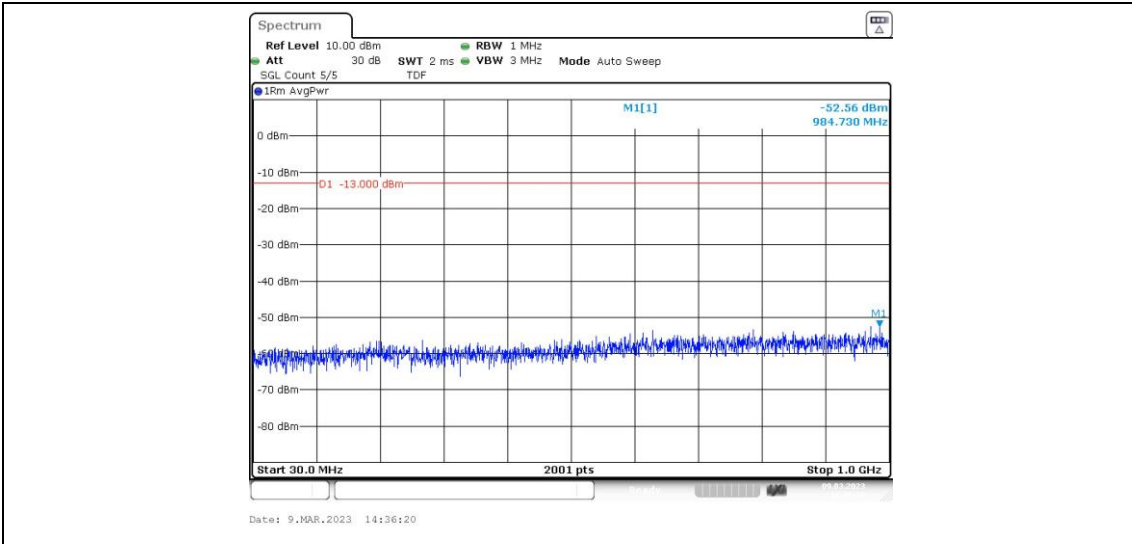

Band66-15MHz-16QAM-132322-1RB#0-Range3:30~1000MHz