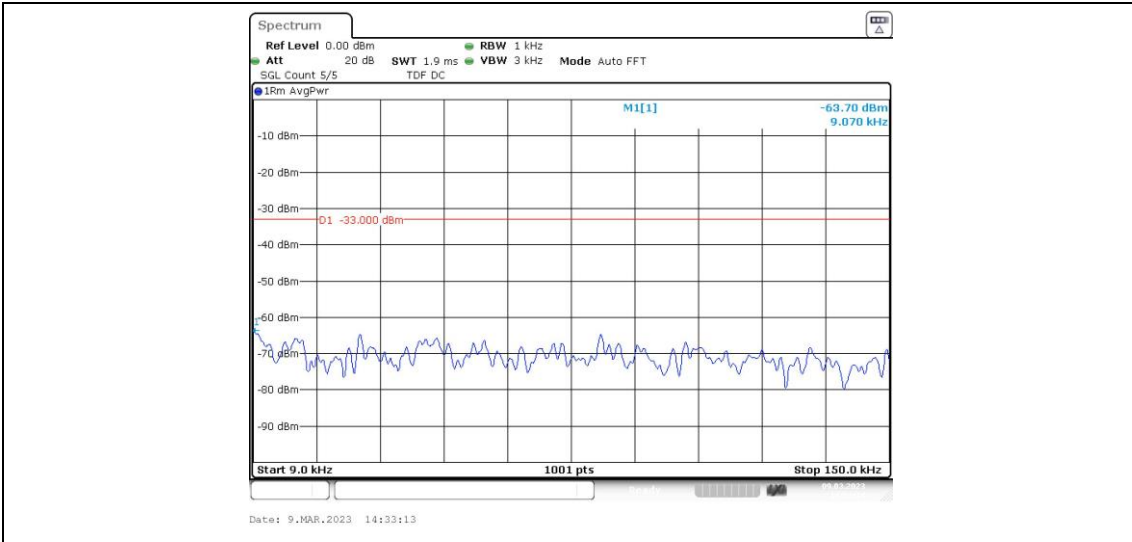

Band66-15MHz-QPSK-132047-1RB#0-Range1:0.009~0.15MHz