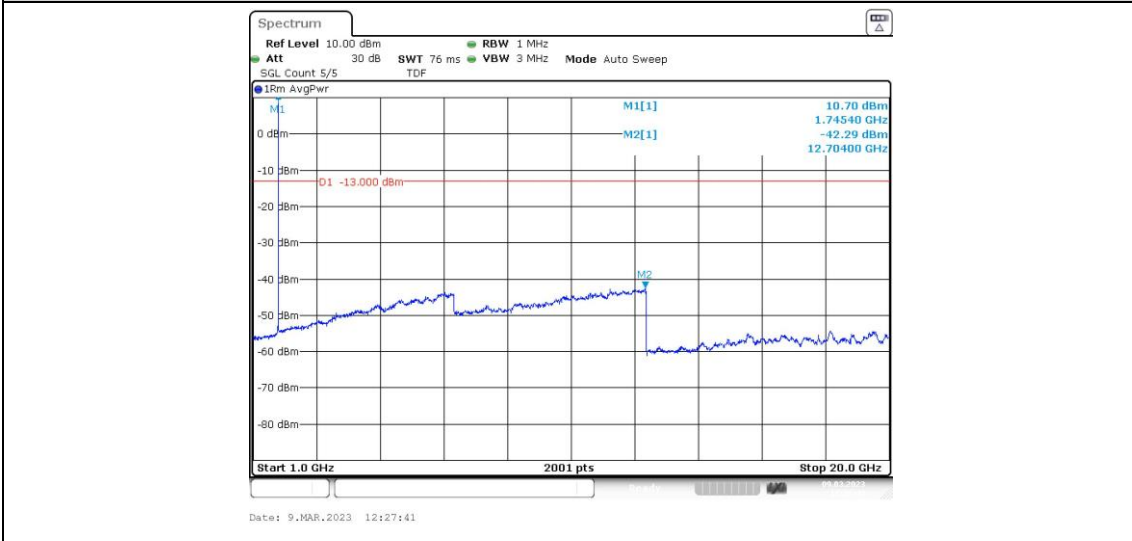

Band66-1.4MHz-16QAM-132322-1RB#0-Range1:0.009~0.15MHz

Band66-1.4MHz-16QAM-132322-1RB#0-Range2:0.15~30MHz

Band66-1.4MHz-16QAM-132322-1RB#0-Range3:30~1000MHz

Band66-1.4MHz-16QAM-132322-1RB#0-Range4:1000~20000MHz