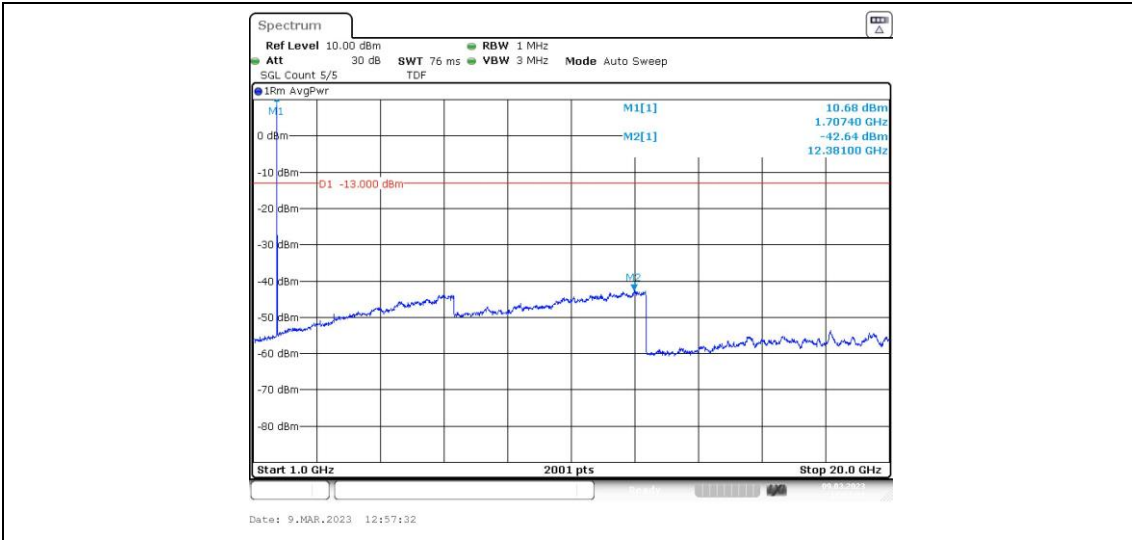

Band66-3MHz-16QAM-132322-1RB#0-Range1:0.009~0.15MHz