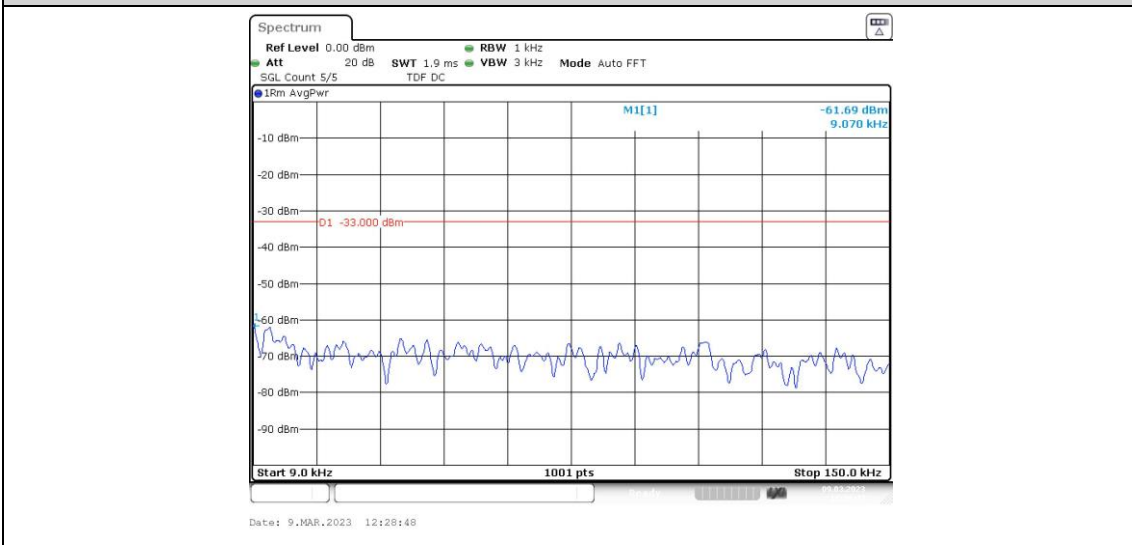

Band66-1.4MHz-16QAM-132665-1RB#0-Range2:0.15~30MHz