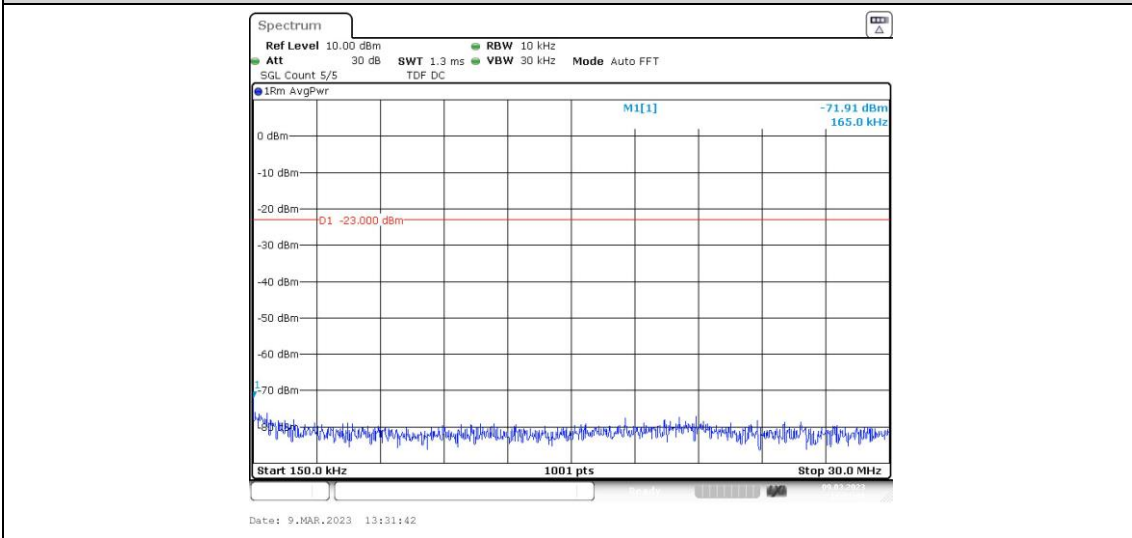

Band66-5MHz-16QAM-132322-1RB#0-Range3:30~1000MHz