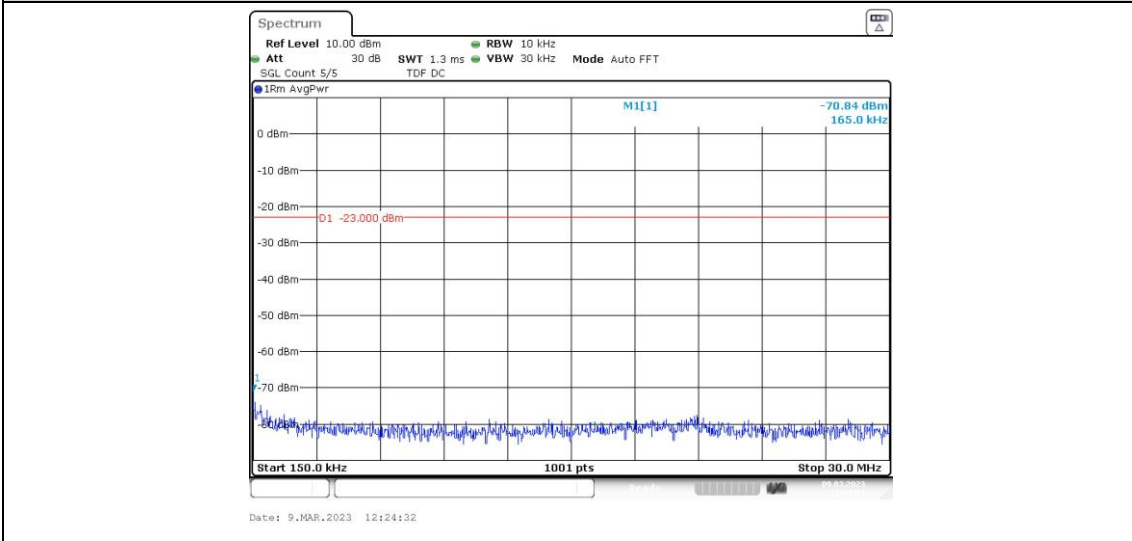

Band66-1.4MHz-QPSK-131979-1RB#0-Range3:30~100MHz