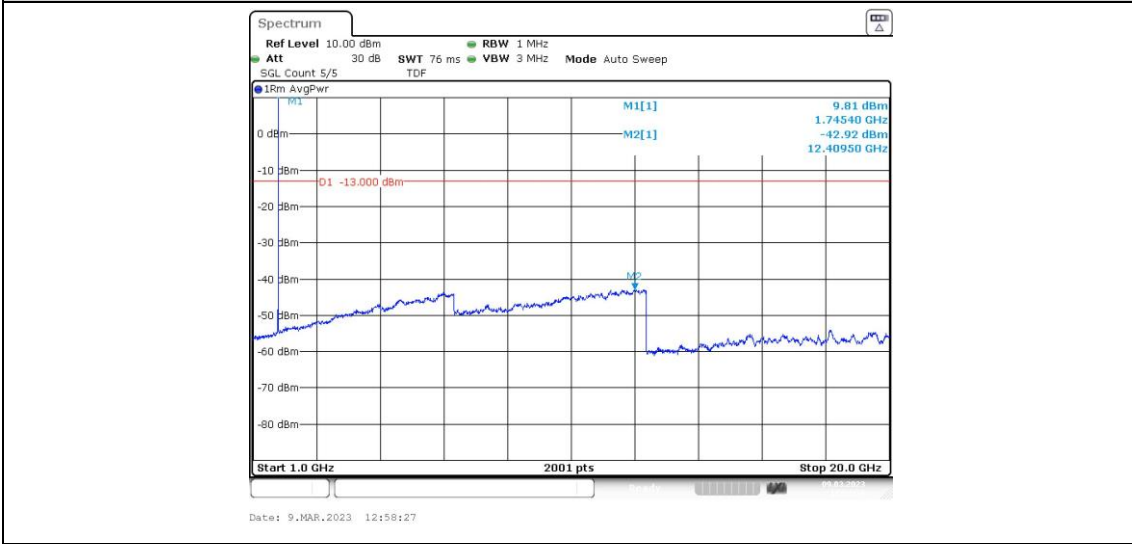

Band66-3MHz-QPSK-132657-1RB#0-Range1:0.009~0.15MHz