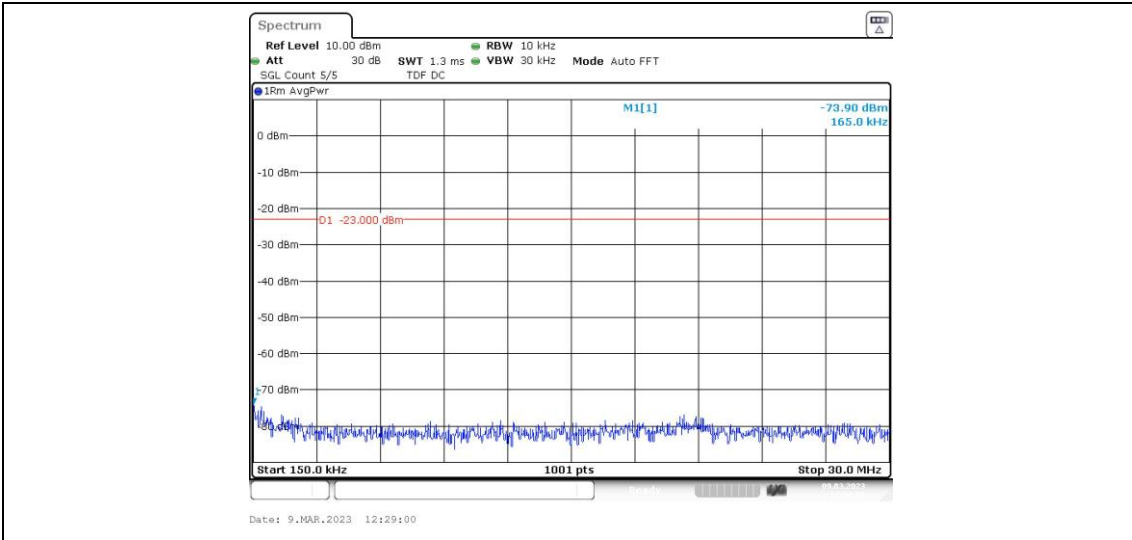

Band66-1.4MHz-16QAM-132665-1RB#0-Range3:30~1000MHz