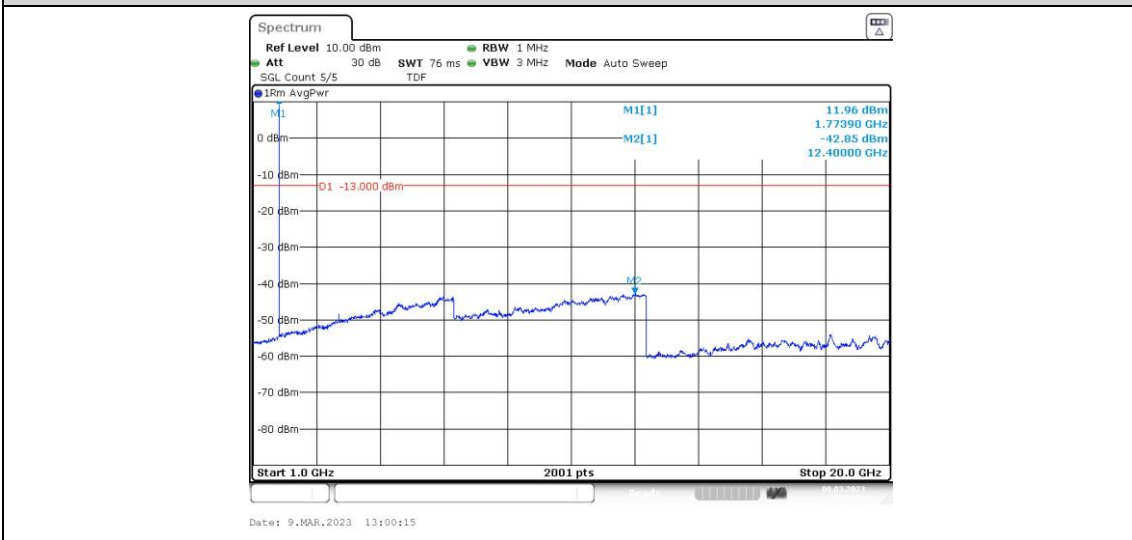

Band66-3MHz-16QAM-131987-1RB#0-Range1:0.009~0.15MHz