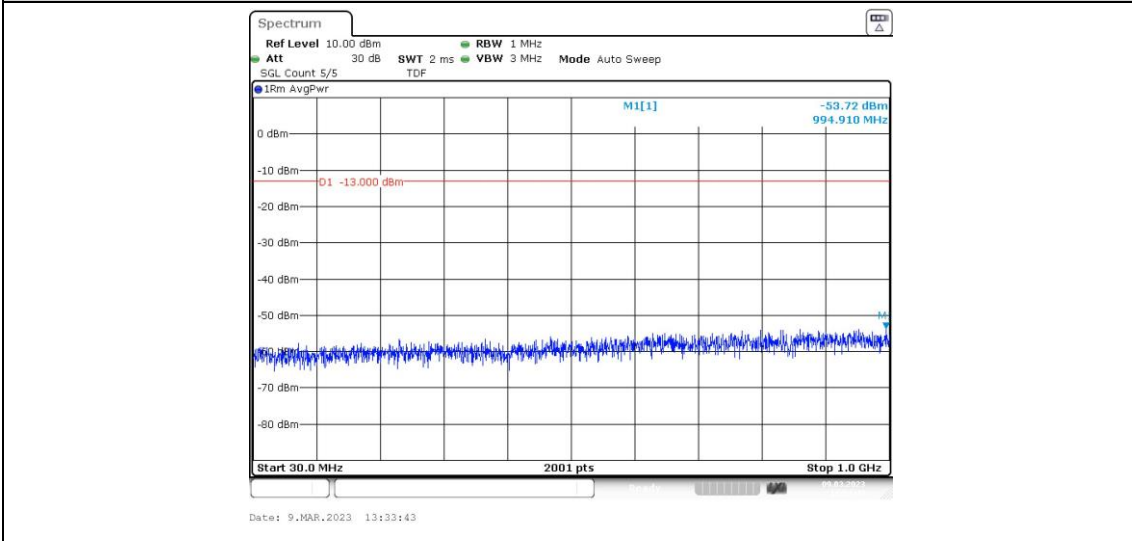

Band66-5MHz-16QAM-132647-1RB#0-Range4:1000~20000MHz