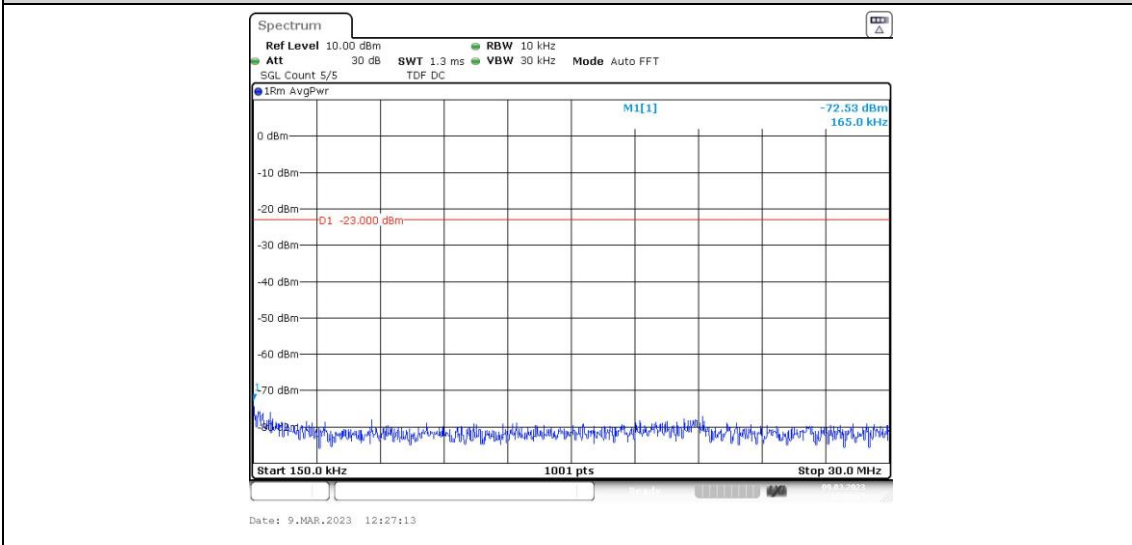

Band66-1.4MHz-16QAM-132322-1RB#0-Range3:30~1000MHz