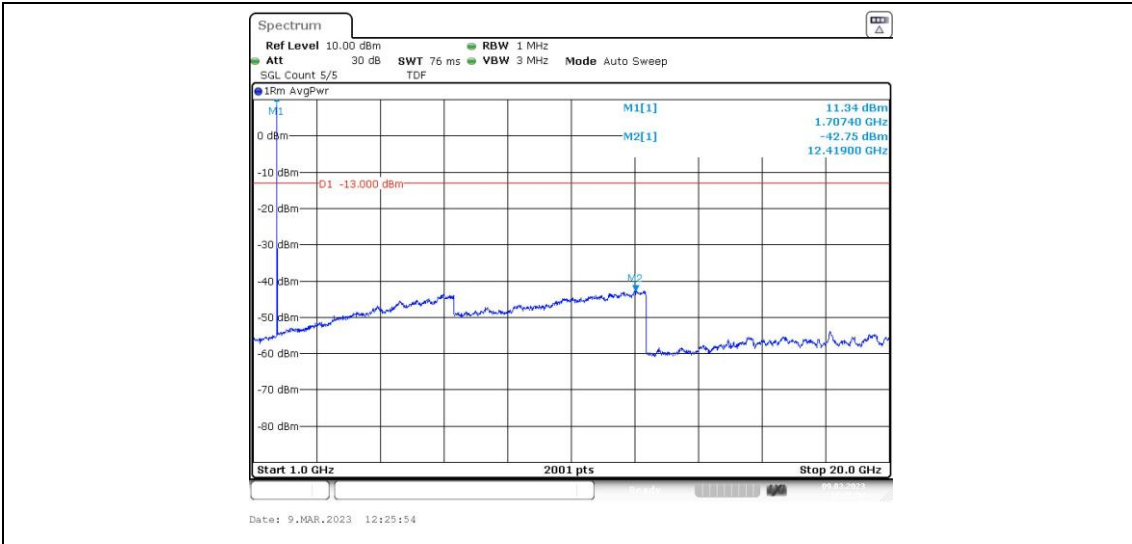

Band66-1.4MHz-16QAM-131979-1RB#0-Range1:0.009~0.15MHz

Band66-1.4MHz-16QAM-131979-1RB#0-Range2:0.15~30MHz

Band66-1.4MHz-16QAM-131979-1RB#0-Range3:30~1000MHz

Band66-1.4MHz-16QAM-131979-1RB#0-Range4:1000~20000MHz