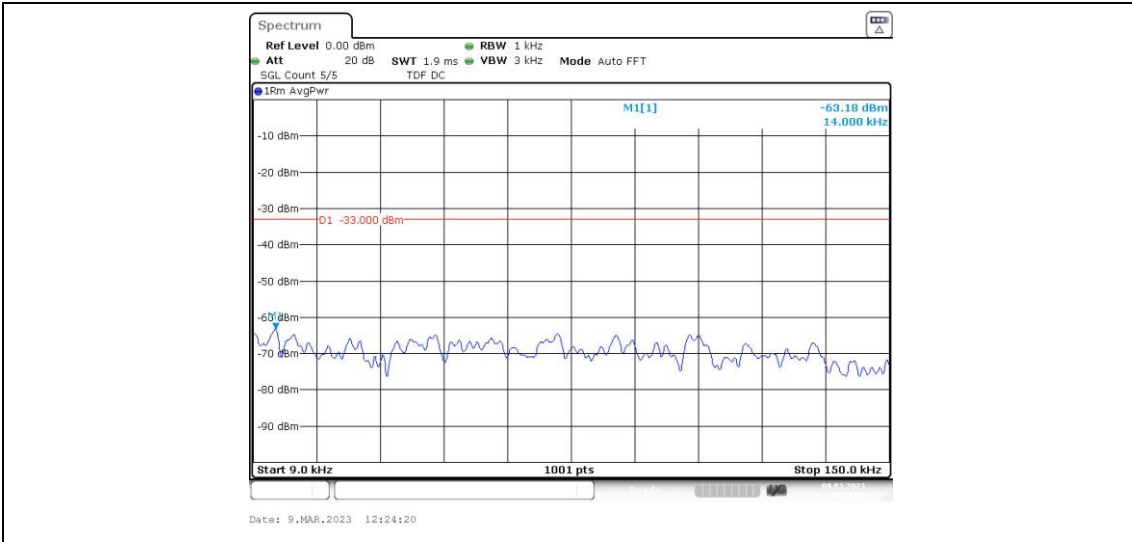

Band66-1.4MHz-QPSK-131979-1RB#0-Range2:0.15~30MHz