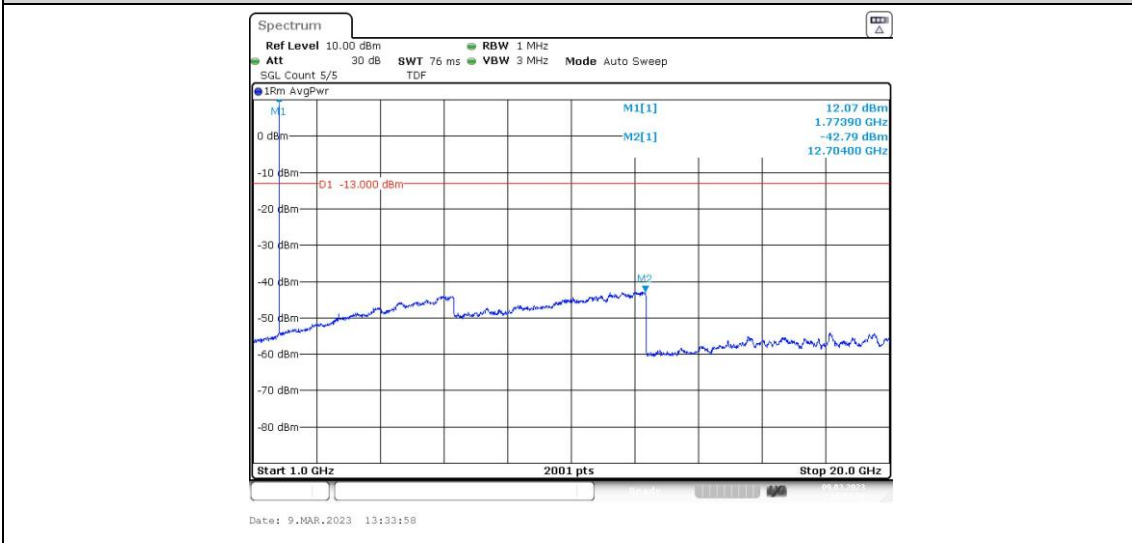

Band66-10MHz-QPSK-132022-1RB#0-Range1:0.009~0.15MHz