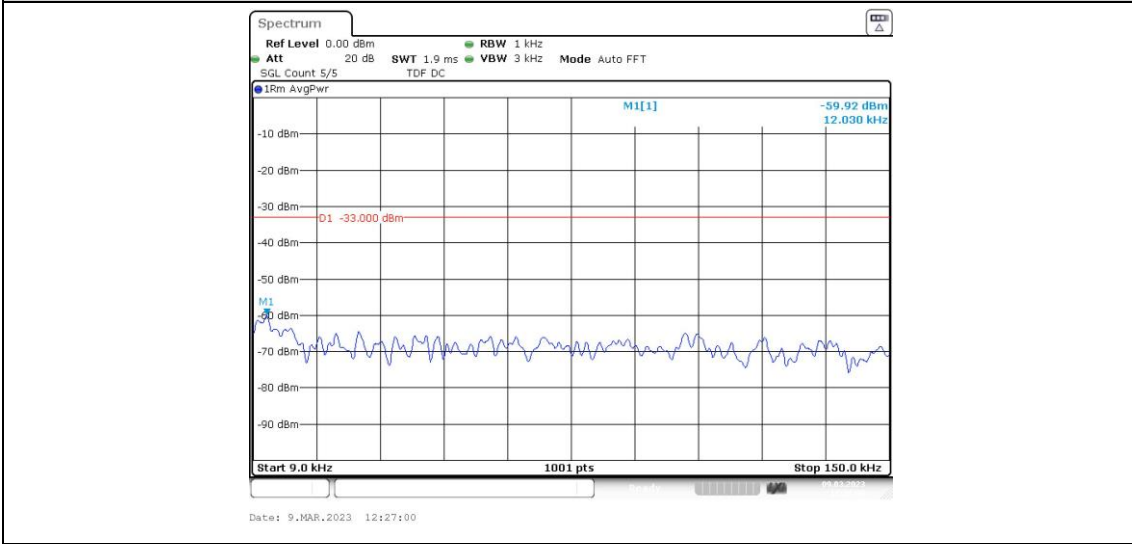

Band66-1.4MHz-16QAM-132322-1RB#0-Range2:0.15~30MHz