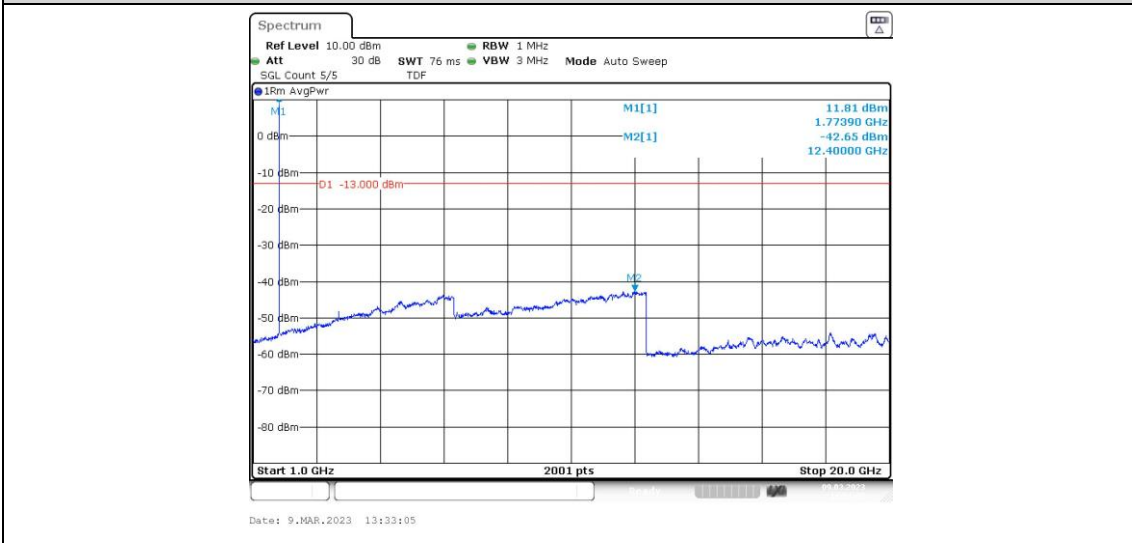

Band66-5MHz-16QAM-131997-1RB#0-Range1:0.009~0.15MHz