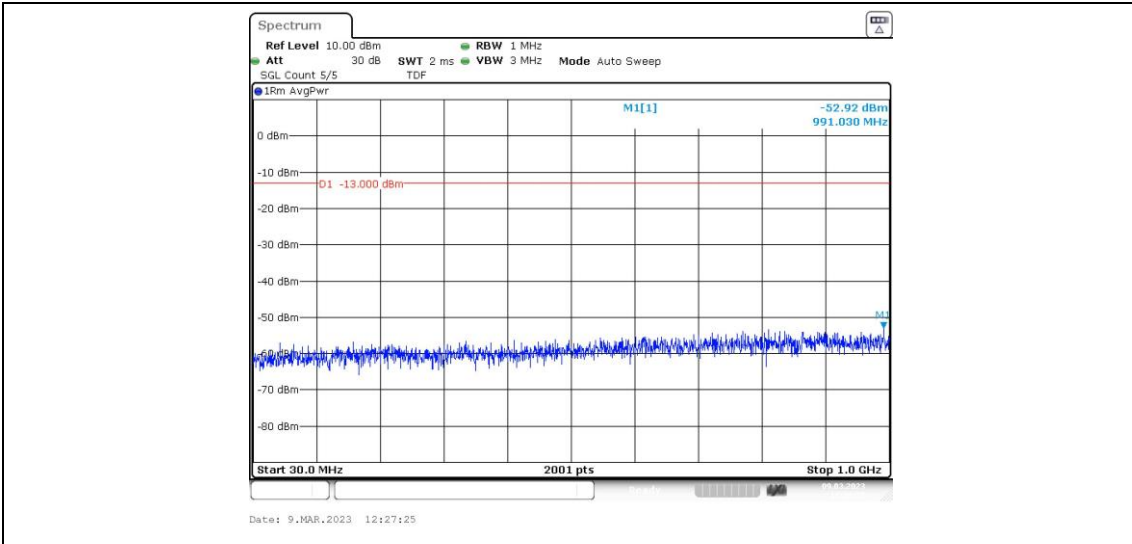

Band66-1.4MHz-16QAM-132322-1RB#0-Range4:1000~20000MHz