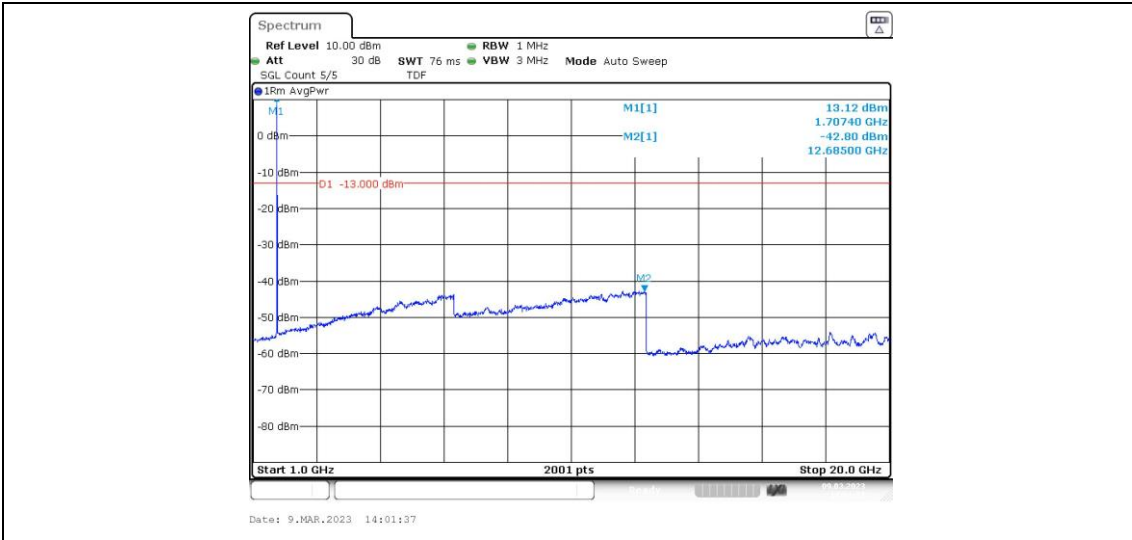

Band66-10MHz-QPSK-132322-1RB#0-Range1:0.009~0.15MHz