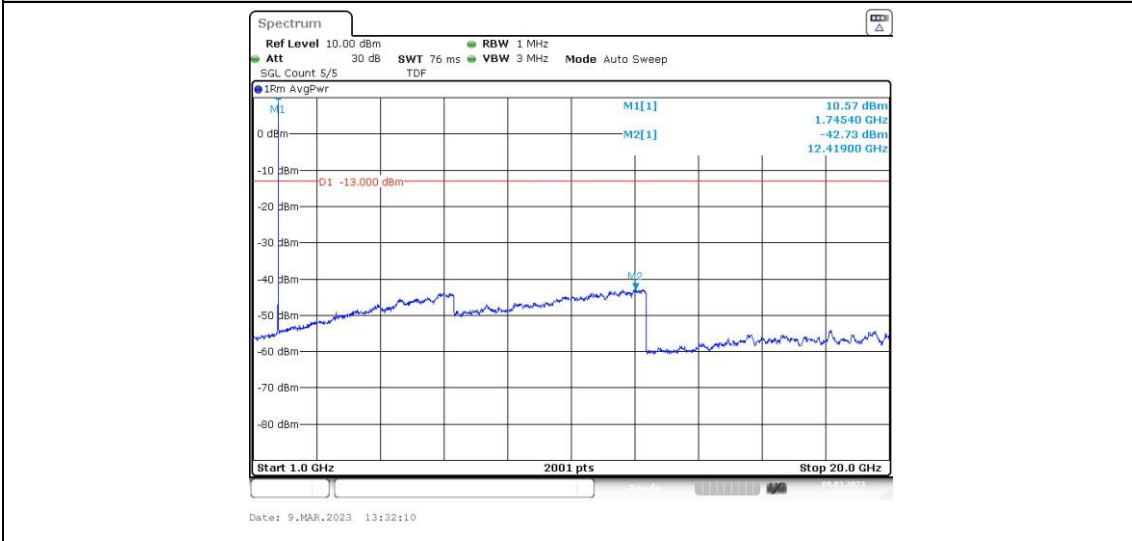

Band66-5MHz-16QAM-132322-1RB#0-Range1:0.009~0.15MHz

Band66-5MHz-16QAM-132322-1RB#0-Range2:0.15~30MHz

Band66-5MHz-16QAM-132322-1RB#0-Range3:30~1000MHz

Band66-5MHz-16QAM-132322-1RB#0-Range4:1000~20000MHz

Band66-5MHz-16QAM-132647-1RB#0-Range1:0.009~0.15MHz