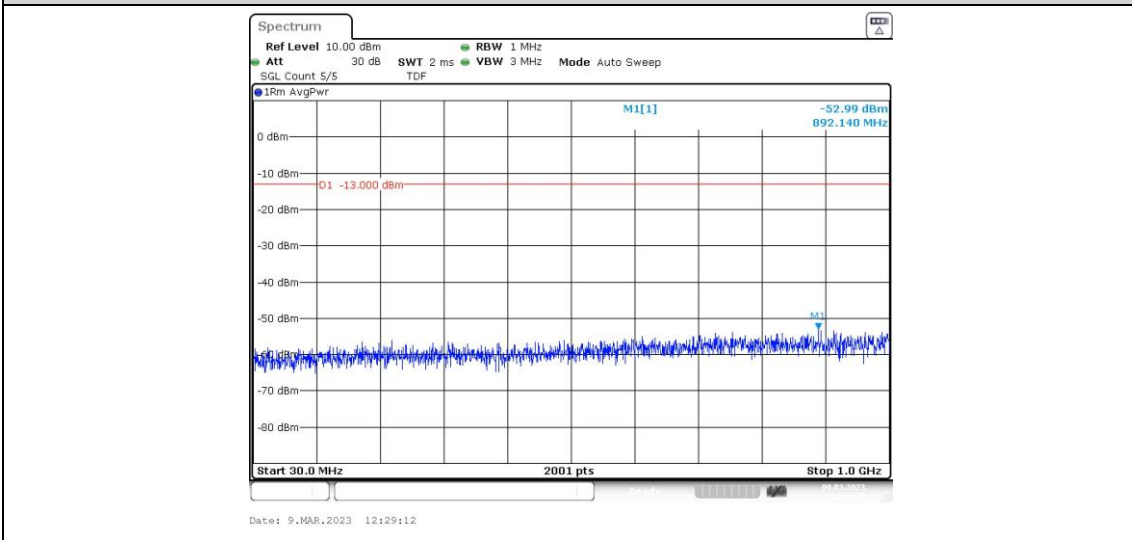

Band66-1.4MHz-16QAM-132665-1RB#0-Range4:1000~20000MHz