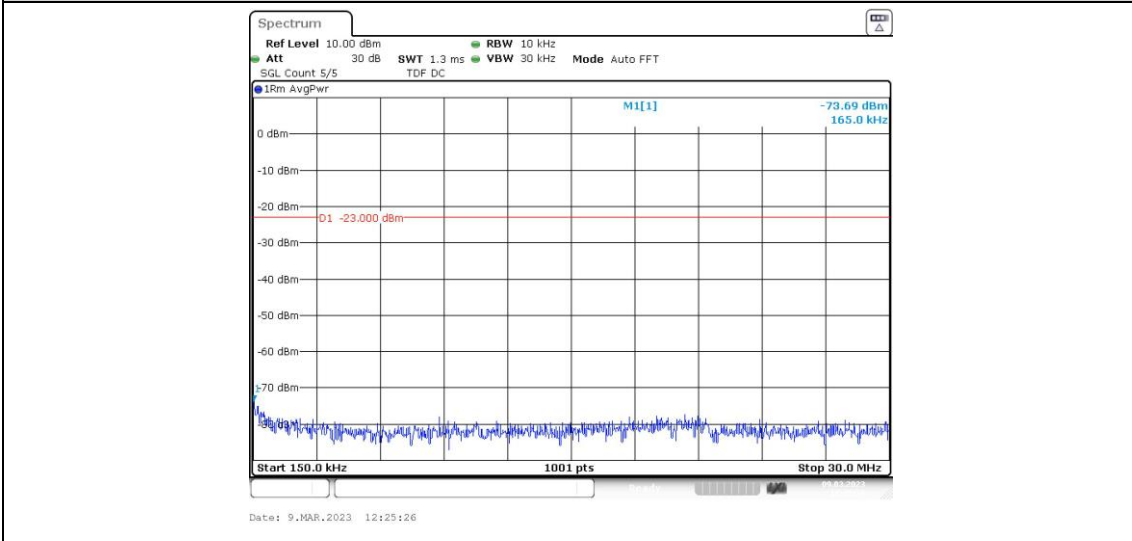

Band66-1.4MHz-16QAM-131979-1RB#0-Range3:30~1000MHz