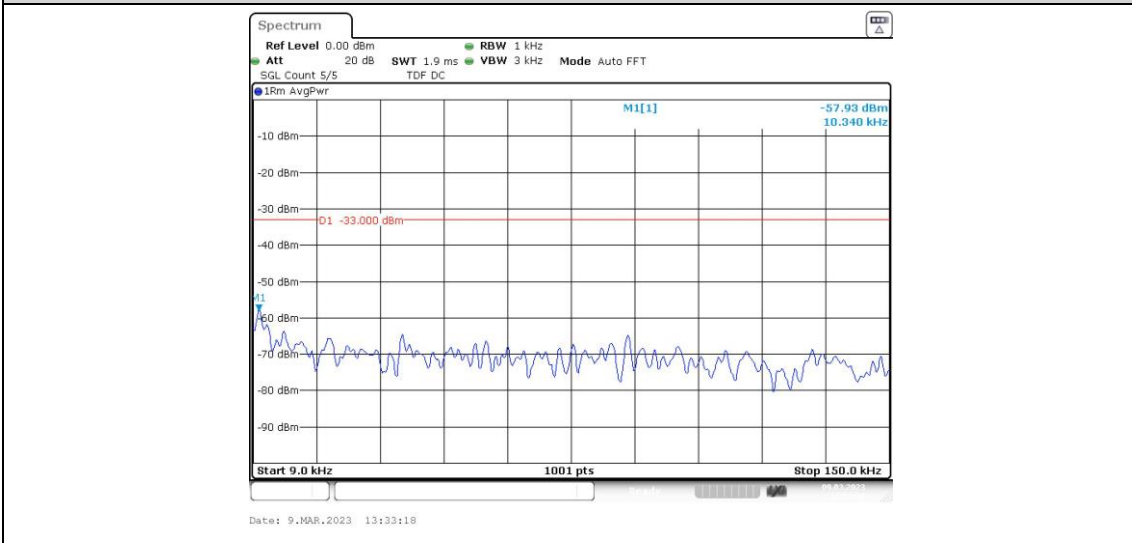

Band66-5MHz-16QAM-132322-1RB#0-Range1:0.009~0.15MHz

Band66-5MHz-16QAM-132322-1RB#0-Range2:0.15~30MHz

Band66-5MHz-16QAM-132322-1RB#0-Range3:30~1000MHz

Band66-5MHz-16QAM-132322-1RB#0-Range4:1000~20000MHz

Band66-5MHz-16QAM-132647-1RB#0-Range1:0.009~0.15MHz