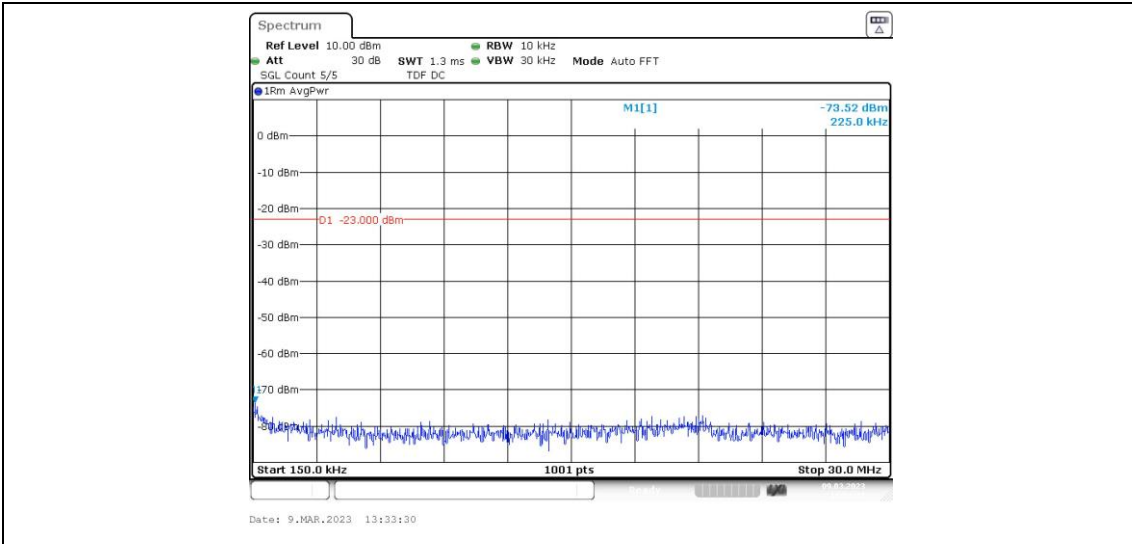

Band66-5MHz-16QAM-132647-1RB#0-Range3:30~1000MHz