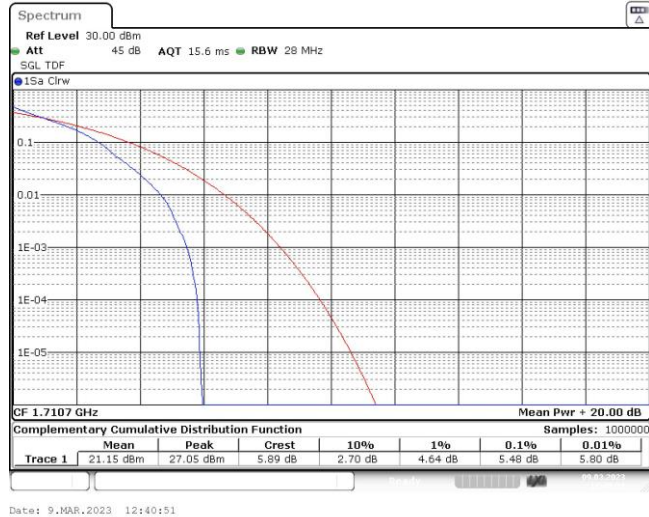

Test Graphs

Band66-1.4MHz-QPSK-131979-1RB#0