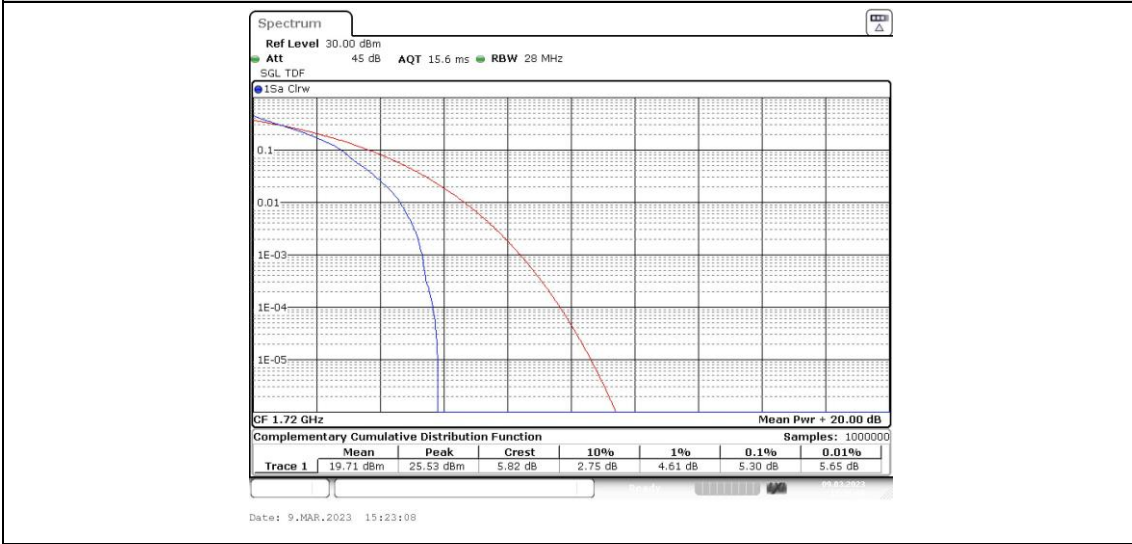

Band66-20MHz-QPSK-132072-100RB#0