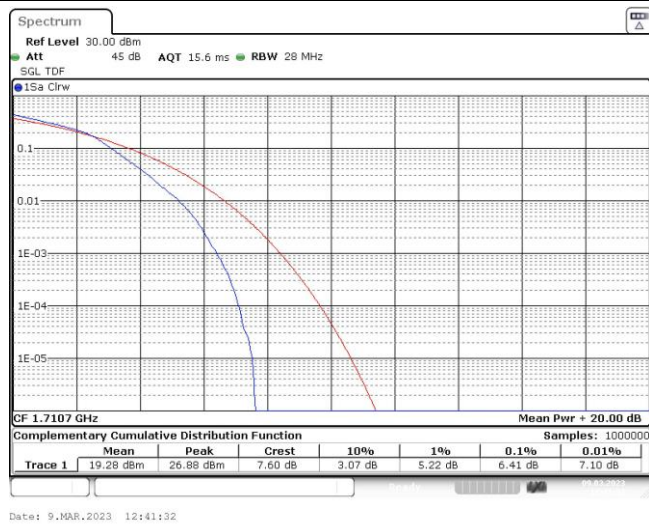

Band66-1.4MHz-16QAM-131979-6RB#0