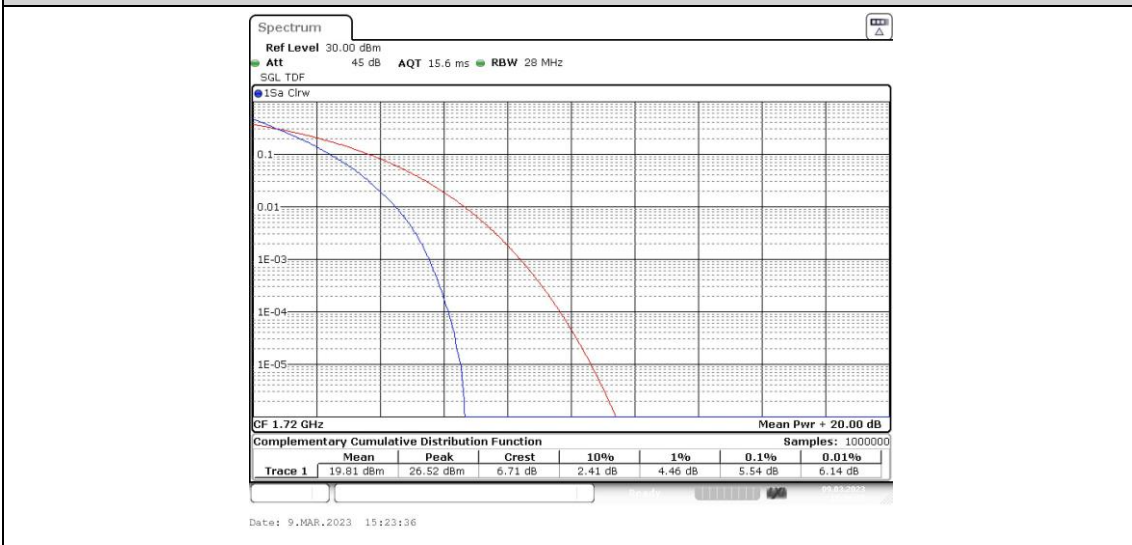

Band66-20MHz-QPSK-132322-1RB#0