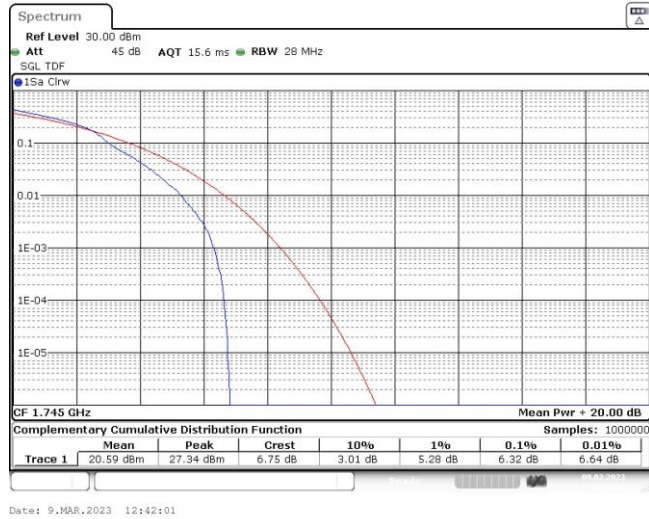

Band66-1.4MHz-16QAM-132322-1RB#0