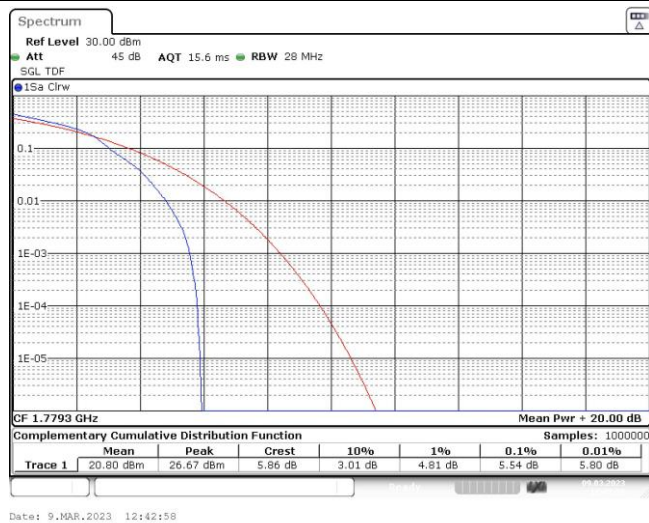

Band66-1.4MHz-16QAM-132665-1RB#0