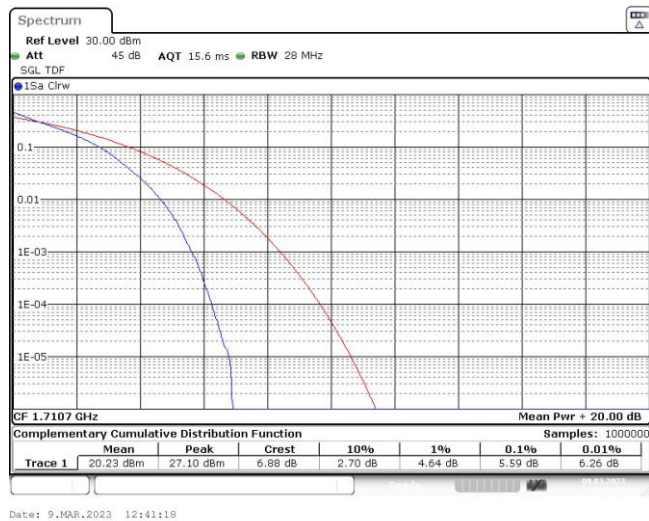

Band66-1.4MHz-QPSK-131979-6RB#0