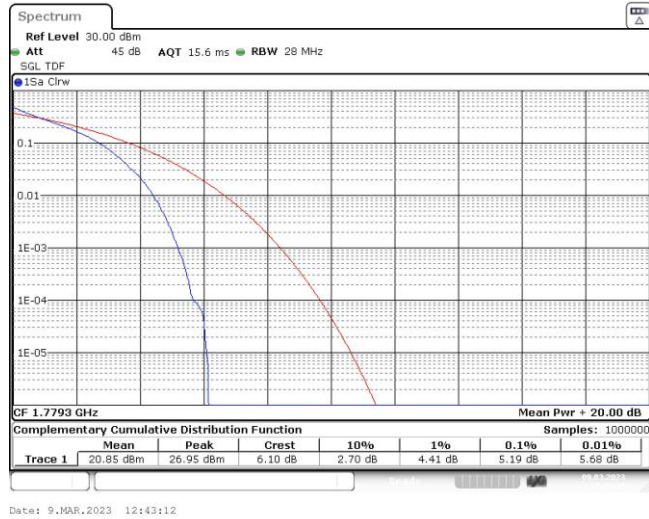

Test Graphs

Band66-1.4MHz-QPSK-131979-1RB#0

Band66-1.4MHz-QPSK-131979-6RB#0

Band66-1.4MHz-QPSK-132322-1RB#0

Band66-1.4MHz-QPSK-132322-6RB#0

Band66-1.4MHz-QPSK-132665-1RB#0

Band66-1.4MHz-QPSK-132665-6RB#0

Band66-1.4MHz-16QAM-131979-1RB#0