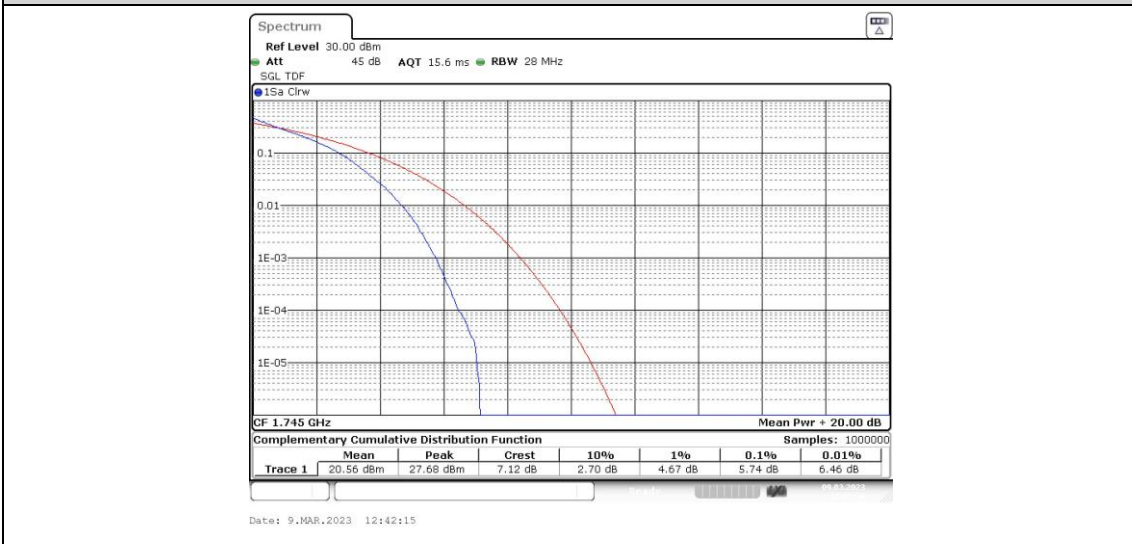

Test Graphs

Band66-1.4MHz-QPSK-131979-1RB#0

Band66-1.4MHz-QPSK-131979-6RB#0

Band66-1.4MHz-QPSK-132322-1RB#0

Band66-1.4MHz-QPSK-132322-6RB#0

Band66-1.4MHz-QPSK-132665-1RB#0

Band66-1.4MHz-QPSK-132665-6RB#0

Band66-1.4MHz-16QAM-131979-1RB#0