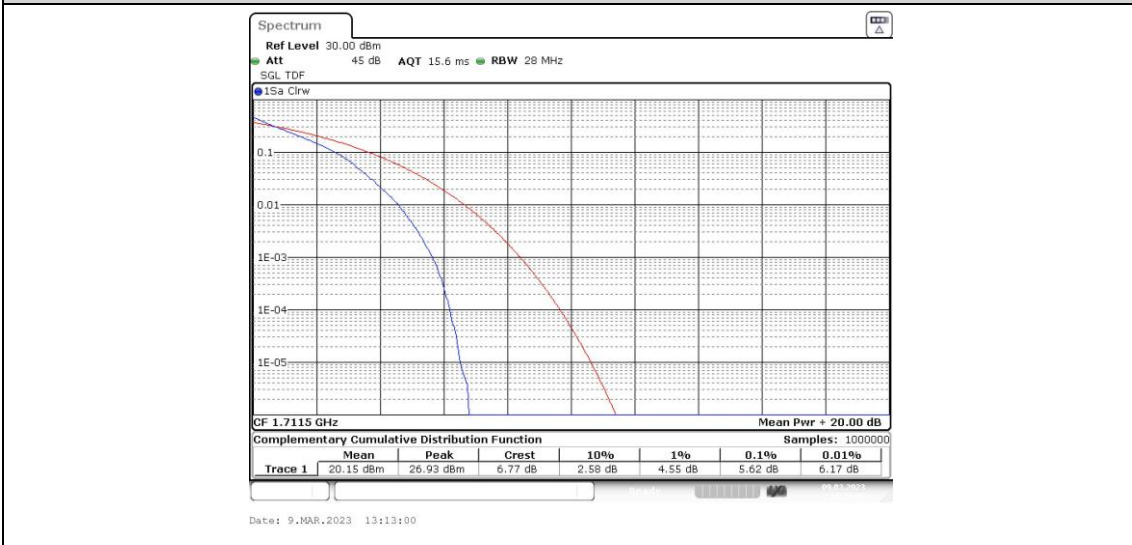

Band66-1.4MHz-16QAM-131979-6RB#0

Band66-1.4MHz-16QAM-132322-1RB#0

Band66-1.4MHz-16QAM-132322-6RB#0

Band66-1.4MHz-16QAM-132665-1RB#0

Band66-1.4MHz-16QAM-132665-6RB#0

Band66-3MHz-QPSK-131987-1RB#0

Band66-3MHz-QPSK-131987-15RB#0