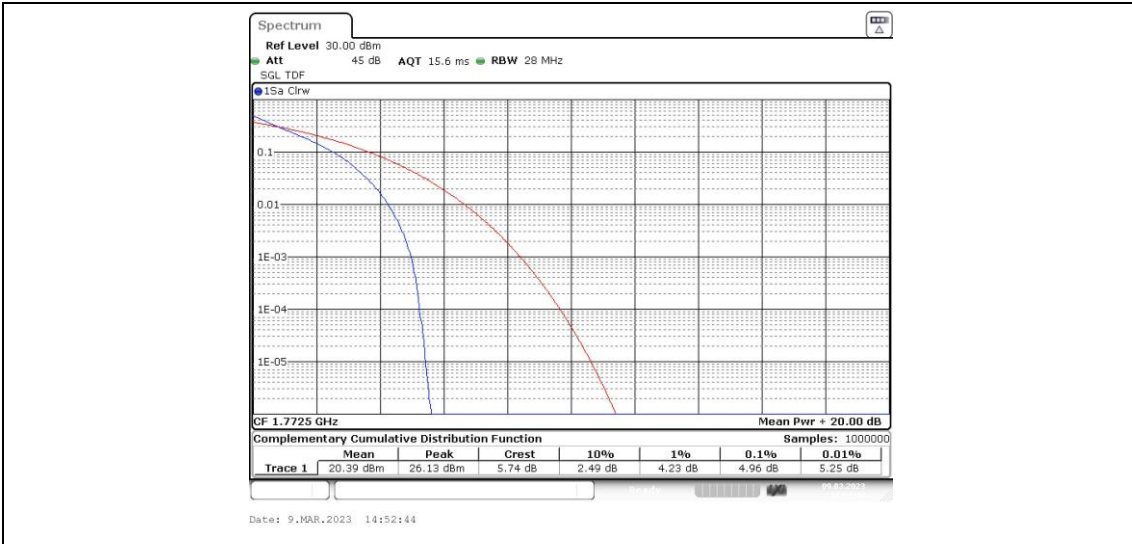

Band66-15MHz-16QAM-132047-1RB#0