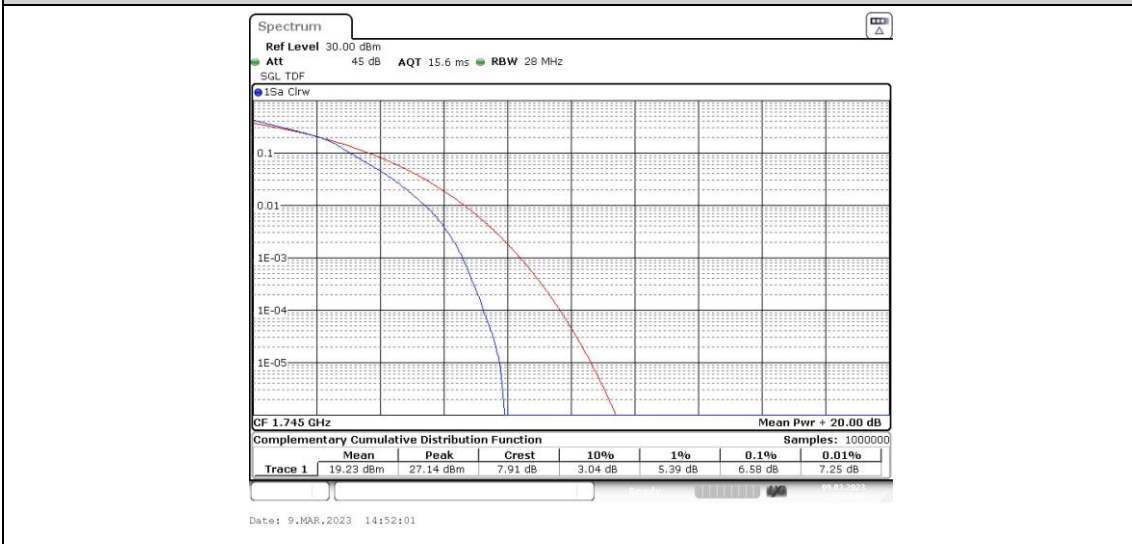

Band66-15MHz-QPSK-132597-1RB#0

Band66-15MHz-QPSK-132597-75RB#0

Band66-15MHz-16QAM-132047-1RB#0

Band66-15MHz-16QAM-132047-75RB#0

Band66-15MHz-16QAM-132322-1RB#0

Band66-15MHz-16QAM-132322-75RB#0

Band66-15MHz-16QAM-132597-1RB#0