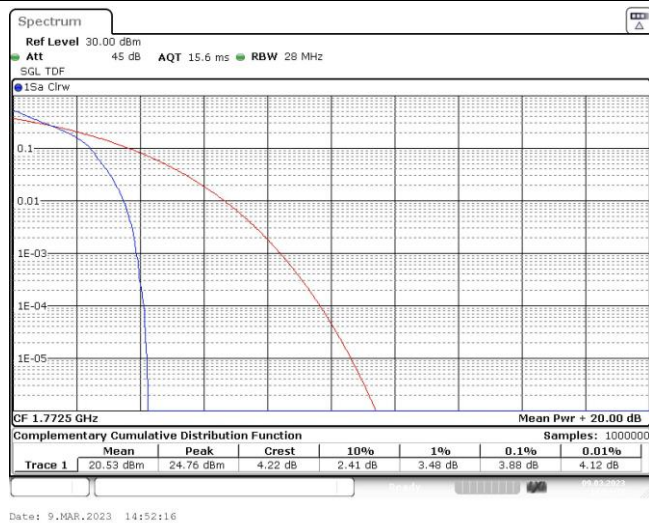

Band66-15MHz-QPSK-132597-75RB#0