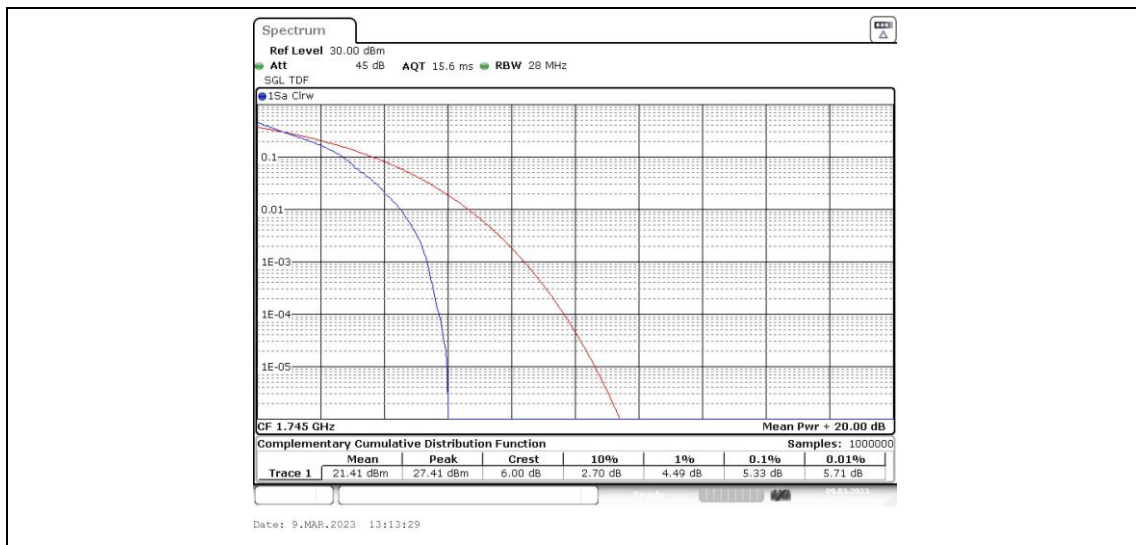

Band66-3MHz-QPSK-132322-1RB#0