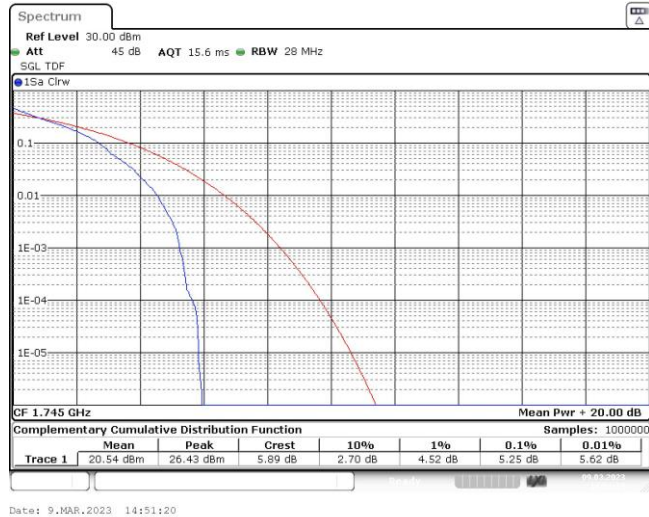

Band66-10MHz-16QAM-132322-50RB#0

Band66-10MHz-16QAM-132622-1RB#0

Band66-10MHz-16QAM-132622-50RB#0

Band66-15MHz-QPSK-132047-1RB#0

Band66-15MHz-QPSK-132047-75RB#0

Band66-15MHz-QPSK-132322-1RB#0

Band66-15MHz-QPSK-132322-75RB#0