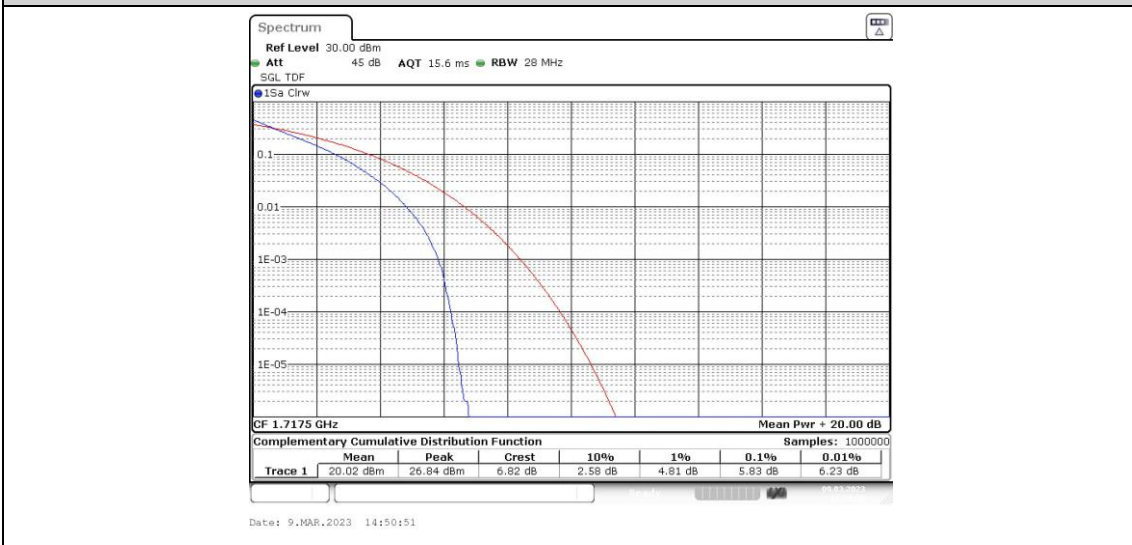

Band66-10MHz-16QAM-132322-50RB#0

Band66-10MHz-16QAM-132622-1RB#0

Band66-10MHz-16QAM-132622-50RB#0

Band66-15MHz-QPSK-132047-1RB#0

Band66-15MHz-QPSK-132047-75RB#0

Band66-15MHz-QPSK-132322-1RB#0

Band66-15MHz-QPSK-132322-75RB#0