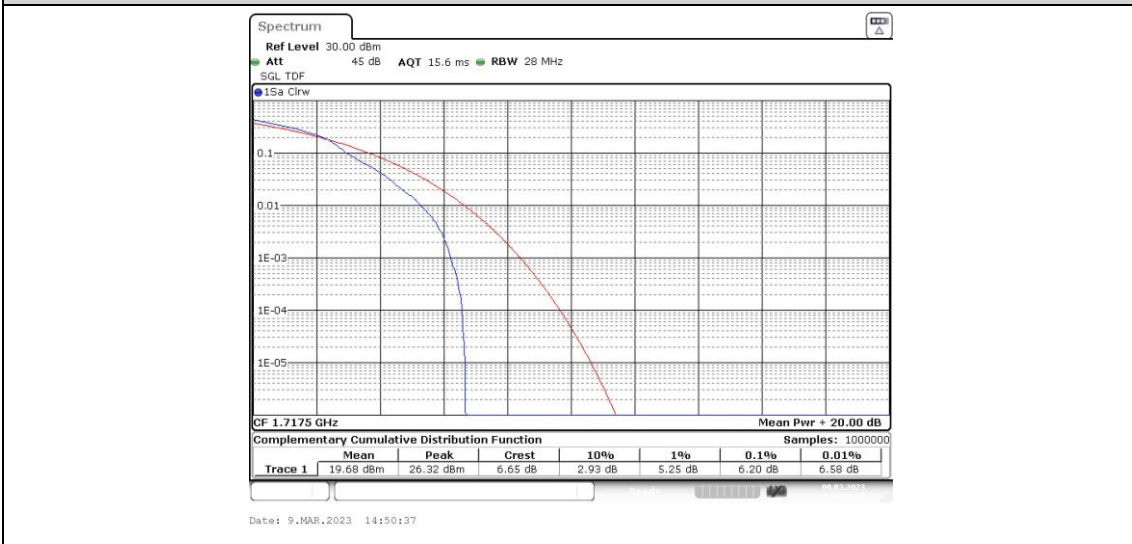

Band66-15MHz-16QAM-132047-75RB#0