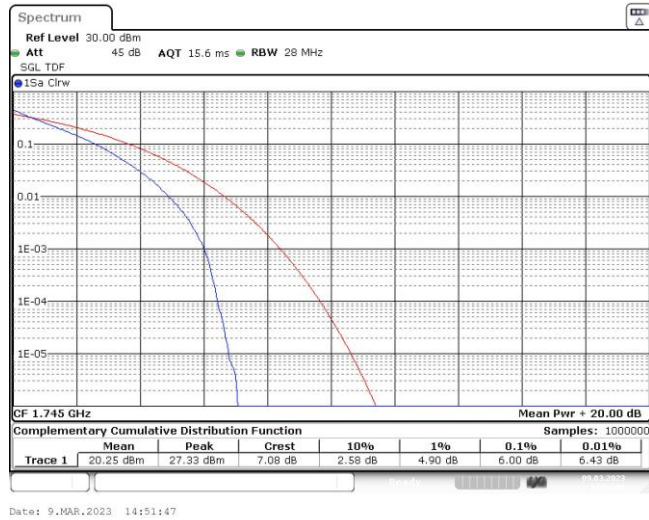

Band66-10MHz-16QAM-132322-50RB#0

Band66-10MHz-16QAM-132622-1RB#0

Band66-10MHz-16QAM-132622-50RB#0

Band66-15MHz-QPSK-132047-1RB#0

Band66-15MHz-QPSK-132047-75RB#0

Band66-15MHz-QPSK-132322-1RB#0

Band66-15MHz-QPSK-132322-75RB#0