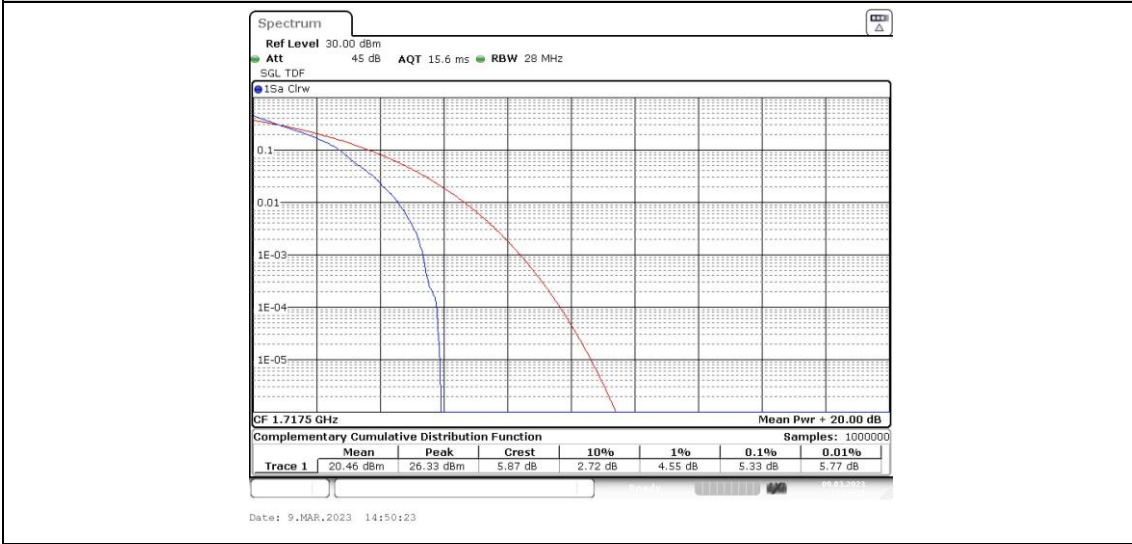

Band66-10MHz-16QAM-132322-50RB#0

Band66-10MHz-16QAM-132622-1RB#0

Band66-10MHz-16QAM-132622-50RB#0

Band66-15MHz-QPSK-132047-1RB#0

Band66-15MHz-QPSK-132047-75RB#0

Band66-15MHz-QPSK-132322-1RB#0

Band66-15MHz-QPSK-132322-75RB#0