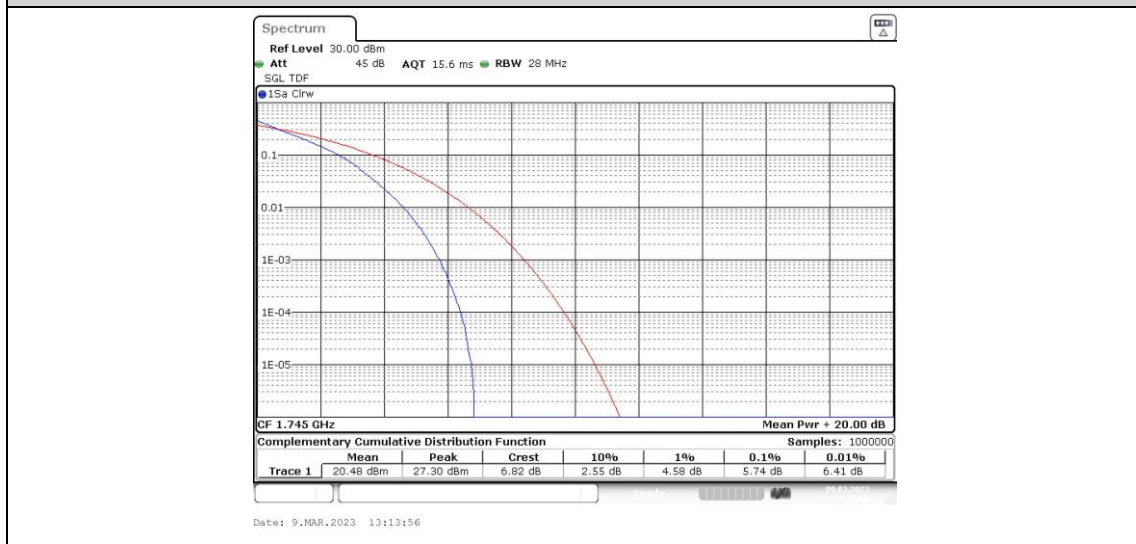

Band66-3MHz-QPSK-132322-15RB#0