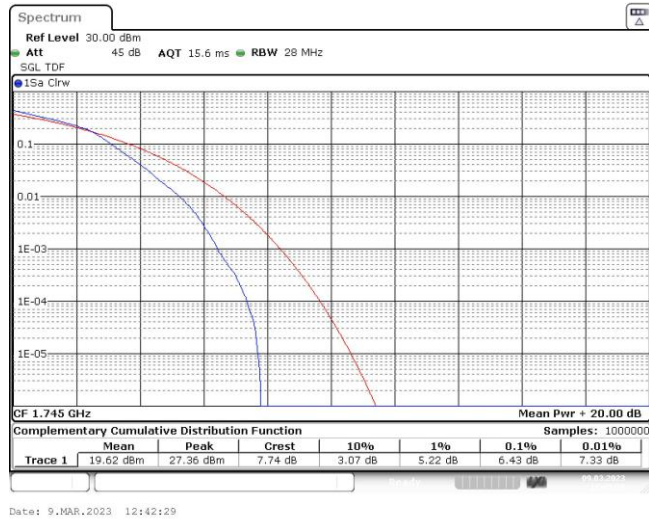

Band66-1.4MHz-16QAM-132322-6RB#0