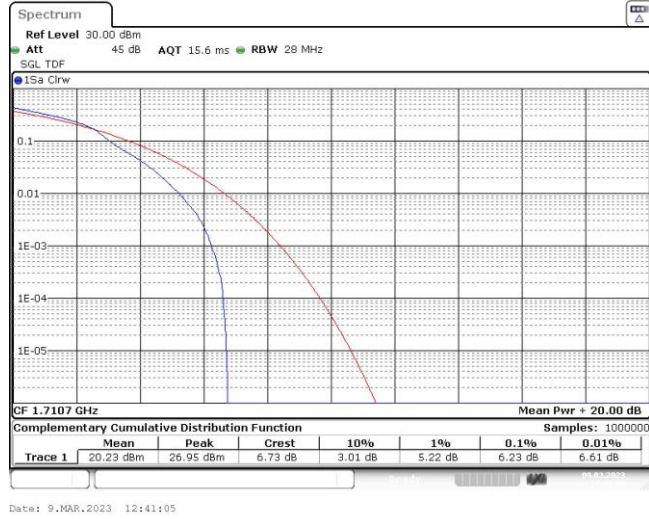

Test Graphs

Band66-1.4MHz-QPSK-131979-1RB#0

Band66-1.4MHz-QPSK-131979-6RB#0

Band66-1.4MHz-QPSK-132322-1RB#0

Band66-1.4MHz-QPSK-132322-6RB#0

Band66-1.4MHz-QPSK-132665-1RB#0

Band66-1.4MHz-QPSK-132665-6RB#0

Band66-1.4MHz-16QAM-131979-1RB#0