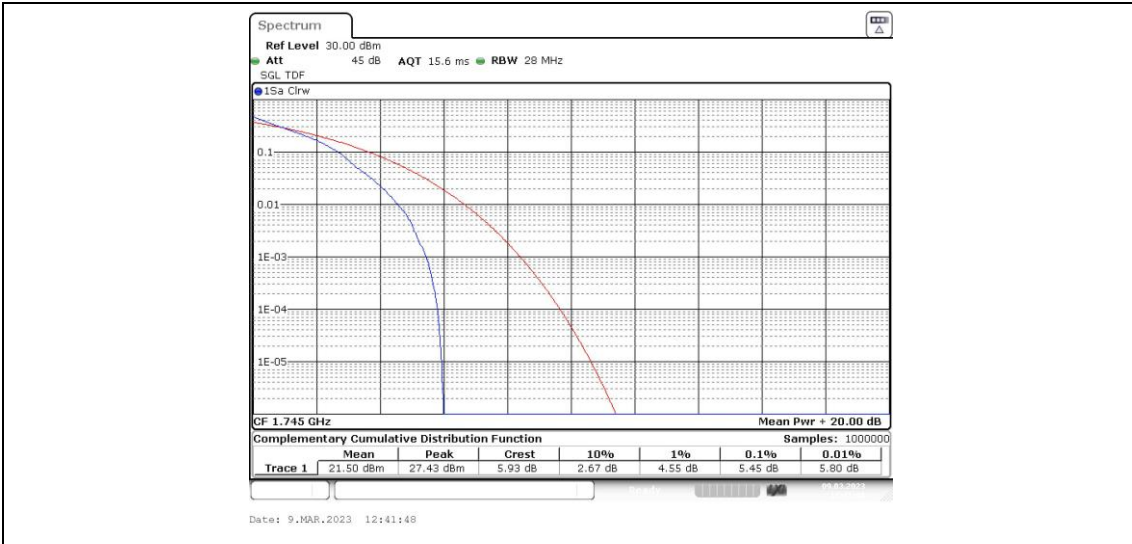

Test Graphs

Band66-1.4MHz-QPSK-131979-1RB#0

Band66-1.4MHz-QPSK-131979-6RB#0

Band66-1.4MHz-QPSK-132322-1RB#0

Band66-1.4MHz-QPSK-132322-6RB#0

Band66-1.4MHz-QPSK-132665-1RB#0

Band66-1.4MHz-QPSK-132665-6RB#0

Band66-1.4MHz-16QAM-131979-1RB#0