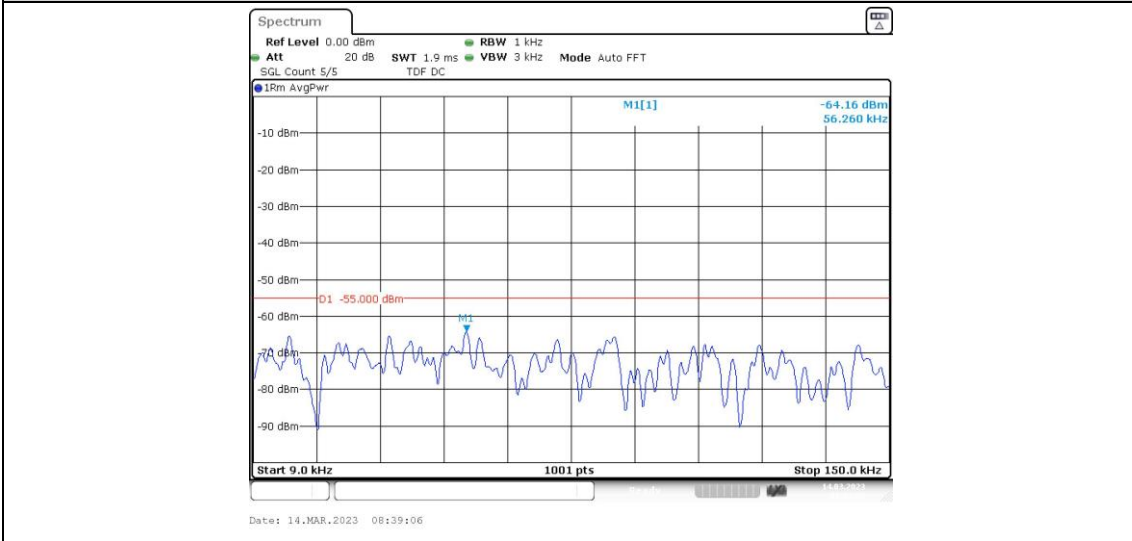

Band41-20MHz-16QAM-40140-1RB#0-Range1:0.009~0.15MHz