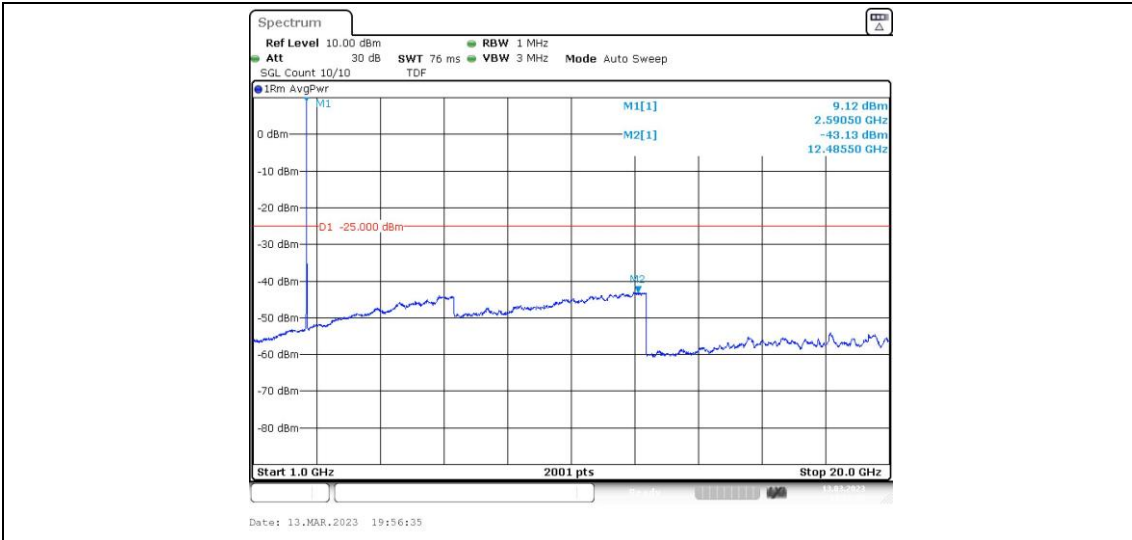

Band41-15MHz-16QAM-40640-1RB#0-Range1:0.009~0.15MHz

Band41-15MHz-16QAM-40640-1RB#0-Range2:0.15~30MHz

Band41-15MHz-16QAM-40640-1RB#0-Range3:30~1000MHz

Band41-15MHz-16QAM-40640-1RB#0-Range4:1000~20000MHz

Band41-15MHz-16QAM-40640-1RB#0-Range5:20000~27000MHz