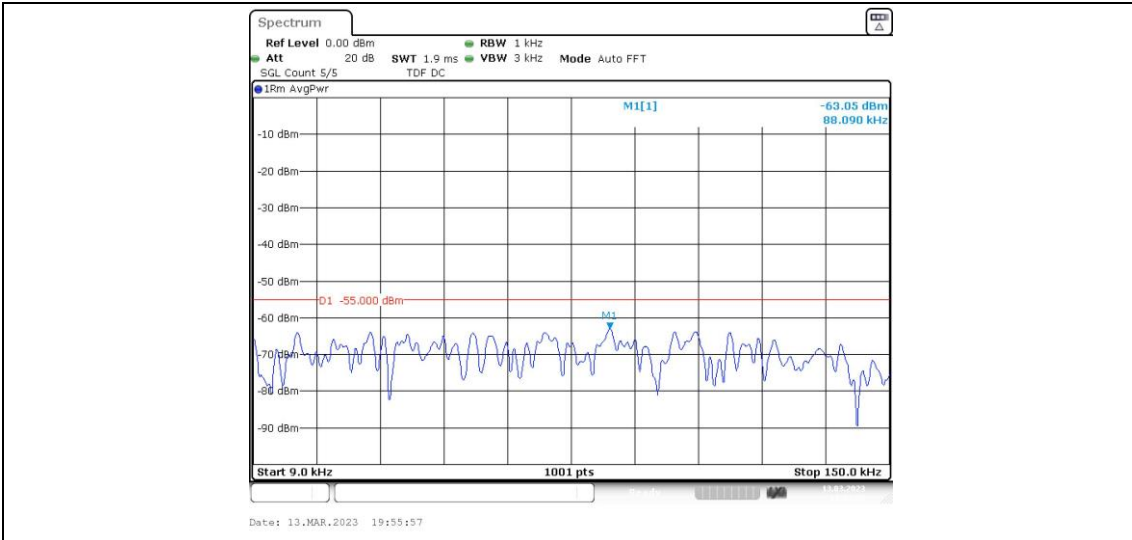

Band41-15MHz-16QAM-40640-1RB#0-Range1:0.009~0.15MHz

Band41-15MHz-16QAM-40640-1RB#0-Range2:0.15~30MHz