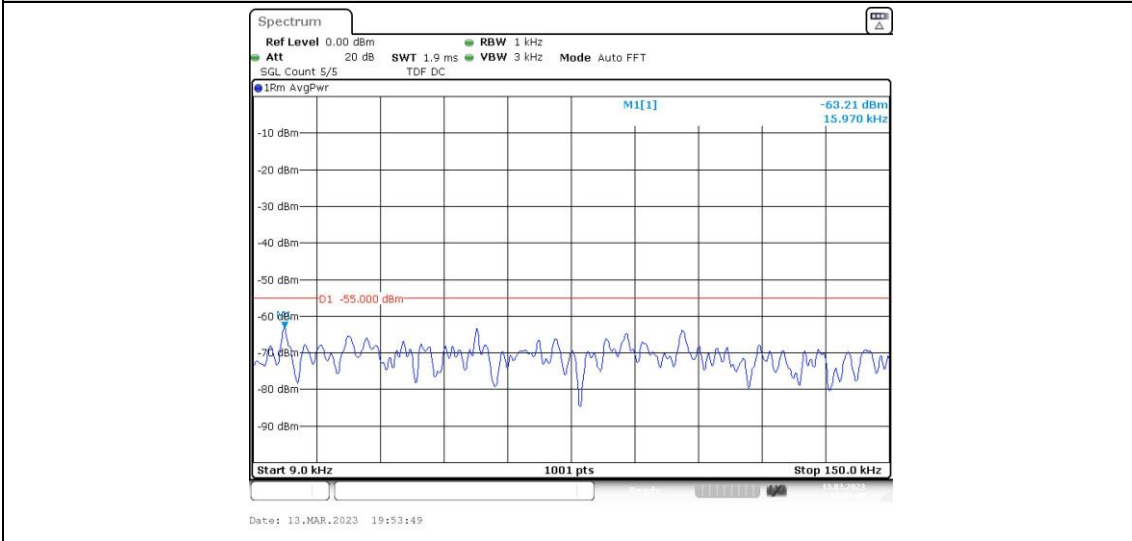

Band41-15MHz-16QAM-40115-1RB#0-Range1:0.009~0.15MHz