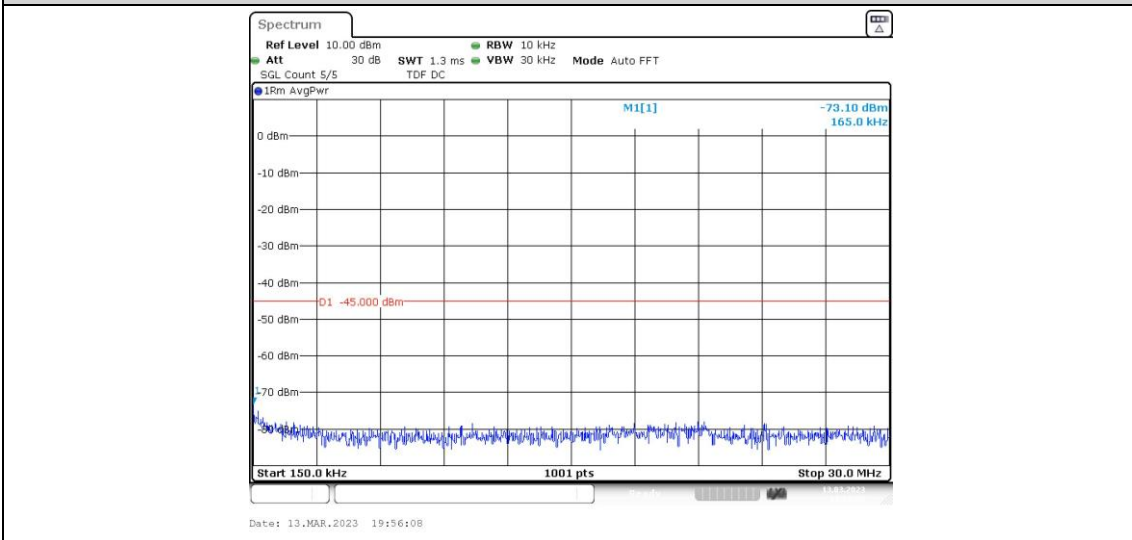

Band41-15MHz-16QAM-40640-1RB#0-Range2:0.15~30MHz

Band41-15MHz-16QAM-40640-1RB#0-Range3:30~1000MHz