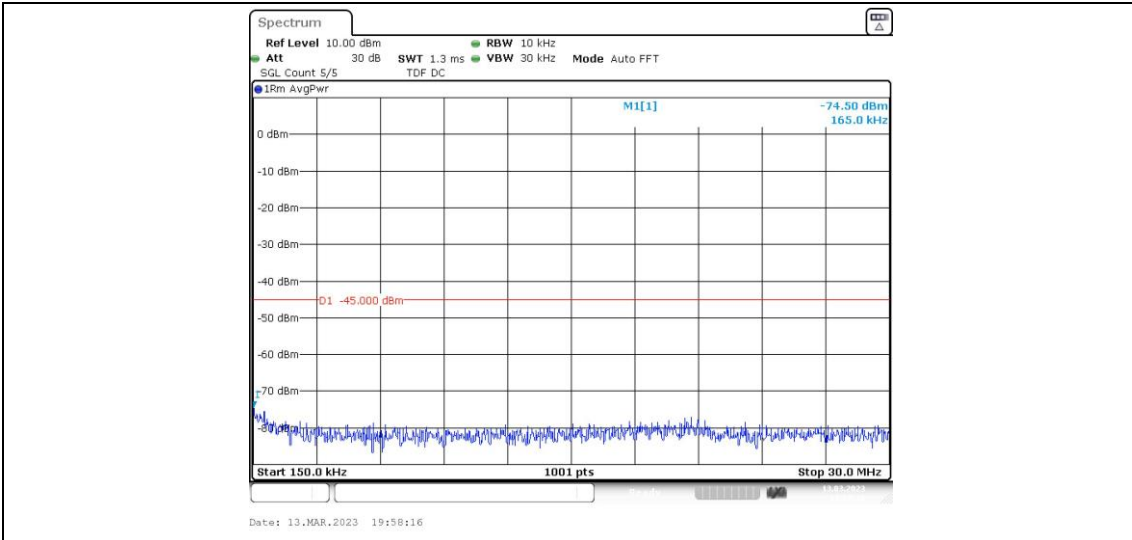

Band41-15MHz-16QAM-41165-1RB#0-Range2:0.15~30MHz

Band41-15MHz-16QAM-41165-1RB#0-Range3:30~1000MHz