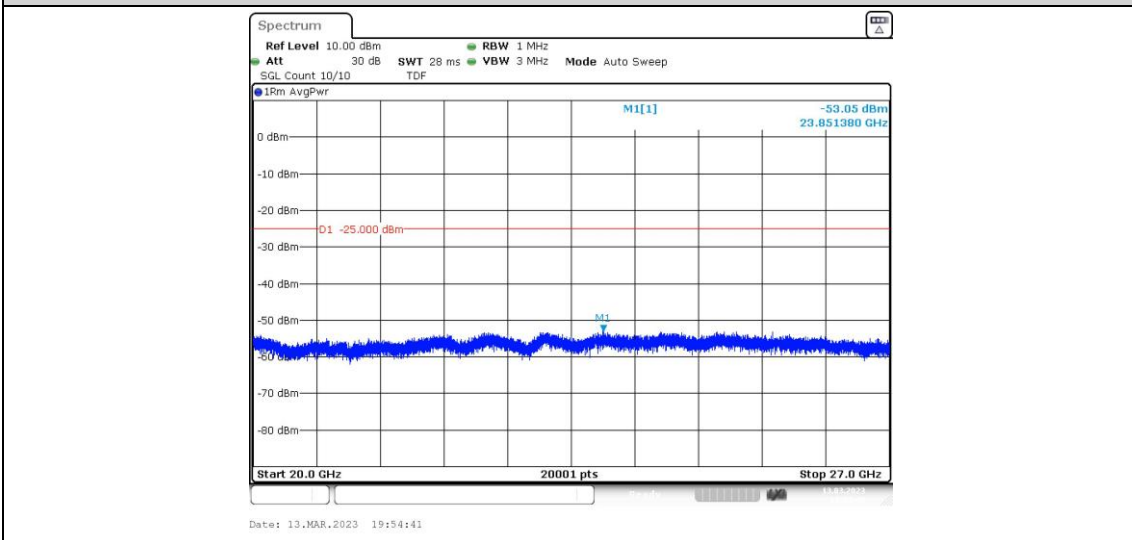

Band41-15MHz-16QAM-40115-1RB#0-Range1:0.009~0.15MHz

Band41-15MHz-16QAM-40115-1RB#0-Range2:0.15~30MHz

Band41-15MHz-16QAM-40115-1RB#0-Range3:30~1000MHz

Band41-15MHz-16QAM-40115-1RB#0-Range4:1000~20000MHz

Band41-15MHz-16QAM-40115-1RB#0-Range5:20000~27000MHz