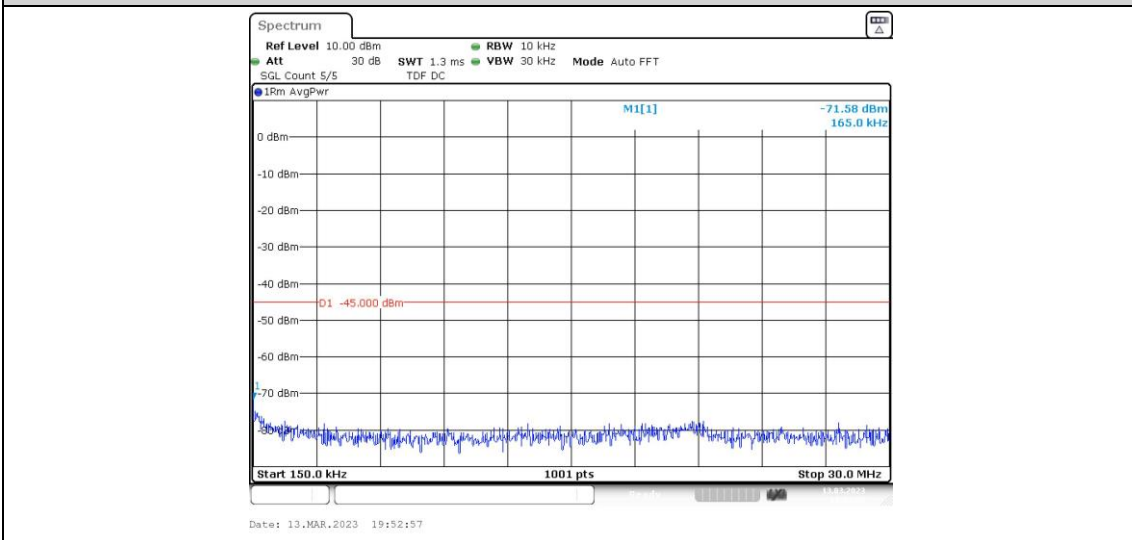

Band41-15MHz-QPSK-40115-1RB#0-Range2:0.15~30MHz

Band41-15MHz-QPSK-40115-1RB#0-Range3:30~1000MHz