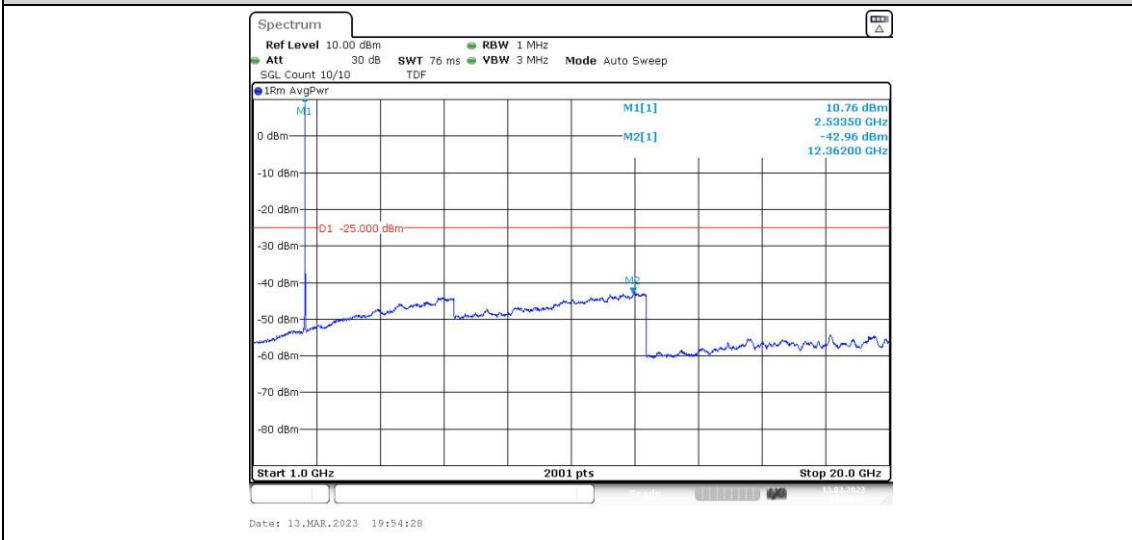

Band41-15MHz-16QAM-40115-1RB#0-Range1:0.009~0.15MHz

Band41-15MHz-16QAM-40115-1RB#0-Range2:0.15~30MHz

Band41-15MHz-16QAM-40115-1RB#0-Range3:30~1000MHz

Band41-15MHz-16QAM-40115-1RB#0-Range4:1000~20000MHz

Band41-15MHz-16QAM-40115-1RB#0-Range5:20000~27000MHz