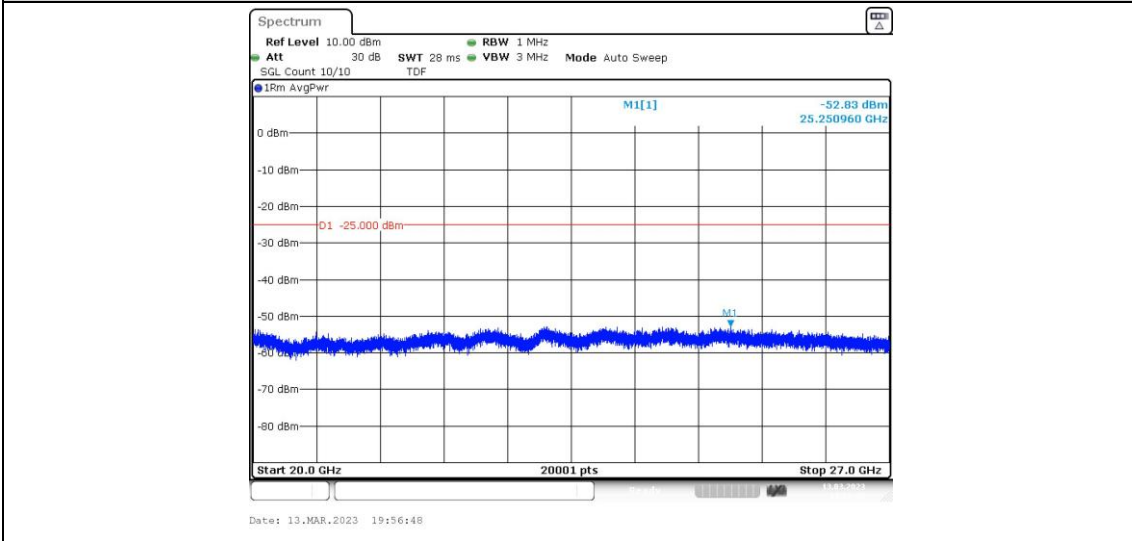

Band41-15MHz-16QAM-40640-1RB#0-Range1:0.009~0.15MHz

Band41-15MHz-16QAM-40640-1RB#0-Range2:0.15~30MHz

Band41-15MHz-16QAM-40640-1RB#0-Range3:30~1000MHz

Band41-15MHz-16QAM-40640-1RB#0-Range4:1000~20000MHz

Band41-15MHz-16QAM-40640-1RB#0-Range5:20000~27000MHz