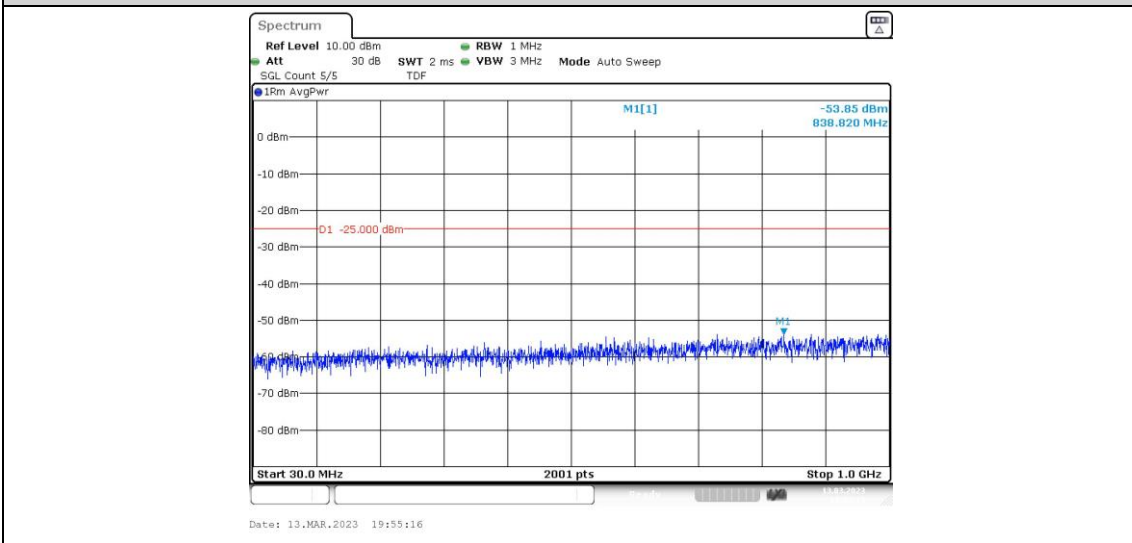

Band41-15MHz-QPSK-40640-1RB#0-Range3:30~1000MHz

Band41-15MHz-QPSK-40640-1RB#0-Range4:1000~20000MHz