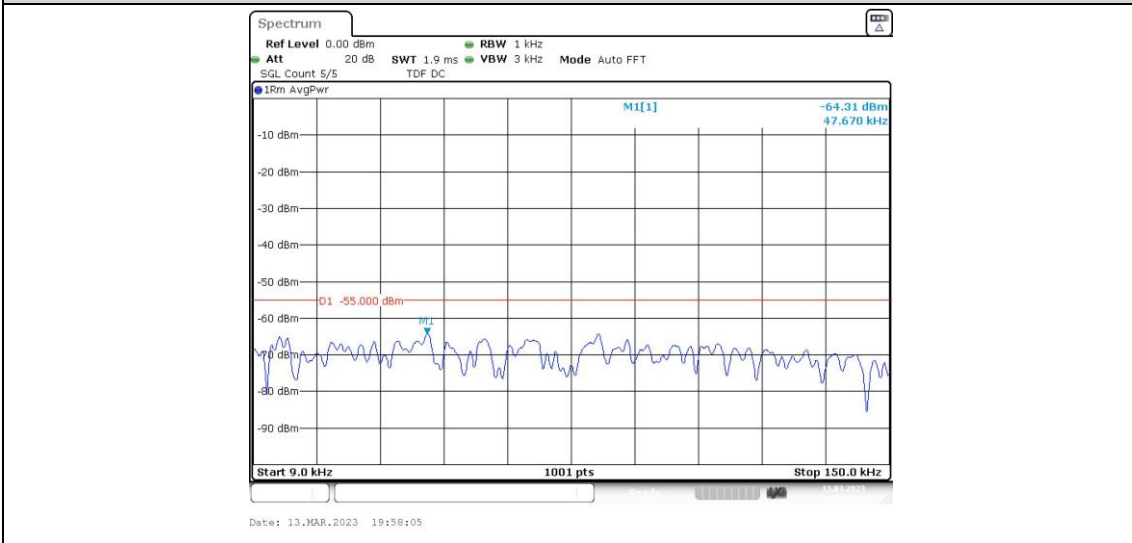

Band41-15MHz-16QAM-41165-1RB#0-Range1:0.009~0.15MHz

Band41-15MHz-16QAM-41165-1RB#0-Range2:0.15~30MHz