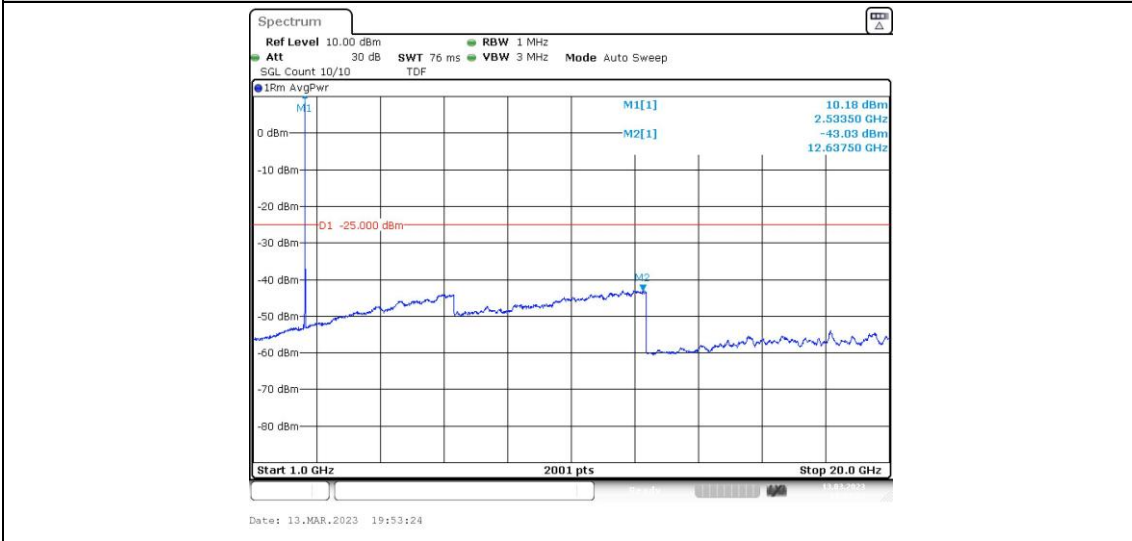

Band41-15MHz-QPSK-40115-1RB#0-Range1:0.009~0.15MHz

Band41-15MHz-QPSK-40115-1RB#0-Range2:0.15~30MHz

Band41-15MHz-QPSK-40115-1RB#0-Range3:30~1000MHz

Band41-15MHz-QPSK-40115-1RB#0-Range4:1000~20000MHz

Band41-15MHz-QPSK-40115-1RB#0-Range5:20000~27000MHz