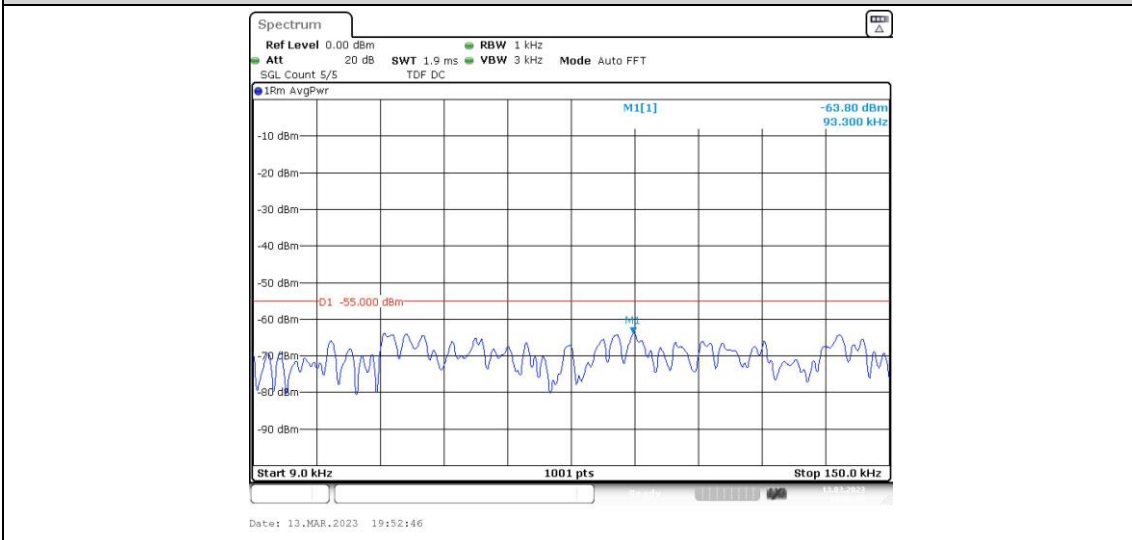

Band41-15MHz-QPSK-40115-1RB#0-Range1:0.009~0.15MHz