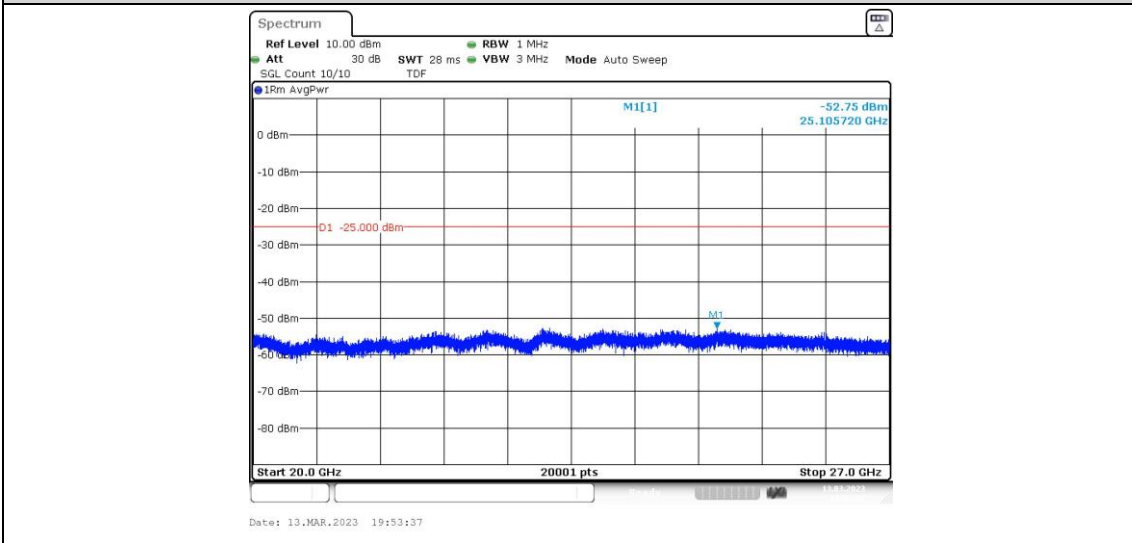

Band41-15MHz-QPSK-40115-1RB#0-Range1:0.009~0.15MHz

Band41-15MHz-QPSK-40115-1RB#0-Range2:0.15~30MHz

Band41-15MHz-QPSK-40115-1RB#0-Range3:30~1000MHz

Band41-15MHz-QPSK-40115-1RB#0-Range4:1000~20000MHz

Band41-15MHz-QPSK-40115-1RB#0-Range5:20000~27000MHz