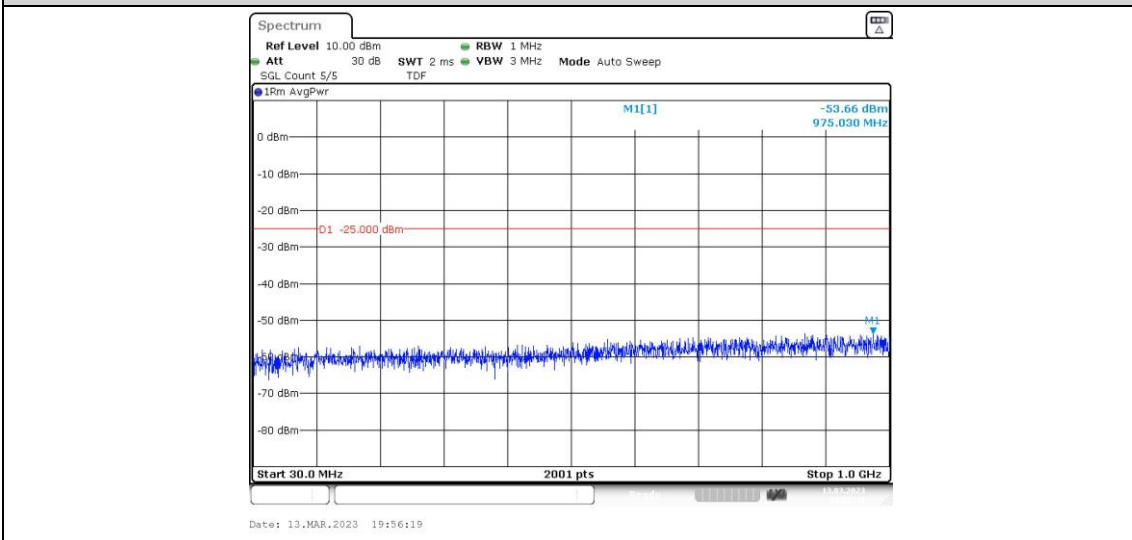

Band41-15MHz-16QAM-40640-1RB#0-Range3:30~1000MHz

Band41-15MHz-16QAM-40640-1RB#0-Range4:1000~20000MHz