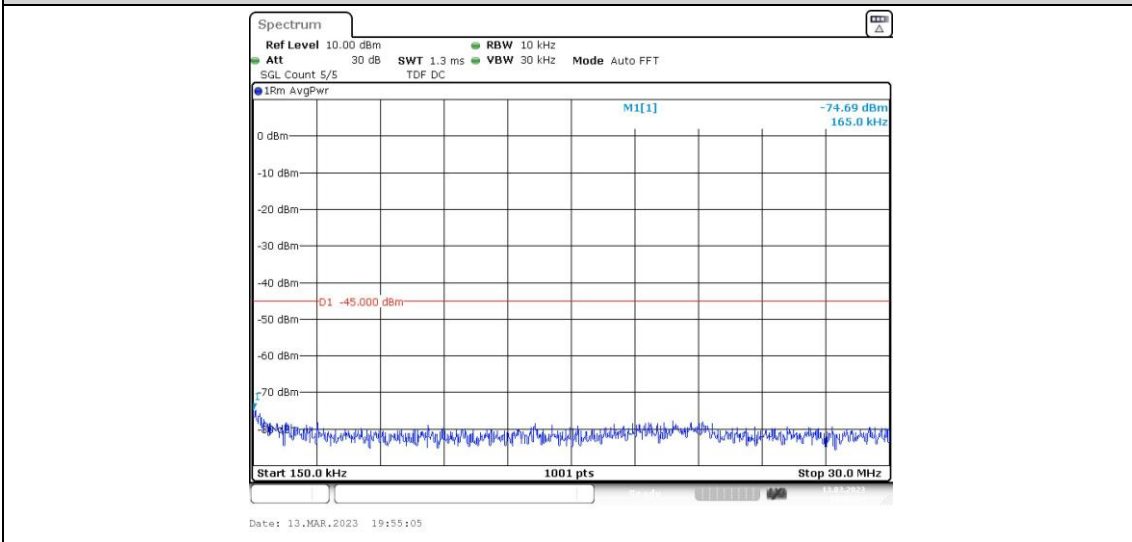

Band41-15MHz-QPSK-40640-1RB#0-Range2:0.15~30MHz

Band41-15MHz-QPSK-40640-1RB#0-Range3:30~1000MHz