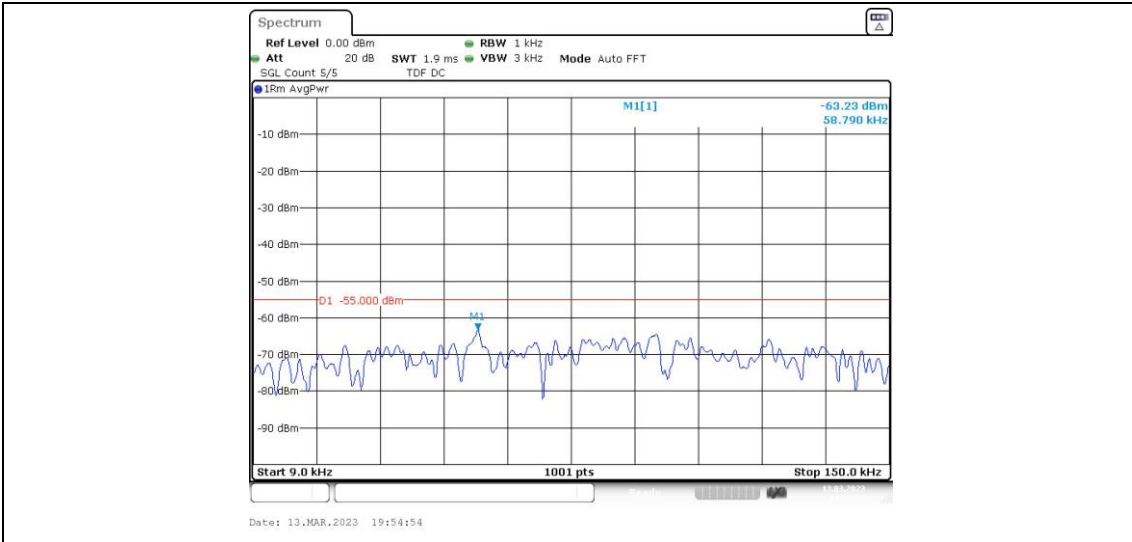

Band41-15MHz-QPSK-40640-1RB#0-Range1:0.009~0.15MHz

Band41-15MHz-QPSK-40640-1RB#0-Range2:0.15~30MHz