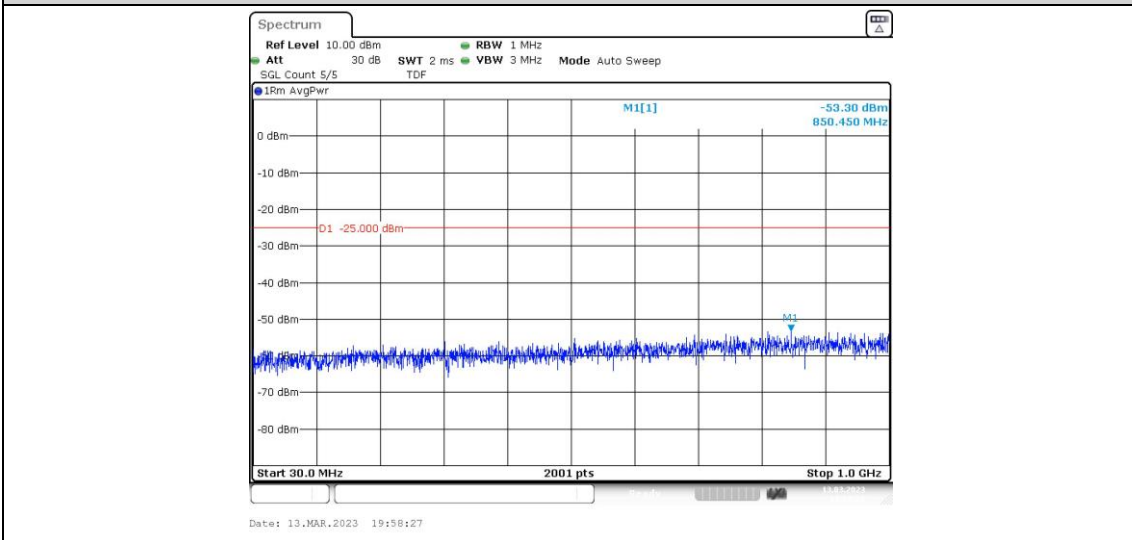

Band41-15MHz-16QAM-41165-1RB#0-Range3:30~1000MHz

Band41-15MHz-16QAM-41165-1RB#0-Range4:1000~20000MHz