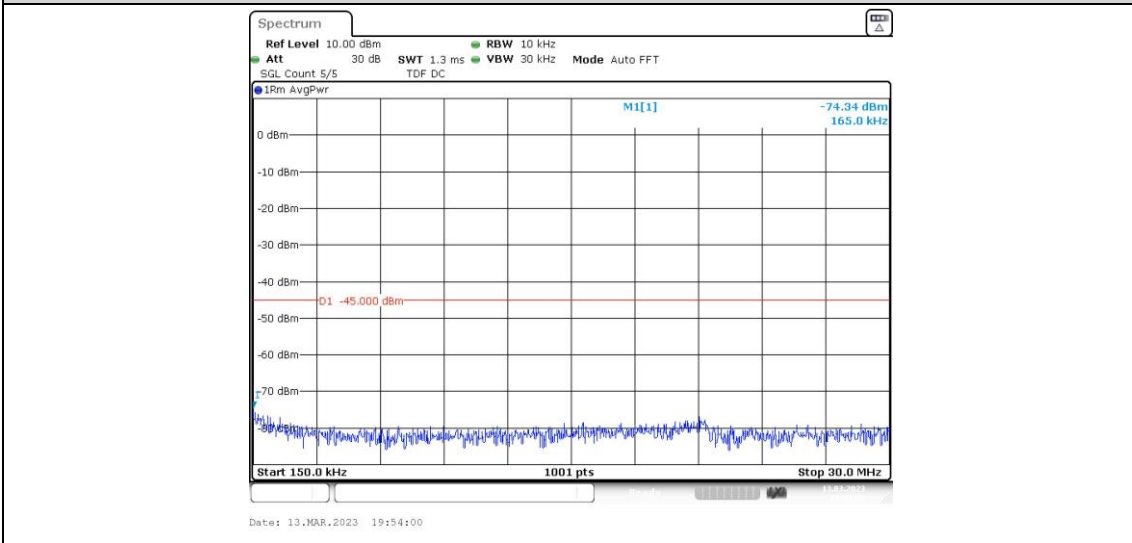

Band41-15MHz-16QAM-40115-1RB#0-Range2:0.15~30MHz

Band41-15MHz-16QAM-40115-1RB#0-Range3:30~1000MHz