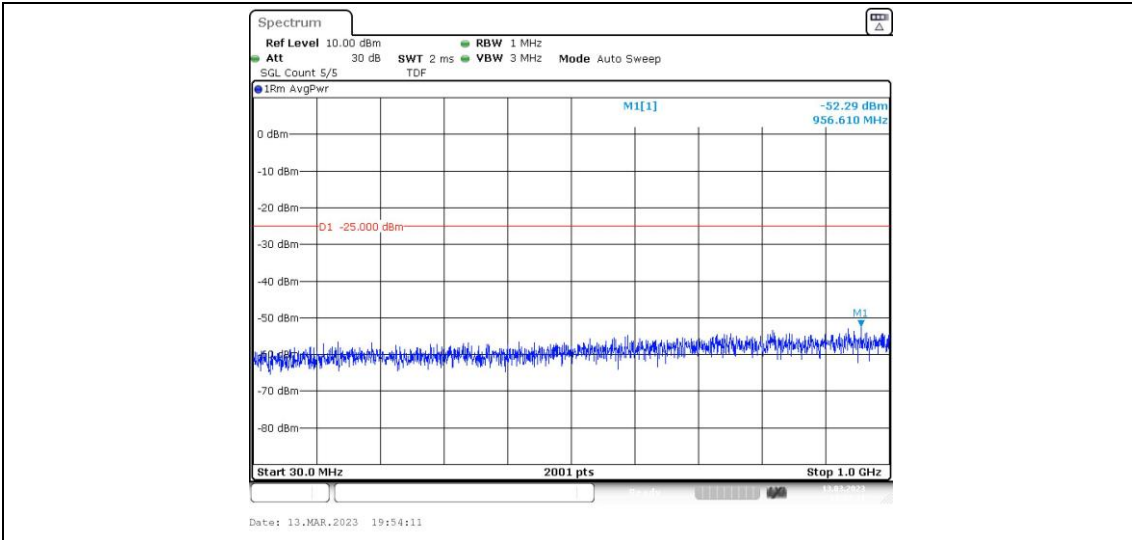

Band41-15MHz-16QAM-40115-1RB#0-Range4:1000~20000MHz