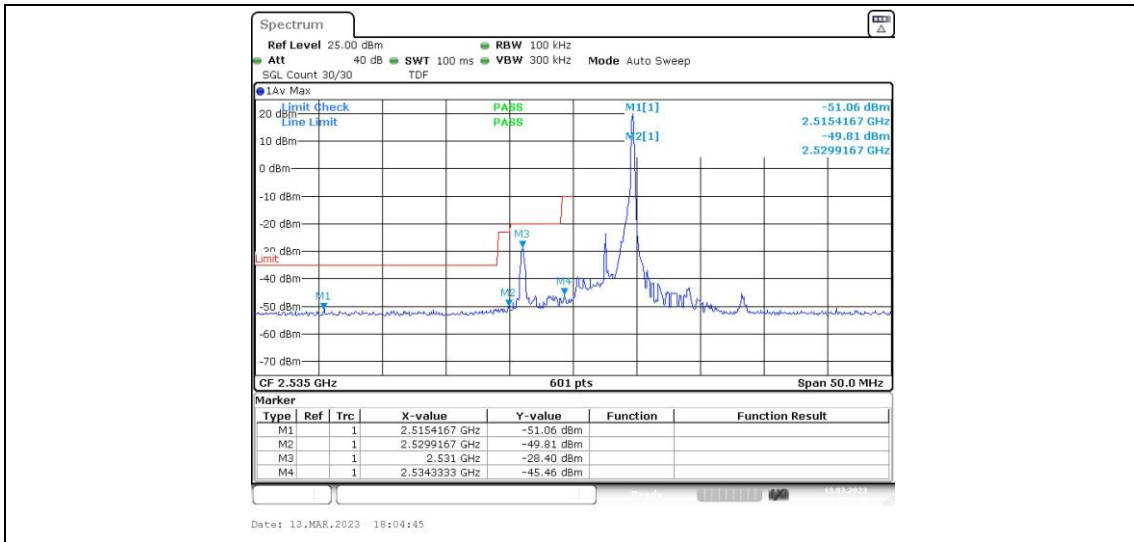

Band41-5MHz-QPSK-40065-25RB#0

Band41-5MHz-QPSK-41215-1RB#0

Band41-5MHz-QPSK-41215-1RB#24