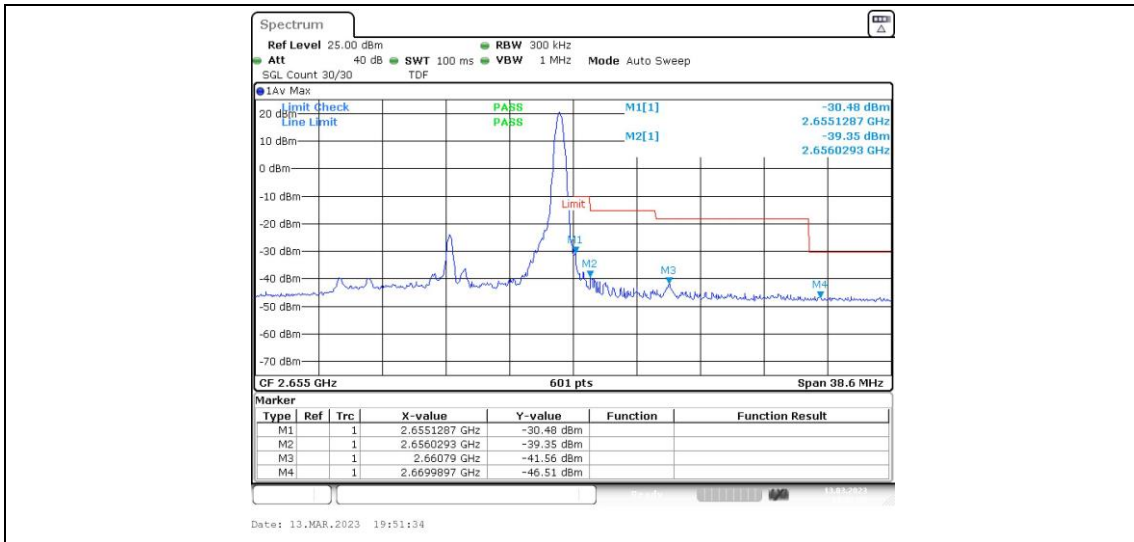

Band41-10MHz-16QAM-41190-50RB#0

Band41-15MHz-QPSK-40115-1RB#0

Band41-15MHz-QPSK-40115-1RB#74

Band41-15MHz-QPSK-41165-75RB#0

Band41-15MHz-16QAM-40115-1RB#0

Band41-15MHz-16QAM-40115-1RB#74

Band41-15MHz-16QAM-40115-75RB#0