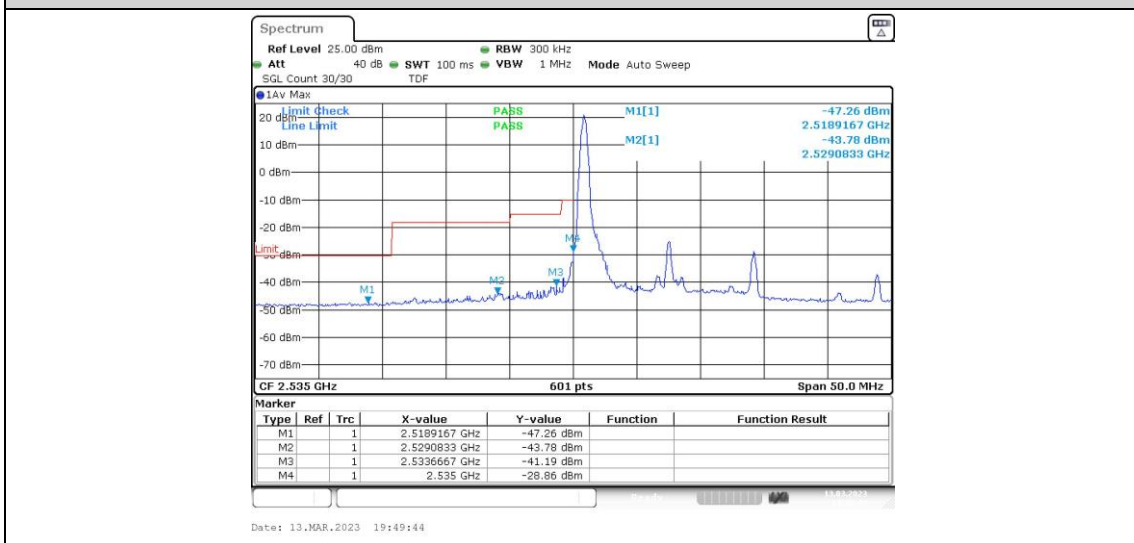

Band41-10MHz-16QAM-41190-50RB#0

Band41-15MHz-QPSK-40115-1RB#0

Band41-15MHz-QPSK-40115-1RB#74

Band41-15MHz-QPSK-41165-75RB#0

Band41-15MHz-16QAM-40115-1RB#0

Band41-15MHz-16QAM-40115-1RB#74

Band41-15MHz-16QAM-40115-75RB#0