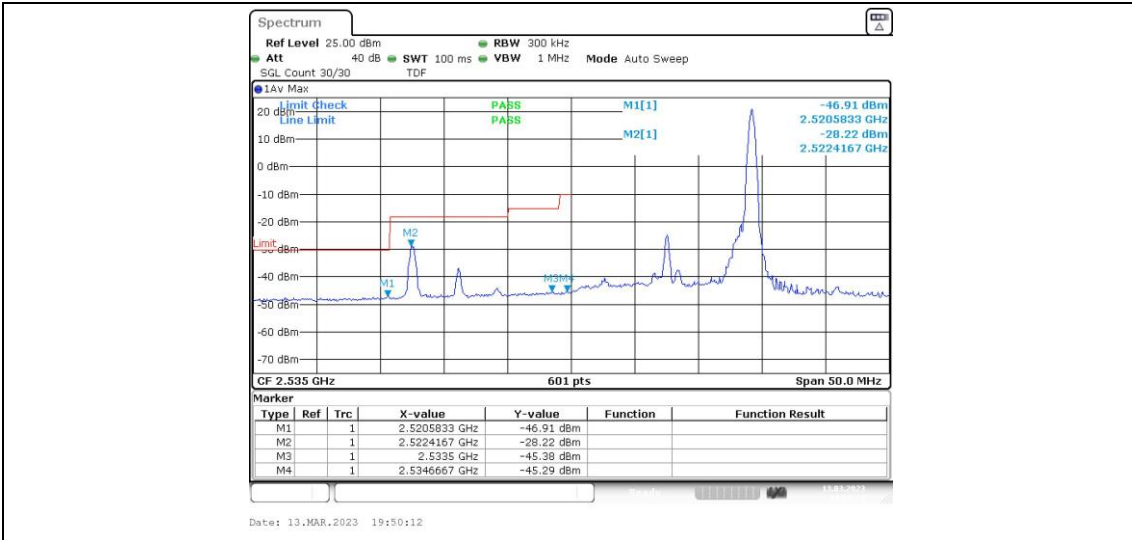

Band41-10MHz-16QAM-41190-50RB#0

Band41-15MHz-QPSK-40115-1RB#0

Band41-15MHz-QPSK-40115-1RB#74

Band41-15MHz-QPSK-41165-75RB#0

Band41-15MHz-16QAM-40115-1RB#0

Band41-15MHz-16QAM-40115-1RB#74

Band41-15MHz-16QAM-40115-75RB#0