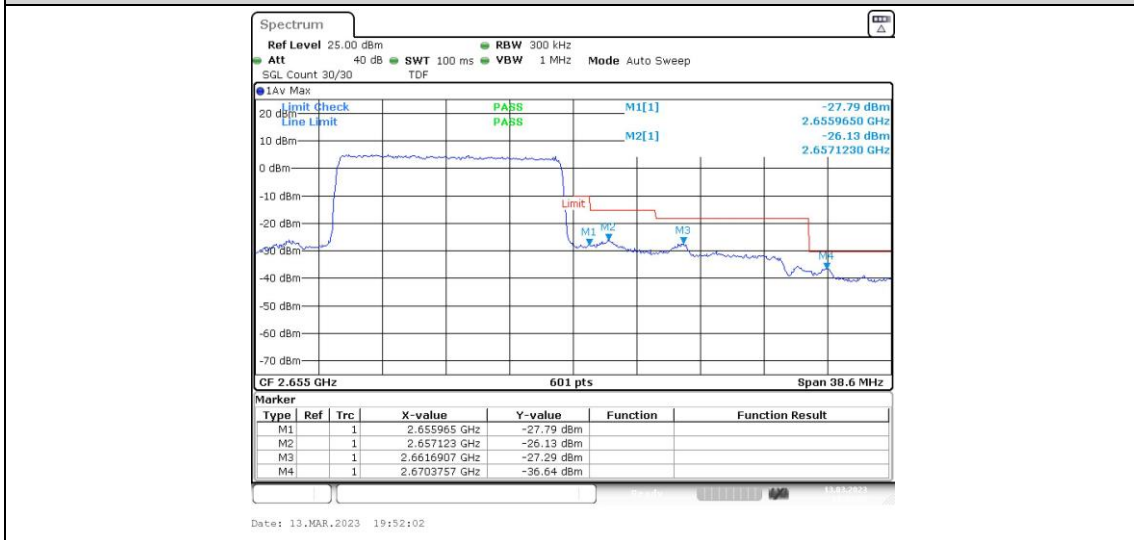

Band41-10MHz-16QAM-41190-50RB#0

Band41-15MHz-QPSK-40115-1RB#0

Band41-15MHz-QPSK-40115-1RB#74

Band41-15MHz-QPSK-41165-75RB#0

Band41-15MHz-16QAM-40115-1RB#0

Band41-15MHz-16QAM-40115-1RB#74

Band41-15MHz-16QAM-40115-75RB#0