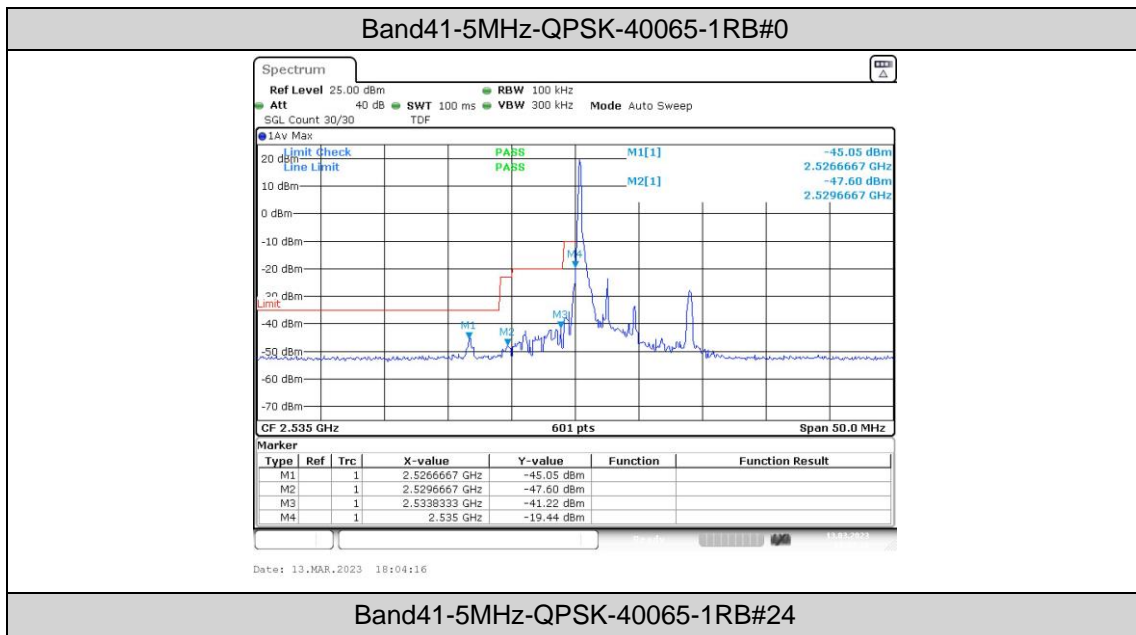

Band41	15MHz	16QAM	41165	1RB#74	-30.13,-40.57,-42.41,-46.31	PASS
Band41	15MHz	16QAM	41165	75RB#0	-27.33,-26.68,-28.06,-37.24	PASS
Band41	20MHz	QPSK	40140	1RB#0	-45.82,-41.75,-37.93,-26.45	PASS
Band41	20MHz	QPSK	40140	1RB#99	-45.84,-28.25,-43.11,-42.96	PASS
Band41	20MHz	QPSK	40140	100RB#0	-42.47,-35.31,-34.61,-33.58	PASS
Band41	20MHz	QPSK	41140	1RB#0	-44.27,-44.35,-25.97,-45.27	PASS
Band41	20MHz	QPSK	41140	1RB#99	-28.11,-39.10,-42.26,-45.06	PASS
Band41	20MHz	QPSK	41140	100RB#0	-24.74,-26.14,-28.17,-38.74	PASS
Band41	20MHz	16QAM	40140	1RB#0	-45.87,-41.78,-37.98,-26.22	PASS
Band41	20MHz	16QAM	40140	1RB#99	-45.95,-29.80,-43.68,-43.39	PASS
Band41	20MHz	16QAM	40140	100RB#0	-41.27,-34.28,-32.83,-32.23	PASS
Band41	20MHz	16QAM	41140	1RB#0	-43.54,-43.83,-26.81,-45.26	PASS
Band41	20MHz	16QAM	41140	1RB#99	-27.98,-38.42,-42.54,-45.25	PASS
Band41	20MHz	16QAM	41140	100RB#0	-24.48,-26.13,-27.87,-38.06	PASS

Test Graphs