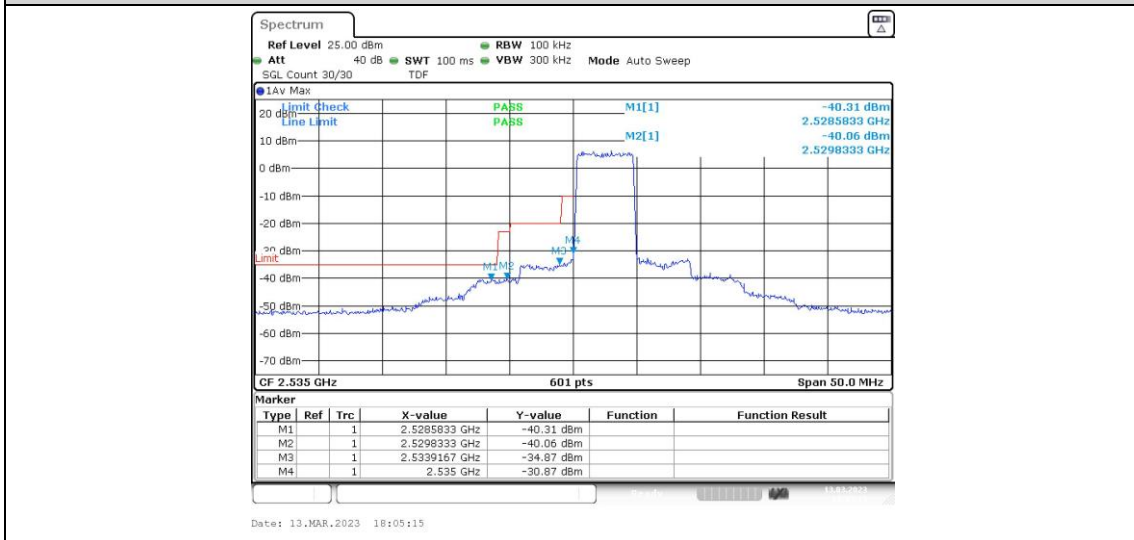

Band41-5MHz-QPSK-40065-25RB#0