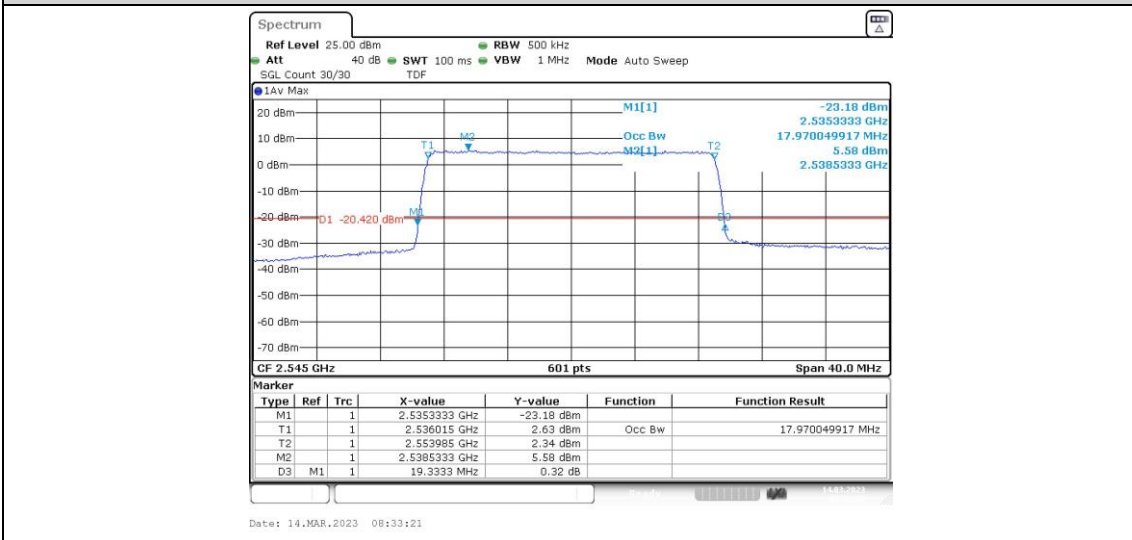

Band41-20MHz-16QAM-40140-100RB#0

Band41-20MHz-16QAM-40640-100RB#0

Band41-20MHz-16QAM-41140-100RB#0

Appendix D: Band Edge

Test Result

Band	Bandwidth	Modulation	Channel	RB Configuration	Result(dBm)	Verdict
Band41	5MHz	QPSK	40065	1RB#0	-45.05,-47.60,-41.22,-19.44	PASS
Band41	5MHz	QPSK	40065	1RB#24	-51.06,-49.81,-28.40,-45.46	PASS
Band41	5MHz	QPSK	40065	25RB#0	-40.31,-40.06,-34.87,-30.87	PASS
Band41	5MHz	QPSK	41215	1RB#0	-45.96,-29.08,-49.24,-50.51	PASS
Band41	5MHz	QPSK	41215	1RB#24	-20.31,-41.22,-48.01,-44.44	PASS
Band41	5MHz	QPSK	41215	25RB#0	-27.05,-29.41,-38.68,-38.60	PASS
Band41	5MHz	16QAM	40065	1RB#0	-46.77,-47.98,-40.19,-20.03	PASS
Band41	5MHz	16QAM	40065	1RB#24	-51.18,-49.34,-29.64,-46.83	PASS
Band41	5MHz	16QAM	40065	25RB#0	-41.30,-39.66,-34.11,-29.85	PASS
Band41	5MHz	16QAM	41215	1RB#0	-46.02,-29.70,-49.86,-49.95	PASS
Band41	5MHz	16QAM	41215	1RB#24	-20.58,-40.85,-48.01,-45.25	PASS
Band41	5MHz	16QAM	41215	25RB#0	-27.09,-28.09,-38.33,-40.33	PASS
Band41	10MHz	QPSK	40090	1RB#0	-44.03,-43.96,-38.38,-25.31	PASS
Band41	10MHz	QPSK	40090	1RB#49	-47.25,-27.45,-44.31,-45.32	PASS
Band41	10MHz	QPSK	40090	50RB#0	-40.50,-35.71,-33.93,-32.88	PASS
Band41	10MHz	QPSK	41190	1RB#0	-45.82,-45.17,-27.49,-47.67	PASS
Band41	10MHz	QPSK	41190	1RB#49	-26.58,-39.51,-44.51,-46.71	PASS
Band41	10MHz	QPSK	41190	50RB#0	-26.94,-28.38,-30.26,-39.65	PASS
Band41	10MHz	16QAM	40090	1RB#0	-44.90,-44.95,-40.76,-25.83	PASS
Band41	10MHz	16QAM	40090	1RB#49	-48.57,-26.93,-45.21,-45.39	PASS
Band41	10MHz	16QAM	40090	50RB#0	-40.56,-36.21,-33.69,-32.33	PASS
Band41	10MHz	16QAM	41190	1RB#0	-46.43,-46.47,-27.82,-48.47	PASS
Band41	10MHz	16QAM	41190	1RB#49	-27.24,-41.09,-45.49,-47.29	PASS
Band41	10MHz	16QAM	41190	50RB#0	-27.12,-27.58,-30.95,-38.70	PASS
Band41	15MHz	QPSK	40115	1RB#0	-46.46,-42.54,-39.05,-30.54	PASS
Band41	15MHz	QPSK	40115	1RB#74	-47.18,-27.84,-44.66,-45.20	PASS
Band41	15MHz	QPSK	40115	75RB#0	-39.90,-33.52,-32.71,-32.15	PASS
Band41	15MHz	QPSK	41165	1RB#0	-45.70,-45.94,-25.46,-47.23	PASS
Band41	15MHz	QPSK	41165	1RB#74	-30.48,-39.35,-41.56,-46.51	PASS
Band41	15MHz	QPSK	41165	75RB#0	-27.79,-26.13,-27.29,-36.64	PASS
Band41	15MHz	16QAM	40115	1RB#0	-47.26,-43.78,-41.19,-28.86	PASS
Band41	15MHz	16QAM	40115	1RB#74	-46.91,-28.22,-45.38,-45.29	PASS
Band41	15MHz	16QAM	40115	75RB#0	-39.32,-34.56,-32.82,-33.21	PASS
Band41	15MHz	16QAM	41165	1RB#0	-45.52,-46.08,-28.48,-47.06	PASS