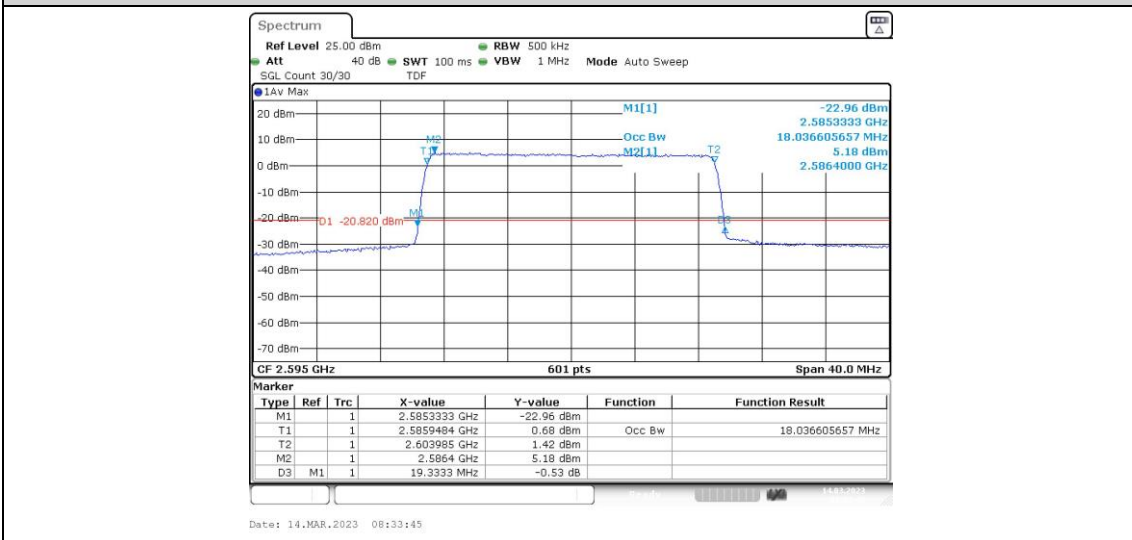

Band41-20MHz-16QAM-40140-100RB#0

Band41-20MHz-16QAM-40640-100RB#0

Band41-20MHz-16QAM-41140-100RB#0

Appendix D: Band Edge

Test Result

Band	Bandwidth	Modulation	Channel	RB Configuration	Result(dBm)	Verdict
Band41	5MHz	QPSK	40065	1RB#0	-45.05,-47.60,-41.22,-19.44	PASS
Band41	5MHz	QPSK	40065	1RB#24	-51.06,-49.81,-28.40,-45.46	PASS
Band41	5MHz	QPSK	40065	25RB#0	-40.31,-40.06,-34.87,-30.87	PASS
Band41	5MHz	QPSK	41215	1RB#0	-45.96,-29.08,-49.24,-50.51	PASS
Band41	5MHz	QPSK	41215	1RB#24	-20.31,-41.22,-48.01,-44.44	PASS
Band41	5MHz	QPSK	41215	25RB#0	-27.05,-29.41,-38.68,-38.60	PASS
Band41	5MHz	16QAM	40065	1RB#0	-46.77,-47.98,-40.19,-20.03	PASS
Band41	5MHz	16QAM	40065	1RB#24	-51.18,-49.34,-29.64,-46.83	PASS
Band41	5MHz	16QAM	40065	25RB#0	-41.30,-39.66,-34.11,-29.85	PASS
Band41	5MHz	16QAM	41215	1RB#0	-46.02,-29.70,-49.86,-49.95	PASS
Band41	5MHz	16QAM	41215	1RB#24	-20.58,-40.85,-48.01,-45.25	PASS
Band41	5MHz	16QAM	41215	25RB#0	-27.09,-28.09,-38.33,-40.33	PASS
Band41	10MHz	QPSK	40090	1RB#0	-44.03,-43.96,-38.38,-25.31	PASS
Band41	10MHz	QPSK	40090	1RB#49	-47.25,-27.45,-44.31,-45.32	PASS
Band41	10MHz	QPSK	40090	50RB#0	-40.50,-35.71,-33.93,-32.88	PASS
Band41	10MHz	QPSK	41190	1RB#0	-45.82,-45.17,-27.49,-47.67	PASS
Band41	10MHz	QPSK	41190	1RB#49	-26.58,-39.51,-44.51,-46.71	PASS
Band41	10MHz	QPSK	41190	50RB#0	-26.94,-28.38,-30.26,-39.65	PASS
Band41	10MHz	16QAM	40090	1RB#0	-44.90,-44.95,-40.76,-25.83	PASS
Band41	10MHz	16QAM	40090	1RB#49	-48.57,-26.93,-45.21,-45.39	PASS
Band41	10MHz	16QAM	40090	50RB#0	-40.56,-36.21,-33.69,-32.33	PASS
Band41	10MHz	16QAM	41190	1RB#0	-46.43,-46.47,-27.82,-48.47	PASS
Band41	10MHz	16QAM	41190	1RB#49	-27.24,-41.09,-45.49,-47.29	PASS
Band41	10MHz	16QAM	41190	50RB#0	-27.12,-27.58,-30.95,-38.70	PASS
Band41	15MHz	QPSK	40115	1RB#0	-46.46,-42.54,-39.05,-30.54	PASS
Band41	15MHz	QPSK	40115	1RB#74	-47.18,-27.84,-44.66,-45.20	PASS
Band41	15MHz	QPSK	40115	75RB#0	-39.90,-33.52,-32.71,-32.15	PASS
Band41	15MHz	QPSK	41165	1RB#0	-45.70,-45.94,-25.46,-47.23	PASS
Band41	15MHz	QPSK	41165	1RB#74	-30.48,-39.35,-41.56,-46.51	PASS
Band41	15MHz	QPSK	41165	75RB#0	-27.79,-26.13,-27.29,-36.64	PASS
Band41	15MHz	16QAM	40115	1RB#0	-47.26,-43.78,-41.19,-28.86	PASS
Band41	15MHz	16QAM	40115	1RB#74	-46.91,-28.22,-45.38,-45.29	PASS
Band41	15MHz	16QAM	40115	75RB#0	-39.32,-34.56,-32.82,-33.21	PASS
Band41	15MHz	16QAM	41165	1RB#0	-45.52,-46.08,-28.48,-47.06	PASS