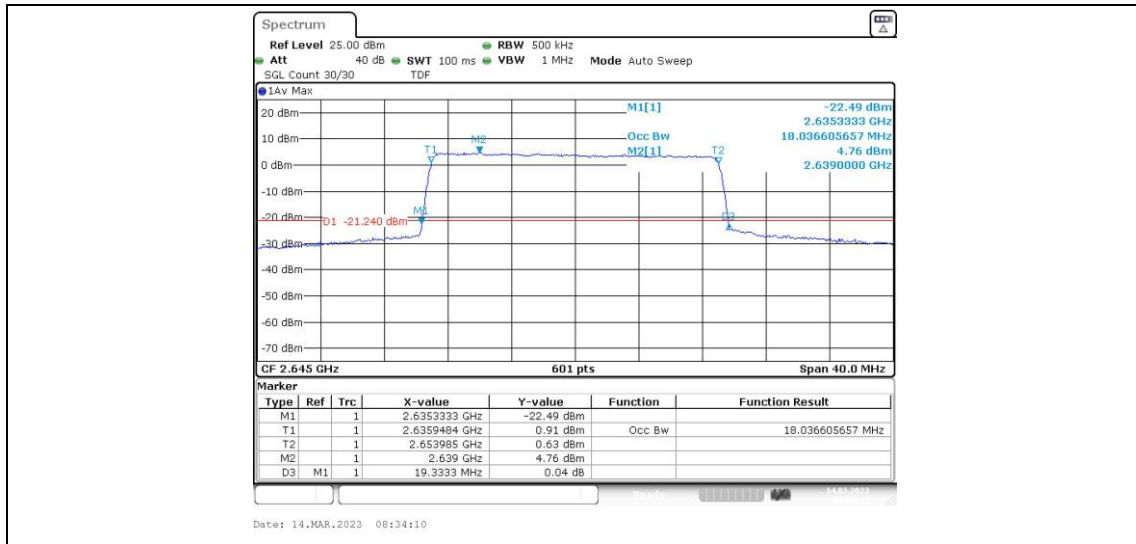

Band41-20MHz-16QAM-40140-100RB#0

Band41-20MHz-16QAM-40640-100RB#0

Band41-20MHz-16QAM-41140-100RB#0

Appendix D: Band Edge

Test Result

Band	Bandwidth	Modulation	Channel	RB Configuration	Result(dBm)	Verdict
Band41	5MHz	QPSK	40065	1RB#0	-45.05,-47.60,-41.22,-19.44	PASS
Band41	5MHz	QPSK	40065	1RB#24	-51.06,-49.81,-28.40,-45.46	PASS
Band41	5MHz	QPSK	40065	25RB#0	-40.31,-40.06,-34.87,-30.87	PASS
Band41	5MHz	QPSK	41215	1RB#0	-45.96,-29.08,-49.24,-50.51	PASS
Band41	5MHz	QPSK	41215	1RB#24	-20.31,-41.22,-48.01,-44.44	PASS
Band41	5MHz	QPSK	41215	25RB#0	-27.05,-29.41,-38.68,-38.60	PASS
Band41	5MHz	16QAM	40065	1RB#0	-46.77,-47.98,-40.19,-20.03	PASS
Band41	5MHz	16QAM	40065	1RB#24	-51.18,-49.34,-29.64,-46.83	PASS
Band41	5MHz	16QAM	40065	25RB#0	-41.30,-39.66,-34.11,-29.85	PASS
Band41	5MHz	16QAM	41215	1RB#0	-46.02,-29.70,-49.86,-49.95	PASS
Band41	5MHz	16QAM	41215	1RB#24	-20.58,-40.85,-48.01,-45.25	PASS
Band41	5MHz	16QAM	41215	25RB#0	-27.09,-28.09,-38.33,-40.33	PASS
Band41	10MHz	QPSK	40090	1RB#0	-44.03,-43.96,-38.38,-25.31	PASS
Band41	10MHz	QPSK	40090	1RB#49	-47.25,-27.45,-44.31,-45.32	PASS
Band41	10MHz	QPSK	40090	50RB#0	-40.50,-35.71,-33.93,-32.88	PASS
Band41	10MHz	QPSK	41190	1RB#0	-45.82,-45.17,-27.49,-47.67	PASS
Band41	10MHz	QPSK	41190	1RB#49	-26.58,-39.51,-44.51,-46.71	PASS
Band41	10MHz	QPSK	41190	50RB#0	-26.94,-28.38,-30.26,-39.65	PASS
Band41	10MHz	16QAM	40090	1RB#0	-44.90,-44.95,-40.76,-25.83	PASS
Band41	10MHz	16QAM	40090	1RB#49	-48.57,-26.93,-45.21,-45.39	PASS
Band41	10MHz	16QAM	40090	50RB#0	-40.56,-36.21,-33.69,-32.33	PASS
Band41	10MHz	16QAM	41190	1RB#0	-46.43,-46.47,-27.82,-48.47	PASS
Band41	10MHz	16QAM	41190	1RB#49	-27.24,-41.09,-45.49,-47.29	PASS
Band41	10MHz	16QAM	41190	50RB#0	-27.12,-27.58,-30.95,-38.70	PASS
Band41	15MHz	QPSK	40115	1RB#0	-46.46,-42.54,-39.05,-30.54	PASS
Band41	15MHz	QPSK	40115	1RB#74	-47.18,-27.84,-44.66,-45.20	PASS
Band41	15MHz	QPSK	40115	75RB#0	-39.90,-33.52,-32.71,-32.15	PASS
Band41	15MHz	QPSK	41165	1RB#0	-45.70,-45.94,-25.46,-47.23	PASS
Band41	15MHz	QPSK	41165	1RB#74	-30.48,-39.35,-41.56,-46.51	PASS
Band41	15MHz	QPSK	41165	75RB#0	-27.79,-26.13,-27.29,-36.64	PASS
Band41	15MHz	16QAM	40115	1RB#0	-47.26,-43.78,-41.19,-28.86	PASS
Band41	15MHz	16QAM	40115	1RB#74	-46.91,-28.22,-45.38,-45.29	PASS
Band41	15MHz	16QAM	40115	75RB#0	-39.32,-34.56,-32.82,-33.21	PASS
Band41	15MHz	16QAM	41165	1RB#0	-45.52,-46.08,-28.48,-47.06	PASS