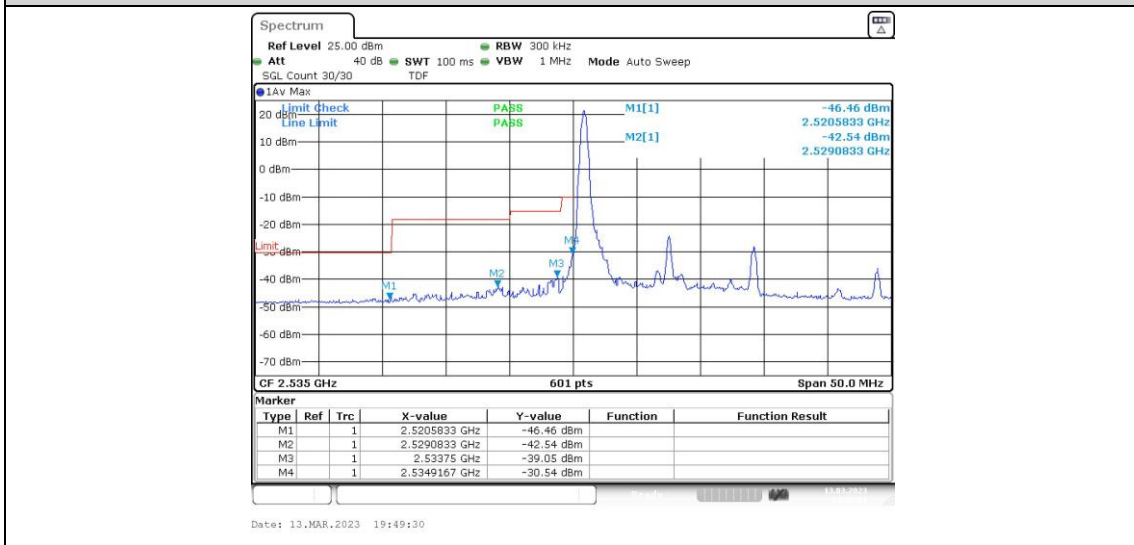

Band41-15MHz-QPSK-40115-1RB#0

Band41-15MHz-QPSK-40115-1RB#74