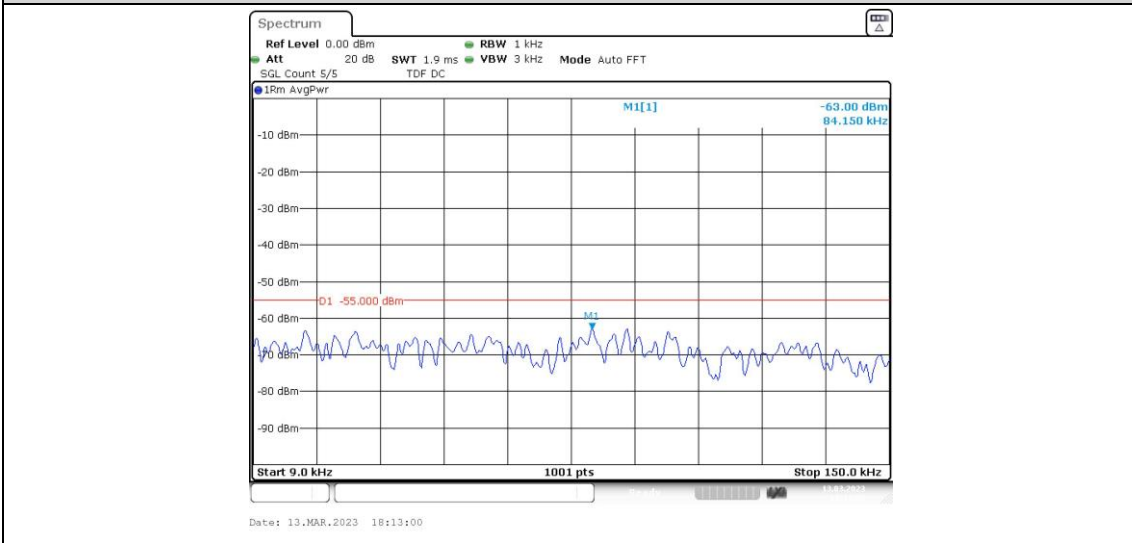

Band41-5MHz-16QAM-41215-1RB#0-Range1:0.009~0.15MHz