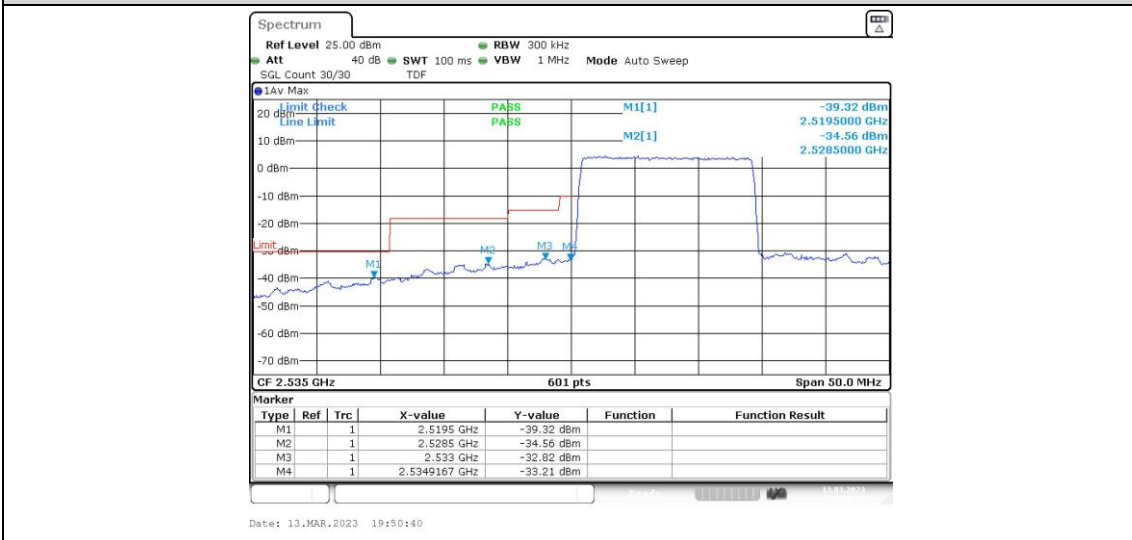

Band41-10MHz-16QAM-41190-50RB#0

Band41-15MHz-QPSK-40115-1RB#0

Band41-15MHz-QPSK-40115-1RB#74

Band41-15MHz-QPSK-41165-75RB#0

Band41-15MHz-16QAM-40115-1RB#0

Band41-15MHz-16QAM-40115-1RB#74

Band41-15MHz-16QAM-40115-75RB#0