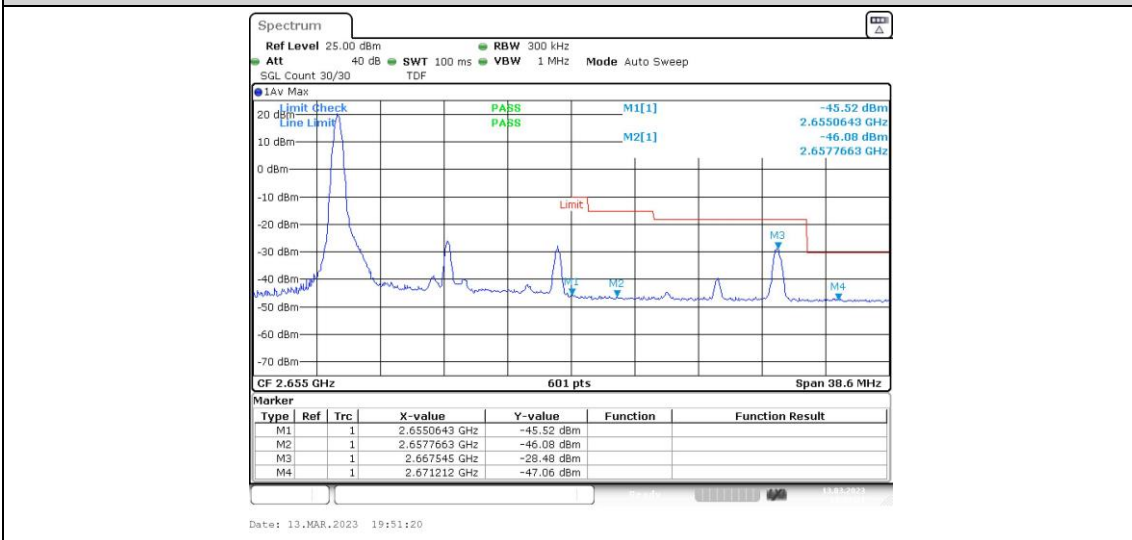

Band41-15MHz-16QAM-41165-1RB#0

Band41-15MHz-16QAM-41165-1RB#74