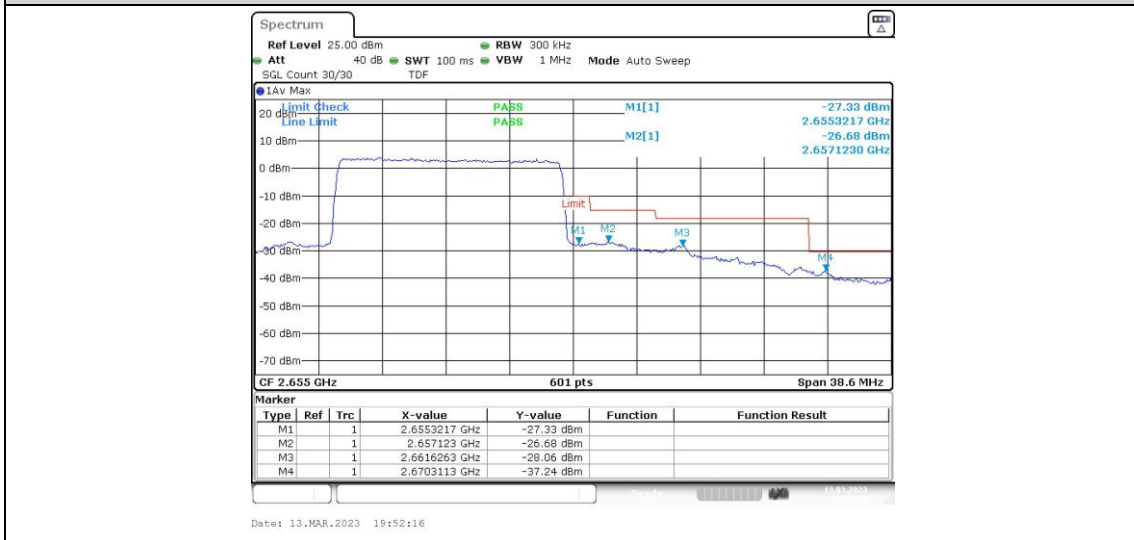

Band41-15MHz-16QAM-41165-75RB#0