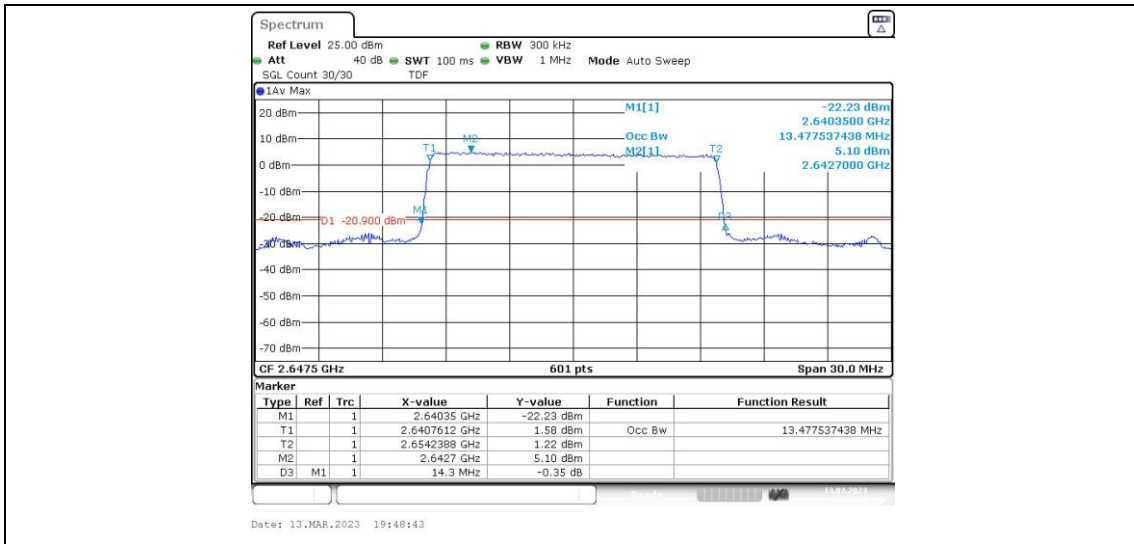

Band41-15MHz-16QAM-40115-75RB#0

Band41-15MHz-16QAM-40640-75RB#0

Band41-15MHz-16QAM-41165-75RB#0