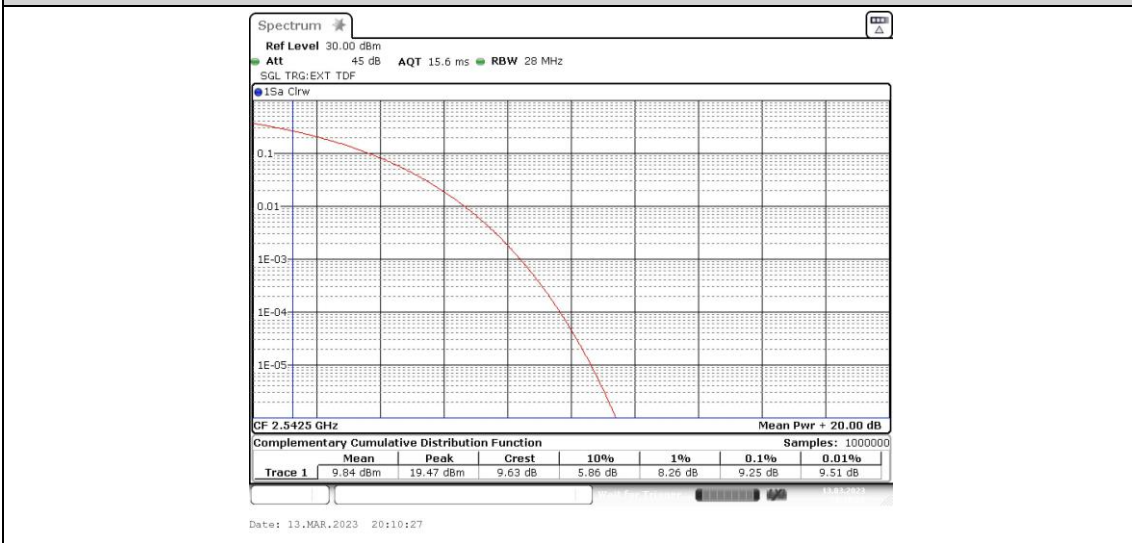

Band41-15MHz-16QAM-40115-75RB#0