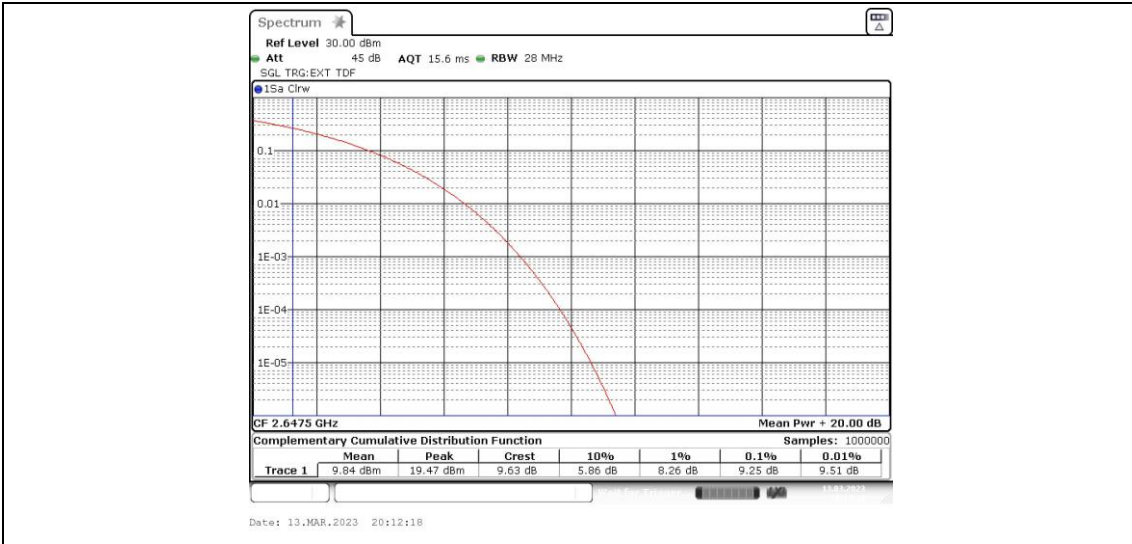

Band41-15MHz-16QAM-40115-75RB#0

Band41-15MHz-16QAM-40640-1RB#0

Band41-15MHz-16QAM-40640-75RB#0

Band41-15MHz-16QAM-41165-1RB#0

Band41-15MHz-16QAM-41165-75RB#0

Band41-20MHz-QPSK-40140-1RB#0

Band41-20MHz-QPSK-40140-100RB#0