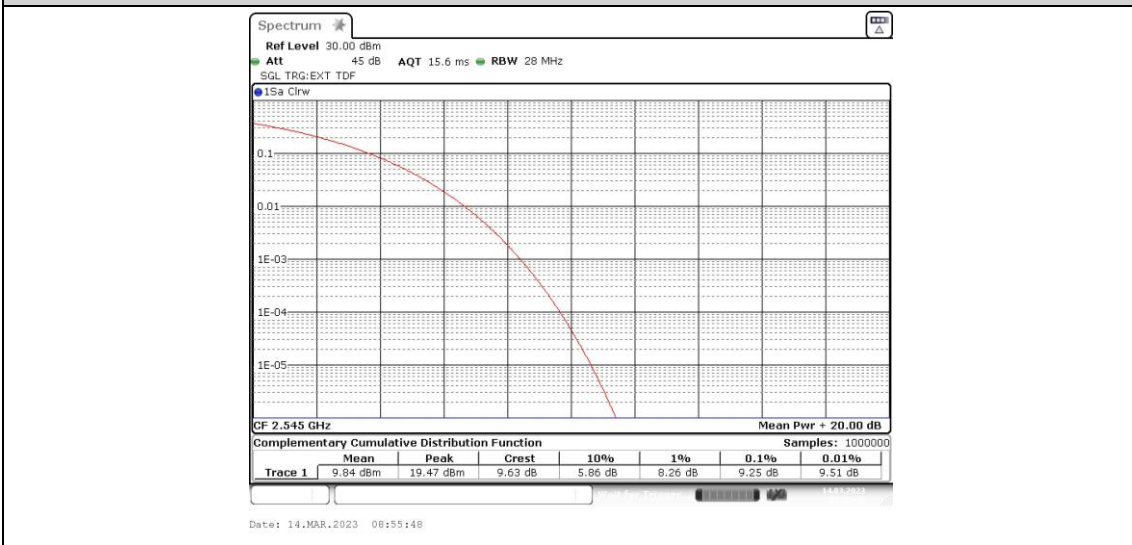

Band41-15MHz-16QAM-40115-75RB#0

Band41-15MHz-16QAM-40640-1RB#0

Band41-15MHz-16QAM-40640-75RB#0

Band41-15MHz-16QAM-41165-1RB#0

Band41-15MHz-16QAM-41165-75RB#0

Band41-20MHz-QPSK-40140-1RB#0

Band41-20MHz-QPSK-40140-100RB#0