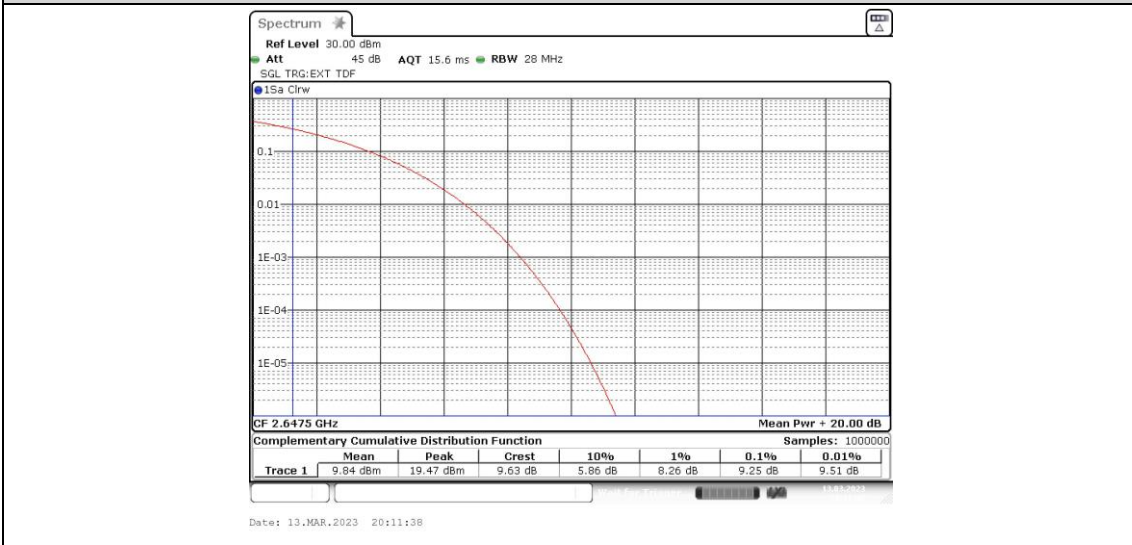

Band41-15MHz-QPSK-40115-1RB#0

Band41-15MHz-QPSK-40115-75RB#0

Band41-15MHz-QPSK-40640-1RB#0

Band41-15MHz-QPSK-40640-75RB#0

Band41-15MHz-QPSK-41165-1RB#0

Band41-15MHz-QPSK-41165-75RB#0

Band41-15MHz-16QAM-40115-1RB#0