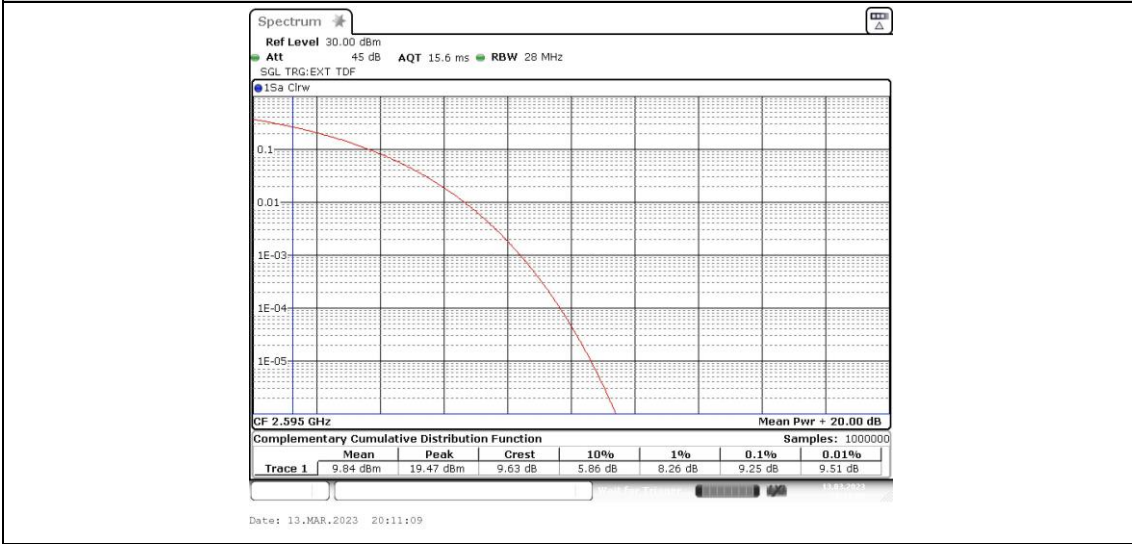

Band41-15MHz-QPSK-40115-1RB#0

Band41-15MHz-QPSK-40115-75RB#0

Band41-15MHz-QPSK-40640-1RB#0

Band41-15MHz-QPSK-40640-75RB#0

Band41-15MHz-QPSK-41165-1RB#0

Band41-15MHz-QPSK-41165-75RB#0

Band41-15MHz-16QAM-40115-1RB#0