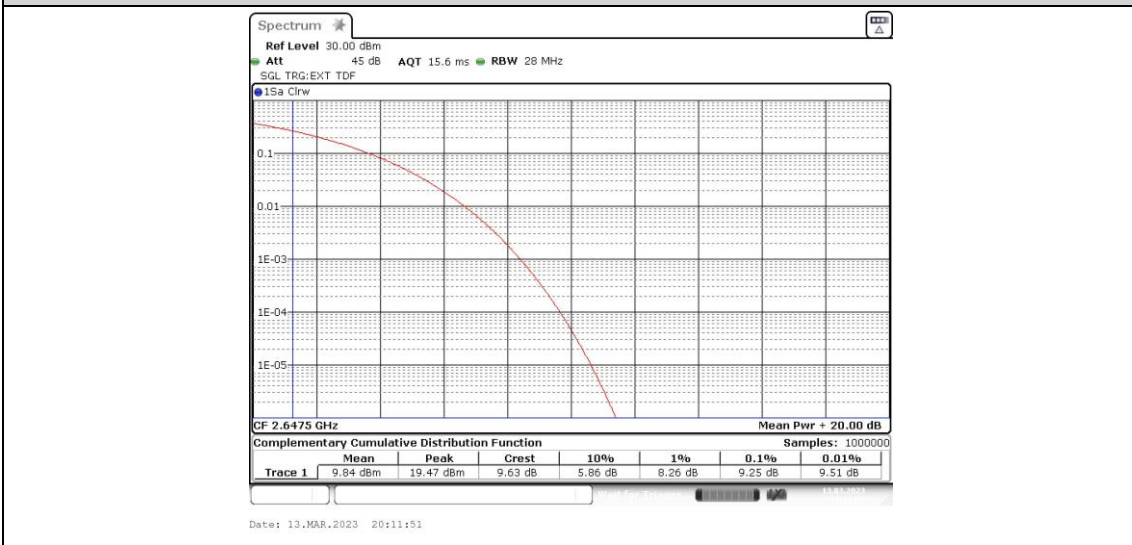

Band41-15MHz-16QAM-40115-75RB#0

Band41-15MHz-16QAM-40640-1RB#0

Band41-15MHz-16QAM-40640-75RB#0

Band41-15MHz-16QAM-41165-1RB#0

Band41-15MHz-16QAM-41165-75RB#0

Band41-20MHz-QPSK-40140-1RB#0

Band41-20MHz-QPSK-40140-100RB#0