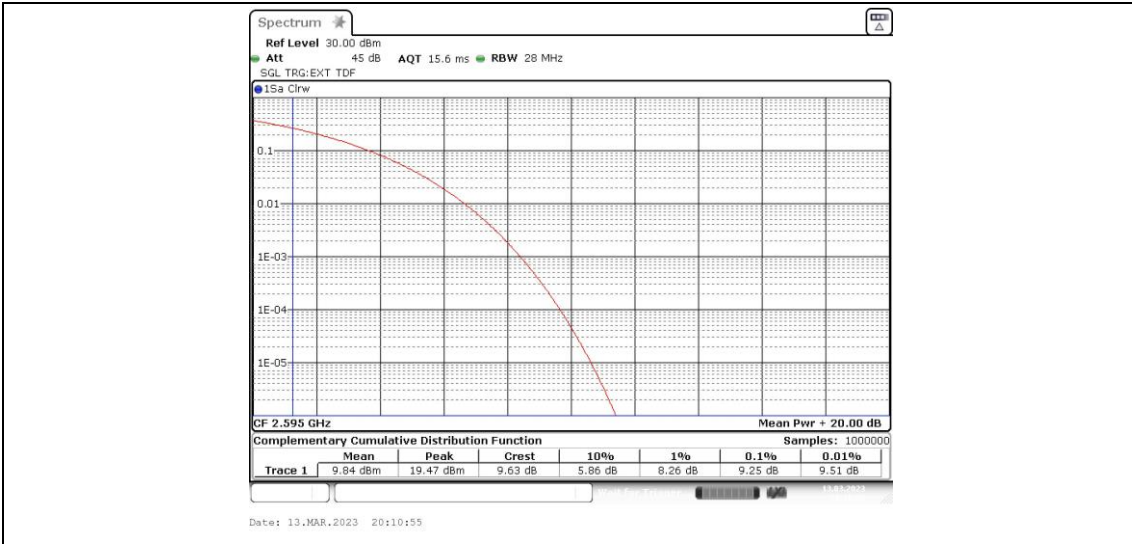

Band41-15MHz-16QAM-40640-1RB#0