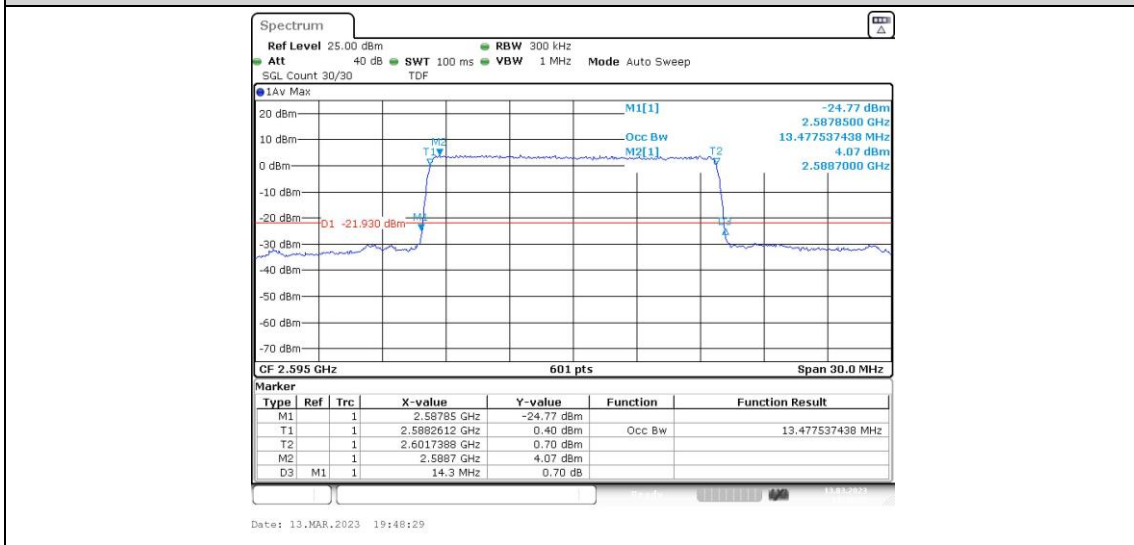

Band41-15MHz-16QAM-40640-75RB#0

Band41-15MHz-16QAM-41165-75RB#0