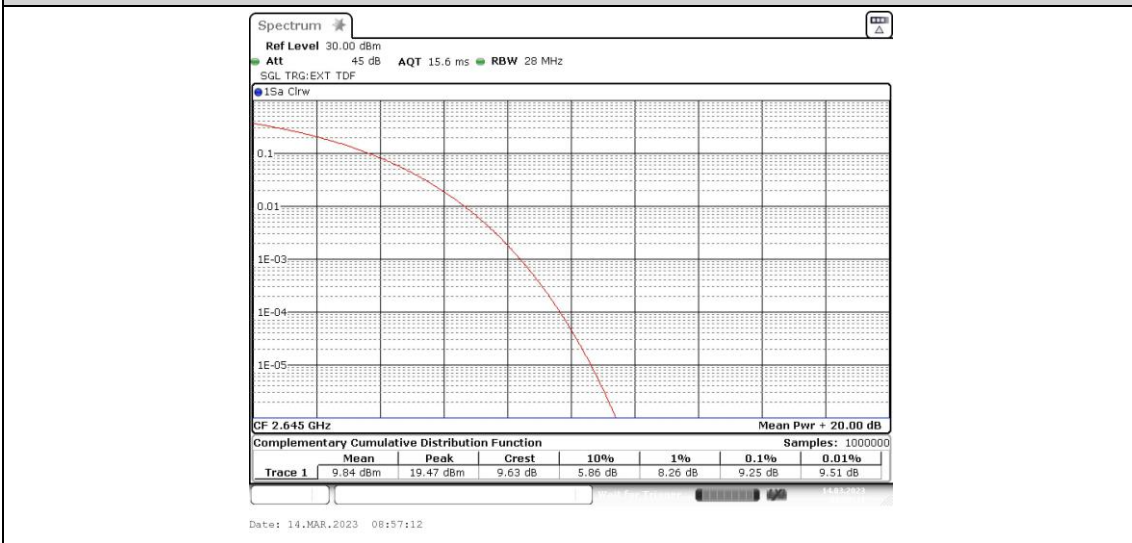

Band41-20MHz-QPSK-41140-1RB#0