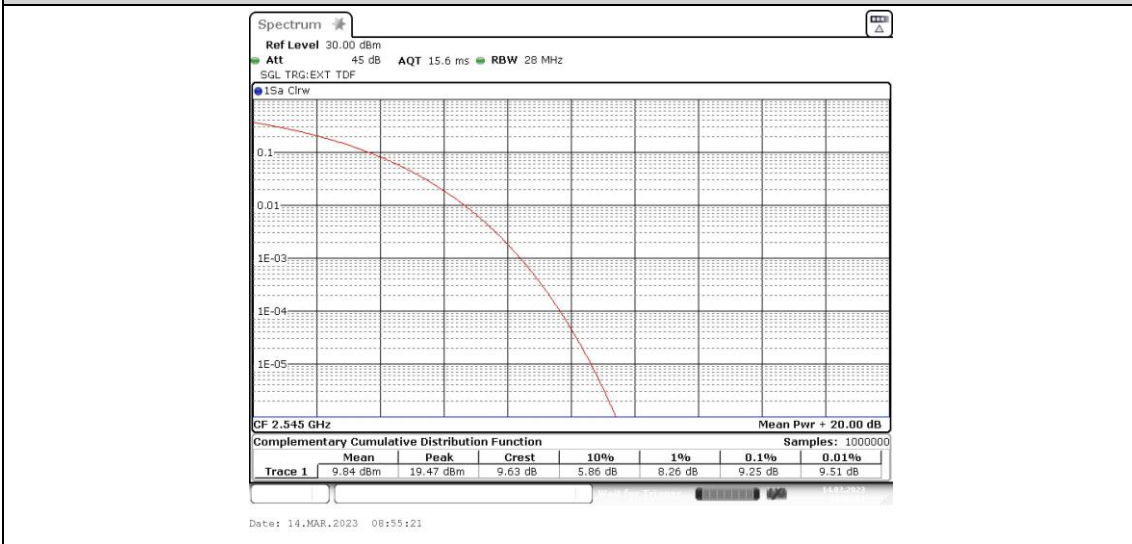

Band41-15MHz-16QAM-40115-75RB#0

Band41-15MHz-16QAM-40640-1RB#0

Band41-15MHz-16QAM-40640-75RB#0

Band41-15MHz-16QAM-41165-1RB#0

Band41-15MHz-16QAM-41165-75RB#0

Band41-20MHz-QPSK-40140-1RB#0

Band41-20MHz-QPSK-40140-100RB#0