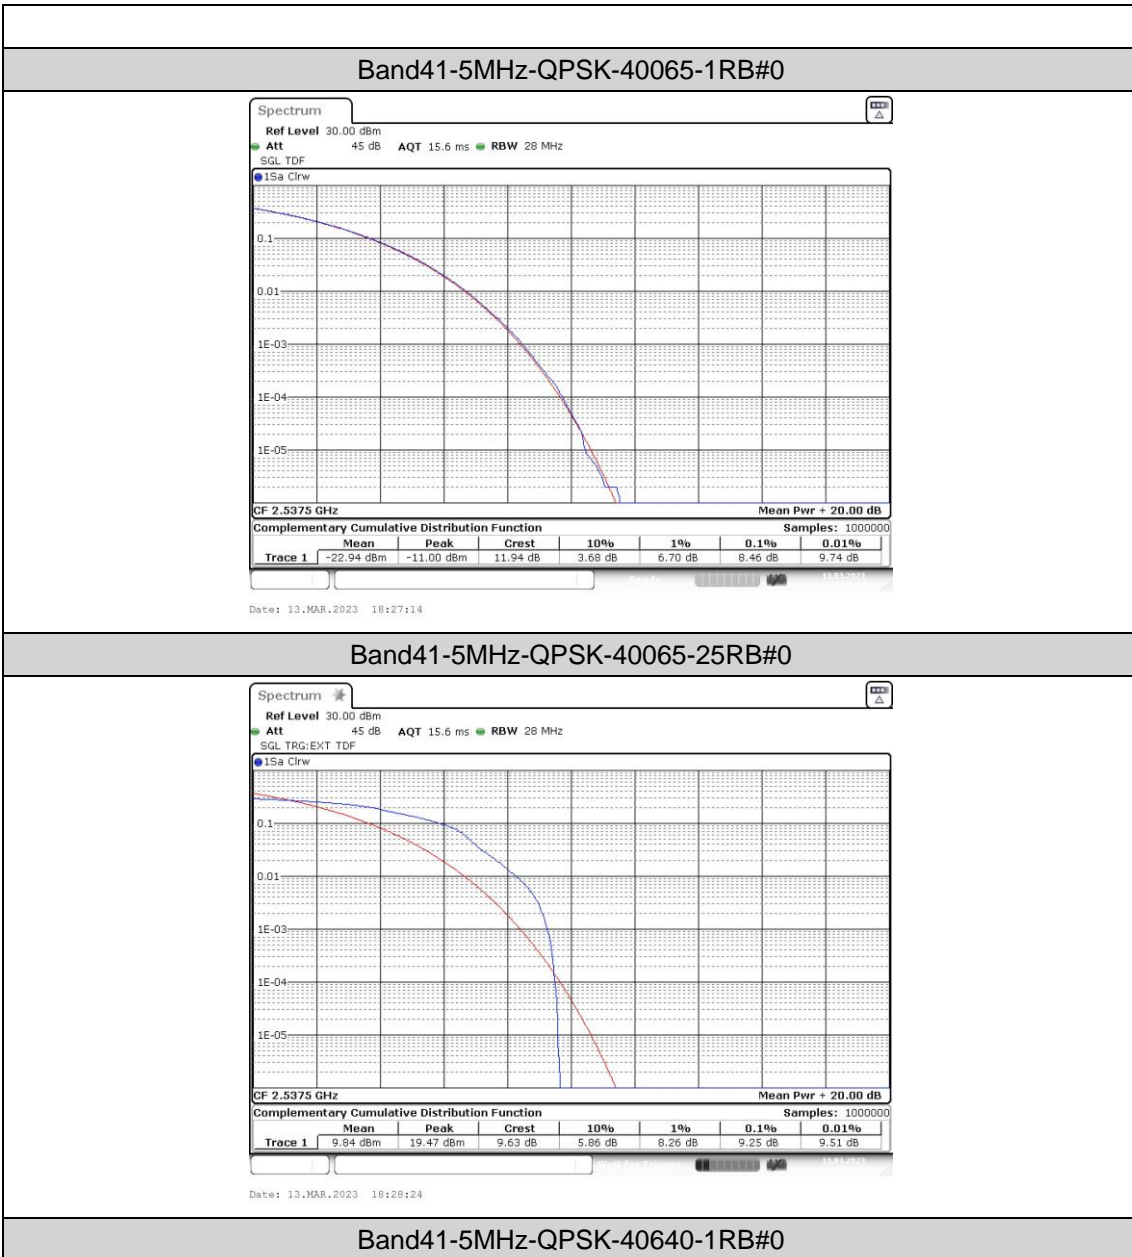

Test Graphs