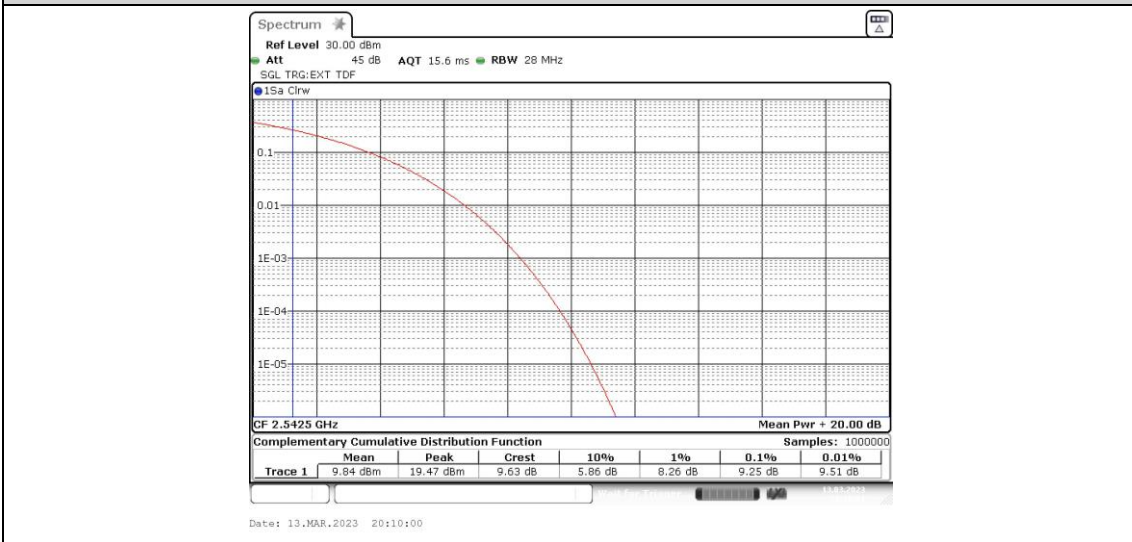

Band41-15MHz-QPSK-40115-1RB#0

Band41-15MHz-QPSK-40115-75RB#0

Band41-15MHz-QPSK-40640-1RB#0

Band41-15MHz-QPSK-40640-75RB#0

Band41-15MHz-QPSK-41165-1RB#0

Band41-15MHz-QPSK-41165-75RB#0

Band41-15MHz-16QAM-40115-1RB#0