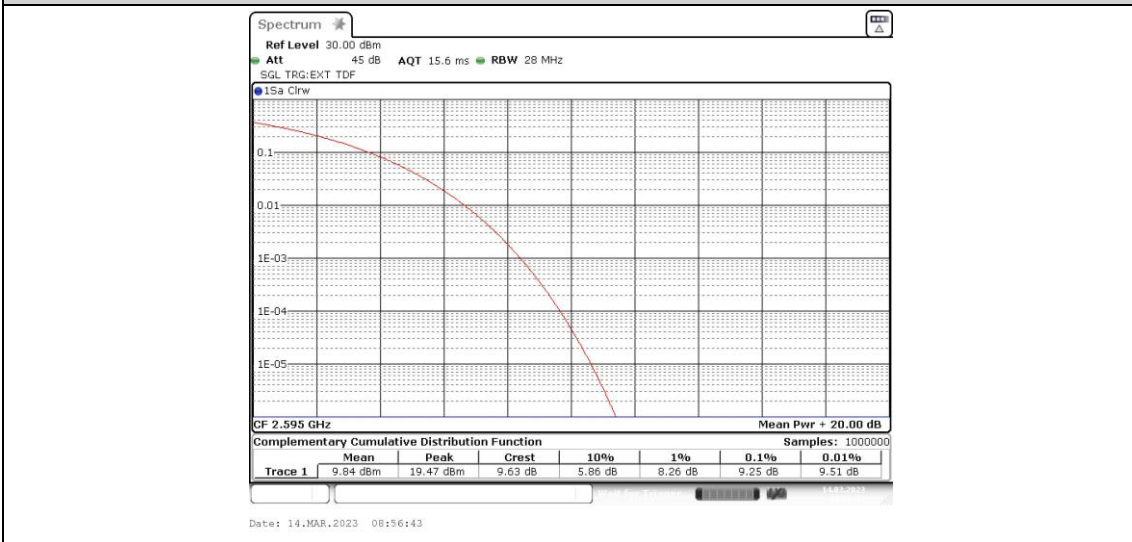

Band41-20MHz-QPSK-40640-100RB#0