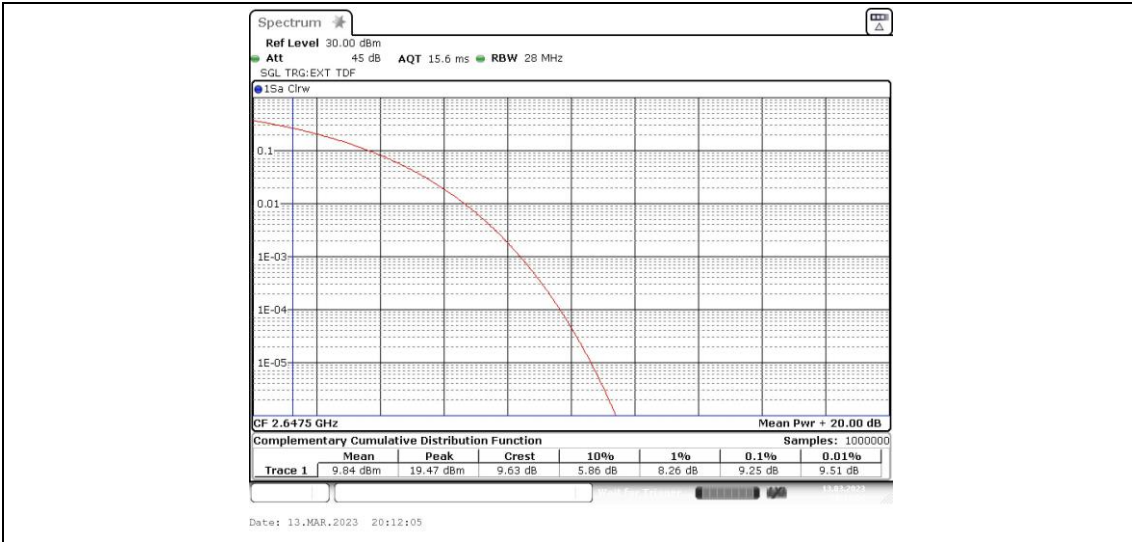

Band41-15MHz-QPSK-40115-1RB#0

Band41-15MHz-QPSK-40115-75RB#0

Band41-15MHz-QPSK-40640-1RB#0

Band41-15MHz-QPSK-40640-75RB#0

Band41-15MHz-QPSK-41165-1RB#0

Band41-15MHz-QPSK-41165-75RB#0

Band41-15MHz-16QAM-40115-1RB#0