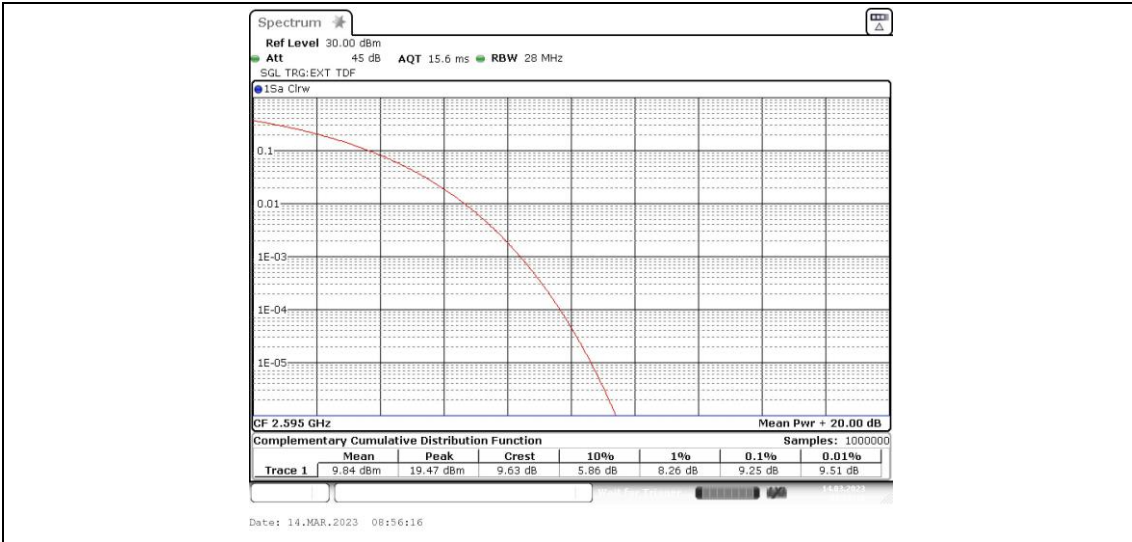

Band41-20MHz-QPSK-40640-1RB#0