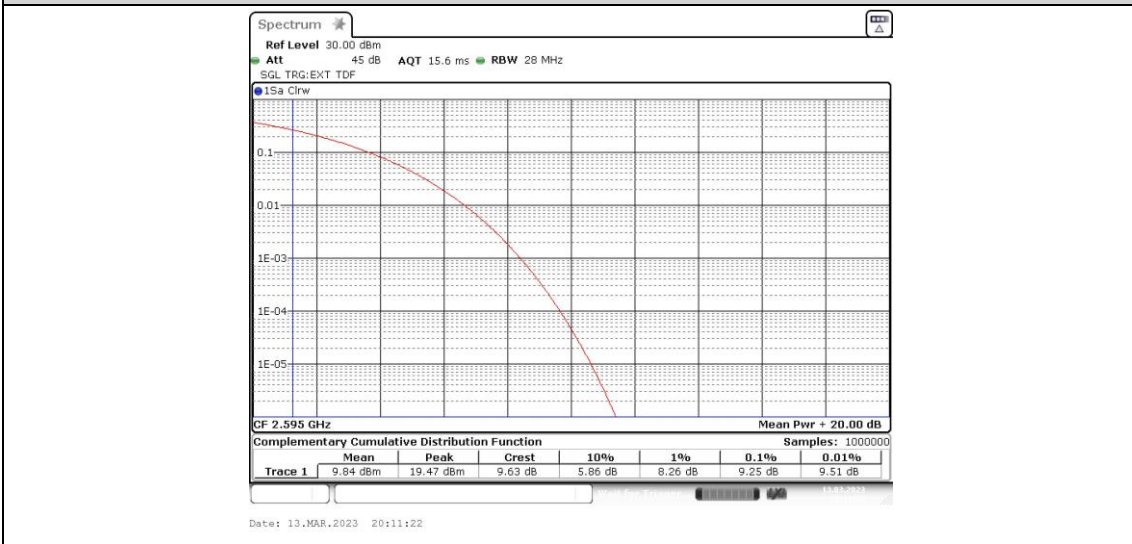

Band41-15MHz-16QAM-40640-75RB#0