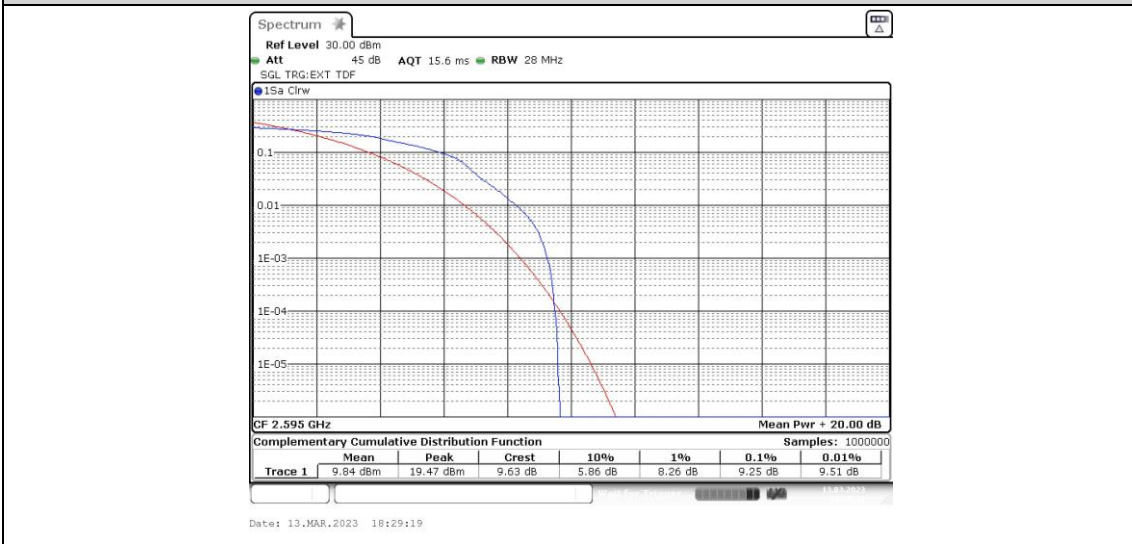

Band41-5MHz-QPSK-40640-25RB#0