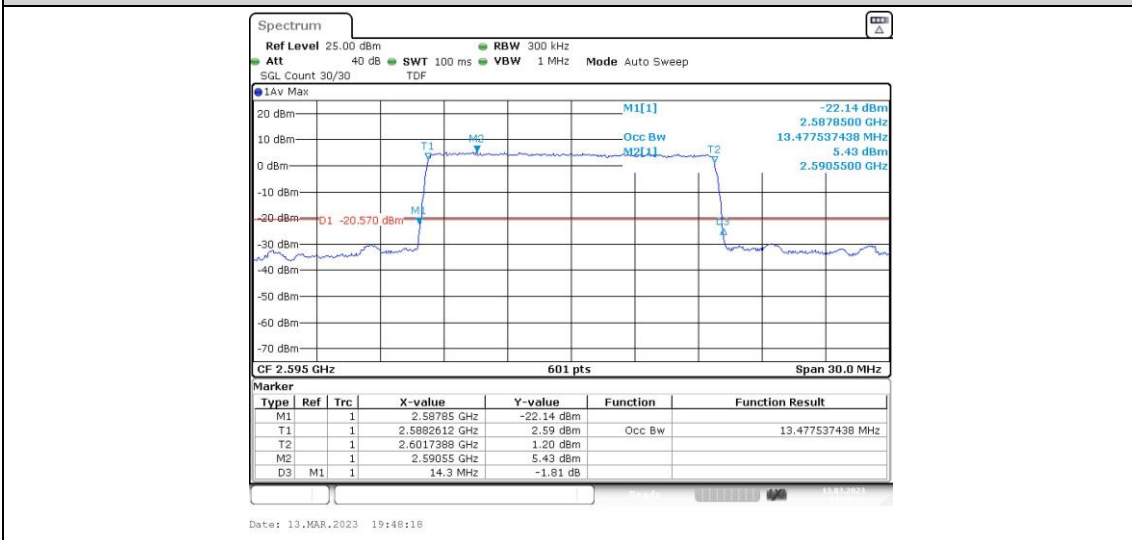

Band41-15MHz-QPSK-40640-75RB#0

Band41-15MHz-QPSK-41165-75RB#0