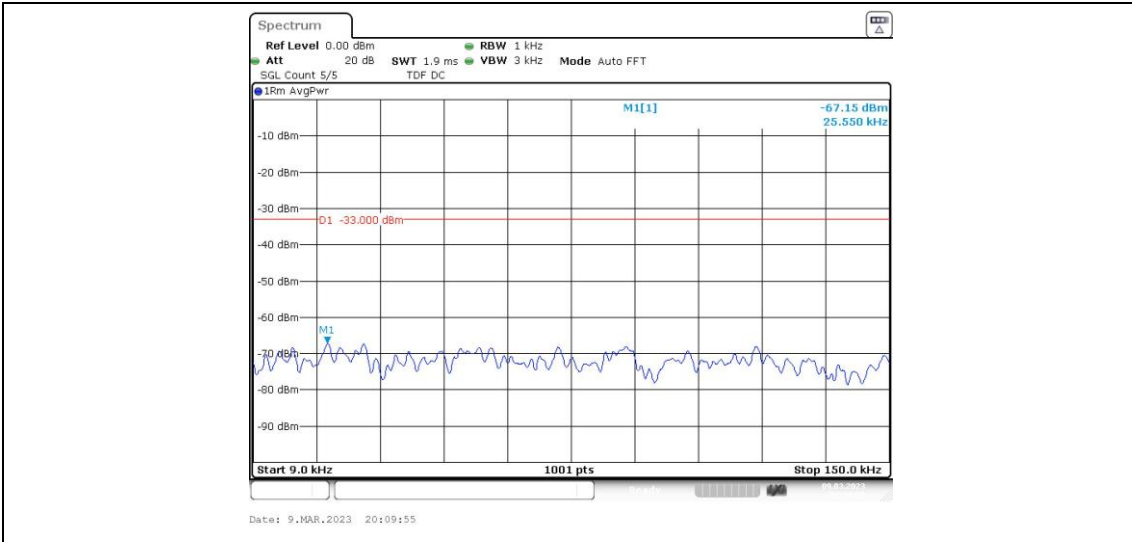

Band26-10MHz-16QAM-26990-1RB#0-Range1:0.009~0.15MHz