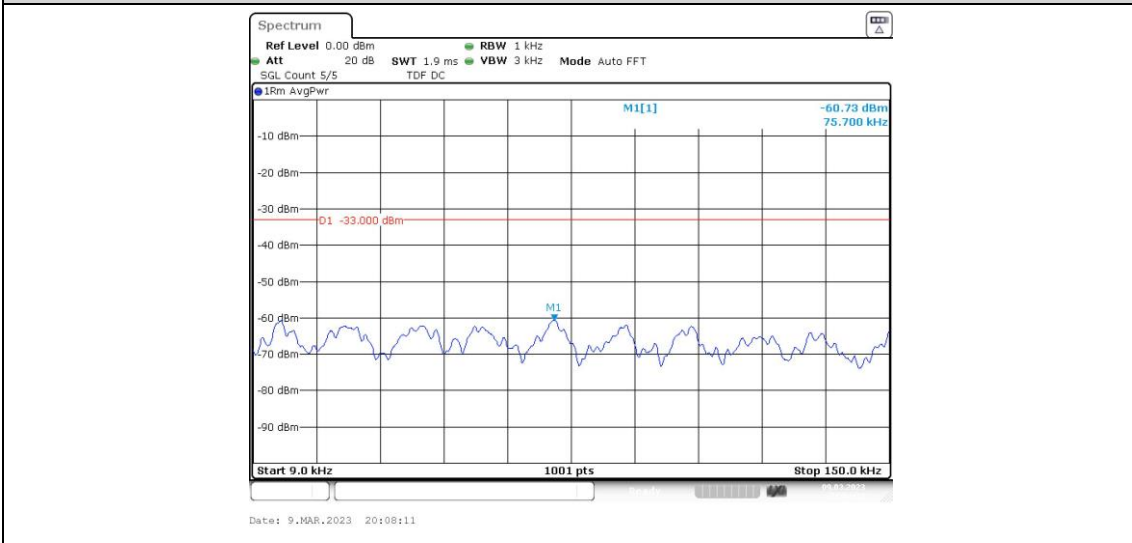

Band26-10MHz-16QAM-26915-1RB#0-Range1:0.009~0.15MHz