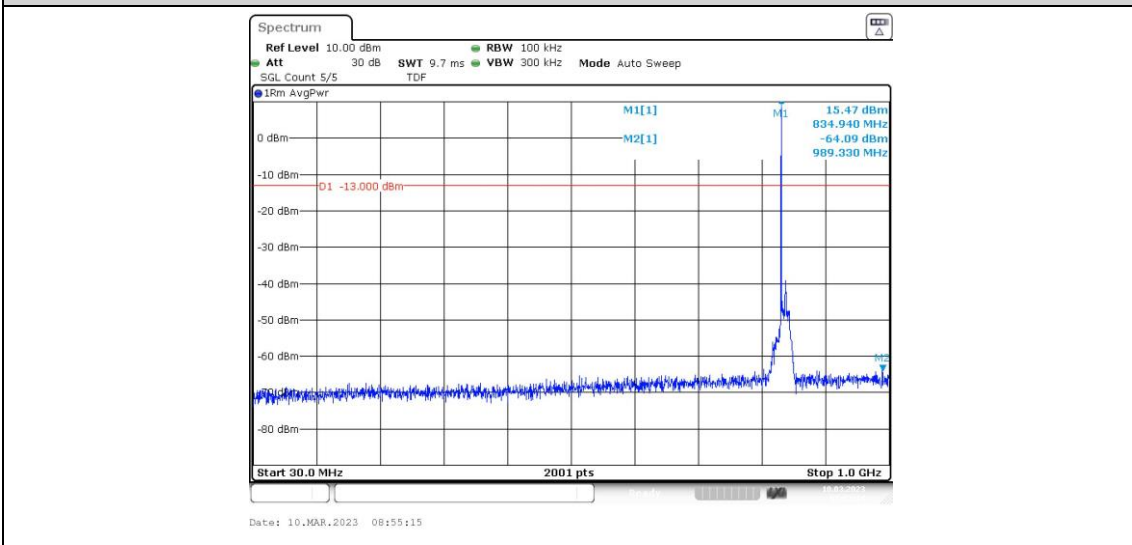

Band26-15MHz-QPSK-26965-1RB#0-Range3:30~1000MHz