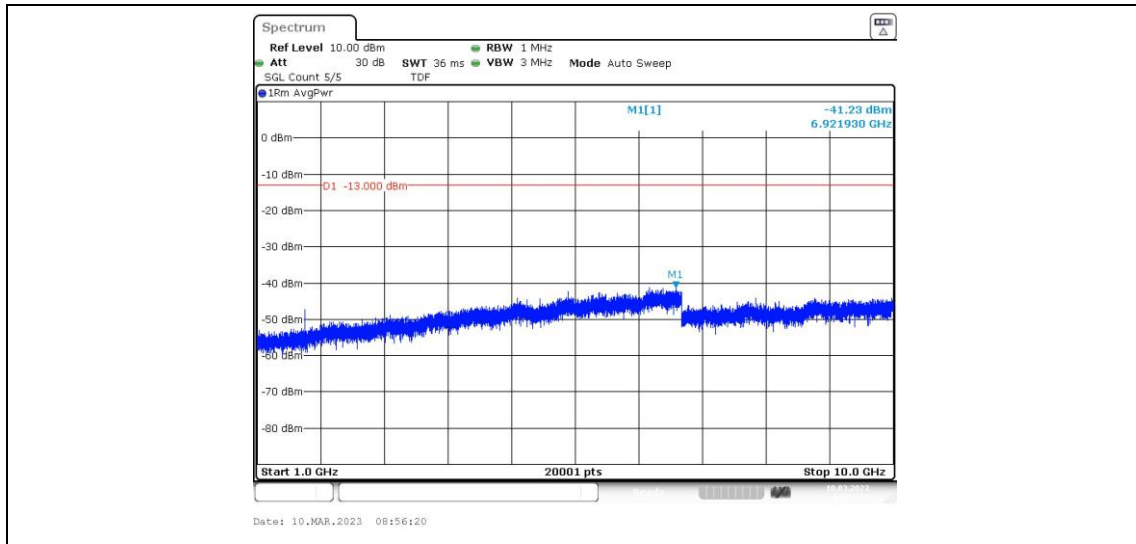

Band26-15MHz-16QAM-26965-1RB#0-Range1:0.009~0.15MHz

Band26-15MHz-16QAM-26965-1RB#0-Range2:0.15~30MHz

Band26-15MHz-16QAM-26965-1RB#0-Range3:30~1000MHz

Band26-15MHz-16QAM-26965-1RB#0-Range4:1000~10000MHz

Appendix F: Frequency Stability