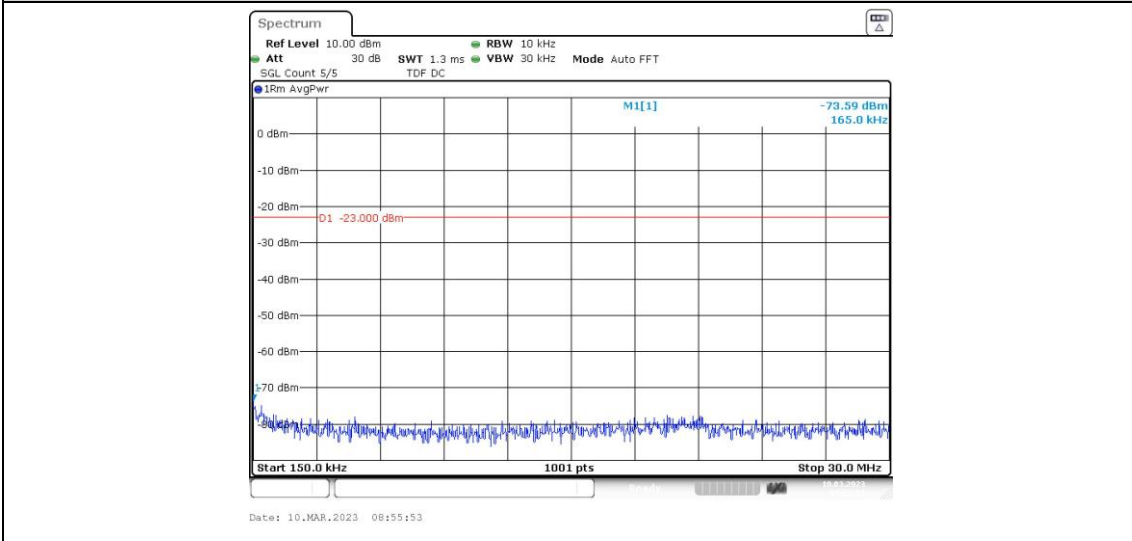

Band26-15MHz-16QAM-26965-1RB#0-Range2:0.15~30MHz