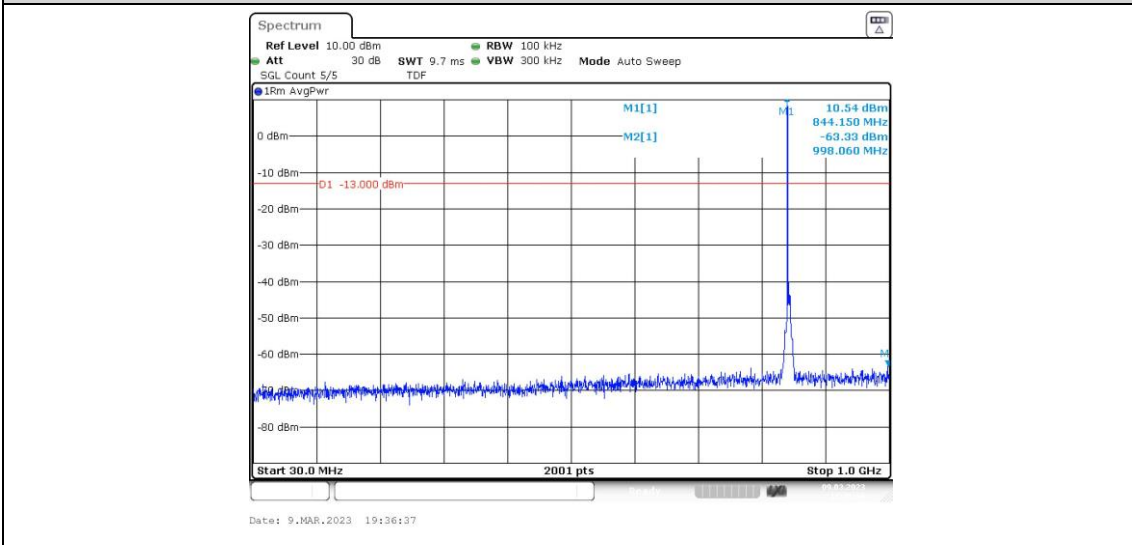

Band26-5MHz-16QAM-26915-1RB#0-Range3:30~1000MHz

Band26-5MHz-16QAM-26915-1RB#0-Range4:1000~10000MHz

Band26-5MHz-16QAM-27015-1RB#0-Range1:0.009~0.15MHz

Band26-5MHz-16QAM-27015-1RB#0-Range2:0.15~30MHz

Band26-5MHz-16QAM-27015-1RB#0-Range3:30~1000MHz