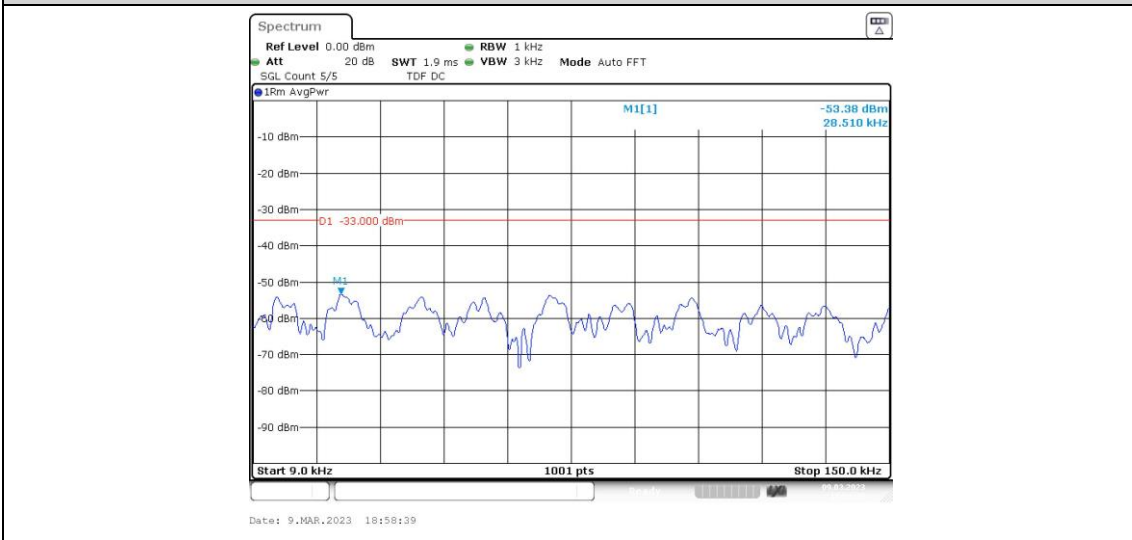

Band26-3MHz-16QAM-26805-1RB#0-Range1:0.009~0.15MHz