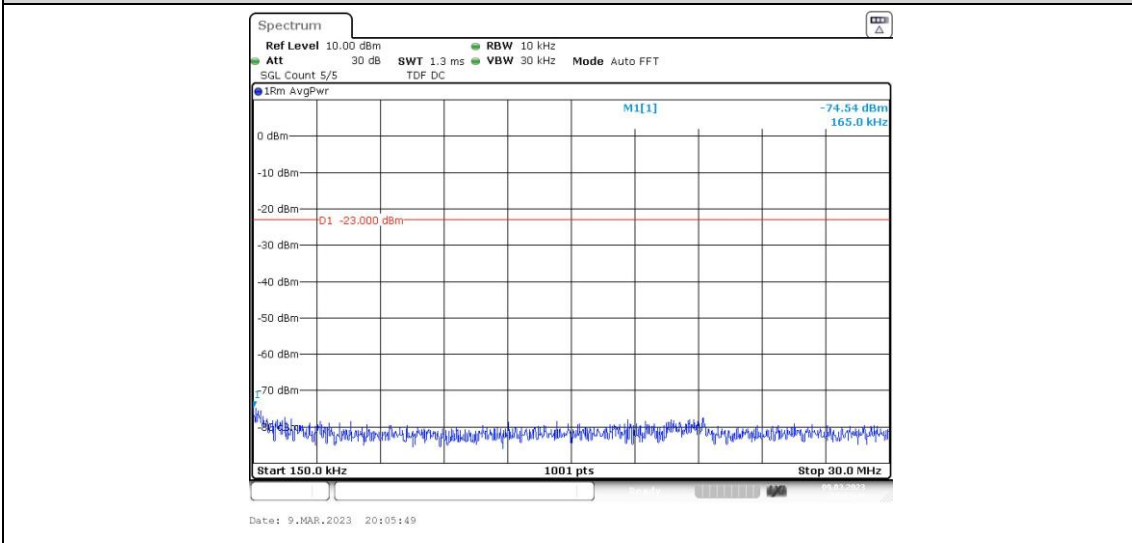

Band26-10MHz-QPSK-26840-1RB#0-Range2:0.15~30MHz