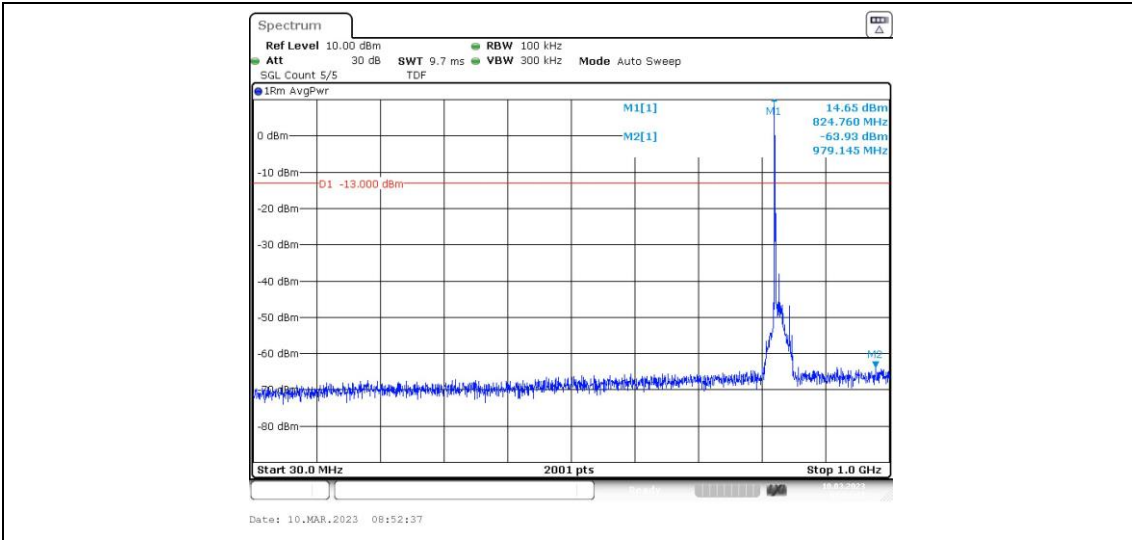

Band26-15MHz-QPSK-26965-1RB#0-Range3:30~1000MHz

Band26-15MHz-QPSK-26965-1RB#0-Range4:1000~10000MHz

Band26-15MHz-16QAM-26865-1RB#0-Range1:0.009~0.15MHz

Band26-15MHz-16QAM-26865-1RB#0-Range2:0.15~30MHz

Band26-15MHz-16QAM-26865-1RB#0-Range3:30~1000MHz