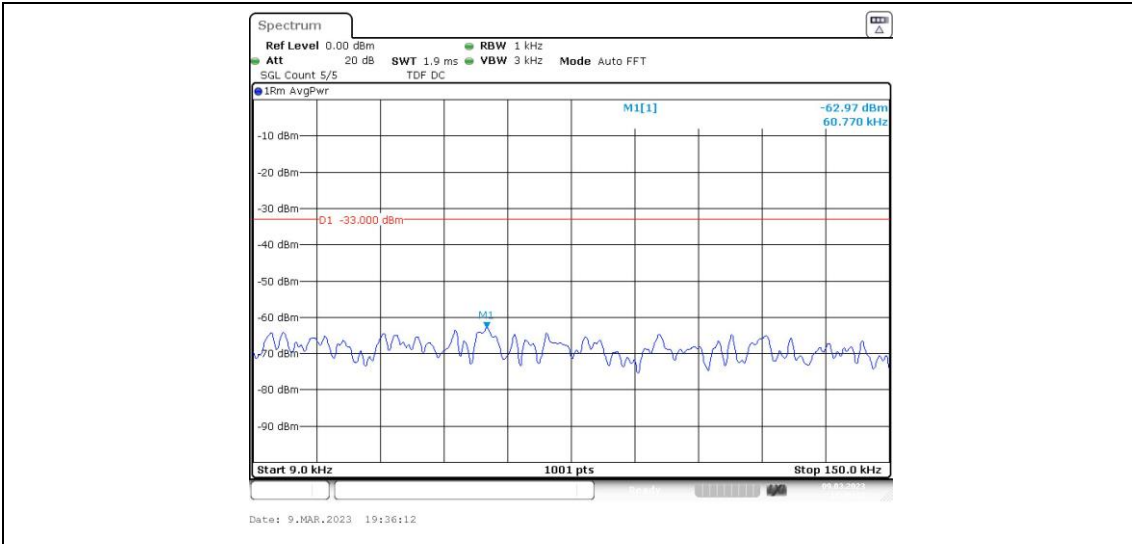

Band26-5MHz-16QAM-27015-1RB#0-Range1:0.009~0.15MHz