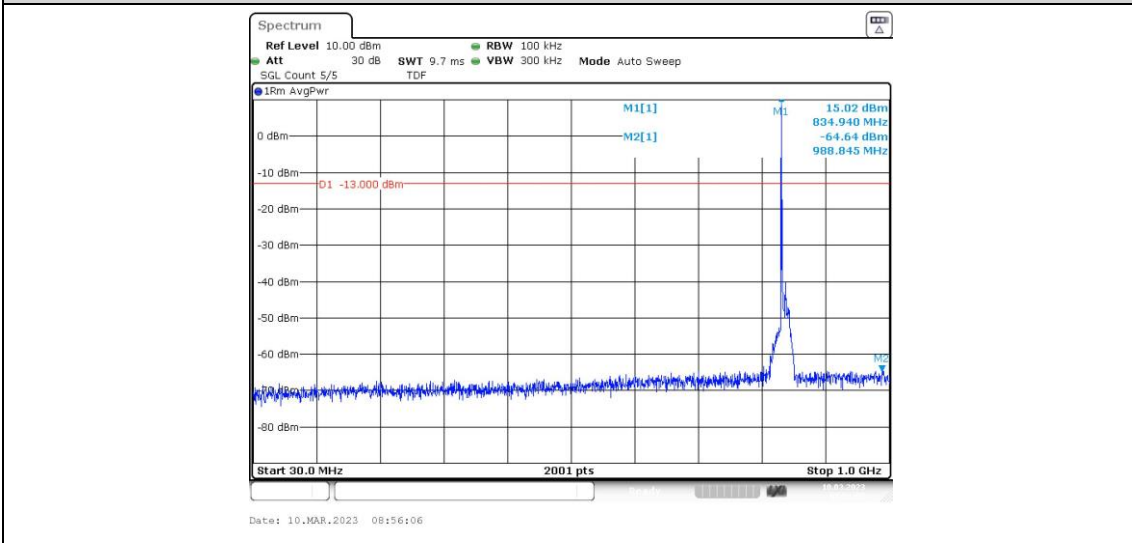

Band26-15MHz-16QAM-26965-1RB#0-Range3:30~1000MHz