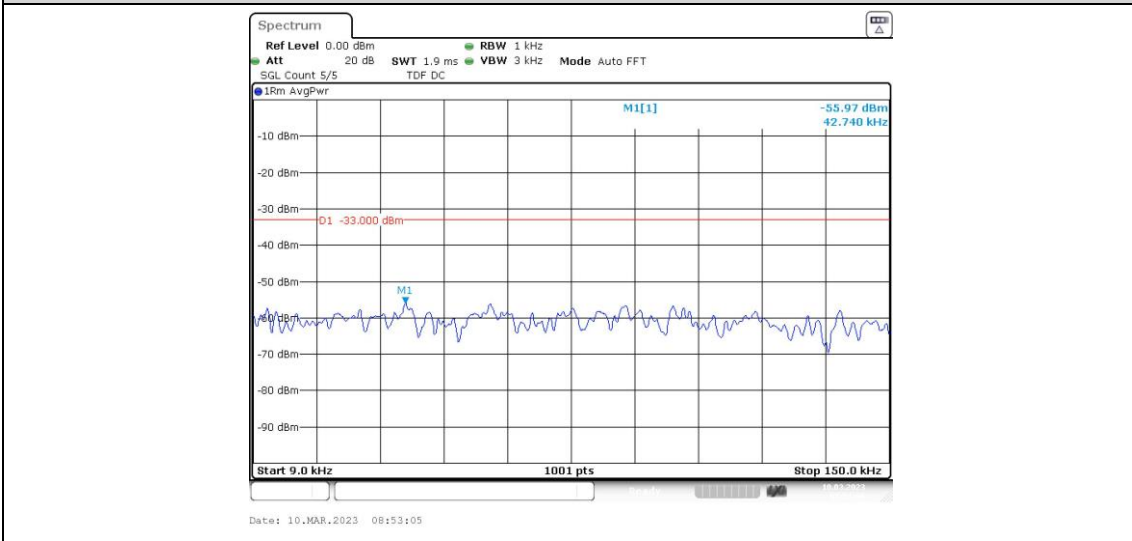

Band26-15MHz-QPSK-26865-1RB#0-Range1:0.009~0.15MHz

Band26-15MHz-QPSK-26865-1RB#0-Range2:0.15~30MHz

Band26-15MHz-QPSK-26865-1RB#0-Range3:30~1000MHz

Band26-15MHz-QPSK-26865-1RB#0-Range4:1000~10000MHz

Band26-15MHz-QPSK-26915-1RB#0-Range1:0.009~0.15MHz