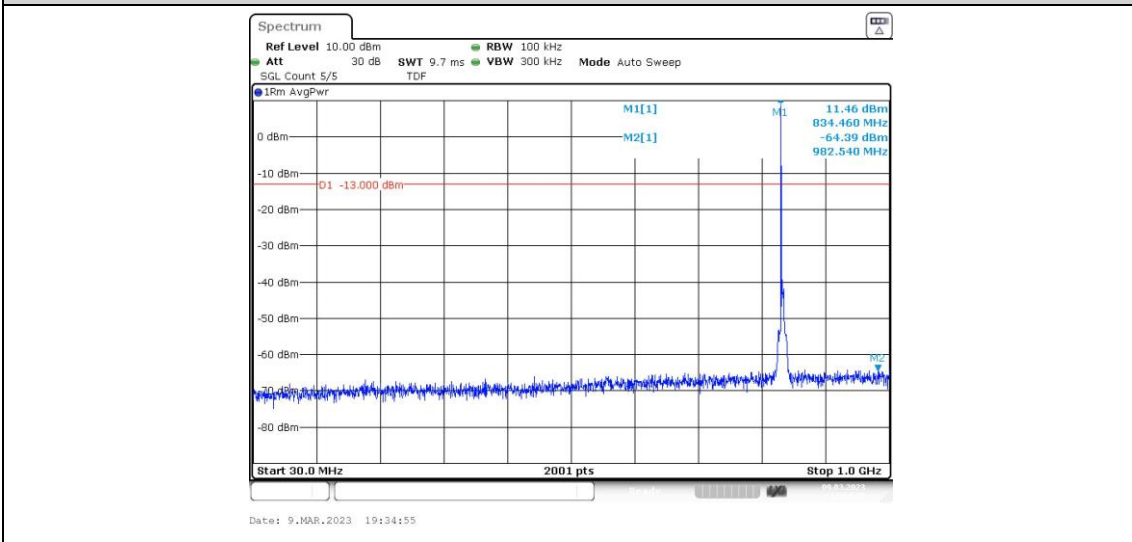

Band26-5MHz-16QAM-26915-1RB#0-Range3:30~1000MHz