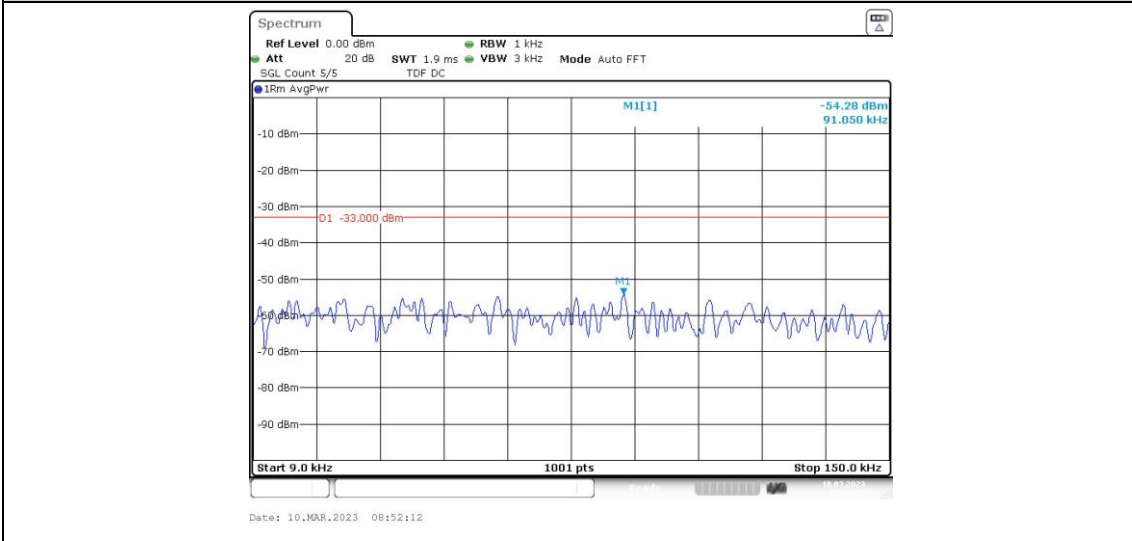

Band26-15MHz-16QAM-26865-1RB#0-Range1:0.009~0.15MHz