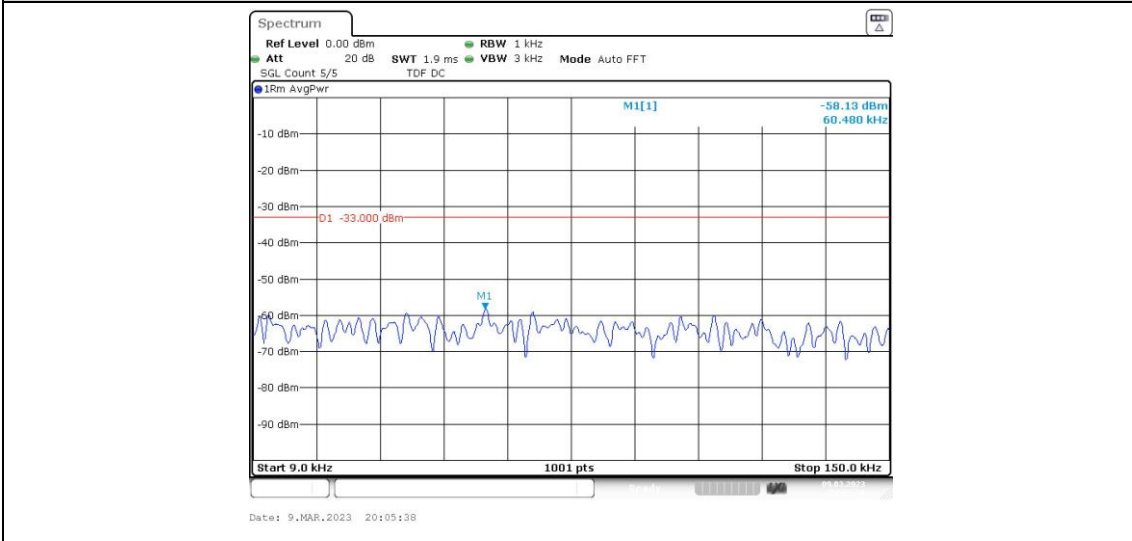

Band26-10MHz-QPSK-26840-1RB#0-Range1:0.009~0.15MHz