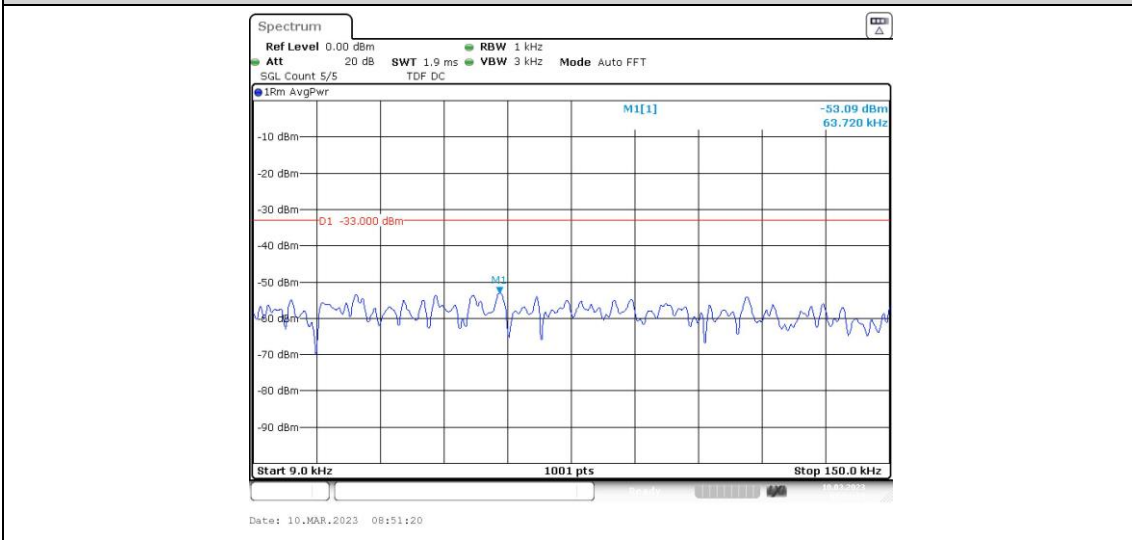

Band26-15MHz-QPSK-26865-1RB#0-Range1:0.009~0.15MHz