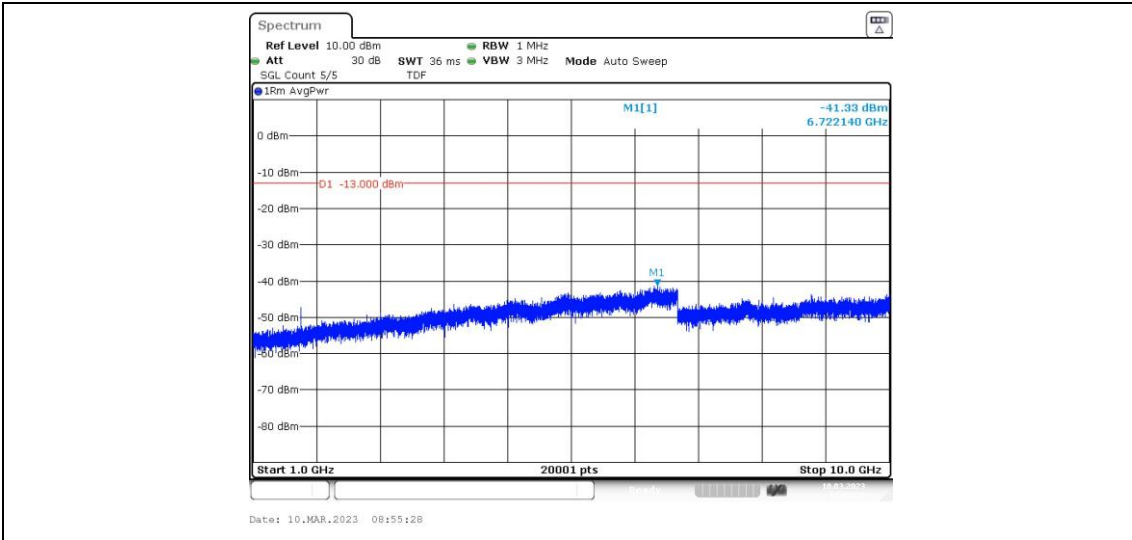

Band26-15MHz-QPSK-26965-1RB#0-Range4:1000~10000MHz