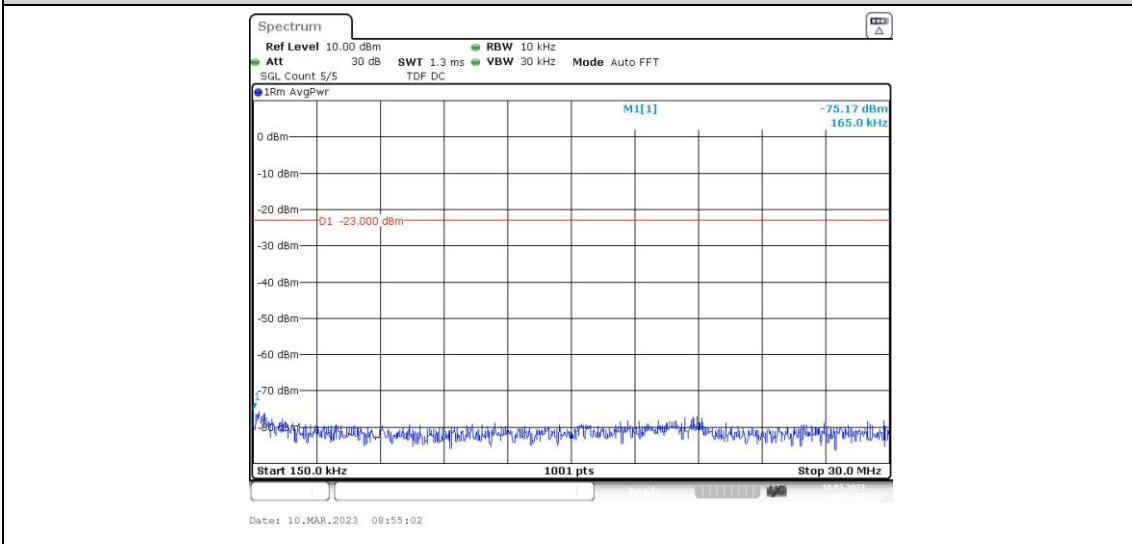

Band26-15MHz-QPSK-26915-1RB#0-Range2:0.15~30MHz

Band26-15MHz-QPSK-26915-1RB#0-Range3:30~1000MHz

Band26-15MHz-QPSK-26915-1RB#0-Range4:1000~10000MHz

Band26-15MHz-QPSK-26965-1RB#0-Range1:0.009~0.15MHz

Band26-15MHz-QPSK-26965-1RB#0-Range2:0.15~30MHz