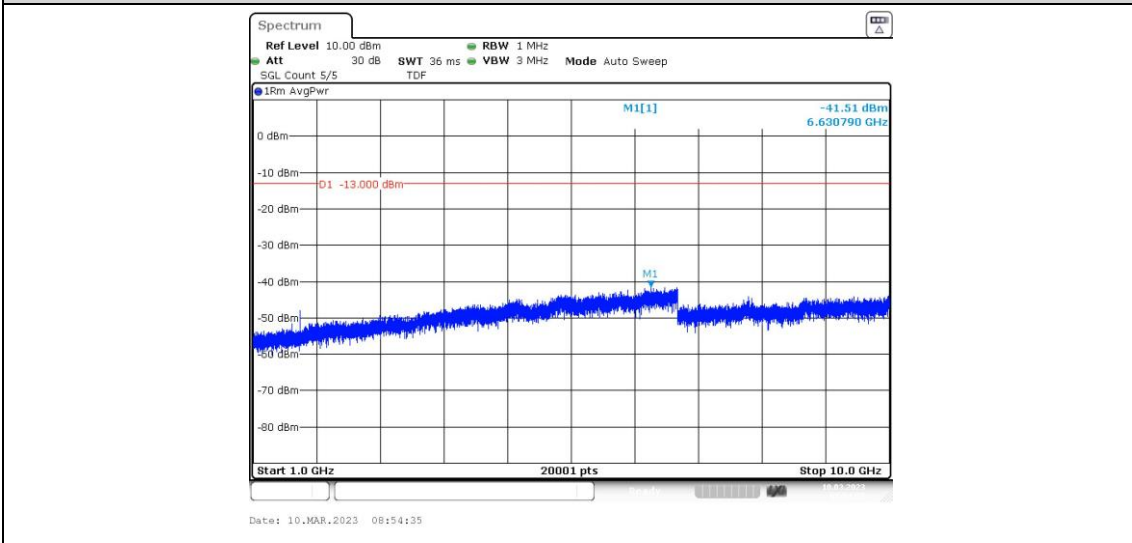

Band26-15MHz-16QAM-26865-1RB#0-Range4:1000~10000MHz

Band26-15MHz-16QAM-26915-1RB#0-Range1:0.009~0.15MHz

Band26-15MHz-16QAM-26915-1RB#0-Range2:0.15~30MHz

Band26-15MHz-16QAM-26915-1RB#0-Range3:30~1000MHz

Band26-15MHz-16QAM-26915-1RB#0-Range4:1000~10000MHz