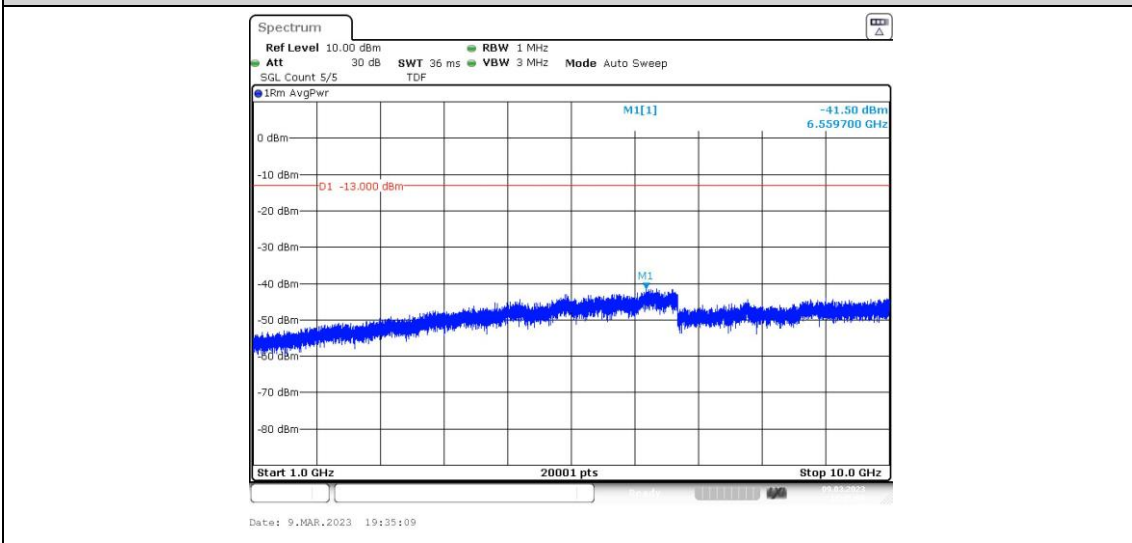

Band26-5MHz-16QAM-26915-1RB#0-Range4:1000~10000MHz