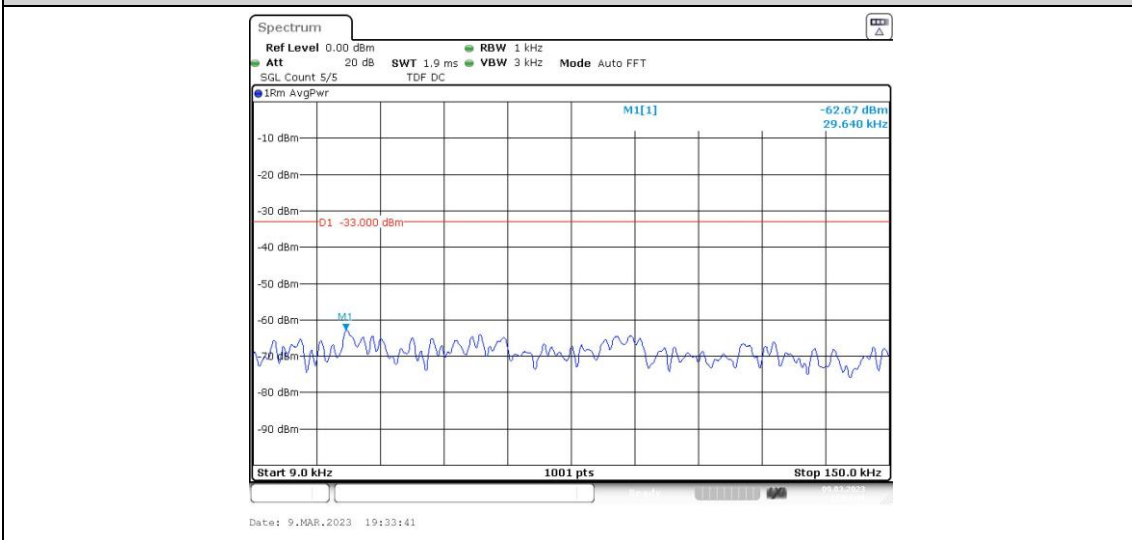

Band26-5MHz-QPSK-26915-1RB#0-Range1:0.009~0.15MHz