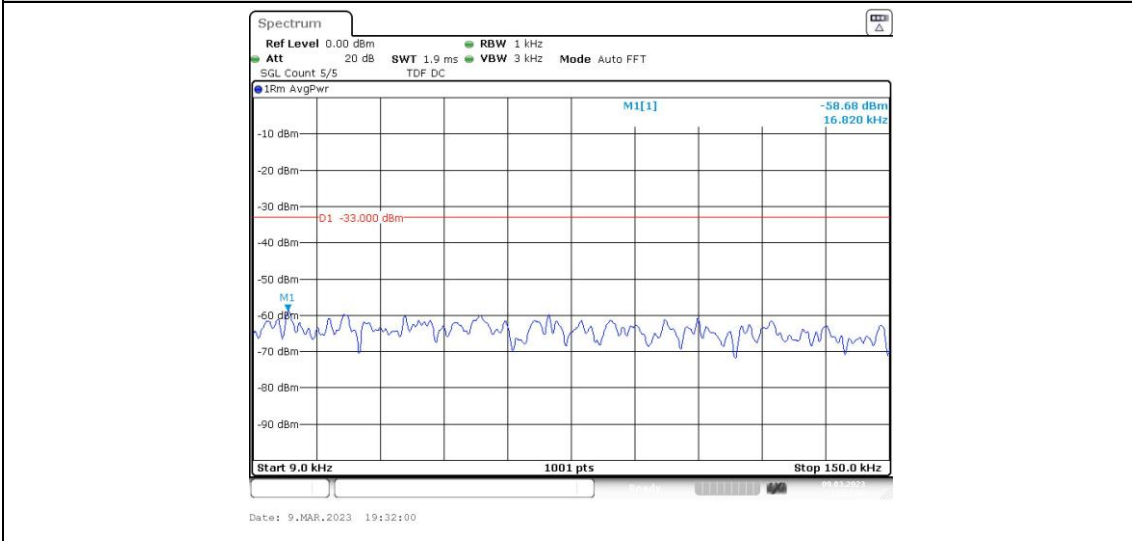

Band26-5MHz-QPSK-26815-1RB#0-Range1:0.009~0.15MHz