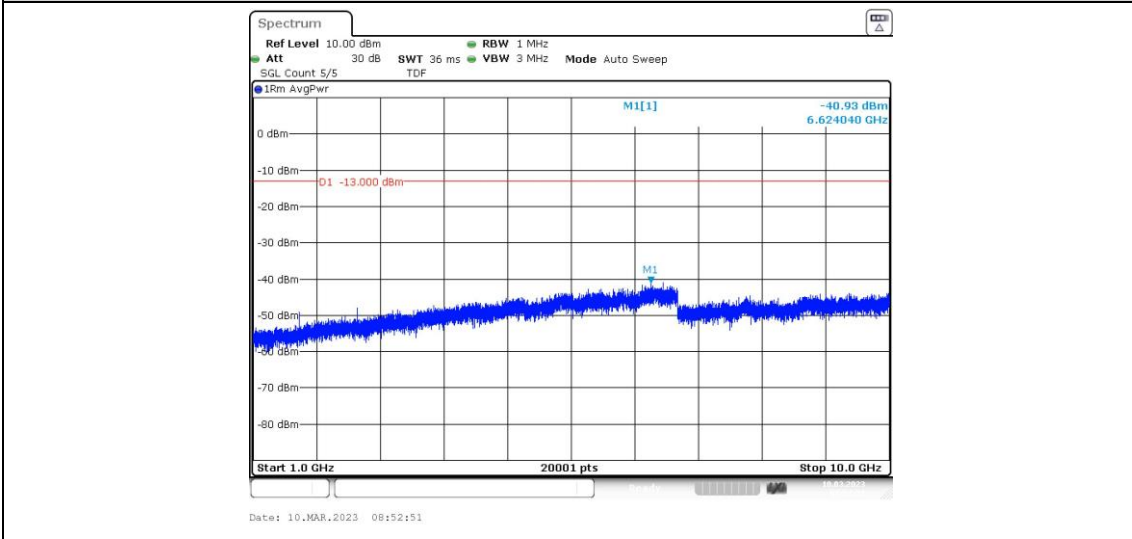

Band26-15MHz-16QAM-26865-1RB#0-Range4:1000~10000MHz