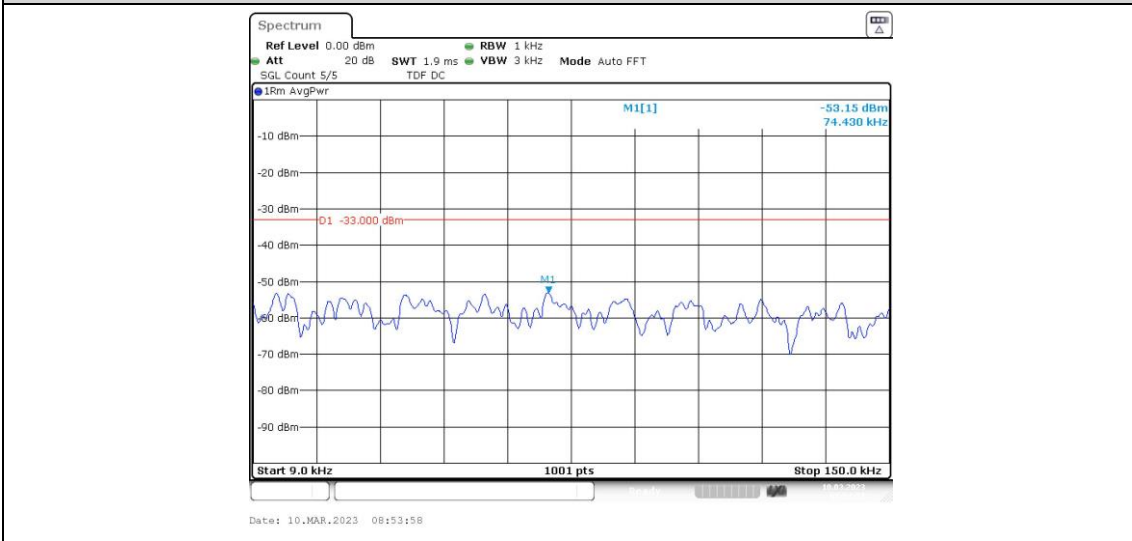

Band26-15MHz-16QAM-26915-1RB#0-Range1:0.009~0.15MHz