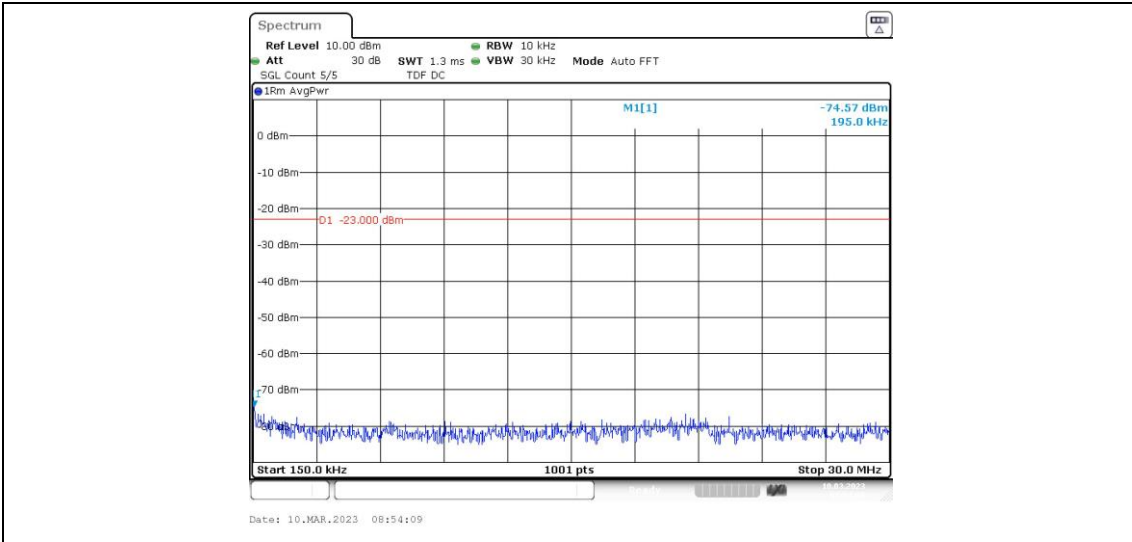

Band26-15MHz-16QAM-26915-1RB#0-Range2:0.15~30MHz