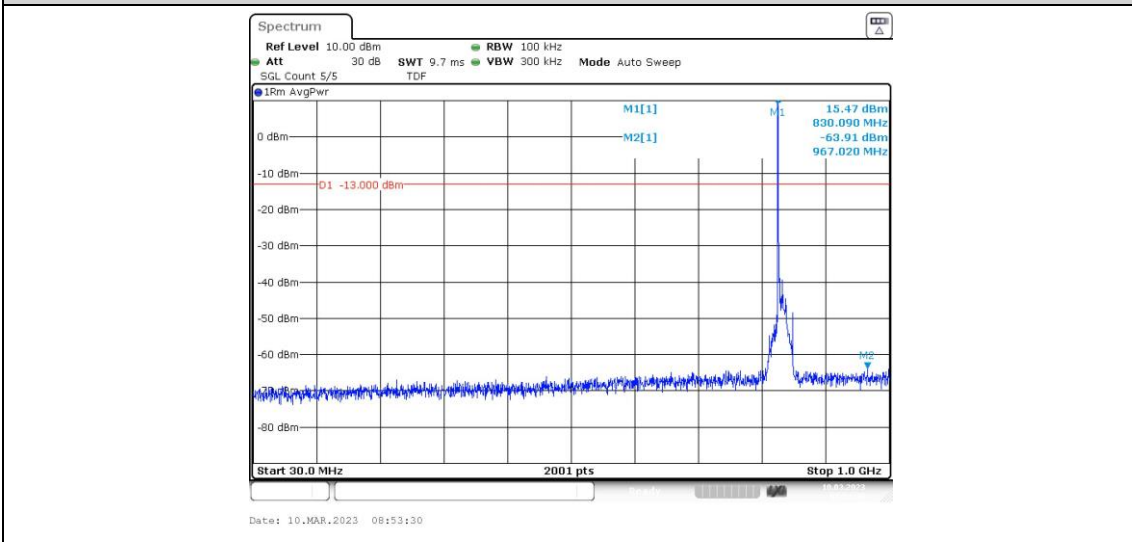

Band26-15MHz-QPSK-26915-1RB#0-Range3:30~1000MHz