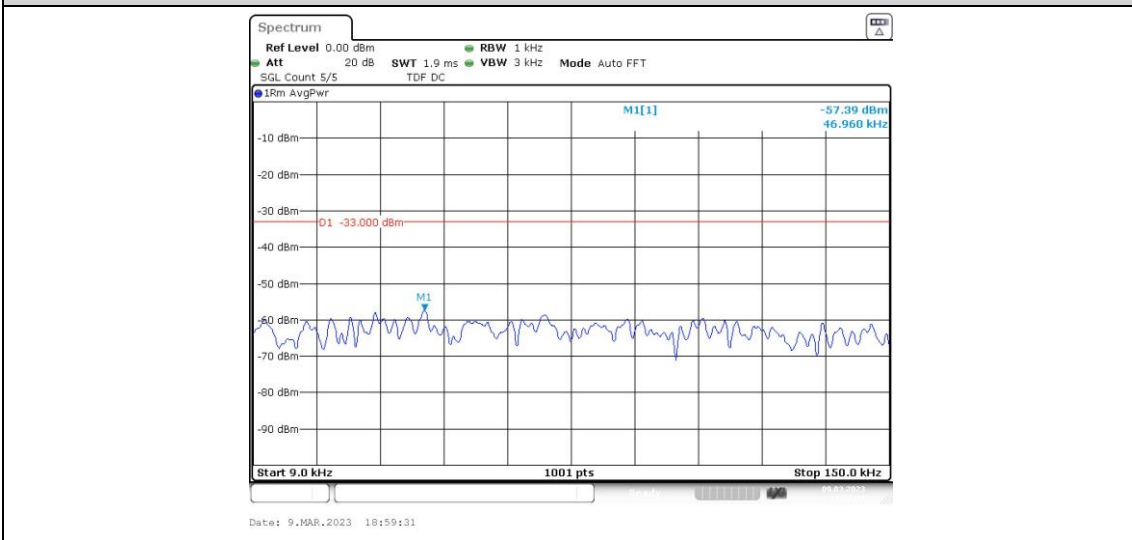

Band26-3MHz-QPSK-26915-1RB#0-Range1:0.009~0.15MHz