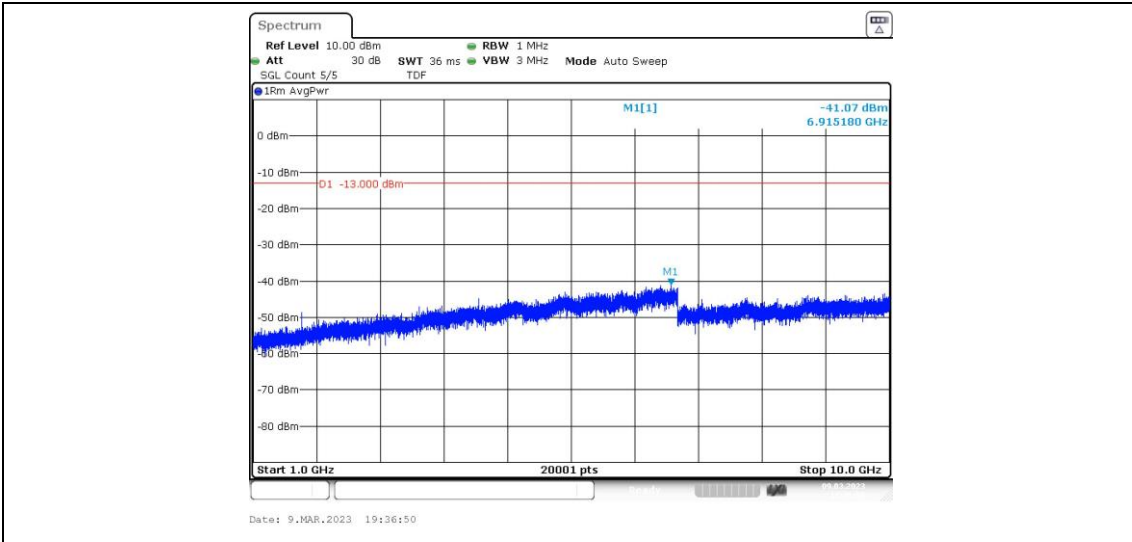

Band26-5MHz-16QAM-27015-1RB#0-Range4:1000~10000MHz