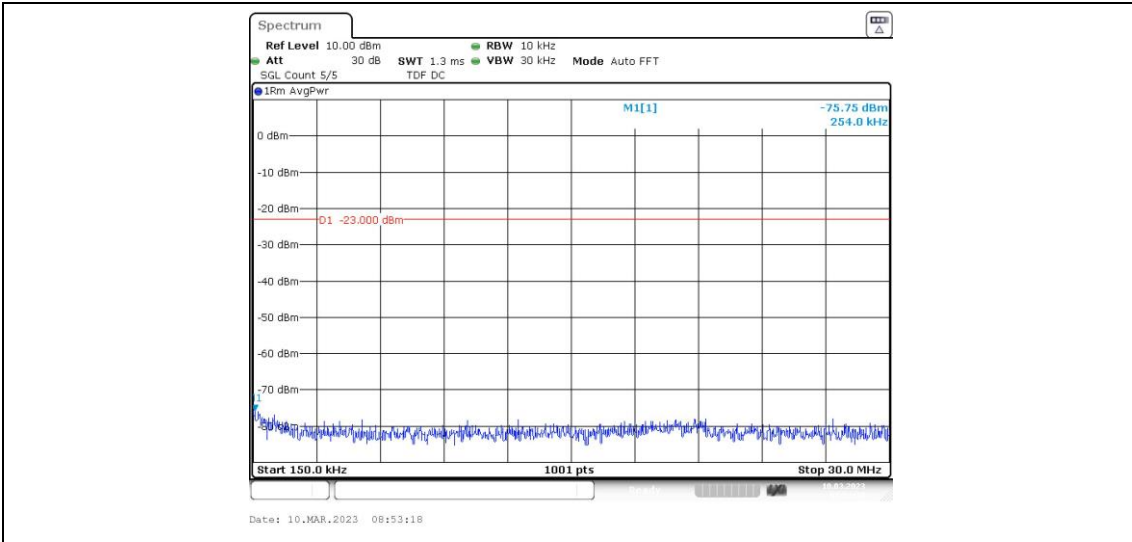

Band26-15MHz-QPSK-26915-1RB#0-Range2:0.15~30MHz