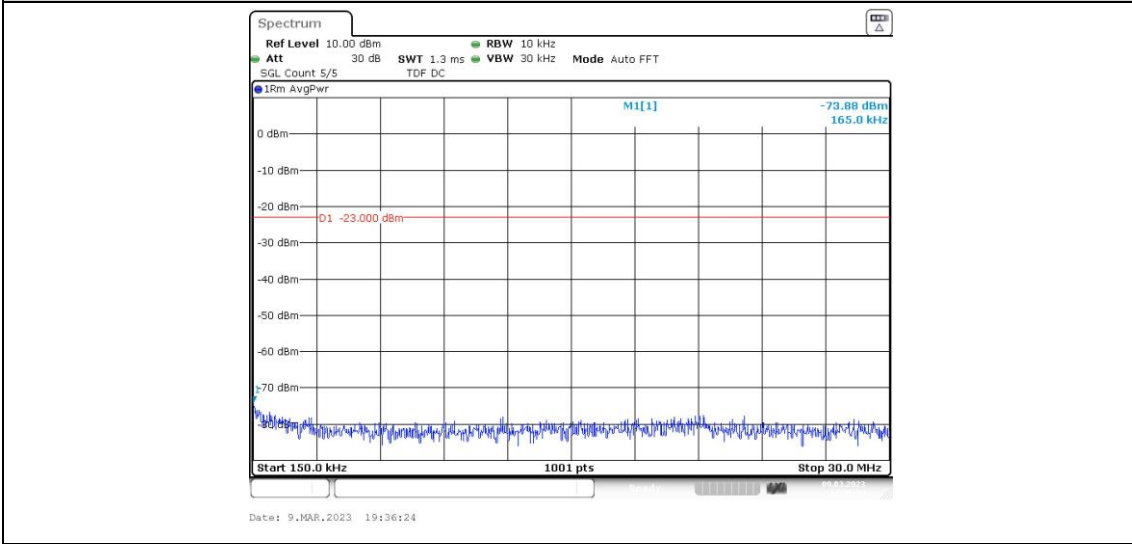

Band26-5MHz-16QAM-26915-1RB#0-Range3:30~1000MHz

Band26-5MHz-16QAM-26915-1RB#0-Range4:1000~10000MHz

Band26-5MHz-16QAM-27015-1RB#0-Range1:0.009~0.15MHz

Band26-5MHz-16QAM-27015-1RB#0-Range2:0.15~30MHz

Band26-5MHz-16QAM-27015-1RB#0-Range3:30~1000MHz