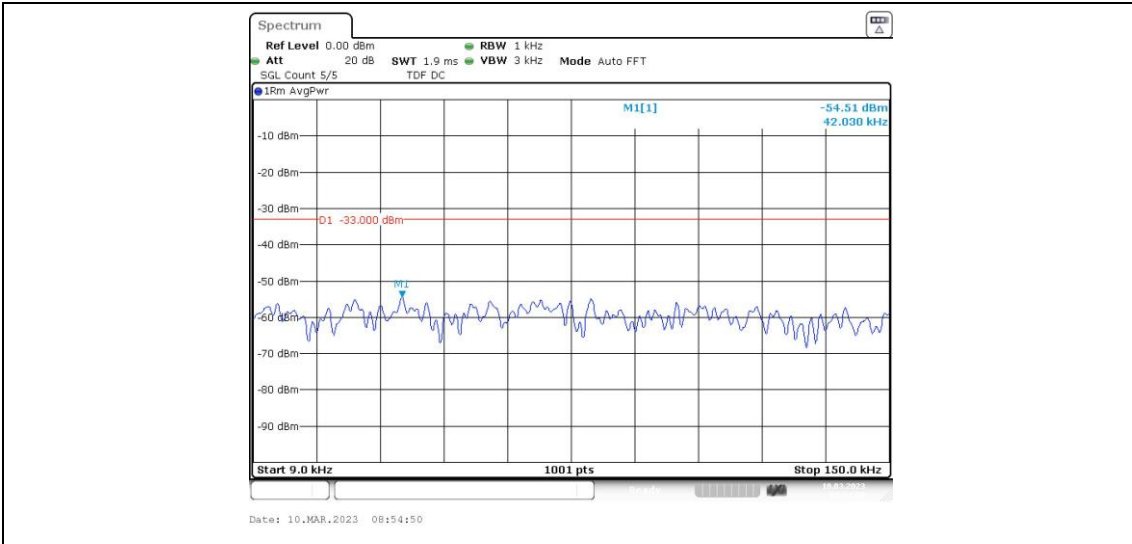

Band26-15MHz-QPSK-26915-1RB#0-Range2:0.15~30MHz

Band26-15MHz-QPSK-26915-1RB#0-Range3:30~1000MHz

Band26-15MHz-QPSK-26915-1RB#0-Range4:1000~10000MHz

Band26-15MHz-QPSK-26965-1RB#0-Range1:0.009~0.15MHz

Band26-15MHz-QPSK-26965-1RB#0-Range2:0.15~30MHz