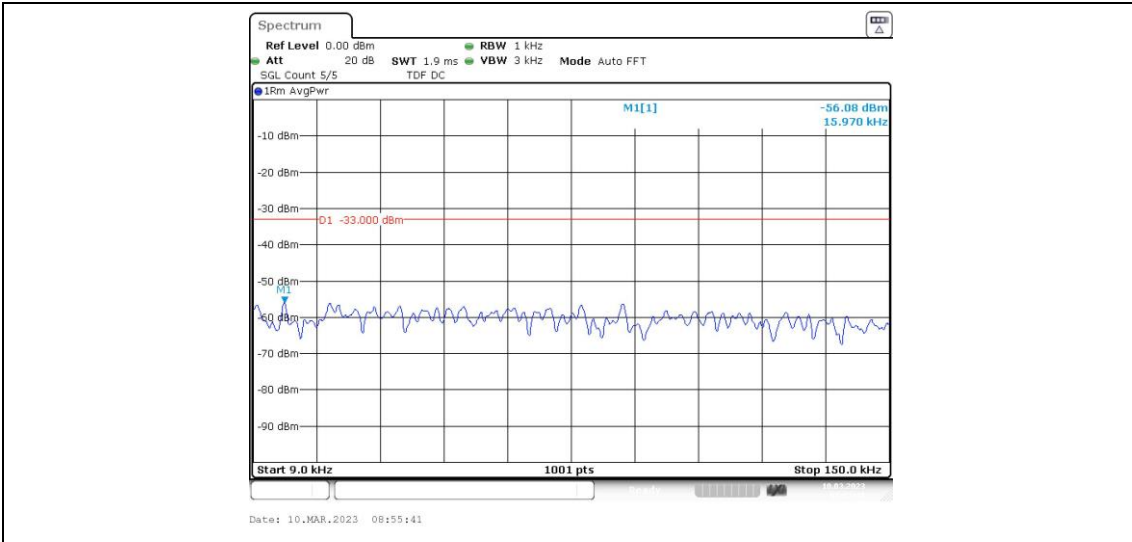

Band26-15MHz-16QAM-26965-1RB#0-Range1:0.009~0.15MHz