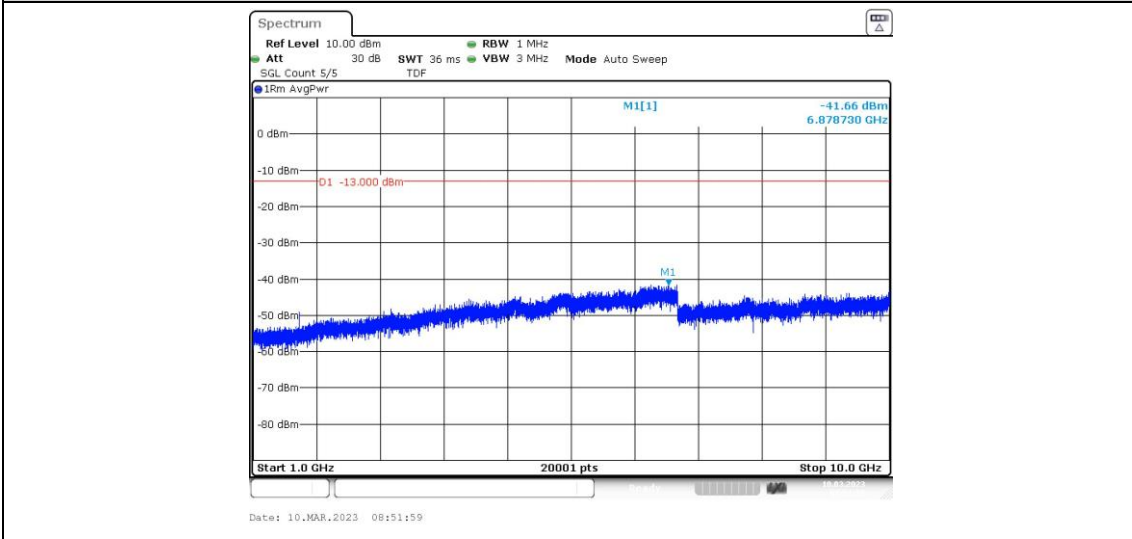

Band26-15MHz-QPSK-26865-1RB#0-Range1:0.009~0.15MHz

Band26-15MHz-QPSK-26865-1RB#0-Range2:0.15~30MHz

Band26-15MHz-QPSK-26865-1RB#0-Range3:30~1000MHz

Band26-15MHz-QPSK-26865-1RB#0-Range4:1000~10000MHz

Band26-15MHz-QPSK-26915-1RB#0-Range1:0.009~0.15MHz