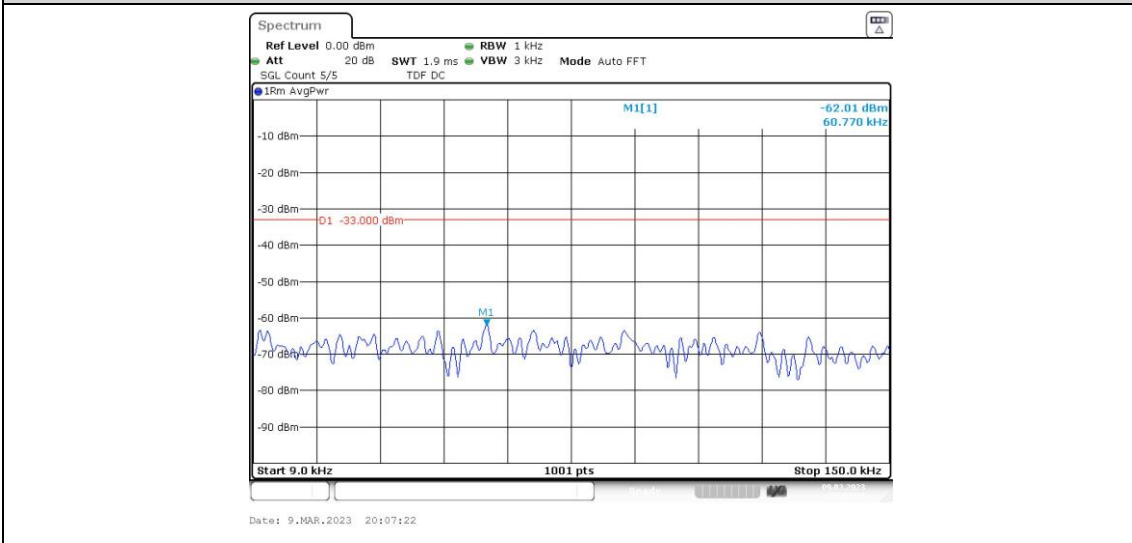

Band26-10MHz-QPSK-26915-1RB#0-Range1:0.009~0.15MHz