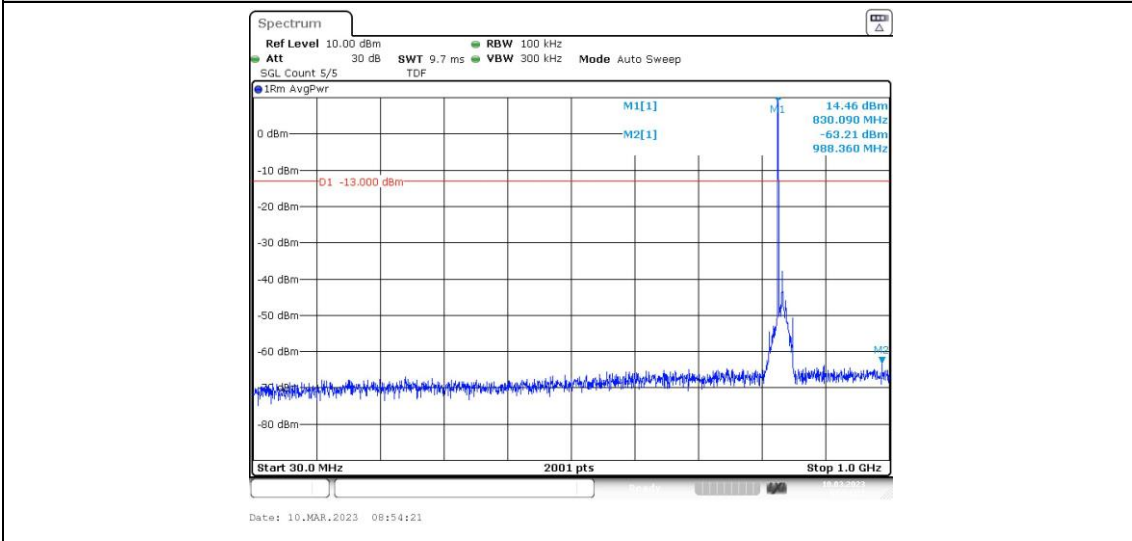

Band26-15MHz-16QAM-26865-1RB#0-Range4:1000~10000MHz

Band26-15MHz-16QAM-26915-1RB#0-Range1:0.009~0.15MHz

Band26-15MHz-16QAM-26915-1RB#0-Range2:0.15~30MHz

Band26-15MHz-16QAM-26915-1RB#0-Range3:30~1000MHz

Band26-15MHz-16QAM-26915-1RB#0-Range4:1000~10000MHz