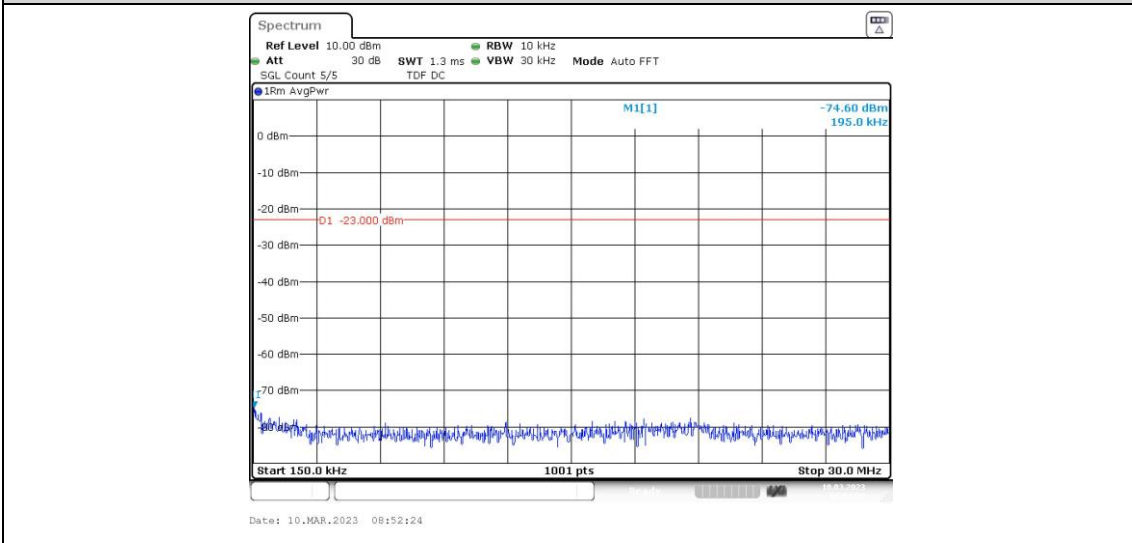

Band26-15MHz-QPSK-26965-1RB#0-Range3:30~1000MHz

Band26-15MHz-QPSK-26965-1RB#0-Range4:1000~10000MHz

Band26-15MHz-16QAM-26865-1RB#0-Range1:0.009~0.15MHz

Band26-15MHz-16QAM-26865-1RB#0-Range2:0.15~30MHz

Band26-15MHz-16QAM-26865-1RB#0-Range3:30~1000MHz