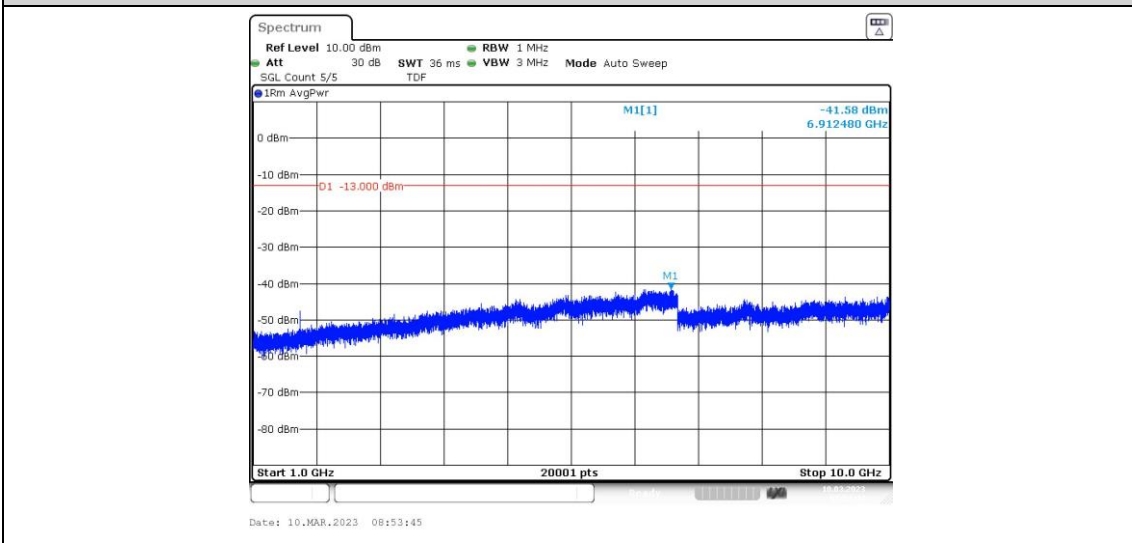

Band26-15MHz-QPSK-26915-1RB#0-Range4:1000~10000MHz