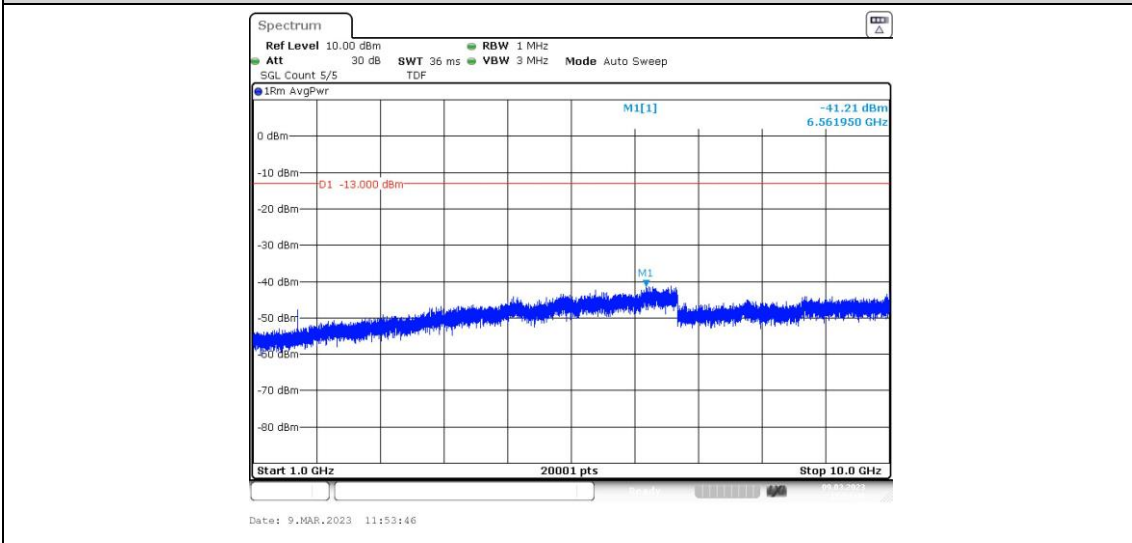

Band26-10MHz-16QAM-26740-1RB#0-Range3:30~1000MHz

Band26-10MHz-16QAM-26740-1RB#0-Range4:1000~10000MHz

Appendix F: Frequency Stability

Test Result

Band	Bandwidth	Modulation	Channel	RB Configure	Voltage		Deviation (Hz)	Deviation (ppm)	Limit (ppm)	Verdict
					Voltage [Vdc]	Temperature (°C)				
Band26	1.4MHz	QPSK	26697	6RB#0	VL	NT	-12.22	-0.014999	±2.5	PASS
Band26	1.4MHz	QPSK	26697	6RB#0	VN	NT	8.55	0.010495	±2.5	PASS
Band26	1.4MHz	QPSK	26697	6RB#0	VH	NT	-13.06	-0.016030	±2.5	PASS
Band26	1.4MHz	QPSK	26740	6RB#0	VL	NT	-14.69	-0.017937	±2.5	PASS
Band26	1.4MHz	QPSK	26740	6RB#0	VN	NT	8.61	0.010513	±2.5	PASS
Band26	1.4MHz	QPSK	26740	6RB#0	VH	NT	-13.78	-0.016825	±2.5	PASS
Band26	1.4MHz	QPSK	26783	6RB#0	VL	NT	-12.89	-0.015657	±2.5	PASS
Band26	1.4MHz	QPSK	26783	6RB#0	VN	NT	-5.18	-0.006292	±2.5	PASS
Band26	1.4MHz	QPSK	26783	6RB#0	VH	NT	-1.92	-0.002332	±2.5	PASS
Band26	1.4MHz	16QAM	26697	6RB#0	VL	NT	-9.48	-0.011636	±2.5	PASS
Band26	1.4MHz	16QAM	26697	6RB#0	VN	NT	-12.52	-0.015368	±2.5	PASS
Band26	1.4MHz	16QAM	26697	6RB#0	VH	NT	-3.45	-0.004235	±2.5	PASS
Band26	1.4MHz	16QAM	26740	6RB#0	VL	NT	-3.13	-0.003822	±2.5	PASS
Band26	1.4MHz	16QAM	26740	6RB#0	VN	NT	-5.48	-0.006691	±2.5	PASS
Band26	1.4MHz	16QAM	26740	6RB#0	VH	NT	-13.70	-0.016728	±2.5	PASS
Band26	1.4MHz	16QAM	26783	6RB#0	VL	NT	-10.99	-0.013349	±2.5	PASS
Band26	1.4MHz	16QAM	26783	6RB#0	VN	NT	-11.96	-0.014527	±2.5	PASS
Band26	1.4MHz	16QAM	26783	6RB#0	VH	NT	-2.43	-0.002952	±2.5	PASS
Band26	3MHz	QPSK	26705	15RB#0	VL	NT	-10.84	-0.013292	±2.5	PASS
Band26	3MHz	QPSK	26705	15RB#0	VN	NT	4.52	0.005543	±2.5	PASS
Band26	3MHz	QPSK	26705	15RB#0	VH	NT	-10.51	-0.012888	±2.5	PASS
Band26	3MHz	QPSK	26740	15RB#0	VL	NT	-9.50	-0.011600	±2.5	PASS
Band26	3MHz	QPSK	26740	15RB#0	VN	NT	6.42	0.007839	±2.5	PASS
Band26	3MHz	QPSK	26740	15RB#0	VH	NT	-13.29	-0.016227	±2.5	PASS
Band26	3MHz	QPSK	26775	15RB#0	VL	NT	-4.18	-0.005082	±2.5	PASS
Band26	3MHz	QPSK	26775	15RB#0	VN	NT	-3.50	-0.004255	±2.5	PASS
Band26	3MHz	QPSK	26775	15RB#0	VH	NT	-13.19	-0.016036	±2.5	PASS
Band26	3MHz	16QAM	26705	15RB#0	VL	NT	-13.65	-0.016738	±2.5	PASS
Band26	3MHz	16QAM	26705	15RB#0	VN	NT	-13.26	-0.016260	±2.5	PASS
Band26	3MHz	16QAM	26705	15RB#0	VH	NT	-7.10	-0.008706	±2.5	PASS
Band26	3MHz	16QAM	26740	15RB#0	VL	NT	2.82	0.003443	±2.5	PASS
Band26	3MHz	16QAM	26740	15RB#0	VN	NT	-3.88	-0.004737	±2.5	PASS
Band26	3MHz	16QAM	26740	15RB#0	VH	NT	-3.83	-0.004676	±2.5	PASS