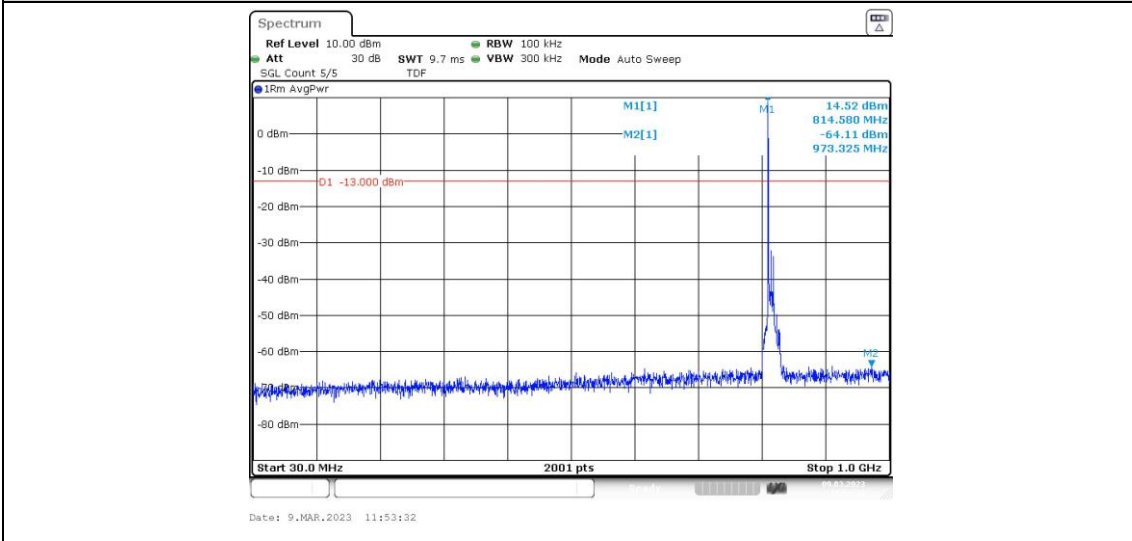

Band26-10MHz-16QAM-26740-1RB#0-Range3:30~1000MHz

Band26-10MHz-16QAM-26740-1RB#0-Range4:1000~10000MHz

Appendix F: Frequency Stability

Test Result

Band	Bandwidth	Modulation	Channel	RB Configure	Voltage		Deviation (Hz)	Deviation (ppm)	Limit (ppm)	Verdict
					Voltage [Vdc]	Temperature (°C)				
Band26	1.4MHz	QPSK	26697	6RB#0	VL	NT	-12.22	-0.014999	±2.5	PASS
Band26	1.4MHz	QPSK	26697	6RB#0	VN	NT	8.55	0.010495	±2.5	PASS
Band26	1.4MHz	QPSK	26697	6RB#0	VH	NT	-13.06	-0.016030	±2.5	PASS
Band26	1.4MHz	QPSK	26740	6RB#0	VL	NT	-14.69	-0.017937	±2.5	PASS
Band26	1.4MHz	QPSK	26740	6RB#0	VN	NT	8.61	0.010513	±2.5	PASS
Band26	1.4MHz	QPSK	26740	6RB#0	VH	NT	-13.78	-0.016825	±2.5	PASS
Band26	1.4MHz	QPSK	26783	6RB#0	VL	NT	-12.89	-0.015657	±2.5	PASS
Band26	1.4MHz	QPSK	26783	6RB#0	VN	NT	-5.18	-0.006292	±2.5	PASS
Band26	1.4MHz	QPSK	26783	6RB#0	VH	NT	-1.92	-0.002332	±2.5	PASS
Band26	1.4MHz	16QAM	26697	6RB#0	VL	NT	-9.48	-0.011636	±2.5	PASS
Band26	1.4MHz	16QAM	26697	6RB#0	VN	NT	-12.52	-0.015368	±2.5	PASS
Band26	1.4MHz	16QAM	26697	6RB#0	VH	NT	-3.45	-0.004235	±2.5	PASS
Band26	1.4MHz	16QAM	26740	6RB#0	VL	NT	-3.13	-0.003822	±2.5	PASS
Band26	1.4MHz	16QAM	26740	6RB#0	VN	NT	-5.48	-0.006691	±2.5	PASS
Band26	1.4MHz	16QAM	26740	6RB#0	VH	NT	-13.70	-0.016728	±2.5	PASS
Band26	1.4MHz	16QAM	26783	6RB#0	VL	NT	-10.99	-0.013349	±2.5	PASS
Band26	1.4MHz	16QAM	26783	6RB#0	VN	NT	-11.96	-0.014527	±2.5	PASS
Band26	1.4MHz	16QAM	26783	6RB#0	VH	NT	-2.43	-0.002952	±2.5	PASS
Band26	3MHz	QPSK	26705	15RB#0	VL	NT	-10.84	-0.013292	±2.5	PASS
Band26	3MHz	QPSK	26705	15RB#0	VN	NT	4.52	0.005543	±2.5	PASS
Band26	3MHz	QPSK	26705	15RB#0	VH	NT	-10.51	-0.012888	±2.5	PASS
Band26	3MHz	QPSK	26740	15RB#0	VL	NT	-9.50	-0.011600	±2.5	PASS
Band26	3MHz	QPSK	26740	15RB#0	VN	NT	6.42	0.007839	±2.5	PASS
Band26	3MHz	QPSK	26740	15RB#0	VH	NT	-13.29	-0.016227	±2.5	PASS
Band26	3MHz	QPSK	26775	15RB#0	VL	NT	-4.18	-0.005082	±2.5	PASS
Band26	3MHz	QPSK	26775	15RB#0	VN	NT	-3.50	-0.004255	±2.5	PASS
Band26	3MHz	QPSK	26775	15RB#0	VH	NT	-13.19	-0.016036	±2.5	PASS
Band26	3MHz	16QAM	26705	15RB#0	VL	NT	-13.65	-0.016738	±2.5	PASS
Band26	3MHz	16QAM	26705	15RB#0	VN	NT	-13.26	-0.016260	±2.5	PASS
Band26	3MHz	16QAM	26705	15RB#0	VH	NT	-7.10	-0.008706	±2.5	PASS
Band26	3MHz	16QAM	26740	15RB#0	VL	NT	2.82	0.003443	±2.5	PASS
Band26	3MHz	16QAM	26740	15RB#0	VN	NT	-3.88	-0.004737	±2.5	PASS
Band26	3MHz	16QAM	26740	15RB#0	VH	NT	-3.83	-0.004676	±2.5	PASS