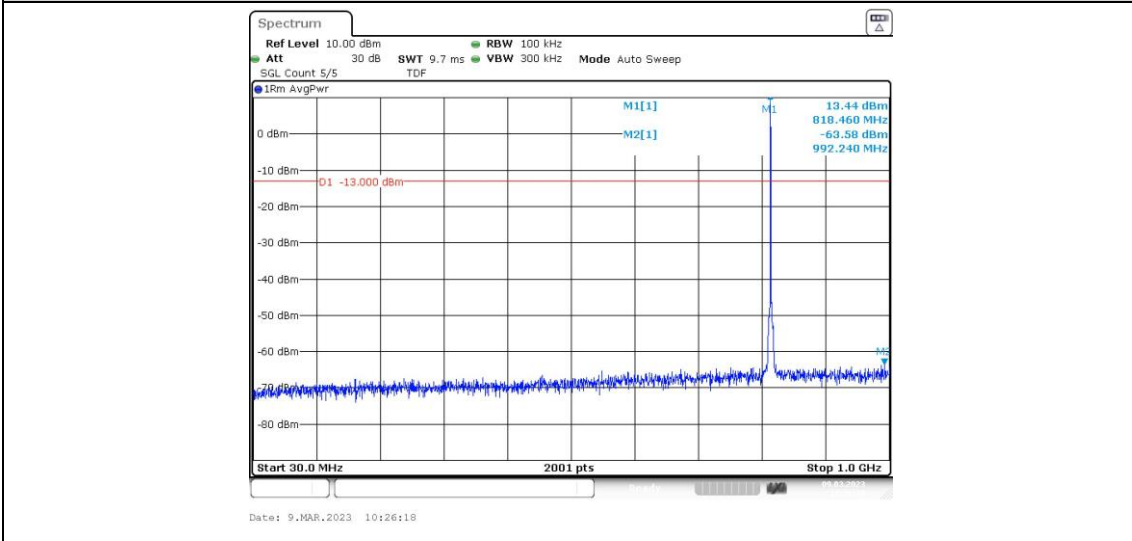

Band26-1.4MHz-16QAM-26740-1RB#0-Range3:30~1000MHz