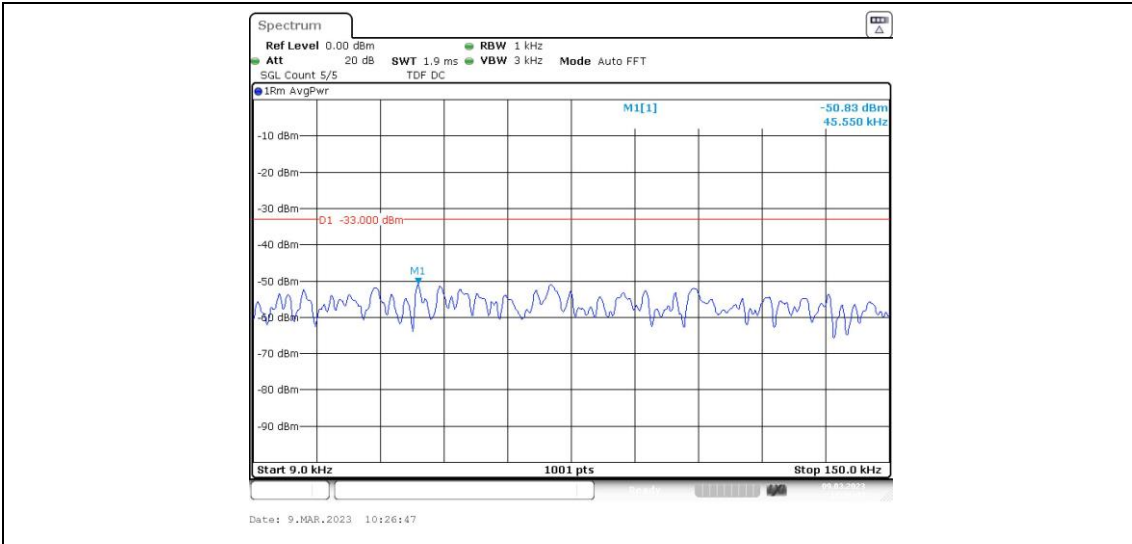

Band26-1.4MHz-QPSK-26783-1RB#0-Range1:0.009~0.15MHz