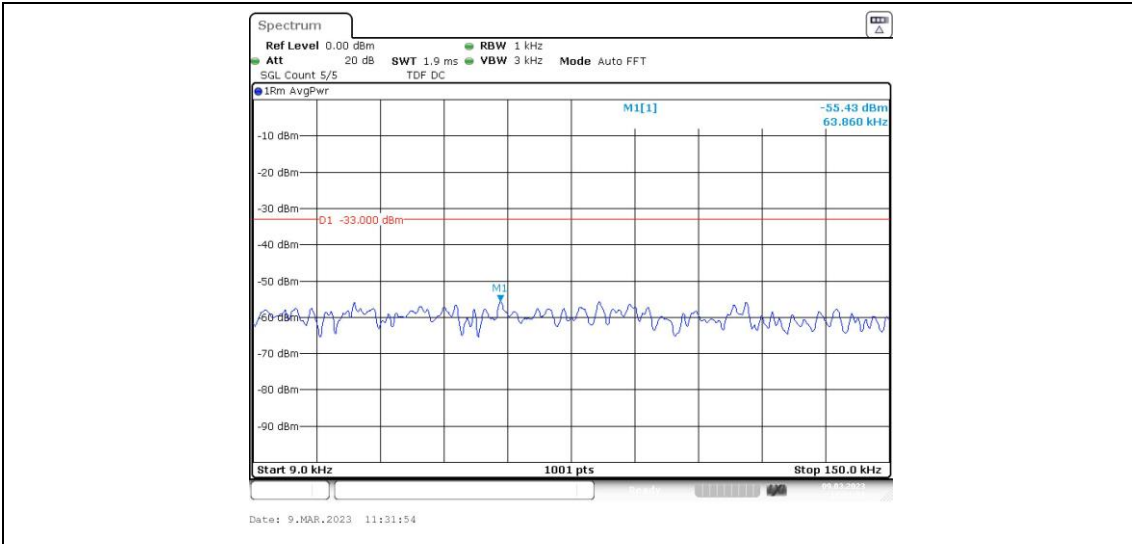

Band26-5MHz-16QAM-26740-1RB#0-Range1:0.009~0.15MHz

Band26-5MHz-16QAM-26740-1RB#0-Range2:0.15~30MHz

Band26-5MHz-16QAM-26740-1RB#0-Range3:30~1000MHz

Band26-5MHz-16QAM-26740-1RB#0-Range4:1000~10000MHz

Band26-5MHz-16QAM-26765-1RB#0-Range1:0.009~0.15MHz