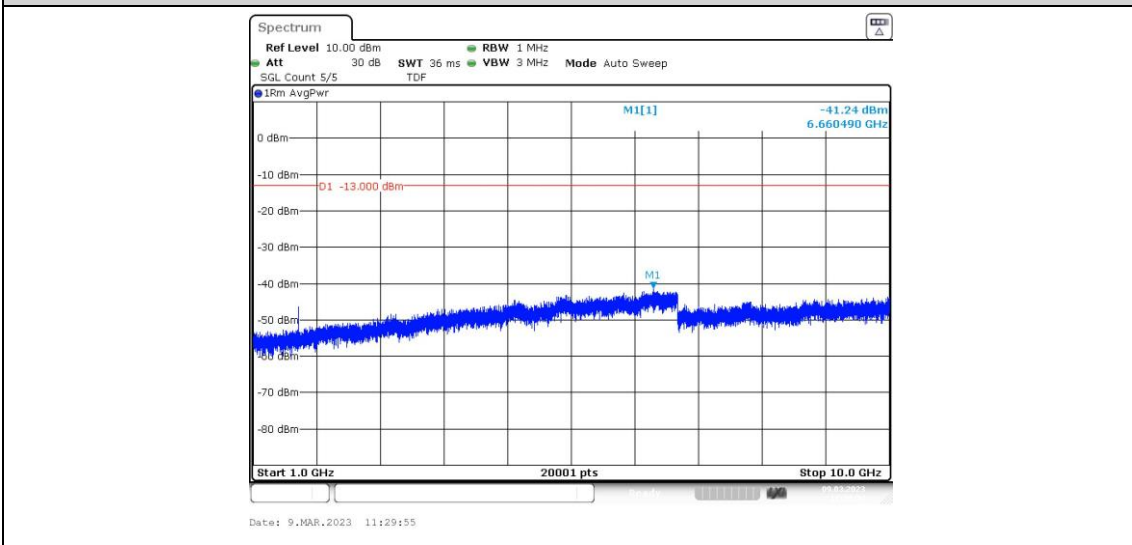

Band26-5MHz-QPSK-26765-1RB#0-Range1:0.009~0.15MHz