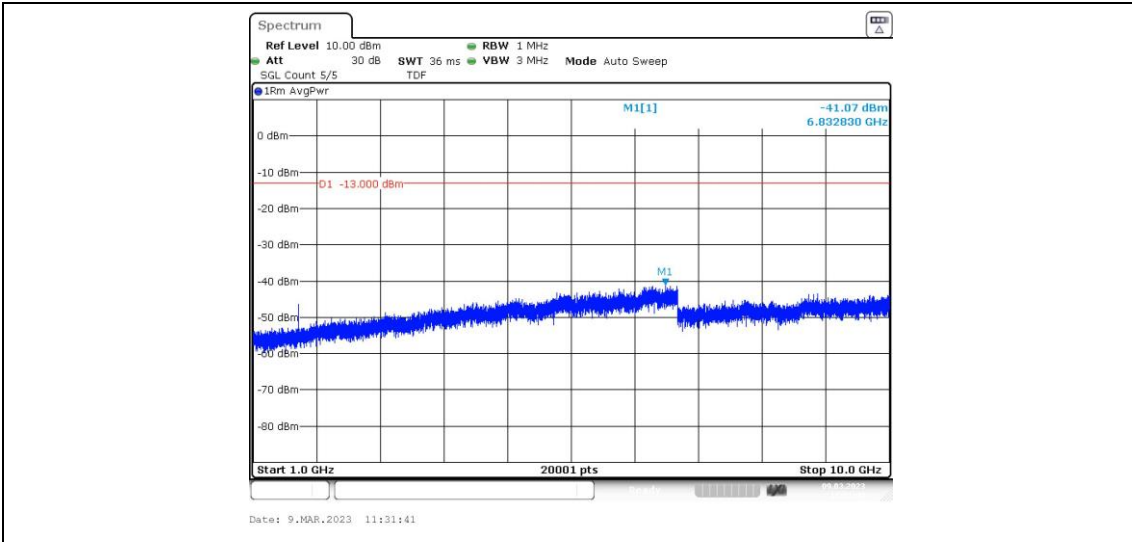

Band26-5MHz-16QAM-26715-1RB#0-Range1:0.009~0.15MHz