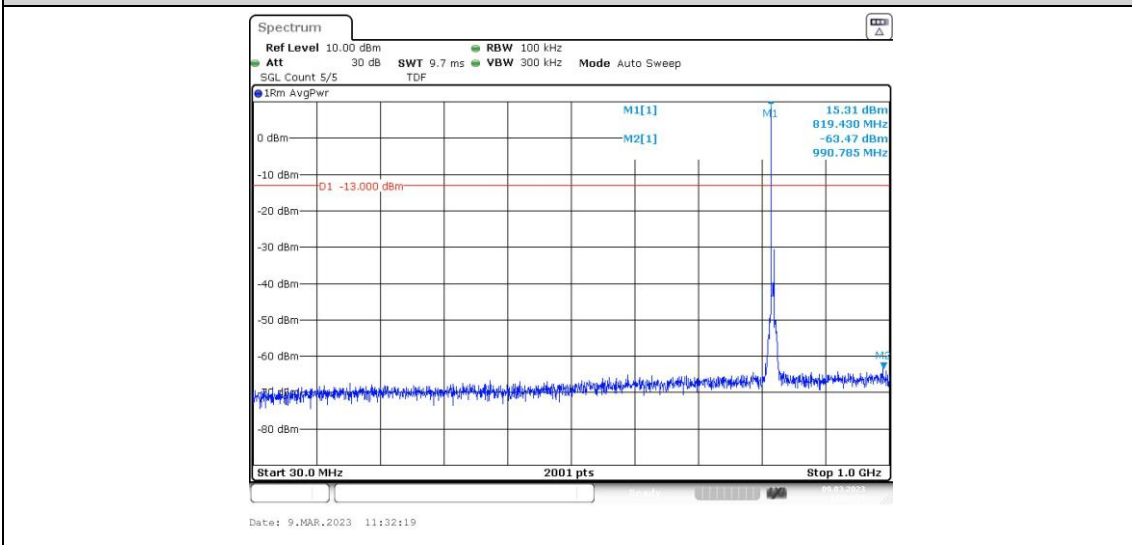

Band26-5MHz-16QAM-26765-1RB#0-Range4:1000~10000MHz