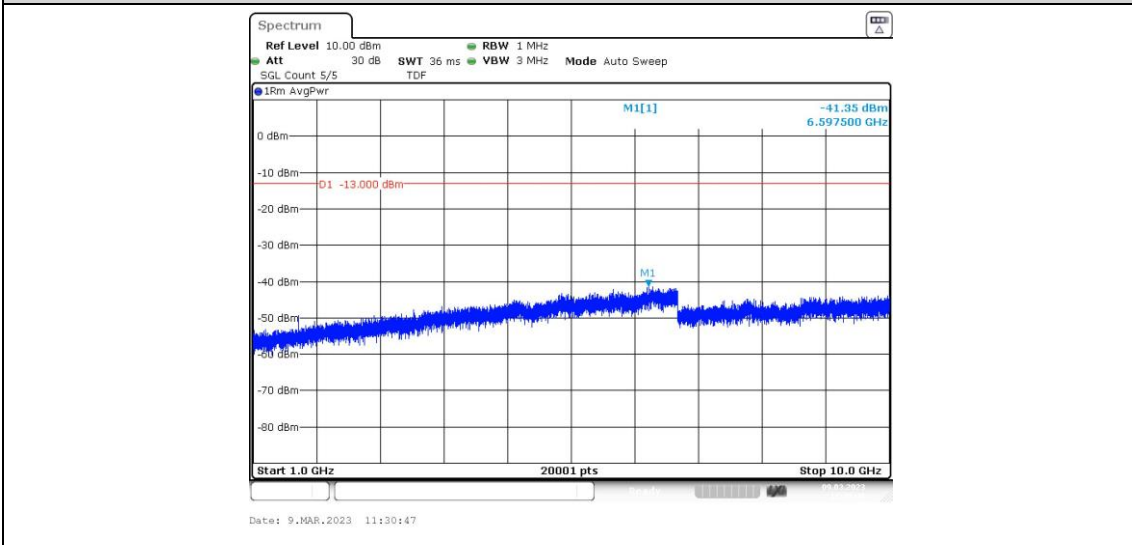

Band26-5MHz-16QAM-26740-1RB#0-Range1:0.009~0.15MHz

Band26-5MHz-16QAM-26740-1RB#0-Range2:0.15~30MHz

Band26-5MHz-16QAM-26740-1RB#0-Range3:30~1000MHz

Band26-5MHz-16QAM-26740-1RB#0-Range4:1000~10000MHz

Band26-5MHz-16QAM-26765-1RB#0-Range1:0.009~0.15MHz