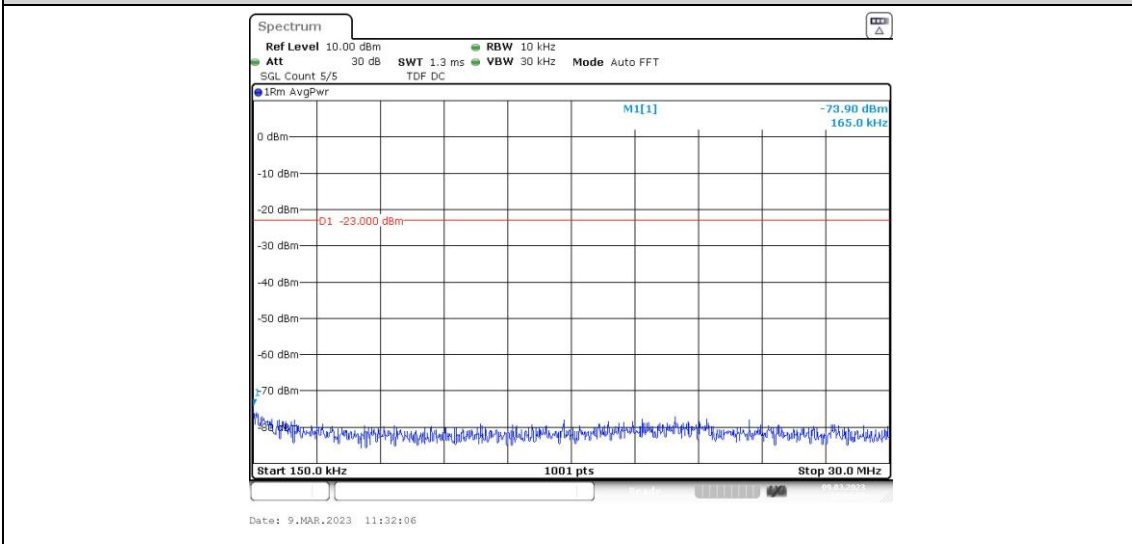

Band26-5MHz-16QAM-26765-1RB#0-Range3:30~1000MHz