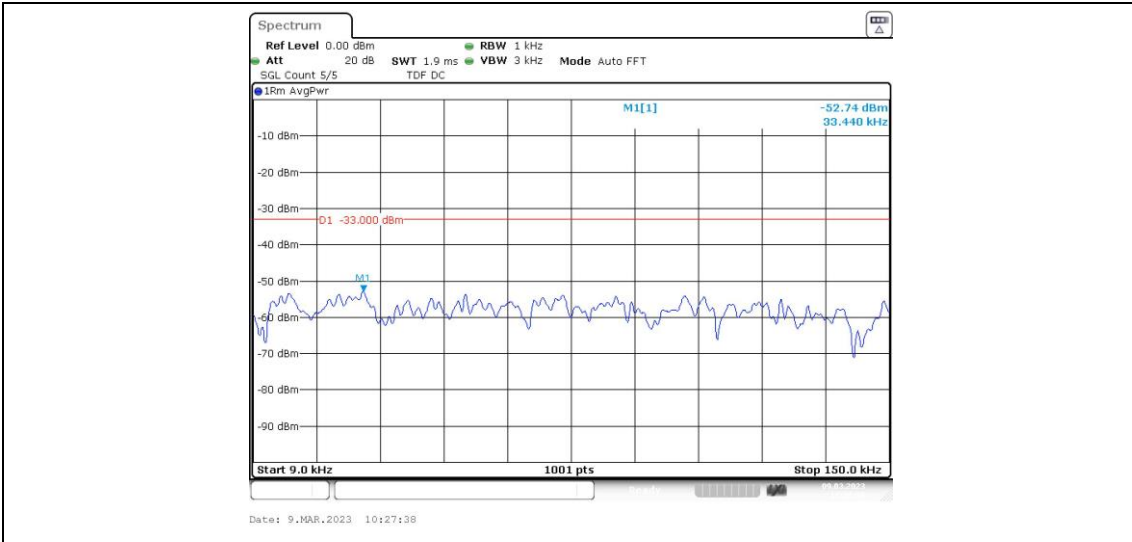

Band26-1.4MHz-16QAM-26783-1RB#0-Range1:0.009~0.15MHz