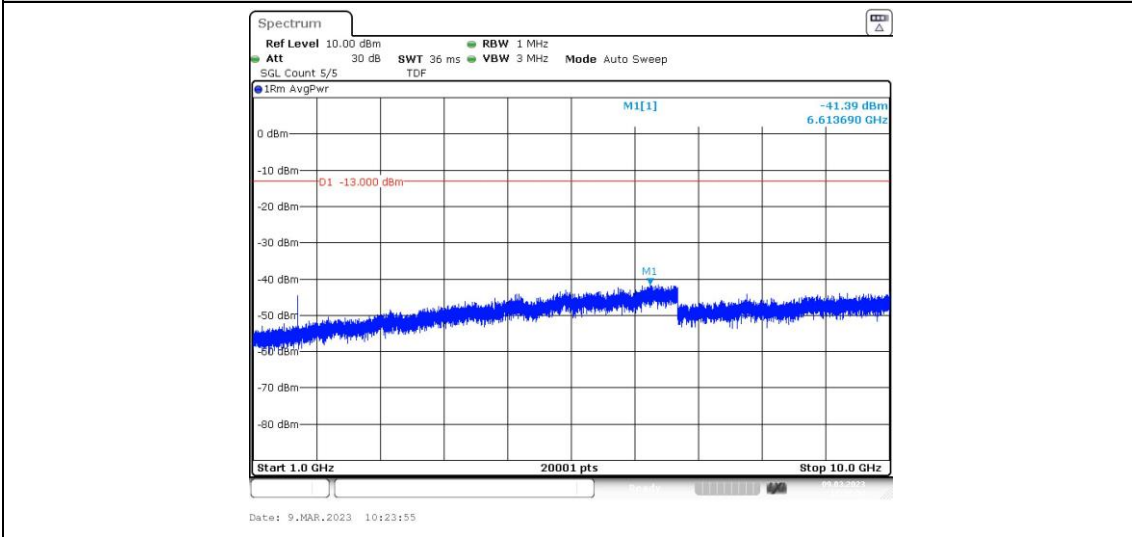

Band26-1.4MHz-QPSK-26697-1RB#0-Range4:1000~10000MHz