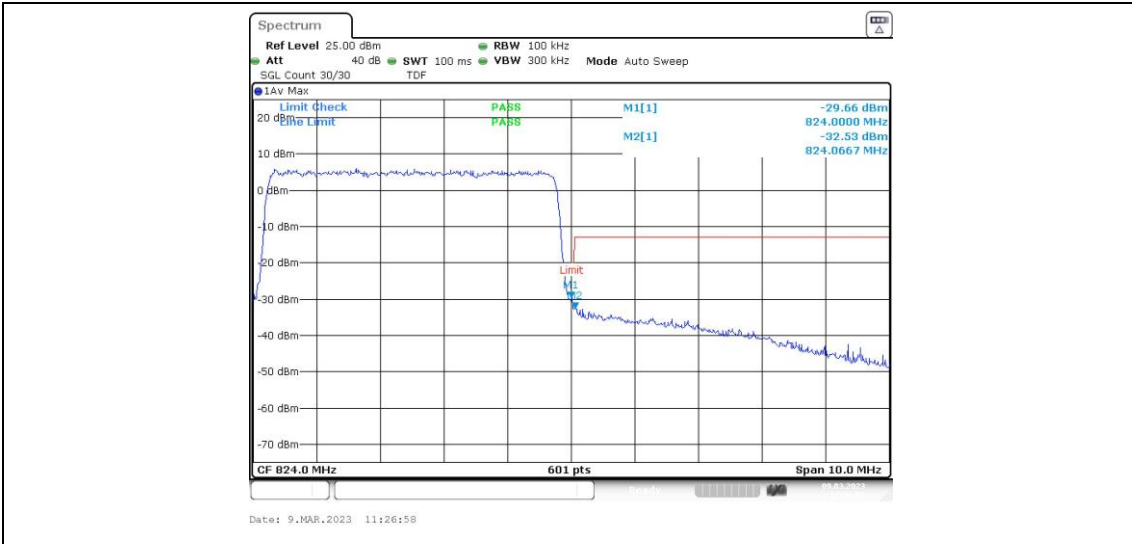

Band26-5MHz-16QAM-26715-1RB#24

Band26-5MHz-16QAM-26715-25RB#0

Band26-5MHz-16QAM-26765-1RB#0

Band26-5MHz-16QAM-26765-1RB#24

Band26-5MHz-16QAM-26765-25RB#0

Band26-10MHz-QPSK-26740-1RB#0

Band26-10MHz-QPSK-26740-1RB#49