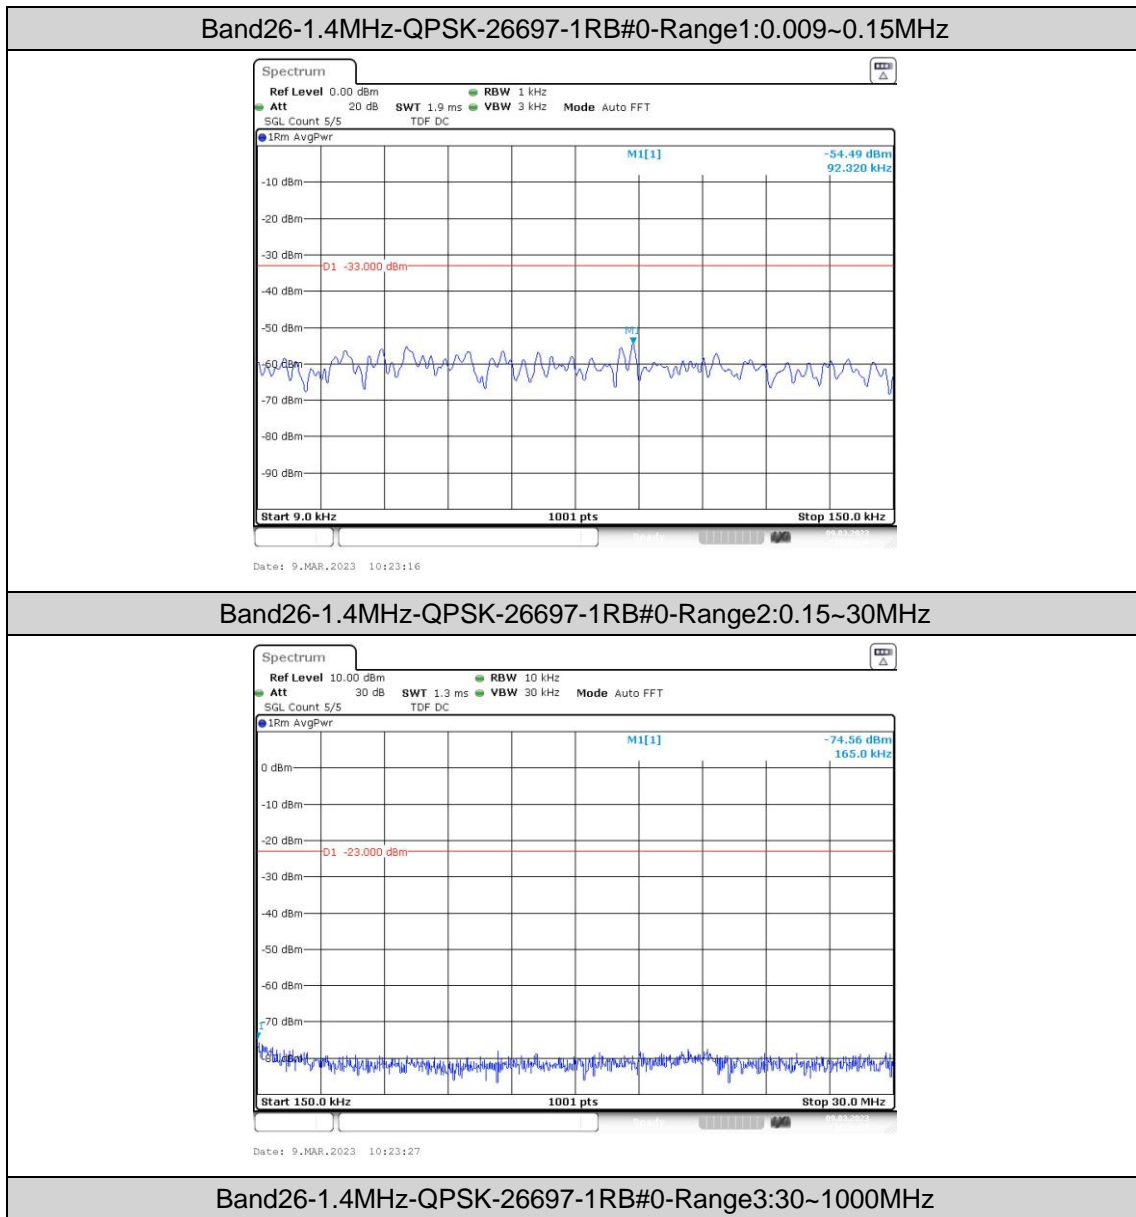

Test Graphs