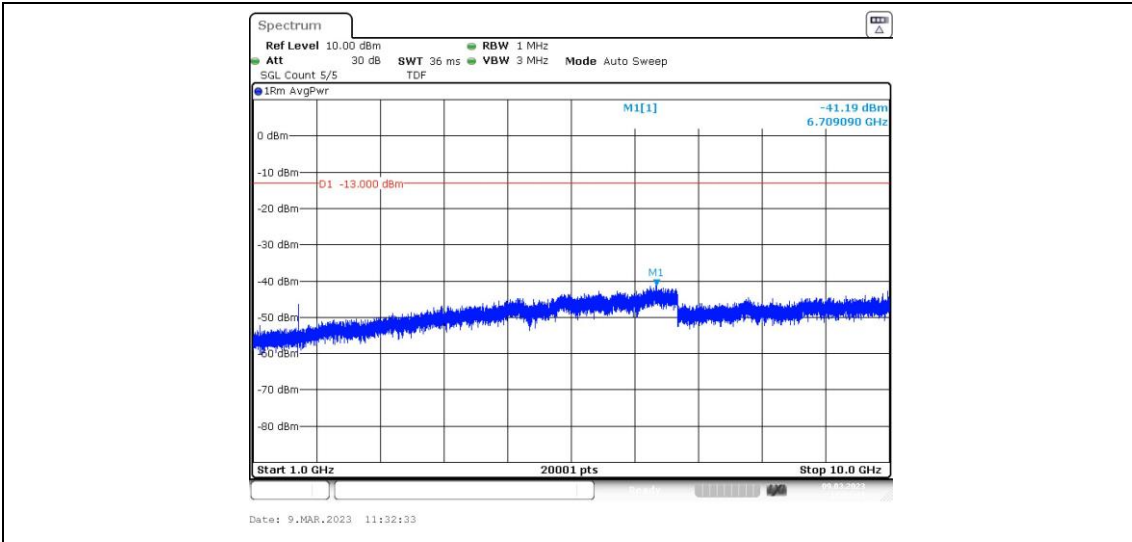

Band26-10MHz-QPSK-26740-1RB#0-Range1:0.009~0.15MHz