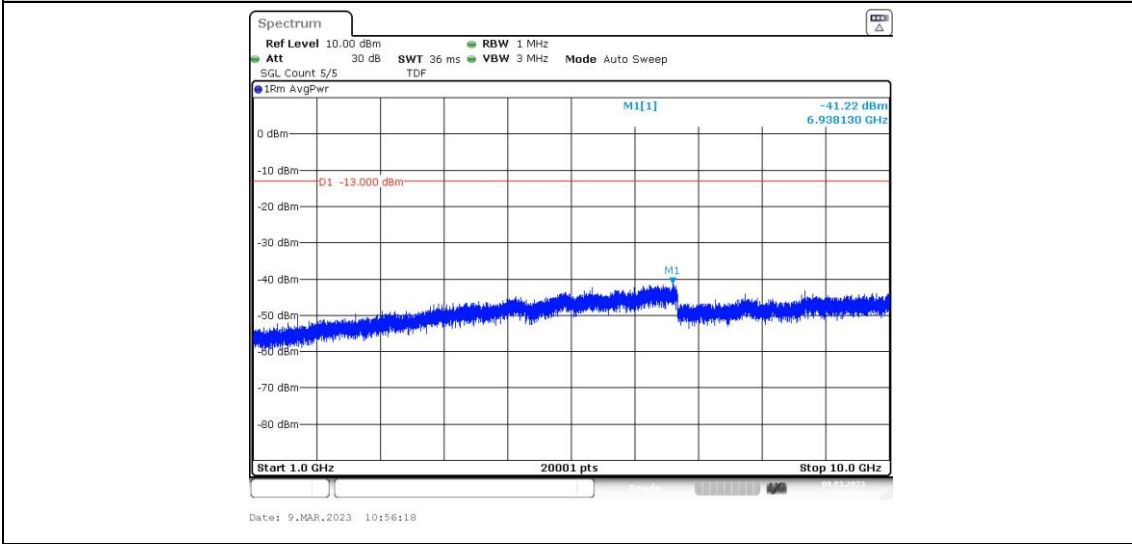

Band26-3MHz-16QAM-26740-1RB#0-Range1:0.009~0.15MHz