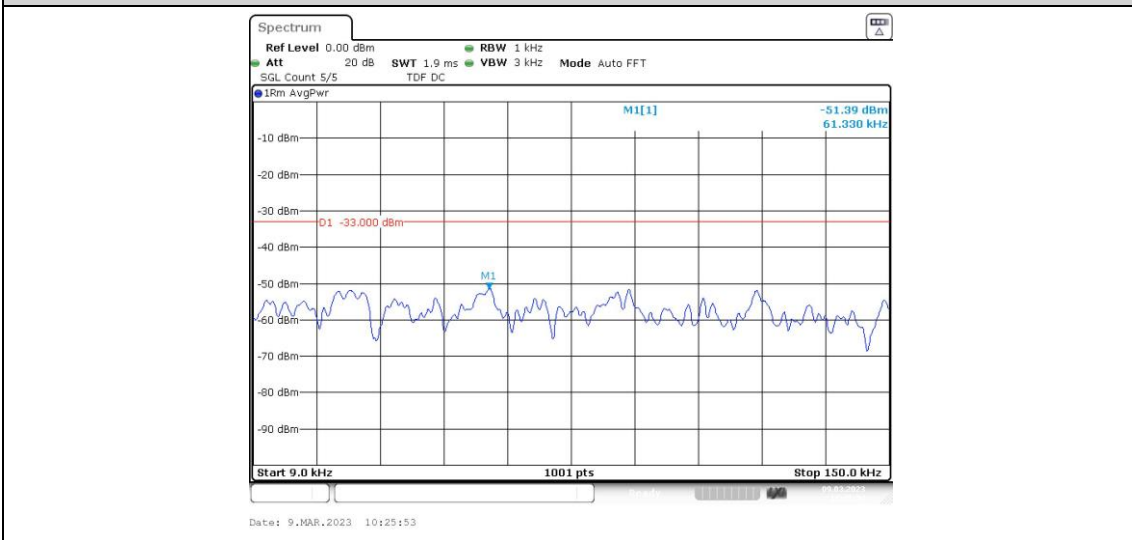

Band26-1.4MHz-16QAM-26740-1RB#0-Range1:0.009~0.15MHz