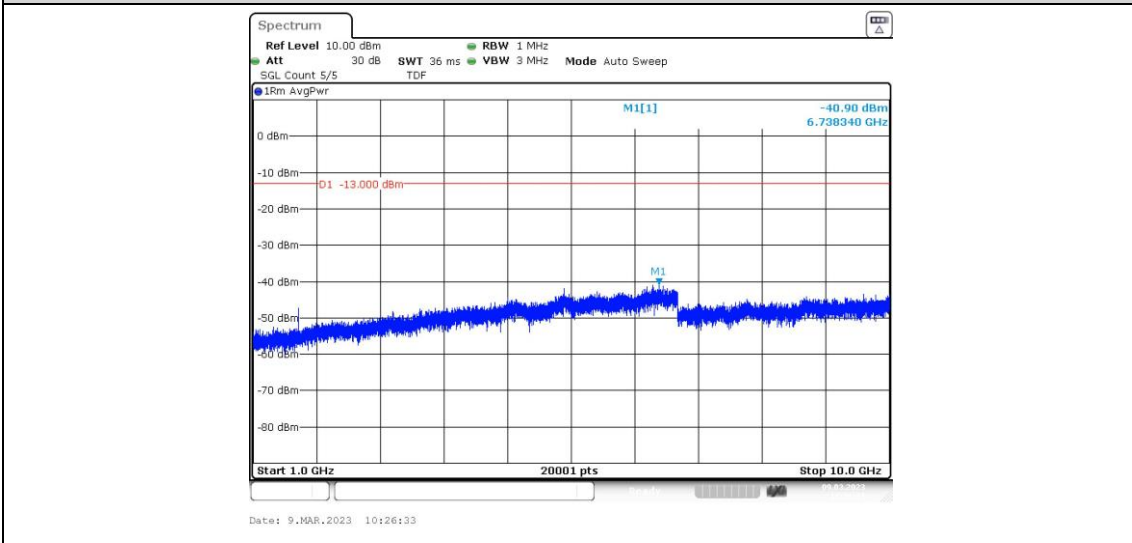

Band26-1.4MHz-16QAM-26740-1RB#0-Range1:0.009~0.15MHz

Band26-1.4MHz-16QAM-26740-1RB#0-Range2:0.15~30MHz

Band26-1.4MHz-16QAM-26740-1RB#0-Range3:30~1000MHz

Band26-1.4MHz-16QAM-26740-1RB#0-Range4:1000~10000MHz