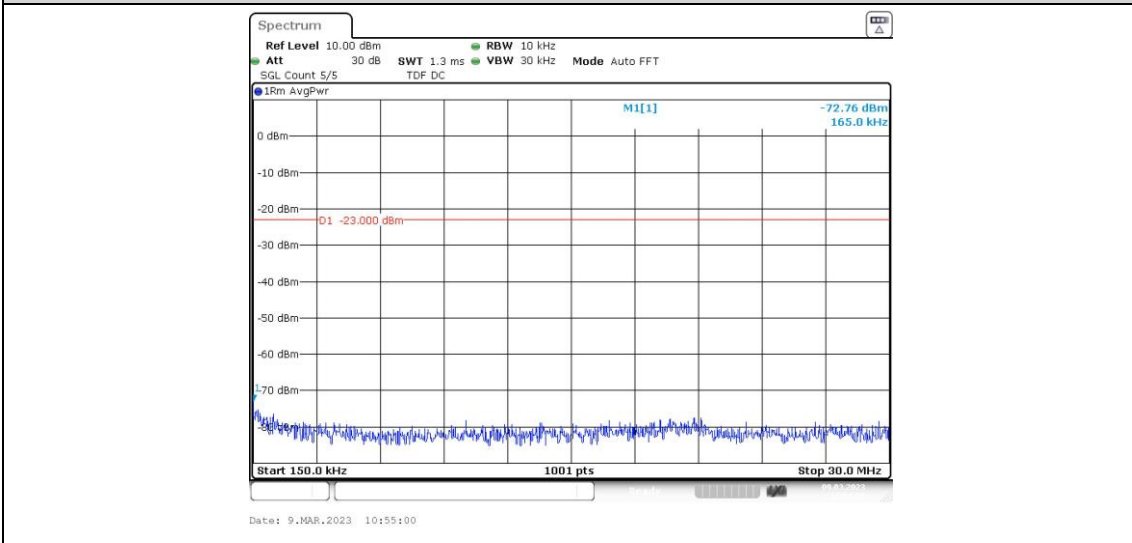

Band26-3MHz-QPSK-26705-1RB#0-Range2:0.15~30MHz