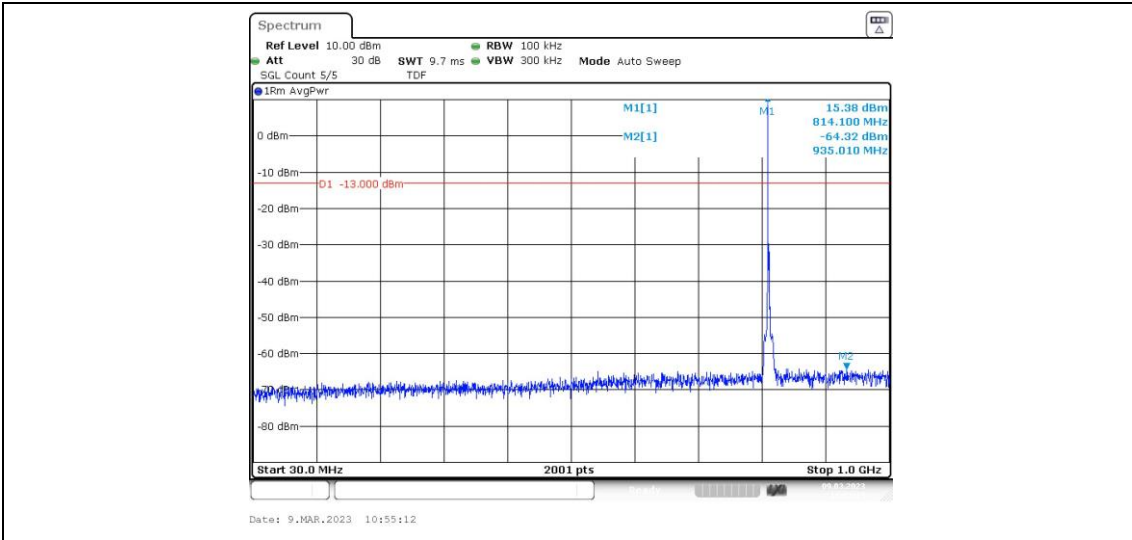

Band26-3MHz-QPSK-26705-1RB#0-Range3:30~1000MHz