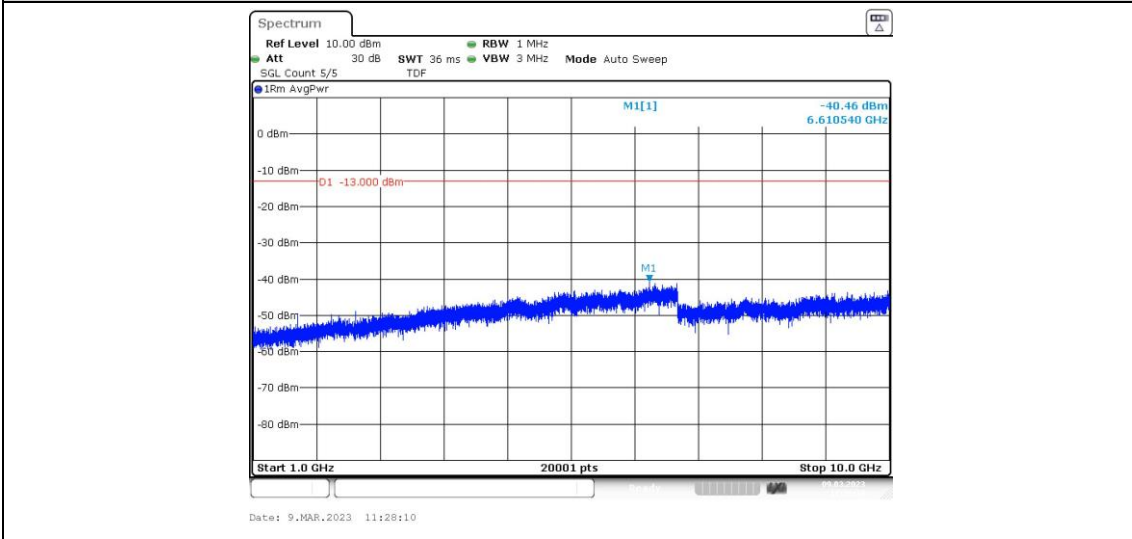

Band26-5MHz-QPSK-26740-1RB#0-Range1:0.009~0.15MHz