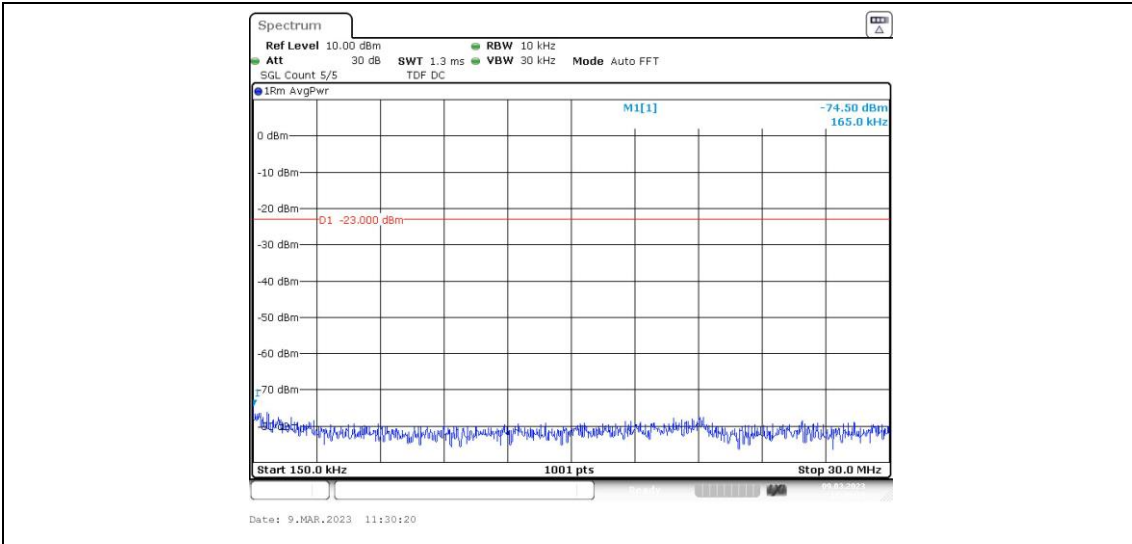

Band26-5MHz-16QAM-26740-1RB#0-Range3:30~1000MHz