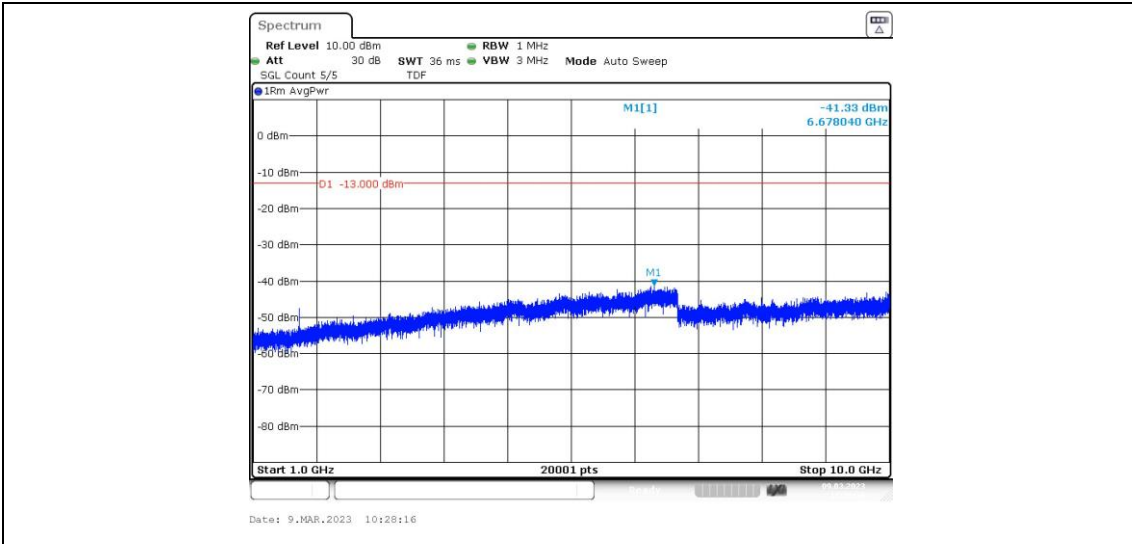

Band26-1.4MHz-16QAM-26783-1RB#0-Range1:0.009~0.15MHz

Band26-1.4MHz-16QAM-26783-1RB#0-Range2:0.15~30MHz

Band26-1.4MHz-16QAM-26783-1RB#0-Range3:30~1000MHz

Band26-1.4MHz-16QAM-26783-1RB#0-Range4:1000~10000MHz