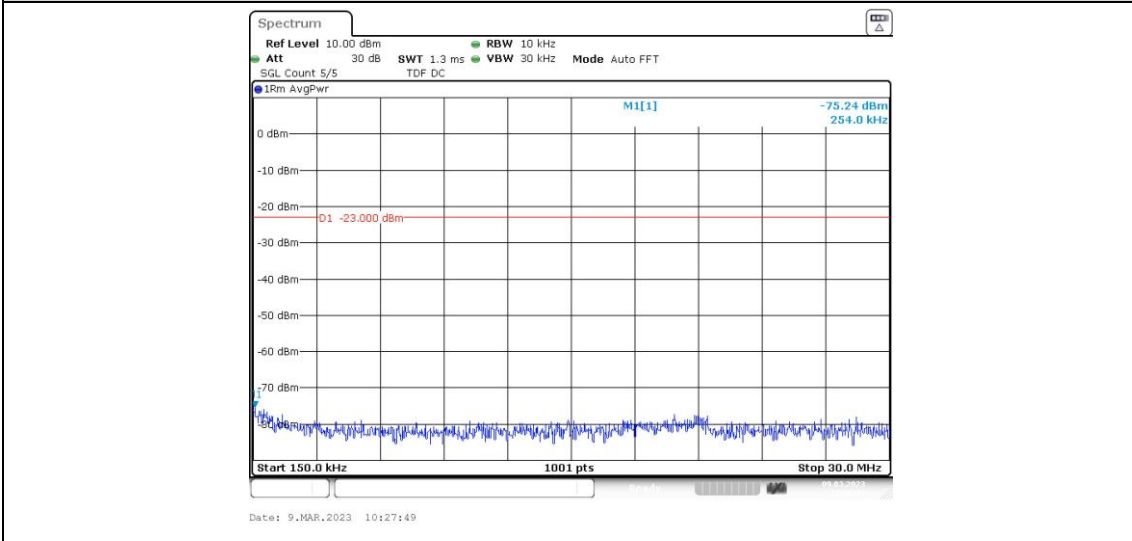

Band26-1.4MHz-16QAM-26783-1RB#0-Range2:0.15~30MHz