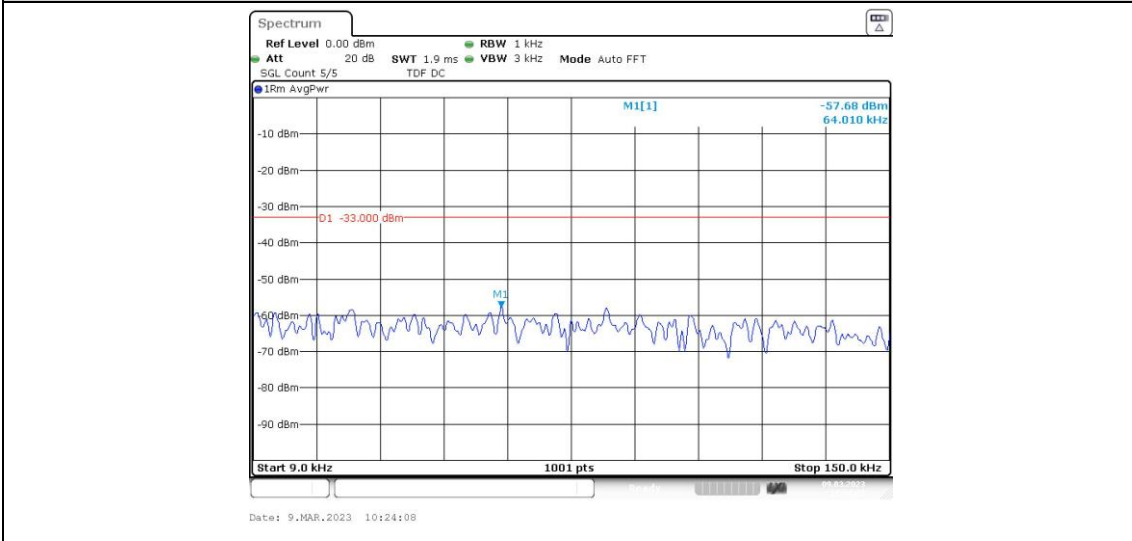

Band26-1.4MHz-16QAM-26697-1RB#0-Range1:0.009~0.15MHz