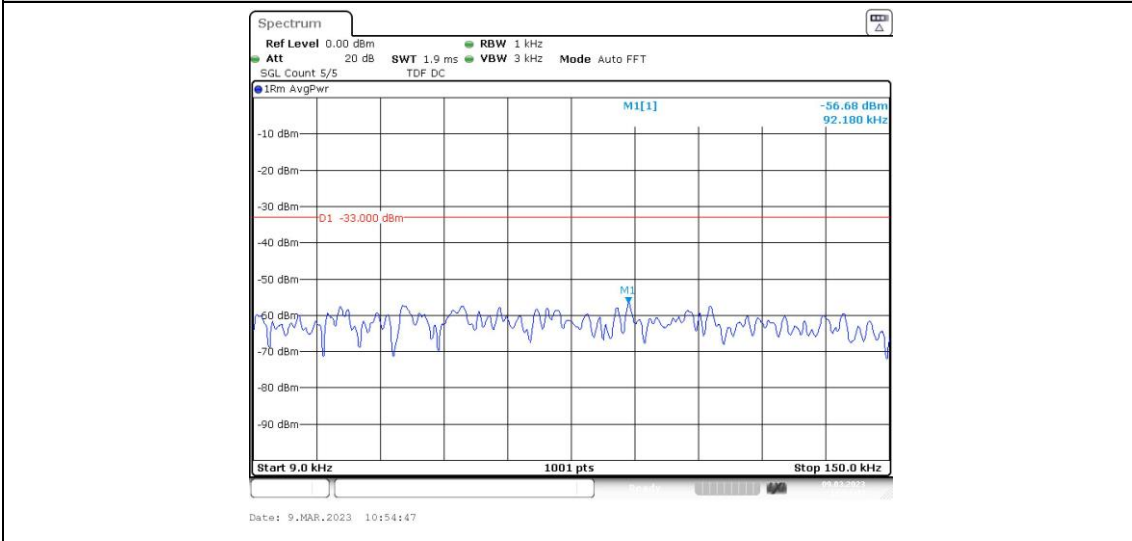

Band26-3MHz-QPSK-26705-1RB#0-Range1:0.009~0.15MHz