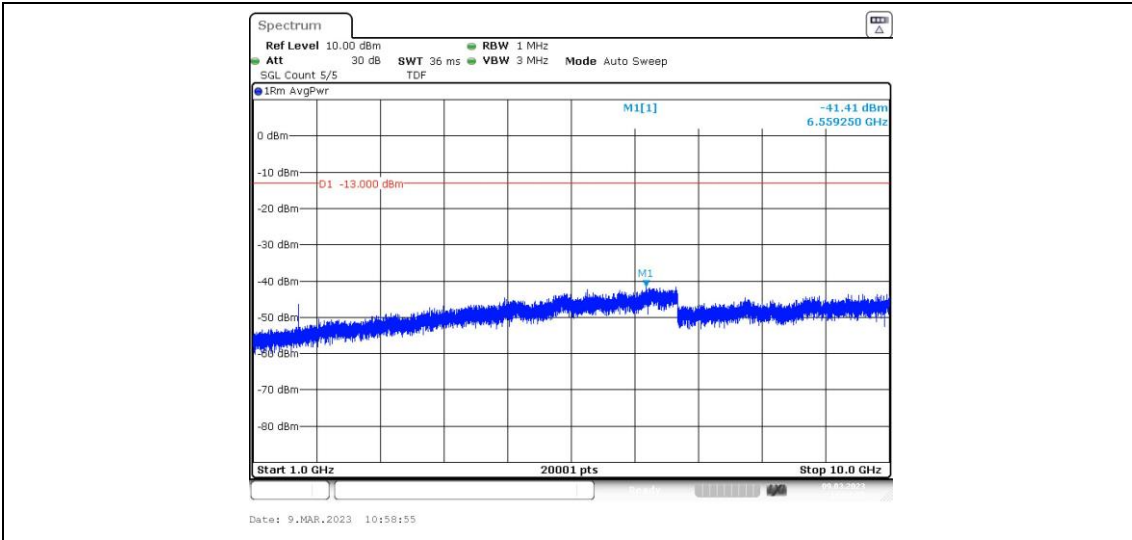

Band26-3MHz-16QAM-26705-1RB#0-Range1:0.009~0.15MHz