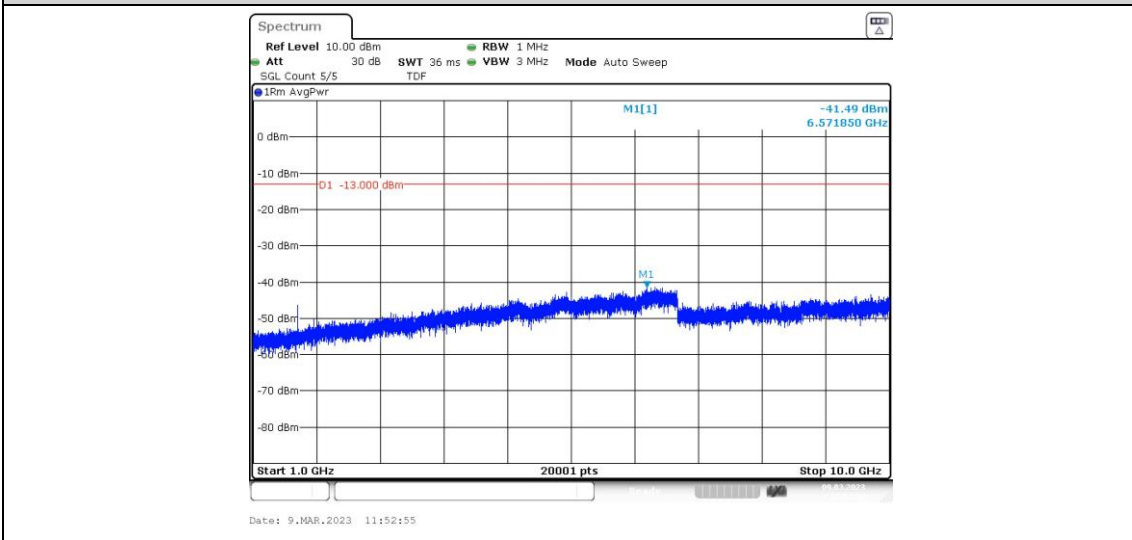

Band26-10MHz-16QAM-26740-1RB#0-Range1:0.009~0.15MHz