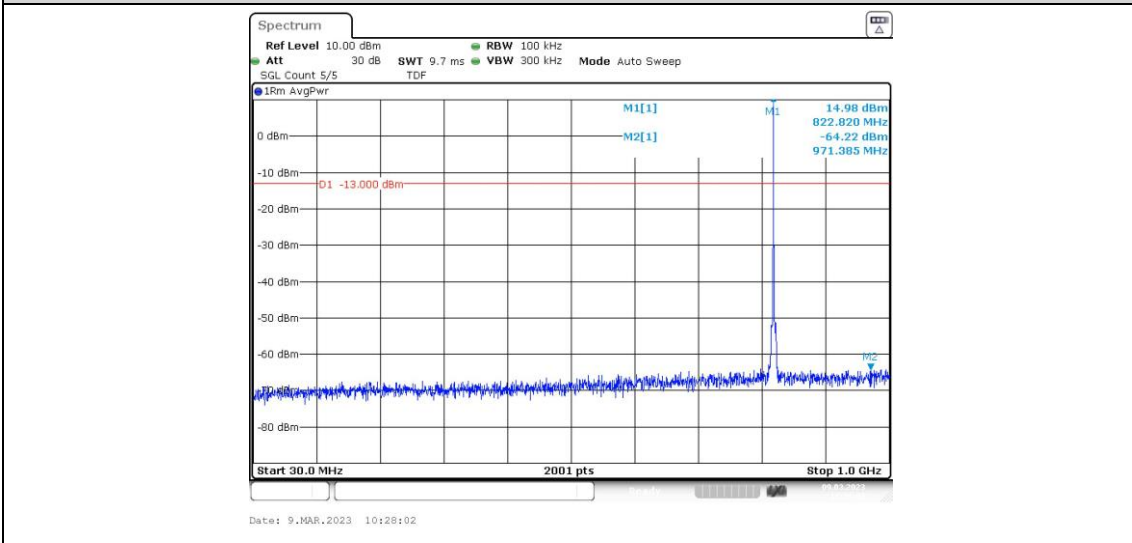

Band26-1.4MHz-16QAM-26783-1RB#0-Range3:30~1000MHz