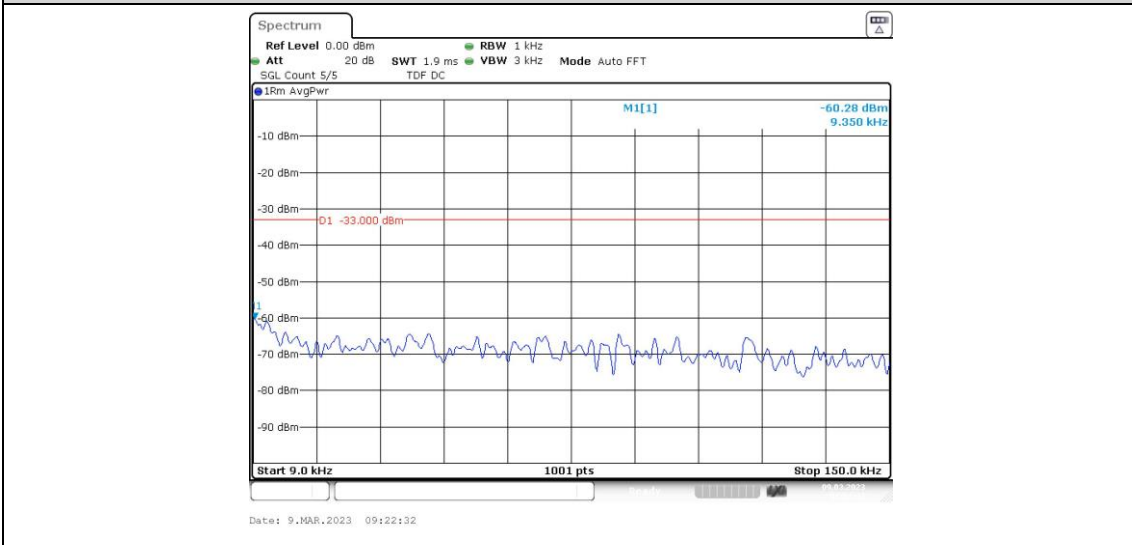

Band25-15MHz-16QAM-26615-1RB#0-Range1:0.009~0.15MHz