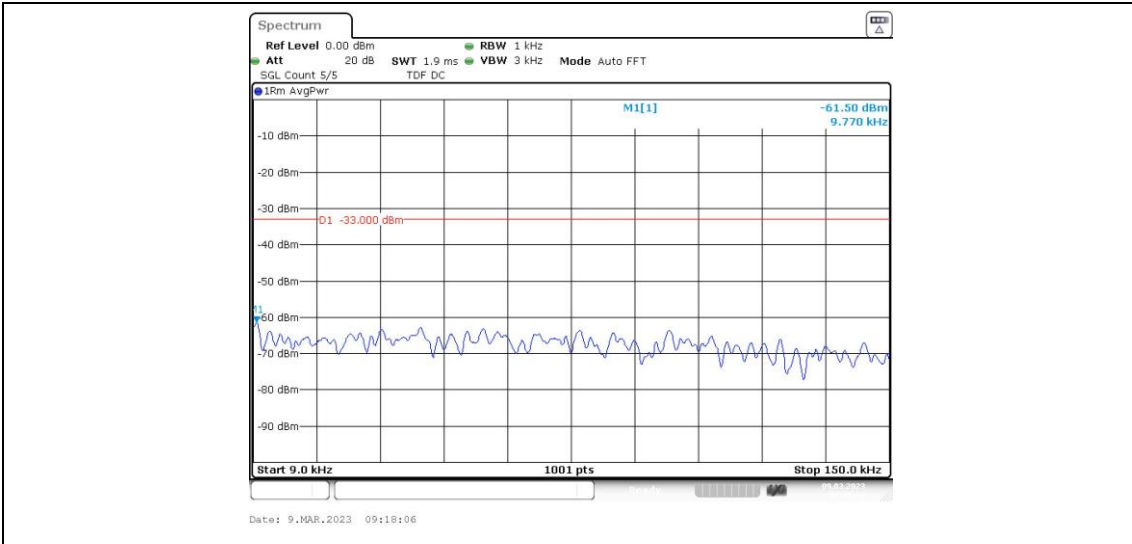

Band25-15MHz-QPSK-26115-1RB#0-Range1:0.009~0.15MHz