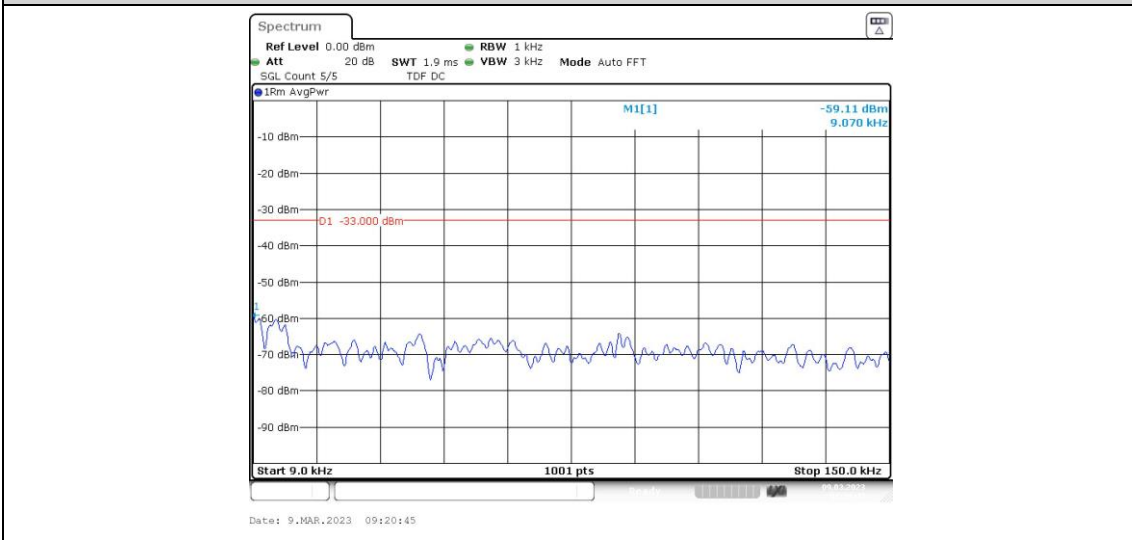

Band25-15MHz-16QAM-26365-1RB#0-Range1:0.009~0.15MHz