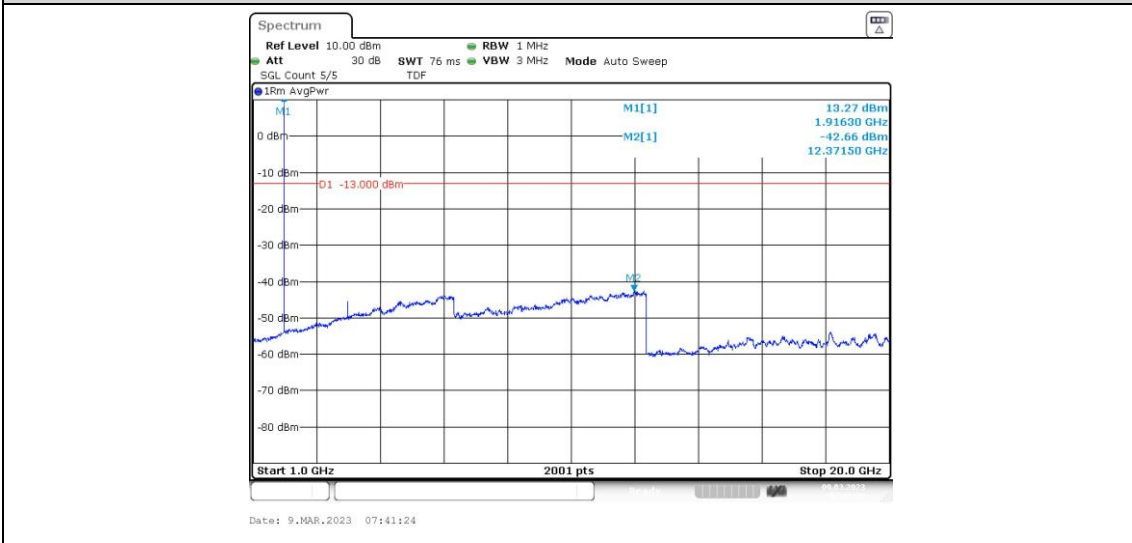

Band25-5MHz-QPSK-26065-1RB#0-Range1:0.009~0.15MHz