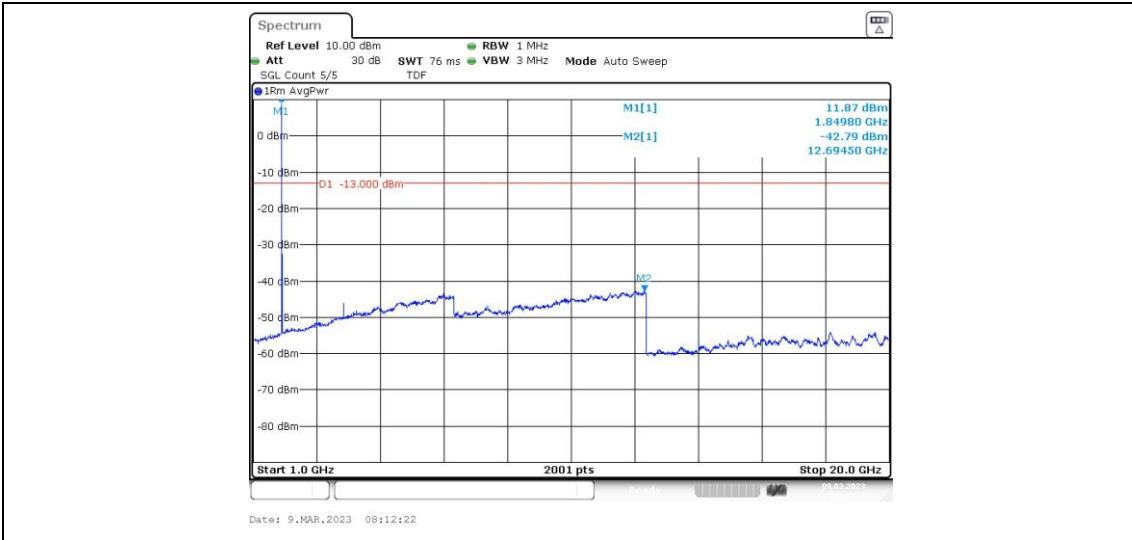

Band25-5MHz-16QAM-26365-1RB#0-Range1:0.009~0.15MHz