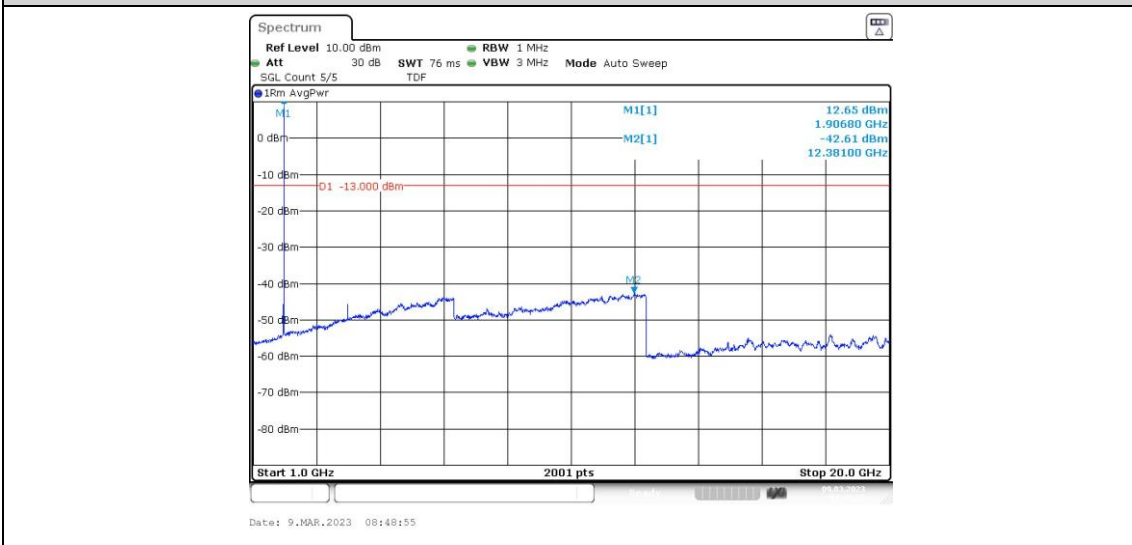

Band25-10MHz-16QAM-26090-1RB#0-Range1:0.009~0.15MHz