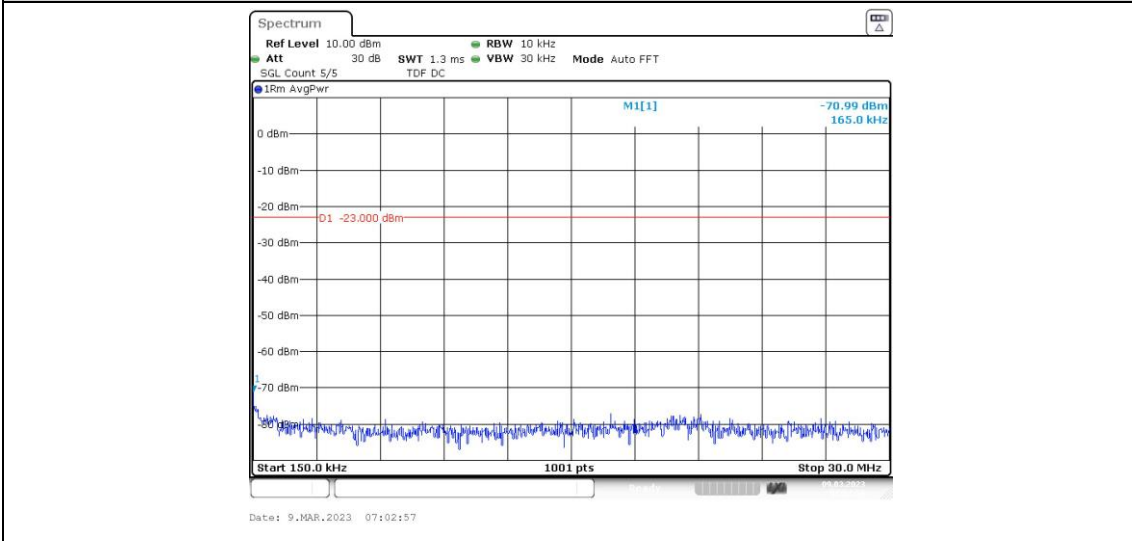

Band25-1.4MHz-QPSK-26047-1RB#0-Range3:30~1000MHz