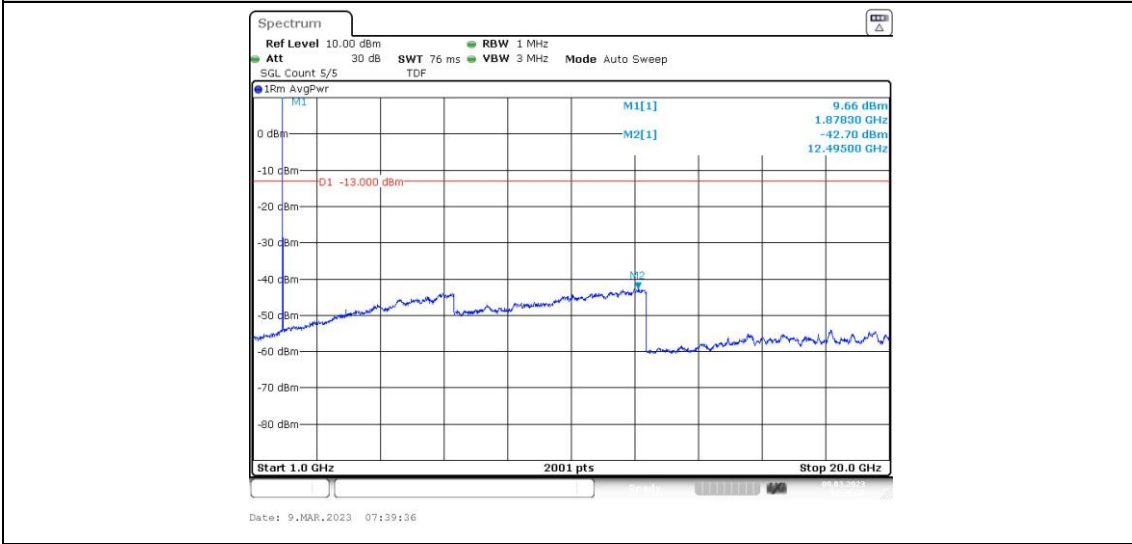

Band25-3MHz-16QAM-26675-1RB#0-Range1:0.009~0.15MHz