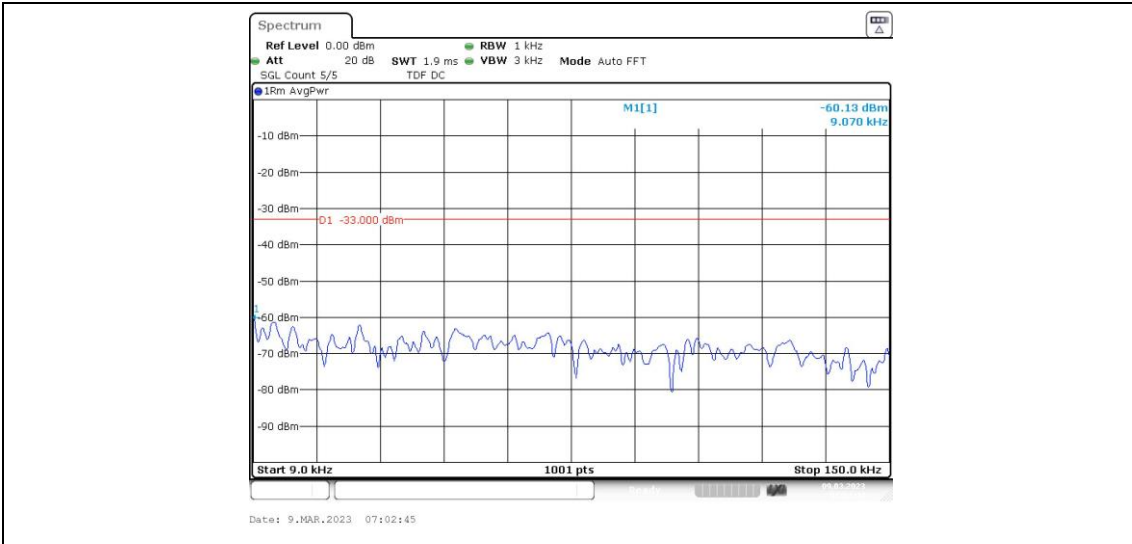

Band25-1.4MHz-QPSK-26047-1RB#0-Range2:0.15~30MHz