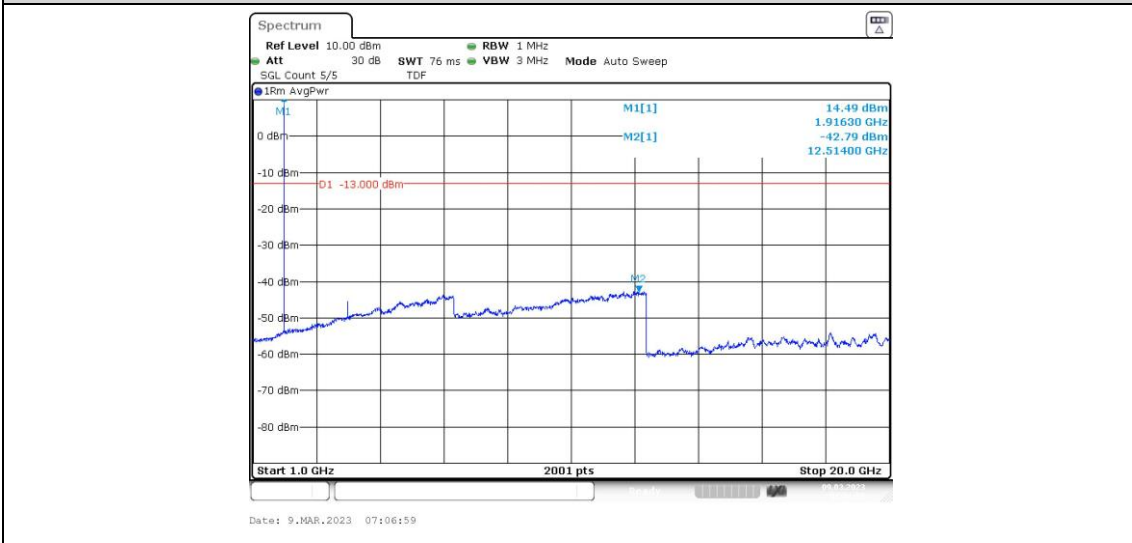

Band25-1.4MHz-16QAM-26047-1RB#0-Range1:0.009~0.15MHz