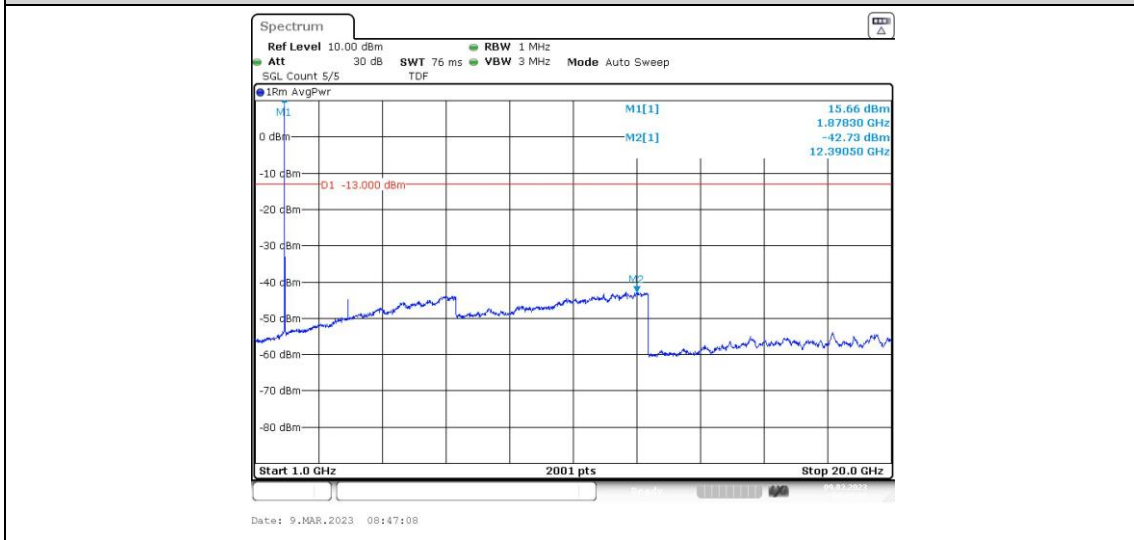

Band25-10MHz-QPSK-26640-1RB#0-Range1:0.009~0.15MHz