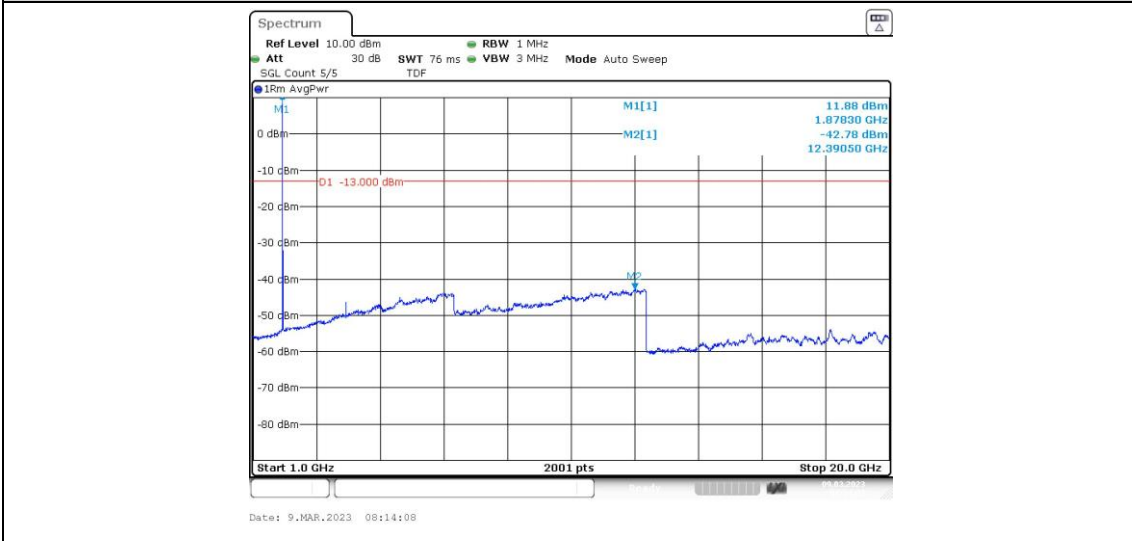

Band25-5MHz-16QAM-26665-1RB#0-Range1:0.009~0.15MHz