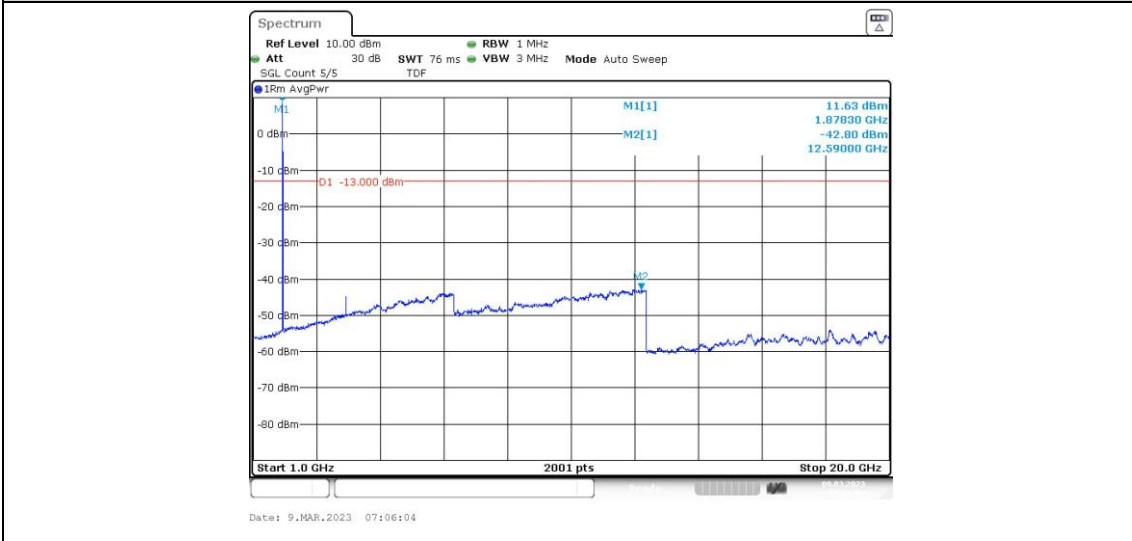

Band25-1.4MHz-16QAM-26683-1RB#0-Range1:0.009~0.15MHz