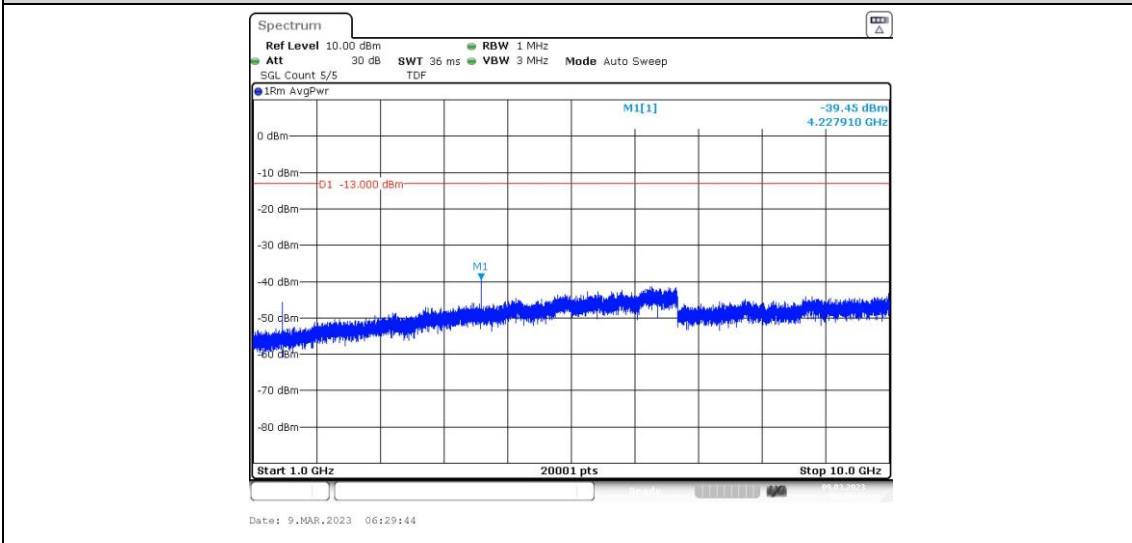

Band17-10MHz-QPSK-23790-1RB#0-Range2:0.15~30MHz

Band17-10MHz-QPSK-23790-1RB#0-Range3:30~1000MHz

Band17-10MHz-QPSK-23790-1RB#0-Range4:1000~10000MHz

Band17-10MHz-QPSK-23800-1RB#0-Range1:0.009~0.15MHz

Band17-10MHz-QPSK-23800-1RB#0-Range2:0.15~30MHz

Band17-10MHz-QPSK-23800-1RB#0-Range3:30~1000MHz

Band17-10MHz-QPSK-23800-1RB#0-Range4:1000~10000MHz

Band17-10MHz-16QAM-23780-1RB#0-Range1:0.009~0.15MHz

Band17-10MHz-16QAM-23780-1RB#0-Range2:0.15~30MHz

Band17-10MHz-16QAM-23780-1RB#0-Range3:30~1000MHz

Band17-10MHz-16QAM-23780-1RB#0-Range4:1000~10000MHz

Band17-10MHz-16QAM-23790-1RB#0-Range1:0.009~0.15MHz

Band17-10MHz-16QAM-23800-1RB#0-Range1:0.009~0.15MHz

Band17-10MHz-16QAM-23800-1RB#0-Range2:0.15~30MHz