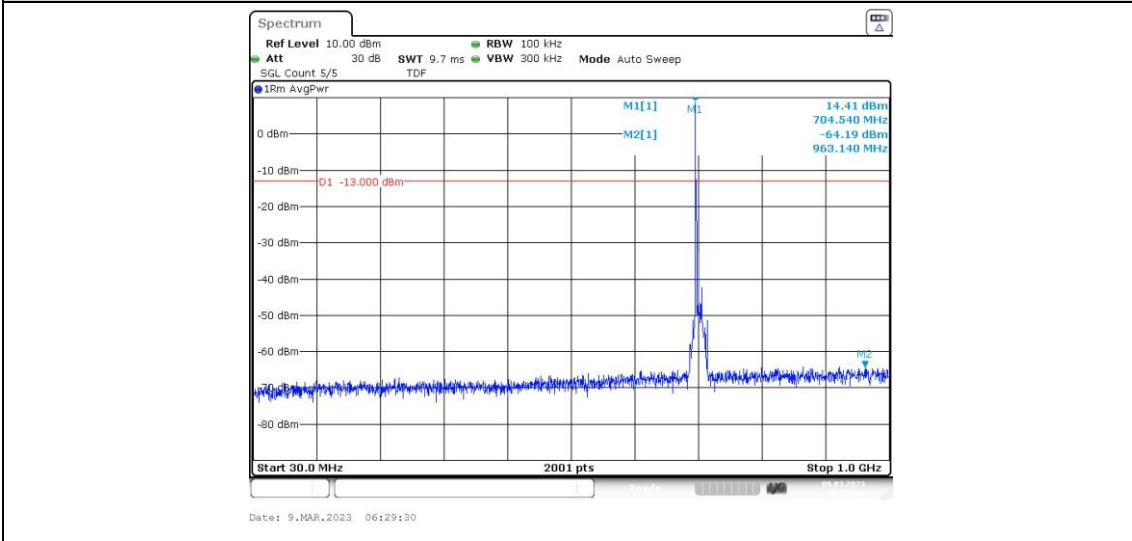

Band17-10MHz-QPSK-23790-1RB#0-Range2:0.15~30MHz

Band17-10MHz-QPSK-23790-1RB#0-Range3:30~1000MHz

Band17-10MHz-QPSK-23790-1RB#0-Range4:1000~10000MHz

Band17-10MHz-QPSK-23800-1RB#0-Range1:0.009~0.15MHz

Band17-10MHz-QPSK-23800-1RB#0-Range2:0.15~30MHz

Band17-10MHz-QPSK-23800-1RB#0-Range3:30~1000MHz

Band17-10MHz-QPSK-23800-1RB#0-Range4:1000~10000MHz

Band17-10MHz-16QAM-23780-1RB#0-Range1:0.009~0.15MHz

Band17-10MHz-16QAM-23780-1RB#0-Range2:0.15~30MHz

Band17-10MHz-16QAM-23780-1RB#0-Range3:30~1000MHz

Band17-10MHz-16QAM-23780-1RB#0-Range4:1000~10000MHz

Band17-10MHz-16QAM-23790-1RB#0-Range1:0.009~0.15MHz

Band17-10MHz-16QAM-23800-1RB#0-Range1:0.009~0.15MHz

Band17-10MHz-16QAM-23800-1RB#0-Range2:0.15~30MHz