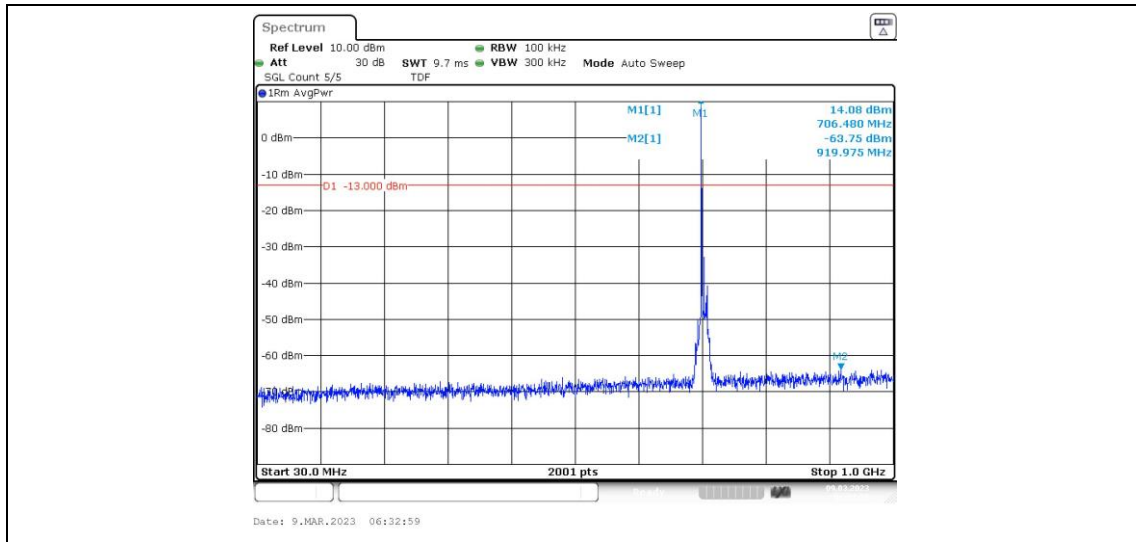

Band17-10MHz-16QAM-23800-1RB#0-Range3:30~1000MHz