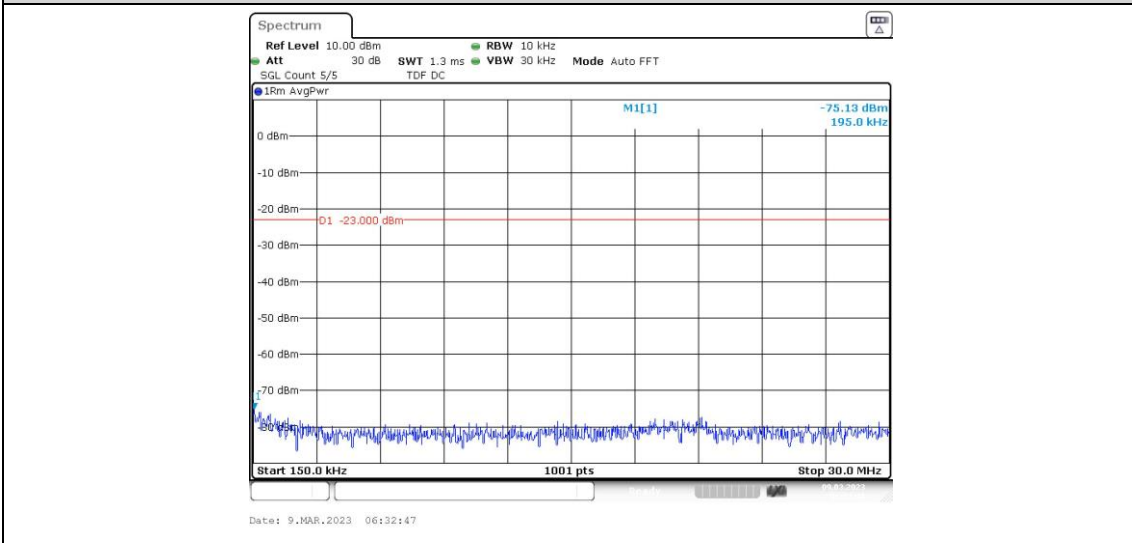

Band17-10MHz-16QAM-23780-1RB#0-Range4:1000~10000MHz

Band17-10MHz-16QAM-23790-1RB#0-Range1:0.009~0.15MHz

Band17-10MHz-16QAM-23800-1RB#0-Range1:0.009~0.15MHz

Band17-10MHz-16QAM-23800-1RB#0-Range2:0.15~30MHz