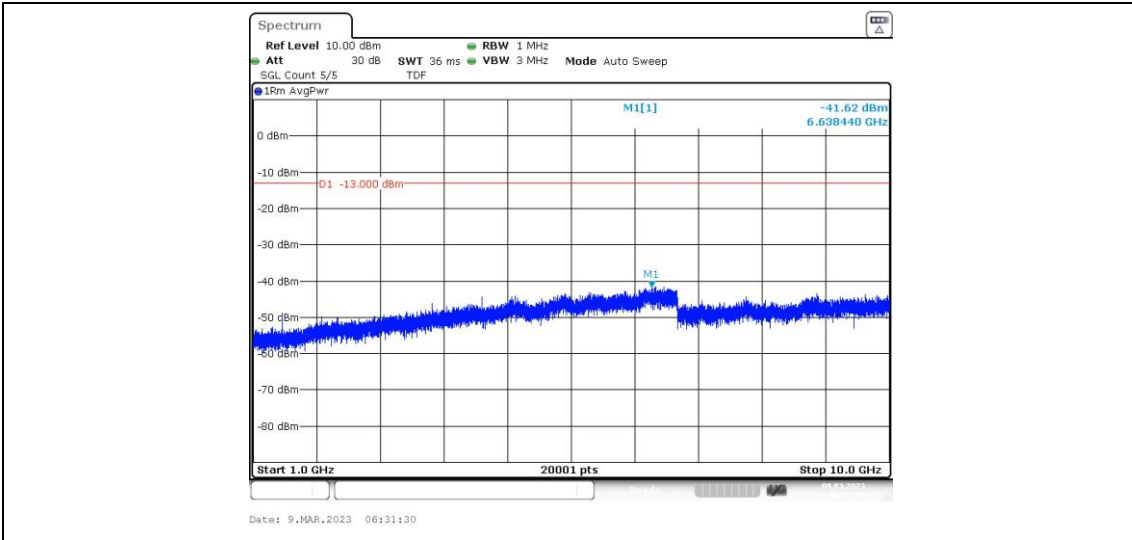

Band17-10MHz-QPSK-23790-1RB#0-Range2:0.15~30MHz

Band17-10MHz-QPSK-23790-1RB#0-Range3:30~1000MHz

Band17-10MHz-QPSK-23790-1RB#0-Range4:1000~10000MHz

Band17-10MHz-QPSK-23800-1RB#0-Range1:0.009~0.15MHz

Band17-10MHz-QPSK-23800-1RB#0-Range2:0.15~30MHz

Band17-10MHz-QPSK-23800-1RB#0-Range3:30~1000MHz

Band17-10MHz-QPSK-23800-1RB#0-Range4:1000~10000MHz

Band17-10MHz-16QAM-23780-1RB#0-Range1:0.009~0.15MHz

Band17-10MHz-16QAM-23780-1RB#0-Range2:0.15~30MHz

Band17-10MHz-16QAM-23780-1RB#0-Range3:30~1000MHz

Band17-10MHz-16QAM-23780-1RB#0-Range4:1000~10000MHz

Band17-10MHz-16QAM-23790-1RB#0-Range1:0.009~0.15MHz

Band17-10MHz-16QAM-23800-1RB#0-Range1:0.009~0.15MHz

Band17-10MHz-16QAM-23800-1RB#0-Range2:0.15~30MHz