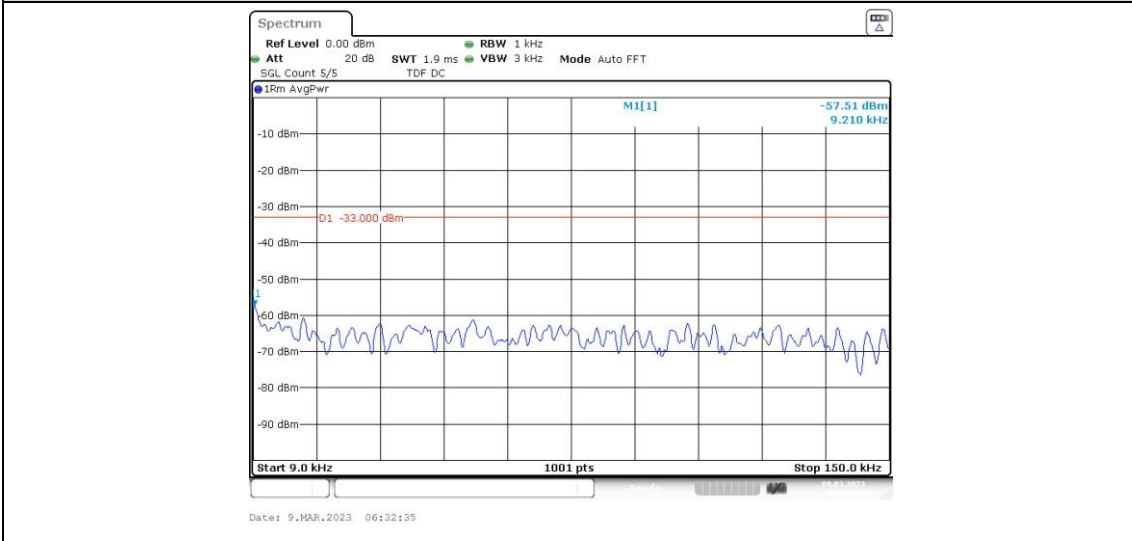

Band17-10MHz-16QAM-23780-1RB#0-Range4:1000~10000MHz

Band17-10MHz-16QAM-23790-1RB#0-Range1:0.009~0.15MHz

Band17-10MHz-16QAM-23800-1RB#0-Range1:0.009~0.15MHz

Band17-10MHz-16QAM-23800-1RB#0-Range2:0.15~30MHz