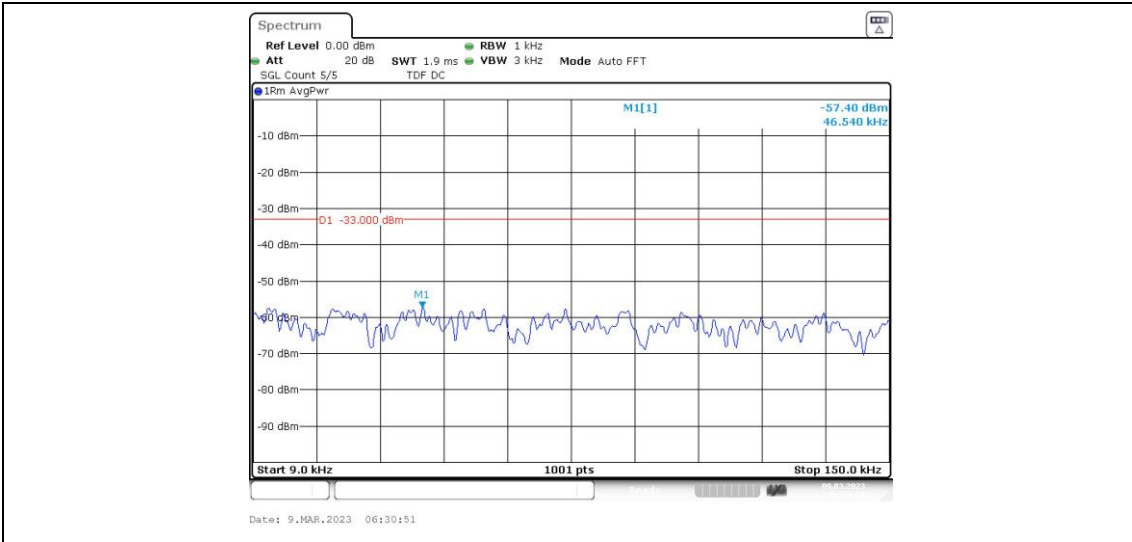

Band17-10MHz-QPSK-23790-1RB#0-Range2:0.15~30MHz

Band17-10MHz-QPSK-23790-1RB#0-Range3:30~1000MHz

Band17-10MHz-QPSK-23790-1RB#0-Range4:1000~10000MHz

Band17-10MHz-QPSK-23800-1RB#0-Range1:0.009~0.15MHz

Band17-10MHz-QPSK-23800-1RB#0-Range2:0.15~30MHz

Band17-10MHz-QPSK-23800-1RB#0-Range3:30~1000MHz

Band17-10MHz-QPSK-23800-1RB#0-Range4:1000~10000MHz

Band17-10MHz-16QAM-23780-1RB#0-Range1:0.009~0.15MHz

Band17-10MHz-16QAM-23780-1RB#0-Range2:0.15~30MHz

Band17-10MHz-16QAM-23780-1RB#0-Range3:30~1000MHz

Band17-10MHz-16QAM-23780-1RB#0-Range4:1000~10000MHz

Band17-10MHz-16QAM-23790-1RB#0-Range1:0.009~0.15MHz

Band17-10MHz-16QAM-23800-1RB#0-Range1:0.009~0.15MHz

Band17-10MHz-16QAM-23800-1RB#0-Range2:0.15~30MHz