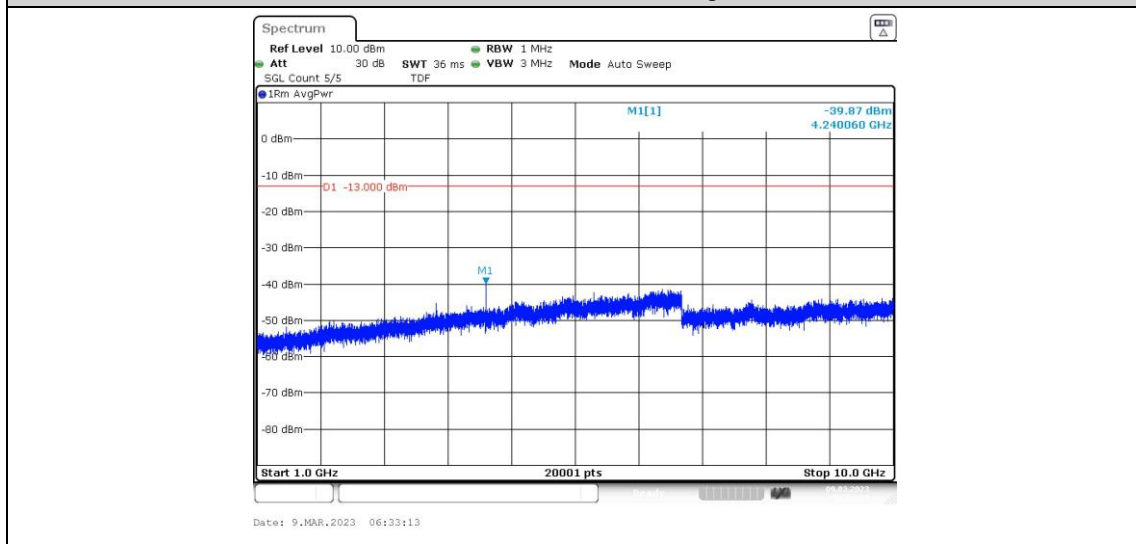

Band17-10MHz-16QAM-23800-1RB#0-Range4:1000~10000MHz