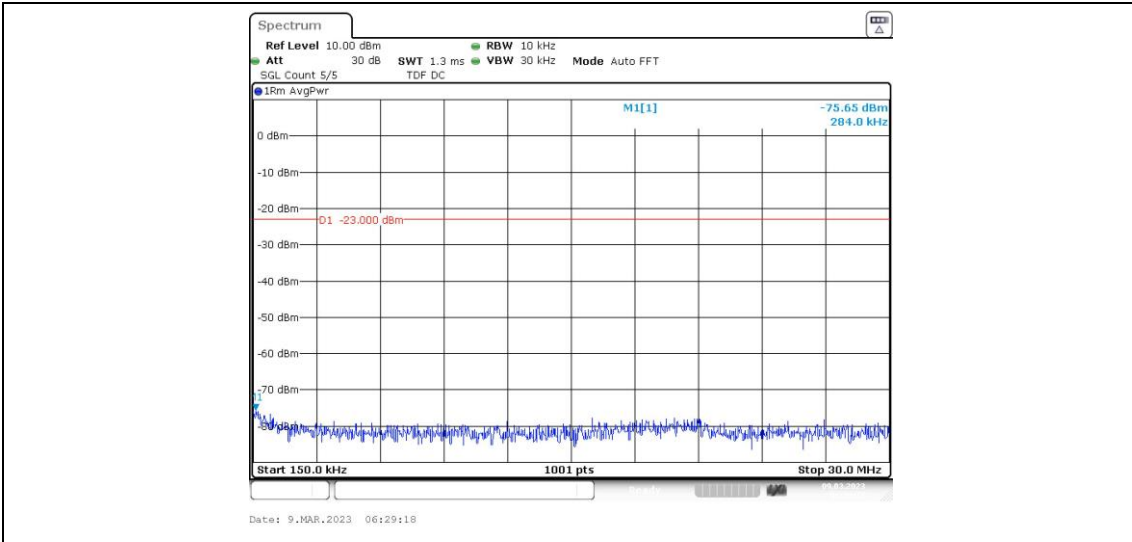

Band17-10MHz-QPSK-23790-1RB#0-Range2:0.15~30MHz

Band17-10MHz-QPSK-23790-1RB#0-Range3:30~1000MHz

Band17-10MHz-QPSK-23790-1RB#0-Range4:1000~10000MHz

Band17-10MHz-QPSK-23800-1RB#0-Range1:0.009~0.15MHz

Band17-10MHz-QPSK-23800-1RB#0-Range2:0.15~30MHz

Band17-10MHz-QPSK-23800-1RB#0-Range3:30~1000MHz

Band17-10MHz-QPSK-23800-1RB#0-Range4:1000~10000MHz

Band17-10MHz-16QAM-23780-1RB#0-Range1:0.009~0.15MHz

Band17-10MHz-16QAM-23780-1RB#0-Range2:0.15~30MHz

Band17-10MHz-16QAM-23780-1RB#0-Range3:30~1000MHz

Band17-10MHz-16QAM-23780-1RB#0-Range4:1000~10000MHz

Band17-10MHz-16QAM-23790-1RB#0-Range1:0.009~0.15MHz

Band17-10MHz-16QAM-23800-1RB#0-Range1:0.009~0.15MHz

Band17-10MHz-16QAM-23800-1RB#0-Range2:0.15~30MHz