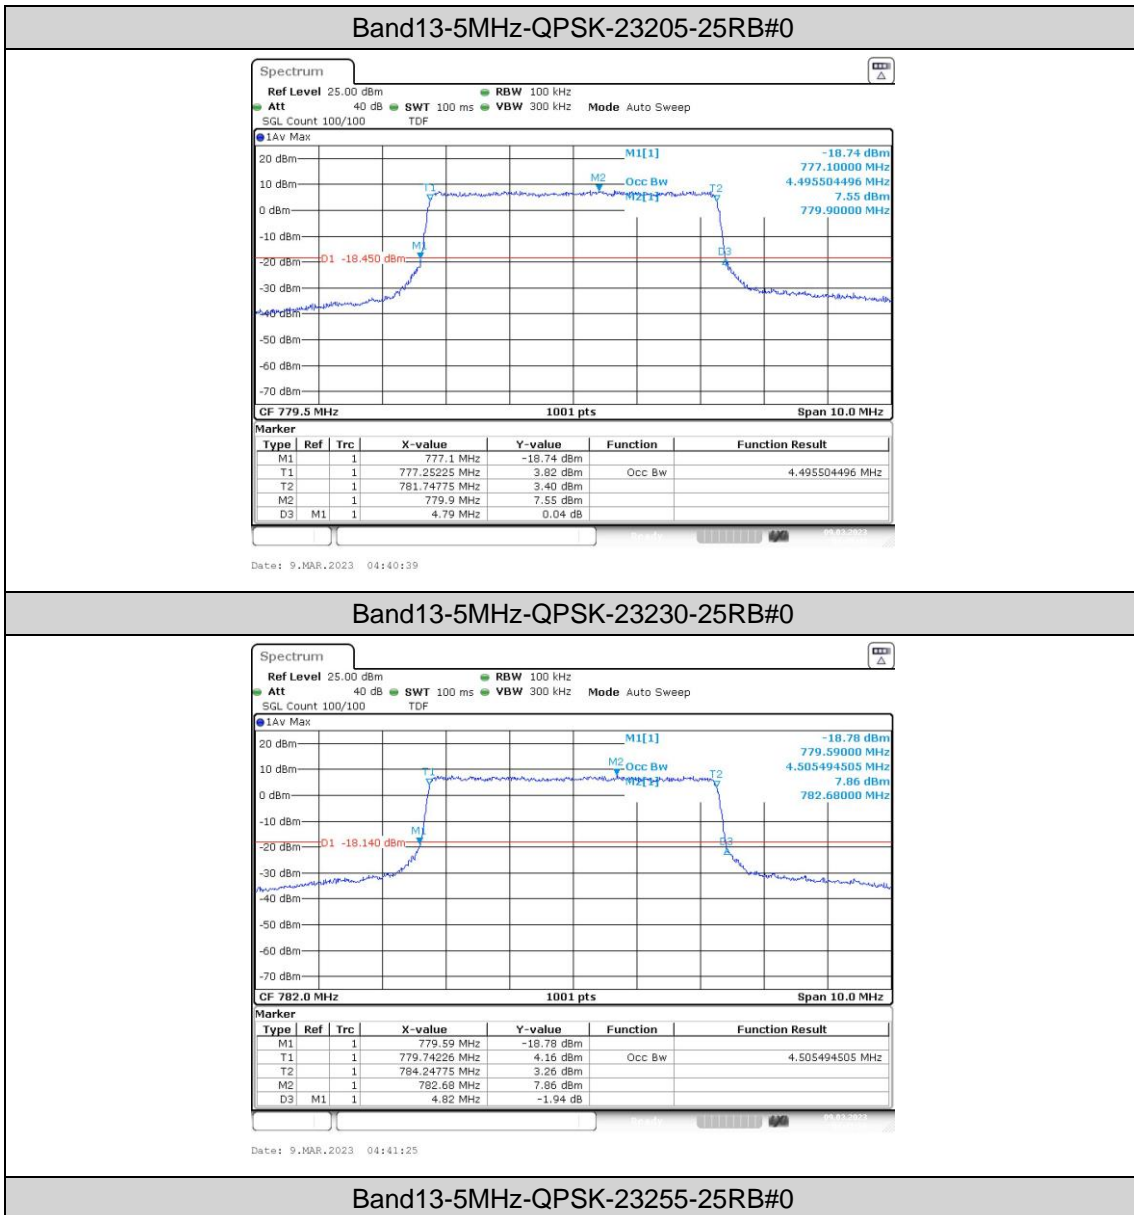

Test Graphs