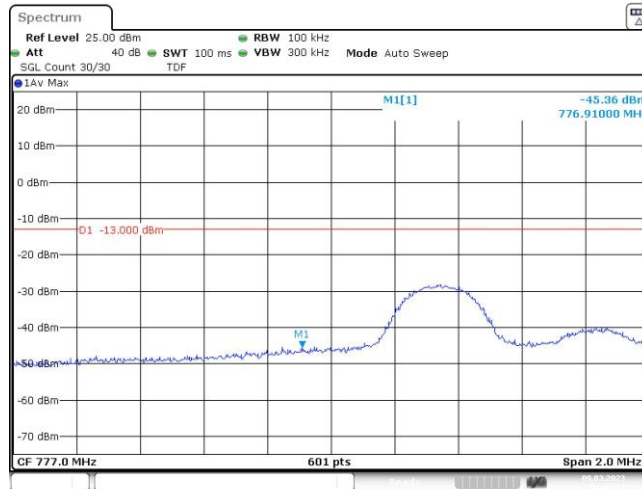

Band13-5MHz-QPSK-23205-1RB#24

Date: 9.MAR.2023 04:43:31