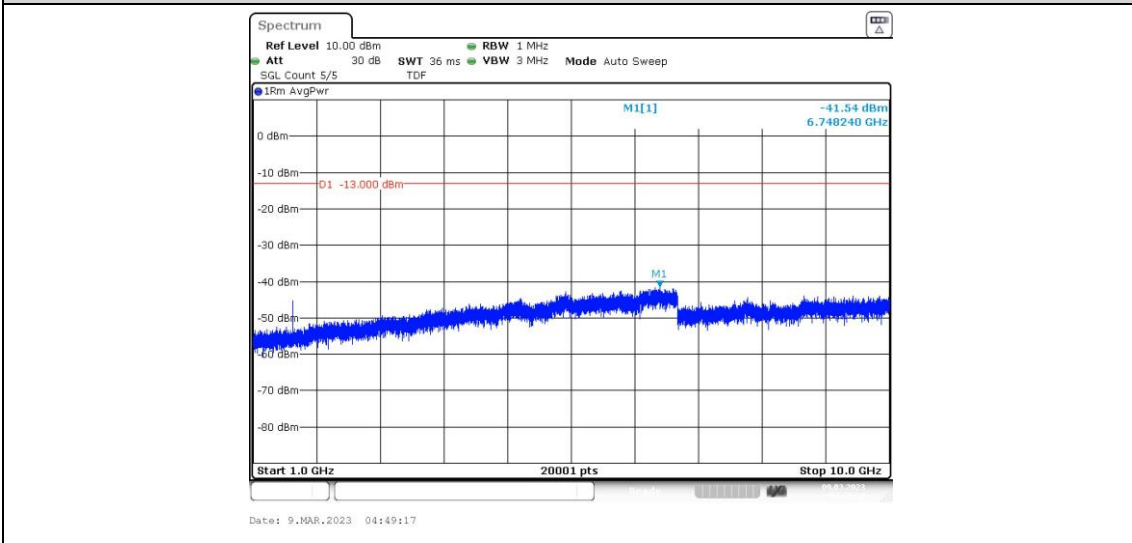

Band13-5MHz-16QAM-23230-1RB#0-Range4:1000~10000MHz