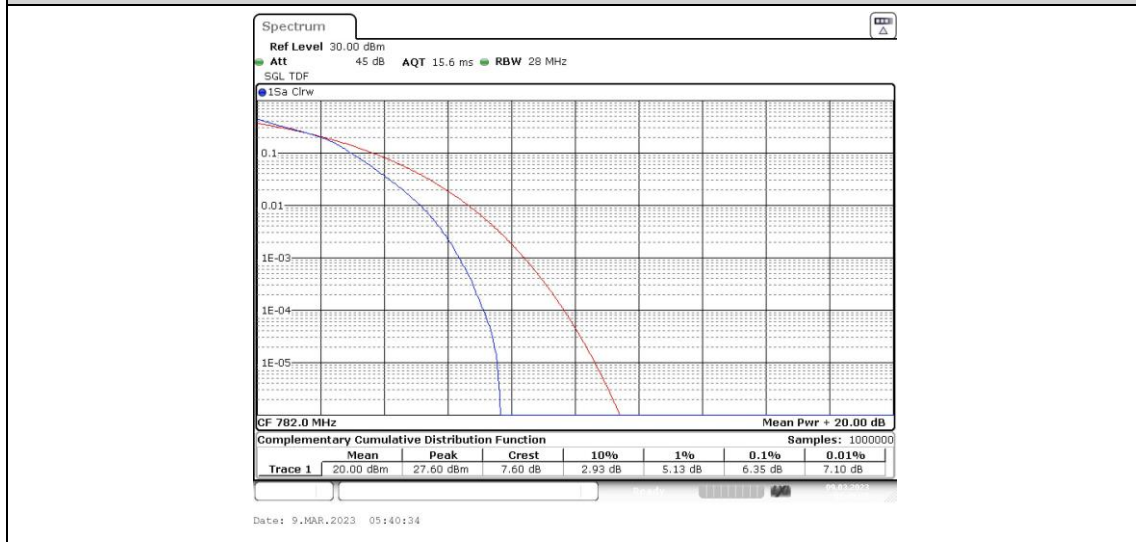

Band13-5MHz-16QAM-23255-1RB#0

Band13-5MHz-16QAM-23255-25RB#0

Band13-10MHz-QPSK-23230-1RB#0

Band13-10MHz-QPSK-23230-50RB#0

Band13-10MHz-16QAM-23230-1RB#0

Band13-10MHz-16QAM-23230-50RB#0

Appendix C: 26dB Bandwidth and Occupied Bandwidth