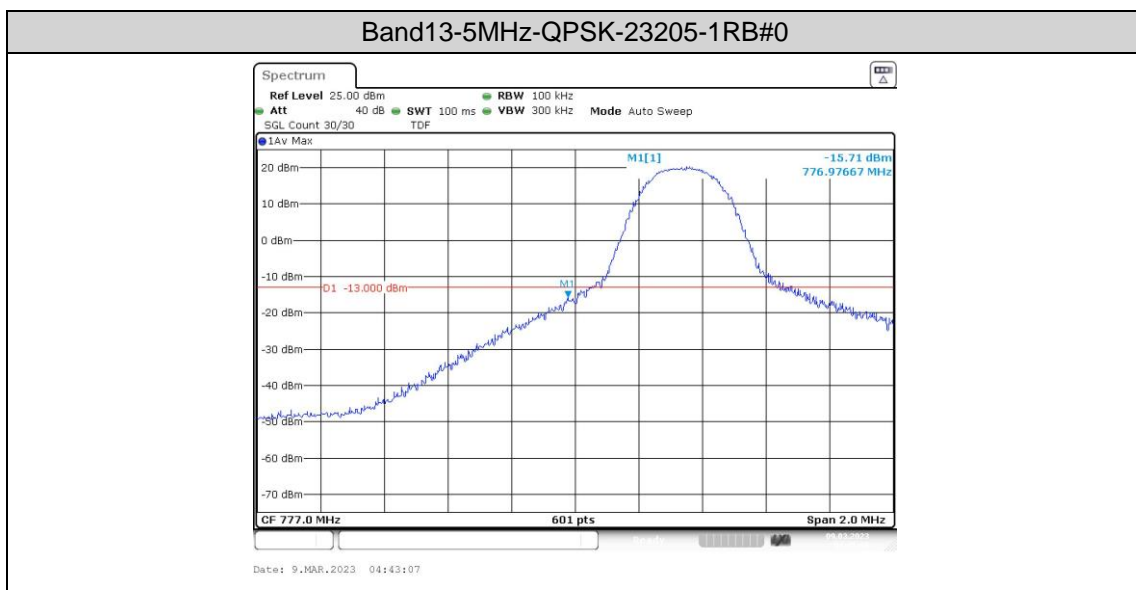

Appendix D: Band Edge

Test Result

Band	Bandwidth	Modulation	Channel	RB Configuration	Result(dBm)	Verdict
Band13	5MHz	QPSK	23205	1RB#0	-15.71	PASS
Band13	5MHz	QPSK	23205	1RB#24	-45.36	PASS
Band13	5MHz	QPSK	23205	25RB#0	-25.47	PASS
Band13	5MHz	QPSK	23255	1RB#0	-45.34	PASS
Band13	5MHz	QPSK	23255	1RB#24	-14.77	PASS
Band13	5MHz	QPSK	23255	25RB#0	-25.22	PASS
Band13	5MHz	16QAM	23205	1RB#0	-15.29	PASS
Band13	5MHz	16QAM	23205	1RB#24	-45.29	PASS
Band13	5MHz	16QAM	23205	25RB#0	-26.69	PASS
Band13	5MHz	16QAM	23255	1RB#0	-44.98	PASS
Band13	5MHz	16QAM	23255	1RB#24	-14.73	PASS
Band13	5MHz	16QAM	23255	25RB#0	-26.78	PASS
Band13	10MHz	QPSK	23230	1RB#0	-21.32,-45.21	PASS
Band13	10MHz	QPSK	23230	1RB#49	-45.23,-22.05	PASS
Band13	10MHz	QPSK	23230	50RB#0	-29.29,-29.41	PASS
Band13	10MHz	16QAM	23230	1RB#0	-21.99,-45.51	PASS
Band13	10MHz	16QAM	23230	1RB#49	-45.11,-21.76	PASS
Band13	10MHz	16QAM	23230	50RB#0	-30.94,-30.16	PASS

Test Graphs