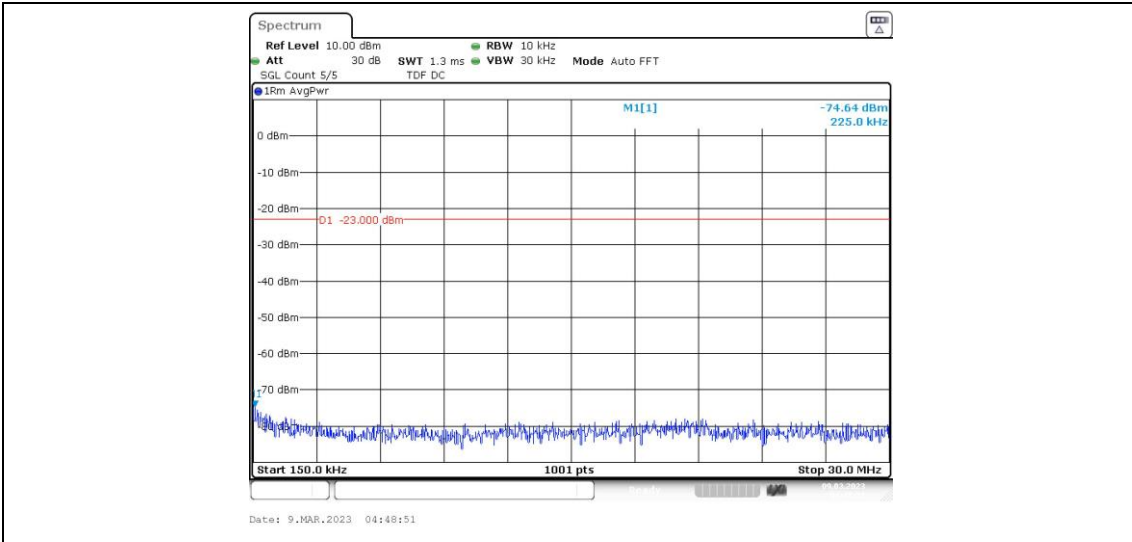

Band13-5MHz-16QAM-23230-1RB#0-Range2:0.15~30MHz