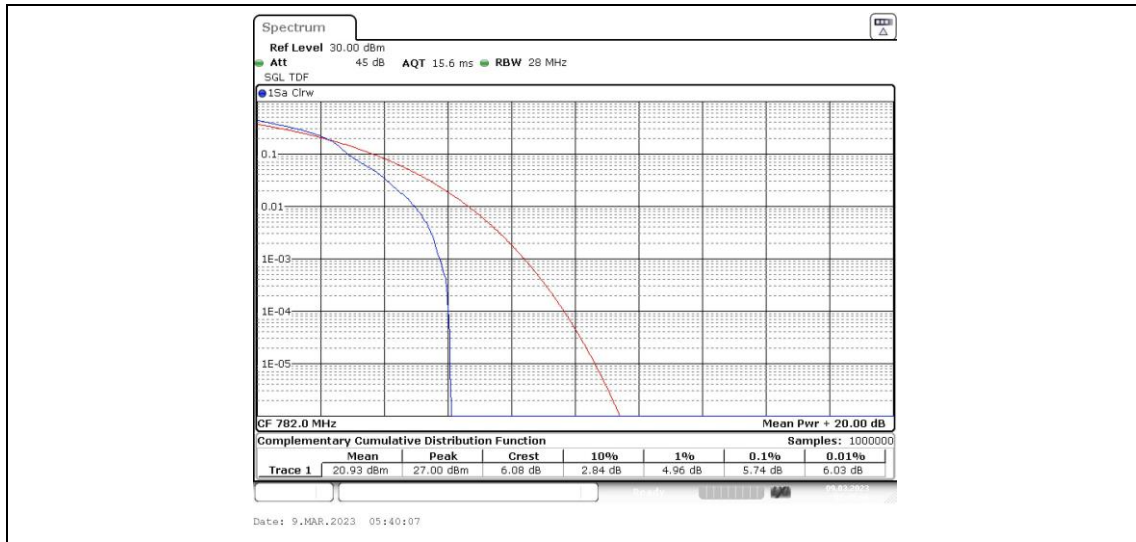

Band13-5MHz-16QAM-23255-1RB#0

Band13-5MHz-16QAM-23255-25RB#0

Band13-10MHz-QPSK-23230-1RB#0

Band13-10MHz-QPSK-23230-50RB#0

Band13-10MHz-16QAM-23230-1RB#0

Band13-10MHz-16QAM-23230-50RB#0

Appendix C: 26dB Bandwidth and Occupied Bandwidth