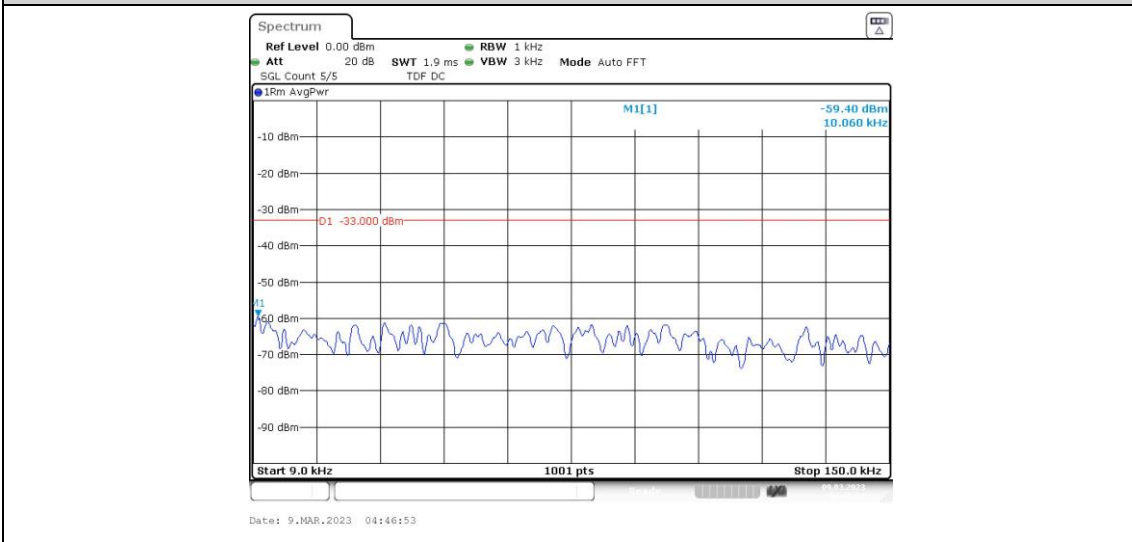

Band13-5MHz-16QAM-23205-1RB#0-Range1:0.009~0.15MHz