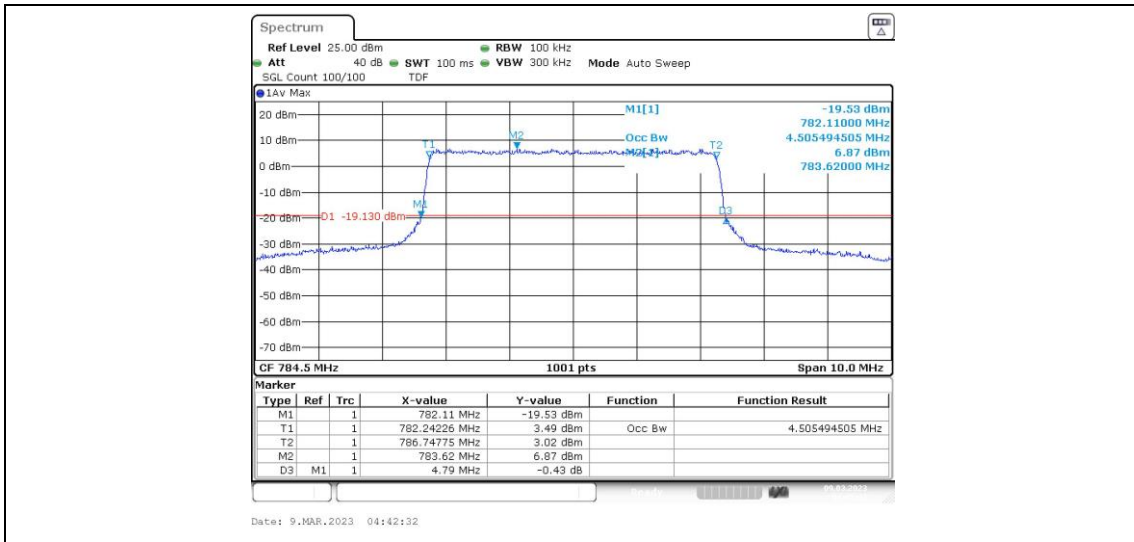

Band13-5MHz-16QAM-23255-25RB#0