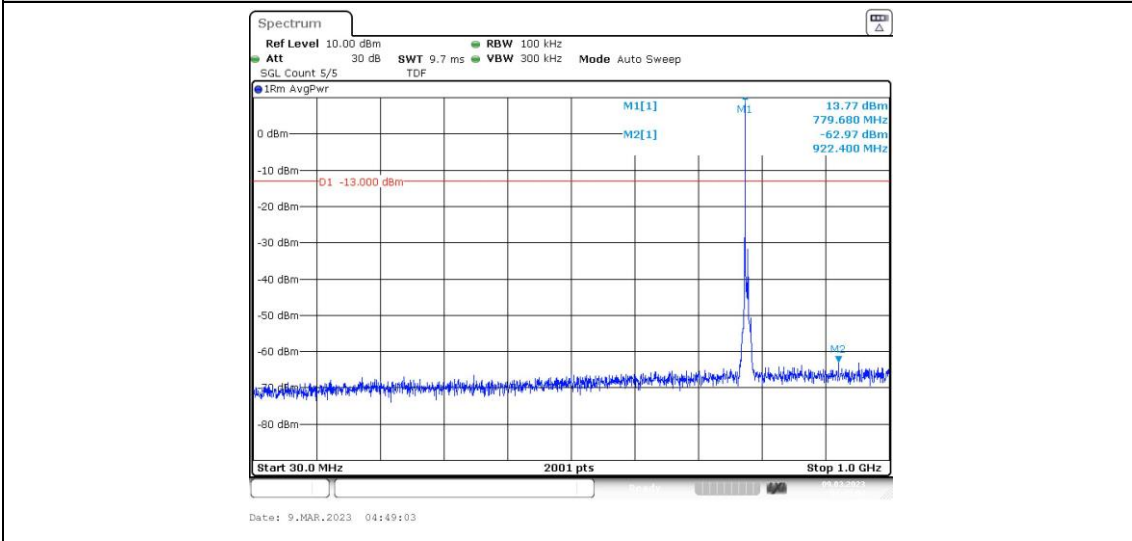

Band13-5MHz-16QAM-23230-1RB#0-Range3:30~1000MHz