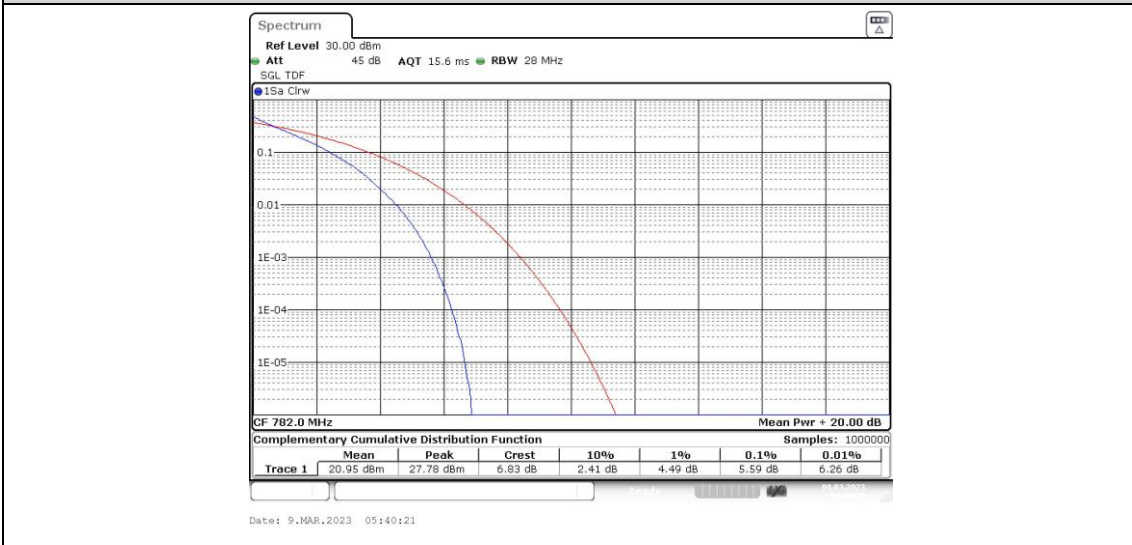

Band13-5MHz-16QAM-23255-1RB#0

Band13-5MHz-16QAM-23255-25RB#0

Band13-10MHz-QPSK-23230-1RB#0

Band13-10MHz-QPSK-23230-50RB#0

Band13-10MHz-16QAM-23230-1RB#0

Band13-10MHz-16QAM-23230-50RB#0

Appendix C: 26dB Bandwidth and Occupied Bandwidth