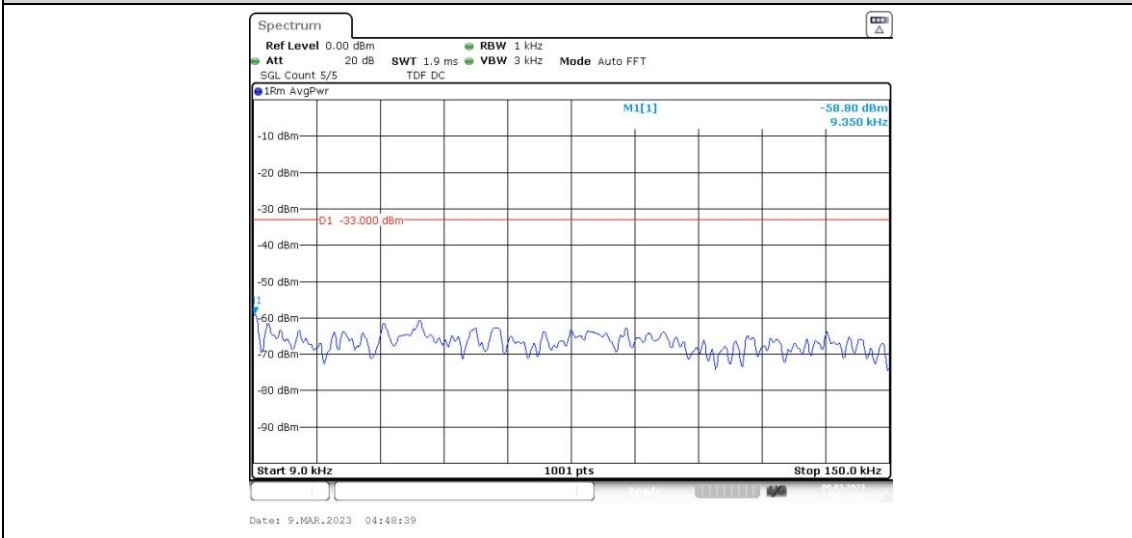

Band13-5MHz-16QAM-23205-1RB#0-Range1:0.009~0.15MHz

Band13-5MHz-16QAM-23205-1RB#0-Range2:0.15~30MHz

Band13-5MHz-16QAM-23205-1RB#0-Range3:30~1000MHz

Band13-5MHz-16QAM-23205-1RB#0-Range4:1000~10000MHz

Band13-5MHz-16QAM-23230-1RB#0-Range1:0.009~0.15MHz