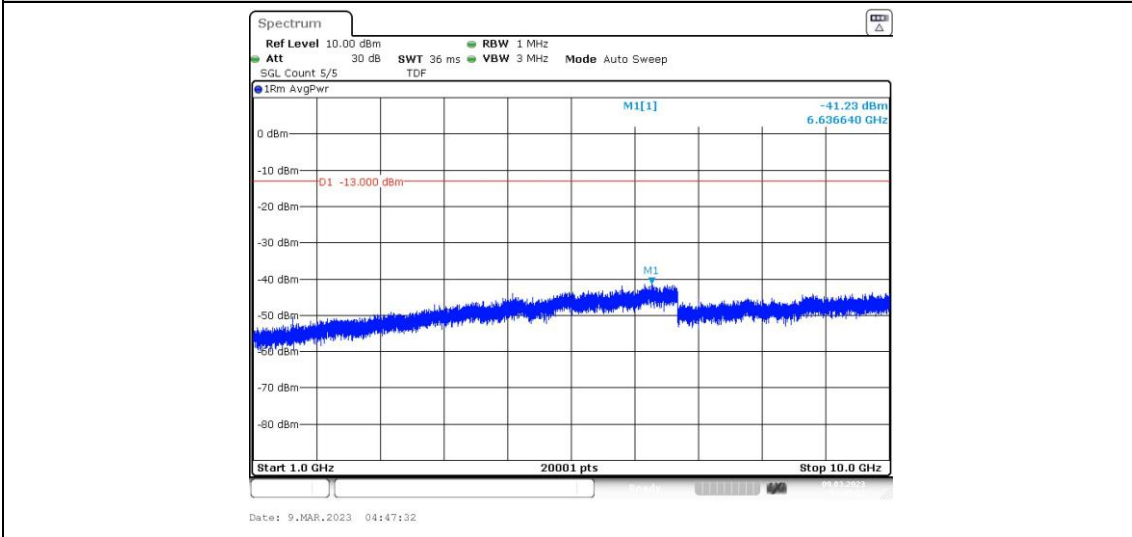

Band13-5MHz-16QAM-23205-1RB#0-Range1:0.009~0.15MHz

Band13-5MHz-16QAM-23205-1RB#0-Range2:0.15~30MHz

Band13-5MHz-16QAM-23205-1RB#0-Range3:30~1000MHz

Band13-5MHz-16QAM-23205-1RB#0-Range4:1000~10000MHz

Band13-5MHz-16QAM-23230-1RB#0-Range1:0.009~0.15MHz