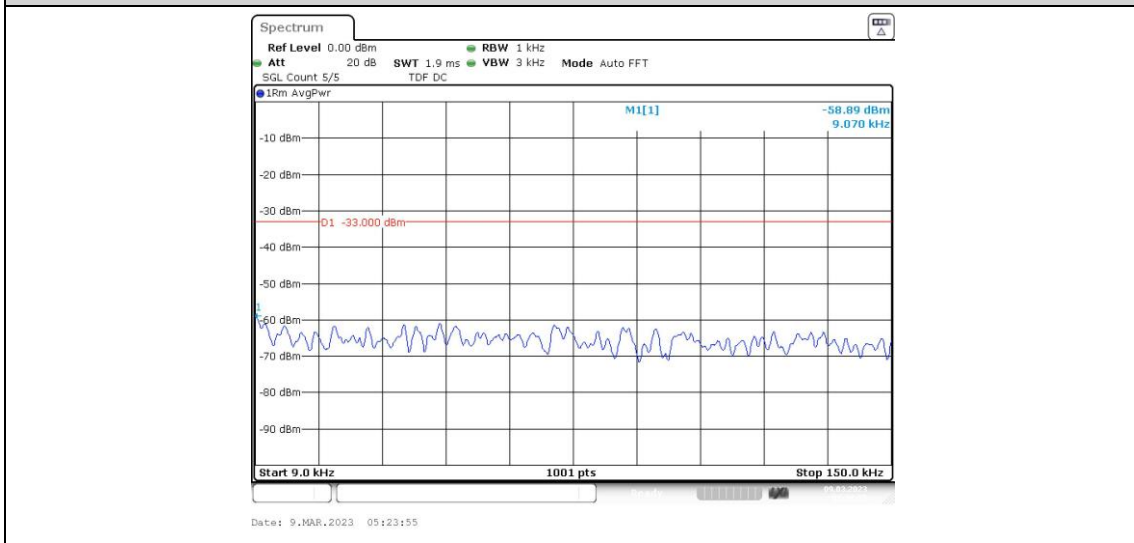

Band13-10MHz-16QAM-23230-1RB#0-Range1:0.009~0.15MHz