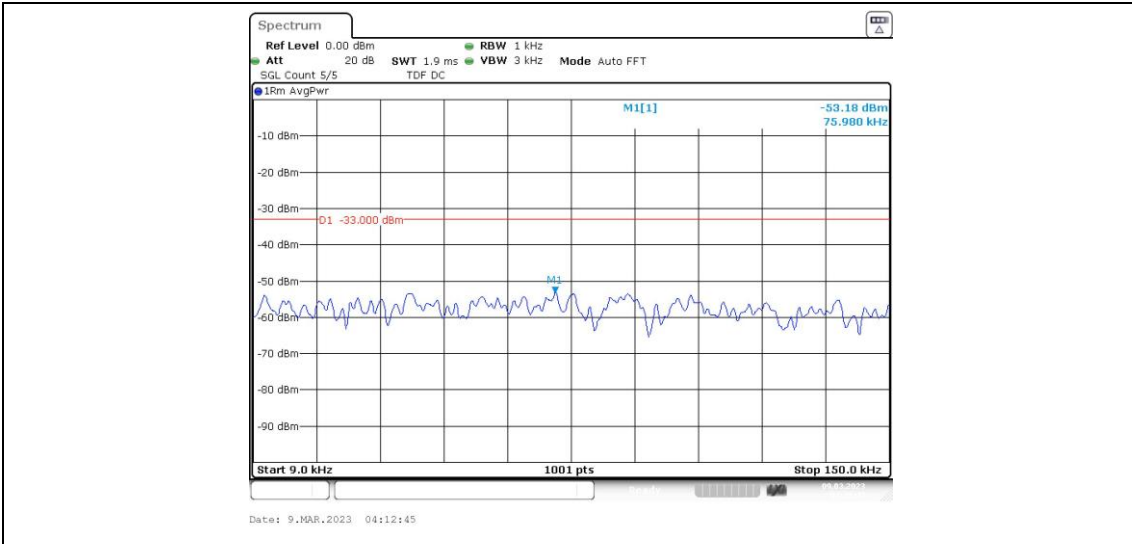

Band12-10MHz-QPSK-23095-1RB#0-Range1:0.009~0.15MHz