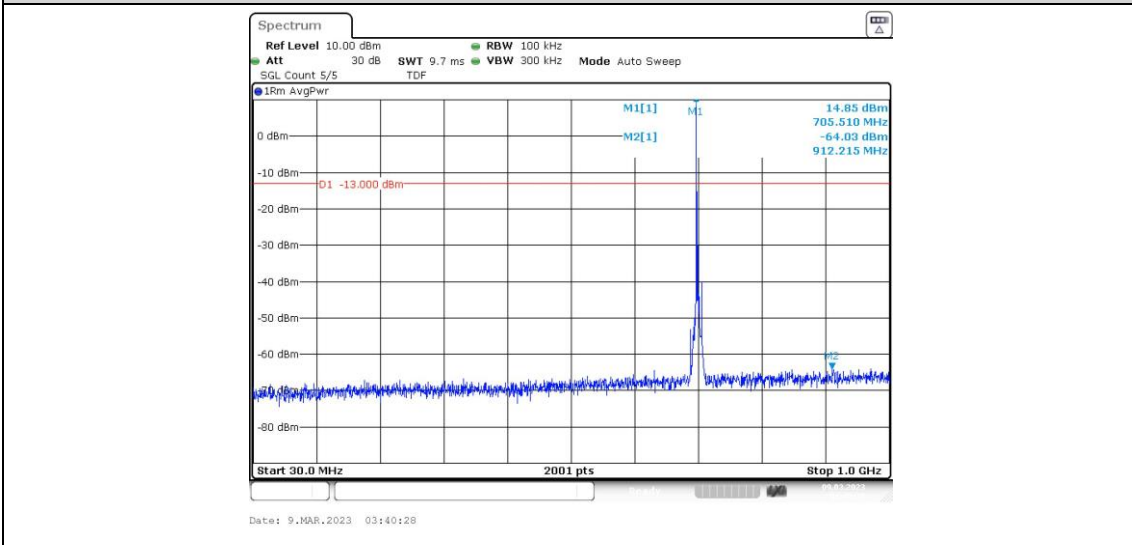

Band12-5MHz-16QAM-23095-1RB#0-Range3:30~1000MHz