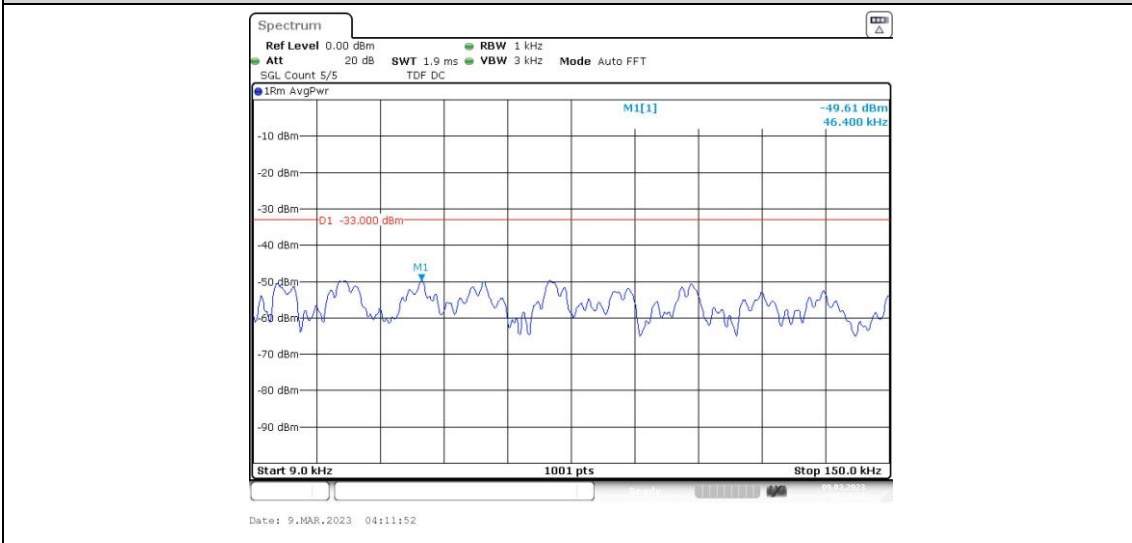

Band12-10MHz-16QAM-23060-1RB#0-Range1:0.009~0.15MHz