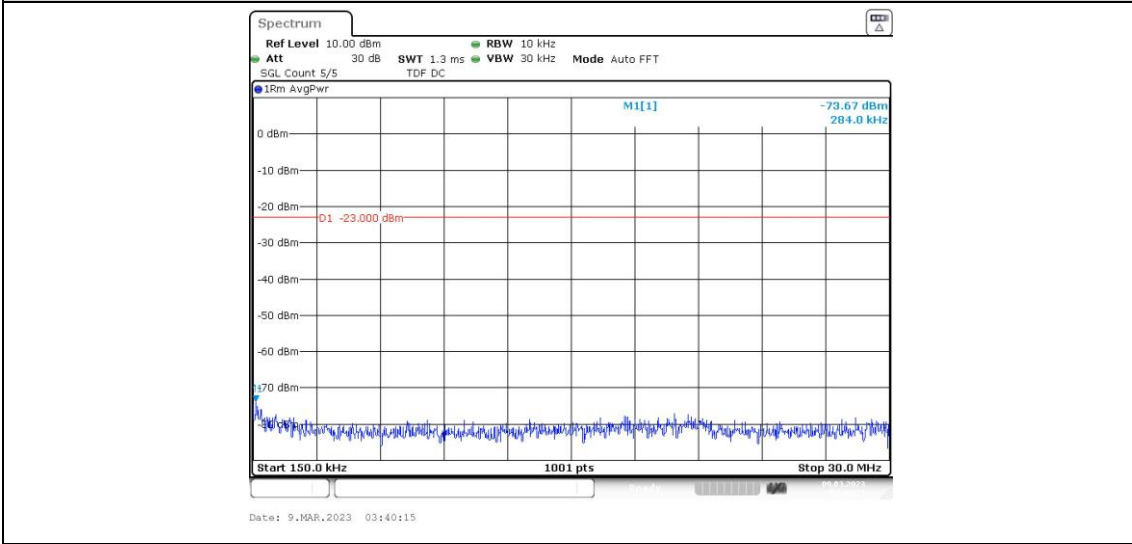

Band12-5MHz-16QAM-23095-1RB#0-Range2:0.15~30MHz