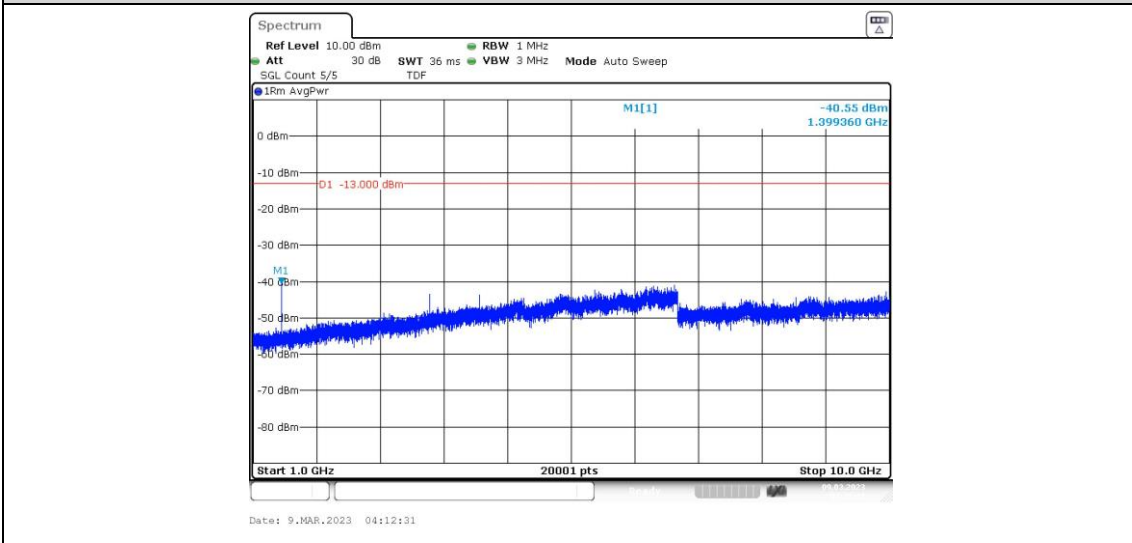

Band12-10MHz-16QAM-23060-1RB#0-Range1:0.009~0.15MHz

Band12-10MHz-16QAM-23060-1RB#0-Range2:0.15~30MHz

Band12-10MHz-16QAM-23060-1RB#0-Range3:30~1000MHz

Band12-10MHz-16QAM-23060-1RB#0-Range4:1000~10000MHz

Band12-10MHz-16QAM-23095-1RB#0-Range1:0.009~0.15MHz