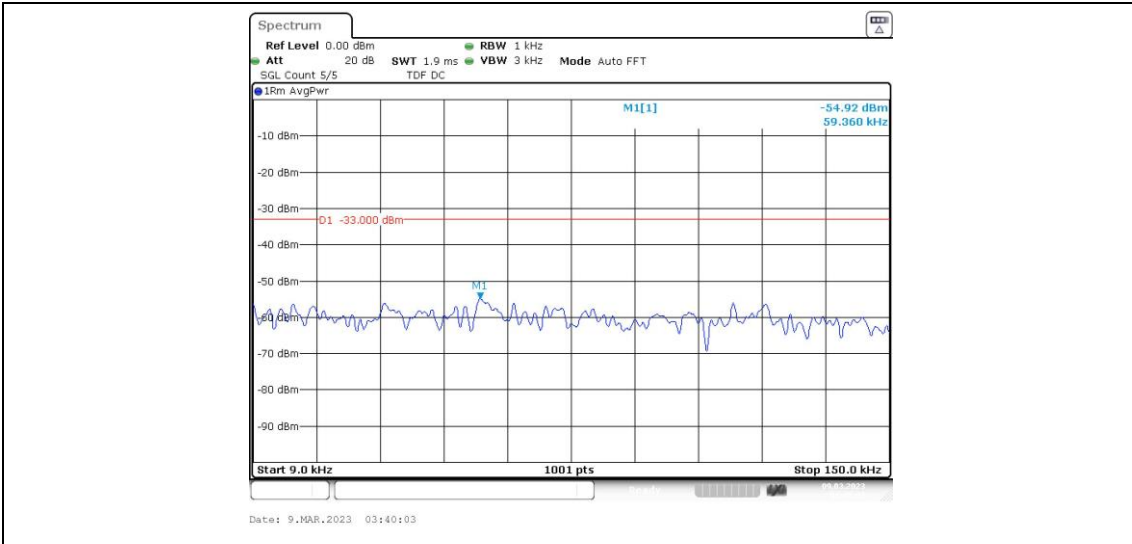

Band12-5MHz-16QAM-23095-1RB#0-Range1:0.009~0.15MHz