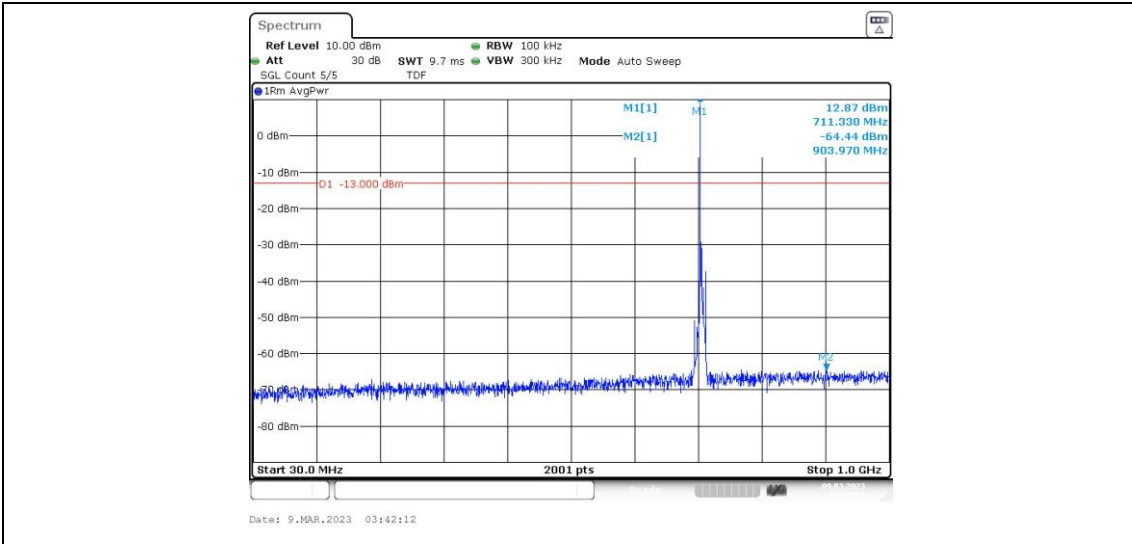

Band12-5MHz-16QAM-23155-1RB#0-Range3:30~1000MHz