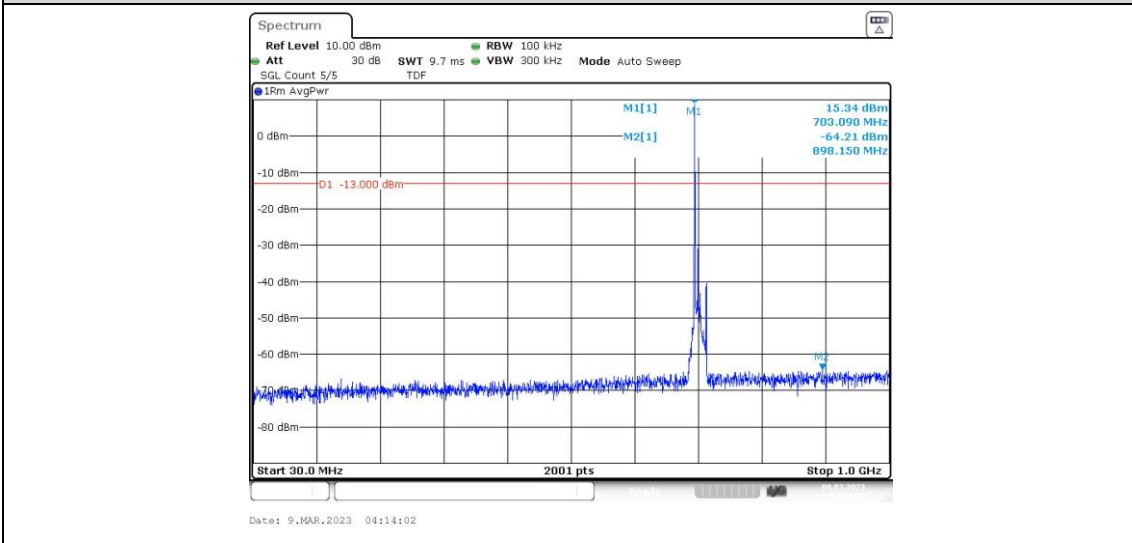

Band12-10MHz-16QAM-23095-1RB#0-Range3:30~1000MHz