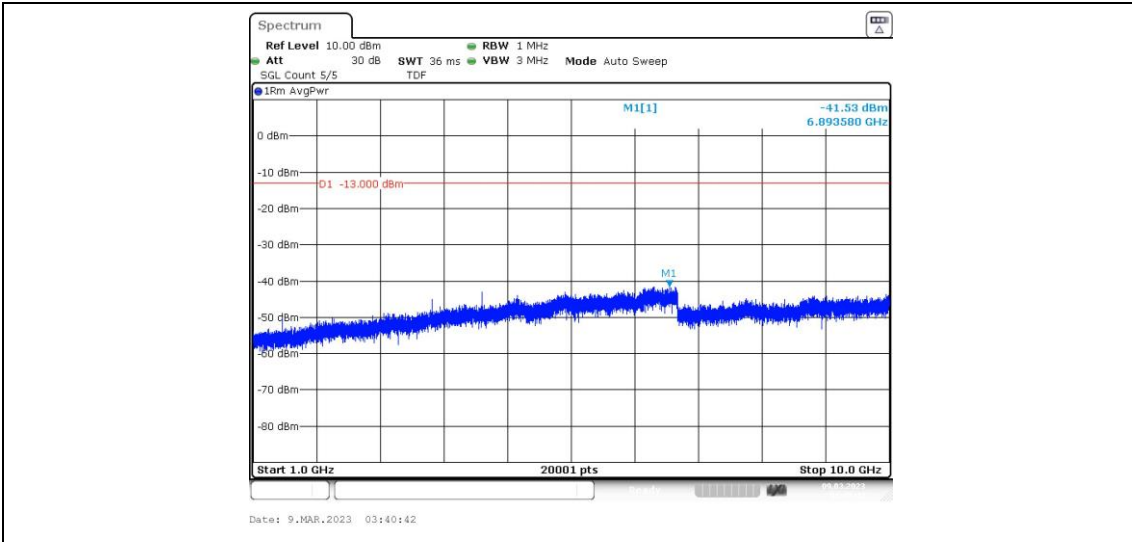

Band12-5MHz-16QAM-23095-1RB#0-Range1:0.009~0.15MHz

Band12-5MHz-16QAM-23095-1RB#0-Range2:0.15~30MHz

Band12-5MHz-16QAM-23095-1RB#0-Range3:30~1000MHz

Band12-5MHz-16QAM-23095-1RB#0-Range4:1000~10000MHz

Band12-5MHz-16QAM-23155-1RB#0-Range1:0.009~0.15MHz