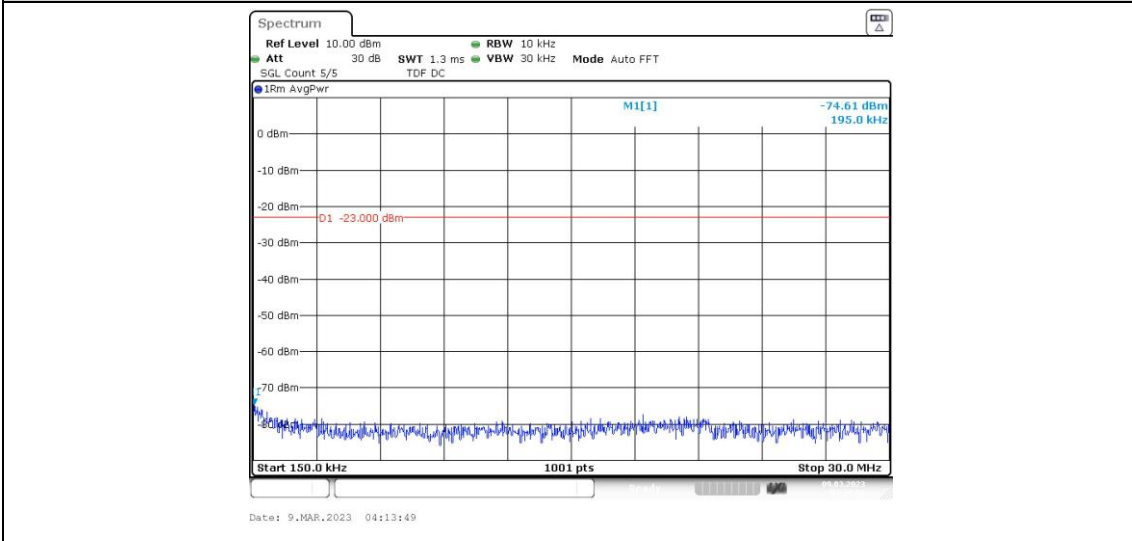

Band12-10MHz-16QAM-23095-1RB#0-Range2:0.15~30MHz