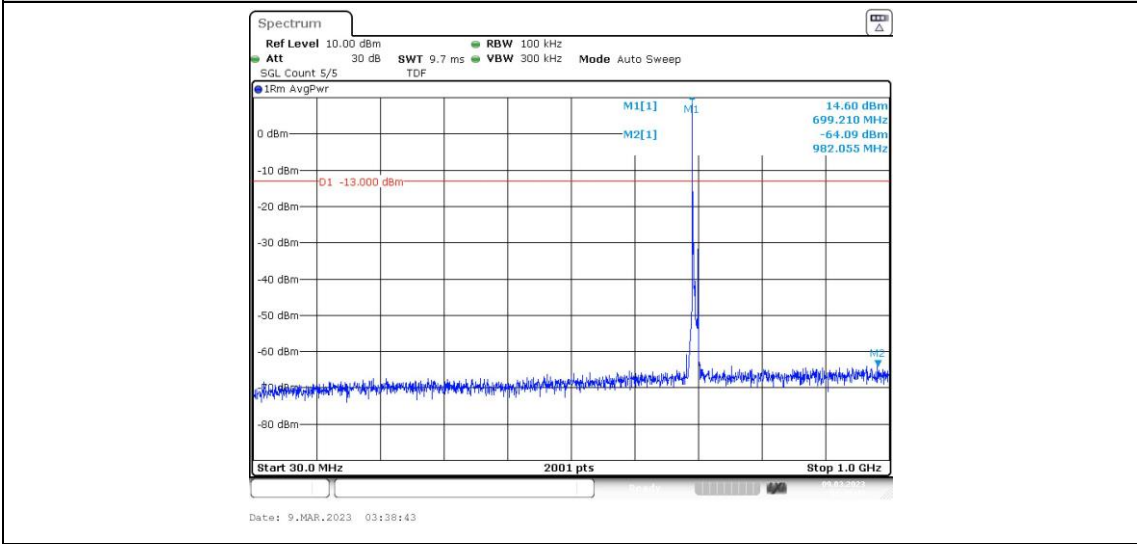

Band12-5MHz-QPSK-23155-1RB#0-Range4:1000~10000MHz

Band12-5MHz-16QAM-23035-1RB#0-Range1:0.009~0.15MHz

Band12-5MHz-16QAM-23035-1RB#0-Range2:0.15~30MHz

Band12-5MHz-16QAM-23035-1RB#0-Range3:30~1000MHz

Band12-5MHz-16QAM-23035-1RB#0-Range4:1000~10000MHz