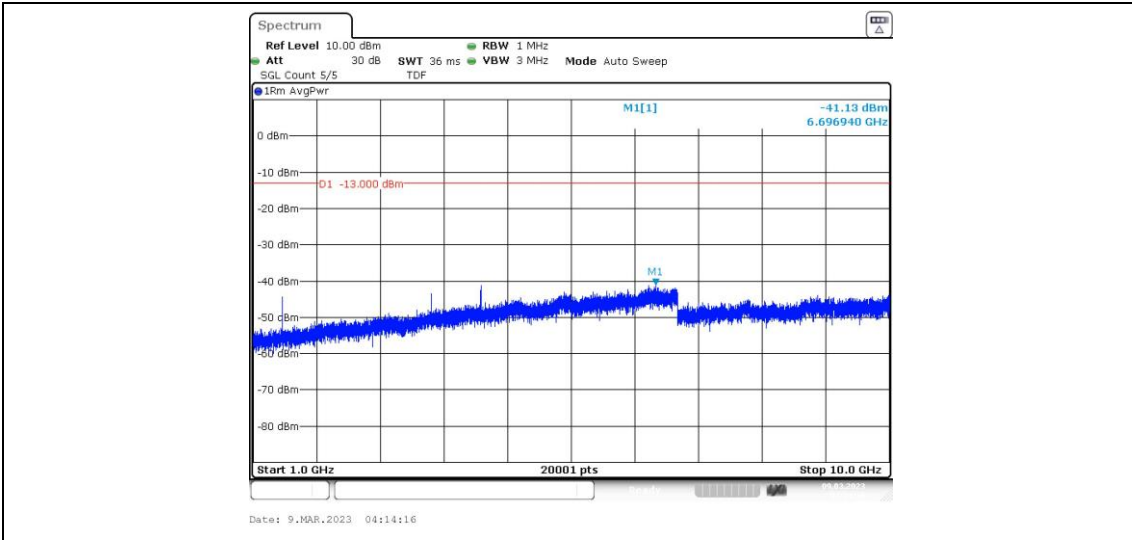

Band12-10MHz-16QAM-23095-1RB#0-Range4:1000~10000MHz