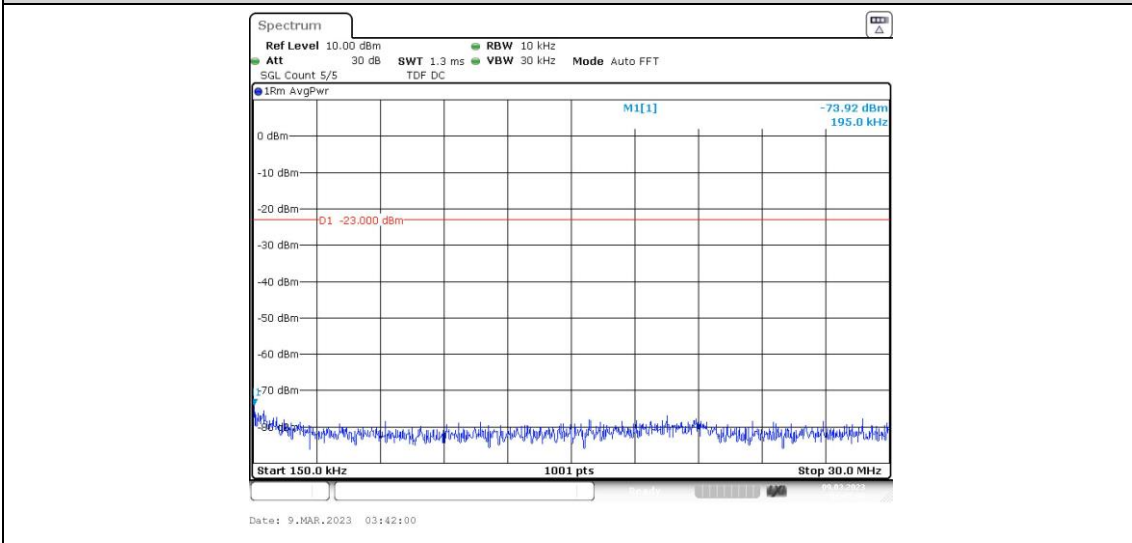

Band12-5MHz-16QAM-23155-1RB#0-Range2:0.15~30MHz