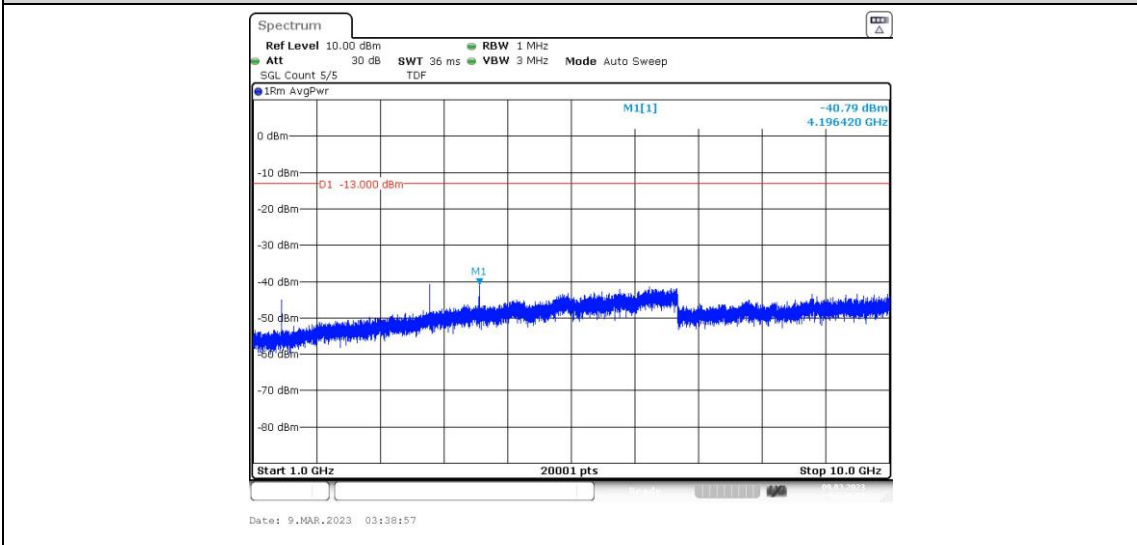

Band12-5MHz-QPSK-23155-1RB#0-Range4:1000~10000MHz

Band12-5MHz-16QAM-23035-1RB#0-Range1:0.009~0.15MHz

Band12-5MHz-16QAM-23035-1RB#0-Range2:0.15~30MHz

Band12-5MHz-16QAM-23035-1RB#0-Range3:30~1000MHz

Band12-5MHz-16QAM-23035-1RB#0-Range4:1000~10000MHz