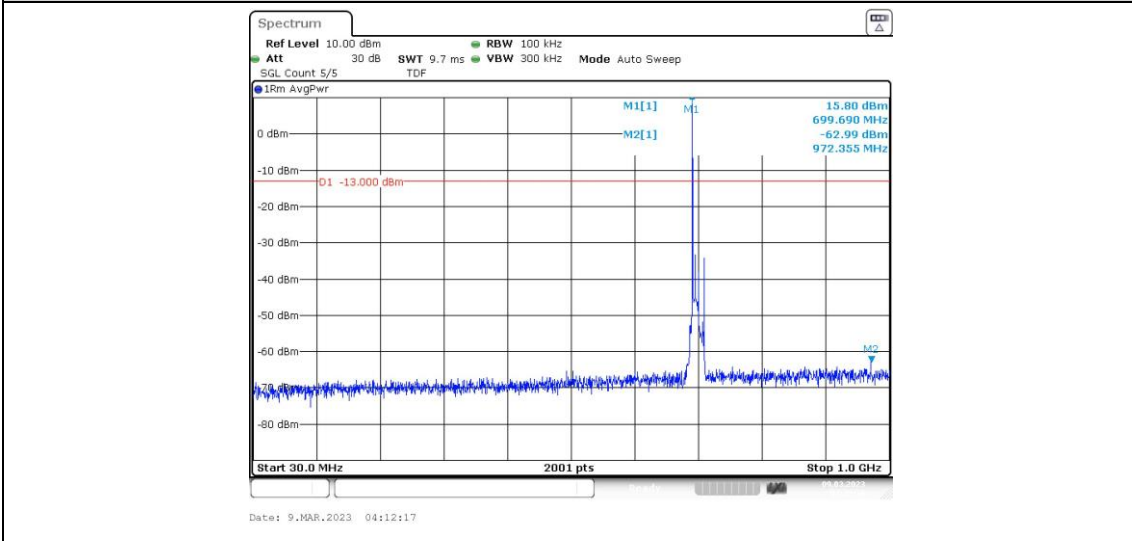

Band12-10MHz-16QAM-23060-1RB#0-Range3:30~1000MHz