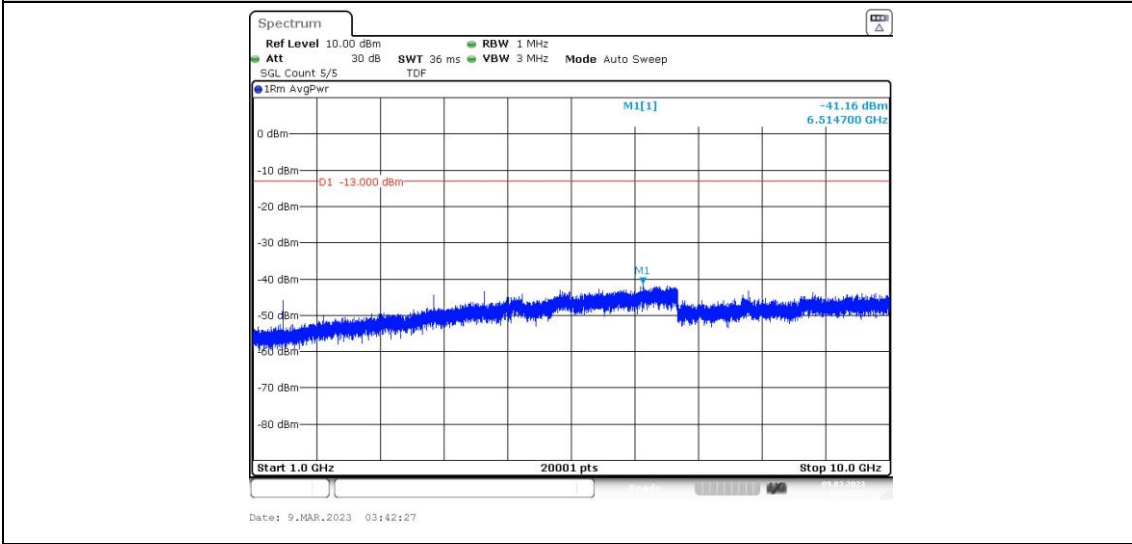

Band12-5MHz-16QAM-23155-1RB#0-Range4:1000~10000MHz