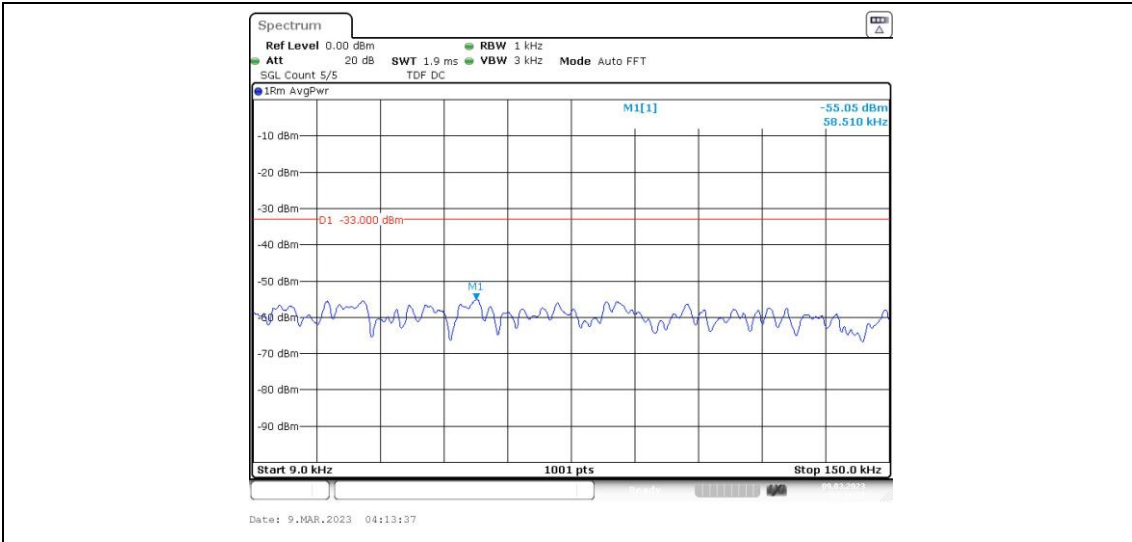

Band12-10MHz-16QAM-23060-1RB#0-Range1:0.009~0.15MHz

Band12-10MHz-16QAM-23060-1RB#0-Range2:0.15~30MHz

Band12-10MHz-16QAM-23060-1RB#0-Range3:30~1000MHz

Band12-10MHz-16QAM-23060-1RB#0-Range4:1000~10000MHz

Band12-10MHz-16QAM-23095-1RB#0-Range1:0.009~0.15MHz