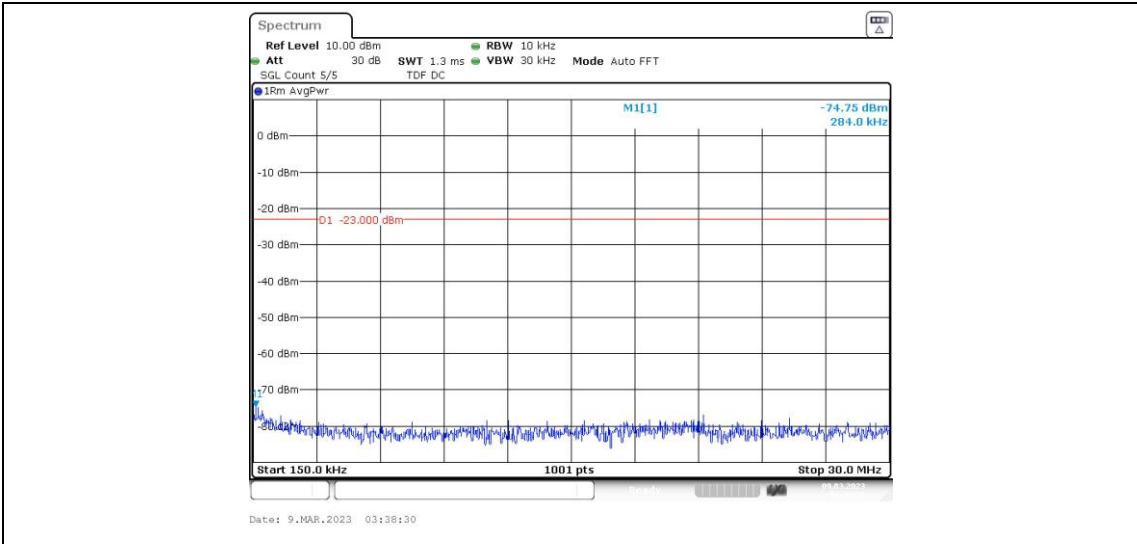

Band12-5MHz-QPSK-23155-1RB#0-Range4:1000~10000MHz

Band12-5MHz-16QAM-23035-1RB#0-Range1:0.009~0.15MHz

Band12-5MHz-16QAM-23035-1RB#0-Range2:0.15~30MHz

Band12-5MHz-16QAM-23035-1RB#0-Range3:30~1000MHz

Band12-5MHz-16QAM-23035-1RB#0-Range4:1000~10000MHz