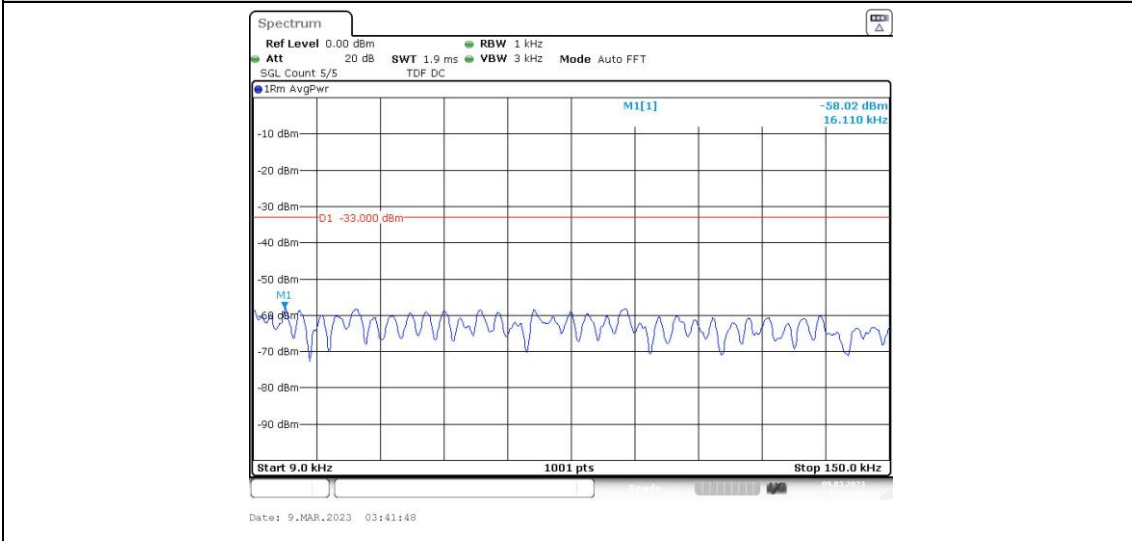

Band12-5MHz-16QAM-23095-1RB#0-Range1:0.009~0.15MHz

Band12-5MHz-16QAM-23095-1RB#0-Range2:0.15~30MHz

Band12-5MHz-16QAM-23095-1RB#0-Range3:30~1000MHz

Band12-5MHz-16QAM-23095-1RB#0-Range4:1000~10000MHz

Band12-5MHz-16QAM-23155-1RB#0-Range1:0.009~0.15MHz