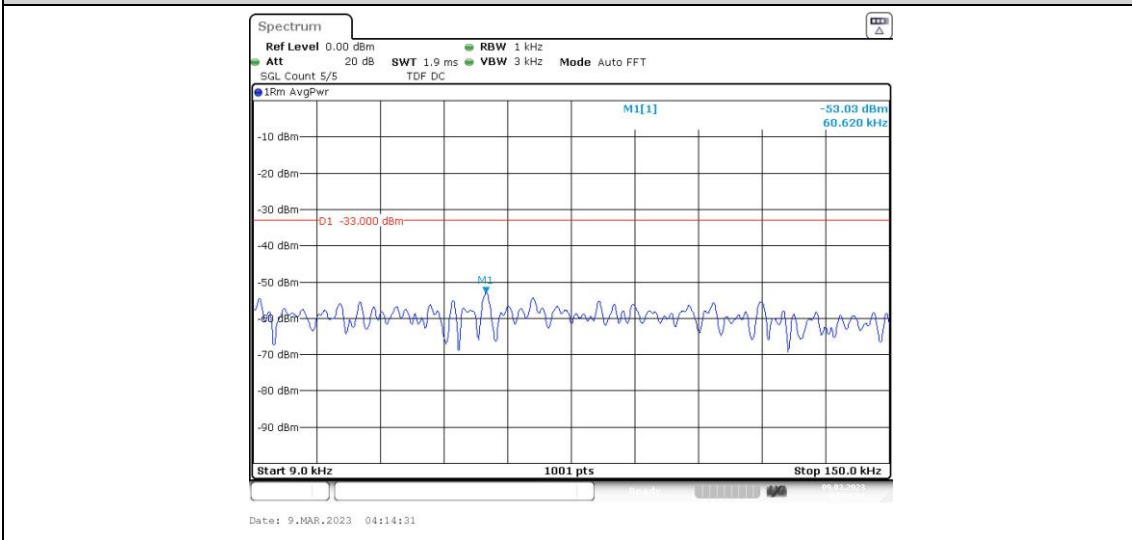

Band12-10MHz-QPSK-23130-1RB#0-Range1:0.009~0.15MHz