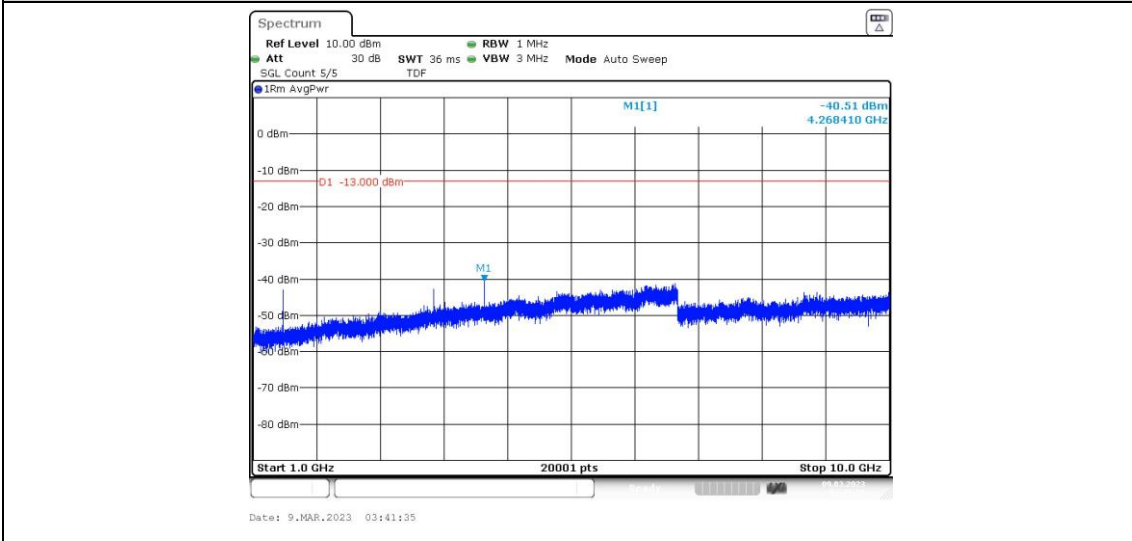

Band12-5MHz-QPSK-23155-1RB#0-Range4:1000~10000MHz

Band12-5MHz-16QAM-23035-1RB#0-Range1:0.009~0.15MHz

Band12-5MHz-16QAM-23035-1RB#0-Range2:0.15~30MHz

Band12-5MHz-16QAM-23035-1RB#0-Range3:30~1000MHz

Band12-5MHz-16QAM-23035-1RB#0-Range4:1000~10000MHz