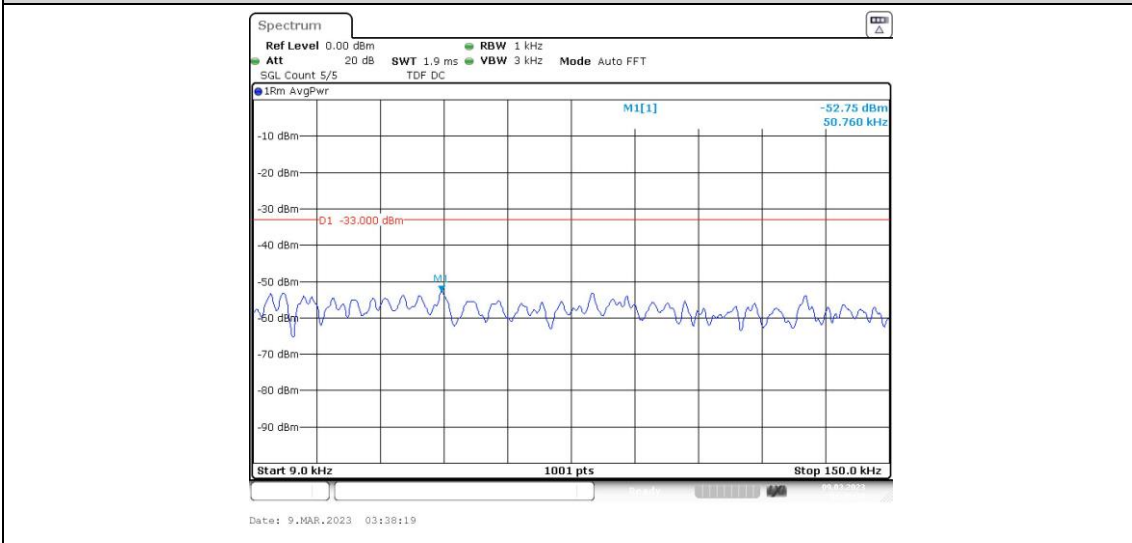

Band12-5MHz-QPSK-23155-1RB#0-Range4:1000~10000MHz

Band12-5MHz-16QAM-23035-1RB#0-Range1:0.009~0.15MHz

Band12-5MHz-16QAM-23035-1RB#0-Range2:0.15~30MHz

Band12-5MHz-16QAM-23035-1RB#0-Range3:30~1000MHz

Band12-5MHz-16QAM-23035-1RB#0-Range4:1000~10000MHz