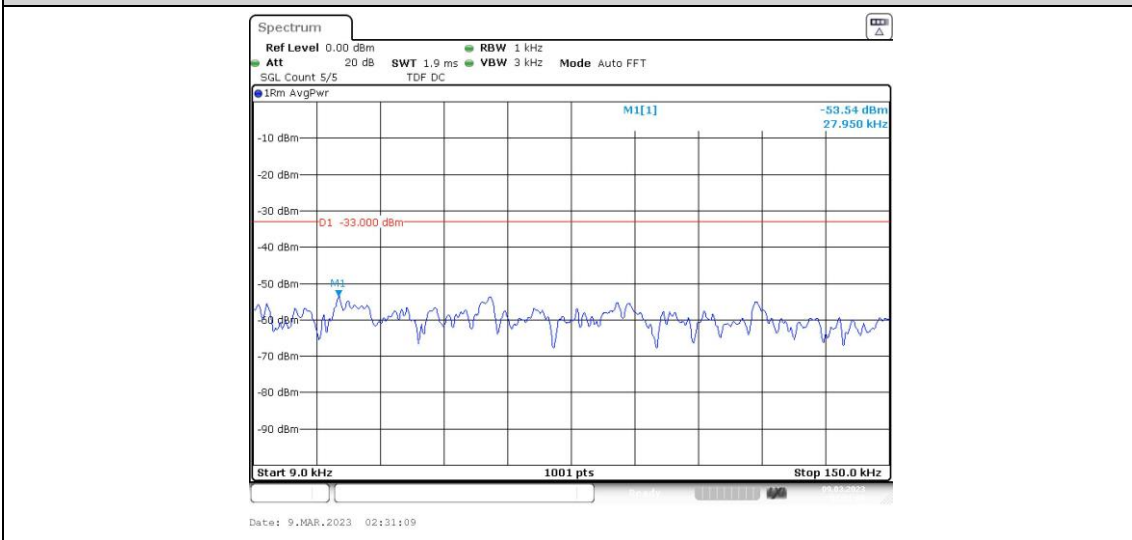

Band12-1.4MHz-16QAM-23017-1RB#0-Range1:0.009~0.15MHz