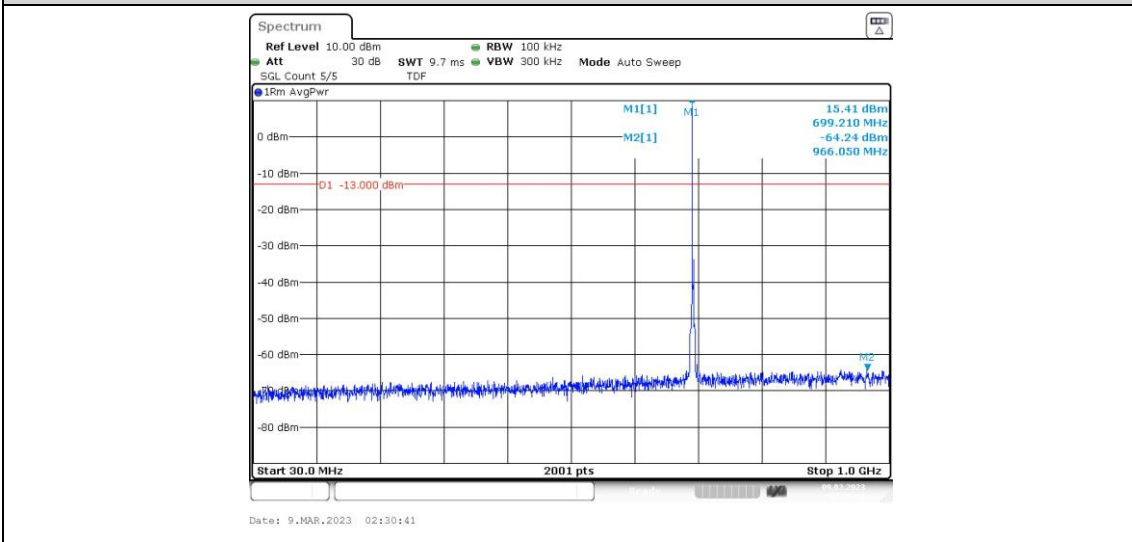

Band12-1.4MHz-QPSK-23017-1RB#0-Range3:30~1000MHz