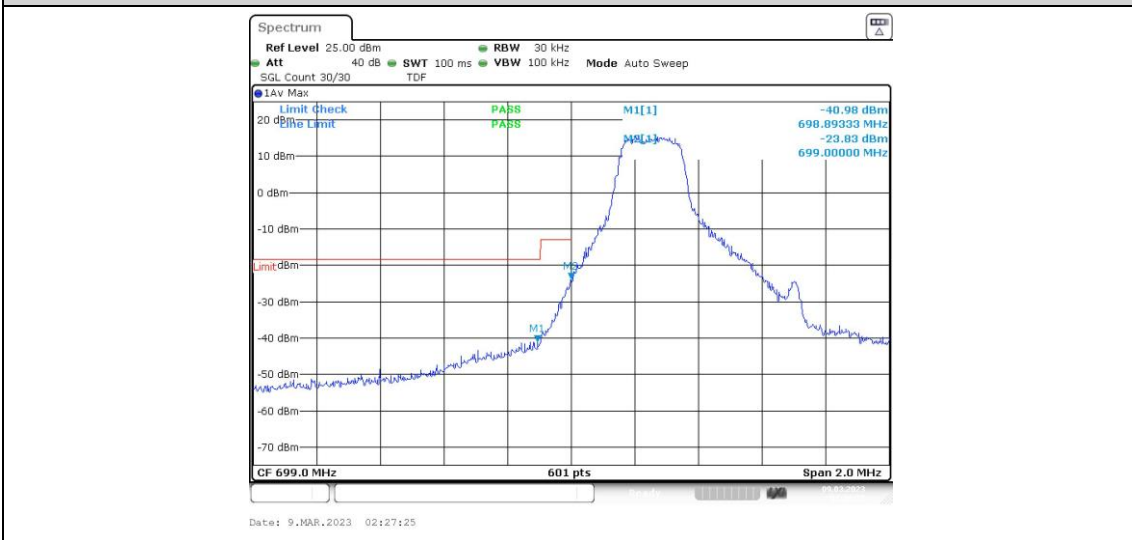

Test Graphs

Band12-1.4MHz-QPSK-23173-6RB#0

Band12-1.4MHz-16QAM-23017-1RB#0

Band12-1.4MHz-16QAM-23017-1RB#5

Band12-1.4MHz-16QAM-23017-6RB#0

Band12-1.4MHz-16QAM-23173-1RB#0

Band12-1.4MHz-16QAM-23173-1RB#5

Band12-3MHz-QPSK-23165-15RB#0