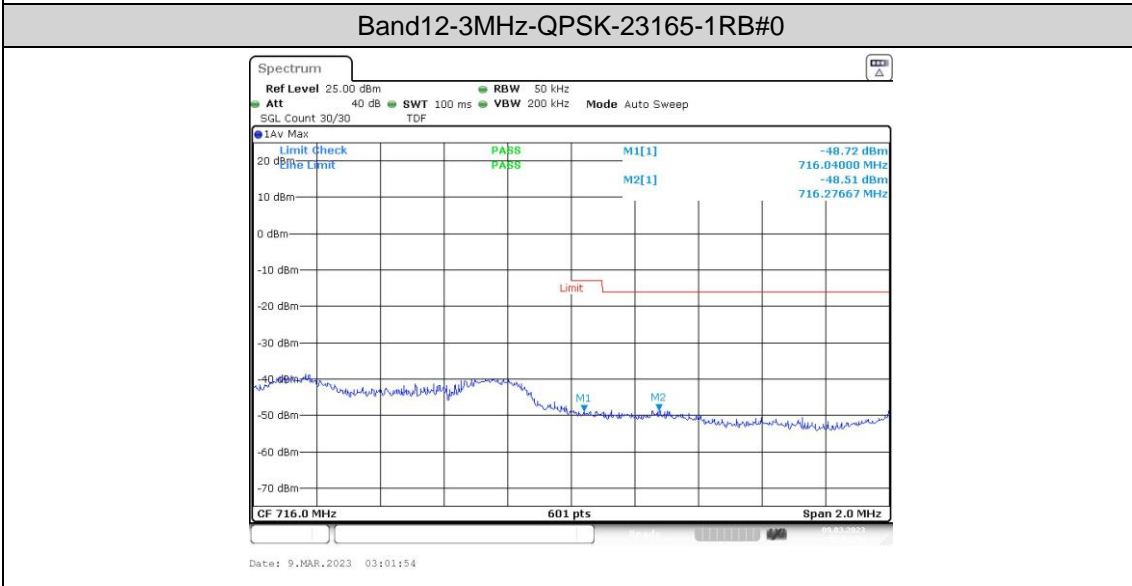

Test Graphs

Band12-1.4MHz-QPSK-23173-6RB#0

Band12-1.4MHz-16QAM-23017-1RB#0

Band12-1.4MHz-16QAM-23017-1RB#5

Band12-1.4MHz-16QAM-23017-6RB#0

Band12-1.4MHz-16QAM-23173-1RB#0

Band12-1.4MHz-16QAM-23173-1RB#5

Band12-3MHz-QPSK-23165-15RB#0