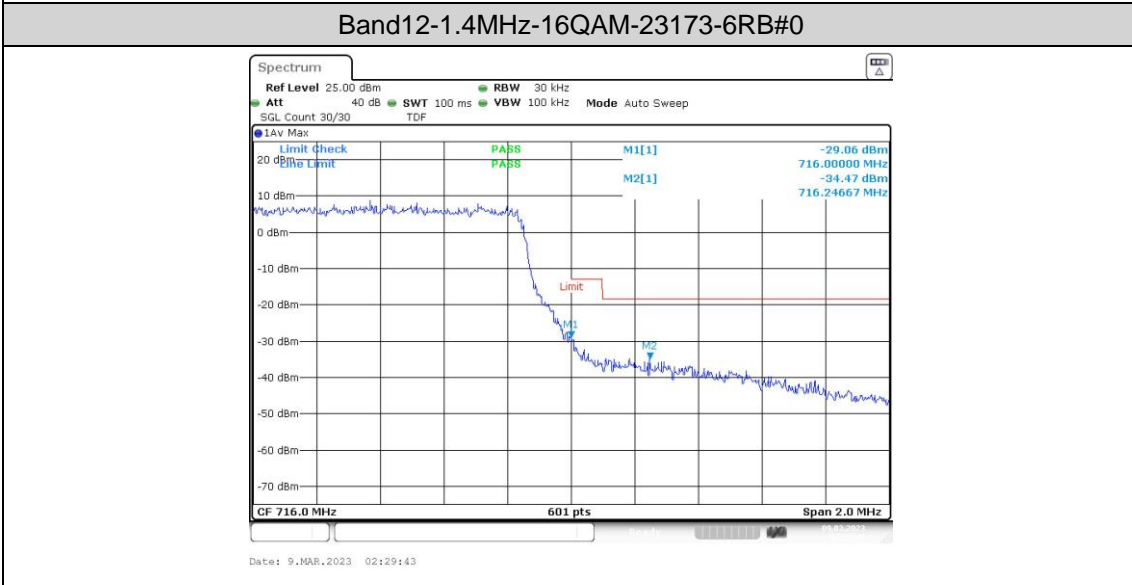

Test Graphs

Band12-1.4MHz-QPSK-23173-6RB#0

Band12-1.4MHz-16QAM-23017-1RB#0

Band12-1.4MHz-16QAM-23017-1RB#5

Band12-1.4MHz-16QAM-23017-6RB#0

Band12-1.4MHz-16QAM-23173-1RB#0

Band12-1.4MHz-16QAM-23173-1RB#5

Band12-3MHz-QPSK-23165-15RB#0