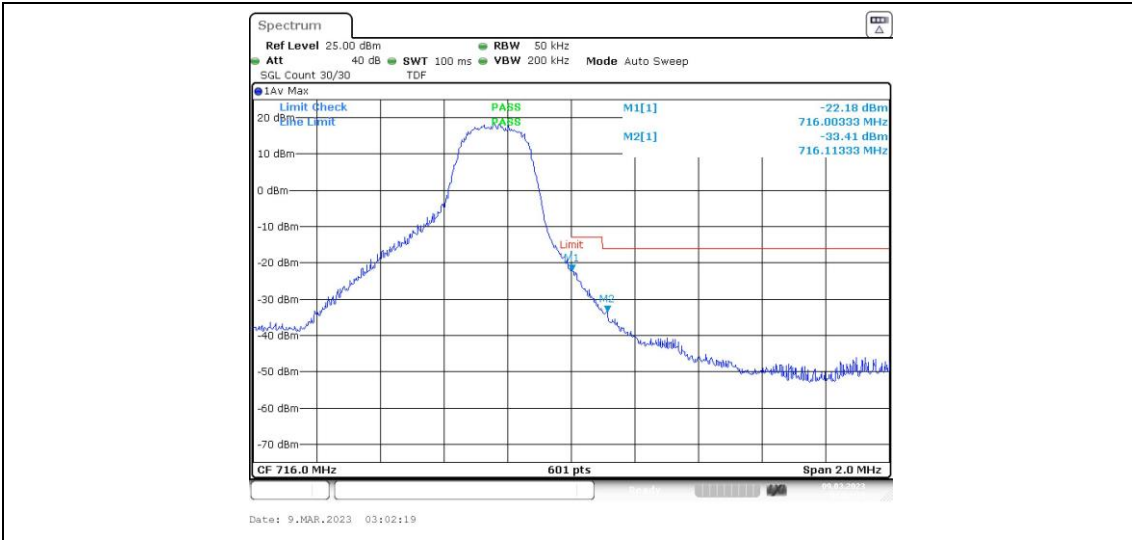

Test Graphs

Band12-1.4MHz-QPSK-23173-6RB#0

Band12-1.4MHz-16QAM-23017-1RB#0

Band12-1.4MHz-16QAM-23017-1RB#5

Band12-1.4MHz-16QAM-23017-6RB#0

Band12-1.4MHz-16QAM-23173-1RB#0

Band12-1.4MHz-16QAM-23173-1RB#5

Band12-3MHz-QPSK-23165-15RB#0