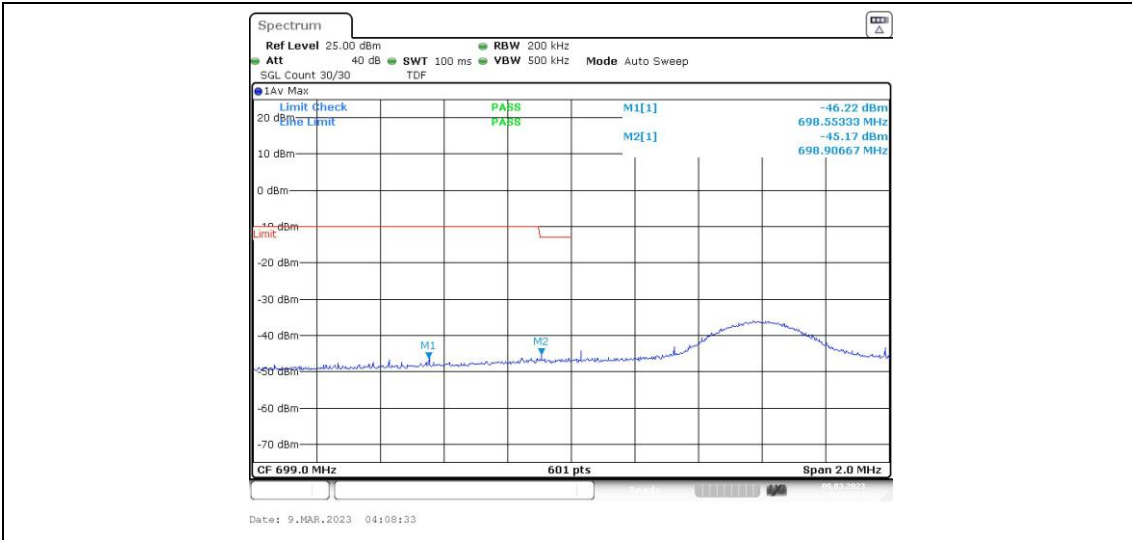

Band12-10MHz-QPSK-23130-1RB#0

Band12-10MHz-QPSK-23130-1RB#49

Band12-10MHz-QPSK-23130-50RB#0

Band12-10MHz-16QAM-23060-1RB#0

Band12-10MHz-16QAM-23060-1RB#49

Band12-10MHz-16QAM-23060-50RB#0

Band12-10MHz-16QAM-23130-1RB#0