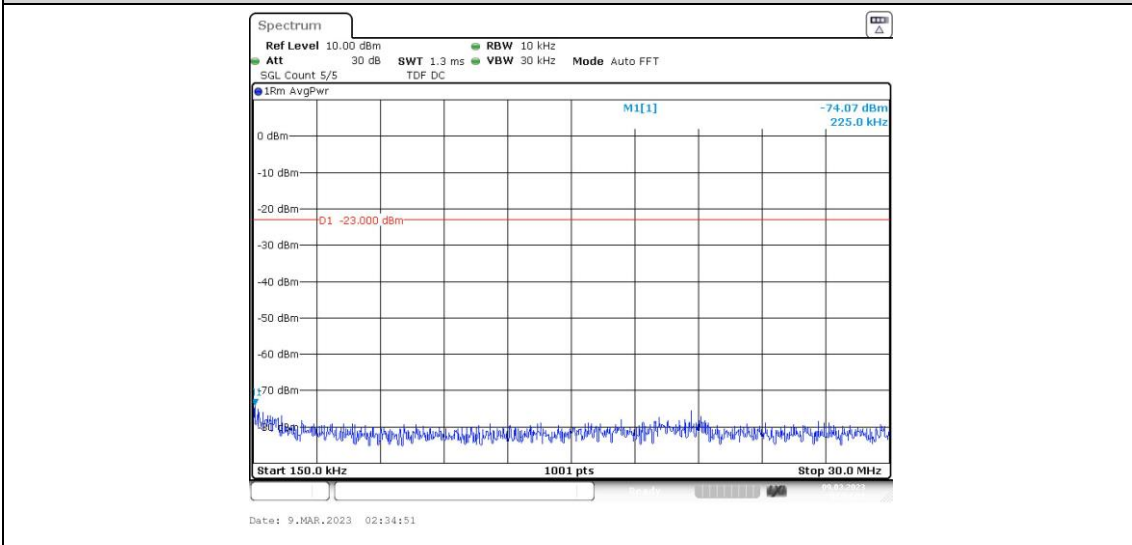

Band12-1.4MHz-16QAM-23173-1RB#0-Range2:0.15~30MHz