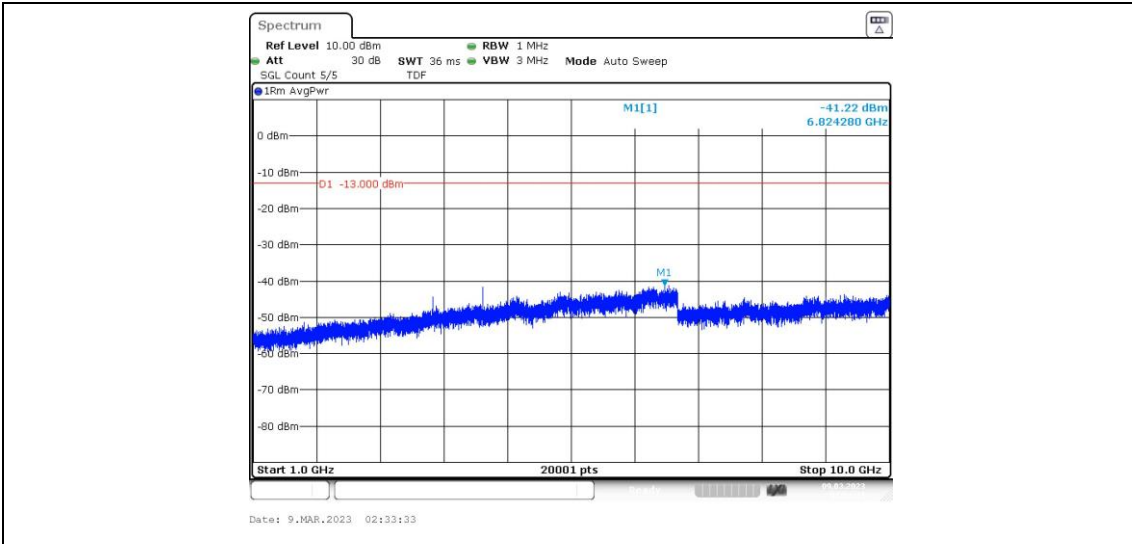

Band12-1.4MHz-16QAM-23095-1RB#0-Range4:1000~10000MHz