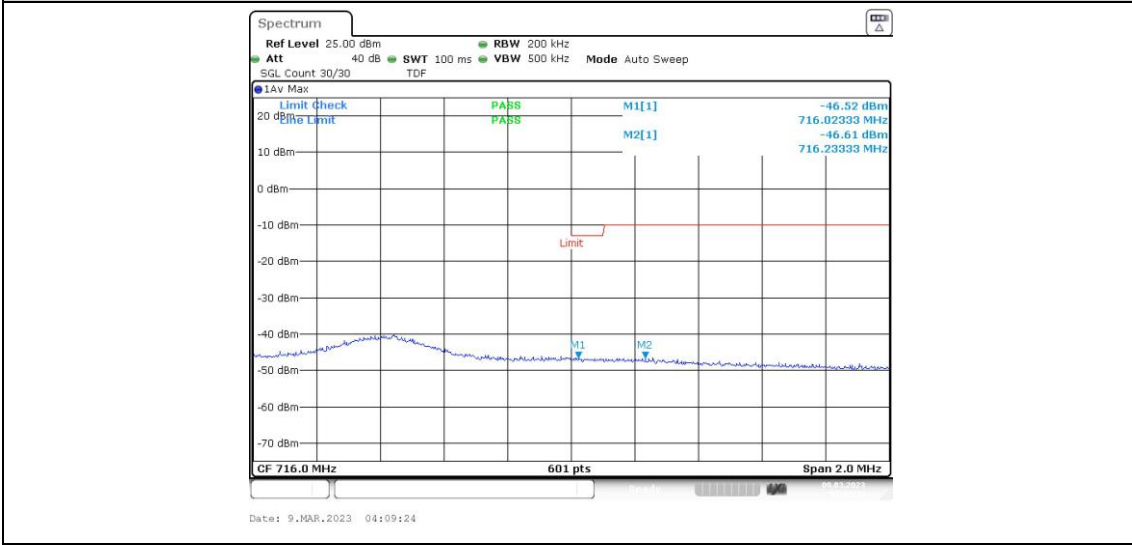

Band12-10MHz-QPSK-23130-1RB#0

Band12-10MHz-QPSK-23130-1RB#49