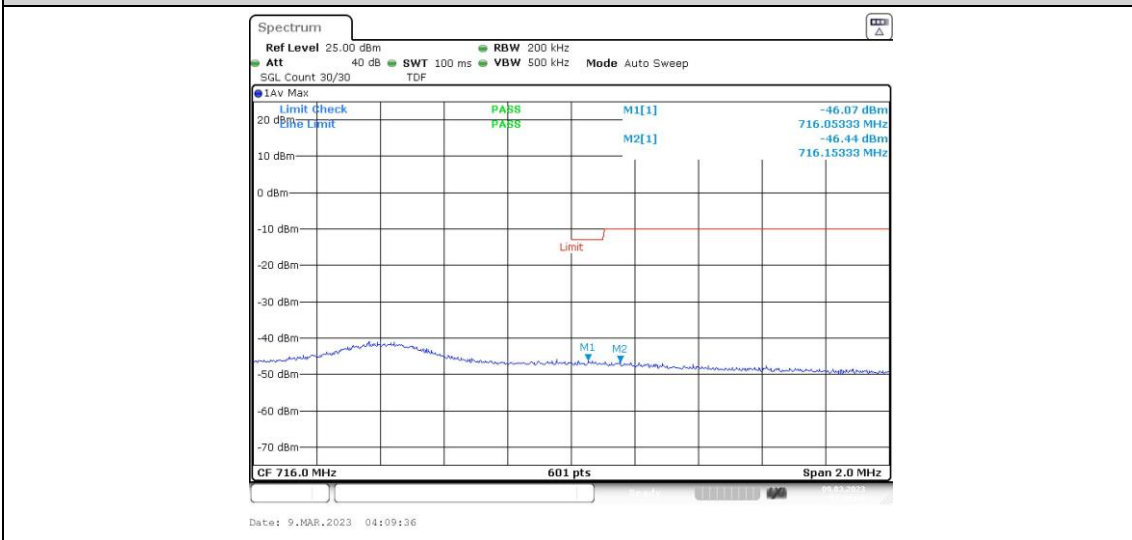

Band12-10MHz-QPSK-23130-1RB#0

Band12-10MHz-QPSK-23130-1RB#49

Band12-10MHz-QPSK-23130-50RB#0

Band12-10MHz-16QAM-23060-1RB#0

Band12-10MHz-16QAM-23060-1RB#49

Band12-10MHz-16QAM-23060-50RB#0

Band12-10MHz-16QAM-23130-1RB#0