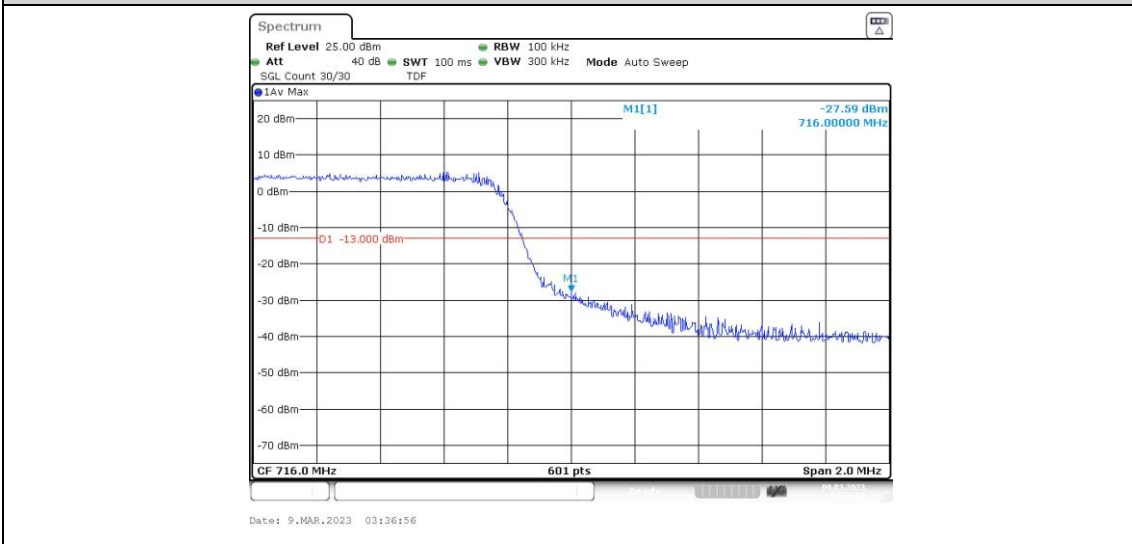

Band12-5MHz-16QAM-23035-25RB#0

Band12-5MHz-16QAM-23155-1RB#0

Band12-5MHz-16QAM-23155-1RB#24

Band12-5MHz-16QAM-23155-25RB#0

Band12-10MHz-QPSK-23060-1RB#0

Band12-10MHz-QPSK-23060-1RB#49

Band12-10MHz-QPSK-23060-50RB#0