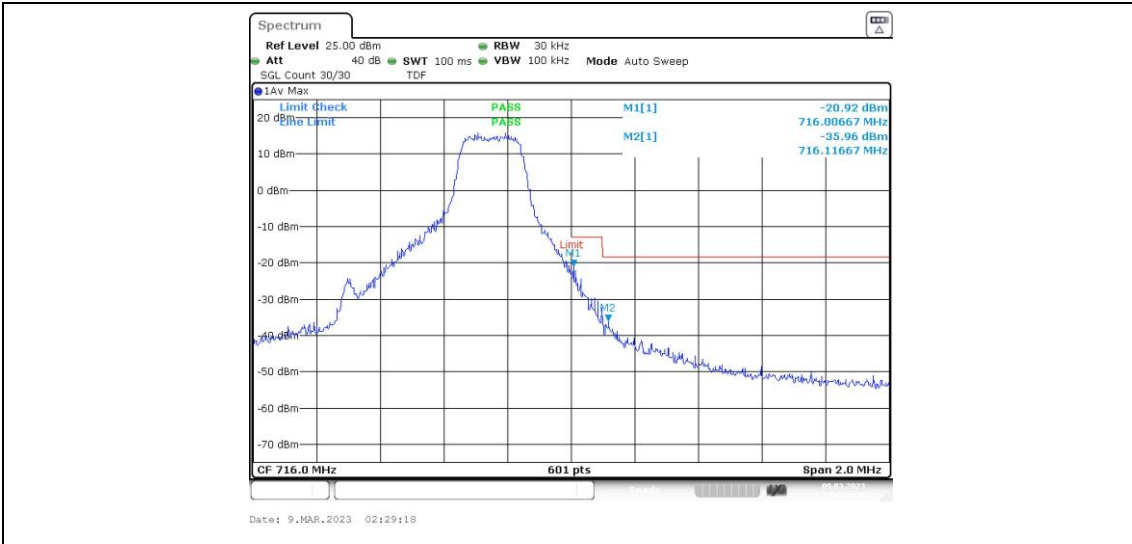

Test Graphs

Band12-1.4MHz-QPSK-23173-6RB#0

Band12-1.4MHz-16QAM-23017-1RB#0

Band12-1.4MHz-16QAM-23017-1RB#5

Band12-1.4MHz-16QAM-23017-6RB#0

Band12-1.4MHz-16QAM-23173-1RB#0

Band12-1.4MHz-16QAM-23173-1RB#5

Band12-3MHz-QPSK-23165-15RB#0