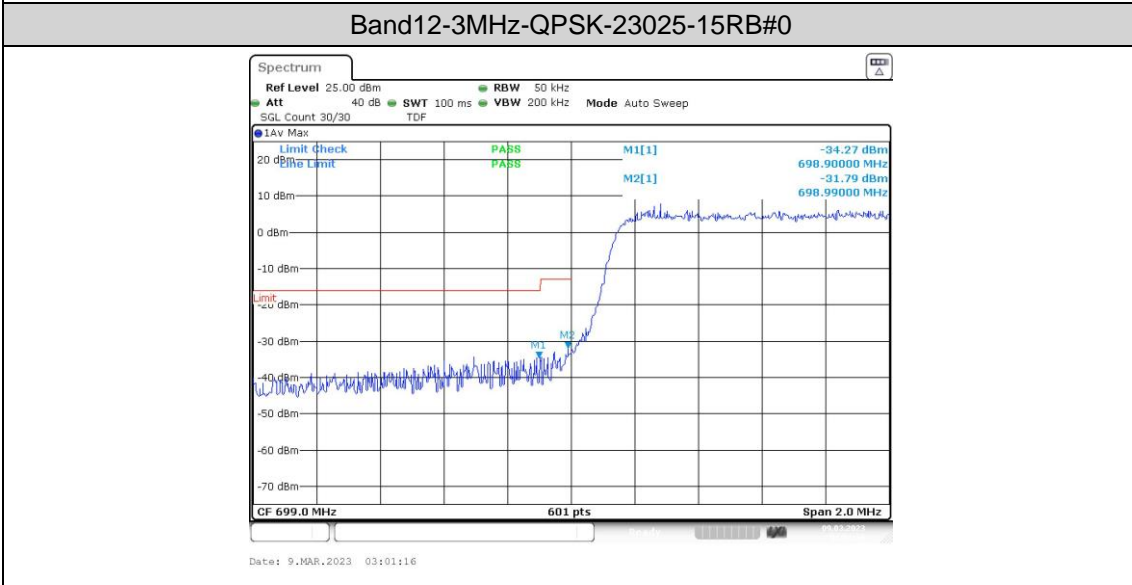

Test Graphs

Band12-1.4MHz-QPSK-23173-6RB#0

Band12-1.4MHz-16QAM-23017-1RB#0

Band12-1.4MHz-16QAM-23017-1RB#5

Band12-1.4MHz-16QAM-23017-6RB#0

Band12-1.4MHz-16QAM-23173-1RB#0

Band12-1.4MHz-16QAM-23173-1RB#5

Band12-3MHz-QPSK-23165-15RB#0