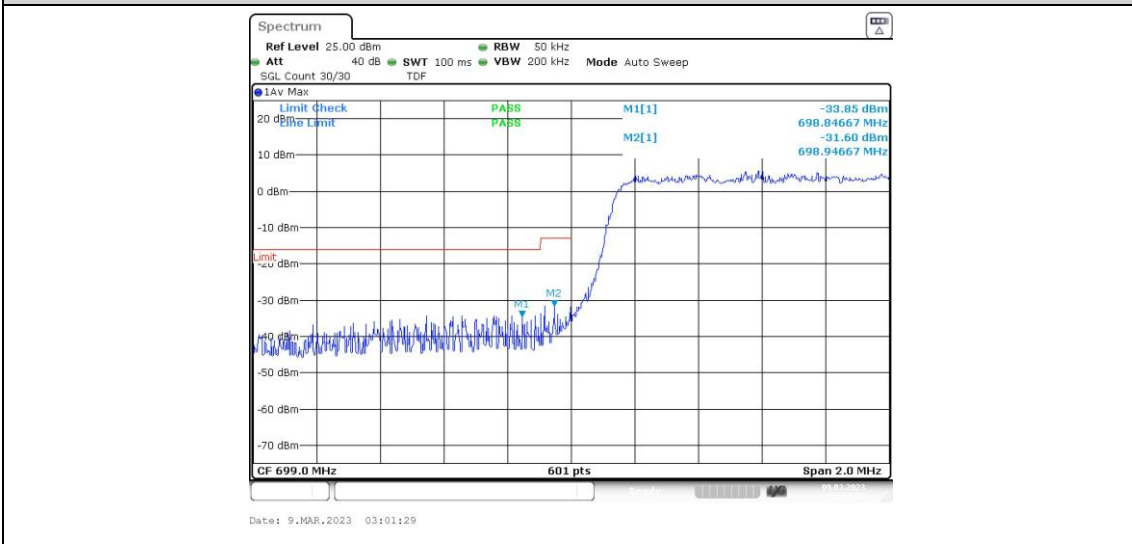

Band12-3MHz-16QAM-23025-15RB#0