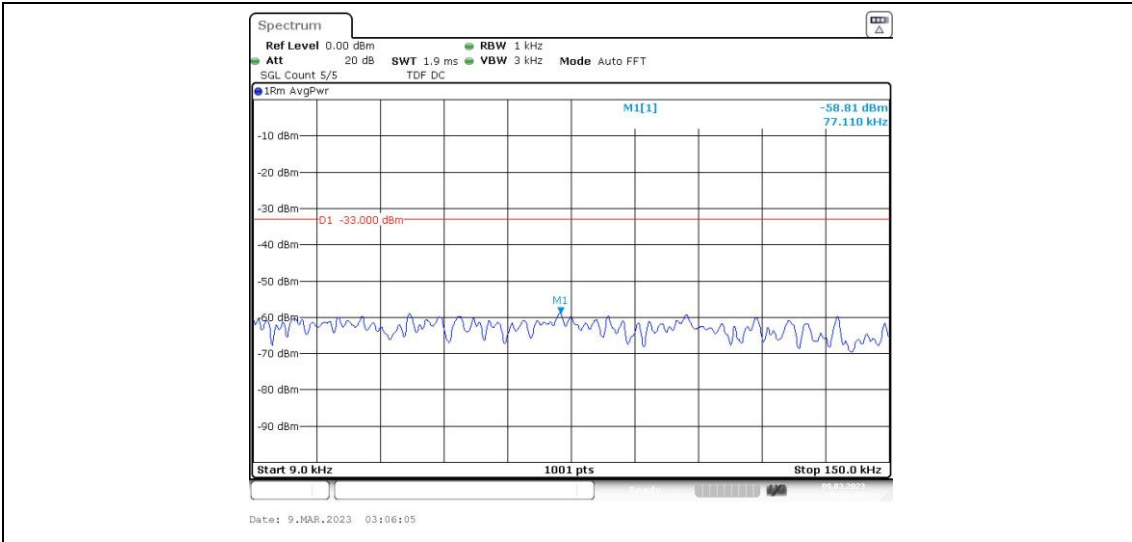

Band12-3MHz-16QAM-23095-1RB#0-Range1:0.009~0.15MHz