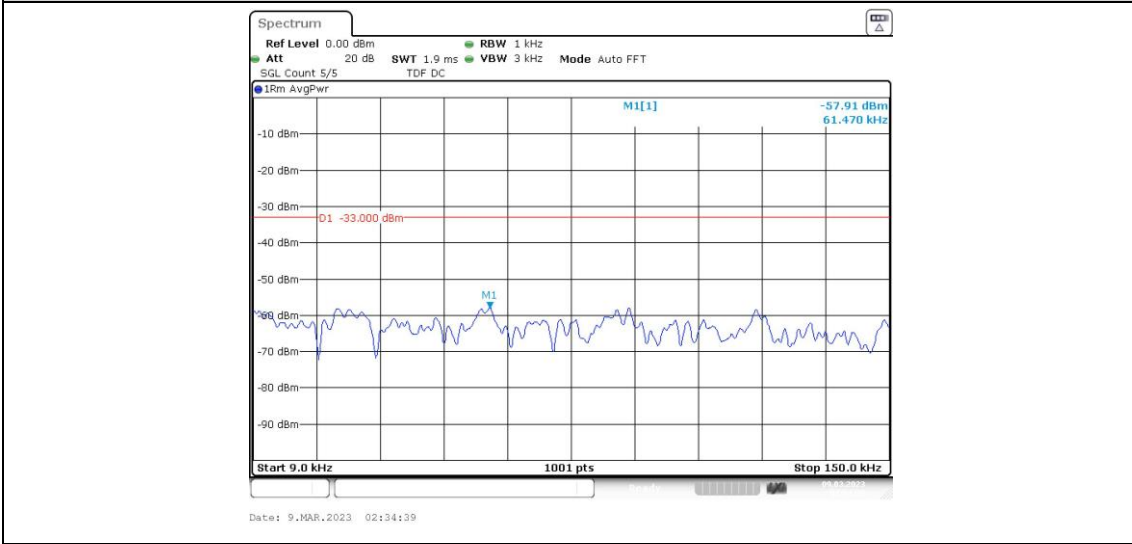

Band12-1.4MHz-16QAM-23173-1RB#0-Range1:0.009~0.15MHz