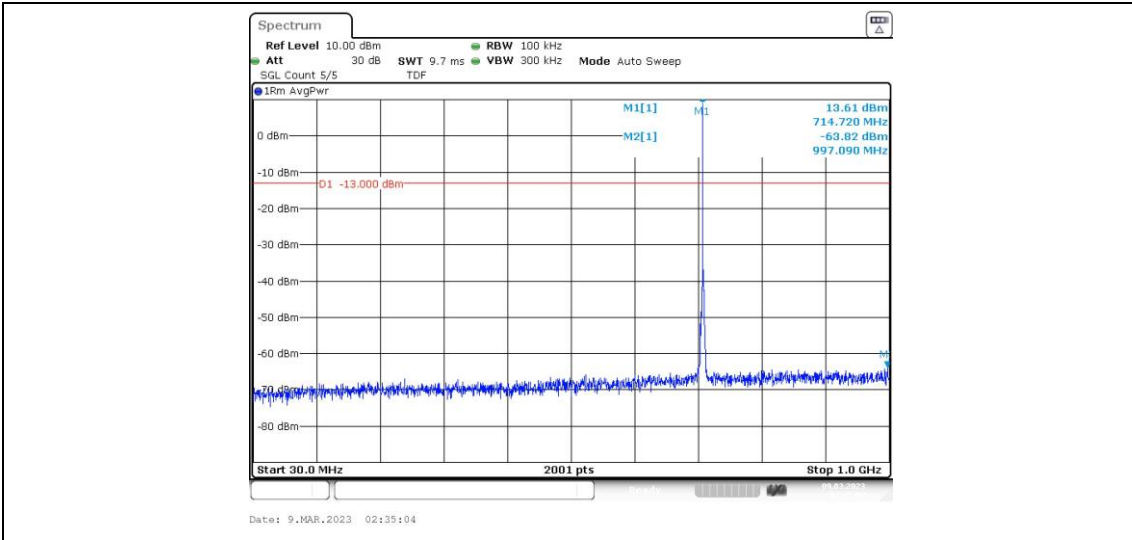

Band12-1.4MHz-16QAM-23095-1RB#0-Range4:1000~10000MHz

Band12-1.4MHz-16QAM-23173-1RB#0-Range1:0.009~0.15MHz

Band12-1.4MHz-16QAM-23173-1RB#0-Range2:0.15~30MHz

Band12-1.4MHz-16QAM-23173-1RB#0-Range3:30~1000MHz