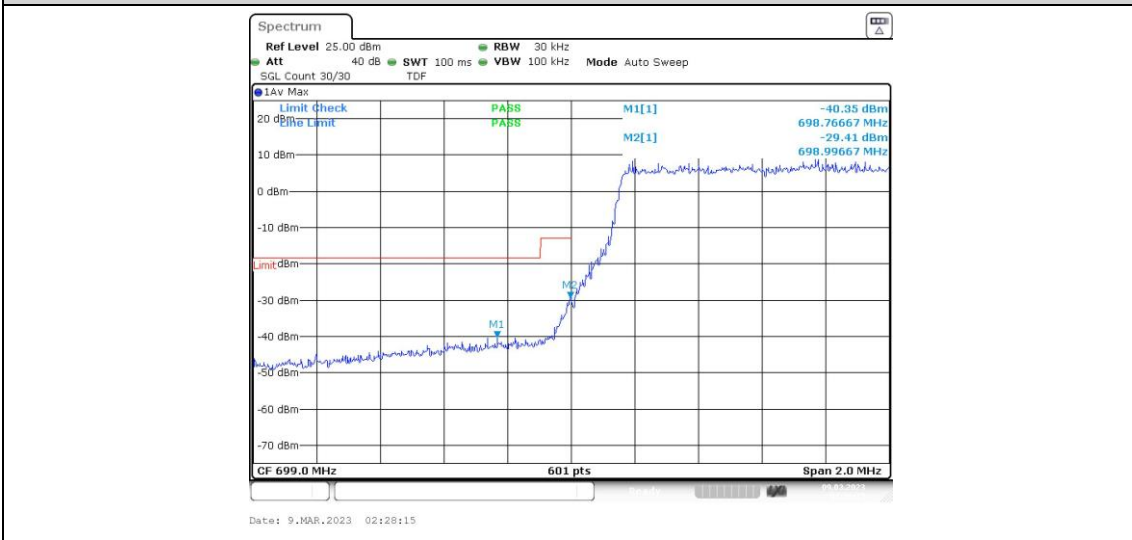

Test Graphs

Band12-1.4MHz-QPSK-23173-6RB#0

Band12-1.4MHz-16QAM-23017-1RB#0

Band12-1.4MHz-16QAM-23017-1RB#5

Band12-1.4MHz-16QAM-23017-6RB#0

Band12-1.4MHz-16QAM-23173-1RB#0

Band12-1.4MHz-16QAM-23173-1RB#5

Band12-3MHz-QPSK-23165-15RB#0