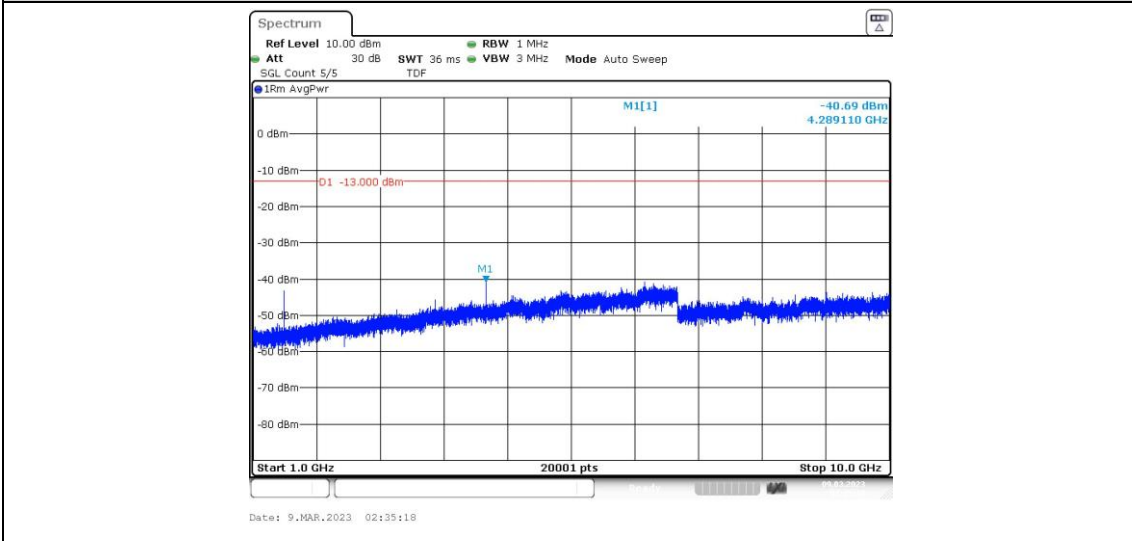

Band12-1.4MHz-16QAM-23173-1RB#0-Range4:1000~10000MHz