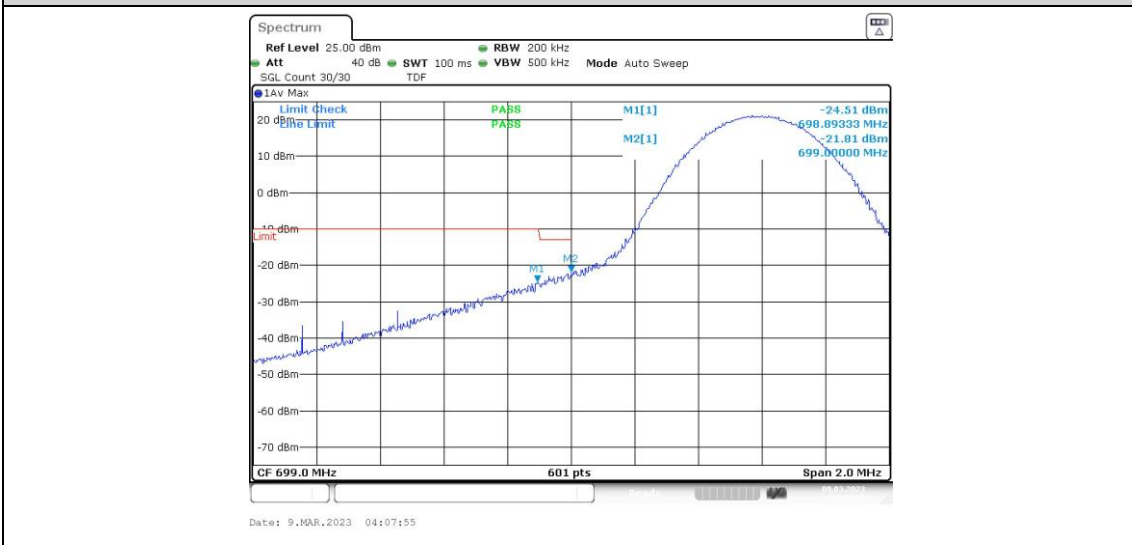

Band12-5MHz-16QAM-23035-25RB#0

Band12-5MHz-16QAM-23155-1RB#0

Band12-5MHz-16QAM-23155-1RB#24

Band12-5MHz-16QAM-23155-25RB#0

Band12-10MHz-QPSK-23060-1RB#0

Band12-10MHz-QPSK-23060-1RB#49

Band12-10MHz-QPSK-23060-50RB#0