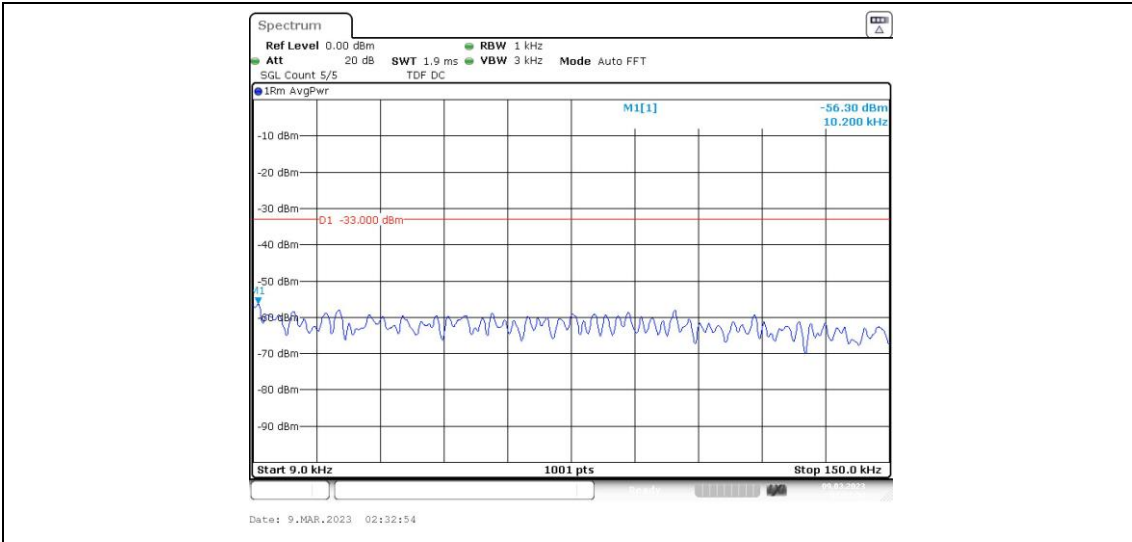

Band12-1.4MHz-16QAM-23095-1RB#0-Range1:0.009~0.15MHz