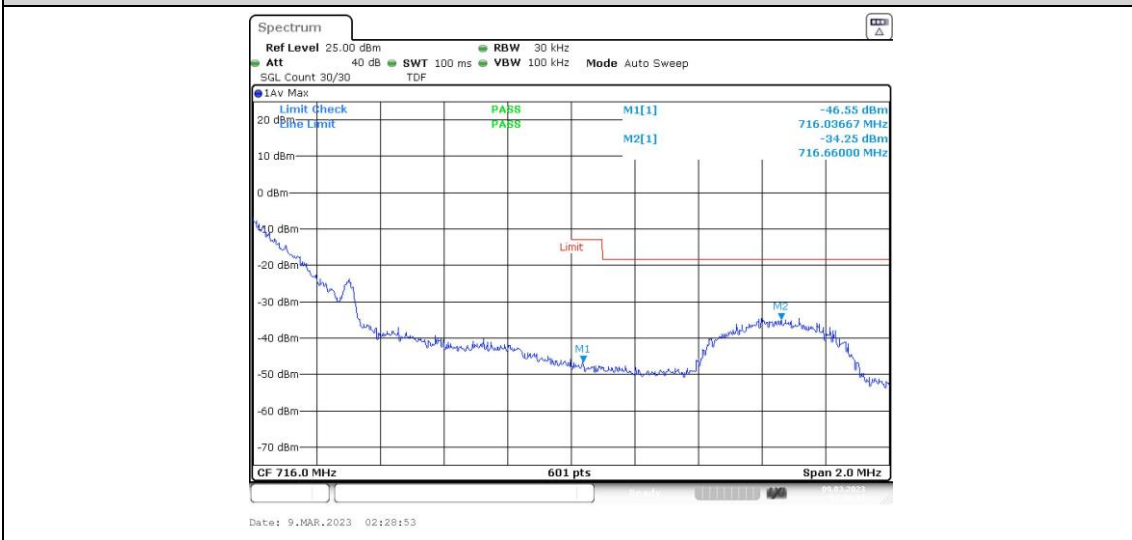

Test Graphs

Band12-1.4MHz-QPSK-23173-6RB#0

Band12-1.4MHz-16QAM-23017-1RB#0

Band12-1.4MHz-16QAM-23017-1RB#5

Band12-1.4MHz-16QAM-23017-6RB#0

Band12-1.4MHz-16QAM-23173-1RB#0

Band12-1.4MHz-16QAM-23173-1RB#5

Band12-3MHz-QPSK-23165-15RB#0