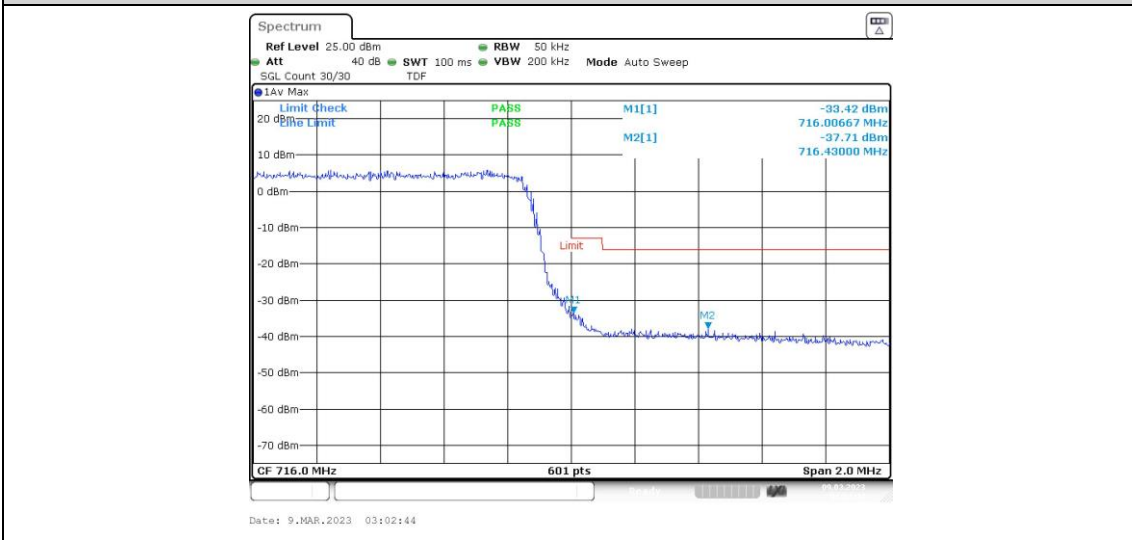

Test Graphs

Band12-1.4MHz-QPSK-23173-6RB#0

Band12-1.4MHz-16QAM-23017-1RB#0

Band12-1.4MHz-16QAM-23017-1RB#5

Band12-1.4MHz-16QAM-23017-6RB#0

Band12-1.4MHz-16QAM-23173-1RB#0

Band12-1.4MHz-16QAM-23173-1RB#5

Band12-3MHz-QPSK-23165-15RB#0