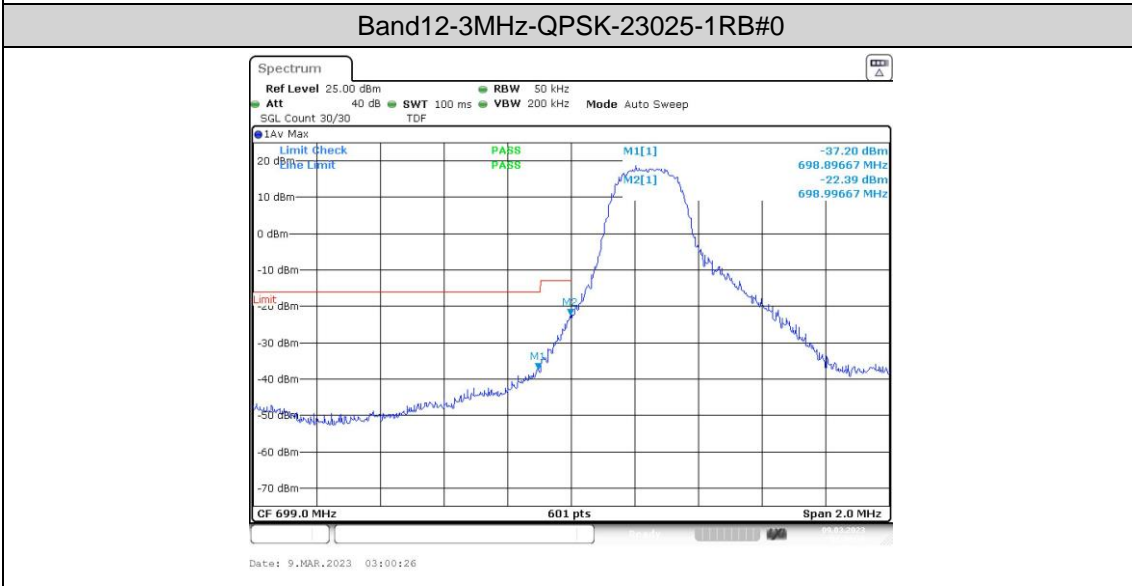

Test Graphs

Band12-1.4MHz-QPSK-23173-6RB#0

Band12-1.4MHz-16QAM-23017-1RB#0

Band12-1.4MHz-16QAM-23017-1RB#5

Band12-1.4MHz-16QAM-23017-6RB#0

Band12-1.4MHz-16QAM-23173-1RB#0

Band12-1.4MHz-16QAM-23173-1RB#5

Band12-3MHz-QPSK-23165-15RB#0