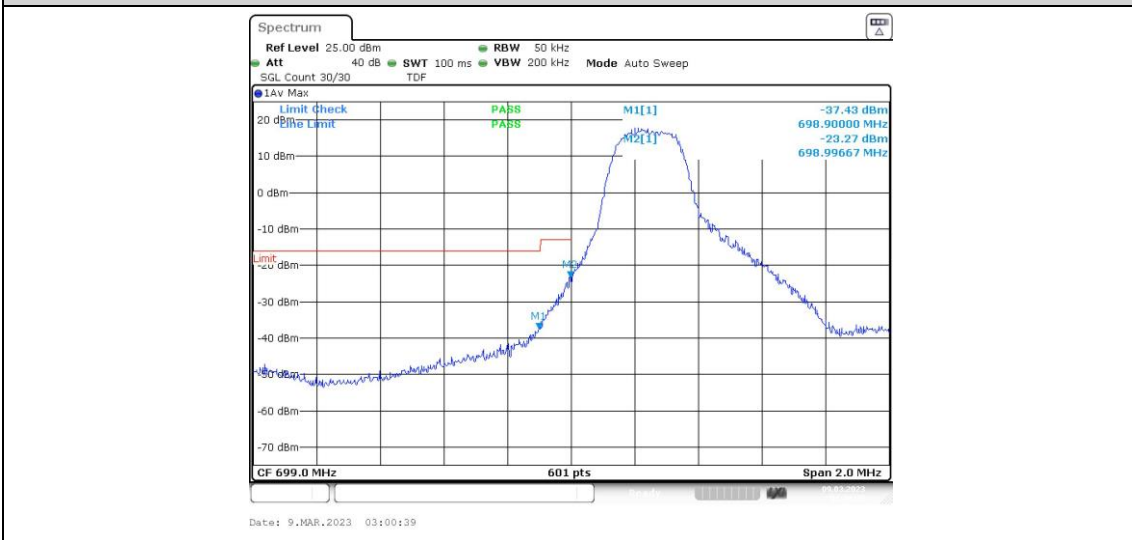

Band12-3MHz-16QAM-23025-1RB#0

Band12-3MHz-16QAM-23025-1RB#14