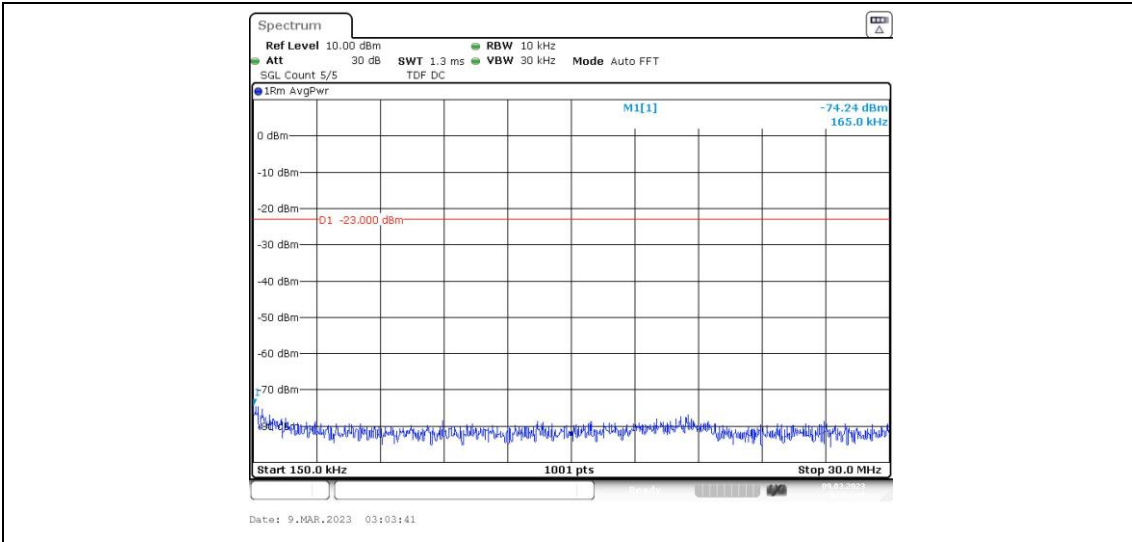

Band12-3MHz-QPSK-23025-1RB#0-Range2:0.15~30MHz