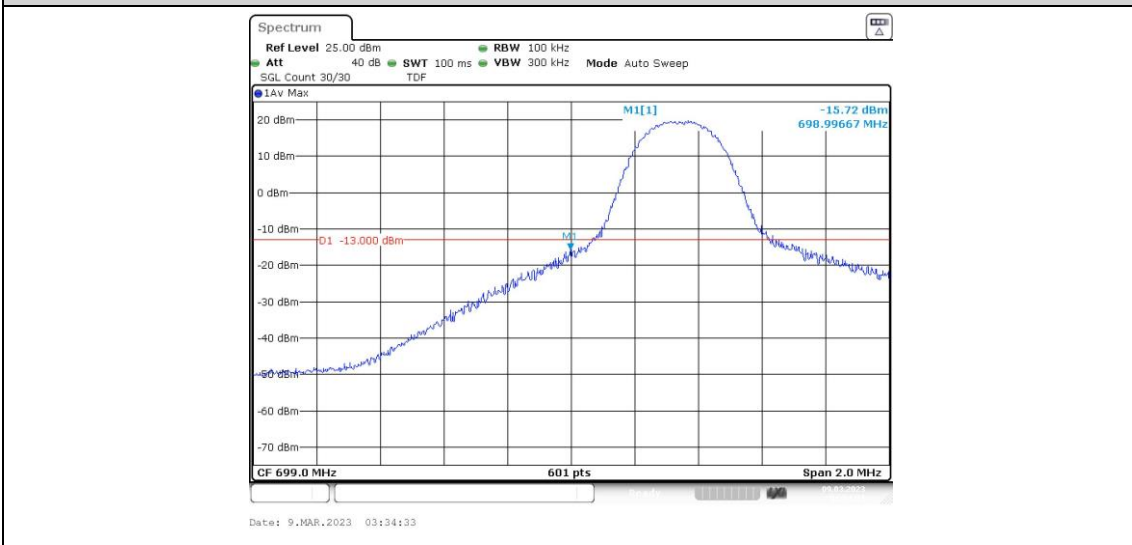

Band12-5MHz-QPSK-23035-1RB#0