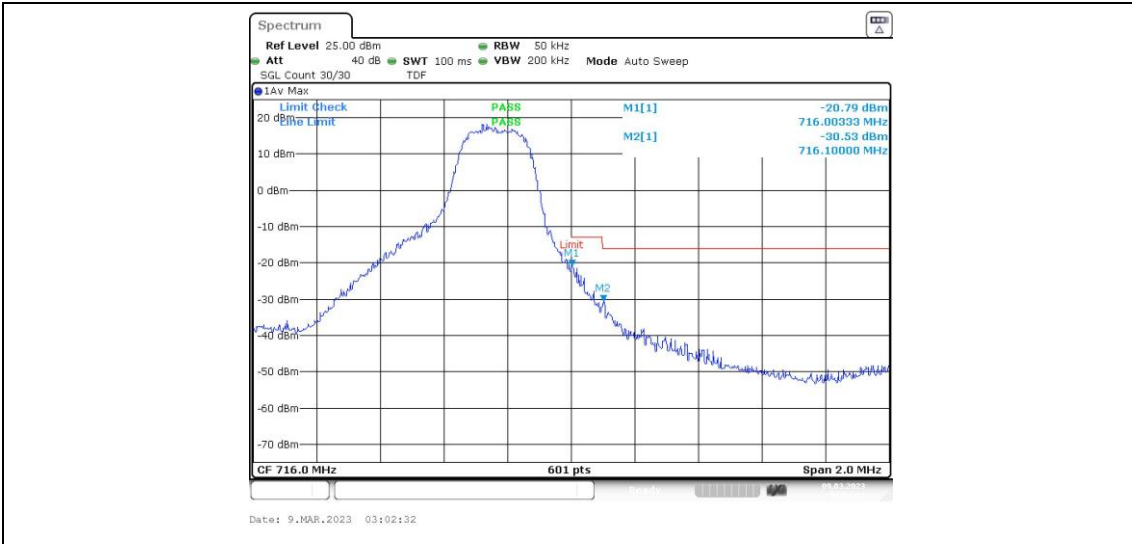

Band12-3MHz-16QAM-23165-1RB#14