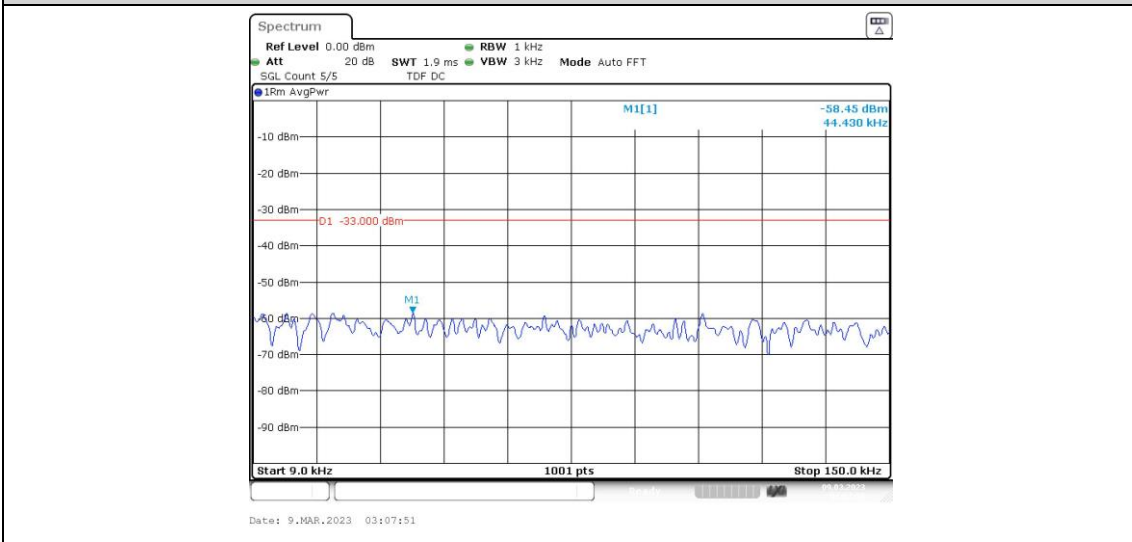

Band12-3MHz-16QAM-23165-1RB#0-Range1:0.009~0.15MHz