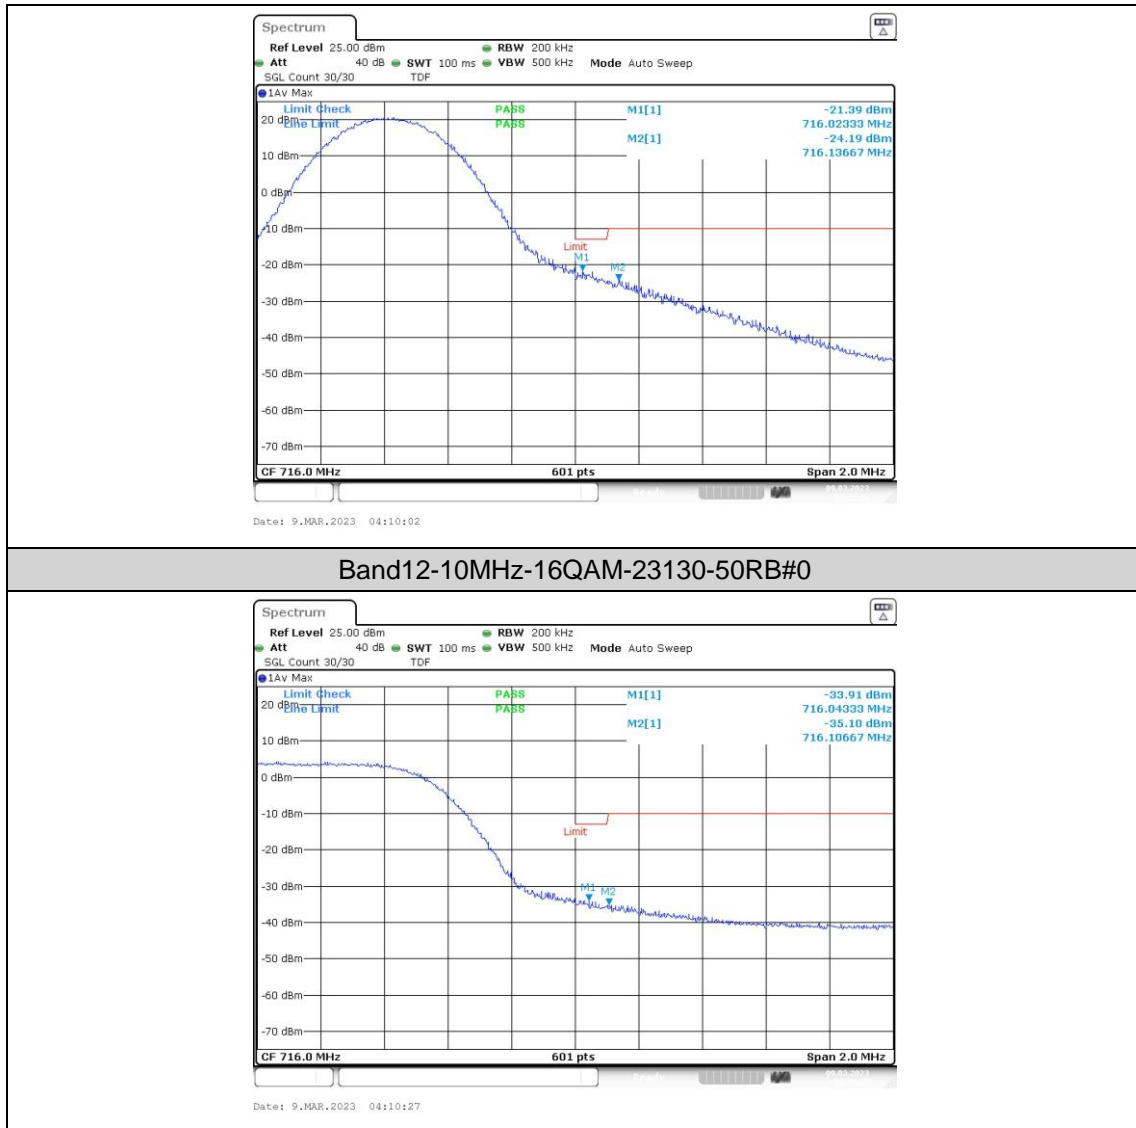

Band12-10MHz-16QAM-23130-1RB#49