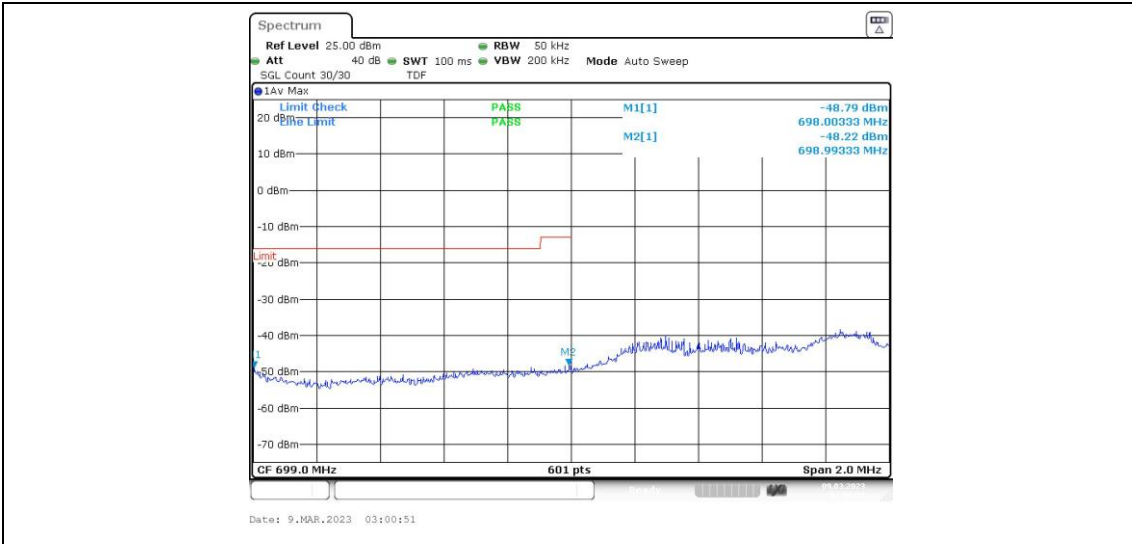

Test Graphs

Band12-1.4MHz-QPSK-23173-6RB#0

Band12-1.4MHz-16QAM-23017-1RB#0

Band12-1.4MHz-16QAM-23017-1RB#5

Band12-1.4MHz-16QAM-23017-6RB#0

Band12-1.4MHz-16QAM-23173-1RB#0

Band12-1.4MHz-16QAM-23173-1RB#5

Band12-3MHz-QPSK-23165-15RB#0