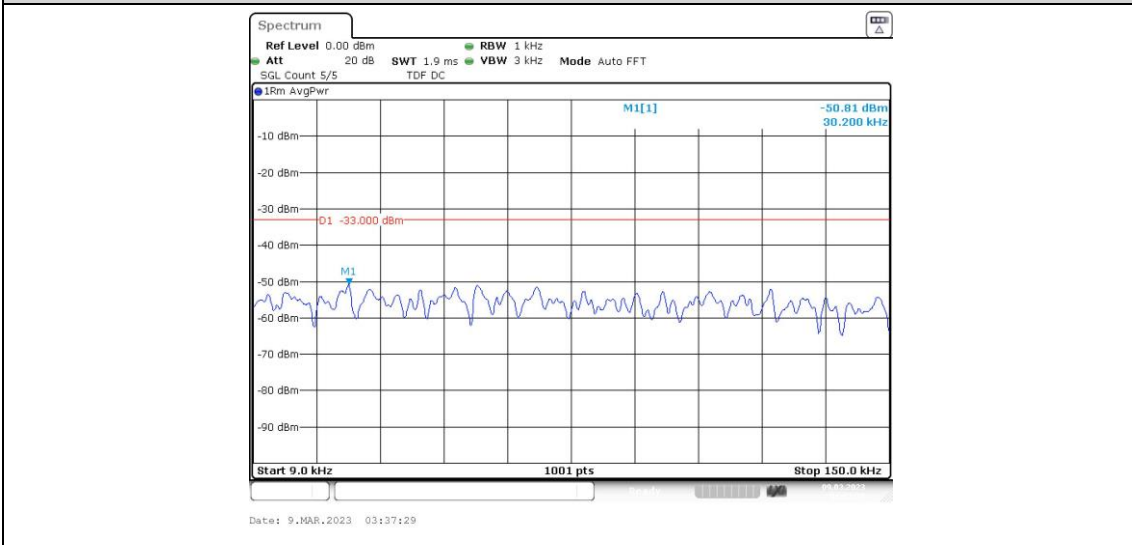

Band12-5MHz-QPSK-23035-1RB#0-Range1:0.009~0.15MHz