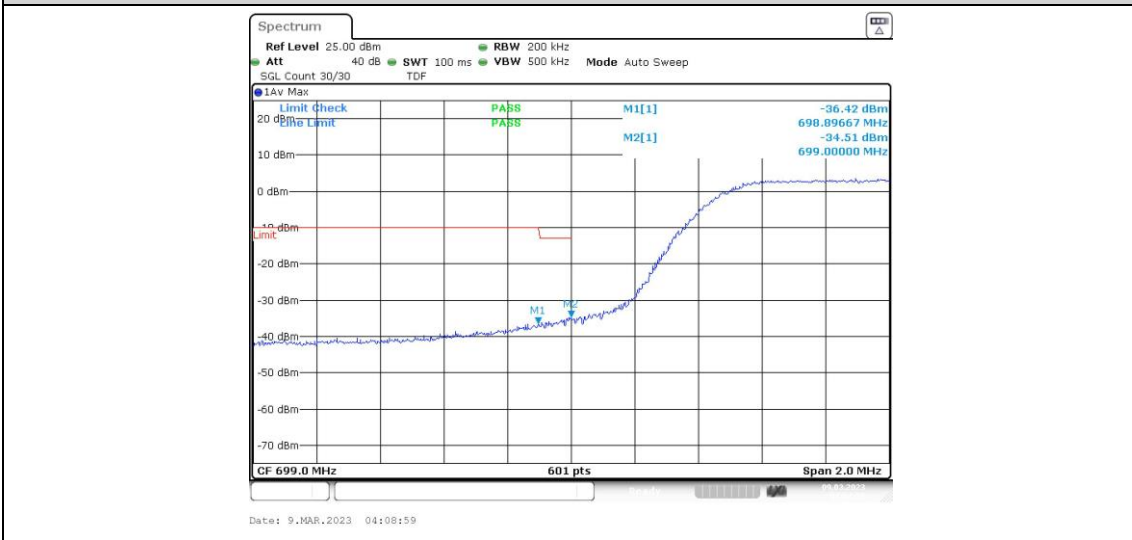

Band12-10MHz-QPSK-23130-1RB#0

Band12-10MHz-QPSK-23130-1RB#49

Band12-10MHz-QPSK-23130-50RB#0

Band12-10MHz-16QAM-23060-1RB#0

Band12-10MHz-16QAM-23060-1RB#49

Band12-10MHz-16QAM-23060-50RB#0

Band12-10MHz-16QAM-23130-1RB#0