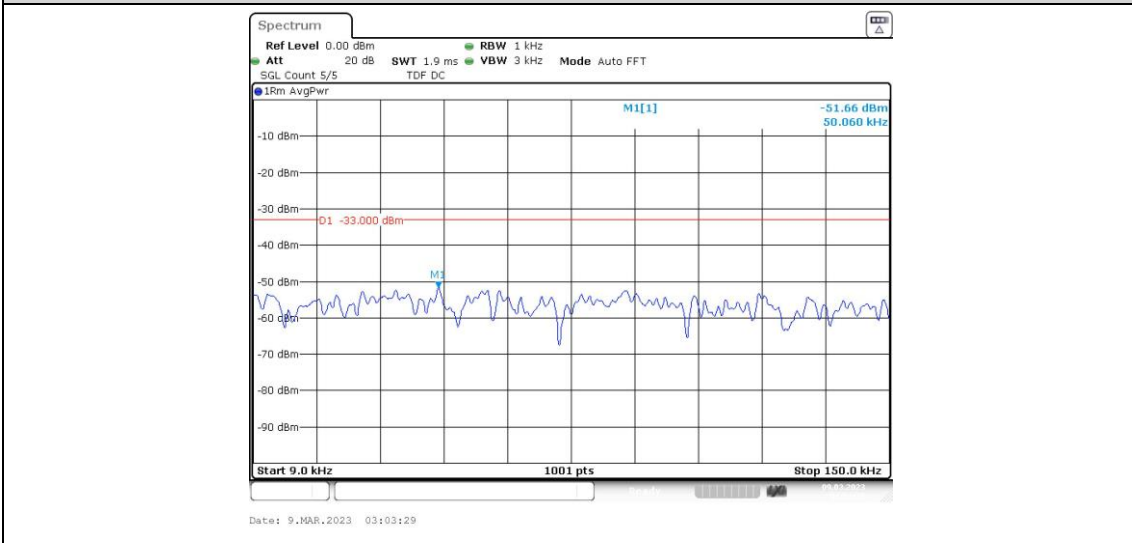

Band12-3MHz-QPSK-23025-1RB#0-Range1:0.009~0.15MHz