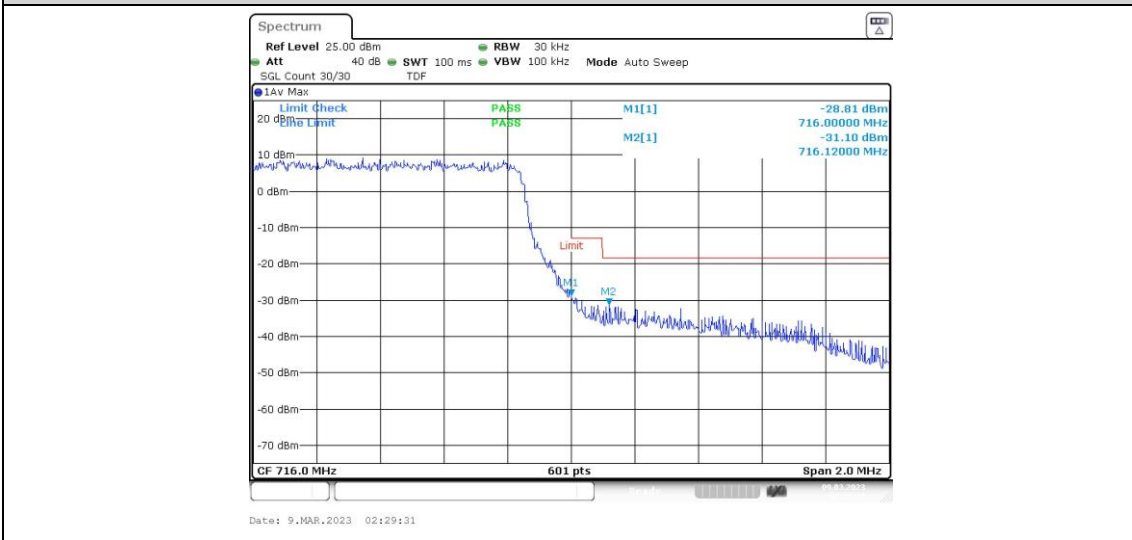

Band12-1.4MHz-QPSK-23173-6RB#0