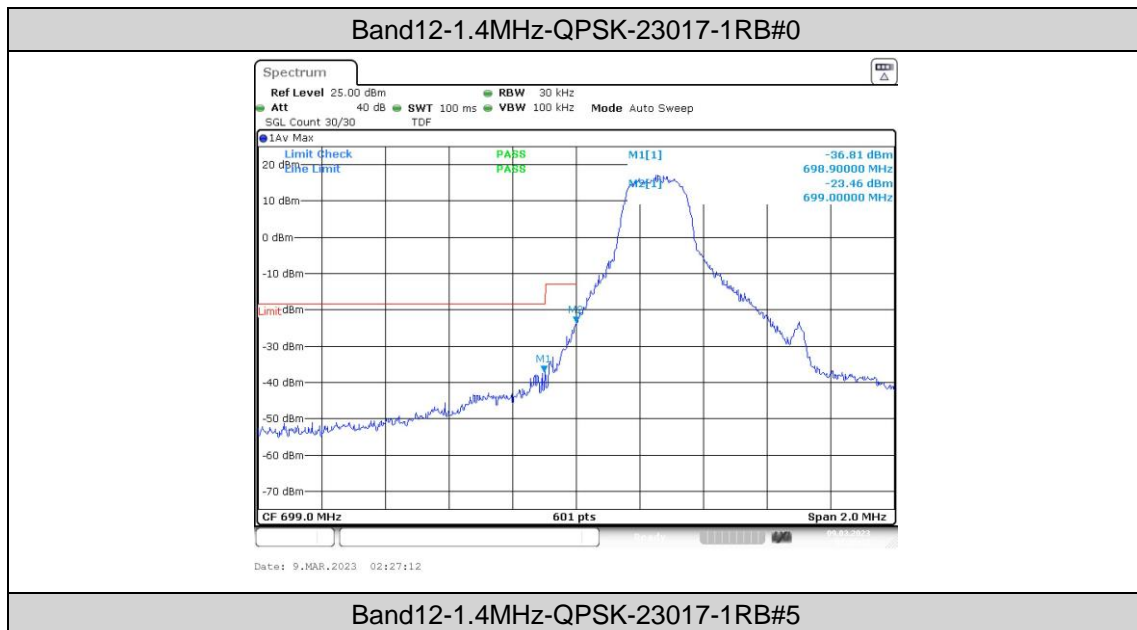

Band12	5MHz	16QAM	23155	25RB#0	-27.59	PASS
Band12	10MHz	QPSK	23060	1RB#0	-24.51,-21.81	PASS
Band12	10MHz	QPSK	23060	1RB#49	-46.12,-46.26	PASS
Band12	10MHz	QPSK	23060	50RB#0	-35.21,-33.96	PASS
Band12	10MHz	QPSK	23130	1RB#0	-46.52,-46.61	PASS
Band12	10MHz	QPSK	23130	1RB#49	-21.01,-24.54	PASS
Band12	10MHz	QPSK	23130	50RB#0	-33.89,-35.27	PASS
Band12	10MHz	16QAM	23060	1RB#0	-24.37,-21.79	PASS
Band12	10MHz	16QAM	23060	1RB#49	-46.22,-45.17	PASS
Band12	10MHz	16QAM	23060	50RB#0	-36.42,-34.51	PASS
Band12	10MHz	16QAM	23130	1RB#0	-46.07,-46.44	PASS
Band12	10MHz	16QAM	23130	1RB#49	-21.39,-24.19	PASS
Band12	10MHz	16QAM	23130	50RB#0	-33.91,-35.10	PASS

Test Graphs