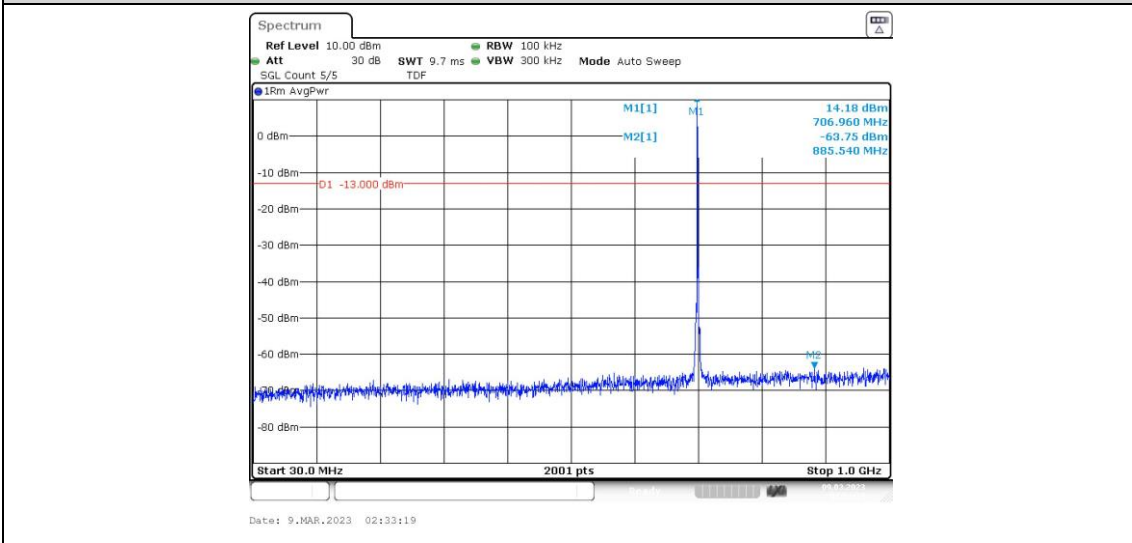

Band12-1.4MHz-16QAM-23017-1RB#0-Range4:1000~10000MHz

Band12-1.4MHz-16QAM-23095-1RB#0-Range1:0.009~0.15MHz

Band12-1.4MHz-16QAM-23095-1RB#0-Range2:0.15~30MHz

Band12-1.4MHz-16QAM-23095-1RB#0-Range3:30~1000MHz