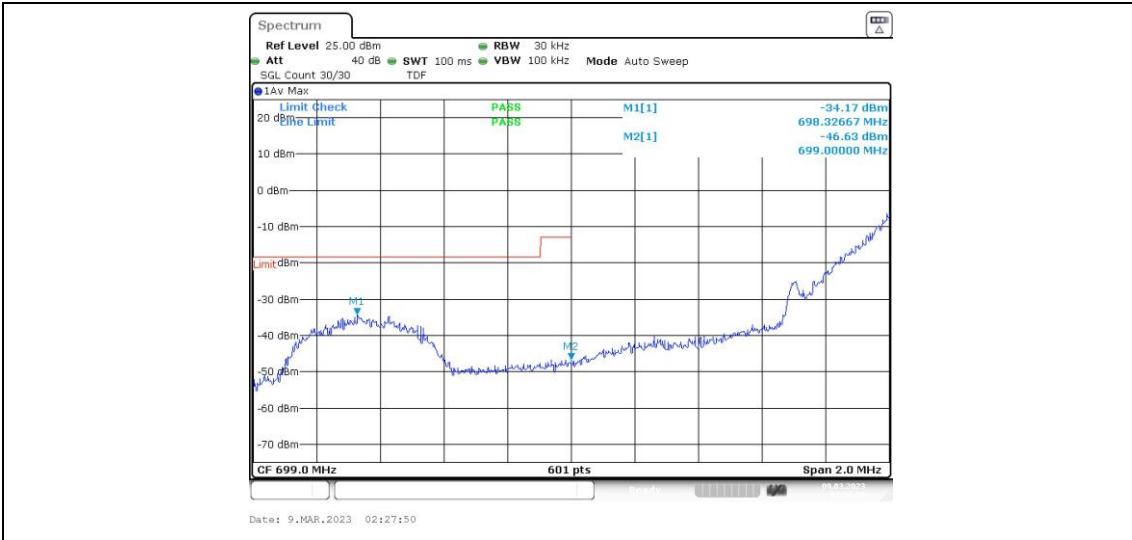

Test Graphs

Band12-1.4MHz-QPSK-23173-6RB#0

Band12-1.4MHz-16QAM-23017-1RB#0

Band12-1.4MHz-16QAM-23017-1RB#5

Band12-1.4MHz-16QAM-23017-6RB#0

Band12-1.4MHz-16QAM-23173-1RB#0

Band12-1.4MHz-16QAM-23173-1RB#5

Band12-3MHz-QPSK-23165-15RB#0