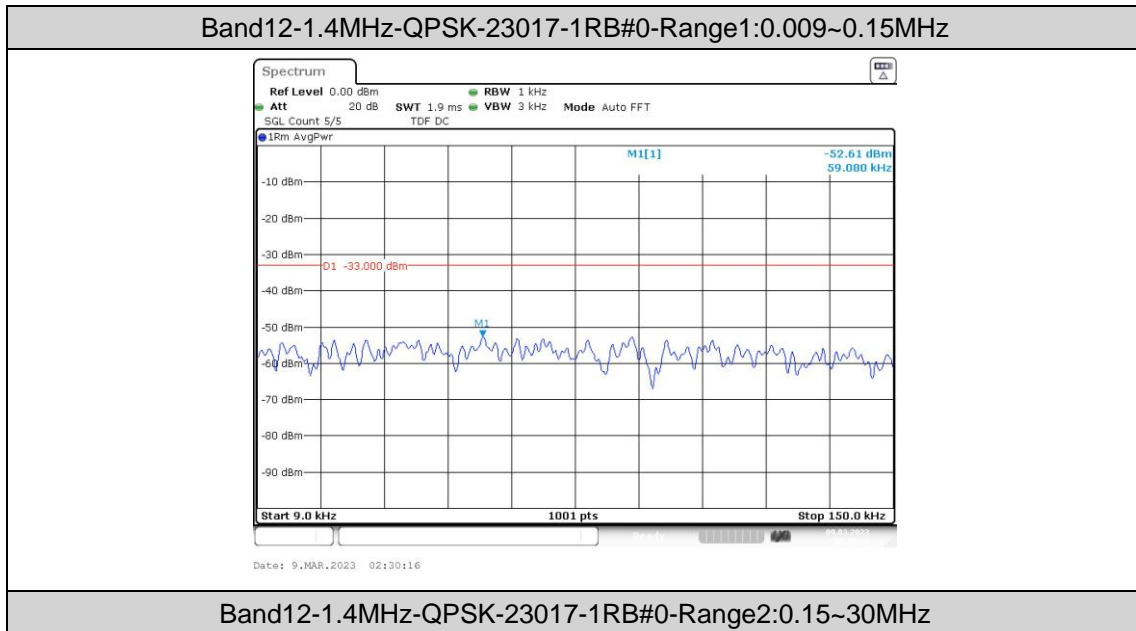

Band12	10MHz	QPSK	23095	1RB#0	Range1:0.009~0.15MHz	PASS
Band12	10MHz	QPSK	23095	1RB#0	Range2:0.15~30MHz	PASS
Band12	10MHz	QPSK	23095	1RB#0	Range3:30~1000MHz	PASS
Band12	10MHz	QPSK	23095	1RB#0	Range4:1000~10000MHz	PASS
Band12	10MHz	QPSK	23130	1RB#0	Range1:0.009~0.15MHz	PASS
Band12	10MHz	QPSK	23130	1RB#0	Range2:0.15~30MHz	PASS
Band12	10MHz	QPSK	23130	1RB#0	Range3:30~1000MHz	PASS
Band12	10MHz	QPSK	23130	1RB#0	Range4:1000~10000MHz	PASS
Band12	10MHz	16QAM	23060	1RB#0	Range1:0.009~0.15MHz	PASS
Band12	10MHz	16QAM	23060	1RB#0	Range2:0.15~30MHz	PASS
Band12	10MHz	16QAM	23060	1RB#0	Range3:30~1000MHz	PASS
Band12	10MHz	16QAM	23060	1RB#0	Range4:1000~10000MHz	PASS
Band12	10MHz	16QAM	23095	1RB#0	Range1:0.009~0.15MHz	PASS
Band12	10MHz	16QAM	23095	1RB#0	Range2:0.15~30MHz	PASS
Band12	10MHz	16QAM	23095	1RB#0	Range3:30~1000MHz	PASS
Band12	10MHz	16QAM	23095	1RB#0	Range4:1000~10000MHz	PASS
Band12	10MHz	16QAM	23130	1RB#0	Range1:0.009~0.15MHz	PASS
Band12	10MHz	16QAM	23130	1RB#0	Range2:0.15~30MHz	PASS
Band12	10MHz	16QAM	23130	1RB#0	Range3:30~1000MHz	PASS
Band12	10MHz	16QAM	23130	1RB#0	Range4:1000~10000MHz	PASS

Test Graphs