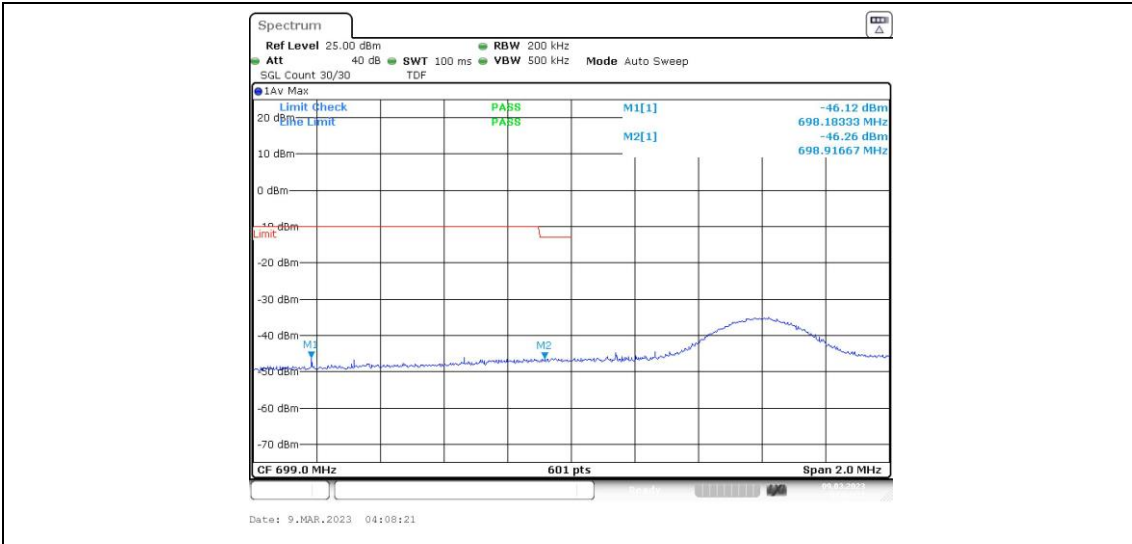

Band12-5MHz-16QAM-23035-25RB#0

Band12-5MHz-16QAM-23155-1RB#0

Band12-5MHz-16QAM-23155-1RB#24

Band12-5MHz-16QAM-23155-25RB#0

Band12-10MHz-QPSK-23060-1RB#0

Band12-10MHz-QPSK-23060-1RB#49

Band12-10MHz-QPSK-23060-50RB#0