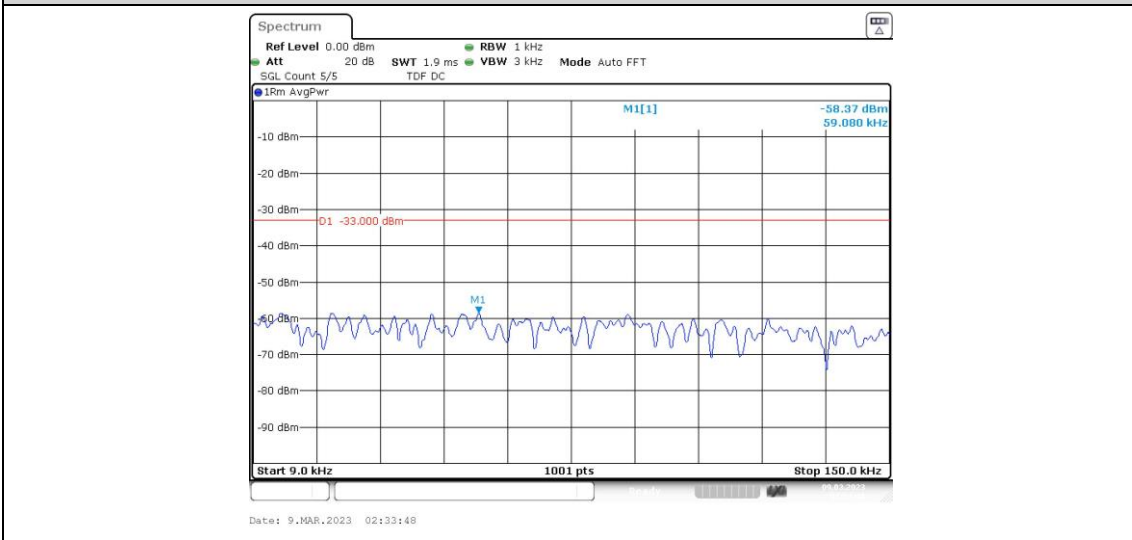

Band12-1.4MHz-QPSK-23173-1RB#0-Range1:0.009~0.15MHz