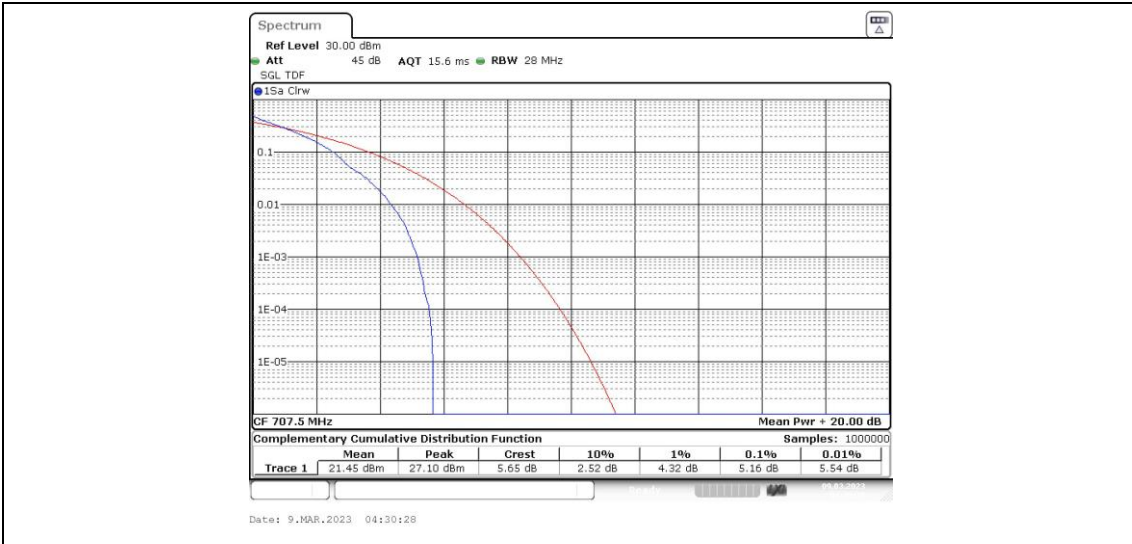

Band12-10MHz-QPSK-23095-1RB#0