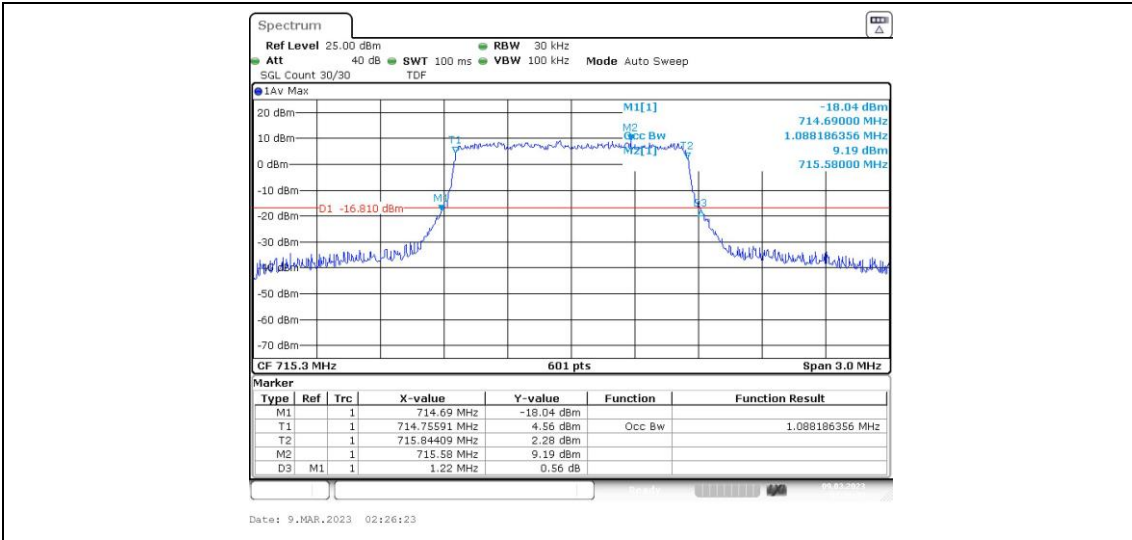

Band12-1.4MHz-16QAM-23017-6RB#0

Band12-1.4MHz-16QAM-23095-6RB#0

Band12-1.4MHz-16QAM-23173-6RB#0