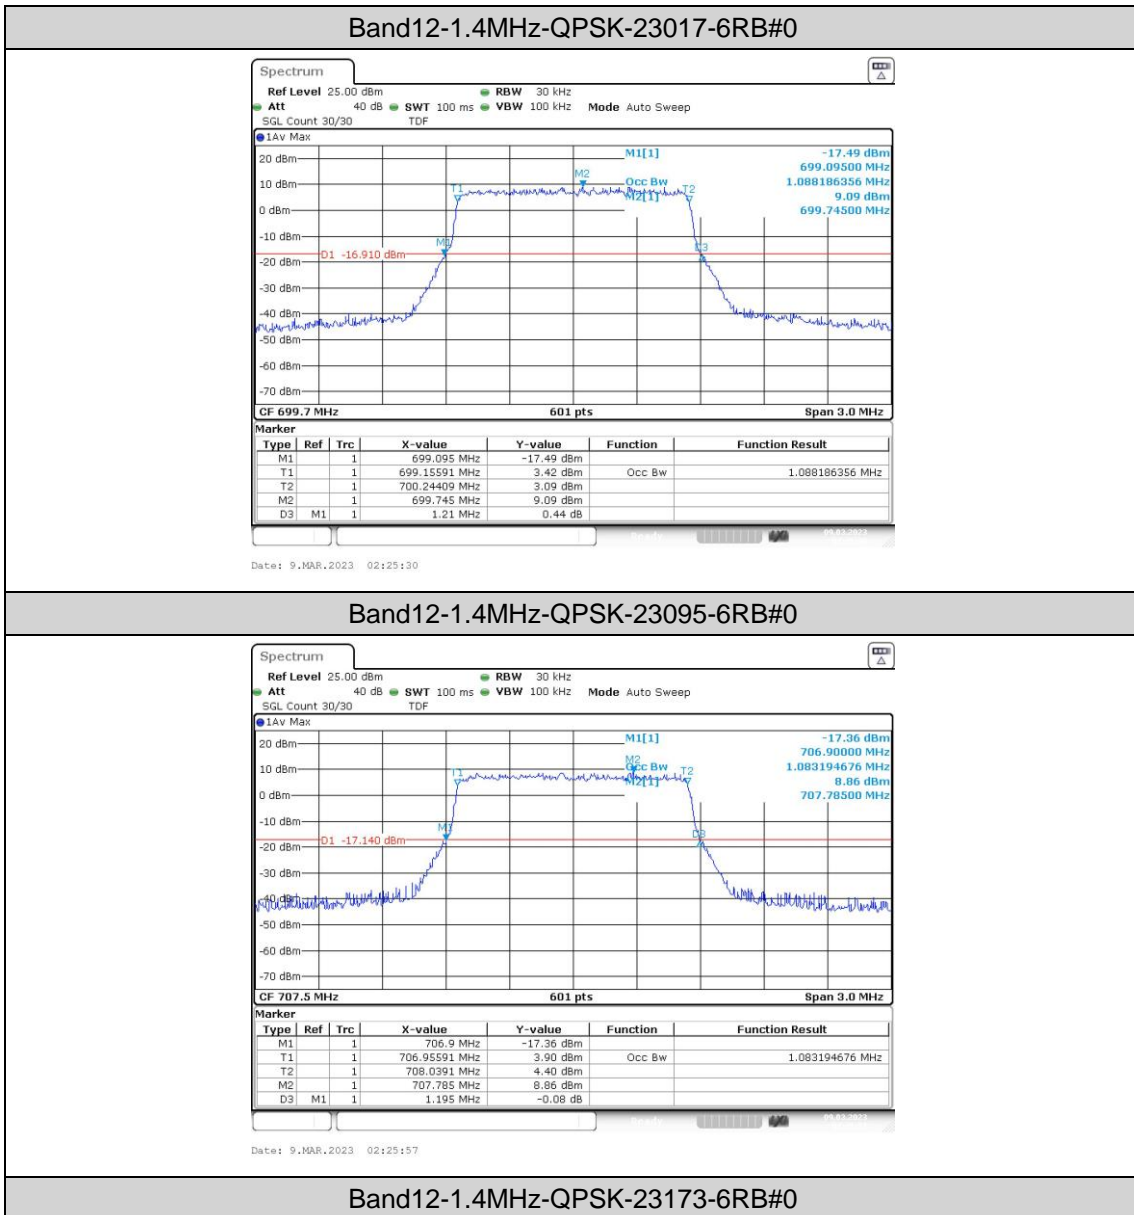

Test Graphs