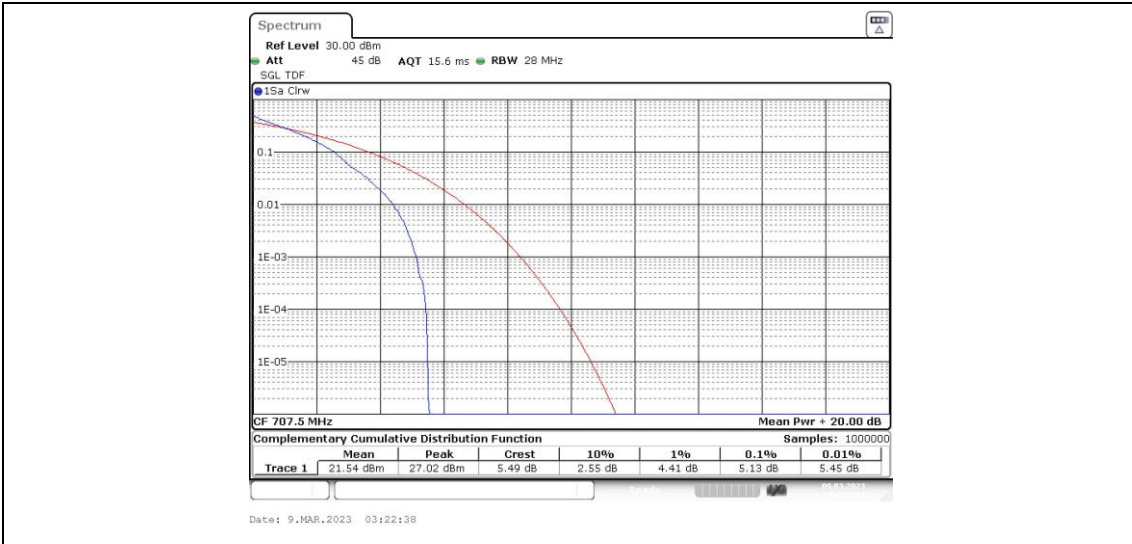

Band12-3MHz-QPSK-23095-1RB#0