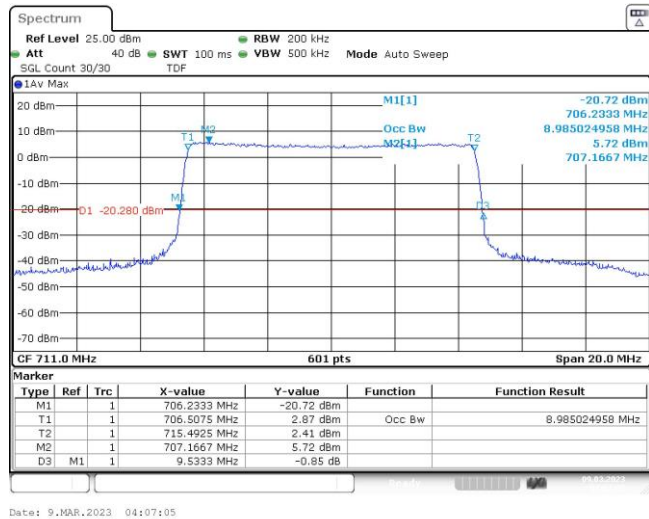

Band12-10MHz-16QAM-23060-50RB#0

Band12-10MHz-16QAM-23095-50RB#0

Band12-10MHz-16QAM-23130-50RB#0