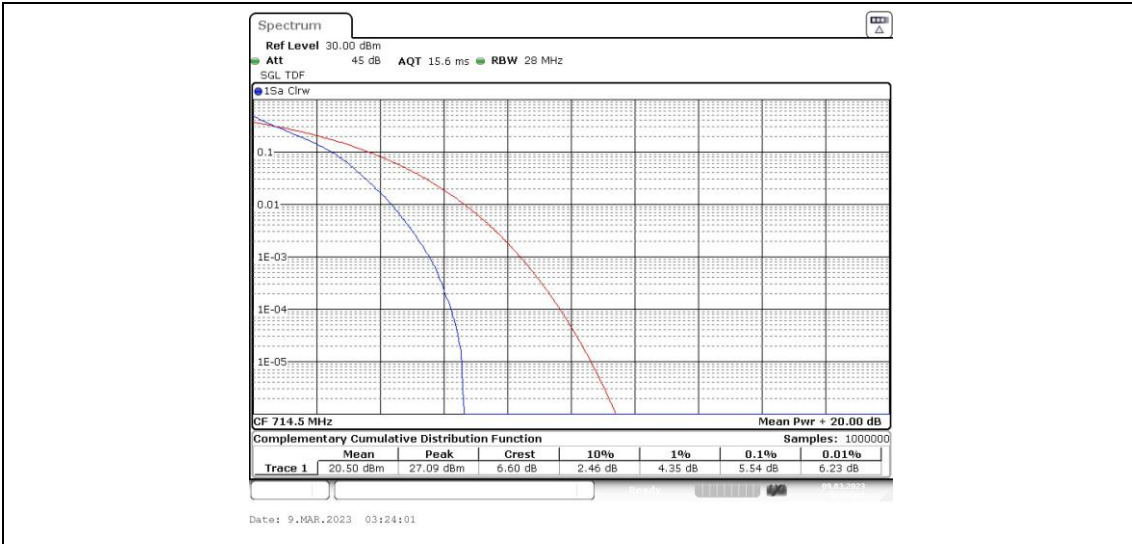

Band12-3MHz-QPSK-23165-15RB#0