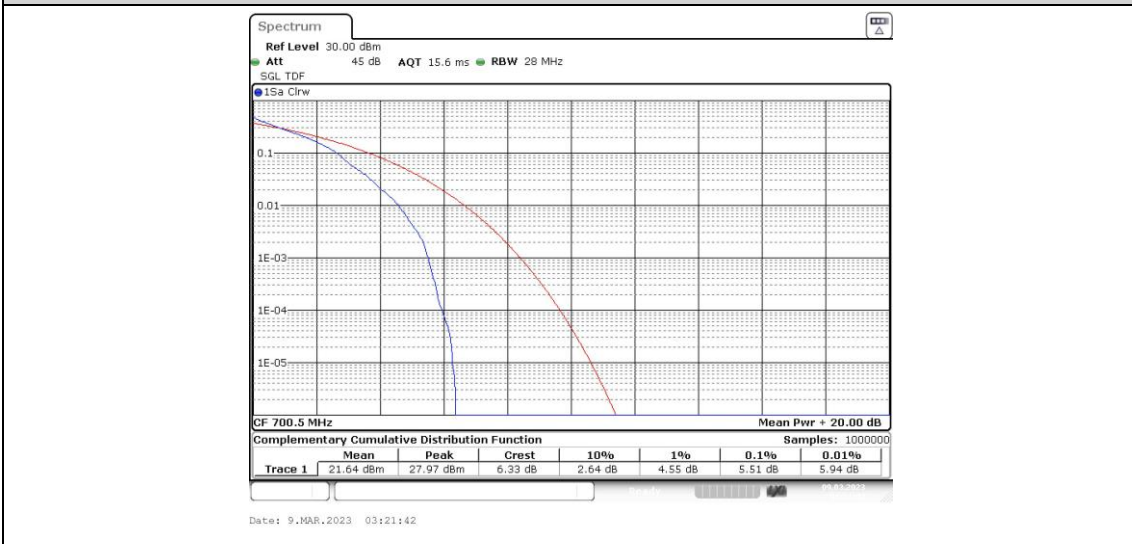

Band12-3MHz-QPSK-23025-1RB#0