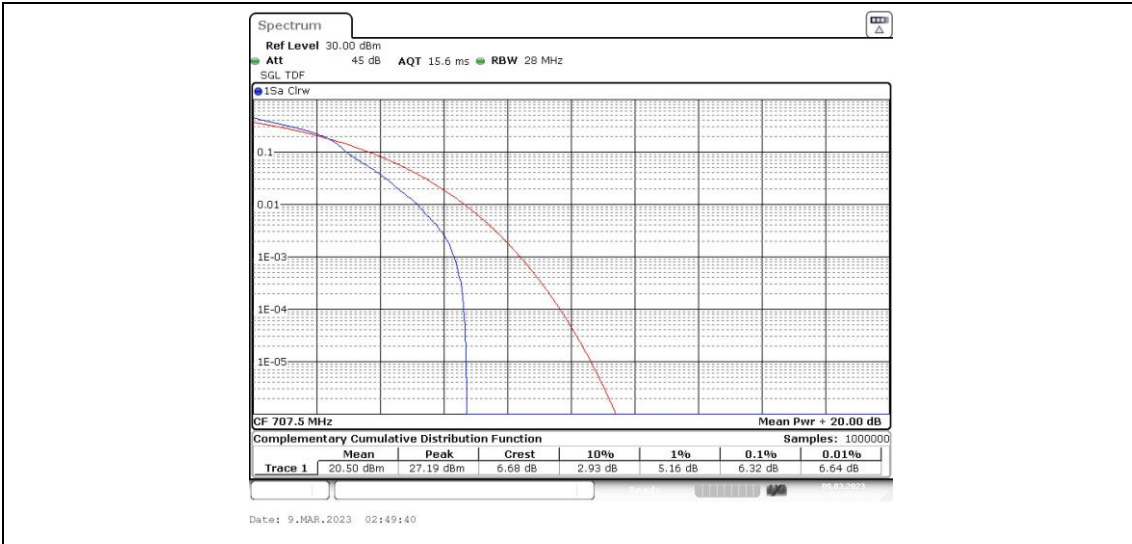

Test Graphs

Band12-1.4MHz-QPSK-23095-6RB#0

Band12-1.4MHz-QPSK-23173-1RB#0

Band12-1.4MHz-QPSK-23173-6RB#0

Band12-1.4MHz-16QAM-23017-1RB#0

Band12-1.4MHz-16QAM-23017-6RB#0

Band12-1.4MHz-16QAM-23095-1RB#0

Band12-1.4MHz-16QAM-23095-6RB#0