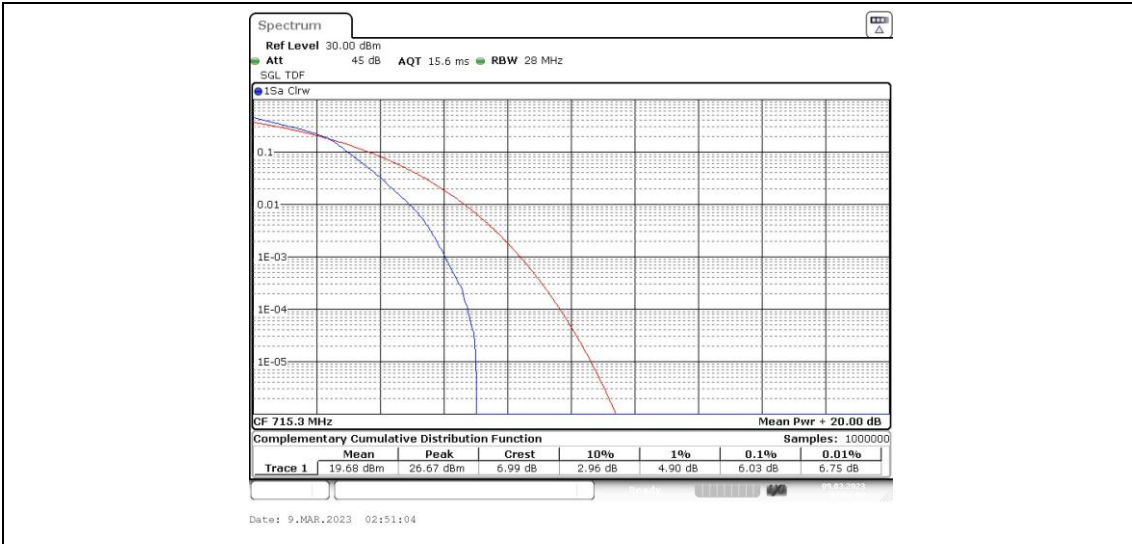

Band12-1.4MHz-16QAM-23173-6RB#0