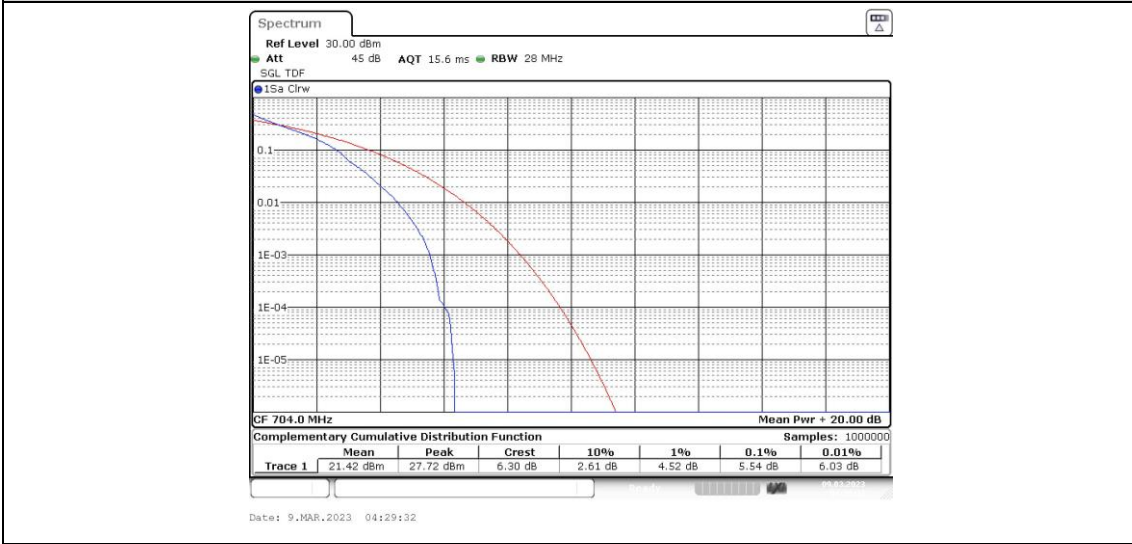

Band12-5MHz-16QAM-23035-25RB#0

Band12-5MHz-16QAM-23095-1RB#0

Band12-5MHz-16QAM-23095-25RB#0

Band12-5MHz-16QAM-23155-1RB#0

Band12-5MHz-16QAM-23155-25RB#0

Band12-10MHz-QPSK-23060-1RB#0

Band12-10MHz-QPSK-23060-50RB#0