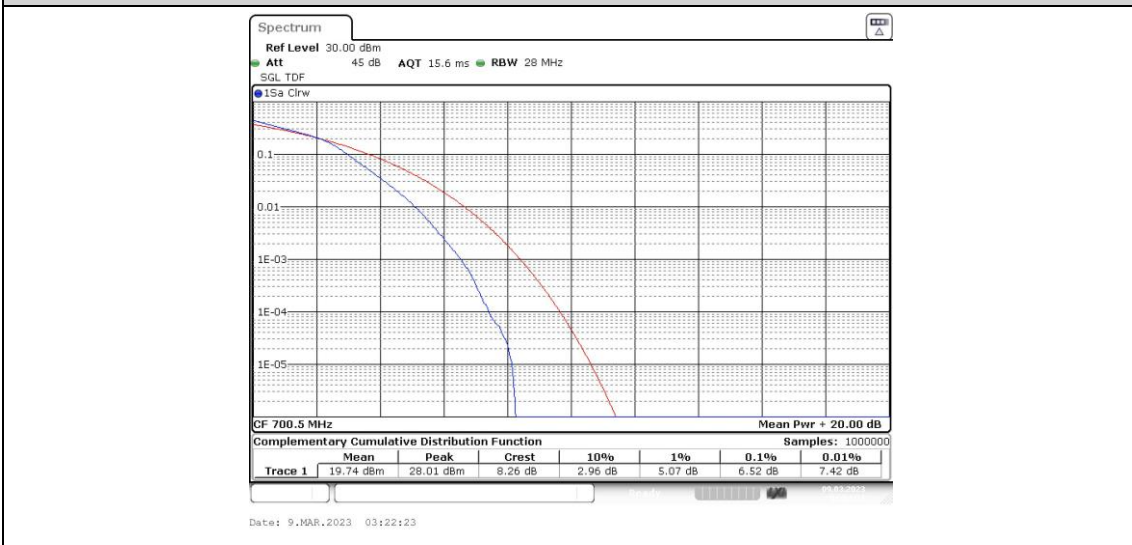

Band12-3MHz-16QAM-23025-15RB#0