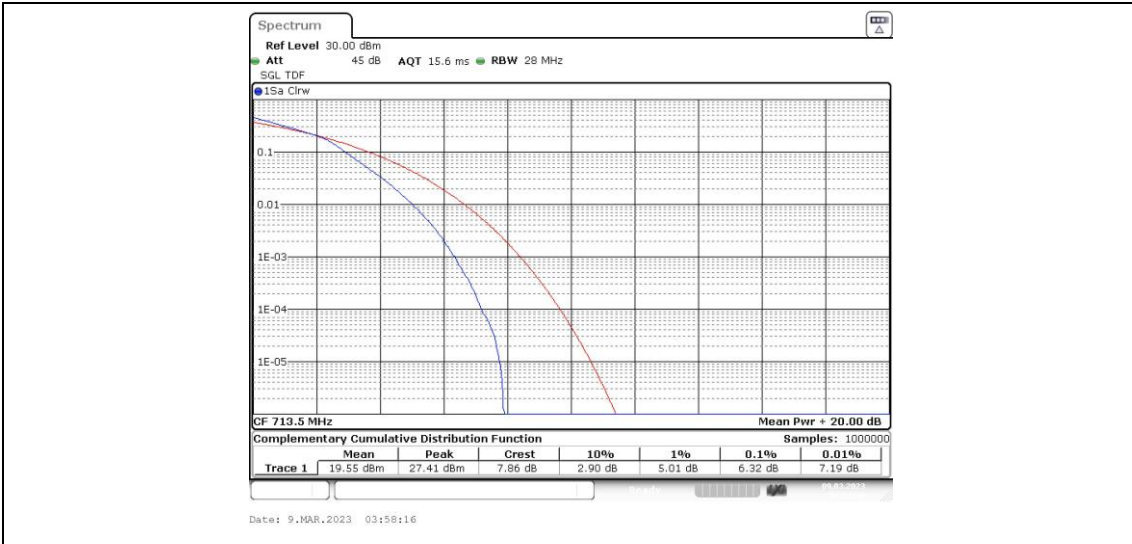

Band12-5MHz-16QAM-23035-25RB#0

Band12-5MHz-16QAM-23095-1RB#0

Band12-5MHz-16QAM-23095-25RB#0

Band12-5MHz-16QAM-23155-1RB#0

Band12-5MHz-16QAM-23155-25RB#0

Band12-10MHz-QPSK-23060-1RB#0

Band12-10MHz-QPSK-23060-50RB#0