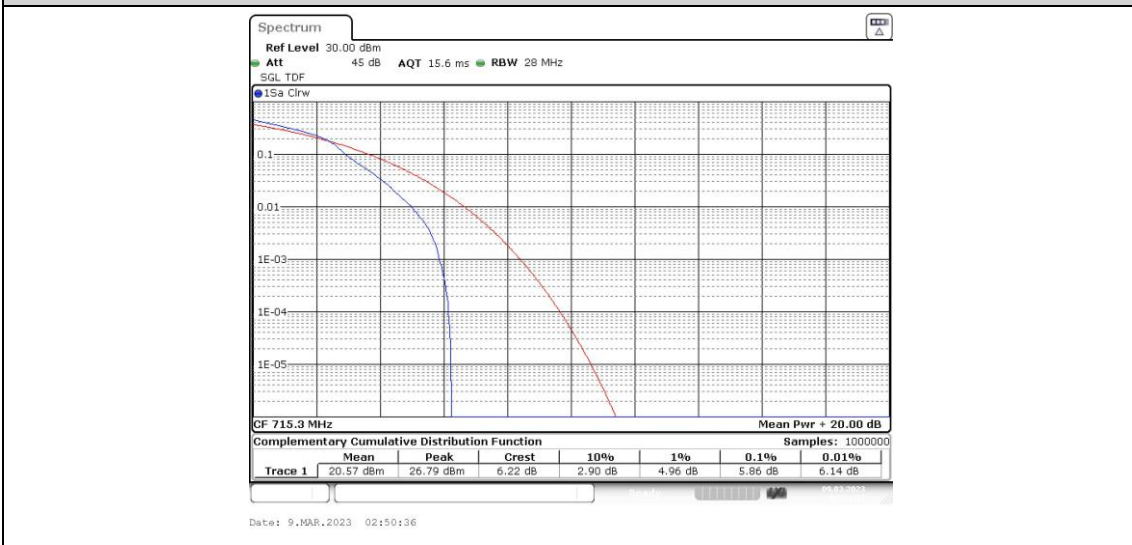

Band12-1.4MHz-16QAM-23173-1RB#0