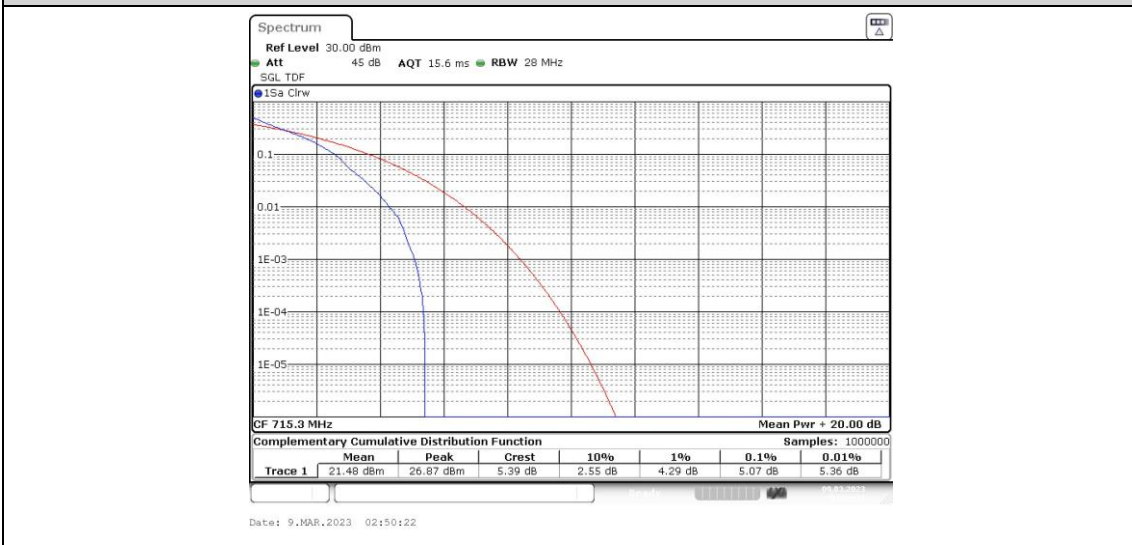

Test Graphs

Band12-1.4MHz-QPSK-23095-6RB#0

Band12-1.4MHz-QPSK-23173-1RB#0

Band12-1.4MHz-QPSK-23173-6RB#0

Band12-1.4MHz-16QAM-23017-1RB#0

Band12-1.4MHz-16QAM-23017-6RB#0

Band12-1.4MHz-16QAM-23095-1RB#0

Band12-1.4MHz-16QAM-23095-6RB#0