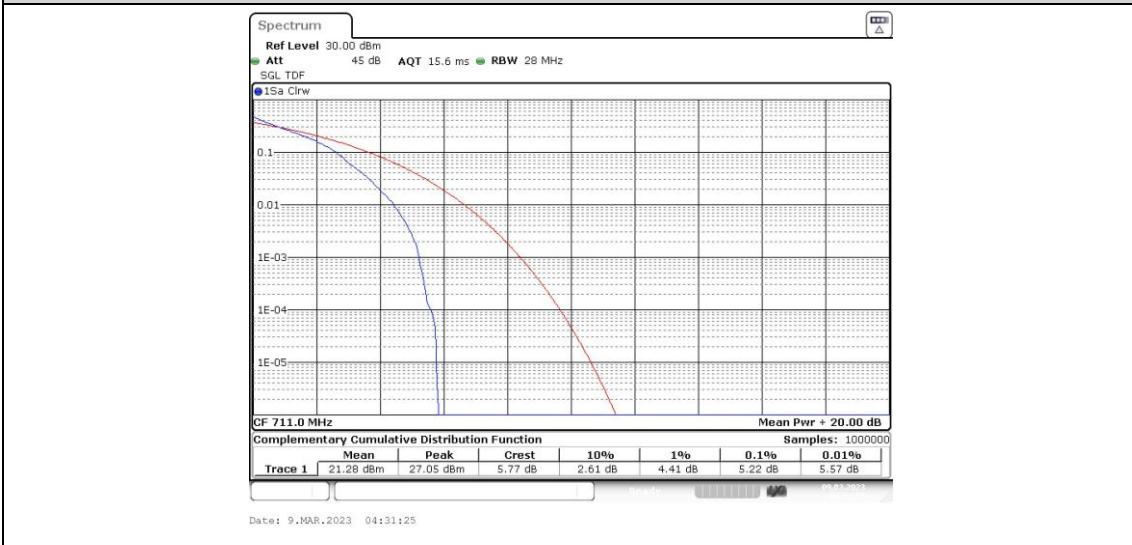

Band12-10MHz-QPSK-23130-1RB#0