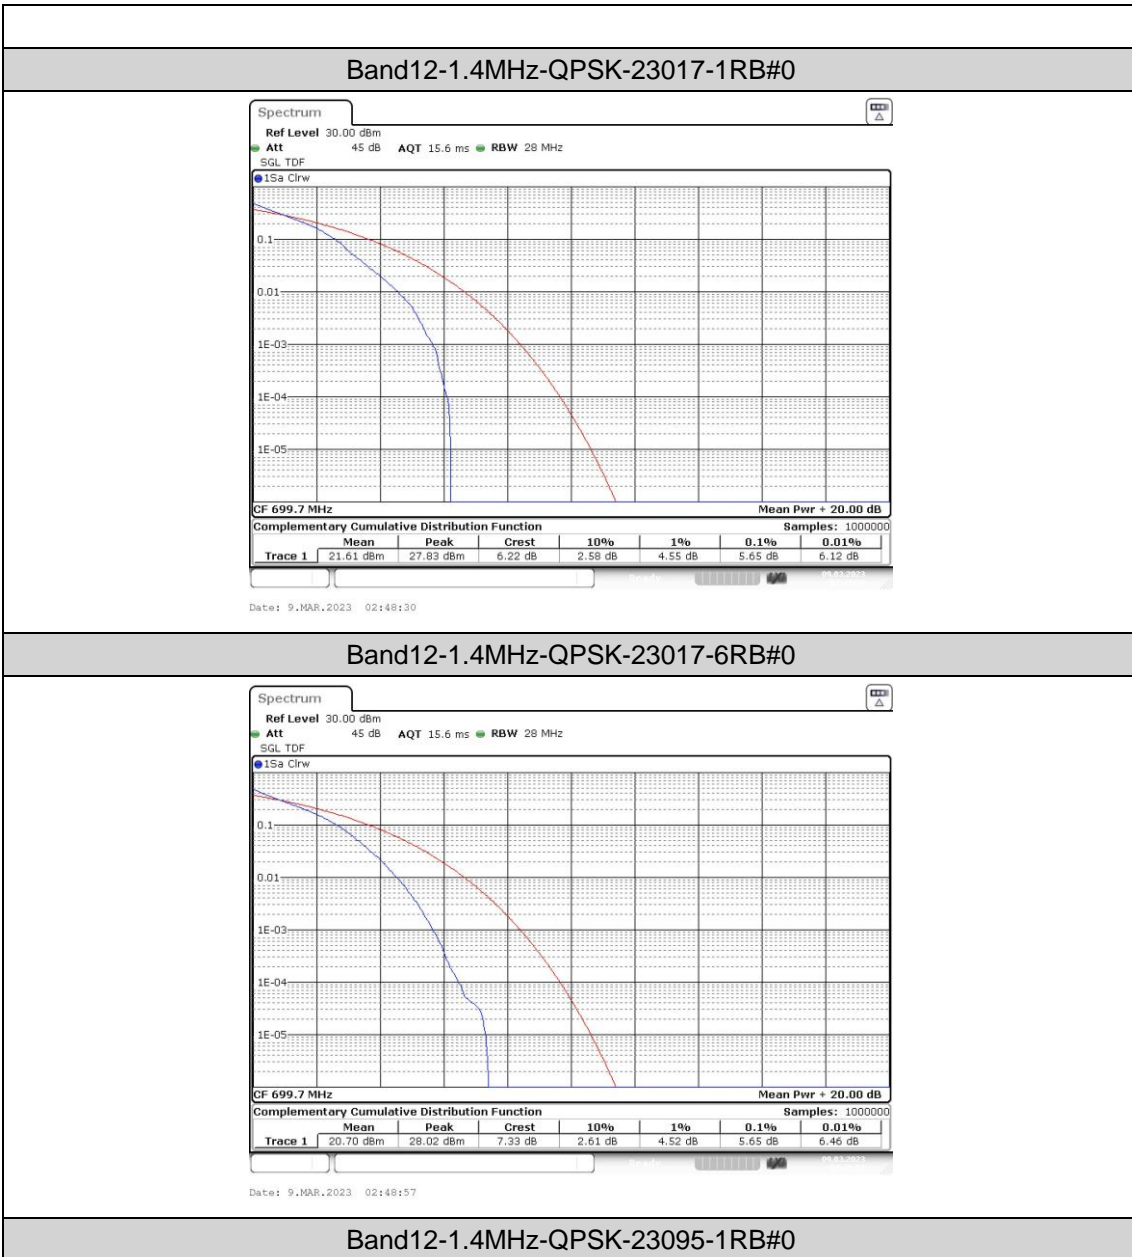

Test Graphs