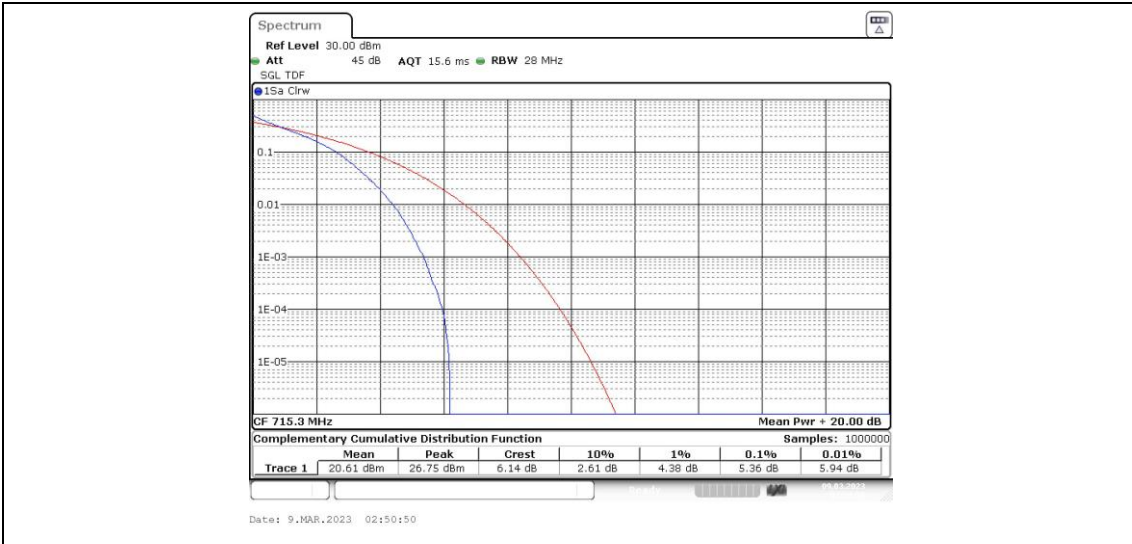

Test Graphs

Band12-1.4MHz-QPSK-23095-6RB#0

Band12-1.4MHz-QPSK-23173-1RB#0

Band12-1.4MHz-QPSK-23173-6RB#0

Band12-1.4MHz-16QAM-23017-1RB#0

Band12-1.4MHz-16QAM-23017-6RB#0

Band12-1.4MHz-16QAM-23095-1RB#0

Band12-1.4MHz-16QAM-23095-6RB#0