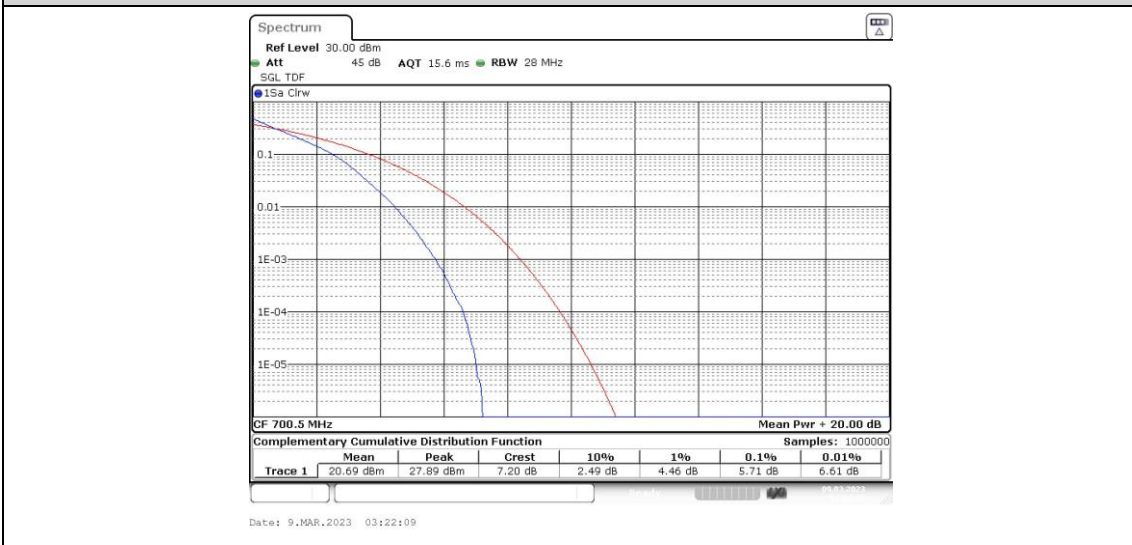

Band12-3MHz-QPSK-23025-15RB#0