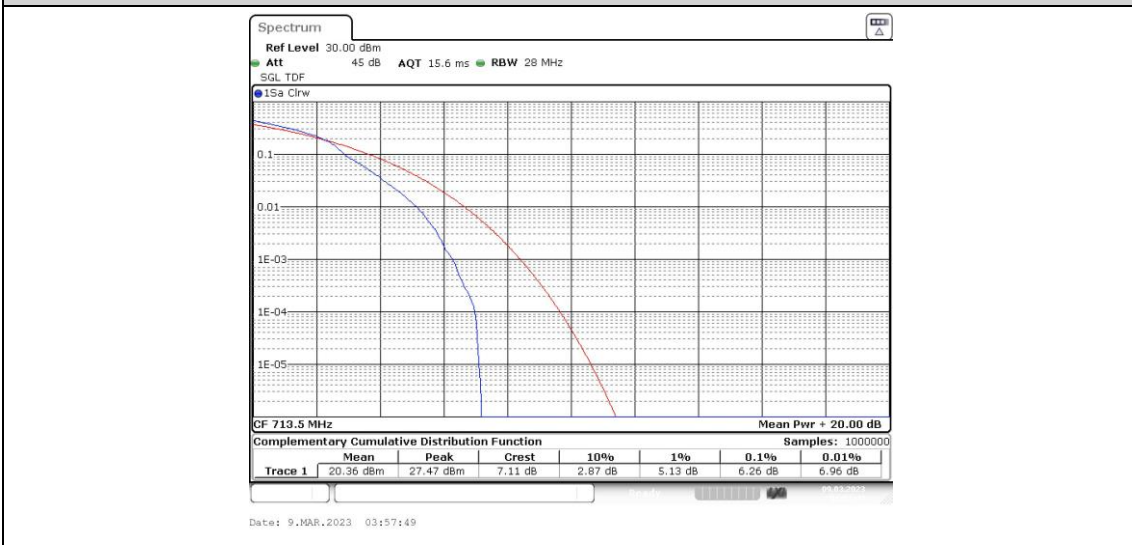

Band12-5MHz-16QAM-23035-25RB#0

Band12-5MHz-16QAM-23095-1RB#0

Band12-5MHz-16QAM-23095-25RB#0

Band12-5MHz-16QAM-23155-1RB#0

Band12-5MHz-16QAM-23155-25RB#0

Band12-10MHz-QPSK-23060-1RB#0

Band12-10MHz-QPSK-23060-50RB#0