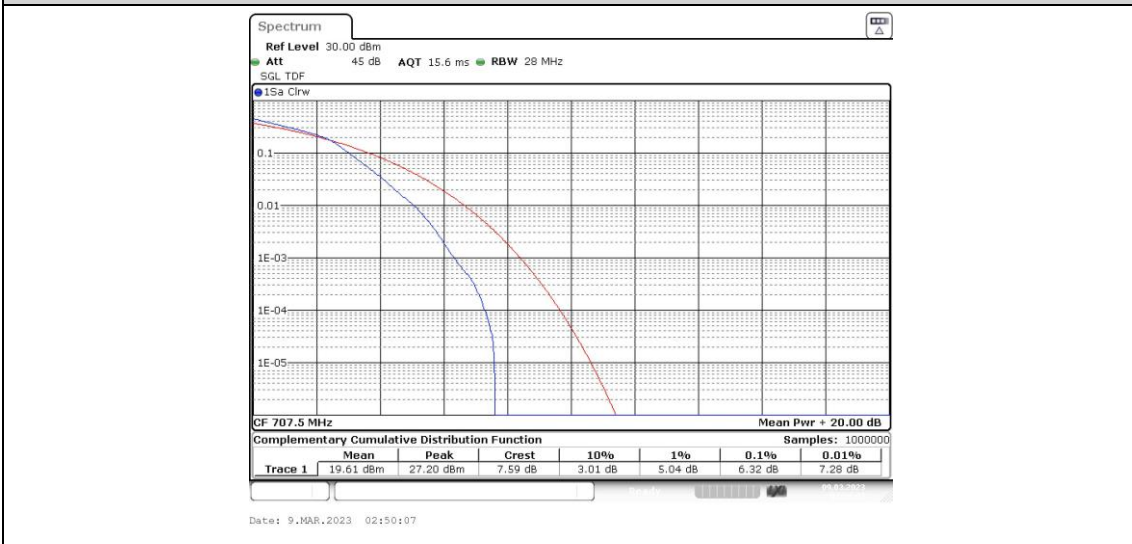

Test Graphs

Band12-1.4MHz-QPSK-23095-6RB#0

Band12-1.4MHz-QPSK-23173-1RB#0

Band12-1.4MHz-QPSK-23173-6RB#0

Band12-1.4MHz-16QAM-23017-1RB#0

Band12-1.4MHz-16QAM-23017-6RB#0

Band12-1.4MHz-16QAM-23095-1RB#0

Band12-1.4MHz-16QAM-23095-6RB#0