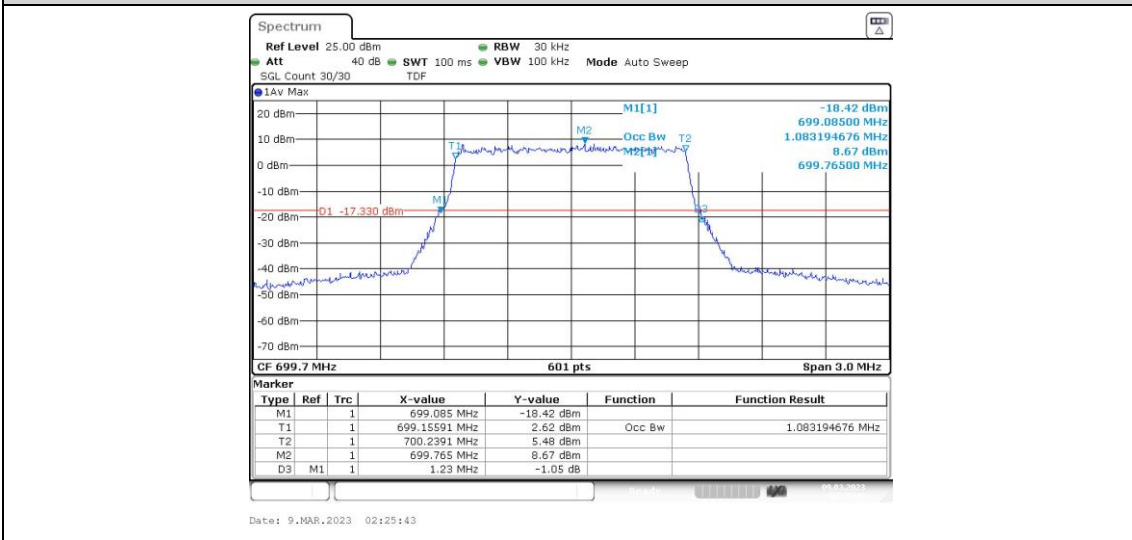

Band12-1.4MHz-16QAM-23017-6RB#0