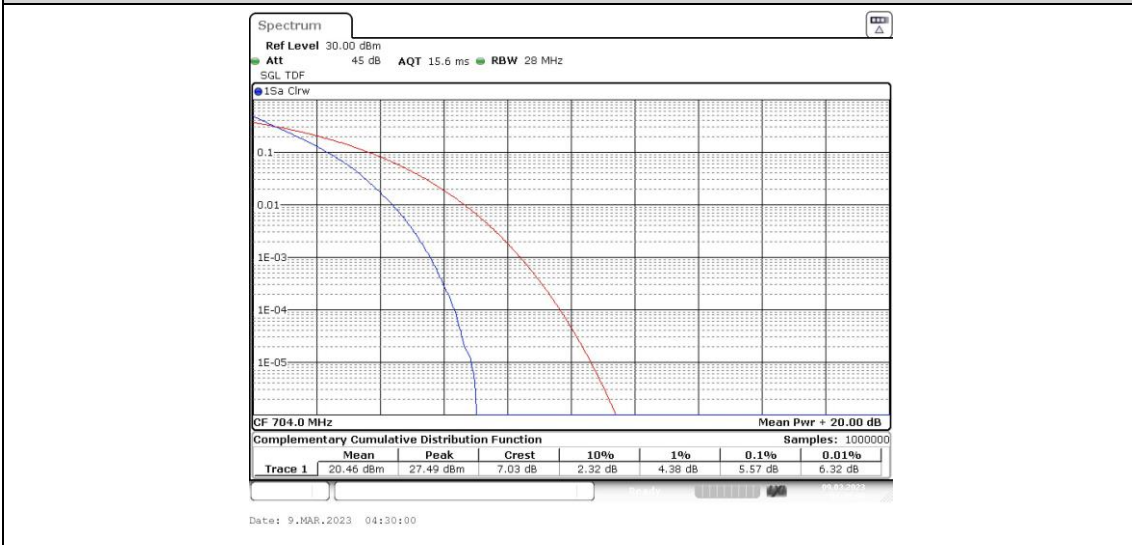

Band12-5MHz-16QAM-23035-25RB#0

Band12-5MHz-16QAM-23095-1RB#0

Band12-5MHz-16QAM-23095-25RB#0

Band12-5MHz-16QAM-23155-1RB#0

Band12-5MHz-16QAM-23155-25RB#0

Band12-10MHz-QPSK-23060-1RB#0

Band12-10MHz-QPSK-23060-50RB#0