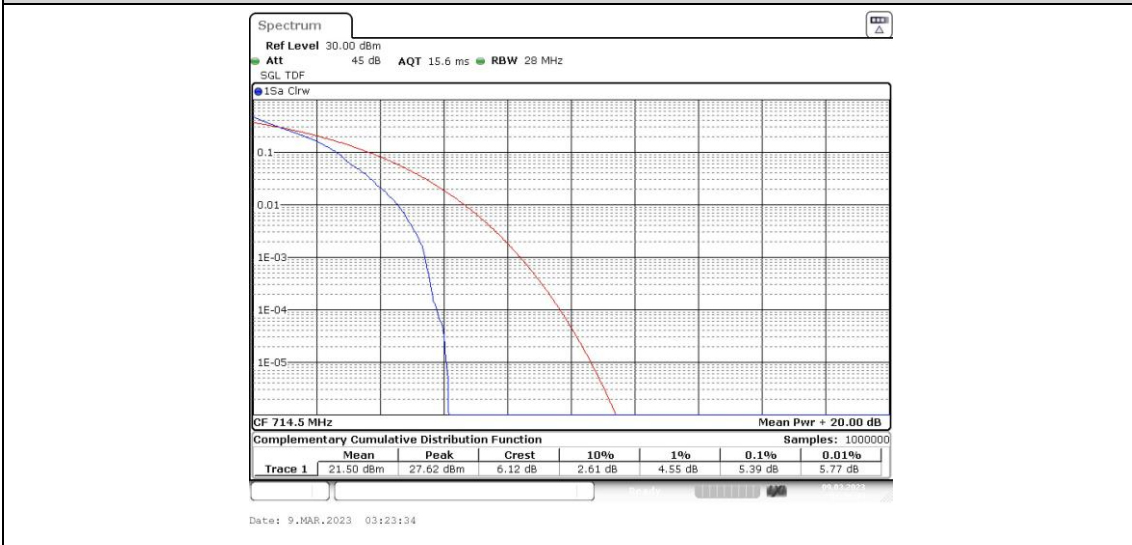

Band12-3MHz-QPSK-23165-1RB#0