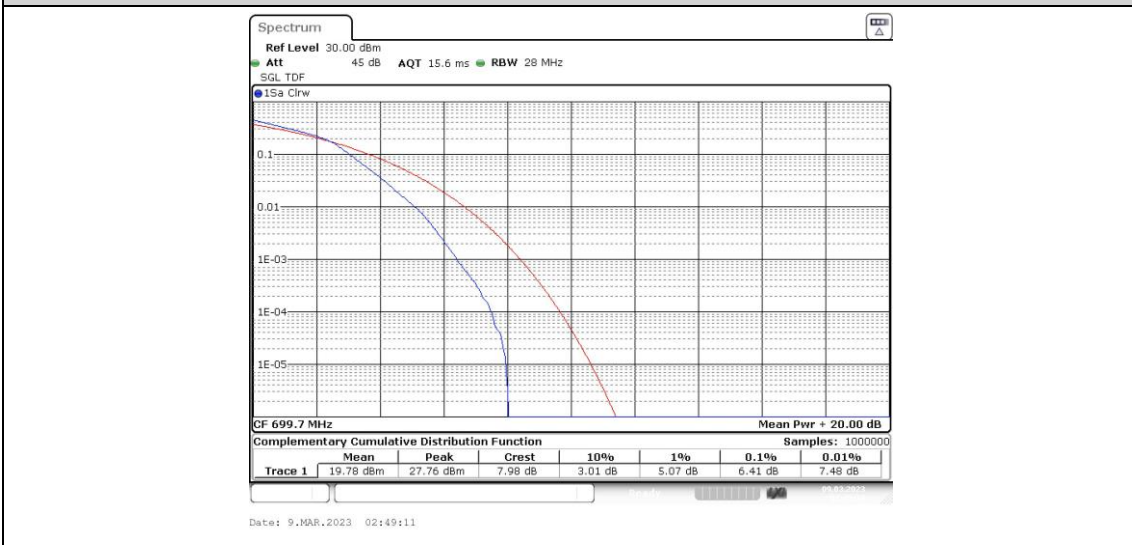

Test Graphs

Band12-1.4MHz-QPSK-23095-6RB#0

Band12-1.4MHz-QPSK-23173-1RB#0

Band12-1.4MHz-QPSK-23173-6RB#0

Band12-1.4MHz-16QAM-23017-1RB#0

Band12-1.4MHz-16QAM-23017-6RB#0

Band12-1.4MHz-16QAM-23095-1RB#0

Band12-1.4MHz-16QAM-23095-6RB#0