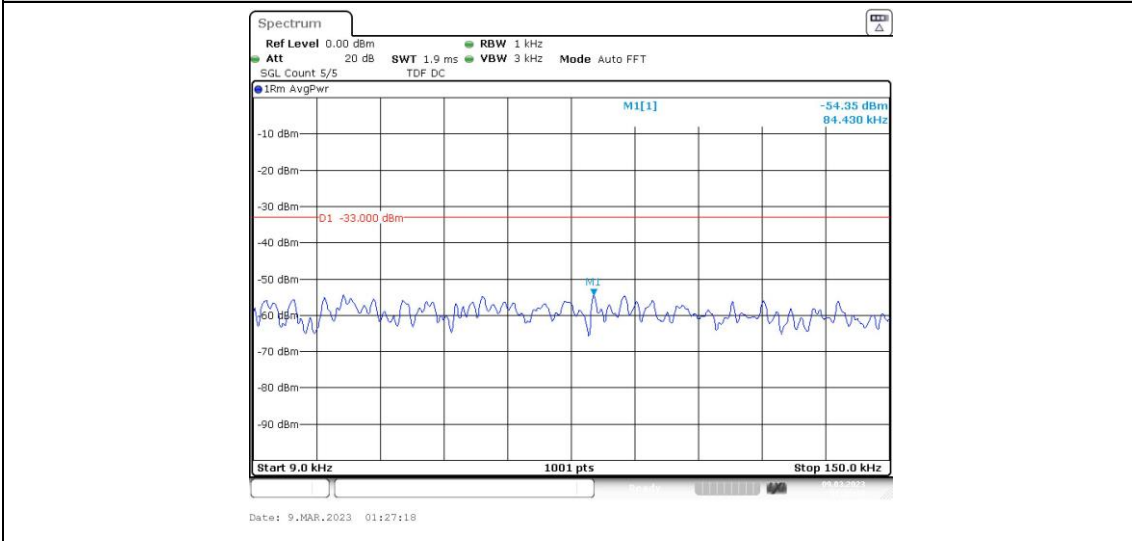

Band5-5MHz-16QAM-20525-1RB#0-Range1:0.009~0.15MHz

Band5-5MHz-16QAM-20525-1RB#0-Range2:0.15~30MHz

Band5-5MHz-16QAM-20525-1RB#0-Range3:30~1000MHz

Band5-5MHz-16QAM-20525-1RB#0-Range4:1000~10000MHz

Band5-5MHz-16QAM-20625-1RB#0-Range1:0.009~0.15MHz