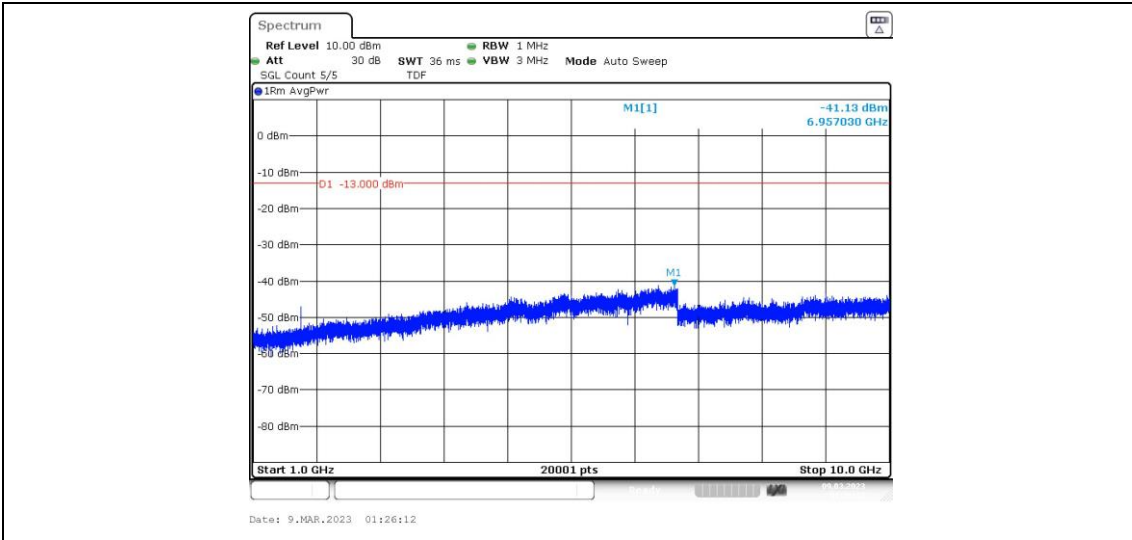

Band5-5MHz-16QAM-20525-1RB#0-Range1:0.009~0.15MHz

Band5-5MHz-16QAM-20525-1RB#0-Range2:0.15~30MHz

Band5-5MHz-16QAM-20525-1RB#0-Range3:30~1000MHz

Band5-5MHz-16QAM-20525-1RB#0-Range4:1000~10000MHz

Band5-5MHz-16QAM-20625-1RB#0-Range1:0.009~0.15MHz