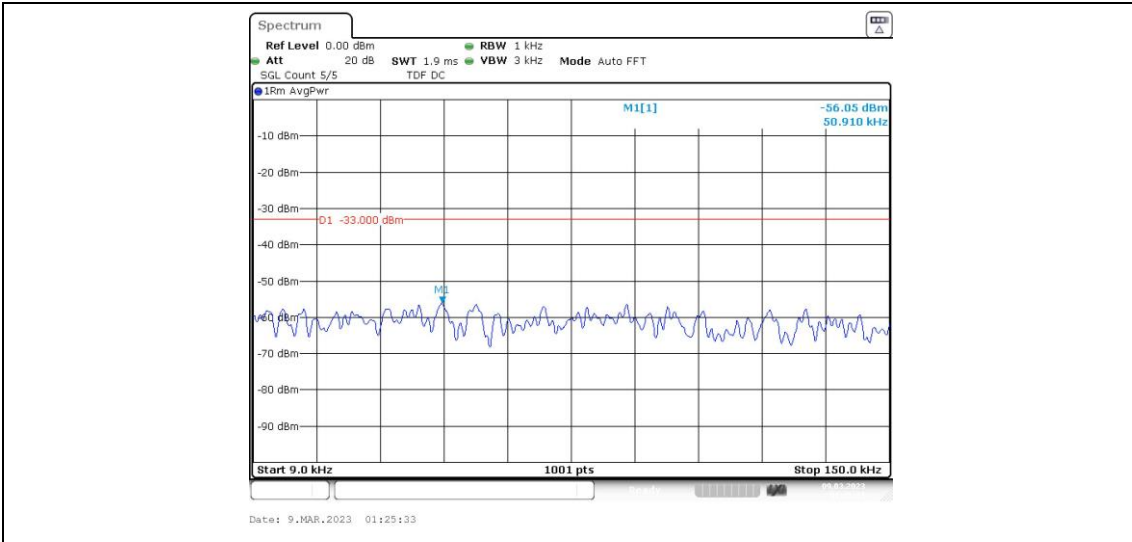

Band5-5MHz-16QAM-20525-1RB#0-Range1:0.009~0.15MHz