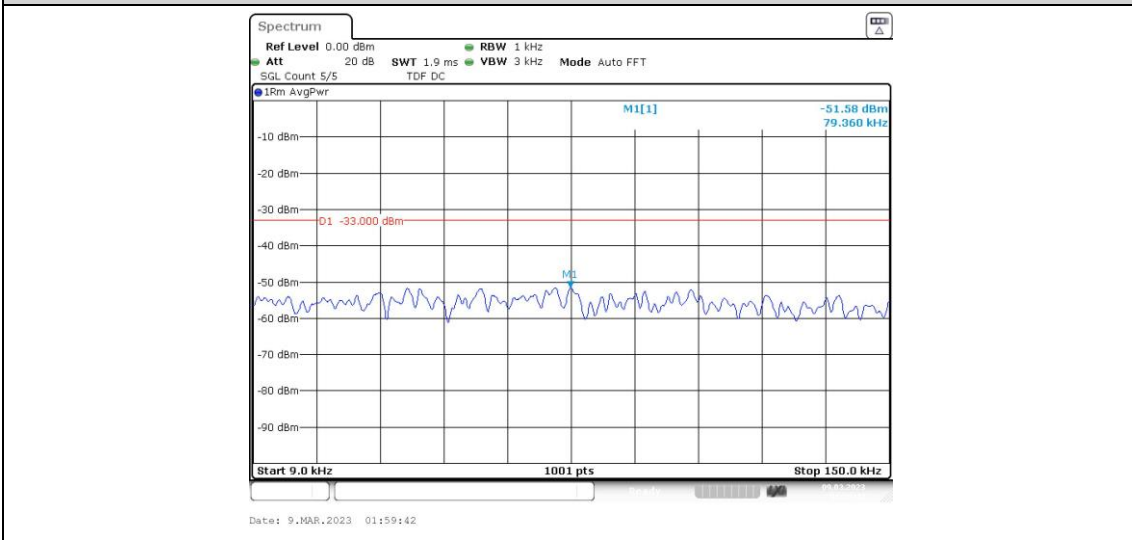

Band5-10MHz-QPSK-20600-1RB#0-Range1:0.009~0.15MHz