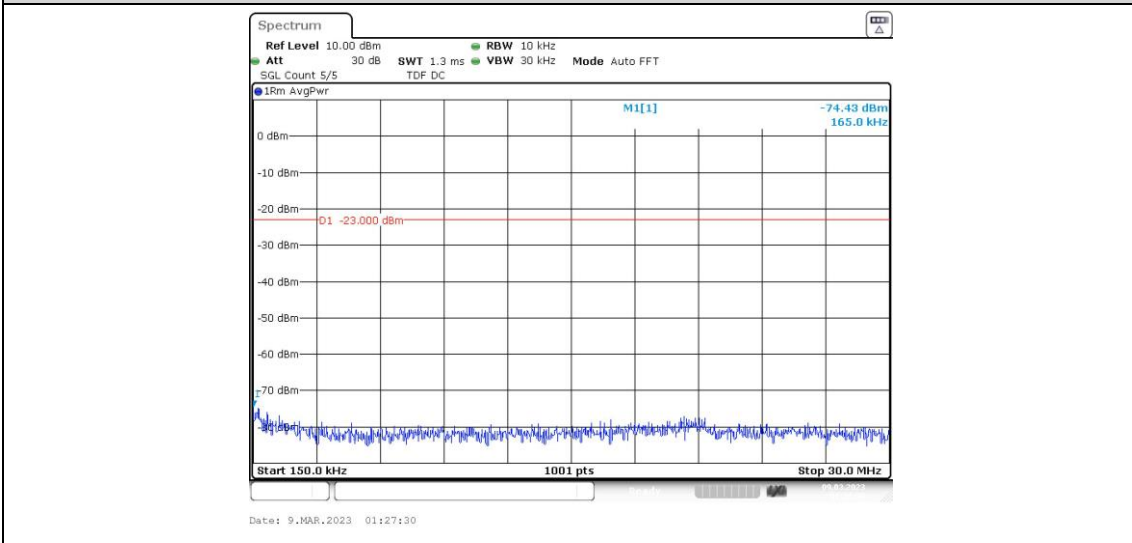

Band5-5MHz-16QAM-20625-1RB#0-Range2:0.15~30MHz