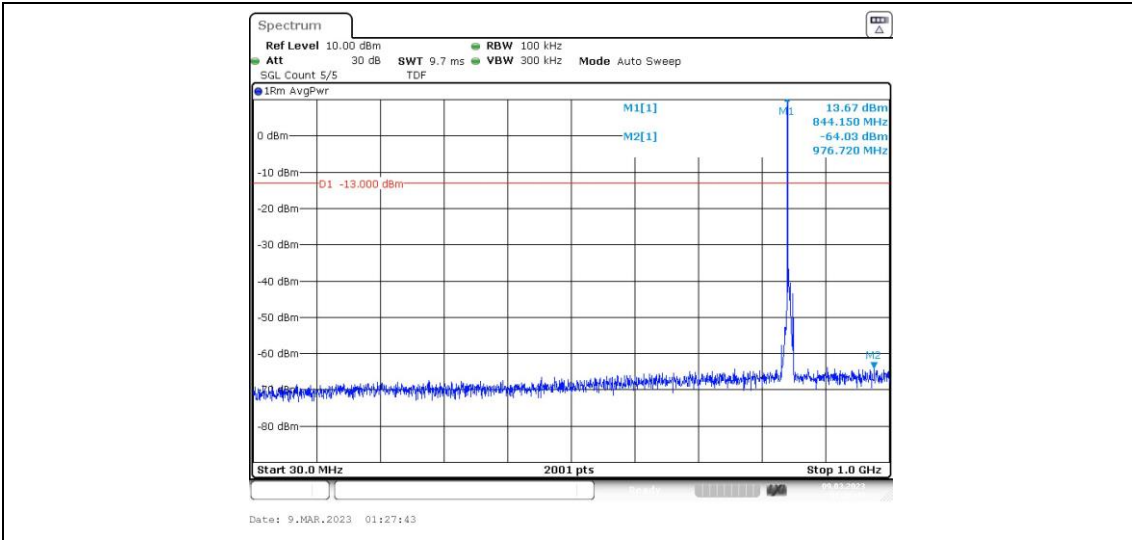

Band5-5MHz-16QAM-20625-1RB#0-Range3:30~1000MHz