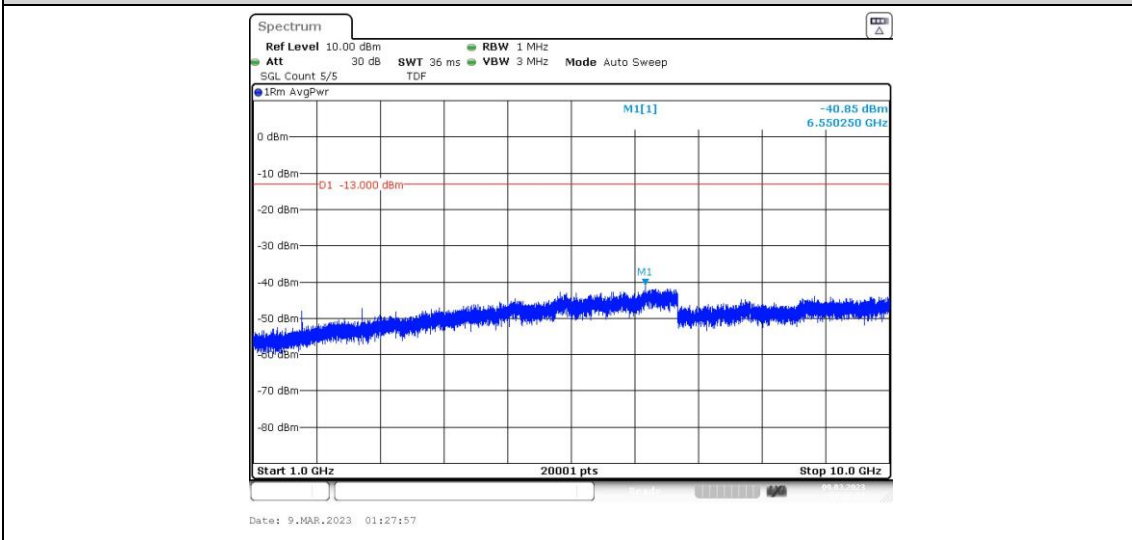

Band5-5MHz-16QAM-20625-1RB#0-Range4:1000~10000MHz