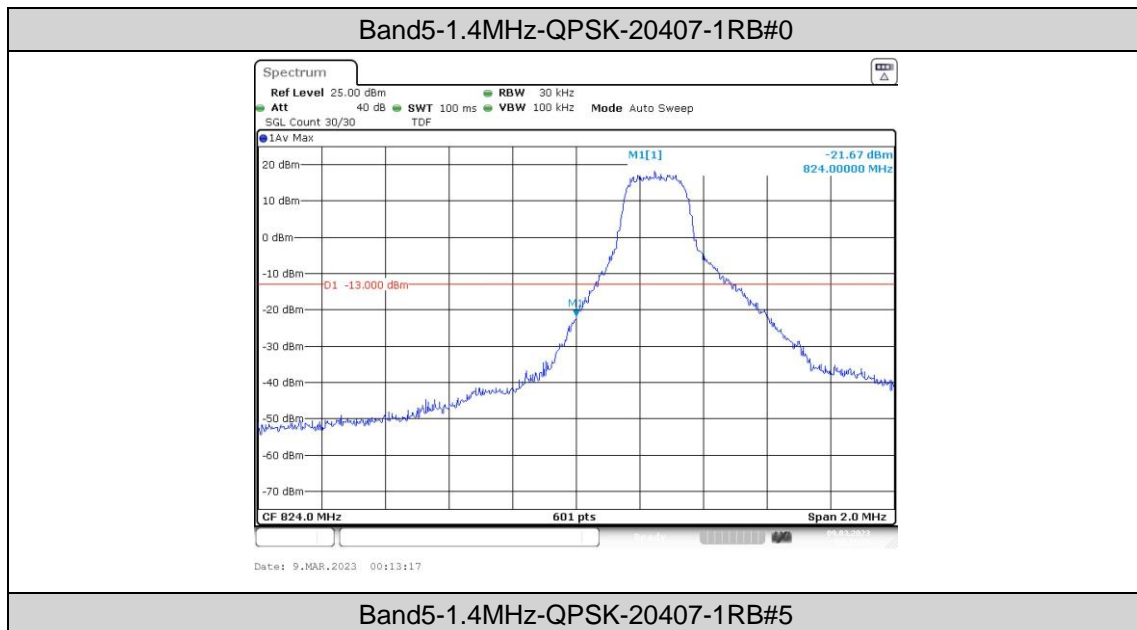

Band5	5MHz	16QAM	20625	25RB#0	-32.96	PASS
Band5	10MHz	QPSK	20450	1RB#0	-26.44	PASS
Band5	10MHz	QPSK	20450	1RB#49	-44.96	PASS
Band5	10MHz	QPSK	20450	50RB#0	-35.26	PASS
Band5	10MHz	QPSK	20600	1RB#0	-46.64	PASS
Band5	10MHz	QPSK	20600	1RB#49	-25.11	PASS
Band5	10MHz	QPSK	20600	50RB#0	-34.66	PASS
Band5	10MHz	16QAM	20450	1RB#0	-25.32	PASS
Band5	10MHz	16QAM	20450	1RB#49	-45.72	PASS
Band5	10MHz	16QAM	20450	50RB#0	-36.43	PASS
Band5	10MHz	16QAM	20600	1RB#0	-47.20	PASS
Band5	10MHz	16QAM	20600	1RB#49	-25.92	PASS
Band5	10MHz	16QAM	20600	50RB#0	-35.12	PASS

Test Graphs