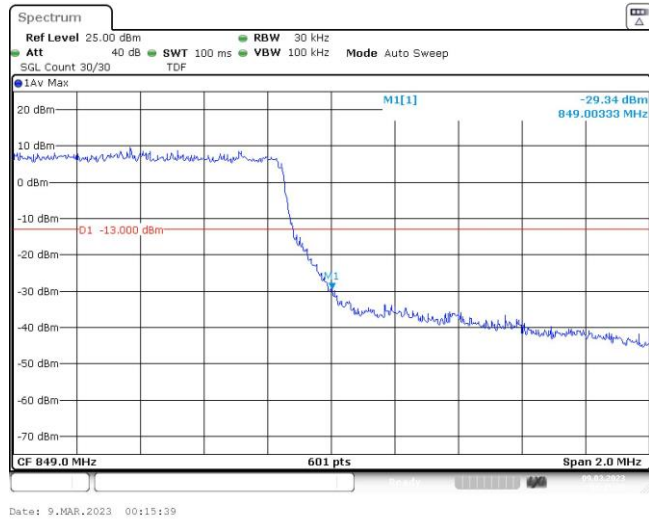

Band5-1.4MHz-16QAM-20643-6RB#0