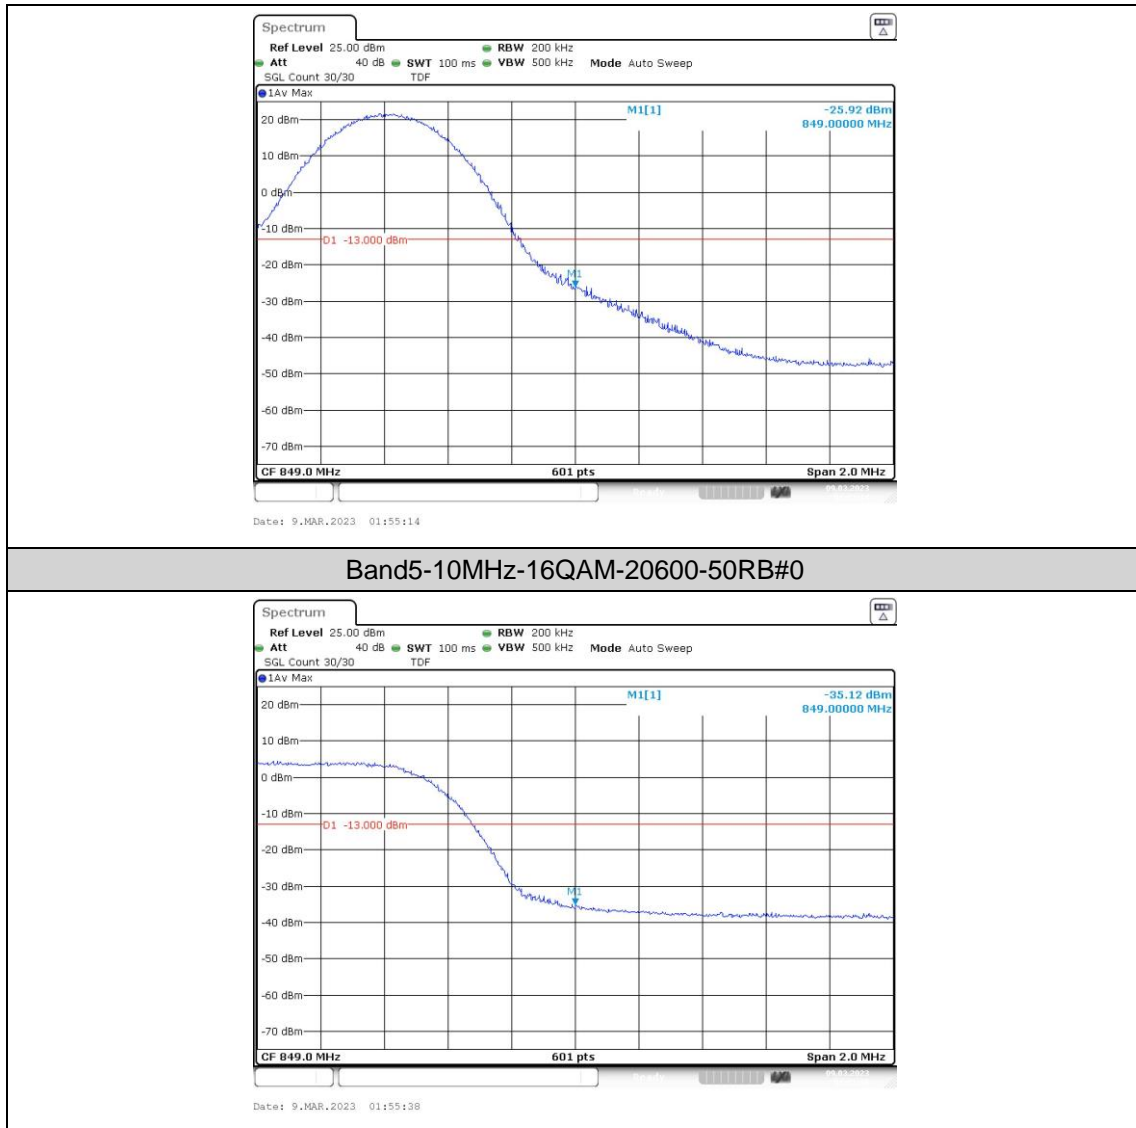

Band5-10MHz-16QAM-20600-1RB#49