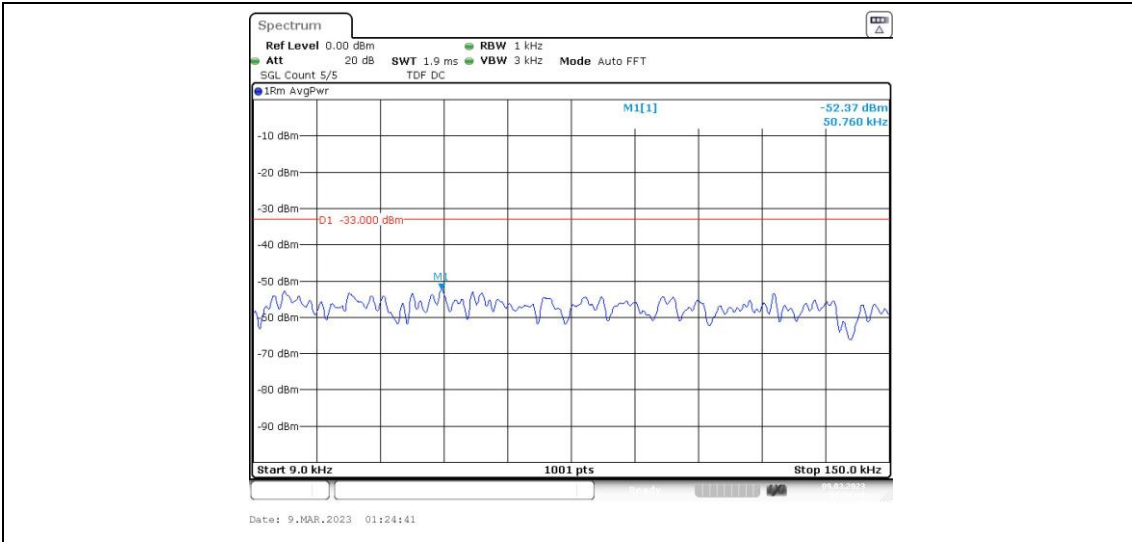

Band5-5MHz-QPSK-20525-1RB#0-Range1:0.009~0.15MHz