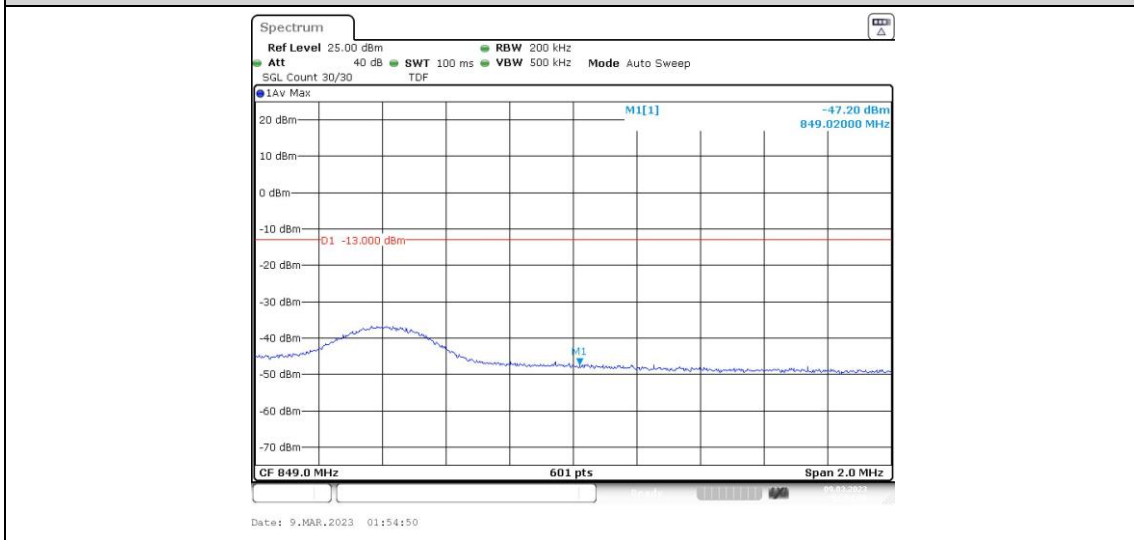

Band5-10MHz-QPSK-20600-1RB#0

Band5-10MHz-QPSK-20600-1RB#49

Band5-10MHz-QPSK-20600-50RB#0

Band5-10MHz-16QAM-20450-1RB#0

Band5-10MHz-16QAM-20450-1RB#49

Band5-10MHz-16QAM-20450-50RB#0

Band5-10MHz-16QAM-20600-1RB#0