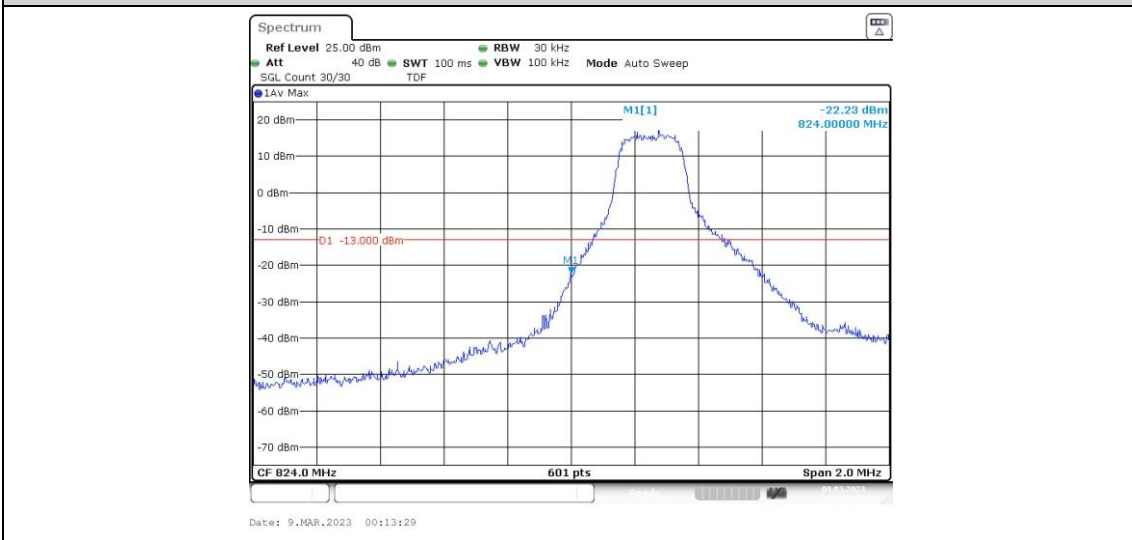

Test Graphs

Band5-1.4MHz-QPSK-20407-6RB#0

Band5-1.4MHz-QPSK-20643-1RB#0

Band5-1.4MHz-QPSK-20643-1RB#5

Band5-1.4MHz-QPSK-20643-6RB#0

Band5-1.4MHz-16QAM-20407-1RB#0

Band5-1.4MHz-16QAM-20407-1RB#5

Band5-1.4MHz-16QAM-20407-6RB#0