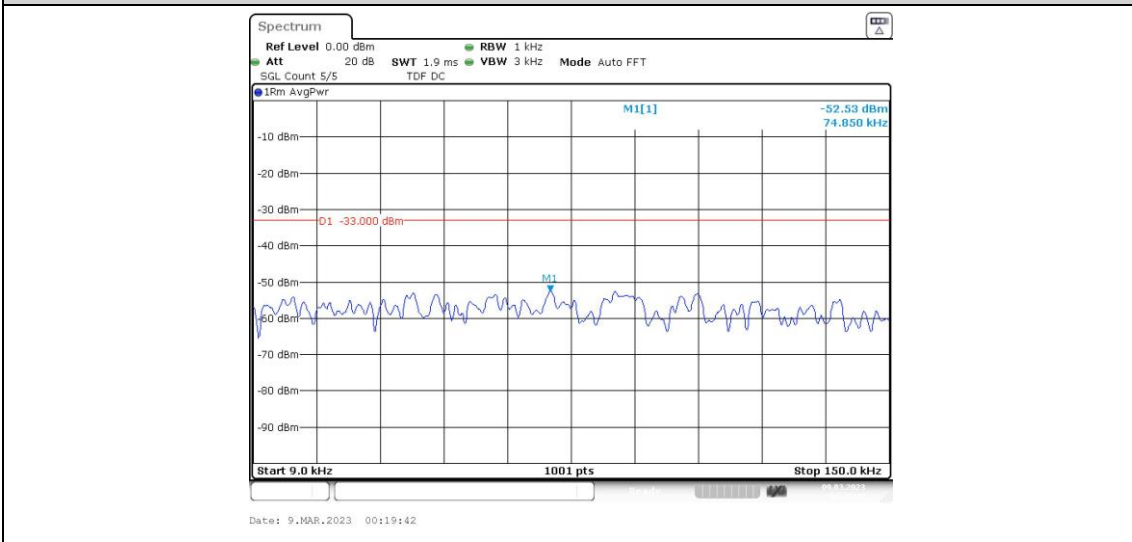

Band5-1.4MHz-QPSK-20643-1RB#0-Range1:0.009~0.15MHz