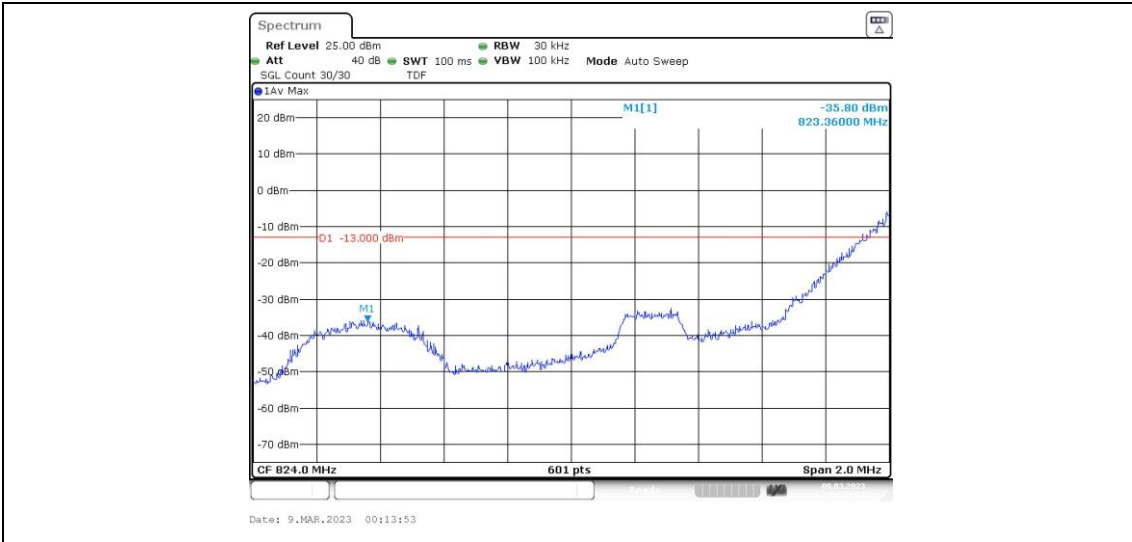

Test Graphs

Band5-1.4MHz-QPSK-20407-6RB#0

Band5-1.4MHz-QPSK-20643-1RB#0

Band5-1.4MHz-QPSK-20643-1RB#5

Band5-1.4MHz-QPSK-20643-6RB#0

Band5-1.4MHz-16QAM-20407-1RB#0

Band5-1.4MHz-16QAM-20407-1RB#5

Band5-1.4MHz-16QAM-20407-6RB#0