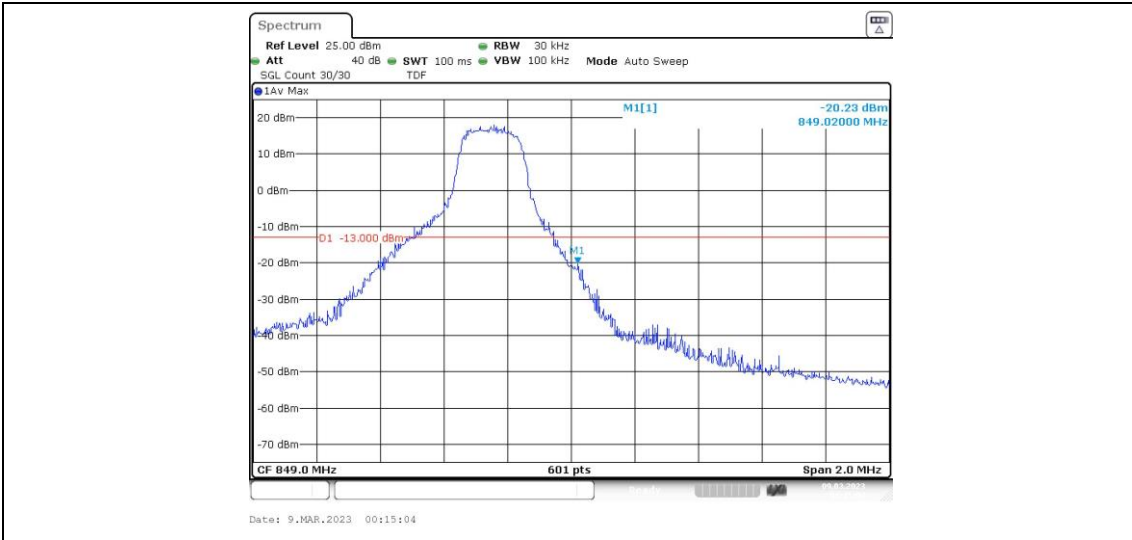

Test Graphs

Band5-1.4MHz-QPSK-20407-6RB#0

Band5-1.4MHz-QPSK-20643-1RB#0

Band5-1.4MHz-QPSK-20643-1RB#5

Band5-1.4MHz-QPSK-20643-6RB#0

Band5-1.4MHz-16QAM-20407-1RB#0

Band5-1.4MHz-16QAM-20407-1RB#5

Band5-1.4MHz-16QAM-20407-6RB#0