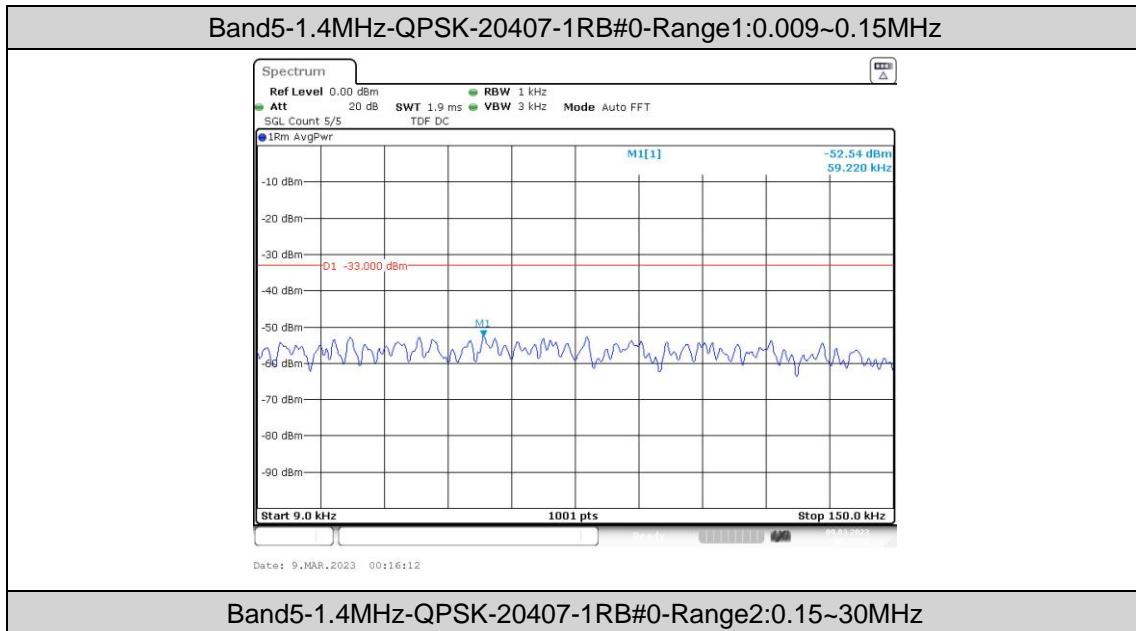

Band5	10MHz	QPSK	20525	1RB#0	Range1:0.009~0.15MHz	PASS
Band5	10MHz	QPSK	20525	1RB#0	Range2:0.15~30MHz	PASS
Band5	10MHz	QPSK	20525	1RB#0	Range3:30~1000MHz	PASS
Band5	10MHz	QPSK	20525	1RB#0	Range4:1000~10000MHz	PASS
Band5	10MHz	QPSK	20600	1RB#0	Range1:0.009~0.15MHz	PASS
Band5	10MHz	QPSK	20600	1RB#0	Range2:0.15~30MHz	PASS
Band5	10MHz	QPSK	20600	1RB#0	Range3:30~1000MHz	PASS
Band5	10MHz	QPSK	20600	1RB#0	Range4:1000~10000MHz	PASS
Band5	10MHz	16QAM	20450	1RB#0	Range1:0.009~0.15MHz	PASS
Band5	10MHz	16QAM	20450	1RB#0	Range2:0.15~30MHz	PASS
Band5	10MHz	16QAM	20450	1RB#0	Range3:30~1000MHz	PASS
Band5	10MHz	16QAM	20450	1RB#0	Range4:1000~10000MHz	PASS
Band5	10MHz	16QAM	20525	1RB#0	Range1:0.009~0.15MHz	PASS
Band5	10MHz	16QAM	20525	1RB#0	Range2:0.15~30MHz	PASS
Band5	10MHz	16QAM	20525	1RB#0	Range3:30~1000MHz	PASS
Band5	10MHz	16QAM	20525	1RB#0	Range4:1000~10000MHz	PASS
Band5	10MHz	16QAM	20600	1RB#0	Range1:0.009~0.15MHz	PASS
Band5	10MHz	16QAM	20600	1RB#0	Range2:0.15~30MHz	PASS
Band5	10MHz	16QAM	20600	1RB#0	Range3:30~1000MHz	PASS
Band5	10MHz	16QAM	20600	1RB#0	Range4:1000~10000MHz	PASS

Test Graphs