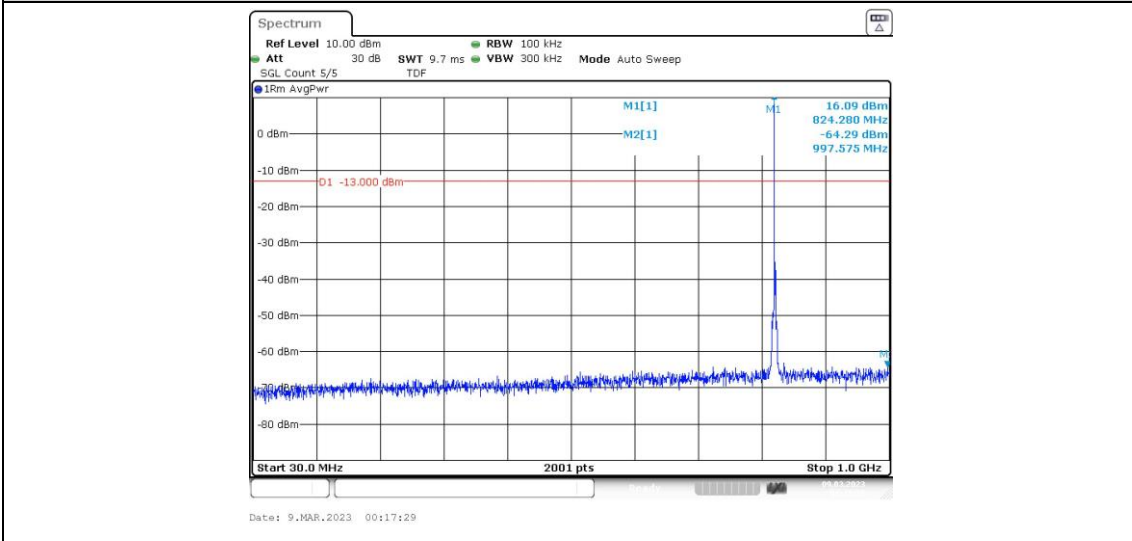

Band5-1.4MHz-QPSK-20643-1RB#0-Range4:1000~10000MHz

Band5-1.4MHz-16QAM-20407-1RB#0-Range1:0.009~0.15MHz

Band5-1.4MHz-16QAM-20407-1RB#0-Range2:0.15~30MHz

Band5-1.4MHz-16QAM-20407-1RB#0-Range3:30~1000MHz

Band5-1.4MHz-16QAM-20407-1RB#0-Range4:1000~10000MHz