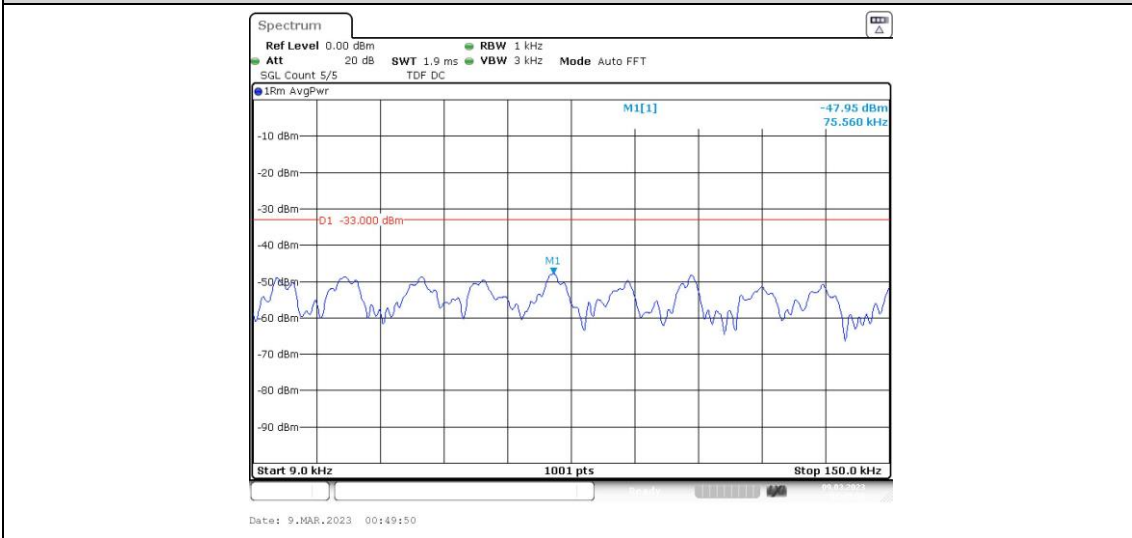

Band5-3MHz-16QAM-20415-1RB#0-Range1:0.009~0.15MHz