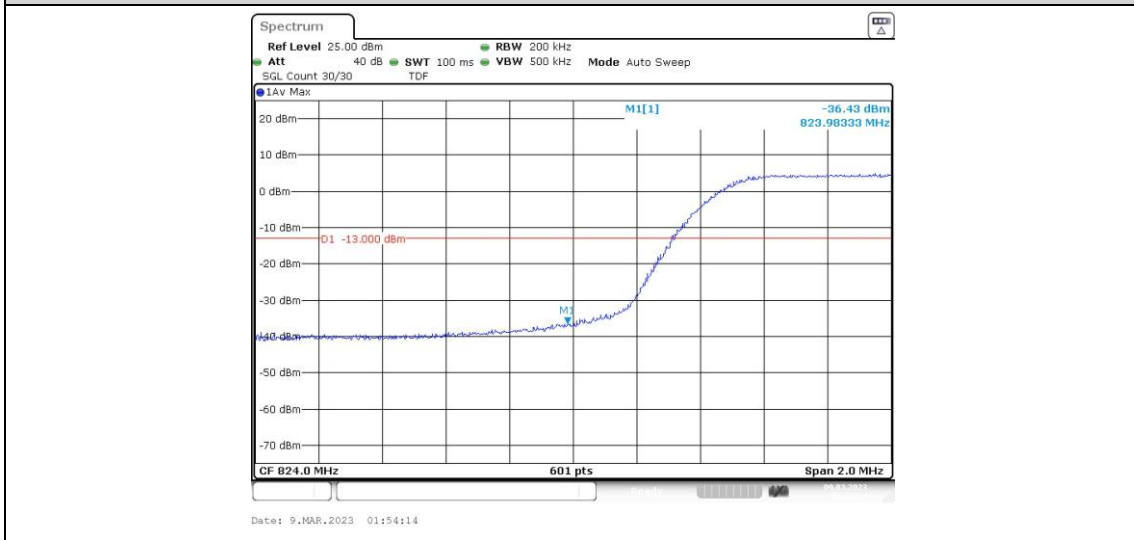

Band5-10MHz-QPSK-20600-1RB#0

Band5-10MHz-QPSK-20600-1RB#49

Band5-10MHz-QPSK-20600-50RB#0

Band5-10MHz-16QAM-20450-1RB#0

Band5-10MHz-16QAM-20450-1RB#49

Band5-10MHz-16QAM-20450-50RB#0

Band5-10MHz-16QAM-20600-1RB#0