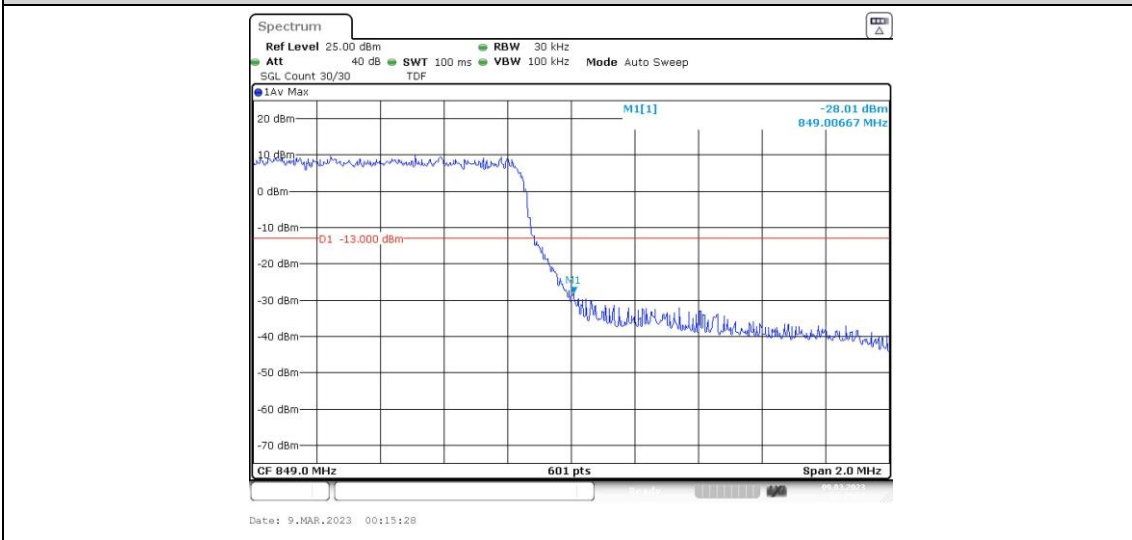

Test Graphs

Band5-1.4MHz-QPSK-20407-6RB#0

Band5-1.4MHz-QPSK-20643-1RB#0

Band5-1.4MHz-QPSK-20643-1RB#5

Band5-1.4MHz-QPSK-20643-6RB#0

Band5-1.4MHz-16QAM-20407-1RB#0

Band5-1.4MHz-16QAM-20407-1RB#5

Band5-1.4MHz-16QAM-20407-6RB#0