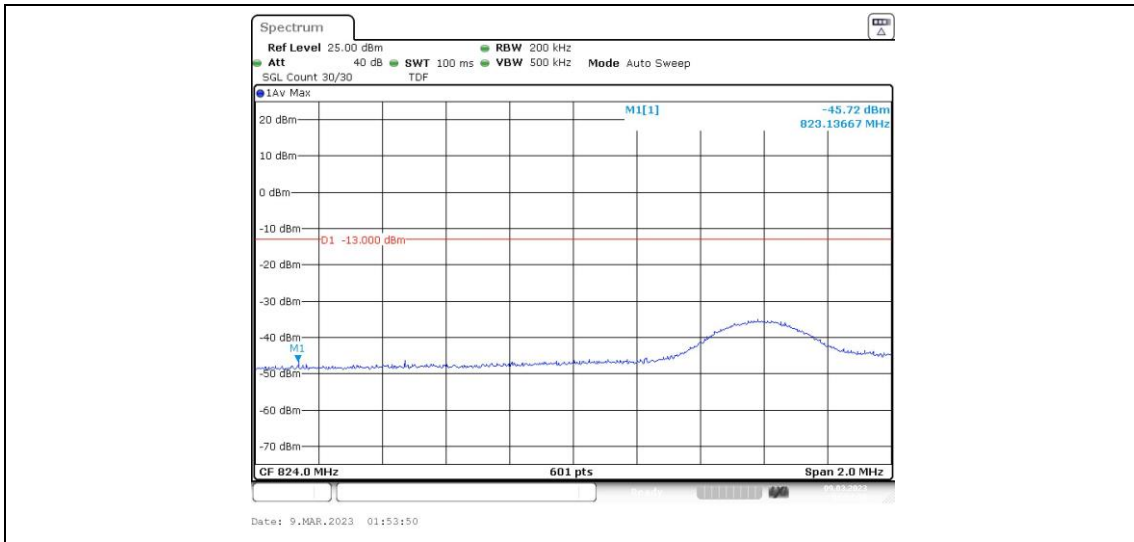

Band5-10MHz-QPSK-20600-1RB#0

Band5-10MHz-QPSK-20600-1RB#49

Band5-10MHz-QPSK-20600-50RB#0

Band5-10MHz-16QAM-20450-1RB#0

Band5-10MHz-16QAM-20450-1RB#49

Band5-10MHz-16QAM-20450-50RB#0

Band5-10MHz-16QAM-20600-1RB#0