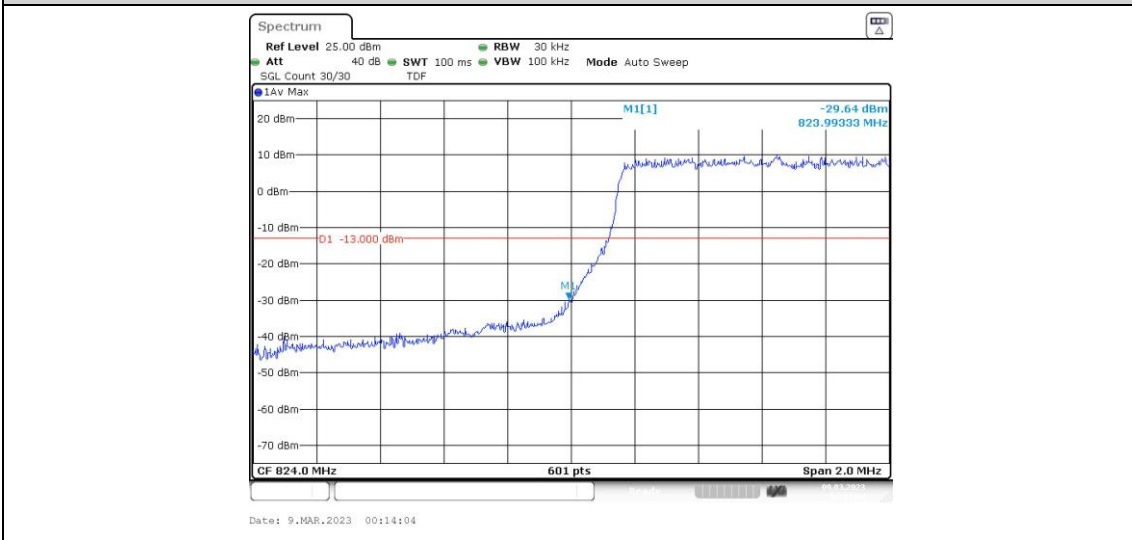

Band5-1.4MHz-QPSK-20407-6RB#0