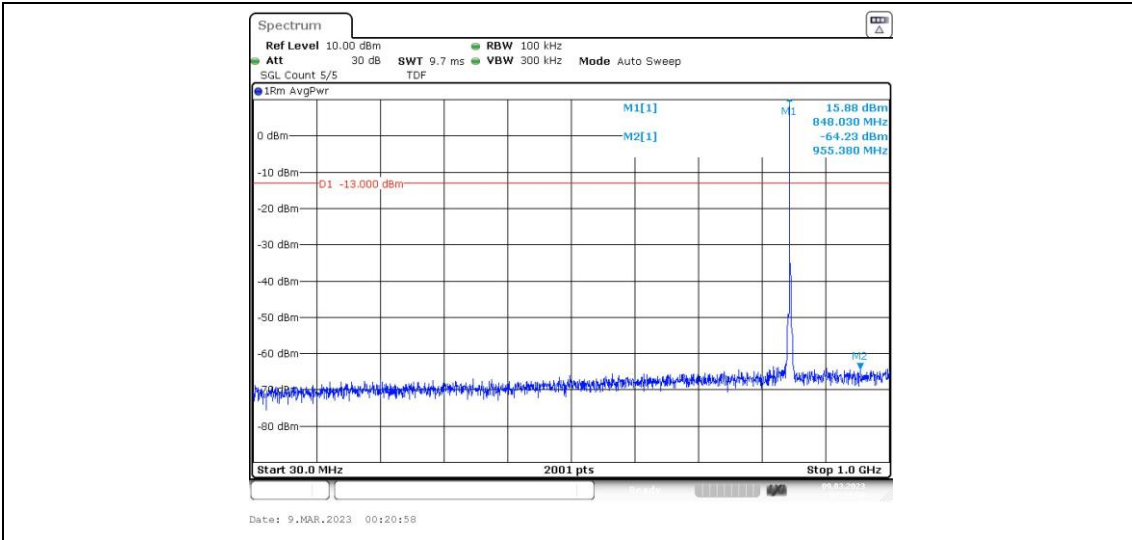

Band5-1.4MHz-16QAM-20643-1RB#0-Range3:30~1000MHz