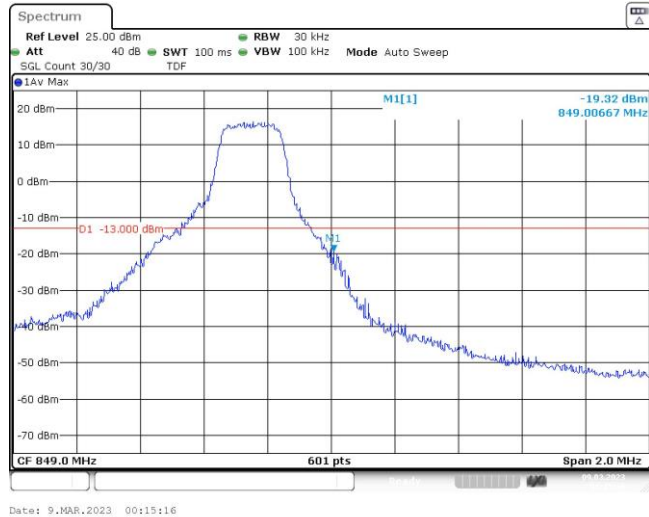

Band5-1.4MHz-16QAM-20643-1RB#5