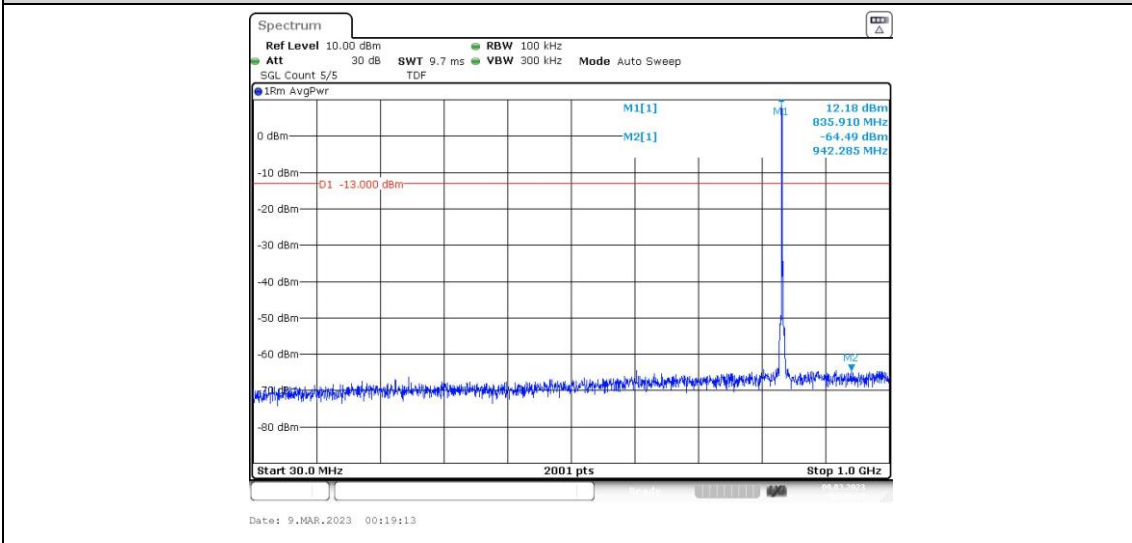

Band5-1.4MHz-16QAM-20525-1RB#0-Range3:30~1000MHz