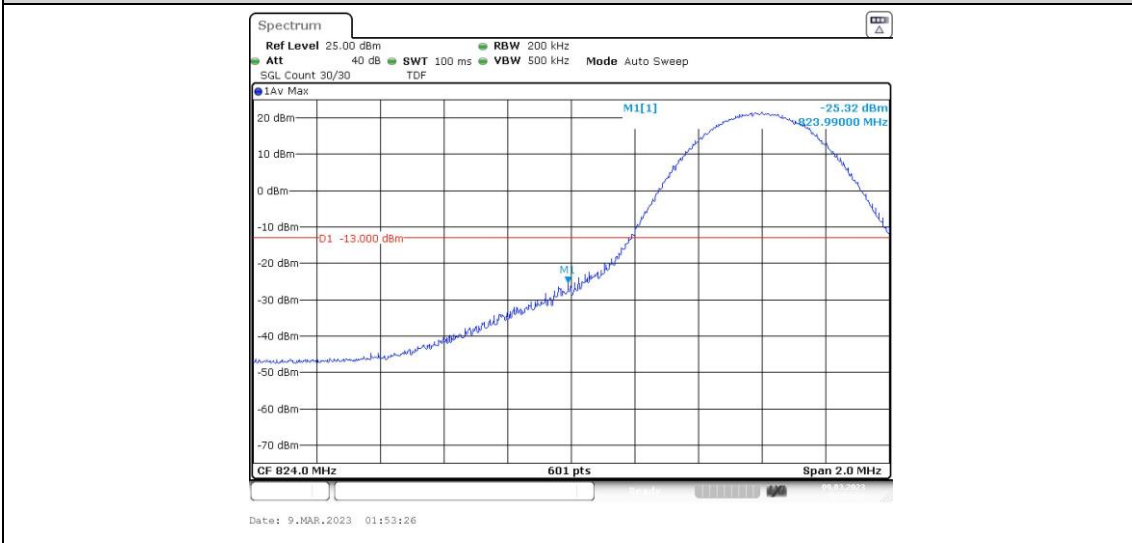

Band5-10MHz-QPSK-20600-1RB#0

Band5-10MHz-QPSK-20600-1RB#49

Band5-10MHz-QPSK-20600-50RB#0

Band5-10MHz-16QAM-20450-1RB#0

Band5-10MHz-16QAM-20450-1RB#49

Band5-10MHz-16QAM-20450-50RB#0

Band5-10MHz-16QAM-20600-1RB#0