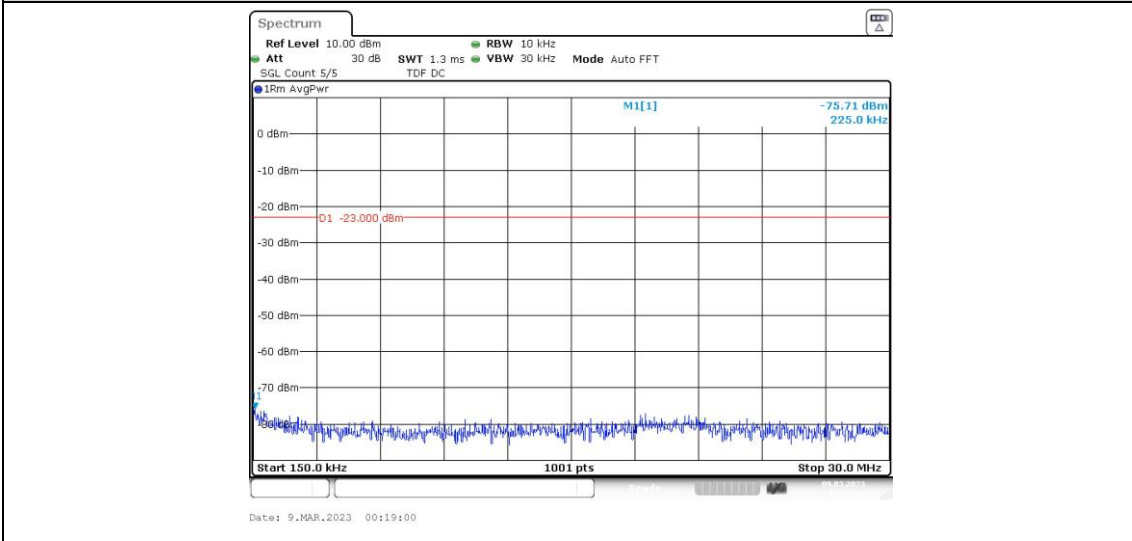

Band5-1.4MHz-16QAM-20525-1RB#0-Range2:0.15~30MHz