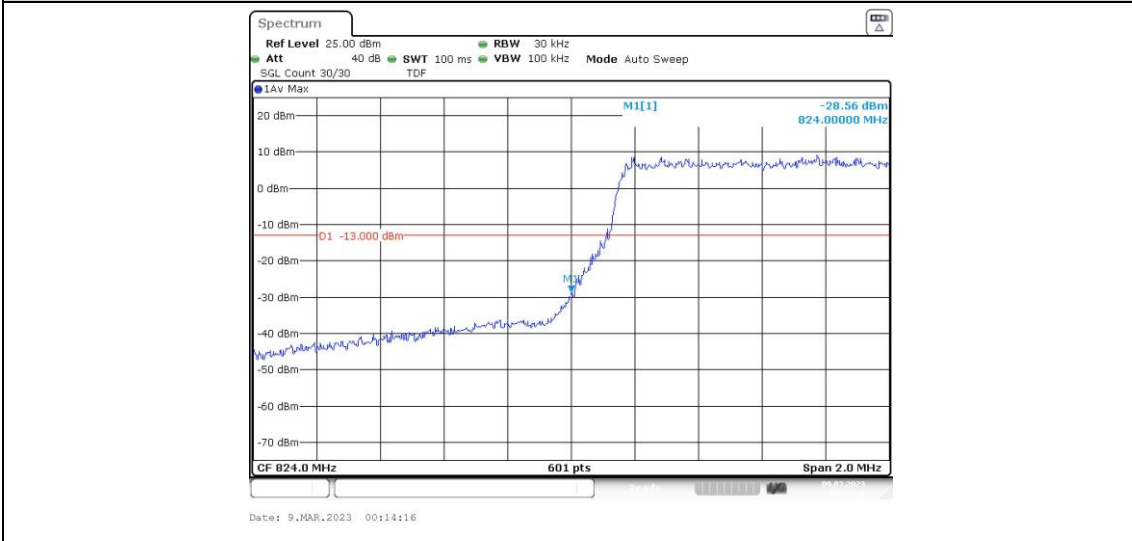

Test Graphs

Band5-1.4MHz-QPSK-20407-6RB#0

Band5-1.4MHz-QPSK-20643-1RB#0

Band5-1.4MHz-QPSK-20643-1RB#5

Band5-1.4MHz-QPSK-20643-6RB#0

Band5-1.4MHz-16QAM-20407-1RB#0

Band5-1.4MHz-16QAM-20407-1RB#5

Band5-1.4MHz-16QAM-20407-6RB#0