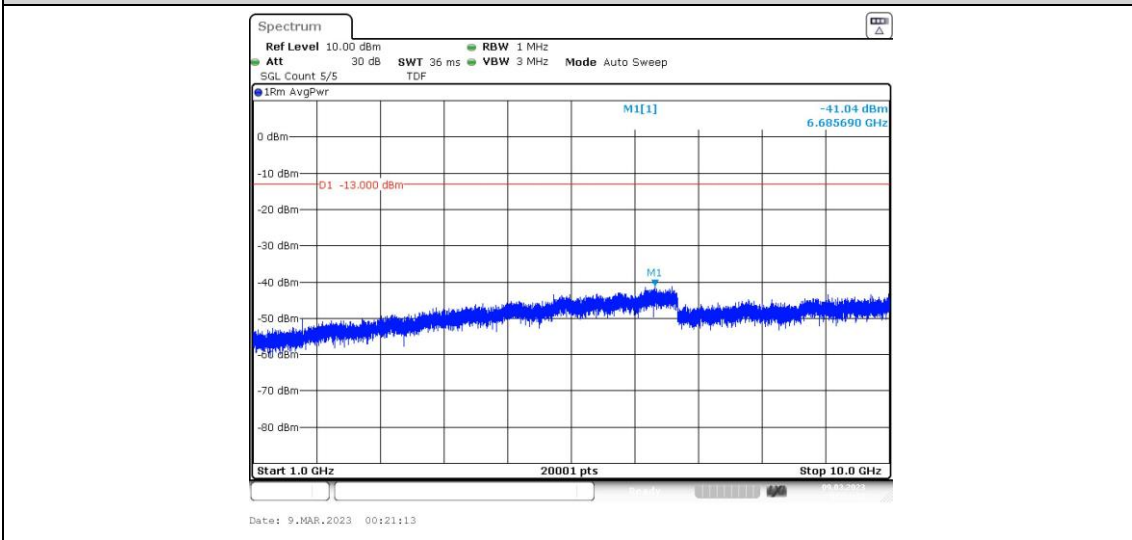

Band5-1.4MHz-16QAM-20643-1RB#0-Range4:1000~10000MHz