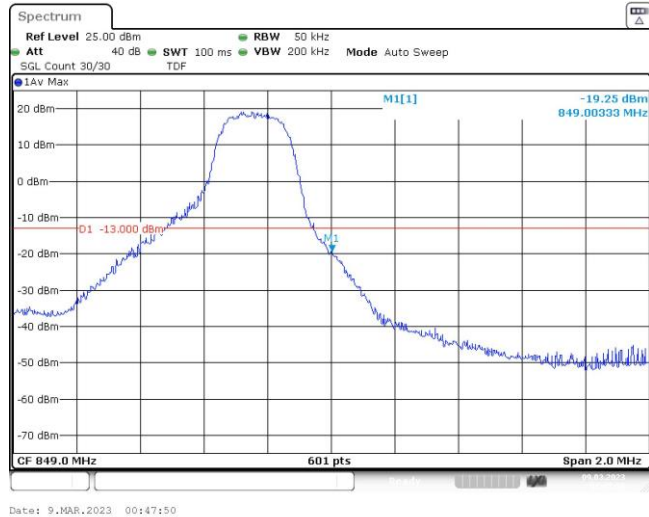

Band5-3MHz-QPSK-20635-1RB#14