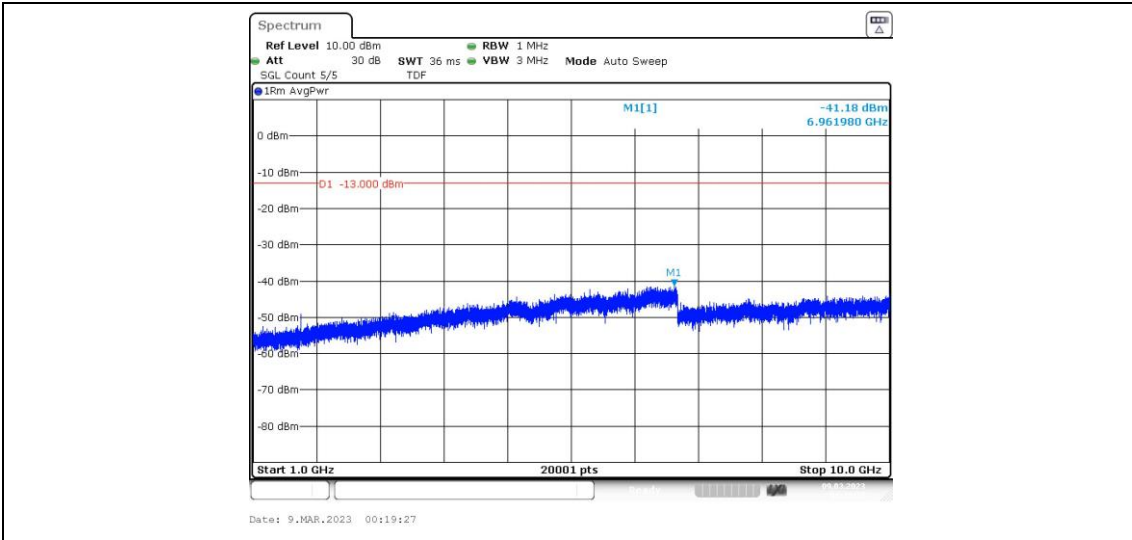

Band5-1.4MHz-16QAM-20525-1RB#0-Range1:0.009~0.15MHz

Band5-1.4MHz-16QAM-20525-1RB#0-Range2:0.15~30MHz

Band5-1.4MHz-16QAM-20525-1RB#0-Range3:30~1000MHz

Band5-1.4MHz-16QAM-20525-1RB#0-Range4:1000~10000MHz

Band5-1.4MHz-16QAM-20643-1RB#0-Range1:0.009~0.15MHz