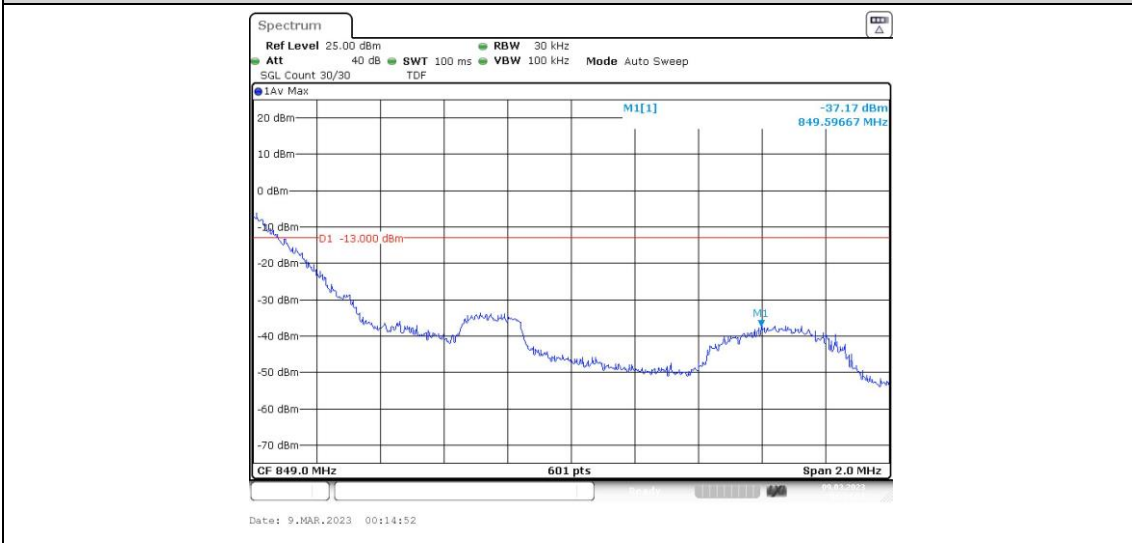

Band5-1.4MHz-16QAM-20643-1RB#0