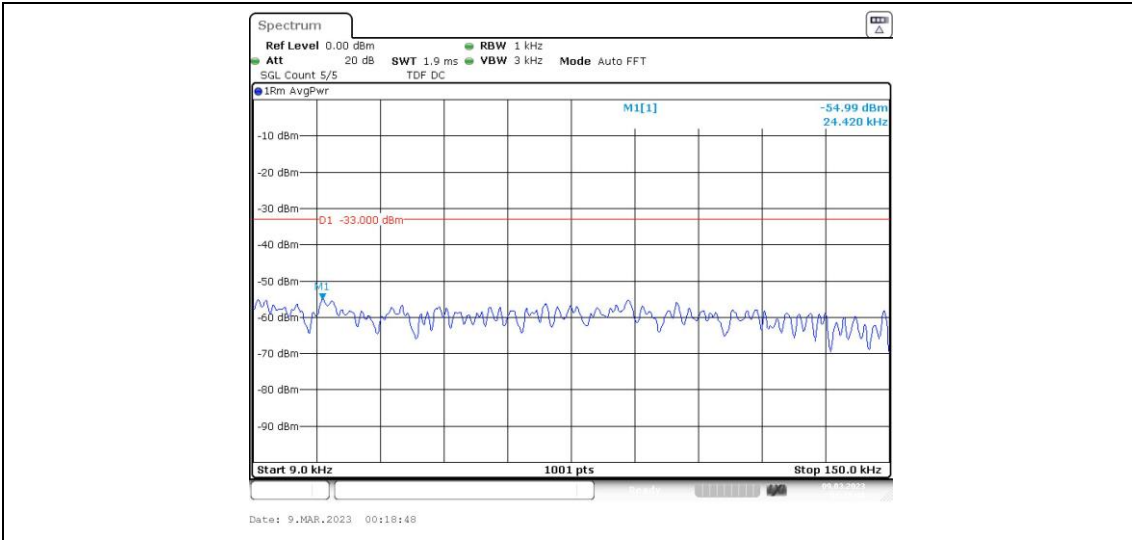

Band5-1.4MHz-16QAM-20525-1RB#0-Range1:0.009~0.15MHz