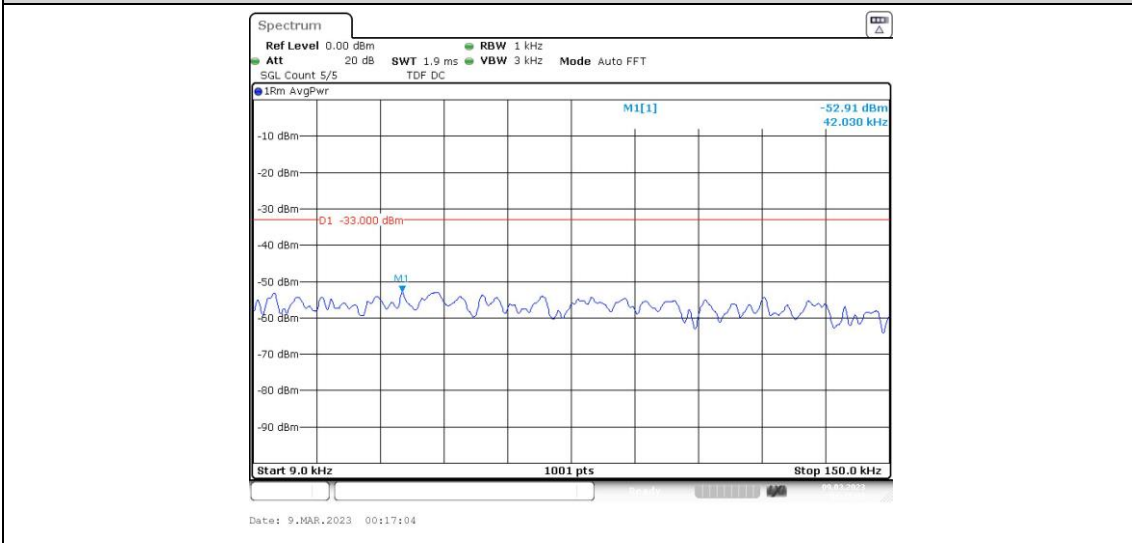

Band5-1.4MHz-16QAM-20407-1RB#0-Range1:0.009~0.15MHz