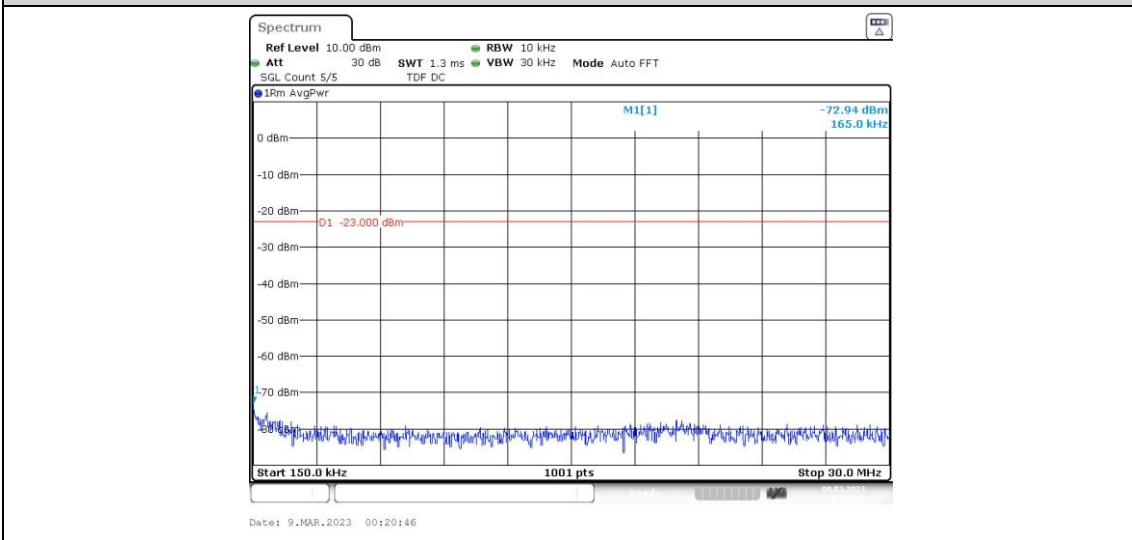

Band5-1.4MHz-16QAM-20643-1RB#0-Range2:0.15~30MHz