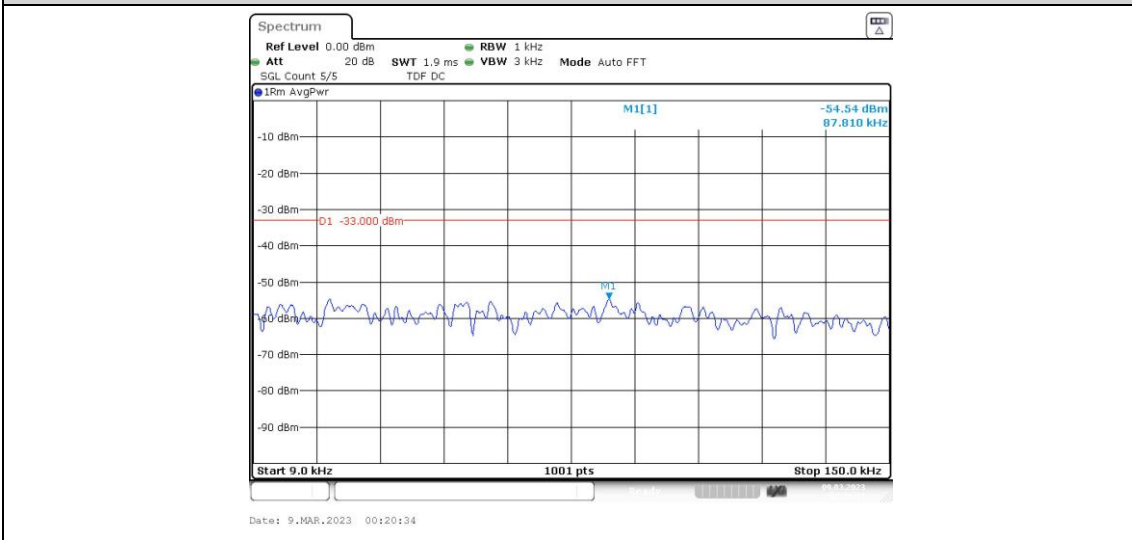

Band5-1.4MHz-16QAM-20525-1RB#0-Range1:0.009~0.15MHz

Band5-1.4MHz-16QAM-20525-1RB#0-Range2:0.15~30MHz

Band5-1.4MHz-16QAM-20525-1RB#0-Range3:30~1000MHz

Band5-1.4MHz-16QAM-20525-1RB#0-Range4:1000~10000MHz

Band5-1.4MHz-16QAM-20643-1RB#0-Range1:0.009~0.15MHz