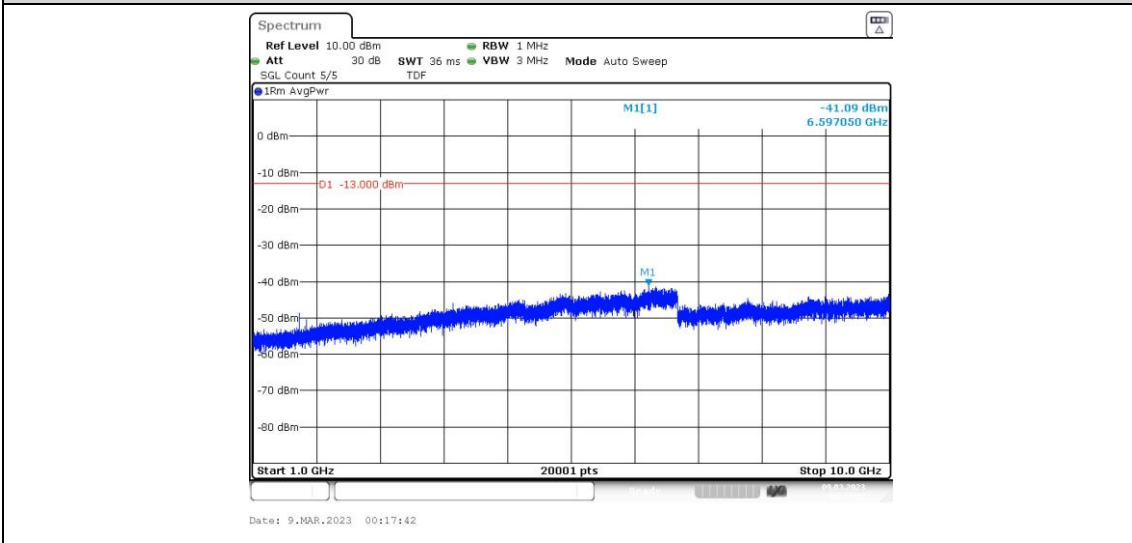

Band5-1.4MHz-QPSK-20643-1RB#0-Range4:1000~10000MHz

Band5-1.4MHz-16QAM-20407-1RB#0-Range1:0.009~0.15MHz

Band5-1.4MHz-16QAM-20407-1RB#0-Range2:0.15~30MHz

Band5-1.4MHz-16QAM-20407-1RB#0-Range3:30~1000MHz

Band5-1.4MHz-16QAM-20407-1RB#0-Range4:1000~10000MHz