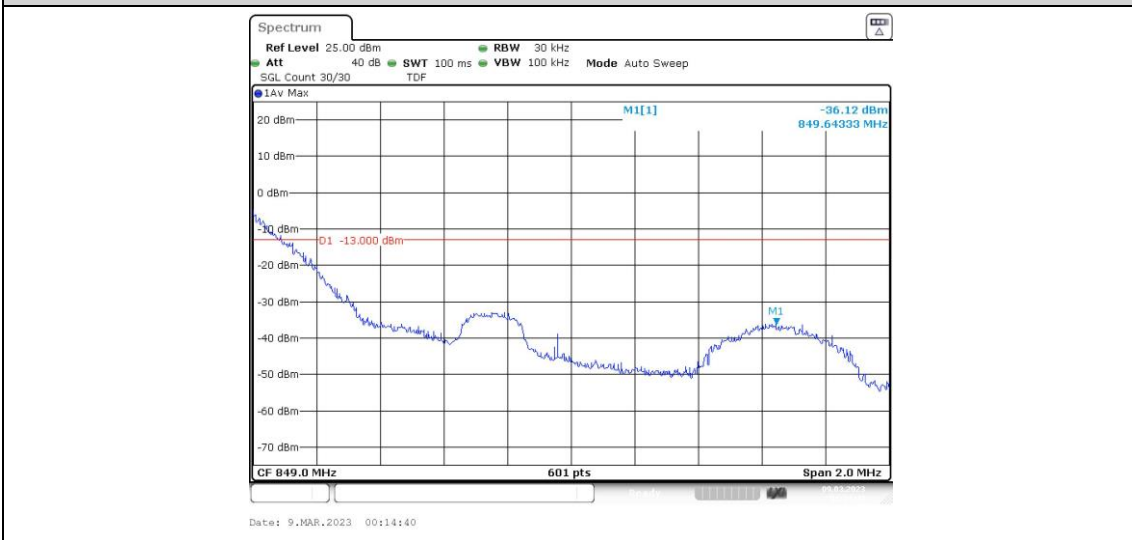

Test Graphs

Band5-1.4MHz-QPSK-20407-6RB#0

Band5-1.4MHz-QPSK-20643-1RB#0

Band5-1.4MHz-QPSK-20643-1RB#5

Band5-1.4MHz-QPSK-20643-6RB#0

Band5-1.4MHz-16QAM-20407-1RB#0

Band5-1.4MHz-16QAM-20407-1RB#5

Band5-1.4MHz-16QAM-20407-6RB#0