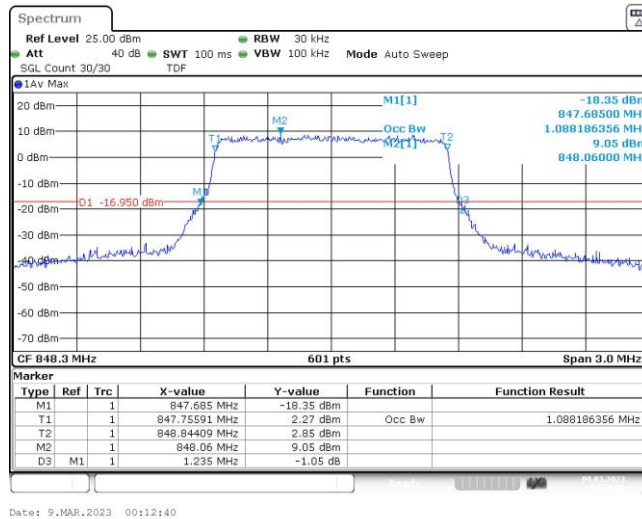

Test Graphs

Band5-1.4MHz-16QAM-20407-6RB#0

Band5-1.4MHz-16QAM-20525-6RB#0

Band5-1.4MHz-16QAM-20643-6RB#0

Date: 9.MAR.2023 00:12:40

Band5-3MHz-QPSK-20415-15RB#0

Date: 9.MAR.2023 00:14:26

Band5-3MHz-QPSK-20525-15RB#0