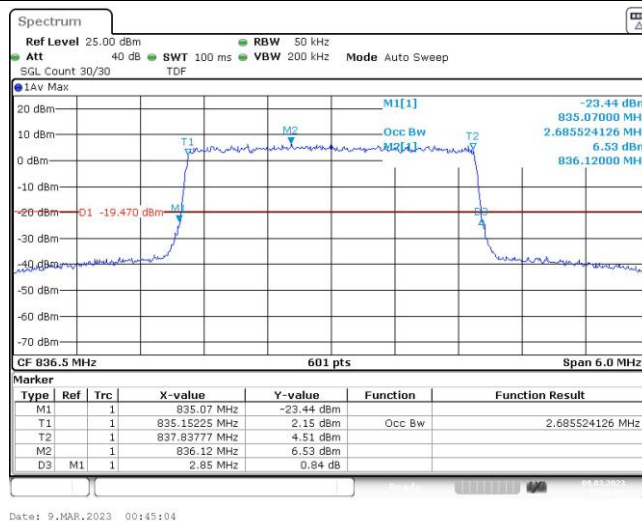

Date: 9.MAR.2023 00:14:52

Band5-3MHz-QPSK-20635-15RB#0

Date: 9.MAR.2023 00:45:17

Band5-3MHz-16QAM-20415-15RB#0

Date: 9.MAR.2023 00:44:39

Band5-3MHz-16QAM-20525-15RB#0

Date: 9.MAR.2023 00:45:04

Band5-3MHz-16QAM-20635-15RB#0