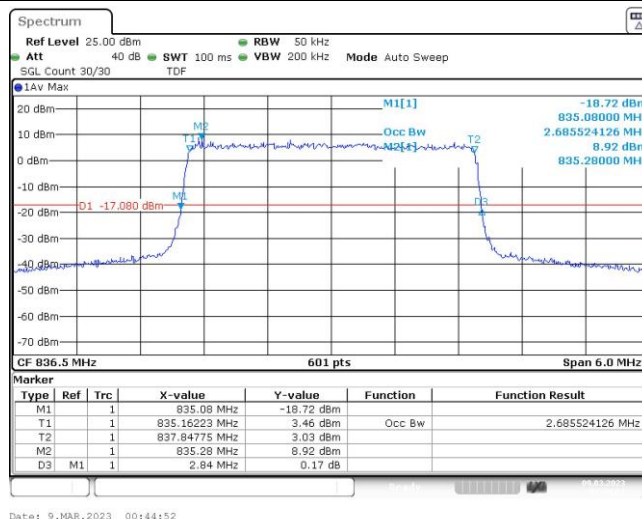

Test Graphs

Band5-1.4MHz-16QAM-20407-6RB#0

Band5-1.4MHz-16QAM-20525-6RB#0

Band5-1.4MHz-16QAM-20643-6RB#0

Date: 9.MAR.2023 00:12:40

Band5-3MHz-QPSK-20415-15RB#0

Date: 9.MAR.2023 00:14:26

Band5-3MHz-QPSK-20525-15RB#0