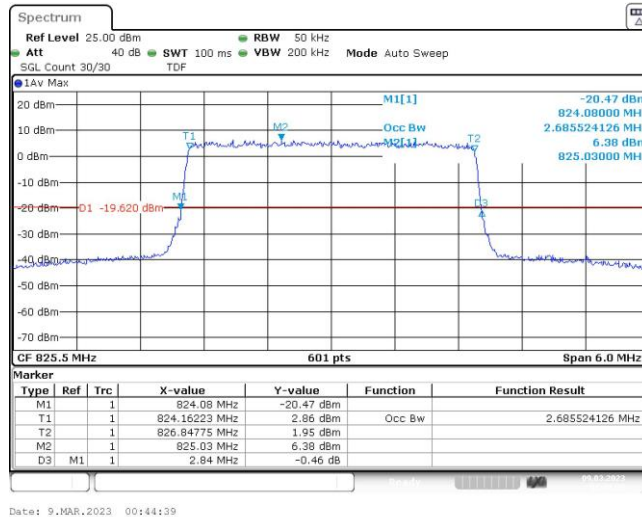

Band5-3MHz-16QAM-20415-15RB#0

Date: 9.MAR.2023 00:44:39