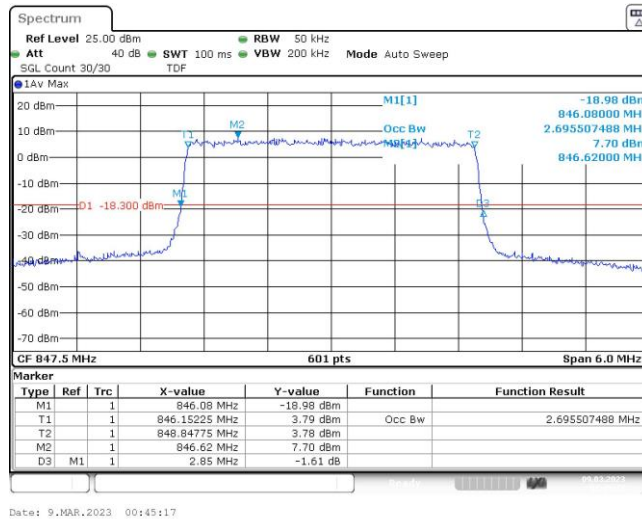

Date: 9.MAR.2023 00:45:17