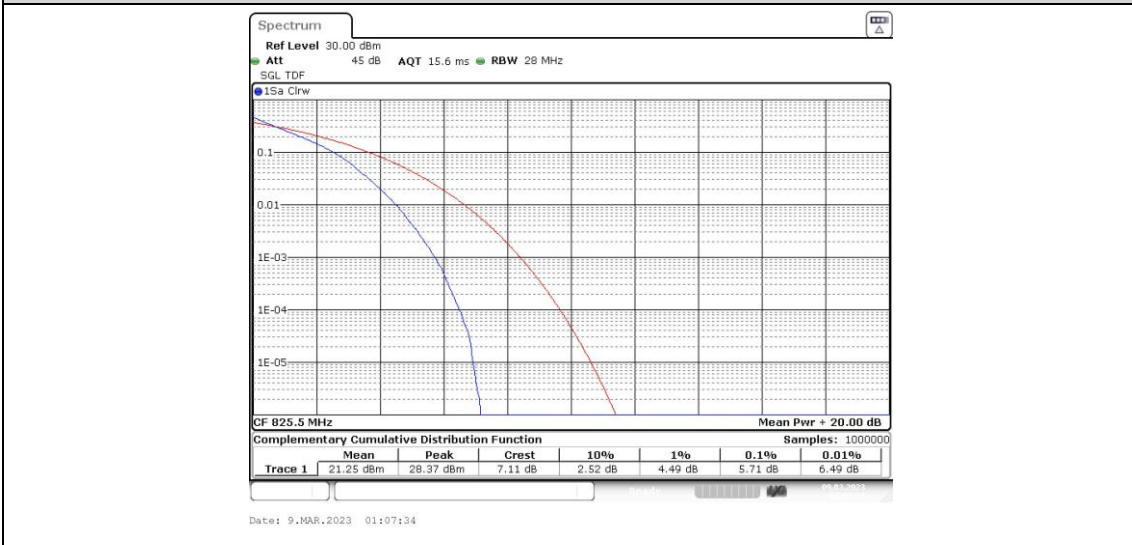

Band5-3MHz-QPSK-20415-15RB#0

Band5-3MHz-QPSK-20525-1RB#0