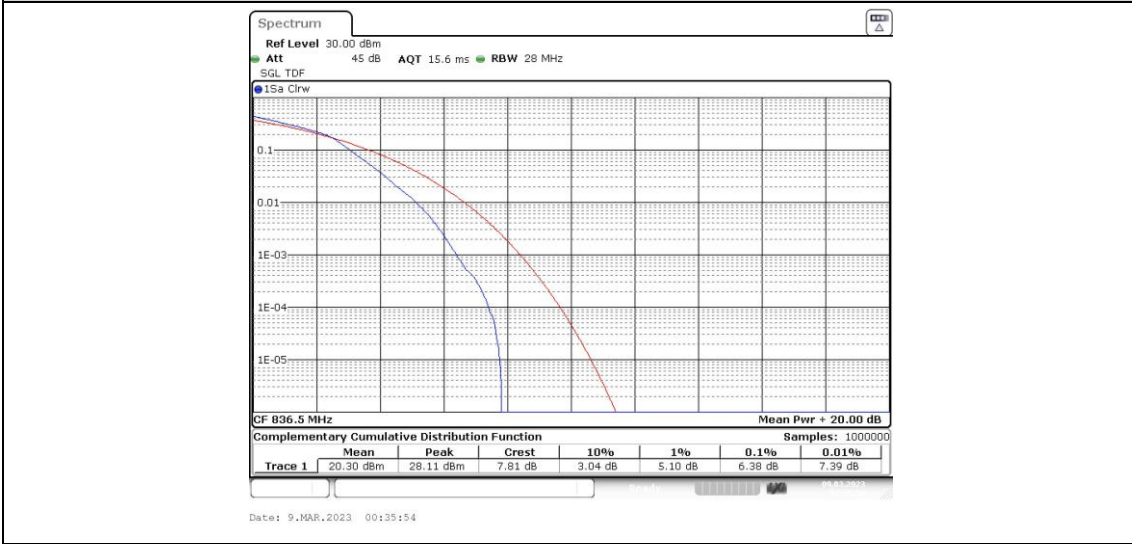

Test Graphs

Band5-1.4MHz-QPSK-20525-6RB#0

Band5-1.4MHz-QPSK-20643-1RB#0

Band5-1.4MHz-QPSK-20643-6RB#0

Band5-1.4MHz-16QAM-20407-1RB#0

Band5-1.4MHz-16QAM-20407-6RB#0

Band5-1.4MHz-16QAM-20525-1RB#0

Band5-1.4MHz-16QAM-20525-6RB#0