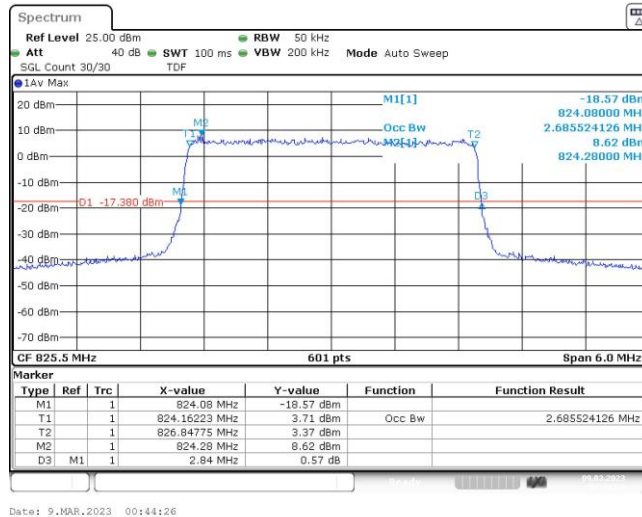

Test Graphs

Band5-1.4MHz-16QAM-20407-6RB#0

Band5-1.4MHz-16QAM-20525-6RB#0

Band5-1.4MHz-16QAM-20643-6RB#0

Date: 9.MAR.2023 00:12:40

Band5-3MHz-QPSK-20415-15RB#0

Date: 9.MAR.2023 00:14:26

Band5-3MHz-QPSK-20525-15RB#0