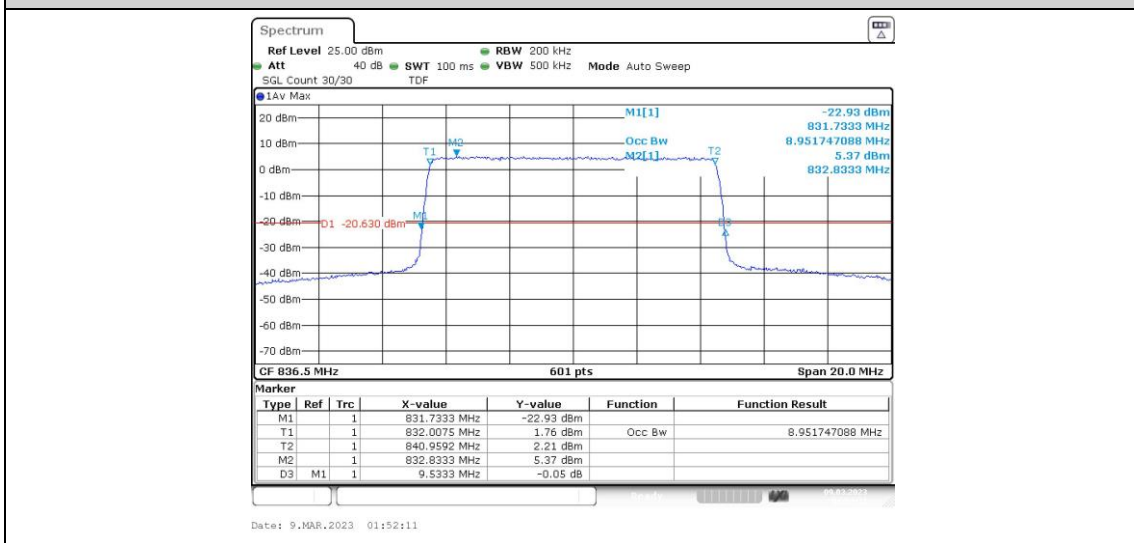

Band5-10MHz-QPSK-20525-50RB#0

Band5-10MHz-QPSK-20600-50RB#0

Band5-10MHz-16QAM-20450-50RB#0

Band5-10MHz-16QAM-20525-50RB#0

Band5-10MHz-16QAM-20600-50RB#0