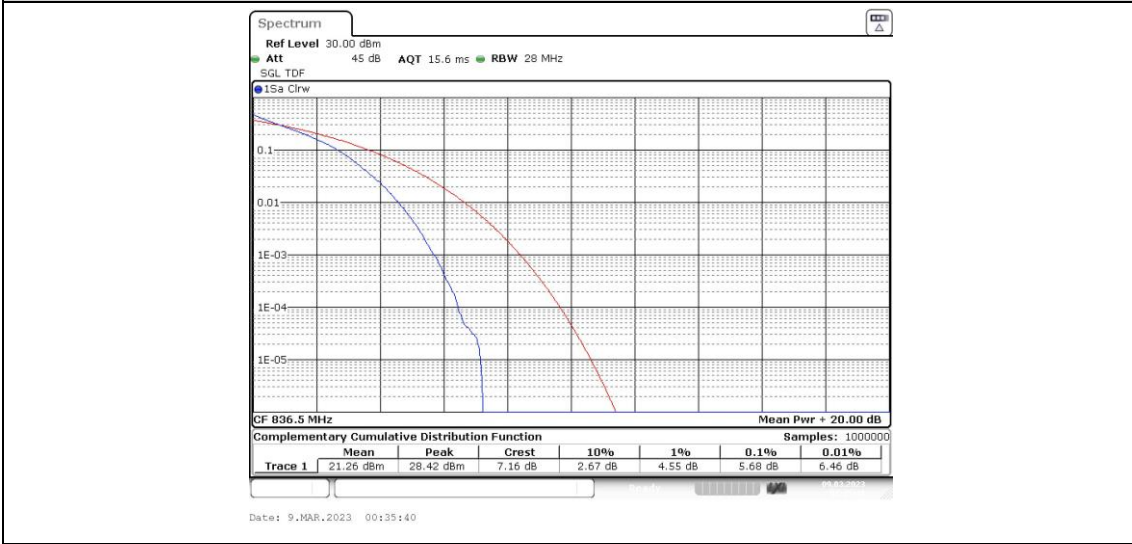

Band5-1.4MHz-QPSK-20525-6RB#0