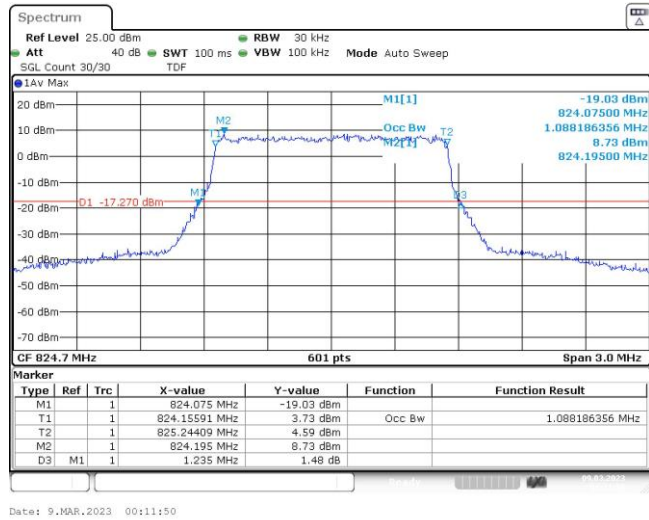

Band5-1.4MHz-16QAM-20407-6RB#0