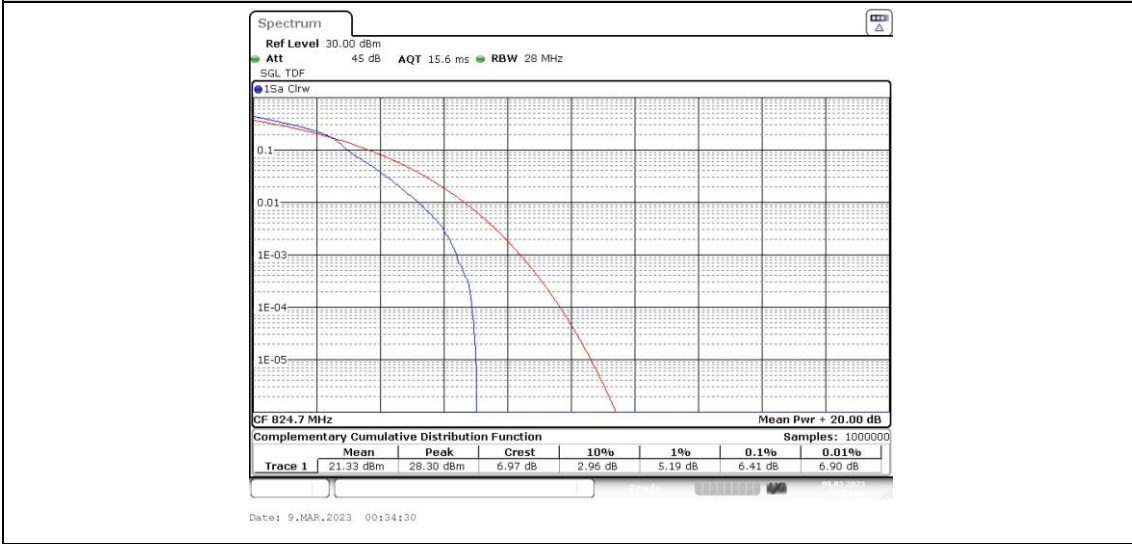

Test Graphs

Band5-1.4MHz-QPSK-20525-6RB#0

Band5-1.4MHz-QPSK-20643-1RB#0

Band5-1.4MHz-QPSK-20643-6RB#0

Band5-1.4MHz-16QAM-20407-1RB#0

Band5-1.4MHz-16QAM-20407-6RB#0

Band5-1.4MHz-16QAM-20525-1RB#0

Band5-1.4MHz-16QAM-20525-6RB#0