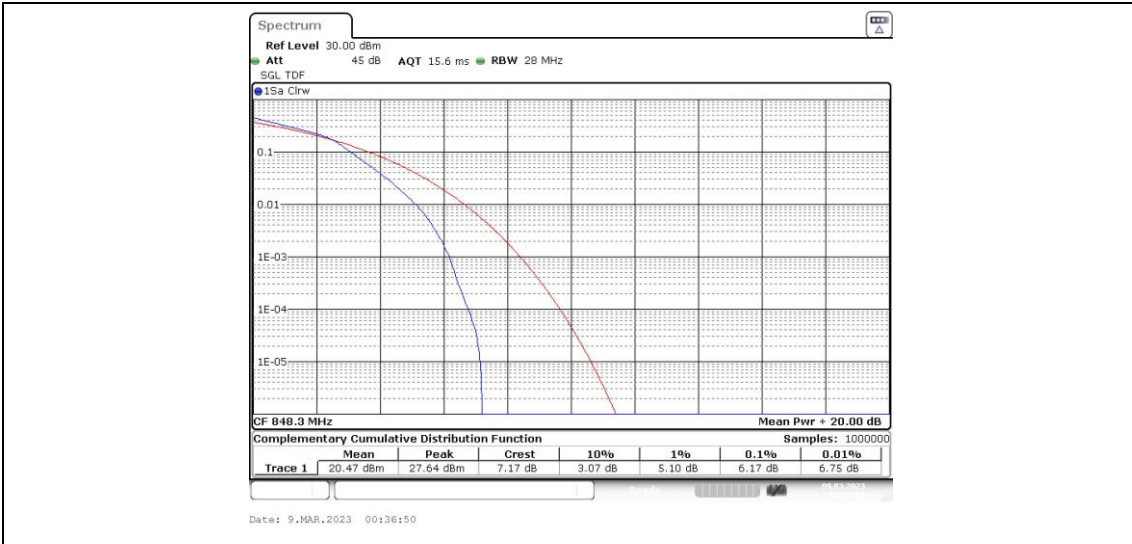

Band5-1.4MHz-16QAM-20643-6RB#0

Band5-3MHz-QPSK-20415-1RB#0