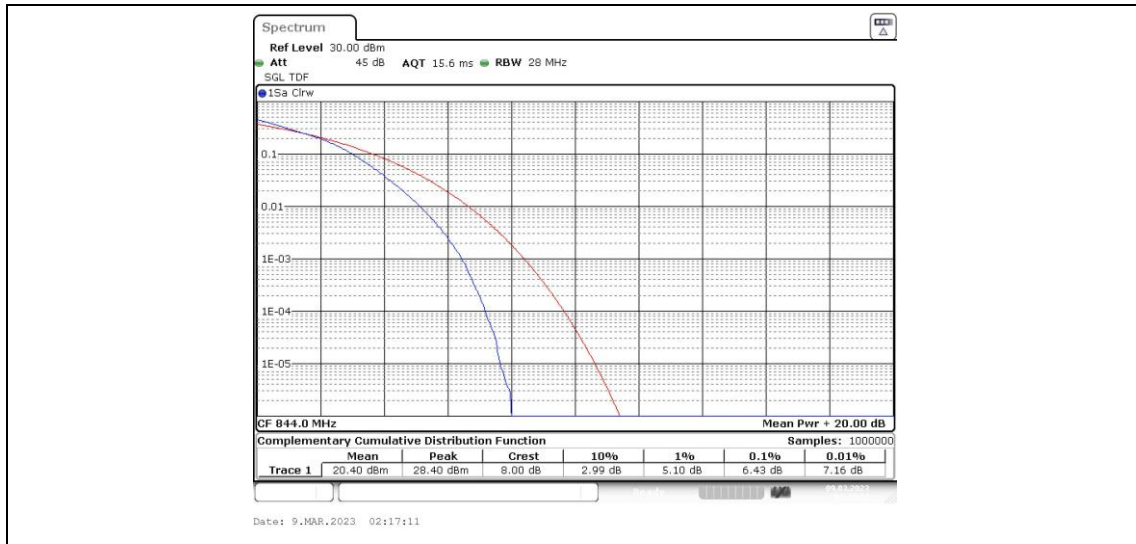

Band5-10MHz-16QAM-20525-1RB#0

Band5-10MHz-16QAM-20525-50RB#0

Band5-10MHz-16QAM-20600-1RB#0

Band5-10MHz-16QAM-20600-50RB#0

Appendix C: 26dB Bandwidth and Occupied Bandwidth

Test Result

Band	Bandwidth	Modulation	Channel	RB Configuration	Occupied Bandwidth (MHz)	26dB Bandwidth (MHz)	Verdict
Band5	1.4MHz	QPSK	20407	6RB#0	1.088	1.23	PASS
Band5	1.4MHz	QPSK	20525	6RB#0	1.088	1.21	PASS
Band5	1.4MHz	QPSK	20643	6RB#0	1.088	1.22	PASS
Band5	1.4MHz	16QAM	20407	6RB#0	1.088	1.24	PASS
Band5	1.4MHz	16QAM	20525	6RB#0	1.088	1.23	PASS
Band5	1.4MHz	16QAM	20643	6RB#0	1.088	1.24	PASS
Band5	3MHz	QPSK	20415	15RB#0	2.686	2.84	PASS
Band5	3MHz	QPSK	20525	15RB#0	2.686	2.84	PASS
Band5	3MHz	QPSK	20635	15RB#0	2.696	2.85	PASS
Band5	3MHz	16QAM	20415	15RB#0	2.686	2.84	PASS
Band5	3MHz	16QAM	20525	15RB#0	2.686	2.85	PASS
Band5	3MHz	16QAM	20635	15RB#0	2.686	2.85	PASS
Band5	5MHz	QPSK	20425	25RB#0	4.496	4.78	PASS
Band5	5MHz	QPSK	20525	25RB#0	4.496	4.77	PASS
Band5	5MHz	QPSK	20625	25RB#0	4.496	4.77	PASS
Band5	5MHz	16QAM	20425	25RB#0	4.515	4.77	PASS
Band5	5MHz	16QAM	20525	25RB#0	4.505	4.76	PASS
Band5	5MHz	16QAM	20625	25RB#0	4.496	4.78	PASS
Band5	10MHz	QPSK	20450	50RB#0	8.985	9.53	PASS
Band5	10MHz	QPSK	20525	50RB#0	8.985	9.53	PASS
Band5	10MHz	QPSK	20600	50RB#0	8.985	9.53	PASS
Band5	10MHz	16QAM	20450	50RB#0	8.985	9.53	PASS
Band5	10MHz	16QAM	20525	50RB#0	8.952	9.53	PASS
Band5	10MHz	16QAM	20600	50RB#0	8.952	9.53	PASS