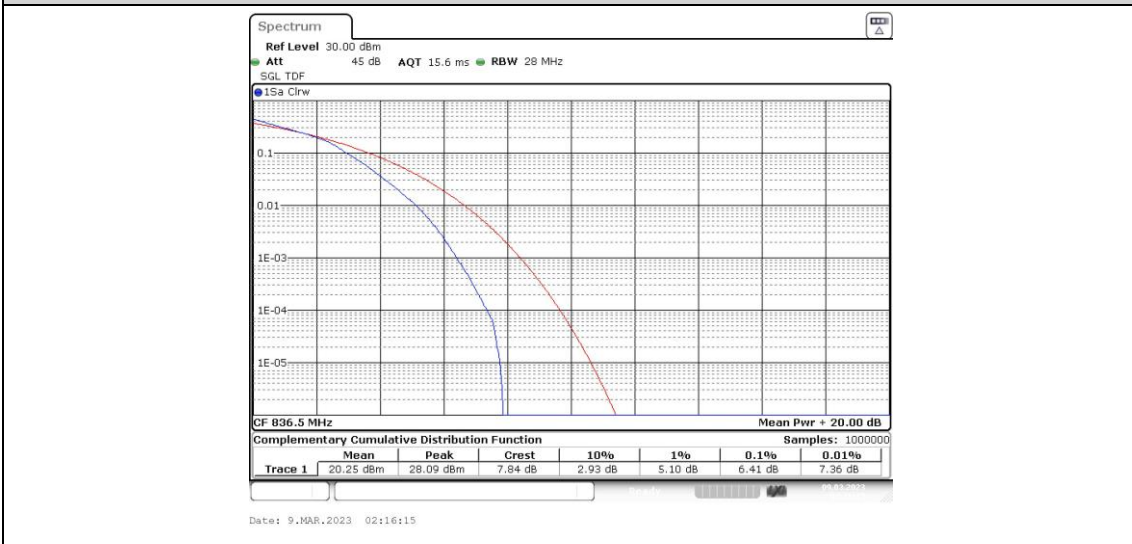

Band5-10MHz-16QAM-20525-1RB#0

Band5-10MHz-16QAM-20525-50RB#0

Band5-10MHz-16QAM-20600-1RB#0

Band5-10MHz-16QAM-20600-50RB#0

Appendix C: 26dB Bandwidth and Occupied Bandwidth

Test Result

Band	Bandwidth	Modulation	Channel	RB Configuration	Occupied Bandwidth (MHz)	26dB Bandwidth (MHz)	Verdict
Band5	1.4MHz	QPSK	20407	6RB#0	1.088	1.23	PASS
Band5	1.4MHz	QPSK	20525	6RB#0	1.088	1.21	PASS
Band5	1.4MHz	QPSK	20643	6RB#0	1.088	1.22	PASS
Band5	1.4MHz	16QAM	20407	6RB#0	1.088	1.24	PASS
Band5	1.4MHz	16QAM	20525	6RB#0	1.088	1.23	PASS
Band5	1.4MHz	16QAM	20643	6RB#0	1.088	1.24	PASS
Band5	3MHz	QPSK	20415	15RB#0	2.686	2.84	PASS
Band5	3MHz	QPSK	20525	15RB#0	2.686	2.84	PASS
Band5	3MHz	QPSK	20635	15RB#0	2.696	2.85	PASS
Band5	3MHz	16QAM	20415	15RB#0	2.686	2.84	PASS
Band5	3MHz	16QAM	20525	15RB#0	2.686	2.85	PASS
Band5	3MHz	16QAM	20635	15RB#0	2.686	2.85	PASS
Band5	5MHz	QPSK	20425	25RB#0	4.496	4.78	PASS
Band5	5MHz	QPSK	20525	25RB#0	4.496	4.77	PASS
Band5	5MHz	QPSK	20625	25RB#0	4.496	4.77	PASS
Band5	5MHz	16QAM	20425	25RB#0	4.515	4.77	PASS
Band5	5MHz	16QAM	20525	25RB#0	4.505	4.76	PASS
Band5	5MHz	16QAM	20625	25RB#0	4.496	4.78	PASS
Band5	10MHz	QPSK	20450	50RB#0	8.985	9.53	PASS
Band5	10MHz	QPSK	20525	50RB#0	8.985	9.53	PASS
Band5	10MHz	QPSK	20600	50RB#0	8.985	9.53	PASS
Band5	10MHz	16QAM	20450	50RB#0	8.985	9.53	PASS
Band5	10MHz	16QAM	20525	50RB#0	8.952	9.53	PASS
Band5	10MHz	16QAM	20600	50RB#0	8.952	9.53	PASS