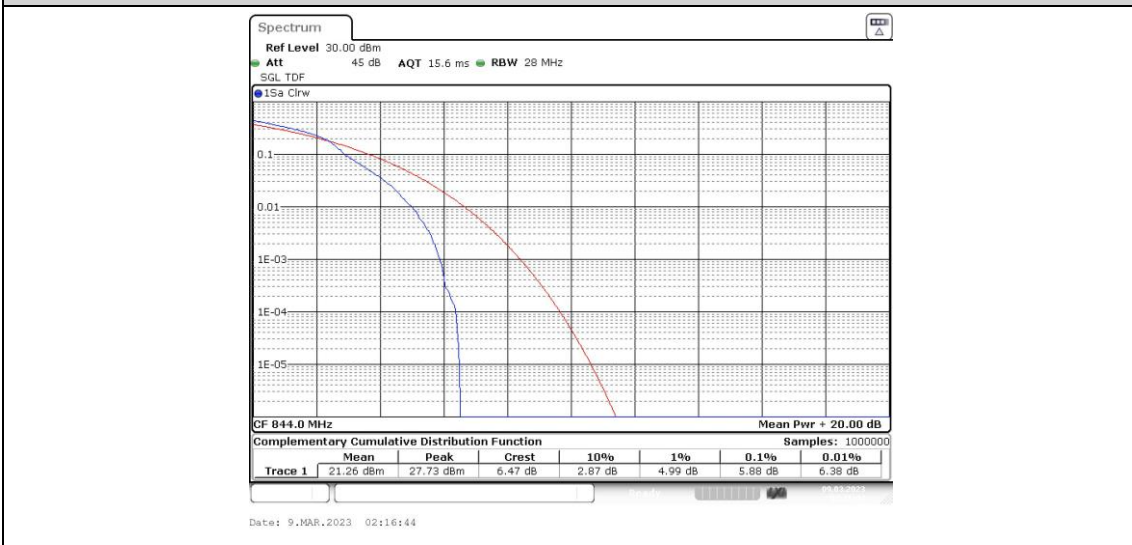

Band5-10MHz-16QAM-20525-1RB#0

Band5-10MHz-16QAM-20525-50RB#0

Band5-10MHz-16QAM-20600-1RB#0

Band5-10MHz-16QAM-20600-50RB#0

Appendix C: 26dB Bandwidth and Occupied Bandwidth

Test Result

Band	Bandwidth	Modulation	Channel	RB Configuration	Occupied Bandwidth (MHz)	26dB Bandwidth (MHz)	Verdict
Band5	1.4MHz	QPSK	20407	6RB#0	1.088	1.23	PASS
Band5	1.4MHz	QPSK	20525	6RB#0	1.088	1.21	PASS
Band5	1.4MHz	QPSK	20643	6RB#0	1.088	1.22	PASS
Band5	1.4MHz	16QAM	20407	6RB#0	1.088	1.24	PASS
Band5	1.4MHz	16QAM	20525	6RB#0	1.088	1.23	PASS
Band5	1.4MHz	16QAM	20643	6RB#0	1.088	1.24	PASS
Band5	3MHz	QPSK	20415	15RB#0	2.686	2.84	PASS
Band5	3MHz	QPSK	20525	15RB#0	2.686	2.84	PASS
Band5	3MHz	QPSK	20635	15RB#0	2.696	2.85	PASS
Band5	3MHz	16QAM	20415	15RB#0	2.686	2.84	PASS
Band5	3MHz	16QAM	20525	15RB#0	2.686	2.85	PASS
Band5	3MHz	16QAM	20635	15RB#0	2.686	2.85	PASS
Band5	5MHz	QPSK	20425	25RB#0	4.496	4.78	PASS
Band5	5MHz	QPSK	20525	25RB#0	4.496	4.77	PASS
Band5	5MHz	QPSK	20625	25RB#0	4.496	4.77	PASS
Band5	5MHz	16QAM	20425	25RB#0	4.515	4.77	PASS
Band5	5MHz	16QAM	20525	25RB#0	4.505	4.76	PASS
Band5	5MHz	16QAM	20625	25RB#0	4.496	4.78	PASS
Band5	10MHz	QPSK	20450	50RB#0	8.985	9.53	PASS
Band5	10MHz	QPSK	20525	50RB#0	8.985	9.53	PASS
Band5	10MHz	QPSK	20600	50RB#0	8.985	9.53	PASS
Band5	10MHz	16QAM	20450	50RB#0	8.985	9.53	PASS
Band5	10MHz	16QAM	20525	50RB#0	8.952	9.53	PASS
Band5	10MHz	16QAM	20600	50RB#0	8.952	9.53	PASS