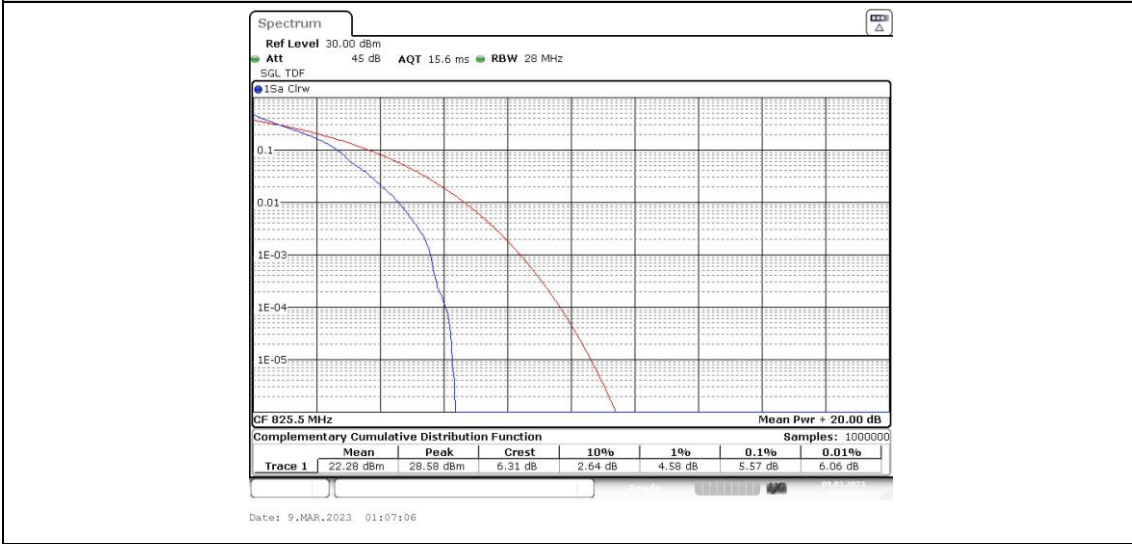

Band5-3MHz-QPSK-20415-1RB#0

Band5-3MHz-QPSK-20415-15RB#0

Band5-3MHz-QPSK-20525-1RB#0