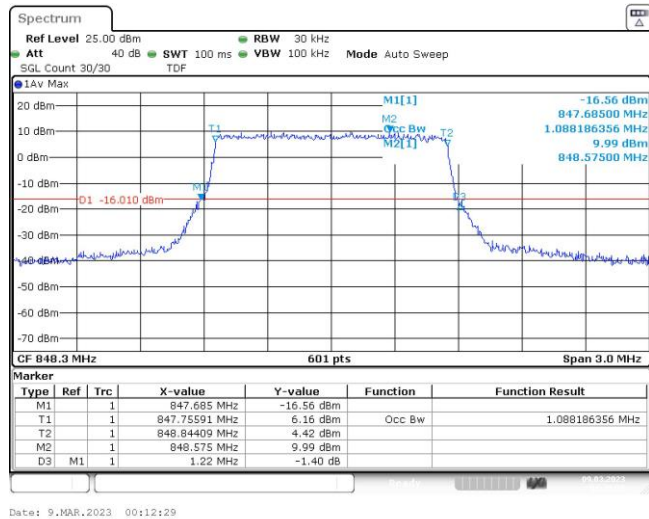

Band5-1.4MHz-16QAM-20407-6RB#0

Band5-1.4MHz-16QAM-20525-6RB#0

Band5-1.4MHz-16QAM-20643-6RB#0