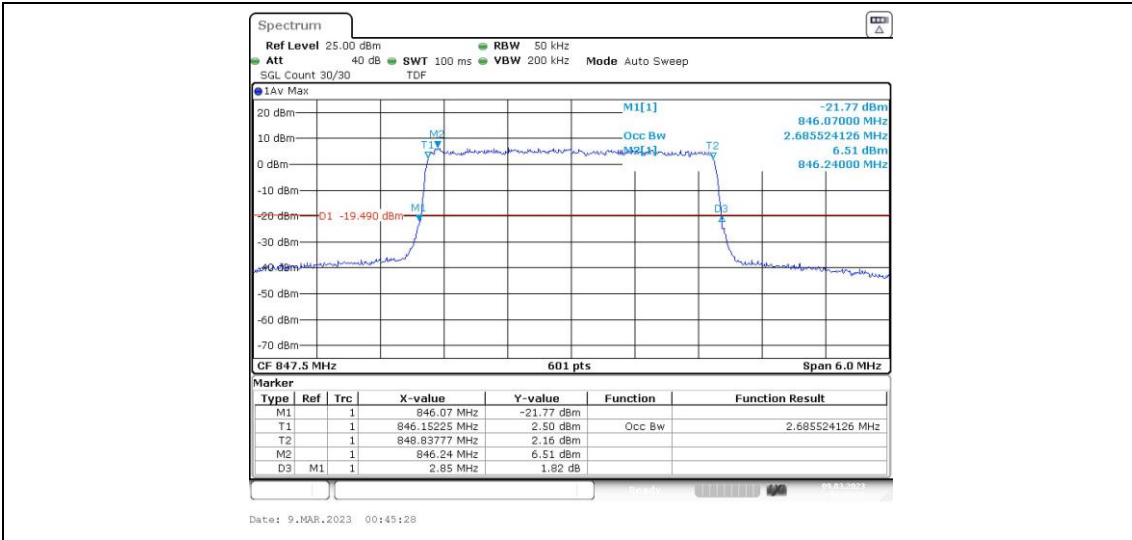

Date: 9.MAR.2023 00:14:52

Band5-3MHz-QPSK-20635-15RB#0

Date: 9.MAR.2023 00:45:17

Band5-3MHz-16QAM-20415-15RB#0

Date: 9.MAR.2023 00:44:39

Band5-3MHz-16QAM-20525-15RB#0

Date: 9.MAR.2023 00:45:04

Band5-3MHz-16QAM-20635-15RB#0