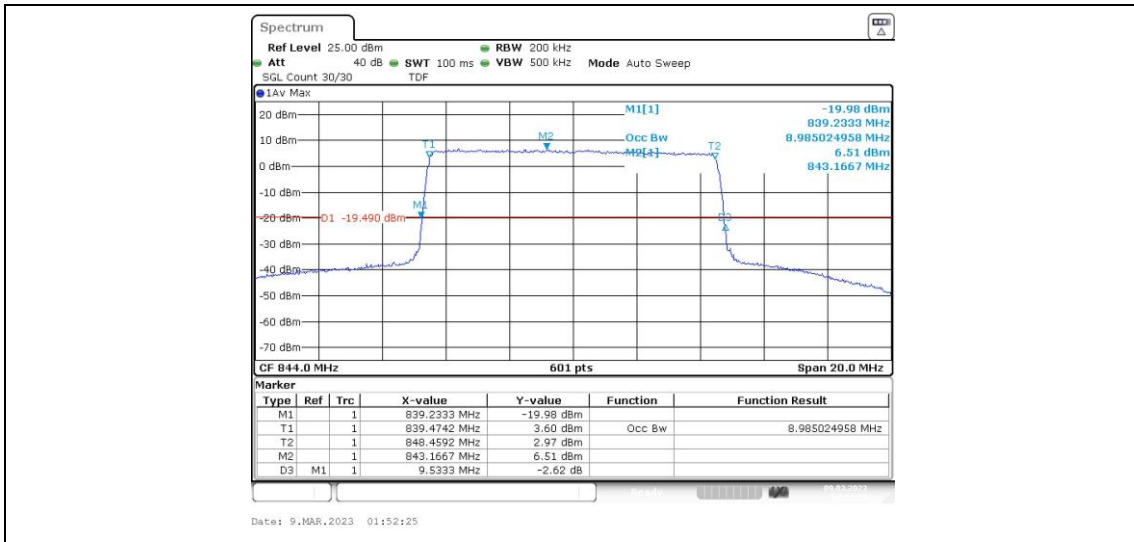

Band5-10MHz-16QAM-20450-50RB#0

Band5-10MHz-16QAM-20525-50RB#0

Band5-10MHz-16QAM-20600-50RB#0