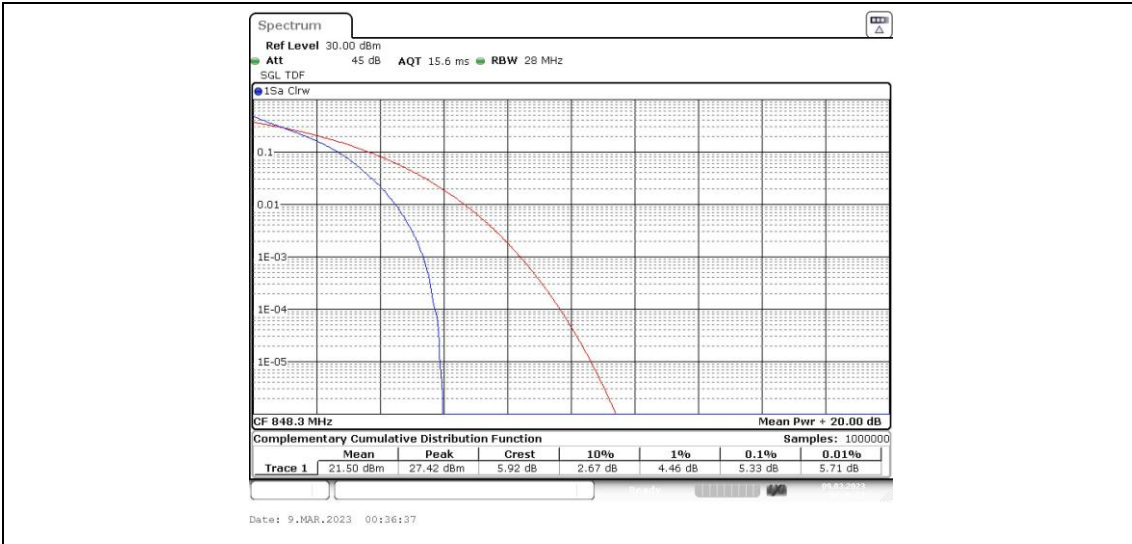

Test Graphs

Band5-1.4MHz-QPSK-20525-6RB#0

Band5-1.4MHz-QPSK-20643-1RB#0

Band5-1.4MHz-QPSK-20643-6RB#0

Band5-1.4MHz-16QAM-20407-1RB#0

Band5-1.4MHz-16QAM-20407-6RB#0

Band5-1.4MHz-16QAM-20525-1RB#0

Band5-1.4MHz-16QAM-20525-6RB#0