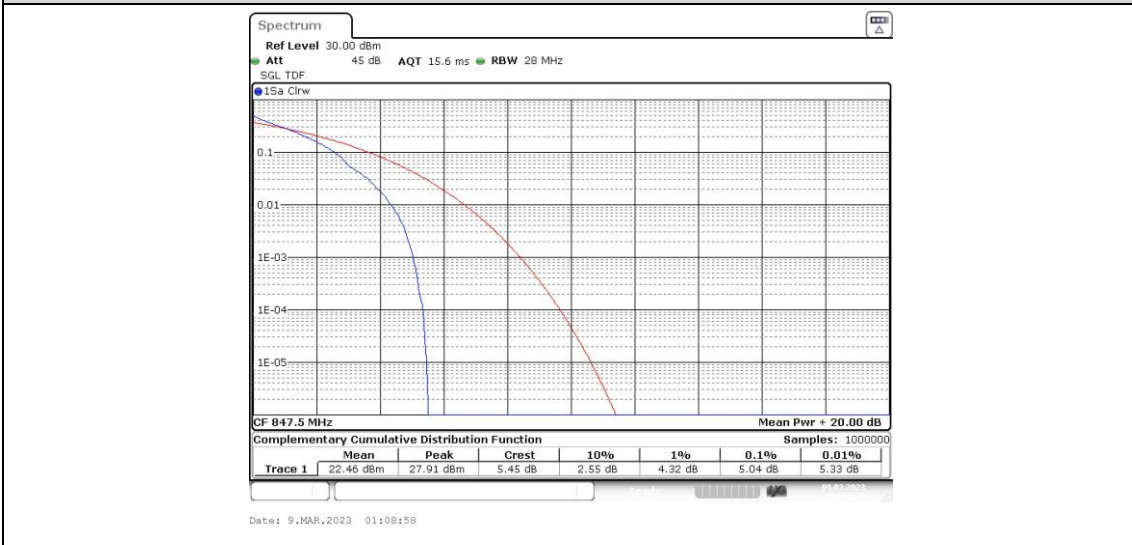

Band5-3MHz-QPSK-20635-1RB#0