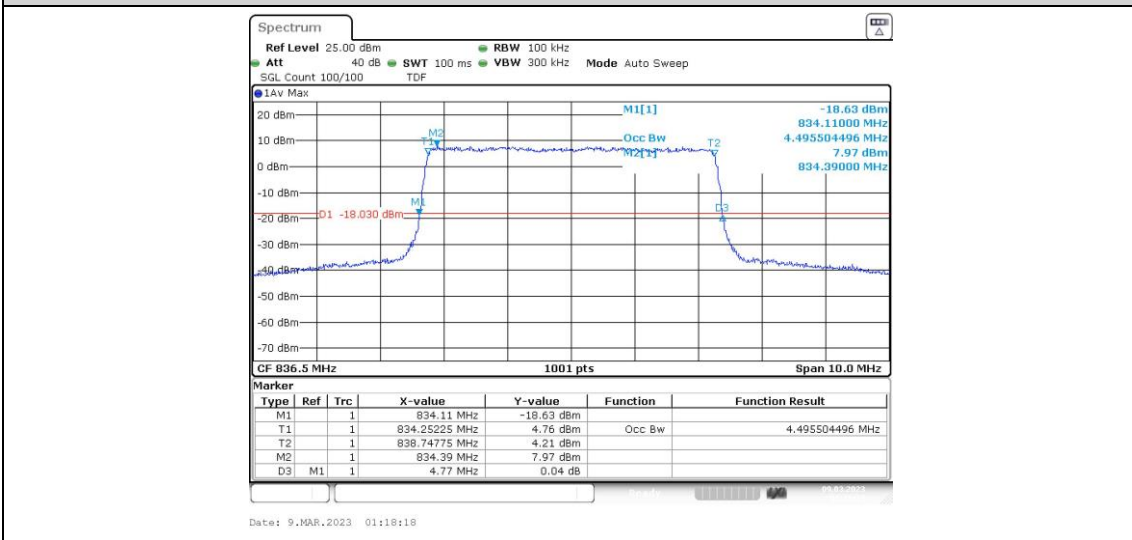

Band5-5MHz-QPSK-20525-25RB#0

Band5-5MHz-QPSK-20625-25RB#0