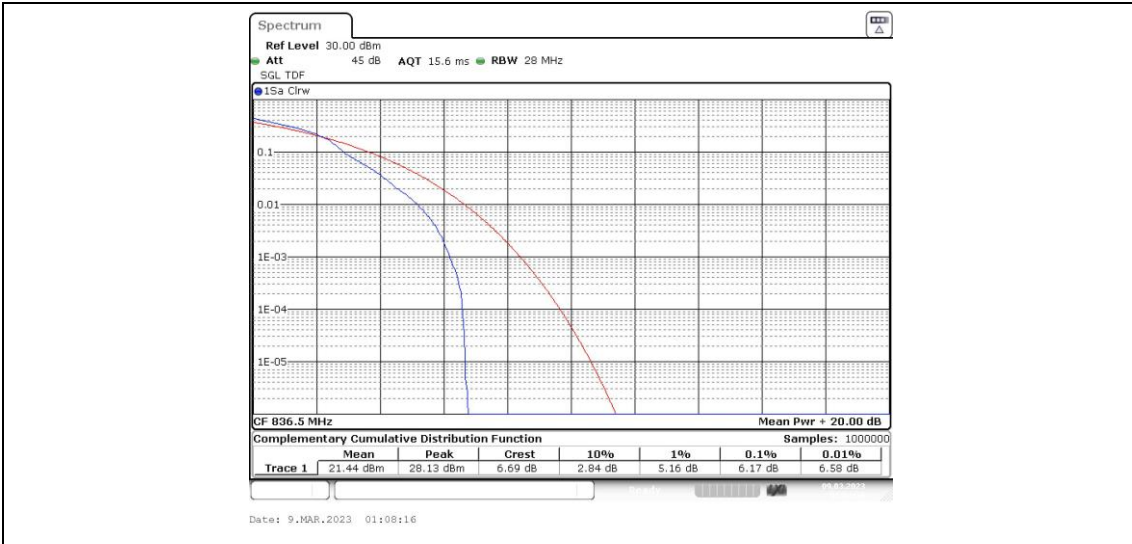

Band5-3MHz-16QAM-20525-1RB#0