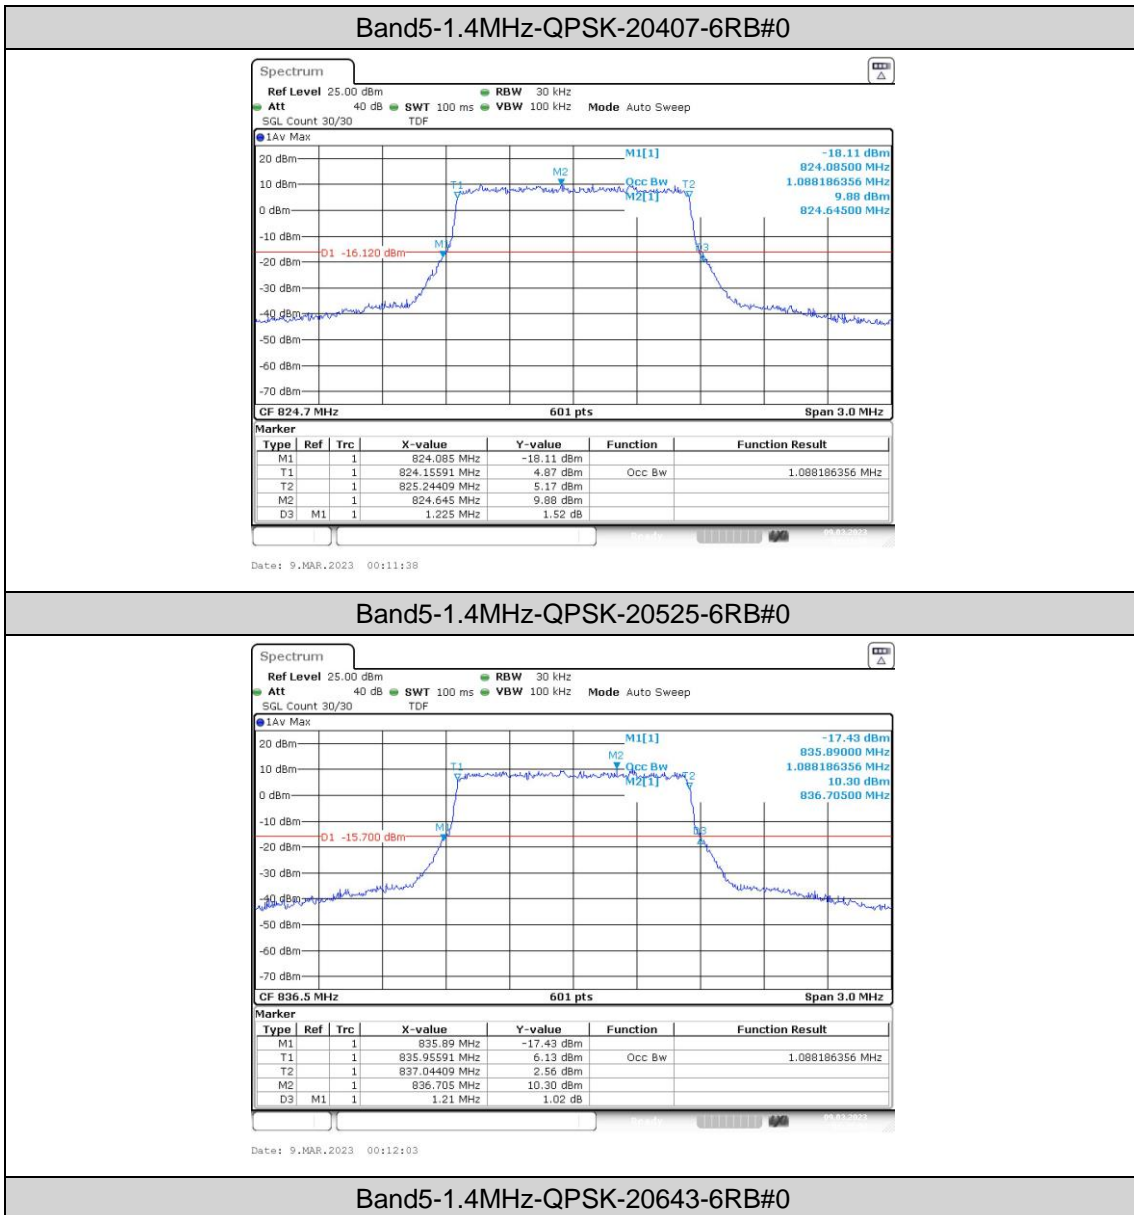

Test Graphs