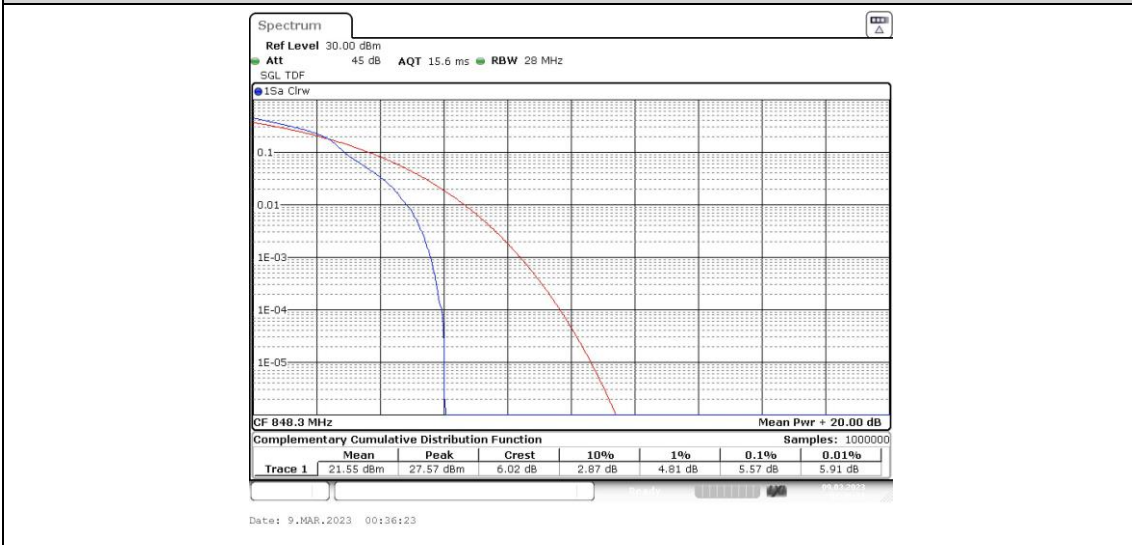

Band5-1.4MHz-16QAM-20643-1RB#0