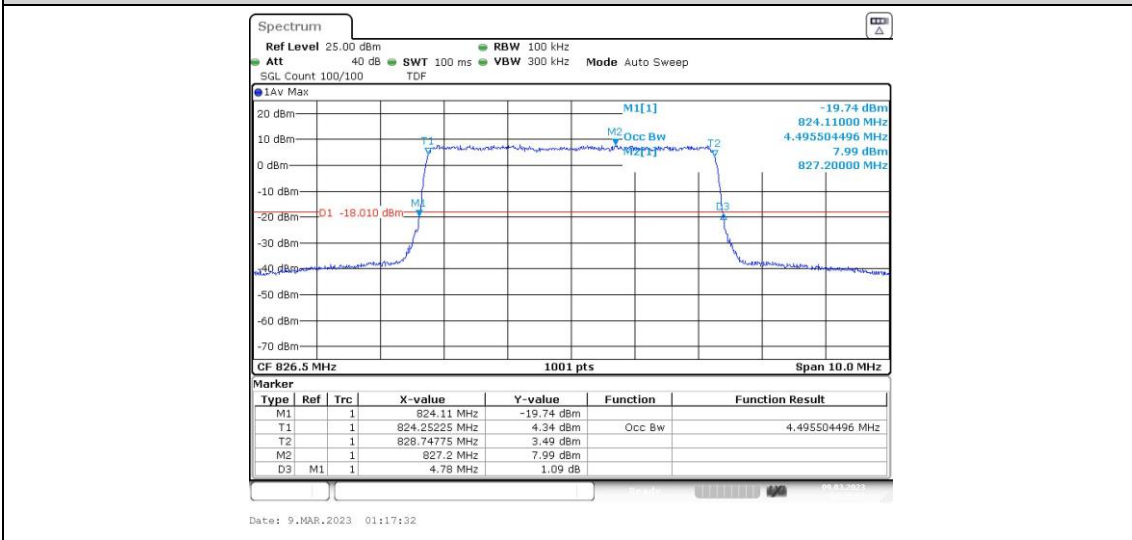

Band5-5MHz-QPSK-20425-25RB#0