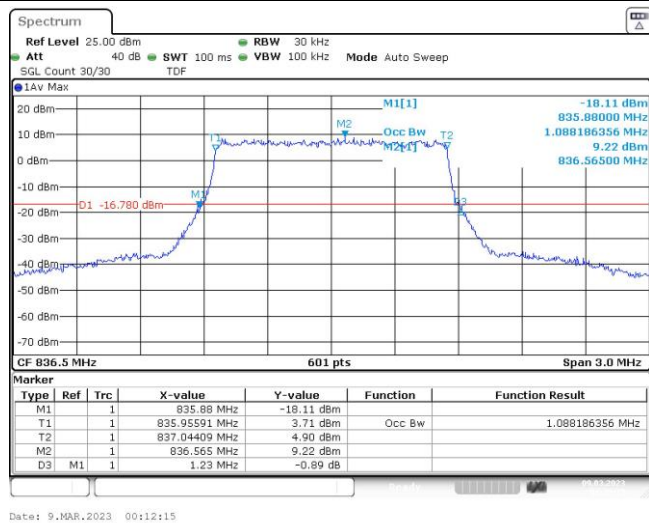

Test Graphs

Band5-1.4MHz-16QAM-20407-6RB#0

Band5-1.4MHz-16QAM-20525-6RB#0

Band5-1.4MHz-16QAM-20643-6RB#0

Date: 9.MAR.2023 00:12:40

Band5-3MHz-QPSK-20415-15RB#0

Date: 9.MAR.2023 00:14:26

Band5-3MHz-QPSK-20525-15RB#0