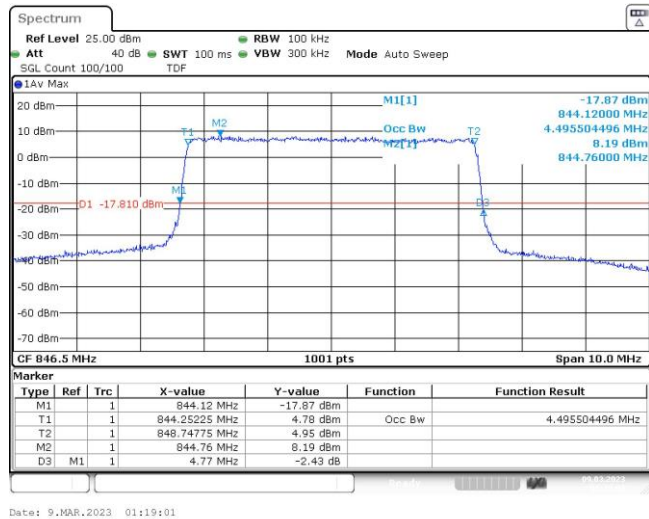

Band5-5MHz-16QAM-20425-25RB#0

Band5-5MHz-16QAM-20525-25RB#0

Band5-5MHz-16QAM-20625-25RB#0