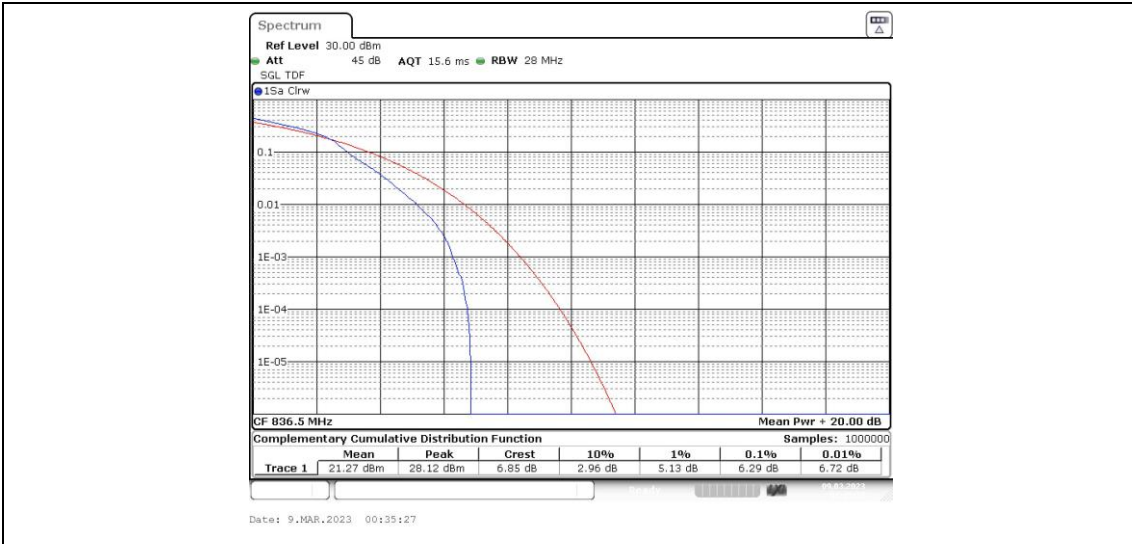

Test Graphs

Band5-1.4MHz-QPSK-20525-6RB#0

Band5-1.4MHz-QPSK-20643-1RB#0

Band5-1.4MHz-QPSK-20643-6RB#0

Band5-1.4MHz-16QAM-20407-1RB#0

Band5-1.4MHz-16QAM-20407-6RB#0

Band5-1.4MHz-16QAM-20525-1RB#0

Band5-1.4MHz-16QAM-20525-6RB#0