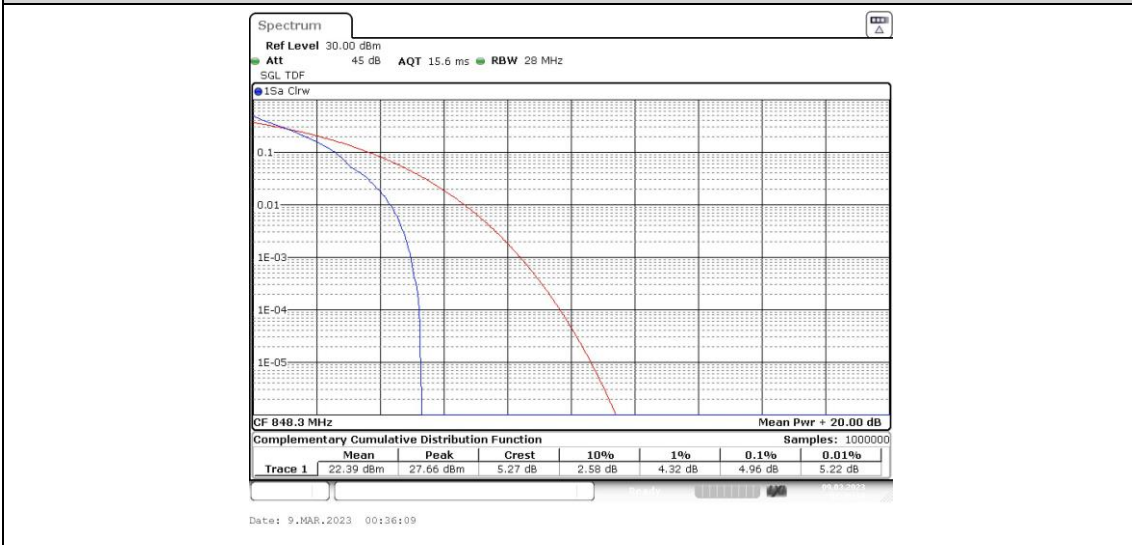

Test Graphs

Band5-1.4MHz-QPSK-20525-6RB#0

Band5-1.4MHz-QPSK-20643-1RB#0

Band5-1.4MHz-QPSK-20643-6RB#0

Band5-1.4MHz-16QAM-20407-1RB#0

Band5-1.4MHz-16QAM-20407-6RB#0

Band5-1.4MHz-16QAM-20525-1RB#0

Band5-1.4MHz-16QAM-20525-6RB#0