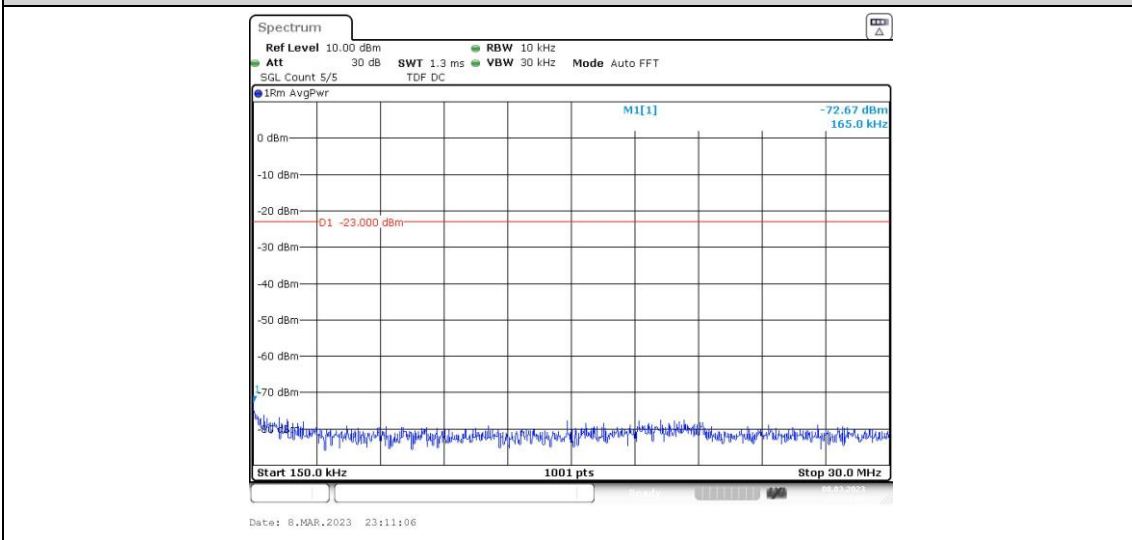

Band4-15MHz-16QAM-20175-1RB#0-Range2:0.15~30MHz