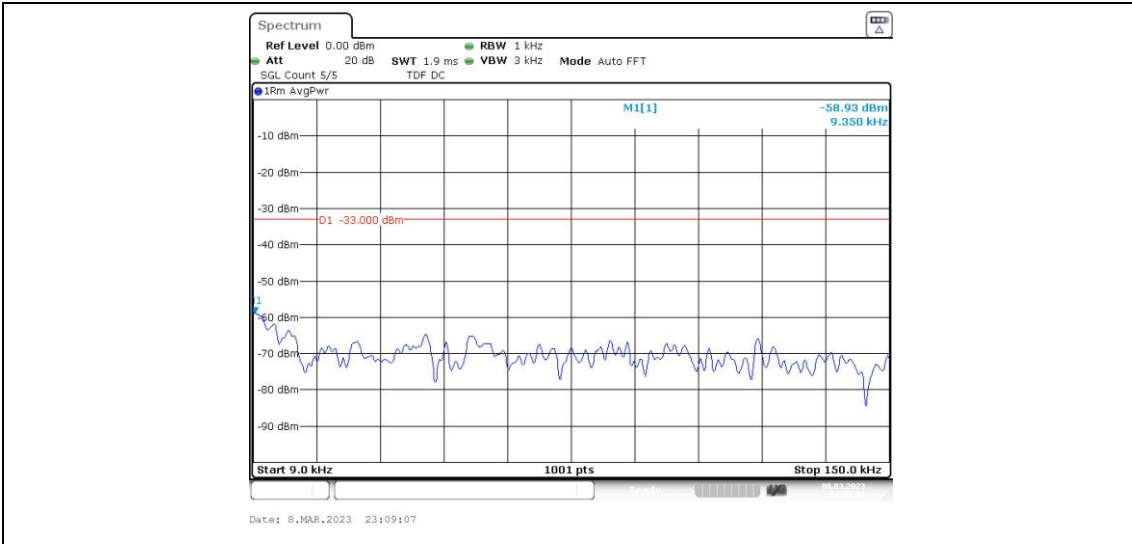

Band4-15MHz-16QAM-20025-1RB#0-Range1:0.009~0.15MHz