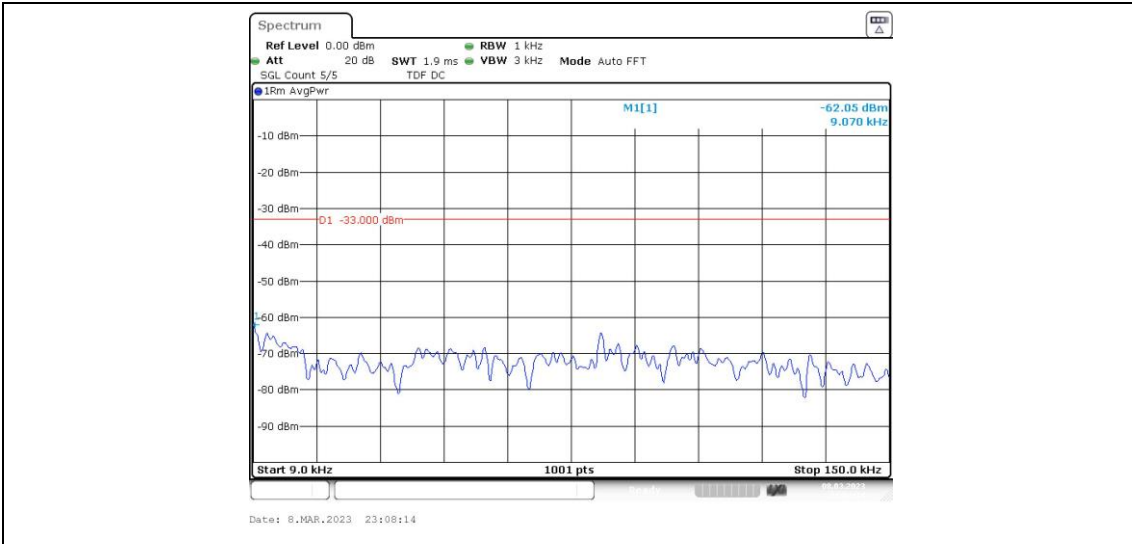

Band4-15MHz-QPSK-20025-1RB#0-Range1:0.009~0.15MHz