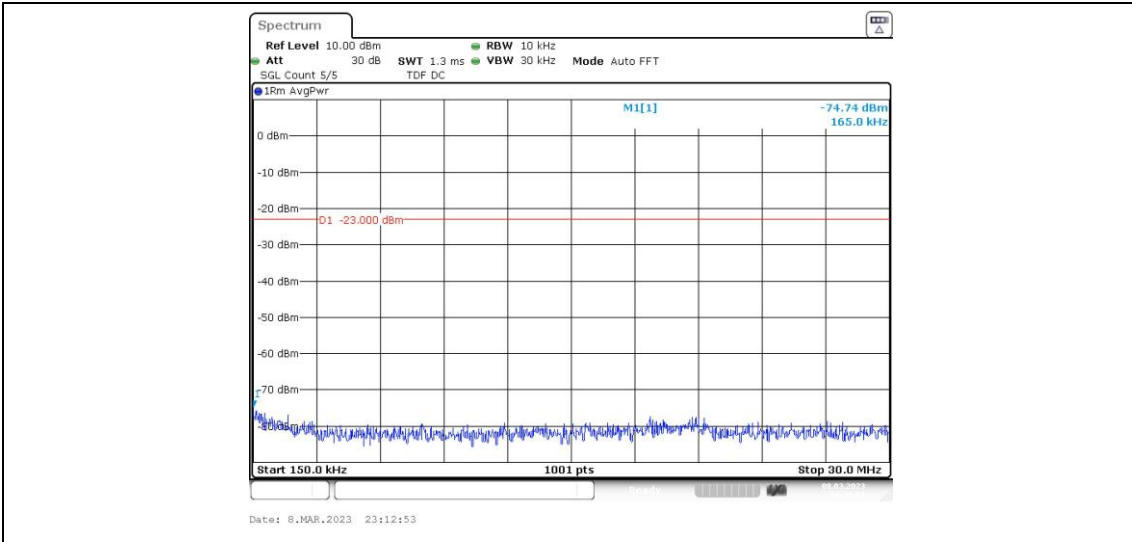

Band4-15MHz-16QAM-20325-1RB#0-Range2:0.15~30MHz