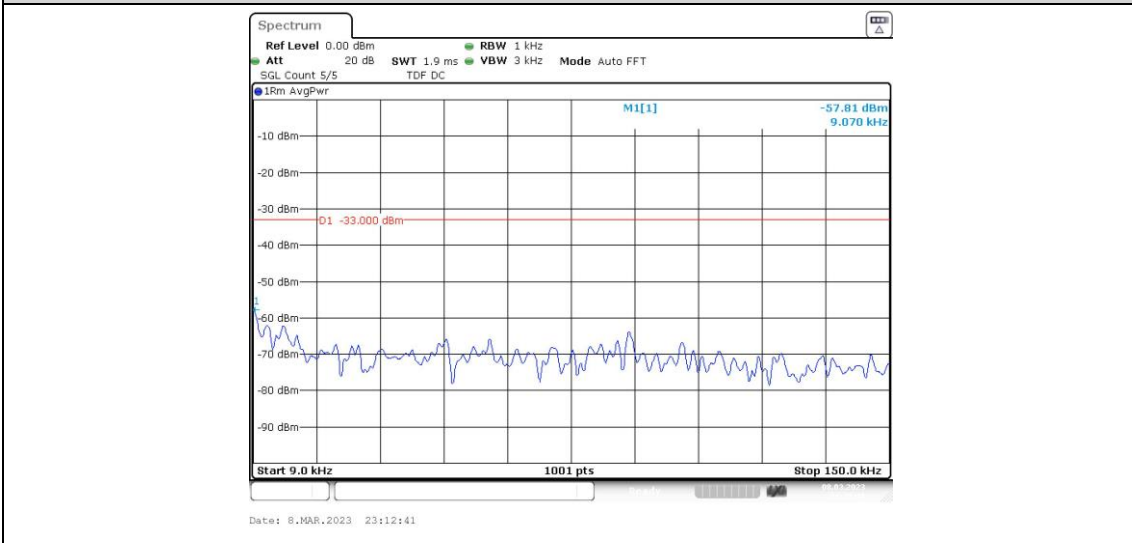

Band4-15MHz-16QAM-20325-1RB#0-Range1:0.009~0.15MHz