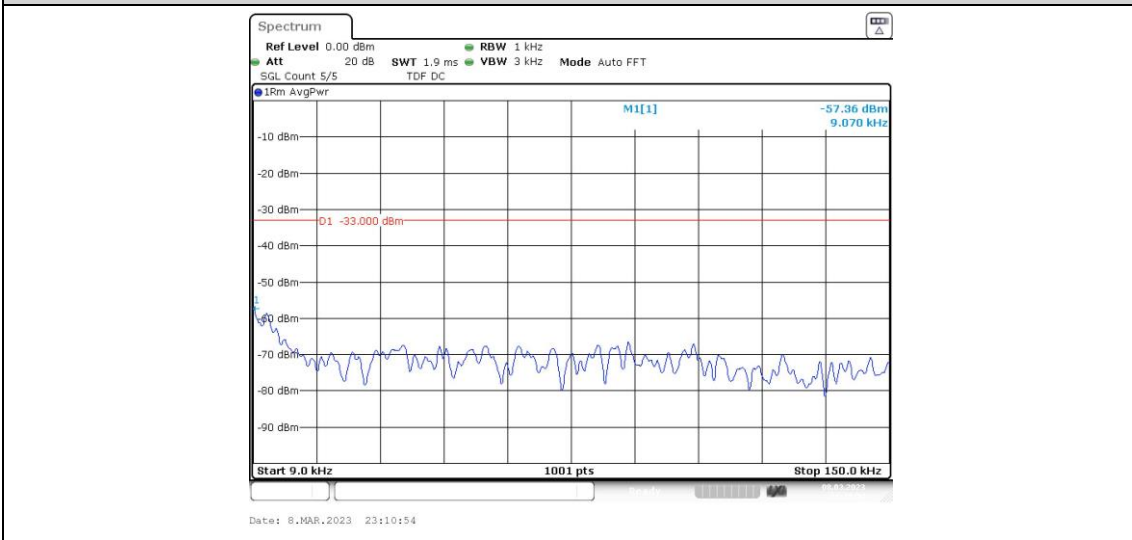

Band4-15MHz-16QAM-20175-1RB#0-Range1:0.009~0.15MHz