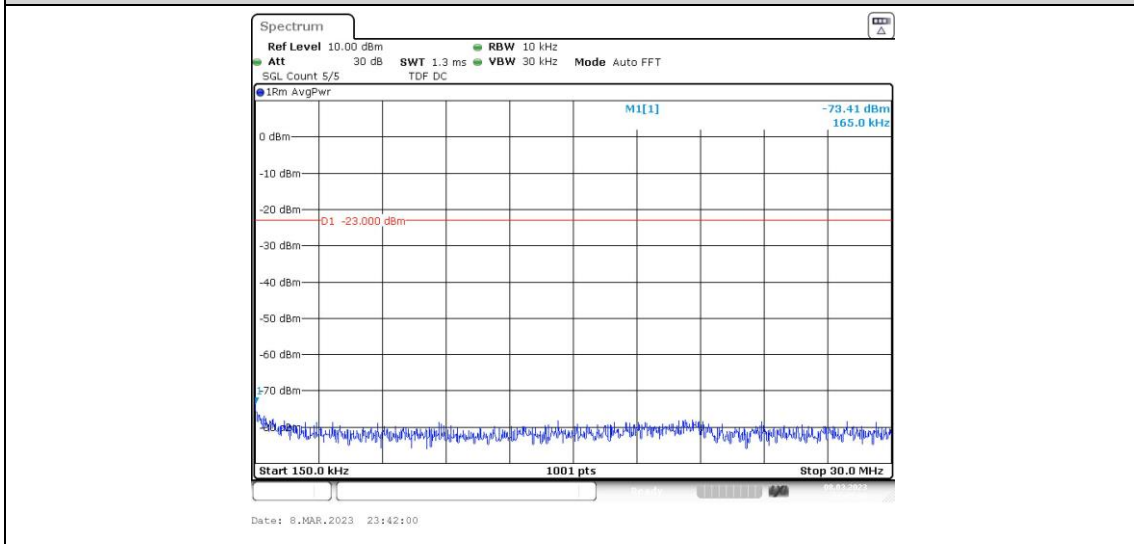

Band4-20MHz-QPSK-20050-1RB#0-Range2:0.15~30MHz