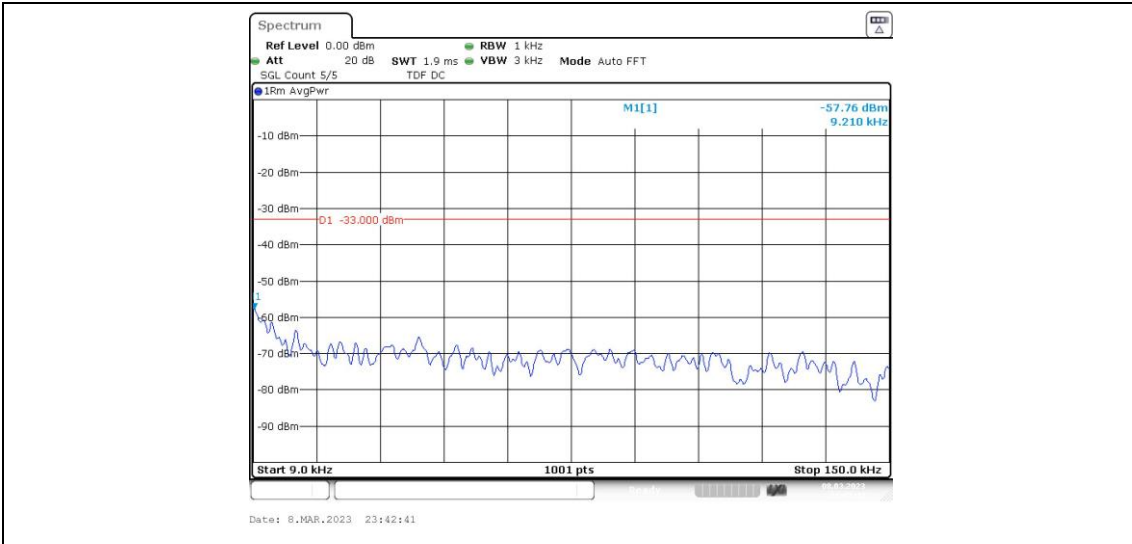

Band4-20MHz-16QAM-20050-1RB#0-Range1:0.009~0.15MHz