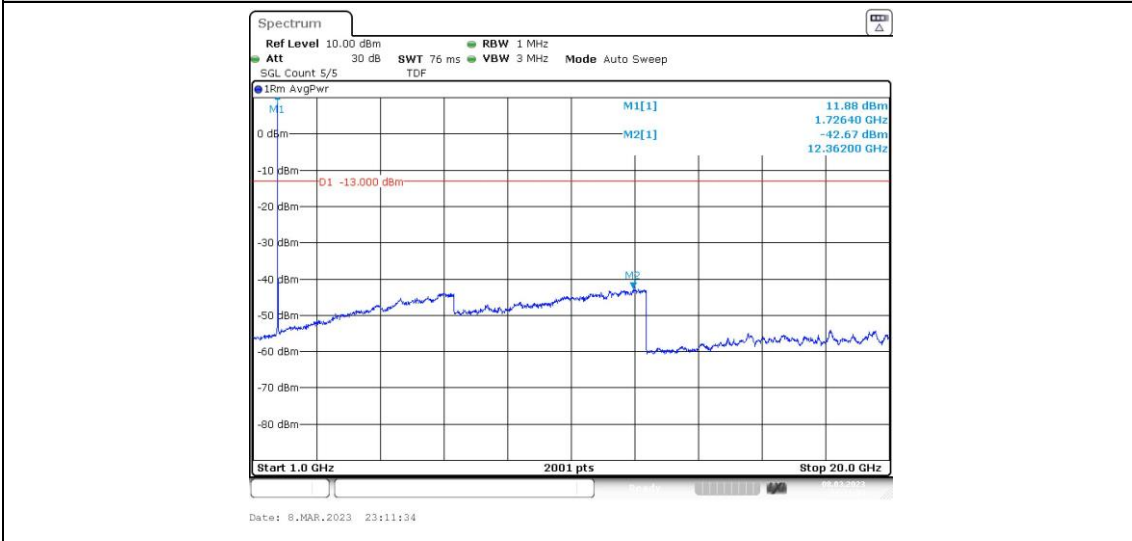

Band4-15MHz-16QAM-20025-1RB#0-Range4:1000~20000MHz

Band4-15MHz-16QAM-20175-1RB#0-Range1:0.009~0.15MHz

Band4-15MHz-16QAM-20175-1RB#0-Range2:0.15~30MHz

Band4-15MHz-16QAM-20175-1RB#0-Range3:30~1000MHz

Band4-15MHz-16QAM-20175-1RB#0-Range4:1000~20000MHz

Band4-15MHz-16QAM-20325-1RB#0-Range1:0.009~0.15MHz

Band4-15MHz-16QAM-20325-1RB#0-Range2:0.15~30MHz

Band4-15MHz-16QAM-20325-1RB#0-Range3:30~1000MHz

Band4-15MHz-16QAM-20325-1RB#0-Range4:1000~20000MHz

Band4-20MHz-QPSK-20050-1RB#0-Range1:0.009~0.15MHz