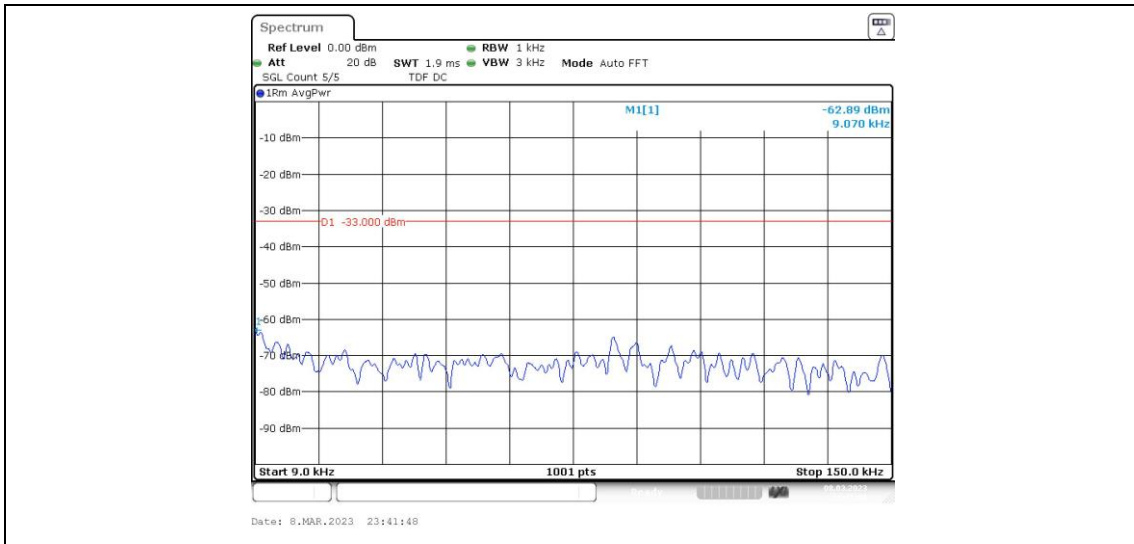

Band4-15MHz-16QAM-20325-1RB#0-Range1:0.009~0.15MHz

Band4-15MHz-16QAM-20325-1RB#0-Range2:0.15~30MHz

Band4-15MHz-16QAM-20325-1RB#0-Range3:30~1000MHz

Band4-15MHz-16QAM-20325-1RB#0-Range4:1000~20000MHz

Band4-20MHz-QPSK-20050-1RB#0-Range1:0.009~0.15MHz