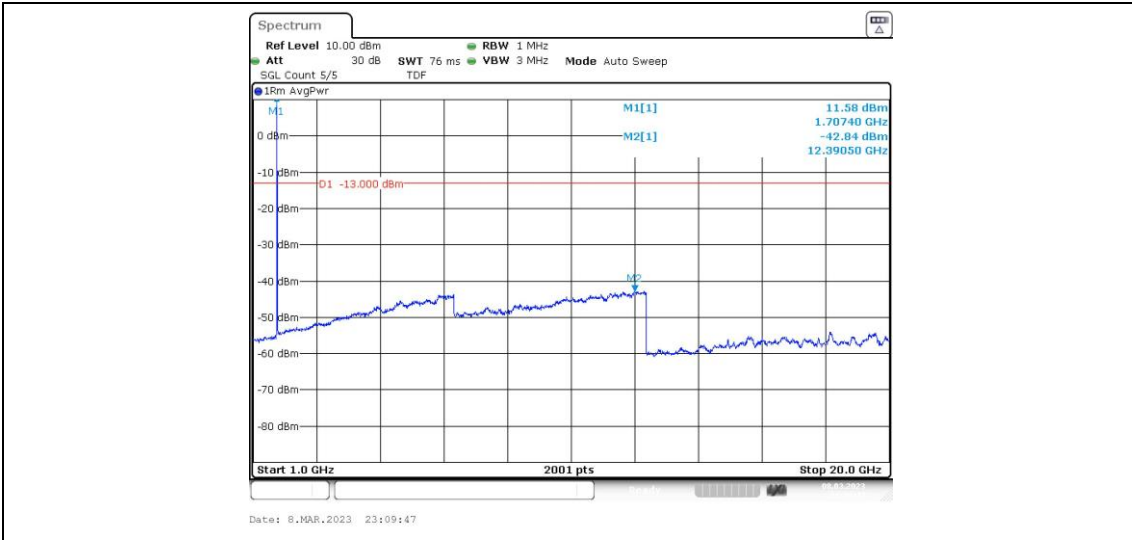

Band4-15MHz-QPSK-20325-1RB#0-Range3:30~1000MHz

Band4-15MHz-QPSK-20325-1RB#0-Range4:1000~20000MHz

Band4-15MHz-16QAM-20025-1RB#0-Range1:0.009~0.15MHz

Band4-15MHz-16QAM-20025-1RB#0-Range2:0.15~30MHz

Band4-15MHz-16QAM-20025-1RB#0-Range3:30~1000MHz

Band4-15MHz-16QAM-20025-1RB#0-Range4:1000~20000MHz

Band4-15MHz-16QAM-20175-1RB#0-Range1:0.009~0.15MHz

Band4-15MHz-16QAM-20175-1RB#0-Range2:0.15~30MHz

Band4-15MHz-16QAM-20175-1RB#0-Range3:30~1000MHz

Band4-15MHz-16QAM-20175-1RB#0-Range4:1000~20000MHz