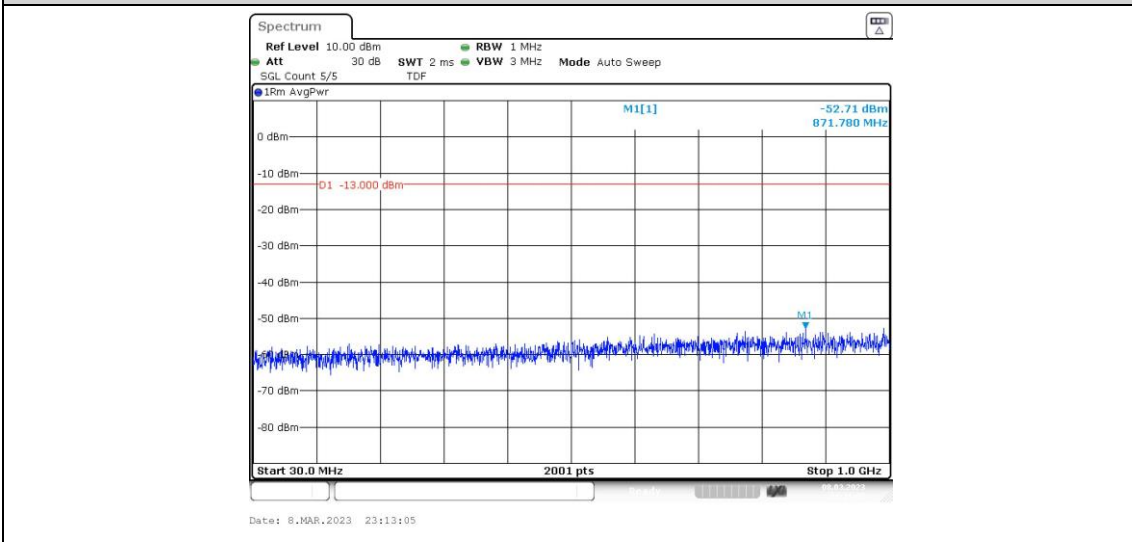

Band4-15MHz-16QAM-20325-1RB#0-Range3:30~1000MHz