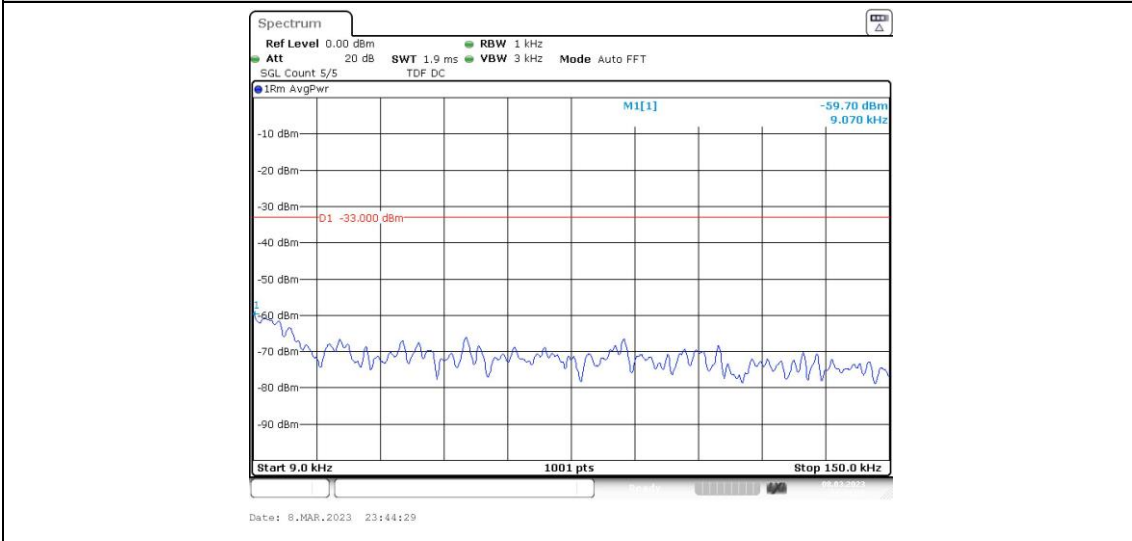

Band4-20MHz-16QAM-20175-1RB#0-Range1:0.009~0.15MHz