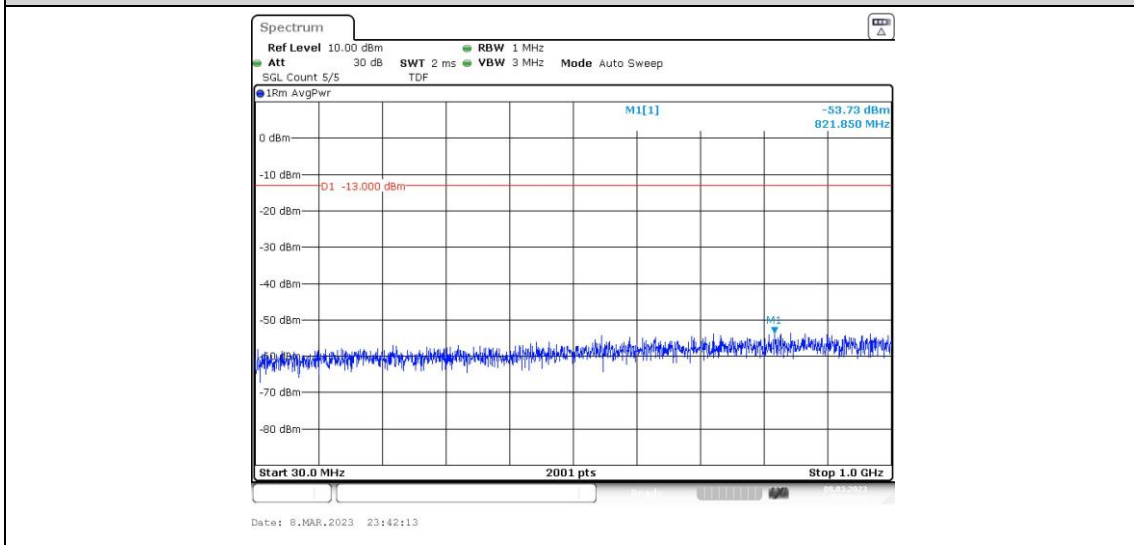

Band4-20MHz-QPSK-20050-1RB#0-Range3:30~1000MHz

Band4-20MHz-QPSK-20050-1RB#0-Range4:1000~20000MHz