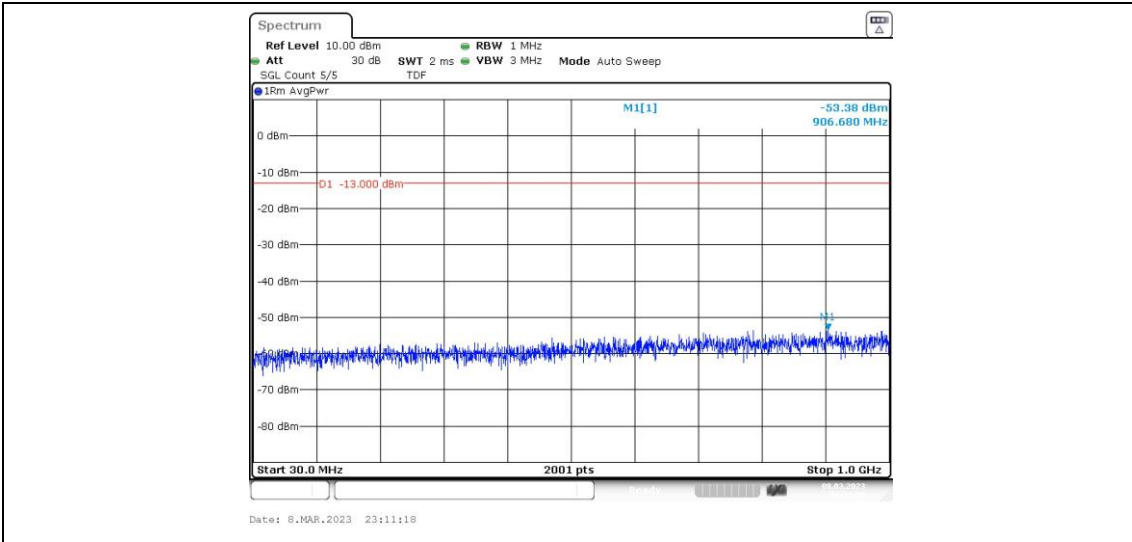

Band4-15MHz-16QAM-20025-1RB#0-Range4:1000~20000MHz

Band4-15MHz-16QAM-20175-1RB#0-Range1:0.009~0.15MHz

Band4-15MHz-16QAM-20175-1RB#0-Range2:0.15~30MHz

Band4-15MHz-16QAM-20175-1RB#0-Range3:30~1000MHz

Band4-15MHz-16QAM-20175-1RB#0-Range4:1000~20000MHz