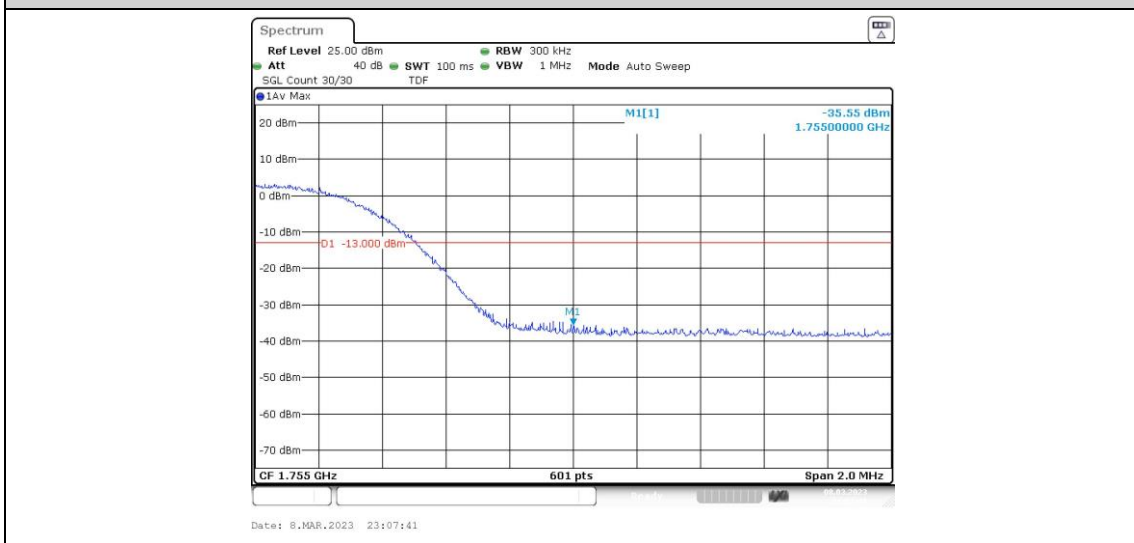

Band4-15MHz-16QAM-20025-1RB#74

Band4-15MHz-16QAM-20025-75RB#0

Band4-15MHz-16QAM-20325-1RB#0

Band4-15MHz-16QAM-20325-1RB#74

Band4-15MHz-16QAM-20325-75RB#0

Band4-20MHz-QPSK-20050-1RB#0

Band4-20MHz-QPSK-20050-1RB#99