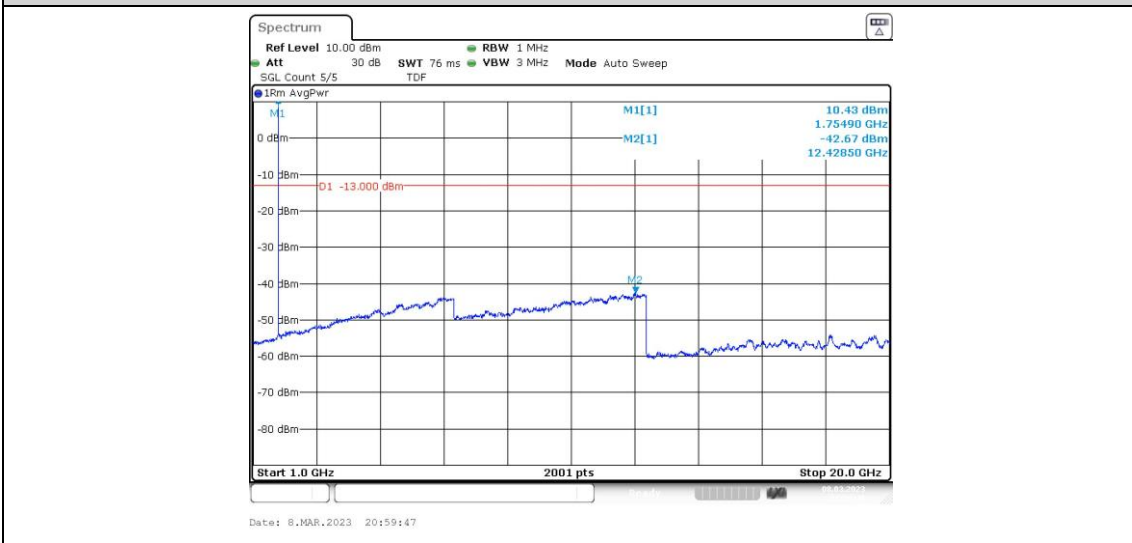

Band4-1.4MHz-16QAM-19957-1RB#0-Range1:0.009~0.15MHz