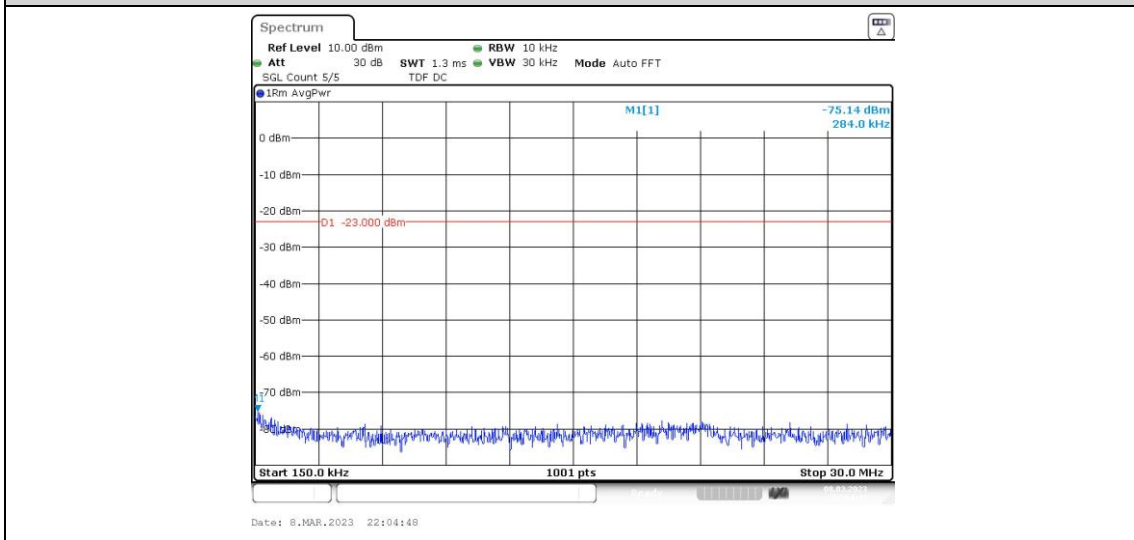

Band4-5MHz-16QAM-20175-1RB#0-Range3:30~1000MHz