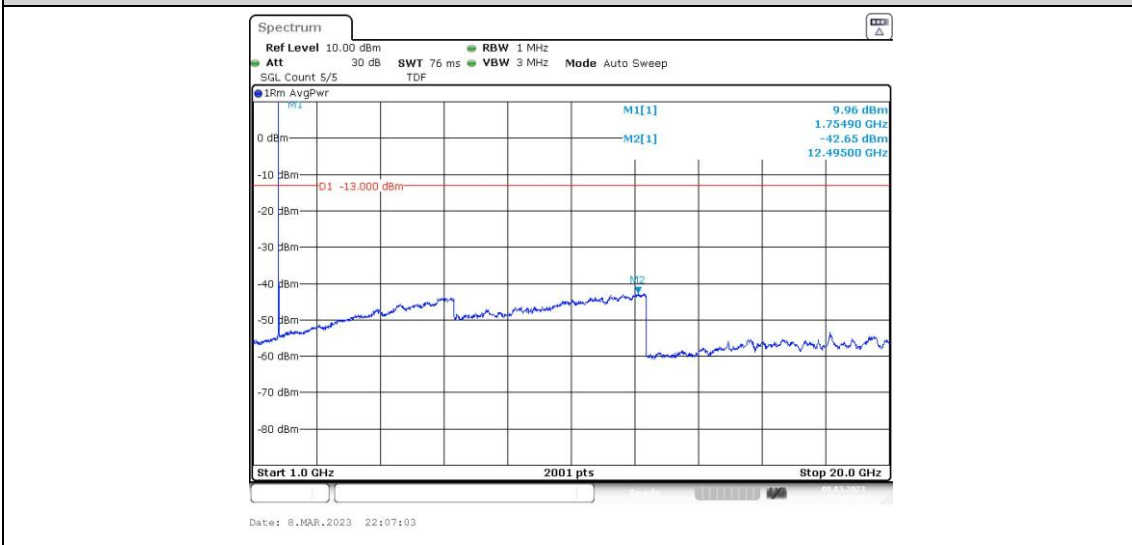

Band4-10MHz-QPSK-20000-1RB#0-Range1:0.009~0.15MHz