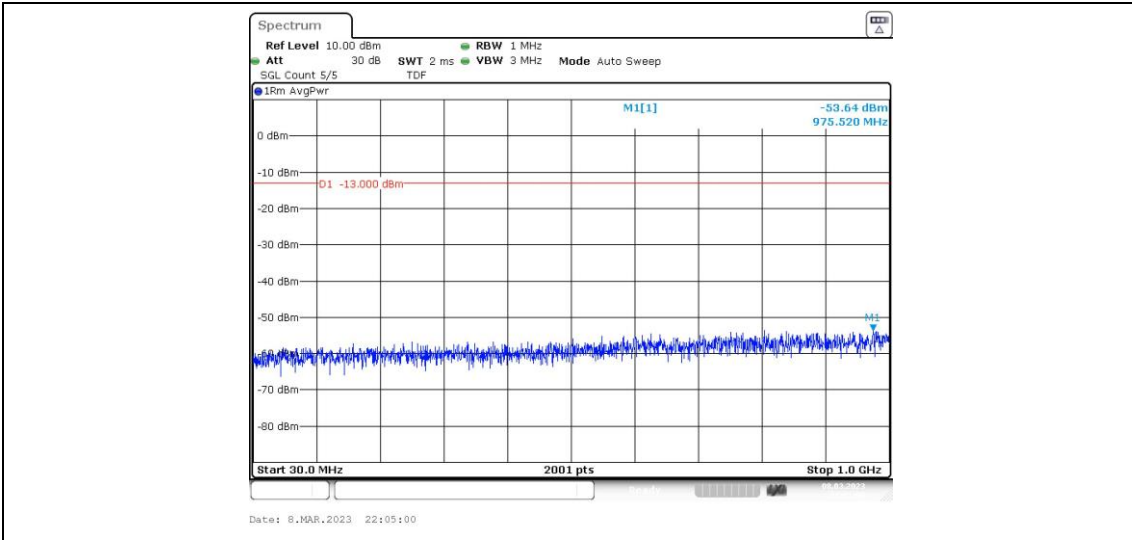

Band4-5MHz-16QAM-20175-1RB#0-Range1:0.009~0.15MHz

Band4-5MHz-16QAM-20175-1RB#0-Range2:0.15~30MHz

Band4-5MHz-16QAM-20175-1RB#0-Range3:30~1000MHz

Band4-5MHz-16QAM-20175-1RB#0-Range4:1000~20000MHz

Band4-5MHz-16QAM-20375-1RB#0-Range1:0.009~0.15MHz