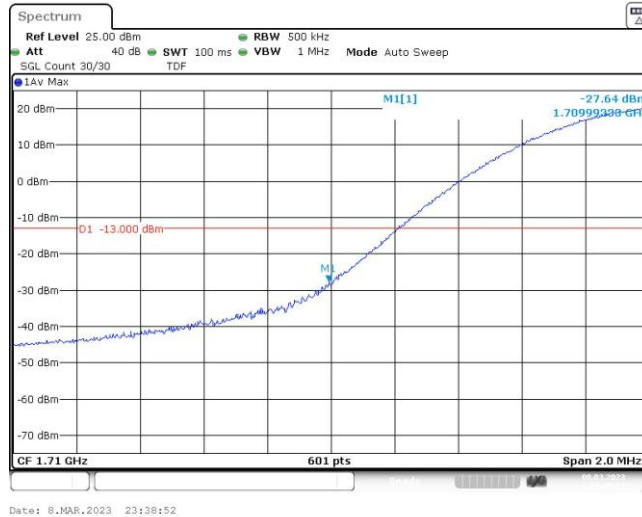

Band4-15MHz-16QAM-20025-1RB#74

Band4-15MHz-16QAM-20025-75RB#0

Band4-15MHz-16QAM-20325-1RB#0

Band4-15MHz-16QAM-20325-1RB#74

Band4-15MHz-16QAM-20325-75RB#0

Band4-20MHz-QPSK-20050-1RB#0

Band4-20MHz-QPSK-20050-1RB#99