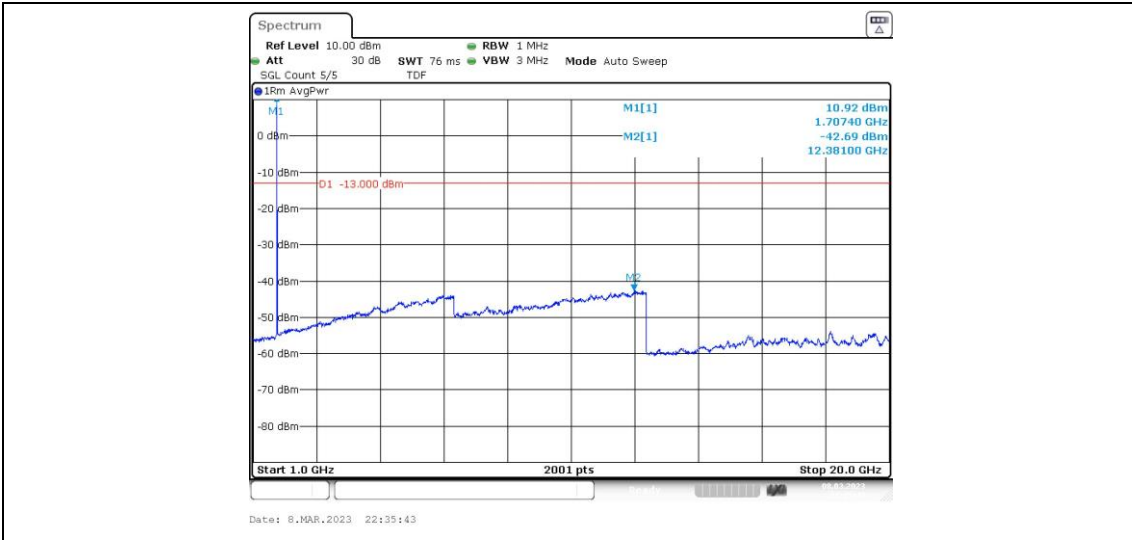

Band4-10MHz-QPSK-20175-1RB#0-Range1:0.009~0.15MHz