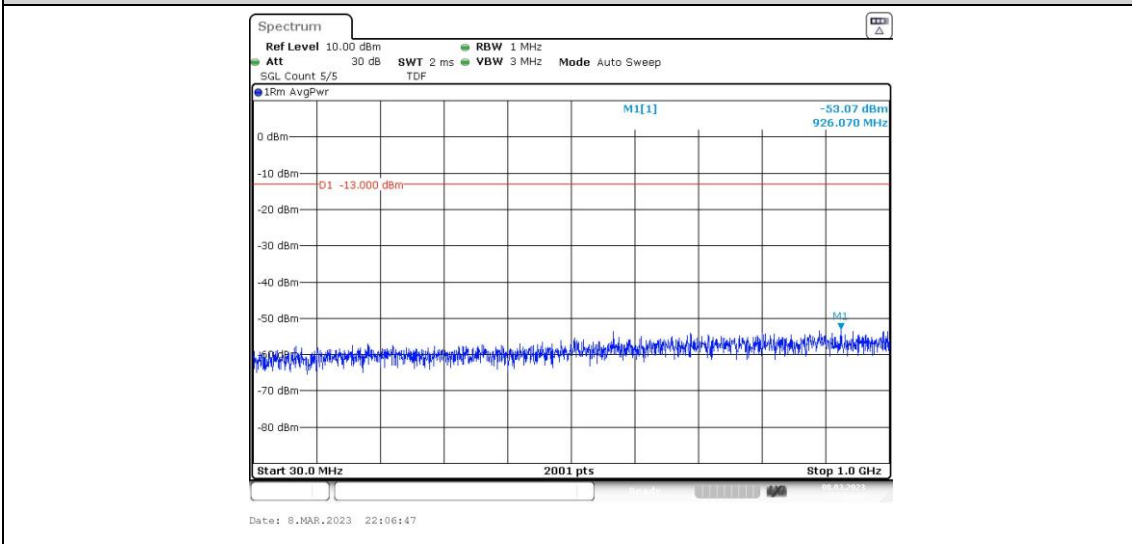

Band4-5MHz-16QAM-20375-1RB#0-Range4:1000~20000MHz