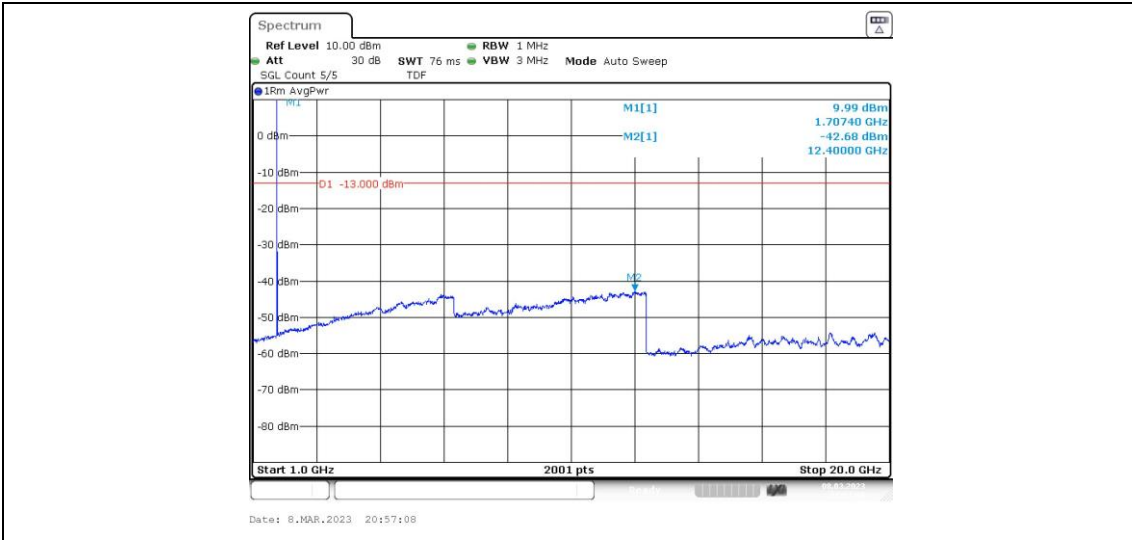

Band4-1.4MHz-16QAM-20175-1RB#0-Range1:0.009~0.15MHz