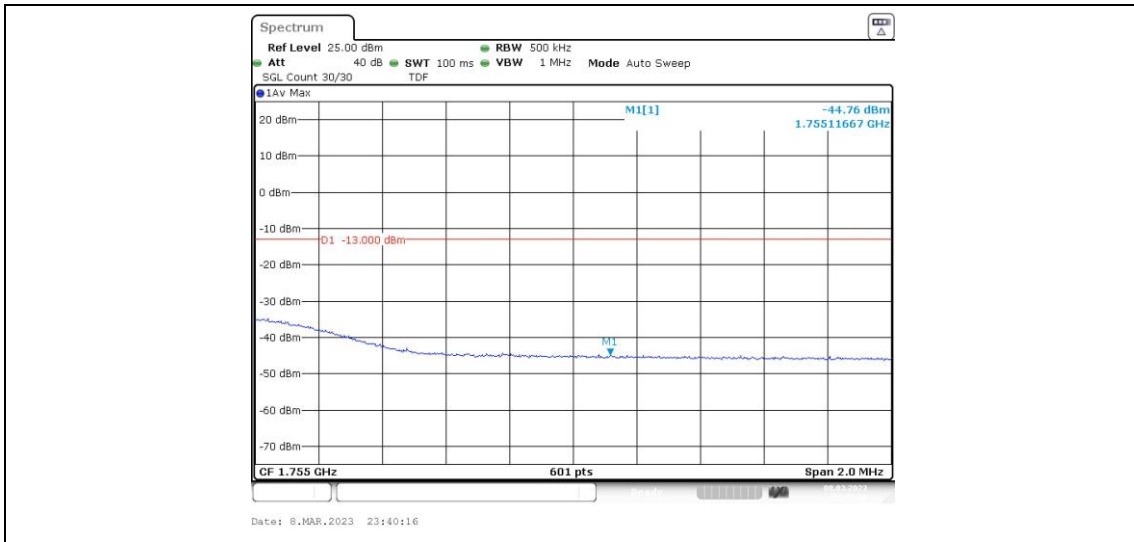

Band4-20MHz-QPSK-20300-1RB#0