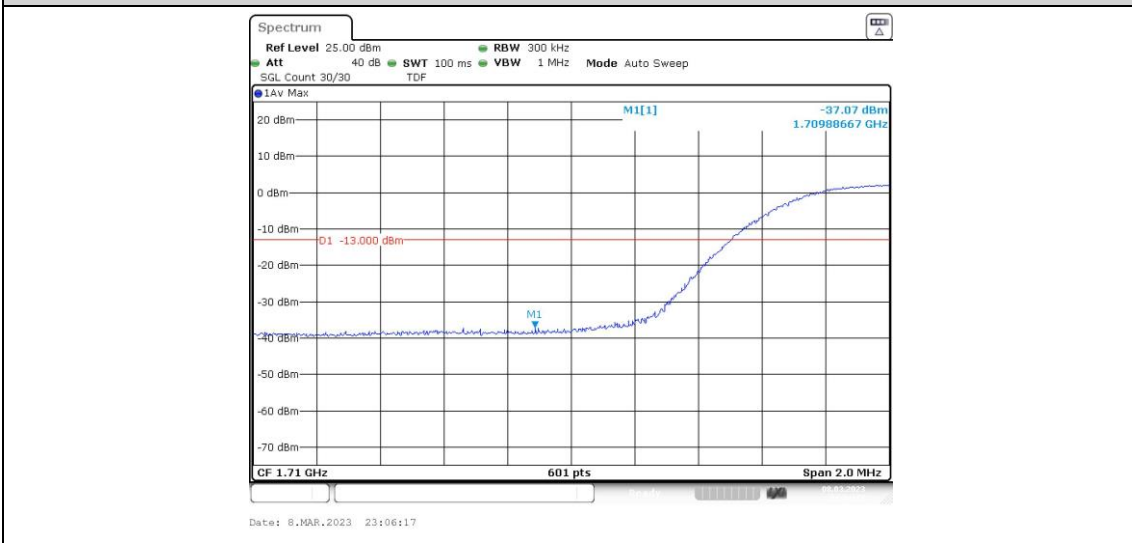

Band4-15MHz-16QAM-20025-1RB#74

Band4-15MHz-16QAM-20025-75RB#0

Band4-15MHz-16QAM-20325-1RB#0

Band4-15MHz-16QAM-20325-1RB#74

Band4-15MHz-16QAM-20325-75RB#0

Band4-20MHz-QPSK-20050-1RB#0

Band4-20MHz-QPSK-20050-1RB#99