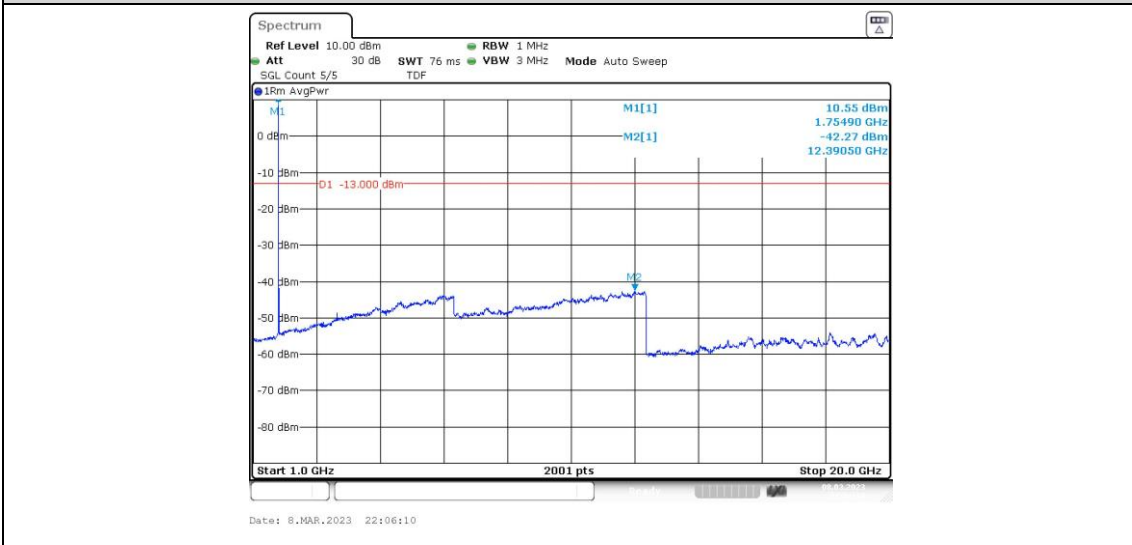

Band4-5MHz-16QAM-19975-1RB#0-Range1:0.009~0.15MHz