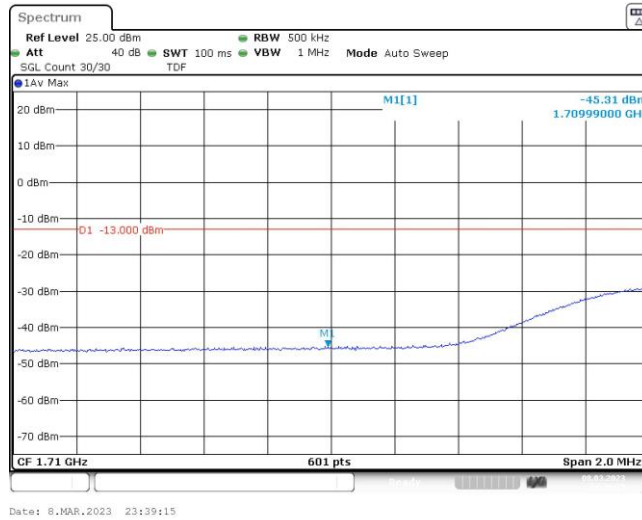

Band4-15MHz-16QAM-20025-1RB#74

Band4-15MHz-16QAM-20025-75RB#0

Band4-15MHz-16QAM-20325-1RB#0

Band4-15MHz-16QAM-20325-1RB#74

Band4-15MHz-16QAM-20325-75RB#0

Band4-20MHz-QPSK-20050-1RB#0

Band4-20MHz-QPSK-20050-1RB#99