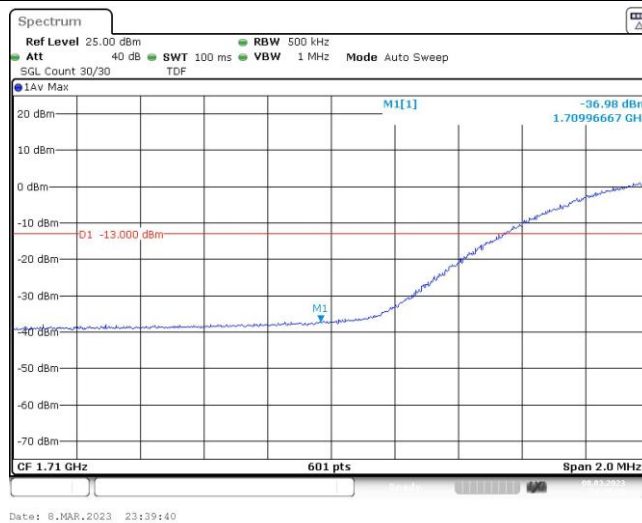

Band4-20MHz-QPSK-20050-100RB#0