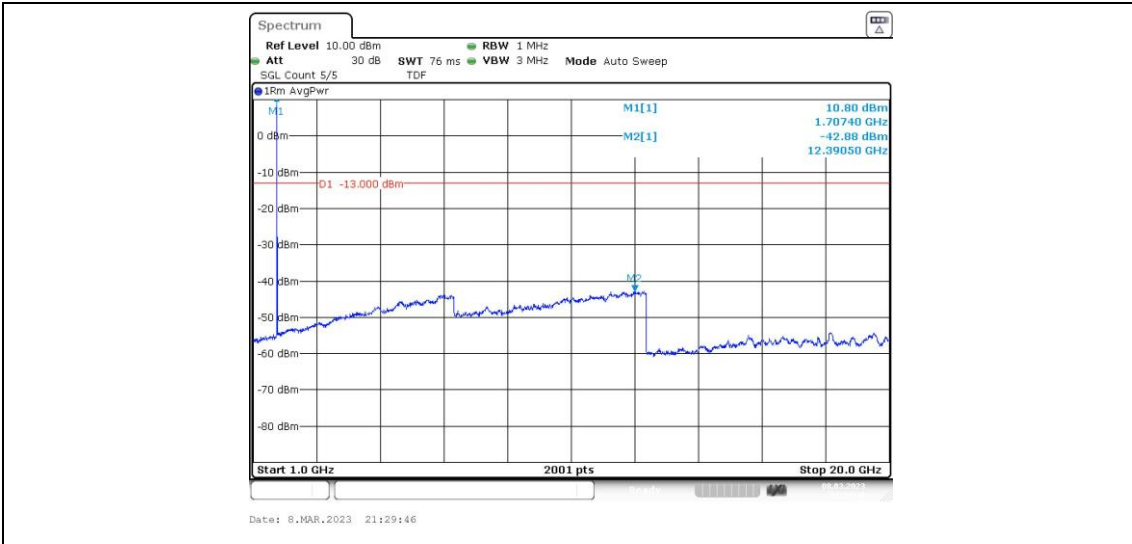

Band4-3MHz-16QAM-20175-1RB#0-Range1:0.009~0.15MHz