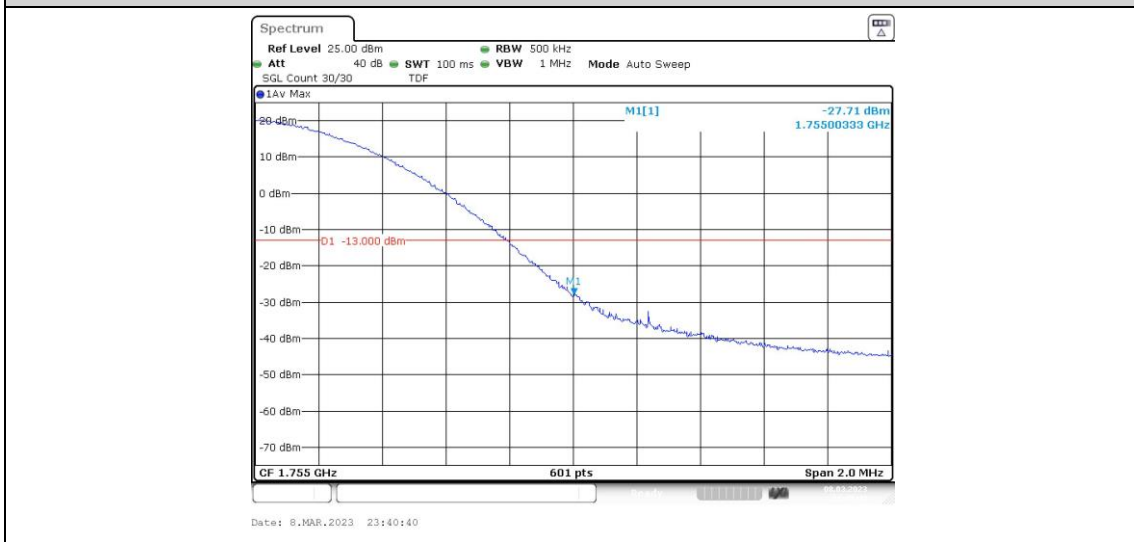

Band4-20MHz-QPSK-20300-1RB#99