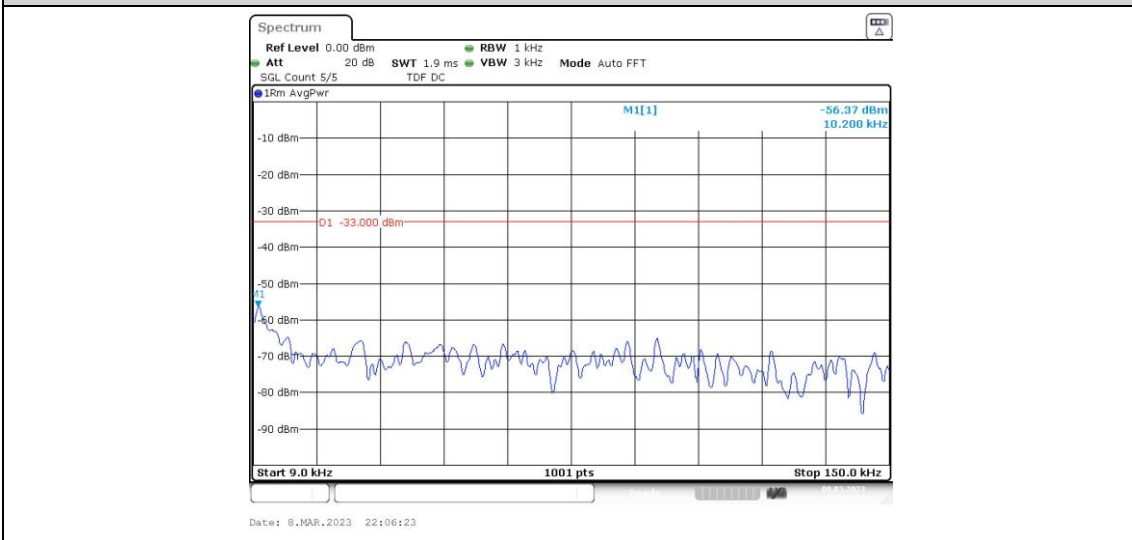

Band4-5MHz-16QAM-20175-1RB#0-Range1:0.009~0.15MHz

Band4-5MHz-16QAM-20175-1RB#0-Range2:0.15~30MHz

Band4-5MHz-16QAM-20175-1RB#0-Range3:30~1000MHz

Band4-5MHz-16QAM-20175-1RB#0-Range4:1000~20000MHz

Band4-5MHz-16QAM-20375-1RB#0-Range1:0.009~0.15MHz