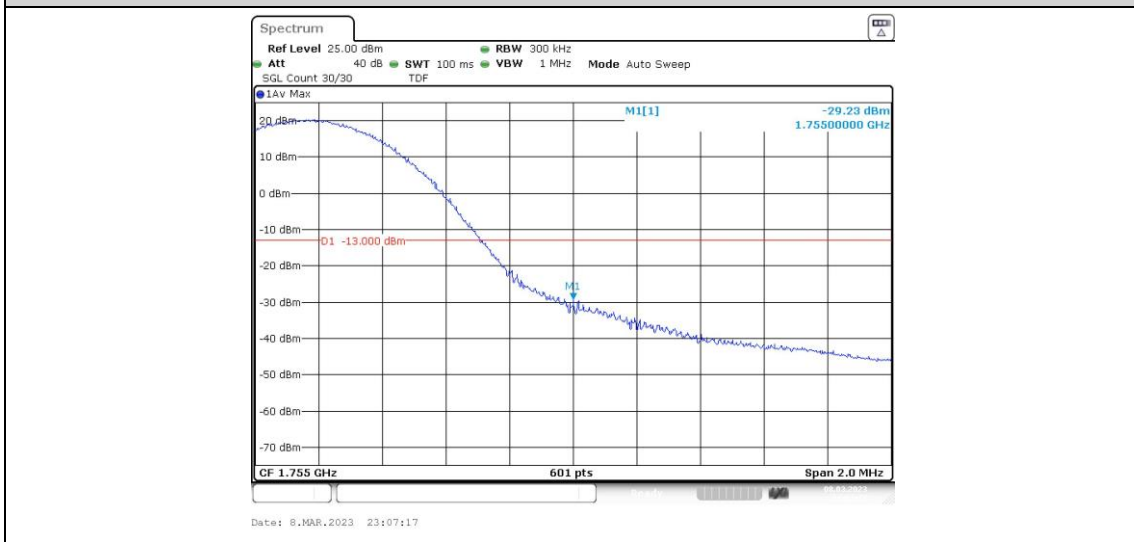

Band4-15MHz-16QAM-20025-1RB#74

Band4-15MHz-16QAM-20025-75RB#0

Band4-15MHz-16QAM-20325-1RB#0

Band4-15MHz-16QAM-20325-1RB#74

Band4-15MHz-16QAM-20325-75RB#0

Band4-20MHz-QPSK-20050-1RB#0

Band4-20MHz-QPSK-20050-1RB#99