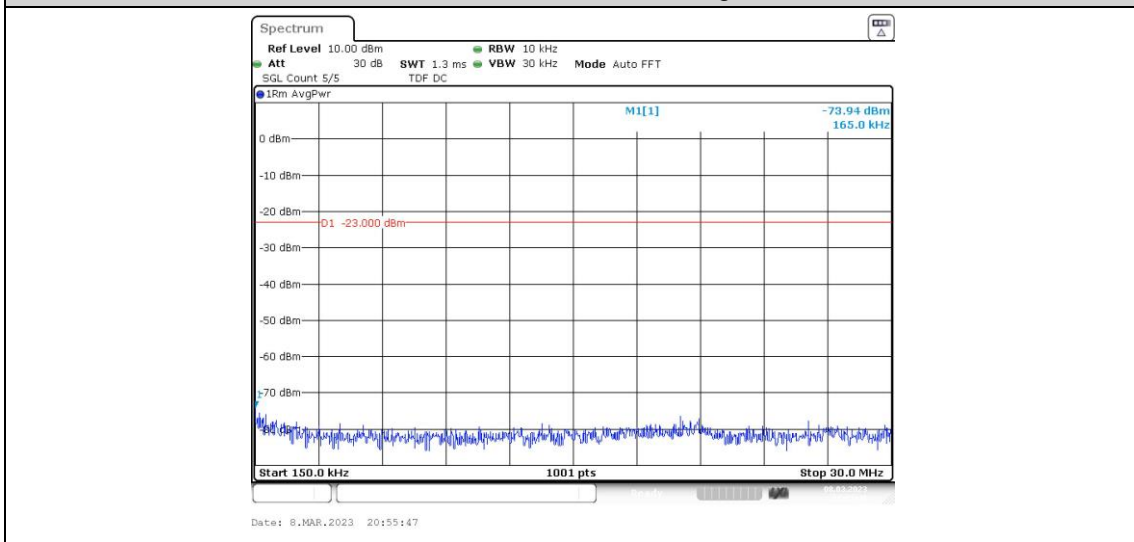

Band4-1.4MHz-QPSK-19957-1RB#0-Range3:30~1000MHz