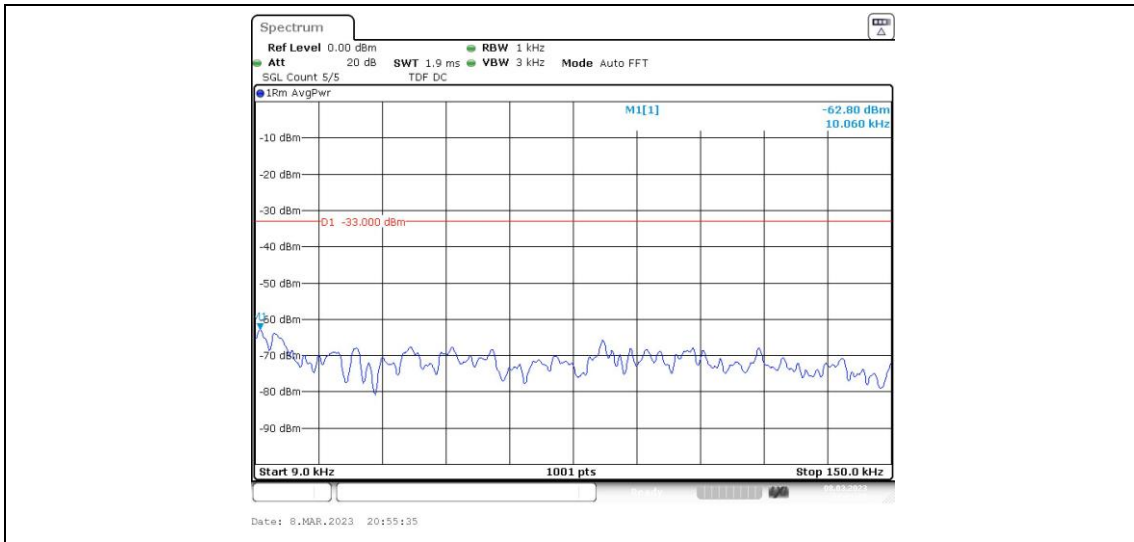

Band4-1.4MHz-QPSK-19957-1RB#0-Range2:0.15~30MHz