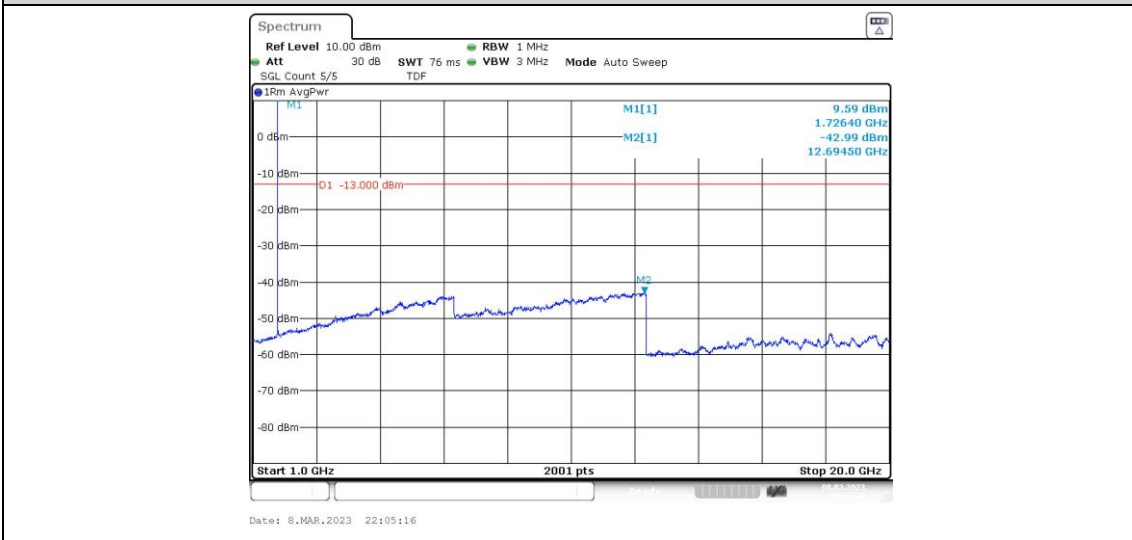

Band4-5MHz-16QAM-20175-1RB#0-Range1:0.009~0.15MHz

Band4-5MHz-16QAM-20175-1RB#0-Range2:0.15~30MHz

Band4-5MHz-16QAM-20175-1RB#0-Range3:30~1000MHz

Band4-5MHz-16QAM-20175-1RB#0-Range4:1000~20000MHz

Band4-5MHz-16QAM-20375-1RB#0-Range1:0.009~0.15MHz