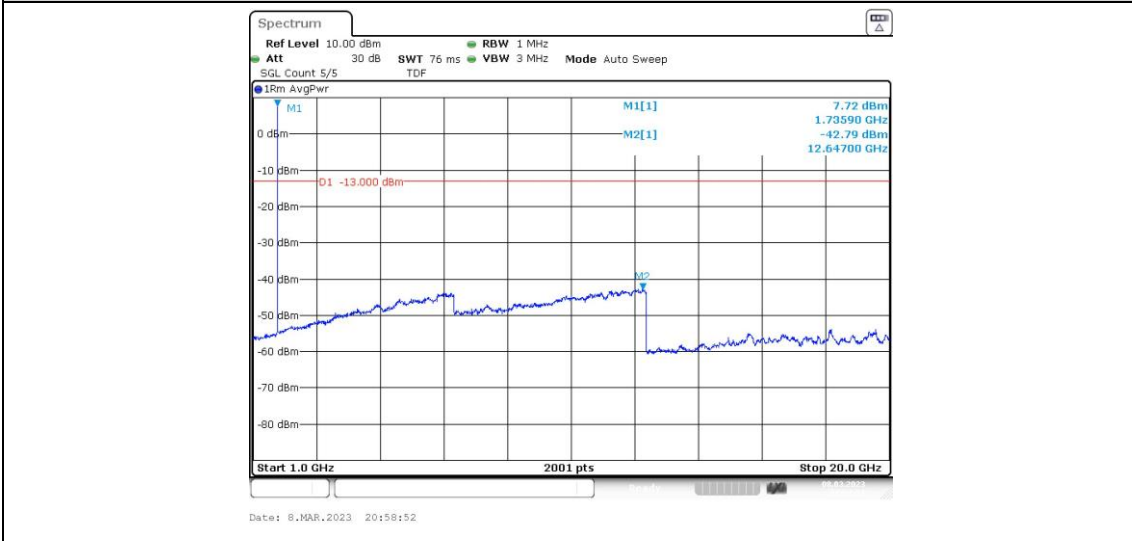

Band4-1.4MHz-16QAM-20393-1RB#0-Range1:0.009~0.15MHz