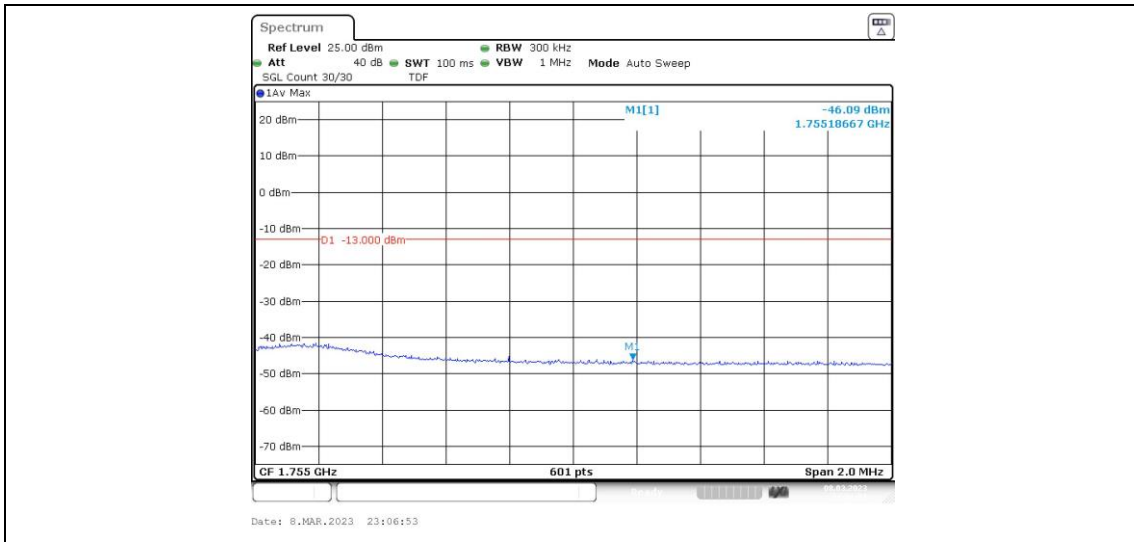

Band4-15MHz-16QAM-20025-1RB#74

Band4-15MHz-16QAM-20025-75RB#0

Band4-15MHz-16QAM-20325-1RB#0

Band4-15MHz-16QAM-20325-1RB#74

Band4-15MHz-16QAM-20325-75RB#0

Band4-20MHz-QPSK-20050-1RB#0

Band4-20MHz-QPSK-20050-1RB#99