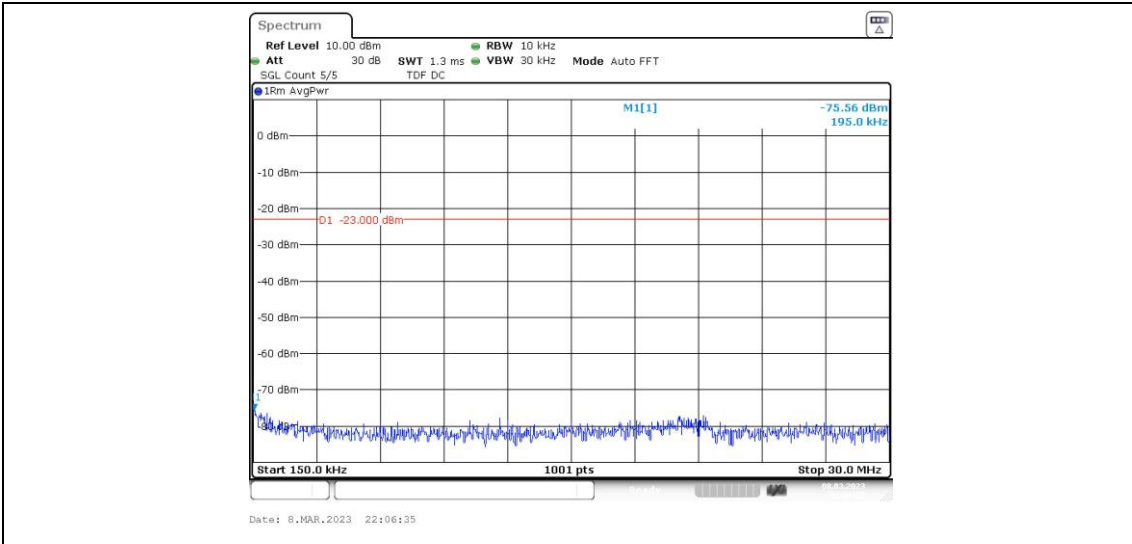

Band4-5MHz-16QAM-20375-1RB#0-Range3:30~1000MHz