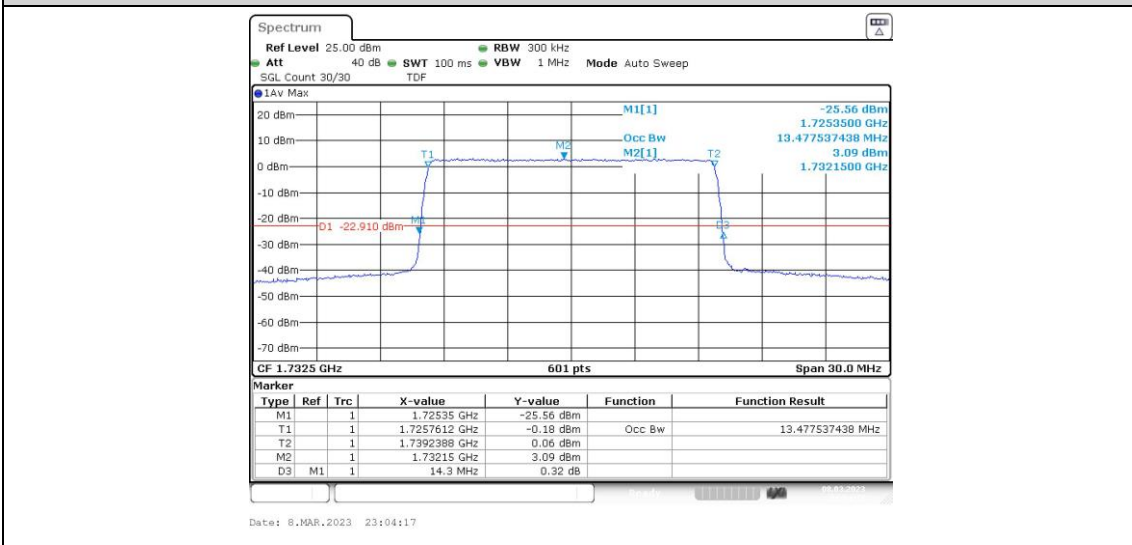

Band4-15MHz-16QAM-20175-75RB#0

Band4-15MHz-16QAM-20325-75RB#0