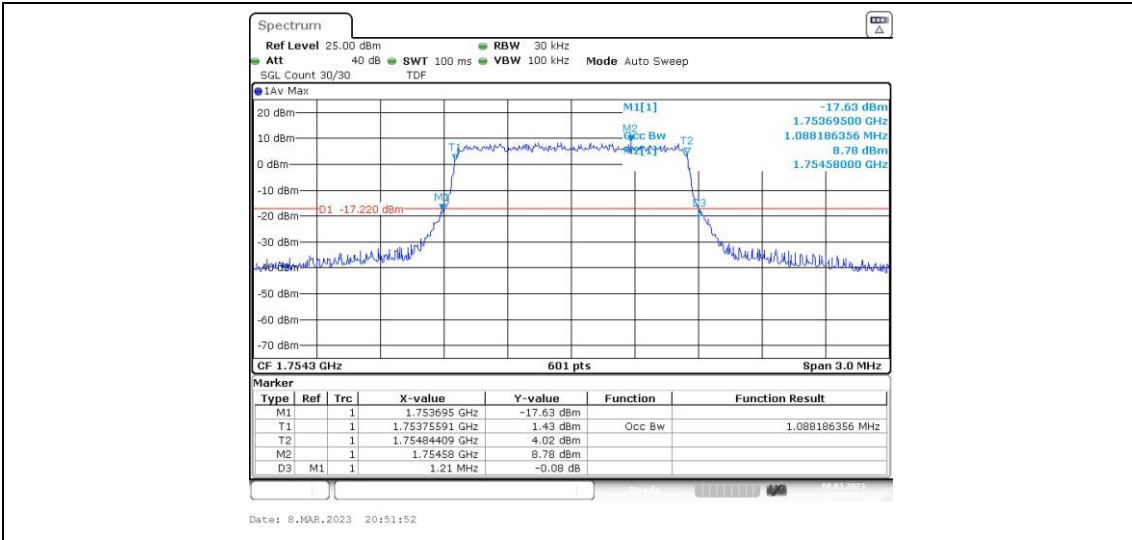

Band4-1.4MHz-16QAM-19957-6RB#0

Band4-1.4MHz-16QAM-20175-6RB#0

Band4-1.4MHz-16QAM-20393-6RB#0