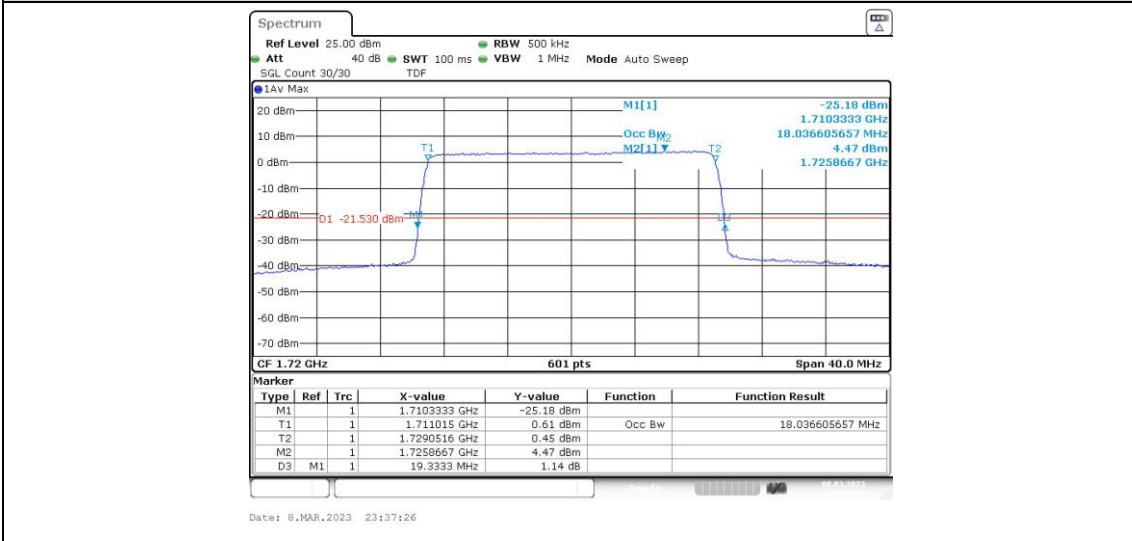

Band4-15MHz-16QAM-20025-75RB#0

Band4-15MHz-16QAM-20175-75RB#0

Band4-15MHz-16QAM-20325-75RB#0

Band4-20MHz-QPSK-20050-100RB#0

Band4-20MHz-QPSK-20175-100RB#0

Band4-20MHz-QPSK-20300-100RB#0

Band4-20MHz-16QAM-20050-100RB#0