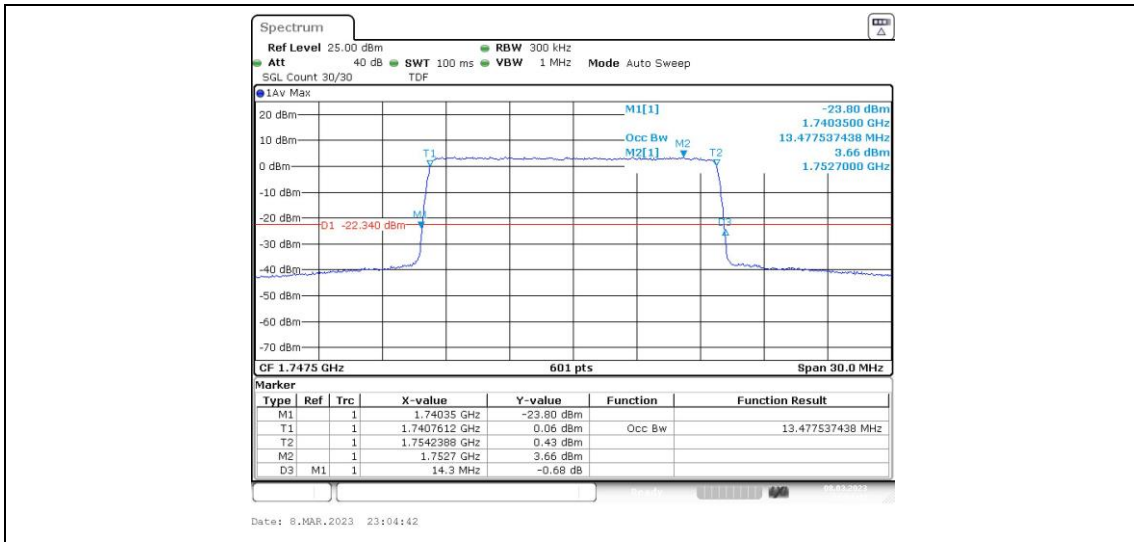

Band4-20MHz-QPSK-20050-100RB#0

Band4-20MHz-QPSK-20175-100RB#0

Band4-20MHz-QPSK-20300-100RB#0