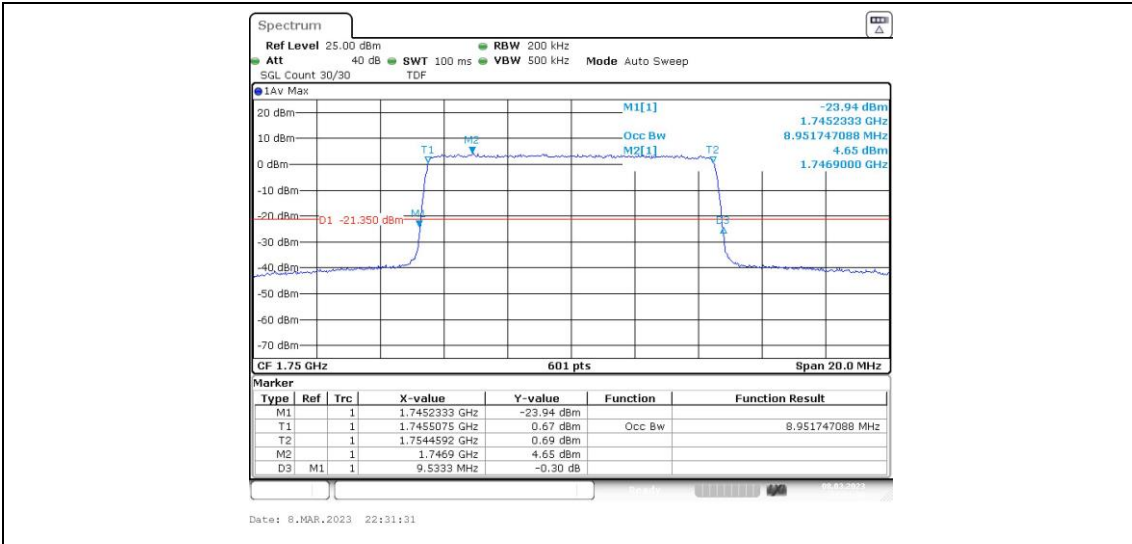

Band4-10MHz-QPSK-20350-50RB#0

Band4-10MHz-16QAM-20000-50RB#0

Band4-10MHz-16QAM-20175-50RB#0

Band4-10MHz-16QAM-20350-50RB#0

Band4-15MHz-QPSK-20025-75RB#0

Band4-15MHz-QPSK-20175-75RB#0

Band4-15MHz-QPSK-20325-75RB#0