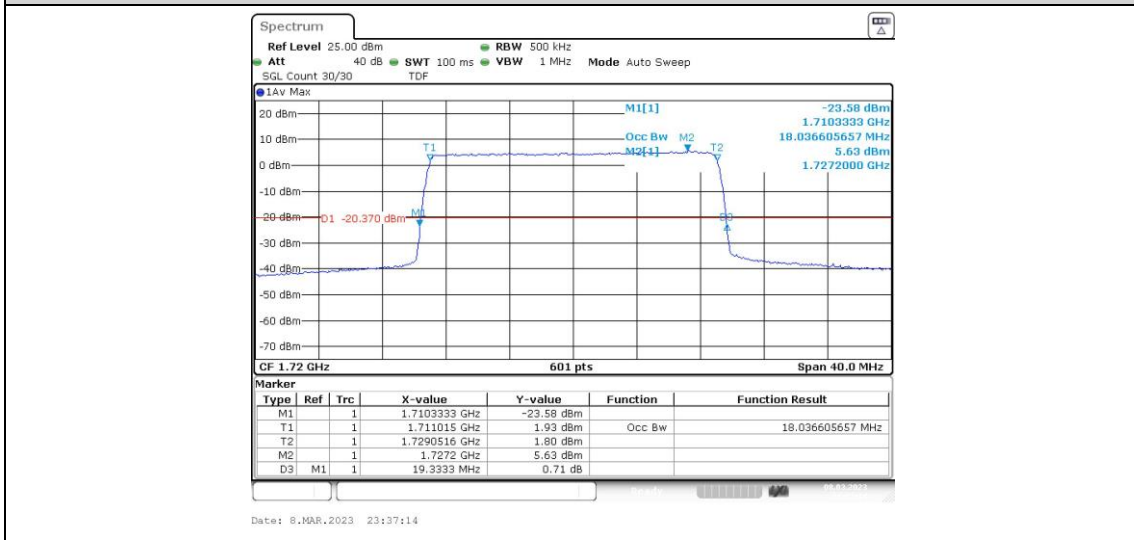

Band4-15MHz-16QAM-20025-75RB#0

Band4-15MHz-16QAM-20175-75RB#0

Band4-15MHz-16QAM-20325-75RB#0

Band4-20MHz-QPSK-20050-100RB#0

Band4-20MHz-QPSK-20175-100RB#0

Band4-20MHz-QPSK-20300-100RB#0

Band4-20MHz-16QAM-20050-100RB#0