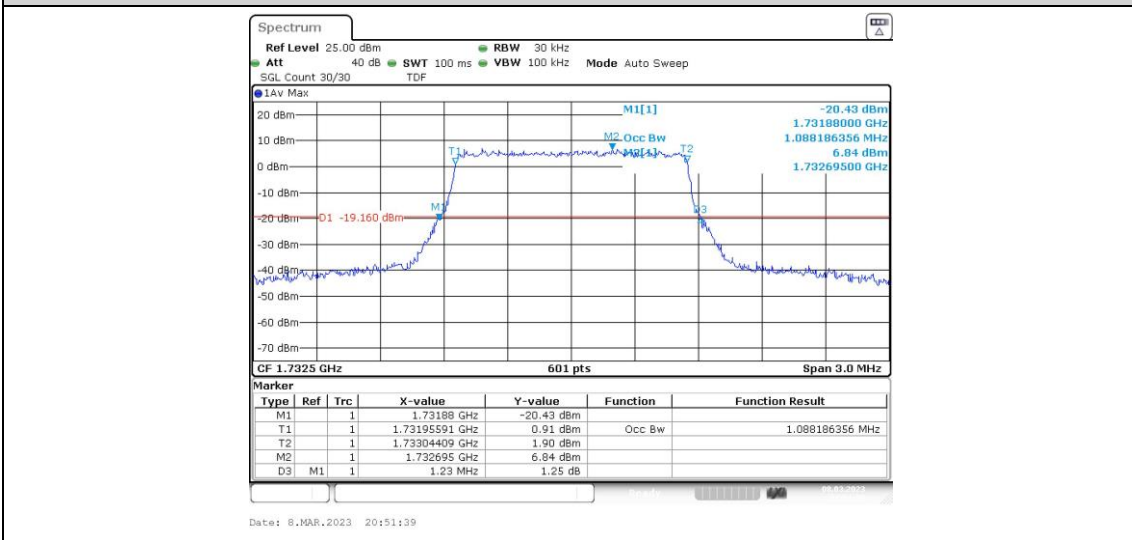

Band4-1.4MHz-16QAM-20175-6RB#0

Band4-1.4MHz-16QAM-20393-6RB#0