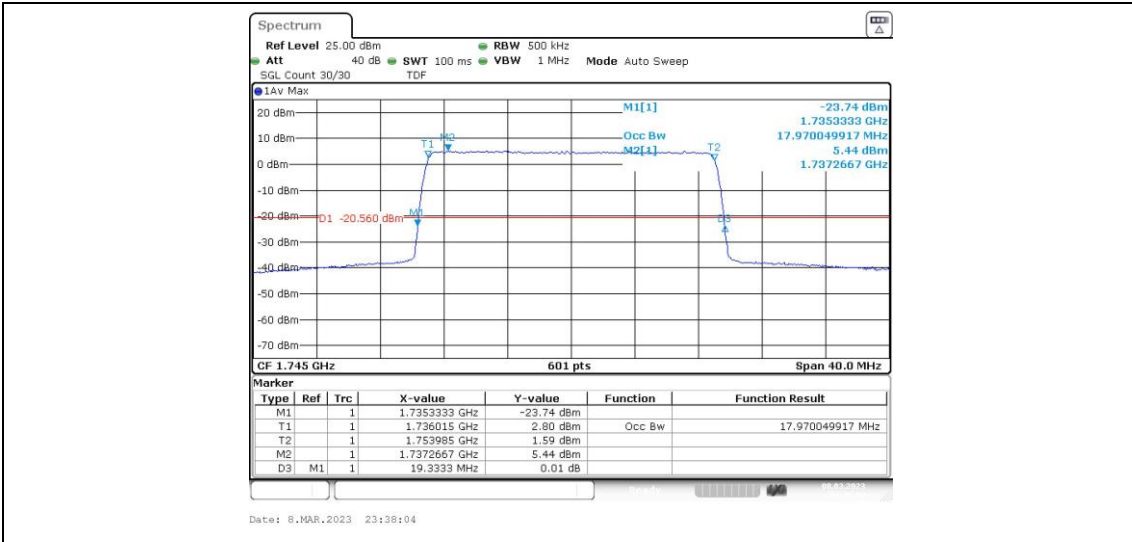

Band4-15MHz-16QAM-20025-75RB#0

Band4-15MHz-16QAM-20175-75RB#0

Band4-15MHz-16QAM-20325-75RB#0

Band4-20MHz-QPSK-20050-100RB#0

Band4-20MHz-QPSK-20175-100RB#0

Band4-20MHz-QPSK-20300-100RB#0

Band4-20MHz-16QAM-20050-100RB#0