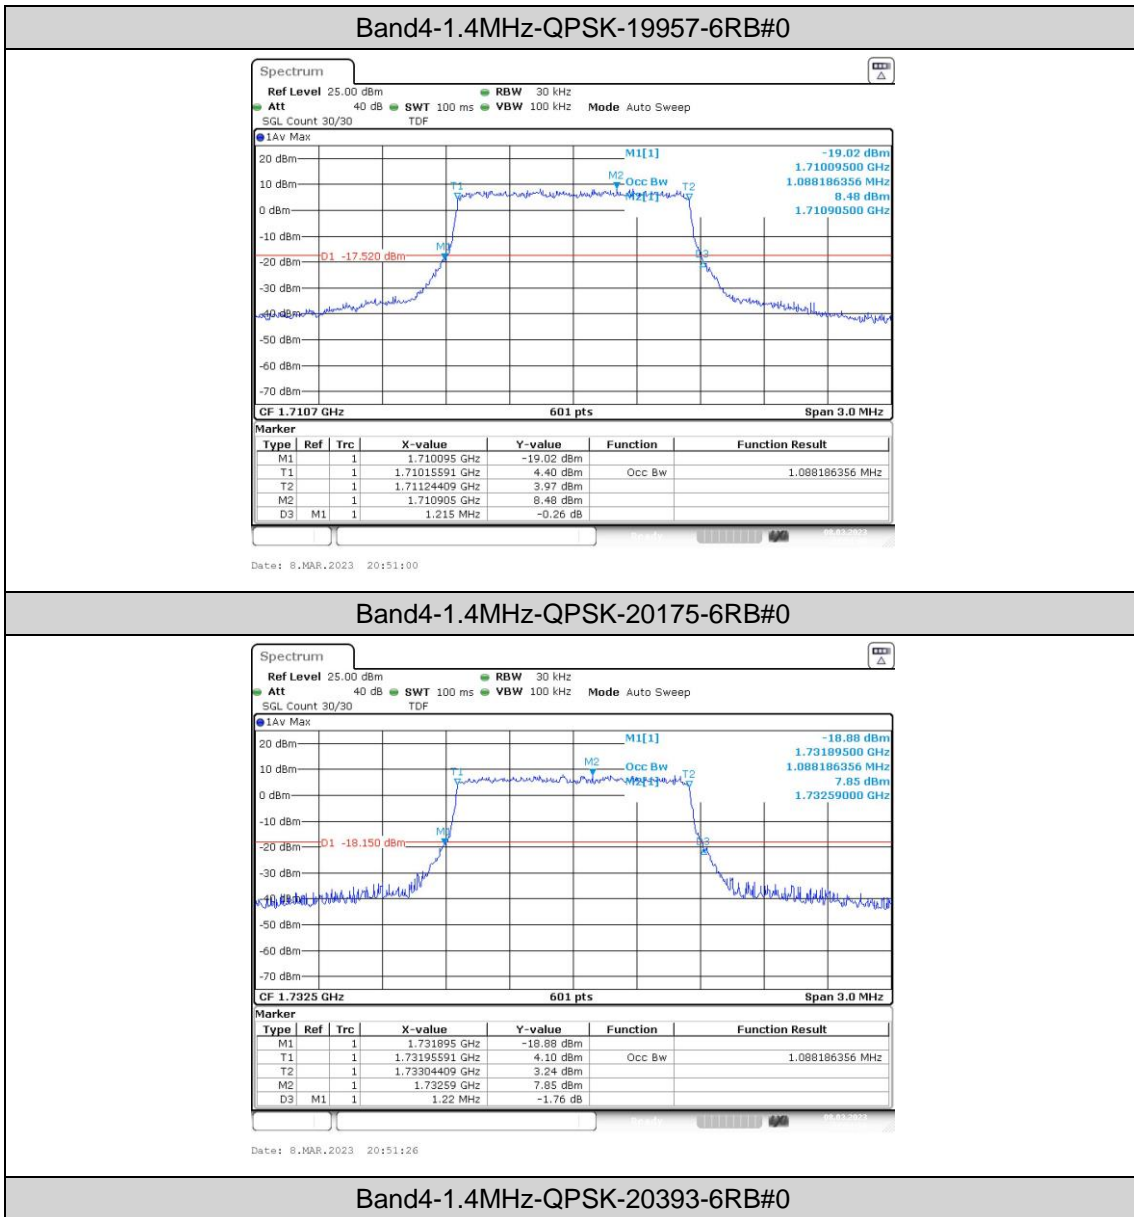

Test Graphs