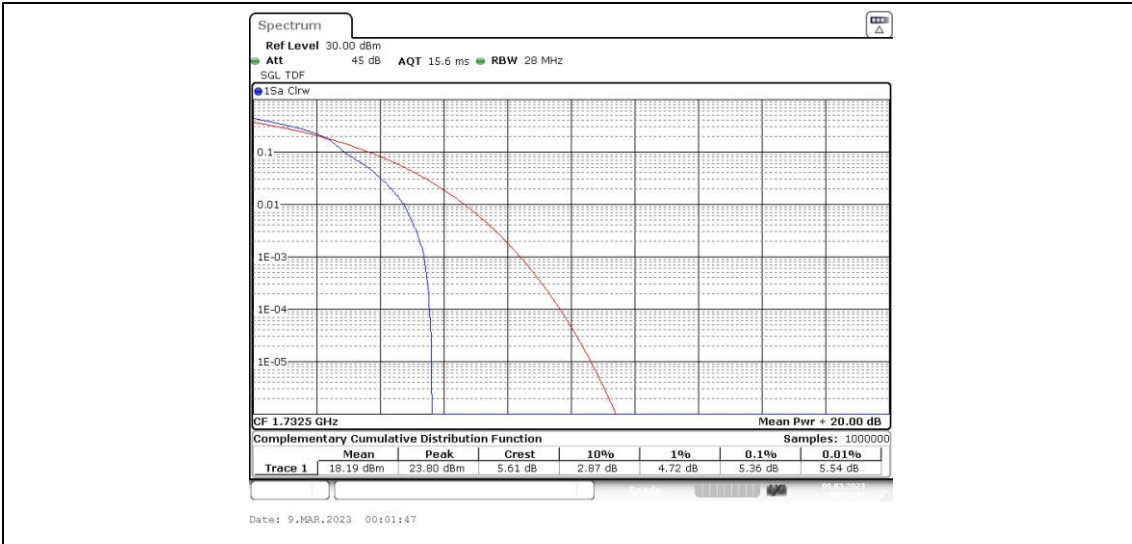

Band4-20MHz-16QAM-20050-1RB#0

Band4-20MHz-16QAM-20050-100RB#0

Band4-20MHz-16QAM-20175-1RB#0

Band4-20MHz-16QAM-20175-100RB#0

Band4-20MHz-16QAM-20300-1RB#0

Band4-20MHz-16QAM-20300-100RB#0

Appendix C: 26dB Bandwidth and Occupied Bandwidth

Test Result

Band	Bandwidth	Modulation	Channel	RB Configuration	Occupied Bandwidth (MHz)	26dB Bandwidth (MHz)	Verdict
Band4	1.4MHz	QPSK	19957	6RB#0	1.088	1.21	PASS
Band4	1.4MHz	QPSK	20175	6RB#0	1.088	1.22	PASS
Band4	1.4MHz	QPSK	20393	6RB#0	1.088	1.21	PASS
Band4	1.4MHz	16QAM	19957	6RB#0	1.088	1.23	PASS
Band4	1.4MHz	16QAM	20175	6RB#0	1.088	1.23	PASS
Band4	1.4MHz	16QAM	20393	6RB#0	1.088	1.21	PASS
Band4	3MHz	QPSK	19965	15RB#0	2.696	2.84	PASS
Band4	3MHz	QPSK	20175	15RB#0	2.686	2.84	PASS
Band4	3MHz	QPSK	20385	15RB#0	2.705	2.84	PASS
Band4	3MHz	16QAM	19965	15RB#0	2.686	2.85	PASS
Band4	3MHz	16QAM	20175	15RB#0	2.686	2.85	PASS
Band4	3MHz	16QAM	20385	15RB#0	2.696	2.86	PASS
Band4	5MHz	QPSK	19975	25RB#0	4.496	4.77	PASS
Band4	5MHz	QPSK	20175	25RB#0	4.486	4.78	PASS
Band4	5MHz	QPSK	20375	25RB#0	4.496	4.77	PASS
Band4	5MHz	16QAM	19975	25RB#0	4.505	4.77	PASS
Band4	5MHz	16QAM	20175	25RB#0	4.505	4.77	PASS
Band4	5MHz	16QAM	20375	25RB#0	4.515	4.77	PASS
Band4	10MHz	QPSK	20000	50RB#0	8.985	9.53	PASS
Band4	10MHz	QPSK	20175	50RB#0	8.985	9.53	PASS
Band4	10MHz	QPSK	20350	50RB#0	8.985	9.53	PASS
Band4	10MHz	16QAM	20000	50RB#0	8.985	9.53	PASS
Band4	10MHz	16QAM	20175	50RB#0	8.952	9.53	PASS
Band4	10MHz	16QAM	20350	50RB#0	8.952	9.53	PASS
Band4	15MHz	QPSK	20025	75RB#0	13.478	14.30	PASS
Band4	15MHz	QPSK	20175	75RB#0	13.478	14.30	PASS
Band4	15MHz	QPSK	20325	75RB#0	13.478	14.30	PASS
Band4	15MHz	16QAM	20025	75RB#0	13.478	14.30	PASS
Band4	15MHz	16QAM	20175	75RB#0	13.478	14.30	PASS
Band4	15MHz	16QAM	20325	75RB#0	13.478	14.30	PASS
Band4	20MHz	QPSK	20050	100RB#0	18.037	19.33	PASS
Band4	20MHz	QPSK	20175	100RB#0	17.97	19.33	PASS