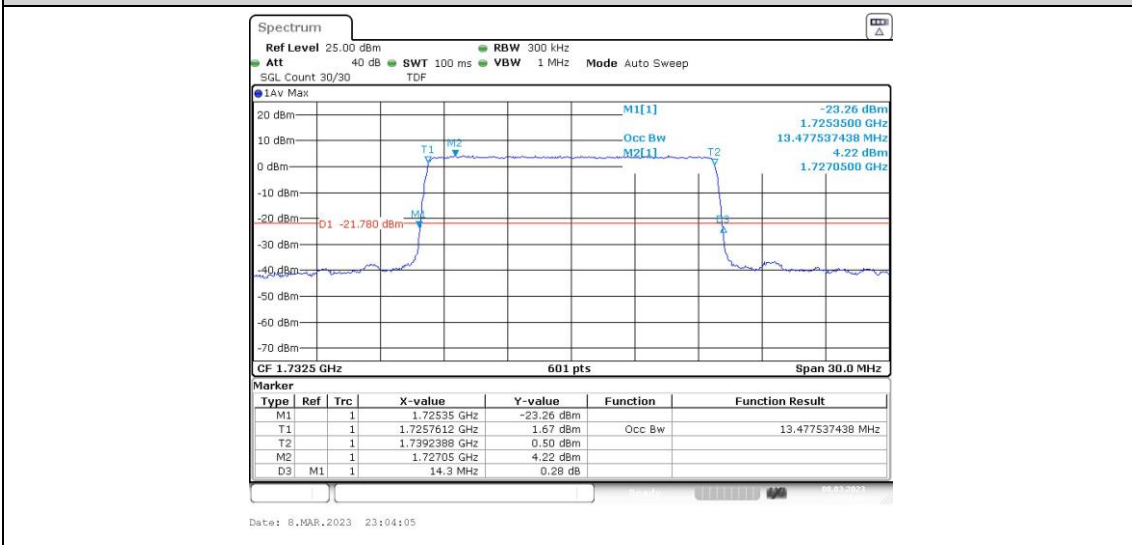

Band4-10MHz-QPSK-20350-50RB#0

Band4-10MHz-16QAM-20000-50RB#0

Band4-10MHz-16QAM-20175-50RB#0

Band4-10MHz-16QAM-20350-50RB#0

Band4-15MHz-QPSK-20025-75RB#0

Band4-15MHz-QPSK-20175-75RB#0

Band4-15MHz-QPSK-20325-75RB#0