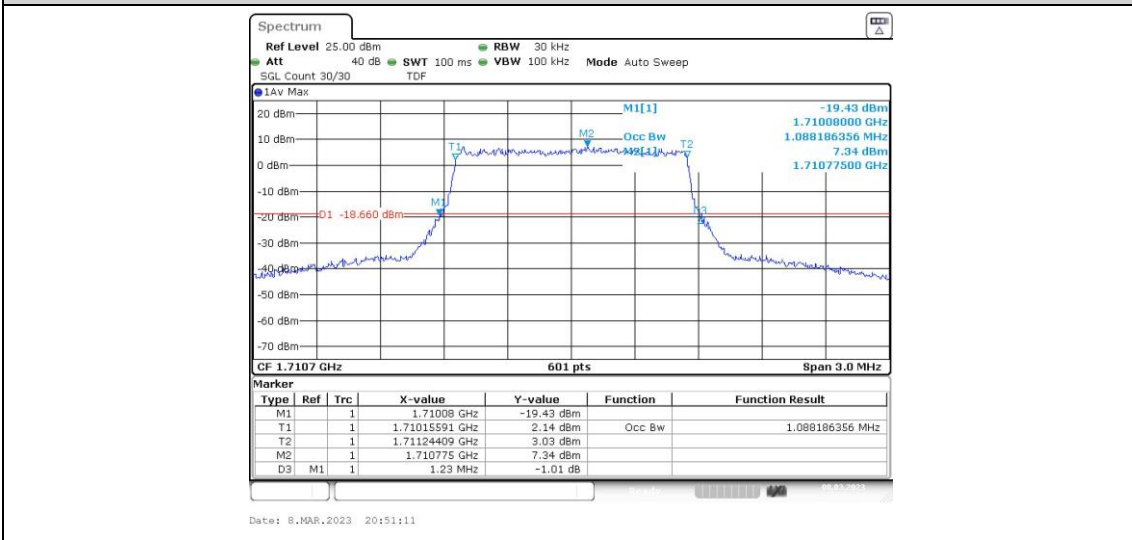

Band4-1.4MHz-16QAM-19957-6RB#0