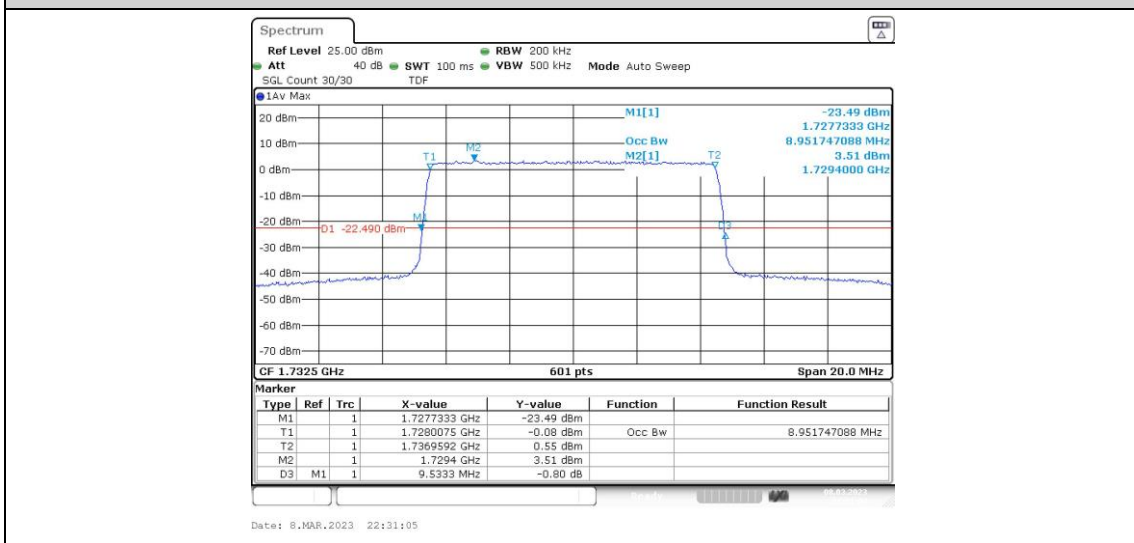

Band4-10MHz-16QAM-20175-50RB#0

Band4-10MHz-16QAM-20350-50RB#0