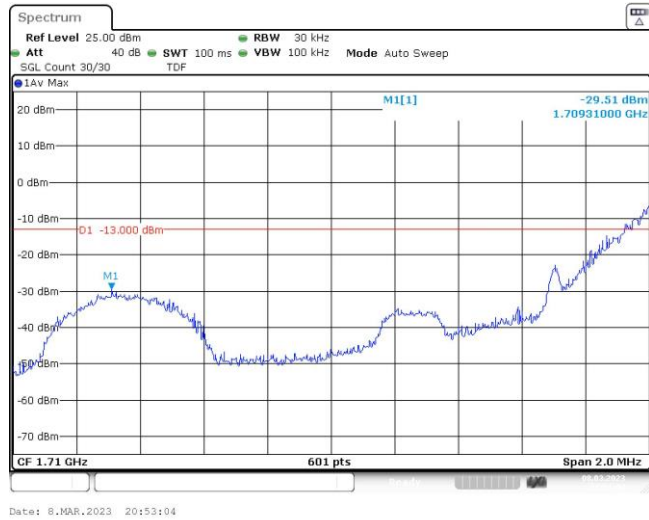

Band4-1.4MHz-QPSK-19957-1RB#5