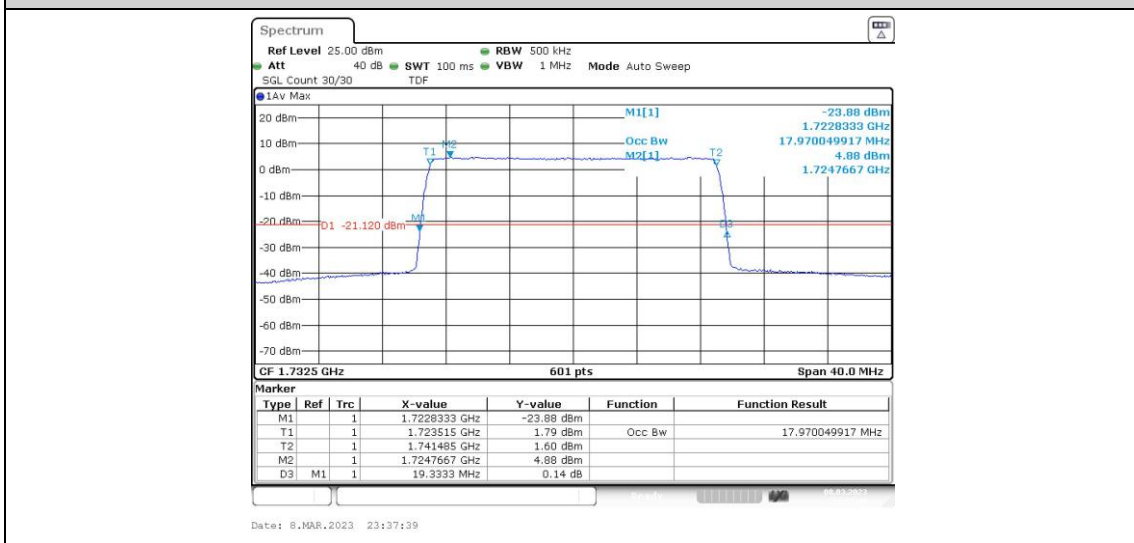

Band4-15MHz-16QAM-20025-75RB#0

Band4-15MHz-16QAM-20175-75RB#0

Band4-15MHz-16QAM-20325-75RB#0

Band4-20MHz-QPSK-20050-100RB#0

Band4-20MHz-QPSK-20175-100RB#0

Band4-20MHz-QPSK-20300-100RB#0

Band4-20MHz-16QAM-20050-100RB#0