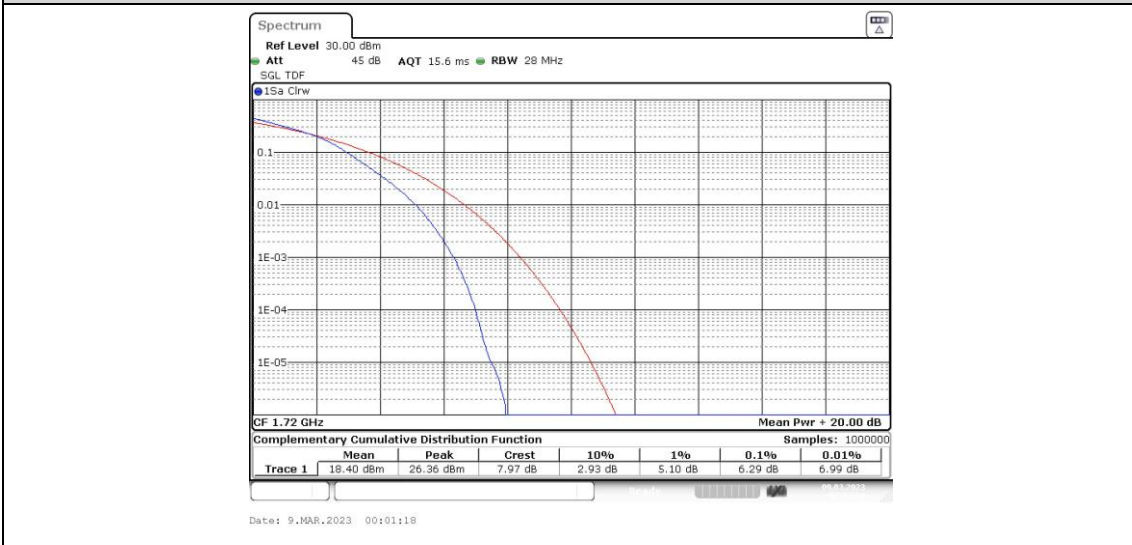

Band4-20MHz-16QAM-20050-1RB#0

Band4-20MHz-16QAM-20050-100RB#0

Band4-20MHz-16QAM-20175-1RB#0

Band4-20MHz-16QAM-20175-100RB#0

Band4-20MHz-16QAM-20300-1RB#0

Band4-20MHz-16QAM-20300-100RB#0

Appendix C: 26dB Bandwidth and Occupied Bandwidth

Test Result

Band	Bandwidth	Modulation	Channel	RB Configuration	Occupied Bandwidth (MHz)	26dB Bandwidth (MHz)	Verdict
Band4	1.4MHz	QPSK	19957	6RB#0	1.088	1.21	PASS
Band4	1.4MHz	QPSK	20175	6RB#0	1.088	1.22	PASS
Band4	1.4MHz	QPSK	20393	6RB#0	1.088	1.21	PASS
Band4	1.4MHz	16QAM	19957	6RB#0	1.088	1.23	PASS
Band4	1.4MHz	16QAM	20175	6RB#0	1.088	1.23	PASS
Band4	1.4MHz	16QAM	20393	6RB#0	1.088	1.21	PASS
Band4	3MHz	QPSK	19965	15RB#0	2.696	2.84	PASS
Band4	3MHz	QPSK	20175	15RB#0	2.686	2.84	PASS
Band4	3MHz	QPSK	20385	15RB#0	2.705	2.84	PASS
Band4	3MHz	16QAM	19965	15RB#0	2.686	2.85	PASS
Band4	3MHz	16QAM	20175	15RB#0	2.686	2.85	PASS
Band4	3MHz	16QAM	20385	15RB#0	2.696	2.86	PASS
Band4	5MHz	QPSK	19975	25RB#0	4.496	4.77	PASS
Band4	5MHz	QPSK	20175	25RB#0	4.486	4.78	PASS
Band4	5MHz	QPSK	20375	25RB#0	4.496	4.77	PASS
Band4	5MHz	16QAM	19975	25RB#0	4.505	4.77	PASS
Band4	5MHz	16QAM	20175	25RB#0	4.505	4.77	PASS
Band4	5MHz	16QAM	20375	25RB#0	4.515	4.77	PASS
Band4	10MHz	QPSK	20000	50RB#0	8.985	9.53	PASS
Band4	10MHz	QPSK	20175	50RB#0	8.985	9.53	PASS
Band4	10MHz	QPSK	20350	50RB#0	8.985	9.53	PASS
Band4	10MHz	16QAM	20000	50RB#0	8.985	9.53	PASS
Band4	10MHz	16QAM	20175	50RB#0	8.952	9.53	PASS
Band4	10MHz	16QAM	20350	50RB#0	8.952	9.53	PASS
Band4	15MHz	QPSK	20025	75RB#0	13.478	14.30	PASS
Band4	15MHz	QPSK	20175	75RB#0	13.478	14.30	PASS
Band4	15MHz	QPSK	20325	75RB#0	13.478	14.30	PASS
Band4	15MHz	16QAM	20025	75RB#0	13.478	14.30	PASS
Band4	15MHz	16QAM	20175	75RB#0	13.478	14.30	PASS
Band4	15MHz	16QAM	20325	75RB#0	13.478	14.30	PASS
Band4	20MHz	QPSK	20050	100RB#0	18.037	19.33	PASS
Band4	20MHz	QPSK	20175	100RB#0	17.97	19.33	PASS