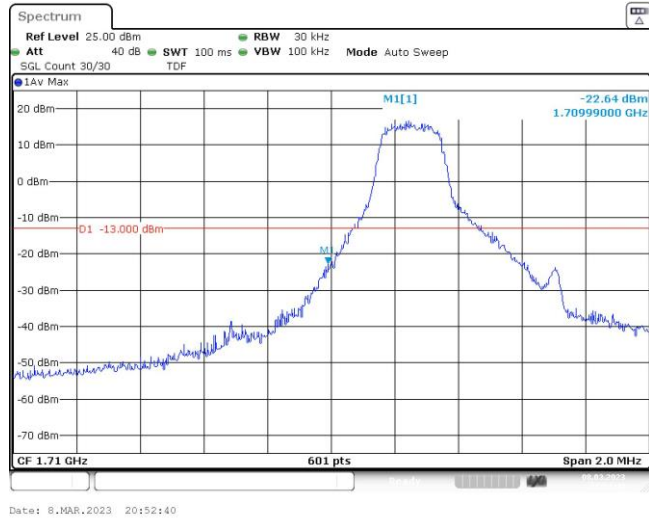

Band4-1.4MHz-QPSK-19957-1RB#5

Band4-1.4MHz-QPSK-19957-6RB#0

Band4-1.4MHz-QPSK-20393-1RB#0