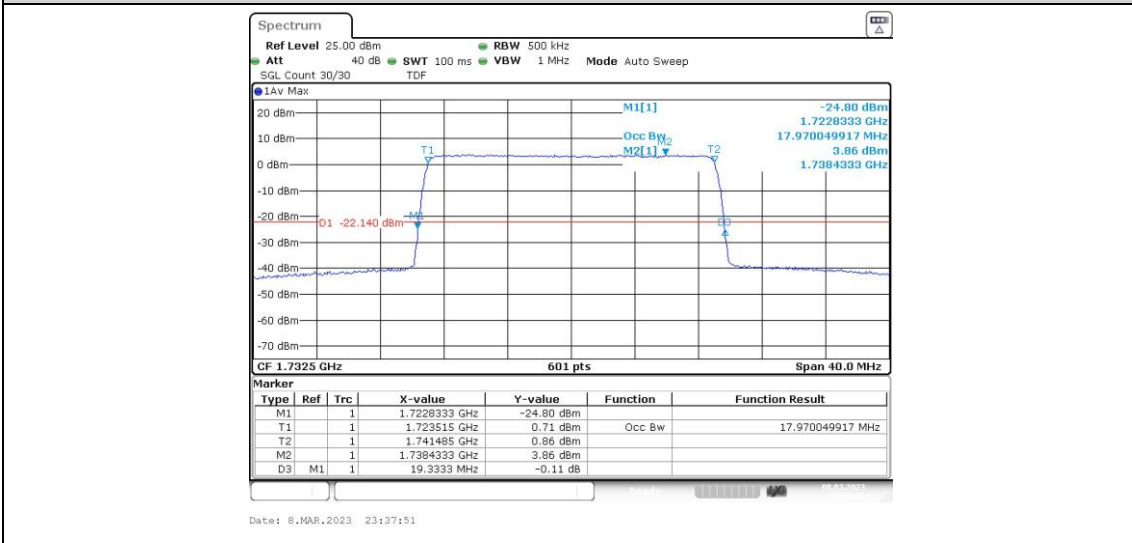

Band4-20MHz-16QAM-20175-100RB#0

Band4-20MHz-16QAM-20300-100RB#0