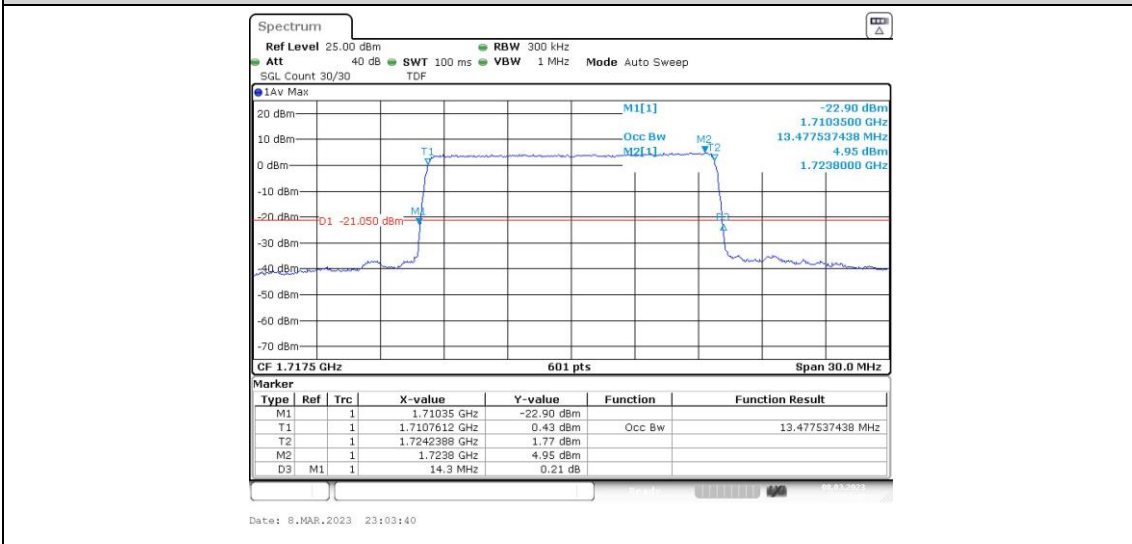

Band4-10MHz-QPSK-20350-50RB#0

Band4-10MHz-16QAM-20000-50RB#0

Band4-10MHz-16QAM-20175-50RB#0

Band4-10MHz-16QAM-20350-50RB#0

Band4-15MHz-QPSK-20025-75RB#0

Band4-15MHz-QPSK-20175-75RB#0

Band4-15MHz-QPSK-20325-75RB#0