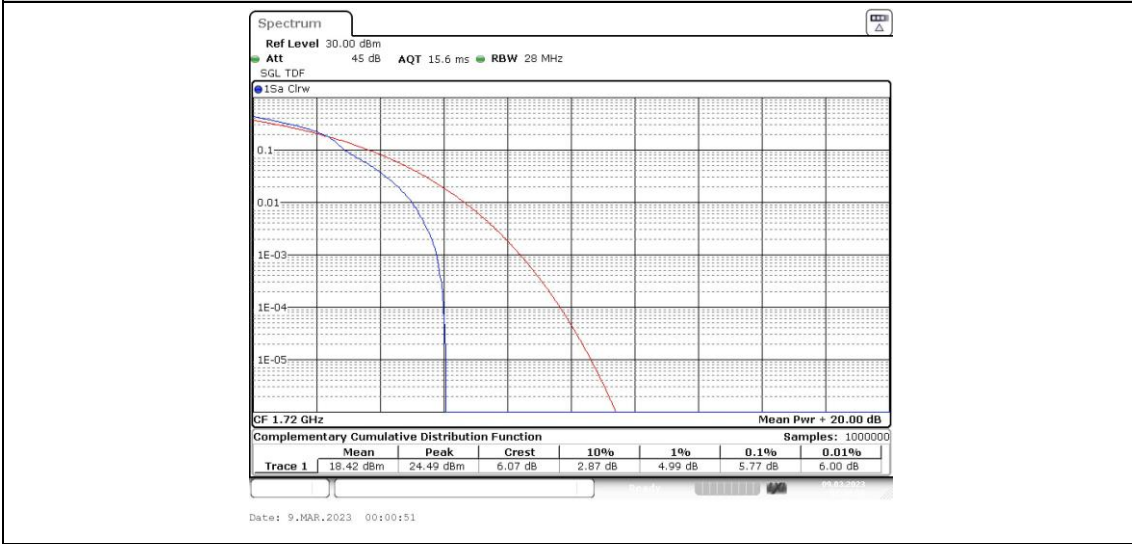

Band4-20MHz-16QAM-20050-1RB#0

Band4-20MHz-16QAM-20050-100RB#0

Band4-20MHz-16QAM-20175-1RB#0

Band4-20MHz-16QAM-20175-100RB#0

Band4-20MHz-16QAM-20300-1RB#0

Band4-20MHz-16QAM-20300-100RB#0

Appendix C: 26dB Bandwidth and Occupied Bandwidth