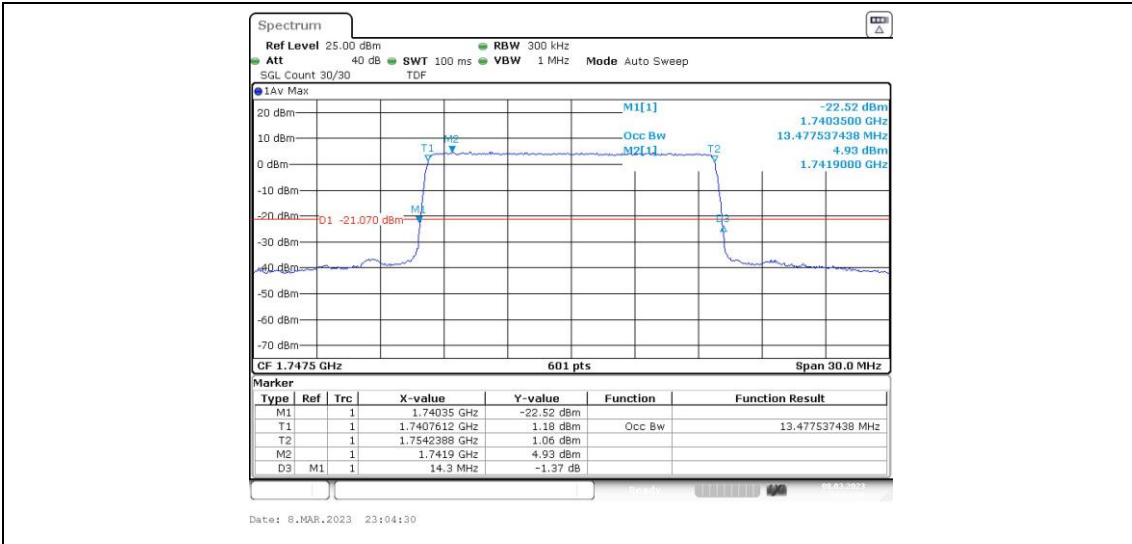

Band4-10MHz-QPSK-20350-50RB#0

Band4-10MHz-16QAM-20000-50RB#0

Band4-10MHz-16QAM-20175-50RB#0

Band4-10MHz-16QAM-20350-50RB#0

Band4-15MHz-QPSK-20025-75RB#0

Band4-15MHz-QPSK-20175-75RB#0

Band4-15MHz-QPSK-20325-75RB#0