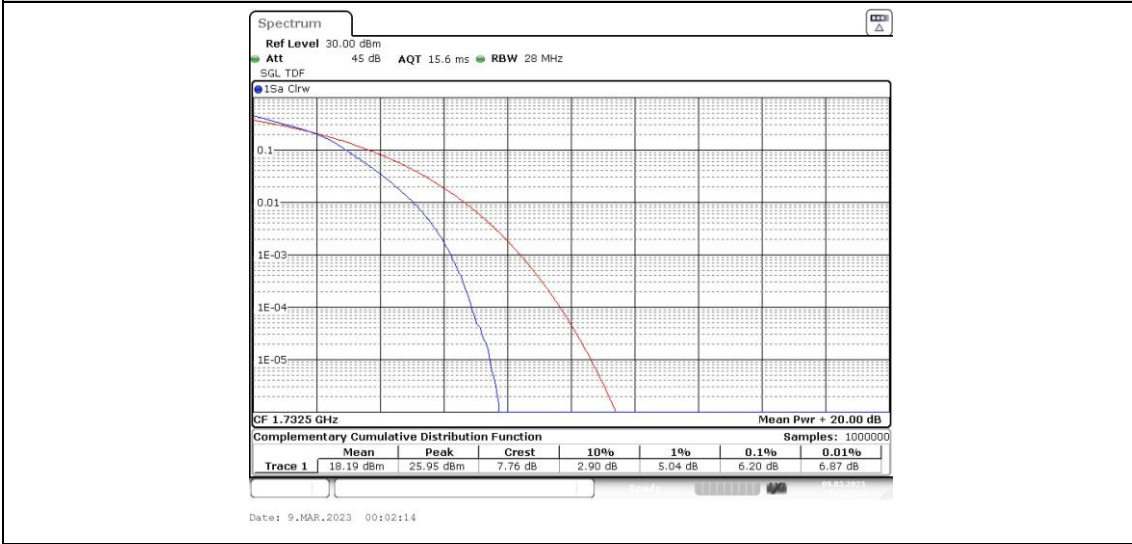

Band4-20MHz-16QAM-20050-1RB#0

Band4-20MHz-16QAM-20050-100RB#0

Band4-20MHz-16QAM-20175-1RB#0

Band4-20MHz-16QAM-20175-100RB#0

Band4-20MHz-16QAM-20300-1RB#0

Band4-20MHz-16QAM-20300-100RB#0

Appendix C: 26dB Bandwidth and Occupied Bandwidth

Test Result

Band	Bandwidth	Modulation	Channel	RB Configuration	Occupied Bandwidth (MHz)	26dB Bandwidth (MHz)	Verdict
Band4	1.4MHz	QPSK	19957	6RB#0	1.088	1.21	PASS
Band4	1.4MHz	QPSK	20175	6RB#0	1.088	1.22	PASS
Band4	1.4MHz	QPSK	20393	6RB#0	1.088	1.21	PASS
Band4	1.4MHz	16QAM	19957	6RB#0	1.088	1.23	PASS
Band4	1.4MHz	16QAM	20175	6RB#0	1.088	1.23	PASS
Band4	1.4MHz	16QAM	20393	6RB#0	1.088	1.21	PASS
Band4	3MHz	QPSK	19965	15RB#0	2.696	2.84	PASS
Band4	3MHz	QPSK	20175	15RB#0	2.686	2.84	PASS
Band4	3MHz	QPSK	20385	15RB#0	2.705	2.84	PASS
Band4	3MHz	16QAM	19965	15RB#0	2.686	2.85	PASS
Band4	3MHz	16QAM	20175	15RB#0	2.686	2.85	PASS
Band4	3MHz	16QAM	20385	15RB#0	2.696	2.86	PASS
Band4	5MHz	QPSK	19975	25RB#0	4.496	4.77	PASS
Band4	5MHz	QPSK	20175	25RB#0	4.486	4.78	PASS
Band4	5MHz	QPSK	20375	25RB#0	4.496	4.77	PASS
Band4	5MHz	16QAM	19975	25RB#0	4.505	4.77	PASS
Band4	5MHz	16QAM	20175	25RB#0	4.505	4.77	PASS
Band4	5MHz	16QAM	20375	25RB#0	4.515	4.77	PASS
Band4	10MHz	QPSK	20000	50RB#0	8.985	9.53	PASS
Band4	10MHz	QPSK	20175	50RB#0	8.985	9.53	PASS
Band4	10MHz	QPSK	20350	50RB#0	8.985	9.53	PASS
Band4	10MHz	16QAM	20000	50RB#0	8.985	9.53	PASS
Band4	10MHz	16QAM	20175	50RB#0	8.952	9.53	PASS
Band4	10MHz	16QAM	20350	50RB#0	8.952	9.53	PASS
Band4	15MHz	QPSK	20025	75RB#0	13.478	14.30	PASS
Band4	15MHz	QPSK	20175	75RB#0	13.478	14.30	PASS
Band4	15MHz	QPSK	20325	75RB#0	13.478	14.30	PASS
Band4	15MHz	16QAM	20025	75RB#0	13.478	14.30	PASS
Band4	15MHz	16QAM	20175	75RB#0	13.478	14.30	PASS
Band4	15MHz	16QAM	20325	75RB#0	13.478	14.30	PASS
Band4	20MHz	QPSK	20050	100RB#0	18.037	19.33	PASS
Band4	20MHz	QPSK	20175	100RB#0	17.97	19.33	PASS