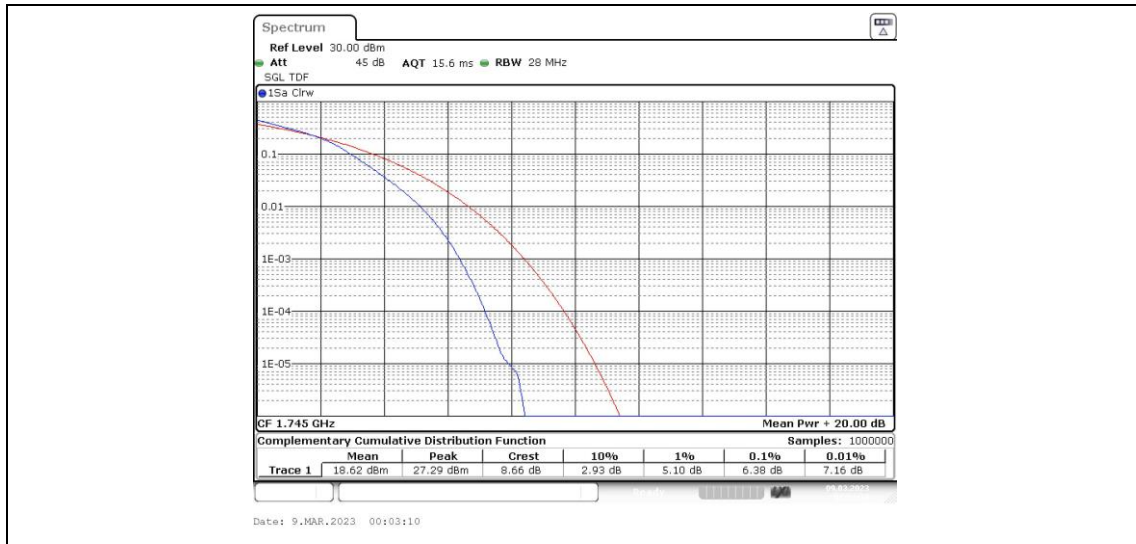

Band4-20MHz-16QAM-20050-1RB#0

Band4-20MHz-16QAM-20050-100RB#0

Band4-20MHz-16QAM-20175-1RB#0

Band4-20MHz-16QAM-20175-100RB#0

Band4-20MHz-16QAM-20300-1RB#0

Band4-20MHz-16QAM-20300-100RB#0

Appendix C: 26dB Bandwidth and Occupied Bandwidth

Test Result

Band	Bandwidth	Modulation	Channel	RB Configuration	Occupied Bandwidth (MHz)	26dB Bandwidth (MHz)	Verdict
Band4	1.4MHz	QPSK	19957	6RB#0	1.088	1.21	PASS
Band4	1.4MHz	QPSK	20175	6RB#0	1.088	1.22	PASS
Band4	1.4MHz	QPSK	20393	6RB#0	1.088	1.21	PASS
Band4	1.4MHz	16QAM	19957	6RB#0	1.088	1.23	PASS
Band4	1.4MHz	16QAM	20175	6RB#0	1.088	1.23	PASS
Band4	1.4MHz	16QAM	20393	6RB#0	1.088	1.21	PASS
Band4	3MHz	QPSK	19965	15RB#0	2.696	2.84	PASS
Band4	3MHz	QPSK	20175	15RB#0	2.686	2.84	PASS
Band4	3MHz	QPSK	20385	15RB#0	2.705	2.84	PASS
Band4	3MHz	16QAM	19965	15RB#0	2.686	2.85	PASS
Band4	3MHz	16QAM	20175	15RB#0	2.686	2.85	PASS
Band4	3MHz	16QAM	20385	15RB#0	2.696	2.86	PASS
Band4	5MHz	QPSK	19975	25RB#0	4.496	4.77	PASS
Band4	5MHz	QPSK	20175	25RB#0	4.486	4.78	PASS
Band4	5MHz	QPSK	20375	25RB#0	4.496	4.77	PASS
Band4	5MHz	16QAM	19975	25RB#0	4.505	4.77	PASS
Band4	5MHz	16QAM	20175	25RB#0	4.505	4.77	PASS
Band4	5MHz	16QAM	20375	25RB#0	4.515	4.77	PASS
Band4	10MHz	QPSK	20000	50RB#0	8.985	9.53	PASS
Band4	10MHz	QPSK	20175	50RB#0	8.985	9.53	PASS
Band4	10MHz	QPSK	20350	50RB#0	8.985	9.53	PASS
Band4	10MHz	16QAM	20000	50RB#0	8.985	9.53	PASS
Band4	10MHz	16QAM	20175	50RB#0	8.952	9.53	PASS
Band4	10MHz	16QAM	20350	50RB#0	8.952	9.53	PASS
Band4	15MHz	QPSK	20025	75RB#0	13.478	14.30	PASS
Band4	15MHz	QPSK	20175	75RB#0	13.478	14.30	PASS
Band4	15MHz	QPSK	20325	75RB#0	13.478	14.30	PASS
Band4	15MHz	16QAM	20025	75RB#0	13.478	14.30	PASS
Band4	15MHz	16QAM	20175	75RB#0	13.478	14.30	PASS
Band4	15MHz	16QAM	20325	75RB#0	13.478	14.30	PASS
Band4	20MHz	QPSK	20050	100RB#0	18.037	19.33	PASS
Band4	20MHz	QPSK	20175	100RB#0	17.97	19.33	PASS