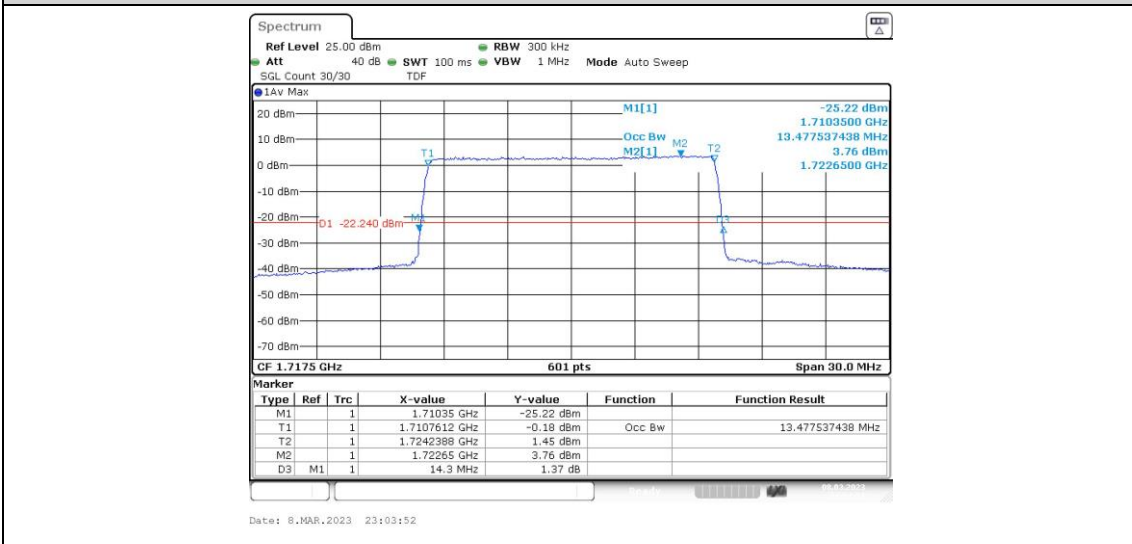

Band4-15MHz-16QAM-20025-75RB#0